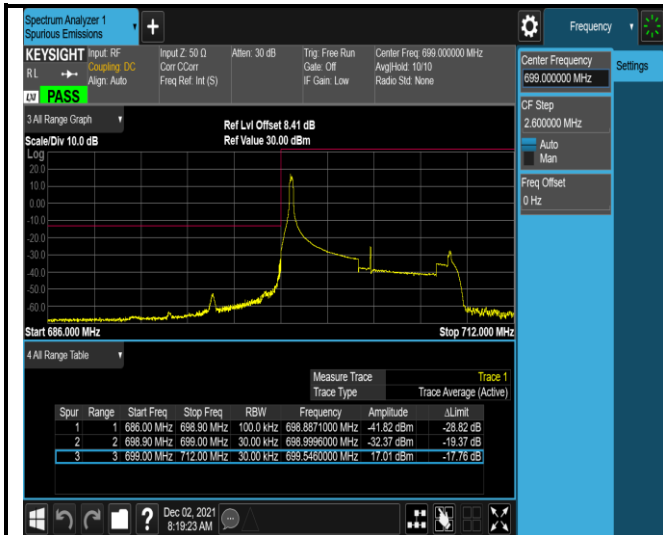

Band12-1.4MHz-16QAM-23017-1RB#0

Band12-1.4MHz-16QAM-23017-1RB#5

Band12-1.4MHz-16QAM-23017-6RB#0

Band12-1.4MHz-16QAM-23173-1RB#0

Band12-1.4MHz-16QAM-23173-1RB#5

Band12-1.4MHz-16QAM-23173-6RB#0

Band12-10MHz-QPSK-23060-1RB#0