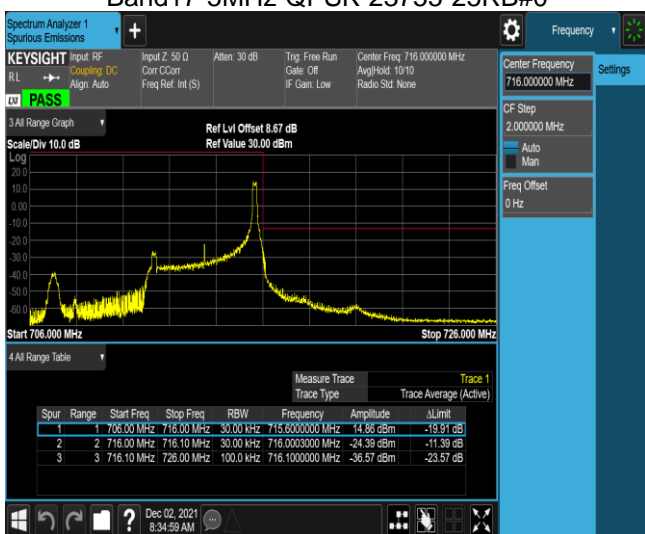

Band13-10MHz-16QAM-23230-1RB#49

Band17-5MHz-QPSK-23755-1RB#0

Band17-5MHz-QPSK-23755-1RB#24

Band17-5MHz-QPSK-23755-25RB#0

Band17-5MHz-QPSK-23825-1RB#0

Band17-5MHz-QPSK-23825-1RB#24

Band17-5MHz-QPSK-23825-25RB#0