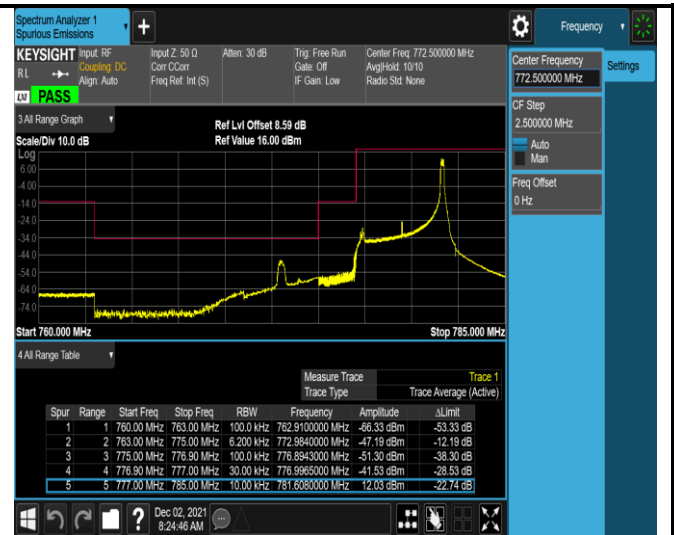

Band12-10MHz-16QAM-23060-50RB#0

Band12-10MHz-16QAM-23130-1RB#0

Band12-10MHz-16QAM-23130-1RB#49

Band12-10MHz-16QAM-23130-50RB#0

Band13-5MHz-QPSK-23205-1RB#0

Band13-5MHz-QPSK-23205-1RB#24

Band13-5MHz-QPSK-23205-25RB#0