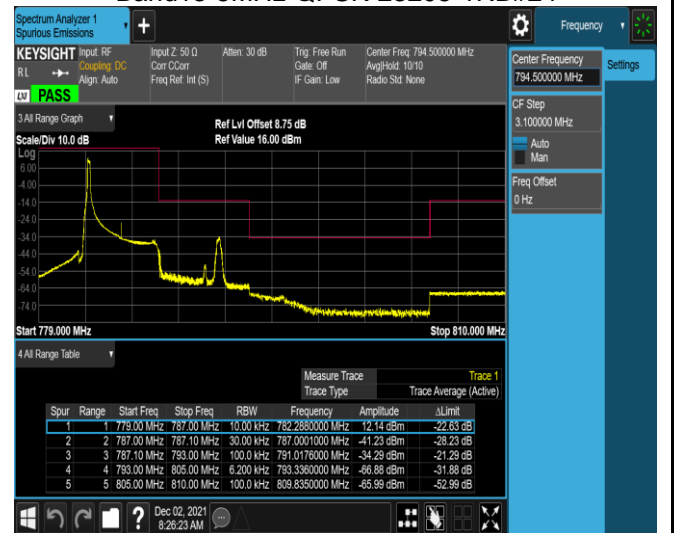

Band12-10MHz-16QAM-23060-50RB#0

Band12-10MHz-16QAM-23130-1RB#0

Band12-10MHz-16QAM-23130-1RB#49

Band12-10MHz-16QAM-23130-50RB#0

Band13-5MHz-QPSK-23205-1RB#0

Band13-5MHz-QPSK-23205-1RB#24

Band13-5MHz-QPSK-23205-25RB#0