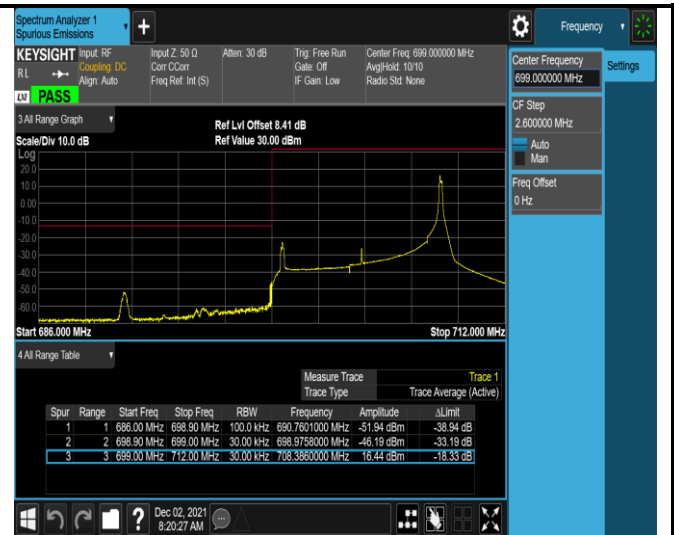

Band12-10MHz-QPSK-23060-1RB#49

Band12-10MHz-QPSK-23060-50RB#0

Band12-10MHz-QPSK-23130-1RB#0

Band12-10MHz-QPSK-23130-1RB#49

Band12-10MHz-QPSK-23130-50RB#0

Band12-10MHz-16QAM-23060-1RB#0

Band12-10MHz-16QAM-23060-1RB#49