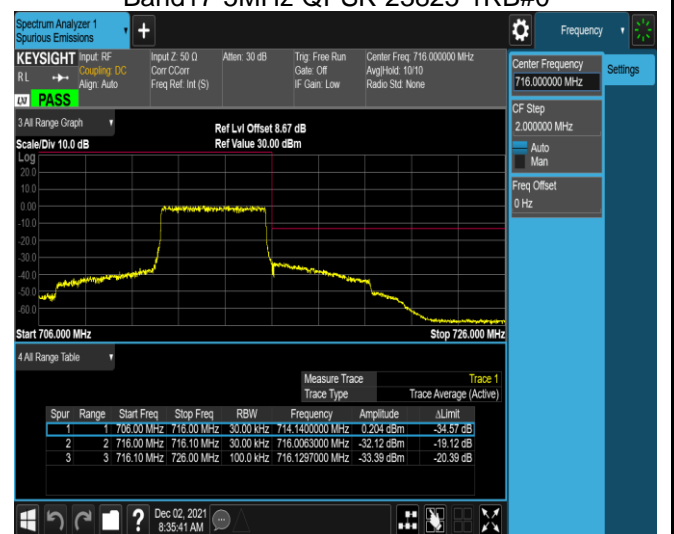

Band13-10MHz-16QAM-23230-1RB#49

Band17-5MHz-QPSK-23755-1RB#0

Band17-5MHz-QPSK-23755-1RB#24

Band17-5MHz-QPSK-23755-25RB#0

Band17-5MHz-QPSK-23825-1RB#0

Band17-5MHz-QPSK-23825-1RB#24

Band17-5MHz-QPSK-23825-25RB#0