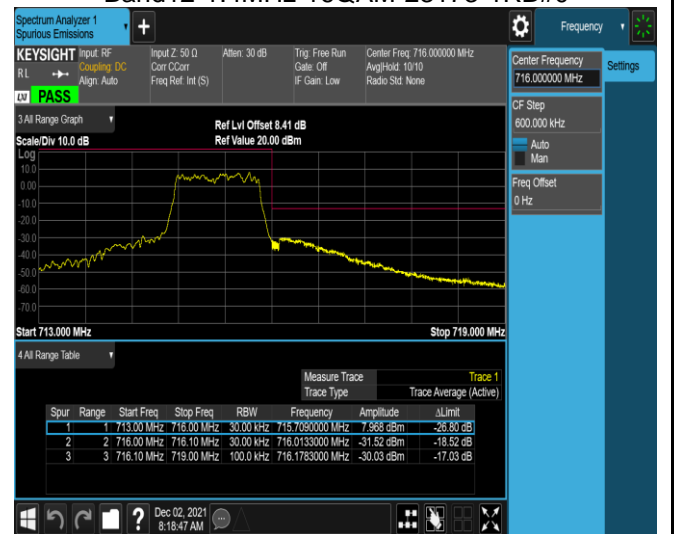

Band12-1.4MHz-16QAM-23017-1RB#0

Band12-1.4MHz-16QAM-23017-1RB#5

Band12-1.4MHz-16QAM-23017-6RB#0

Band12-1.4MHz-16QAM-23173-1RB#0

Band12-1.4MHz-16QAM-23173-1RB#5

Band12-1.4MHz-16QAM-23173-6RB#0

Band12-10MHz-QPSK-23060-1RB#0