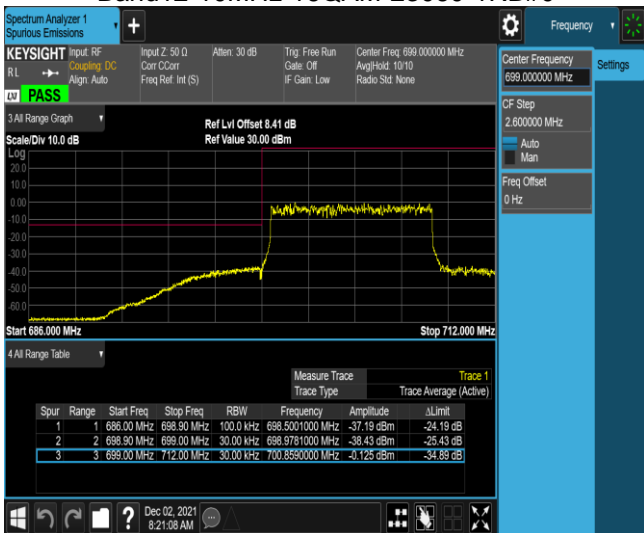

Band12-10MHz-QPSK-23060-1RB#49

Band12-10MHz-QPSK-23060-50RB#0

Band12-10MHz-QPSK-23130-1RB#0

Band12-10MHz-QPSK-23130-1RB#49

Band12-10MHz-QPSK-23130-50RB#0

Band12-10MHz-16QAM-23060-1RB#0

Band12-10MHz-16QAM-23060-1RB#49