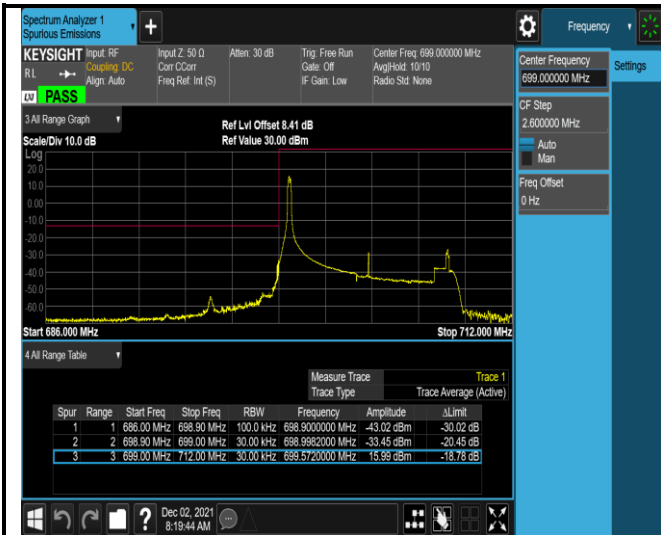

Band12-10MHz-QPSK-23060-1RB#49

Band12-10MHz-QPSK-23060-50RB#0

Band12-10MHz-QPSK-23130-1RB#0

Band12-10MHz-QPSK-23130-1RB#49

Band12-10MHz-QPSK-23130-50RB#0

Band12-10MHz-16QAM-23060-1RB#0

Band12-10MHz-16QAM-23060-1RB#49