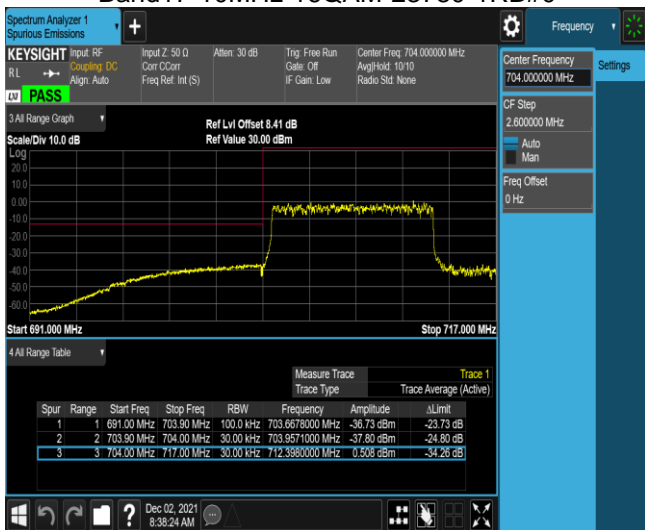

Band17-10MHz-QPSK-23780-1RB#49

Band17-10MHz-QPSK-23780-50RB#0

Band17-10MHz-QPSK-23800-1RB#0

Band17-10MHz-QPSK-23800-1RB#49

Band17-10MHz-QPSK-23800-50RB#0

Band17-10MHz-16QAM-23780-1RB#0

Band17-10MHz-16QAM-23780-1RB#49