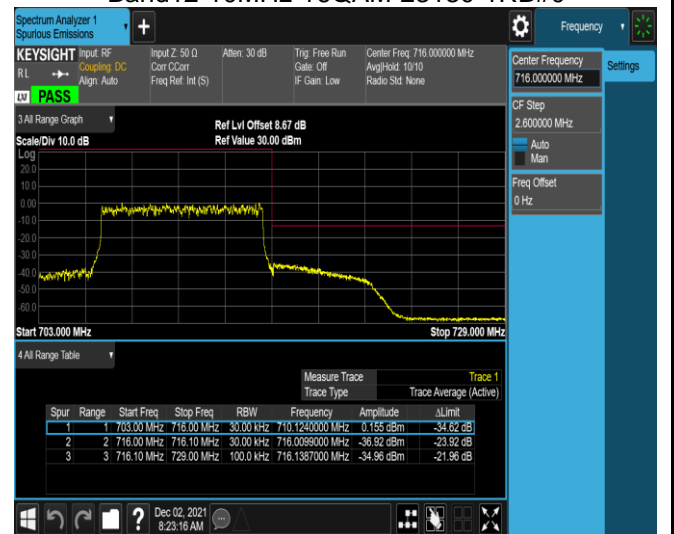

Band12-10MHz-16QAM-23130-50RB#0