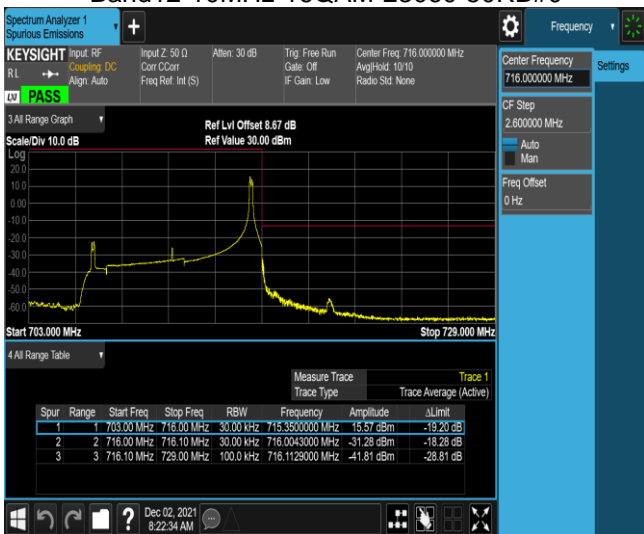

Band12-10MHz-16QAM-23130-1RB#49