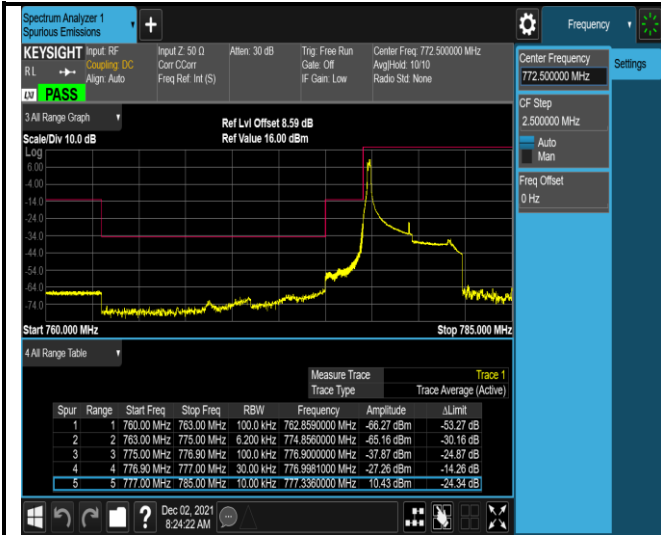

Band13-5MHz-16QAM-23205-1RB#0