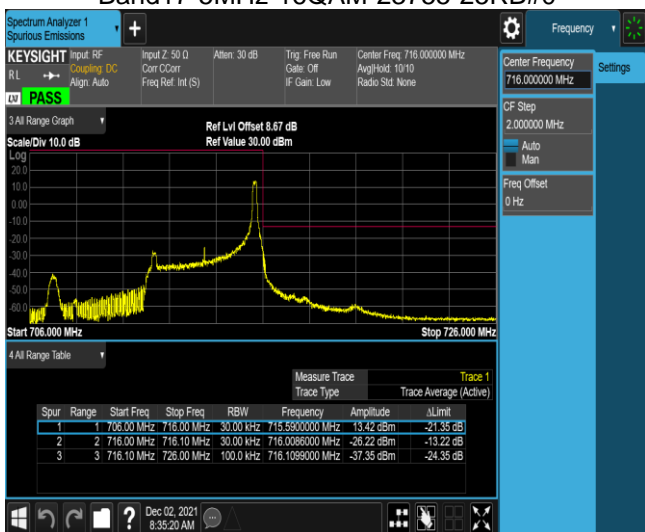

Band17-5MHz-16QAM-23755-1RB#0

Band17-5MHz-16QAM-23755-1RB#24

Band17-5MHz-16QAM-23755-25RB#0

Band17-5MHz-16QAM-23825-1RB#0

Band17-5MHz-16QAM-23825-1RB#24

Band17-5MHz-16QAM-23825-25RB#0

Band17-10MHz-QPSK-23780-1RB#0