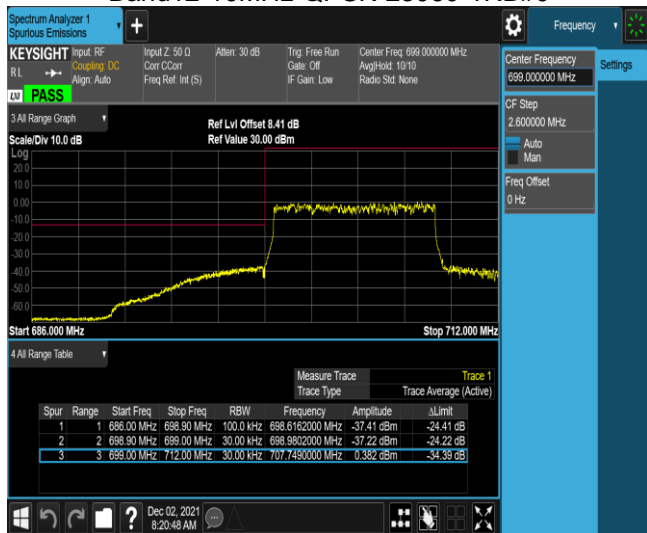

Band12-10MHz-QPSK-23060-50RB#0