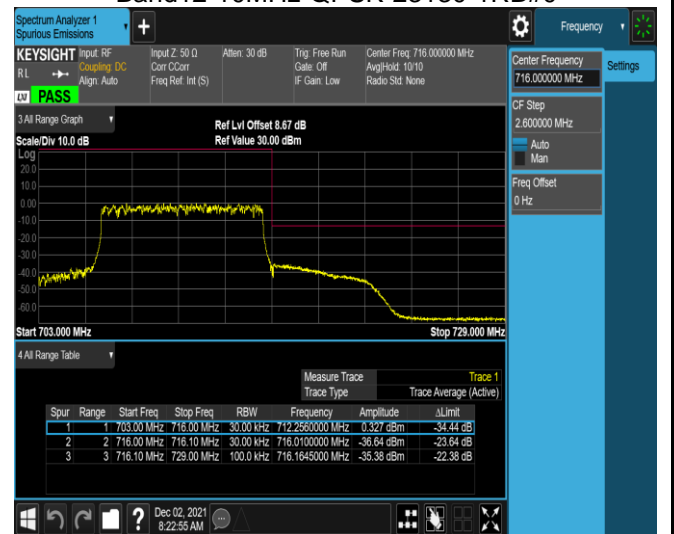

Band12-10MHz-QPSK-23060-1RB#49

Band12-10MHz-QPSK-23060-50RB#0

Band12-10MHz-QPSK-23130-1RB#0

Band12-10MHz-QPSK-23130-1RB#49

Band12-10MHz-QPSK-23130-50RB#0

Band12-10MHz-16QAM-23060-1RB#0

Band12-10MHz-16QAM-23060-1RB#49