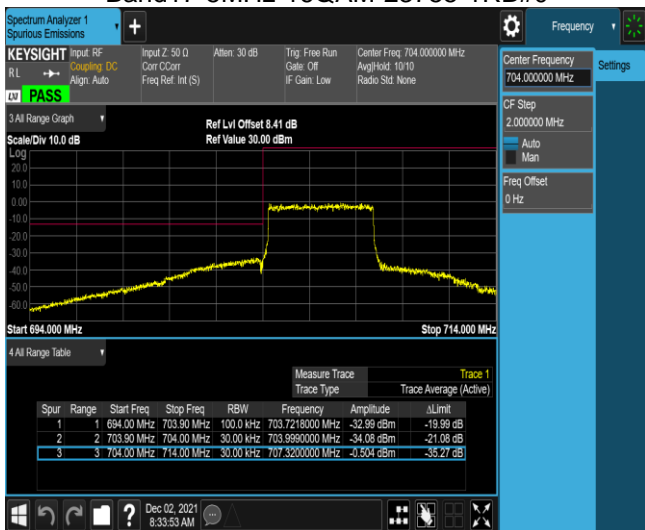

Band17-5MHz-16QAM-23755-25RB#0