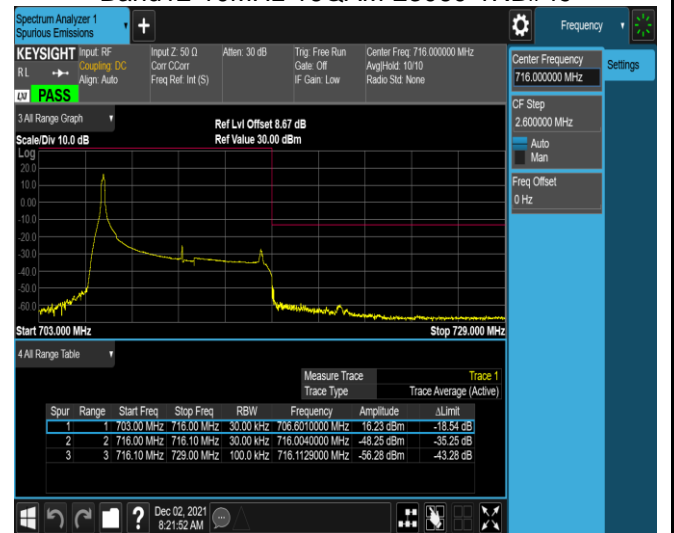

Band12-10MHz-16QAM-23130-1RB#0