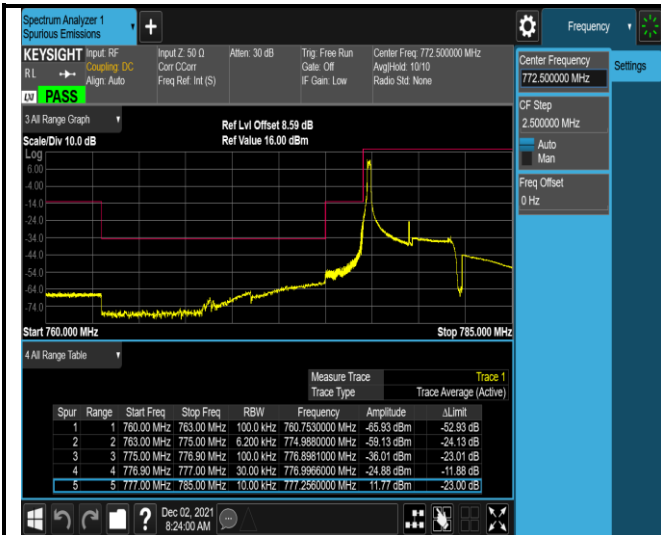

Band12-10MHz-16QAM-23060-50RB#0

Band12-10MHz-16QAM-23130-1RB#0

Band12-10MHz-16QAM-23130-1RB#49

Band12-10MHz-16QAM-23130-50RB#0

Band13-5MHz-QPSK-23205-1RB#0

Band13-5MHz-QPSK-23205-1RB#24

Band13-5MHz-QPSK-23205-25RB#0