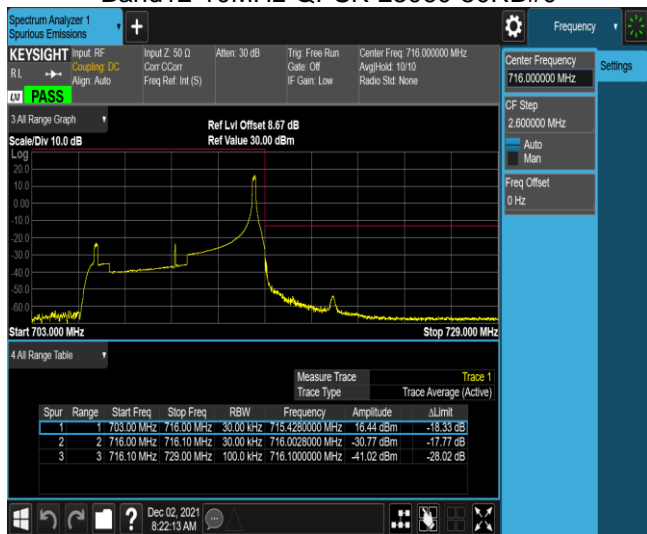

Band12-10MHz-QPSK-23130-1RB#49