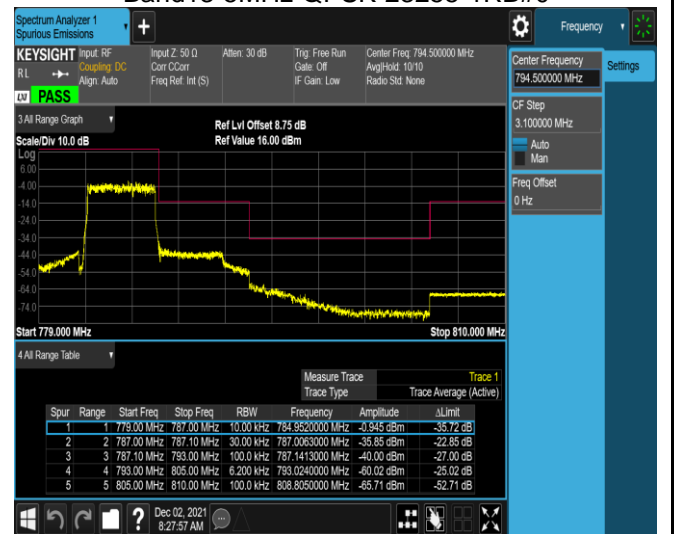

Band13-5MHz-QPSK-23255-25RB#0