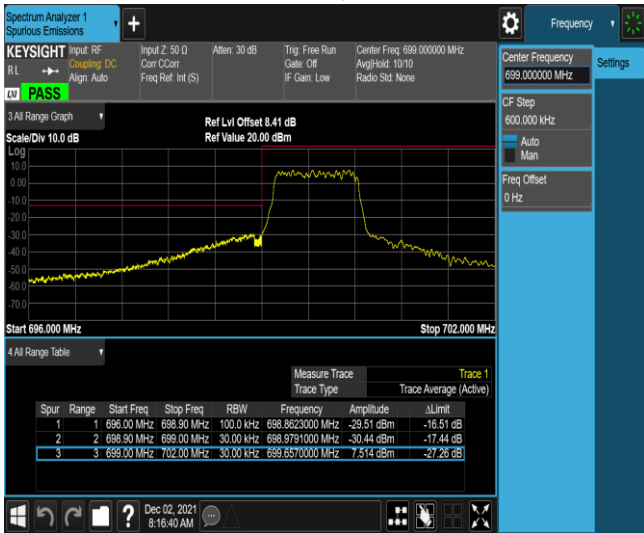

Band12-1.4MHz-16QAM-23017-1RB#0

Band12-1.4MHz-16QAM-23017-1RB#5

Band12-1.4MHz-16QAM-23017-6RB#0

Band12-1.4MHz-16QAM-23173-1RB#0

Band12-1.4MHz-16QAM-23173-1RB#5

Band12-1.4MHz-16QAM-23173-6RB#0

Band12-10MHz-QPSK-23060-1RB#0