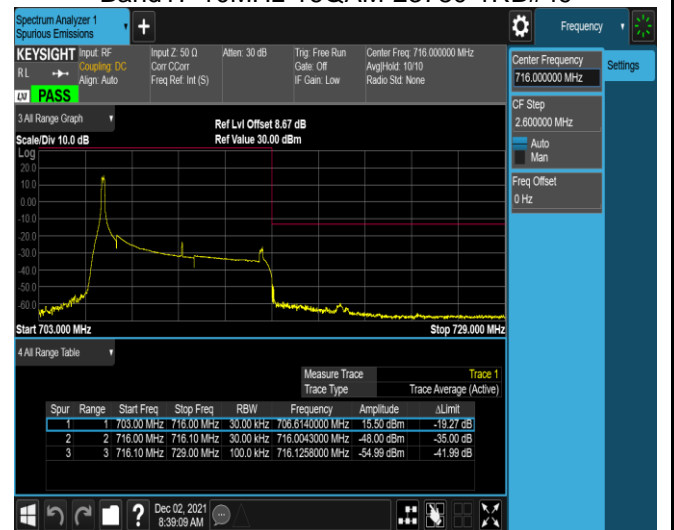

Band17-10MHz-16QAM-23800-1RB#0