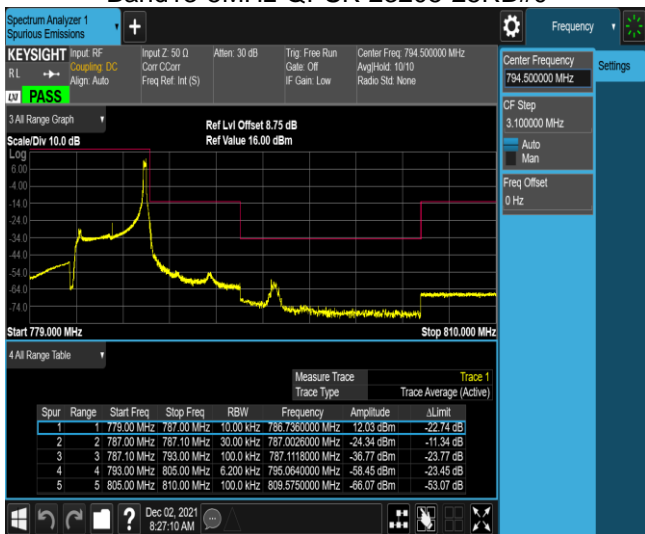

Band13-5MHz-QPSK-23255-1RB#24