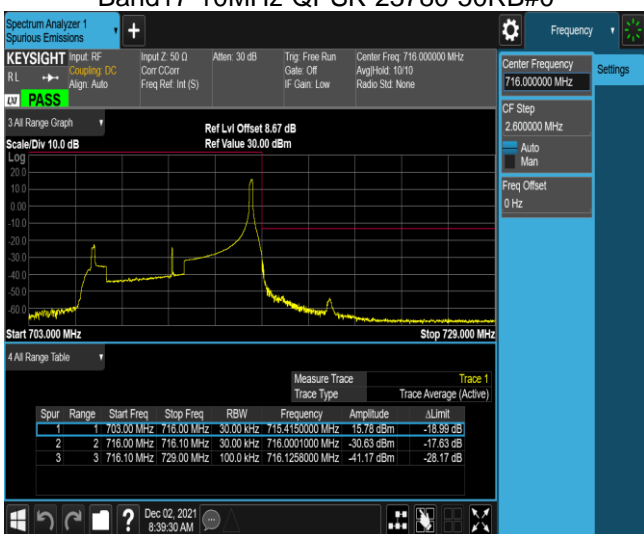

Band17-10MHz-QPSK-23800-1RB#49