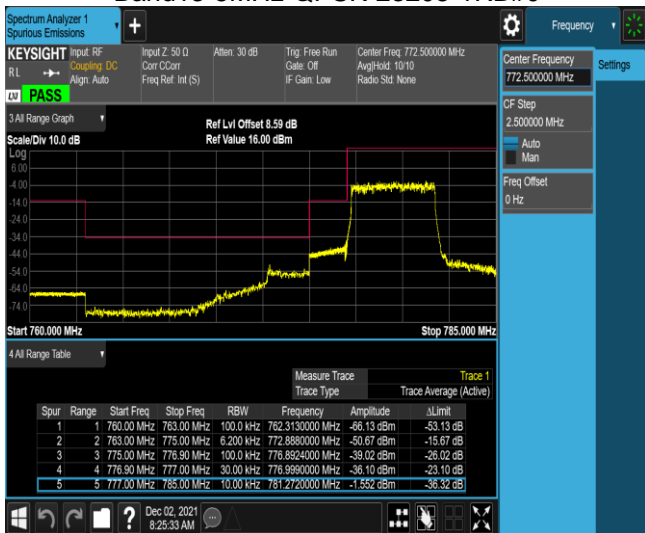

Band12-10MHz-16QAM-23060-50RB#0

Band12-10MHz-16QAM-23130-1RB#0

Band12-10MHz-16QAM-23130-1RB#49

Band12-10MHz-16QAM-23130-50RB#0

Band13-5MHz-QPSK-23205-1RB#0

Band13-5MHz-QPSK-23205-1RB#24

Band13-5MHz-QPSK-23205-25RB#0