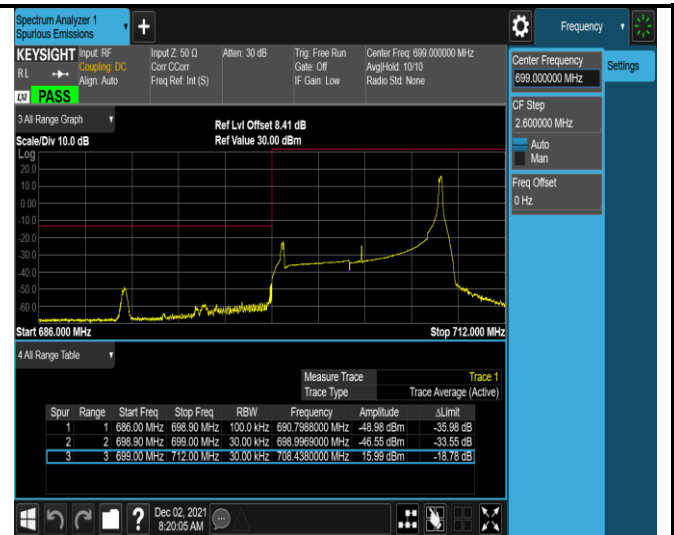

Band12-1.4MHz-16QAM-23017-1RB#0

Band12-1.4MHz-16QAM-23017-1RB#5

Band12-1.4MHz-16QAM-23017-6RB#0

Band12-1.4MHz-16QAM-23173-1RB#0

Band12-1.4MHz-16QAM-23173-1RB#5

Band12-1.4MHz-16QAM-23173-6RB#0

Band12-10MHz-QPSK-23060-1RB#0