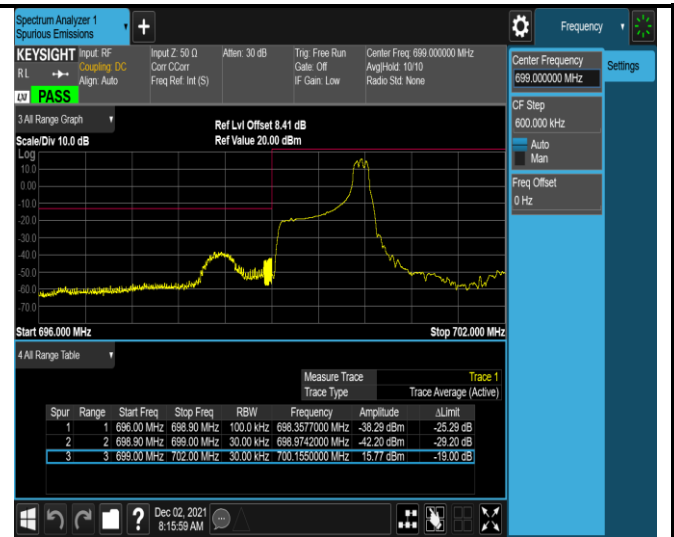

Band12-1.4MHz-16QAM-23017-1RB#0

Band12-1.4MHz-16QAM-23017-1RB#5

Band12-1.4MHz-16QAM-23017-6RB#0

Band12-1.4MHz-16QAM-23173-1RB#0

Band12-1.4MHz-16QAM-23173-1RB#5

Band12-1.4MHz-16QAM-23173-6RB#0

Band12-10MHz-QPSK-23060-1RB#0