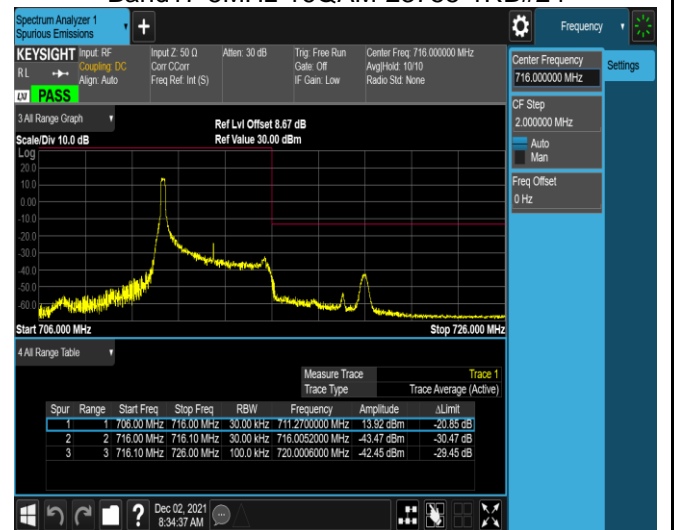

Band17-5MHz-16QAM-23825-1RB#0