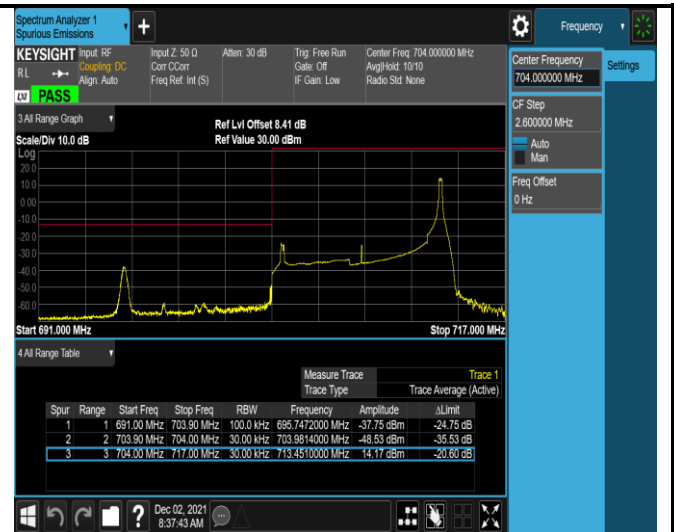

Band17-10MHz-QPSK-23780-1RB#49

Band17-10MHz-QPSK-23780-50RB#0

Band17-10MHz-QPSK-23800-1RB#0

Band17-10MHz-QPSK-23800-1RB#49

Band17-10MHz-QPSK-23800-50RB#0

Band17-10MHz-16QAM-23780-1RB#0

Band17-10MHz-16QAM-23780-1RB#49