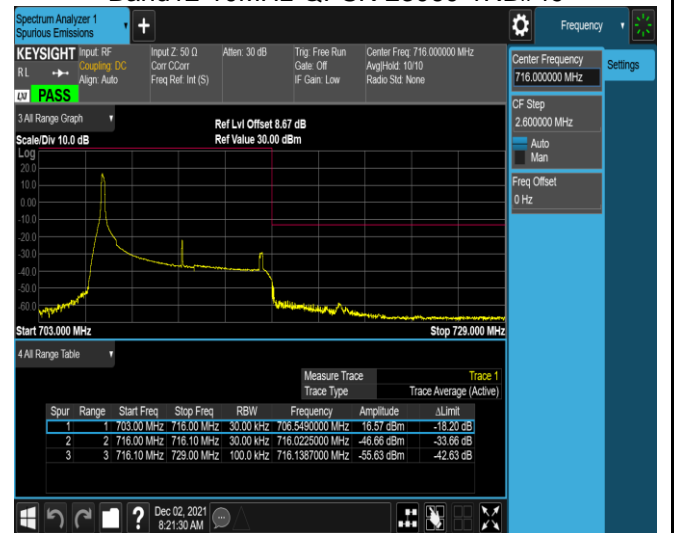

Band12-1.4MHz-16QAM-23017-1RB#0

Band12-1.4MHz-16QAM-23017-1RB#5

Band12-1.4MHz-16QAM-23017-6RB#0

Band12-1.4MHz-16QAM-23173-1RB#0

Band12-1.4MHz-16QAM-23173-1RB#5

Band12-1.4MHz-16QAM-23173-6RB#0

Band12-10MHz-QPSK-23060-1RB#0

Band12-10MHz-QPSK-23060-1RB#49

Band12-10MHz-QPSK-23060-50RB#0

Band12-10MHz-QPSK-23130-1RB#0

Band12-10MHz-QPSK-23130-1RB#49

Band12-10MHz-QPSK-23130-50RB#0

Band12-10MHz-16QAM-23060-1RB#0

Band12-10MHz-16QAM-23060-1RB#49