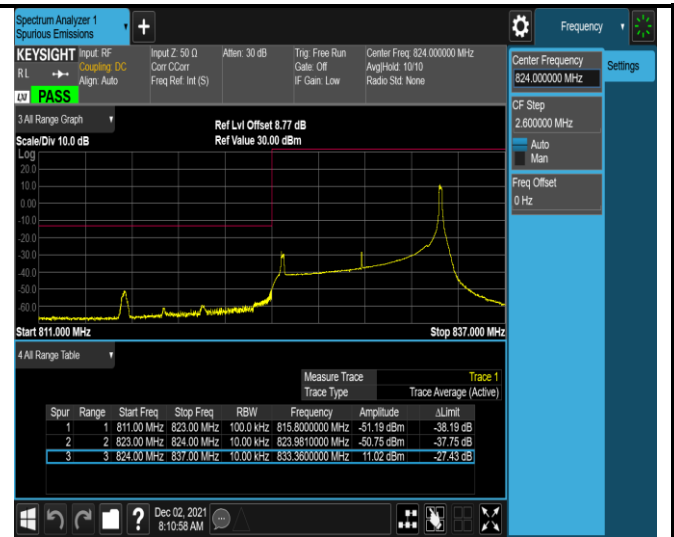

Band5-1.4MHz-16QAM-20643-6RB#0

Band5-10MHz-QPSK-20450-1RB#49