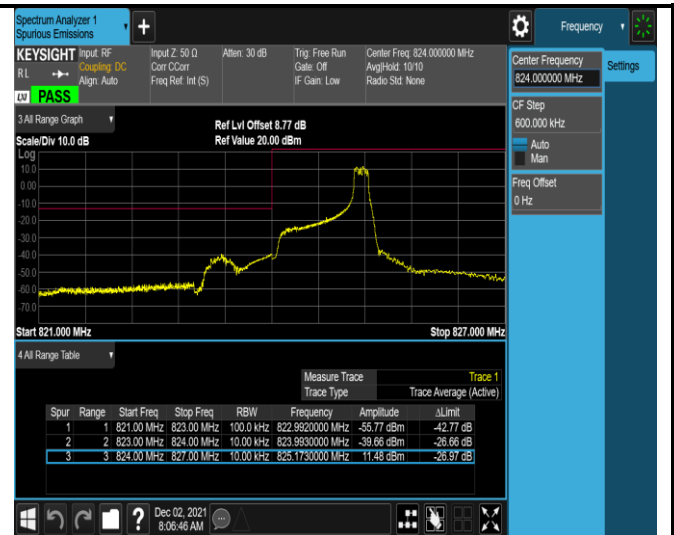

Band5-1.4MHz-QPSK-20643-6RB#0

Band5-1.4MHz-16QAM-20407-1RB#5