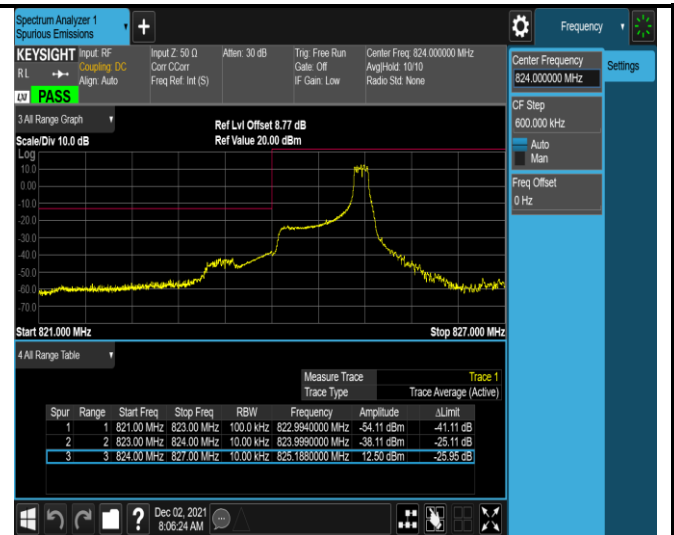

Band4-20MHz-16QAM-20300-100RB#0

Band5-1.4MHz-QPSK-20407-1RB#5