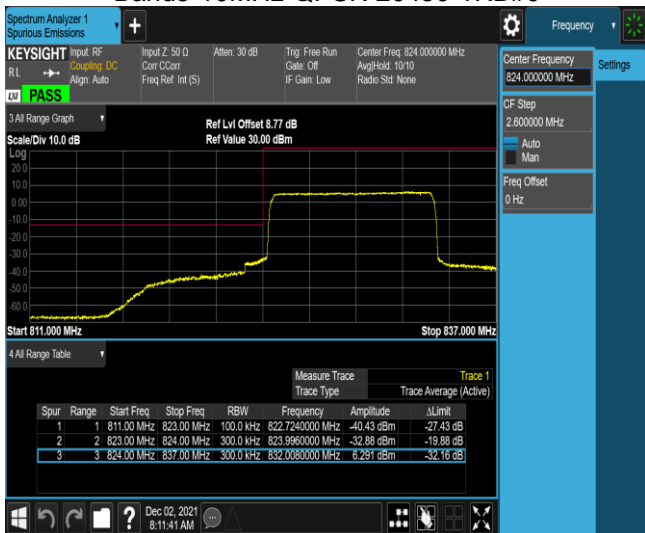

Band5-10MHz-QPSK-20450-1RB#0

Band5-10MHz-QPSK-20450-50RB#0