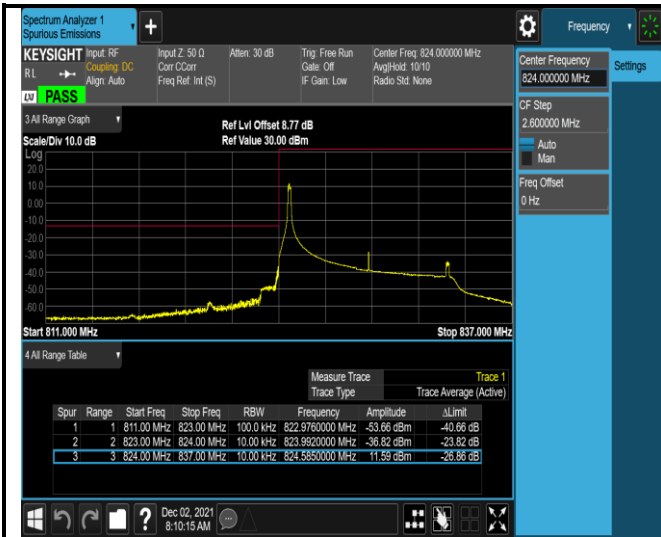

Band5-1.4MHz-QPSK-20643-6RB#0

Band5-1.4MHz-16QAM-20407-1RB#0

Band5-1.4MHz-16QAM-20407-1RB#5

Band5-1.4MHz-16QAM-20407-6RB#0

Band5-1.4MHz-16QAM-20643-1RB#0

Band5-1.4MHz-16QAM-20643-1RB#5

Band5-1.4MHz-16QAM-20643-6RB#0