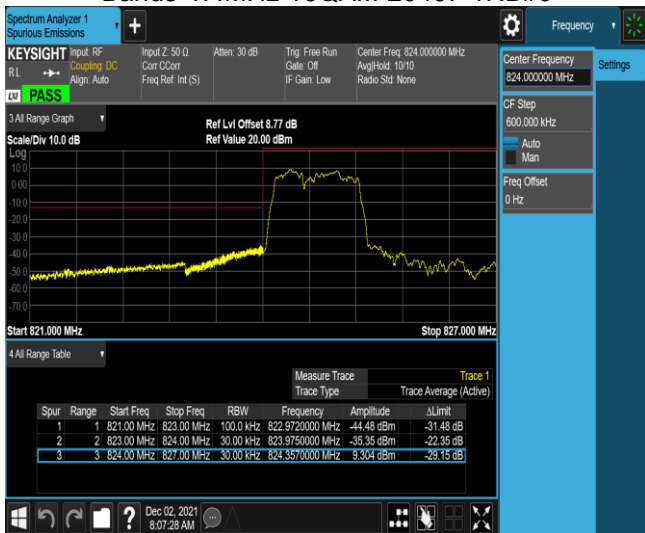

Band5-1.4MHz-16QAM-20407-1RB#0

Band5-1.4MHz-16QAM-20407-6RB#0