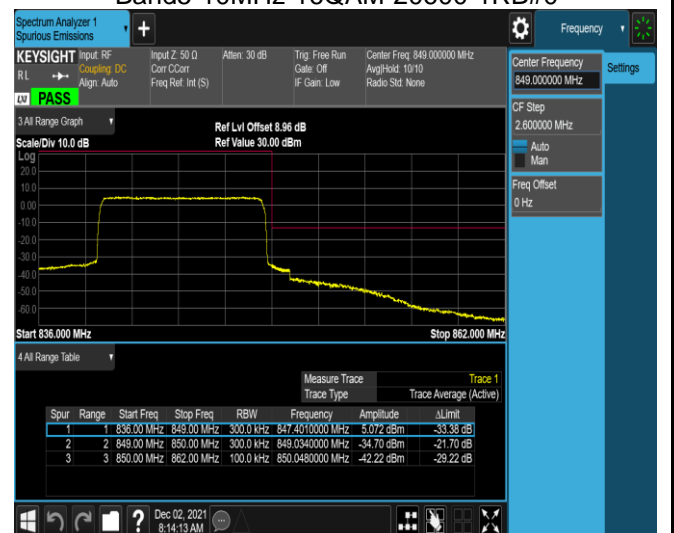

Band5-10MHz-16QAM-20450-1RB#49

Band5-10MHz-16QAM-20450-50RB#0

Band5-10MHz-16QAM-20600-1RB#0

Band5-10MHz-16QAM-20600-1RB#49

Band5-10MHz-16QAM-20600-50RB#0

Band12-1.4MHz-QPSK-23017-1RB#0

Band12-1.4MHz-QPSK-23017-1RB#5