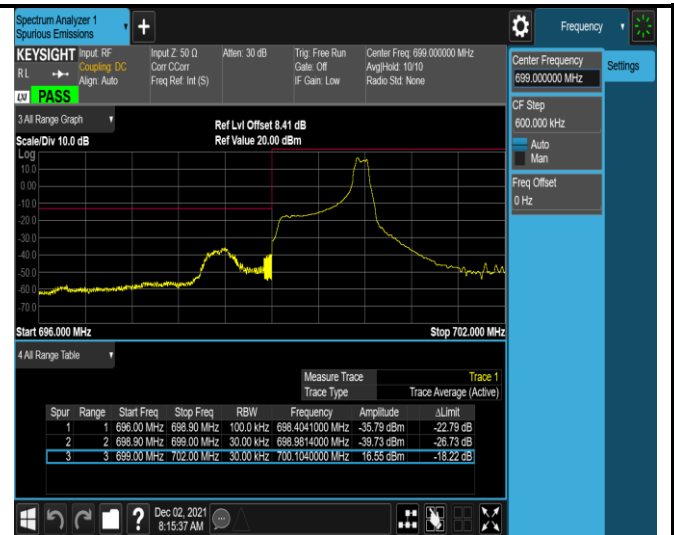

Band5-10MHz-16QAM-20450-1RB#49

Band5-10MHz-16QAM-20450-50RB#0

Band5-10MHz-16QAM-20600-1RB#0

Band5-10MHz-16QAM-20600-1RB#49

Band5-10MHz-16QAM-20600-50RB#0

Band12-1.4MHz-QPSK-23017-1RB#0

Band12-1.4MHz-QPSK-23017-1RB#5