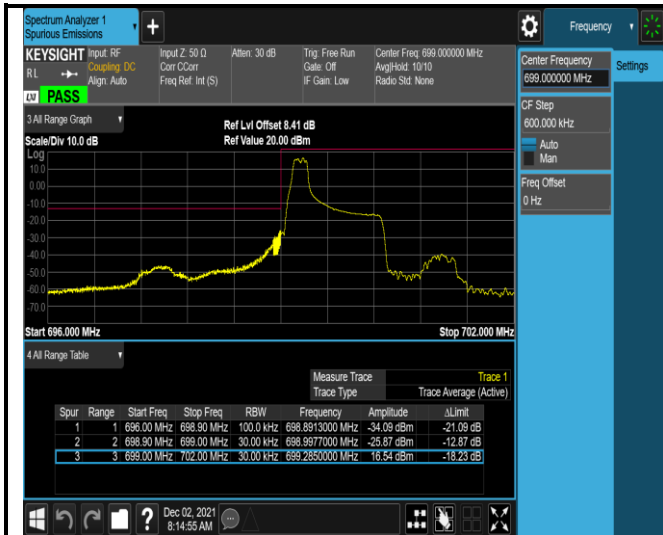

Band5-10MHz-16QAM-20450-1RB#49

Band5-10MHz-16QAM-20450-50RB#0

Band5-10MHz-16QAM-20600-1RB#0

Band5-10MHz-16QAM-20600-1RB#49

Band5-10MHz-16QAM-20600-50RB#0

Band12-1.4MHz-QPSK-23017-1RB#0

Band12-1.4MHz-QPSK-23017-1RB#5