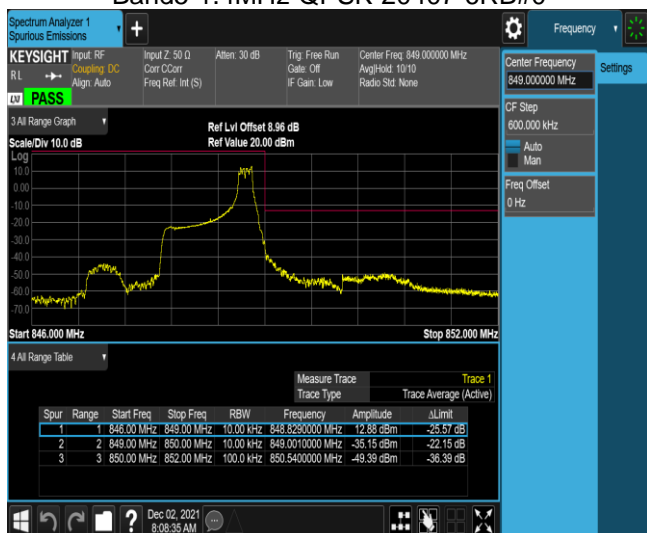

Band4-20MHz-16QAM-20300-1RB#99

Band4-20MHz-16QAM-20300-100RB#0

Band5-1.4MHz-QPSK-20407-1RB#0

Band5-1.4MHz-QPSK-20407-1RB#5

Band5-1.4MHz-QPSK-20407-6RB#0

Band5-1.4MHz-QPSK-20643-1RB#0

Band5-1.4MHz-QPSK-20643-1RB#5