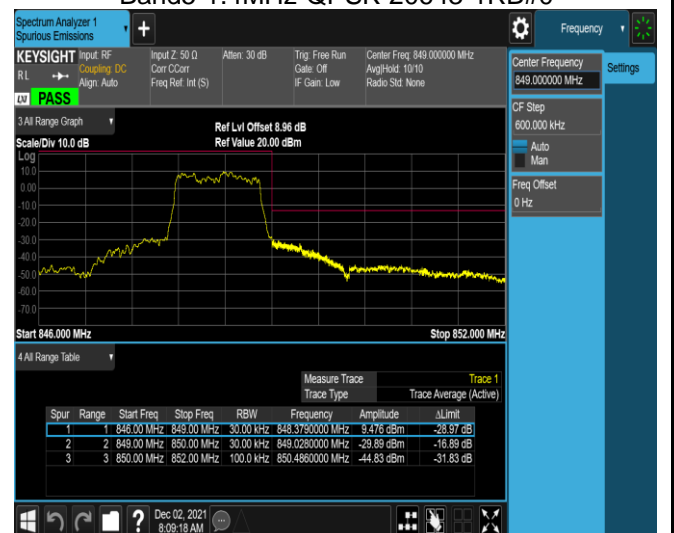

Band4-20MHz-16QAM-20300-1RB#99

Band4-20MHz-16QAM-20300-100RB#0

Band5-1.4MHz-QPSK-20407-1RB#0

Band5-1.4MHz-QPSK-20407-1RB#5

Band5-1.4MHz-QPSK-20407-6RB#0

Band5-1.4MHz-QPSK-20643-1RB#0

Band5-1.4MHz-QPSK-20643-1RB#5