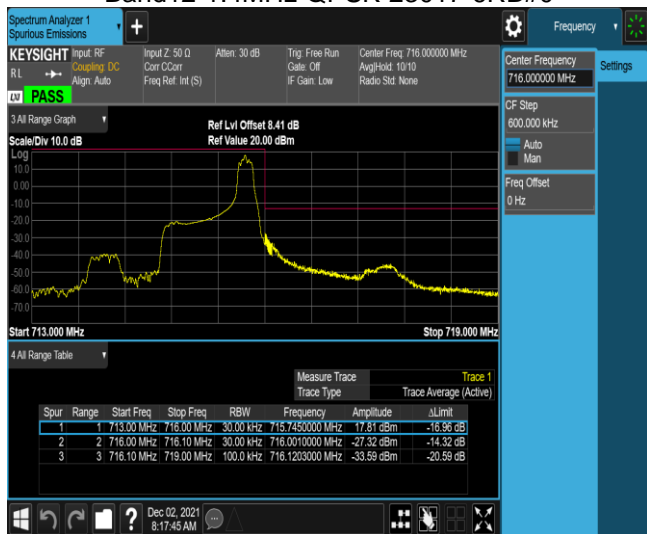

Band12-1.4MHz-QPSK-23017-6RB#0

Band12-1.4MHz-QPSK-23173-6RB#0