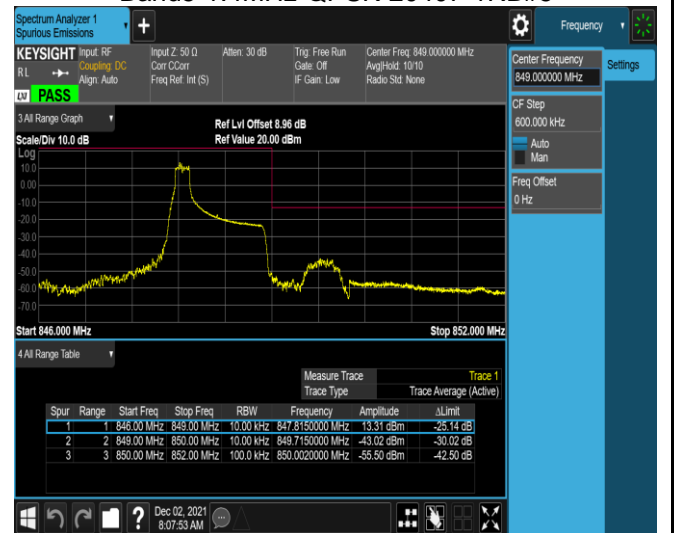

Band4-20MHz-16QAM-20300-1RB#99

Band4-20MHz-16QAM-20300-100RB#0

Band5-1.4MHz-QPSK-20407-1RB#0

Band5-1.4MHz-QPSK-20407-1RB#5

Band5-1.4MHz-QPSK-20407-6RB#0

Band5-1.4MHz-QPSK-20643-1RB#0

Band5-1.4MHz-QPSK-20643-1RB#5