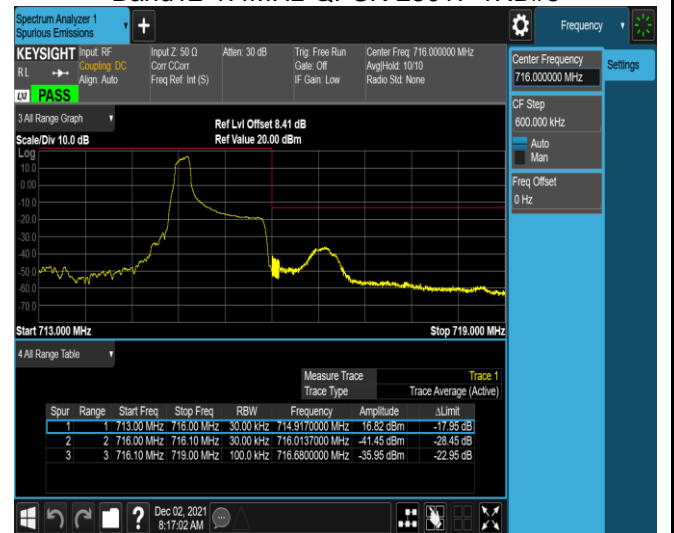

Band12-1.4MHz-QPSK-23017-1RB#5

Band12-1.4MHz-QPSK-23173-1RB#0