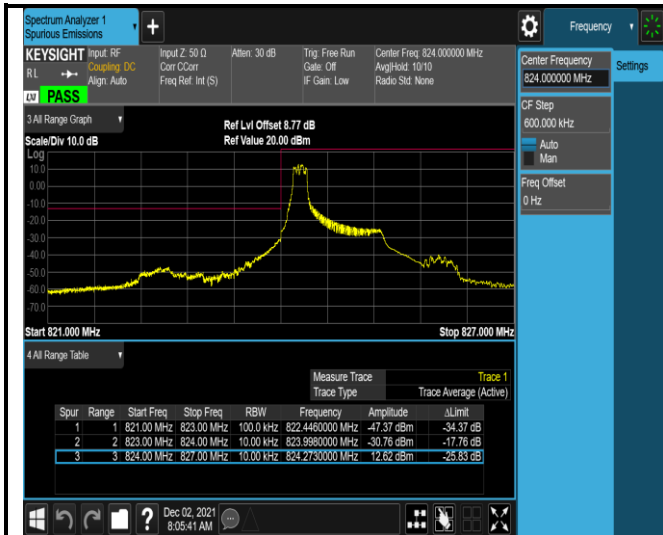

Band4-20MHz-16QAM-20300-1RB#99

Band5-1.4MHz-QPSK-20407-1RB#0