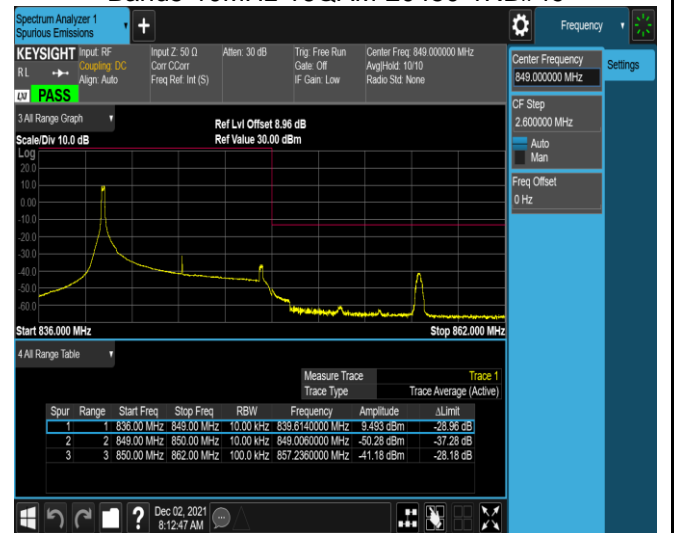

Band5-10MHz-16QAM-20450-1RB#49

Band5-10MHz-16QAM-20600-1RB#0