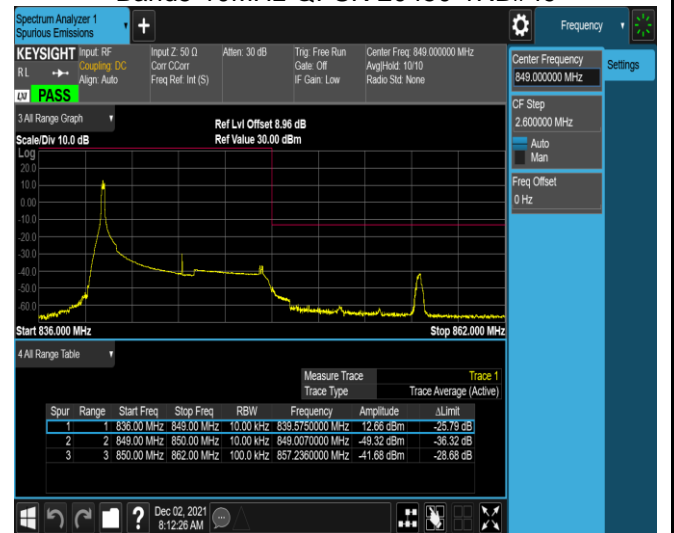

Band5-10MHz-QPSK-20450-1RB#49

Band5-10MHz-QPSK-20600-1RB#0