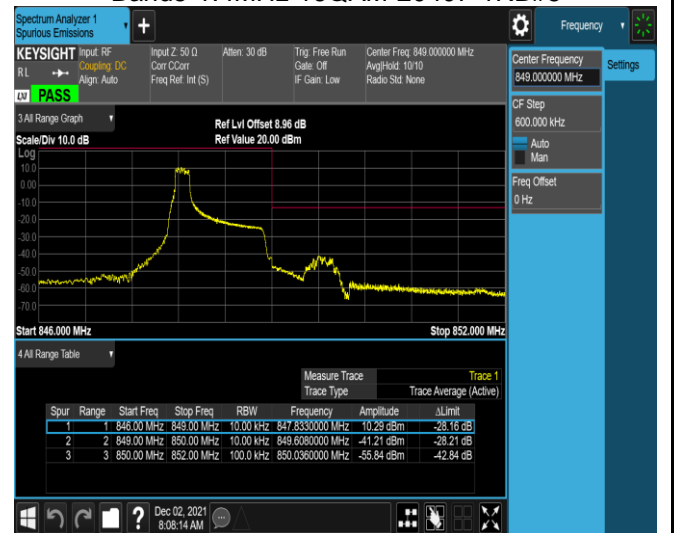

Band5-1.4MHz-QPSK-20643-6RB#0

Band5-1.4MHz-16QAM-20407-1RB#0

Band5-1.4MHz-16QAM-20407-1RB#5

Band5-1.4MHz-16QAM-20407-6RB#0

Band5-1.4MHz-16QAM-20643-1RB#0

Band5-1.4MHz-16QAM-20643-1RB#5

Band5-1.4MHz-16QAM-20643-6RB#0