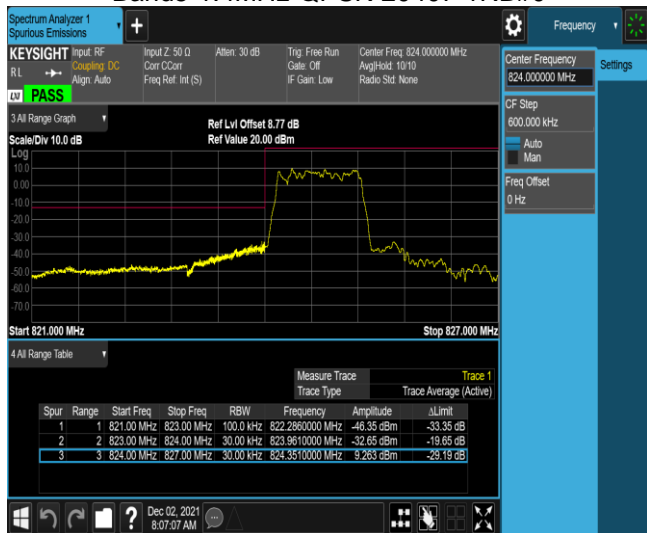

Band4-20MHz-QPSK-20050-100RB#99

Band4-20MHz-QPSK-20300-1RB#99

Band4-20MHz-QPSK-20300-100RB#0

Band4-20MHz-16QAM-20050-1RB#0

Band4-20MHz-16QAM-20050-1RB#99

Band4-20MHz-16QAM-20050-100RB#0

Band4-20MHz-16QAM-20300-1RB#0

Band4-20MHz-16QAM-20300-1RB#99

Band4-20MHz-16QAM-20300-100RB#0

Band5-1.4MHz-QPSK-20407-1RB#0

Band5-1.4MHz-QPSK-20407-1RB#5

Band5-1.4MHz-QPSK-20407-6RB#0

Band5-1.4MHz-QPSK-20643-1RB#0

Band5-1.4MHz-QPSK-20643-1RB#5

Band5-1.4MHz-QPSK-20643-6RB#0

Band5-1.4MHz-16QAM-20407-1RB#0

Band5-1.4MHz-16QAM-20407-1RB#5

Band5-1.4MHz-16QAM-20407-6RB#0

Band5-1.4MHz-16QAM-20643-1RB#0

Band5-1.4MHz-16QAM-20643-1RB#5

Band5-1.4MHz-16QAM-20643-6RB#0