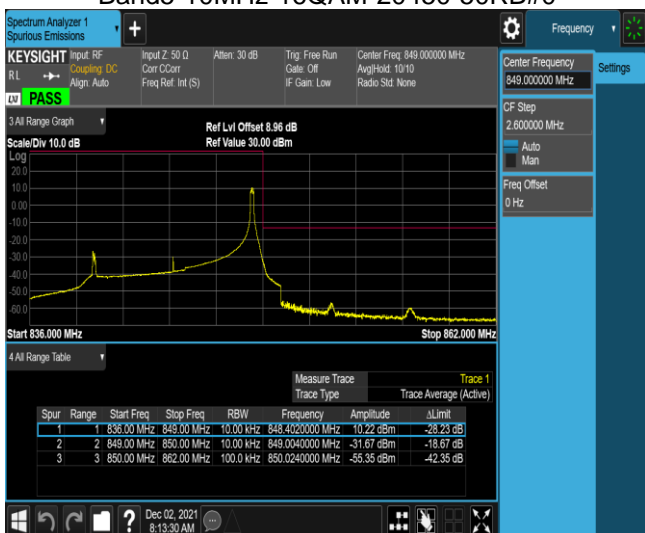

Band5-10MHz-16QAM-20450-50RB#0

Band5-10MHz-16QAM-20600-1RB#49