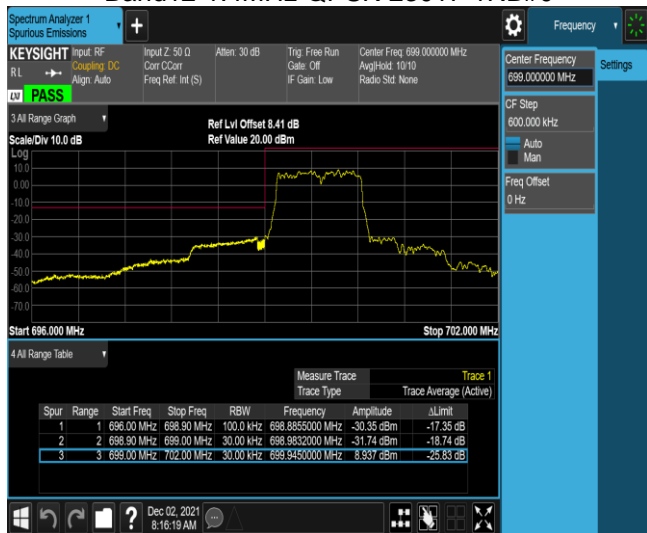

Band5-10MHz-16QAM-20450-1RB#49

Band5-10MHz-16QAM-20450-50RB#0

Band5-10MHz-16QAM-20600-1RB#0

Band5-10MHz-16QAM-20600-1RB#49

Band5-10MHz-16QAM-20600-50RB#0

Band12-1.4MHz-QPSK-23017-1RB#0

Band12-1.4MHz-QPSK-23017-1RB#5