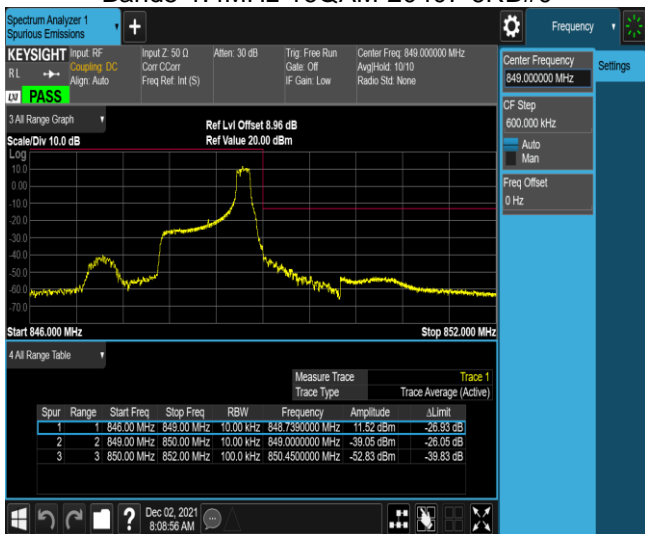

Band5-1.4MHz-QPSK-20643-6RB#0

Band5-1.4MHz-16QAM-20407-1RB#0

Band5-1.4MHz-16QAM-20407-1RB#5

Band5-1.4MHz-16QAM-20407-6RB#0

Band5-1.4MHz-16QAM-20643-1RB#0

Band5-1.4MHz-16QAM-20643-1RB#5

Band5-1.4MHz-16QAM-20643-6RB#0