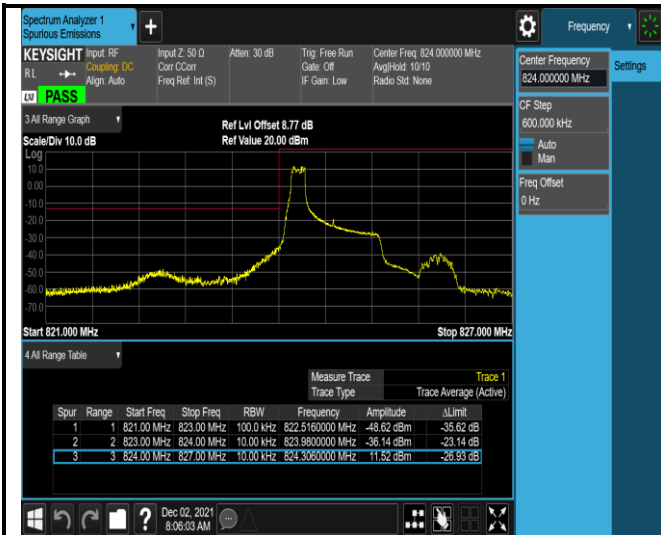

Band5-1.4MHz-QPSK-20643-1RB#5

Band5-1.4MHz-16QAM-20407-1RB#0