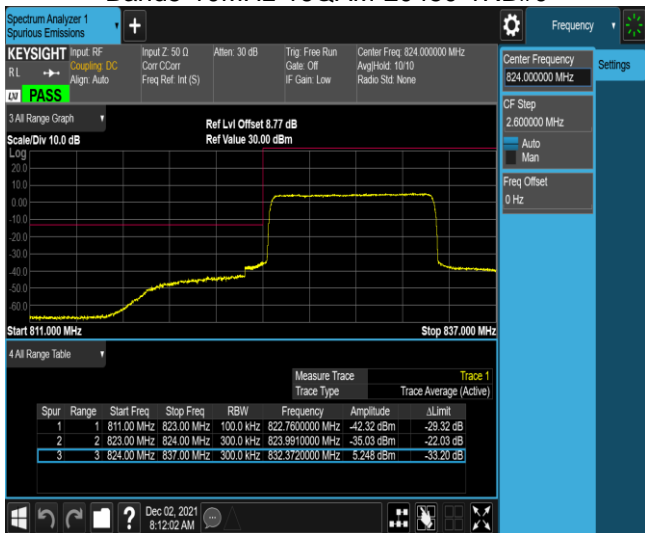

Band5-10MHz-16QAM-20450-1RB#0

Band5-10MHz-16QAM-20450-50RB#0