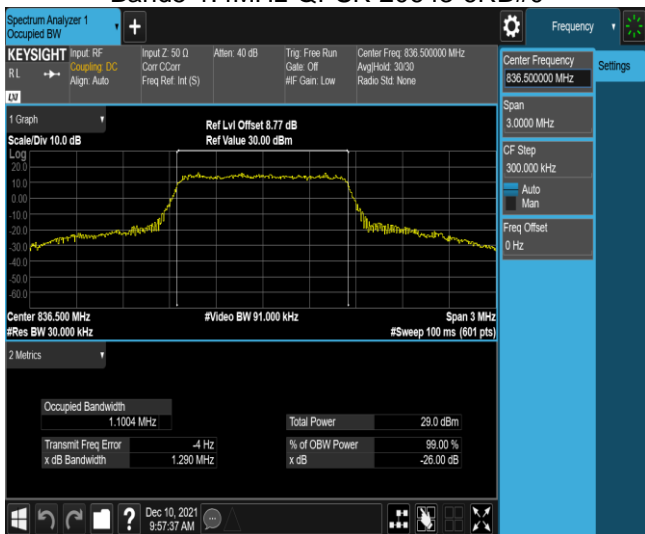

Band4-20MHz-16QAM-20050-100RB#0

Band4-20MHz-16QAM-20175-100RB#0

Band4-20MHz-16QAM-20300-100RB#0

Band5-1.4MHz-QPSK-20407-6RB#0

Band5-1.4MHz-QPSK-20525-6RB#0

Band5-1.4MHz-QPSK-20643-6RB#0

Band5-1.4MHz-16QAM-20407-6RB#0