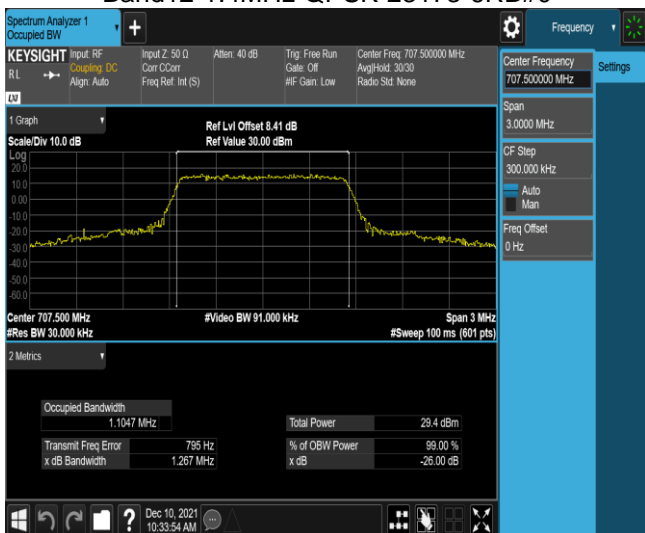

Band12-1.4MHz-QPSK-23173-6RB#0

Band12-1.4MHz-16QAM-23095-6RB#0