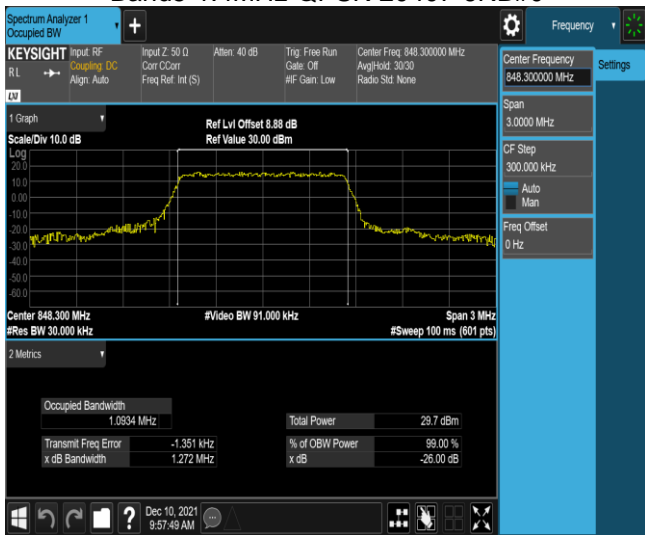

Band4-20MHz-16QAM-20050-100RB#0

Band4-20MHz-16QAM-20175-100RB#0

Band4-20MHz-16QAM-20300-100RB#0

Band5-1.4MHz-QPSK-20407-6RB#0

Band5-1.4MHz-QPSK-20525-6RB#0

Band5-1.4MHz-QPSK-20643-6RB#0

Band5-1.4MHz-16QAM-20407-6RB#0