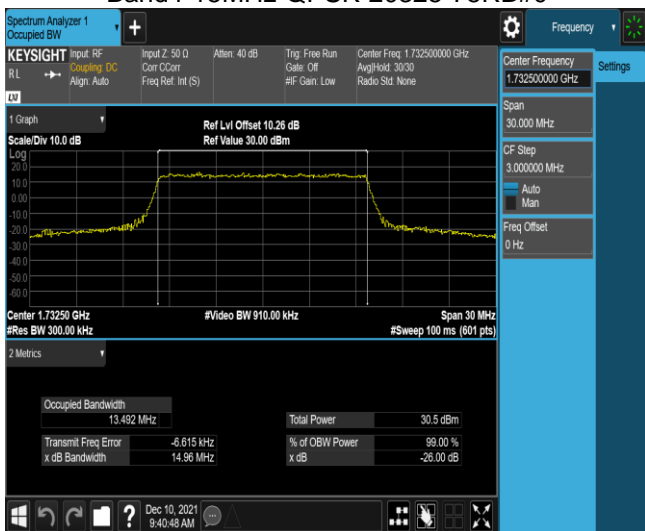

Band4-15MHz-QPSK-20225-75RB#0

Band4-15MHz-16QAM-20025-75RB#0