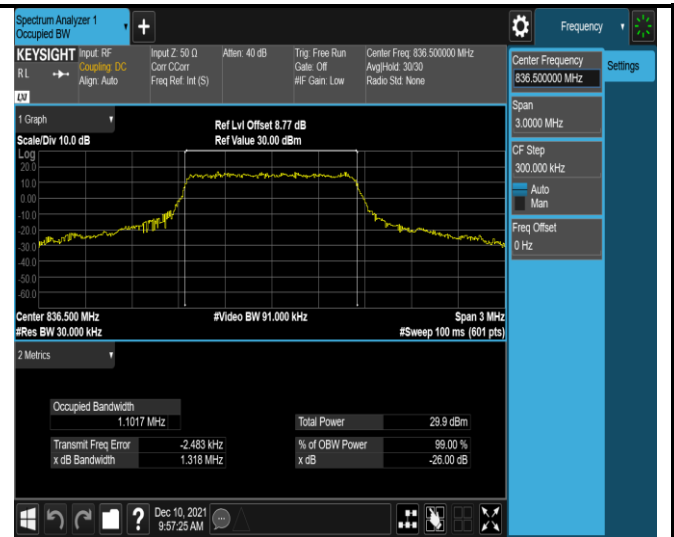

Band4-20MHz-16QAM-20050-100RB#0

Band4-20MHz-16QAM-20175-100RB#0

Band4-20MHz-16QAM-20300-100RB#0

Band5-1.4MHz-QPSK-20407-6RB#0

Band5-1.4MHz-QPSK-20525-6RB#0

Band5-1.4MHz-QPSK-20643-6RB#0

Band5-1.4MHz-16QAM-20407-6RB#0