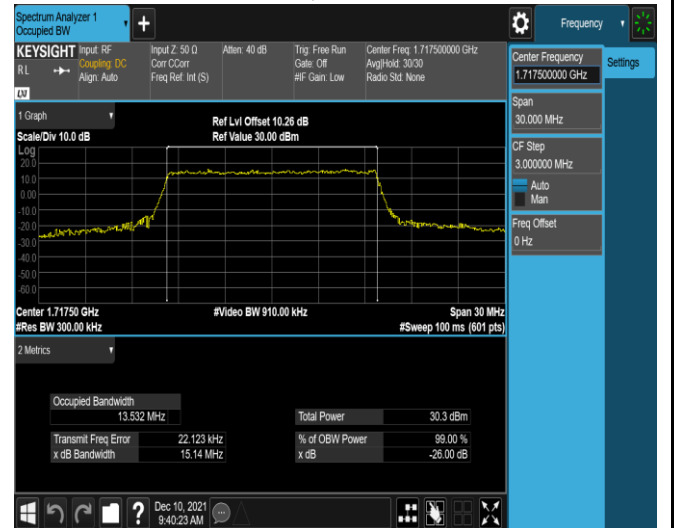

Band4-15MHz-QPSK-20175-75RB#0

Band4-15MHz-QPSK-20175-75RB#0