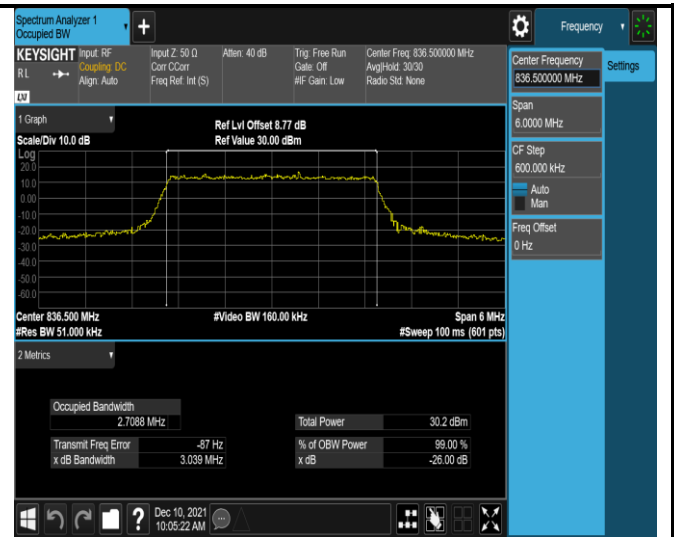

Band5-1.4MHz-16QAM-20643-6RB#0

Band5-3MHz-QPSK-20525-15RB#0