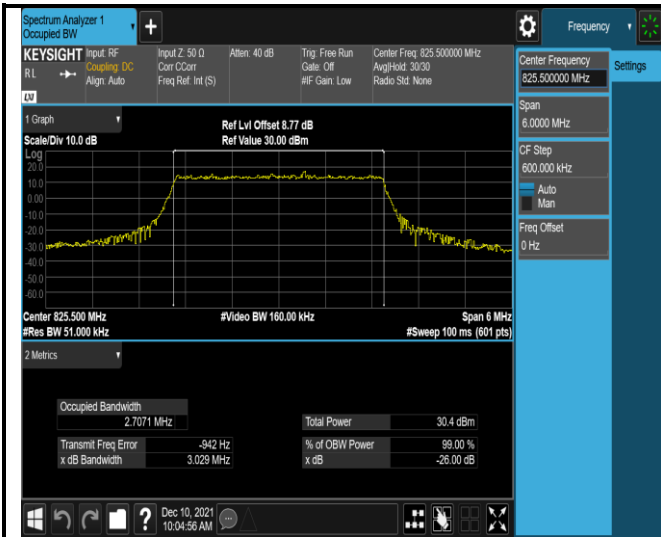

Band5-1.4MHz-16QAM-20525-6RB#0

Band5-3MHz-QPSK-20415-15RB#0