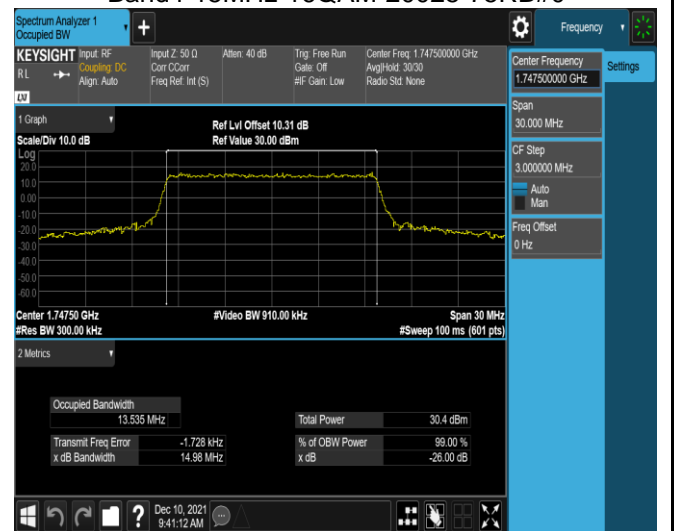

Band4-15MHz-QPSK-20175-75RB#0

Band4-15MHz-16QAM-20025-75RB#0