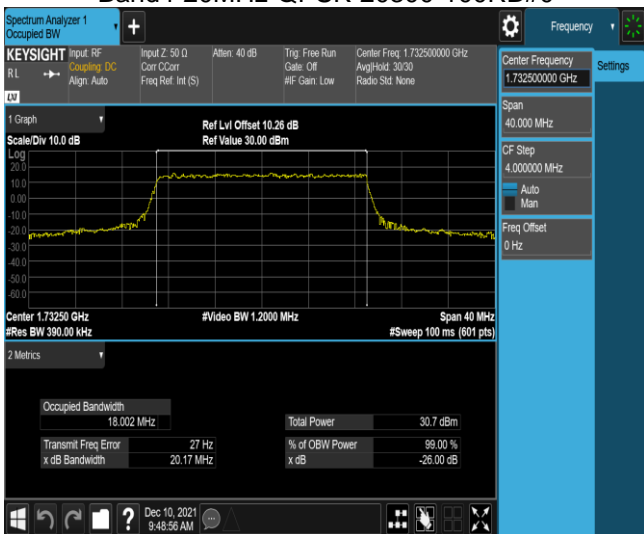

Band4-20MHz-QPSK-20300-100RB#0

Band4-20MHz-16QAM-20175-100RB#0