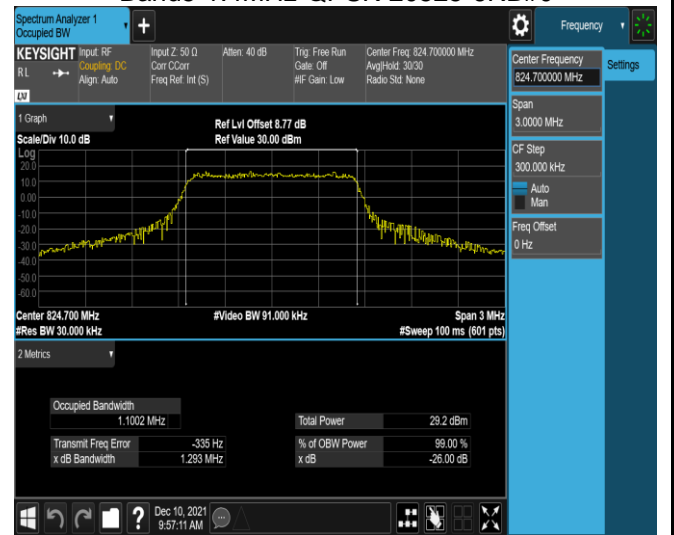

Band4-20MHz-16QAM-20050-100RB#0

Band4-20MHz-16QAM-20175-100RB#0

Band4-20MHz-16QAM-20300-100RB#0

Band5-1.4MHz-QPSK-20407-6RB#0

Band5-1.4MHz-QPSK-20525-6RB#0

Band5-1.4MHz-QPSK-20643-6RB#0

Band5-1.4MHz-16QAM-20407-6RB#0