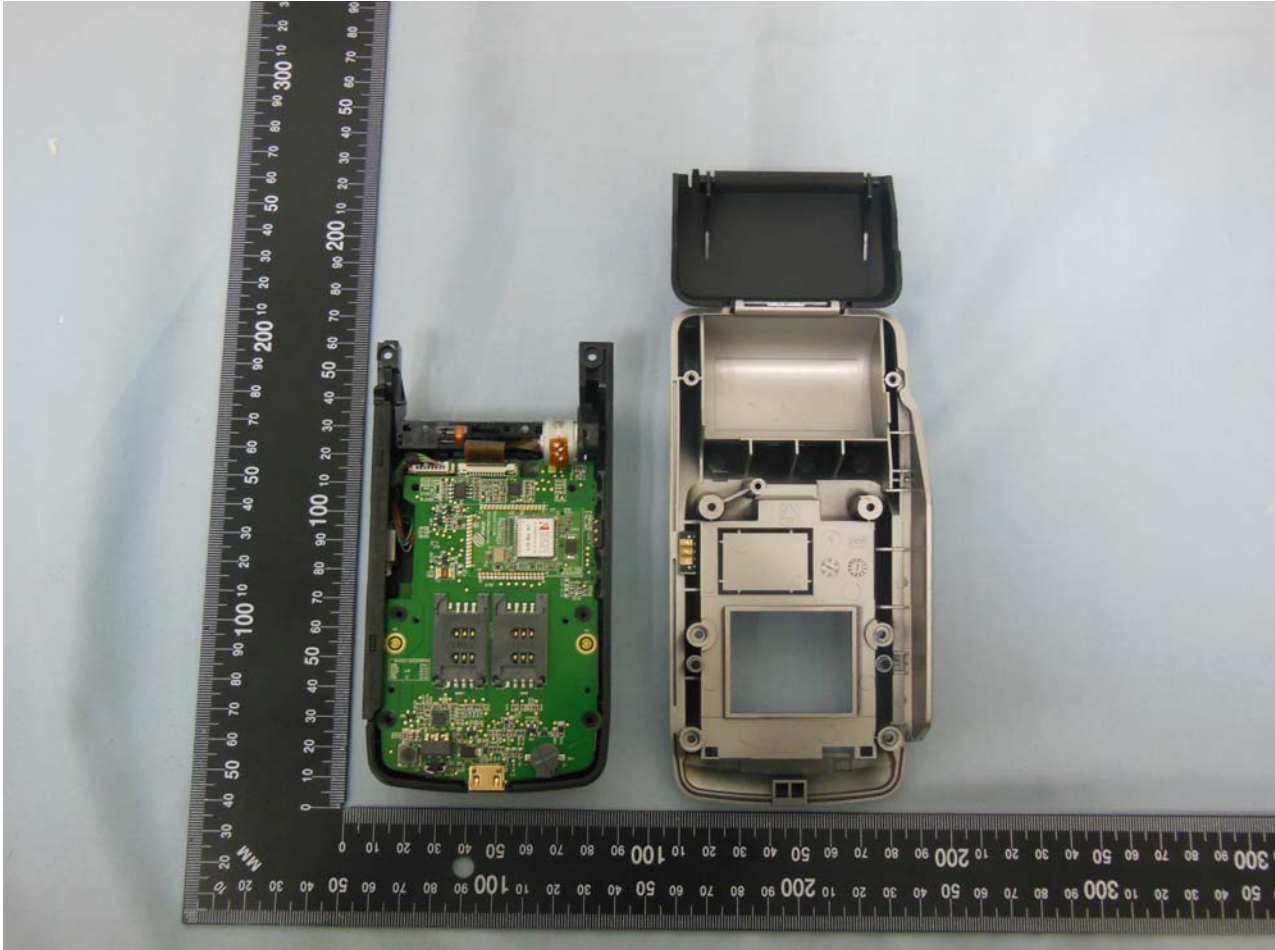

3. Internal Photograph of EUT

Brand Name: PAX; Model Name: D210-W; Marketing Name: D210-W

Brand Name: PAX; Model Name: D210-W; Marketing Name: D210-W

Brand Name: PAX; Model Name: D210-W; Marketing Name: D210-W