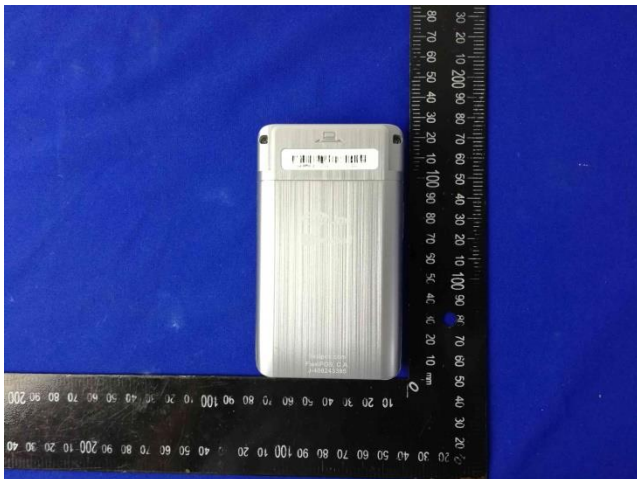

EUT Photos (Model: D200 T)

EUT Antenna Locations

SAR Test Setup Photos

Body

Front side (10mm)

Back side(10mm)

Left side(10mm)

Right side(10mm)

Bottom side(10mm)