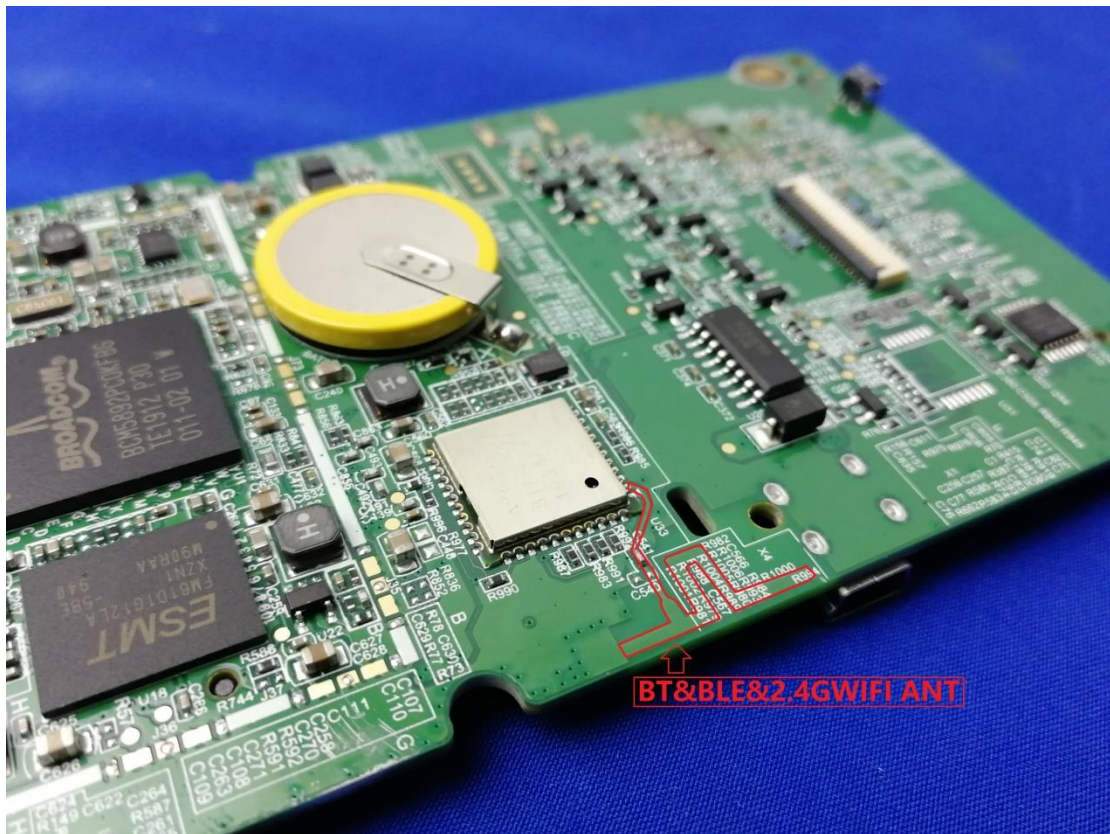

EUT Photos (Model: D200 T)

EUT Antenna Locations

SAR Test Setup Photos

Body

Front side (10mm)

Back side(10mm)

Left side(10mm)

Right side(10mm)

Bottom side(10mm)