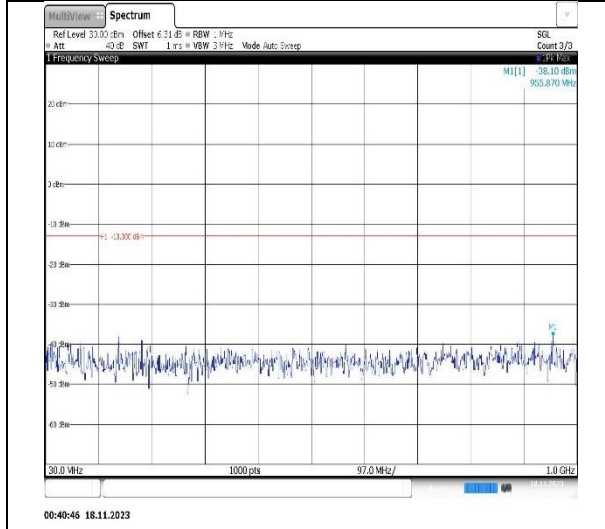

Band4-15MHz-QPSK-20175-1RB#0-Range1:30~1000MHz

Band4-15MHz-QPSK-20325-1RB#0-Range1:30~1000MHz