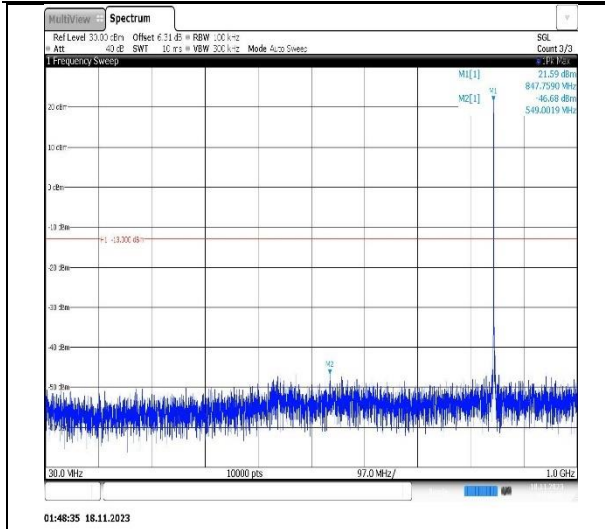

Band5-1.4MHz-16QAM-20407-1RB#0-Range1:30~1000MHz