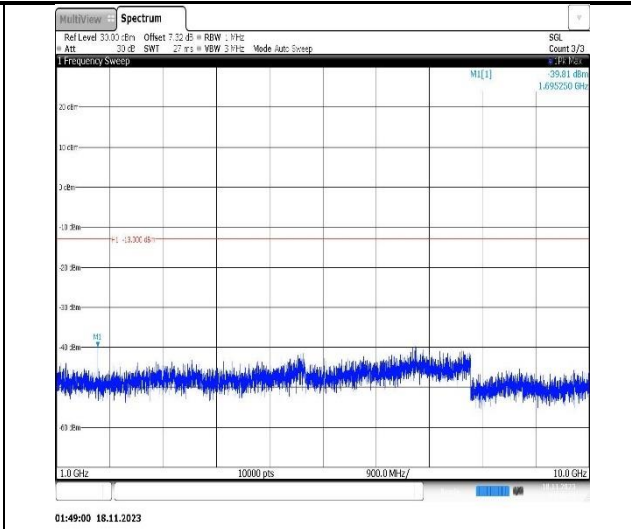

Band5-1.4MHz-16QAM-20643-1RB#0-Range2:1000~10000MHz

Band5-3MHz-QPSK-20415-1RB#0-Range2:1000~10000MHz