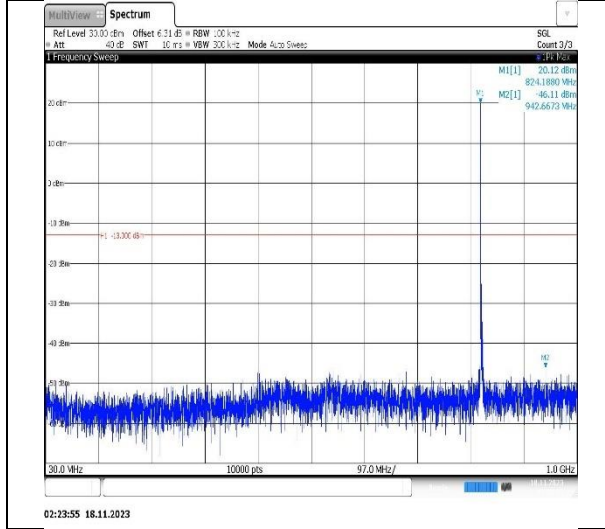

Band5-3MHz-QPSK-20415-1RB#0-Range1:30~1000MHz

Band5-3MHz-QPSK-20525-1RB#0-Range1:30~1000MHz