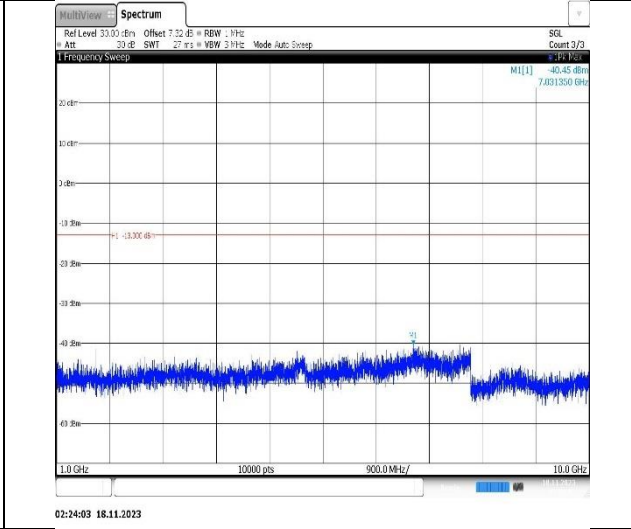

Band5-3MHz-QPSK-20415-1RB#0-Range2:1000~10000MHz

Band5-3MHz-QPSK-20525-1RB#0-Range2:1000~10000MHz