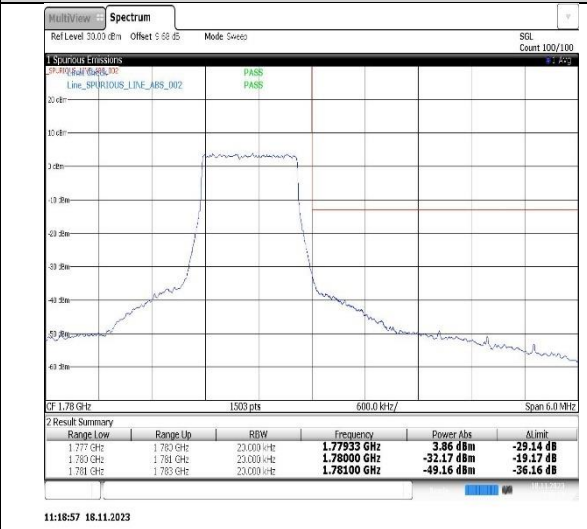

Band66-1.4MHz-16QAM-131979-1RB#0

Band66-1.4MHz-16QAM-131979-6RB#0

Band66-1.4MHz-16QAM-132665-1RB#5

Band66-1.4MHz-16QAM-132665-6RB#0

Band66-3MHz-QPSK-131987-1RB#0

Band66-3MHz-QPSK-131987-15RB#0

Band66-3MHz-QPSK-132657-1RB#14