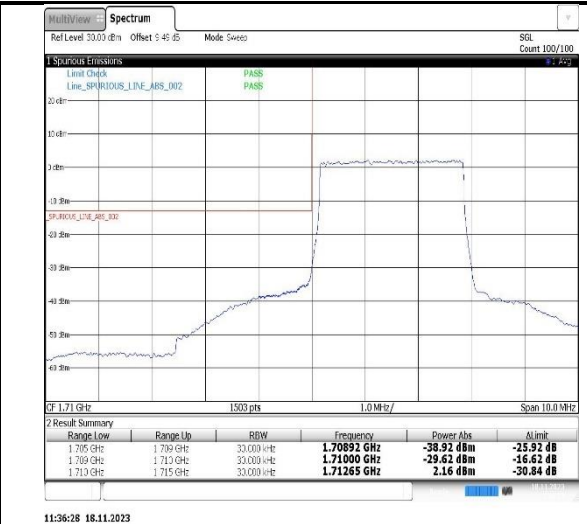

Band66-1.4MHz-16QAM-131979-1RB#0

Band66-1.4MHz-16QAM-131979-6RB#0

Band66-1.4MHz-16QAM-132665-1RB#5

Band66-1.4MHz-16QAM-132665-6RB#0

Band66-3MHz-QPSK-131987-1RB#0

Band66-3MHz-QPSK-131987-15RB#0

Band66-3MHz-QPSK-132657-1RB#14