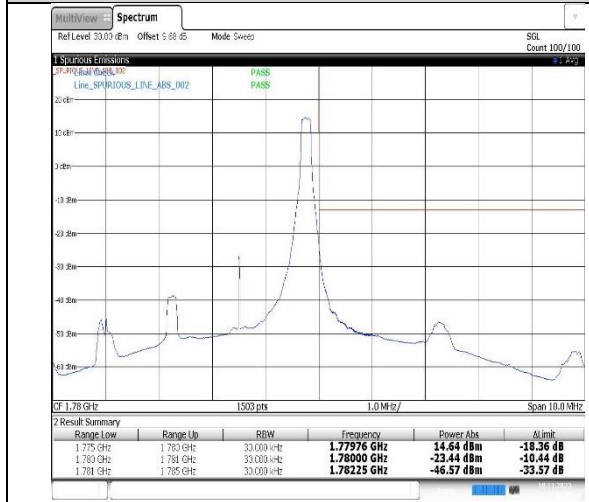

Band66-3MHz-QPSK-132657-1RB#14