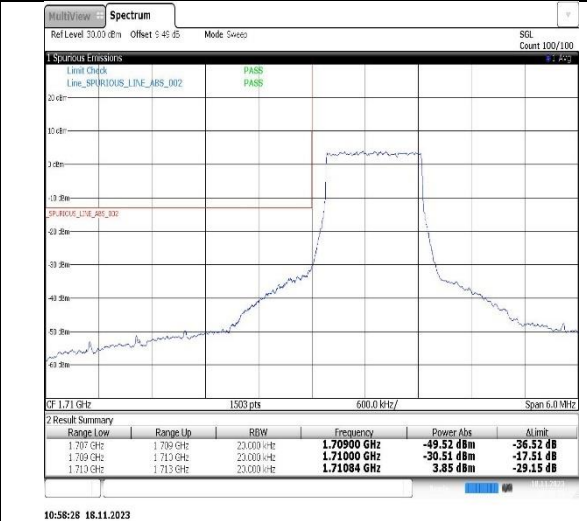

Band66-1.4MHz-16QAM-131979-1RB#0

Band66-1.4MHz-16QAM-131979-6RB#0

Band66-1.4MHz-16QAM-132665-1RB#5

Band66-1.4MHz-16QAM-132665-6RB#0

Band66-3MHz-QPSK-131987-1RB#0

Band66-3MHz-QPSK-131987-15RB#0

Band66-3MHz-QPSK-132657-1RB#14