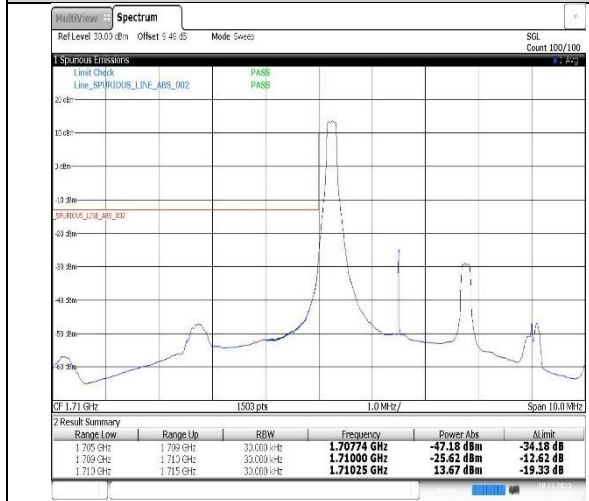

Band66-3MHz-QPSK-132657-15RB#0