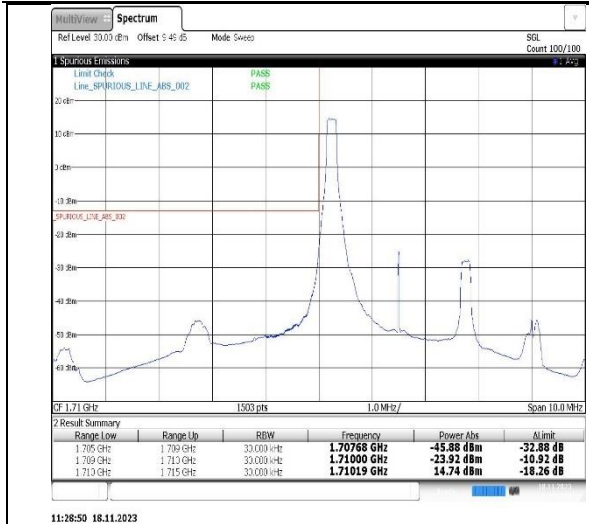

Band66-1.4MHz-16QAM-131979-1RB#0

Band66-1.4MHz-16QAM-131979-6RB#0

Band66-1.4MHz-16QAM-132665-1RB#5

Band66-1.4MHz-16QAM-132665-6RB#0

Band66-3MHz-QPSK-131987-1RB#0

Band66-3MHz-QPSK-131987-15RB#0

Band66-3MHz-QPSK-132657-1RB#14