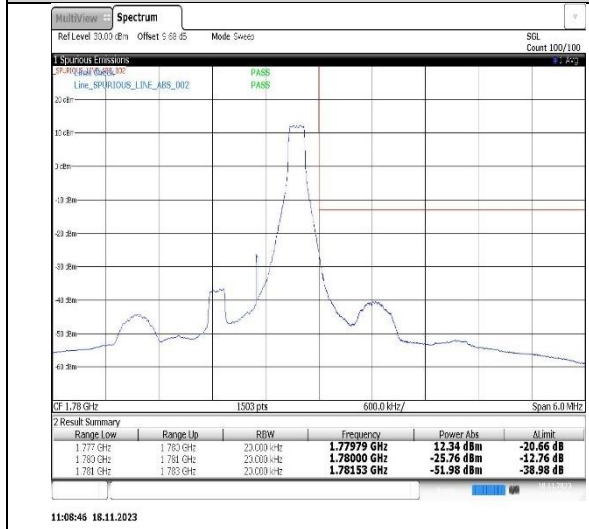

Band66-1.4MHz-16QAM-131979-1RB#0

Band66-1.4MHz-16QAM-131979-6RB#0

Band66-1.4MHz-16QAM-132665-1RB#5

Band66-1.4MHz-16QAM-132665-6RB#0

Band66-3MHz-QPSK-131987-1RB#0

Band66-3MHz-QPSK-131987-15RB#0

Band66-3MHz-QPSK-132657-1RB#14