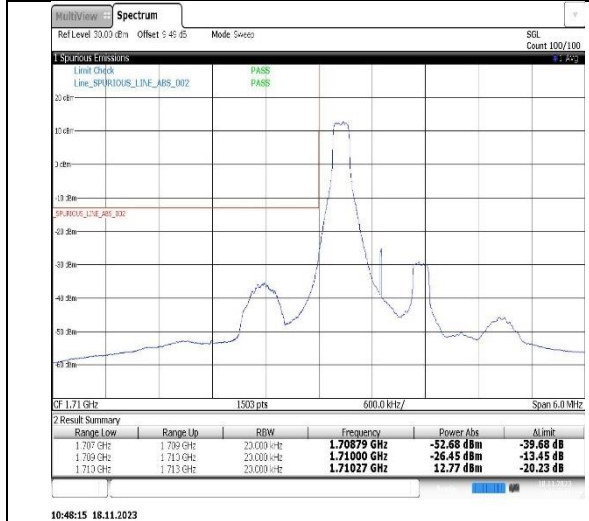

Band66-1.4MHz-16QAM-131979-1RB#0

Band66-1.4MHz-16QAM-131979-6RB#0

Band66-1.4MHz-16QAM-132665-1RB#5

Band66-1.4MHz-16QAM-132665-6RB#0

Band66-3MHz-QPSK-131987-1RB#0

Band66-3MHz-QPSK-131987-15RB#0

Band66-3MHz-QPSK-132657-1RB#14