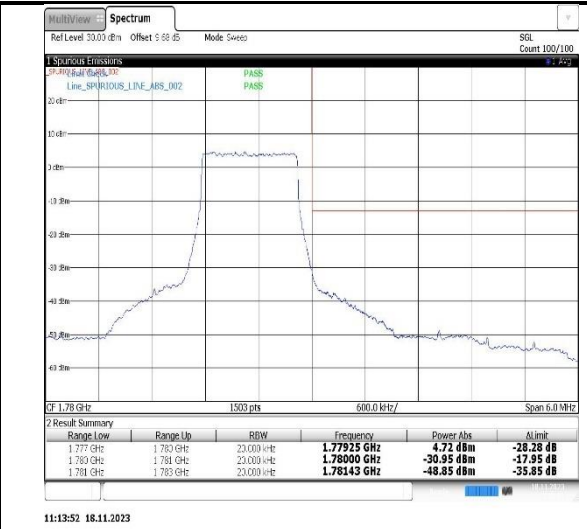

Band66-1.4MHz-16QAM-131979-1RB#0

Band66-1.4MHz-16QAM-131979-6RB#0

Band66-1.4MHz-16QAM-132665-1RB#5

Band66-1.4MHz-16QAM-132665-6RB#0

Band66-3MHz-QPSK-131987-1RB#0

Band66-3MHz-QPSK-131987-15RB#0

Band66-3MHz-QPSK-132657-1RB#14