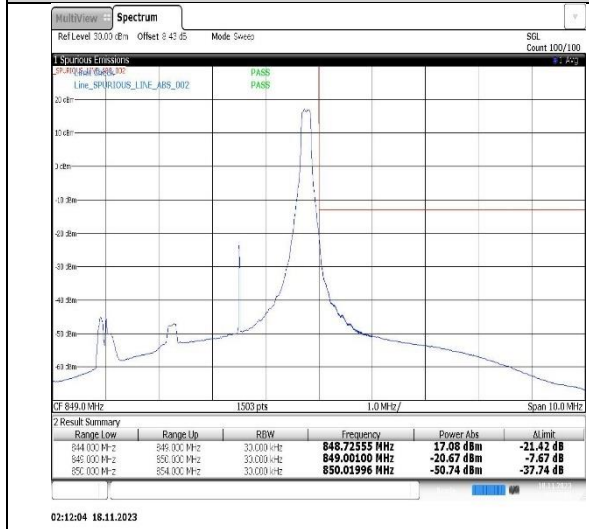

Band5-3MHz-QPSK-20635-1RB#14

02:12:04 18.11.2023

Band5-3MHz-16QAM-20415-1RB#0