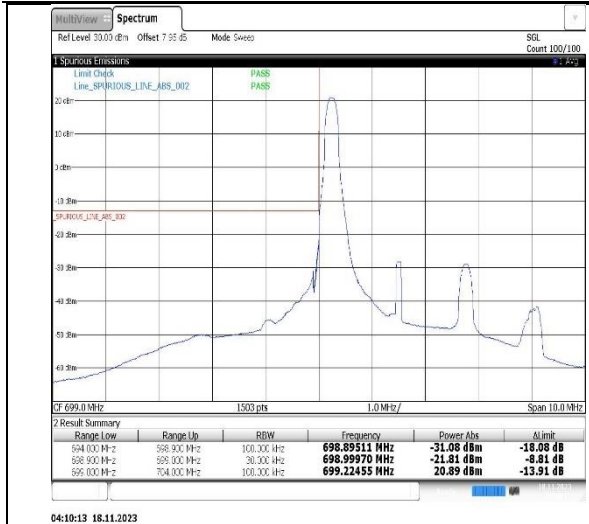

Band12-3MHz-QPSK-23025-1RB#0