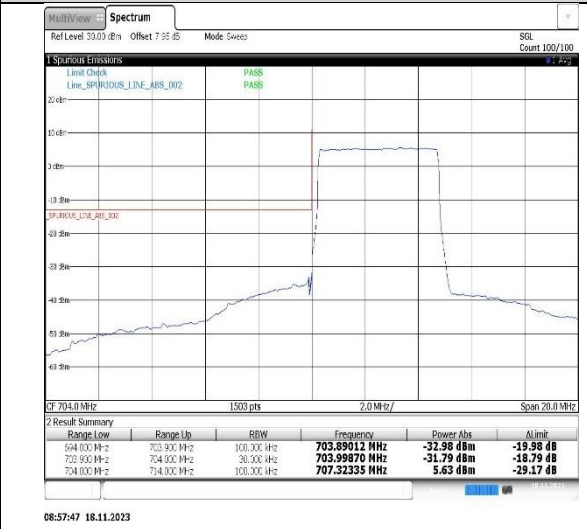

Band17-5MHz-QPSK-23755-1RB#0

Band17-5MHz-QPSK-23755-25RB#0

Band17-5MHz-16QAM-23755-1RB#0

Band17-5MHz-16QAM-23755-25RB#0

Band17-10MHz-QPSK-23780-1RB#0

Band17-10MHz-QPSK-23780-50RB#0

Band17-10MHz-QPSK-23800-1RB#49