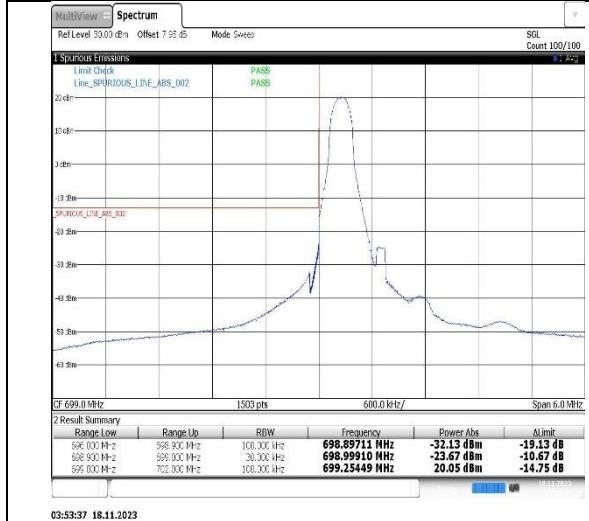

Band5-10MHz-QPSK-20600-50RB#0

Band12-1.4MHz-QPSK-23173-1RB#5

Band12-1.4MHz-QPSK-23173-6RB#0

Band12-1.4MHz-16QAM-23017-1RB#0

Band12-1.4MHz-16QAM-23017-6RB#0

Band12-1.4MHz-16QAM-23173-1RB#5

Band12-1.4MHz-16QAM-23173-6RB#0