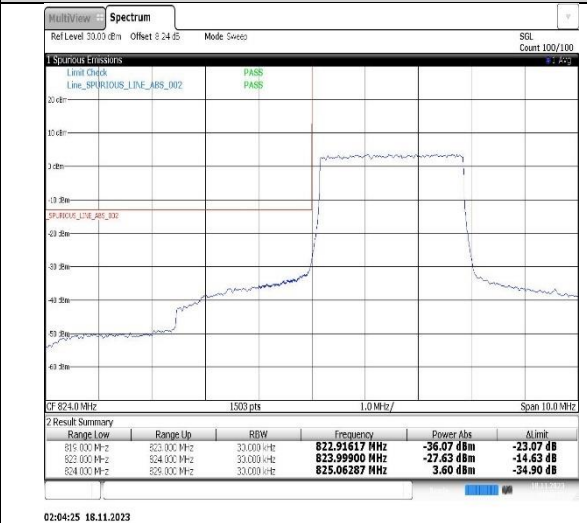

Band5-3MHz-QPSK-20415-15RB#0

02:04:25 18.11.2023