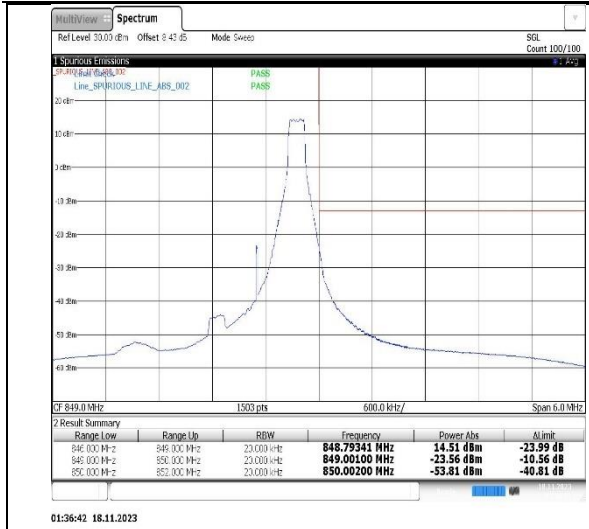

Band5-1.4MHz-16QAM-20407-1RB#0

Band5-1.4MHz-16QAM-20407-6RB#0

Band5-1.4MHz-16QAM-20643-1RB#5

Band5-1.4MHz-16QAM-20643-6RB#0

01:36:42 18.11.2023

Band5-3MHz-QPSK-20415-1RB#0

01:46:51 18.11.2023

Band5-3MHz-QPSK-20415-15RB#0