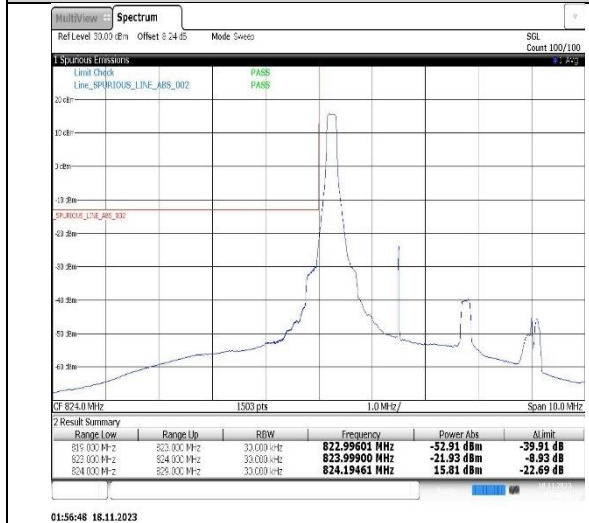

Band5-1.4MHz-16QAM-20407-1RB#0

Band5-1.4MHz-16QAM-20407-6RB#0

Band5-1.4MHz-16QAM-20643-1RB#5

Band5-1.4MHz-16QAM-20643-6RB#0

01:36:42 18.11.2023

Band5-3MHz-QPSK-20415-1RB#0

01:46:51 18.11.2023

Band5-3MHz-QPSK-20415-15RB#0