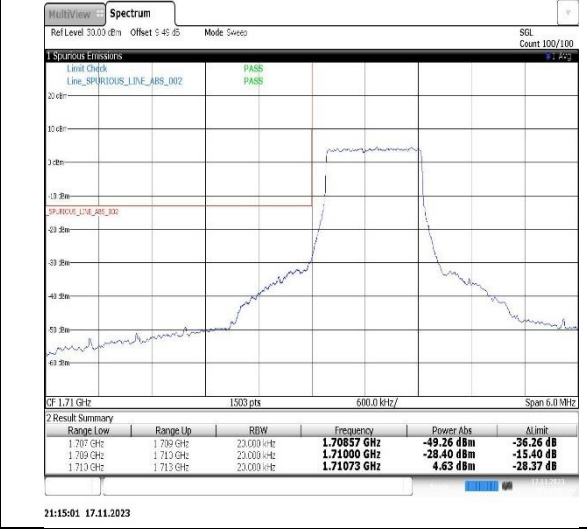

Band4-1.4MHz-QPSK-19957-6RB#0

Band4-1.4MHz-QPSK-20393-1RB#5

Band4-1.4MHz-QPSK-20393-6RB#0

Band4-1.4MHz-QPSK-20393-1RB#5

Band4-1.4MHz-QPSK-20393-6RB#0

Band4-1.4MHz-16QAM-20393-1RB#5

Band4-1.4MHz-16QAM-20393-6RB#0