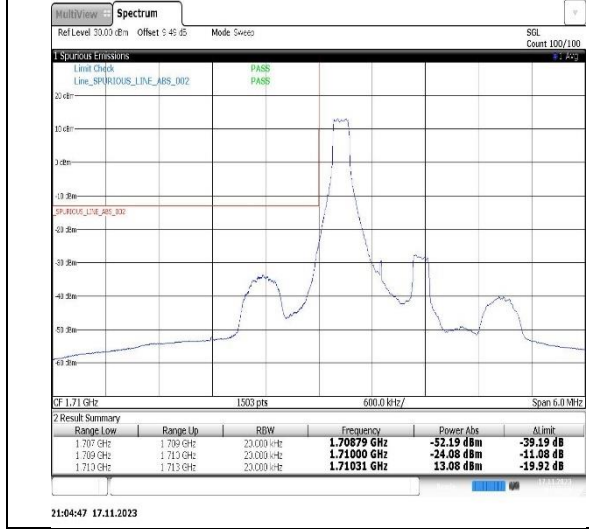

Band4-1.4MHz-QPSK-19957-6RB#0

Band4-1.4MHz-QPSK-20393-1RB#5

Band4-1.4MHz-QPSK-20393-6RB#0

Band4-1.4MHz-QPSK-20393-1RB#5

Band4-1.4MHz-QPSK-20393-6RB#0

Band4-1.4MHz-16QAM-20393-1RB#5

Band4-1.4MHz-16QAM-20393-6RB#0