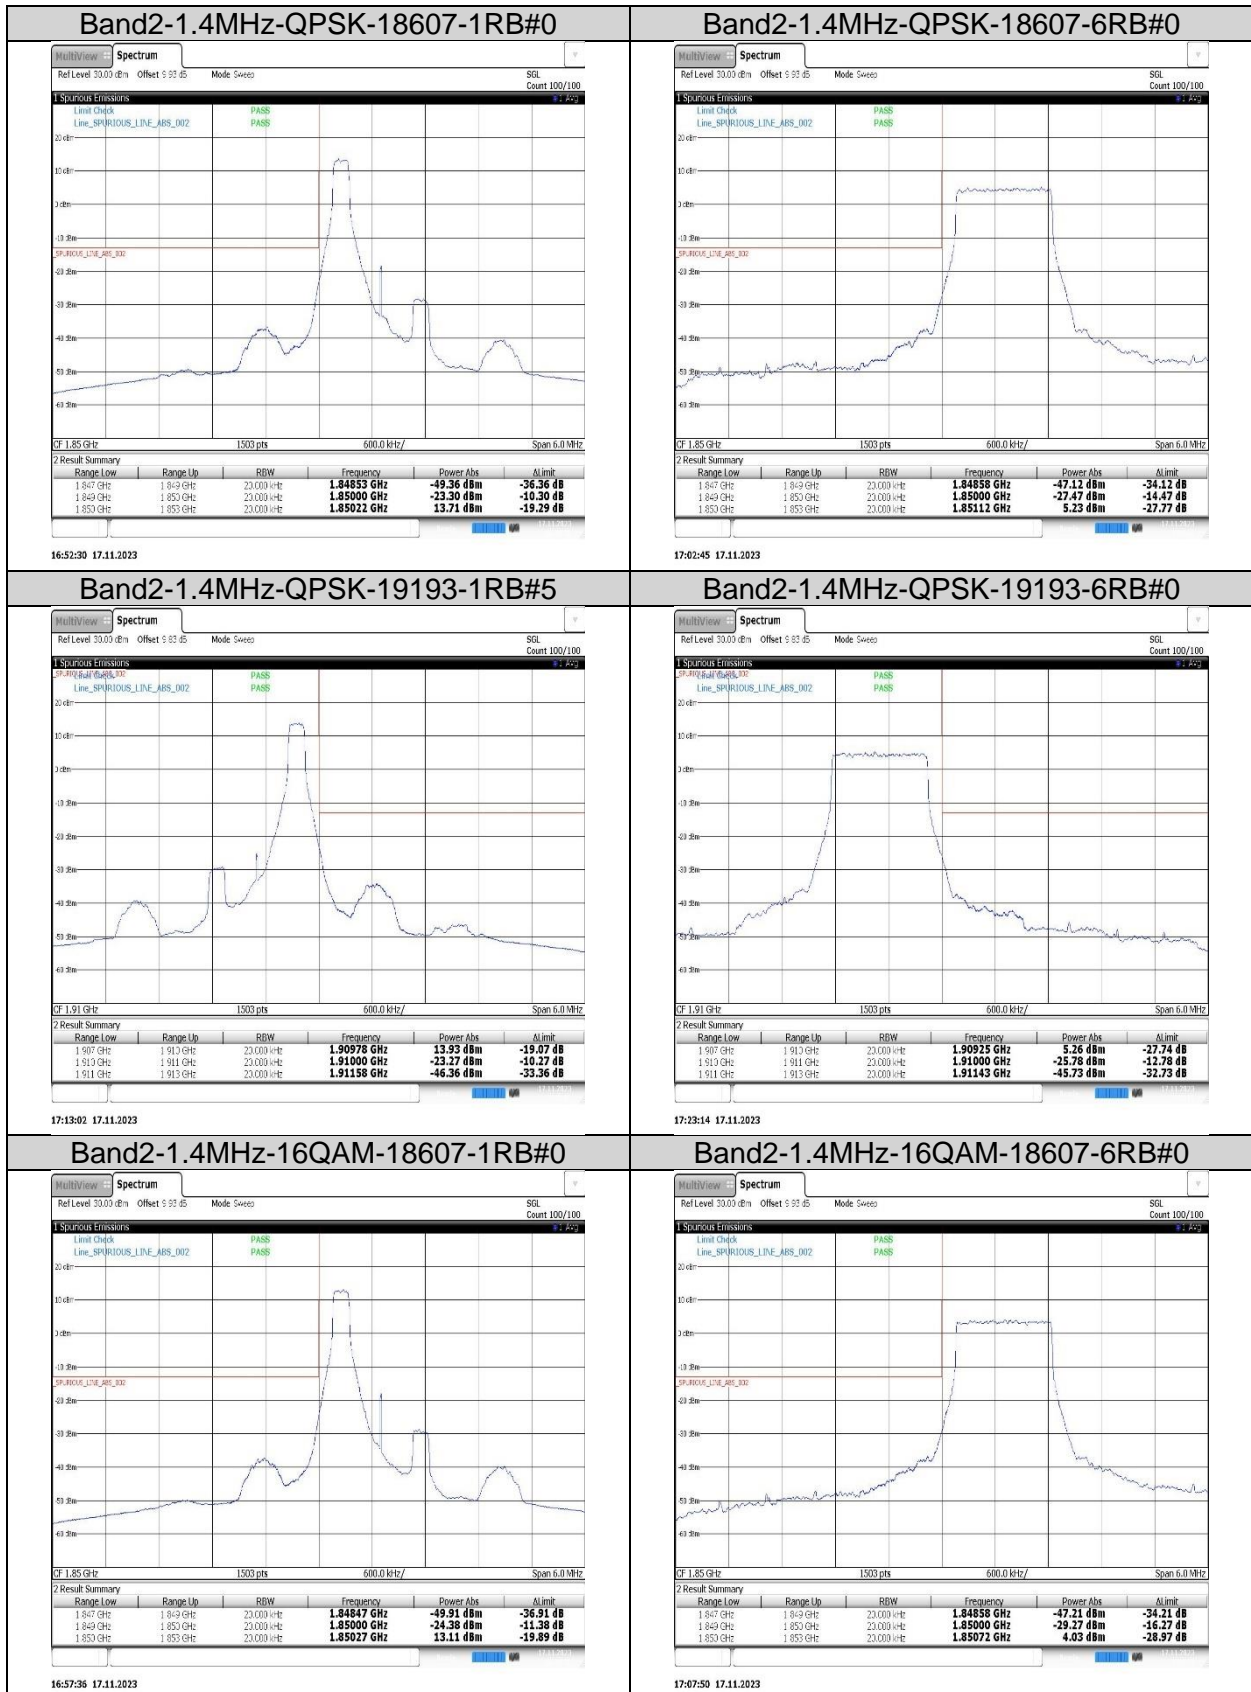

8.4.2. Test Graphs