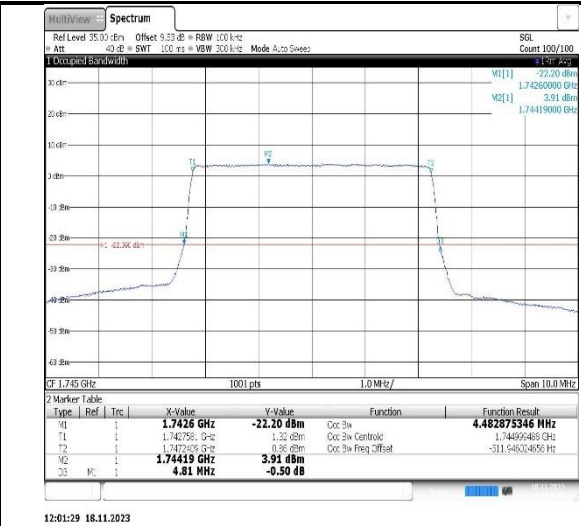

Band66-5MHz-16QAM-132322-25RB#0

12:01:29 18.11.2023

Band66-15MHz-QPSK-132322-75RB#0