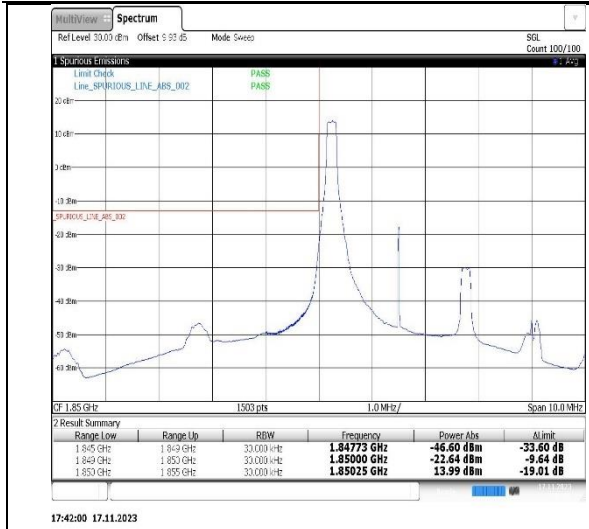

17:42:00 17.11.2023