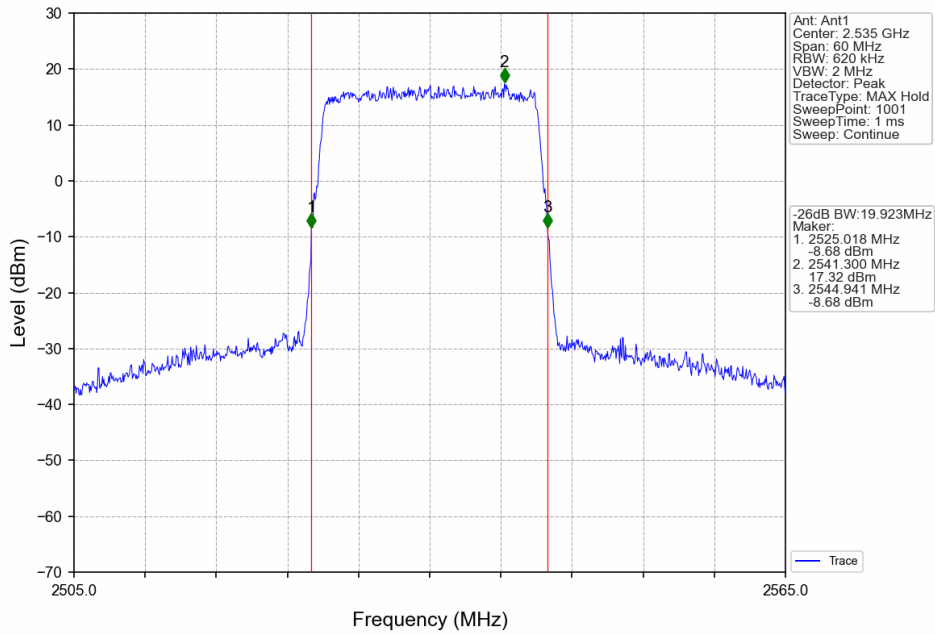

Band7\_20MHz\_QPSK\_MCH\_2535MHz\_RB\_100\_0\_NTNV

Band7\_20MHz\_QPSK\_HCH\_2560MHz\_RB\_100\_0\_NTNV

Band7\_20MHz\_16QAM\_LCH\_2510MHz\_RB\_100\_0\_NTNV

Band7\_20MHz\_16QAM\_MCH\_2535MHz\_RB\_100\_0\_NTNV

Band7\_20MHz\_16QAM\_HCH\_2560MHz\_RB\_100\_0\_NTNV