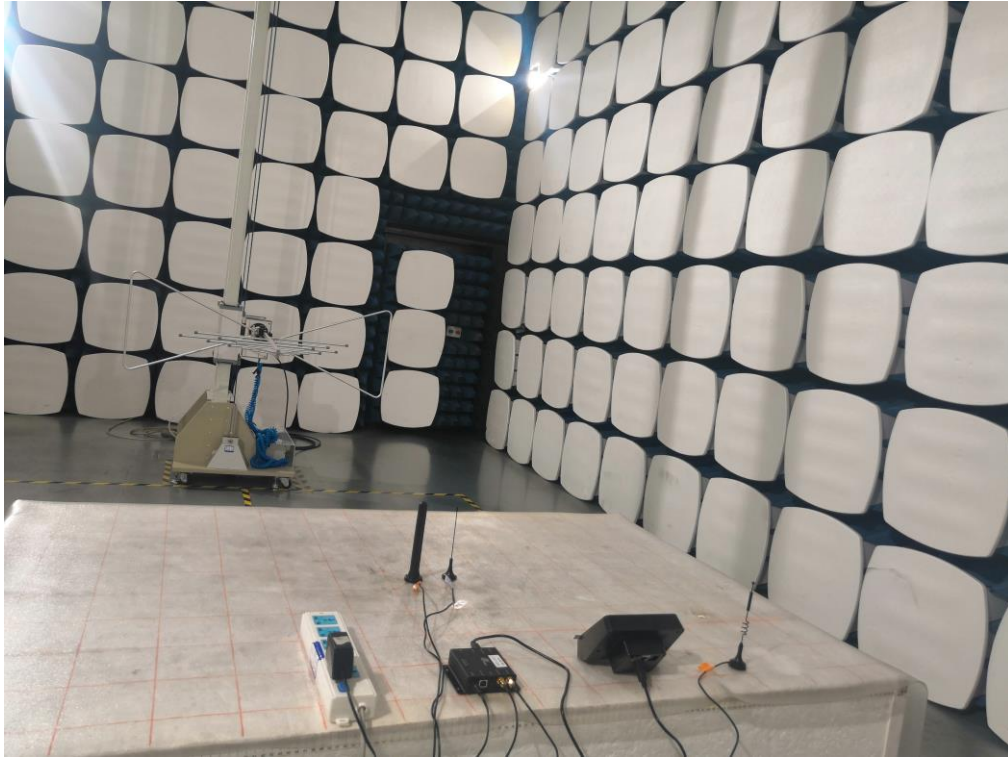

7 Test Setup Photo

Radiated Spurious Emission
Below 1GHz

Above 1GHz

8 EUT Constructional Details

Reference to the test report No. CCISE190808701.

-----End of report-----