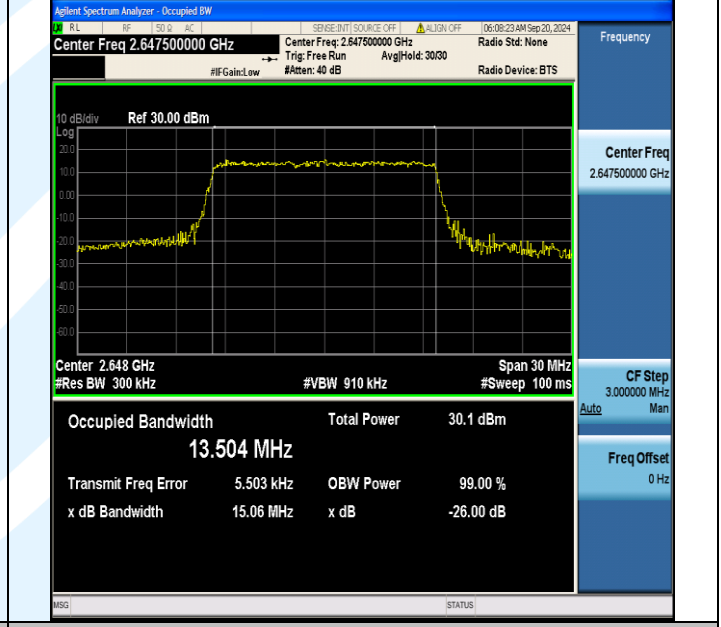

Band41(2555-2655)-15MHz-16QAM-40315-75RB#0-PASS

Band41(2555-2655)-15MHz-16QAM-41165-75RB#0-PASS