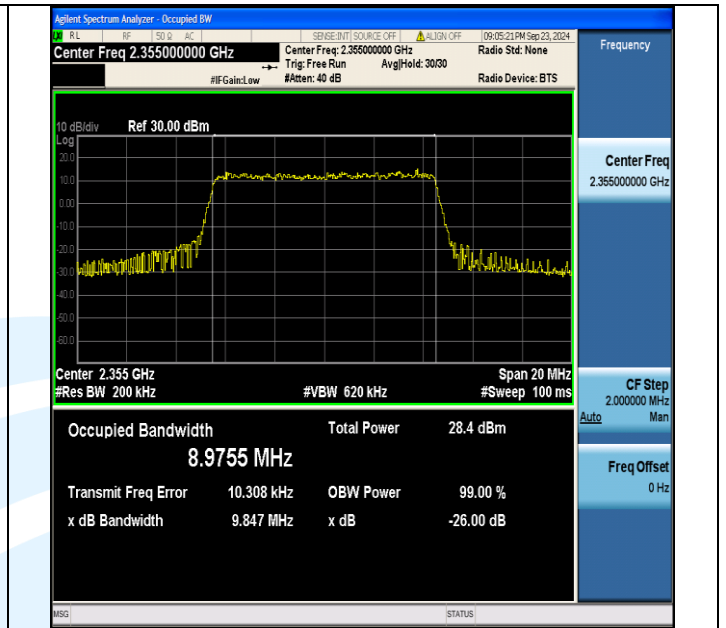

Band40(2350-2360)-5MHz-16QAM-39225-25RB#0-PASS

Band40(2350-2360)-10MHz-16QAM-39200-50RB#0-PASS