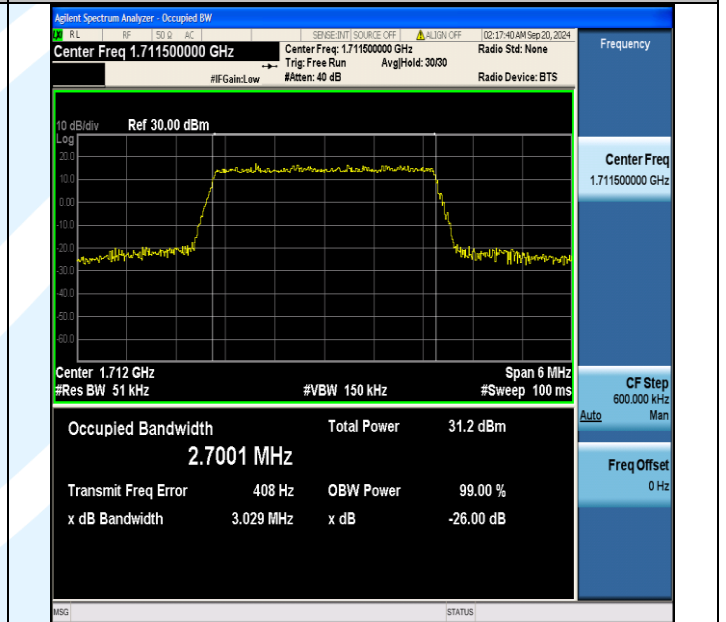

Band66-3MHz-QPSK-132322-15RB#0-PASS

Band66-3MHz-16QAM-131987-15RB#0-PASS