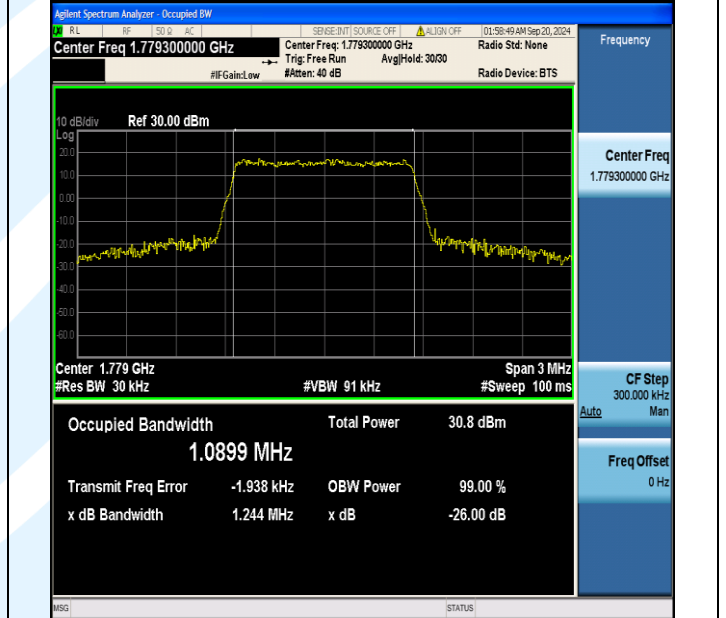

Band66-1.4MHz-QPSK-132322-6RB#0-PASS

Band66-1.4MHz-QPSK-132665-6RB#0-PASS

Band66-1.4MHz-16QAM-131979-6RB#0-PASS

Band66-1.4MHz-16QAM-132322-6RB#0-PASS

Band66-1.4MHz-16QAM-132665-6RB#0-PASS

Band66-3MHz-QPSK-131987-15RB#0-PASS