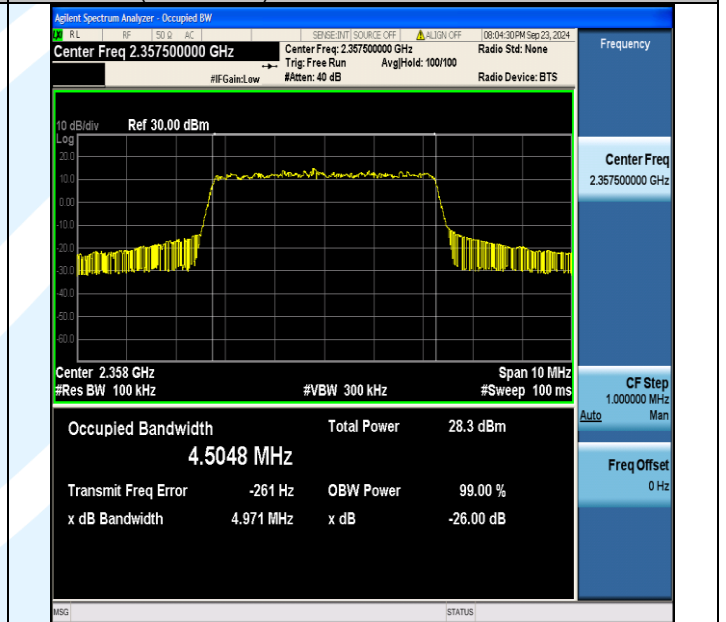

Band40(2350-2360)-5MHz-16QAM-39175-25RB#0-PASS

Band40(2350-2360)-5MHz-16QAM-39225-25RB#0-PASS