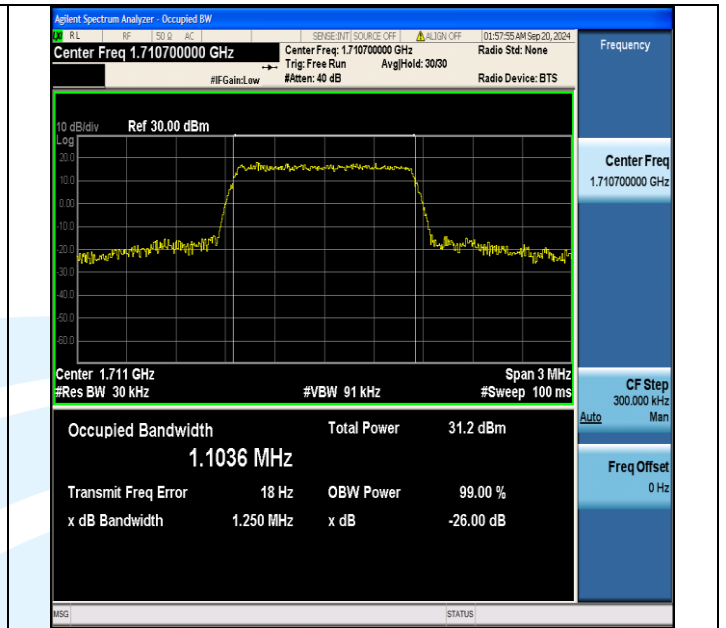

Band66-1.4MHz-QPSK-132322-6RB#0-PASS

Band66-1.4MHz-16QAM-131979-6RB#0-PASS