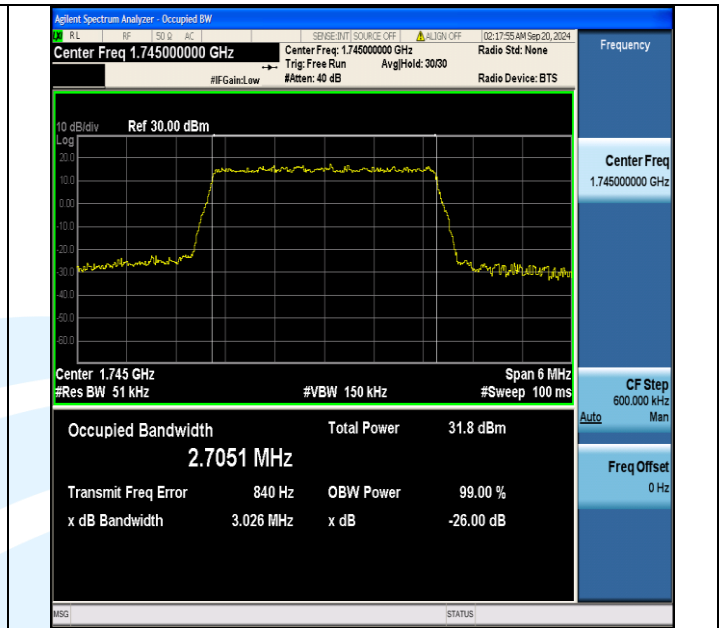

Band66-1.4MHz-QPSK-132322-6RB#0-PASS

Band66-1.4MHz-QPSK-132665-6RB#0-PASS

Band66-1.4MHz-16QAM-131979-6RB#0-PASS

Band66-1.4MHz-16QAM-132322-6RB#0-PASS

Band66-1.4MHz-16QAM-132665-6RB#0-PASS

Band66-3MHz-QPSK-131987-15RB#0-PASS