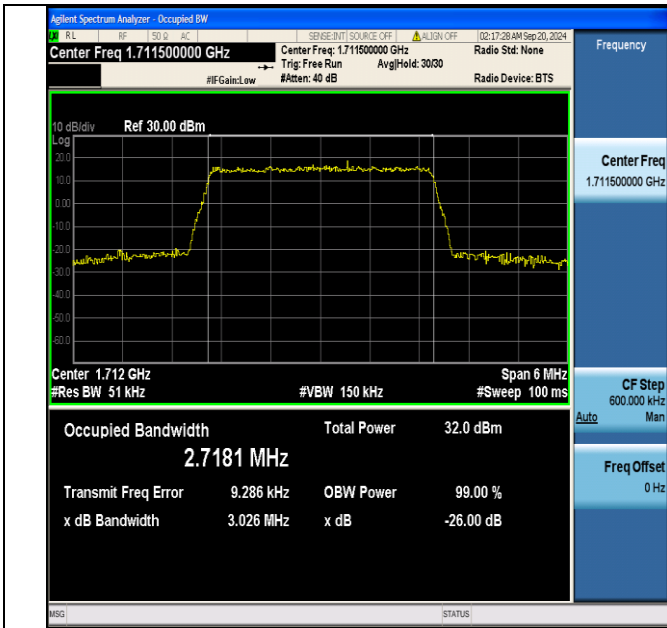

Band66-1.4MHz-QPSK-132322-6RB#0-PASS

Band66-1.4MHz-QPSK-132665-6RB#0-PASS

Band66-1.4MHz-16QAM-131979-6RB#0-PASS

Band66-1.4MHz-16QAM-132322-6RB#0-PASS

Band66-1.4MHz-16QAM-132665-6RB#0-PASS

Band66-3MHz-QPSK-131987-15RB#0-PASS