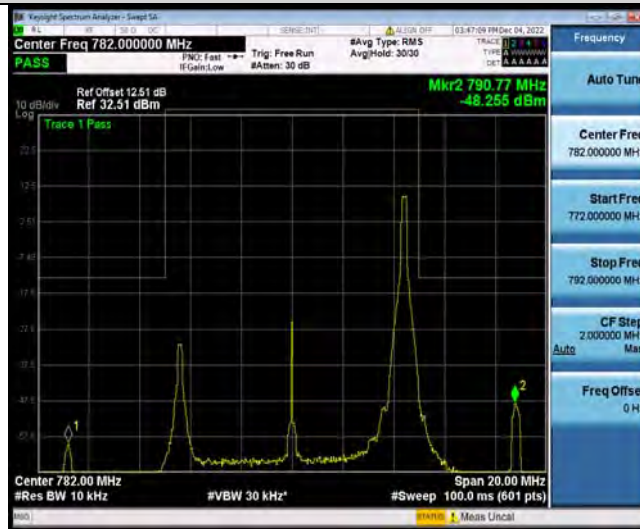

Band13-10MHz-16QAM-23230-1RB#49

Band13-10MHz-16QAM-23230-50RB#0

BUREAU VERITAS

Test Report No.: W7L-P22110037RF06

Band13-10MHz-64QAM-23230-1RB#0

Band13-10MHz-64QAM-23230-1RB#49

Band13-10MHz-64QAM-23230-50RB#0