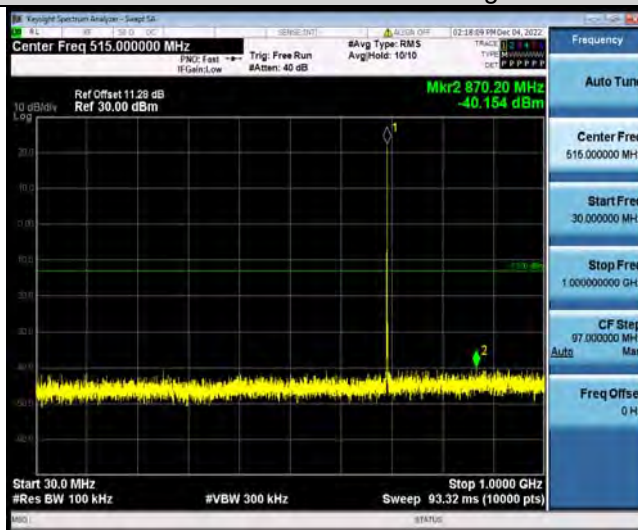

Band12-1.4MHz-64QAM-23017-1RB#0-Range1:30~10000MHz