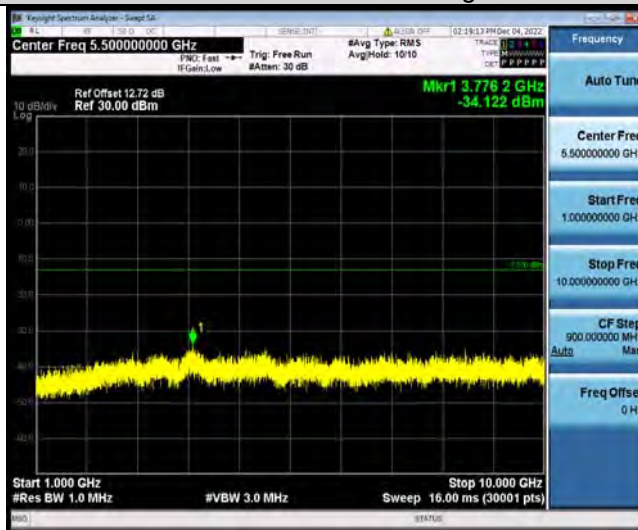

Band12-1.4MHz-16QAM-23173-1RB#0-Range2:1000~10000MHz