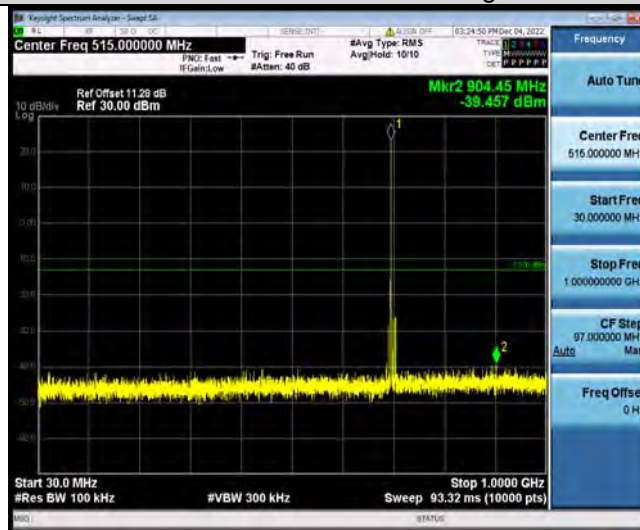

Band12-10MHz-64QAM-23095-1RB#0-Range1:30~1000MHz