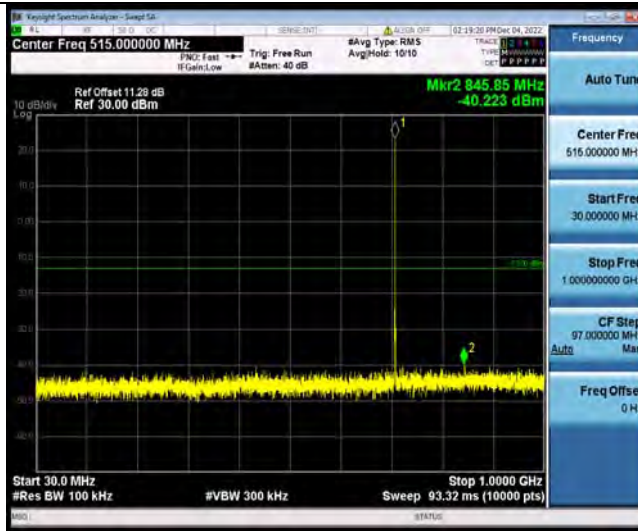

Test Report No.: W7L-P22110037RF06

Band12-1.4MHz-64QAM-23095-1RB#0-Range1:30~1000MHz

Band12-1.4MHz-64QAM-23095-1RB#0-Range2:1000~10000MHz

Band12-1.4MHz-64QAM-23173-1RB#0-Range1:30~1000MHz

BUREAU VERITAS

Test Report No.: W7L-P22110037RF06