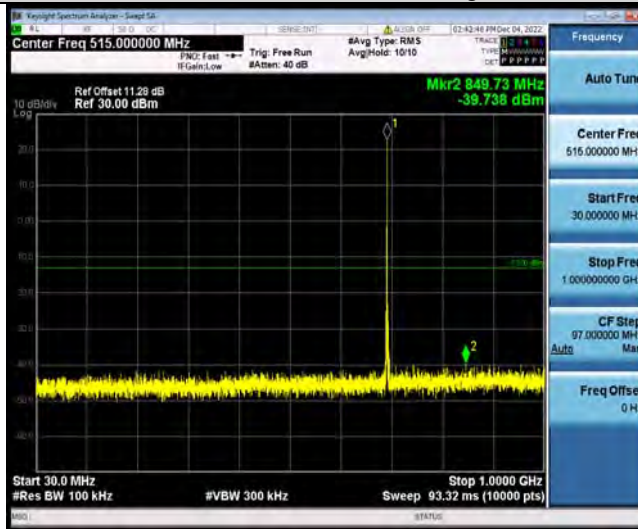

Band12-3MHz-QPSK-23025-1RB#0-Range1:30~100MHz