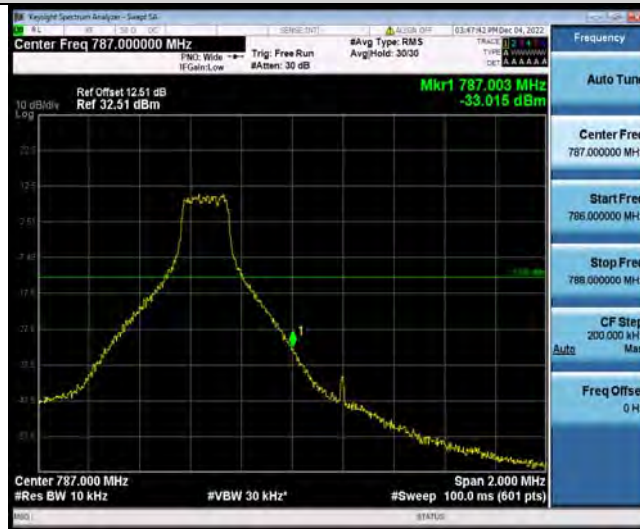

Band13-5MHz-64QAM-23255-25RB#0