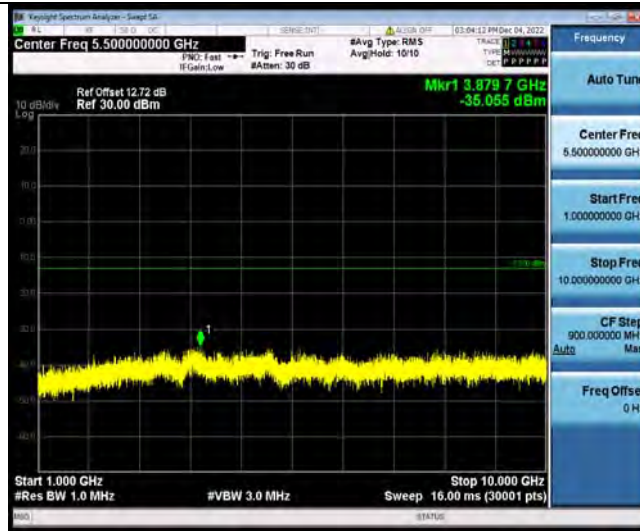

Band12-5MHz-64QAM-23035-1RB#0-Range2:1000~10000MHz

BUREAU VERITAS

Test Report No.: W7L-P22110037RF06