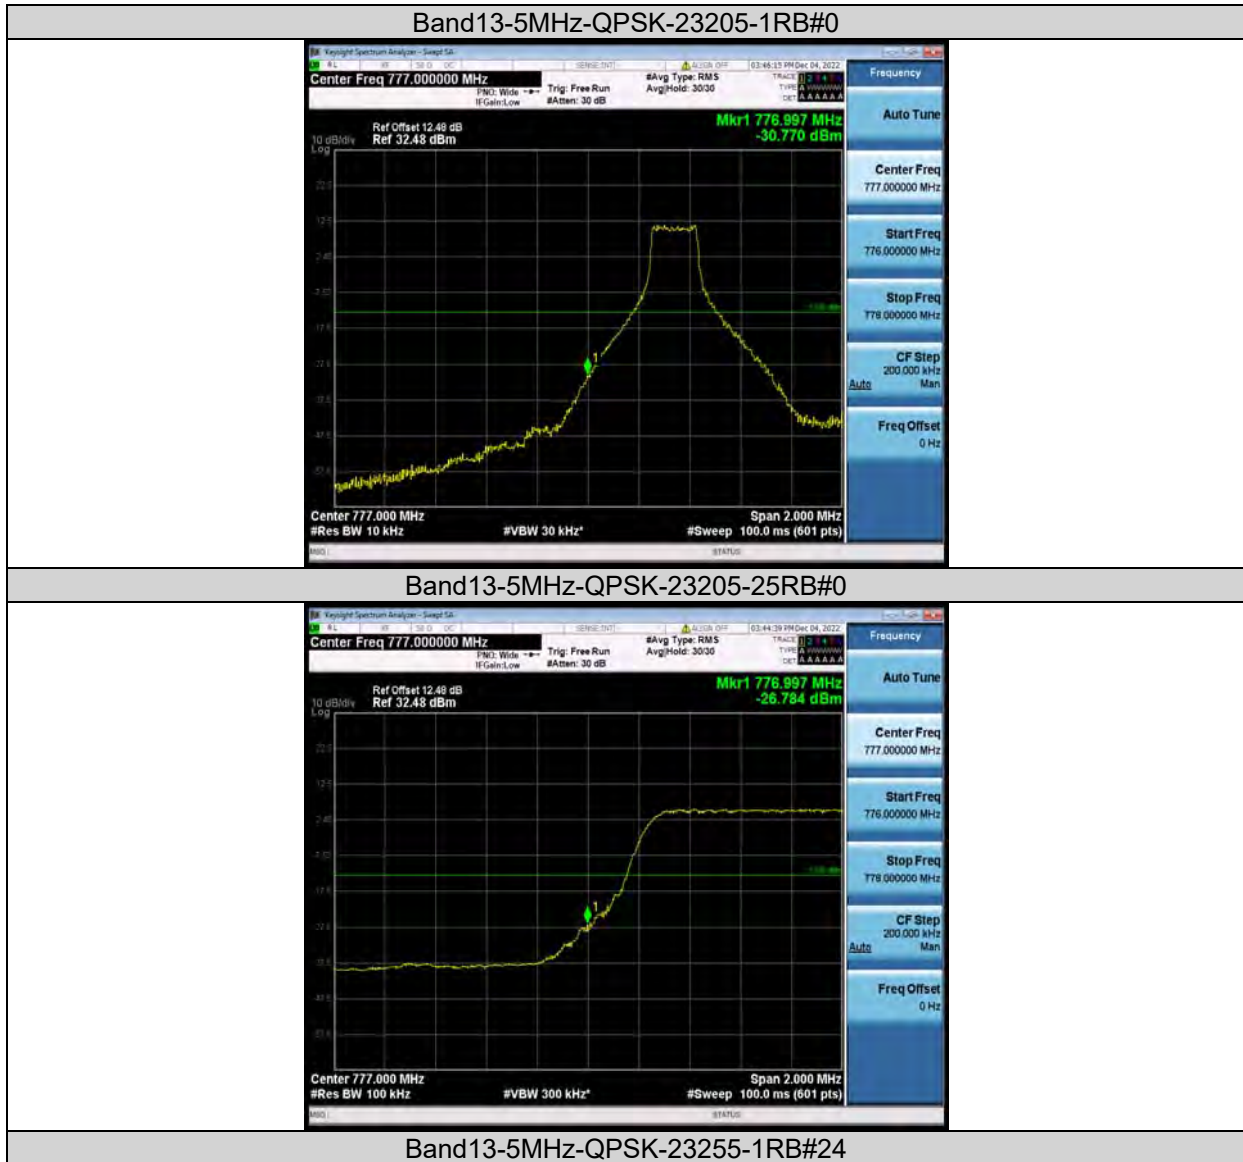

Test Graphs