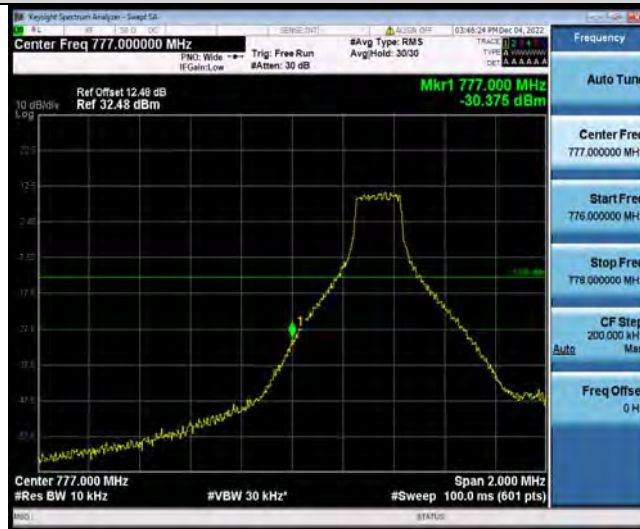

Test Graphs

BUREAU VERITAS

Test Report No.: W7L-P22110037RF06

Band13-5MHz-QPSK-23255-25RB#0

Band13-5MHz-16QAM-23205-1RB#0

Band13-5MHz-16QAM-23205-25RB#0

BUREAU VERITAS

Test Report No.: W7L-P22110037RF06