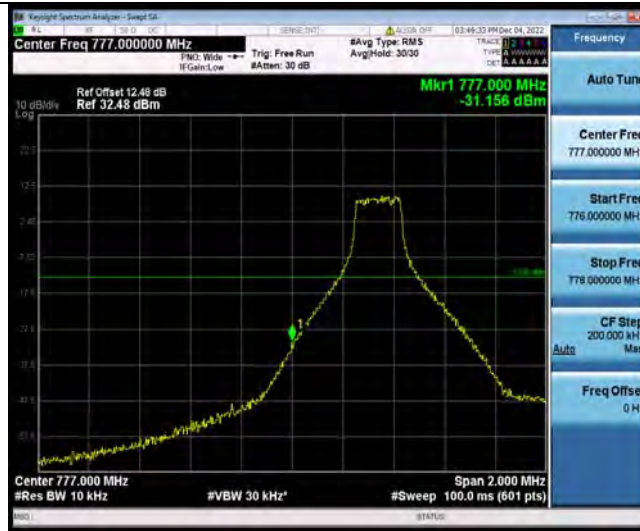

BUREAU VERITAS

Test Report No.: W7L-P22110037RF06

Band13-5MHz-64QAM-23205-25RB#0