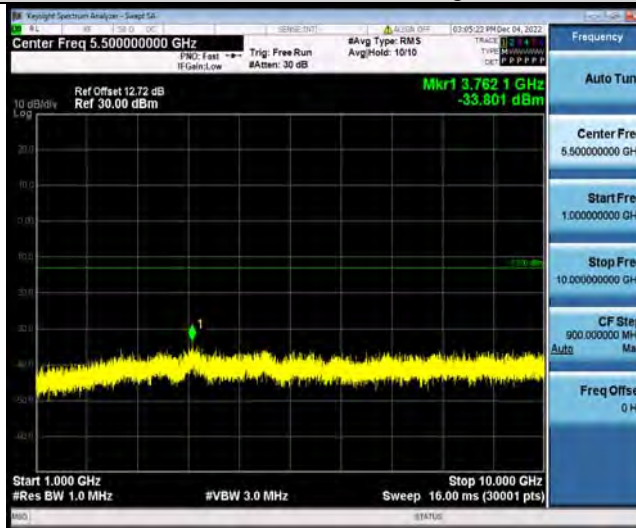

Band12-5MHz-64QAM-23155-1RB#0-Range2:1000~10000MHz