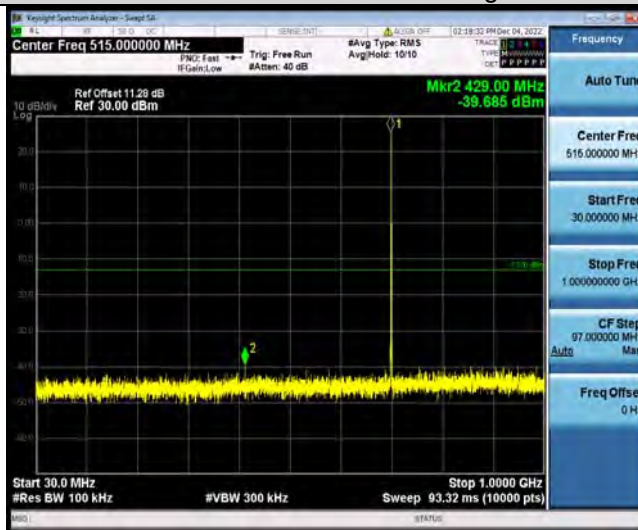

Band12-1.4MHz-16QAM-23095-1RB#0-Range1:30~1000MHz