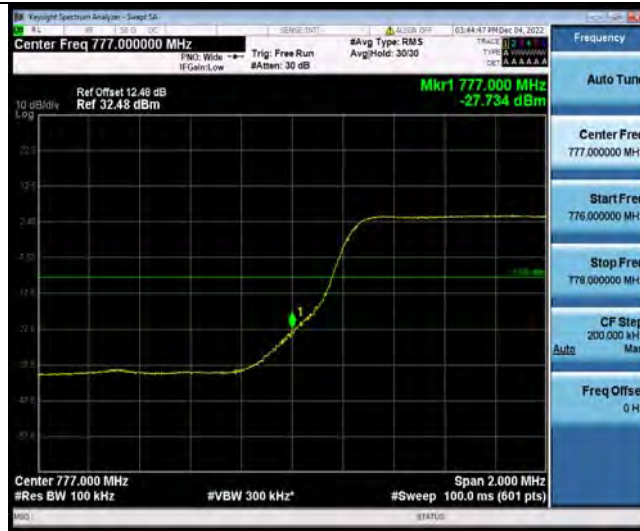

Test Graphs

BUREAU VERITAS

Test Report No.: W7L-P22110037RF06

Band13-5MHz-QPSK-23255-25RB#0

Band13-5MHz-16QAM-23205-1RB#0

Band13-5MHz-16QAM-23205-25RB#0

BUREAU VERITAS

Test Report No.: W7L-P22110037RF06