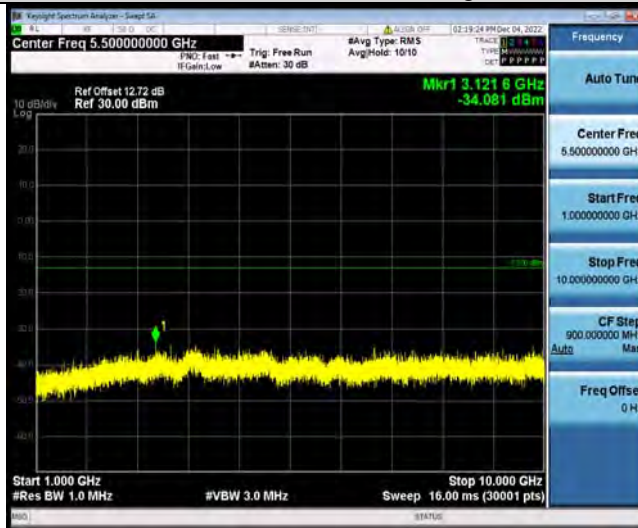

Band12-1.4MHz-64QAM-23173-1RB#0-Range2:1000~10000MHz