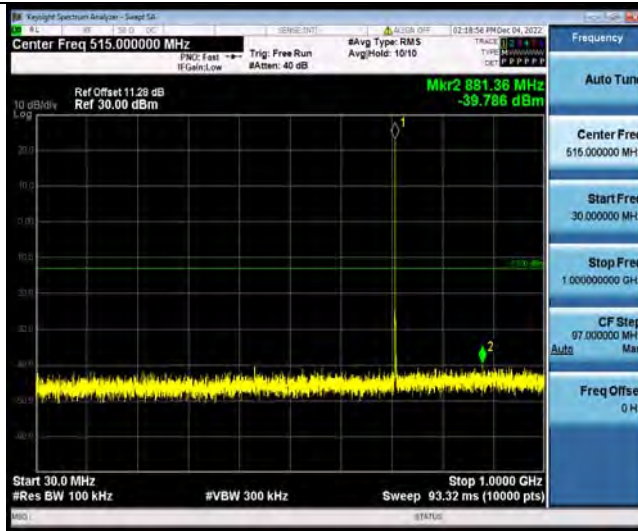

Band12-1.4MHz-QPSK-23173-1RB#0-Range1:30~1000MHz

BUREAU VERITAS

Test Report No.: W7L-P22110037RF06