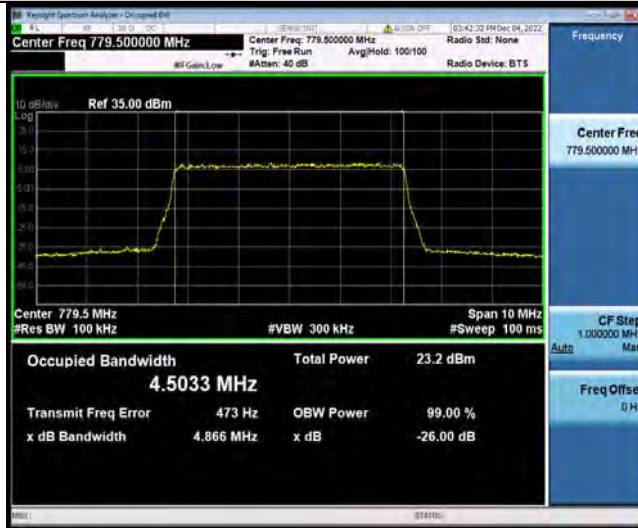

Band13-5MHz-16QAM-23230-25RB#0