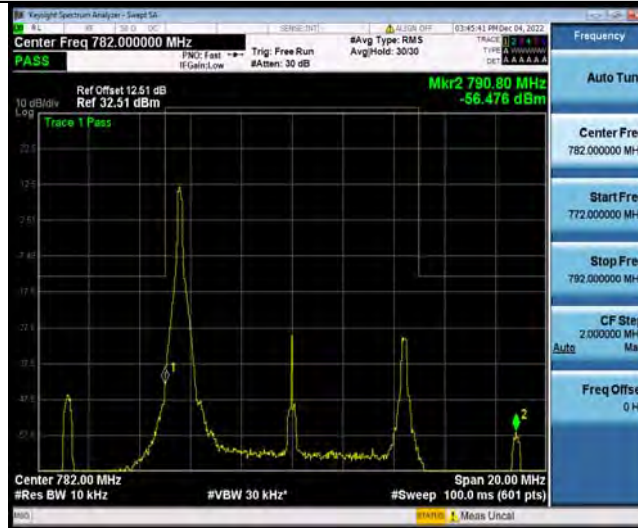

Band13-10MHz-QPSK-23230-1RB#49