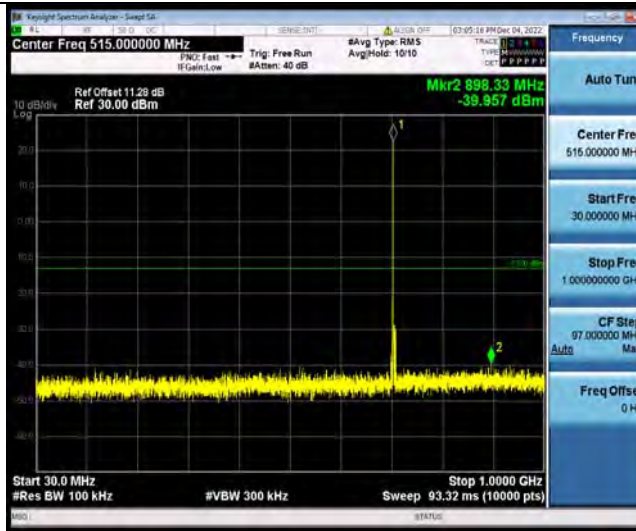

Test Report No.: W7L-P22110037RF06

Band12-5MHz-64QAM-23095-1RB#0-Range1:30~1000MHz

Band12-5MHz-64QAM-23095-1RB#0-Range2:1000~10000MHz

Band12-5MHz-64QAM-23155-1RB#0-Range1:30~1000MHz

BUREAU VERITAS

Test Report No.: W7L-P22110037RF06