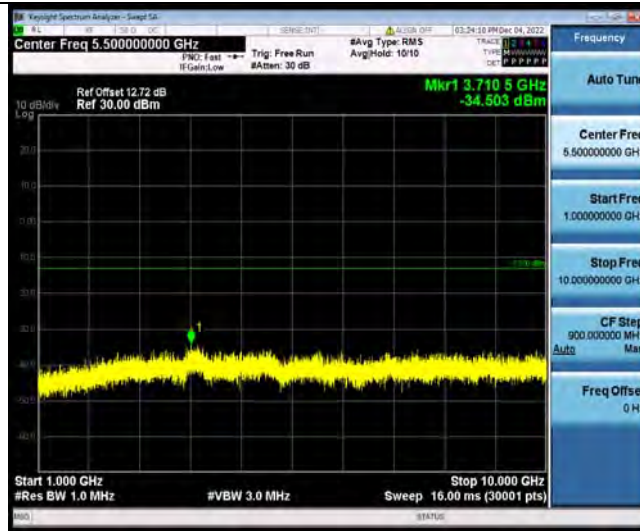

Band12-10MHz-16QAM-23060-1RB#0-Range2:1000~10000MHz

BUREAU VERITAS

Test Report No.: W7L-P22110037RF06