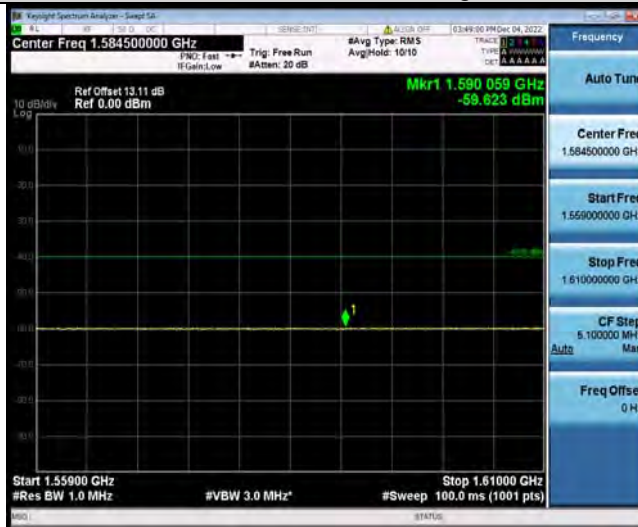

Band13-5MHz-64QAM-23205-1RB#0-Range5:1559~1610MHz