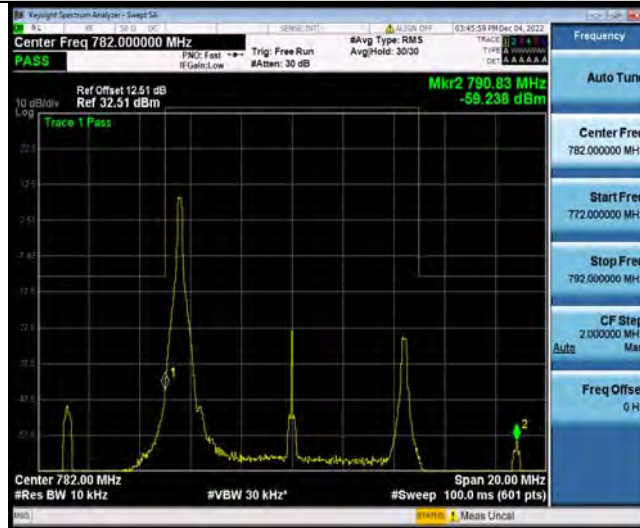

Band13-10MHz-16QAM-23230-1RB#49

Band13-10MHz-16QAM-23230-50RB#0

BUREAU VERITAS

Test Report No.: W7L-P22110037RF06

Band13-10MHz-64QAM-23230-1RB#0

Band13-10MHz-64QAM-23230-1RB#49

Band13-10MHz-64QAM-23230-50RB#0