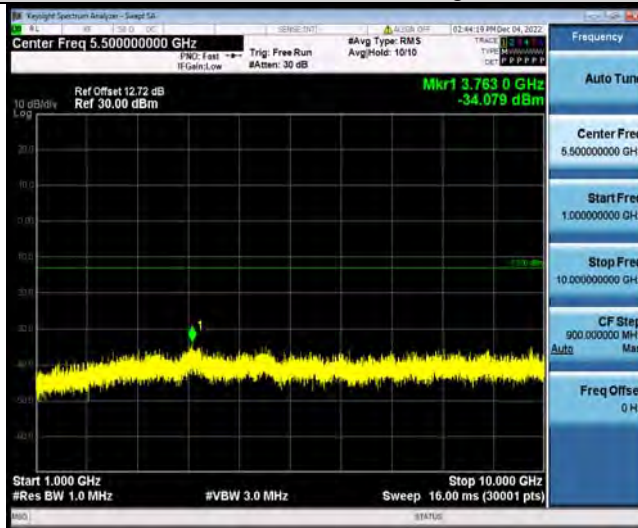

Band12-3MHz-64QAM-23165-1RB#0-Range2:1000~10000MHz