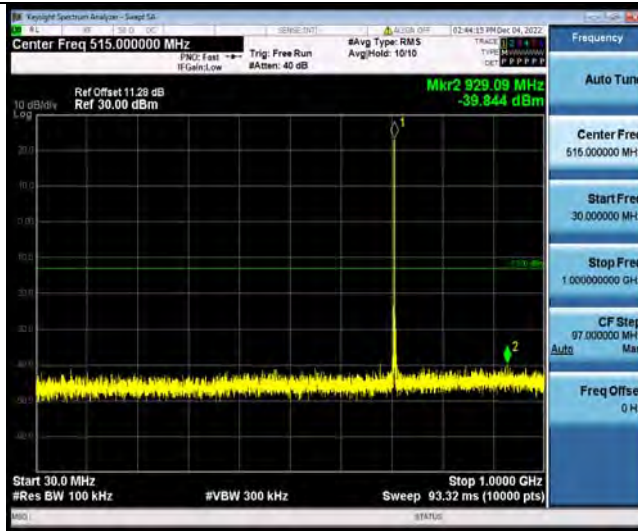

Test Report No.: W7L-P22110037RF06

Band12-3MHz-64QAM-23095-1RB#0-Range1:30~1000MHz

Band12-3MHz-64QAM-23095-1RB#0-Range2:1000~10000MHz

Band12-3MHz-64QAM-23165-1RB#0-Range1:30~1000MHz

BUREAU VERITAS

Test Report No.: W7L-P22110037RF06