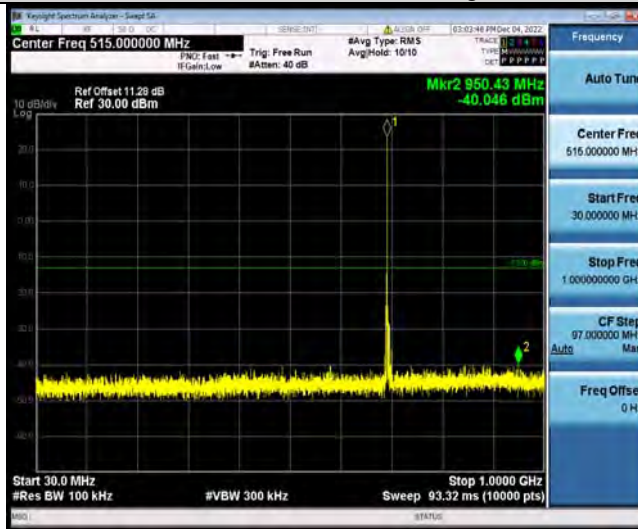

Band12-5MHz-QPSK-23035-1RB#0-Range1:30~1000MHz