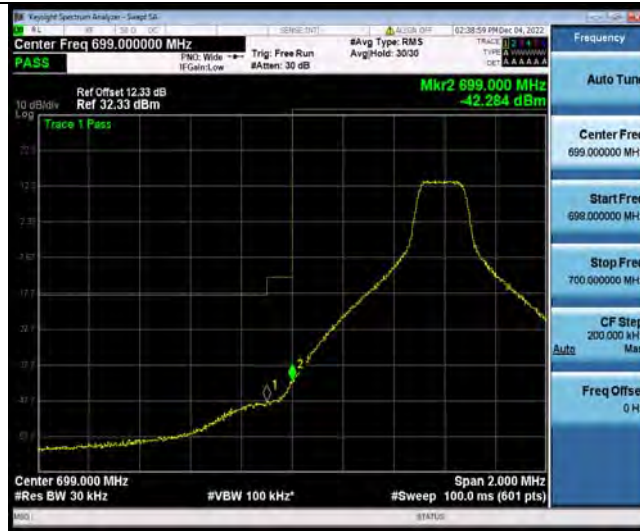

BUREAU VERITAS

Test Report No.: W7L-P22110037RF06

Band12-10MHz-64QAM-23060-50RB#0

Band12-10MHz-64QAM-23130-1RB#49

Band12-10MHz-64QAM-23130-50RB#0

BUREAU
VERITAS

Test Report No.: W7L-P22110037RF06

Test Report No.: W7L-P22110037RF06