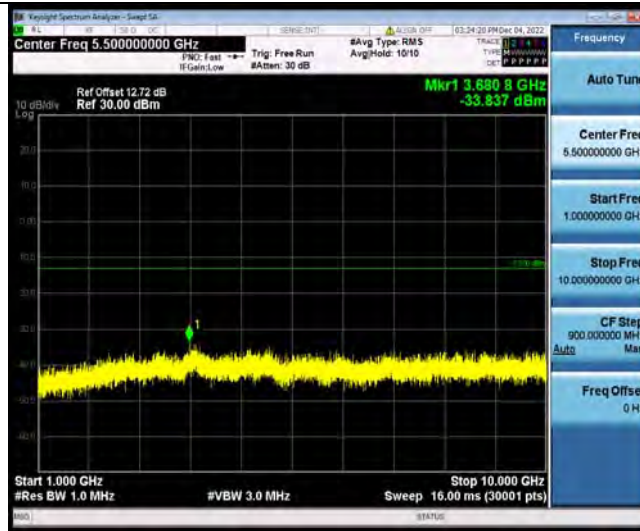

Band12-10MHz-64QAM-23060-1RB#0-Range2:1000~10000MHz

BUREAU VERITAS

Test Report No.: W7L-P22110037RF06