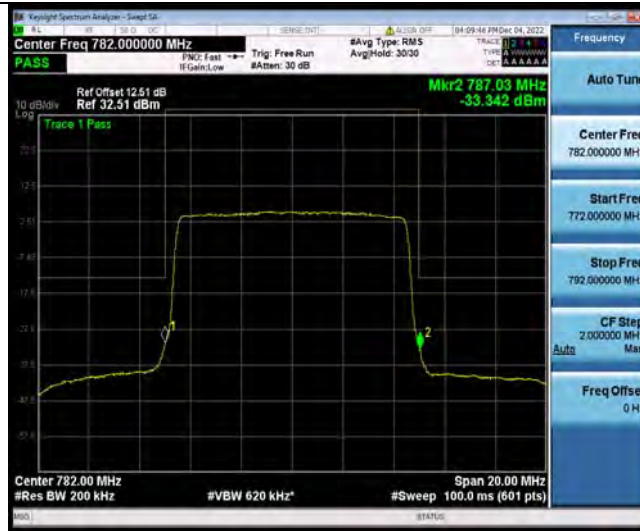

Band13-10MHz-16QAM-23230-1RB#49

Band13-10MHz-16QAM-23230-50RB#0

BUREAU VERITAS

Test Report No.: W7L-P22110037RF06

Band13-10MHz-64QAM-23230-1RB#0

Band13-10MHz-64QAM-23230-1RB#49

Band13-10MHz-64QAM-23230-50RB#0