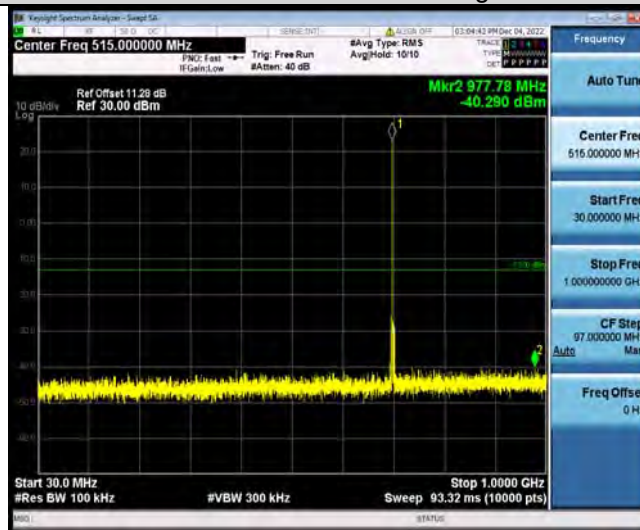

Band12-5MHz-64QAM-23095-1RB#0-Range1:30~1000MHz