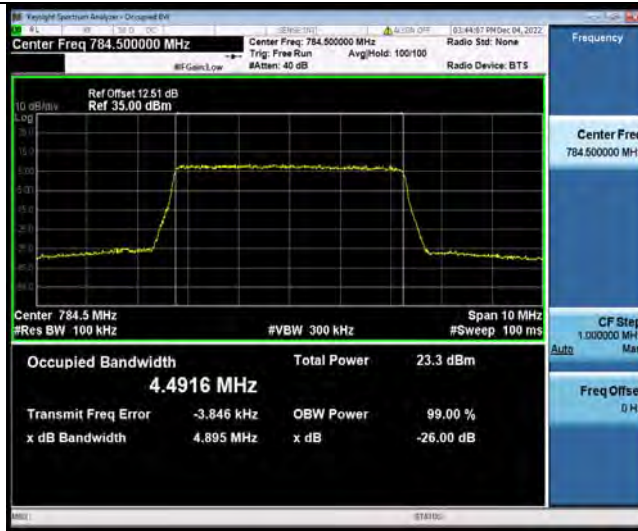

BUREAU VERITAS

Test Report No.: W7L-P22110037RF06

Band13-5MHz-64QAM-23205-25RB#0