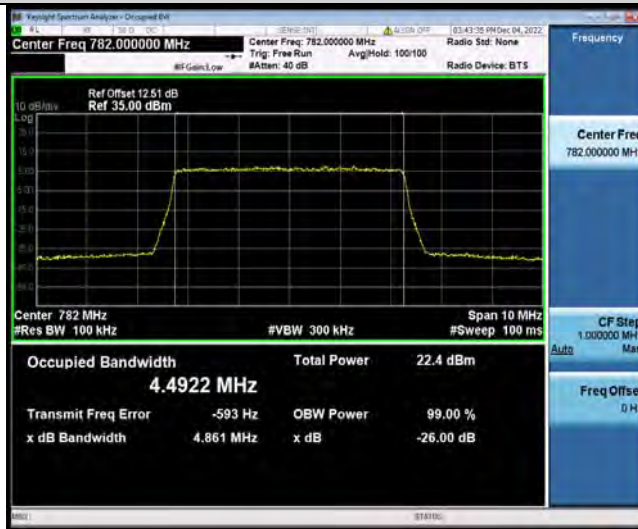

Band13-5MHz-64QAM-23255-25RB#0