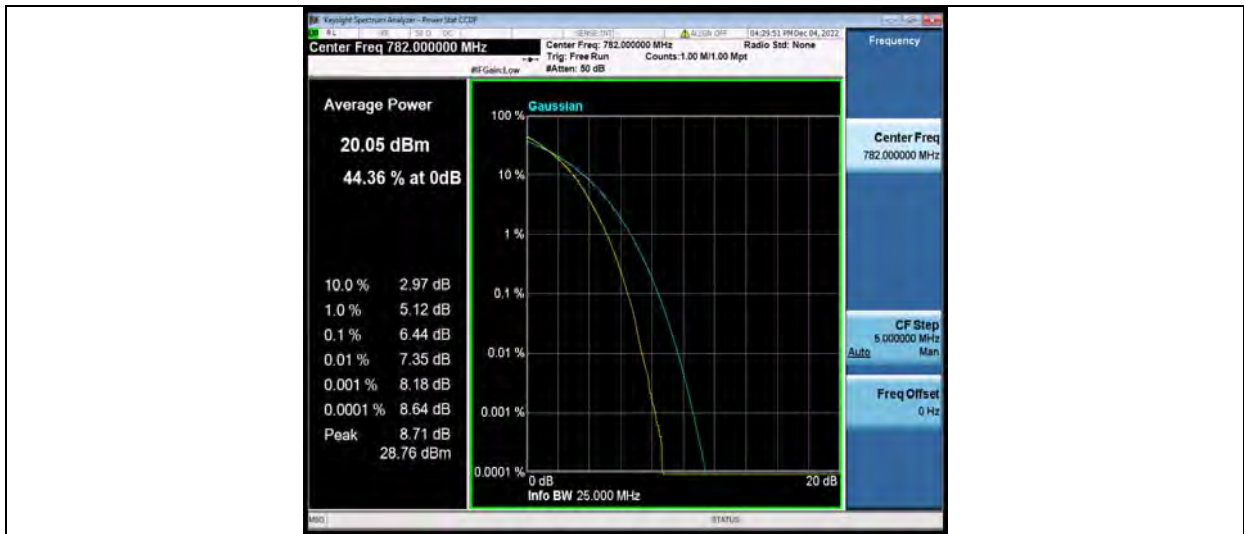

BUREAU
VERITAS

Test Report No.: W7L-P22110037RF06