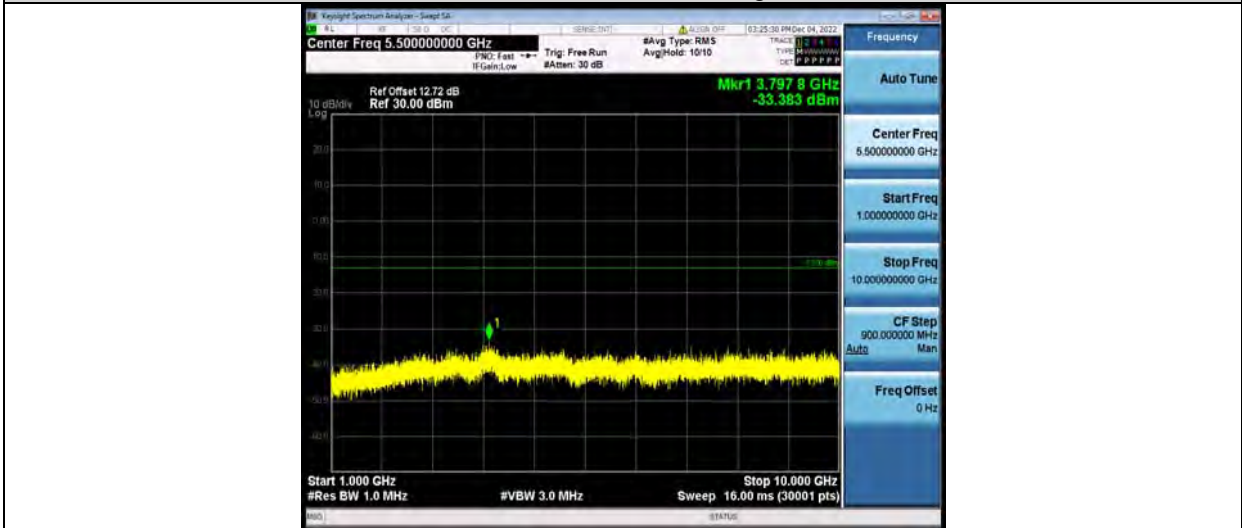

Band12-10MHz-64QAM-23130-1RB#0-Range2:1000~10000MHz