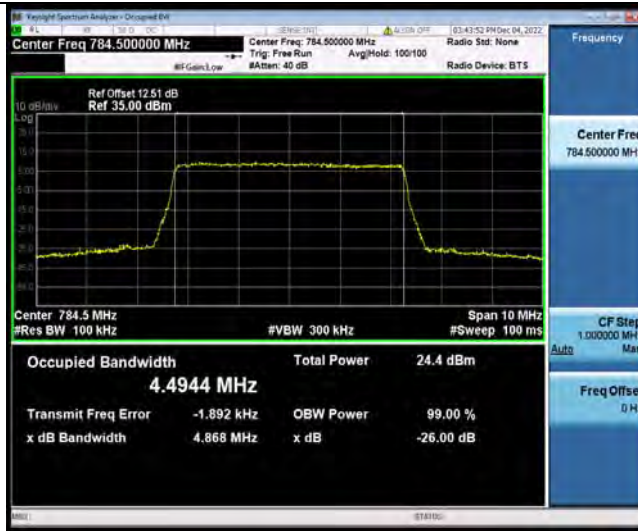

BUREAU VERITAS

Test Report No.: W7L-P22110037RF06

Band13-5MHz-16QAM-23205-25RB#0