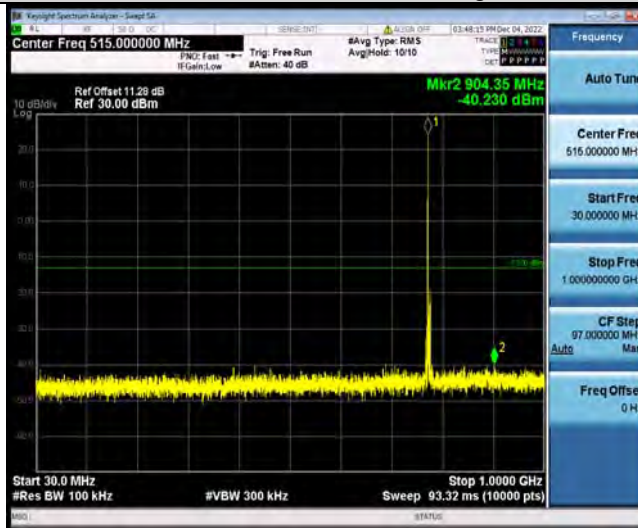

Band13-5MHz-16QAM-23205-1RB#0-Range1:30~1000MHz