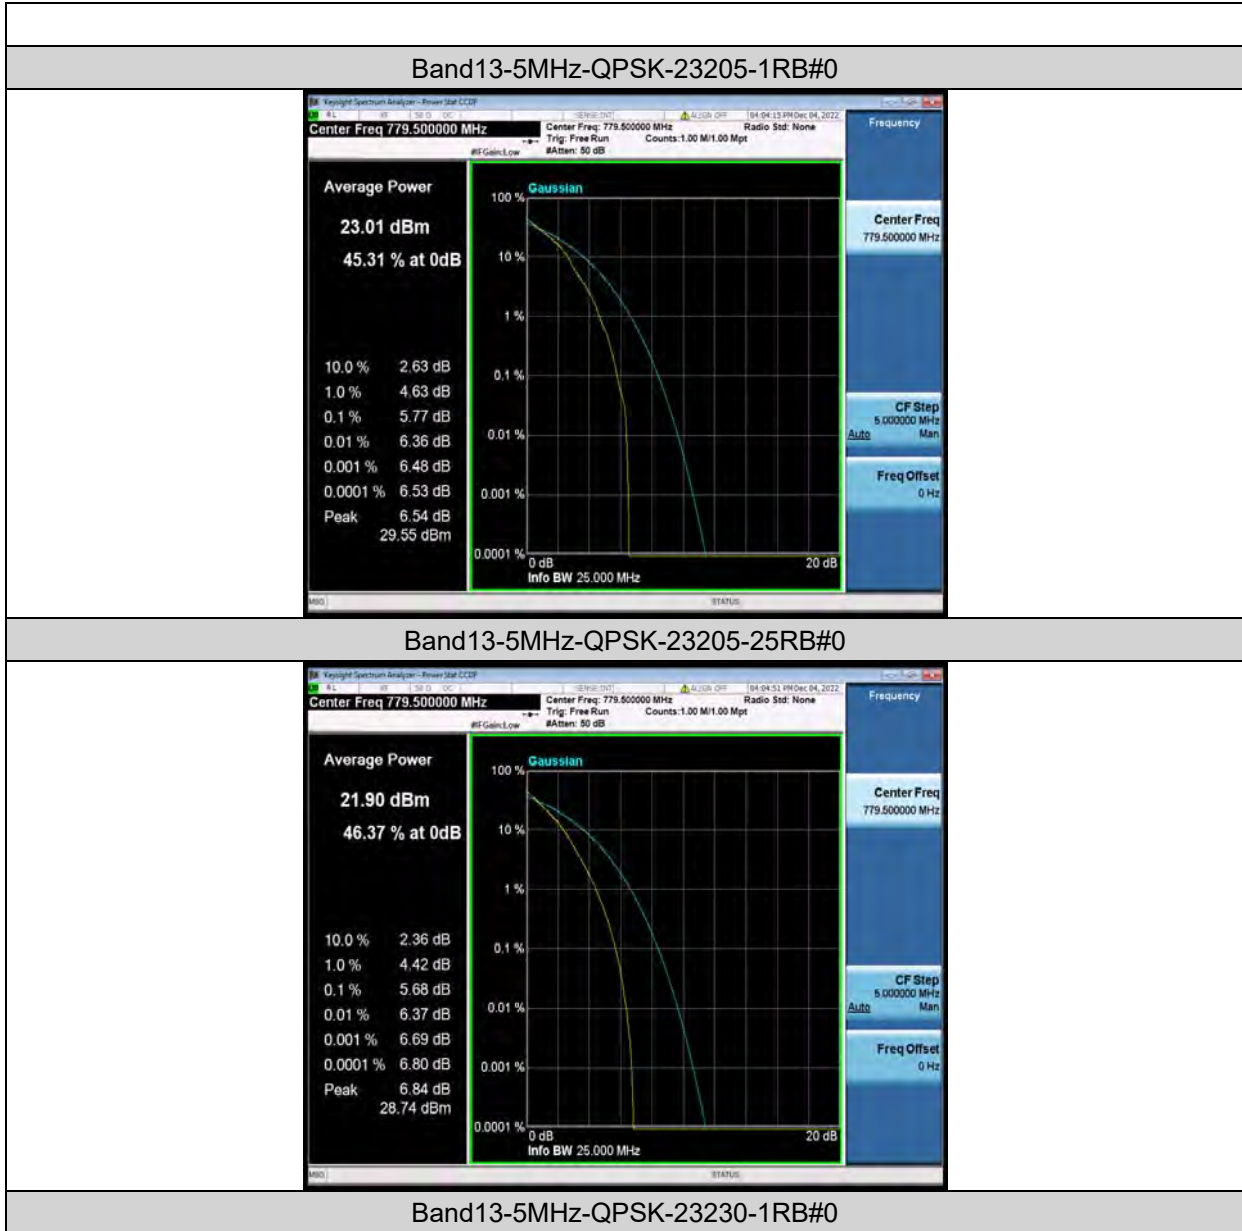

Test Graphs