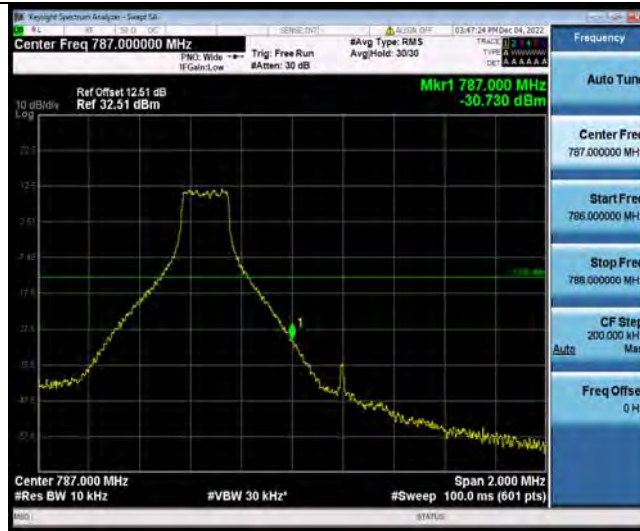

BUREAU VERITAS

Test Report No.: W7L-P22110037RF06

Band13-5MHz-QPSK-23255-25RB#0