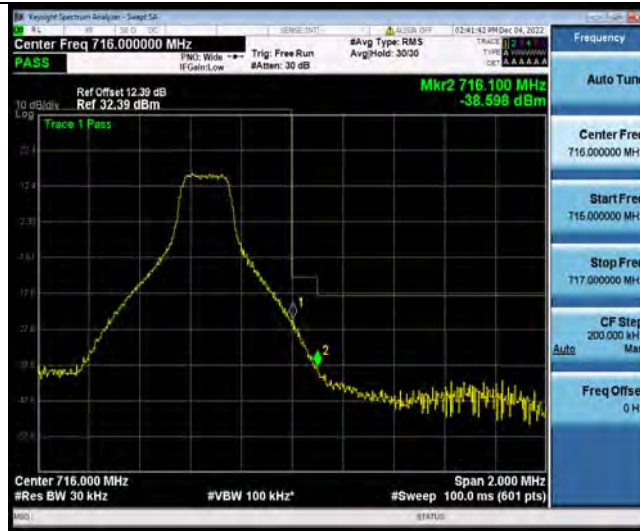

Band12-5MHz-QPSK-23035-25RB#0

Band12-5MHz-QPSK-23155-1RB#24

BUREAU VERITAS

Test Report No.: W7L-P22110037RF06

Band12-5MHz-QPSK-23155-25RB#0

Band12-5MHz-16QAM-23035-1RB#0

Band12-5MHz-16QAM-23035-25RB#0

BUREAU VERITAS