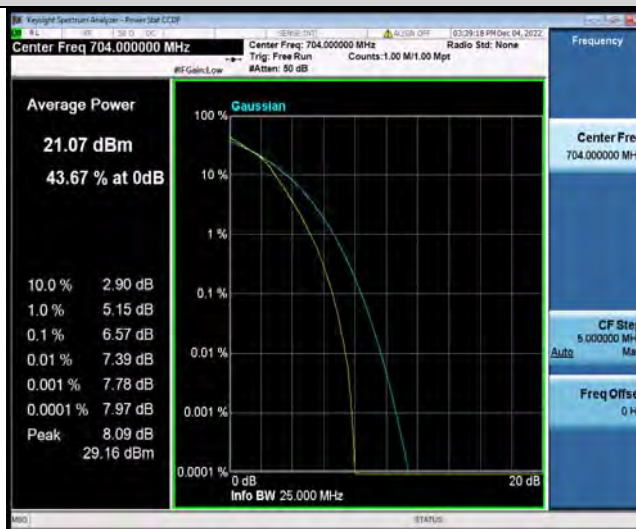

Band12-10MHz-QPSK-23130-1RB#0

Band12-10MHz-QPSK-23130-50RB#0

BUREAU
VERITAS

Test Report No.: W7L-P22110037RF06

Band12-10MHz-16QAM-23060-1RB#0

Band12-10MHz-16QAM-23060-50RB#0

Band12-10MHz-16QAM-23095-1RB#0

BUREAU
VERITAS