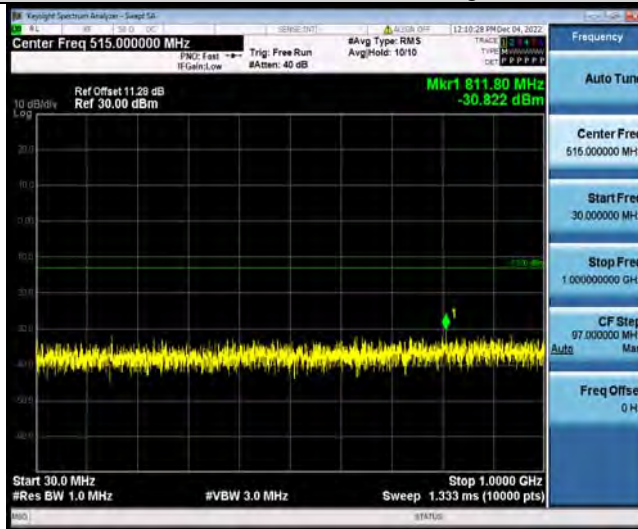

Band4-15MHz-QPSK-20325-1RB#0-Range1:30~1000MHz