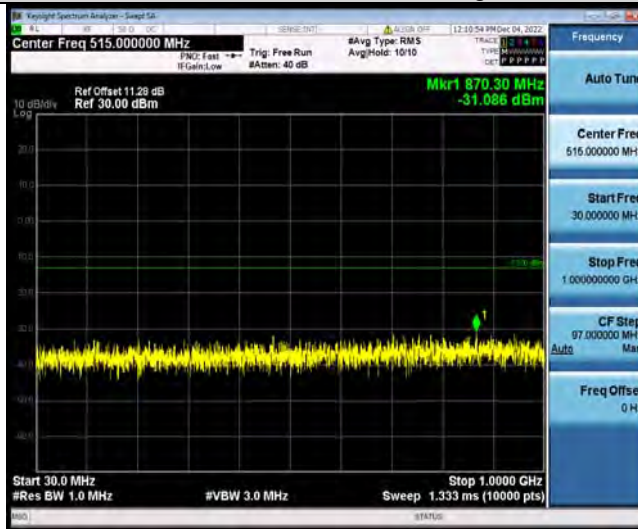

BUREAU VERITAS

Test Report No.: W7L-P22110037RF06

Band4-15MHz-64QAM-20175-1RB#0-Range2:1000~20000MHz

Band4-15MHz-64QAM-20325-1RB#0-Range1:30~1000MHz

Band4-15MHz-64QAM-20325-1RB#0-Range2:1000~20000MHz

BUREAU VERITAS