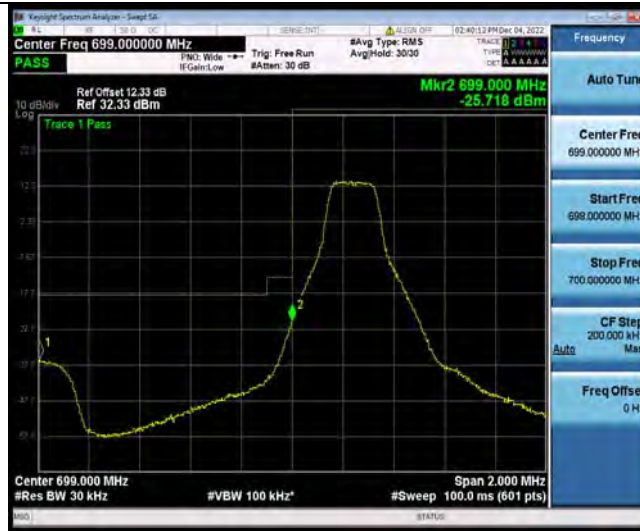

Band12-3MHz-64QAM-23025-1RB#0

BUREAU VERITAS

Test Report No.: W7L-P22110037RF06