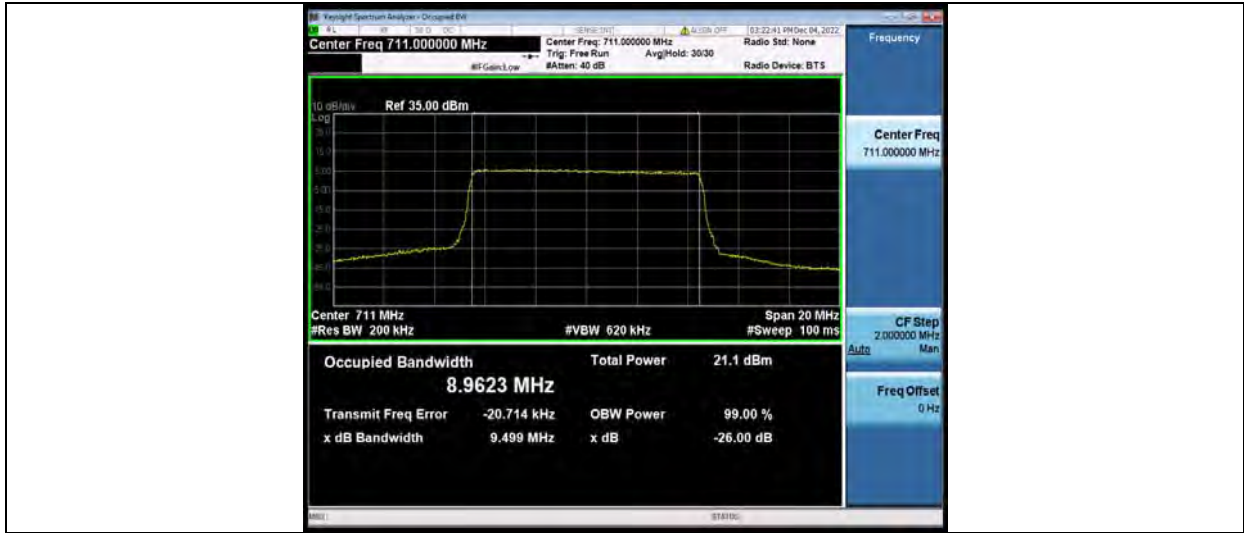

Band12-10MHz-64QAM-23095-50RB#0

Band12-10MHz-64QAM-23130-50RB#0

BUREAU
VERITAS

Test Report No.: W7L-P22110037RF06

Test Report No.: W7L-P22110037RF06

BAND EDGE

Test Result

Band	Bandwidth	Modulation	Channel	RB Configuration	Result(dBm)	Verdict
Band12	1.4MHz	QPSK	23017	1RB#0	-34.62,-23.68	PASS
Band12	1.4MHz	QPSK	23017	6RB#0	-34.22,-29.61	PASS
Band12	1.4MHz	QPSK	23173	1RB#5	-24.88,-32.31	PASS
Band12	1.4MHz	QPSK	23173	6RB#0	-30.42,-36.77	PASS
Band12	1.4MHz	16QAM	23017	1RB#0	-36.72,-25.38	PASS
Band12	1.4MHz	16QAM	23017	6RB#0	-34.52,-30.02	PASS
Band12	1.4MHz	16QAM	23173	1RB#5	-25.34,-33.53	PASS
Band12	1.4MHz	16QAM	23173	6RB#0	-32.00,-36.36	PASS
Band12	1.4MHz	64QAM	23017	1RB#0	-38.18,-26.00	PASS
Band12	1.4MHz	64QAM	23017	6RB#0	-35.34,-30.95	PASS
Band12	1.4MHz	64QAM	23173	1RB#5	-26.00,-35.19	PASS
Band12	1.4MHz	64QAM	23173	6RB#0	-32.00,-36.56	PASS
Band12	3MHz	QPSK	23025	1RB#0	-32.35,-23.47	PASS
Band12	3MHz	QPSK	23025	15RB#0	-33.91,-25.47	PASS
Band12	3MHz	QPSK	23165	1RB#14	-24.52,-32.61	PASS
Band12	3MHz	QPSK	23165	15RB#0	-26.84,-36.40	PASS
Band12	3MHz	16QAM	23025	1RB#0	-34.54,-23.71	PASS
Band12	3MHz	16QAM	23025	15RB#0	-34.45,-27.52	PASS
Band12	3MHz	16QAM	23165	1RB#14	-24.71,-33.29	PASS
Band12	3MHz	16QAM	23165	15RB#0	-28.03,-36.81	PASS
Band12	3MHz	64QAM	23025	1RB#0	-36.23,-25.72	PASS
Band12	3MHz	64QAM	23025	15RB#0	-35.02,-27.77	PASS
Band12	3MHz	64QAM	23165	1RB#14	-26.54,-34.54	PASS
Band12	3MHz	64QAM	23165	15RB#0	-29.04,-37.02	PASS
Band12	5MHz	QPSK	23035	1RB#0	-40.38,-27.27	PASS
Band12	5MHz	QPSK	23035	25RB#0	-26.02	PASS
Band12	5MHz	QPSK	23155	1RB#24	-25.20,-38.60	PASS
Band12	5MHz	QPSK	23155	25RB#0	-27.43	PASS
Band12	5MHz	16QAM	23035	1RB#0	-41.49,-26.65	PASS
Band12	5MHz	16QAM	23035	25RB#0	-27.30	PASS
Band12	5MHz	16QAM	23155	1RB#24	-27.11,-39.78	PASS
Band12	5MHz	16QAM	23155	25RB#0	-27.81	PASS
Band12	5MHz	64QAM	23035	1RB#0	-41.12,-28.46	PASS
Band12	5MHz	64QAM	23035	25RB#0	-27.91	PASS
Band12	5MHz	64QAM	23155	1RB#24	-28.63,-40.24	PASS
Band12	5MHz	64QAM	23155	25RB#0	-28.95	PASS
Band12	10MHz	QPSK	23060	1RB#0	-44.80,-41.18	PASS
Band12	10MHz	QPSK	23060	50RB#0	-31.35,-29.23	PASS
Band12	10MHz	QPSK	23130	1RB#49	-41.29,-45.53	PASS
Band12	10MHz	QPSK	23130	50RB#0	-31.79,-34.98	PASS
Band12	10MHz	16QAM	23060	1RB#0	-46.23,-41.16	PASS
Band12	10MHz	16QAM	23060	50RB#0	-32.75,-30.99	PASS
Band12	10MHz	16QAM	23130	1RB#49	-40.70,-45.67	PASS
Band12	10MHz	16QAM	23130	50RB#0	-32.64,-35.53	PASS