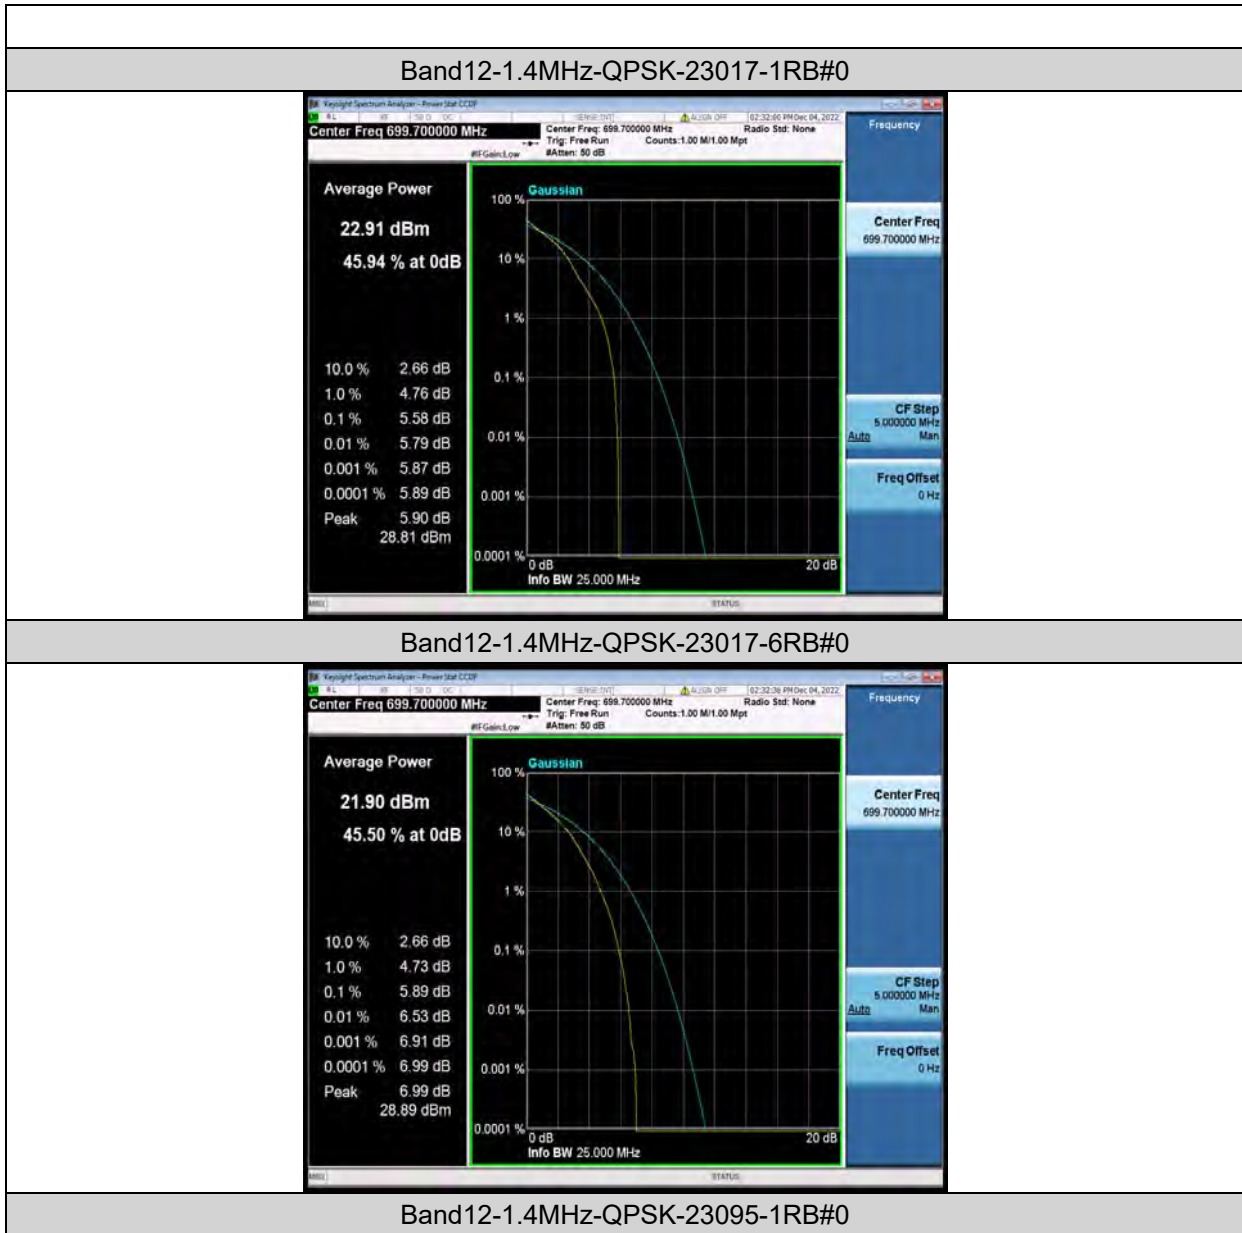

Test Graphs