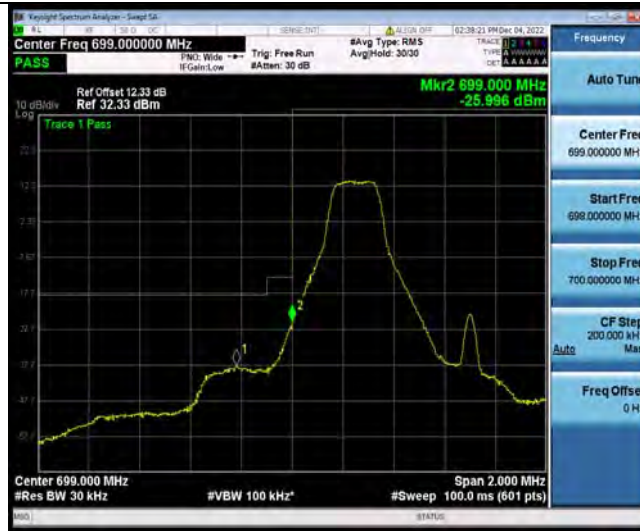

Band12-1.4MHz-16QAM-23173-1RB#5

Band12-1.4MHz-16QAM-23173-6RB#0

Band12-1.4MHz-64QAM-23017-1RB#0

BUREAU VERITAS

Test Report No.: W7L-P22110037RF06

Band12-1.4MHz-64QAM-23017-6RB#0

Band12-1.4MHz-64QAM-23173-1RB#5