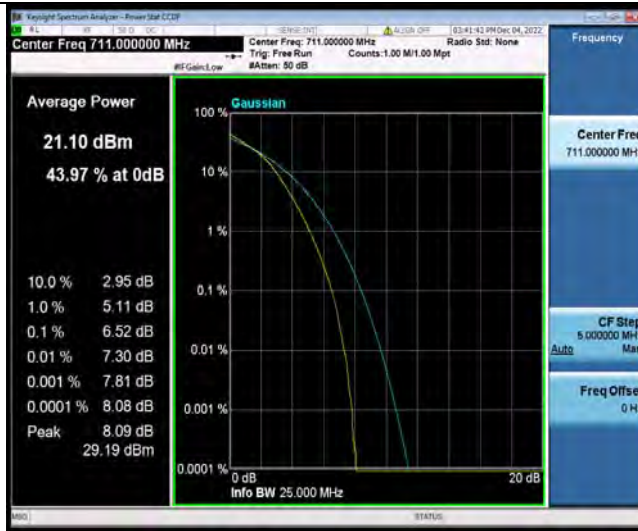

Test Report No.: W7L-P22110037RF06

Band12-10MHz-16QAM-23095-50RB#0

Band12-10MHz-16QAM-23130-1RB#0

Band12-10MHz-16QAM-23130-50RB#0

BUREAU
VERITAS

Test Report No.: W7L-P22110037RF06

Band12-10MHz-64QAM-23060-1RB#0