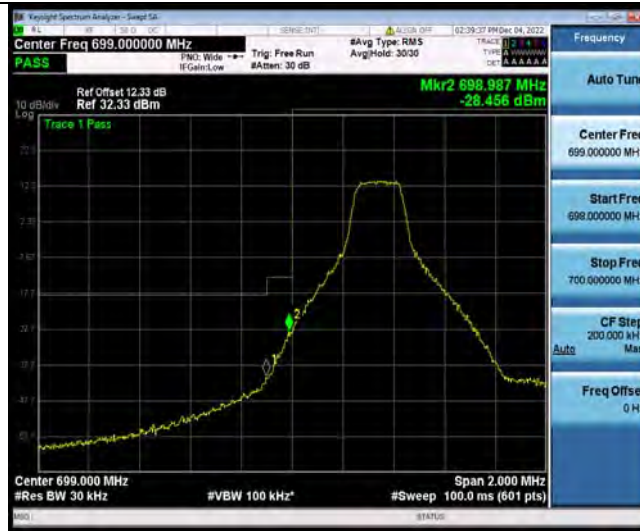

Test Report No.: W7L-P22110037RF06

Band12-5MHz-16QAM-23155-1RB#24

Band12-5MHz-16QAM-23155-25RB#0

Band12-5MHz-64QAM-23035-1RB#0

BUREAU VERITAS

Test Report No.: W7L-P22110037RF06

Band12-5MHz-64QAM-23035-25RB#0