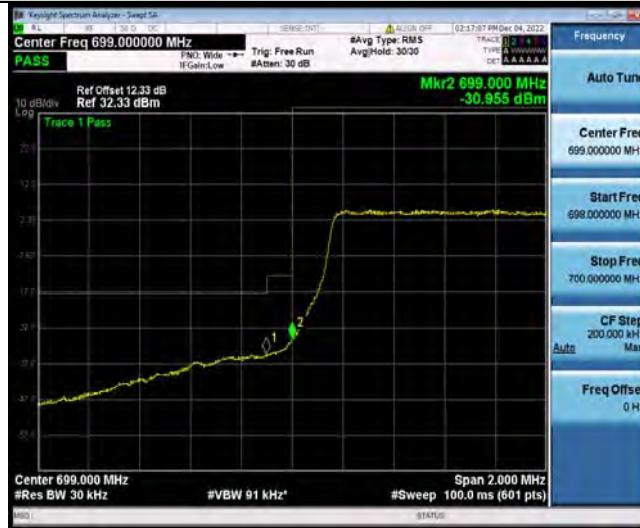

Band12-1.4MHz-16QAM-23173-1RB#5

Band12-1.4MHz-16QAM-23173-6RB#0

Band12-1.4MHz-64QAM-23017-1RB#0

BUREAU VERITAS

Test Report No.: W7L-P22110037RF06

Band12-1.4MHz-64QAM-23017-6RB#0

Band12-1.4MHz-64QAM-23173-1RB#5