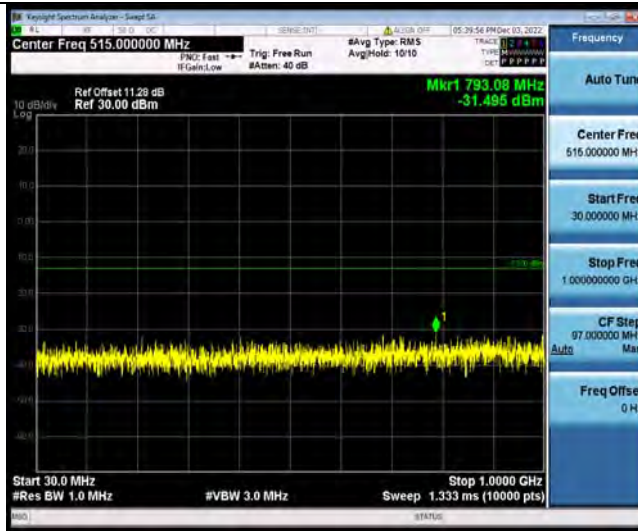

Band4-3MHz-64QAM-20175-1RB#0-Range1:30~1000MHz

BUREAU VERITAS

Test Report No.: W7L-P22110037RF06