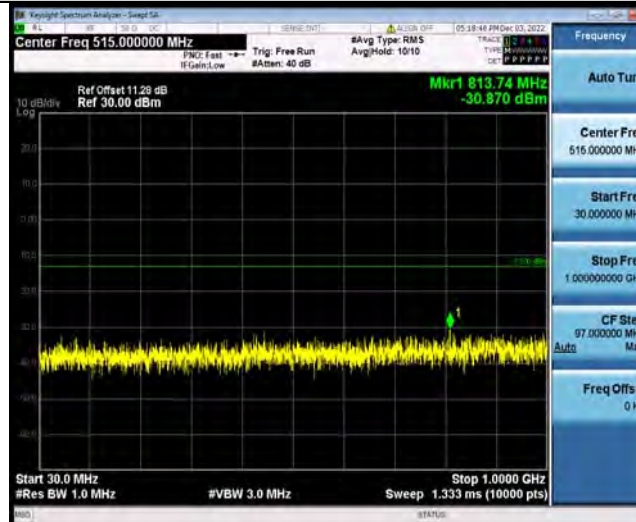

Test Graphs

Band4-1.4MHz-QPSK-19957-1RB#0-Range1:30~1000MHz