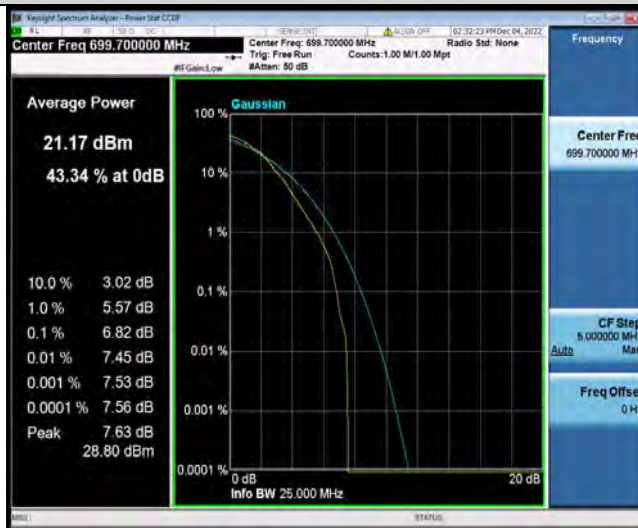

Band12-1.4MHz-16QAM-23173-6RB#0

BUREAU
VERITAS

Test Report No.: W7L-P22110037RF06

Band12-1.4MHz-64QAM-23017-1RB#0

Band12-1.4MHz-64QAM-23017-6RB#0

Band12-1.4MHz-64QAM-23095-1RB#0

BUREAU
VERITAS

Test Report No.: W7L-P22110037RF06