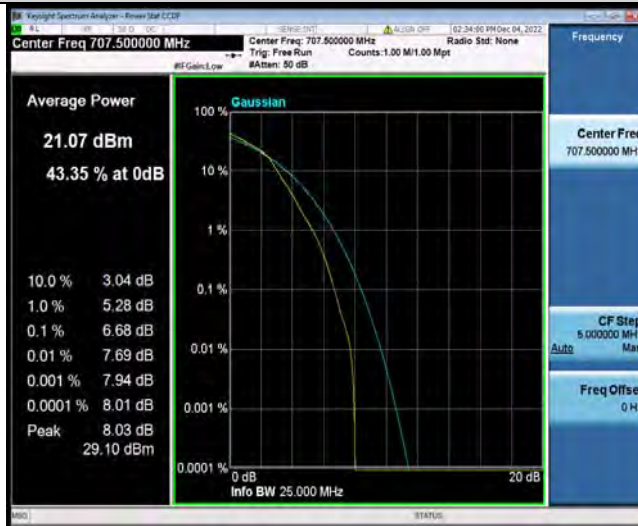

Band12-1.4MHz-16QAM-23095-6RB#0