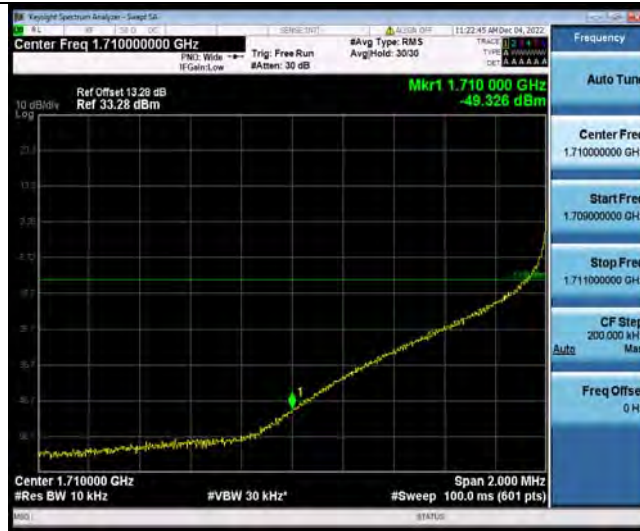

Band4-20MHz-16QAM-20300-100RB#0

Band4-20MHz-64QAM-20050-1RB#0

BUREAU VERITAS

Test Report No.: W7L-P22110037RF06

Band4-20MHz-64QAM-20050-100RB#0

Band4-20MHz-64QAM-20300-1RB#99

Band4-20MHz-64QAM-20300-100RB#0