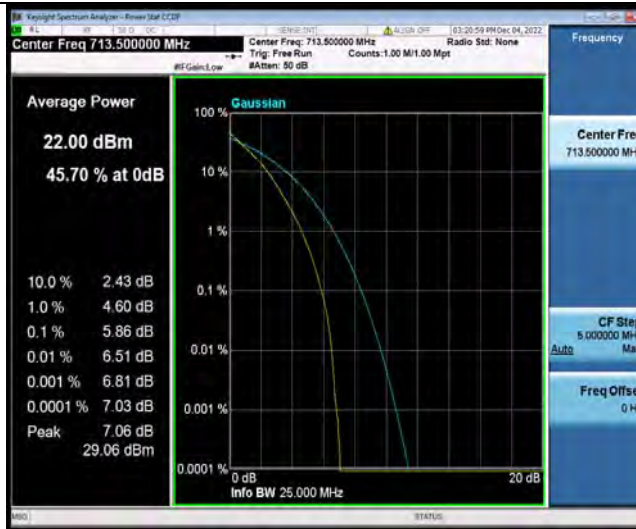

Test Report No.: W7L-P22110037RF06

Band12-5MHz-QPSK-23095-25RB#0

Band12-5MHz-QPSK-23155-1RB#0

Band12-5MHz-QPSK-23155-25RB#0

BUREAU
VERITAS

Test Report No.: W7L-P22110037RF06

Band12-5MHz-16QAM-23035-1RB#0

Band12-5MHz-16QAM-23035-25RB#0