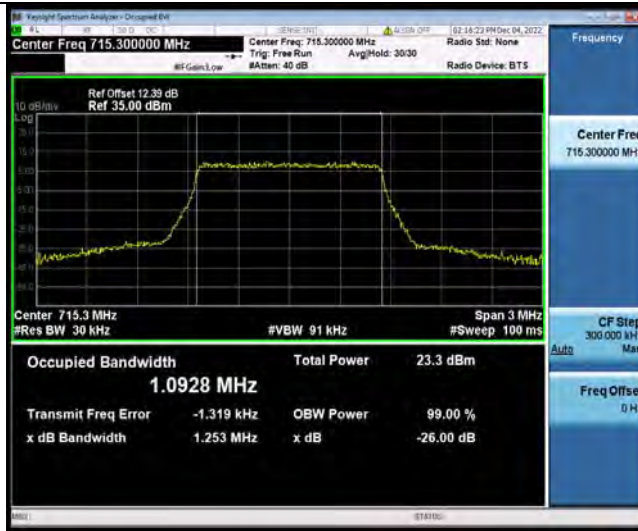

Test Graphs

BUREAU
VERITAS

Test Report No.: W7L-P22110037RF06

Band12-1.4MHz-16QAM-23017-6RB#0

Band12-1.4MHz-16QAM-23095-6RB#0

Band12-1.4MHz-16QAM-23173-6RB#0

BUREAU VERITAS

Test Report No.: W7L-P22110037RF06