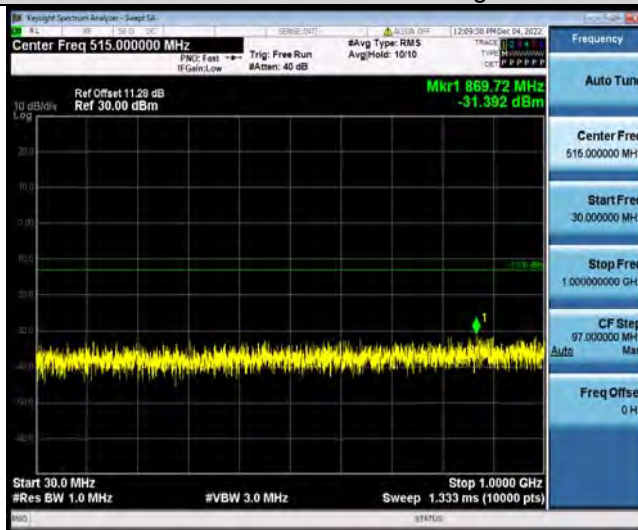

Band4-15MHz-16QAM-20325-1RB#0-Range2:1000~20000MHz

BUREAU VERITAS

Test Report No.: W7L-P22110037RF06

Band4-15MHz-64QAM-20025-1RB#0-Range1:30~1000MHz

Band4-15MHz-64QAM-20025-1RB#0-Range2:1000~20000MHz

Band4-15MHz-64QAM-20175-1RB#0-Range1:30~1000MHz