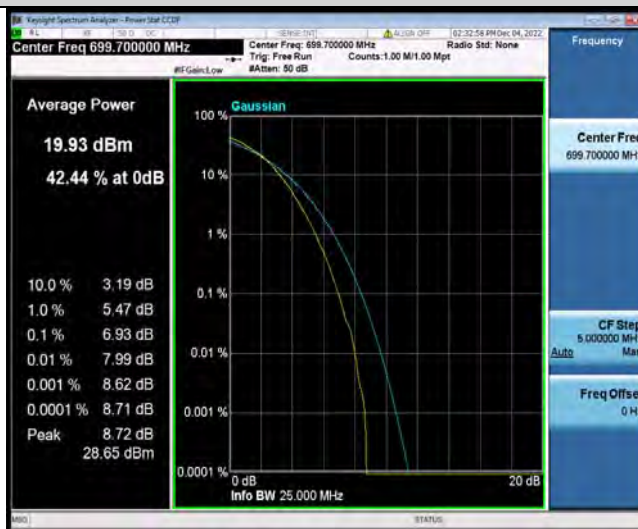

Band12-1.4MHz-16QAM-23173-6RB#0

BUREAU
VERITAS

Test Report No.: W7L-P22110037RF06

Band12-1.4MHz-64QAM-23017-1RB#0

Band12-1.4MHz-64QAM-23017-6RB#0

Band12-1.4MHz-64QAM-23095-1RB#0

BUREAU
VERITAS

Test Report No.: W7L-P22110037RF06