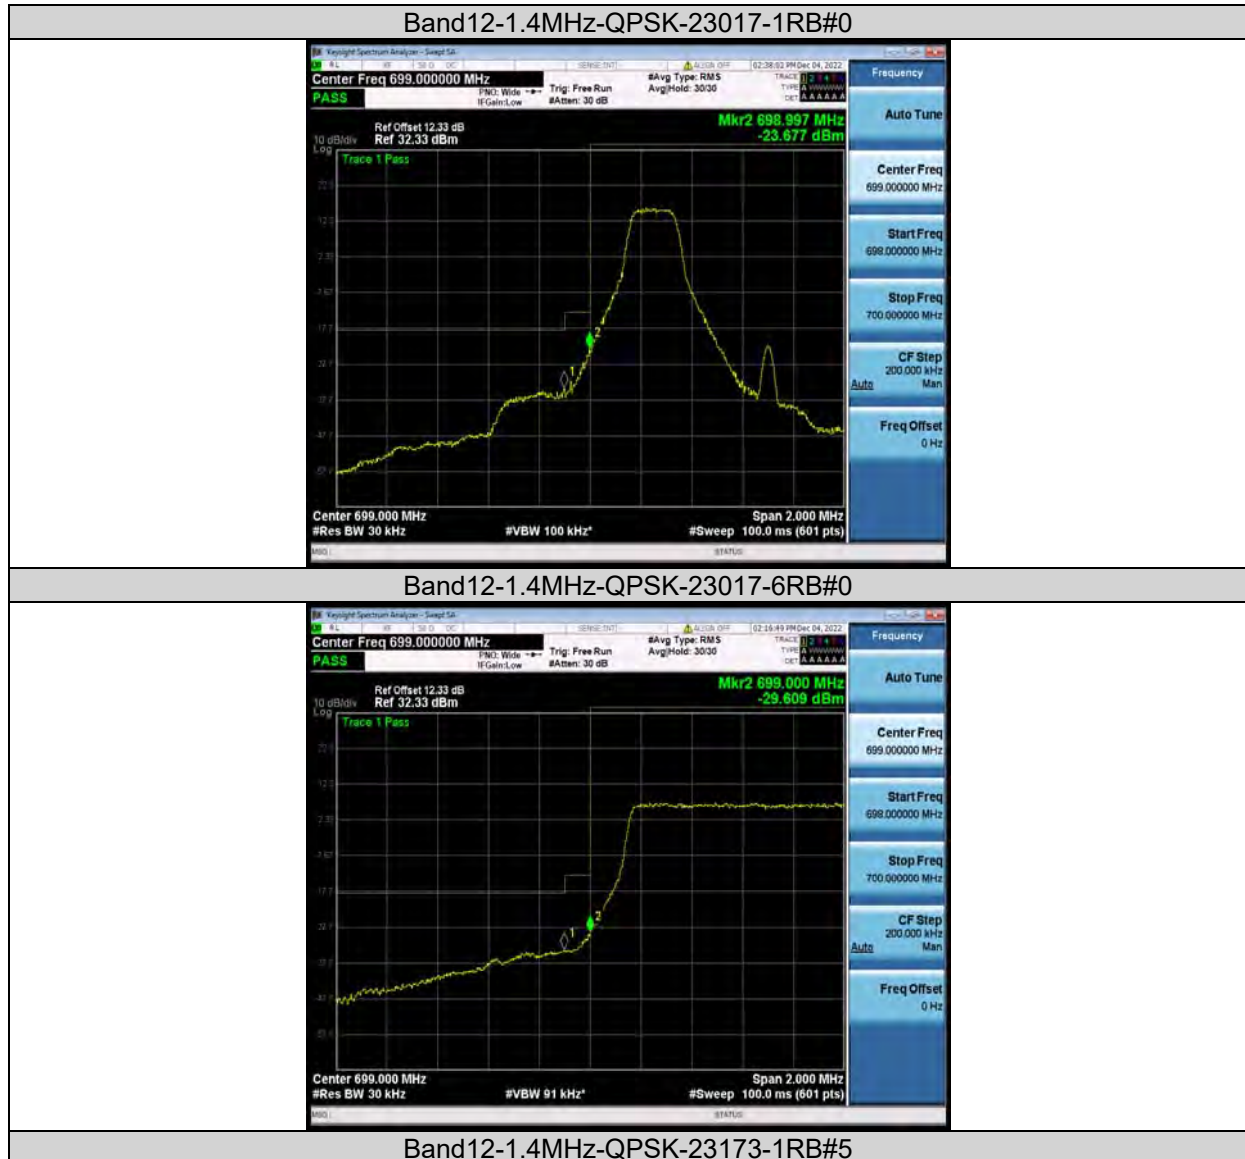

Test Graphs