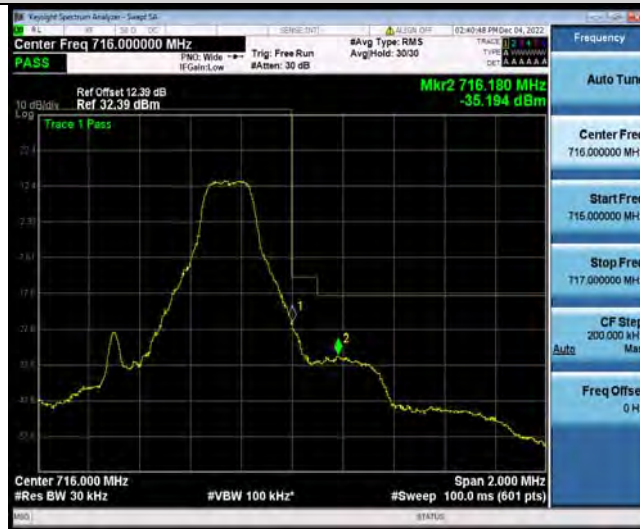

Band12-1.4MHz-16QAM-23173-1RB#5

Band12-1.4MHz-16QAM-23173-6RB#0

Band12-1.4MHz-64QAM-23017-1RB#0

BUREAU VERITAS

Test Report No.: W7L-P22110037RF06

Band12-1.4MHz-64QAM-23017-6RB#0

Band12-1.4MHz-64QAM-23173-1RB#5