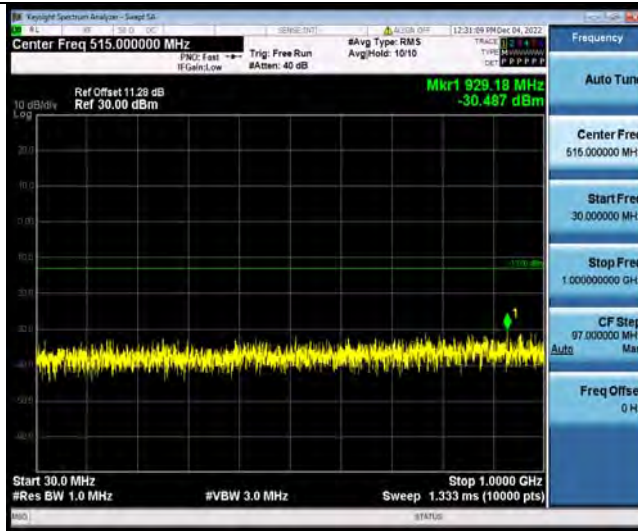

Band4-20MHz-64QAM-20175-1RB#0-Range1:30~1000MHz

BUREAU VERITAS

Test Report No.: W7L-P22110037RF06