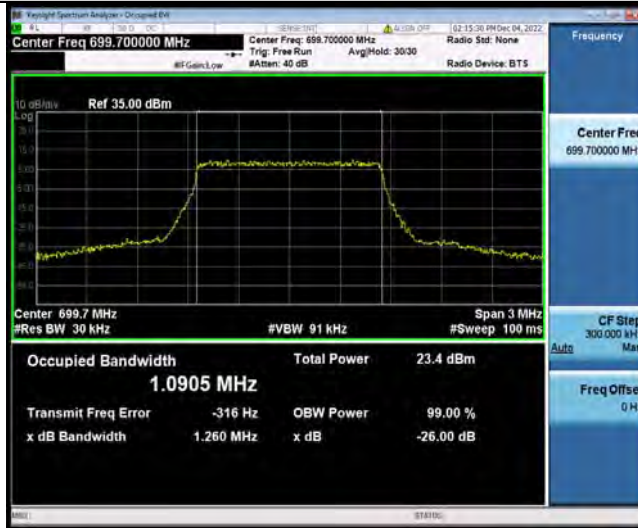

Test Graphs

BUREAU
VERITAS

Test Report No.: W7L-P22110037RF06

Band12-1.4MHz-16QAM-23017-6RB#0

Band12-1.4MHz-16QAM-23095-6RB#0

Band12-1.4MHz-16QAM-23173-6RB#0

BUREAU VERITAS

Test Report No.: W7L-P22110037RF06