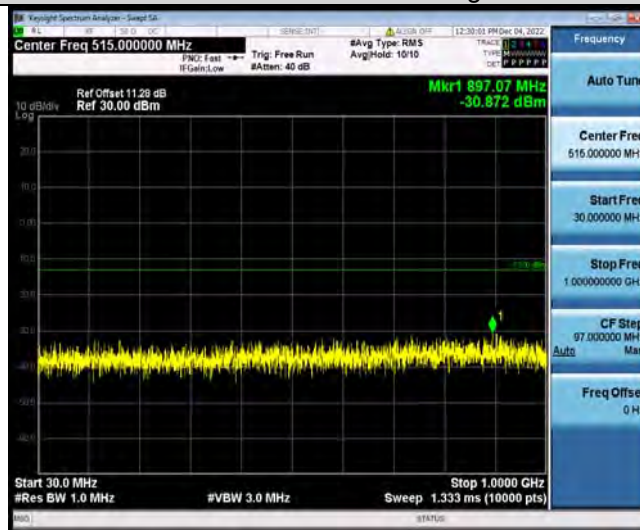

Band4-20MHz-QPSK-20050-1RB#0-Range1:30~1000MHz