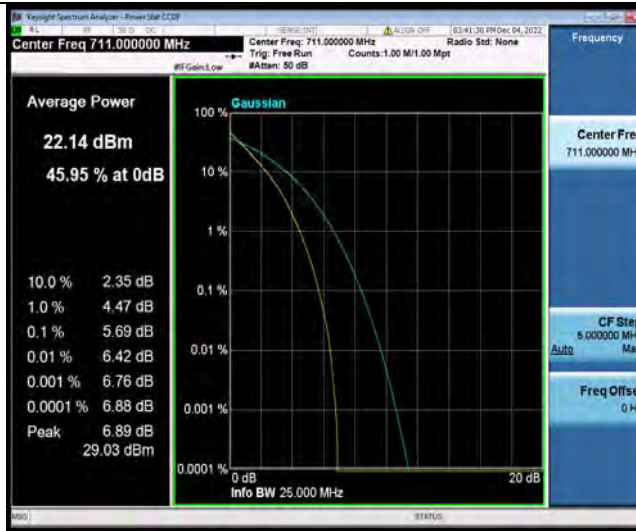

Band12-10MHz-QPSK-23130-1RB#0

Band12-10MHz-QPSK-23130-50RB#0

BUREAU
VERITAS

Test Report No.: W7L-P22110037RF06

Band12-10MHz-16QAM-23060-1RB#0

Band12-10MHz-16QAM-23060-50RB#0

Band12-10MHz-16QAM-23095-1RB#0

BUREAU
VERITAS