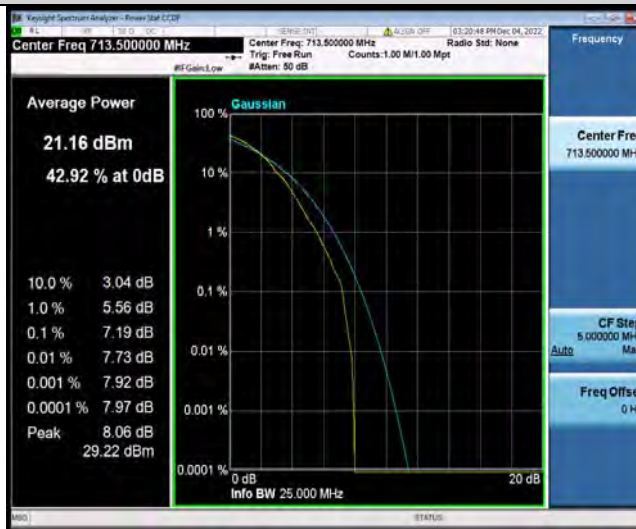

Band12-5MHz-64QAM-23035-1RB#0

Band12-5MHz-64QAM-23035-25RB#0

Band12-5MHz-64QAM-23095-1RB#0

BUREAU
VERITAS

Test Report No.: W7L-P22110037RF06

Band12-5MHz-64QAM-23095-25RB#0

Band12-5MHz-64QAM-23155-1RB#0

Band12-5MHz-64QAM-23155-25RB#0