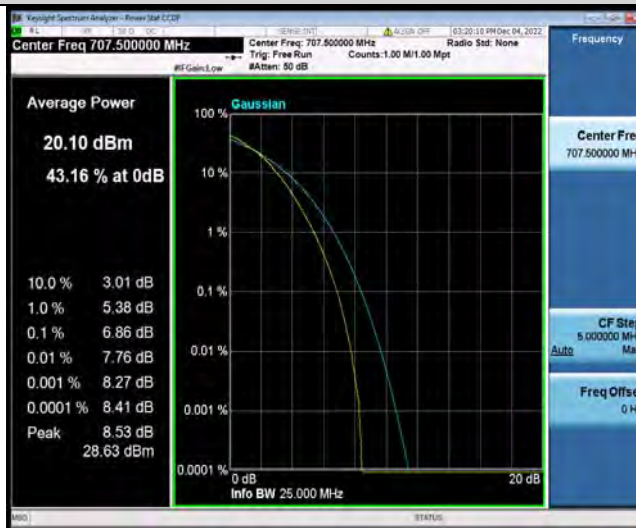

Band12-5MHz-64QAM-23035-1RB#0

Band12-5MHz-64QAM-23035-25RB#0

Band12-5MHz-64QAM-23095-1RB#0

BUREAU
VERITAS

Test Report No.: W7L-P22110037RF06

Band12-5MHz-64QAM-23095-25RB#0

Band12-5MHz-64QAM-23155-1RB#0

Band12-5MHz-64QAM-23155-25RB#0