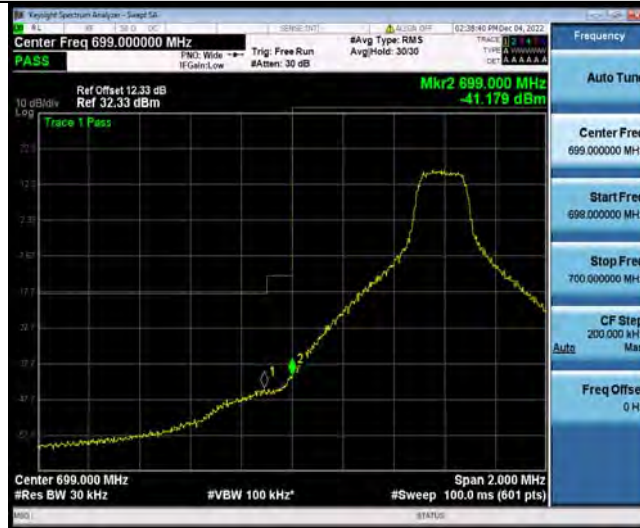

Band12-5MHz-64QAM-23155-1RB#24

Band12-5MHz-64QAM-23155-25RB#0

BUREAU VERITAS

Test Report No.: W7L-P22110037RF06

Band12-10MHz-QPSK-23060-1RB#0

Band12-10MHz-QPSK-23060-50RB#0

Band12-10MHz-QPSK-23130-1RB#49

BUREAU VERITAS