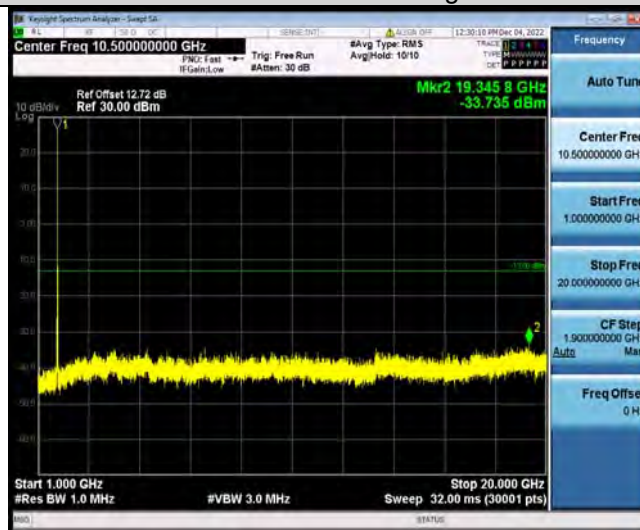

Band4-20MHz-QPSK-20050-1RB#0-Range2:1000~20000MHz