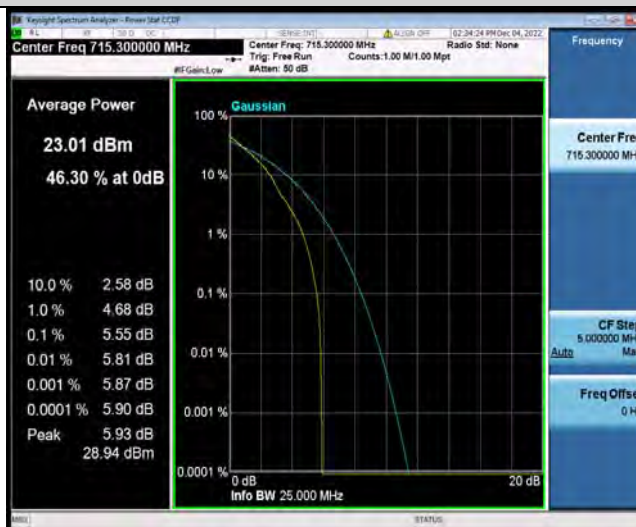

Test Graphs

BUREAU
VERITAS

Test Report No.: W7L-P22110037RF06

Band12-1.4MHz-QPSK-23095-6RB#0

Band12-1.4MHz-QPSK-23173-1RB#0

Band12-1.4MHz-QPSK-23173-6RB#0

BUREAU VERITAS

Test Report No.: W7L-P22110037RF06