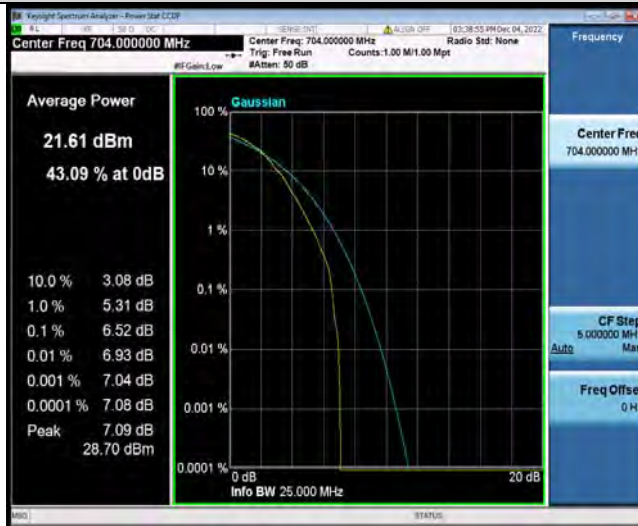

Test Report No.: W7L-P22110037RF06

Band12-10MHz-16QAM-23095-50RB#0

Band12-10MHz-16QAM-23130-1RB#0

Band12-10MHz-16QAM-23130-50RB#0

BUREAU
VERITAS

Test Report No.: W7L-P22110037RF06

Band12-10MHz-64QAM-23060-1RB#0