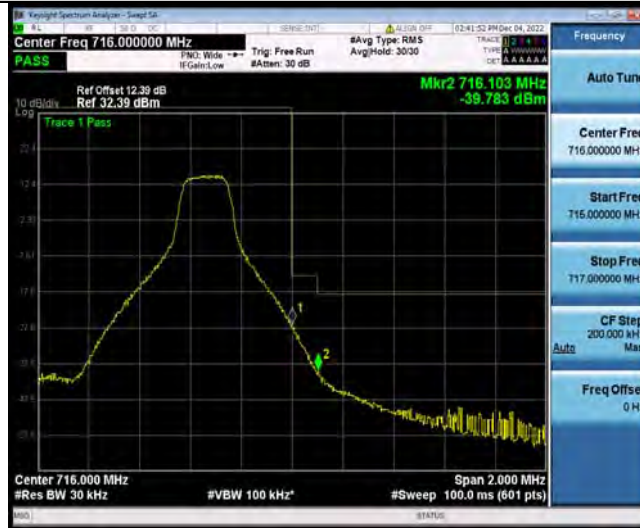

Band12-5MHz-16QAM-23155-1RB#24