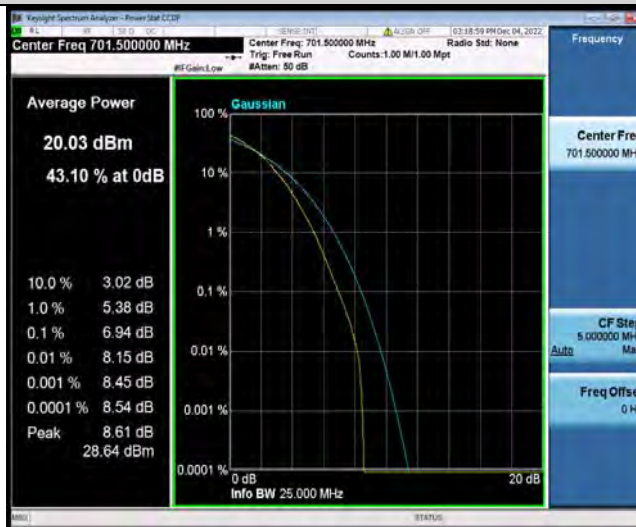

Band12-5MHz-64QAM-23035-25RB#0