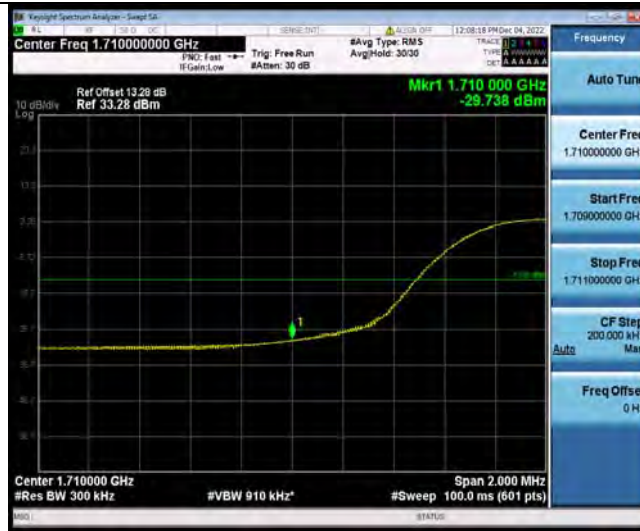

BUREAU VERITAS

Test Report No.: W7L-P22110037RF06

Band4-15MHz-16QAM-20325-1RB#74

Band4-15MHz-16QAM-20325-75RB#0

Band4-15MHz-64QAM-20025-1RB#0

BUREAU VERITAS

Test Report No.: W7L-P22110037RF06

Band4-15MHz-64QAM-20025-75RB#0