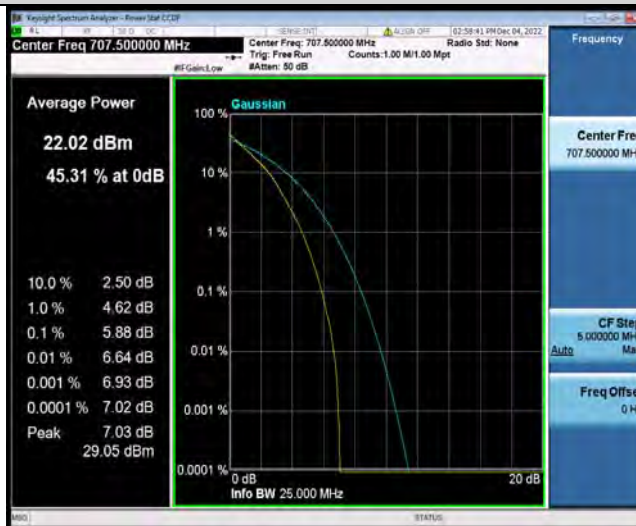

Band12-3MHz-QPSK-23095-15RB#0