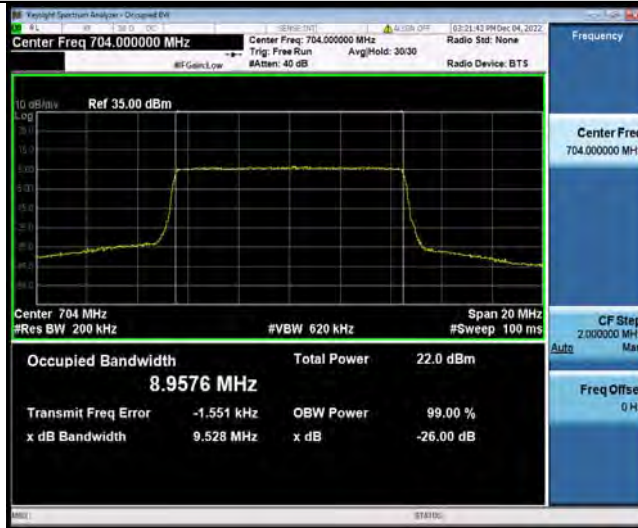

Band12-10MHz-16QAM-23060-50RB#0