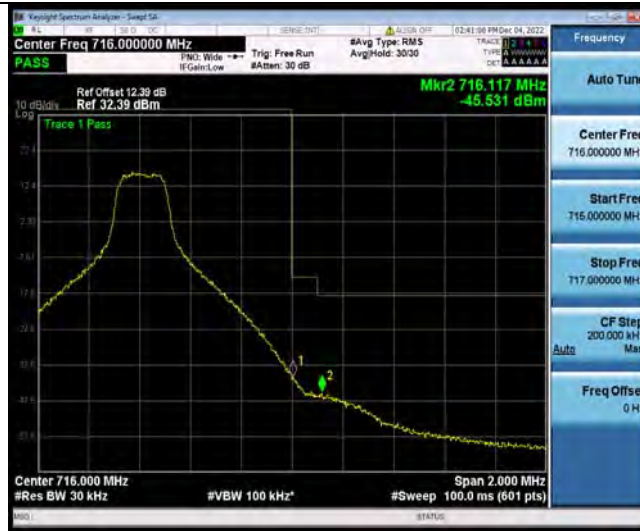

Band12-10MHz-QPSK-23130-1RB#49

BUREAU VERITAS

Test Report No.: W7L-P22110037RF06