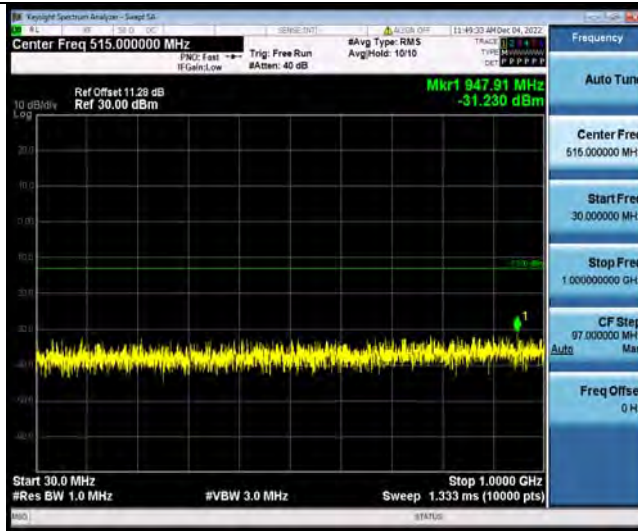

Band4-10MHz-64QAM-20175-1RB#0-Range1:30~1000MHz

BUREAU VERITAS

Test Report No.: W7L-P22110037RF06