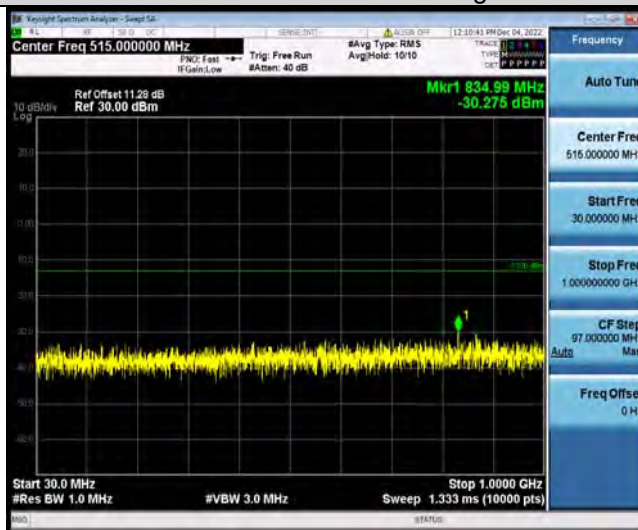

Band4-15MHz-16QAM-20025-1RB#0-Range2:1000~20000MHz

Band4-15MHz-16QAM-20175-1RB#0-Range1:30~1000MHz

BUREAU VERITAS

Test Report No.: W7L-P22110037RF06

Band4-15MHz-16QAM-20175-1RB#0-Range2:1000~20000MHz

Band4-15MHz-16QAM-20325-1RB#0-Range1:30~1000MHz