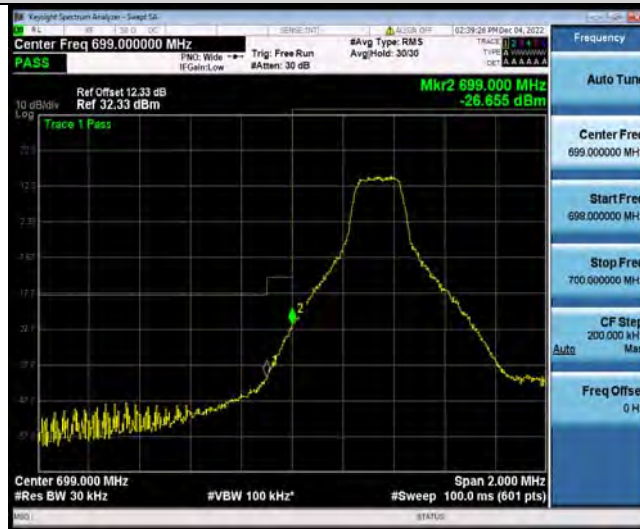

Band12-5MHz-QPSK-23035-25RB#0

Band12-5MHz-QPSK-23155-1RB#24

BUREAU VERITAS

Test Report No.: W7L-P22110037RF06

Band12-5MHz-QPSK-23155-25RB#0

Band12-5MHz-16QAM-23035-1RB#0

Band12-5MHz-16QAM-23035-25RB#0

BUREAU VERITAS