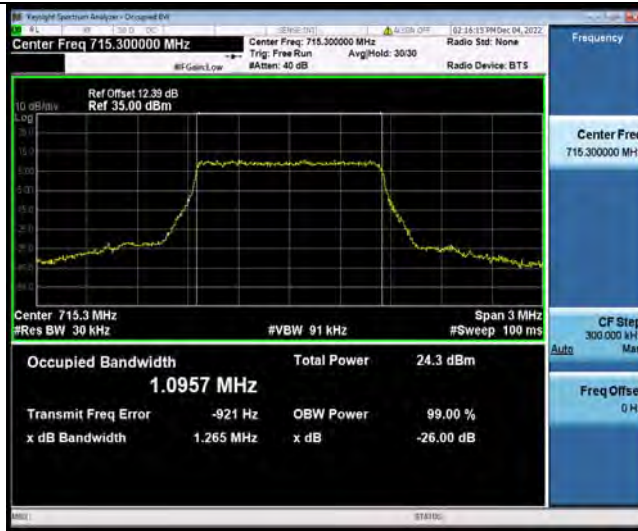

BUREAU
VERITAS

Test Report No.: W7L-P22110037RF06