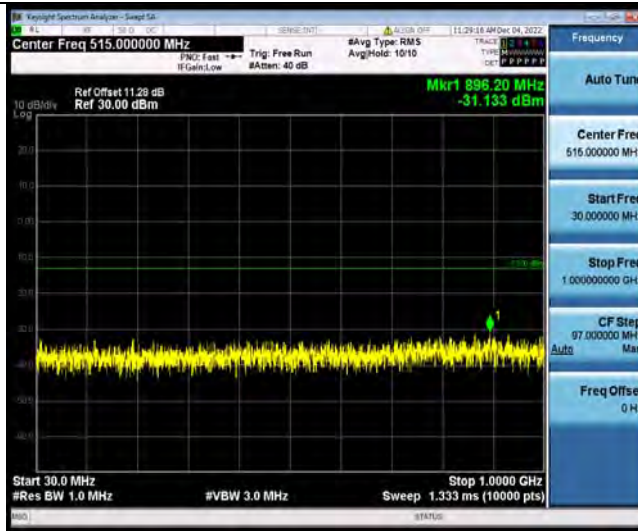

Band4-5MHz-64QAM-20175-1RB#0-Range1:30~1000MHz

BUREAU VERITAS

Test Report No.: W7L-P22110037RF06