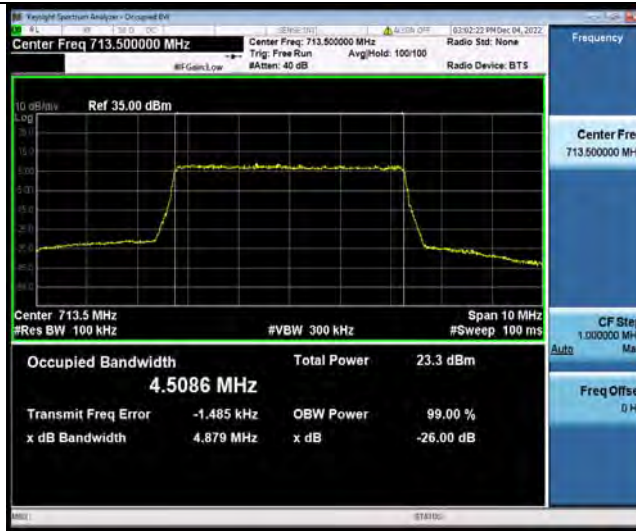

Test Report No.: W7L-P22110037RF06

Band12-5MHz-16QAM-23035-25RB#0

Band12-5MHz-16QAM-23095-25RB#0

Band12-5MHz-16QAM-23155-25RB#0

BUREAU
VERITAS

Test Report No.: W7L-P22110037RF06

Band12-5MHz-64QAM-23035-25RB#0