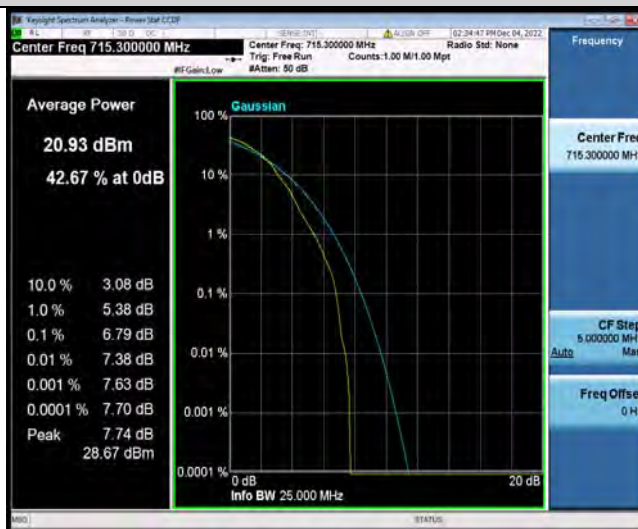

Band12-1.4MHz-64QAM-23173-1RB#0