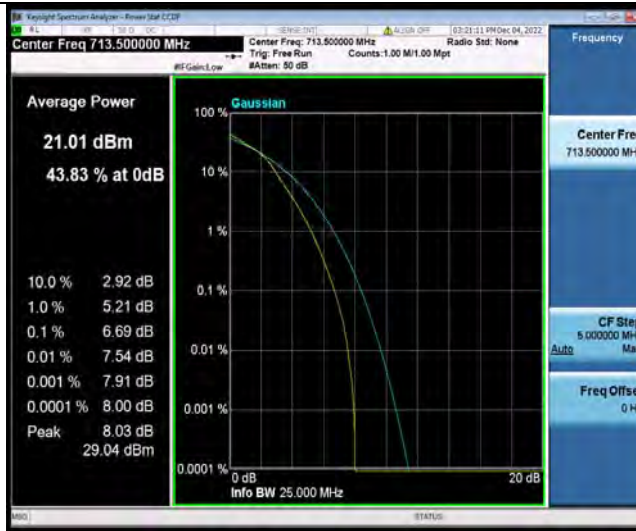

Band12-5MHz-16QAM-23095-1RB#0

BUREAU
VERITAS

Test Report No.: W7L-P22110037RF06

Band12-5MHz-16QAM-23095-25RB#0

Band12-5MHz-16QAM-23155-1RB#0

Band12-5MHz-16QAM-23155-25RB#0

BUREAU
VERITAS

Test Report No.: W7L-P22110037RF06