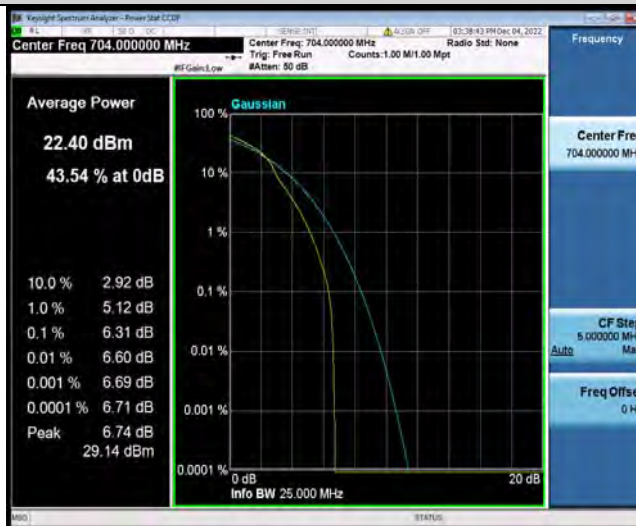

Band12-10MHz-QPSK-23130-1RB#0

Band12-10MHz-QPSK-23130-50RB#0

BUREAU
VERITAS

Test Report No.: W7L-P22110037RF06

Band12-10MHz-16QAM-23060-1RB#0

Band12-10MHz-16QAM-23060-50RB#0

Band12-10MHz-16QAM-23095-1RB#0

BUREAU
VERITAS