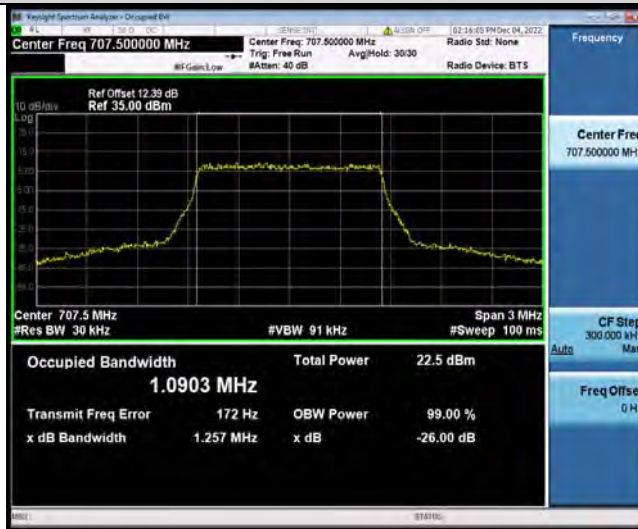

Band12-1.4MHz-64QAM-23095-6RB#0