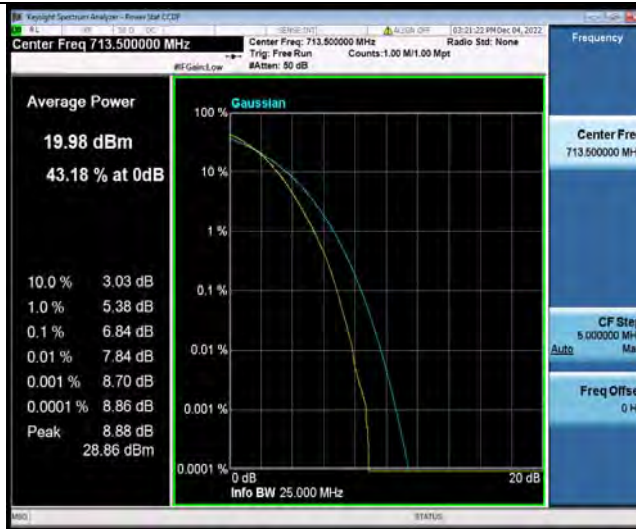

Band12-5MHz-64QAM-23155-25RB#0

BUREAU
VERITAS

Test Report No.: W7L-P22110037RF06