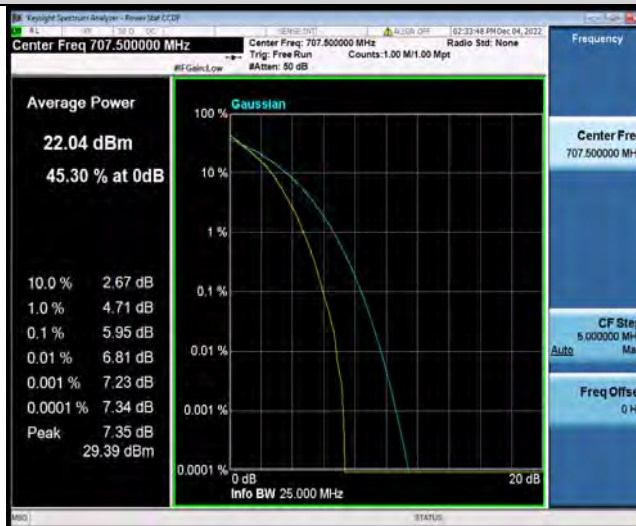

Test Graphs

BUREAU
VERITAS

Test Report No.: W7L-P22110037RF06

Band12-1.4MHz-QPSK-23095-6RB#0

Band12-1.4MHz-QPSK-23173-1RB#0

Band12-1.4MHz-QPSK-23173-6RB#0

BUREAU VERITAS

Test Report No.: W7L-P22110037RF06