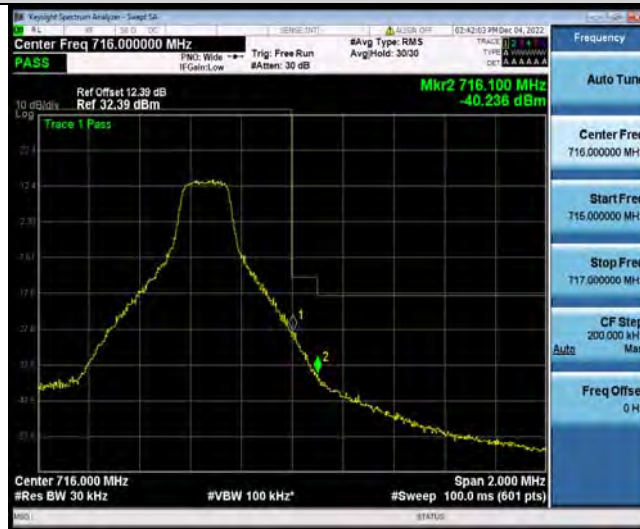

Band12-5MHz-64QAM-23155-1RB#24