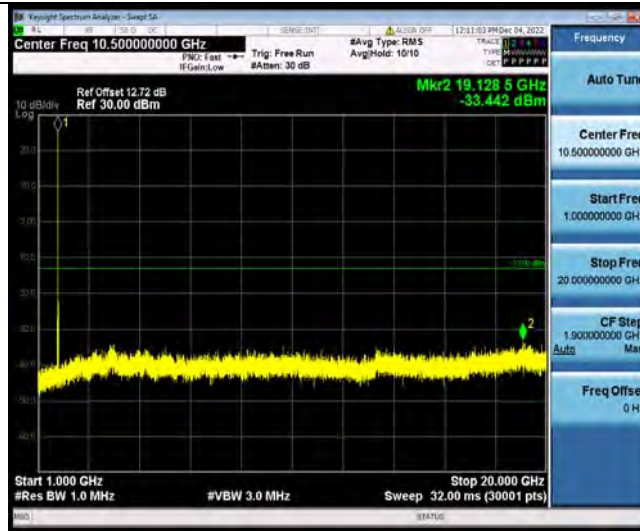

Band4-15MHz-64QAM-20325-1RB#0-Range2:1000~20000MHz

BUREAU VERITAS

Test Report No.: W7L-P22110037RF06