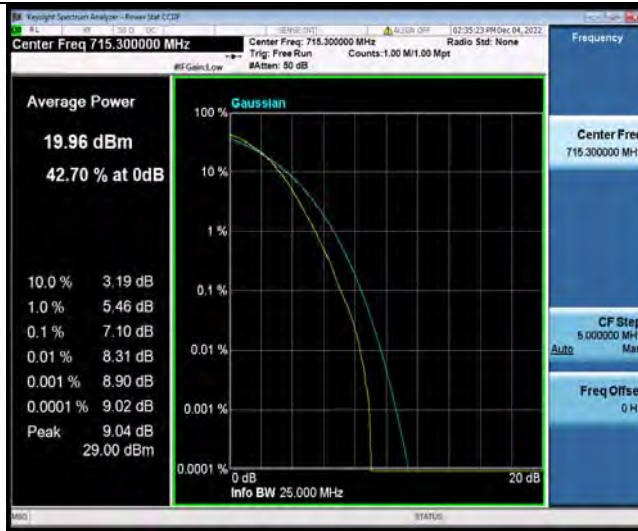

Band12-1.4MHz-64QAM-23095-6RB#0

Band12-1.4MHz-64QAM-23173-1RB#0

Band12-1.4MHz-64QAM-23173-6RB#0

BUREAU
VERITAS

Test Report No.: W7L-P22110037RF06

Band12-3MHz-QPSK-23025-1RB#0

Band12-3MHz-QPSK-23025-15RB#0

Band12-3MHz-QPSK-23095-1RB#0