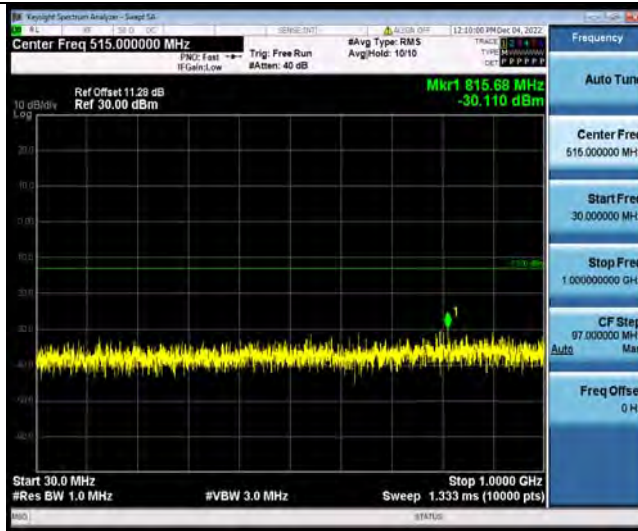

Band4-15MHz-16QAM-20025-1RB#0-Range2:1000~20000MHz

Band4-15MHz-16QAM-20175-1RB#0-Range1:30~1000MHz

BUREAU VERITAS

Test Report No.: W7L-P22110037RF06

Band4-15MHz-16QAM-20175-1RB#0-Range2:1000~20000MHz

Band4-15MHz-16QAM-20325-1RB#0-Range1:30~1000MHz