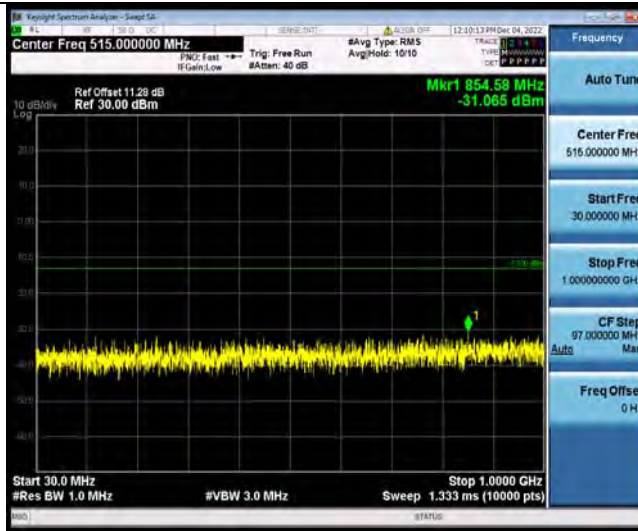

Band4-15MHz-64QAM-20175-1RB#0-Range1:30~1000MHz

BUREAU VERITAS

Test Report No.: W7L-P22110037RF06