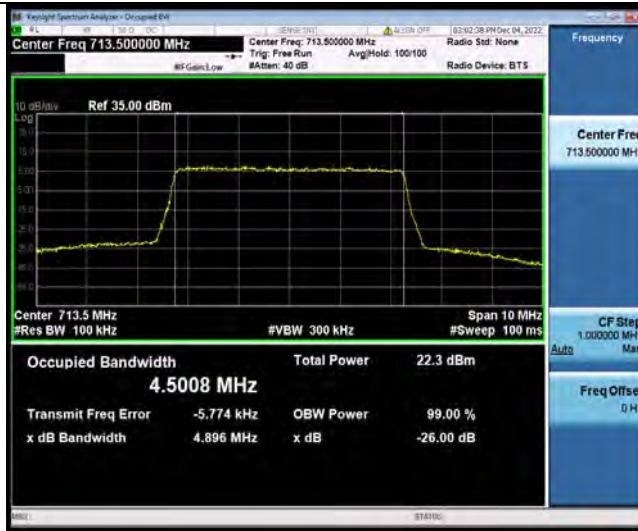

Band12-5MHz-64QAM-23095-25RB#0

Band12-5MHz-64QAM-23155-25RB#0

BUREAU VERITAS

Test Report No.: W7L-P22110037RF06

Band12-10MHz-QPSK-23060-50RB#0

Band12-10MHz-QPSK-23095-50RB#0

Band12-10MHz-QPSK-23130-50RB#0

BUREAU VERITAS