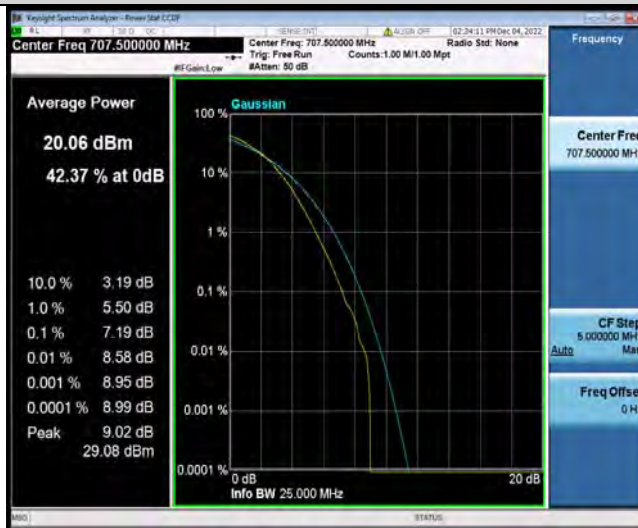

Band12-1.4MHz-64QAM-23095-6RB#0