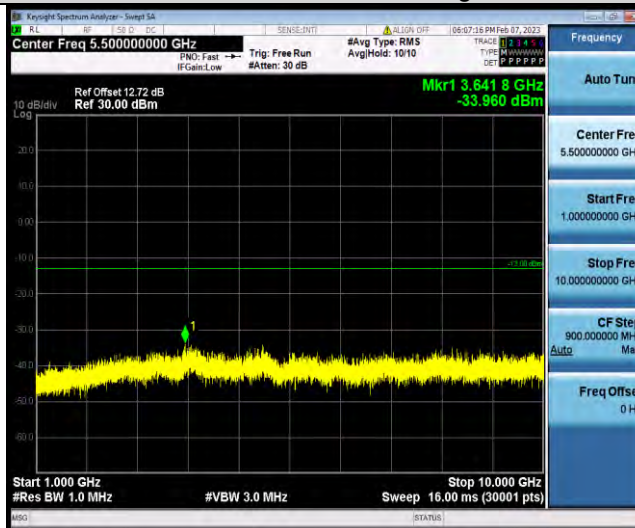

Band13-10MHz-64QAM-23230-1RB#0-Range3: 1559~1610MHz