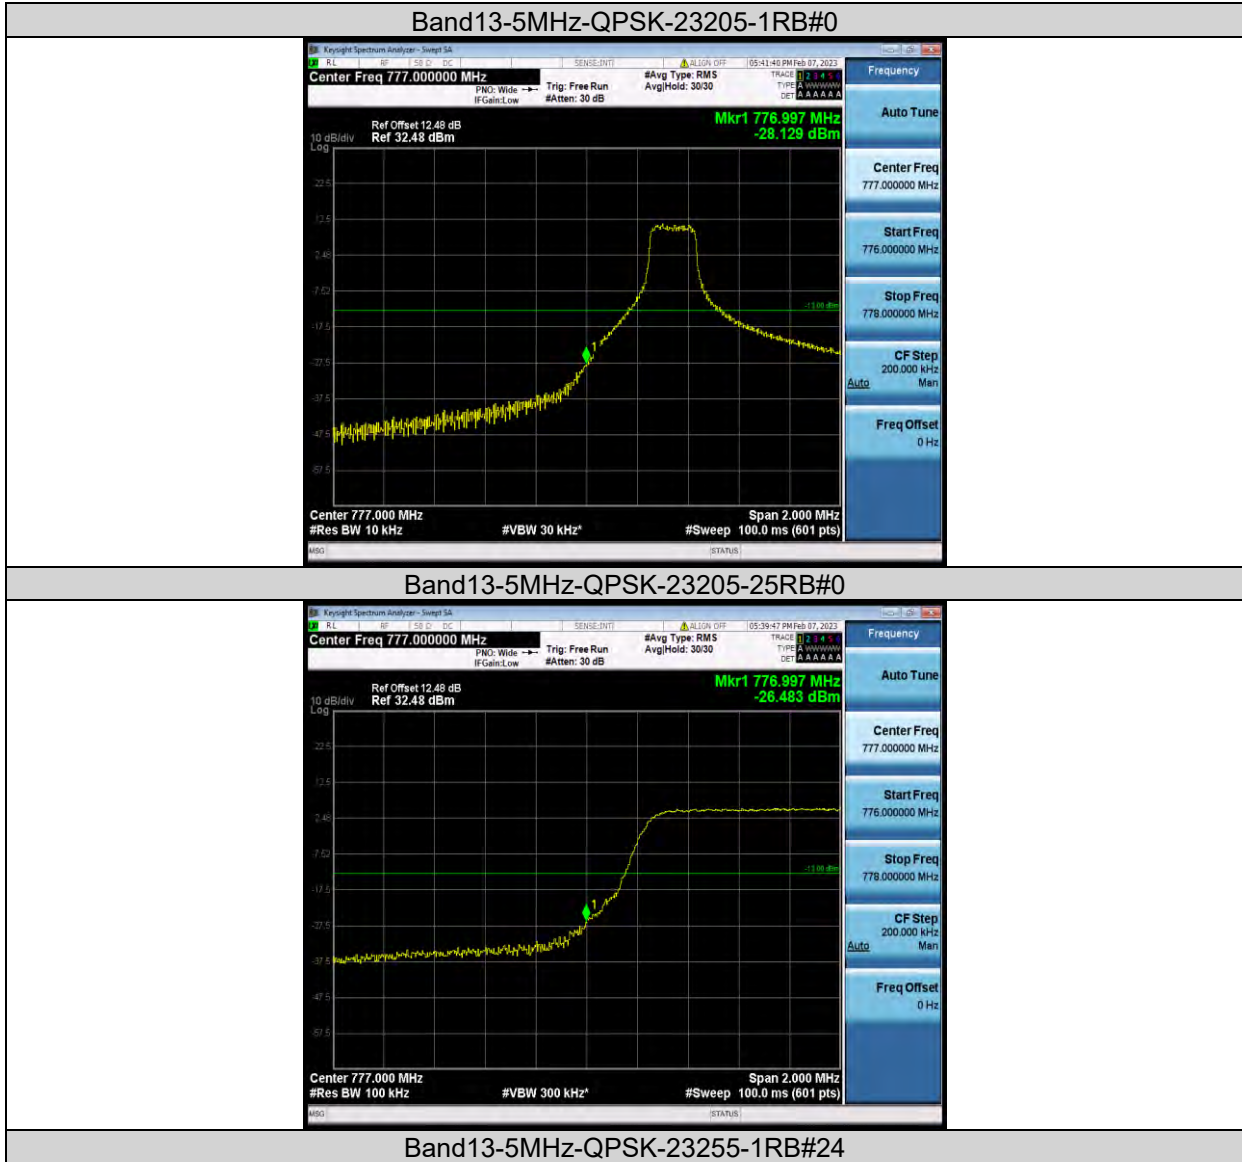

Test Graphs