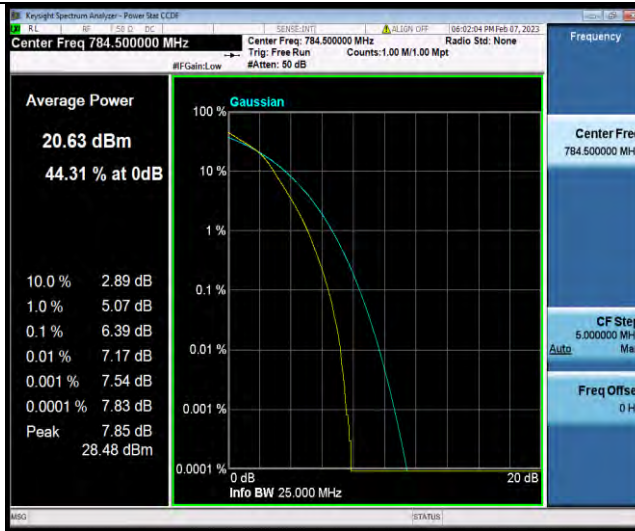

BUREAU VERITAS

Test Report No.: W7L-P23010024RF06

Band13-5MHz-64QAM-23205-1RB#0