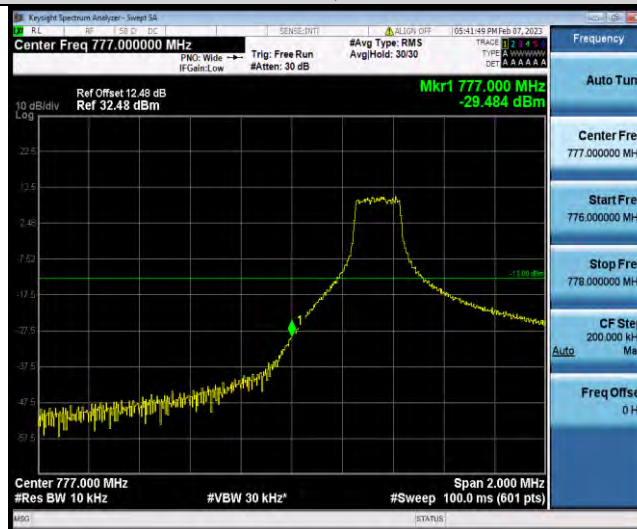

Test Graphs

BUREAU VERITAS

Test Report No.: W7L-P23010024RF06

Band13-5MHz-QPSK-23255-25RB#0

Band13-5MHz-16QAM-23205-1RB#0

Band13-5MHz-16QAM-23205-25RB#0

BUREAU VERITAS

Test Report No.: W7L-P23010024RF06