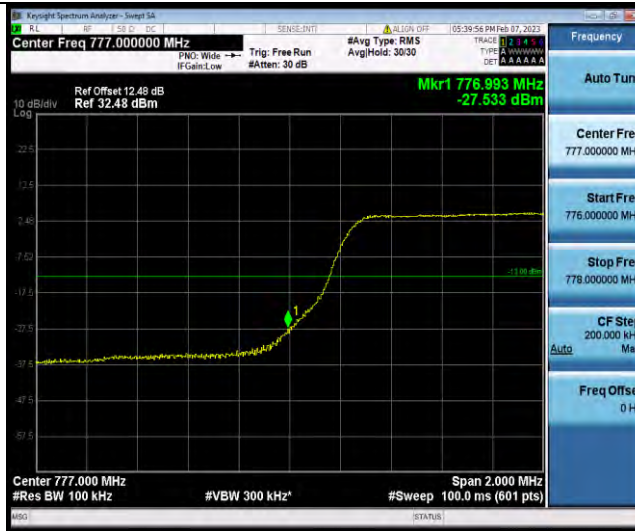

Test Graphs

BUREAU VERITAS

Test Report No.: W7L-P23010024RF06

Band13-5MHz-QPSK-23255-25RB#0

Band13-5MHz-16QAM-23205-1RB#0

Band13-5MHz-16QAM-23205-25RB#0

BUREAU VERITAS

Test Report No.: W7L-P23010024RF06