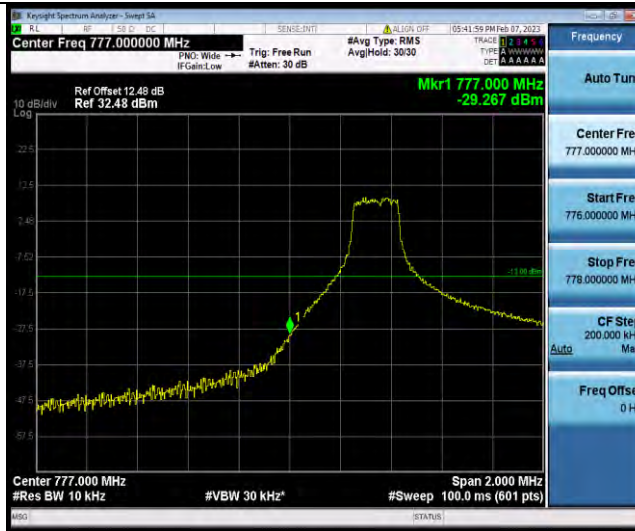

BUREAU VERITAS

Test Report No.: W7L-P23010024RF06

Band13-5MHz-64QAM-23205-25RB#0