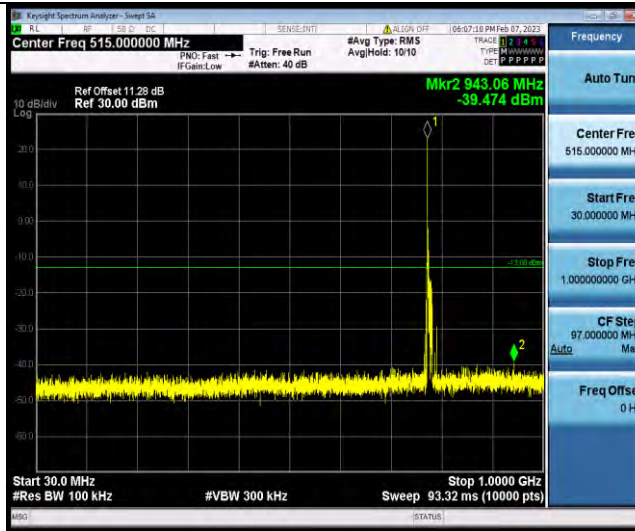

Test Report No.: W7L-P23010024RF06

Band13-10MHz-16QAM-23230-1RB#0-Range2: 1000~10000MHz

Band13-10MHz-16QAM-23230-1RB#0-Range3: 1559~1610MHz

Band13-10MHz-64QAM-23230-1RB#0-Range1:30~1000MHz

BUREAU VERITAS

Test Report No.: W7L-P23010024RF06