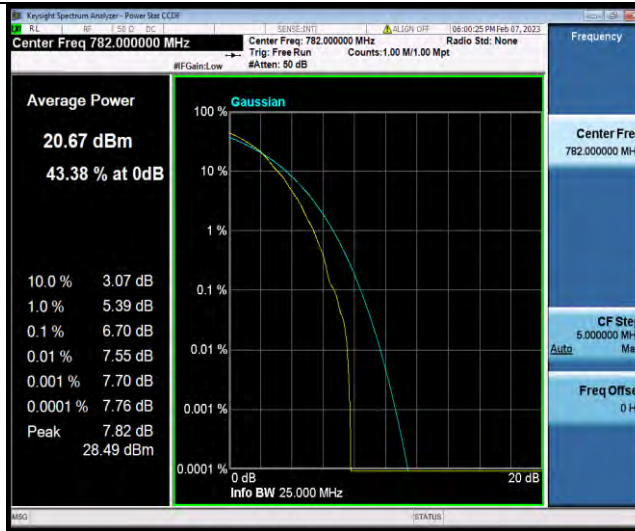

BUREAU VERITAS

Test Report No.: W7L-P23010024RF06

Band13-5MHz-64QAM-23205-1RB#0

Band13-5MHz-64QAM-23205-25RB#0

Band13-5MHz-64QAM-23230-1RB#0

BUREAU
VERITAS

Test Report No.: W7L-P23010024RF06

Band13-5MHz-64QAM-23230-25RB#0