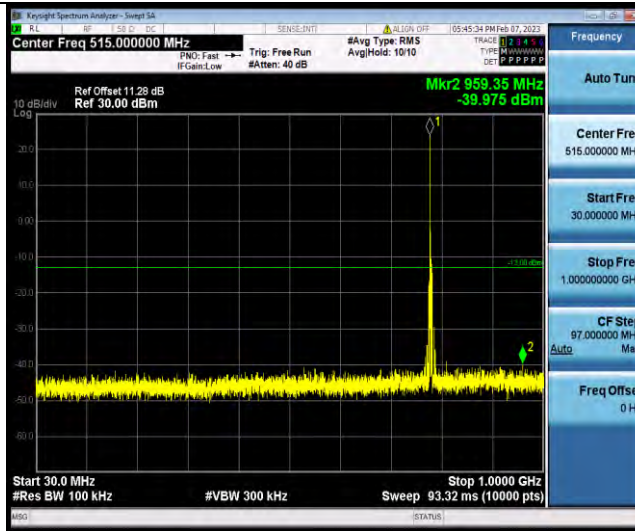

Test Report No.: W7L-P23010024RF06

Band13-5MHz-16QAM-23230-1RB#0-Range2:1000~10000MHz

Band13-5MHz-16QAM-23230-1RB#0-Range3:1559~1610MHz

Band13-5MHz-16QAM-23255-1RB#0-Range1:30~1000MHz

BUREAU VERITAS

Test Report No.: W7L-P23010024RF06