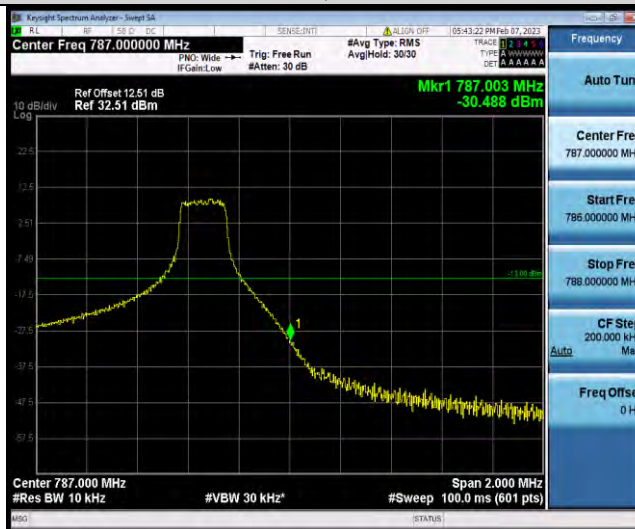

Band13-5MHz-16QAM-23255-1RB#24

Band13-5MHz-16QAM-23255-25RB#0

Band13-5MHz-64QAM-23205-1RB#0

BUREAU VERITAS

Test Report No.: W7L-P23010024RF06

Band13-5MHz-64QAM-23205-25RB#0

Band13-5MHz-64QAM-23255-1RB#24

Band13-5MHz-64QAM-23255-25RB#0