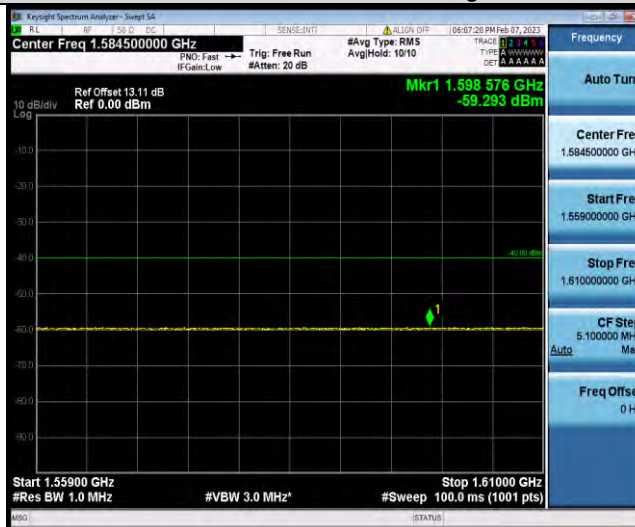

BUREAU VERITAS

Test Report No.: W7L-P23010024RF06