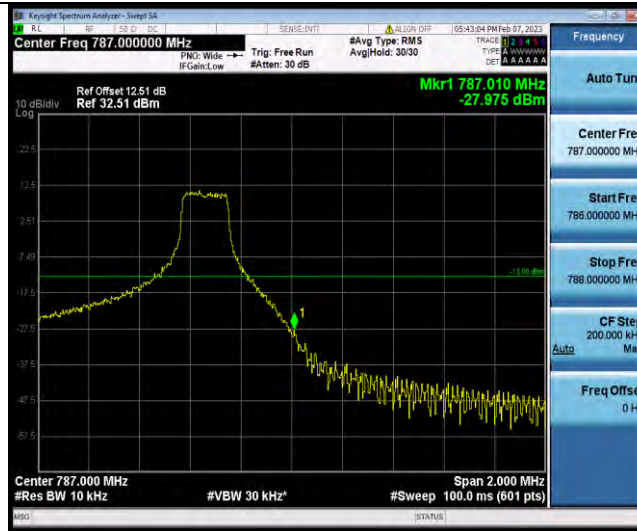

BUREAU VERITAS

Test Report No.: W7L-P23010024RF06

Band13-5MHz-QPSK-23255-25RB#0