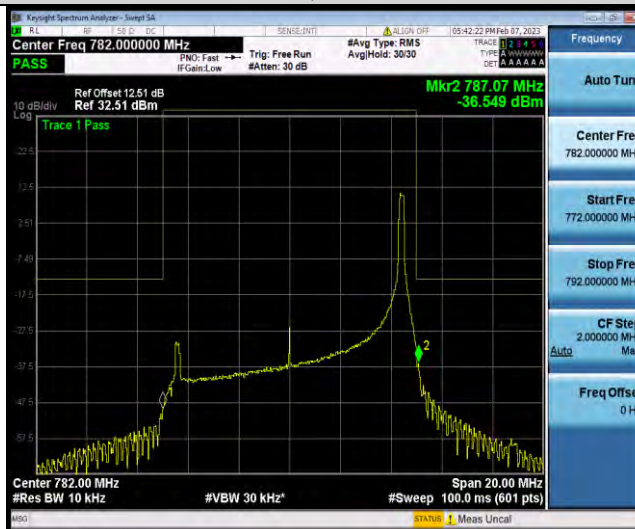

BUREAU VERITAS

Test Report No.: W7L-P23010024RF06

Band13-10MHz-QPSK-23230-1RB#0

Band13-10MHz-QPSK-23230-1RB#49

Band13-10MHz-QPSK-23230-50RB#0

BUREAU VERITAS

Test Report No.: W7L-P23010024RF06

Band13-10MHz-16QAM-23230-1RB#0