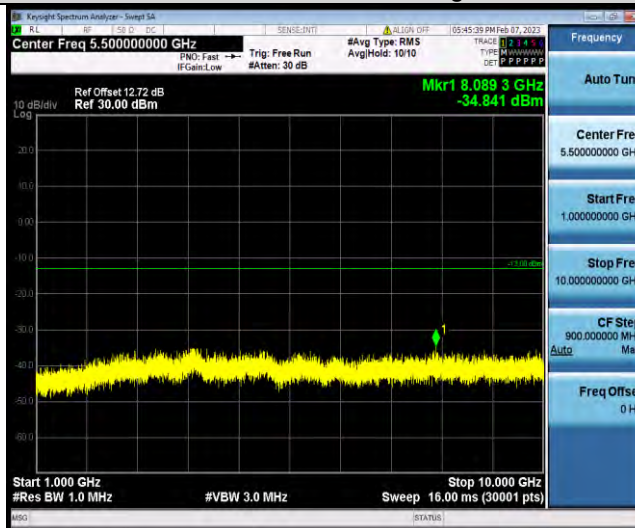

Band13-5MHz-16QAM-23255-1RB#0-Range3:1559~1610MHz