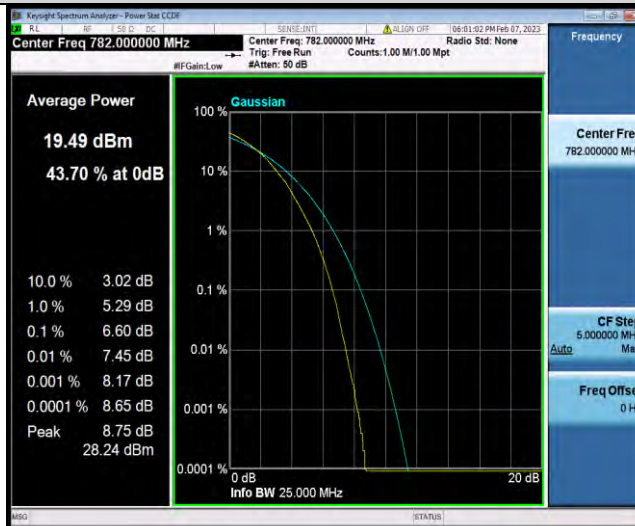

BUREAU VERITAS

Test Report No.: W7L-P23010024RF06

Band13-5MHz-64QAM-23205-1RB#0

Band13-5MHz-64QAM-23205-25RB#0

Band13-5MHz-64QAM-23230-1RB#0

BUREAU
VERITAS

Test Report No.: W7L-P23010024RF06

Band13-5MHz-64QAM-23230-25RB#0