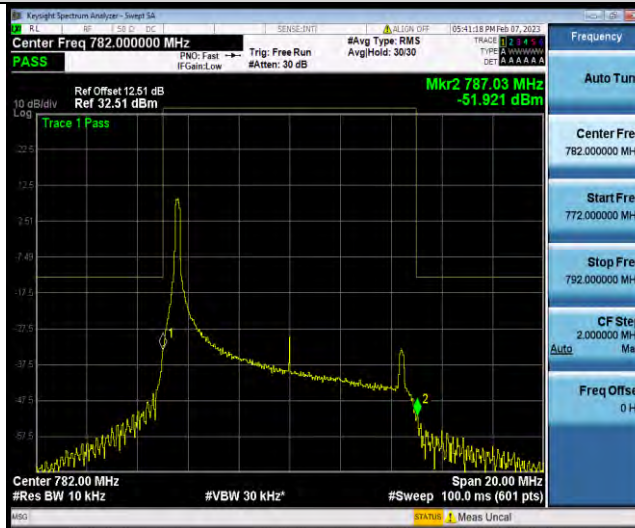

Band13-10MHz-16QAM-23230-1RB#49

Band13-10MHz-16QAM-23230-50RB#0

BUREAU VERITAS

Test Report No.: W7L-P23010024RF06

Band13-10MHz-64QAM-23230-1RB#0

Band13-10MHz-64QAM-23230-1RB#49

Band13-10MHz-64QAM-23230-50RB#0