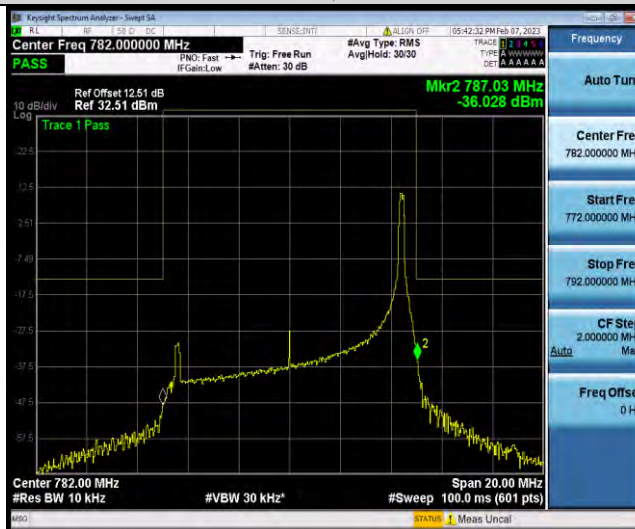

Band13-10MHz-16QAM-23230-50RB#0