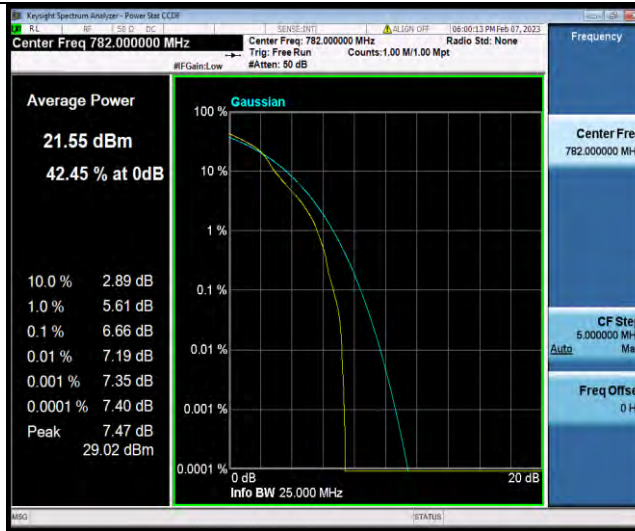

BUREAU VERITAS

Test Report No.: W7L-P23010024RF06

Band13-5MHz-16QAM-23230-25RB#0