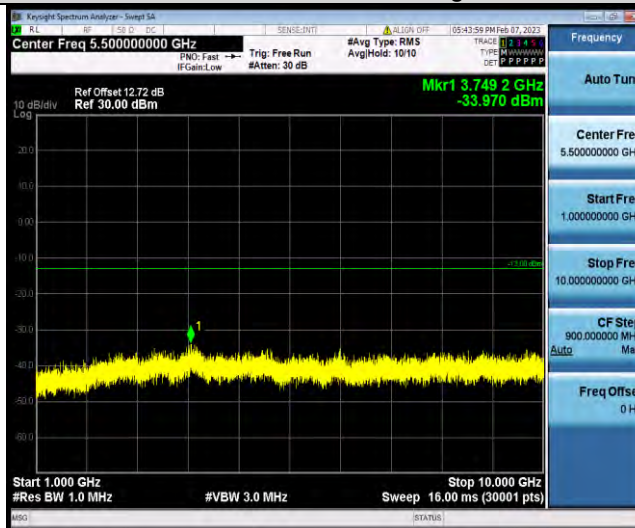

Band13-5MHz-16QAM-23205-1RB#0-Range3:1559~1610MHz