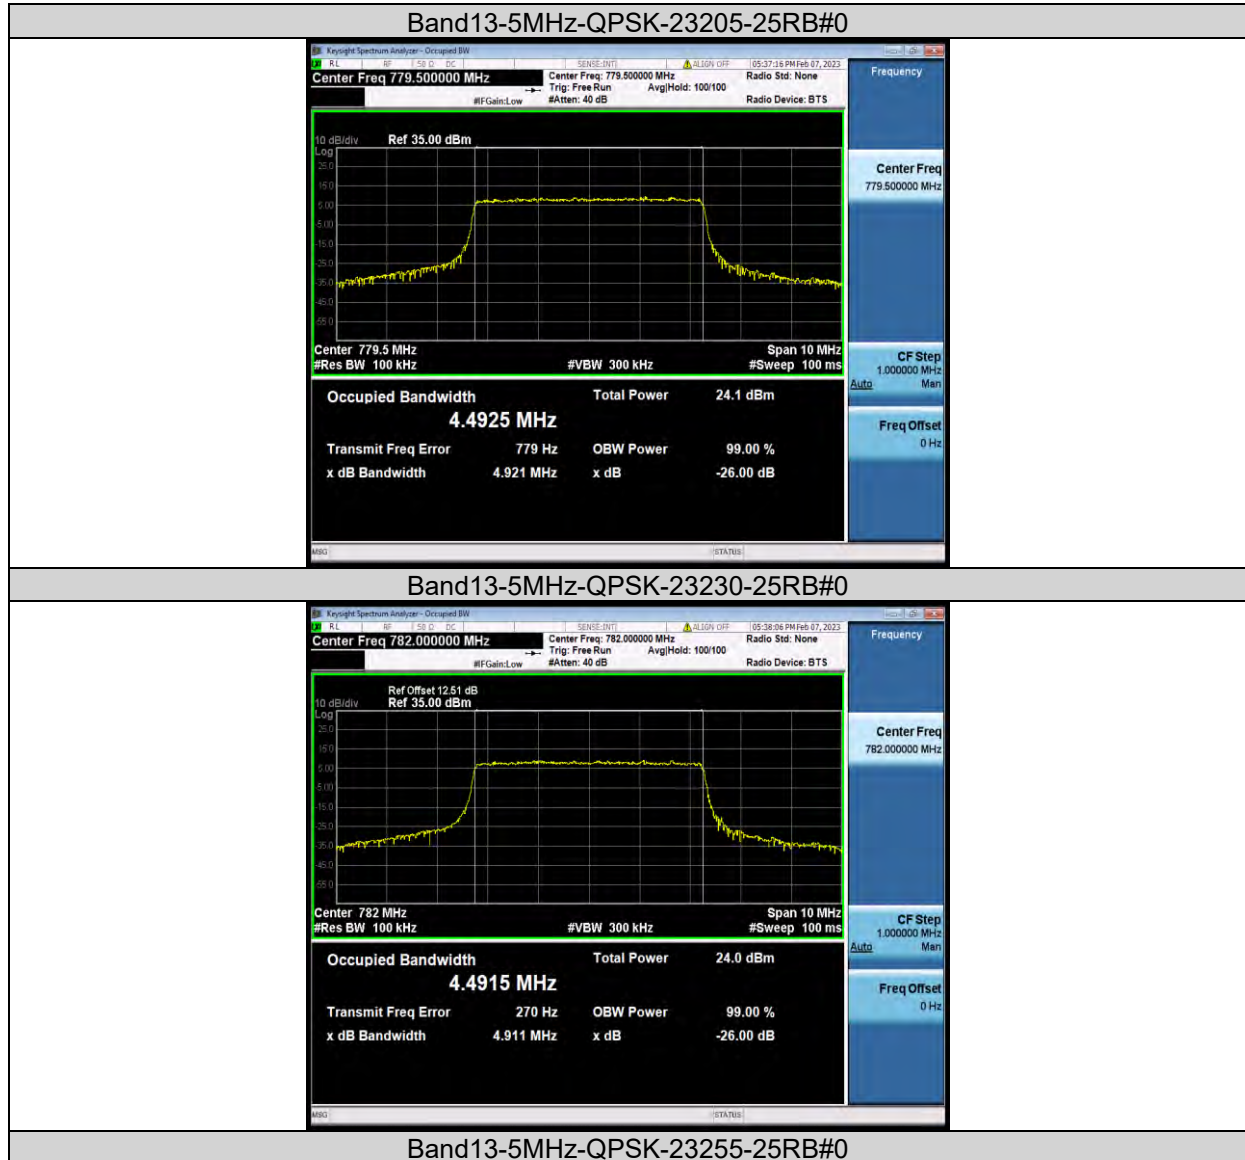

Test Graphs