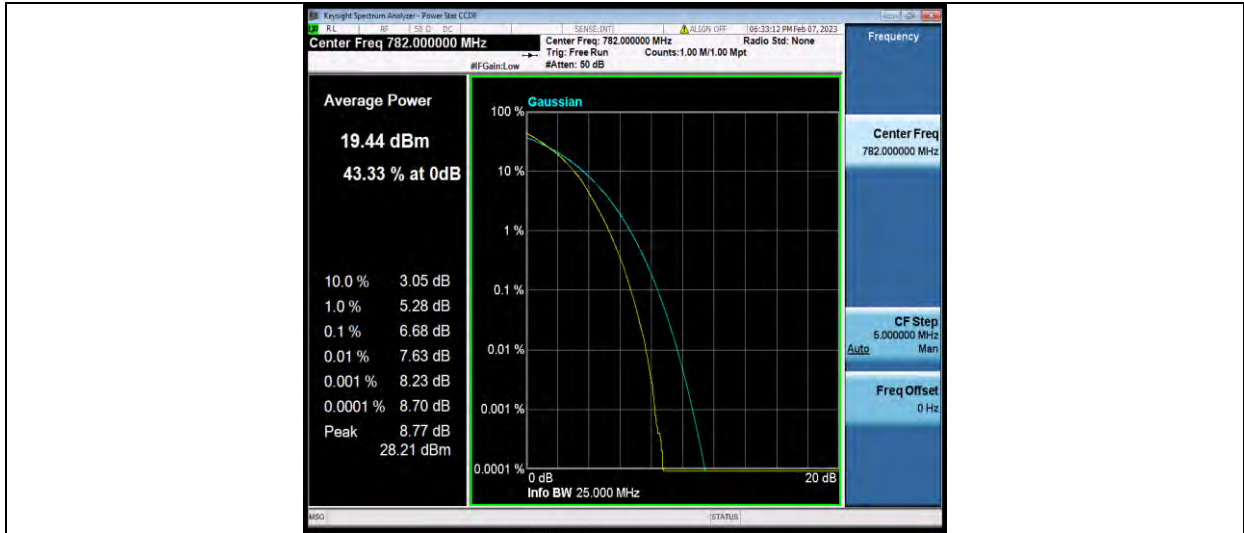

BUREAU VERITAS

Test Report No.: W7L-P23010024RF06