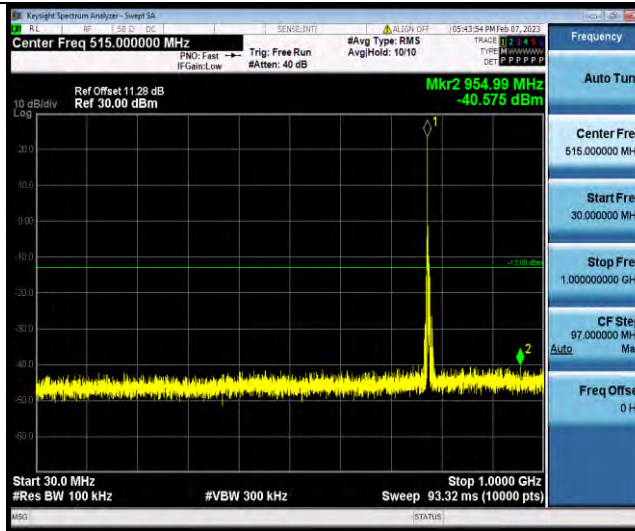

BUREAU VERITAS

Test Report No.: W7L-P23010024RF06

Band13-5MHz-16QAM-23205-1RB#0-Range2:1000~10000MHz