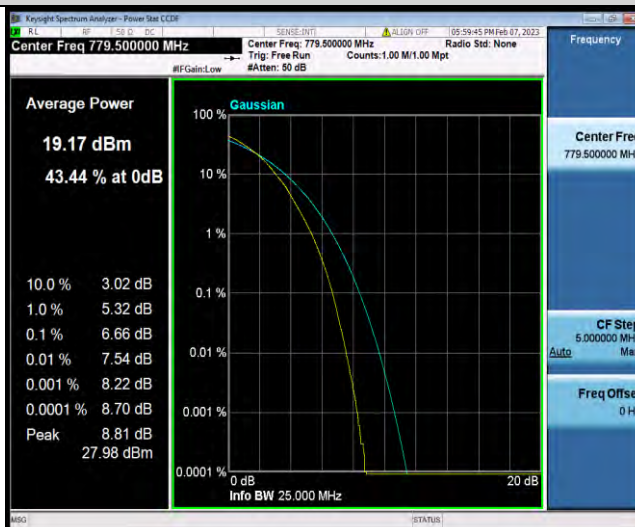

BUREAU VERITAS

Test Report No.: W7L-P23010024RF06

Band13-5MHz-64QAM-23205-1RB#0

Band13-5MHz-64QAM-23205-25RB#0

Band13-5MHz-64QAM-23230-1RB#0

BUREAU
VERITAS

Test Report No.: W7L-P23010024RF06

Band13-5MHz-64QAM-23230-25RB#0