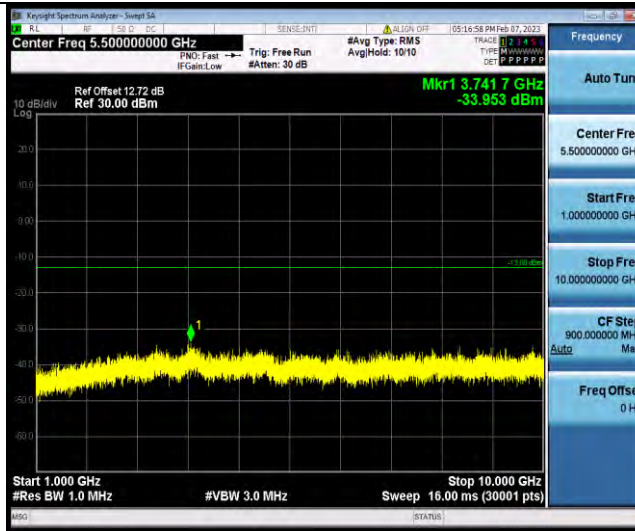

Band12-10MHz-64QAM-23060-1RB#0-Range2: 1000~10000MHz

BUREAU VERITAS

Test Report No.: W7L-P23010024RF06