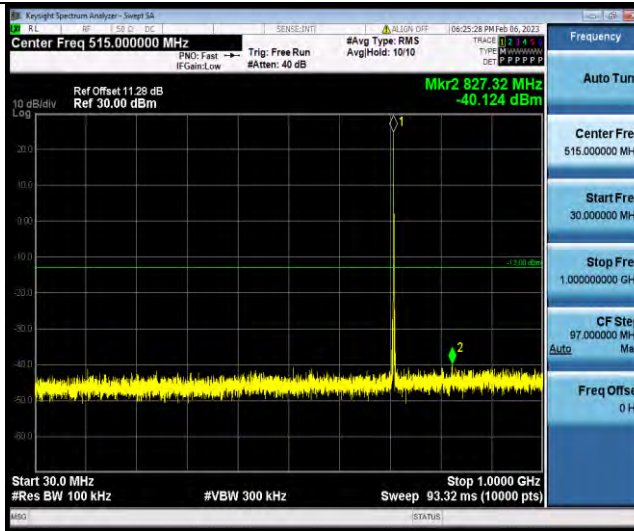

Band12-1.4MHz-16QAM-23173-1RB#0-Range 1:30~1000MHz

BUREAU VERITAS

Test Report No.: W7L-P23010024RF06