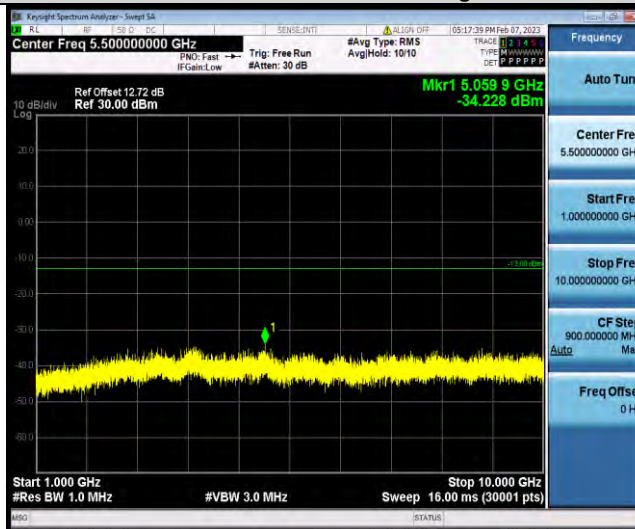

Band12-10MHz-64QAM-23060-1RB#0-Range2: 1000~10000MHz

BUREAU VERITAS

Test Report No.: W7L-P23010024RF06

Band12-10MHz-64QAM-23095-1RB#0-Range1:30~1000MHz

Band12-10MHz-64QAM-23095-1RB#0-Range2:1000~10000MHz

Band12-10MHz-64QAM-23130-1RB#0-Range1:30~1000MHz