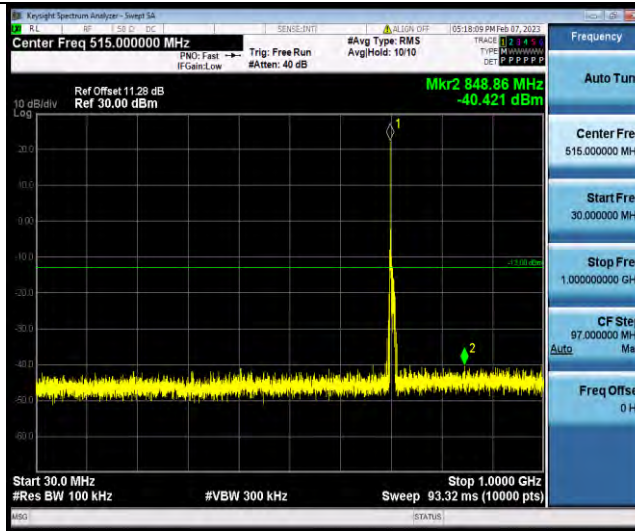

Band12-10MHz-64QAM-23130-1RB#0-Range1:30~1000MHz

BUREAU VERITAS

Test Report No.: W7L-P23010024RF06