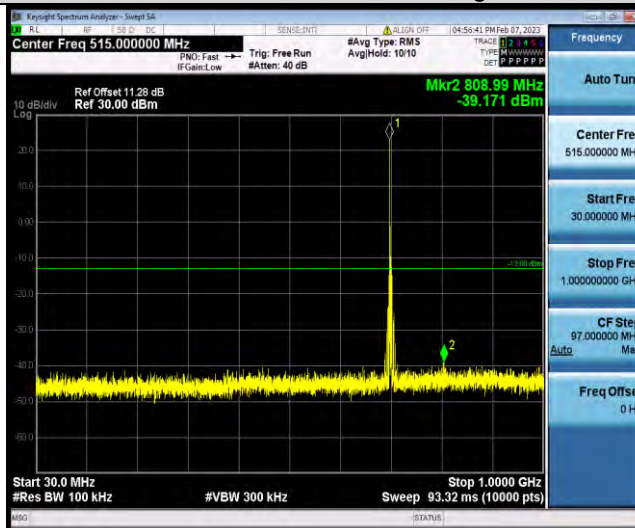

Band12-5MHz-64QAM-23035-1RB#0-Range2:1000~10000MHz

BUREAU VERITAS

Test Report No.: W7L-P23010024RF06

Band12-5MHz-64QAM-23095-1RB#0-Range1:30~1000MHz

Band12-5MHz-64QAM-23095-1RB#0-Range2:1000~1000MHz

Band12-5MHz-64QAM-23155-1RB#0-Range1:30~1000MHz