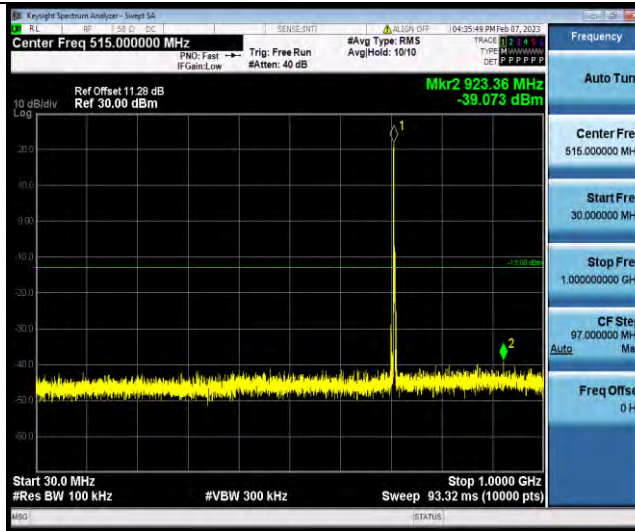

Band12-3MHz-64QAM-23165-1RB#0-Range1:30~1000MHz

BUREAU VERITAS

Test Report No.: W7L-P23010024RF06