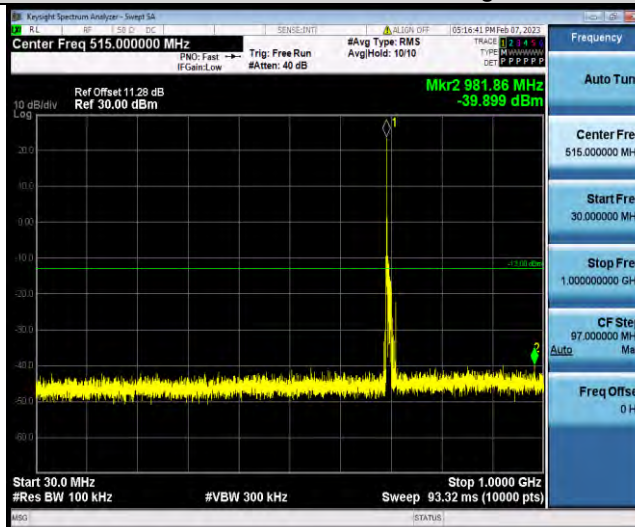

Band12-10MHz-16QAM-23060-1RB#0-Range1:30~1000MHz