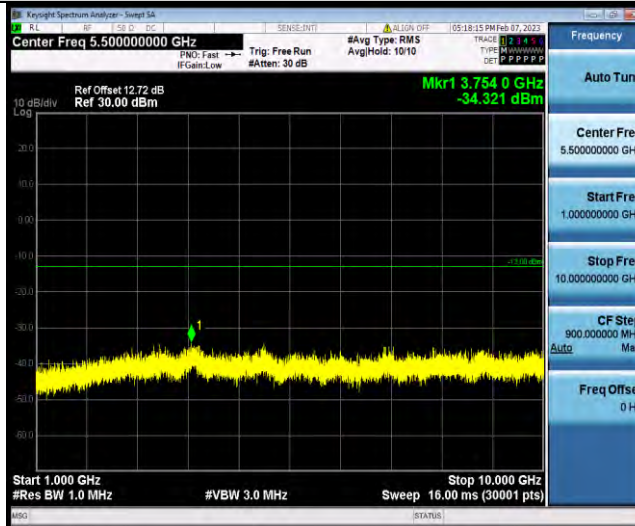

Band 12-10MHz-64QAM-23130-1RB#0-Range2: 1000~10000MHz