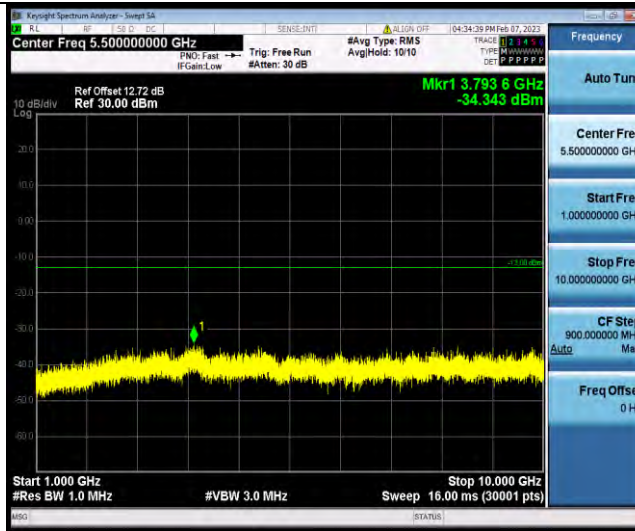

Band12-3MHz-64QAM-23025-1RB#0-Range2:1000~10000MHz

BUREAU VERITAS

Test Report No.: W7L-P23010024RF06