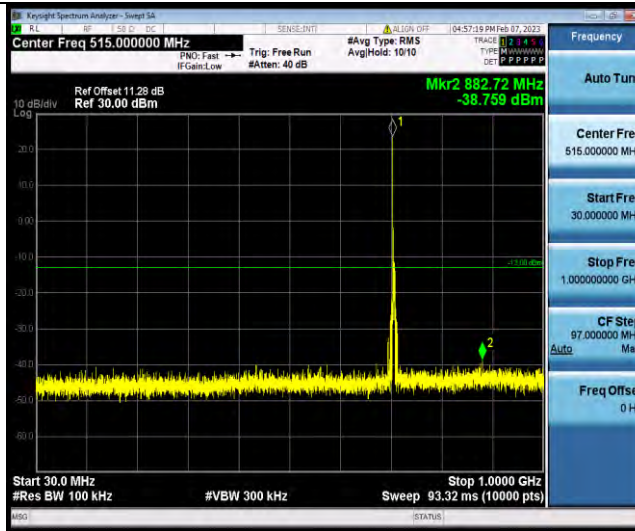

Band12-5MHz-64QAM-23155-1RB#0-Range1:30~1000MHz

BUREAU VERITAS

Test Report No.: W7L-P23010024RF06