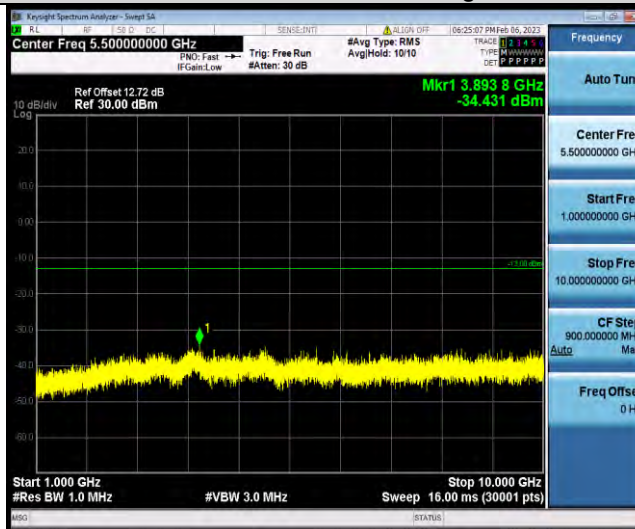

BUREAU VERITAS

Test Report No.: W7L-P23010024RF06

Band12-1.4MHz-64QAM-23095-1RB#0-Range 1:30~1000MHz

Band12-1.4MHz-64QAM-23095-1RB#0-Range 2:1000~10000MHz

Band12-1.4MHz-64QAM-23173-1RB#0-Range 1:30~1000MHz