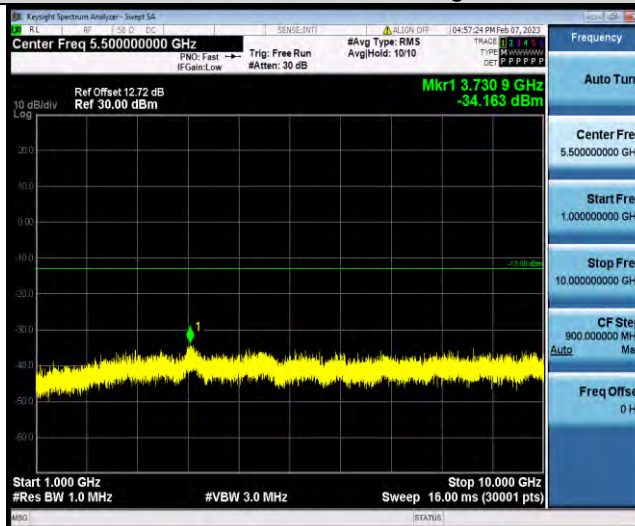

Band12-5MHz-64QAM-23155-1RB#0-Range2:1000~10000MHz