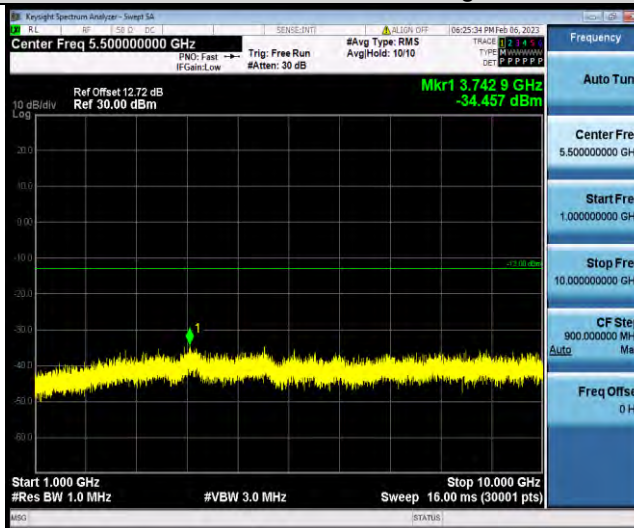

Band12-1.4MHz-16QAM-23173-1RB#0-Range2:1000~10000MHz