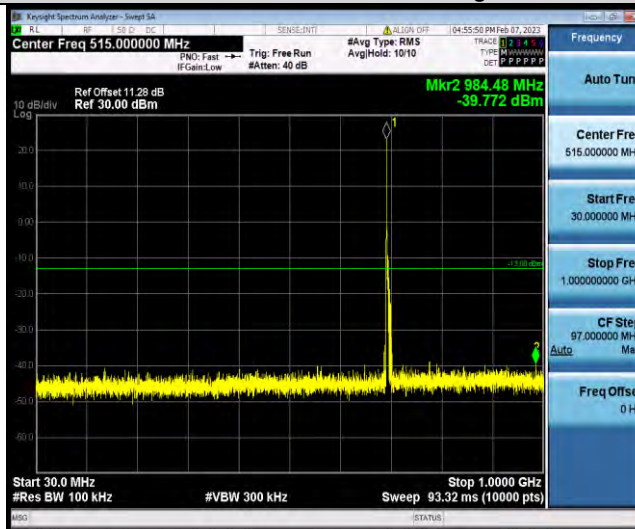

Band12-5MHz-16QAM-23035-1RB#0-Range1:30~1000MHz