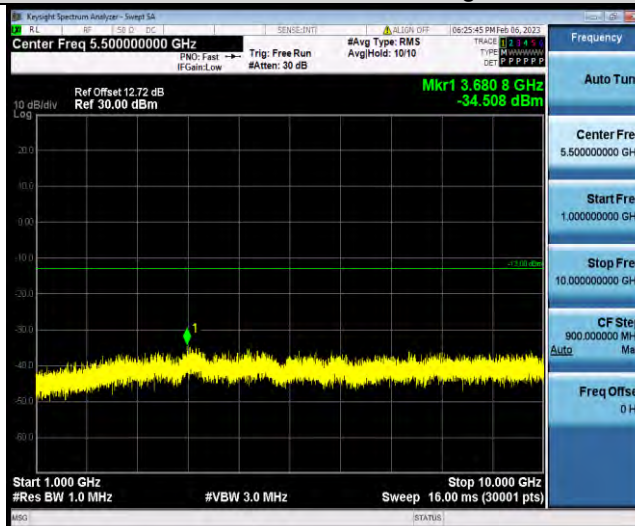

Band12-1.4MHz-64QAM-23173-1RB#0-Range2:1000~10000MHz