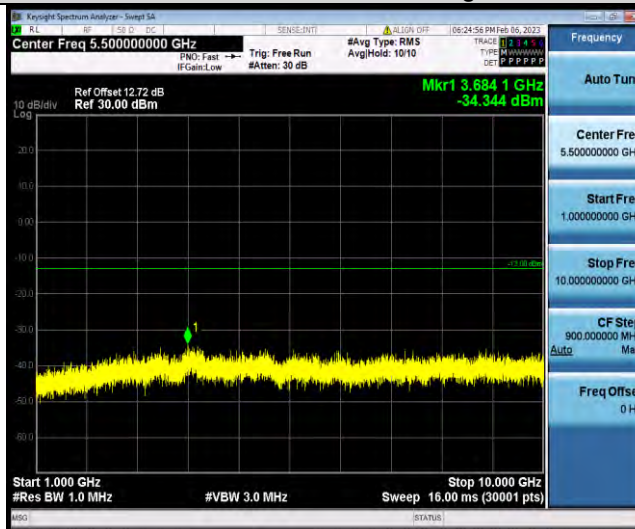

BUREAU VERITAS

Test Report No.: W7L-P23010024RF06

Band12-1.4MHz-16QAM-23095-1RB#0-Range 1:30~1000MHz

Band12-1.4MHz-16QAM-23095-1RB#0-Range2:1000~10000MHz

Band12-1.4MHz-16QAM-23173-1RB#0-Range 1:30~1000MHz