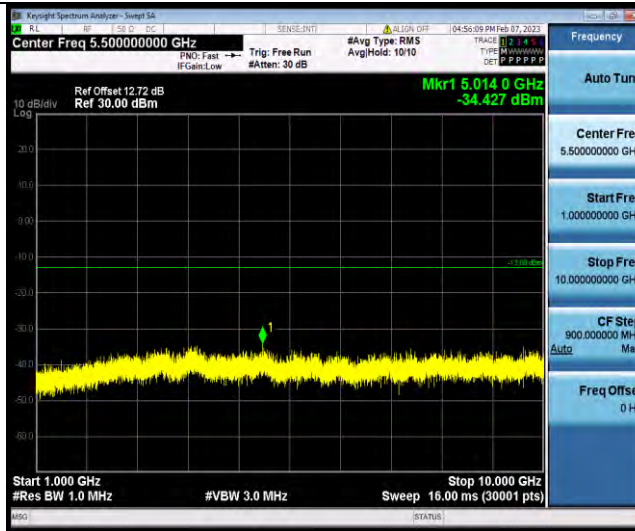

Band12-5MHz-64QAM-23035-1RB#0-Range2:1000~10000MHz

BUREAU VERITAS

Test Report No.: W7L-P23010024RF06