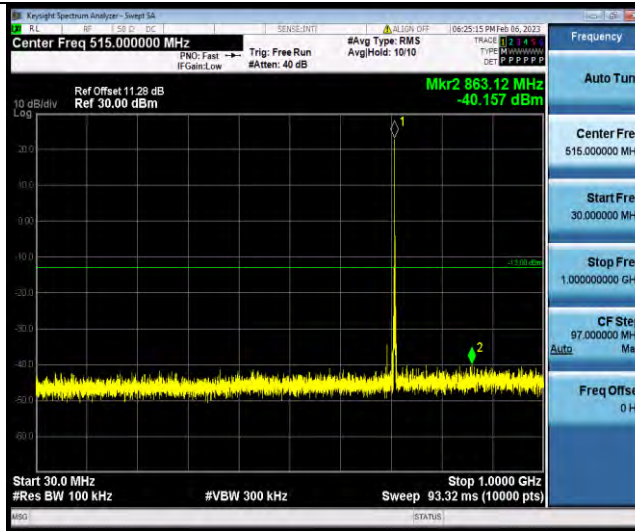

Band12-1.4MHz-QPSK-23173-1RB#0-Range1:30~1000MHz

BUREAU VERITAS

Test Report No.: W7L-P23010024RF06