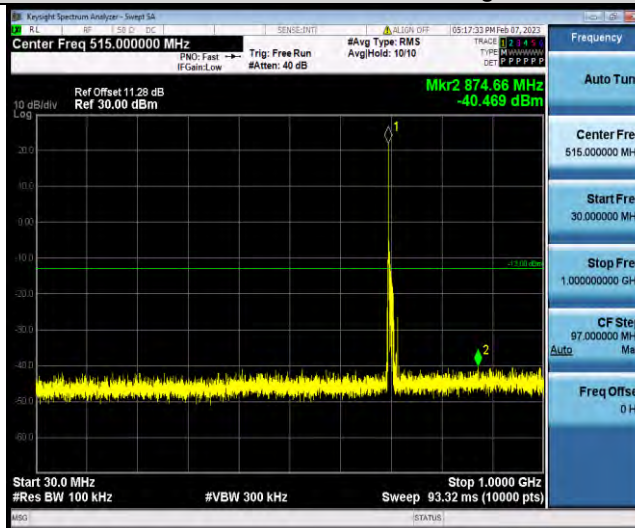

Band12-10MHz-64QAM-23060-1RB#0-Range2: 1000~10000MHz

BUREAU VERITAS

Test Report No.: W7L-P23010024RF06

Band12-10MHz-64QAM-23095-1RB#0-Range1:30~1000MHz

Band12-10MHz-64QAM-23095-1RB#0-Range2:1000~10000MHz

Band12-10MHz-64QAM-23130-1RB#0-Range1:30~1000MHz