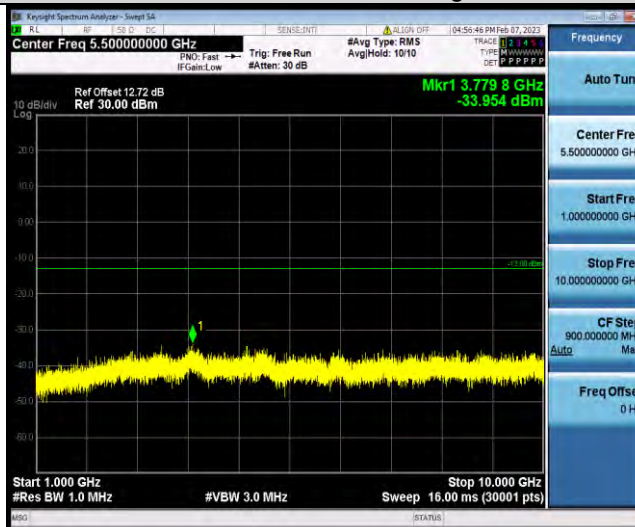

Band12-5MHz-64QAM-23035-1RB#0-Range2:1000~10000MHz

BUREAU VERITAS

Test Report No.: W7L-P23010024RF06

Band12-5MHz-64QAM-23095-1RB#0-Range1:30~1000MHz

Band12-5MHz-64QAM-23095-1RB#0-Range2:1000~1000MHz

Band12-5MHz-64QAM-23155-1RB#0-Range1:30~1000MHz