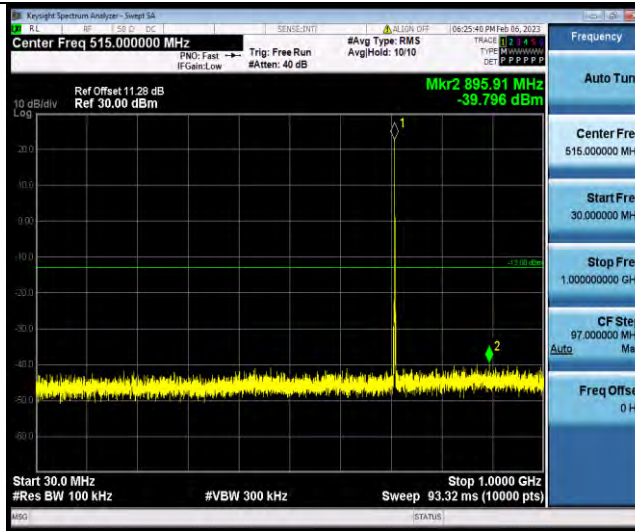

Band12-1.4MHz-64QAM-23173-1RB#0-Range 1:30~1000MHz

BUREAU VERITAS

Test Report No.: W7L-P23010024RF06