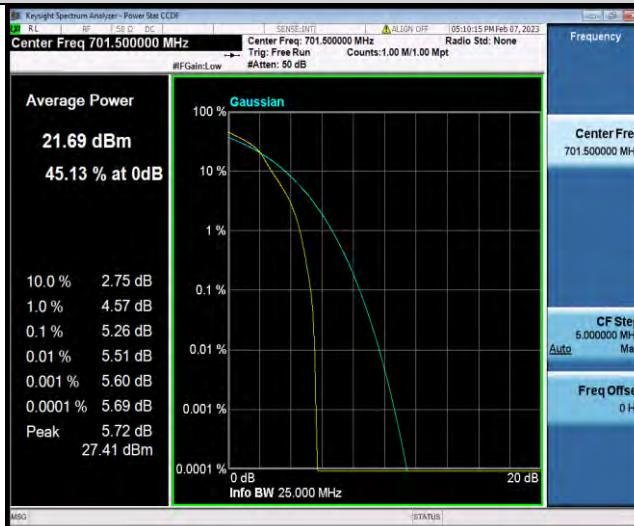

Test Report No.: W7L-P23010024RF06

Band12-5MHz-QPSK-23095-25RB#0

Band12-5MHz-QPSK-23155-1RB#0

Band12-5MHz-QPSK-23155-25RB#0

BUREAU VERITAS

Test Report No.: W7L-P23010024RF06

Band12-5MHz-16QAM-23035-1RB#0

Band12-5MHz-16QAM-23035-25RB#0