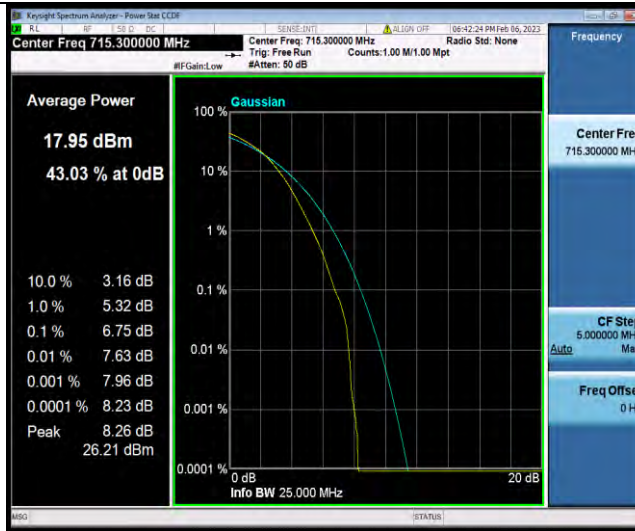

Band12-1.4MHz-64QAM-23095-6RB#0

Band12-1.4MHz-64QAM-23173-1RB#0

Band12-1.4MHz-64QAM-23173-6RB#0

BUREAU
VERITAS

Test Report No.: W7L-P23010024RF06

Band12-3MHz-QPSK-23025-1RB#0

Band12-3MHz-QPSK-23025-15RB#0

Band12-3MHz-QPSK-23095-1RB#0