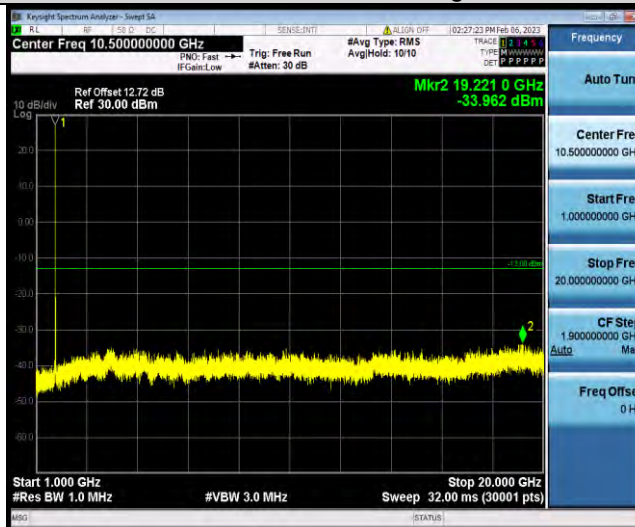

BUREAU VERITAS

Test Report No.: W7L-P23010024RF06

Band4-15MHz-16QAM-20025-1RB#0-Range1:30~1000MHz

Band4-15MHz-16QAM-20025-1RB#0-Range2:1000~2000MHz

Band4-15MHz-16QAM-20175-1RB#0-Range1:30~1000MHz

BUREAU VERITAS