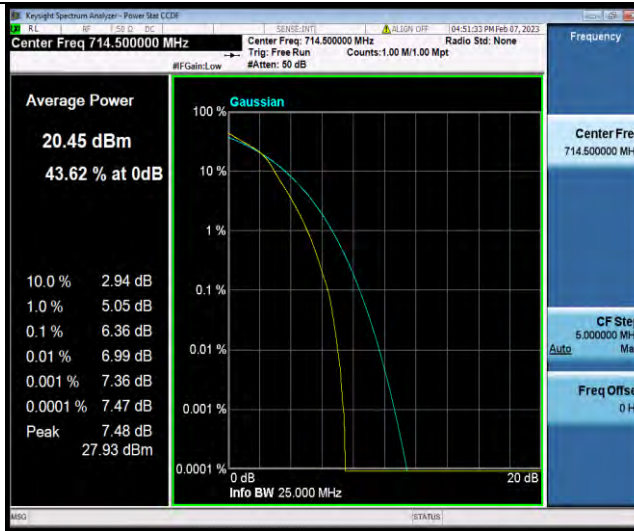

BUREAU
VERITAS

Test Report No.: W7L-P23010024RF06

Band12-3MHz-64QAM-23025-1RB#0