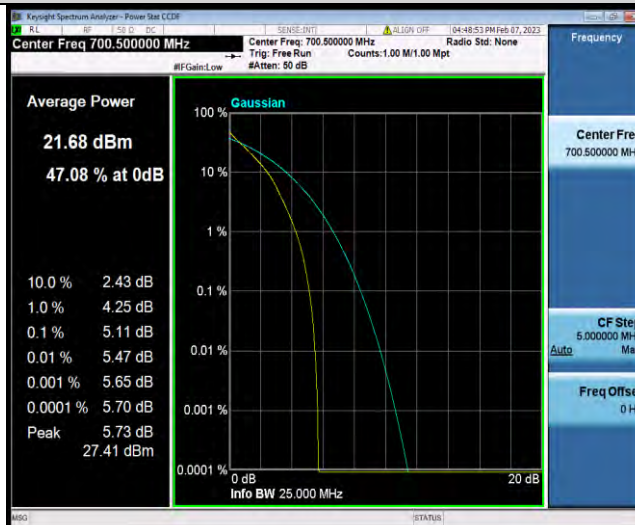

Band12-1.4MHz-64QAM-23095-6RB#0

Band12-1.4MHz-64QAM-23173-1RB#0

Band12-1.4MHz-64QAM-23173-6RB#0

BUREAU
VERITAS

Test Report No.: W7L-P23010024RF06

Band12-3MHz-QPSK-23025-1RB#0

Band12-3MHz-QPSK-23025-15RB#0

Band12-3MHz-QPSK-23095-1RB#0