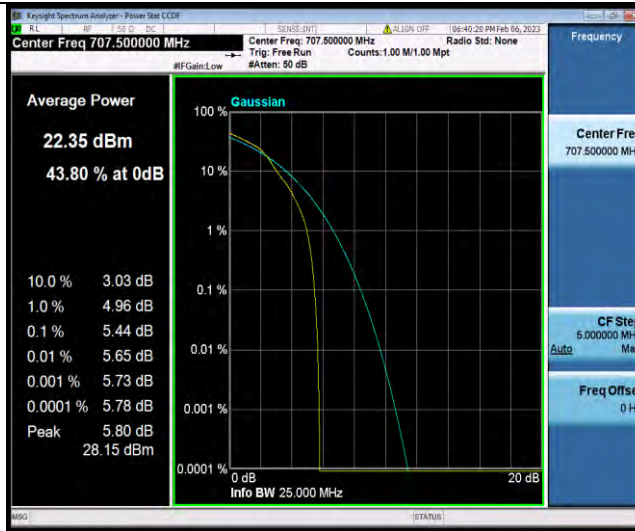

BUREAU VERITAS

Test Report No.: W7L-P23010024RF06

Band12-1.4MHz-16QAM-23095-6RB#0