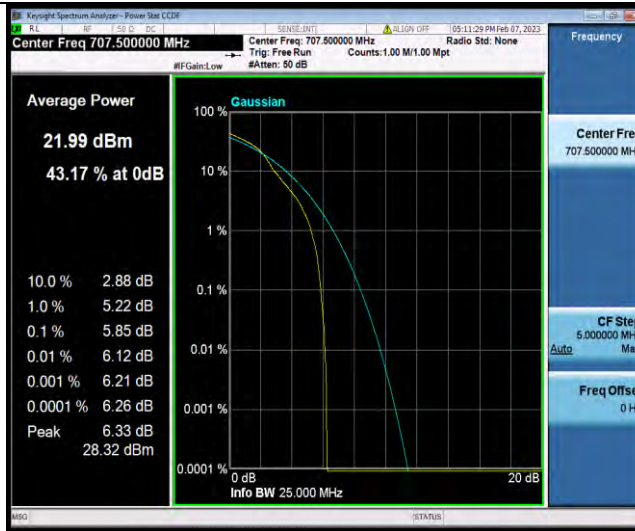

BUREAU VERITAS

Test Report No.: W7L-P23010024RF06

Band12-5MHz-16QAM-23095-25RB#0