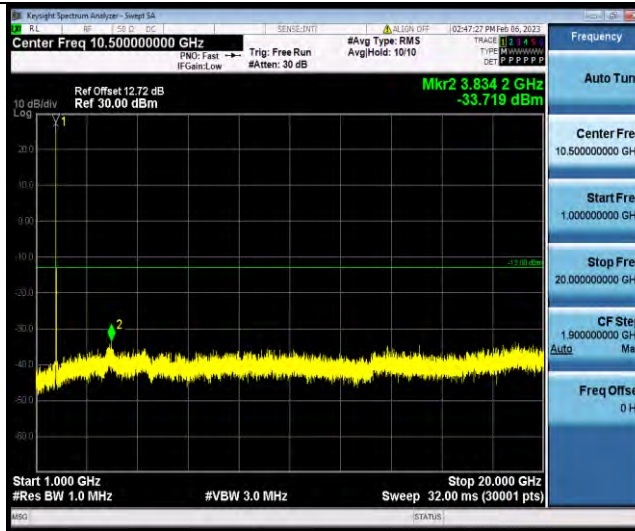

BUREAU VERITAS

Test Report No.: W7L-P23010024RF06

Band4-20MHz-16QAM-20050-1RB#0-Range1:30~1000MHz