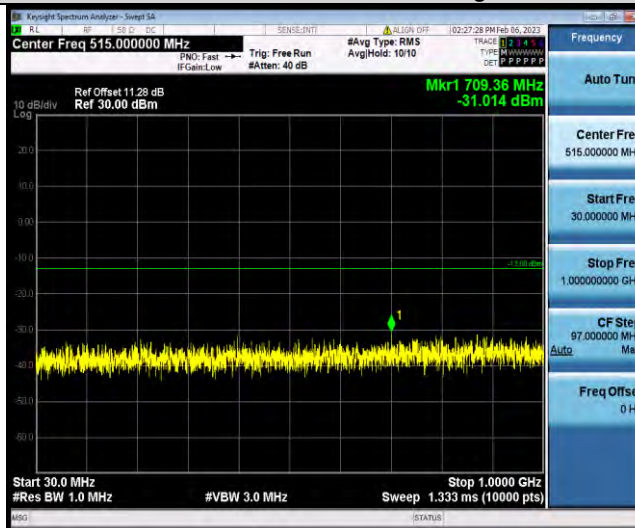

Band4-15MHz-64QAM-20025-1RB#0-Range2:1000~2000MHz