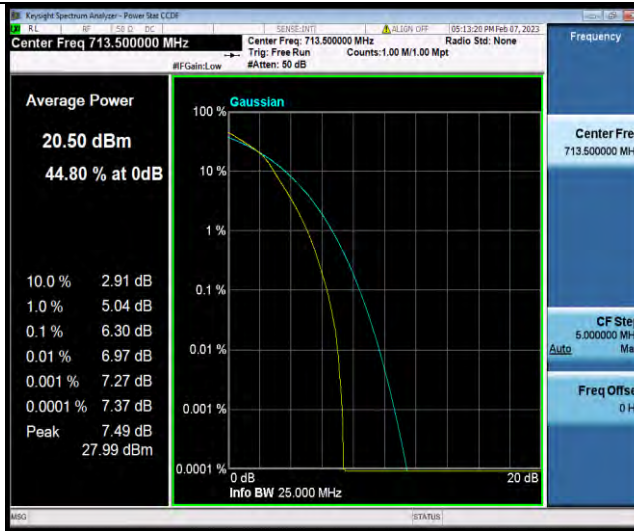

Band12-5MHz-16QAM-23095-1RB#0

BUREAU VERITAS

Test Report No.: W7L-P23010024RF06

Band12-5MHz-16QAM-23095-25RB#0

Band12-5MHz-16QAM-23155-1RB#0

Band12-5MHz-16QAM-23155-25RB#0

BUREAU
VERITAS

Test Report No.: W7L-P23010024RF06