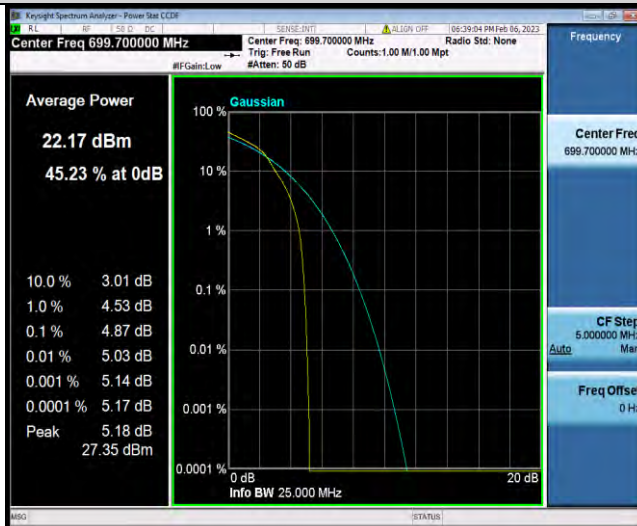

Band12-1.4MHz-16QAM-23017-6RB#0