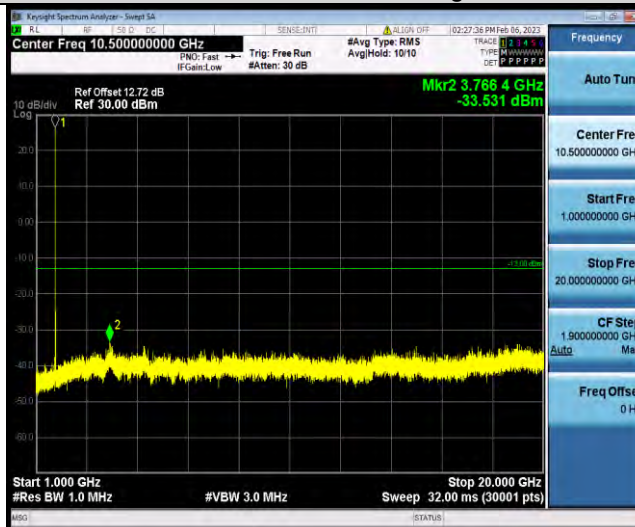

Band4-15MHz-64QAM-20175-1RB#0-Range1:30~1000MHz