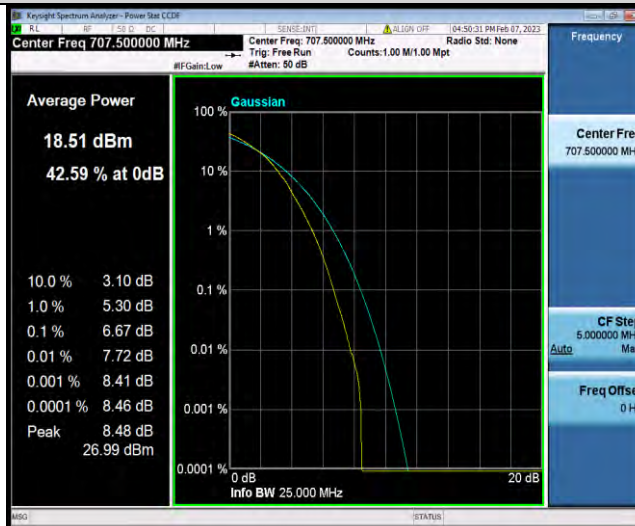

Test Report No.: W7L-P23010024RF06

Band12-3MHz-64QAM-23025-1RB#0

Band12-3MHz-64QAM-23025-15RB#0

Band12-3MHz-64QAM-23095-1RB#0

BUREAU
VERITAS

Test Report No.: W7L-P23010024RF06

Band12-3MHz-64QAM-23095-15RB#0