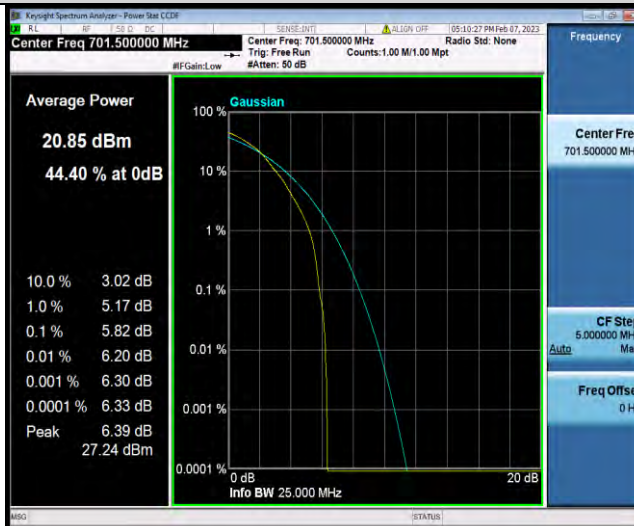

Band12-5MHz-64QAM-23035-25RB#0