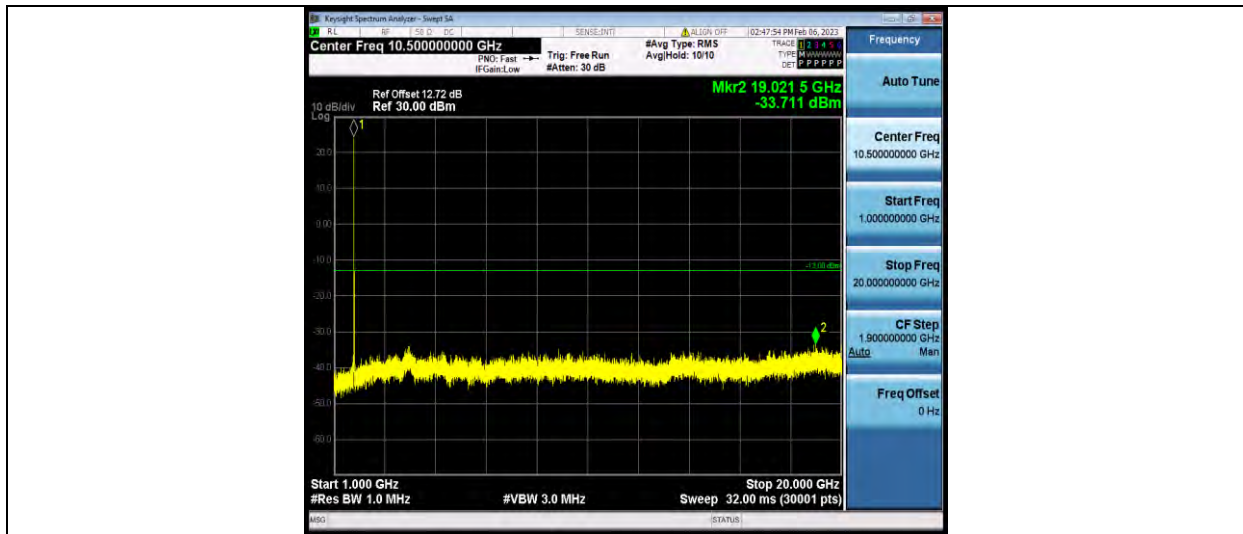

Band4-20MHz-64QAM-20300-1RB#0-Range1:30~1000MHz

Band4-20MHz-64QAM-20300-1RB#0-Range2:1000~20000MHz

BUREAU
VERITAS

Test Report No.: W7L-P23010024RF06

Test Report No.: W7L-P23010024RF06

FREQUENCY STABILITY

Test Result