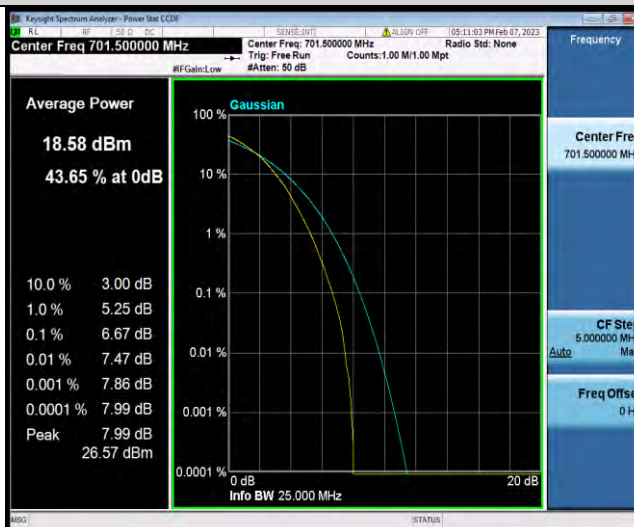

Band12-5MHz-64QAM-23095-1RB#0