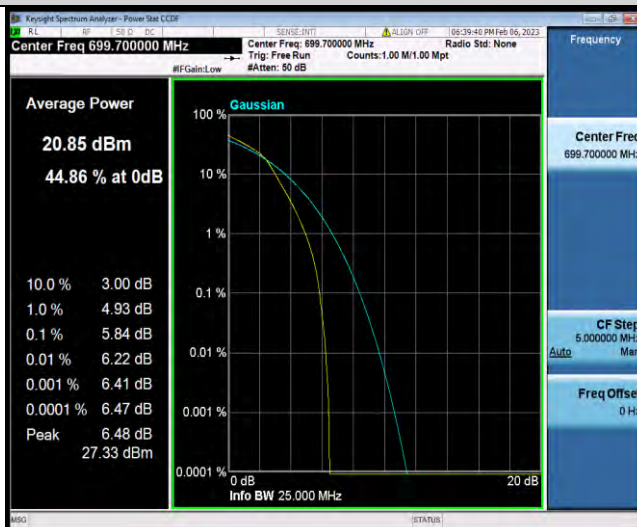

Band12-1.4MHz-16QAM-23095-1RB#0