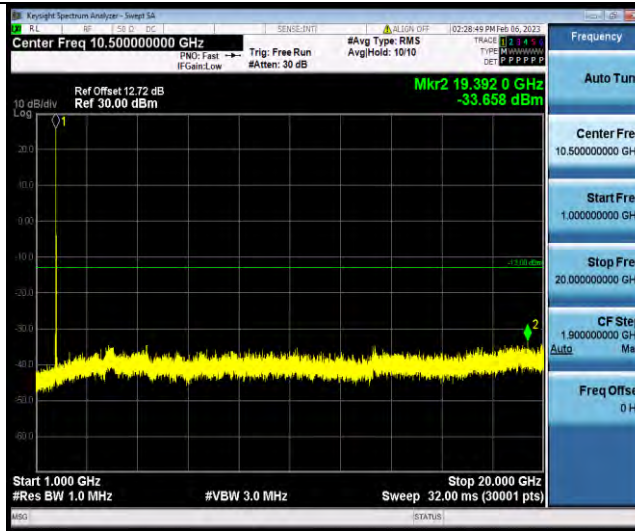

Test Report No.: W7L-P23010024RF06

Band4-15MHz-16QAM-20175-1RB#0-Range2:1000~20000MHz

Band4-15MHz-16QAM-20325-1RB#0-Range1:30~1000MHz

Band4-15MHz-16QAM-20325-1RB#0-Range2:1000~20000MHz

BUREAU VERITAS

Test Report No.: W7L-P23010024RF06