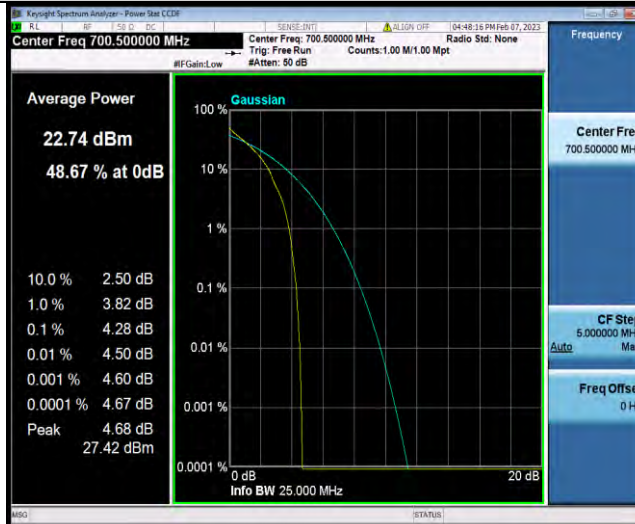

Band12-1.4MHz-64QAM-23095-6RB#0

Band12-1.4MHz-64QAM-23173-1RB#0

Band12-1.4MHz-64QAM-23173-6RB#0

BUREAU
VERITAS

Test Report No.: W7L-P23010024RF06

Band12-3MHz-QPSK-23025-1RB#0

Band12-3MHz-QPSK-23025-15RB#0

Band12-3MHz-QPSK-23095-1RB#0