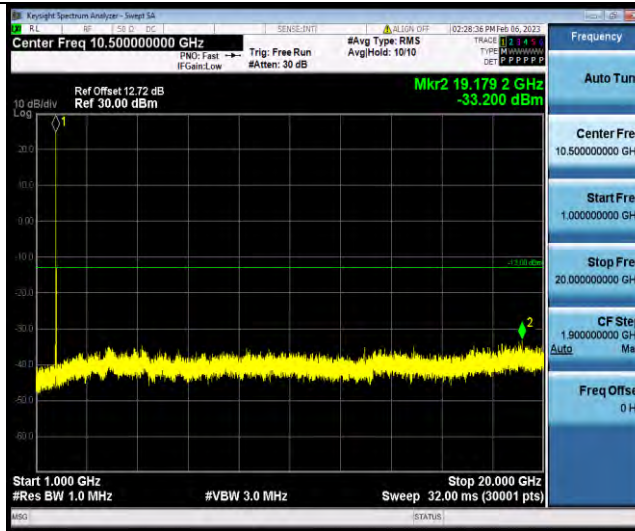

BUREAU VERITAS

Test Report No.: W7L-P23010024RF06

Band4-15MHz-16QAM-20025-1RB#0-Range1:30~1000MHz

Band4-15MHz-16QAM-20025-1RB#0-Range2:1000~2000MHz

Band4-15MHz-16QAM-20175-1RB#0-Range1:30~1000MHz

BUREAU VERITAS