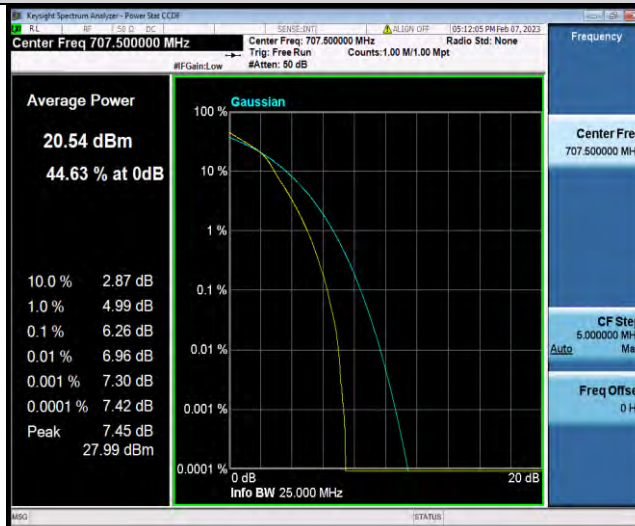

Band12-5MHz-16QAM-23095-1RB#0

BUREAU VERITAS

Test Report No.: W7L-P23010024RF06

Band12-5MHz-16QAM-23095-25RB#0

Band12-5MHz-16QAM-23155-1RB#0

Band12-5MHz-16QAM-23155-25RB#0

BUREAU
VERITAS

Test Report No.: W7L-P23010024RF06