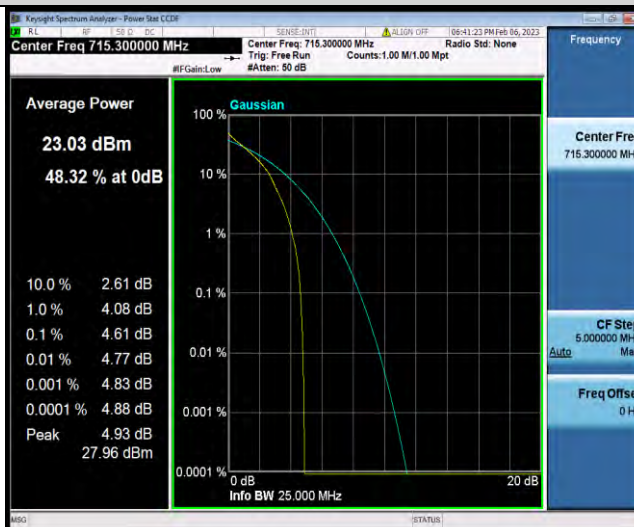

Test Graphs

BUREAU
VERITAS

Test Report No.: W7L-P23010024RF06

Band12-1.4MHz-QPSK-23095-6RB#0

Band12-1.4MHz-QPSK-23173-1RB#0

Band12-1.4MHz-QPSK-23173-6RB#0

BUREAU VERITAS

Test Report No.: W7L-P23010024RF06