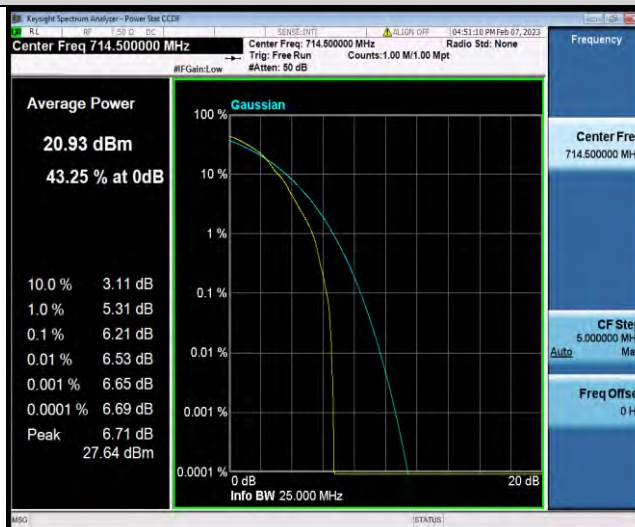

Band12-3MHz-64QAM-23165-15RB#0