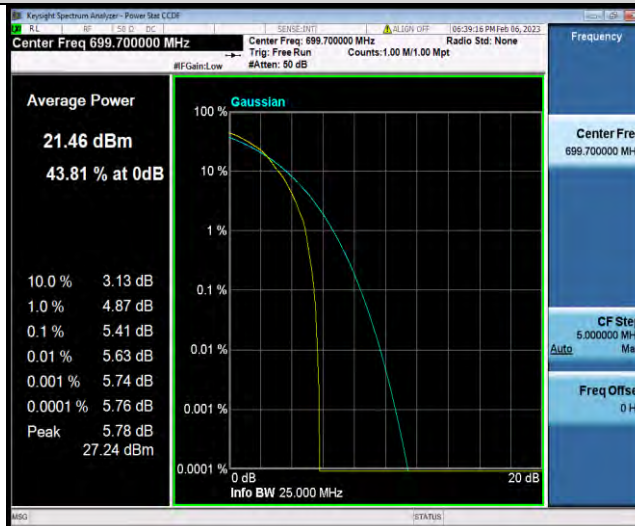

Band12-1.4MHz-16QAM-23173-6RB#0

BUREAU VERITAS

Test Report No.: W7L-P23010024RF06

Band12-1.4MHz-64QAM-23017-1RB#0

Band12-1.4MHz-64QAM-23017-6RB#0

Band12-1.4MHz-64QAM-23095-1RB#0

BUREAU
VERITAS

Test Report No.: W7L-P23010024RF06