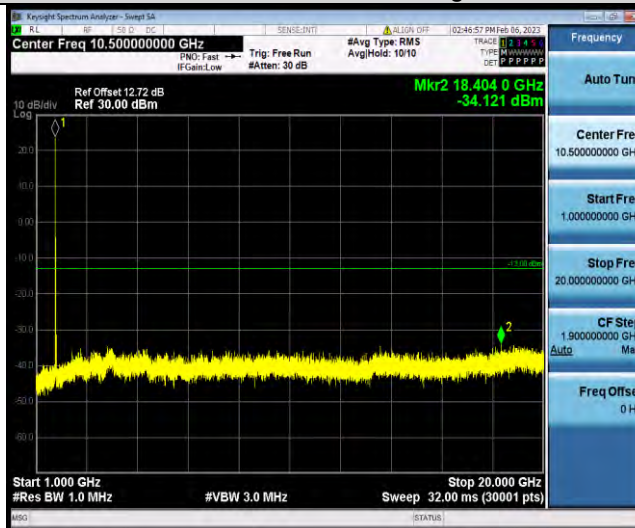

Band4-20MHz-16QAM-20300-1RB#0-Range1:30~1000MHz