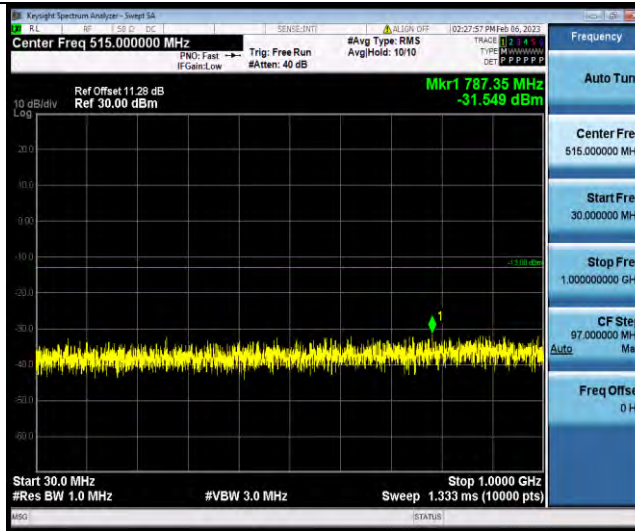

BUREAU VERITAS

Test Report No.: W7L-P23010024RF06

Band4-15MHz-16QAM-20175-1RB#0-Range2:1000~20000MHz