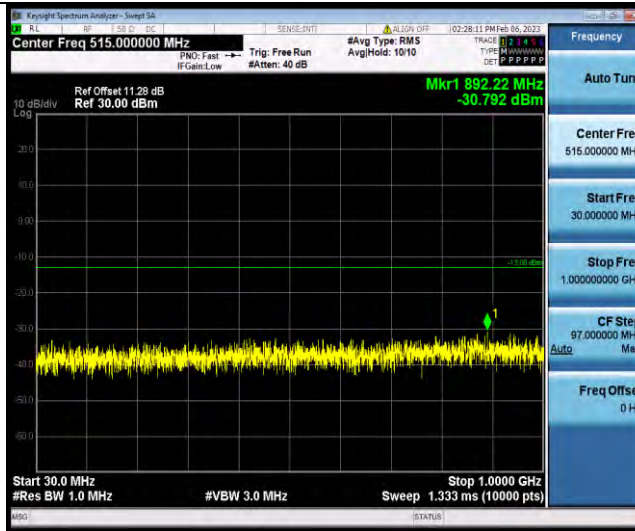

Band4-15MHz-64QAM-20025-1RB#0-Range1:30~1000MHz

Band4-15MHz-64QAM-20025-1RB#0-Range2:1000~2000MHz

Band4-15MHz-64QAM-20175-1RB#0-Range1:30~1000MHz

BUREAU VERITAS

Test Report No.: W7L-P23010024RF06

Band4-15MHz-64QAM-20175-1RB#0-Range2:1000~20000MHz