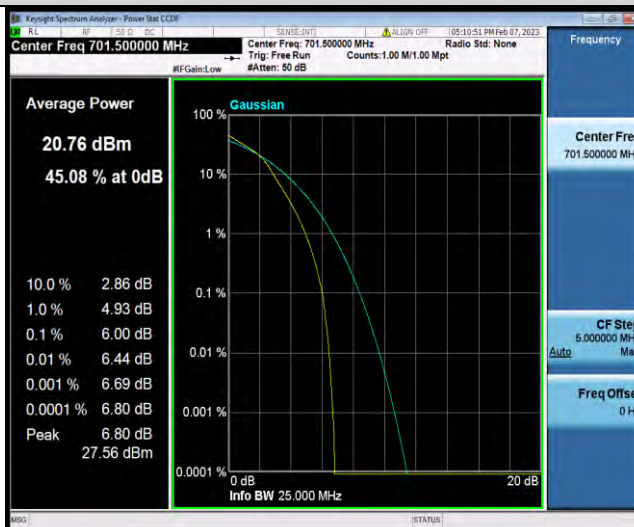

Test Report No.: W7L-P23010024RF06

Band12-5MHz-QPSK-23095-25RB#0

Band12-5MHz-QPSK-23155-1RB#0

Band12-5MHz-QPSK-23155-25RB#0

BUREAU VERITAS

Test Report No.: W7L-P23010024RF06

Band12-5MHz-16QAM-23035-1RB#0

Band12-5MHz-16QAM-23035-25RB#0