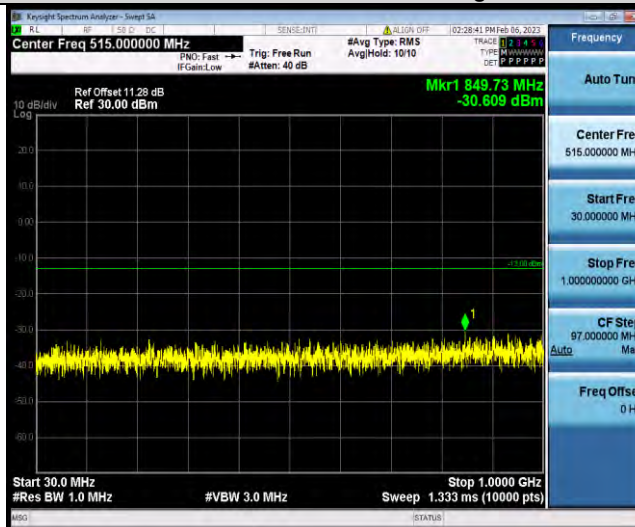

Band4-15MHz-16QAM-20325-1RB#0-Range2:1000~20000MHz