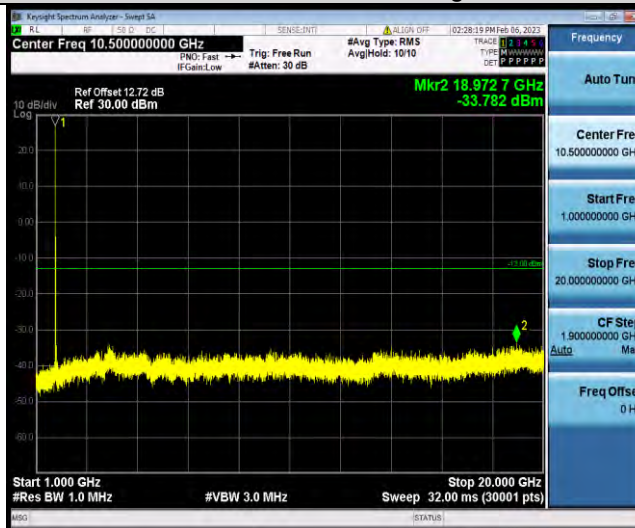

Band4-15MHz-64QAM-20025-1RB#0-Range1:30~1000MHz

Band4-15MHz-64QAM-20025-1RB#0-Range2:1000~2000MHz

Band4-15MHz-64QAM-20175-1RB#0-Range1:30~1000MHz

BUREAU VERITAS

Test Report No.: W7L-P23010024RF06

Band4-15MHz-64QAM-20175-1RB#0-Range2:1000~20000MHz