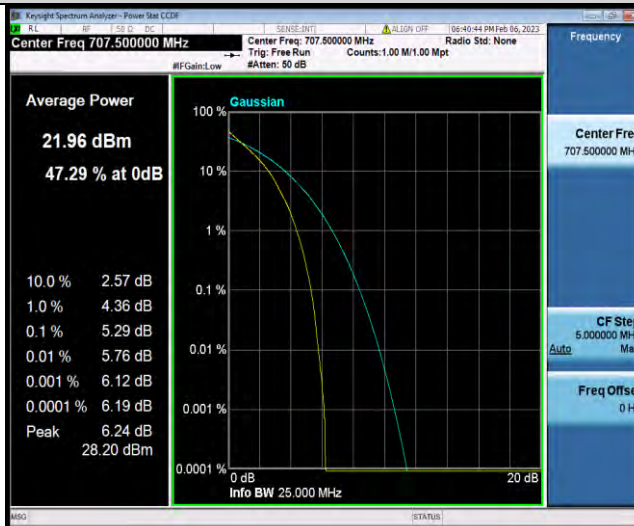

Test Graphs

BUREAU
VERITAS

Test Report No.: W7L-P23010024RF06

Band12-1.4MHz-QPSK-23095-6RB#0

Band12-1.4MHz-QPSK-23173-1RB#0

Band12-1.4MHz-QPSK-23173-6RB#0

BUREAU VERITAS

Test Report No.: W7L-P23010024RF06