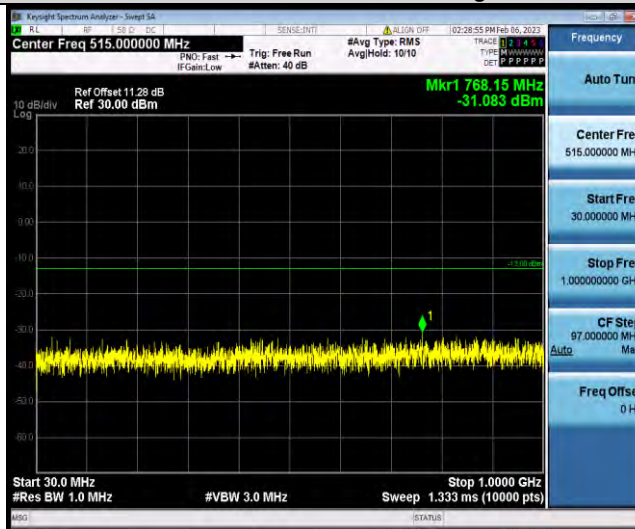

Band4-15MHz-64QAM-20325-1RB#0-Range2:1000~20000MHz