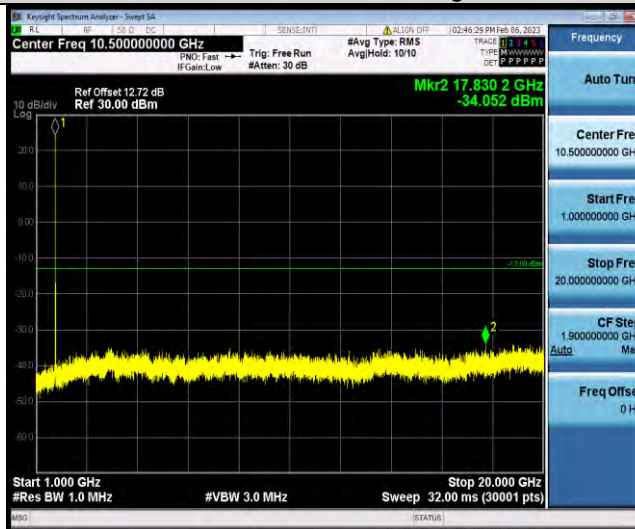

Band4-20MHz-64QAM-20175-1RB#0-Range1:30~1000MHz