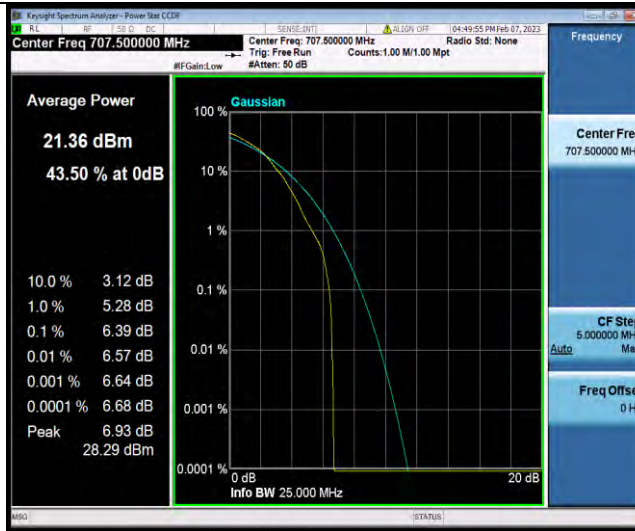

Test Report No.: W7L-P23010024RF06

Band12-3MHz-64QAM-23025-1RB#0

Band12-3MHz-64QAM-23025-15RB#0

Band12-3MHz-64QAM-23095-1RB#0

BUREAU
VERITAS

Test Report No.: W7L-P23010024RF06

Band12-3MHz-64QAM-23095-15RB#0