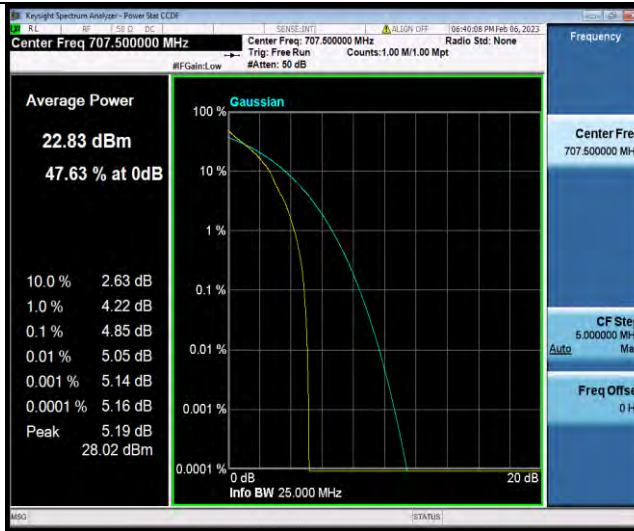

BUREAU
VERITAS

Test Report No.: W7L-P23010024RF06

Band12-1.4MHz-QPSK-23095-6RB#0