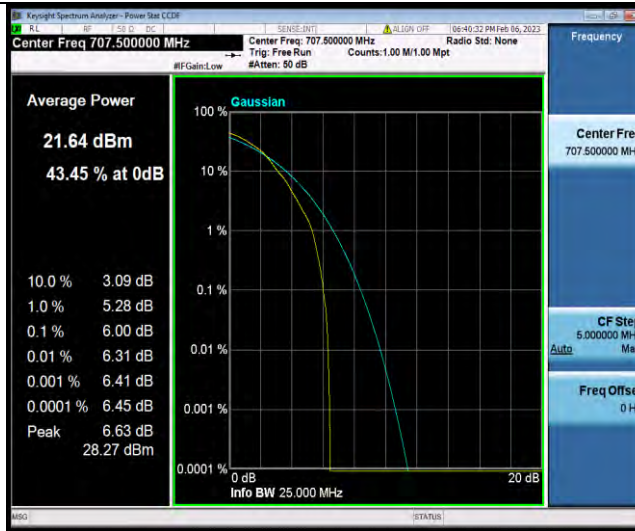

Band12-1.4MHz-16QAM-23173-6RB#0

BUREAU VERITAS

Test Report No.: W7L-P23010024RF06

Band12-1.4MHz-64QAM-23017-1RB#0

Band12-1.4MHz-64QAM-23017-6RB#0

Band12-1.4MHz-64QAM-23095-1RB#0

BUREAU
VERITAS

Test Report No.: W7L-P23010024RF06