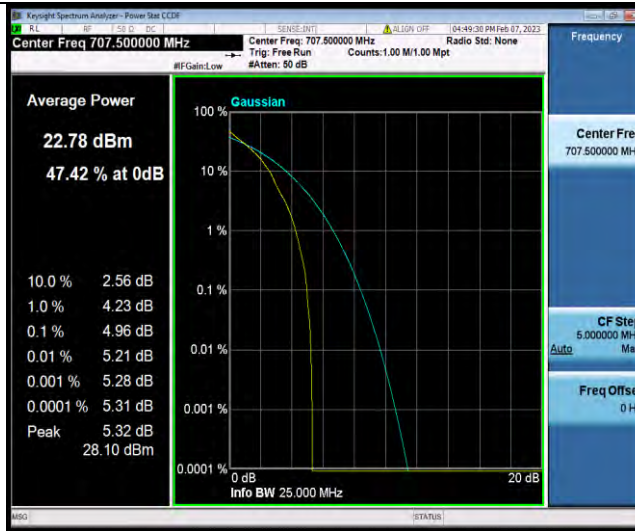

BUREAU
VERITAS

Test Report No.: W7L-P23010024RF06

Band12-3MHz-QPSK-23095-15RB#0