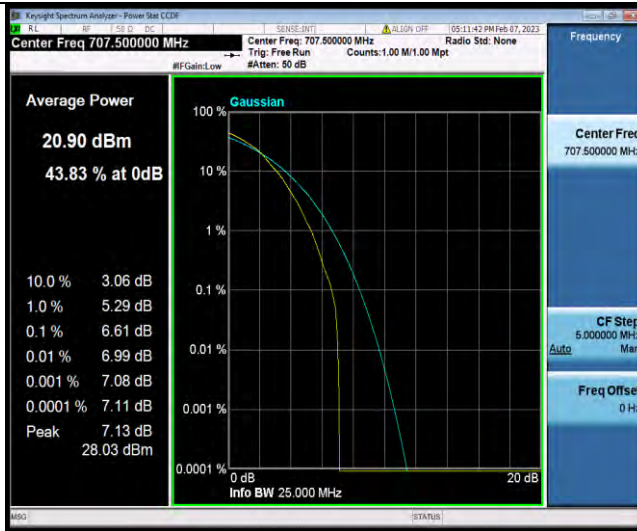

Band12-5MHz-64QAM-23035-1RB#0

Band12-5MHz-64QAM-23035-25RB#0

Band12-5MHz-64QAM-23095-1RB#0

BUREAU
VERITAS

Test Report No.: W7L-P23010024RF06

Band12-5MHz-64QAM-23095-25RB#0

Band12-5MHz-64QAM-23155-1RB#0

Band12-5MHz-64QAM-23155-25RB#0