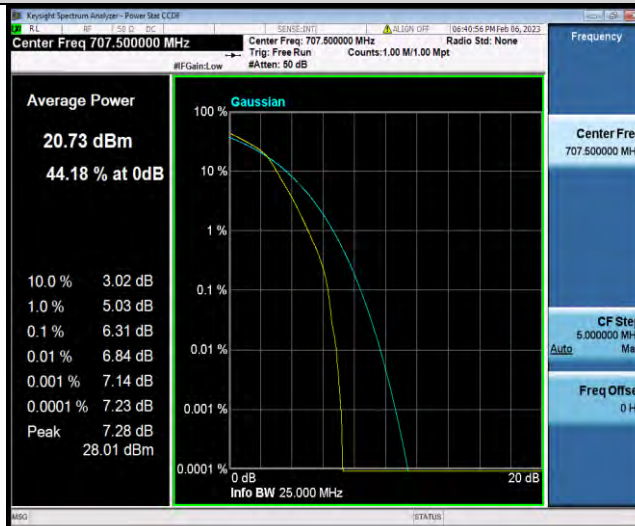

Band12-1.4MHz-16QAM-23173-1RB#0