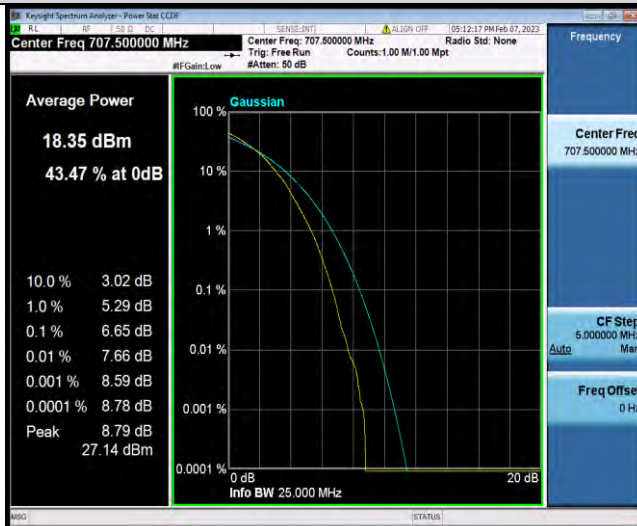

Band12-5MHz-64QAM-23035-1RB#0

Band12-5MHz-64QAM-23035-25RB#0

Band12-5MHz-64QAM-23095-1RB#0

BUREAU
VERITAS

Test Report No.: W7L-P23010024RF06

Band12-5MHz-64QAM-23095-25RB#0

Band12-5MHz-64QAM-23155-1RB#0

Band12-5MHz-64QAM-23155-25RB#0