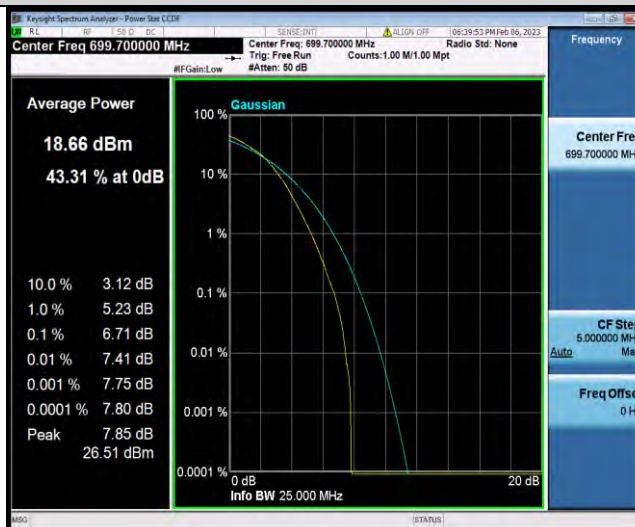

Band12-1.4MHz-16QAM-23173-6RB#0

BUREAU VERITAS

Test Report No.: W7L-P23010024RF06

Band12-1.4MHz-64QAM-23017-1RB#0

Band12-1.4MHz-64QAM-23017-6RB#0

Band12-1.4MHz-64QAM-23095-1RB#0

BUREAU
VERITAS

Test Report No.: W7L-P23010024RF06