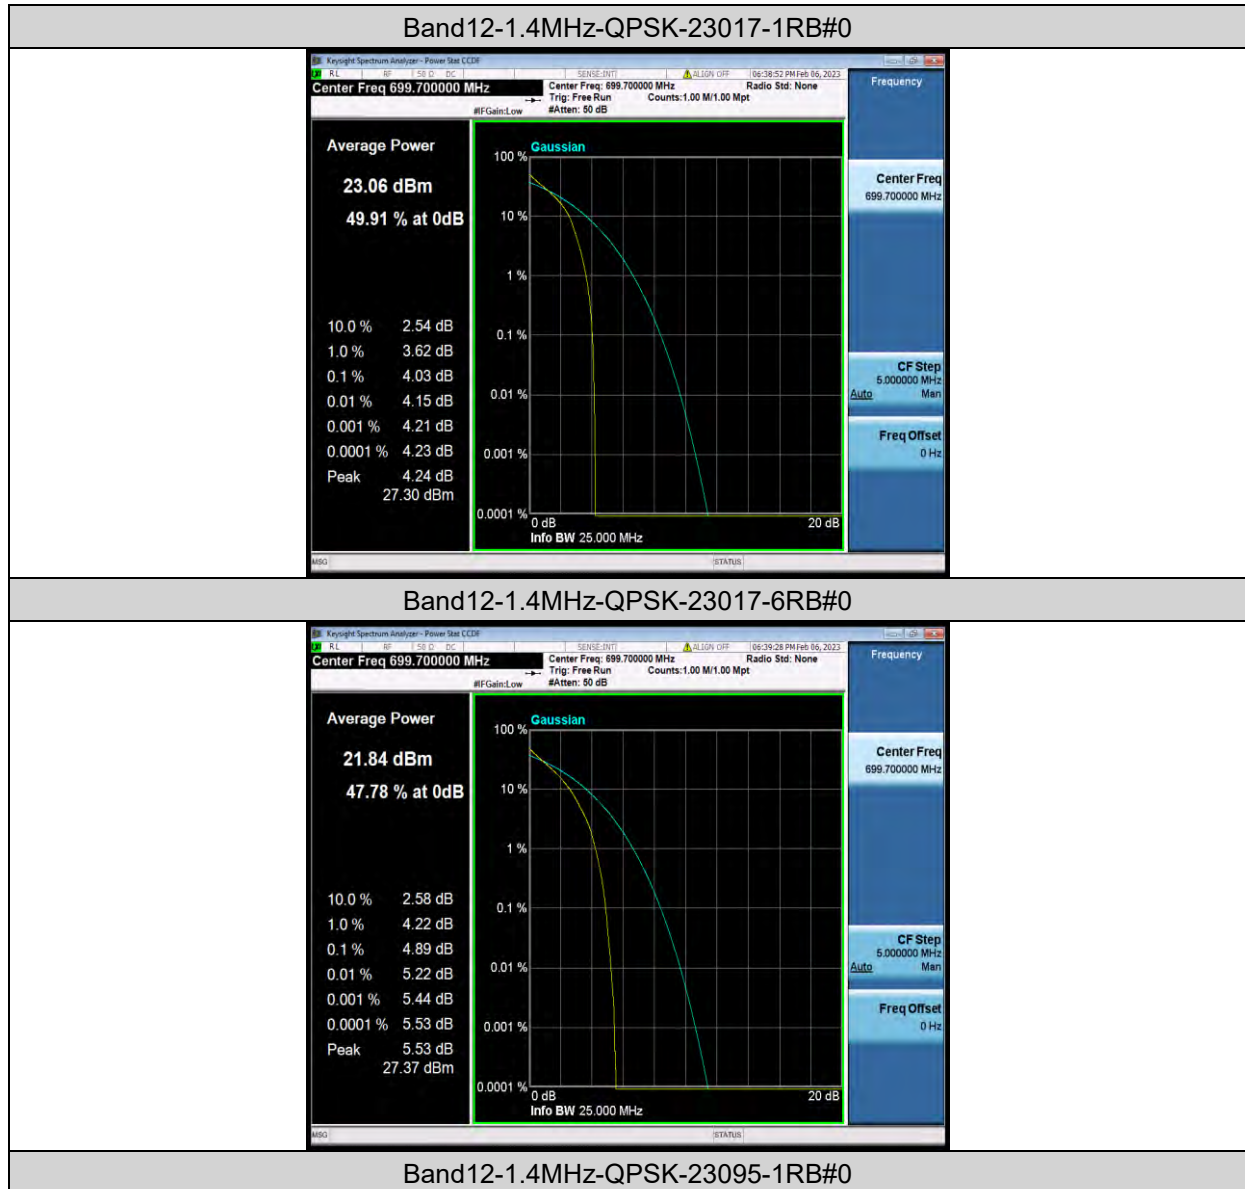

Test Graphs