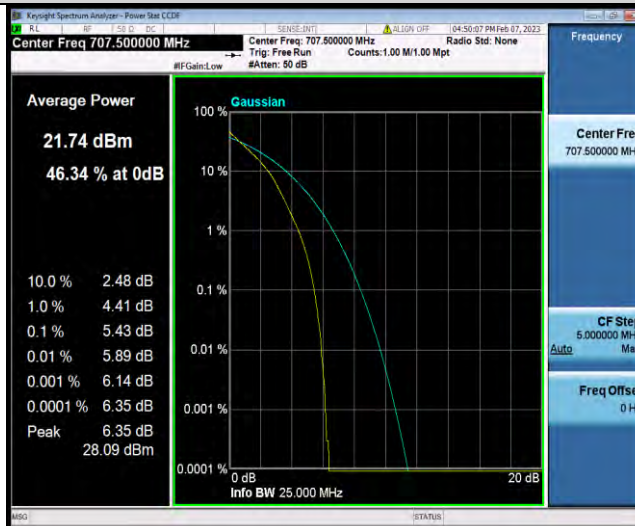

Band12-3MHz-QPSK-23165-1RB#0