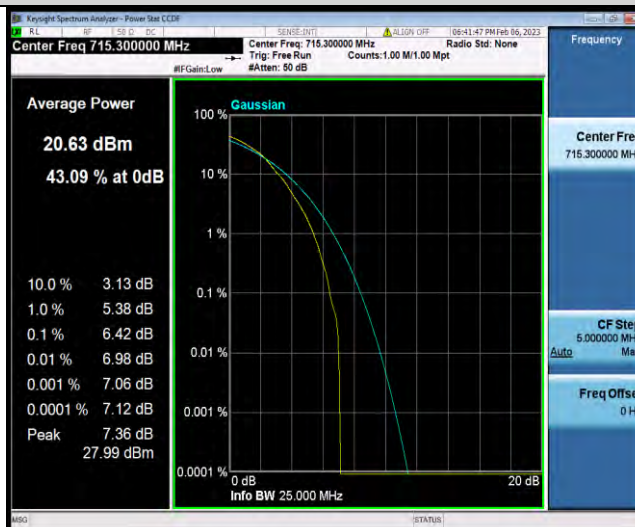

Band12-1.4MHz-64QAM-23173-6RB#0