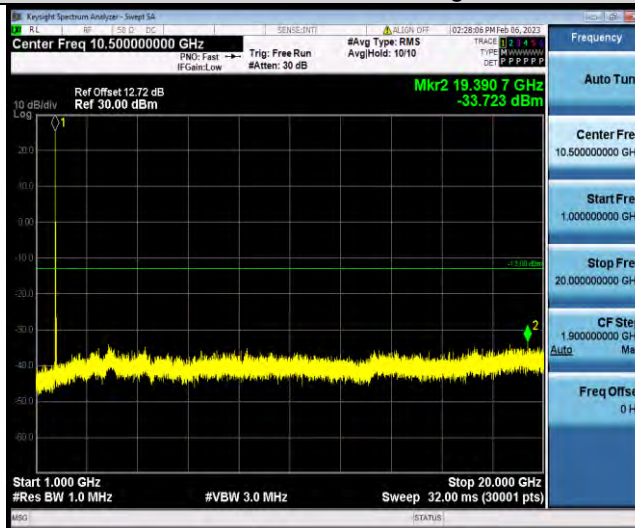

Band4-15MHz-16QAM-20325-1RB#0-Range1:30~1000MHz