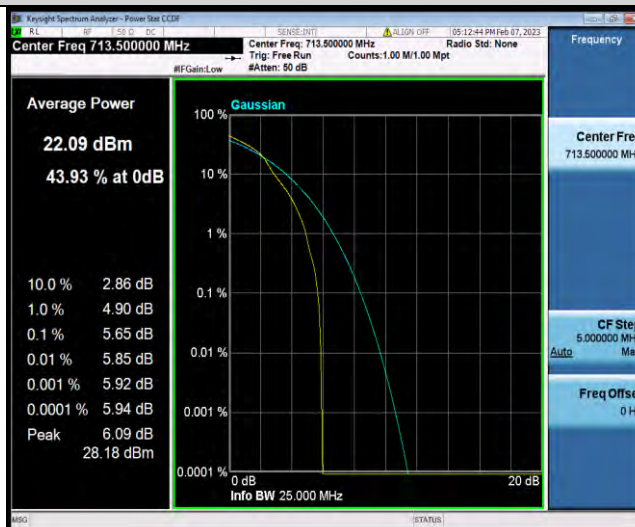

Band12-5MHz-16QAM-23095-1RB#0

BUREAU VERITAS

Test Report No.: W7L-P23010024RF06

Band12-5MHz-16QAM-23095-25RB#0

Band12-5MHz-16QAM-23155-1RB#0

Band12-5MHz-16QAM-23155-25RB#0

BUREAU
VERITAS

Test Report No.: W7L-P23010024RF06