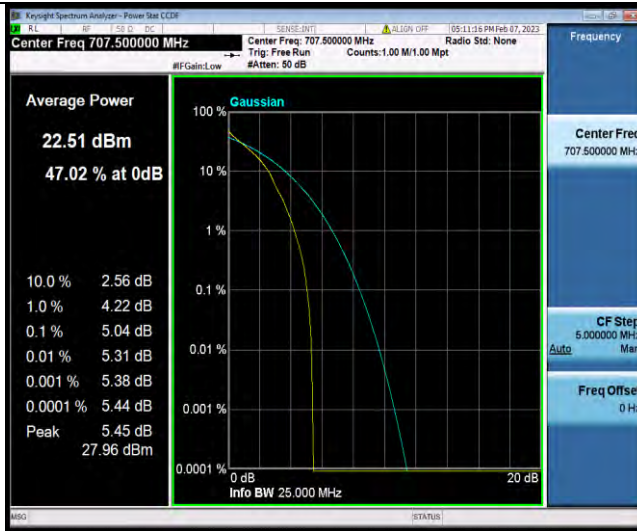

BUREAU
VERITAS

Test Report No.: W7L-P23010024RF06

Band12-5MHz-QPSK-23095-25RB#0