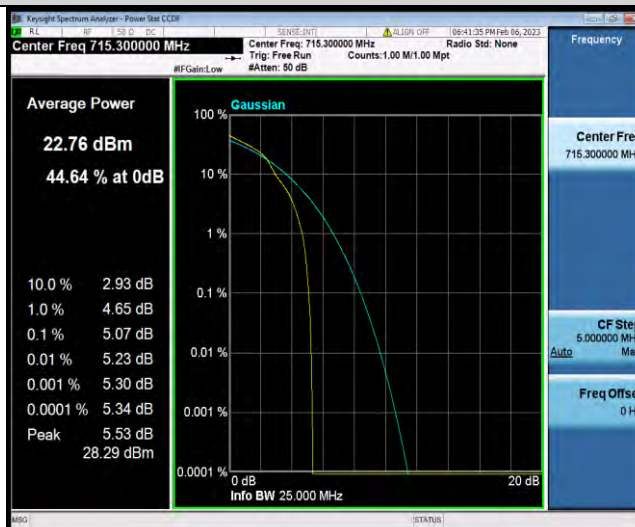

Band12-1.4MHz-16QAM-23173-6RB#0