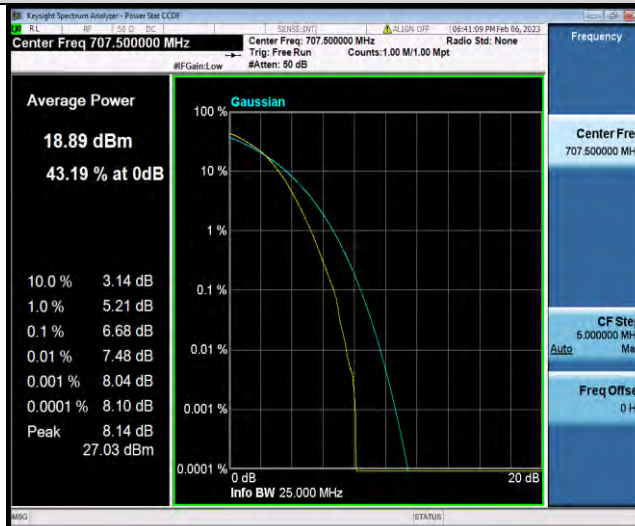

Band12-1.4MHz-64QAM-23173-1RB#0