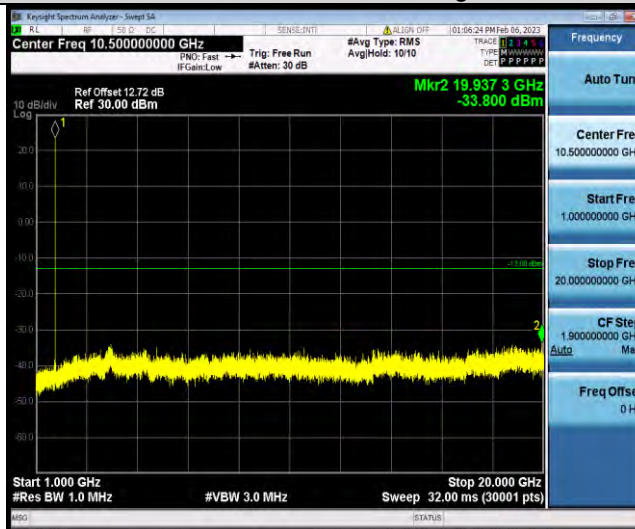

Band4-1.4MHz-64QAM-20175-1RB#0-Range1:30~1000MHz