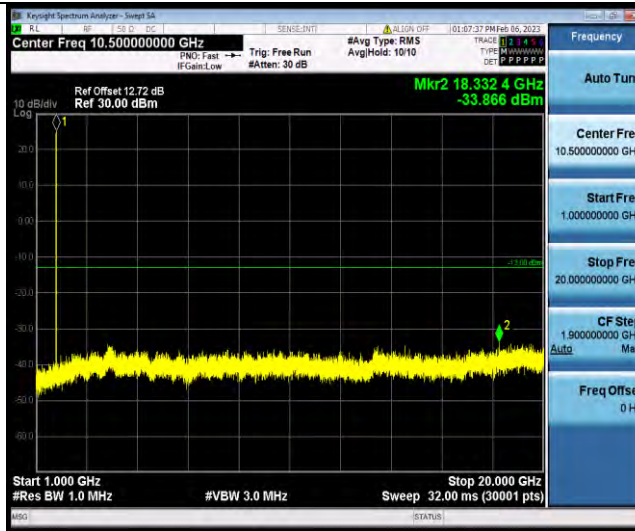

Test Report No.: W7L-P23010024RF06

Band4-1.4MHz-16QAM-20175-1RB#0-Range2:1000~20000MHz

Band4-1.4MHz-16QAM-20393-1RB#0-Range1:30~1000MHz

Band4-1.4MHz-16QAM-20393-1RB#0-Range2:1000~20000MHz

BUREAU VERITAS

Test Report No.: W7L-P23010024RF06