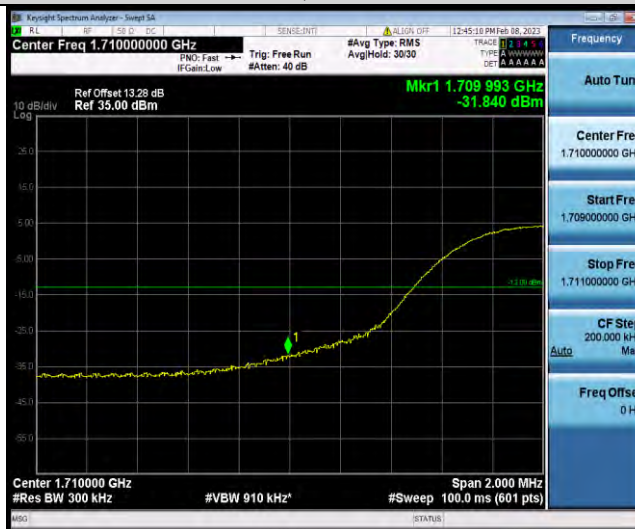

Band4-10MHz-64QAM-20350-1RB#49

Band4-10MHz-64QAM-20350-50RB#0

BUREAU VERITAS

Test Report No.: W7L-P23010024RF06

Band4-15MHz-QPSK-20025-1RB#0

Band4-15MHz-QPSK-20025-75RB#0

Band4-15MHz-QPSK-20325-1RB#74

BUREAU VERITAS