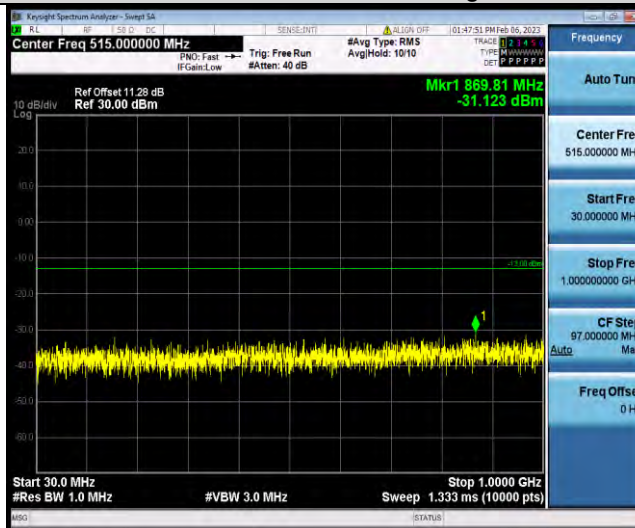

Band4-5MHz-64QAM-19975-1RB#0-Range2:1000~20000MHz