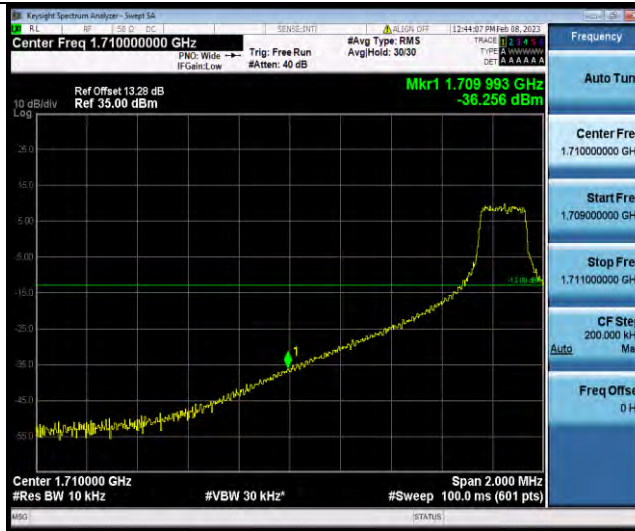

BUREAU VERITAS

Test Report No.: W7L-P23010024RF06

Band4-15MHz-64QAM-20025-75RB#0