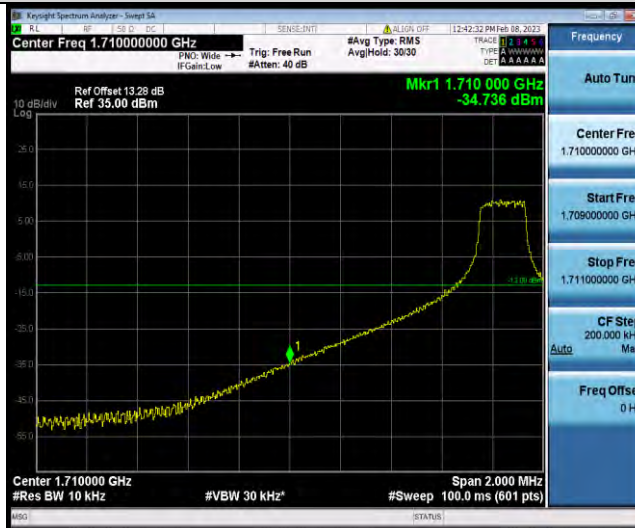

Band4-10MHz-64QAM-20350-1RB#49

Band4-10MHz-64QAM-20350-50RB#0

BUREAU VERITAS

Test Report No.: W7L-P23010024RF06

Band4-15MHz-QPSK-20025-1RB#0

Band4-15MHz-QPSK-20025-75RB#0

Band4-15MHz-QPSK-20325-1RB#74

BUREAU VERITAS