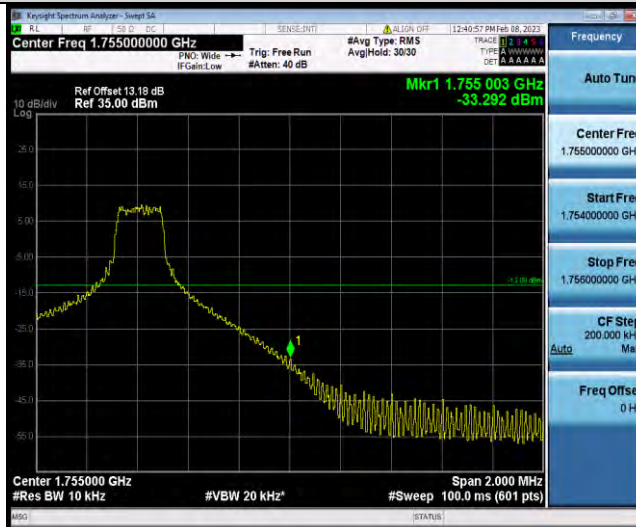

Band4-10MHz-64QAM-20350-50RB#0