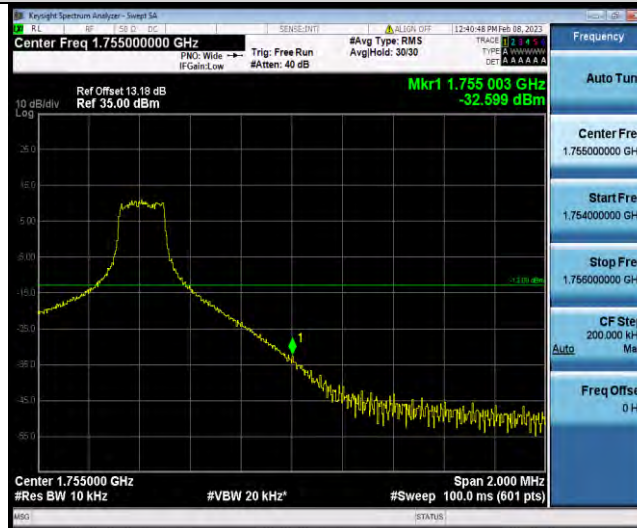

BUREAU VERITAS

Test Report No.: W7L-P23010024RF06

Band4-10MHz-16QAM-20350-1RB#49

Band4-10MHz-16QAM-20350-50RB#0

Band4-10MHz-64QAM-20000-1RB#0

BUREAU VERITAS

Test Report No.: W7L-P23010024RF06

Band4-10MHz-64QAM-20000-50RB#0