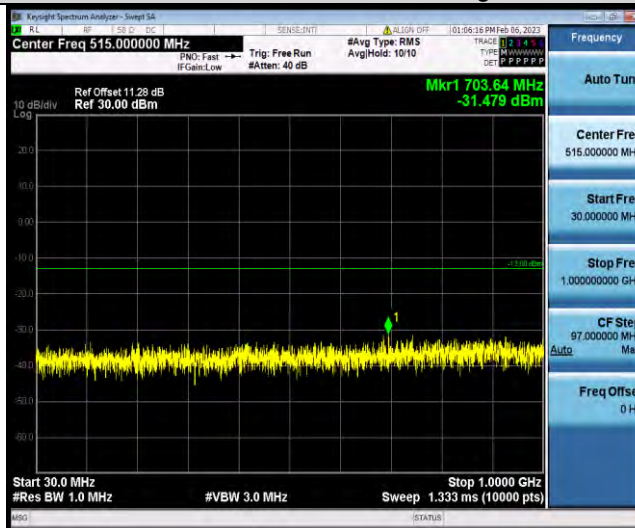

Band4-1.4MHz-64QAM-19957-1RB#0-Range2:1000~2000MHz