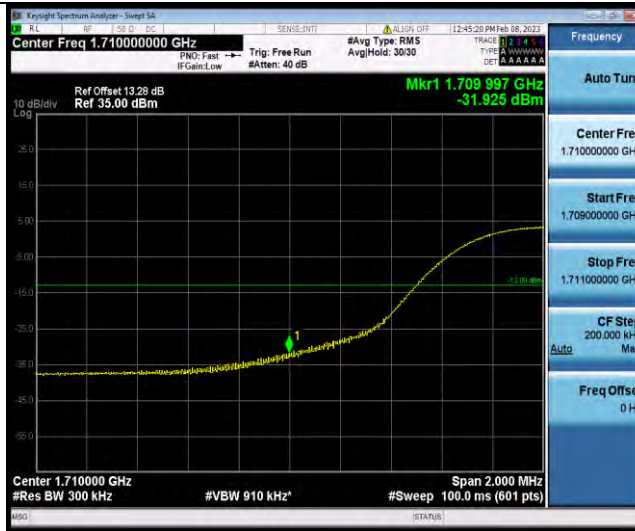

Test Report No.: W7L-P23010024RF06

Band4-15MHz-QPSK-20325-75RB#0

Band4-15MHz-16QAM-20025-1RB#0

Band4-15MHz-16QAM-20025-75RB#0

BUREAU VERITAS

Test Report No.: W7L-P23010024RF06

Band4-15MHz-16QAM-20325-1RB#74