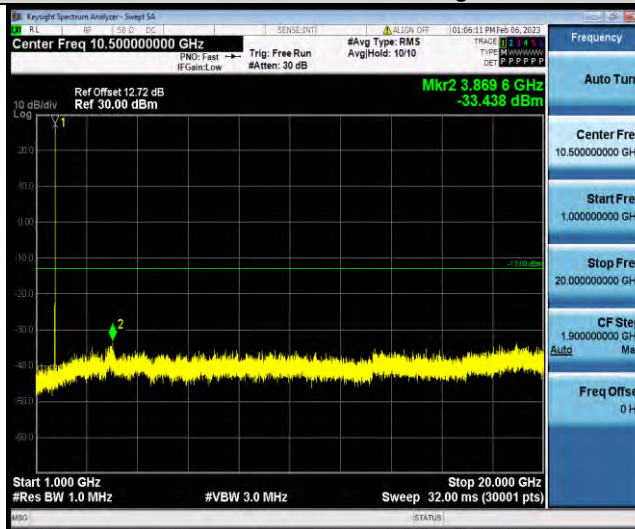

Band4-1.4MHz-16QAM-20175-1RB#0-Range1:30~1000MHz