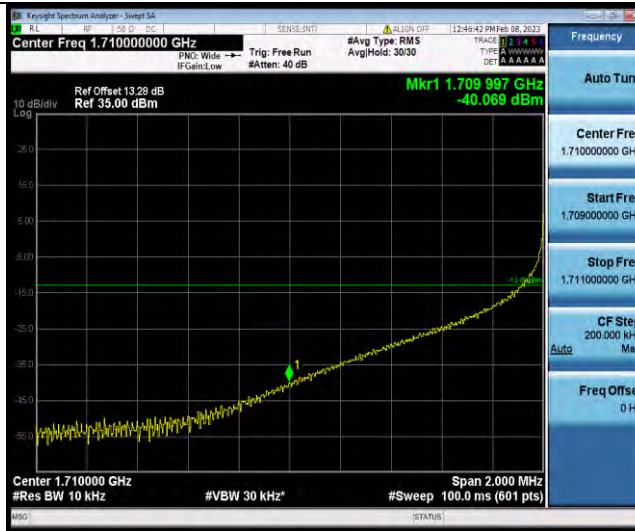

Band4-20MHz-16QAM-20050-100RB#0

BUREAU VERITAS

Test Report No.: W7L-P23010024RF06

Band4-20MHz-16QAM-20300-1RB#99

Band4-20MHz-16QAM-20300-100RB#0

Band4-20MHz-64QAM-20050-1RB#0

BUREAU VERITAS

Test Report No.: W7L-P23010024RF06