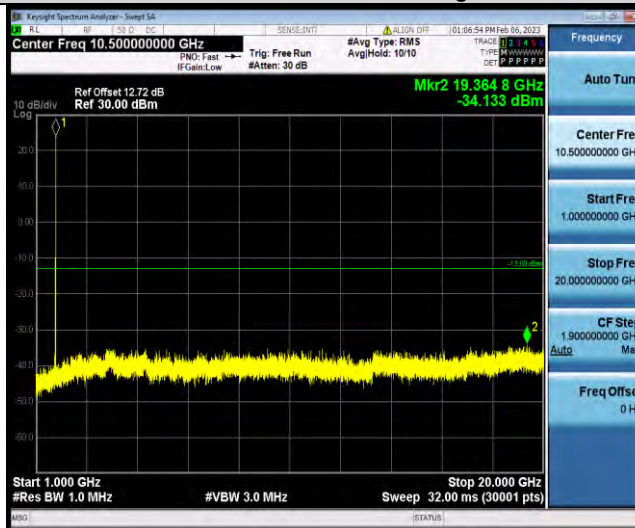

Band4-1.4MHz-16QAM-20393-1RB#0-Range1:30~1000MHz