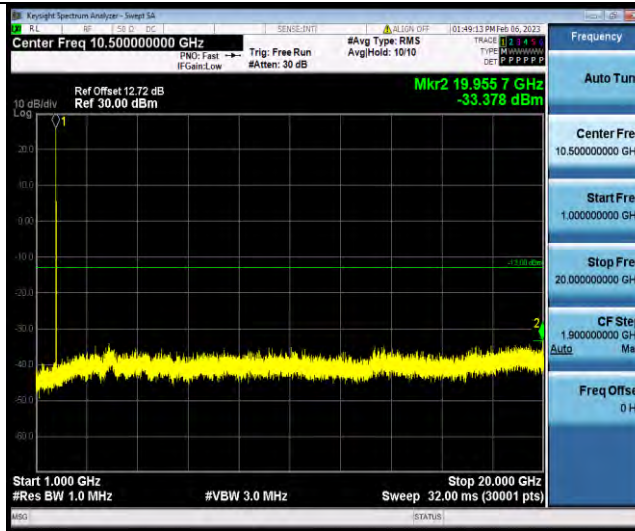

Test Report No.: W7L-P23010024RF06

Band4-5MHz-16QAM-20175-1RB#0-Range2:1000~20000MHz

Band4-5MHz-16QAM-20375-1RB#0-Range1:30~1000MHz

Band4-5MHz-16QAM-20375-1RB#0-Range2:1000~20000MHz

BUREAU VERITAS

Test Report No.: W7L-P23010024RF06