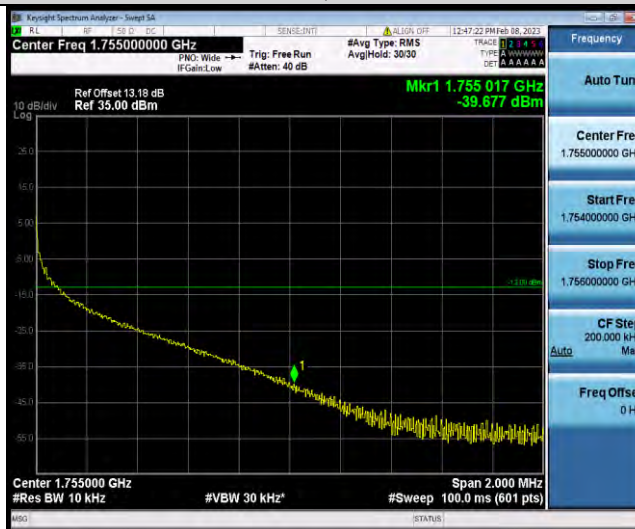

Band4-20MHz-64QAM-20300-100RB#0