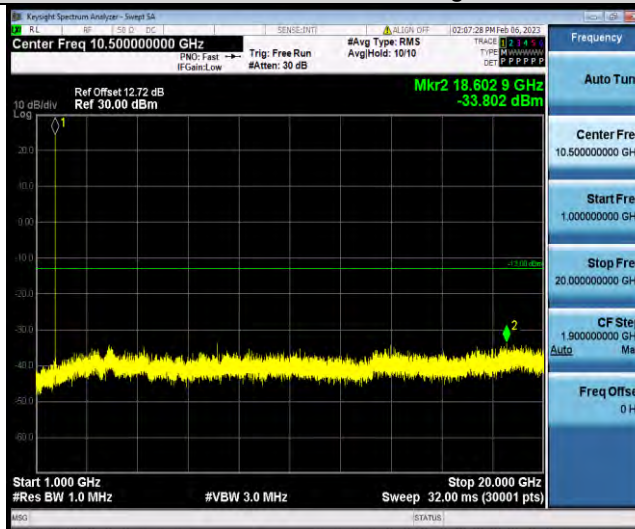

Band4-10MHz-64QAM-20175-1RB#0-Range1:30~1000MHz