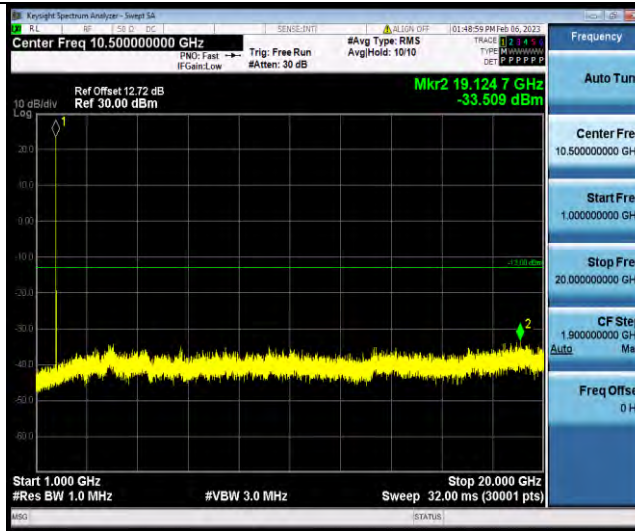

BUREAU VERITAS

Test Report No.: W7L-P23010024RF06

Band4-5MHz-16QAM-19975-1RB#0-Range1:30~1000MHz