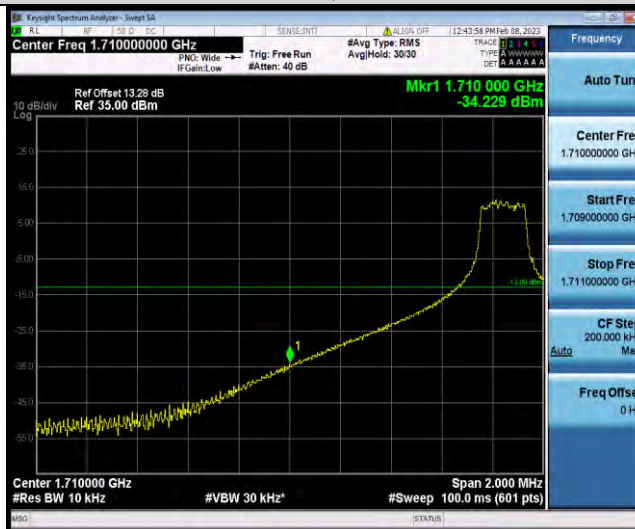

Band4-15MHz-16QAM-20025-75RB#0