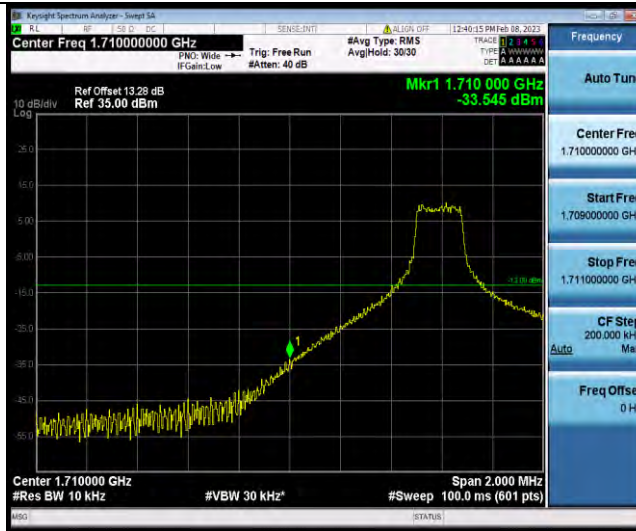

BUREAU VERITAS

Test Report No.: W7L-P23010024RF06

Band4-10MHz-16QAM-20350-1RB#49

Band4-10MHz-16QAM-20350-50RB#0

Band4-10MHz-64QAM-20000-1RB#0

BUREAU VERITAS

Test Report No.: W7L-P23010024RF06

Band4-10MHz-64QAM-20000-50RB#0