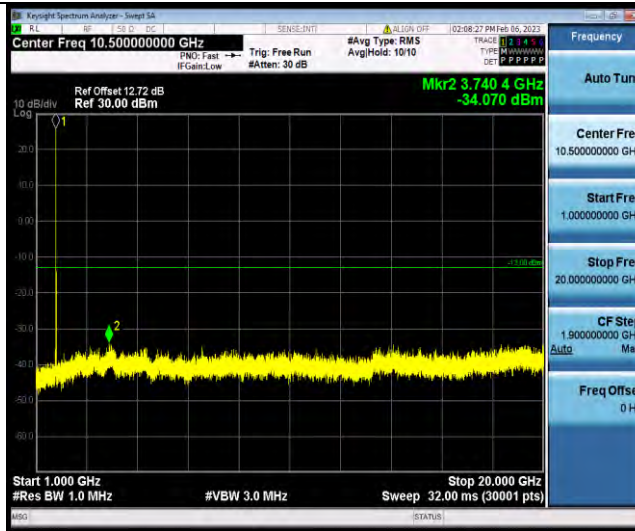

BUREAU VERITAS

Test Report No.: W7L-P23010024RF06

Band4-10MHz-16QAM-20000-1RB#0-Range1:30~1000MHz