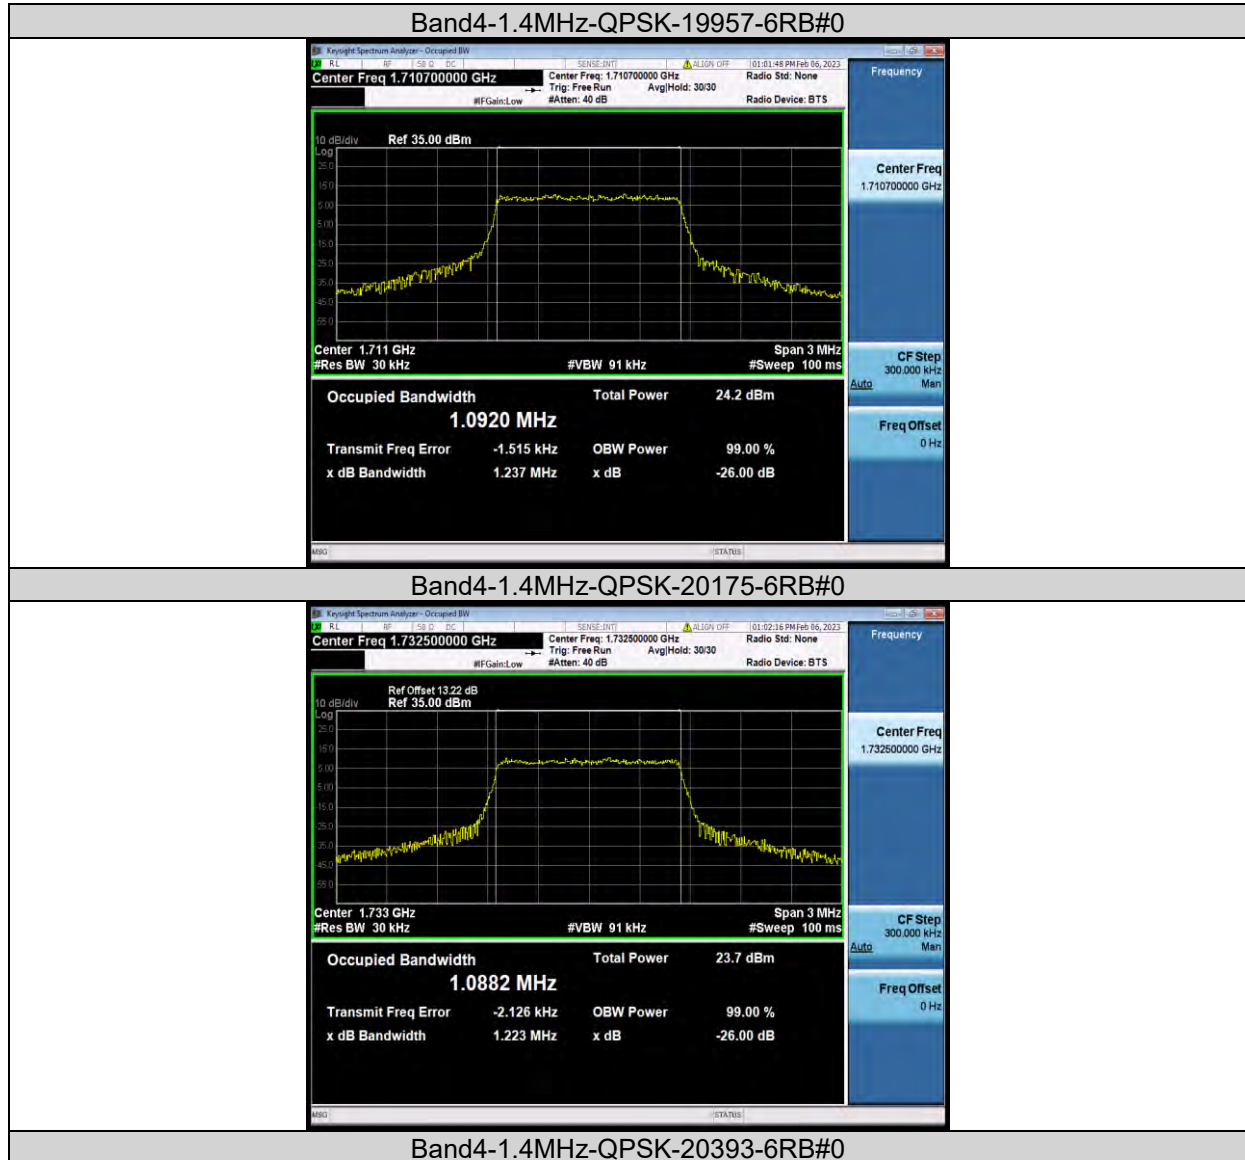

Test Graphs