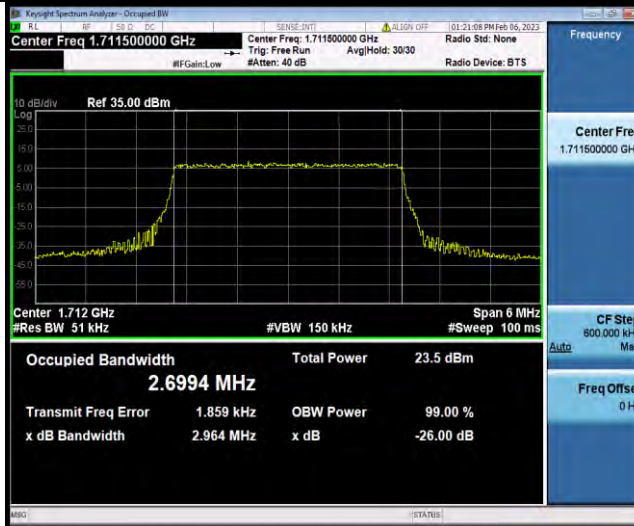

Band4-3MHz-QPSK-20175-15RB#0