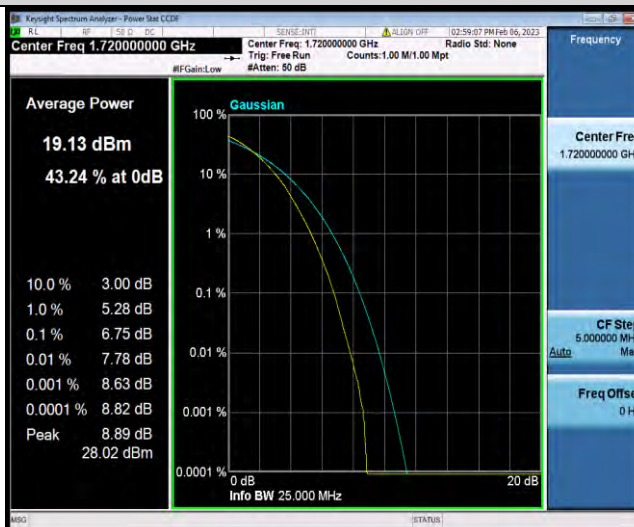

BUREAU VERITAS

Test Report No.: W7L-P23010024RF06

Band4-20MHz-64QAM-20050-1RB#0

Band4-20MHz-64QAM-20050-100RB#0

Band4-20MHz-64QAM-20175-1RB#0

BUREAU VERITAS

Test Report No.: W7L-P23010024RF06

Band4-20MHz-64QAM-20175-100RB#0