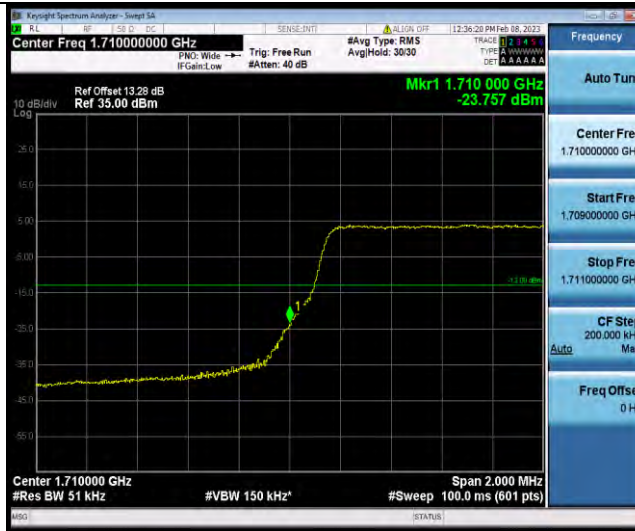

BUREAU VERITAS

Test Report No.: W7L-P23010024RF06

Band4-3MHz-16QAM-20385-1RB#14