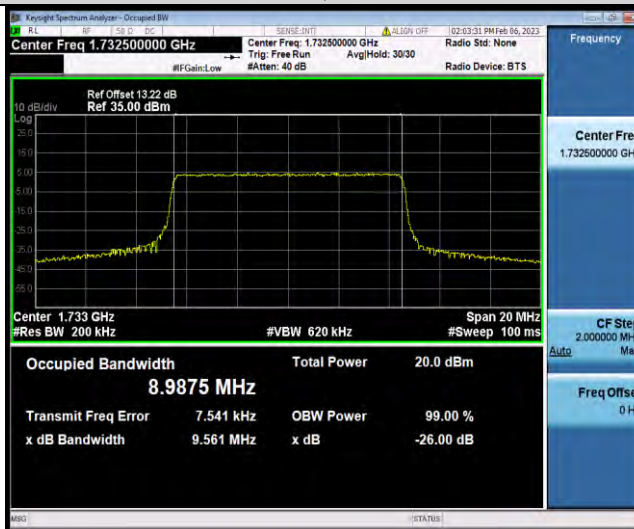

Band4-10MHz-64QAM-20350-50RB#0