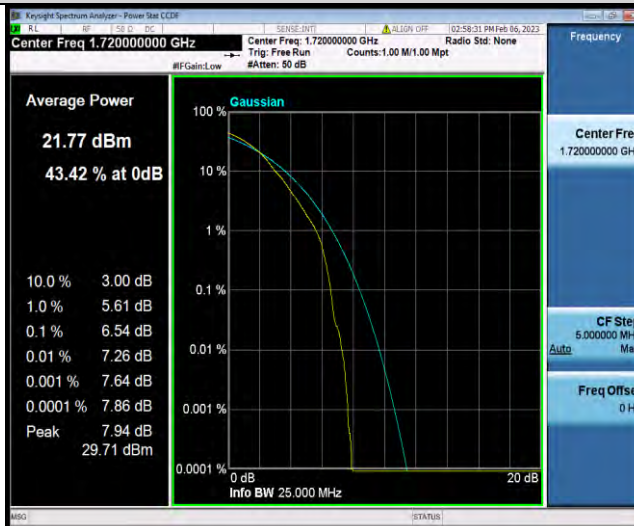

Band4-20MHz-64QAM-20050-100RB#0