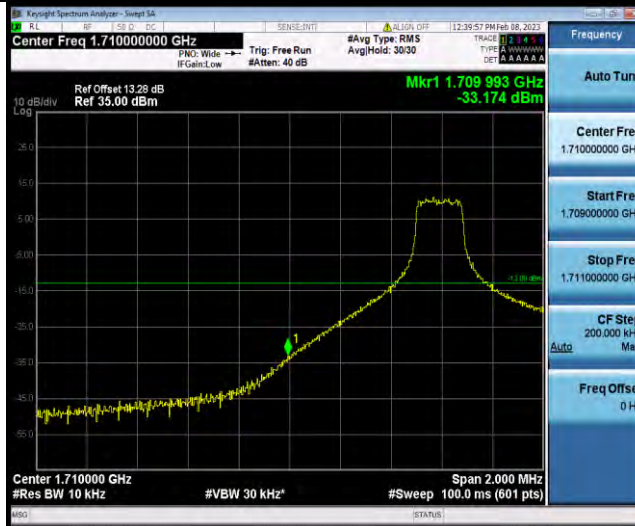

Band4-10MHz-QPSK-20000-50RB#0