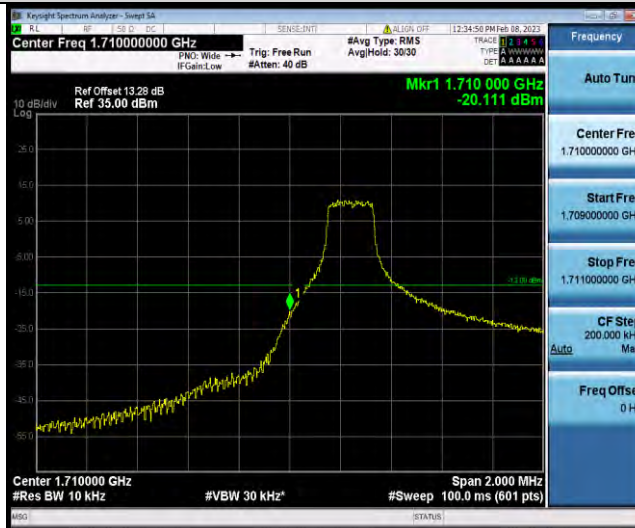

Band4-3MHz-QPSK-19965-15RB#0