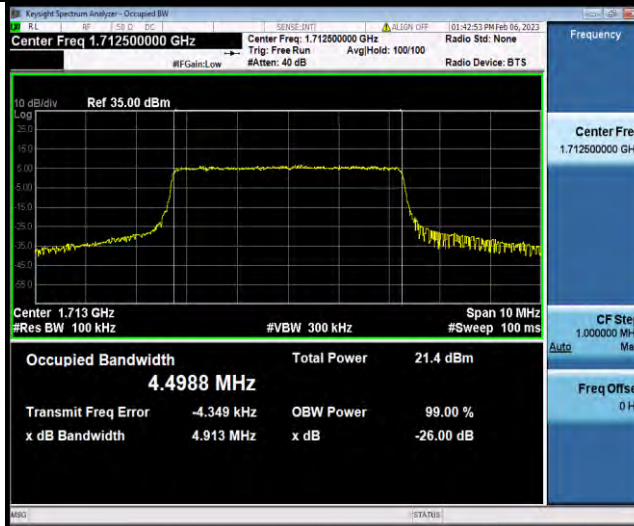

### Test Report No.: W7L-P23010024RF06

Band4-5MHz-16QAM-19975-25RB#0

Band4-5MHz-16QAM-20175-25RB#0

Band4-5MHz-16QAM-20375-25RB#0

BUREAU VERITAS

Test Report No.: W7L-P23010024RF06

Band4-5MHz-64QAM-19975-25RB#0