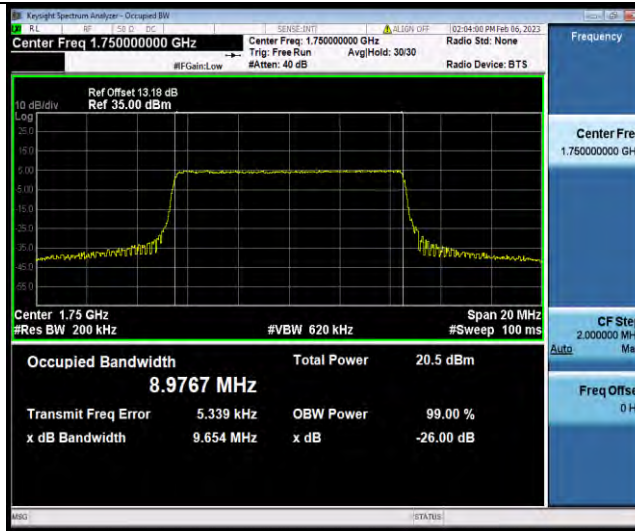

Band4-10MHz-64QAM-20175-50RB#0

Band4-10MHz-64QAM-20350-50RB#0

BUREAU VERITAS

Test Report No.: W7L-P23010024RF06

Band4-15MHz-QPSK-20025-75RB#0

Band4-15MHz-QPSK-20175-75RB#0

Band4-15MHz-QPSK-20325-75RB#0

BUREAU VERITAS