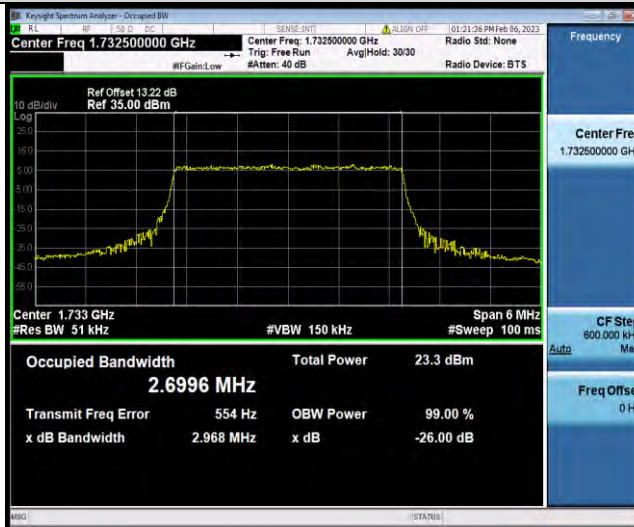

Band4-3MHz-QPSK-20385-15RB#0