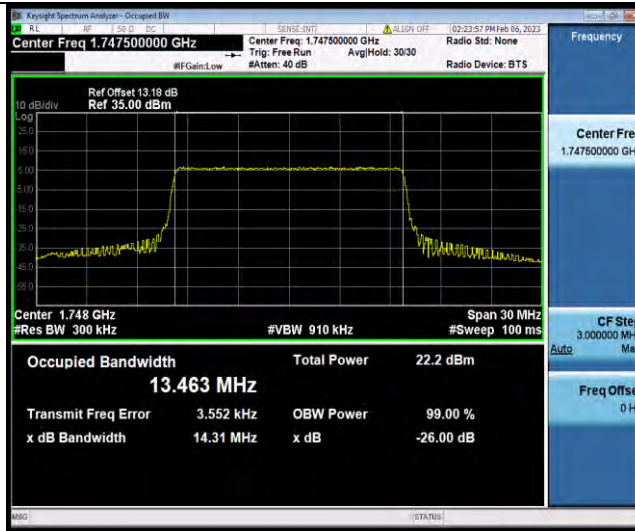

BUREAU VERITAS

Test Report No.: W7L-P23010024RF06

Band4-15MHz-16QAM-20025-75RB#0