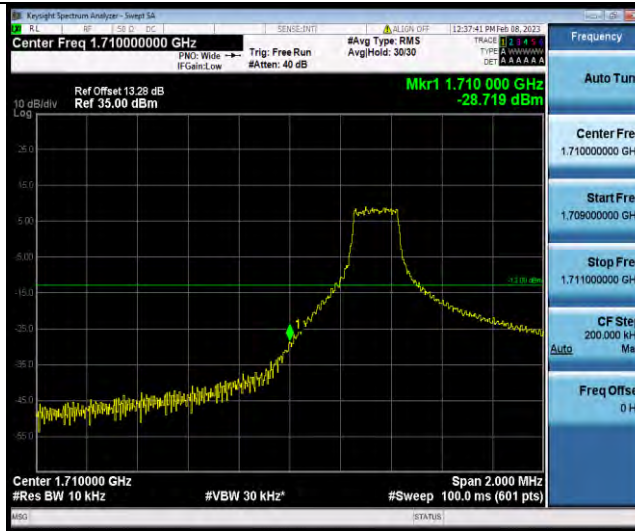

BUREAU VERITAS

Test Report No.: W7L-P23010024RF06

Band4-5MHz-64QAM-19975-25RB#0