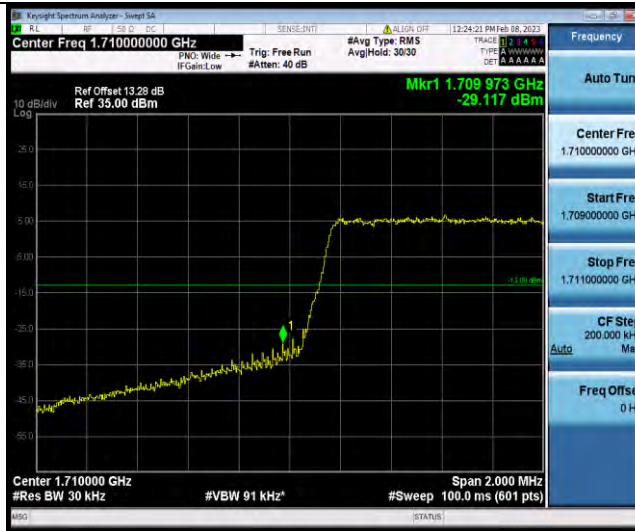

BUREAU VERITAS

Test Report No.: W7L-P23010024RF06

Band4-1.4MHz-16QAM-20393-1RB#5