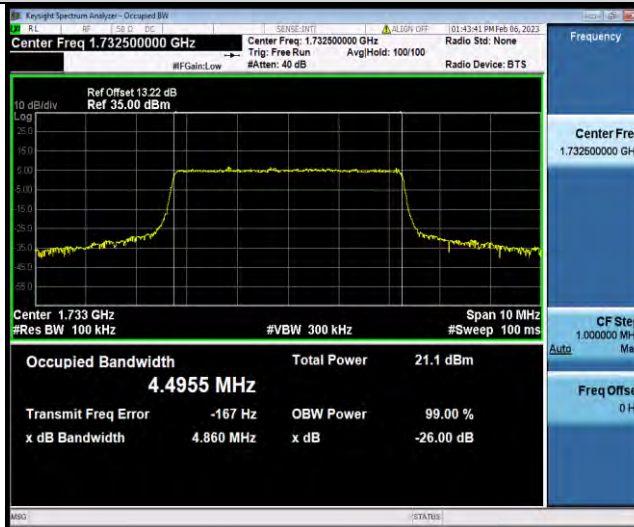

Band4-5MHz-64QAM-20375-25RB#0