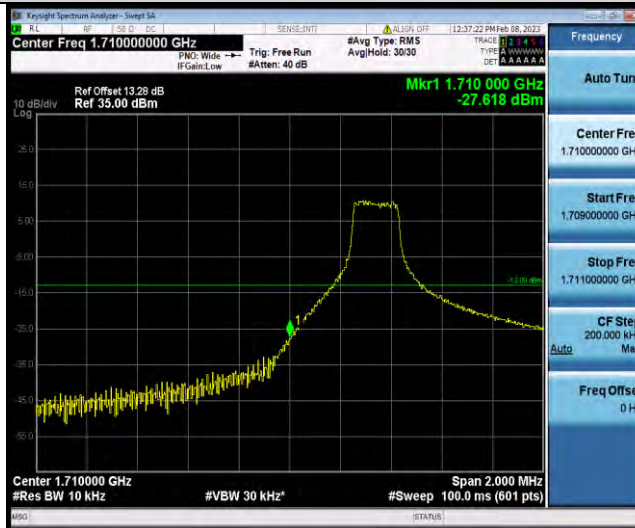

### Test Report No.: W7L-P23010024RF06

Band4-3MHz-64QAM-19965-15RB#0

Band4-3MHz-64QAM-20385-1RB#14

Band4-3MHz-64QAM-20385-15RB#0

BUREAU VERITAS

Test Report No.: W7L-P23010024RF06

Band4-5MHz-QPSK-19975-1RB#0