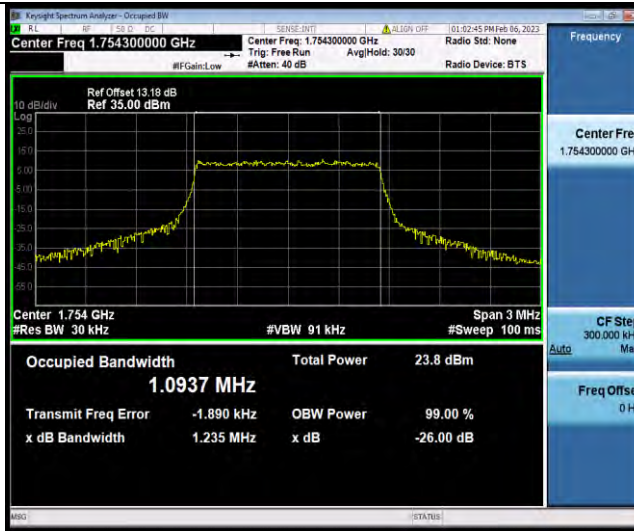

BUREAU VERITAS

Test Report No.: W7L-P23010024RF06

Band4-1.4MHz-16QAM-19957-6RB#0