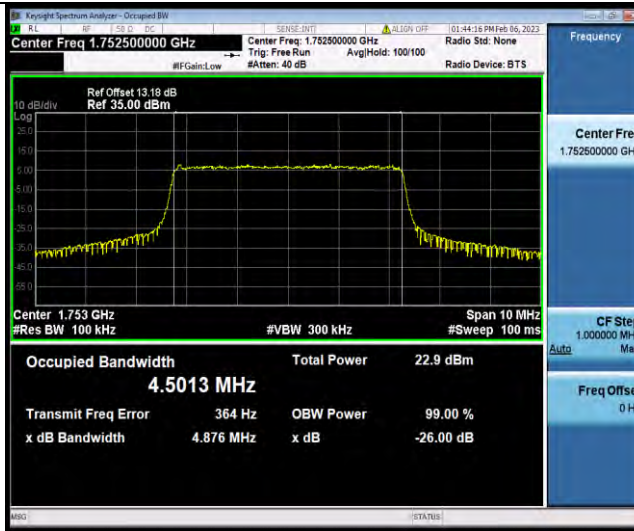

### Test Report No.: W7L-P23010024RF06

Band4-5MHz-16QAM-19975-25RB#0

Band4-5MHz-16QAM-20175-25RB#0

Band4-5MHz-16QAM-20375-25RB#0

BUREAU VERITAS

Test Report No.: W7L-P23010024RF06

Band4-5MHz-64QAM-19975-25RB#0