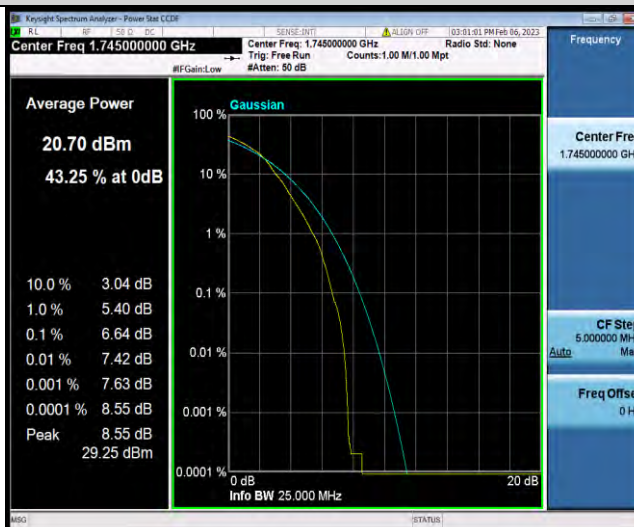

Band4-20MHz-64QAM-20300-100RB#0