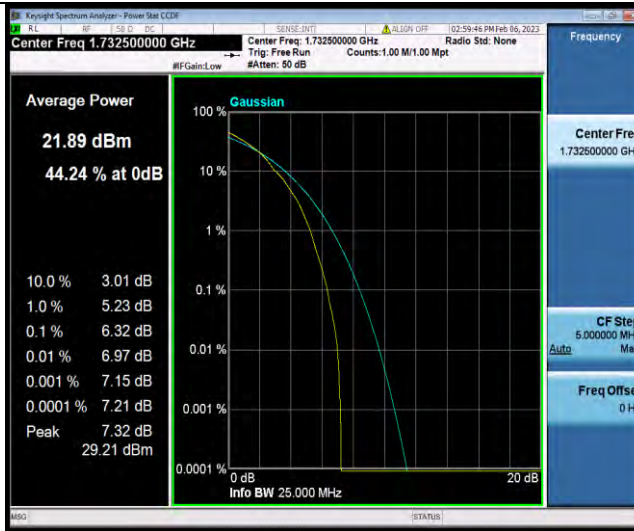

BUREAU VERITAS

Test Report No.: W7L-P23010024RF06

Band4-20MHz-64QAM-20175-100RB#0