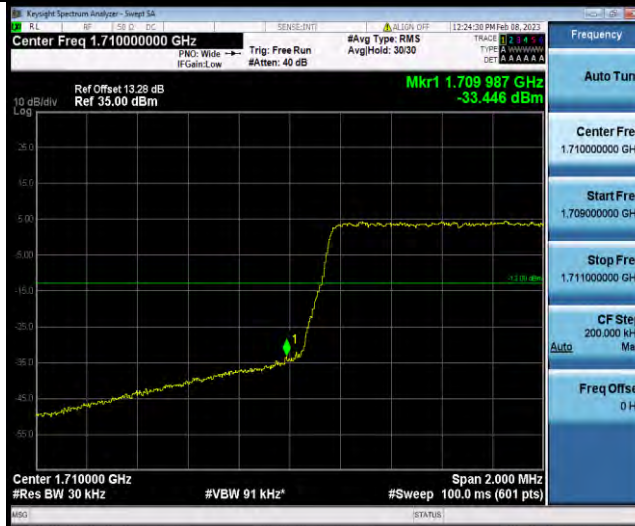

### Test Report No.: W7L-P23010024RF06

Band4-1.4MHz-16QAM-20393-1RB#5

Band4-1.4MHz-16QAM-20393-6RB#0

Band4-1.4MHz-64QAM-19957-1RB#0

BUREAU VERITAS

Test Report No.: W7L-P23010024RF06

Band4-1.4MHz-64QAM-19957-6RB#0