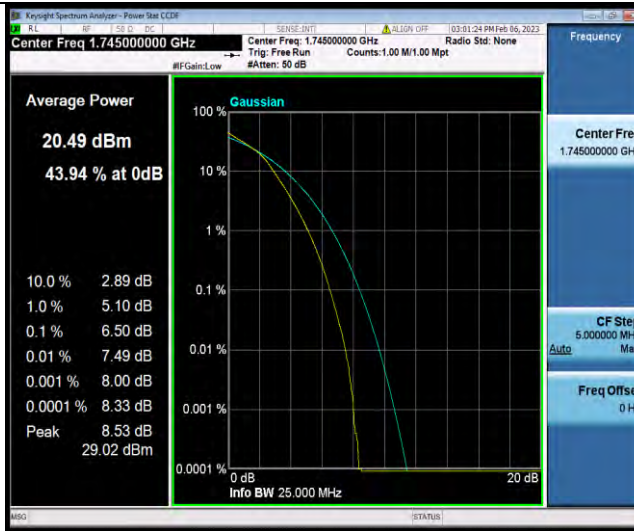

BUREAU VERITAS

Test Report No.: W7L-P23010024RF06

Band4-20MHz-64QAM-20050-1RB#0