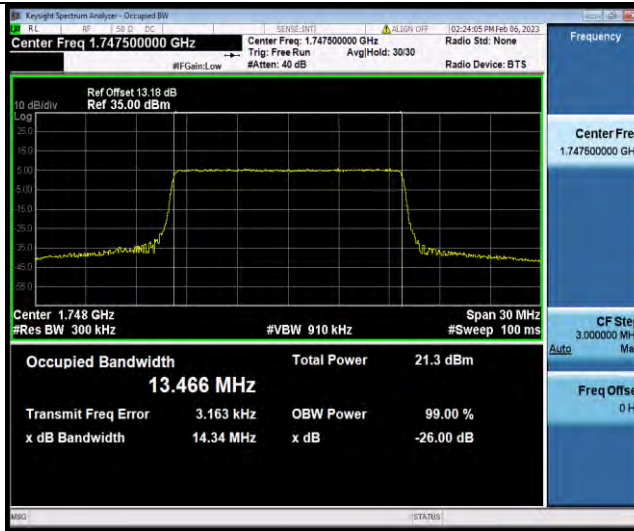

Test Report No.: W7L-P23010024RF06

Band4-15MHz-16QAM-20025-75RB#0

Band4-15MHz-16QAM-20175-75RB#0

Band4-15MHz-16QAM-20325-75RB#0

BUREAU VERITAS

Test Report No.: W7L-P23010024RF06

Band4-15MHz-64QAM-20025-75RB#0