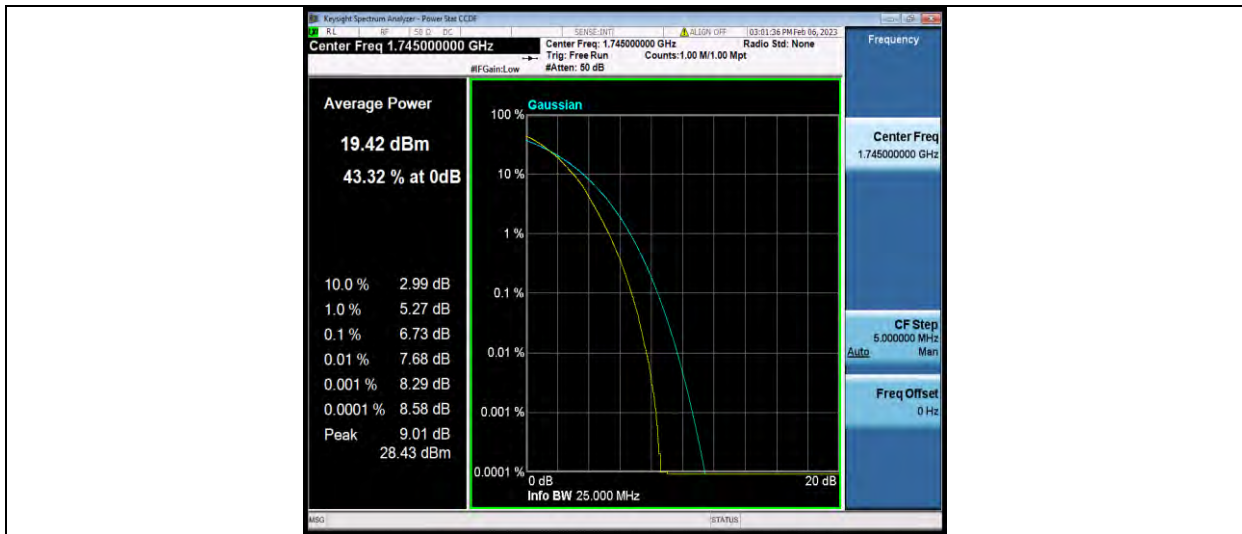

BUREAU
VERITAS

Test Report No.: W7L-P23010024RF06