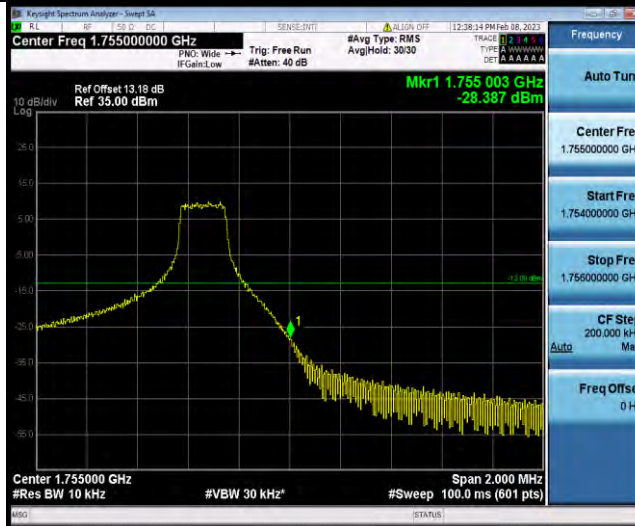

### Test Report No.: W7L-P23010024RF06

Band4-5MHz-QPSK-20375-25RB#0

Band4-5MHz-16QAM-19975-1RB#0

Band4-5MHz-16QAM-19975-25RB#0

BUREAU VERITAS

Test Report No.: W7L-P23010024RF06

Band4-5MHz-16QAM-20375-1RB#24