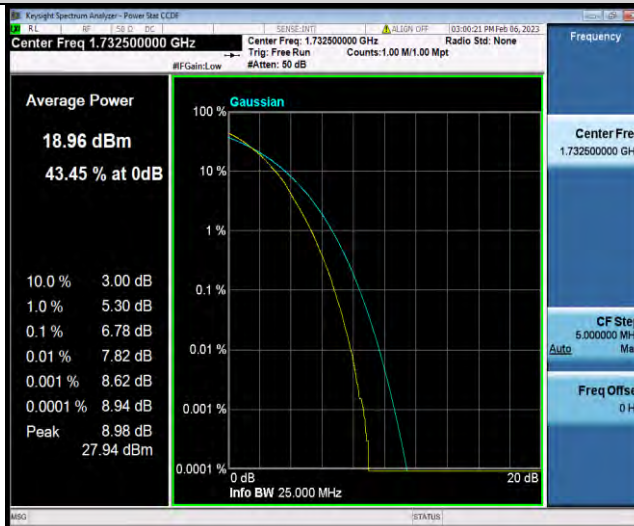

Band4-20MHz-64QAM-20300-1RB#0