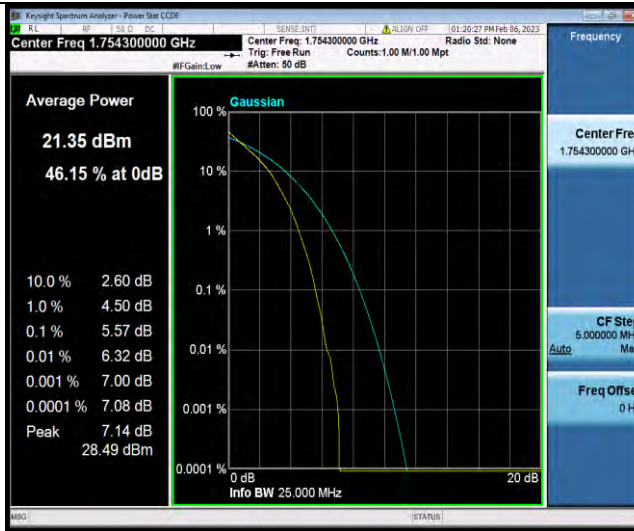

Test Graphs

BUREAU VERITAS

Test Report No.: W7L-P23010024RF06

Band4-1.4MHz-QPSK-20175-6RB#0

Band4-1.4MHz-QPSK-20393-1RB#0

Band4-1.4MHz-QPSK-20393-6RB#0

BUREAU VERITAS

Test Report No.: W7L-P23010024RF06