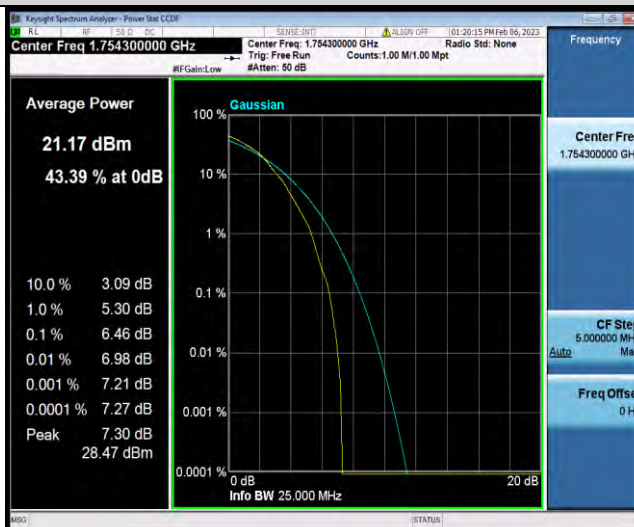

Band4-1.4MHz-64QAM-20393-6RB#0