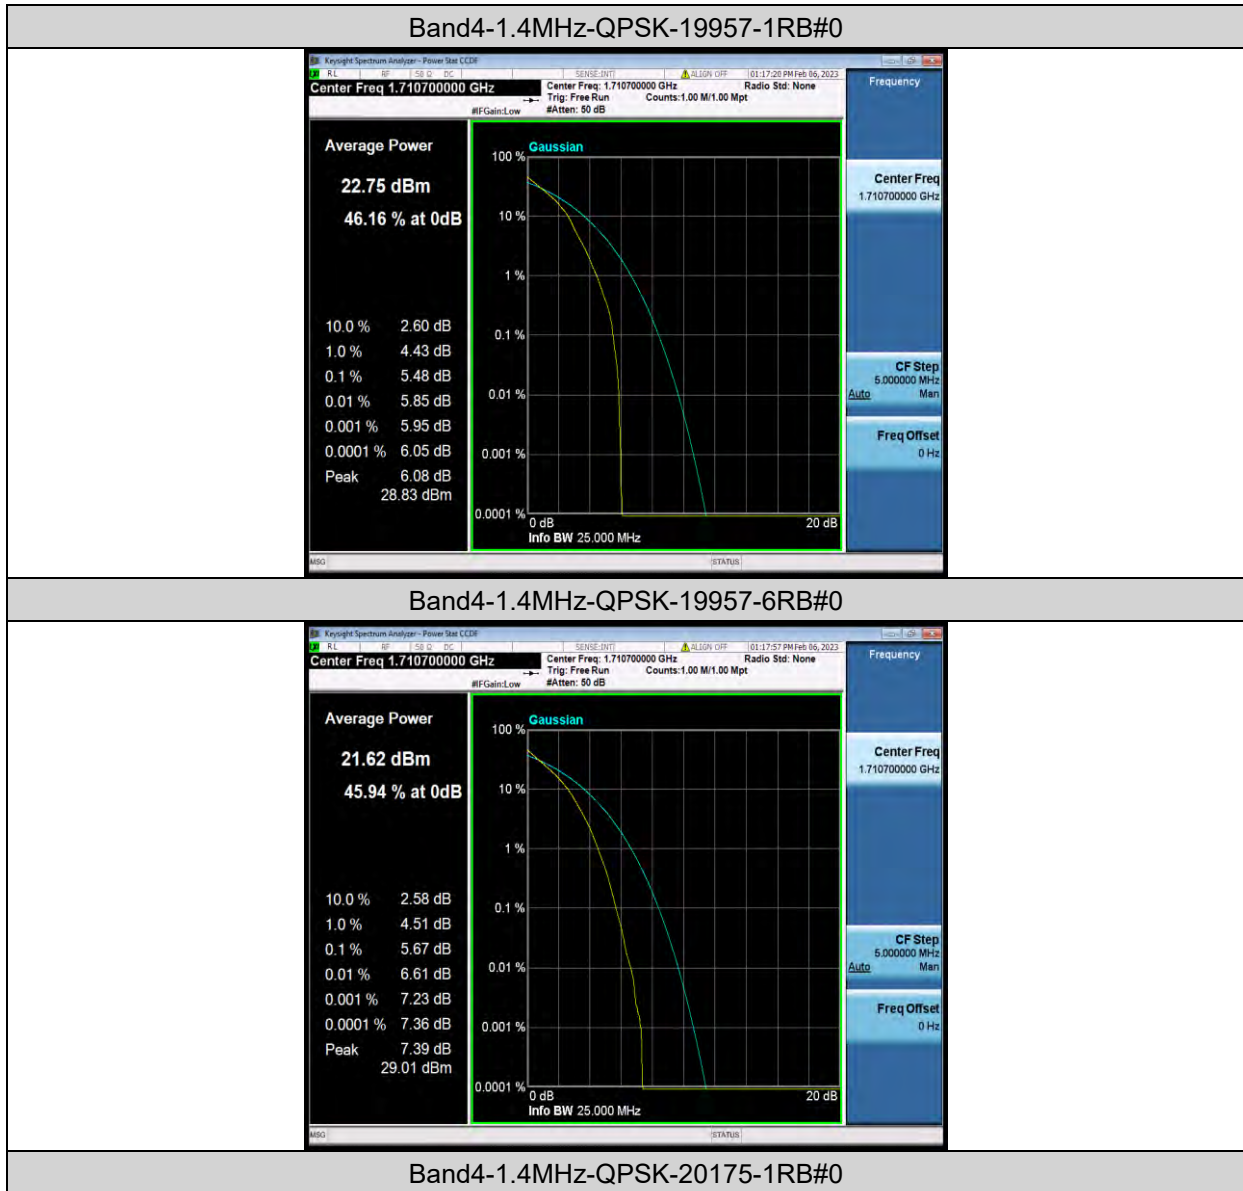

Test Graphs