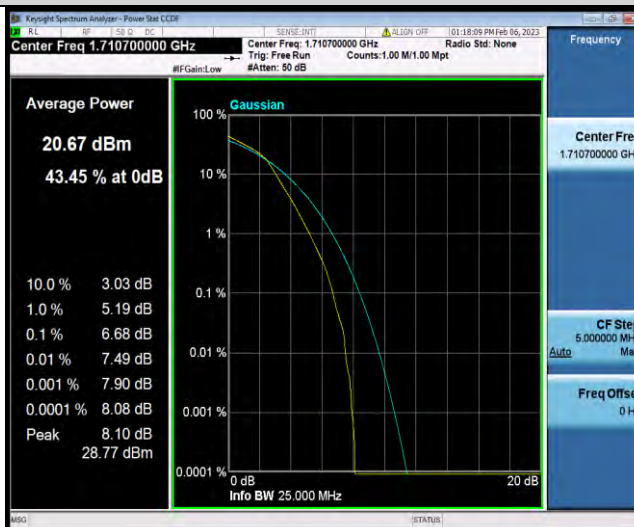

Band4-1.4MHz-16QAM-20175-1RB#0