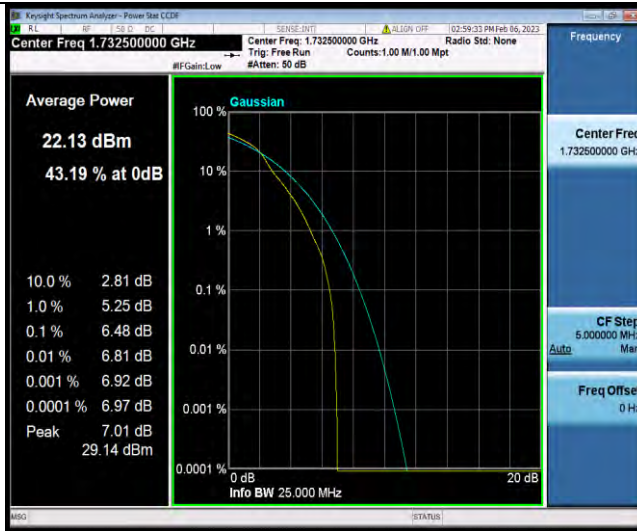

BUREAU VERITAS

Test Report No.: W7L-P23010024RF06

Band4-20MHz-16QAM-20175-100RB#0