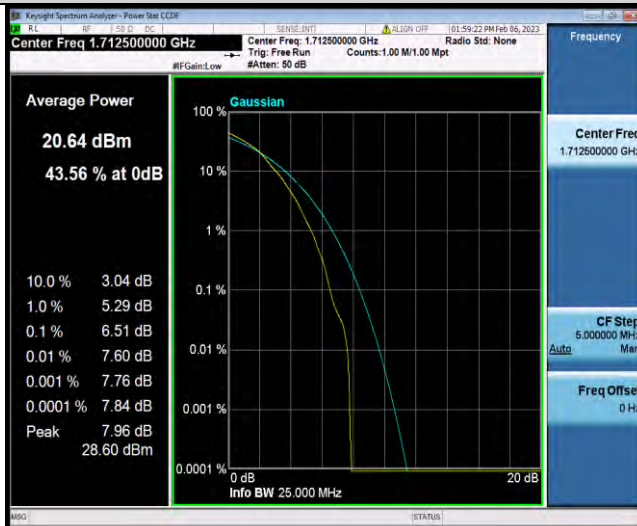

Test Report No.: W7L-P23010024RF06

Band4-5MHz-16QAM-20175-25RB#0

Band4-5MHz-16QAM-20375-1RB#0

Band4-5MHz-16QAM-20375-25RB#0

BUREAU VERITAS

Test Report No.: W7L-P23010024RF06

Band4-5MHz-64QAM-19975-1RB#0

Band4-5MHz-64QAM-19975-25RB#0