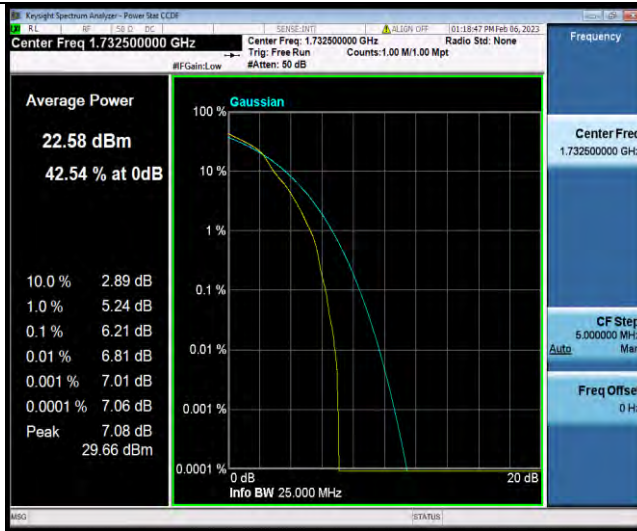

BUREAU VERITAS

Test Report No.: W7L-P23010024RF06

Band4-1.4MHz-16QAM-20175-6RB#0