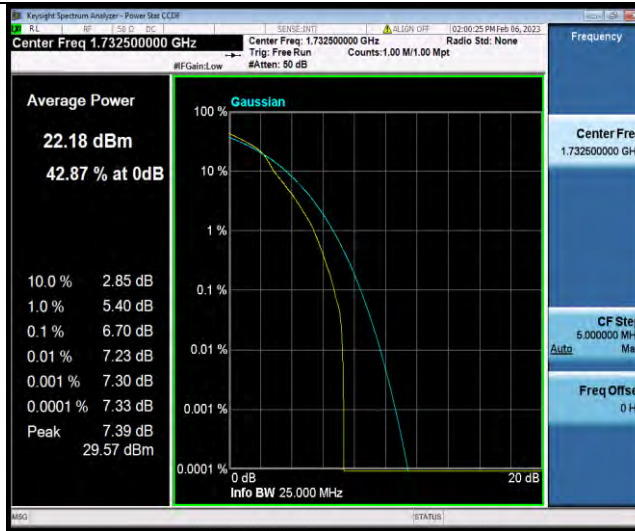

BUREAU VERITAS

Test Report No.: W7L-P23010024RF06

Band4-5MHz-16QAM-20175-25RB#0