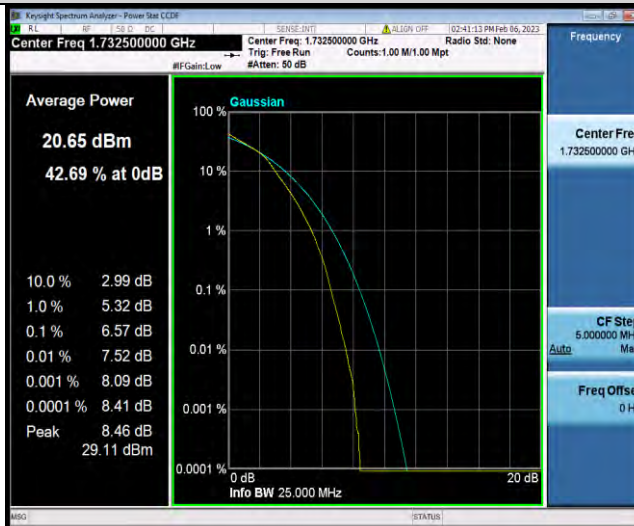

Band4-15MHz-16QAM-20025-1RB#0

Band4-15MHz-16QAM-20025-75RB#0

Band4-15MHz-16QAM-20175-1RB#0

BUREAU VERITAS

Test Report No.: W7L-P23010024RF06

Band4-15MHz-16QAM-20175-75RB#0

Band4-15MHz-16QAM-20325-1RB#0

Band4-15MHz-16QAM-20325-75RB#0