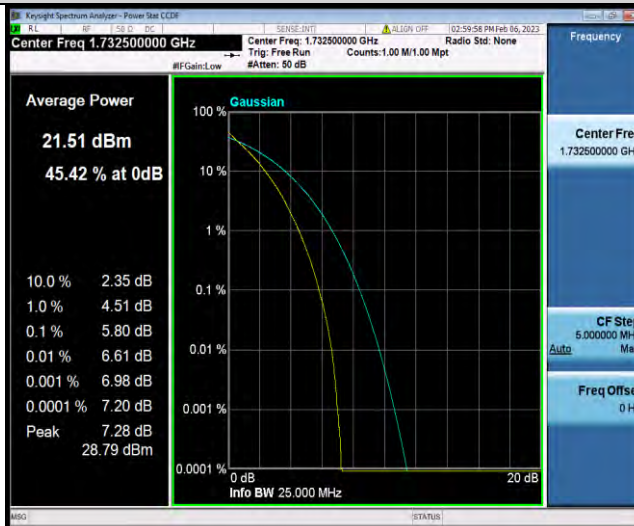

Band4-20MHz-QPSK-20300-1RB#0