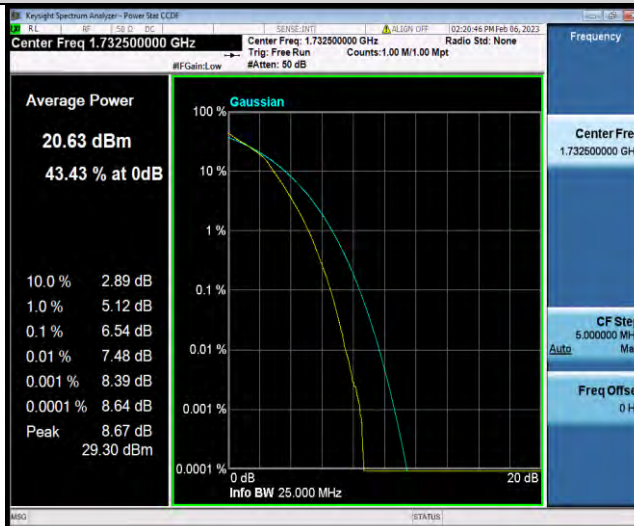

BUREAU VERITAS

Test Report No.: W7L-P23010024RF06

Band4-10MHz-16QAM-20000-1RB#0

Band4-10MHz-16QAM-20000-50RB#0

Band4-10MHz-16QAM-20175-1RB#0

BUREAU VERITAS

Test Report No.: W7L-P23010024RF06

Band4-10MHz-16QAM-20175-50RB#0