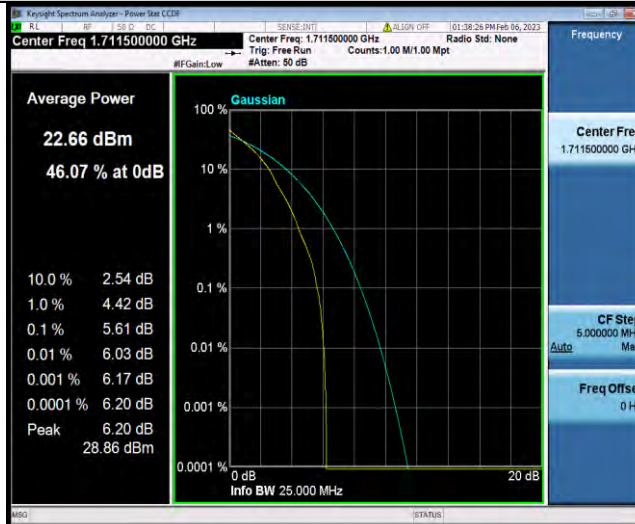

Band4-3MHz-QPSK-19965-15RB#0