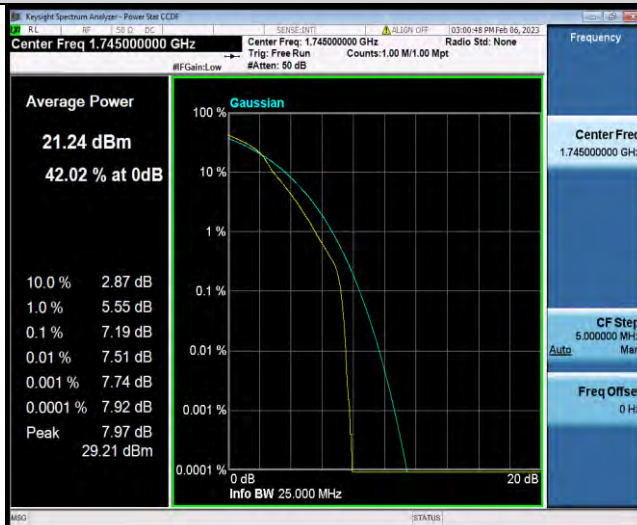

Band4-20MHz-16QAM-20175-1RB#0

BUREAU VERITAS

Test Report No.: W7L-P23010024RF06

Band4-20MHz-16QAM-20175-100RB#0

Band4-20MHz-16QAM-20300-1RB#0

Band4-20MHz-16QAM-20300-100RB#0