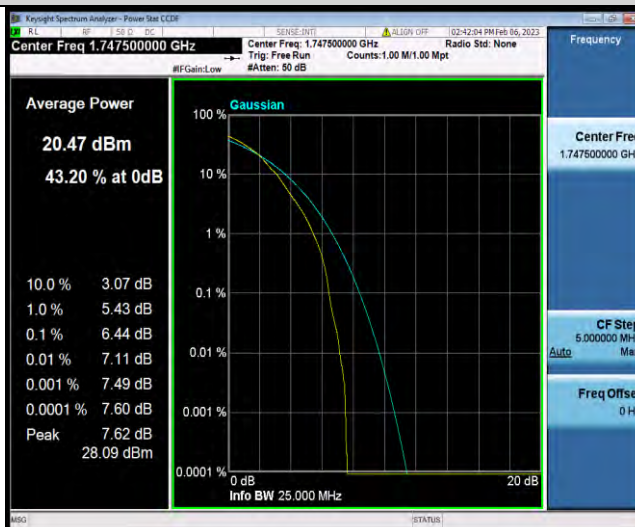

Band4-15MHz-64QAM-20325-75RB#0