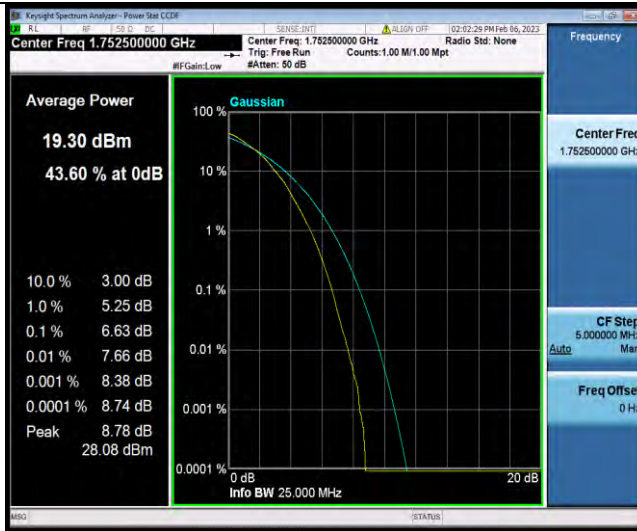

Band4-5MHz-64QAM-20175-1RB#0

BUREAU VERITAS

Test Report No.: W7L-P23010024RF06

Band4-5MHz-64QAM-20175-25RB#0

Band4-5MHz-64QAM-20375-1RB#0

Band4-5MHz-64QAM-20375-25RB#0

BUREAU VERITAS

Test Report No.: W7L-P23010024RF06