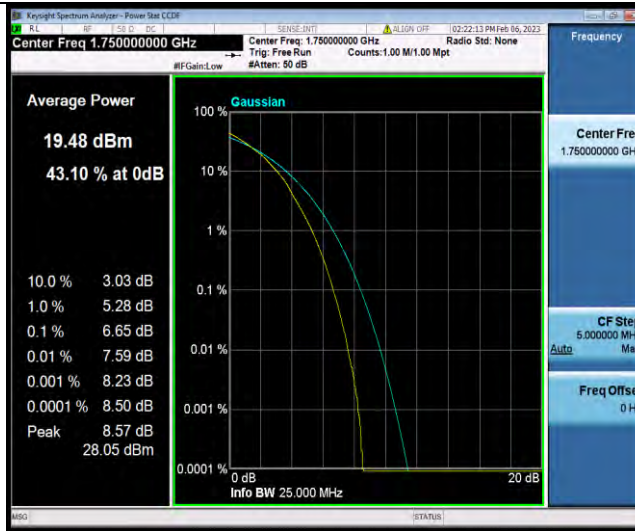

Test Report No.: W7L-P23010024RF06

Band4-10MHz-64QAM-20175-50RB#0

Band4-10MHz-64QAM-20350-1RB#0

Band4-10MHz-64QAM-20350-50RB#0

BUREAU
VERITAS

Test Report No.: W7L-P23010024RF06

Band4-15MHz-QPSK-20025-1RB#0

Band4-15MHz-QPSK-20025-75RB#0