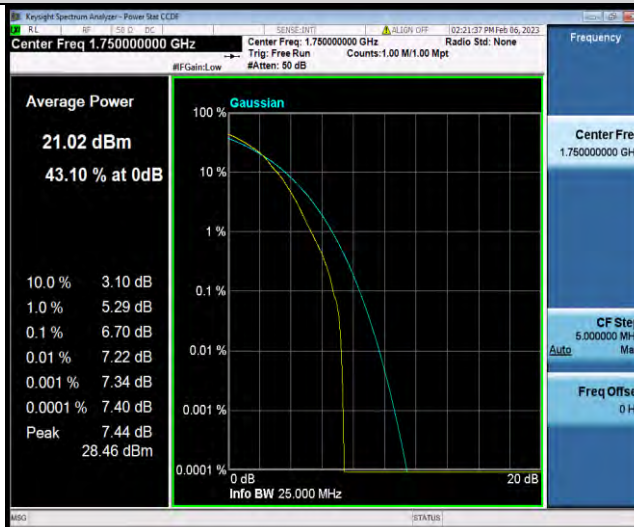

Band4-10MHz-64QAM-20350-50RB#0