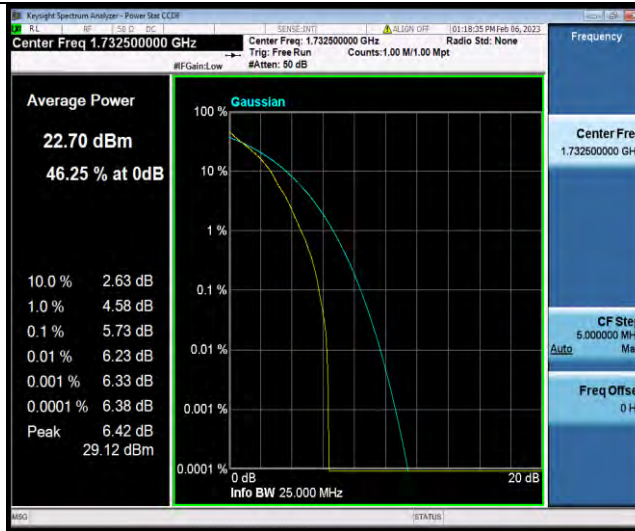

BUREAU VERITAS

Test Report No.: W7L-P23010024RF06

Band4-1.4MHz-QPSK-20175-6RB#0