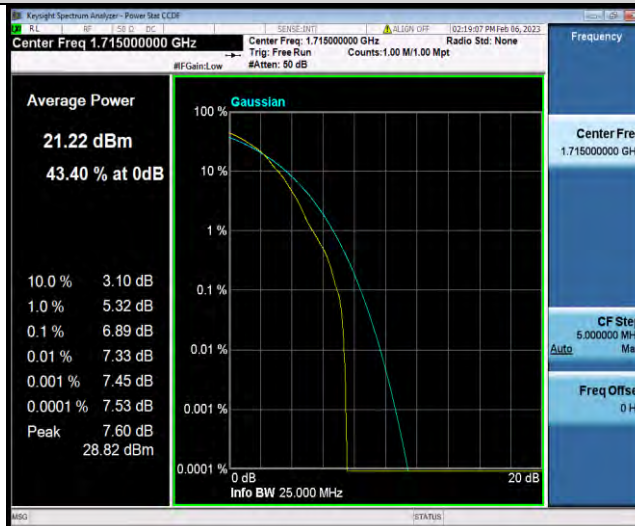

Band4-10MHz-16QAM-20350-1RB#0

Band4-10MHz-16QAM-20350-50RB#0

BUREAU VERITAS

Test Report No.: W7L-P23010024RF06

Band4-10MHz-64QAM-20000-1RB#0

Band4-10MHz-64QAM-20000-50RB#0

Band4-10MHz-64QAM-20175-1RB#0

BUREAU VERITAS