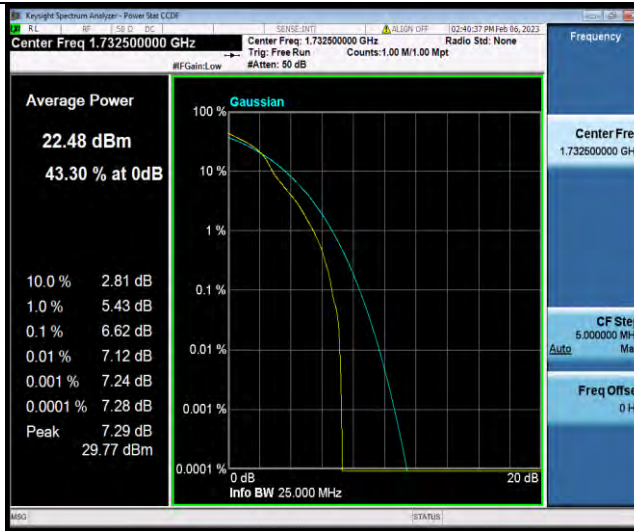

Band4-15MHz-16QAM-20025-1RB#0

Band4-15MHz-16QAM-20025-75RB#0

Band4-15MHz-16QAM-20175-1RB#0

BUREAU VERITAS

Test Report No.: W7L-P23010024RF06

Band4-15MHz-16QAM-20175-75RB#0

Band4-15MHz-16QAM-20325-1RB#0

Band4-15MHz-16QAM-20325-75RB#0