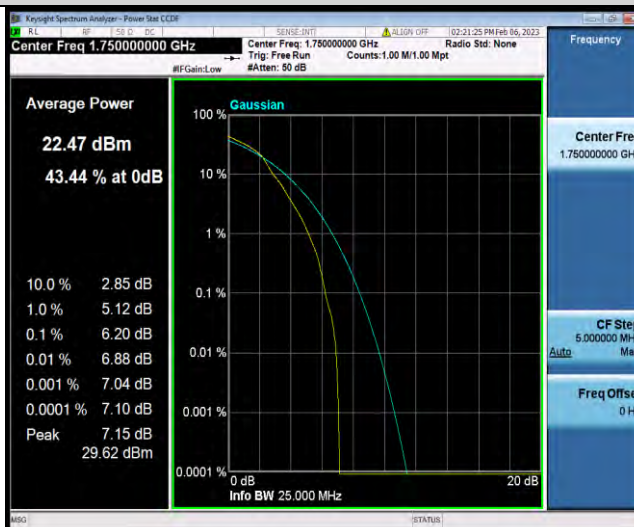

Band4-10MHz-16QAM-20350-50RB#0