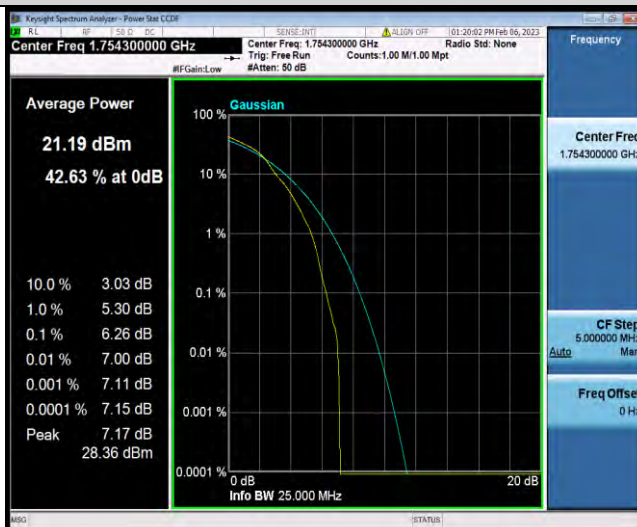

Band4-1.4MHz-16QAM-20393-6RB#0