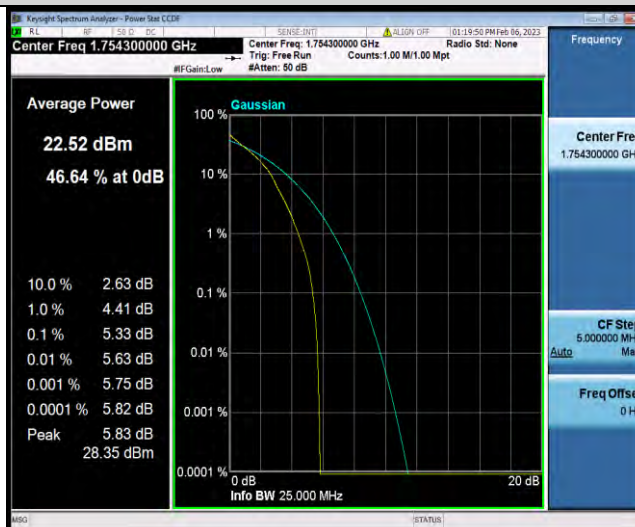

Test Graphs

BUREAU VERITAS

Test Report No.: W7L-P23010024RF06

Band4-1.4MHz-QPSK-20175-6RB#0

Band4-1.4MHz-QPSK-20393-1RB#0

Band4-1.4MHz-QPSK-20393-6RB#0

BUREAU VERITAS

Test Report No.: W7L-P23010024RF06