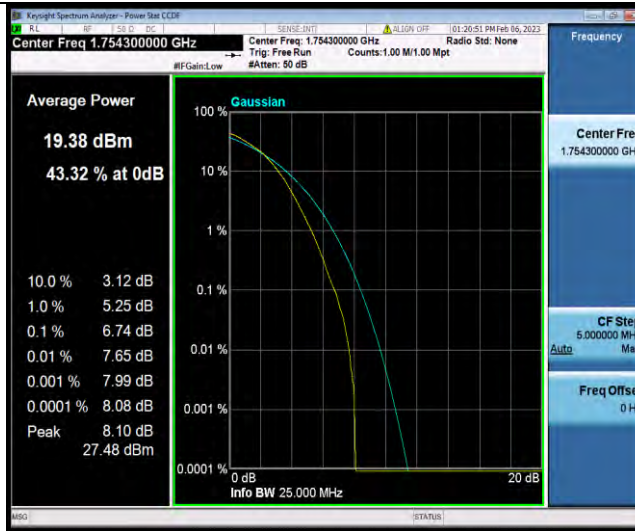

BUREAU
VERITAS

Test Report No.: W7L-P23010024RF06

Band4-3MHz-QPSK-19965-1RB#0