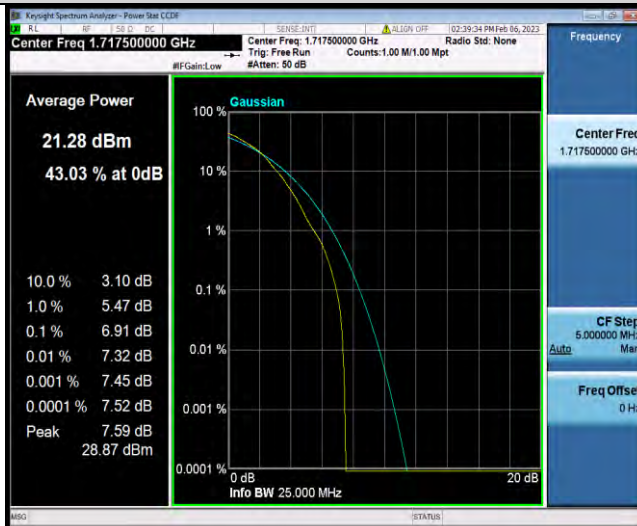

Band4-15MHz-64QAM-20025-75RB#0