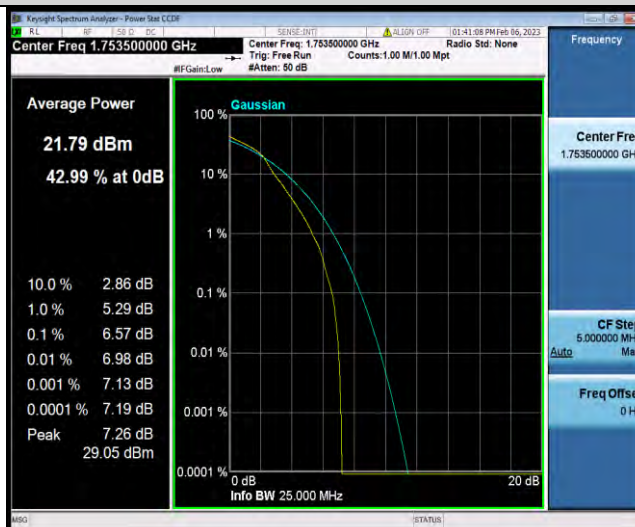

Band4-3MHz-16QAM-20175-1RB#0

BUREAU VERITAS

Test Report No.: W7L-P23010024RF06

Band4-3MHz-16QAM-20175-15RB#0

Band4-3MHz-16QAM-20385-1RB#0

Band4-3MHz-16QAM-20385-15RB#0

BUREAU VERITAS

Test Report No.: W7L-P23010024RF06