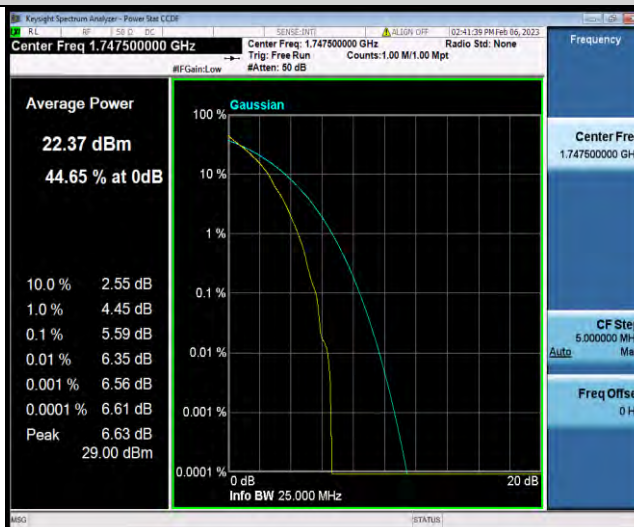

Band4-15MHz-QPSK-20175-1RB#0

BUREAU VERITAS

Test Report No.: W7L-P23010024RF06

Band4-15MHz-QPSK-20175-75RB#0

Band4-15MHz-QPSK-20325-1RB#0

Band4-15MHz-QPSK-20325-75RB#0

BUREAU VERITAS

Test Report No.: W7L-P23010024RF06