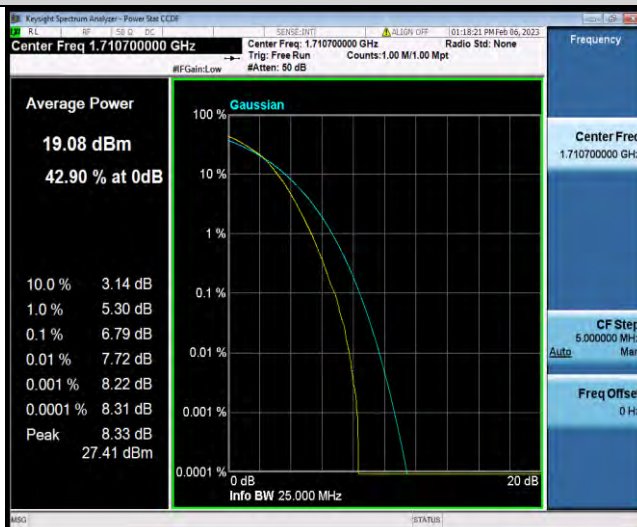

BUREAU VERITAS

Test Report No.: W7L-P23010024RF06

Band4-1.4MHz-64QAM-19957-1RB#0

Band4-1.4MHz-64QAM-19957-6RB#0

Band4-1.4MHz-64QAM-20175-1RB#0

BUREAU VERITAS

Test Report No.: W7L-P23010024RF06

Band4-1.4MHz-64QAM-20175-6RB#0