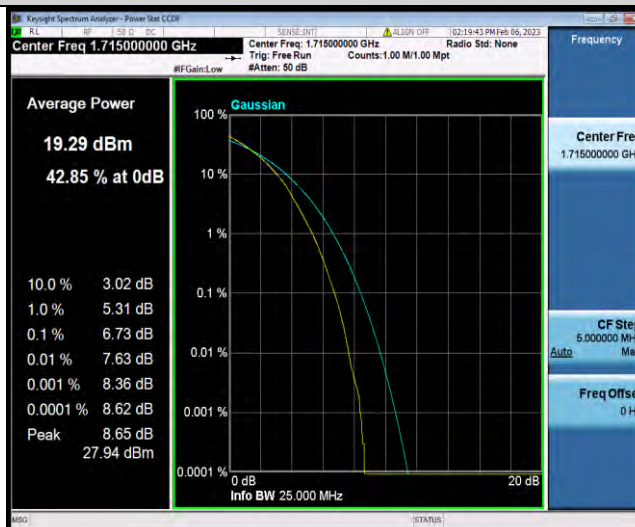

Band4-10MHz-16QAM-20350-1RB#0

Band4-10MHz-16QAM-20350-50RB#0

BUREAU VERITAS

Test Report No.: W7L-P23010024RF06

Band4-10MHz-64QAM-20000-1RB#0

Band4-10MHz-64QAM-20000-50RB#0

Band4-10MHz-64QAM-20175-1RB#0

BUREAU VERITAS