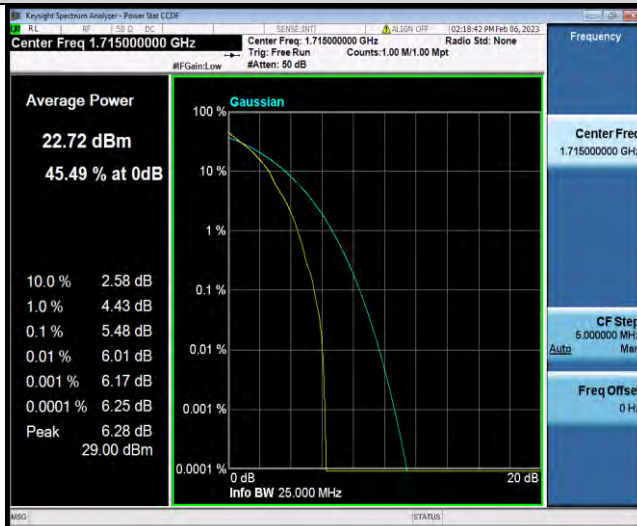

Band4-10MHz-QPSK-20000-50RB#0