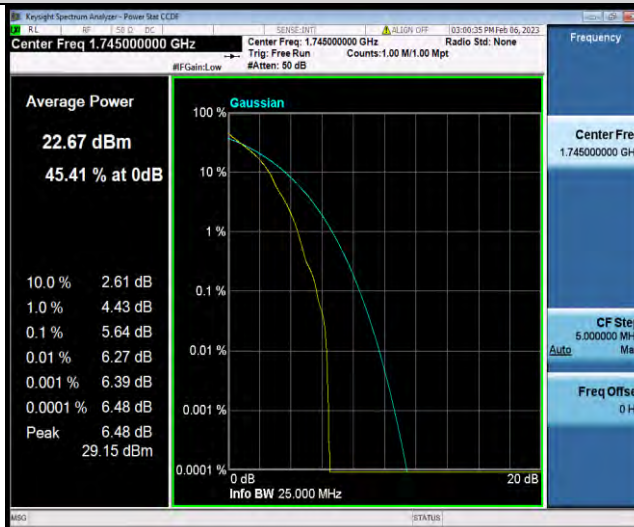

Band4-20MHz-QPSK-20300-100RB#0