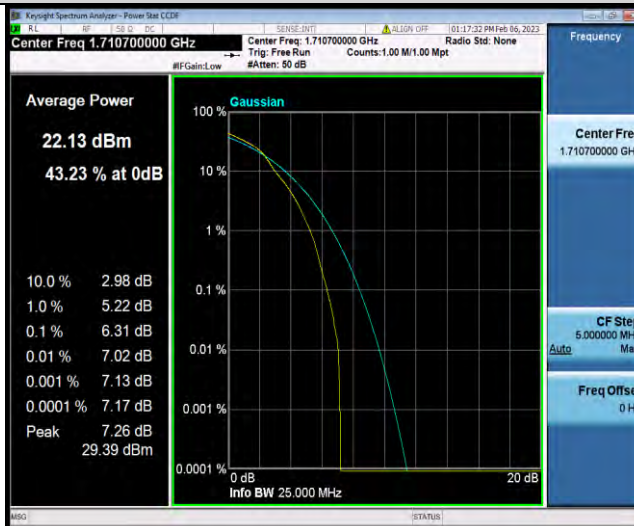

Band4-1.4MHz-16QAM-19957-6RB#0