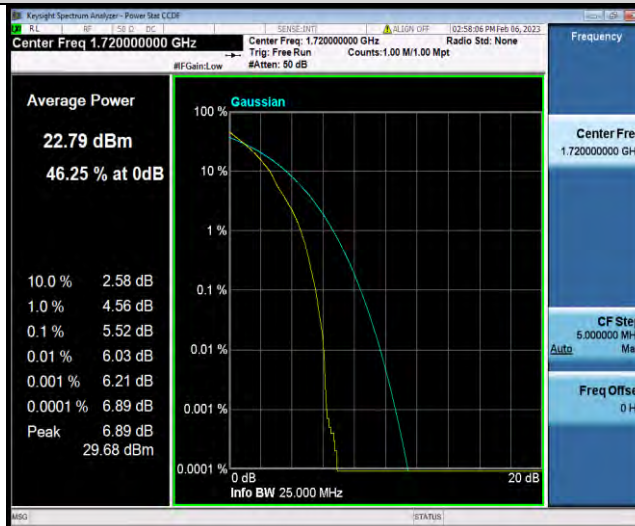

Band4-15MHz-64QAM-20325-1RB#0

Band4-15MHz-64QAM-20325-75RB#0

BUREAU VERITAS

Test Report No.: W7L-P23010024RF06

Band4-20MHz-QPSK-20050-1RB#0

Band4-20MHz-QPSK-20050-100RB#0

Band4-20MHz-QPSK-20175-1RB#0

BUREAU VERITAS