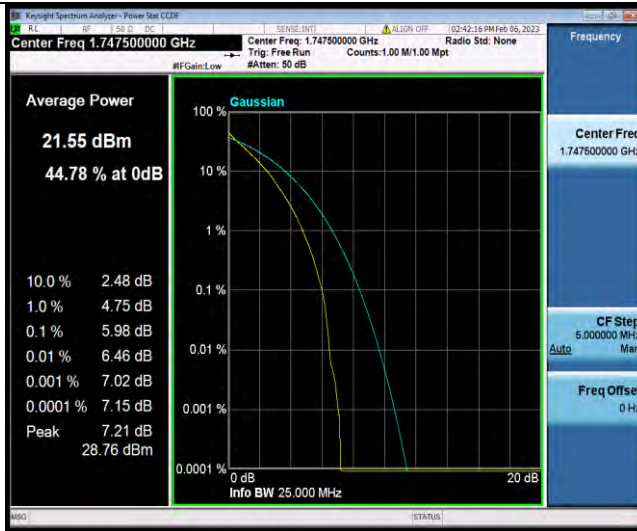

Band4-15MHz-QPSK-20175-1RB#0

BUREAU VERITAS

Test Report No.: W7L-P23010024RF06

Band4-15MHz-QPSK-20175-75RB#0

Band4-15MHz-QPSK-20325-1RB#0

Band4-15MHz-QPSK-20325-75RB#0

BUREAU VERITAS

Test Report No.: W7L-P23010024RF06