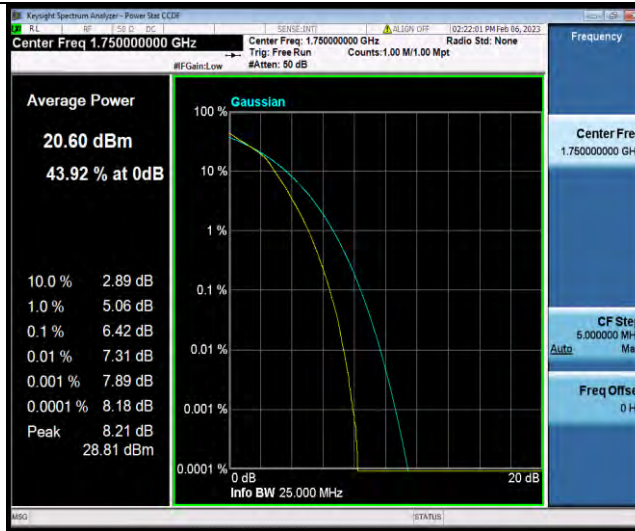

Band4-10MHz-16QAM-20350-1RB#0

Band4-10MHz-16QAM-20350-50RB#0

BUREAU VERITAS

Test Report No.: W7L-P23010024RF06

Band4-10MHz-64QAM-20000-1RB#0

Band4-10MHz-64QAM-20000-50RB#0

Band4-10MHz-64QAM-20175-1RB#0

BUREAU VERITAS