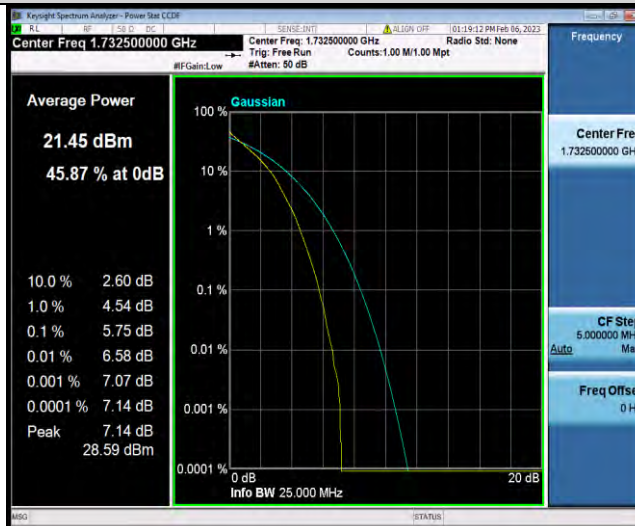

Test Graphs

BUREAU VERITAS

Test Report No.: W7L-P23010024RF06

Band4-1.4MHz-QPSK-20175-6RB#0

Band4-1.4MHz-QPSK-20393-1RB#0

Band4-1.4MHz-QPSK-20393-6RB#0

BUREAU VERITAS

Test Report No.: W7L-P23010024RF06