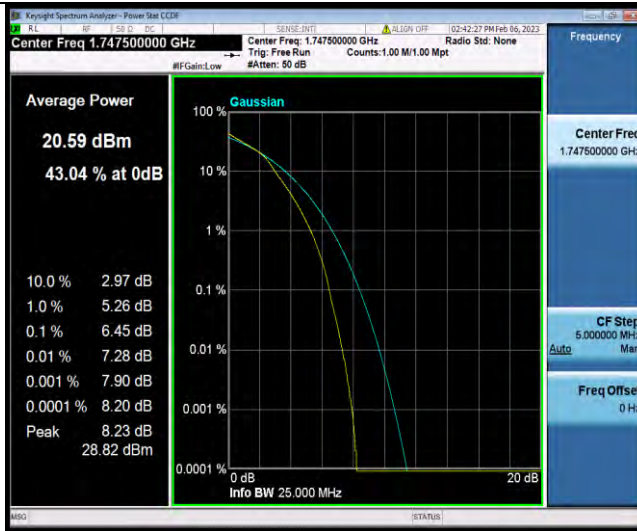

BUREAU
VERITAS

Test Report No.: W7L-P23010024RF06

Band4-15MHz-64QAM-20025-1RB#0