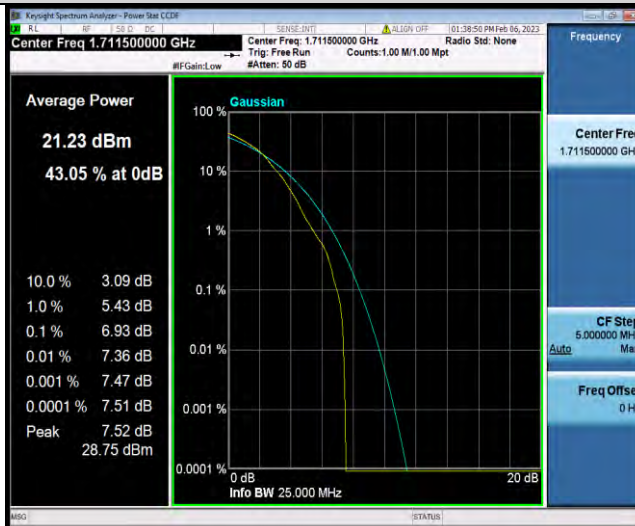

Band4-3MHz-64QAM-19965-15RB#0