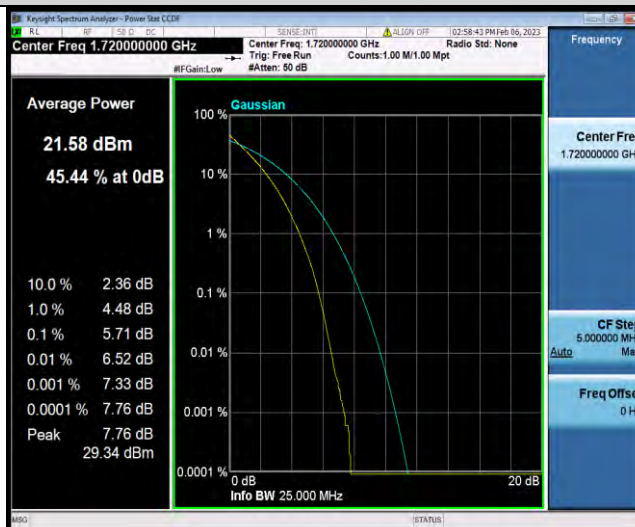

Band4-15MHz-64QAM-20325-1RB#0

Band4-15MHz-64QAM-20325-75RB#0

BUREAU VERITAS

Test Report No.: W7L-P23010024RF06

Band4-20MHz-QPSK-20050-1RB#0

Band4-20MHz-QPSK-20050-100RB#0

Band4-20MHz-QPSK-20175-1RB#0

BUREAU VERITAS