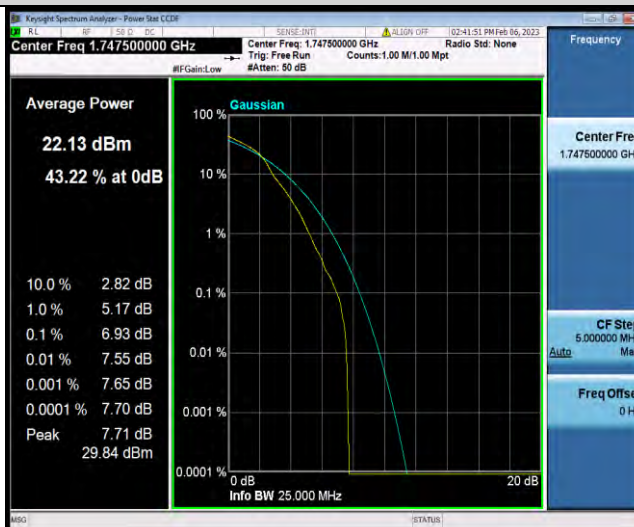

Band4-15MHz-16QAM-20025-1RB#0

Band4-15MHz-16QAM-20025-75RB#0

Band4-15MHz-16QAM-20175-1RB#0

BUREAU VERITAS

Test Report No.: W7L-P23010024RF06

Band4-15MHz-16QAM-20175-75RB#0

Band4-15MHz-16QAM-20325-1RB#0

Band4-15MHz-16QAM-20325-75RB#0