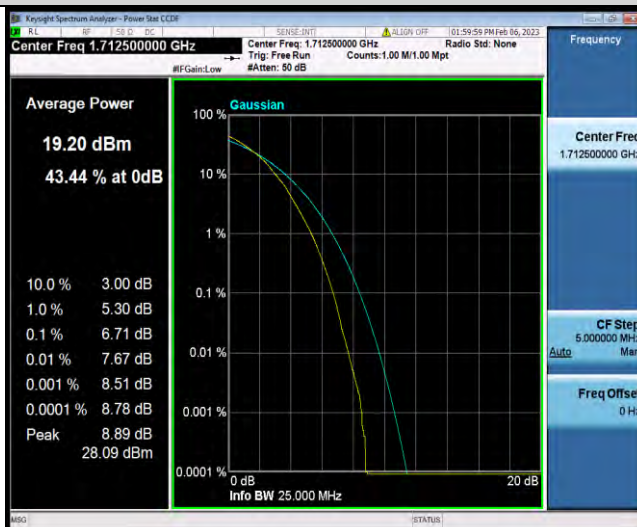

Test Report No.: W7L-P23010024RF06

Band4-5MHz-16QAM-20175-25RB#0

Band4-5MHz-16QAM-20375-1RB#0

Band4-5MHz-16QAM-20375-25RB#0

BUREAU VERITAS

Test Report No.: W7L-P23010024RF06

Band4-5MHz-64QAM-19975-1RB#0

Band4-5MHz-64QAM-19975-25RB#0