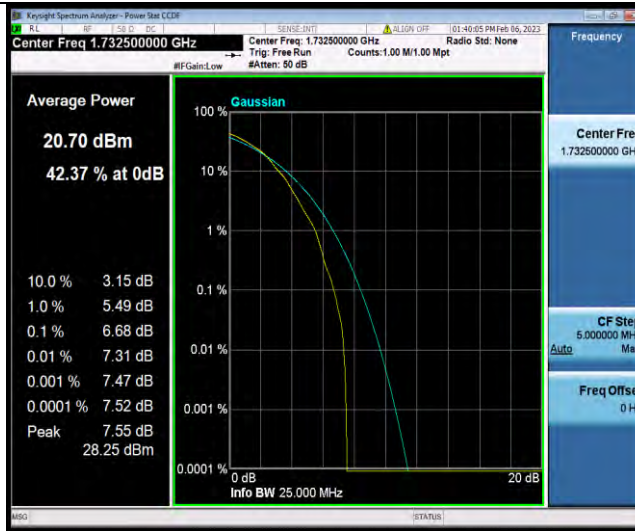

BUREAU VERITAS

Test Report No.: W7L-P23010024RF06

Band4-3MHz-64QAM-20175-15RB#0