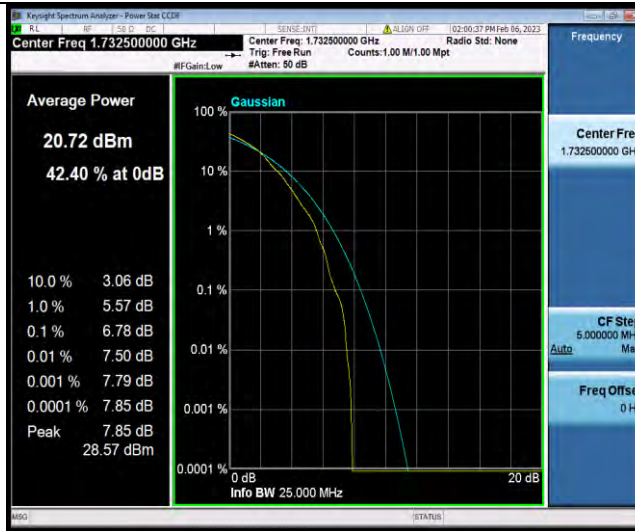

BUREAU VERITAS

Test Report No.: W7L-P23010024RF06

Band4-5MHz-64QAM-20175-25RB#0