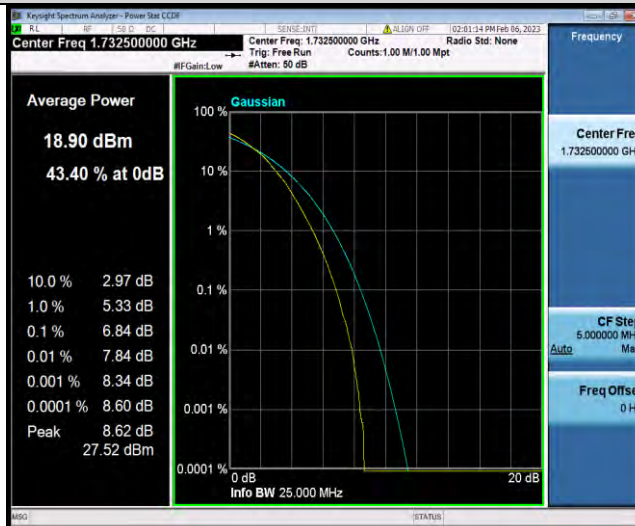

Band4-5MHz-64QAM-20175-1RB#0

BUREAU VERITAS

Test Report No.: W7L-P23010024RF06

Band4-5MHz-64QAM-20175-25RB#0

Band4-5MHz-64QAM-20375-1RB#0

Band4-5MHz-64QAM-20375-25RB#0

BUREAU VERITAS

Test Report No.: W7L-P23010024RF06