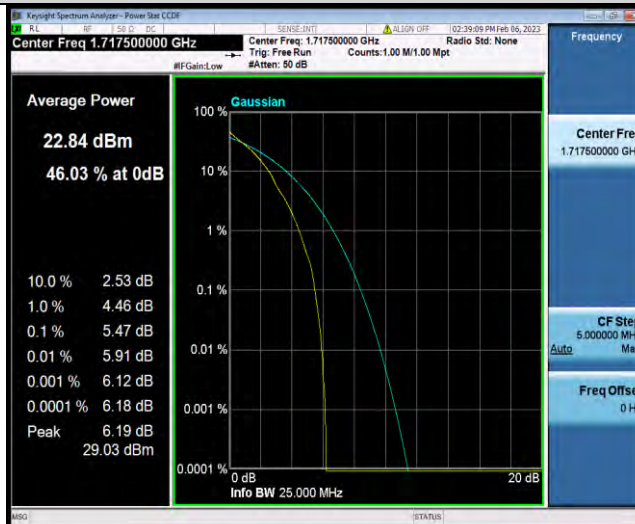

Test Report No.: W7L-P23010024RF06

Band4-10MHz-64QAM-20175-50RB#0

Band4-10MHz-64QAM-20350-1RB#0

Band4-10MHz-64QAM-20350-50RB#0

BUREAU
VERITAS

Test Report No.: W7L-P23010024RF06

Band4-15MHz-QPSK-20025-1RB#0

Band4-15MHz-QPSK-20025-75RB#0