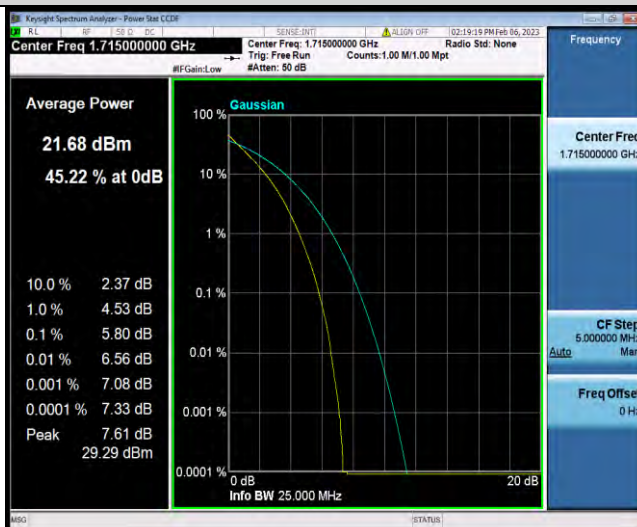

Band4-10MHz-QPSK-20175-1RB#0