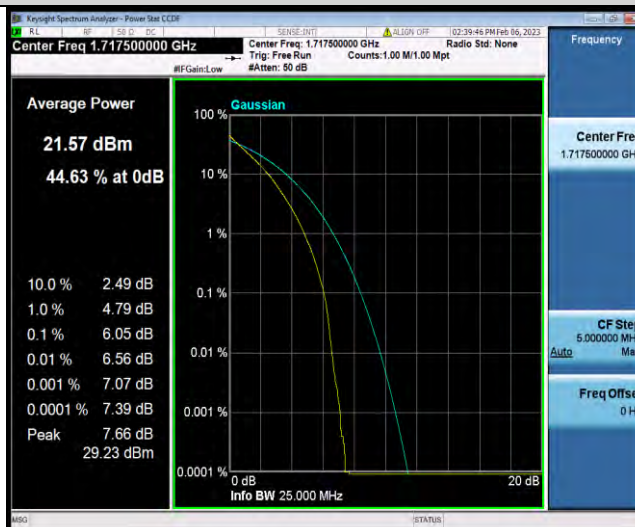

Test Report No.: W7L-P23010024RF06

Band4-10MHz-64QAM-20175-50RB#0

Band4-10MHz-64QAM-20350-1RB#0

Band4-10MHz-64QAM-20350-50RB#0

BUREAU
VERITAS

Test Report No.: W7L-P23010024RF06

Band4-15MHz-QPSK-20025-1RB#0

Band4-15MHz-QPSK-20025-75RB#0