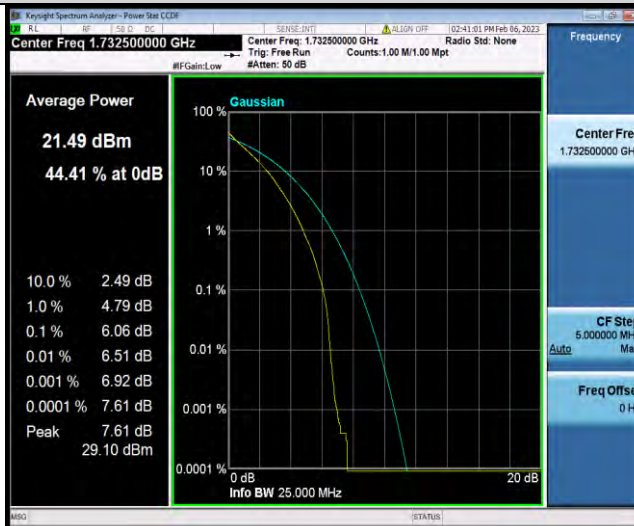

Band4-15MHz-QPSK-20175-1RB#0

BUREAU VERITAS

Test Report No.: W7L-P23010024RF06

Band4-15MHz-QPSK-20175-75RB#0

Band4-15MHz-QPSK-20325-1RB#0

Band4-15MHz-QPSK-20325-75RB#0

BUREAU VERITAS

Test Report No.: W7L-P23010024RF06