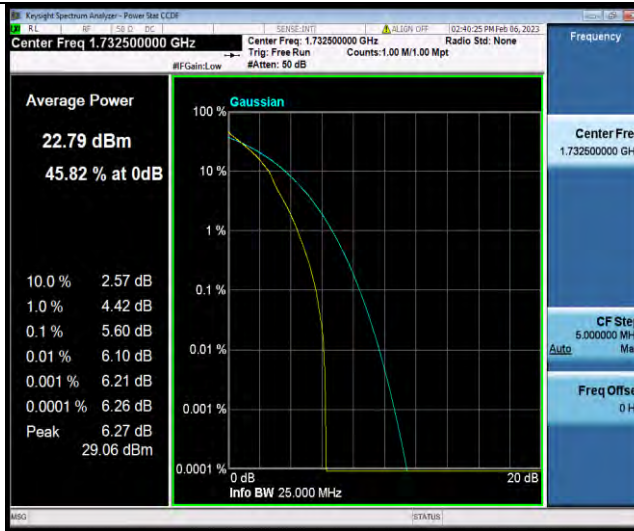

BUREAU VERITAS

Test Report No.: W7L-P23010024RF06

Band4-15MHz-QPSK-20175-75RB#0