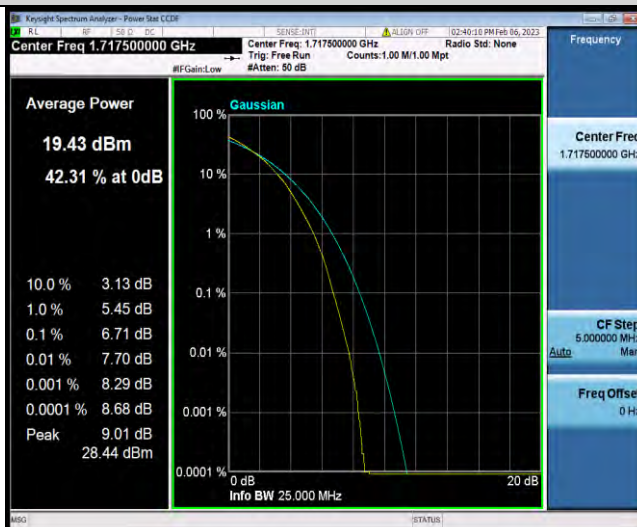

BUREAU
VERITAS

Test Report No.: W7L-P23010024RF06

Band4-15MHz-64QAM-20025-1RB#0

Band4-15MHz-64QAM-20025-75RB#0

Band4-15MHz-64QAM-20175-1RB#0

BUREAU VERITAS

Test Report No.: W7L-P23010024RF06

Band4-15MHz-64QAM-20175-75RB#0