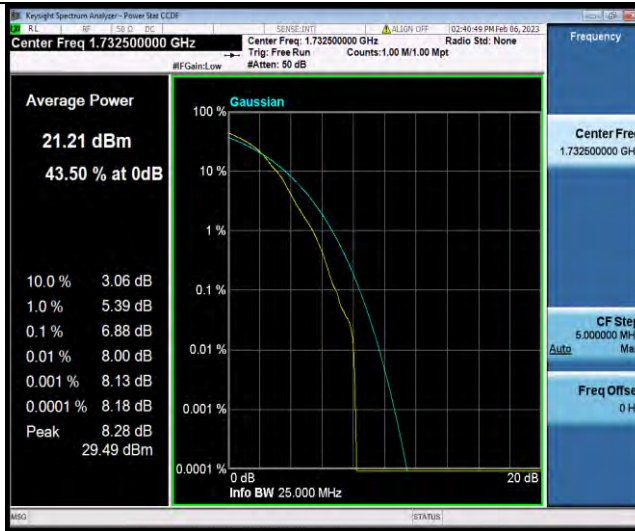

BUREAU
VERITAS

Test Report No.: W7L-P23010024RF06

Band4-15MHz-64QAM-20025-1RB#0

Band4-15MHz-64QAM-20025-75RB#0

Band4-15MHz-64QAM-20175-1RB#0

BUREAU VERITAS

Test Report No.: W7L-P23010024RF06

Band4-15MHz-64QAM-20175-75RB#0