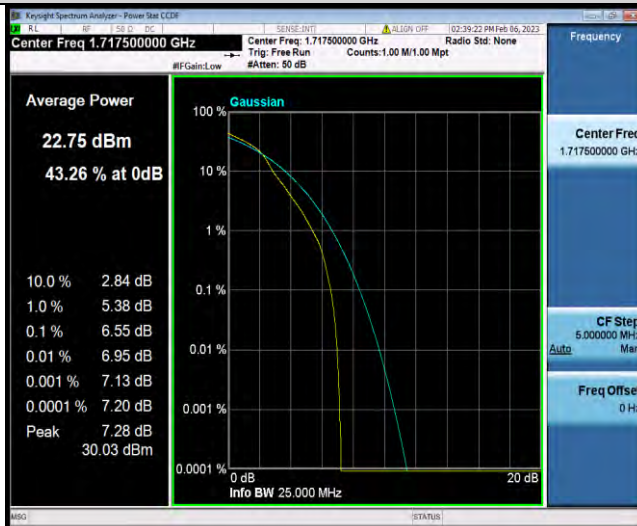

Band4-15MHz-16QAM-20025-75RB#0