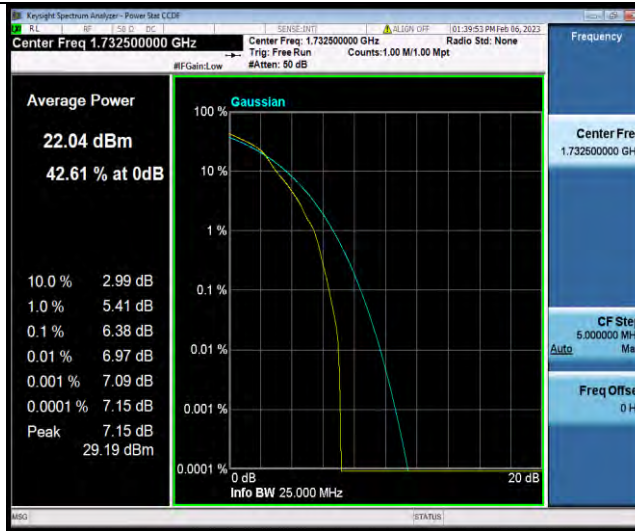

BUREAU VERITAS

Test Report No.: W7L-P23010024RF06

Band4-3MHz-16QAM-20175-15RB#0