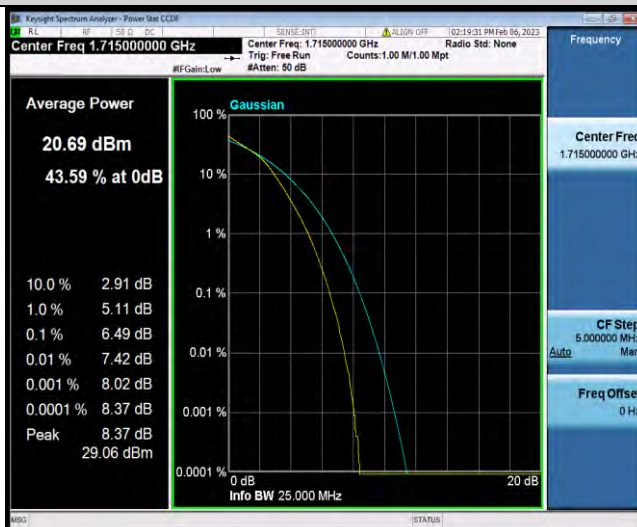

BUREAU VERITAS

Test Report No.: W7L-P23010024RF06

Band4-10MHz-16QAM-20000-1RB#0

Band4-10MHz-16QAM-20000-50RB#0

Band4-10MHz-16QAM-20175-1RB#0

BUREAU VERITAS

Test Report No.: W7L-P23010024RF06

Band4-10MHz-16QAM-20175-50RB#0