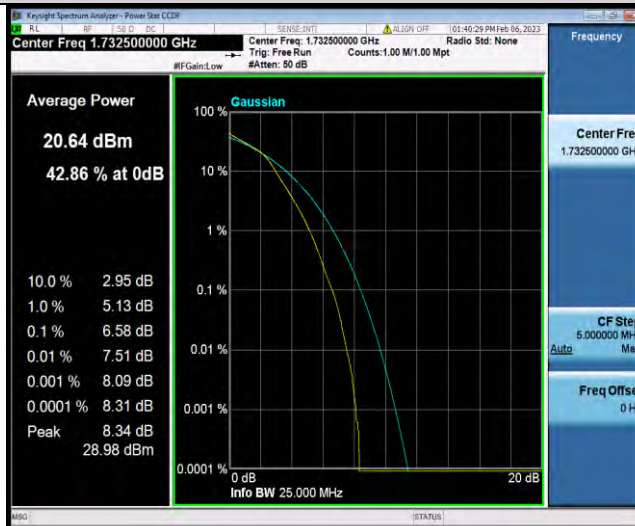

Band4-3MHz-16QAM-20175-1RB#0

BUREAU VERITAS

Test Report No.: W7L-P23010024RF06

Band4-3MHz-16QAM-20175-15RB#0

Band4-3MHz-16QAM-20385-1RB#0

Band4-3MHz-16QAM-20385-15RB#0

BUREAU VERITAS

Test Report No.: W7L-P23010024RF06