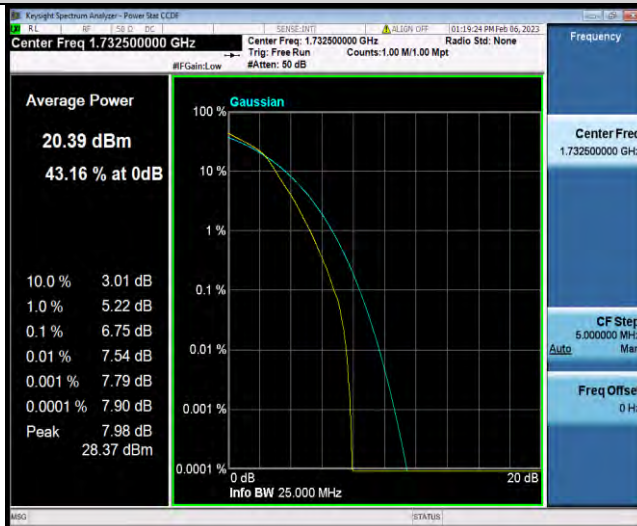

Band4-1.4MHz-16QAM-20393-1RB#0