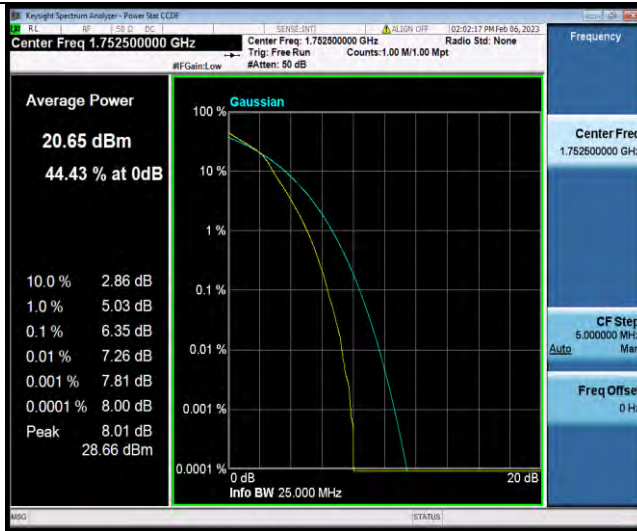

Test Report No.: W7L-P23010024RF06

Band4-5MHz-16QAM-20175-25RB#0

Band4-5MHz-16QAM-20375-1RB#0

Band4-5MHz-16QAM-20375-25RB#0

BUREAU VERITAS

Test Report No.: W7L-P23010024RF06

Band4-5MHz-64QAM-19975-1RB#0

Band4-5MHz-64QAM-19975-25RB#0