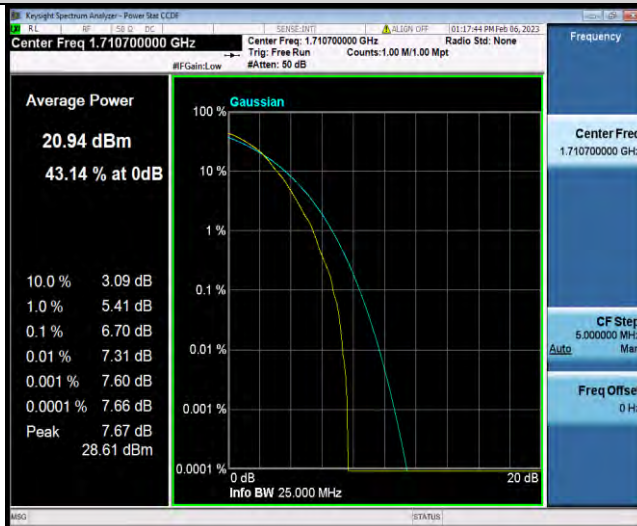

Band4-1.4MHz-64QAM-19957-6RB#0