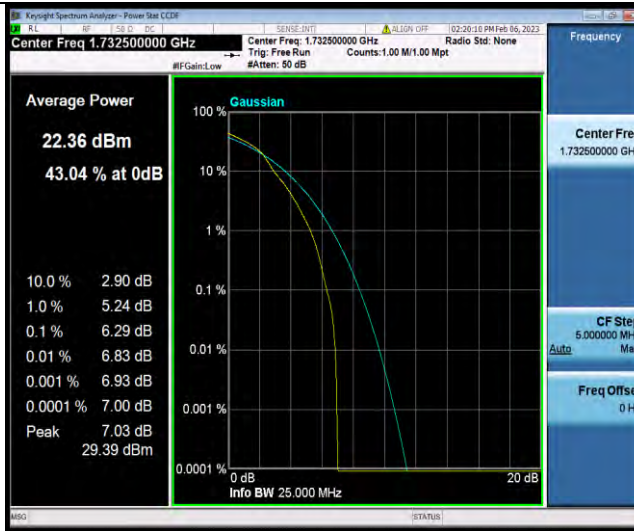

BUREAU VERITAS

Test Report No.: W7L-P23010024RF06

Band4-10MHz-16QAM-20000-1RB#0

Band4-10MHz-16QAM-20000-50RB#0

Band4-10MHz-16QAM-20175-1RB#0

BUREAU VERITAS

Test Report No.: W7L-P23010024RF06

Band4-10MHz-16QAM-20175-50RB#0