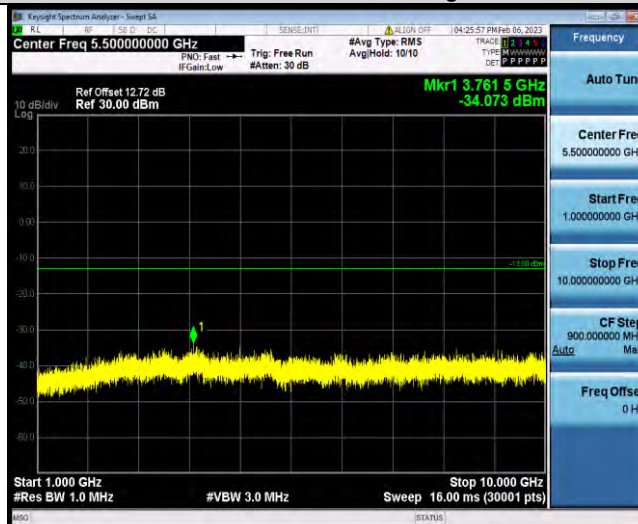

Band5-5MHz-64QAM-20525-1RB#0-Range2:1000~10000MHz