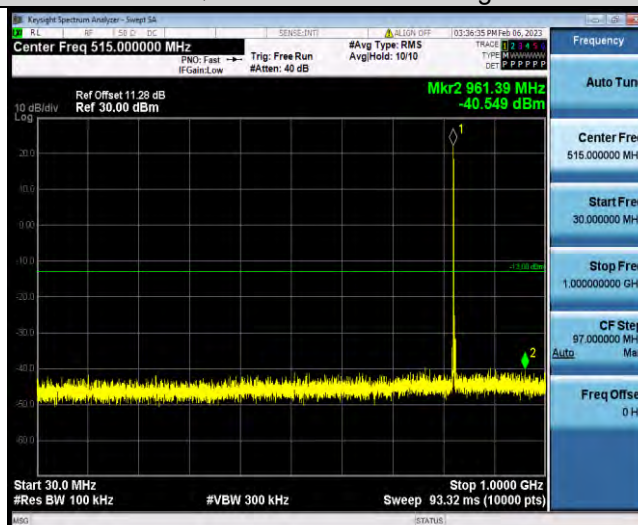

BUREAU VERITAS

Test Report No.: W7L-P23010024RF04

Band5-1.4MHz-QPSK-20643-1RB#0-Range2:1000~10000MHz

Band5-1.4MHz-16QAM-20407-1RB#0-Range1:30~1000MHz

Band5-1.4MHz-16QAM-20407-1RB#0-Range2:1000~10000MHz

BUREAU VERITAS