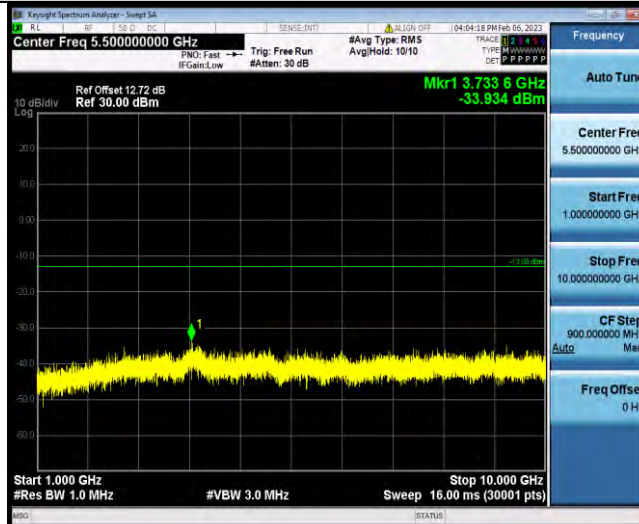

Band5-3MHz-16QAM-20635-1RB#0-Range2:1000~10000MHz