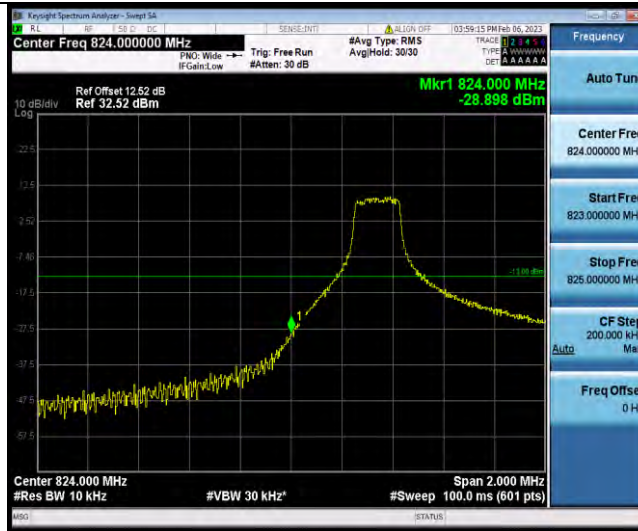

Test Report No.: W7L-P23010024RF04

Band5-5MHz-64QAM-20425-25RB#0

Band5-5MHz-64QAM-20625-1RB#24

Band5-5MHz-64QAM-20625-25RB#0

BUREAU VERITAS

Test Report No.: W7L-P23010024RF04

Band5-10MHz-QPSK-20450-1RB#0

Band5-10MHz-QPSK-20450-50RB#0