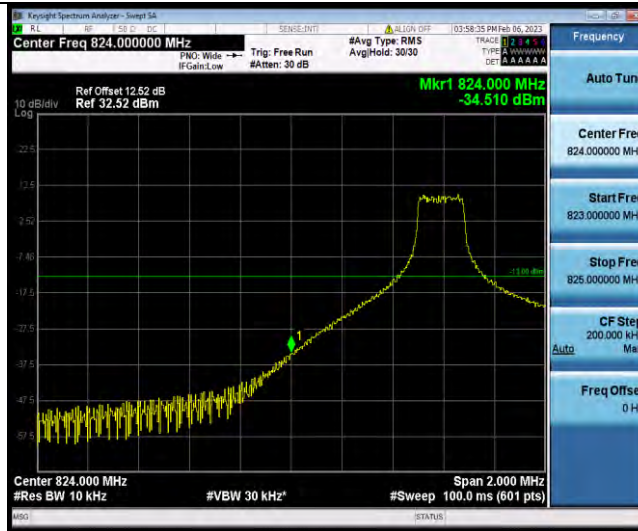

Band5-10MHz-16QAM-20600-1RB#49

Band5-10MHz-16QAM-20600-50RB#0

Band5-10MHz-64QAM-20450-1RB#0

BUREAU VERITAS

Test Report No.: W7L-P23010024RF04

Band5-10MHz-64QAM-20450-50RB#0

Band5-10MHz-64QAM-20600-1RB#49

Band5-10MHz-64QAM-20600-50RB#0