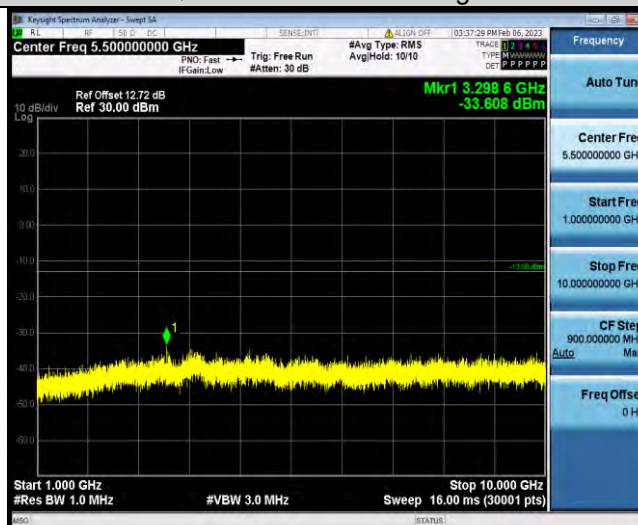

Band5-1.4MHz-64QAM-20525-1RB#0-Range2:1000~1000MHz