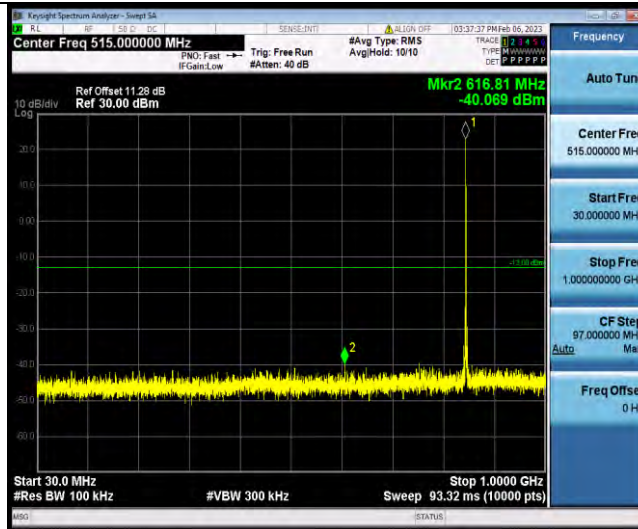

Band5-1.4MHz-QPSK-20643-1RB#0-Range1:30~1000MHz

BUREAU VERITAS

Test Report No.: W7L-P23010024RF04