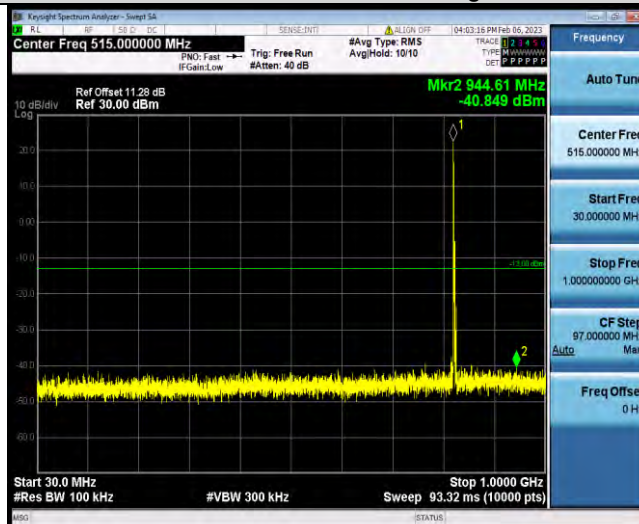

Band5-3MHz-64QAM-20415-1RB#0-Range1:30~1000MHz