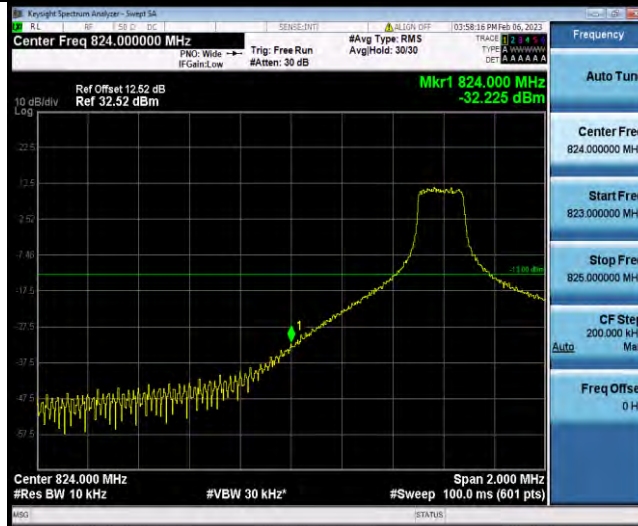

Test Report No.: W7L-P23010024RF04

Band5-5MHz-64QAM-20425-25RB#0

Band5-5MHz-64QAM-20625-1RB#24

Band5-5MHz-64QAM-20625-25RB#0

BUREAU VERITAS

Test Report No.: W7L-P23010024RF04

Band5-10MHz-QPSK-20450-1RB#0

Band5-10MHz-QPSK-20450-50RB#0