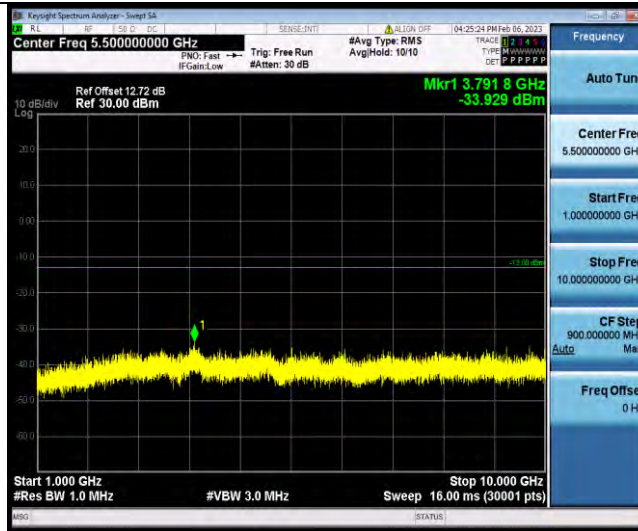

Band5-5MHz-16QAM-20625-1RB#0-Range2:1000~10000MHz

Band5-5MHz-64QAM-20425-1RB#0-Range1:30~1000MHz

Band5-5MHz-64QAM-20425-1RB#0-Range2:1000~10000MHz

BUREAU VERITAS

Test Report No.: W7L-P23010024RF04

Band5-5MHz-64QAM-20525-1RB#0-Range1:30~1000MHz