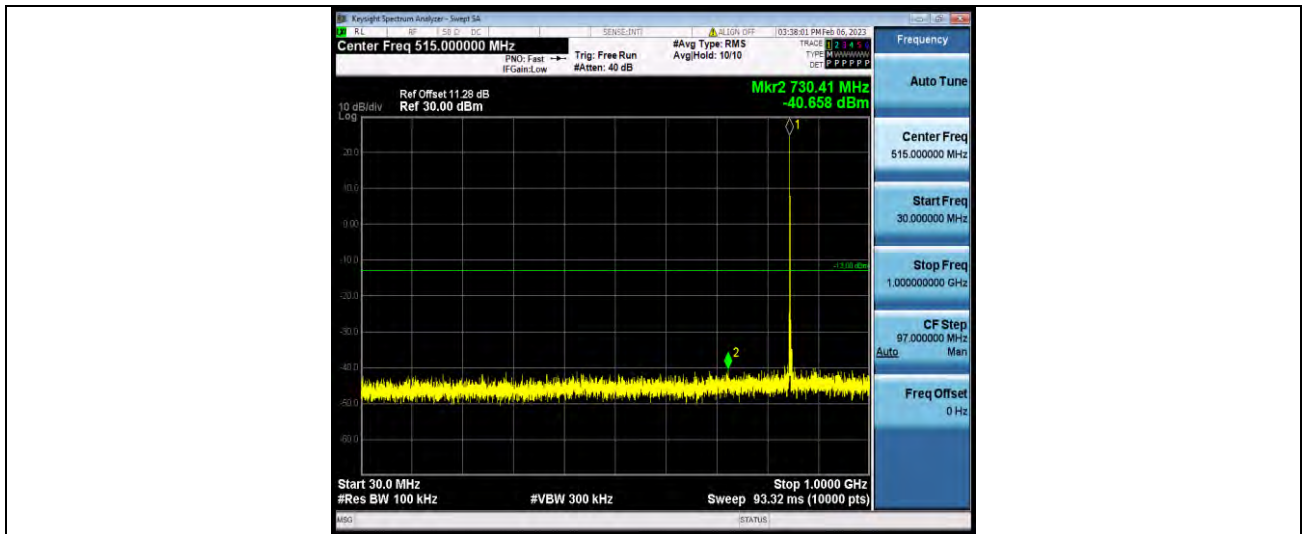

Band5-1.4MHz-64QAM-20525-1RB#0-Range2:1000~1000MHz

Band5-1.4MHz-64QAM-20643-1RB#0-Range1:30~1000MHz

BUREAU VERITAS

Test Report No.: W7L-P23010024RF04

Band5-1.4MHz-64QAM-20643-1RB#0-Range2:1000~10000MHz

Band5-3MHz-QPSK-20415-1RB#0-Range1:30~1000MHz