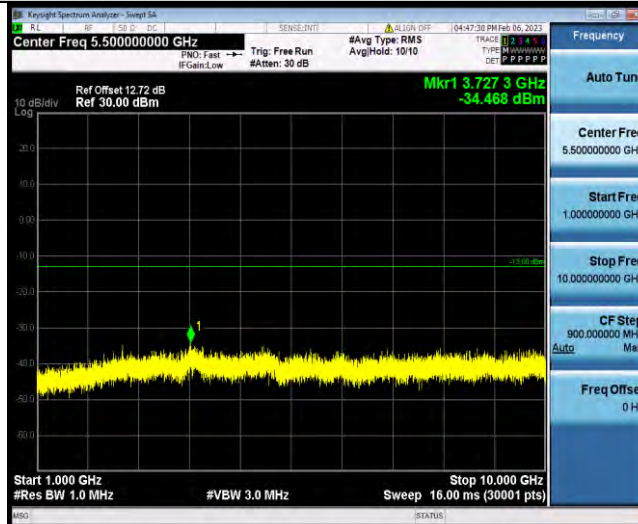

Band5-10MHz-16QAM-20600-1RB#0-Range2:1000~10000MHz