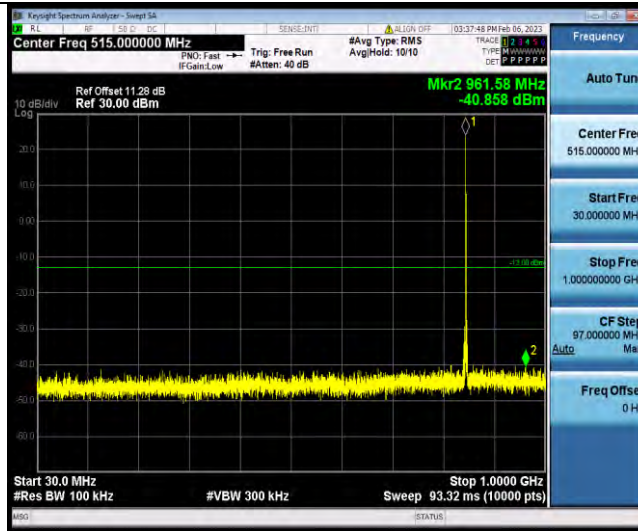

Test Report No.: W7L-P23010024RF04

Band5-1.4MHz-16QAM-20525-1RB#0-Range1:30~1000MHz

Band5-1.4MHz-16QAM-20525-1RB#0-Range2:1000~1000MHz

Band5-1.4MHz-16QAM-20643-1RB#0-Range1:30~1000MHz

BUREAU VERITAS

Test Report No.: W7L-P23010024RF04