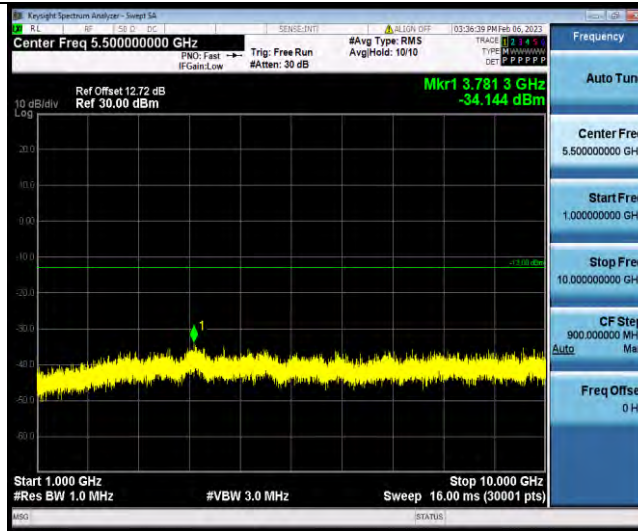

Band5-1.4MHz-16QAM-20407-1RB#0-Range2:1000~10000MHz

BUREAU VERITAS

Test Report No.: W7L-P23010024RF04