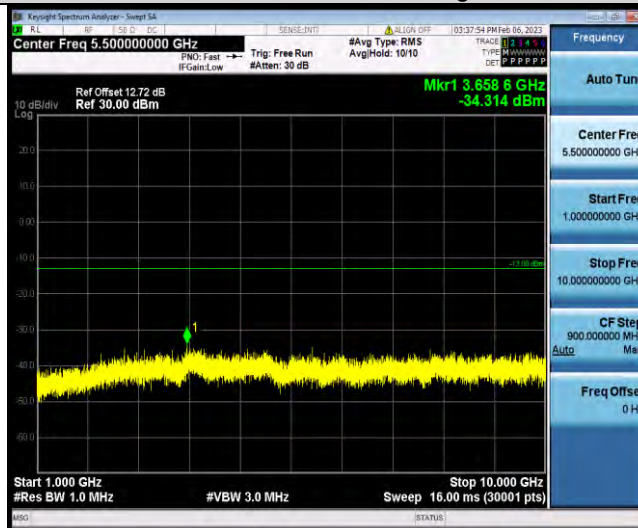

Band5-1.4MHz-16QAM-20643-1RB#0-Range2:1000~10000MHz