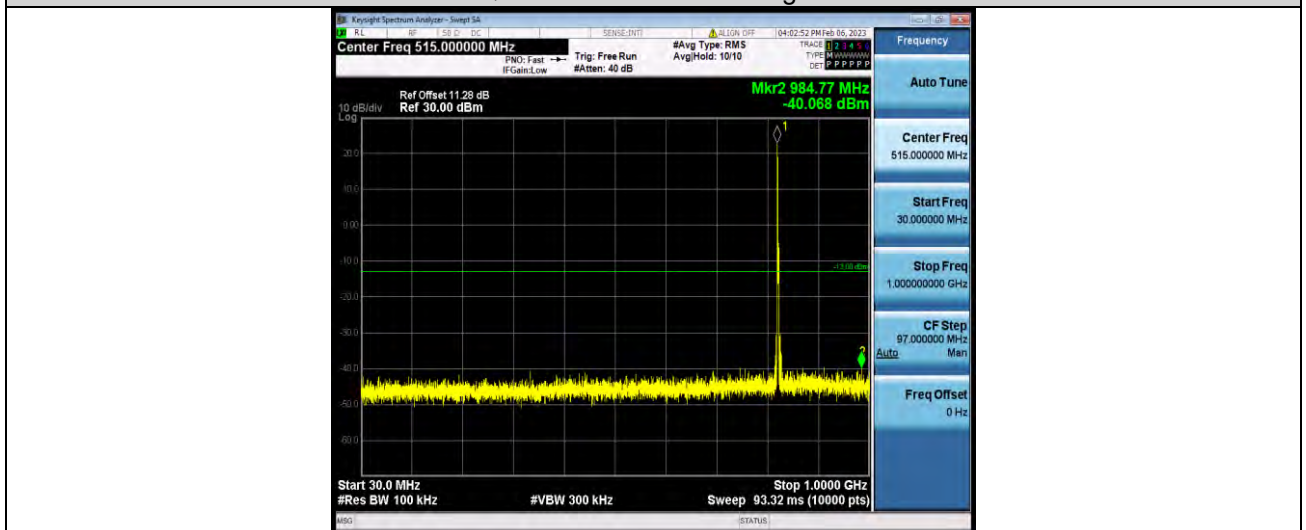

Band5-1.4MHz-64QAM-20525-1RB#0-Range2:1000~1000MHz

Band5-1.4MHz-64QAM-20643-1RB#0-Range1:30~1000MHz

BUREAU VERITAS

Test Report No.: W7L-P23010024RF04

Band5-1.4MHz-64QAM-20643-1RB#0-Range2:1000~10000MHz

Band5-3MHz-QPSK-20415-1RB#0-Range1:30~1000MHz