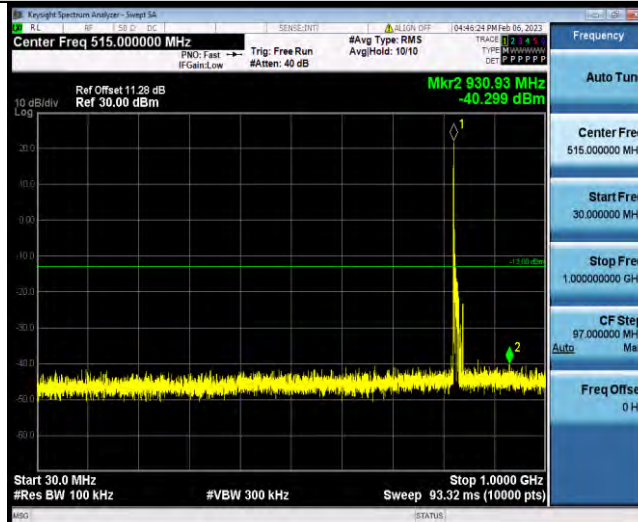

Band5-10MHz-64QAM-20450-1RB#0-Range1:30~1000MHz