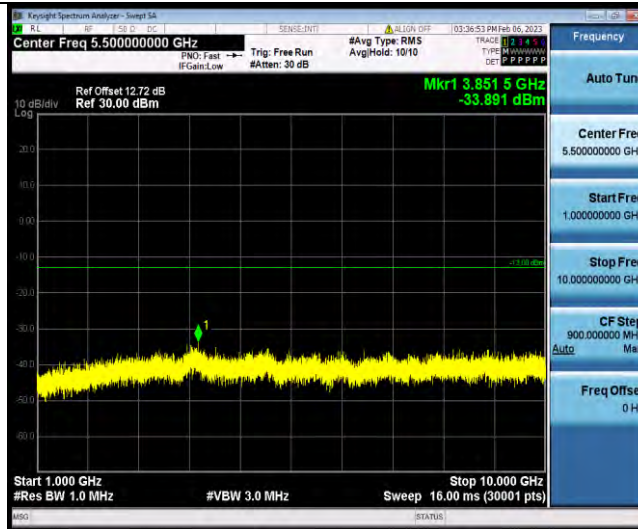

Band5-1.4MHz-16QAM-20643-1RB#0-Range2:1000~10000MHz

Band5-1.4MHz-64QAM-20407-1RB#0-Range1:30~1000MHz

Band5-1.4MHz-64QAM-20407-1RB#0-Range2:1000~10000MHz

BUREAU VERITAS

Test Report No.: W7L-P23010024RF04

Band5-1.4MHz-64QAM-20525-1RB#0-Range1:30~1000MHz