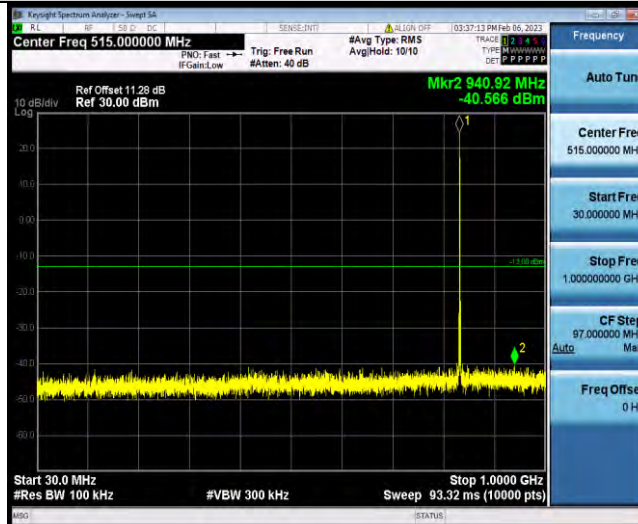

Band5-1.4MHz-16QAM-20525-1RB#0-Range1:30~1000MHz