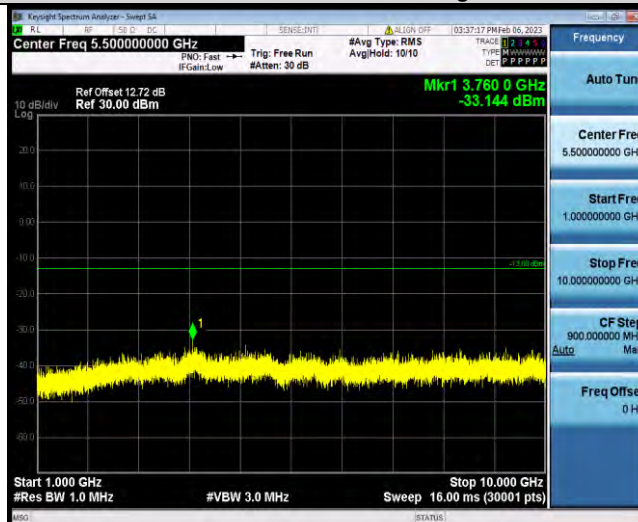

Band5-1.4MHz-16QAM-20525-1RB#0-Range2:1000~1000MHz