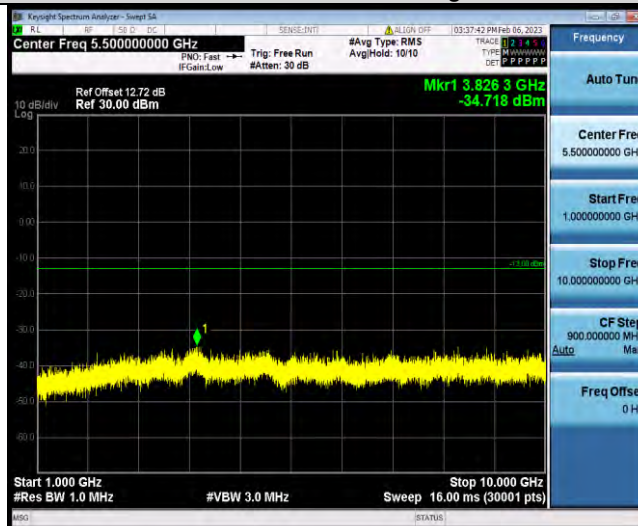

Band5-1.4MHz-QPSK-20643-1RB#0-Range2:1000~10000MHz