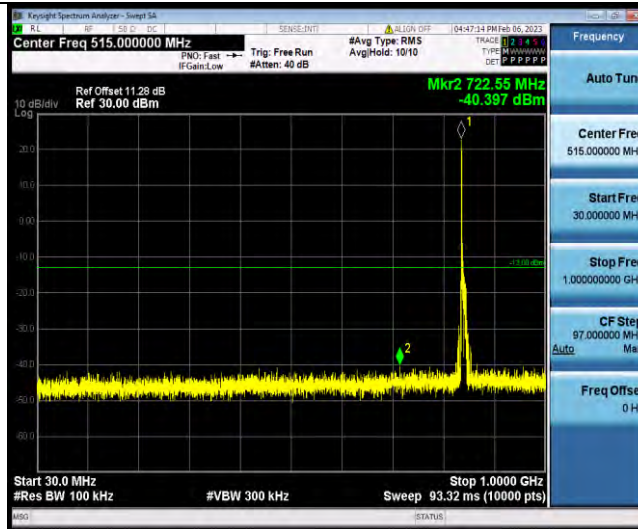

Band5-10MHz-QPSK-20600-1RB#0-Range1:30~1000MHz

BUREAU VERITAS

Test Report No.: W7L-P23010024RF04