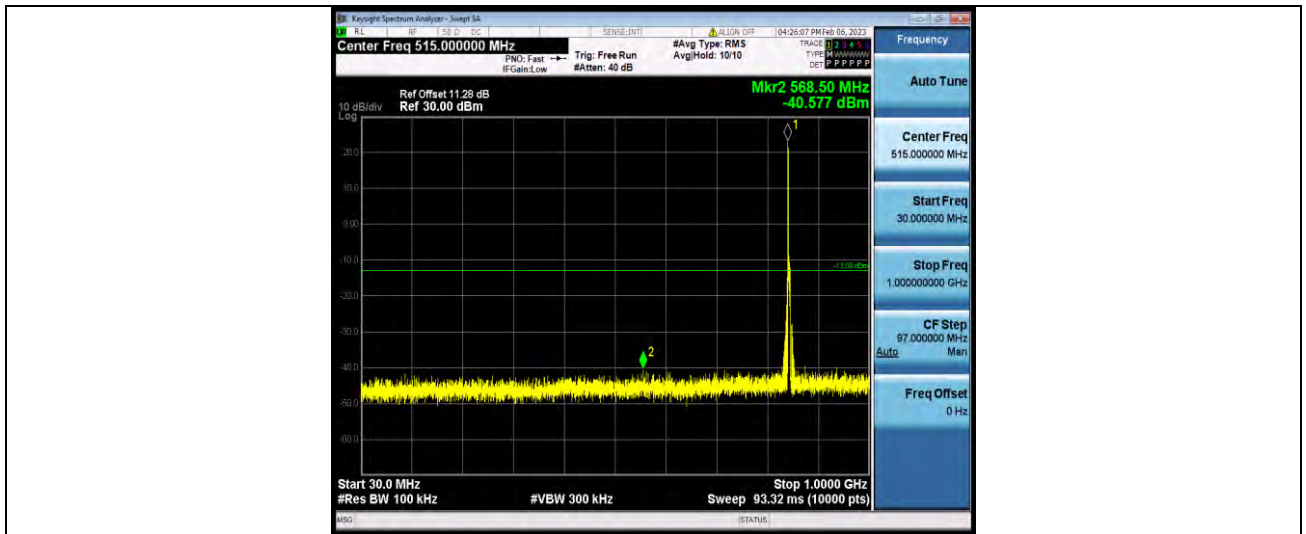

Band5-5MHz-QPSK-20625-1RB#0-Range1:30~1000MHz

BUREAU VERITAS

Test Report No.: W7L-P23010024RF04