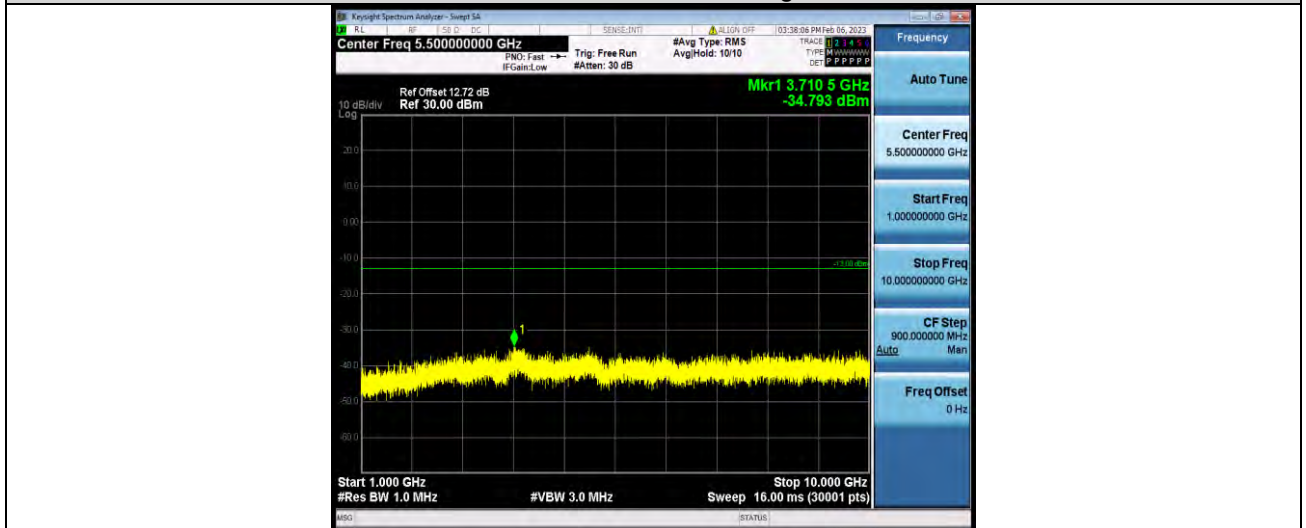

Band5-1.4MHz-64QAM-20525-1RB#0-Range2:1000~1000MHz

Band5-1.4MHz-64QAM-20643-1RB#0-Range1:30~1000MHz

BUREAU VERITAS

Test Report No.: W7L-P23010024RF04

Band5-1.4MHz-64QAM-20643-1RB#0-Range2:1000~10000MHz

Band5-3MHz-QPSK-20415-1RB#0-Range1:30~1000MHz