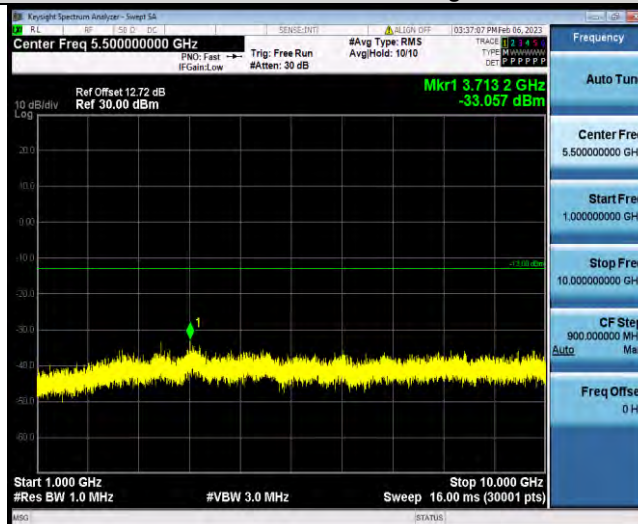

Test Graphs

BUREAU VERITAS

Test Report No.: W7L-P23010024RF04

Band5-1.4MHz-QPSK-20525-1RB#0-Range1:30~1000MHz

Band5-1.4MHz-QPSK-20525-1RB#0-Range2:1000~10000MHz

Band5-1.4MHz-QPSK-20643-1RB#0-Range1:30~1000MHz