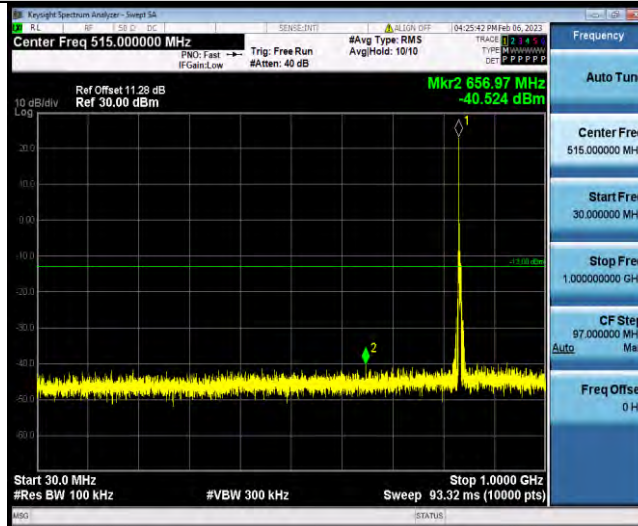

Band5-5MHz-16QAM-20525-1RB#0-Range1:30~1000MHz