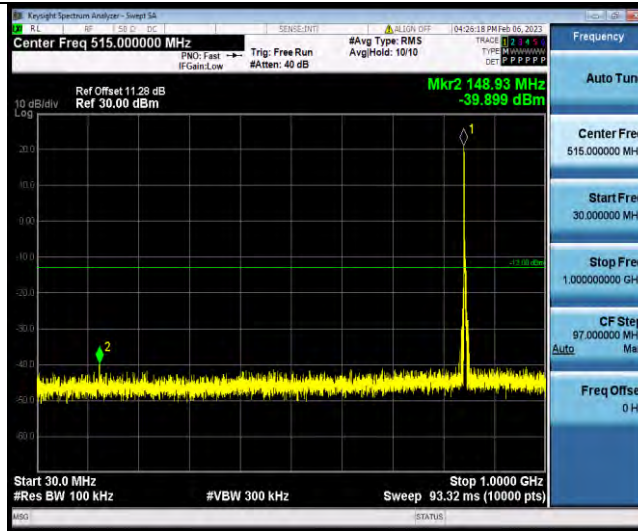

Test Report No.: W7L-P23010024RF04

Band5-5MHz-16QAM-20525-1RB#0-Range1:30~1000MHz

Band5-5MHz-16QAM-20525-1RB#0-Range2:1000~10000MHz

Band5-5MHz-16QAM-20625-1RB#0-Range1:30~1000MHz

BUREAU VERITAS

Test Report No.: W7L-P23010024RF04