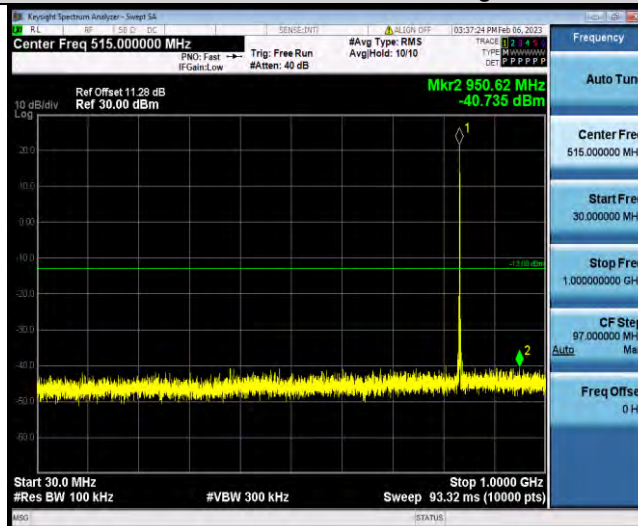

Band5-1.4MHz-16QAM-20643-1RB#0-Range2:1000~10000MHz

Band5-1.4MHz-64QAM-20407-1RB#0-Range1:30~1000MHz

Band5-1.4MHz-64QAM-20407-1RB#0-Range2:1000~10000MHz

BUREAU VERITAS

Test Report No.: W7L-P23010024RF04

Band5-1.4MHz-64QAM-20525-1RB#0-Range1:30~1000MHz