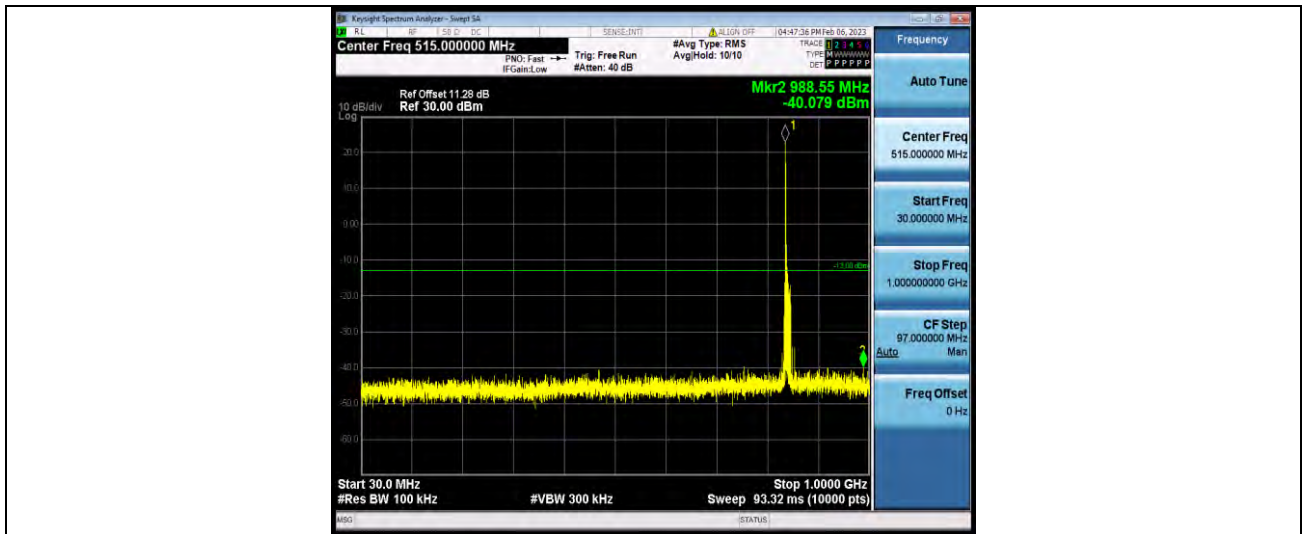

Band5-10MHz-64QAM-20525-1RB#0-Range2:1000~10000MHz

Band5-10MHz-64QAM-20600-1RB#0-Range1:30~1000MHz

BUREAU VERITAS

Test Report No.: W7L-P23010024RF04

Band5-10MHz-64QAM-20600-1RB#0-Range2:1000~10000MHz

FREQUENCY STABILITY