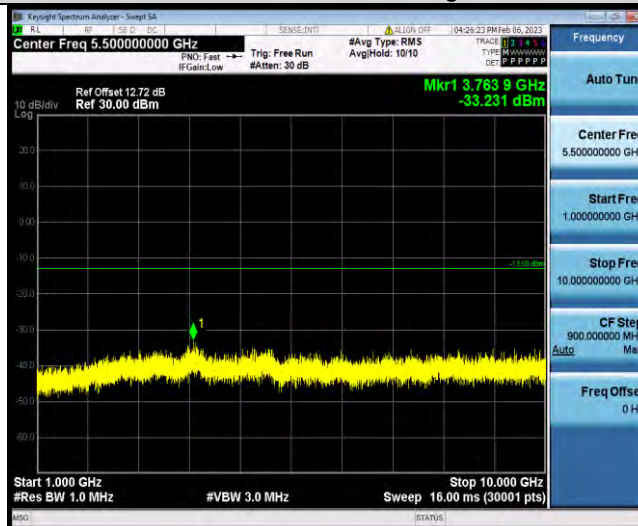

Band5-5MHz-16QAM-20625-1RB#0-Range2:1000~10000MHz