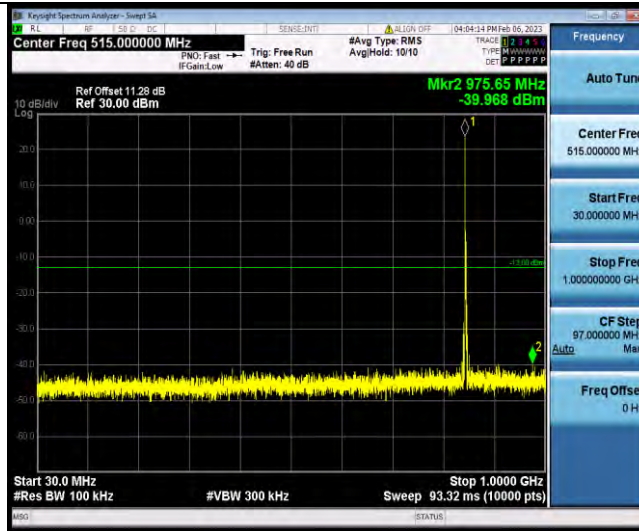

Test Report No.: W7L-P23010024RF04

Band5-3MHz-16QAM-20525-1RB#0-Range1:30~1000MHz

Band5-3MHz-16QAM-20525-1RB#0-Range2:1000~10000MHz

Band5-3MHz-16QAM-20635-1RB#0-Range1:30~1000MHz

BUREAU VERITAS

Test Report No.: W7L-P23010024RF04