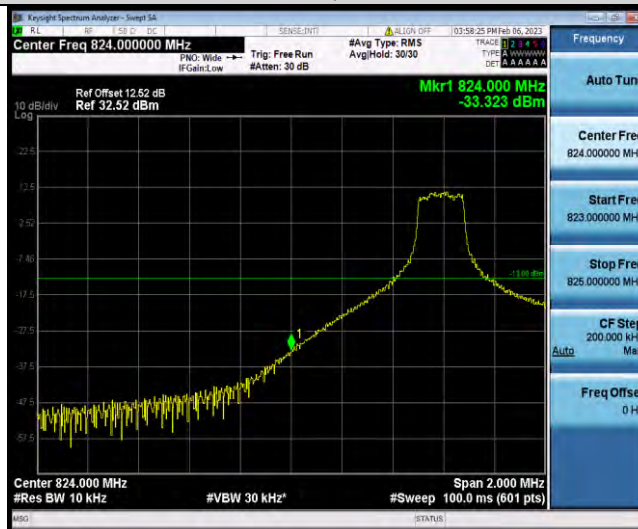

Band5-10MHz-QPSK-20600-1RB#49

BUREAU VERITAS

Test Report No.: W7L-P23010024RF04

Band5-10MHz-QPSK-20600-50RB#0

Band5-10MHz-16QAM-20450-1RB#0

Band5-10MHz-16QAM-20450-50RB#0

BUREAU VERITAS

Test Report No.: W7L-P23010024RF04