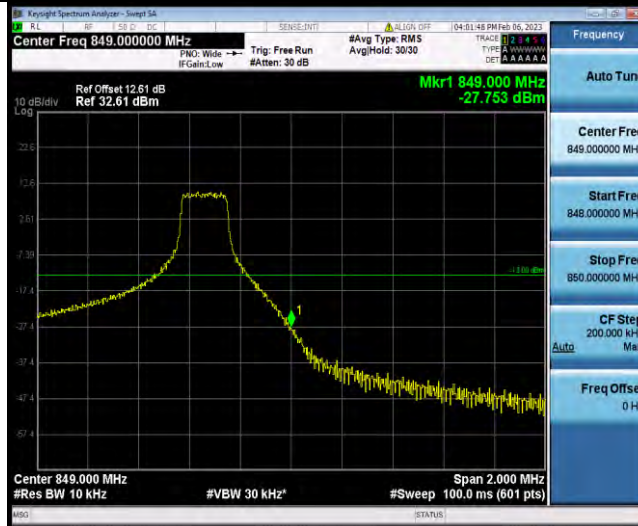

Band5-5MHz-16QAM-20625-25RB#0