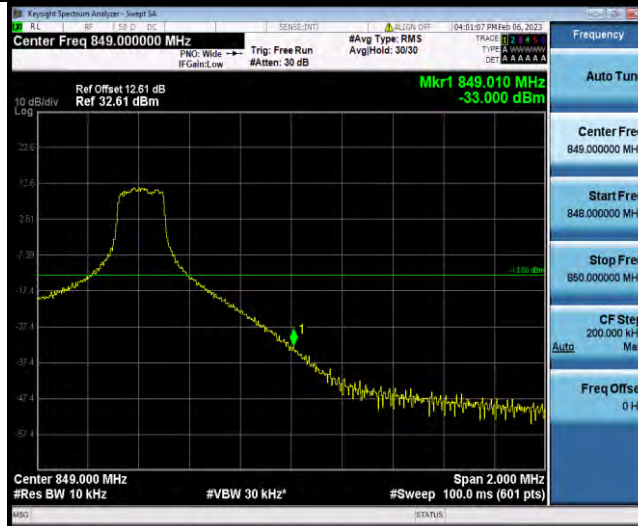

Band5-10MHz-16QAM-20600-50RB#0