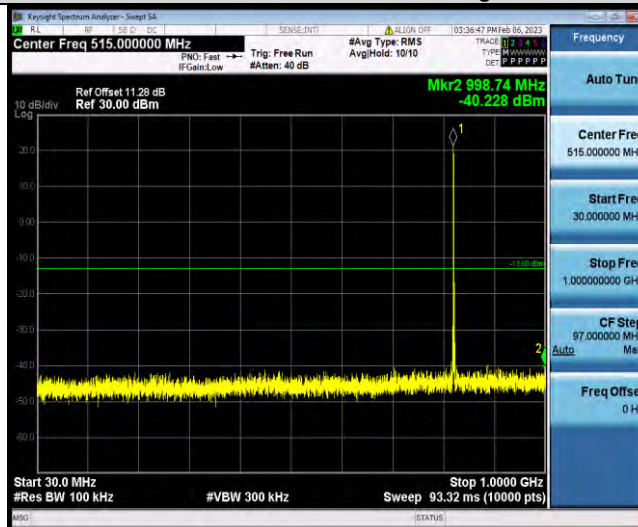

Band5-1.4MHz-64QAM-20407-1RB#0-Range1:30~1000MHz