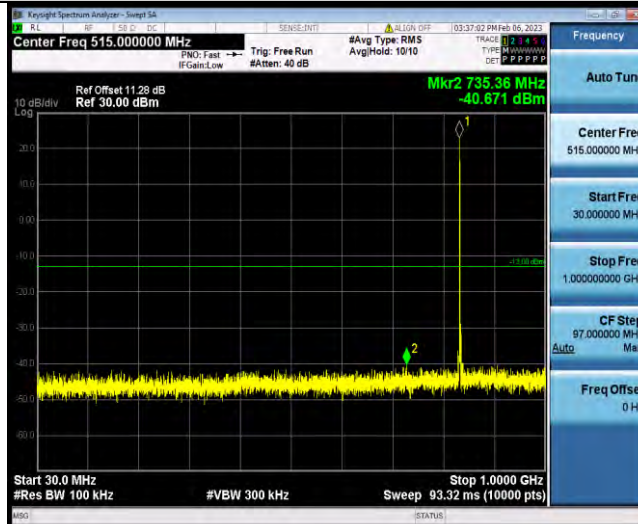

Test Graphs

BUREAU VERITAS

Test Report No.: W7L-P23010024RF04

Band5-1.4MHz-QPSK-20525-1RB#0-Range1:30~1000MHz

Band5-1.4MHz-QPSK-20525-1RB#0-Range2:1000~10000MHz

Band5-1.4MHz-QPSK-20643-1RB#0-Range1:30~1000MHz