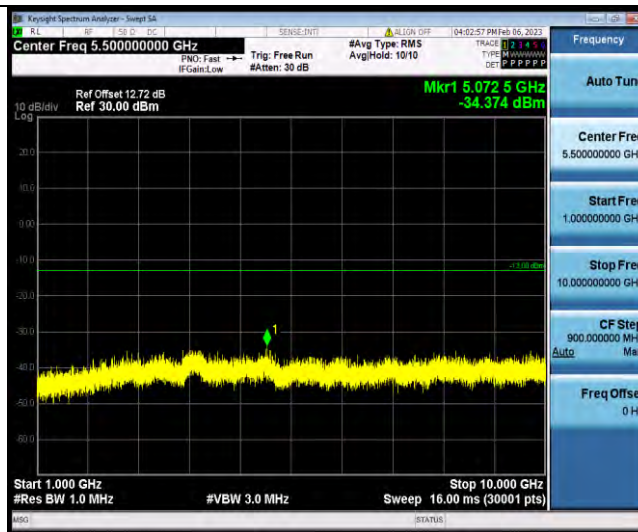

Band5-3MHz-QPSK-20415-1RB#0-Range2:1000~10000MHz

BUREAU VERITAS

Test Report No.: W7L-P23010024RF04