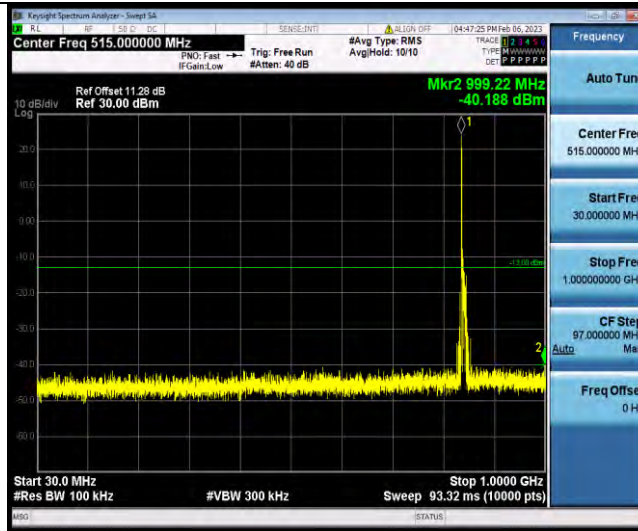

Test Report No.: W7L-P23010024RF04

Band5-10MHz-16QAM-20525-1RB#0-Range1:30~1000MHz

Band5-10MHz-16QAM-20525-1RB#0-Range2:1000~10000MHz

Band5-10MHz-16QAM-20600-1RB#0-Range1:30~1000MHz

BUREAU VERITAS

Test Report No.: W7L-P23010024RF04