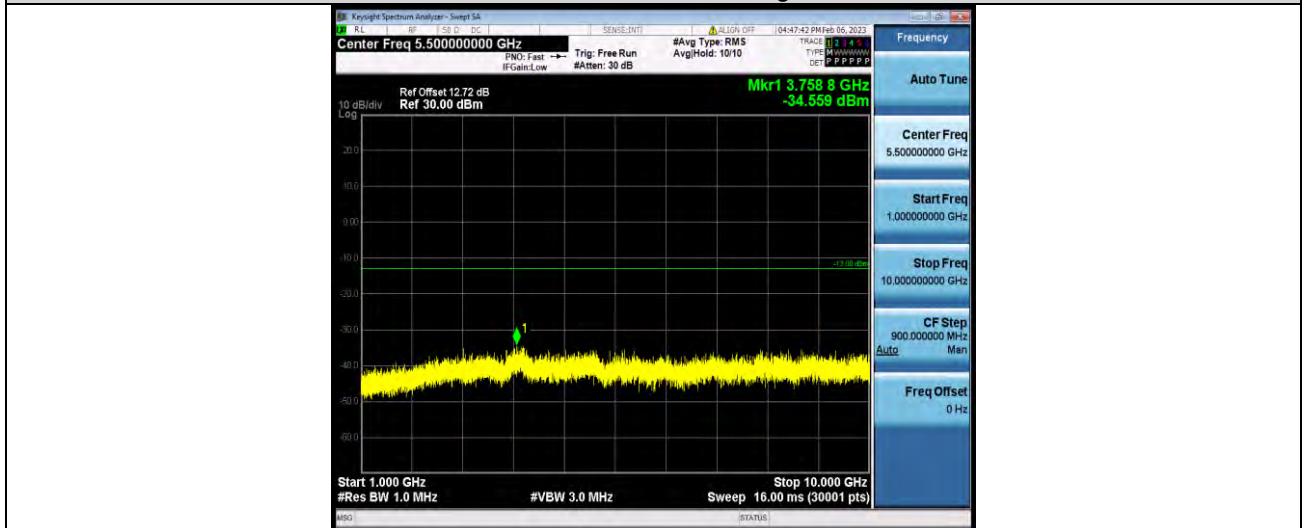

Band5-10MHz-64QAM-20525-1RB#0-Range2:1000~10000MHz

Band5-10MHz-64QAM-20600-1RB#0-Range1:30~1000MHz

BUREAU VERITAS

Test Report No.: W7L-P23010024RF04

Band5-10MHz-64QAM-20600-1RB#0-Range2:1000~10000MHz

FREQUENCY STABILITY