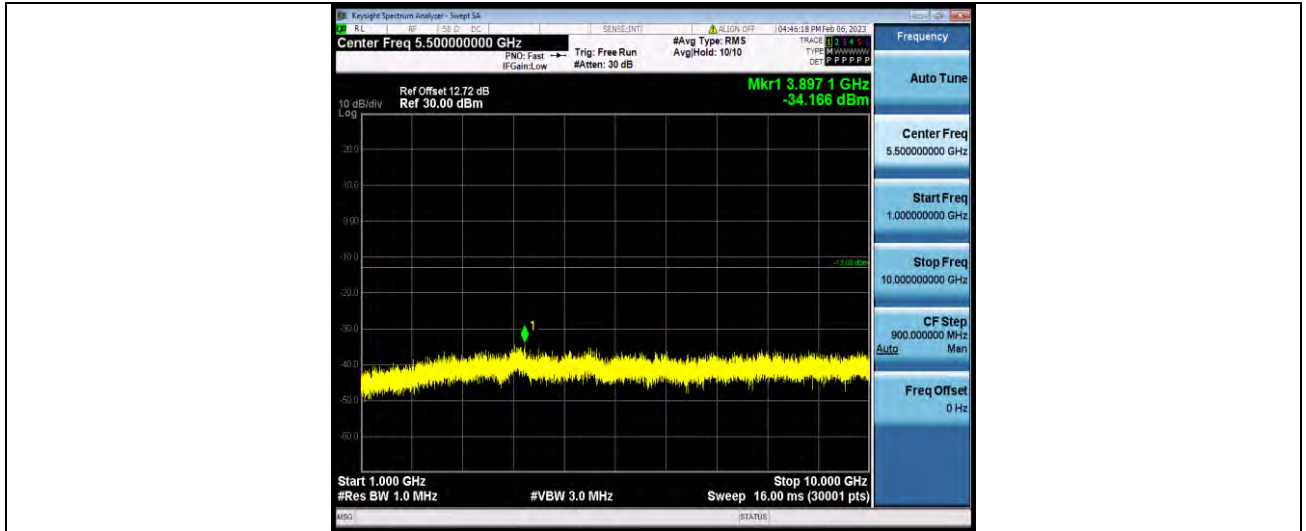

Band5-10MHz-16QAM-20450-1RB#0-Range2:1000~10000MHz

BUREAU VERITAS

Test Report No.: W7L-P23010024RF04