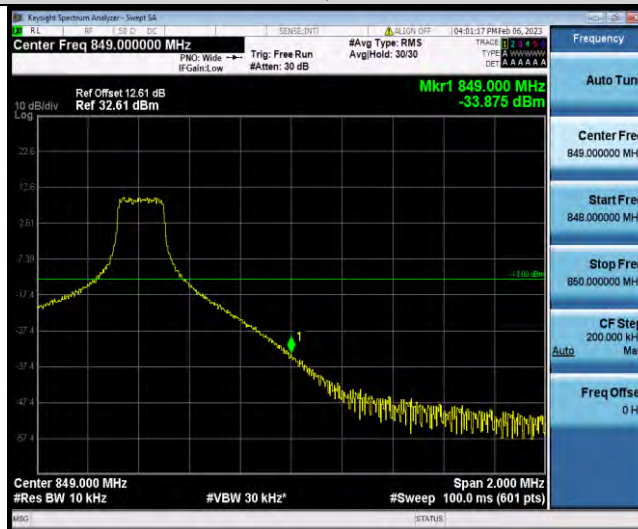

Band5-10MHz-16QAM-20600-1RB#49

Band5-10MHz-16QAM-20600-50RB#0

Band5-10MHz-64QAM-20450-1RB#0

BUREAU VERITAS

Test Report No.: W7L-P23010024RF04

Band5-10MHz-64QAM-20450-50RB#0

Band5-10MHz-64QAM-20600-1RB#49

Band5-10MHz-64QAM-20600-50RB#0