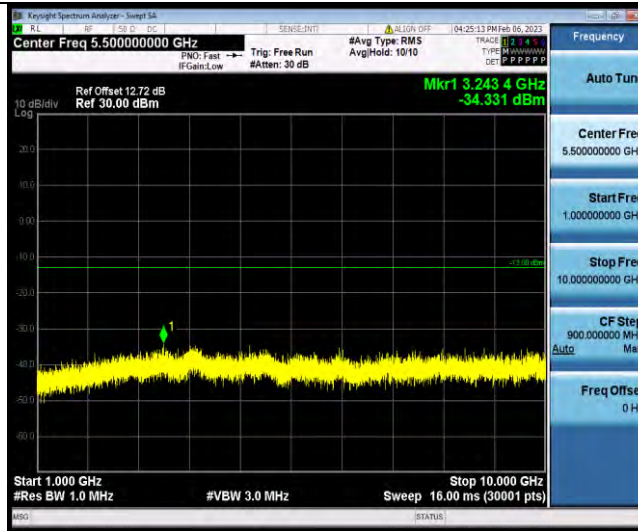

Band5-5MHz-16QAM-20425-1RB#0-Range2:1000~10000MHz

BUREAU VERITAS

Test Report No.: W7L-P23010024RF04