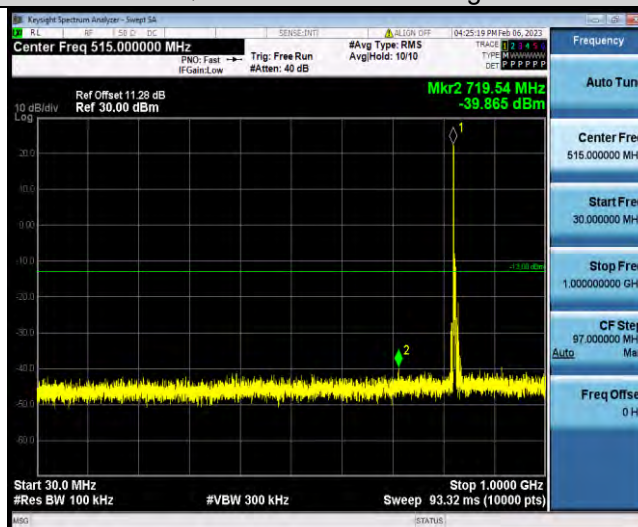

Band5-5MHz-64QAM-20425-1RB#0-Range1:30~1000MHz