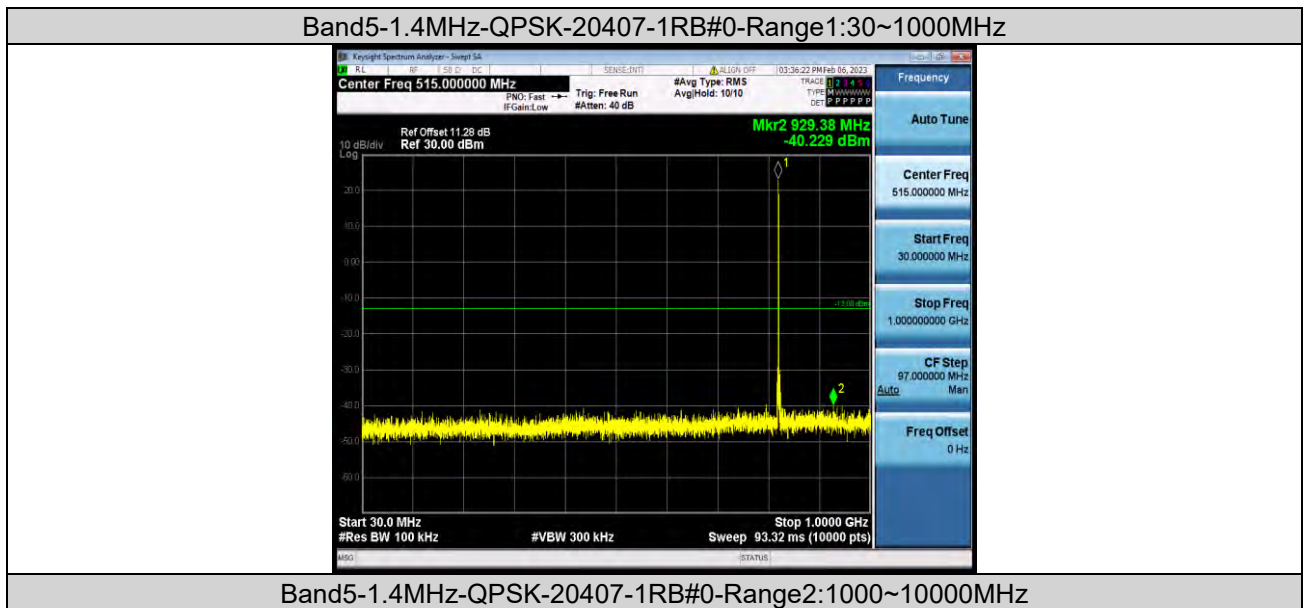

Test Graphs