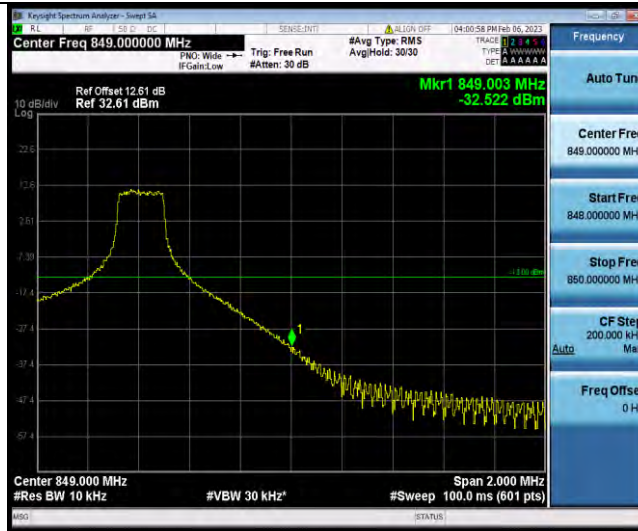

BUREAU VERITAS

Test Report No.: W7L-P23010024RF04

Band5-10MHz-QPSK-20600-50RB#0