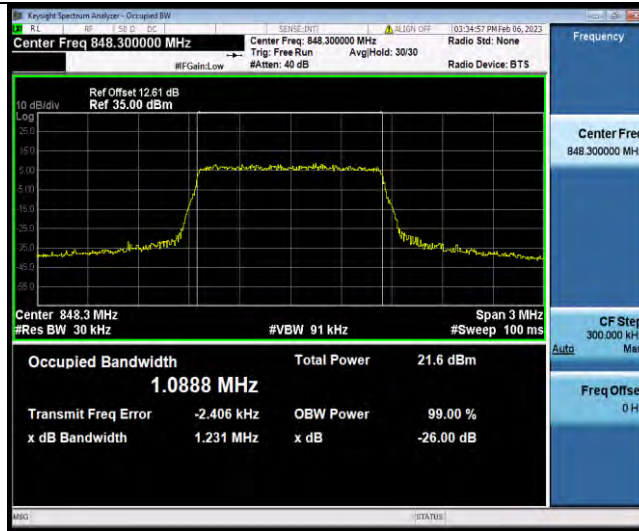

BUREAU VERITAS

Test Report No.: W7L-P23010024RF04

Band5-1.4MHz-64QAM-20407-6RB#0

Band5-1.4MHz-64QAM-20525-6RB#0

Band5-1.4MHz-64QAM-20643-6RB#0

BUREAU VERITAS

Test Report No.: W7L-P23010024RF04

Band5-3MHz-QPSK-20415-15RB#0