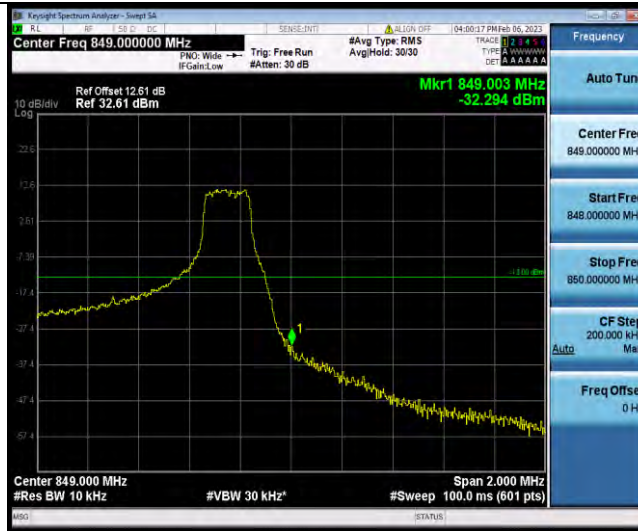

BUREAU VERITAS

Test Report No.: W7L-P23010024RF04

Band5-1.4MHz-QPSK-20643-6RB#0