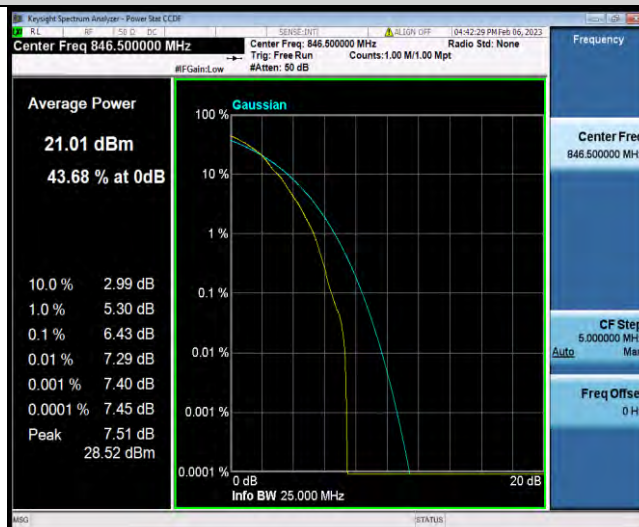

Band5-5MHz-64QAM-20525-1RB#0

BUREAU VERITAS

Test Report No.: W7L-P23010024RF04

Band5-5MHz-64QAM-20525-25RB#0

Band5-5MHz-64QAM-20625-1RB#0

Band5-5MHz-64QAM-20625-25RB#0

BUREAU VERITAS

Test Report No.: W7L-P23010024RF04