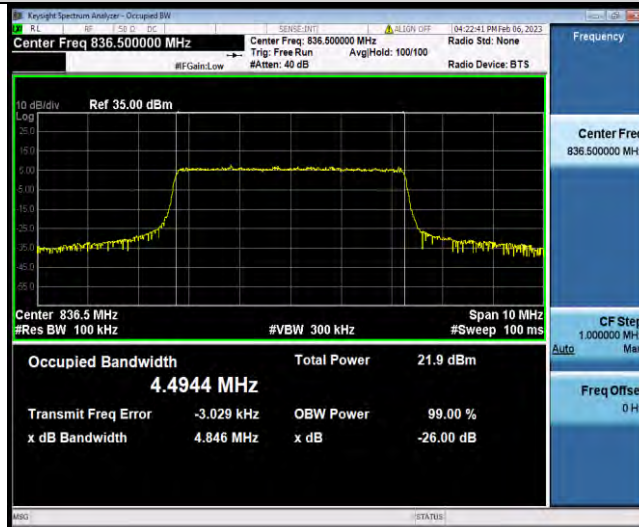

Band5-5MHz-64QAM-20625-25RB#0