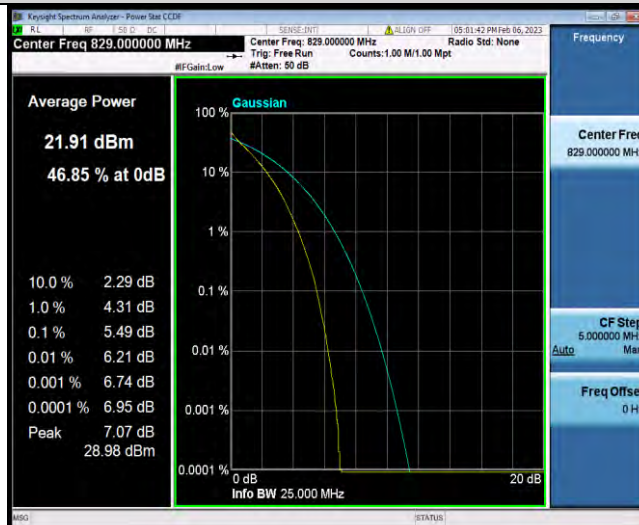

Band5-10MHz-QPSK-20525-1RB#0