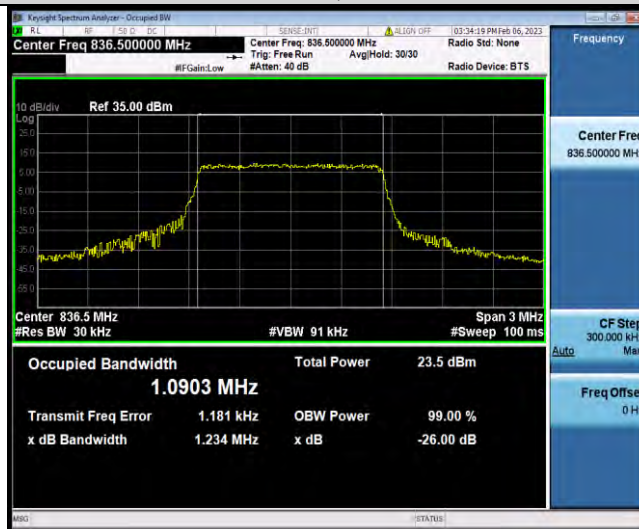

BUREAU VERITAS

Test Report No.: W7L-P23010024RF04

Test Graphs

BUREAU VERITAS

Test Report No.: W7L-P23010024RF04

Band5-1.4MHz-16QAM-20407-6RB#0

Band5-1.4MHz-16QAM-20525-6RB#0

Band5-1.4MHz-16QAM-20643-6RB#0