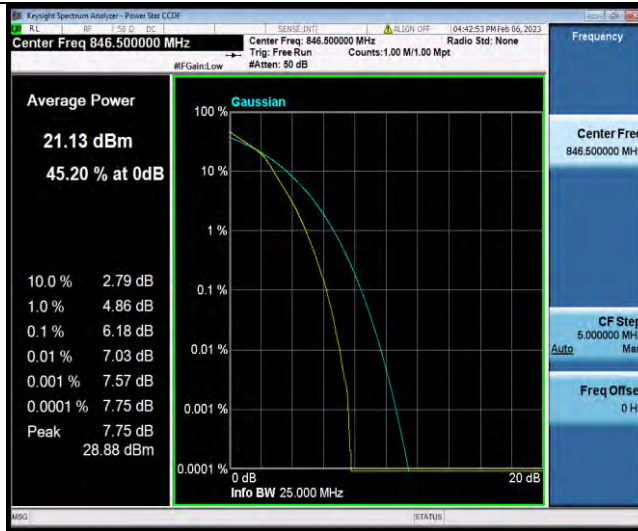

Test Report No.: W7L-P23010024RF04

Band5-5MHz-16QAM-20525-25RB#0

Band5-5MHz-16QAM-20625-1RB#0

Band5-5MHz-16QAM-20625-25RB#0

BUREAU VERITAS

Test Report No.: W7L-P23010024RF04

Band5-5MHz-64QAM-20425-1RB#0

Band5-5MHz-64QAM-20425-25RB#0