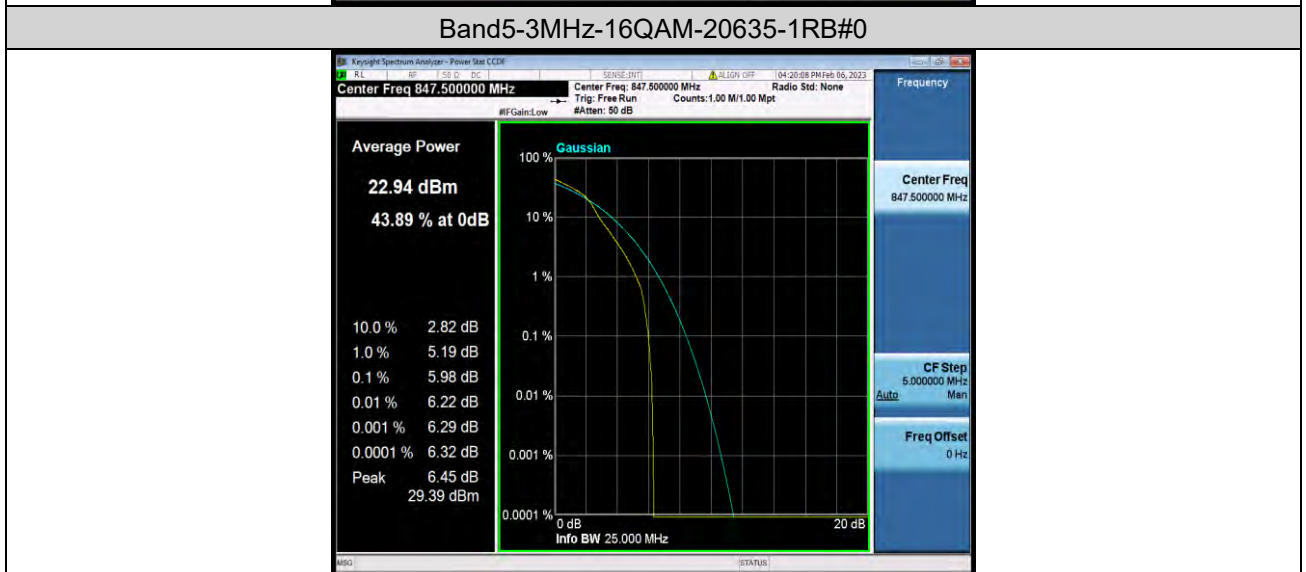

Test Report No.: W7L-P23010024RF04

Band5-3MHz-16QAM-20415-1RB#0

Band5-3MHz-16QAM-20415-15RB#0

Band5-3MHz-16QAM-20525-1RB#0

BUREAU VERITAS

Test Report No.: W7L-P23010024RF04

BUREAU VERITAS

Test Report No.: W7L-P23010024RF04