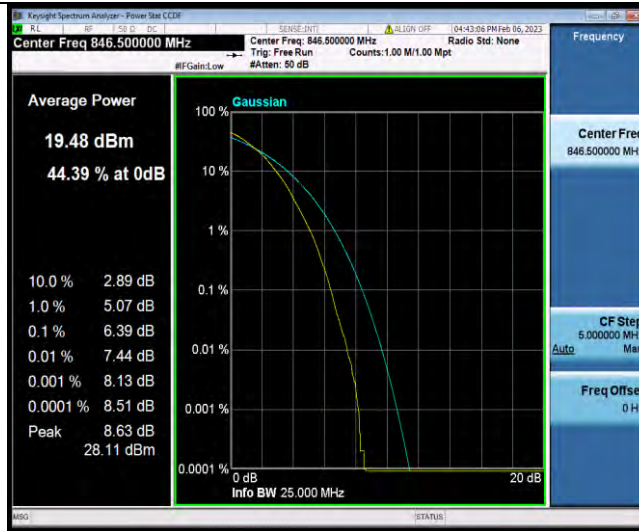

Band5-5MHz-64QAM-20525-1RB#0

BUREAU VERITAS

Test Report No.: W7L-P23010024RF04

Band5-5MHz-64QAM-20525-25RB#0

Band5-5MHz-64QAM-20625-1RB#0

Band5-5MHz-64QAM-20625-25RB#0

BUREAU VERITAS

Test Report No.: W7L-P23010024RF04