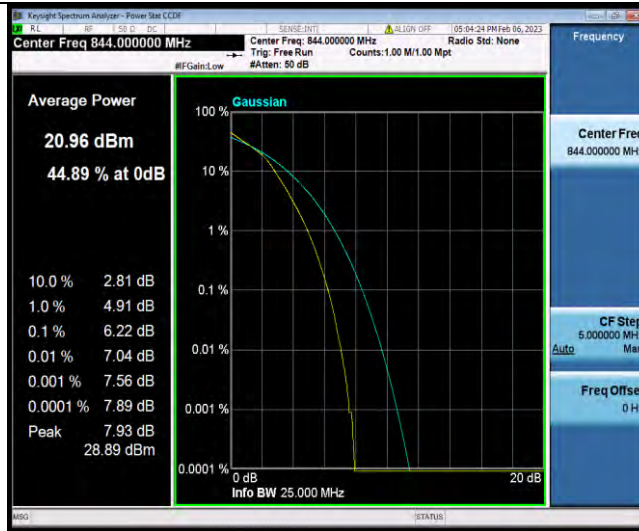

BUREAU VERITAS

Test Report No.: W7L-P23010024RF04

Band5-10MHz-64QAM-20450-1RB#0