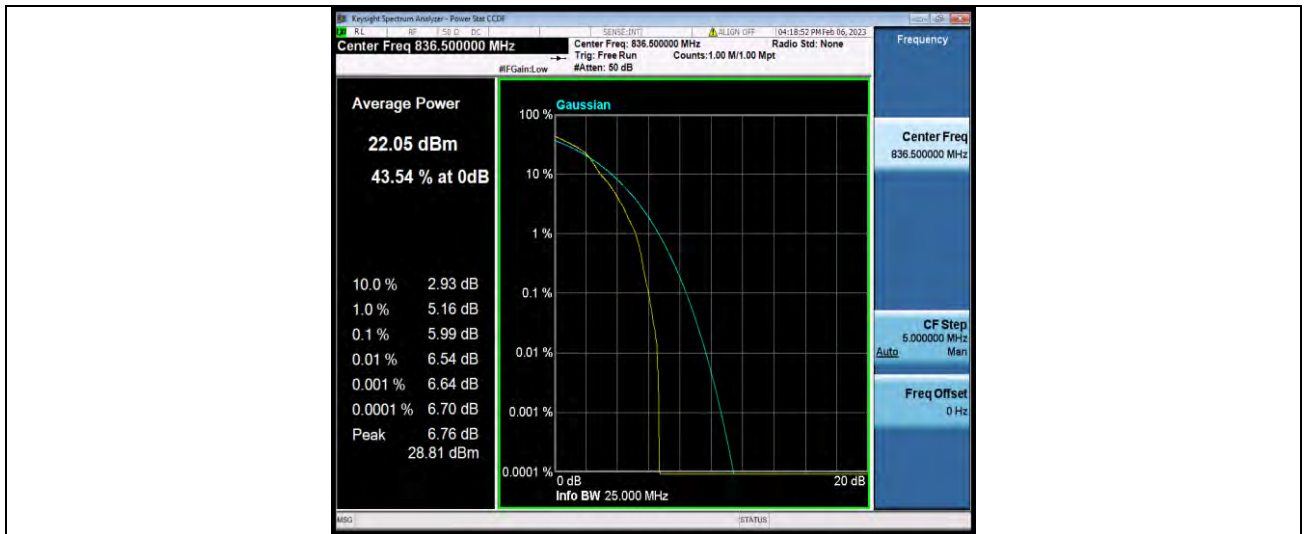

Test Report No.: W7L-P23010024RF04

Band5-3MHz-16QAM-20415-1RB#0

Band5-3MHz-16QAM-20415-15RB#0

Band5-3MHz-16QAM-20525-1RB#0

BUREAU VERITAS

Test Report No.: W7L-P23010024RF04

BUREAU VERITAS

Test Report No.: W7L-P23010024RF04