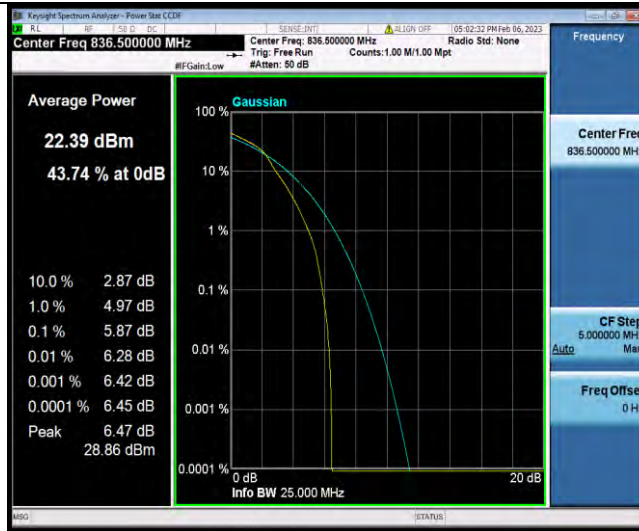

BUREAU VERITAS

Test Report No.: W7L-P23010024RF04

Band5-10MHz-16QAM-20450-1RB#0

Band5-10MHz-16QAM-20450-50RB#0

Band5-10MHz-16QAM-20525-1RB#0

BUREAU VERITAS

Test Report No.: W7L-P23010024RF04

Band5-10MHz-16QAM-20525-50RB#0