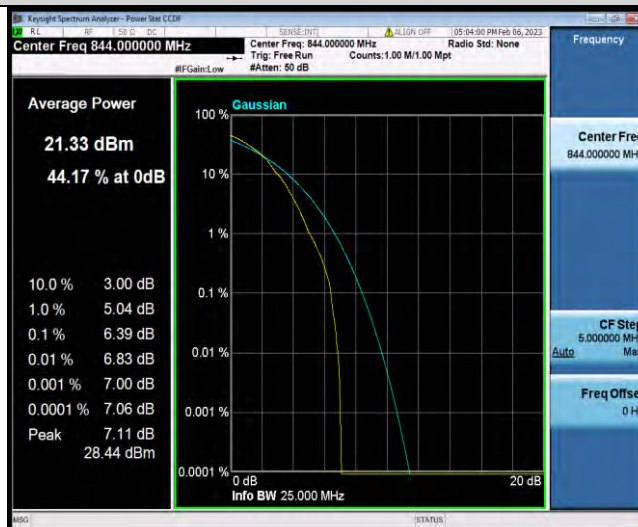

Band5-10MHz-64QAM-20600-50RB#0