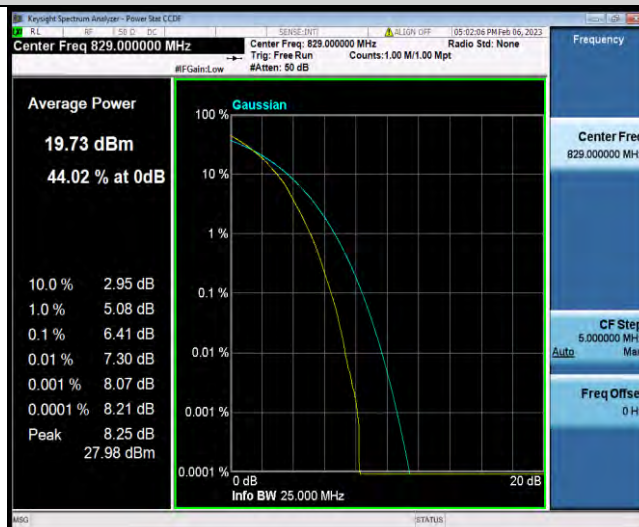

Band5-10MHz-16QAM-20600-1RB#0

Band5-10MHz-16QAM-20600-50RB#0

BUREAU VERITAS

Test Report No.: W7L-P23010024RF04

Band5-10MHz-64QAM-20450-1RB#0

Band5-10MHz-64QAM-20450-50RB#0

Band5-10MHz-64QAM-20525-1RB#0

BUREAU VERITAS