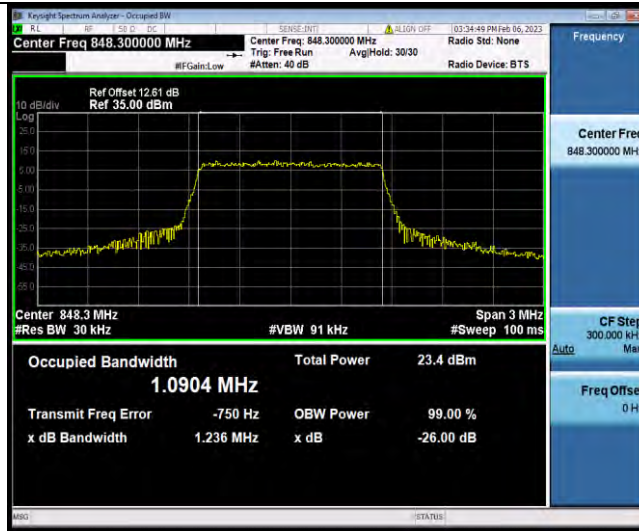

BUREAU VERITAS

Test Report No.: W7L-P23010024RF04

Band5-1.4MHz-64QAM-20407-6RB#0