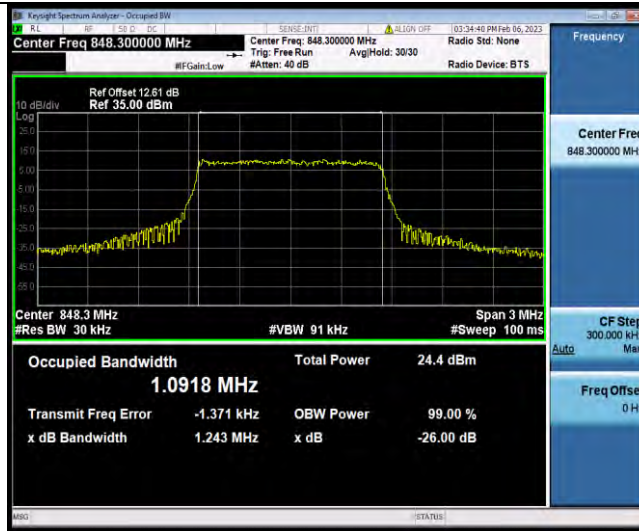

BUREAU VERITAS

Test Report No.: W7L-P23010024RF04

Test Graphs

BUREAU VERITAS

Test Report No.: W7L-P23010024RF04

Band5-1.4MHz-16QAM-20407-6RB#0

Band5-1.4MHz-16QAM-20525-6RB#0

Band5-1.4MHz-16QAM-20643-6RB#0