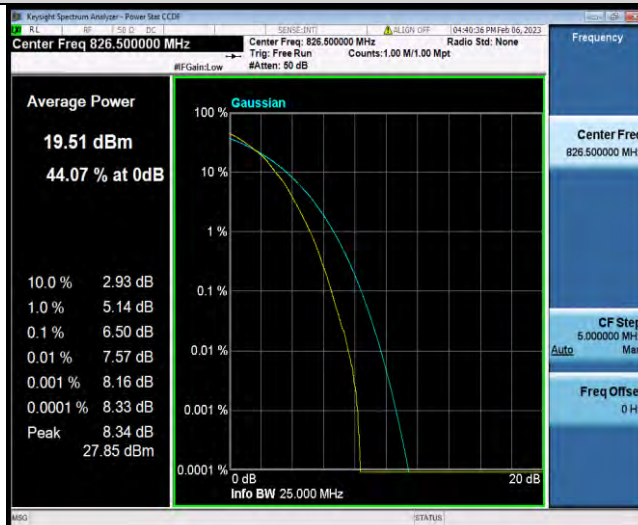

Test Report No.: W7L-P23010024RF04

Band5-5MHz-16QAM-20525-25RB#0

Band5-5MHz-16QAM-20625-1RB#0

Band5-5MHz-16QAM-20625-25RB#0

BUREAU VERITAS

Test Report No.: W7L-P23010024RF04

Band5-5MHz-64QAM-20425-1RB#0

Band5-5MHz-64QAM-20425-25RB#0