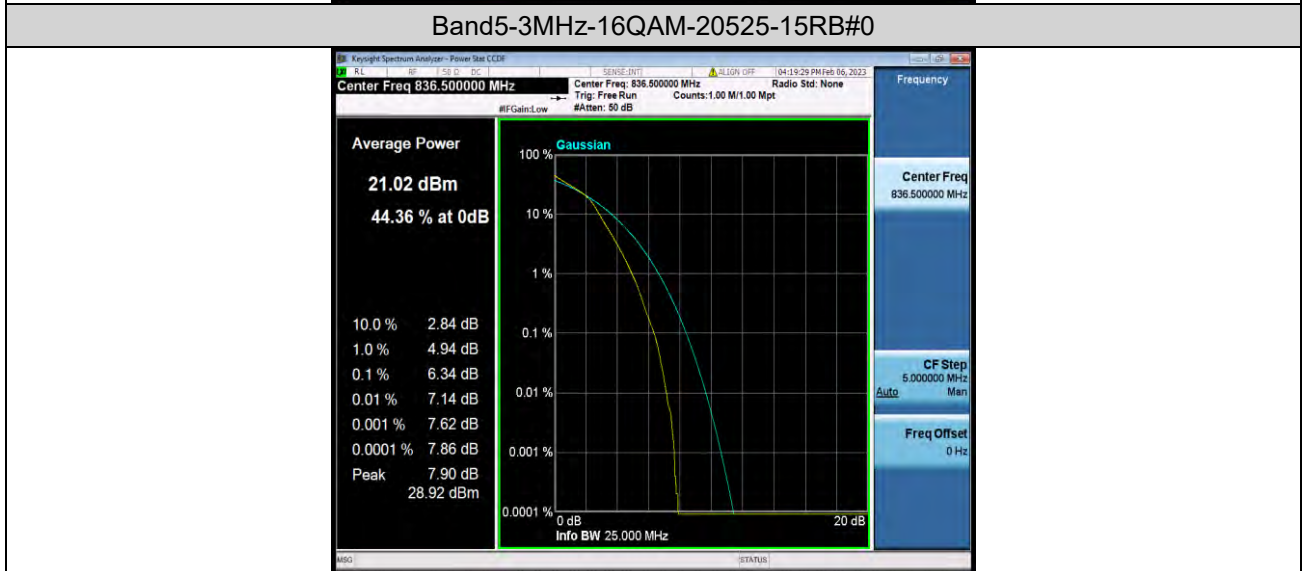

Test Report No.: W7L-P23010024RF04

Band5-3MHz-16QAM-20415-1RB#0

Band5-3MHz-16QAM-20415-15RB#0

Band5-3MHz-16QAM-20525-1RB#0

BUREAU VERITAS

Test Report No.: W7L-P23010024RF04

BUREAU VERITAS

Test Report No.: W7L-P23010024RF04