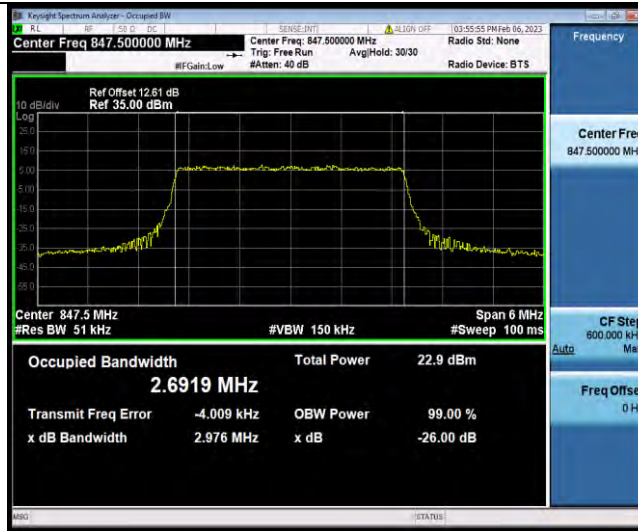

BUREAU VERITAS

Test Report No.: W7L-P23010024RF04

Band5-3MHz-64QAM-20415-15RB#0