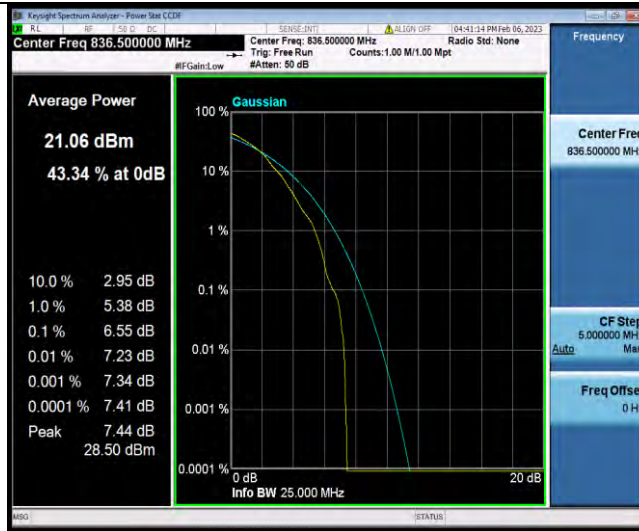

BUREAU VERITAS

Test Report No.: W7L-P23010024RF04

Band5-5MHz-64QAM-20525-25RB#0