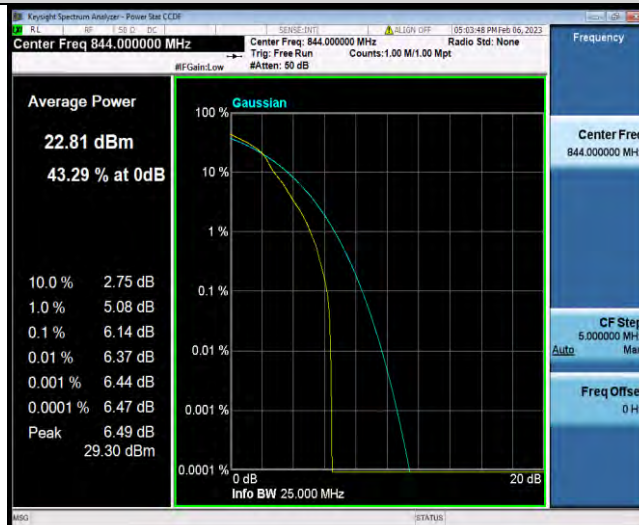

Band5-10MHz-16QAM-20600-50RB#0