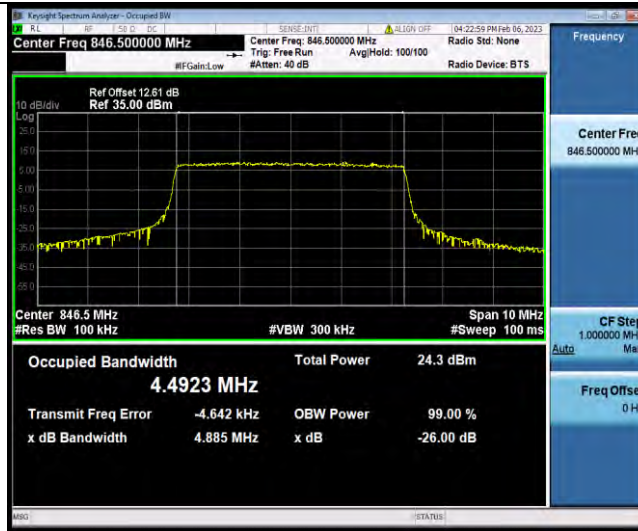

BUREAU VERITAS

Test Report No.: W7L-P23010024RF04

Band5-5MHz-16QAM-20425-25RB#0