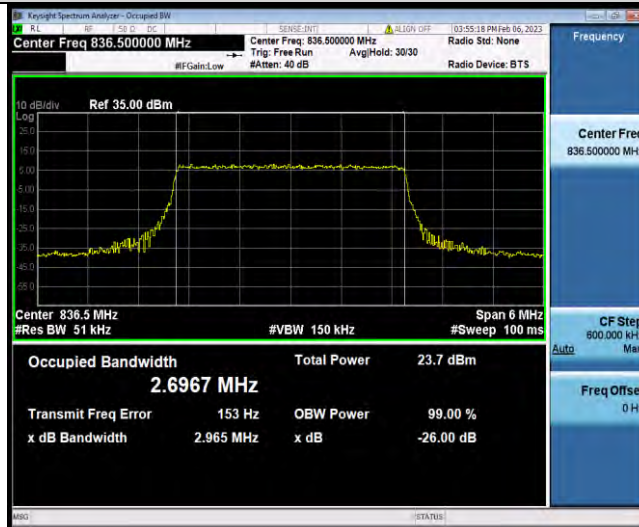

Band5-3MHz-QPSK-20635-15RB#0