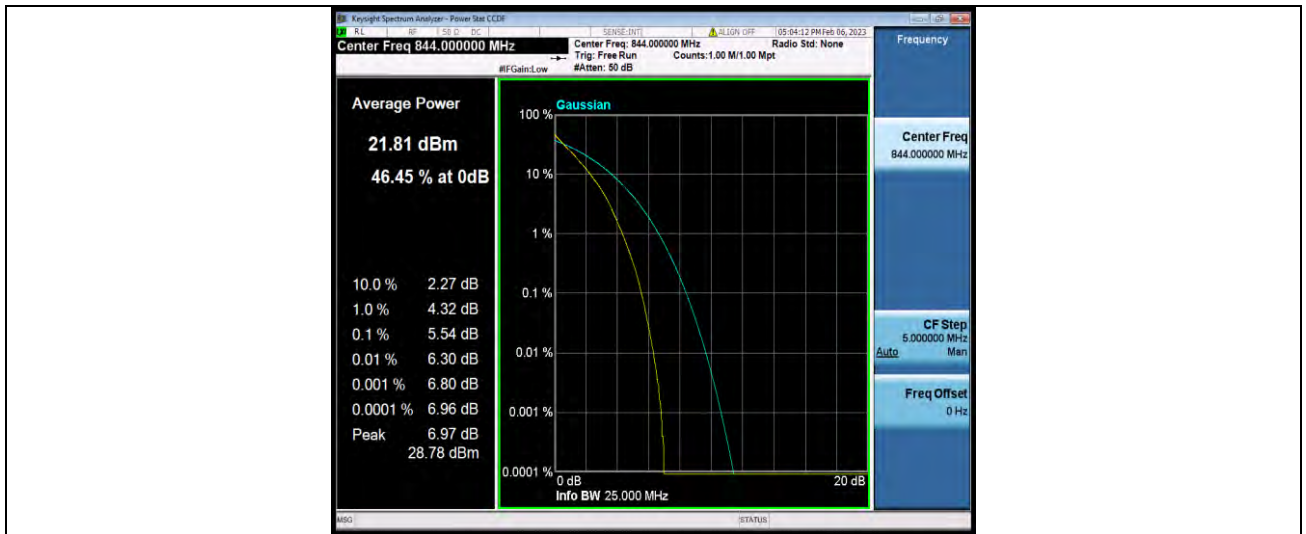

BUREAU VERITAS

Test Report No.: W7L-P23010024RF04

Band5-10MHz-16QAM-20450-1RB#0