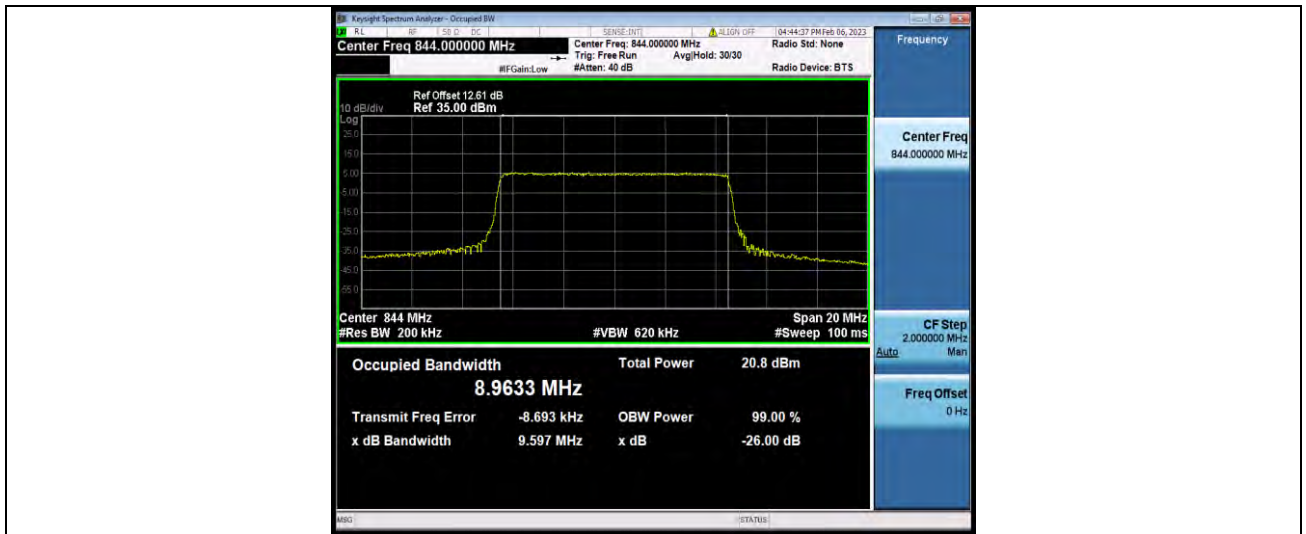

Band5-10MHz-64QAM-20525-50RB#0

Band5-10MHz-64QAM-20600-50RB#0

**BUREAU
VERITAS**

Test Report No.: W7L-P23010024RF04

BAND EDGE

Test Result

Band	Bandwidth	Modulation	Channel	RB Configuration	Result(dBm)	Verdict
Band5	1.4MHz	QPSK	20407	1RB#0	-32.50	PASS
Band5	1.4MHz	QPSK	20407	6RB#0	-30.98	PASS
Band5	1.4MHz	QPSK	20643	1RB#5	-32.29	PASS
Band5	1.4MHz	QPSK	20643	6RB#0	-31.69	PASS
Band5	1.4MHz	16QAM	20407	1RB#0	-34.56	PASS
Band5	1.4MHz	16QAM	20407	6RB#0	-32.20	PASS
Band5	1.4MHz	16QAM	20643	1RB#5	-32.88	PASS
Band5	1.4MHz	16QAM	20643	6RB#0	-32.97	PASS
Band5	1.4MHz	64QAM	20407	1RB#0	-33.84	PASS
Band5	1.4MHz	64QAM	20407	6RB#0	-38.33	PASS
Band5	1.4MHz	64QAM	20643	1RB#5	-31.03	PASS
Band5	1.4MHz	64QAM	20643	6RB#0	-35.55	PASS
Band5	3MHz	QPSK	20415	1RB#0	-20.67	PASS
Band5	3MHz	QPSK	20415	15RB#0	-23.93	PASS
Band5	3MHz	QPSK	20635	1RB#14	-20.49	PASS
Band5	3MHz	QPSK	20635	15RB#0	-23.15	PASS
Band5	3MHz	16QAM	20415	1RB#0	-20.92	PASS
Band5	3MHz	16QAM	20415	15RB#0	-23.70	PASS
Band5	3MHz	16QAM	20635	1RB#14	-20.19	PASS
Band5	3MHz	16QAM	20635	15RB#0	-23.77	PASS
Band5	3MHz	64QAM	20415	1RB#0	-22.52	PASS
Band5	3MHz	64QAM	20415	15RB#0	-25.35	PASS
Band5	3MHz	64QAM	20635	1RB#14	-22.24	PASS
Band5	3MHz	64QAM	20635	15RB#0	-26.30	PASS
Band5	5MHz	QPSK	20425	1RB#0	-26.65	PASS
Band5	5MHz	QPSK	20425	25RB#0	-27.13	PASS
Band5	5MHz	QPSK	20625	1RB#24	-26.84	PASS
Band5	5MHz	QPSK	20625	25RB#0	-27.65	PASS
Band5	5MHz	16QAM	20425	1RB#0	-28.76	PASS
Band5	5MHz	16QAM	20425	25RB#0	-28.07	PASS
Band5	5MHz	16QAM	20625	1RB#24	-27.75	PASS
Band5	5MHz	16QAM	20625	25RB#0	-28.70	PASS
Band5	5MHz	64QAM	20425	1RB#0	-28.90	PASS
Band5	5MHz	64QAM	20425	25RB#0	-29.74	PASS
Band5	5MHz	64QAM	20625	1RB#24	-29.65	PASS
Band5	5MHz	64QAM	20625	25RB#0	-30.10	PASS
Band5	10MHz	QPSK	20450	1RB#0	-32.23	PASS
Band5	10MHz	QPSK	20450	50RB#0	-30.41	PASS
Band5	10MHz	QPSK	20600	1RB#49	-32.52	PASS
Band5	10MHz	QPSK	20600	50RB#0	-29.44	PASS
Band5	10MHz	16QAM	20450	1RB#0	-33.32	PASS
Band5	10MHz	16QAM	20450	50RB#0	-31.01	PASS
Band5	10MHz	16QAM	20600	1RB#49	-33.00	PASS
Band5	10MHz	16QAM	20600	50RB#0	-31.47	PASS
Band5	10MHz	64QAM	20450	1RB#0	-34.51	PASS