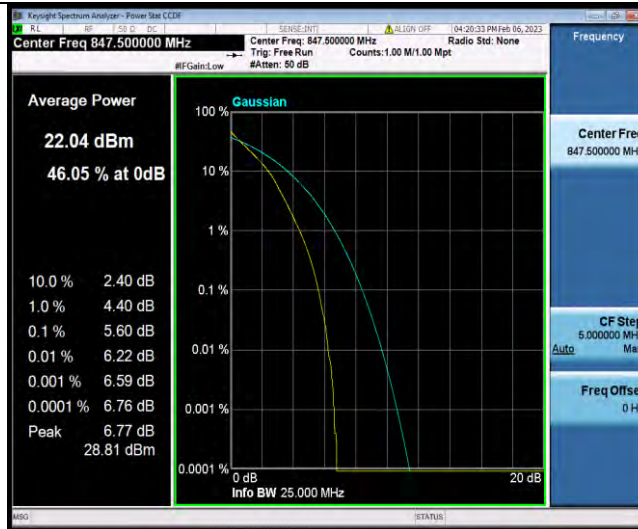

BUREAU VERITAS

Test Report No.: W7L-P23010024RF04

Band5-3MHz-16QAM-20415-1RB#0