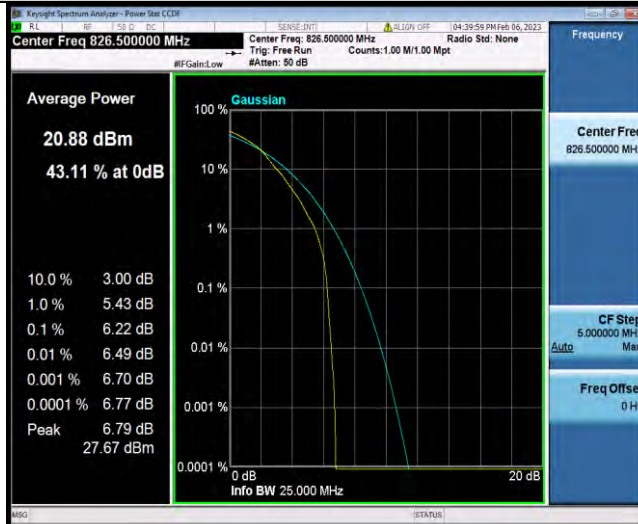

Test Report No.: W7L-P23010024RF04

Band5-5MHz-16QAM-20525-25RB#0

Band5-5MHz-16QAM-20625-1RB#0

Band5-5MHz-16QAM-20625-25RB#0

BUREAU VERITAS

Test Report No.: W7L-P23010024RF04

Band5-5MHz-64QAM-20425-1RB#0

Band5-5MHz-64QAM-20425-25RB#0