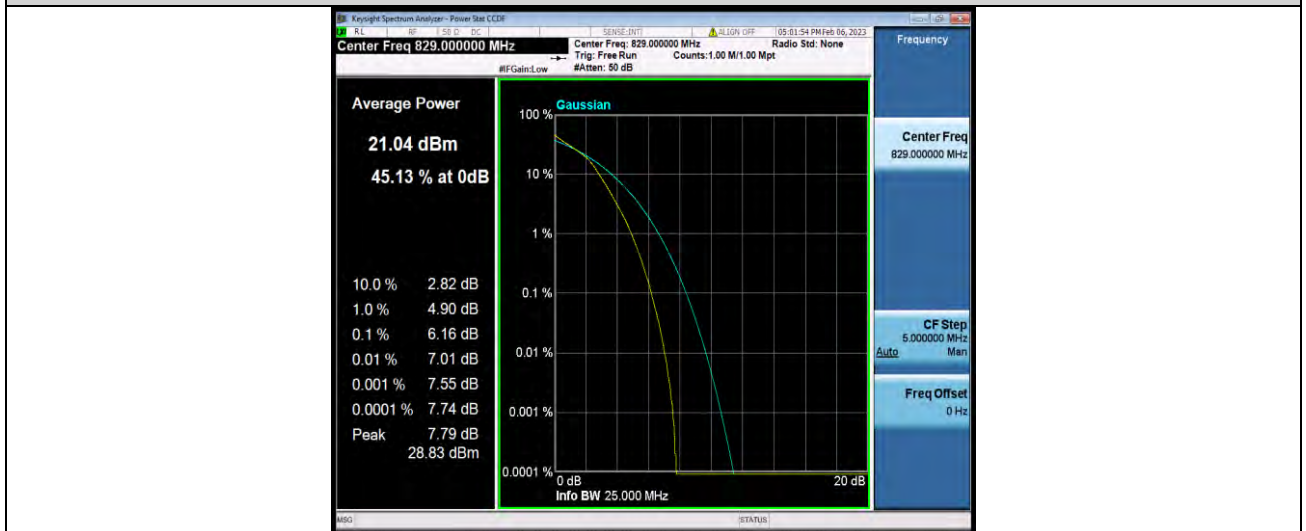

BUREAU VERITAS

Test Report No.: W7L-P23010024RF04

Band5-10MHz-16QAM-20450-1RB#0

Band5-10MHz-16QAM-20450-50RB#0

Band5-10MHz-16QAM-20525-1RB#0

BUREAU VERITAS

Test Report No.: W7L-P23010024RF04

Band5-10MHz-16QAM-20525-50RB#0