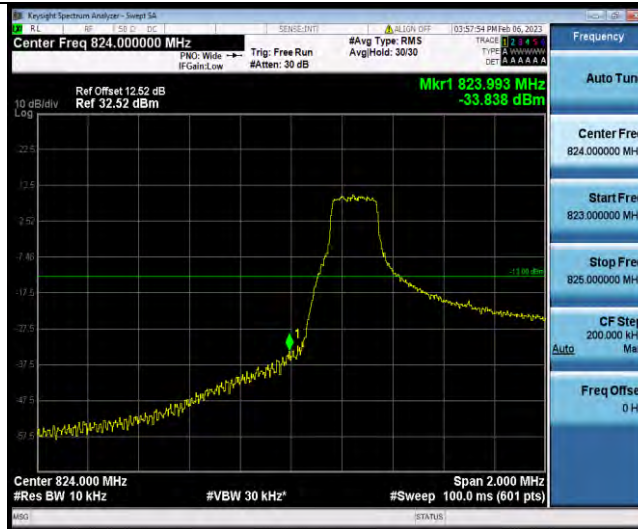

Band5-1.4MHz-16QAM-20643-6RB#0

Band5-1.4MHz-64QAM-20407-1RB#0

BUREAU VERITAS

Test Report No.: W7L-P23010024RF04

Band5-1.4MHz-64QAM-20407-6RB#0

Band5-1.4MHz-64QAM-20643-1RB#5

Band5-1.4MHz-64QAM-20643-6RB#0

BUREAU VERITAS