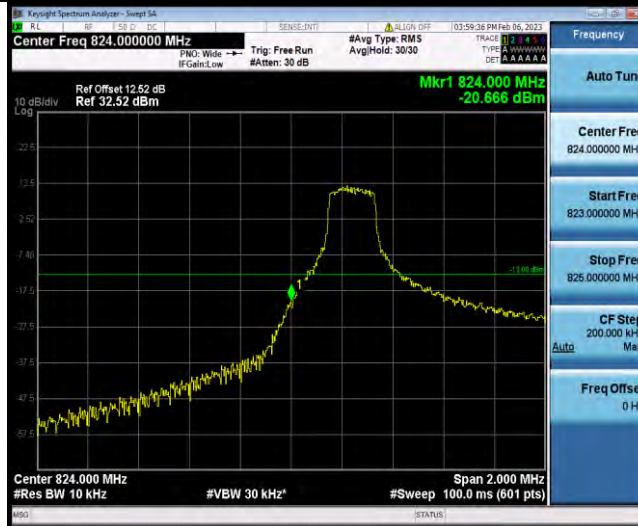

Band5-3MHz-QPSK-20415-15RB#0