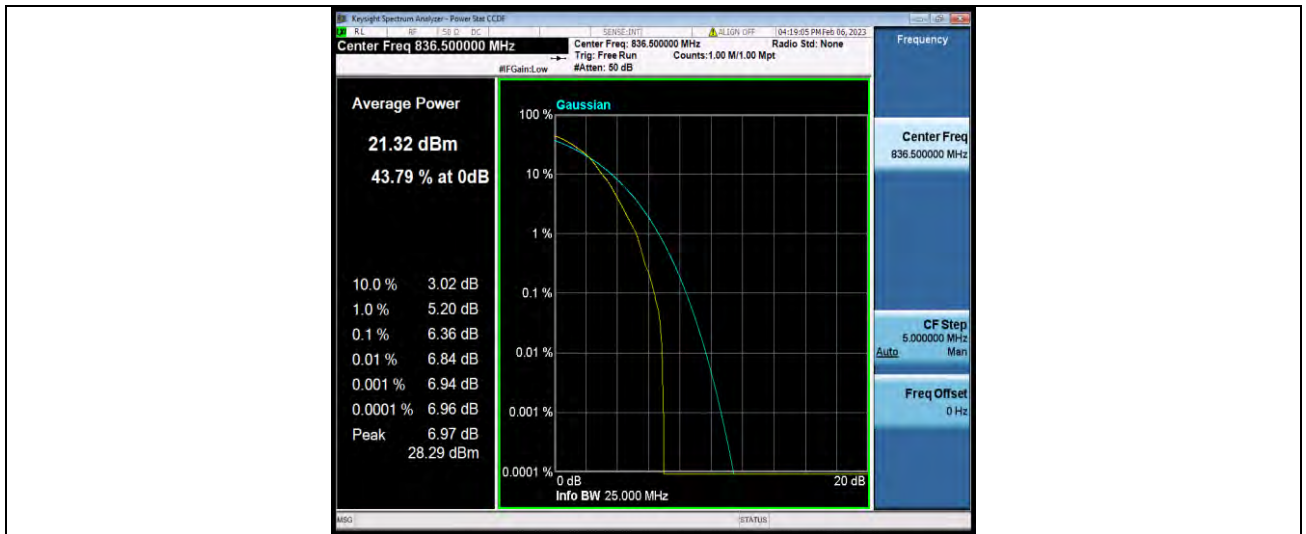

BUREAU VERITAS

Test Report No.: W7L-P23010024RF04

Band5-3MHz-64QAM-20525-15RB#0