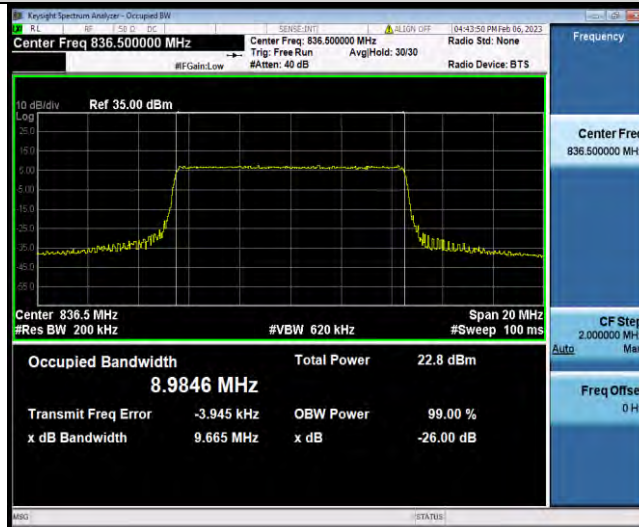

Band5-5MHz-64QAM-20425-25RB#0

Band5-5MHz-64QAM-20525-25RB#0

Band5-5MHz-64QAM-20625-25RB#0

BUREAU VERITAS

Test Report No.: W7L-P23010024RF04

Band5-10MHz-QPSK-20450-50RB#0

Band5-10MHz-QPSK-20525-50RB#0

Band5-10MHz-QPSK-20600-50RB#0