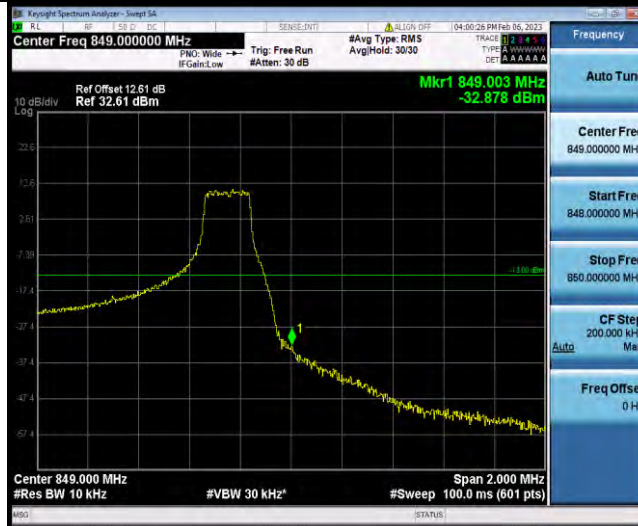

Test Report No.: W7L-P23010024RF04

Band5-1.4MHz-QPSK-20643-6RB#0

Band5-1.4MHz-16QAM-20407-1RB#0

Band5-1.4MHz-16QAM-20407-6RB#0

BUREAU VERITAS

Test Report No.: W7L-P23010024RF04

Band5-1.4MHz-16QAM-20643-1RB#5