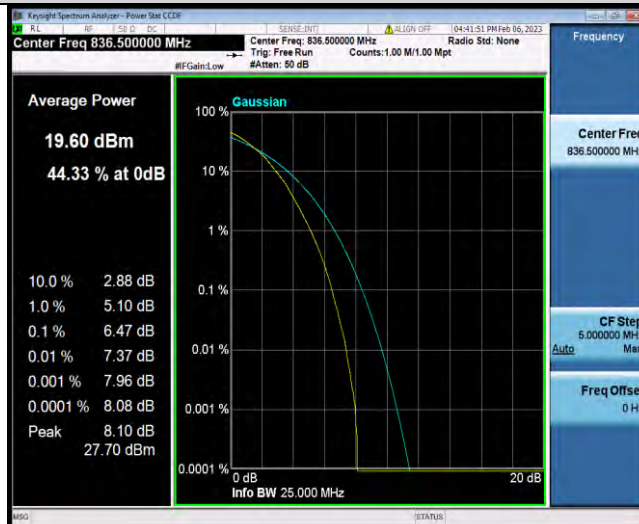

Band5-5MHz-64QAM-20525-1RB#0

BUREAU VERITAS

Test Report No.: W7L-P23010024RF04

Band5-5MHz-64QAM-20525-25RB#0

Band5-5MHz-64QAM-20625-1RB#0

Band5-5MHz-64QAM-20625-25RB#0

BUREAU VERITAS

Test Report No.: W7L-P23010024RF04