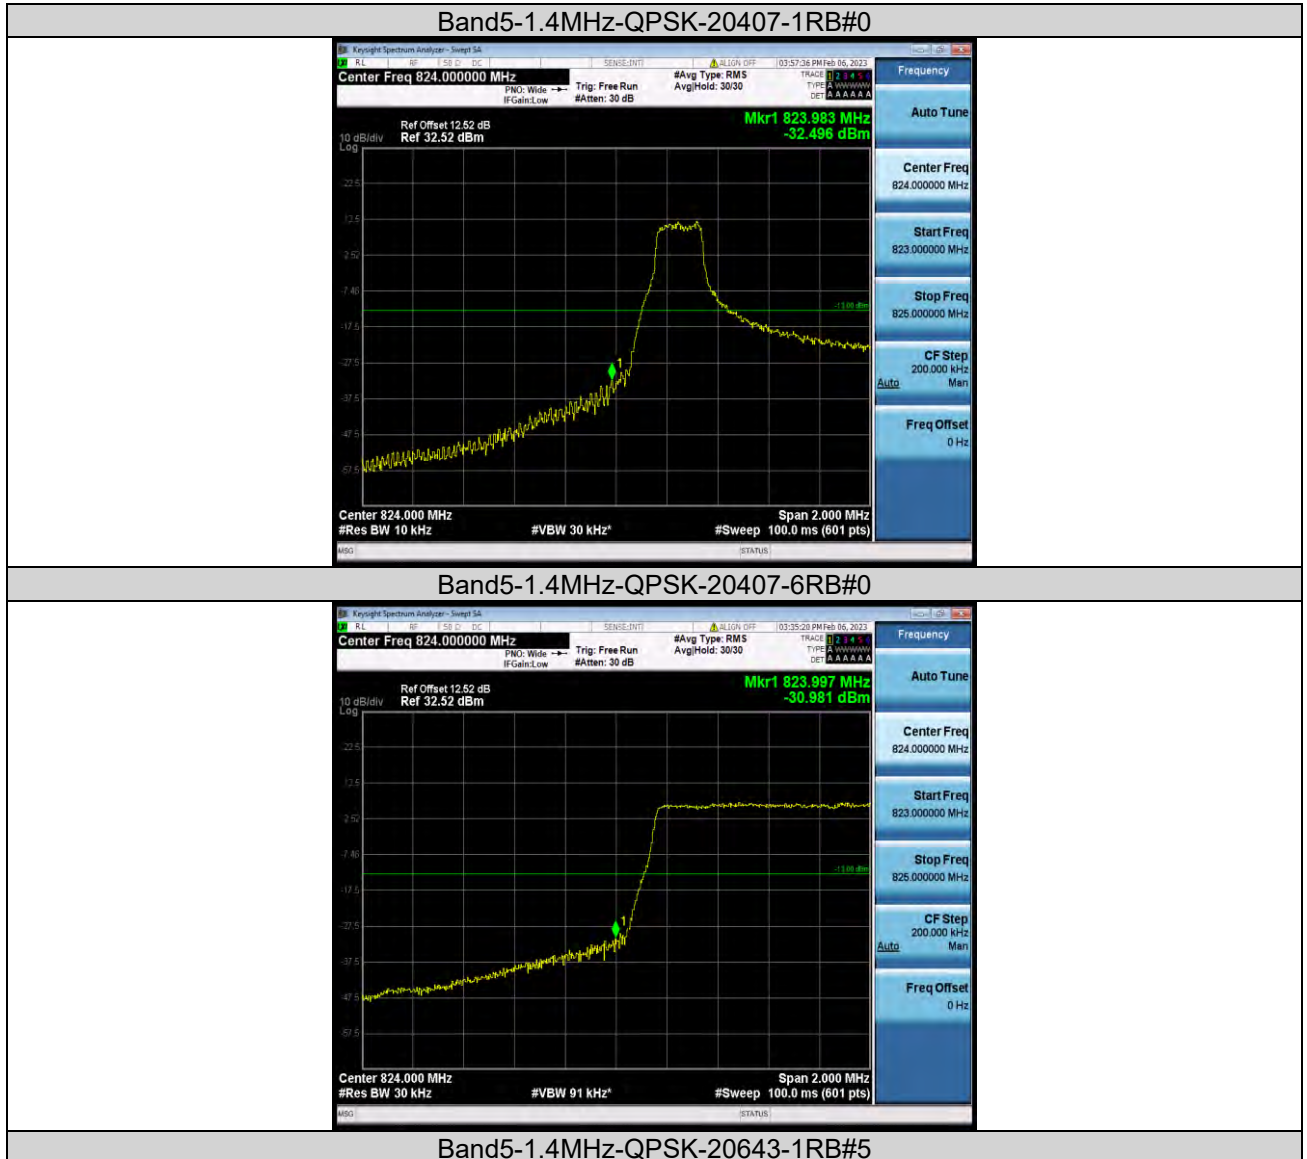

**BUREAU
VERITAS**

Test Report No.: W7L-P23010024RF04

Band5	10MHz	64QAM	20450	50RB#0	-32.88	PASS
Band5	10MHz	64QAM	20600	1RB#49	-33.87	PASS
Band5	10MHz	64QAM	20600	50RB#0	-31.87	PASS

Test Graphs