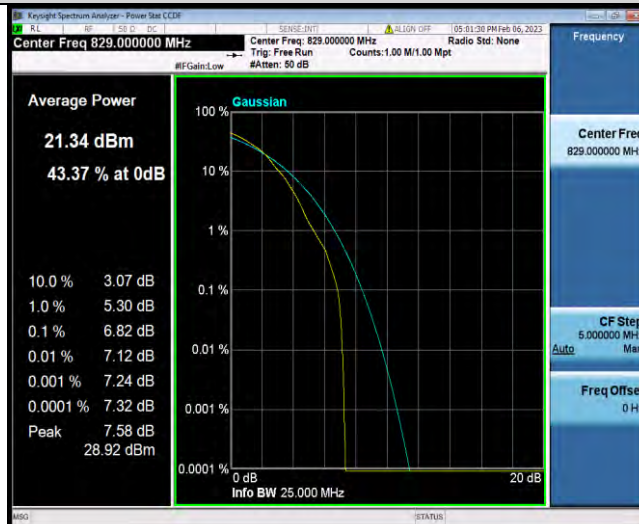

Band5-10MHz-64QAM-20450-50RB#0