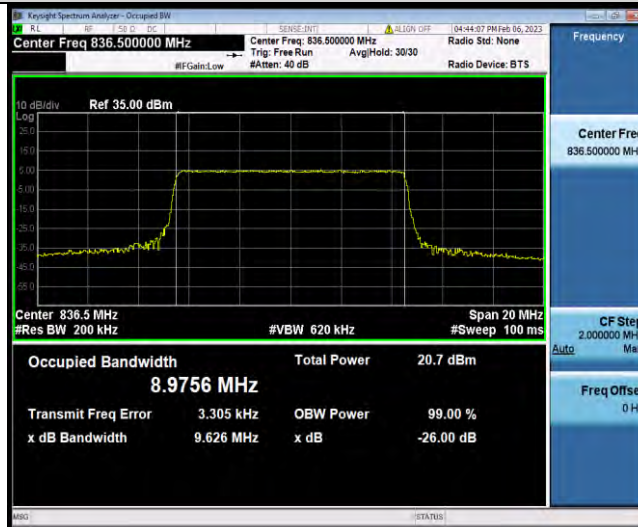

Band5-10MHz-64QAM-20600-50RB#0