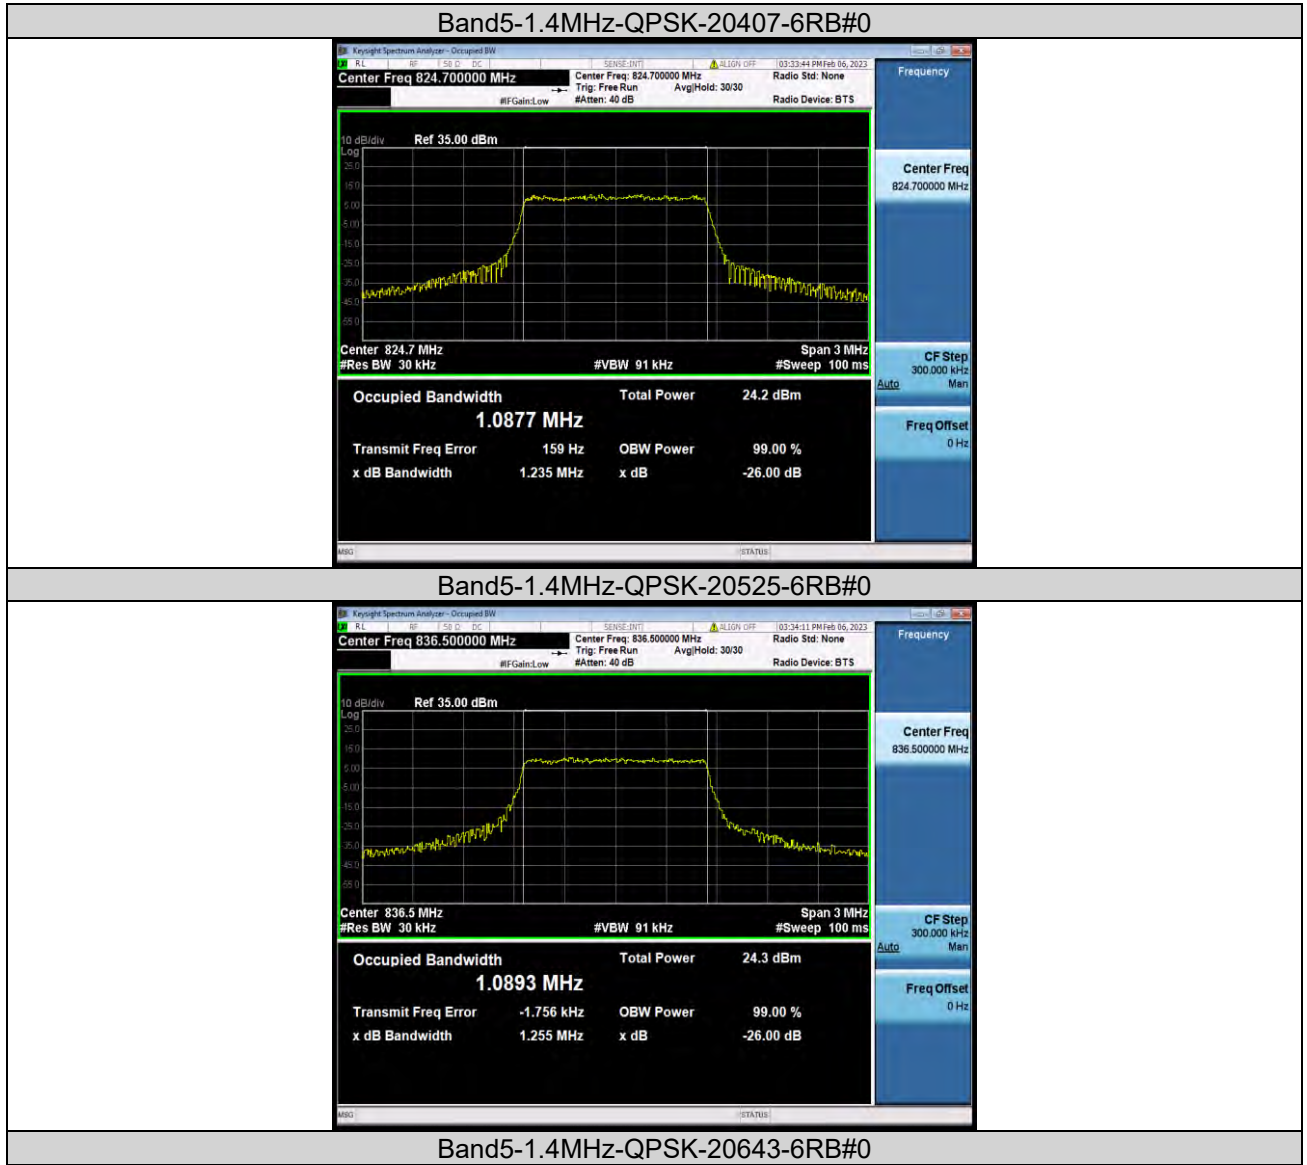

BUREAU VERITAS

Test Report No.: W7L-P23010024RF04

Test Graphs