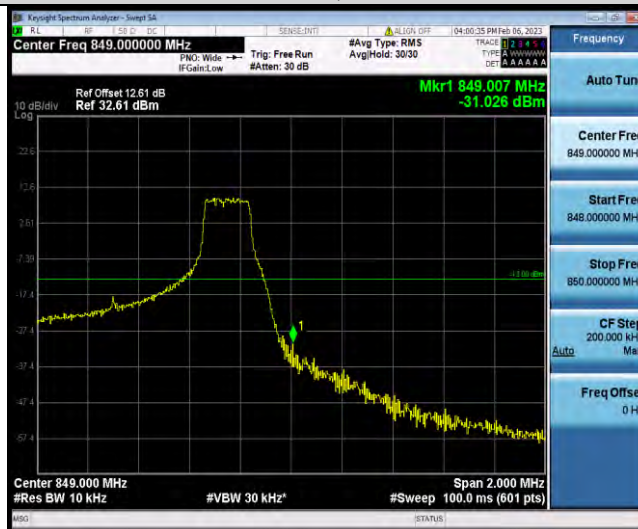

Band5-1.4MHz-16QAM-20643-6RB#0

Band5-1.4MHz-64QAM-20407-1RB#0

BUREAU VERITAS

Test Report No.: W7L-P23010024RF04

Band5-1.4MHz-64QAM-20407-6RB#0

Band5-1.4MHz-64QAM-20643-1RB#5

Band5-1.4MHz-64QAM-20643-6RB#0

BUREAU VERITAS