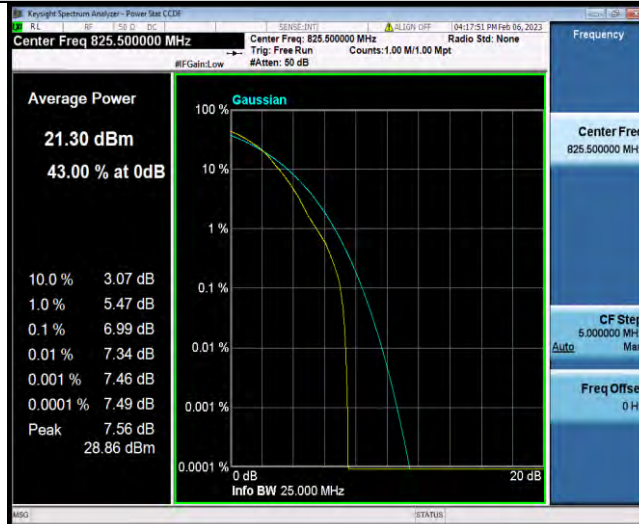

Band5-3MHz-64QAM-20415-15RB#0