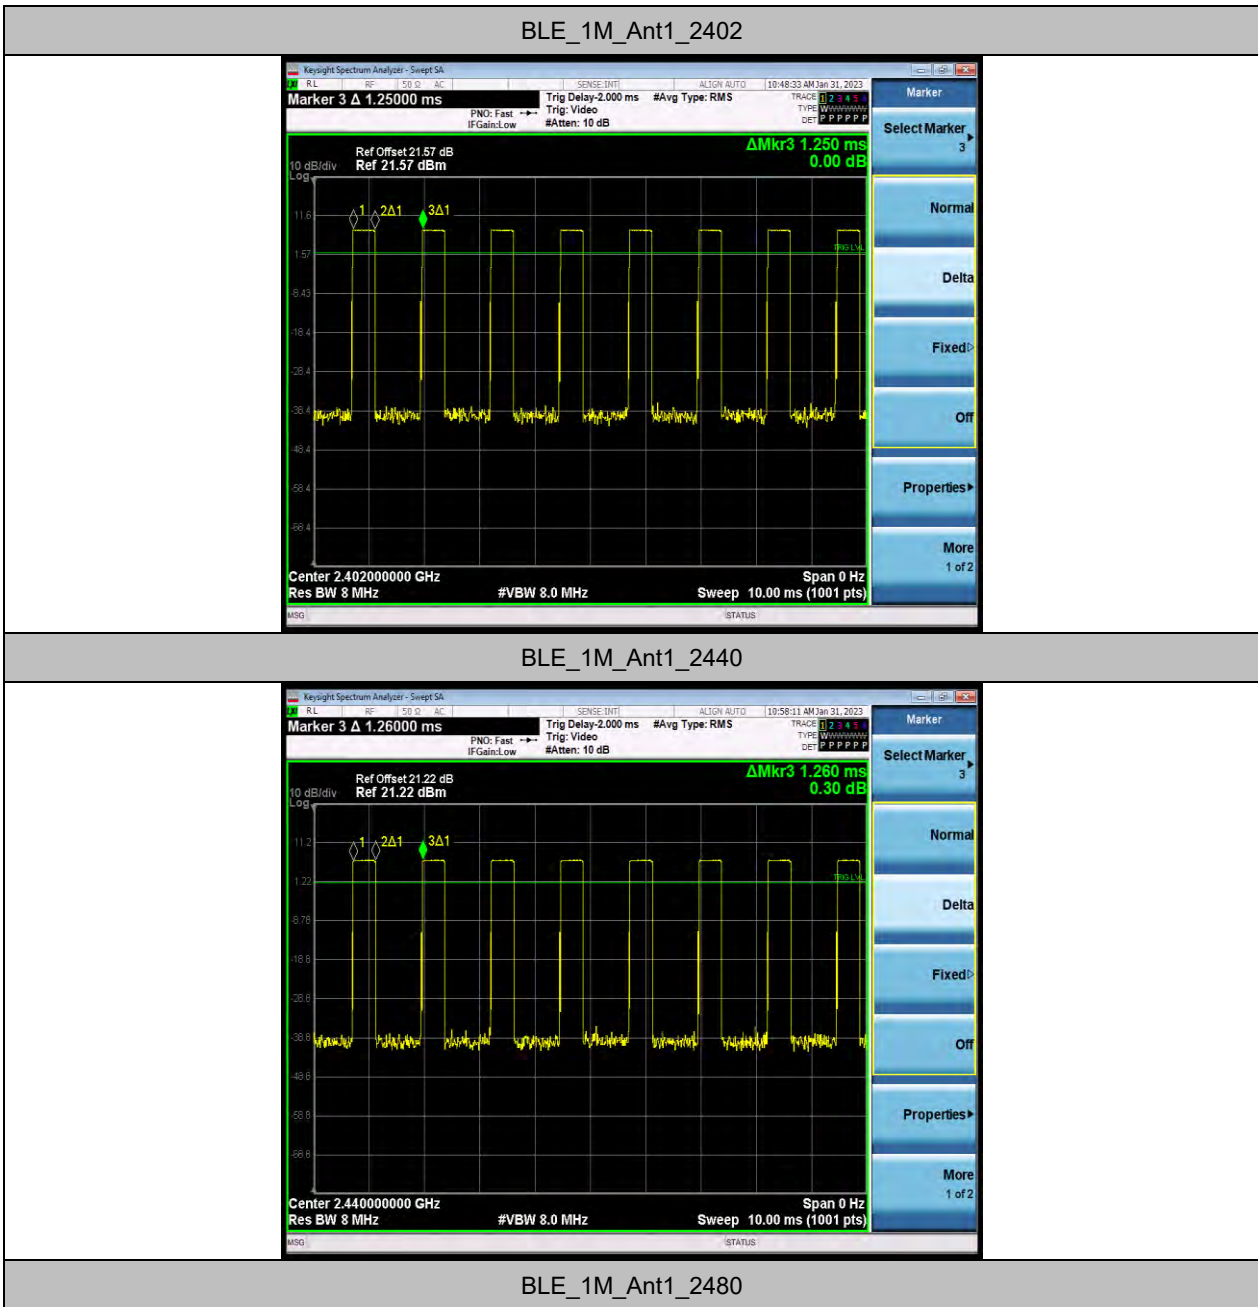

### TEST GRAPHS

**BUREAU  
VERITAS**

**Test Report No.: W7L-P23010024RF02**

---END---