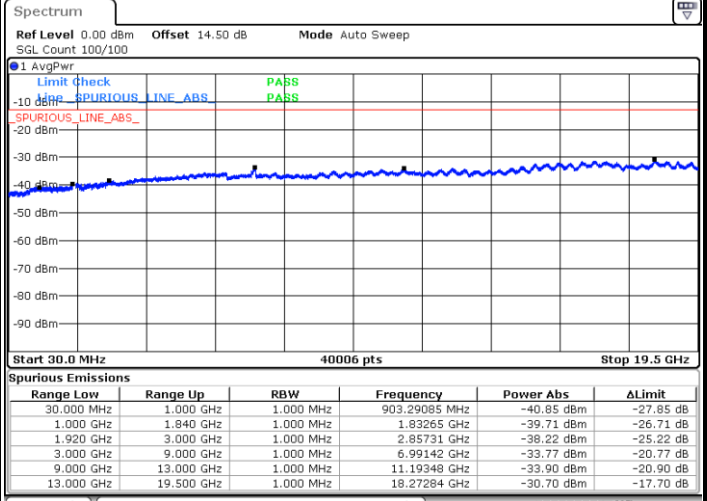

LTE Band 2 / 10MHz

Lowest Channel / QPSK

Lowest Channel / 16QAM

LTE Band 2 / 10MHz

Middle Channel / QPSK

Middle Channel / 16QAM

Highest Channel / QPSK

Highest Channel / 16QAM

LTE Band 2 / 15MHz

Lowest Channel / QPSK

Lowest Channel / 16QAM

Middle Channel / QPSK

Middle Channel / 16QAM

LTE Band 2 / 15MHz

Highest Channel / QPSK

Highest Channel / 16QAM

LTE Band 2 / 20MHz

Lowest Channel / QPSK

Lowest Channel / 16QAM

LTE Band 2 / 20MHz

Middle Channel / QPSK

Middle Channel / 16QAM

Highest Channel / QPSK

Highest Channel / 16QAM

LTE Band 4 / 1.4MHz

Lowest Channel / QPSK

Lowest Channel / 16QAM

Middle Channel / QPSK

Middle Channel / 16QAM

LTE Band 4 / 1.4MHz

Highest Channel / QPSK

Highest Channel / 16QAM