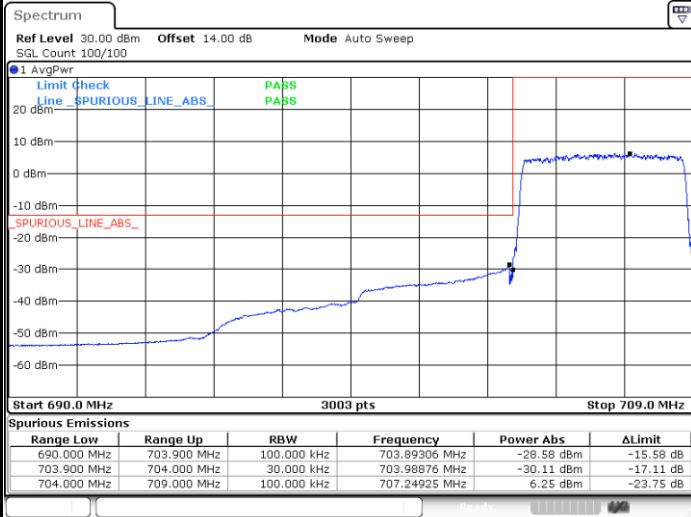

LTE Band 13 / 10MHz / QPSK

Lowest Band Edge / 1 RB

Highest Band Edge / 1 RB

Band Edge / Full RB

LTE Band 13 / 10MHz / 16QAM

Lowest Band Edge / 1 RB

Highest Band Edge / 1 RB

Band Edge / Full RB

LTE Band 17 / 5MHz / QPSK

Lowest Band Edge / 1 RB

Highest Band Edge / 1 RB

Lowest Band Edge / Full RB

Highest Band Edge / Full RB

LTE Band 17 / 5MHz / 16QAM

Lowest Band Edge / 1 RB

Highest Band Edge / 1 RB

Lowest Band Edge / Full RB

Highest Band Edge / Full RB

LTE Band 17 / 10MHz / QPSK

Lowest Band Edge / 1 RB

Highest Band Edge / 1 RB

Lowest Band Edge / Full RB

Highest Band Edge / Full RB

LTE Band 17 / 10MHz / 16QAM

Lowest Band Edge / 1 RB

Highest Band Edge / 1 RB

Lowest Band Edge / Full RB

Highest Band Edge / Full RB

Conducted Spurious Emission

LTE Band 2 / 1.4MHz

Highest Channel / QPSK

Highest Channel / 16QAM