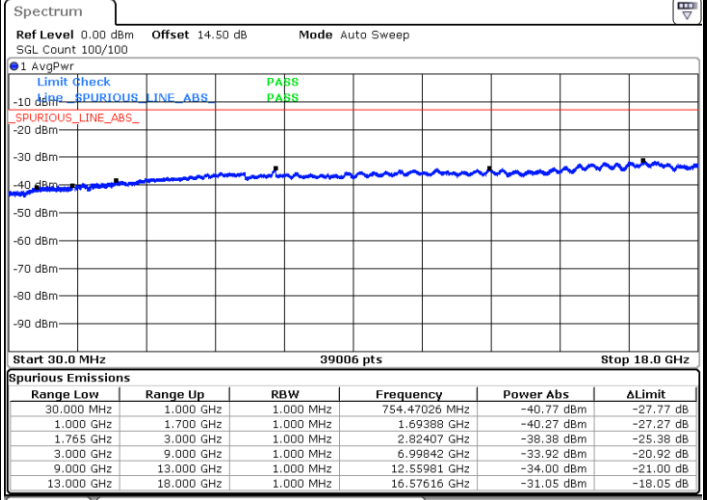

LTE Band 2 / 15MHz

Lowest Channel / QPSK

Lowest Channel / 16QAM

Middle Channel / QPSK

Middle Channel / 16QAM

LTE Band 2 / 15MHz

Highest Channel / QPSK

Highest Channel / 16QAM

LTE Band 2 / 20MHz

Lowest Channel / QPSK

Lowest Channel / 16QAM

LTE Band 2 / 20MHz

Middle Channel / QPSK

Middle Channel / 16QAM

Highest Channel / QPSK

Highest Channel / 16QAM

LTE Band 4 / 1.4MHz

Lowest Channel / QPSK

Lowest Channel / 16QAM

Middle Channel / QPSK

Middle Channel / 16QAM

LTE Band 4 / 1.4MHz

Highest Channel / QPSK

Highest Channel / 16QAM

LTE Band 4 / 3MHz

Lowest Channel / QPSK

Lowest Channel / 16QAM

LTE Band 4 / 3MHz

Middle Channel / QPSK

Middle Channel / 16QAM

Highest Channel / QPSK

Highest Channel / 16QAM