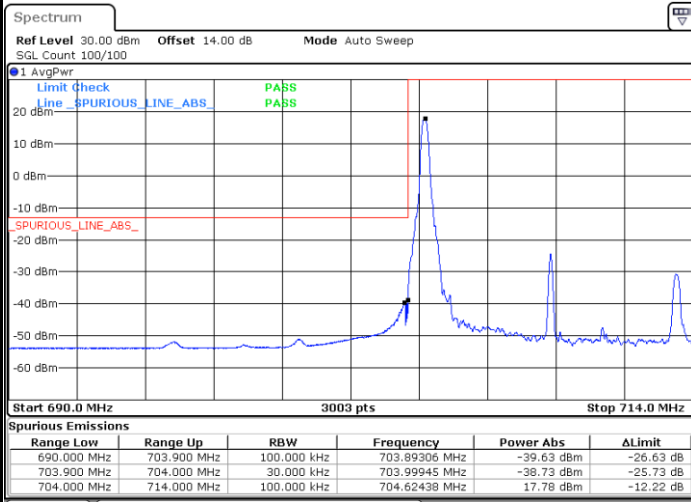

LTE Band 17 / 5MHz / QPSK

Lowest Band Edge / 1 RB

Highest Band Edge / 1 RB

Lowest Band Edge / Full RB

Highest Band Edge / Full RB

LTE Band 17 / 5MHz / 16QAM

Lowest Band Edge / 1 RB

Highest Band Edge / 1 RB

Lowest Band Edge / Full RB

Highest Band Edge / Full RB

LTE Band 17 / 10MHz / QPSK

Lowest Band Edge / 1 RB

Highest Band Edge / 1 RB

Lowest Band Edge / Full RB

Highest Band Edge / Full RB

LTE Band 17 / 10MHz / 16QAM

Lowest Band Edge / 1 RB

Highest Band Edge / 1 RB

Lowest Band Edge / Full RB

Highest Band Edge / Full RB

Conducted Spurious Emission

LTE Band 2 / 1.4MHz

Highest Channel / QPSK

Highest Channel / 16QAM

LTE Band 2 / 3MHz

Lowest Channel / QPSK

Lowest Channel / 16QAM

LTE Band 2 / 3MHz

Middle Channel / QPSK

Middle Channel / 16QAM

Highest Channel / QPSK

Highest Channel / 16QAM