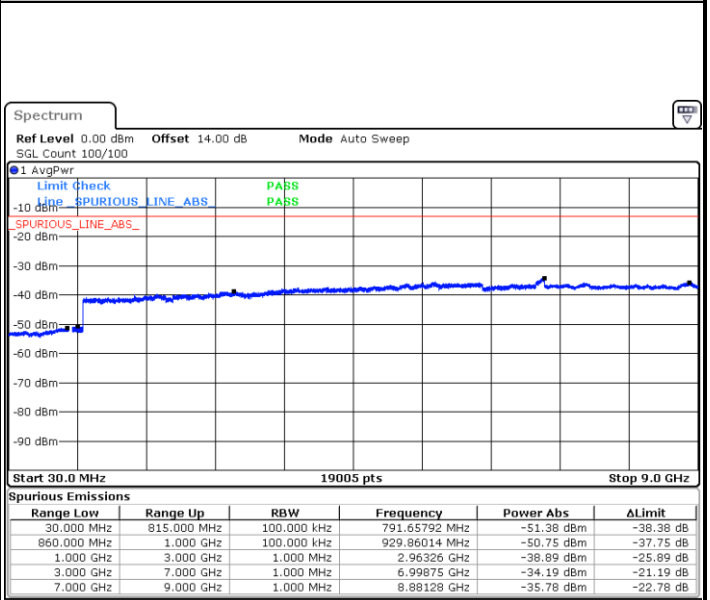

LTE Band 5 / 1.4MHz

Lowest Channel / QPSK

Lowest Channel / 16QAM

Middle Channel / QPSK

Middle Channel / 16QAM

LTE Band 5 / 1.4MHz

Highest Channel / QPSK

Highest Channel / 16QAM

LTE Band 5 / 3MHz

Lowest Channel / QPSK

Lowest Channel / 16QAM

LTE Band 5 / 3MHz

Middle Channel / QPSK

Middle Channel / 16QAM

Highest Channel / QPSK

Highest Channel / 16QAM