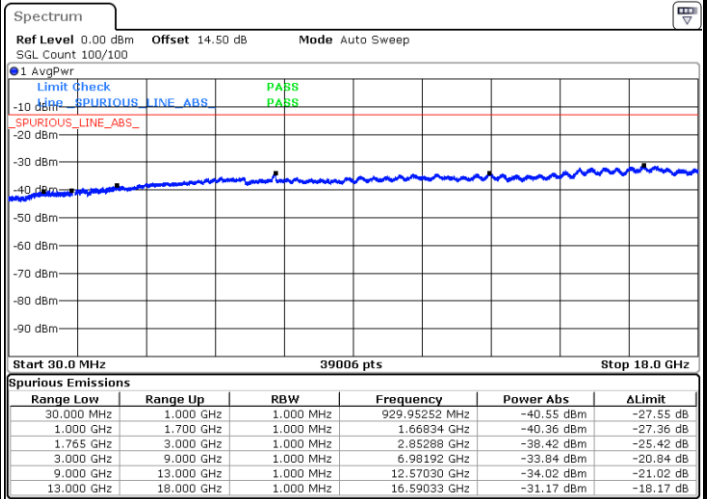

LTE Band 4 / 3MHz

Lowest Channel / QPSK

Lowest Channel / 16QAM

LTE Band 4 / 3MHz

Middle Channel / QPSK

Middle Channel / 16QAM

Highest Channel / QPSK

Highest Channel / 16QAM

LTE Band 4 / 5MHz

Lowest Channel / QPSK

Lowest Channel / 16QAM

Middle Channel / QPSK

Middle Channel / 16QAM

LTE Band 4 / 5MHz

Highest Channel / QPSK

Highest Channel / 16QAM

LTE Band 4 / 10MHz

Lowest Channel / QPSK

Lowest Channel / 16QAM

LTE Band 4 / 10MHz

Middle Channel / QPSK

Middle Channel / 16QAM

Highest Channel / QPSK

Highest Channel / 16QAM