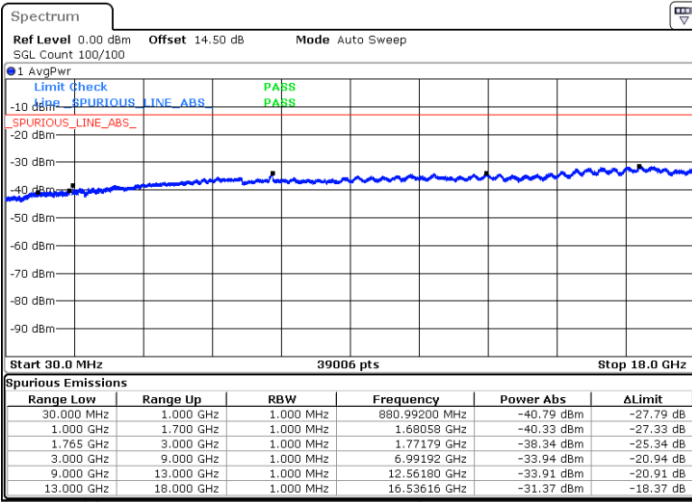

LTE Band 4 / 10MHz

Lowest Channel / QPSK

Lowest Channel / 16QAM

LTE Band 4 / 10MHz

Middle Channel / QPSK

Middle Channel / 16QAM

Highest Channel / QPSK

Highest Channel / 16QAM

LTE Band 4 / 15MHz

Lowest Channel / QPSK

Lowest Channel / 16QAM

Middle Channel / QPSK

Middle Channel / 16QAM

LTE Band 4 / 15MHz

Highest Channel / QPSK

Highest Channel / 16QAM

LTE Band 4 / 20MHz

Lowest Channel / QPSK

Lowest Channel / 16QAM

LTE Band 4 / 20MHz

Middle Channel / QPSK

Middle Channel / 16QAM

Highest Channel / QPSK

Highest Channel / 16QAM

LTE Band 5 / 1.4MHz

Lowest Channel / QPSK

Lowest Channel / 16QAM

Middle Channel / QPSK

Middle Channel / 16QAM

LTE Band 5 / 1.4MHz

Highest Channel / QPSK

Highest Channel / 16QAM