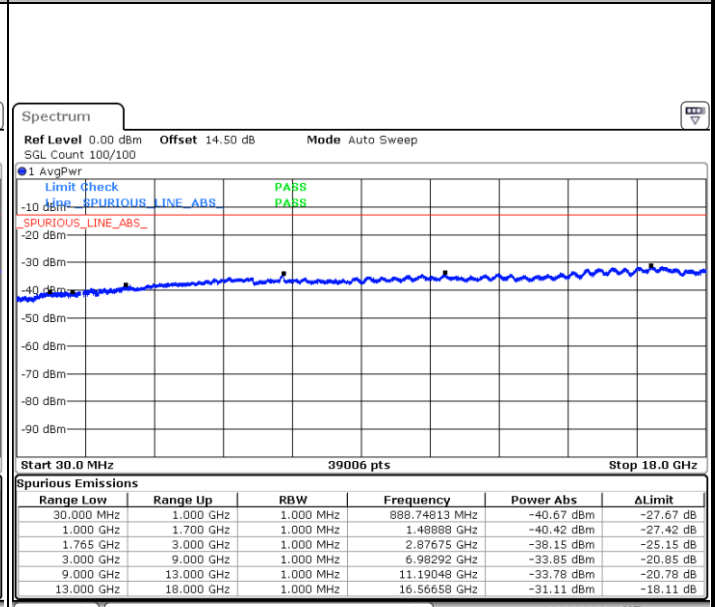

LTE Band 4 / 5MHz

Lowest Channel / QPSK

Lowest Channel / 16QAM

Middle Channel / QPSK

Middle Channel / 16QAM

LTE Band 4 / 5MHz

Highest Channel / QPSK

Highest Channel / 16QAM

LTE Band 4 / 10MHz

Lowest Channel / QPSK

Lowest Channel / 16QAM

LTE Band 4 / 10MHz

Middle Channel / QPSK

Middle Channel / 16QAM

Highest Channel / QPSK

Highest Channel / 16QAM

LTE Band 4 / 15MHz

Lowest Channel / QPSK

Lowest Channel / 16QAM

Middle Channel / QPSK

Middle Channel / 16QAM

LTE Band 4 / 15MHz

Highest Channel / QPSK

Highest Channel / 16QAM