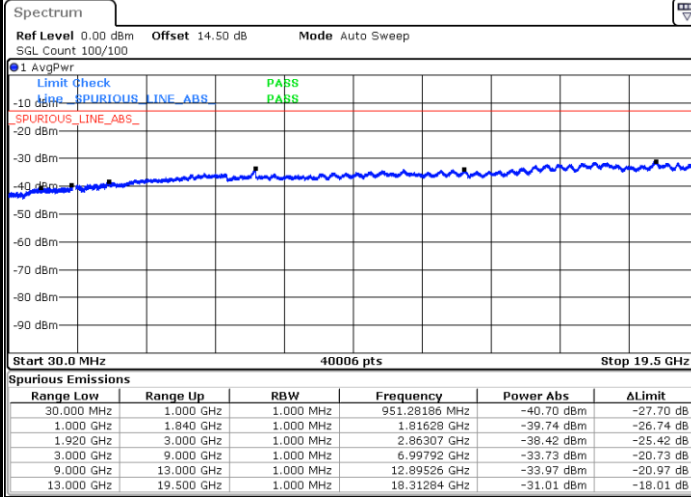

LTE Band 2 / 10MHz

Lowest Channel / QPSK

Lowest Channel / 16QAM

LTE Band 2 / 10MHz

Middle Channel / QPSK

Middle Channel / 16QAM

Highest Channel / QPSK

Highest Channel / 16QAM

LTE Band 2 / 15MHz

Lowest Channel / QPSK

Lowest Channel / 16QAM

Middle Channel / QPSK

Middle Channel / 16QAM

LTE Band 2 / 15MHz

Highest Channel / QPSK

Highest Channel / 16QAM

LTE Band 2 / 20MHz

Lowest Channel / QPSK

Lowest Channel / 16QAM

LTE Band 2 / 20MHz

Middle Channel / QPSK

Middle Channel / 16QAM

Highest Channel / QPSK

Highest Channel / 16QAM

LTE Band 4 / 1.4MHz

Lowest Channel / QPSK

Lowest Channel / 16QAM

Middle Channel / QPSK

Middle Channel / 16QAM

LTE Band 4 / 1.4MHz

Highest Channel / QPSK

Highest Channel / 16QAM