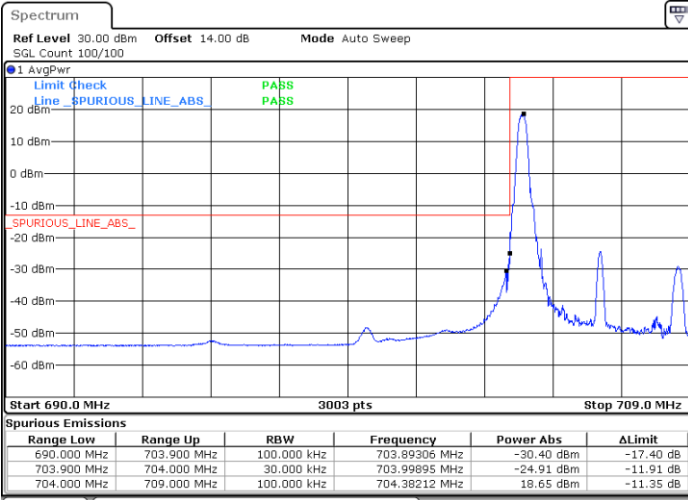

LTE Band 13 / 10MHz / QPSK

Lowest Band Edge / 1 RB

Highest Band Edge / 1 RB

Band Edge / Full RB

LTE Band 13 / 10MHz / 16QAM

Lowest Band Edge / 1 RB

Highest Band Edge / 1 RB

Band Edge / Full RB

LTE Band 17 / 5MHz / QPSK

Lowest Band Edge / 1 RB

Highest Band Edge / 1 RB

Lowest Band Edge / Full RB

Highest Band Edge / Full RB

LTE Band 17 / 5MHz / 16QAM

Lowest Band Edge / 1 RB

Highest Band Edge / 1 RB

Lowest Band Edge / Full RB

Highest Band Edge / Full RB

LTE Band 17 / 10MHz / QPSK

Lowest Band Edge / 1 RB

Highest Band Edge / 1 RB

Lowest Band Edge / Full RB

Highest Band Edge / Full RB

LTE Band 17 / 10MHz / 16QAM

Lowest Band Edge / 1 RB

Highest Band Edge / 1 RB

Lowest Band Edge / Full RB

Highest Band Edge / Full RB

Conducted Spurious Emission

LTE Band 2 / 1.4MHz

Highest Channel / QPSK

Highest Channel / 16QAM