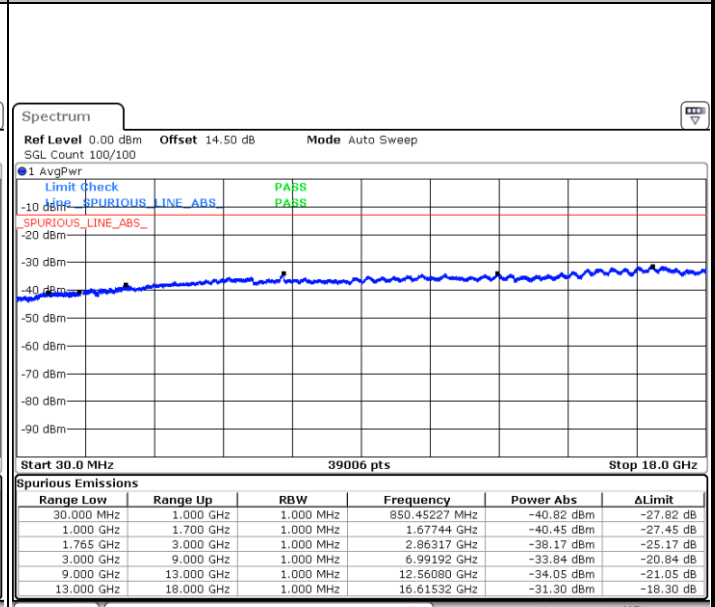

LTE Band 4 / 3MHz

Lowest Channel / QPSK

Lowest Channel / 16QAM

LTE Band 4 / 3MHz

Middle Channel / QPSK

Middle Channel / 16QAM

Highest Channel / QPSK

Highest Channel / 16QAM

LTE Band 4 / 5MHz

Lowest Channel / QPSK

Lowest Channel / 16QAM

Middle Channel / QPSK

Middle Channel / 16QAM

LTE Band 4 / 5MHz

Highest Channel / QPSK

Highest Channel / 16QAM

LTE Band 4 / 10MHz

Lowest Channel / QPSK

Lowest Channel / 16QAM

LTE Band 4 / 10MHz

Middle Channel / QPSK

Middle Channel / 16QAM

Highest Channel / QPSK

Highest Channel / 16QAM