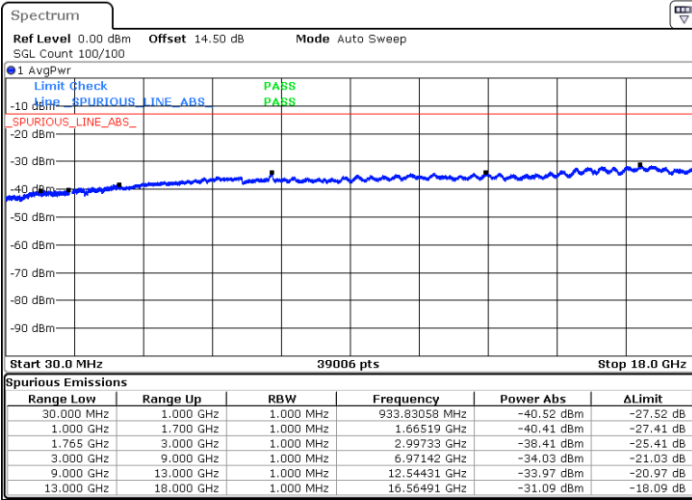

LTE Band 2 / 15MHz

Lowest Channel / QPSK

Lowest Channel / 16QAM

Middle Channel / QPSK

Middle Channel / 16QAM

LTE Band 2 / 15MHz

Highest Channel / QPSK

Highest Channel / 16QAM

LTE Band 2 / 20MHz

Lowest Channel / QPSK

Lowest Channel / 16QAM

LTE Band 2 / 20MHz

Middle Channel / QPSK

Middle Channel / 16QAM

Highest Channel / QPSK

Highest Channel / 16QAM

LTE Band 4 / 1.4MHz

Lowest Channel / QPSK

Lowest Channel / 16QAM

Middle Channel / QPSK

Middle Channel / 16QAM

LTE Band 4 / 1.4MHz

Highest Channel / QPSK

Highest Channel / 16QAM

LTE Band 4 / 3MHz

Lowest Channel / QPSK

Lowest Channel / 16QAM

LTE Band 4 / 3MHz

Middle Channel / QPSK

Middle Channel / 16QAM

Highest Channel / QPSK

Highest Channel / 16QAM