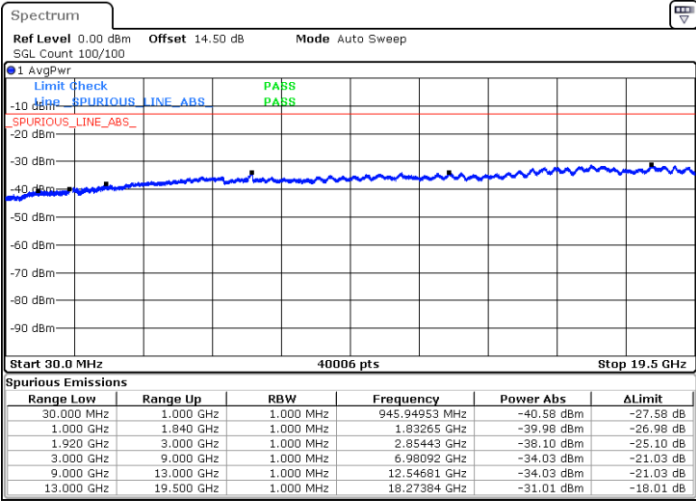

LTE Band 2 / 15MHz

Lowest Channel / QPSK

Lowest Channel / 16QAM

Middle Channel / QPSK

Middle Channel / 16QAM

LTE Band 2 / 15MHz

Highest Channel / QPSK

Highest Channel / 16QAM

LTE Band 2 / 20MHz

Lowest Channel / QPSK

Lowest Channel / 16QAM

LTE Band 2 / 20MHz

Middle Channel / QPSK

Middle Channel / 16QAM

Highest Channel / QPSK

Highest Channel / 16QAM

LTE Band 4 / 1.4MHz

Lowest Channel / QPSK

Lowest Channel / 16QAM

Middle Channel / QPSK

Middle Channel / 16QAM

LTE Band 4 / 1.4MHz

Highest Channel / QPSK

Highest Channel / 16QAM

LTE Band 4 / 3MHz

Lowest Channel / QPSK

Lowest Channel / 16QAM

LTE Band 4 / 3MHz

Middle Channel / QPSK

Middle Channel / 16QAM

Highest Channel / QPSK

Highest Channel / 16QAM