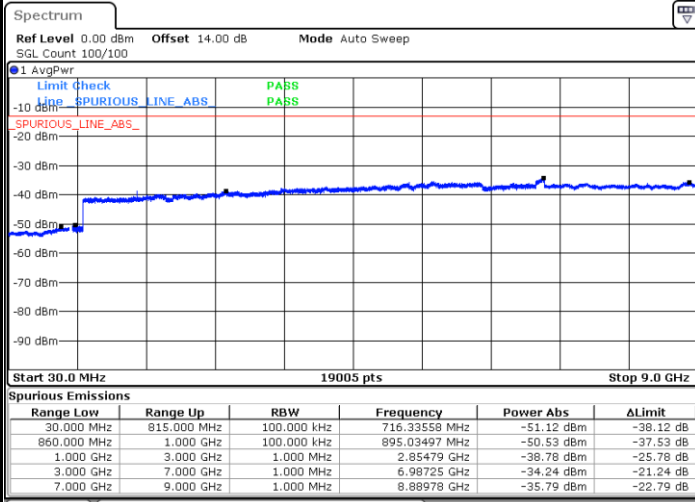

LTE Band 4 / 20MHz

Lowest Channel / QPSK

Lowest Channel / 16QAM

LTE Band 4 / 20MHz

Middle Channel / QPSK

Middle Channel / 16QAM

Highest Channel / QPSK

Highest Channel / 16QAM

LTE Band 5 / 1.4MHz

Lowest Channel / QPSK

Lowest Channel / 16QAM

Middle Channel / QPSK

Middle Channel / 16QAM

LTE Band 5 / 1.4MHz

Highest Channel / QPSK

Highest Channel / 16QAM

LTE Band 5 / 3MHz

Lowest Channel / QPSK

Lowest Channel / 16QAM

LTE Band 5 / 3MHz

Middle Channel / QPSK

Middle Channel / 16QAM

Highest Channel / QPSK

Highest Channel / 16QAM