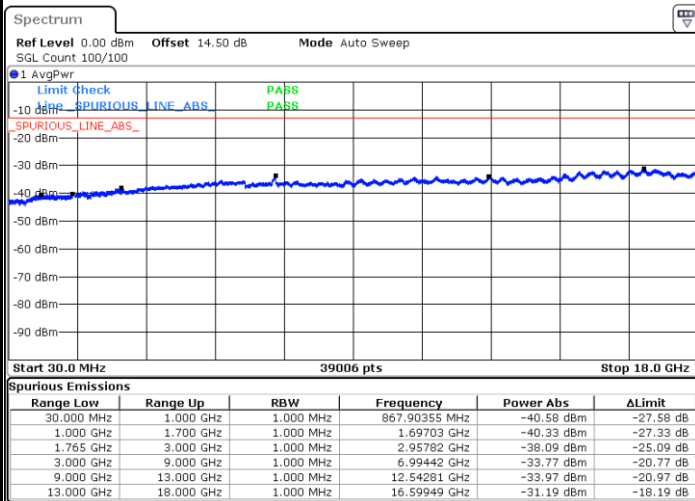

LTE Band 2 / 20MHz

Lowest Channel / QPSK

Lowest Channel / 16QAM

LTE Band 2 / 20MHz

Middle Channel / QPSK

Middle Channel / 16QAM

Highest Channel / QPSK

Highest Channel / 16QAM

LTE Band 4 / 1.4MHz

Lowest Channel / QPSK

Lowest Channel / 16QAM

Middle Channel / QPSK

Middle Channel / 16QAM

LTE Band 4 / 1.4MHz

Highest Channel / QPSK

Highest Channel / 16QAM

LTE Band 4 / 3MHz

Lowest Channel / QPSK

Lowest Channel / 16QAM

LTE Band 4 / 3MHz

Middle Channel / QPSK

Middle Channel / 16QAM

Highest Channel / QPSK

Highest Channel / 16QAM