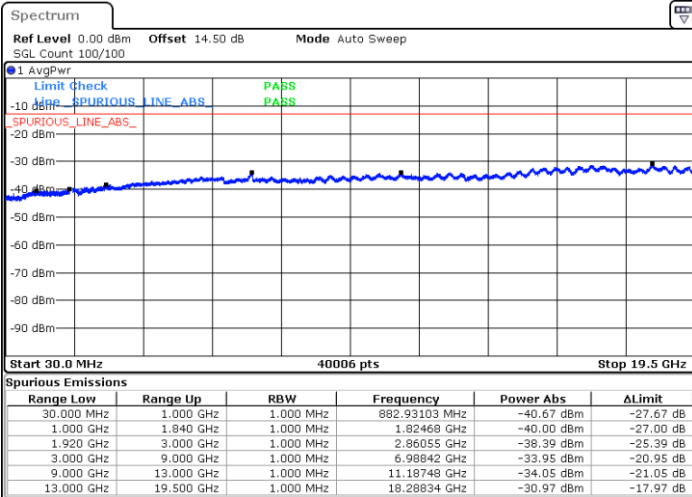

LTE Band 2 / 5MHz

Lowest Channel / QPSK

Lowest Channel / 16QAM

Middle Channel / QPSK

Middle Channel / 16QAM

LTE Band 2 / 5MHz

Highest Channel / QPSK

Highest Channel / 16QAM

LTE Band 2 / 10MHz

Lowest Channel / QPSK

Lowest Channel / 16QAM

LTE Band 2 / 10MHz

Middle Channel / QPSK

Middle Channel / 16QAM

Highest Channel / QPSK

Highest Channel / 16QAM

LTE Band 2 / 15MHz

Lowest Channel / QPSK

Lowest Channel / 16QAM

Middle Channel / QPSK

Middle Channel / 16QAM

LTE Band 2 / 15MHz

Highest Channel / QPSK

Highest Channel / 16QAM

LTE Band 2 / 20MHz

Lowest Channel / QPSK

Lowest Channel / 16QAM

LTE Band 2 / 20MHz

Middle Channel / QPSK

Middle Channel / 16QAM

Highest Channel / QPSK

Highest Channel / 16QAM