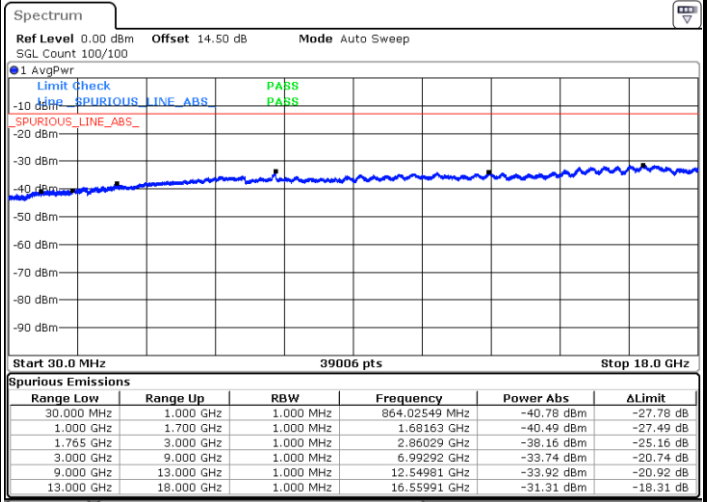

LTE Band 2 / 20MHz

Lowest Channel / QPSK

Lowest Channel / 16QAM

LTE Band 2 / 20MHz

Middle Channel / QPSK

Middle Channel / 16QAM

Highest Channel / QPSK

Highest Channel / 16QAM

LTE Band 4 / 1.4MHz

Lowest Channel / QPSK

Lowest Channel / 16QAM

Middle Channel / QPSK

Middle Channel / 16QAM

LTE Band 4 / 1.4MHz

Highest Channel / QPSK

Highest Channel / 16QAM

LTE Band 4 / 3MHz

Lowest Channel / QPSK

Lowest Channel / 16QAM

LTE Band 4 / 3MHz

Middle Channel / QPSK

Middle Channel / 16QAM

Highest Channel / QPSK

Highest Channel / 16QAM