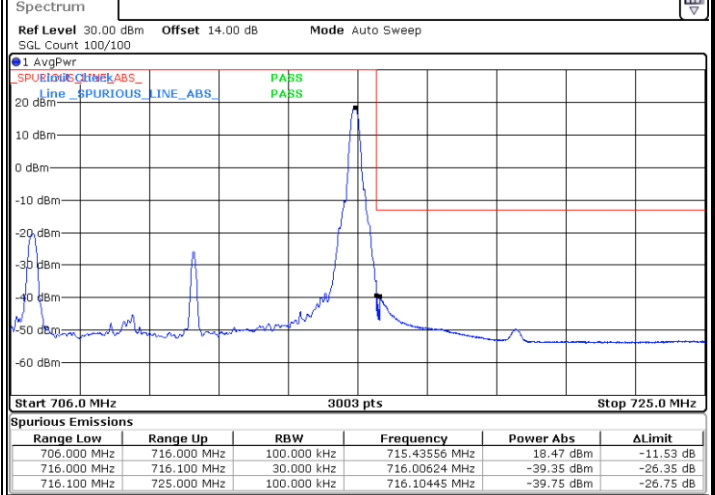

LTE Band 17 / 5MHz / QPSK

Lowest Band Edge / 1 RB

Highest Band Edge / 1 RB

Lowest Band Edge / Full RB

Highest Band Edge / Full RB

LTE Band 17 / 5MHz / 16QAM

Lowest Band Edge / 1 RB

Highest Band Edge / 1 RB

Lowest Band Edge / Full RB

Highest Band Edge / Full RB

LTE Band 17 / 10MHz / QPSK

Lowest Band Edge / 1 RB

Highest Band Edge / 1 RB

Lowest Band Edge / Full RB

Highest Band Edge / Full RB

LTE Band 17 / 10MHz / 16QAM

Lowest Band Edge / 1 RB

Highest Band Edge / 1 RB

Lowest Band Edge / Full RB

Highest Band Edge / Full RB

Conducted Spurious Emission

LTE Band 2 / 1.4MHz

Highest Channel / QPSK

Highest Channel / 16QAM

LTE Band 2 / 3MHz

Lowest Channel / QPSK

Lowest Channel / 16QAM

LTE Band 2 / 3MHz

Middle Channel / QPSK

Middle Channel / 16QAM

Highest Channel / QPSK

Highest Channel / 16QAM