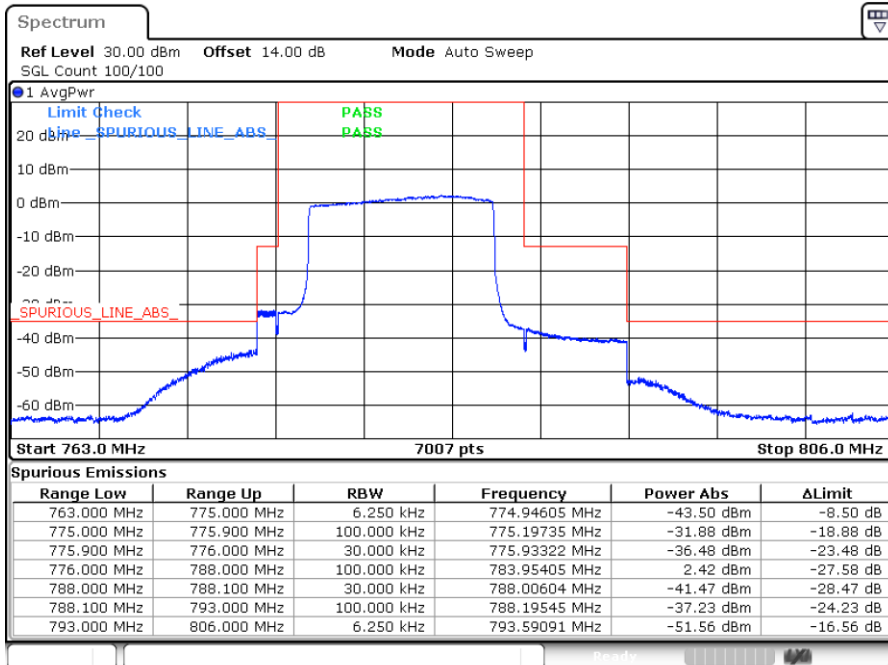

LTE Band 13 / 10MHz / QPSK

Lowest Band Edge / 1 RB

Highest Band Edge / 1 RB

Band Edge / Full RB

LTE Band 13 / 10MHz / 16QAM

Lowest Band Edge / 1 RB

Highest Band Edge / 1 RB

Band Edge / Full RB

LTE Band 17 / 5MHz / QPSK

Lowest Band Edge / 1 RB

Highest Band Edge / 1 RB

Lowest Band Edge / Full RB

Highest Band Edge / Full RB

LTE Band 17 / 5MHz / 16QAM

Lowest Band Edge / 1 RB

Highest Band Edge / 1 RB

Lowest Band Edge / Full RB

Highest Band Edge / Full RB

LTE Band 17 / 10MHz / QPSK

Lowest Band Edge / 1 RB

Highest Band Edge / 1 RB

Lowest Band Edge / Full RB

Highest Band Edge / Full RB

LTE Band 17 / 10MHz / 16QAM

Lowest Band Edge / 1 RB

Highest Band Edge / 1 RB

Lowest Band Edge / Full RB

Highest Band Edge / Full RB

Conducted Spurious Emission

LTE Band 2 / 1.4MHz

Highest Channel / QPSK

Highest Channel / 16QAM