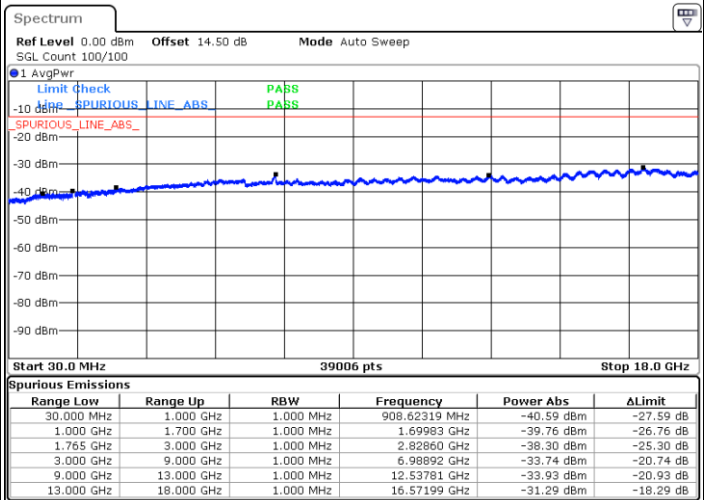

LTE Band 4 / 10MHz

Lowest Channel / QPSK

Lowest Channel / 16QAM

LTE Band 4 / 10MHz

Middle Channel / QPSK

Middle Channel / 16QAM

Highest Channel / QPSK

Highest Channel / 16QAM

LTE Band 4 / 15MHz

Lowest Channel / QPSK

Lowest Channel / 16QAM

Middle Channel / QPSK

Middle Channel / 16QAM

LTE Band 4 / 15MHz

Highest Channel / QPSK

Highest Channel / 16QAM

LTE Band 4 / 20MHz

Lowest Channel / QPSK

Lowest Channel / 16QAM

LTE Band 4 / 20MHz

Middle Channel / QPSK

Middle Channel / 16QAM

Highest Channel / QPSK

Highest Channel / 16QAM