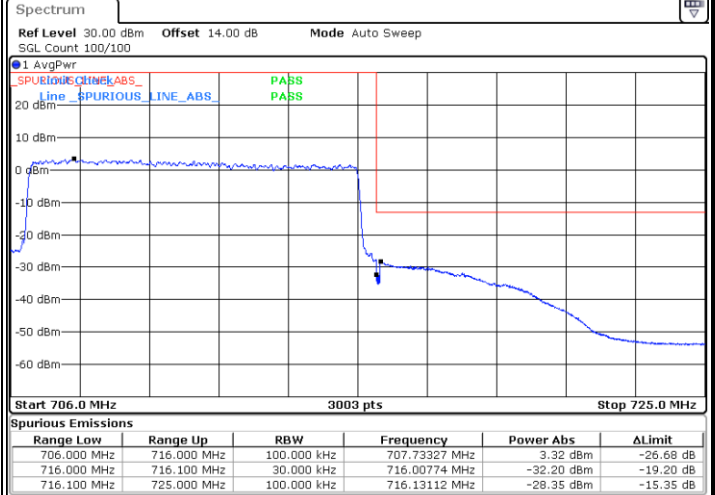

LTE Band 17 / 5MHz / QPSK

Lowest Band Edge / 1 RB

Highest Band Edge / 1 RB

Lowest Band Edge / Full RB

Highest Band Edge / Full RB

LTE Band 17 / 5MHz / 16QAM

Lowest Band Edge / 1 RB

Highest Band Edge / 1 RB

Lowest Band Edge / Full RB

Highest Band Edge / Full RB

LTE Band 17 / 10MHz / QPSK

Lowest Band Edge / 1 RB

Highest Band Edge / 1 RB

Lowest Band Edge / Full RB

Highest Band Edge / Full RB

LTE Band 17 / 10MHz / 16QAM

Lowest Band Edge / 1 RB

Highest Band Edge / 1 RB

Lowest Band Edge / Full RB

Highest Band Edge / Full RB

Conducted Spurious Emission

LTE Band 2 / 1.4MHz

Highest Channel / QPSK

Highest Channel / 16QAM

LTE Band 2 / 3MHz

Lowest Channel / QPSK

Lowest Channel / 16QAM

LTE Band 2 / 3MHz

Middle Channel / QPSK

Middle Channel / 16QAM

Highest Channel / QPSK

Highest Channel / 16QAM