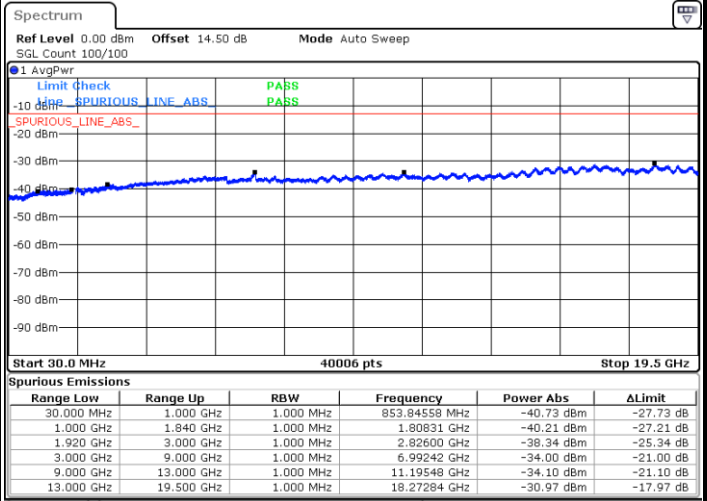

LTE Band 2 / 15MHz

Lowest Channel / QPSK

Lowest Channel / 16QAM

Middle Channel / QPSK

Middle Channel / 16QAM

LTE Band 2 / 15MHz

Highest Channel / QPSK

Highest Channel / 16QAM

LTE Band 2 / 20MHz

Lowest Channel / QPSK

Lowest Channel / 16QAM

LTE Band 2 / 20MHz

Middle Channel / QPSK

Middle Channel / 16QAM

Highest Channel / QPSK

Highest Channel / 16QAM

LTE Band 4 / 1.4MHz

Lowest Channel / QPSK

Lowest Channel / 16QAM

Middle Channel / QPSK

Middle Channel / 16QAM

LTE Band 4 / 1.4MHz

Highest Channel / QPSK

Highest Channel / 16QAM

LTE Band 4 / 3MHz

Lowest Channel / QPSK

Lowest Channel / 16QAM

LTE Band 4 / 3MHz

Middle Channel / QPSK

Middle Channel / 16QAM

Highest Channel / QPSK

Highest Channel / 16QAM