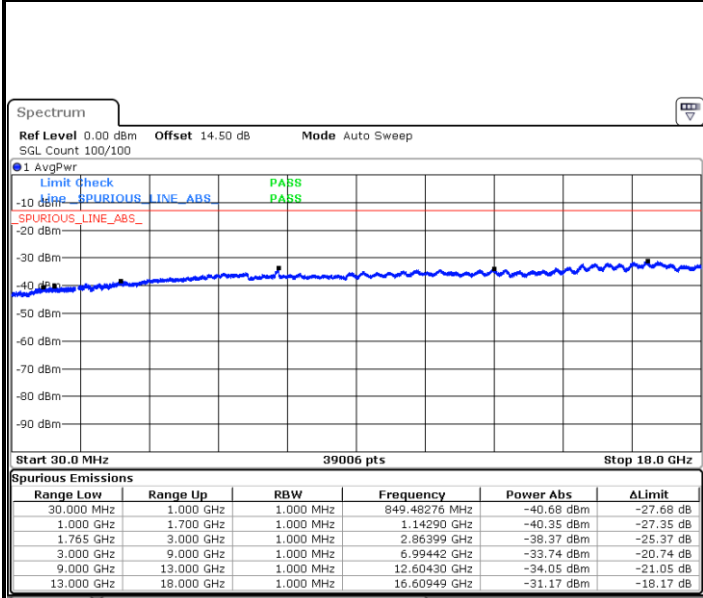

LTE Band 4 / 1.4MHz

Lowest Channel / QPSK

Lowest Channel / 16QAM

Middle Channel / QPSK

Middle Channel / 16QAM

LTE Band 4 / 1.4MHz

Highest Channel / QPSK

Highest Channel / 16QAM

LTE Band 4 / 3MHz

Lowest Channel / QPSK

Lowest Channel / 16QAM

LTE Band 4 / 3MHz

Middle Channel / QPSK

Middle Channel / 16QAM

Highest Channel / QPSK

Highest Channel / 16QAM

LTE Band 4 / 5MHz

Lowest Channel / QPSK

Lowest Channel / 16QAM

Middle Channel / QPSK

Middle Channel / 16QAM

LTE Band 4 / 5MHz

Highest Channel / QPSK

Highest Channel / 16QAM