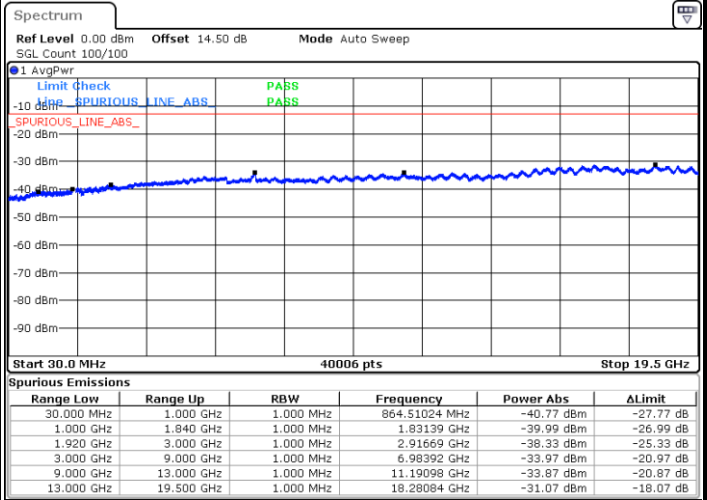

LTE Band 2 / 3MHz

Lowest Channel / QPSK

Lowest Channel / 16QAM

LTE Band 2 / 3MHz

Middle Channel / QPSK

Middle Channel / 16QAM

Highest Channel / QPSK

Highest Channel / 16QAM

LTE Band 2 / 5MHz

Lowest Channel / QPSK

Lowest Channel / 16QAM

Middle Channel / QPSK

Middle Channel / 16QAM

LTE Band 2 / 5MHz

Highest Channel / QPSK

Highest Channel / 16QAM

LTE Band 2 / 10MHz

Lowest Channel / QPSK

Lowest Channel / 16QAM

LTE Band 2 / 10MHz

Middle Channel / QPSK

Middle Channel / 16QAM

Highest Channel / QPSK

Highest Channel / 16QAM