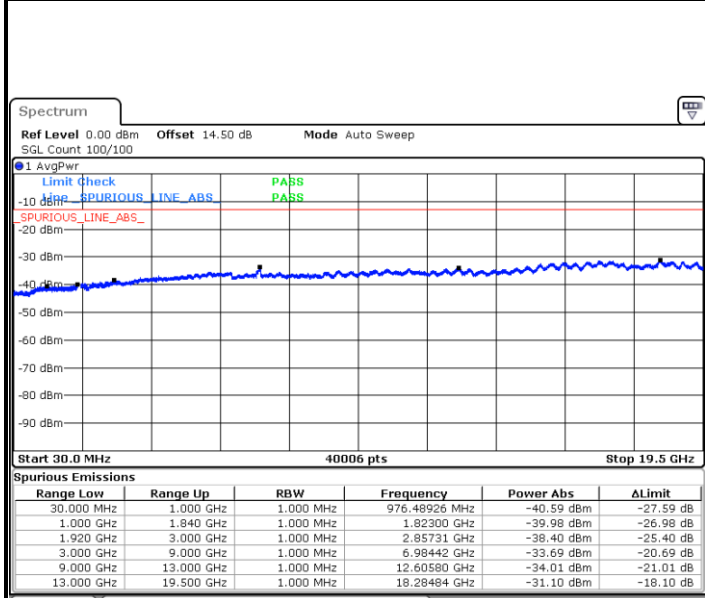

Lowest Band Edge / Full RB

Highest Band Edge / Full RB

LTE Band 17 / 10MHz / QPSK

Lowest Band Edge / 1 RB

Highest Band Edge / 1 RB

Lowest Band Edge / Full RB

Highest Band Edge / Full RB

LTE Band 17 / 10MHz / 16QAM

Lowest Band Edge / 1 RB

Highest Band Edge / 1 RB

Lowest Band Edge / Full RB

Highest Band Edge / Full RB

Conducted Spurious Emission

LTE Band 2 / 1.4MHz

Highest Channel / QPSK

Highest Channel / 16QAM

LTE Band 2 / 3MHz

Lowest Channel / QPSK

Lowest Channel / 16QAM

LTE Band 2 / 3MHz

Middle Channel / QPSK

Middle Channel / 16QAM

Highest Channel / QPSK

Highest Channel / 16QAM

LTE Band 2 / 5MHz

Lowest Channel / QPSK

Lowest Channel / 16QAM

Middle Channel / QPSK

Middle Channel / 16QAM

LTE Band 2 / 5MHz

Highest Channel / QPSK

Highest Channel / 16QAM