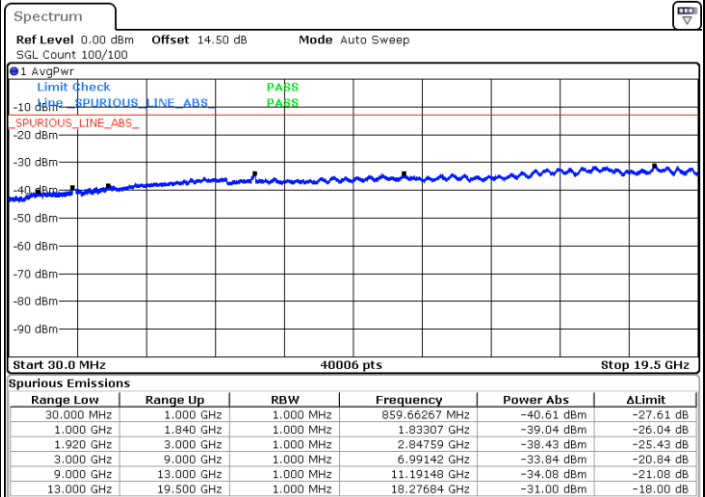

LTE Band 2 / 10MHz

Lowest Channel / QPSK

Lowest Channel / 16QAM

LTE Band 2 / 10MHz

Middle Channel / QPSK

Middle Channel / 16QAM

Highest Channel / QPSK

Highest Channel / 16QAM

LTE Band 2 / 15MHz

Lowest Channel / QPSK

Lowest Channel / 16QAM

Middle Channel / QPSK

Middle Channel / 16QAM

LTE Band 2 / 15MHz

Highest Channel / QPSK

Highest Channel / 16QAM

LTE Band 2 / 20MHz

Lowest Channel / QPSK

Lowest Channel / 16QAM

LTE Band 2 / 20MHz

Middle Channel / QPSK

Middle Channel / 16QAM

Highest Channel / QPSK

Highest Channel / 16QAM

LTE Band 4 / 1.4MHz

Lowest Channel / QPSK

Lowest Channel / 16QAM

Middle Channel / QPSK

Middle Channel / 16QAM

LTE Band 4 / 1.4MHz

Highest Channel / QPSK

Highest Channel / 16QAM