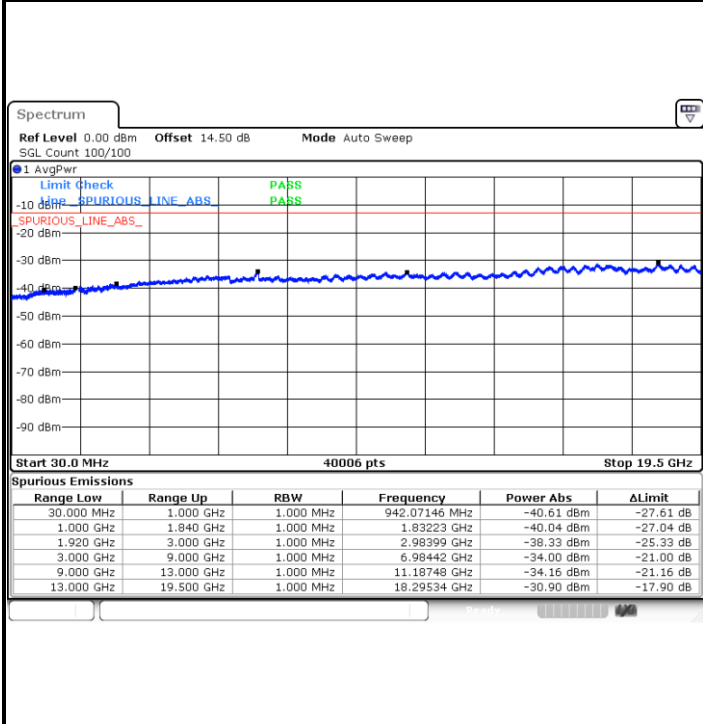

Lowest Band Edge / Full RB

Highest Band Edge / Full RB

LTE Band 17 / 10MHz / QPSK

Lowest Band Edge / 1 RB

Highest Band Edge / 1 RB

Lowest Band Edge / Full RB

Highest Band Edge / Full RB

LTE Band 17 / 10MHz / 16QAM

Lowest Band Edge / 1 RB

Highest Band Edge / 1 RB

Lowest Band Edge / Full RB

Highest Band Edge / Full RB

Conducted Spurious Emission

LTE Band 2 / 1.4MHz

Highest Channel / QPSK

Highest Channel / 16QAM

LTE Band 2 / 3MHz

Lowest Channel / QPSK

Lowest Channel / 16QAM

LTE Band 2 / 3MHz

Middle Channel / QPSK

Middle Channel / 16QAM

Highest Channel / QPSK

Highest Channel / 16QAM