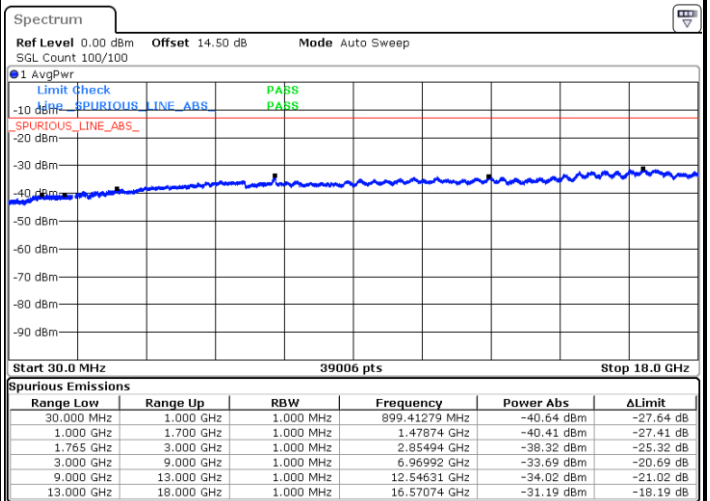

LTE Band 2 / 20MHz

Lowest Channel / QPSK

Lowest Channel / 16QAM

LTE Band 2 / 20MHz

Middle Channel / QPSK

Middle Channel / 16QAM

Highest Channel / QPSK

Highest Channel / 16QAM

LTE Band 4 / 1.4MHz

Lowest Channel / QPSK

Lowest Channel / 16QAM

Middle Channel / QPSK

Middle Channel / 16QAM

LTE Band 4 / 1.4MHz

Highest Channel / QPSK

Highest Channel / 16QAM

LTE Band 4 / 3MHz

Lowest Channel / QPSK

Lowest Channel / 16QAM

LTE Band 4 / 3MHz

Middle Channel / QPSK

Middle Channel / 16QAM

Highest Channel / QPSK

Highest Channel / 16QAM