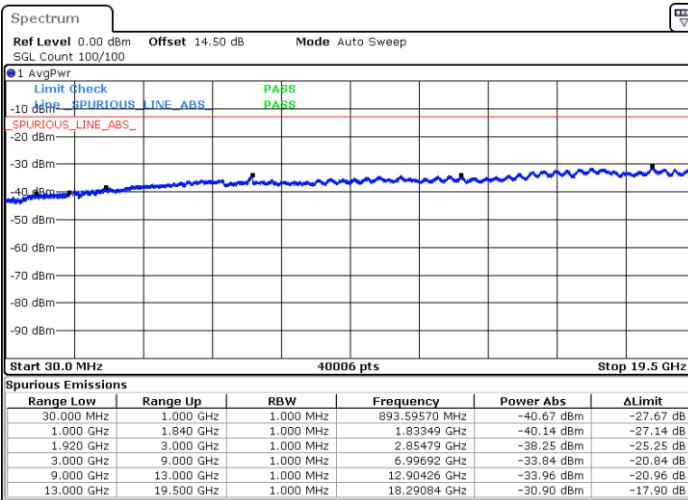

Lowest Band Edge / 1 RB

Highest Band Edge / 1 RB

Lowest Band Edge / Full RB

Highest Band Edge / Full RB

Conducted Spurious Emission

LTE Band 2 / 1.4MHz

Highest Channel / QPSK

Highest Channel / 16QAM

LTE Band 2 / 3MHz

Lowest Channel / QPSK

Lowest Channel / 16QAM

LTE Band 2 / 3MHz

Middle Channel / QPSK

Middle Channel / 16QAM

Highest Channel / QPSK

Highest Channel / 16QAM

LTE Band 2 / 5MHz

Lowest Channel / QPSK

Lowest Channel / 16QAM

Middle Channel / QPSK

Middle Channel / 16QAM

LTE Band 2 / 5MHz

Highest Channel / QPSK

Highest Channel / 16QAM

LTE Band 2 / 10MHz

Lowest Channel / QPSK

Lowest Channel / 16QAM

LTE Band 2 / 10MHz

Middle Channel / QPSK

Middle Channel / 16QAM

Highest Channel / QPSK

Highest Channel / 16QAM