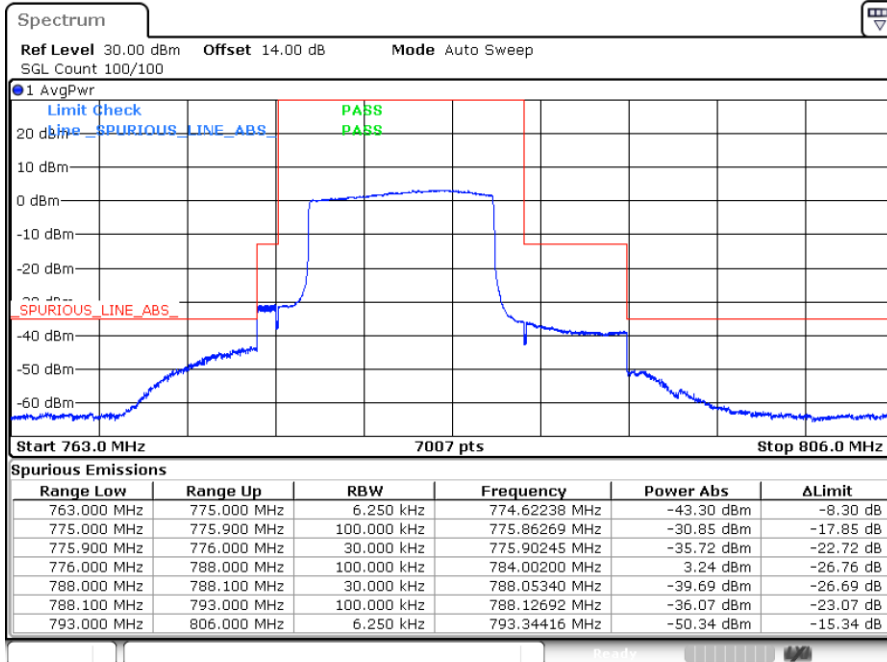

LTE Band 13 / 10MHz / QPSK

Lowest Band Edge / 1 RB

Highest Band Edge / 1 RB

Band Edge / Full RB

LTE Band 13 / 10MHz / 16QAM

Lowest Band Edge / 1 RB

Highest Band Edge / 1 RB

Band Edge / Full RB

LTE Band 17 / 5MHz / QPSK

Lowest Band Edge / 1 RB

Highest Band Edge / 1 RB

Lowest Band Edge / Full RB

Highest Band Edge / Full RB

LTE Band 17 / 5MHz / 16QAM

Lowest Band Edge / 1 RB

Highest Band Edge / 1 RB

Lowest Band Edge / Full RB

Highest Band Edge / Full RB

LTE Band 17 / 10MHz / QPSK

Lowest Band Edge / 1 RB

Highest Band Edge / 1 RB

Lowest Band Edge / Full RB

Highest Band Edge / Full RB

LTE Band 17 / 10MHz / 16QAM

Lowest Band Edge / 1 RB

Highest Band Edge / 1 RB

Lowest Band Edge / Full RB

Highest Band Edge / Full RB

Conducted Spurious Emission

LTE Band 2 / 1.4MHz

Highest Channel / QPSK

Highest Channel / 16QAM