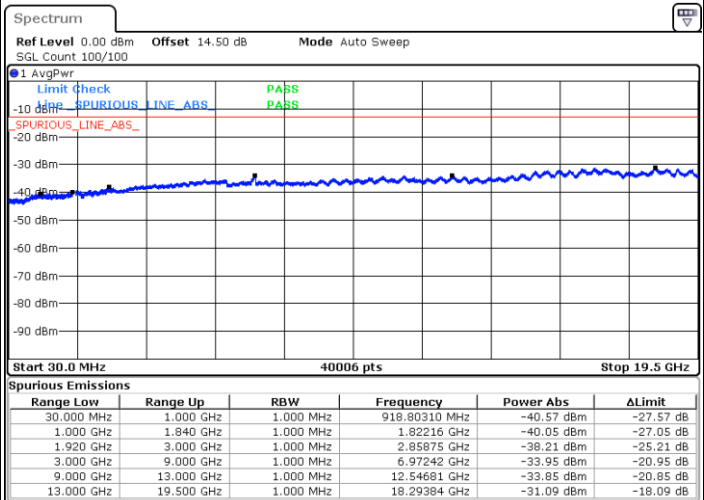

Lowest Band Edge / 1 RB

Highest Band Edge / 1 RB

Lowest Band Edge / Full RB

Highest Band Edge / Full RB

Conducted Spurious Emission

LTE Band 2 / 1.4MHz

Highest Channel / QPSK

Highest Channel / 16QAM

LTE Band 2 / 3MHz

Lowest Channel / QPSK

Lowest Channel / 16QAM

LTE Band 2 / 3MHz

Middle Channel / QPSK

Middle Channel / 16QAM

Highest Channel / QPSK

Highest Channel / 16QAM

LTE Band 2 / 5MHz

Lowest Channel / QPSK

Lowest Channel / 16QAM

Middle Channel / QPSK

Middle Channel / 16QAM

LTE Band 2 / 5MHz

Highest Channel / QPSK

Highest Channel / 16QAM

LTE Band 2 / 10MHz

Lowest Channel / QPSK

Lowest Channel / 16QAM

LTE Band 2 / 10MHz

Middle Channel / QPSK

Middle Channel / 16QAM

Highest Channel / QPSK

Highest Channel / 16QAM