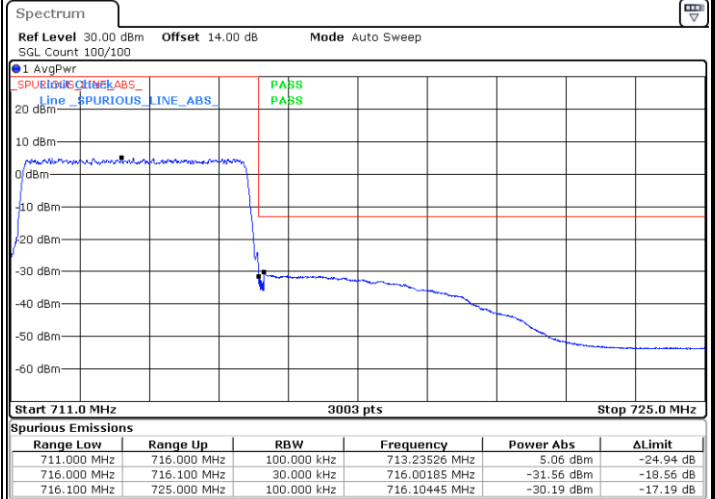

LTE Band 13 / 10MHz / QPSK

Lowest Band Edge / 1 RB

Highest Band Edge / 1 RB

Band Edge / Full RB

LTE Band 13 / 10MHz / 16QAM

Lowest Band Edge / 1 RB

Highest Band Edge / 1 RB

Band Edge / Full RB

LTE Band 17 / 5MHz / QPSK

Lowest Band Edge / 1 RB

Highest Band Edge / 1 RB

Lowest Band Edge / Full RB

Highest Band Edge / Full RB

LTE Band 17 / 5MHz / 16QAM

Lowest Band Edge / 1 RB

Highest Band Edge / 1 RB

Lowest Band Edge / Full RB

Highest Band Edge / Full RB

LTE Band 17 / 10MHz / QPSK

Lowest Band Edge / 1 RB

Highest Band Edge / 1 RB

Lowest Band Edge / Full RB

Highest Band Edge / Full RB

LTE Band 17 / 10MHz / 16QAM

Lowest Band Edge / 1 RB

Highest Band Edge / 1 RB

Lowest Band Edge / Full RB

Highest Band Edge / Full RB

Conducted Spurious Emission

LTE Band 2 / 1.4MHz

Highest Channel / QPSK

Highest Channel / 16QAM