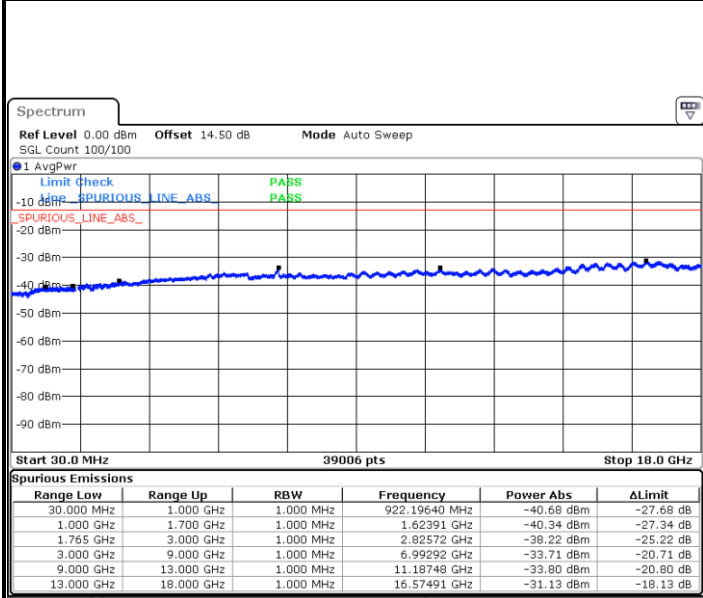

LTE Band 4 / 1.4MHz

Lowest Channel / QPSK

Lowest Channel / 16QAM

Middle Channel / QPSK

Middle Channel / 16QAM

LTE Band 4 / 1.4MHz

Highest Channel / QPSK

Highest Channel / 16QAM

LTE Band 4 / 3MHz

Lowest Channel / QPSK

Lowest Channel / 16QAM

LTE Band 4 / 3MHz

Middle Channel / QPSK

Middle Channel / 16QAM

Highest Channel / QPSK

Highest Channel / 16QAM

LTE Band 4 / 5MHz

Lowest Channel / QPSK

Lowest Channel / 16QAM

Middle Channel / QPSK

Middle Channel / 16QAM

LTE Band 4 / 5MHz

Highest Channel / QPSK

Highest Channel / 16QAM