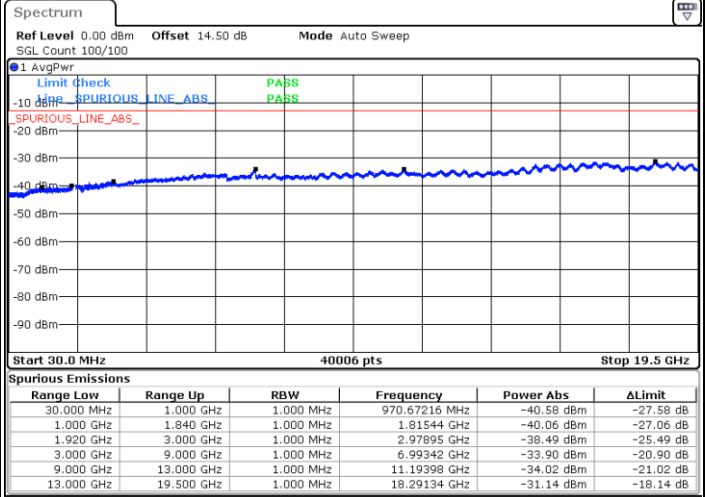

LTE Band 2 / 10MHz

Lowest Channel / QPSK

Lowest Channel / 16QAM

LTE Band 2 / 10MHz

Middle Channel / QPSK

Middle Channel / 16QAM

Highest Channel / QPSK

Highest Channel / 16QAM

LTE Band 2 / 15MHz

Lowest Channel / QPSK

Lowest Channel / 16QAM

Middle Channel / QPSK

Middle Channel / 16QAM

LTE Band 2 / 15MHz

Highest Channel / QPSK

Highest Channel / 16QAM

LTE Band 2 / 20MHz

Lowest Channel / QPSK

Lowest Channel / 16QAM

LTE Band 2 / 20MHz

Middle Channel / QPSK

Middle Channel / 16QAM

Highest Channel / QPSK

Highest Channel / 16QAM

LTE Band 4 / 1.4MHz

Lowest Channel / QPSK

Lowest Channel / 16QAM

Middle Channel / QPSK

Middle Channel / 16QAM

LTE Band 4 / 1.4MHz

Highest Channel / QPSK

Highest Channel / 16QAM