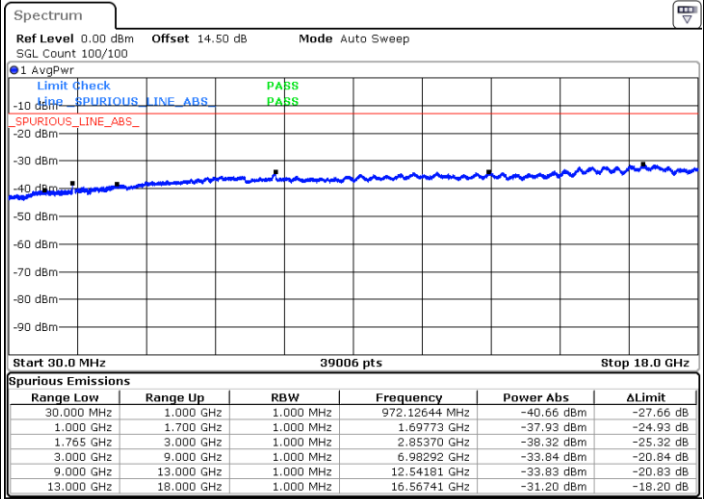

LTE Band 4 / 5MHz

Lowest Channel / QPSK

Lowest Channel / 16QAM

Middle Channel / QPSK

Middle Channel / 16QAM

LTE Band 4 / 5MHz

Highest Channel / QPSK

Highest Channel / 16QAM

LTE Band 4 / 10MHz

Lowest Channel / QPSK

Lowest Channel / 16QAM

LTE Band 4 / 10MHz

Middle Channel / QPSK

Middle Channel / 16QAM

Highest Channel / QPSK

Highest Channel / 16QAM

LTE Band 4 / 15MHz

Lowest Channel / QPSK

Lowest Channel / 16QAM

Middle Channel / QPSK

Middle Channel / 16QAM

LTE Band 4 / 15MHz

Highest Channel / QPSK

Highest Channel / 16QAM