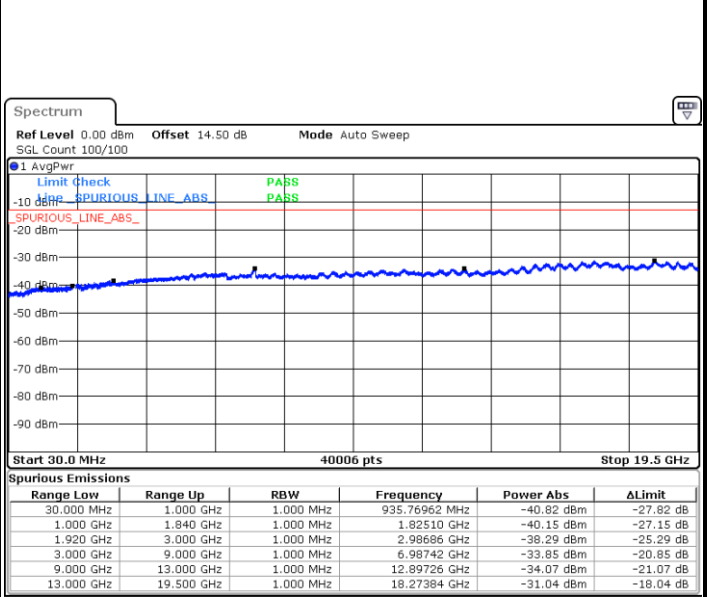

Lowest Band Edge / 1 RB

Highest Band Edge / 1 RB

Lowest Band Edge / Full RB

Highest Band Edge / Full RB

Conducted Spurious Emission

LTE Band 2 / 1.4MHz

Highest Channel / QPSK

Highest Channel / 16QAM

LTE Band 2 / 3MHz

Lowest Channel / QPSK

Lowest Channel / 16QAM

LTE Band 2 / 3MHz

Middle Channel / QPSK

Middle Channel / 16QAM

Highest Channel / QPSK

Highest Channel / 16QAM

LTE Band 2 / 5MHz

Lowest Channel / QPSK

Lowest Channel / 16QAM

Middle Channel / QPSK

Middle Channel / 16QAM

LTE Band 2 / 5MHz

Highest Channel / QPSK

Highest Channel / 16QAM

LTE Band 2 / 10MHz

Lowest Channel / QPSK

Lowest Channel / 16QAM

LTE Band 2 / 10MHz

Middle Channel / QPSK

Middle Channel / 16QAM

Highest Channel / QPSK

Highest Channel / 16QAM