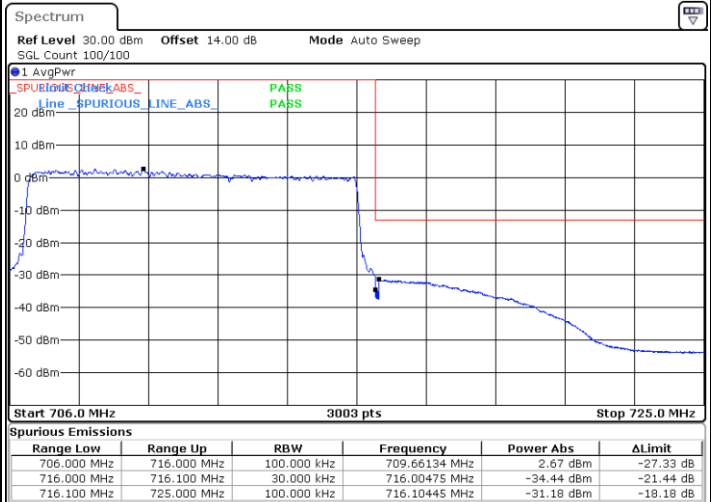

LTE Band 17 / 5MHz / QPSK

Lowest Band Edge / 1 RB

Highest Band Edge / 1 RB

Lowest Band Edge / Full RB

Highest Band Edge / Full RB

LTE Band 17 / 5MHz / 16QAM

Lowest Band Edge / 1 RB

Highest Band Edge / 1 RB

Lowest Band Edge / Full RB

Highest Band Edge / Full RB

LTE Band 17 / 10MHz / QPSK

Lowest Band Edge / 1 RB

Highest Band Edge / 1 RB

Lowest Band Edge / Full RB

Highest Band Edge / Full RB

LTE Band 17 / 10MHz / 16QAM

Lowest Band Edge / 1 RB

Highest Band Edge / 1 RB

Lowest Band Edge / Full RB

Highest Band Edge / Full RB

Conducted Spurious Emission

LTE Band 2 / 1.4MHz

Highest Channel / QPSK

Highest Channel / 16QAM

LTE Band 2 / 3MHz

Lowest Channel / QPSK

Lowest Channel / 16QAM

LTE Band 2 / 3MHz

Middle Channel / QPSK

Middle Channel / 16QAM

Highest Channel / QPSK

Highest Channel / 16QAM