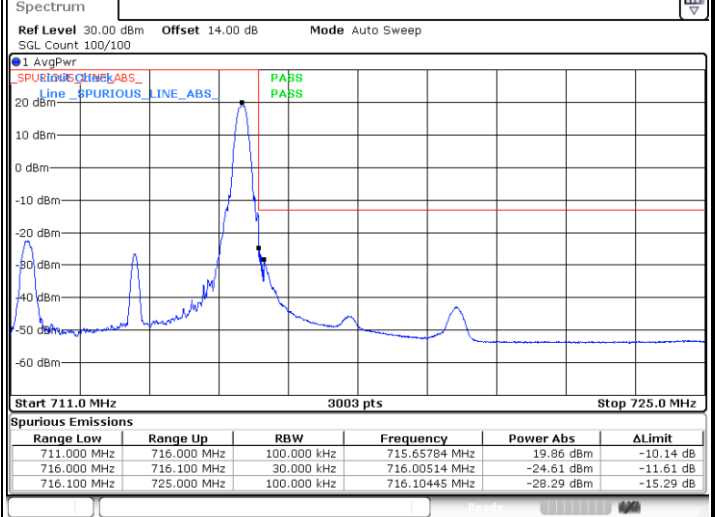

LTE Band 13 / 10MHz / QPSK

Lowest Band Edge / 1 RB

Highest Band Edge / 1 RB

Band Edge / Full RB

LTE Band 13 / 10MHz / 16QAM

Lowest Band Edge / 1 RB

Highest Band Edge / 1 RB

Band Edge / Full RB

LTE Band 17 / 5MHz / QPSK

Lowest Band Edge / 1 RB

Highest Band Edge / 1 RB

Lowest Band Edge / Full RB

Highest Band Edge / Full RB

LTE Band 17 / 5MHz / 16QAM

Lowest Band Edge / 1 RB

Highest Band Edge / 1 RB

Lowest Band Edge / Full RB

Highest Band Edge / Full RB

LTE Band 17 / 10MHz / QPSK

Lowest Band Edge / 1 RB

Highest Band Edge / 1 RB

Lowest Band Edge / Full RB

Highest Band Edge / Full RB

LTE Band 17 / 10MHz / 16QAM

Lowest Band Edge / 1 RB

Highest Band Edge / 1 RB

Lowest Band Edge / Full RB

Highest Band Edge / Full RB

Conducted Spurious Emission

LTE Band 2 / 1.4MHz

Highest Channel / QPSK

Highest Channel / 16QAM