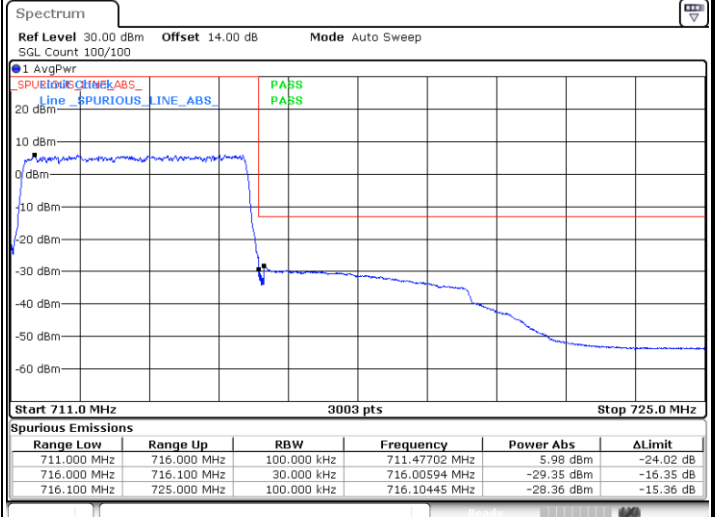

LTE Band 13 / 10MHz / QPSK

Lowest Band Edge / 1 RB

Highest Band Edge / 1 RB

Band Edge / Full RB

LTE Band 13 / 10MHz / 16QAM

Lowest Band Edge / 1 RB

Highest Band Edge / 1 RB

Band Edge / Full RB

LTE Band 17 / 5MHz / QPSK

Lowest Band Edge / 1 RB

Highest Band Edge / 1 RB

Lowest Band Edge / Full RB

Highest Band Edge / Full RB

LTE Band 17 / 5MHz / 16QAM

Lowest Band Edge / 1 RB

Highest Band Edge / 1 RB

Lowest Band Edge / Full RB

Highest Band Edge / Full RB

LTE Band 17 / 10MHz / QPSK

Lowest Band Edge / 1 RB

Highest Band Edge / 1 RB

Lowest Band Edge / Full RB

Highest Band Edge / Full RB

LTE Band 17 / 10MHz / 16QAM

Lowest Band Edge / 1 RB

Highest Band Edge / 1 RB

Lowest Band Edge / Full RB

Highest Band Edge / Full RB

Conducted Spurious Emission

LTE Band 2 / 1.4MHz

Highest Channel / QPSK

Highest Channel / 16QAM