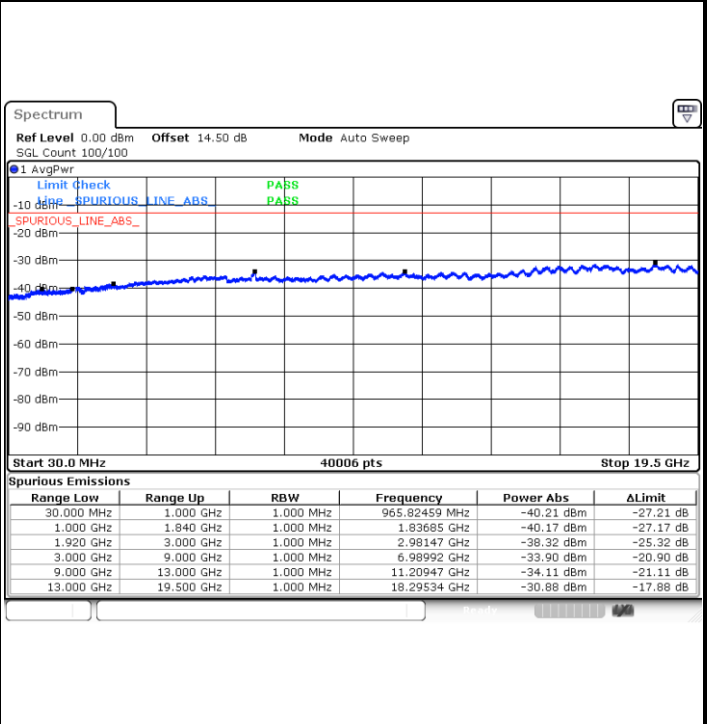

Lowest Band Edge / Full RB

Highest Band Edge / Full RB

LTE Band 17 / 10MHz / QPSK

Lowest Band Edge / 1 RB

Highest Band Edge / 1 RB

Lowest Band Edge / Full RB

Highest Band Edge / Full RB

LTE Band 17 / 10MHz / 16QAM

Lowest Band Edge / 1 RB

Highest Band Edge / 1 RB

Lowest Band Edge / Full RB

Highest Band Edge / Full RB

Conducted Spurious Emission

LTE Band 2 / 1.4MHz

Highest Channel / QPSK

Highest Channel / 16QAM

LTE Band 2 / 3MHz

Lowest Channel / QPSK

Lowest Channel / 16QAM

LTE Band 2 / 3MHz

Middle Channel / QPSK

Middle Channel / 16QAM

Highest Channel / QPSK

Highest Channel / 16QAM

LTE Band 2 / 5MHz

Lowest Channel / QPSK

Lowest Channel / 16QAM

Middle Channel / QPSK

Middle Channel / 16QAM

LTE Band 2 / 5MHz

Highest Channel / QPSK

Highest Channel / 16QAM