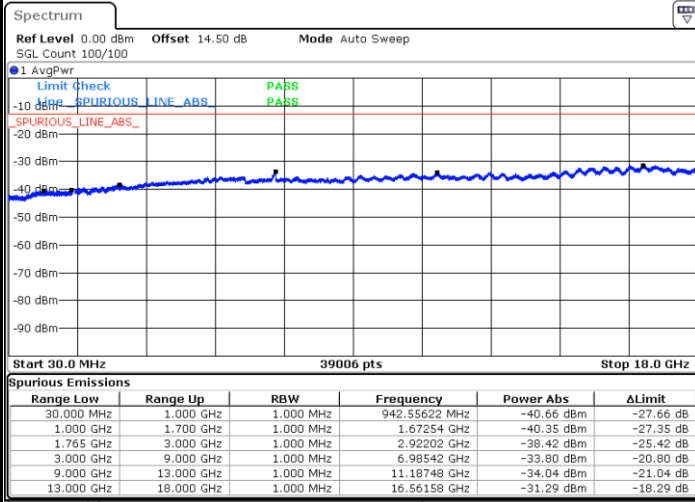

LTE Band 2 / 20MHz

Lowest Channel / QPSK

Lowest Channel / 16QAM

LTE Band 2 / 20MHz

Middle Channel / QPSK

Middle Channel / 16QAM

Highest Channel / QPSK

Highest Channel / 16QAM

LTE Band 4 / 1.4MHz

Lowest Channel / QPSK

Lowest Channel / 16QAM

Middle Channel / QPSK

Middle Channel / 16QAM

LTE Band 4 / 1.4MHz

Highest Channel / QPSK

Highest Channel / 16QAM

LTE Band 4 / 3MHz

Lowest Channel / QPSK

Lowest Channel / 16QAM

LTE Band 4 / 3MHz

Middle Channel / QPSK

Middle Channel / 16QAM

Highest Channel / QPSK

Highest Channel / 16QAM