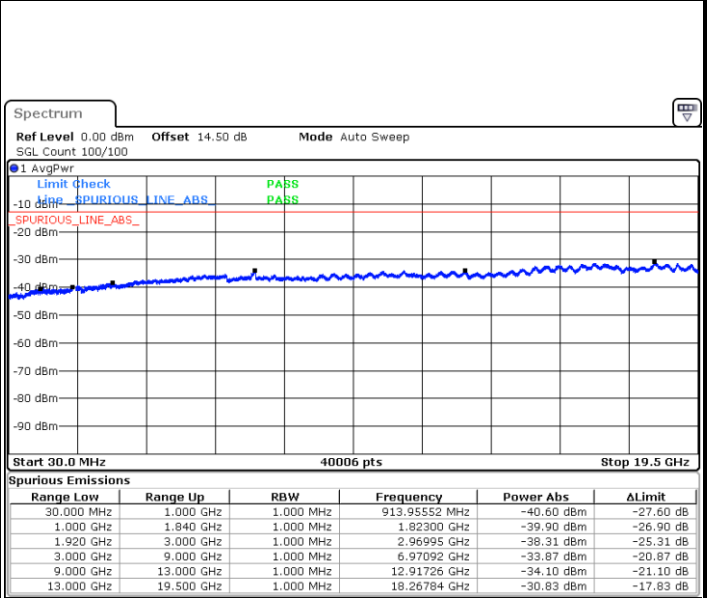

Lowest Band Edge / Full RB

Highest Band Edge / Full RB

LTE Band 17 / 10MHz / QPSK

Lowest Band Edge / 1 RB

Highest Band Edge / 1 RB

Lowest Band Edge / Full RB

Highest Band Edge / Full RB

LTE Band 17 / 10MHz / 16QAM

Lowest Band Edge / 1 RB

Highest Band Edge / 1 RB

Lowest Band Edge / Full RB

Highest Band Edge / Full RB

Conducted Spurious Emission

LTE Band 2 / 1.4MHz

Highest Channel / QPSK

Highest Channel / 16QAM

LTE Band 2 / 3MHz

Lowest Channel / QPSK

Lowest Channel / 16QAM

LTE Band 2 / 3MHz

Middle Channel / QPSK

Middle Channel / 16QAM

Highest Channel / QPSK

Highest Channel / 16QAM

LTE Band 2 / 5MHz

Lowest Channel / QPSK

Lowest Channel / 16QAM

Middle Channel / QPSK

Middle Channel / 16QAM

LTE Band 2 / 5MHz

Highest Channel / QPSK

Highest Channel / 16QAM