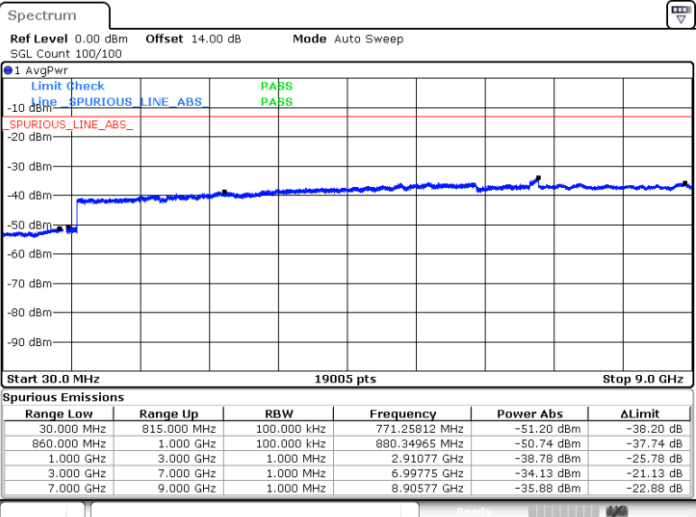

LTE Band 4 / 10MHz

Lowest Channel / QPSK

Lowest Channel / 16QAM

LTE Band 4 / 10MHz

Middle Channel / QPSK

Middle Channel / 16QAM

Highest Channel / QPSK

Highest Channel / 16QAM

LTE Band 4 / 15MHz

Lowest Channel / QPSK

Lowest Channel / 16QAM

Middle Channel / QPSK

Middle Channel / 16QAM

LTE Band 4 / 15MHz

Highest Channel / QPSK

Highest Channel / 16QAM

LTE Band 4 / 20MHz

Lowest Channel / QPSK

Lowest Channel / 16QAM

LTE Band 4 / 20MHz

Middle Channel / QPSK

Middle Channel / 16QAM

Highest Channel / QPSK

Highest Channel / 16QAM

LTE Band 5 / 1.4MHz

Lowest Channel / QPSK

Lowest Channel / 16QAM

Middle Channel / QPSK

Middle Channel / 16QAM

LTE Band 5 / 1.4MHz

Highest Channel / QPSK

Highest Channel / 16QAM