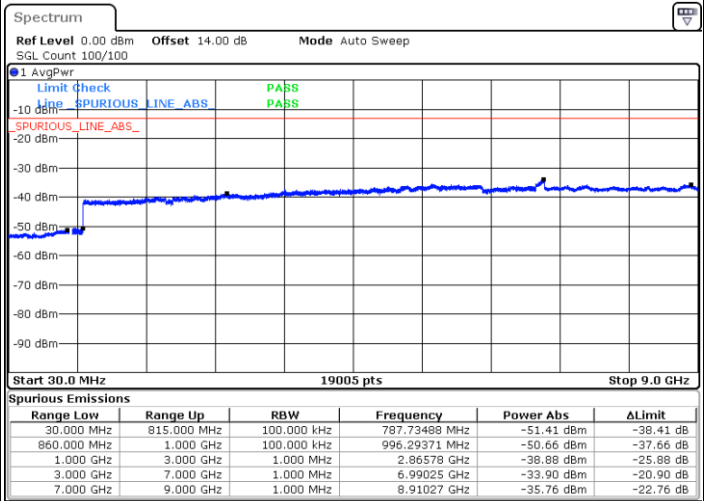

LTE Band 4 / 20MHz

Lowest Channel / QPSK

Lowest Channel / 16QAM

LTE Band 4 / 20MHz

Middle Channel / QPSK

Middle Channel / 16QAM

Highest Channel / QPSK

Highest Channel / 16QAM

LTE Band 5 / 1.4MHz

Lowest Channel / QPSK

Lowest Channel / 16QAM

Middle Channel / QPSK

Middle Channel / 16QAM

LTE Band 5 / 1.4MHz

Highest Channel / QPSK

Highest Channel / 16QAM

LTE Band 5 / 3MHz

Lowest Channel / QPSK

Lowest Channel / 16QAM

LTE Band 5 / 3MHz

Middle Channel / QPSK

Middle Channel / 16QAM

Highest Channel / QPSK

Highest Channel / 16QAM