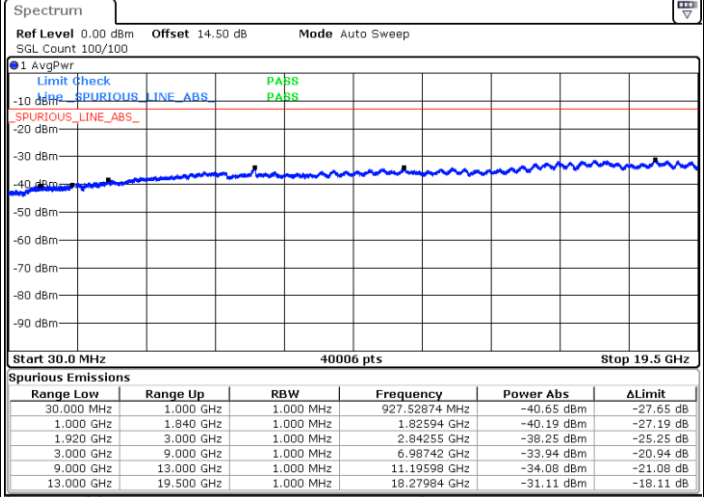

Lowest Band Edge / 1 RB

Highest Band Edge / 1 RB

Lowest Band Edge / Full RB

Highest Band Edge / Full RB

Conducted Spurious Emission

LTE Band 2 / 1.4MHz

Highest Channel / QPSK

Highest Channel / 16QAM

LTE Band 2 / 3MHz

Lowest Channel / QPSK

Lowest Channel / 16QAM

LTE Band 2 / 3MHz

Middle Channel / QPSK

Middle Channel / 16QAM

Highest Channel / QPSK

Highest Channel / 16QAM

LTE Band 2 / 5MHz

Lowest Channel / QPSK

Lowest Channel / 16QAM

Middle Channel / QPSK

Middle Channel / 16QAM

LTE Band 2 / 5MHz

Highest Channel / QPSK

Highest Channel / 16QAM

LTE Band 2 / 10MHz

Lowest Channel / QPSK

Lowest Channel / 16QAM

LTE Band 2 / 10MHz

Middle Channel / QPSK

Middle Channel / 16QAM

Highest Channel / QPSK

Highest Channel / 16QAM