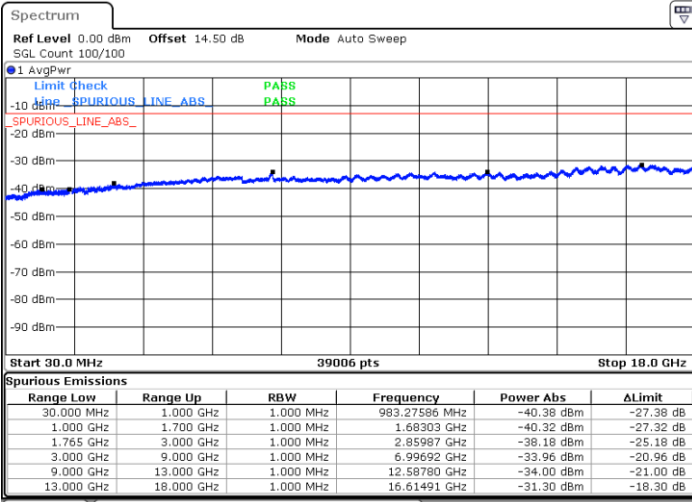

LTE Band 4 / 10MHz

Lowest Channel / QPSK

Lowest Channel / 16QAM

LTE Band 4 / 10MHz

Middle Channel / QPSK

Middle Channel / 16QAM

Highest Channel / QPSK

Highest Channel / 16QAM

LTE Band 4 / 15MHz

Lowest Channel / QPSK

Lowest Channel / 16QAM

Middle Channel / QPSK

Middle Channel / 16QAM

LTE Band 4 / 15MHz

Highest Channel / QPSK

Highest Channel / 16QAM

LTE Band 4 / 20MHz

Lowest Channel / QPSK

Lowest Channel / 16QAM

LTE Band 4 / 20MHz

Middle Channel / QPSK

Middle Channel / 16QAM

Highest Channel / QPSK

Highest Channel / 16QAM

LTE Band 5 / 1.4MHz

Lowest Channel / QPSK

Lowest Channel / 16QAM

Middle Channel / QPSK

Middle Channel / 16QAM

LTE Band 5 / 1.4MHz

Highest Channel / QPSK

Highest Channel / 16QAM