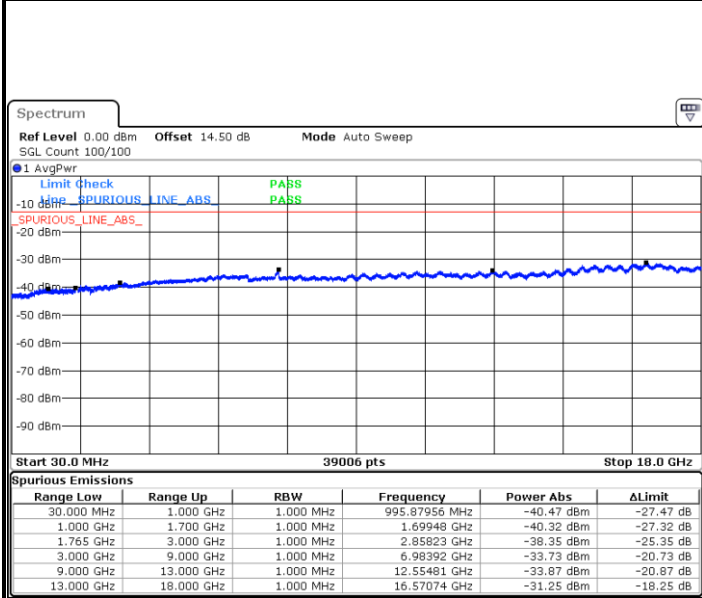

LTE Band 4 / 1.4MHz

Lowest Channel / QPSK

Lowest Channel / 16QAM

Middle Channel / QPSK

Middle Channel / 16QAM

LTE Band 4 / 1.4MHz

Highest Channel / QPSK

Highest Channel / 16QAM

LTE Band 4 / 3MHz

Lowest Channel / QPSK

Lowest Channel / 16QAM

LTE Band 4 / 3MHz

Middle Channel / QPSK

Middle Channel / 16QAM

Highest Channel / QPSK

Highest Channel / 16QAM

LTE Band 4 / 5MHz

Lowest Channel / QPSK

Lowest Channel / 16QAM

Middle Channel / QPSK

Middle Channel / 16QAM

LTE Band 4 / 5MHz

Highest Channel / QPSK

Highest Channel / 16QAM

LTE Band 4 / 10MHz

Lowest Channel / QPSK

Lowest Channel / 16QAM

LTE Band 4 / 10MHz

Middle Channel / QPSK

Middle Channel / 16QAM

Highest Channel / QPSK

Highest Channel / 16QAM