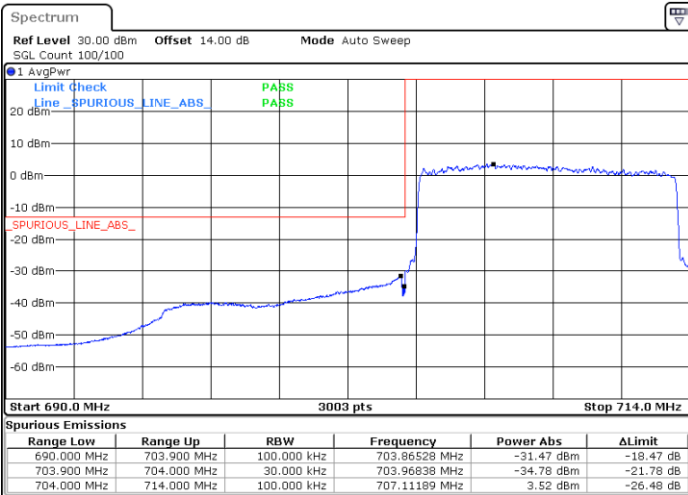

LTE Band 17 / 5MHz / QPSK

Lowest Band Edge / 1 RB

Highest Band Edge / 1 RB

Lowest Band Edge / Full RB

Highest Band Edge / Full RB

LTE Band 17 / 5MHz / 16QAM

Lowest Band Edge / 1 RB

Highest Band Edge / 1 RB

Lowest Band Edge / Full RB

Highest Band Edge / Full RB

LTE Band 17 / 10MHz / QPSK

Lowest Band Edge / 1 RB

Highest Band Edge / 1 RB

Lowest Band Edge / Full RB

Highest Band Edge / Full RB

LTE Band 17 / 10MHz / 16QAM

Lowest Band Edge / 1 RB

Highest Band Edge / 1 RB

Lowest Band Edge / Full RB

Highest Band Edge / Full RB

Conducted Spurious Emission

LTE Band 2 / 1.4MHz

Highest Channel / QPSK

Highest Channel / 16QAM

LTE Band 2 / 3MHz

Lowest Channel / QPSK

Lowest Channel / 16QAM

LTE Band 2 / 3MHz

Middle Channel / QPSK

Middle Channel / 16QAM

Highest Channel / QPSK

Highest Channel / 16QAM