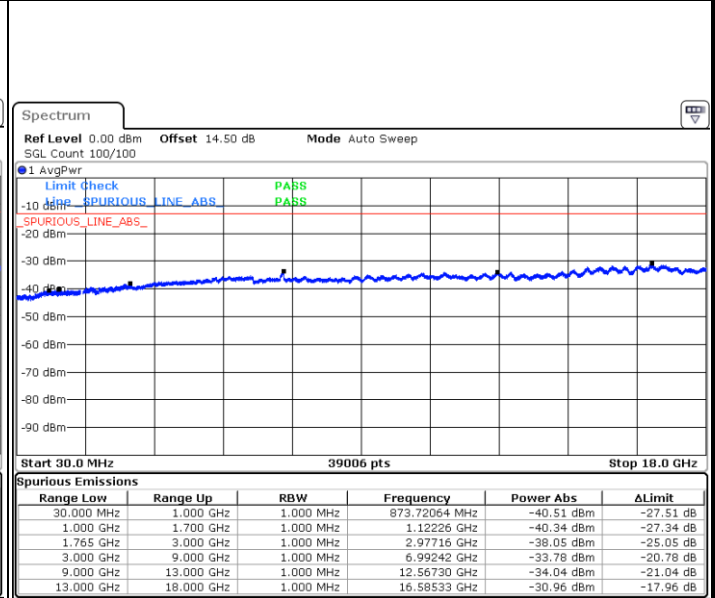

LTE Band 4 / 5MHz

Lowest Channel / QPSK

Lowest Channel / 16QAM

Middle Channel / QPSK

Middle Channel / 16QAM

LTE Band 4 / 5MHz

Highest Channel / QPSK

Highest Channel / 16QAM

LTE Band 4 / 10MHz

Lowest Channel / QPSK

Lowest Channel / 16QAM

LTE Band 4 / 10MHz

Middle Channel / QPSK

Middle Channel / 16QAM

Highest Channel / QPSK

Highest Channel / 16QAM

LTE Band 4 / 15MHz

Lowest Channel / QPSK

Lowest Channel / 16QAM

Middle Channel / QPSK

Middle Channel / 16QAM

LTE Band 4 / 15MHz

Highest Channel / QPSK

Highest Channel / 16QAM

LTE Band 4 / 20MHz

Lowest Channel / QPSK

Lowest Channel / 16QAM

LTE Band 4 / 20MHz

Middle Channel / QPSK

Middle Channel / 16QAM

Highest Channel / QPSK

Highest Channel / 16QAM