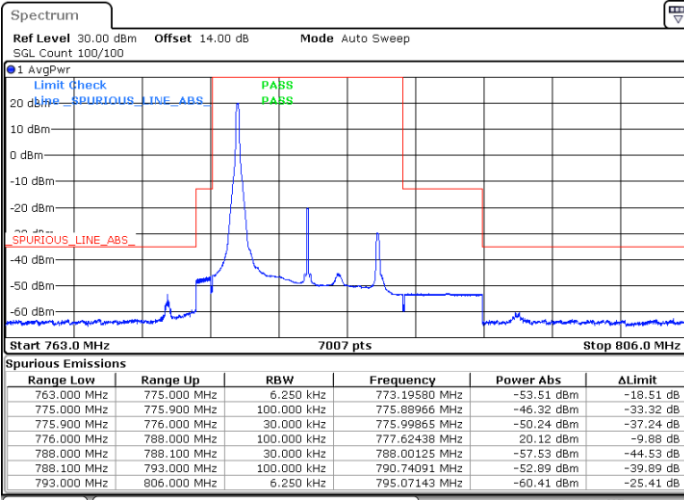

LTE Band 13 / 10MHz / QPSK

Lowest Band Edge / 1 RB

Highest Band Edge / 1 RB

Band Edge / Full RB

LTE Band 13 / 10MHz / 16QAM

Lowest Band Edge / 1 RB

Highest Band Edge / 1 RB

Band Edge / Full RB

LTE Band 17 / 5MHz / QPSK

Lowest Band Edge / 1 RB

Highest Band Edge / 1 RB

Lowest Band Edge / Full RB

Highest Band Edge / Full RB

LTE Band 17 / 5MHz / 16QAM

Lowest Band Edge / 1 RB

Highest Band Edge / 1 RB

Lowest Band Edge / Full RB

Highest Band Edge / Full RB

LTE Band 17 / 10MHz / QPSK

Lowest Band Edge / 1 RB

Highest Band Edge / 1 RB

Lowest Band Edge / Full RB

Highest Band Edge / Full RB

LTE Band 17 / 10MHz / 16QAM

Lowest Band Edge / 1 RB

Highest Band Edge / 1 RB

Lowest Band Edge / Full RB

Highest Band Edge / Full RB

Conducted Spurious Emission

LTE Band 2 / 1.4MHz

Highest Channel / QPSK

Highest Channel / 16QAM