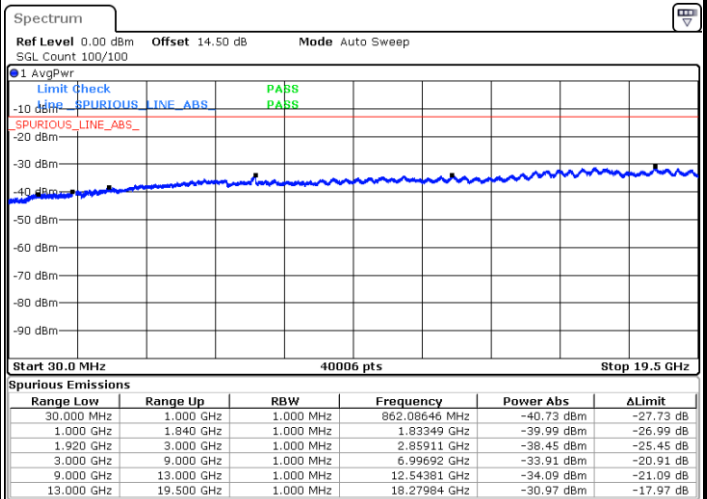

Lowest Band Edge / 1 RB

Highest Band Edge / 1 RB

Lowest Band Edge / Full RB

Highest Band Edge / Full RB

Conducted Spurious Emission

LTE Band 2 / 1.4MHz

Highest Channel / QPSK

Highest Channel / 16QAM

LTE Band 2 / 3MHz

Lowest Channel / QPSK

Lowest Channel / 16QAM

LTE Band 2 / 3MHz

Middle Channel / QPSK

Middle Channel / 16QAM

Highest Channel / QPSK

Highest Channel / 16QAM

LTE Band 2 / 5MHz

Lowest Channel / QPSK

Lowest Channel / 16QAM

Middle Channel / QPSK

Middle Channel / 16QAM

LTE Band 2 / 5MHz

Highest Channel / QPSK

Highest Channel / 16QAM

LTE Band 2 / 10MHz

Lowest Channel / QPSK

Lowest Channel / 16QAM

LTE Band 2 / 10MHz

Middle Channel / QPSK

Middle Channel / 16QAM

Highest Channel / QPSK

Highest Channel / 16QAM