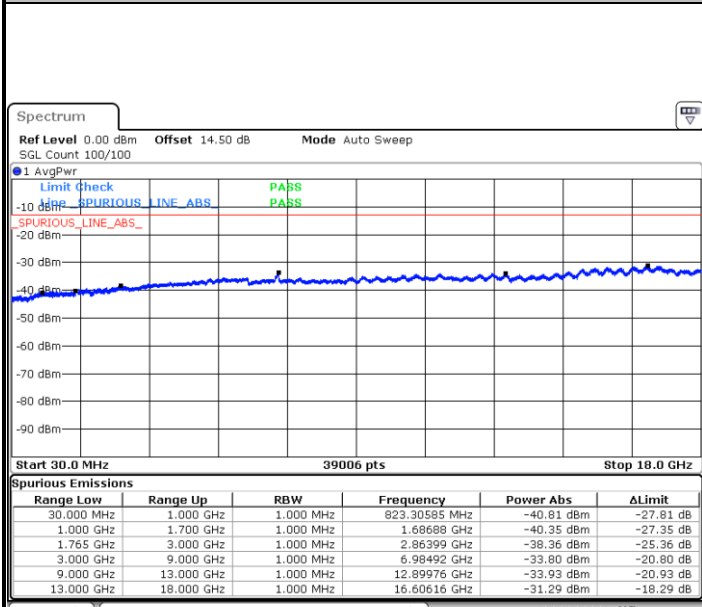

LTE Band 4 / 3MHz

Lowest Channel / QPSK

Lowest Channel / 16QAM

LTE Band 4 / 3MHz

Middle Channel / QPSK

Middle Channel / 16QAM

Highest Channel / QPSK

Highest Channel / 16QAM

LTE Band 4 / 5MHz

Lowest Channel / QPSK

Lowest Channel / 16QAM

Middle Channel / QPSK

Middle Channel / 16QAM

LTE Band 4 / 5MHz

Highest Channel / QPSK

Highest Channel / 16QAM

LTE Band 4 / 10MHz

Lowest Channel / QPSK

Lowest Channel / 16QAM

LTE Band 4 / 10MHz

Middle Channel / QPSK

Middle Channel / 16QAM

Highest Channel / QPSK

Highest Channel / 16QAM