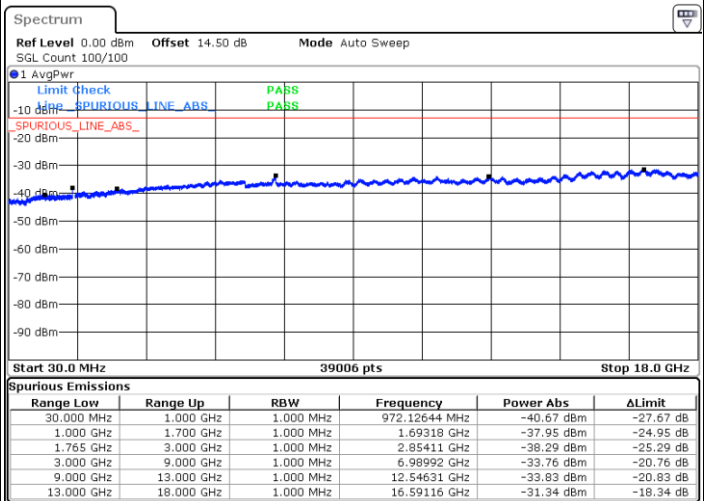

LTE Band 4 / 5MHz

Lowest Channel / QPSK

Lowest Channel / 16QAM

Middle Channel / QPSK

Middle Channel / 16QAM

LTE Band 4 / 5MHz

Highest Channel / QPSK

Highest Channel / 16QAM

LTE Band 4 / 10MHz

Lowest Channel / QPSK

Lowest Channel / 16QAM

LTE Band 4 / 10MHz

Middle Channel / QPSK

Middle Channel / 16QAM

Highest Channel / QPSK

Highest Channel / 16QAM

LTE Band 4 / 15MHz

Lowest Channel / QPSK

Lowest Channel / 16QAM

Middle Channel / QPSK

Middle Channel / 16QAM

LTE Band 4 / 15MHz

Highest Channel / QPSK

Highest Channel / 16QAM

LTE Band 4 / 20MHz

Lowest Channel / QPSK

Lowest Channel / 16QAM

LTE Band 4 / 20MHz

Middle Channel / QPSK

Middle Channel / 16QAM

Highest Channel / QPSK

Highest Channel / 16QAM