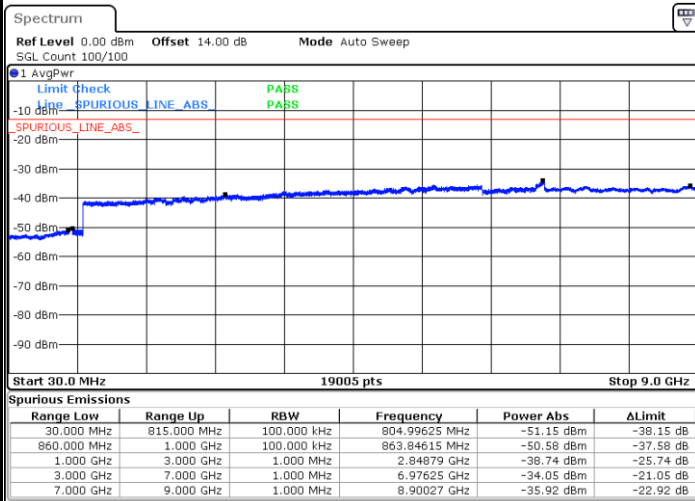

LTE Band 4 / 20MHz

Lowest Channel / QPSK

Lowest Channel / 16QAM

LTE Band 4 / 20MHz

Middle Channel / QPSK

Middle Channel / 16QAM

Highest Channel / QPSK

Highest Channel / 16QAM

LTE Band 5 / 1.4MHz

Lowest Channel / QPSK

Lowest Channel / 16QAM

Middle Channel / QPSK

Middle Channel / 16QAM

LTE Band 5 / 1.4MHz

Highest Channel / QPSK

Highest Channel / 16QAM

LTE Band 5 / 3MHz

Lowest Channel / QPSK

Lowest Channel / 16QAM

LTE Band 5 / 3MHz

Middle Channel / QPSK

Middle Channel / 16QAM

Highest Channel / QPSK

Highest Channel / 16QAM