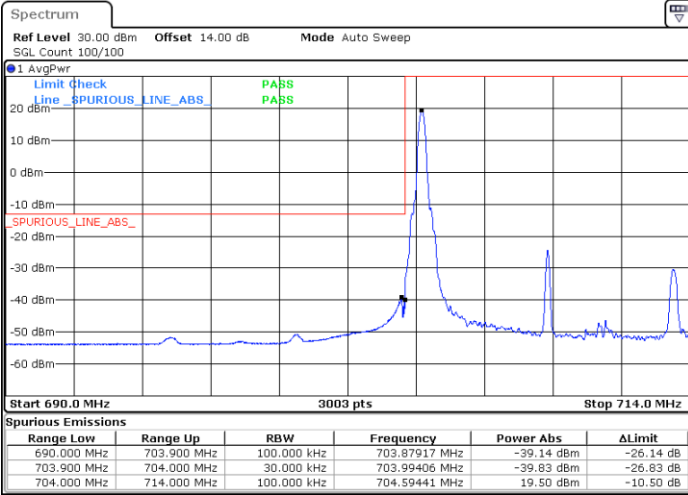

LTE Band 17 / 5MHz / QPSK

Lowest Band Edge / 1 RB

Highest Band Edge / 1 RB

Lowest Band Edge / Full RB

Highest Band Edge / Full RB

LTE Band 17 / 5MHz / 16QAM

Lowest Band Edge / 1 RB

Highest Band Edge / 1 RB

Lowest Band Edge / Full RB

Highest Band Edge / Full RB

LTE Band 17 / 10MHz / QPSK

Lowest Band Edge / 1 RB

Highest Band Edge / 1 RB

Lowest Band Edge / Full RB

Highest Band Edge / Full RB

LTE Band 17 / 10MHz / 16QAM

Lowest Band Edge / 1 RB

Highest Band Edge / 1 RB

Lowest Band Edge / Full RB

Highest Band Edge / Full RB

Conducted Spurious Emission

LTE Band 2 / 1.4MHz

Highest Channel / QPSK

Highest Channel / 16QAM

LTE Band 2 / 3MHz

Lowest Channel / QPSK

Lowest Channel / 16QAM

LTE Band 2 / 3MHz

Middle Channel / QPSK

Middle Channel / 16QAM

Highest Channel / QPSK

Highest Channel / 16QAM