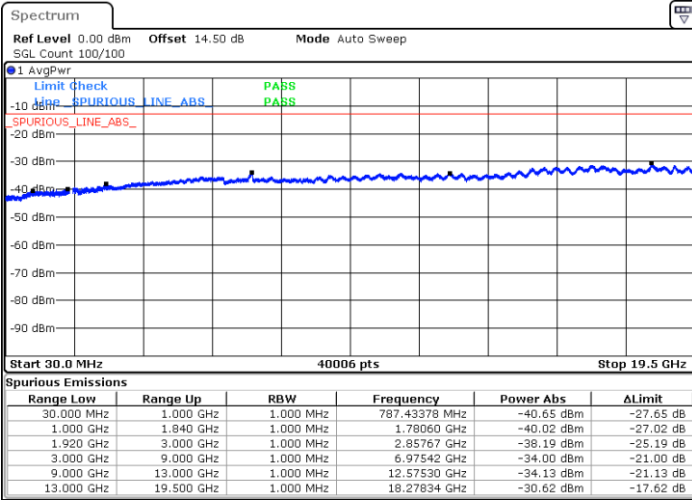

LTE Band 2 / 3MHz

Lowest Channel / QPSK

Lowest Channel / 16QAM

LTE Band 2 / 3MHz

Middle Channel / QPSK

Middle Channel / 16QAM

Highest Channel / QPSK

Highest Channel / 16QAM

LTE Band 2 / 5MHz

Lowest Channel / QPSK

Lowest Channel / 16QAM

Middle Channel / QPSK

Middle Channel / 16QAM

LTE Band 2 / 5MHz

Highest Channel / QPSK

Highest Channel / 16QAM

LTE Band 2 / 10MHz

Lowest Channel / QPSK

Lowest Channel / 16QAM

LTE Band 2 / 10MHz

Middle Channel / QPSK

Middle Channel / 16QAM

Highest Channel / QPSK

Highest Channel / 16QAM

LTE Band 2 / 15MHz

Lowest Channel / QPSK

Lowest Channel / 16QAM

Middle Channel / QPSK

Middle Channel / 16QAM

LTE Band 2 / 15MHz

Highest Channel / QPSK

Highest Channel / 16QAM