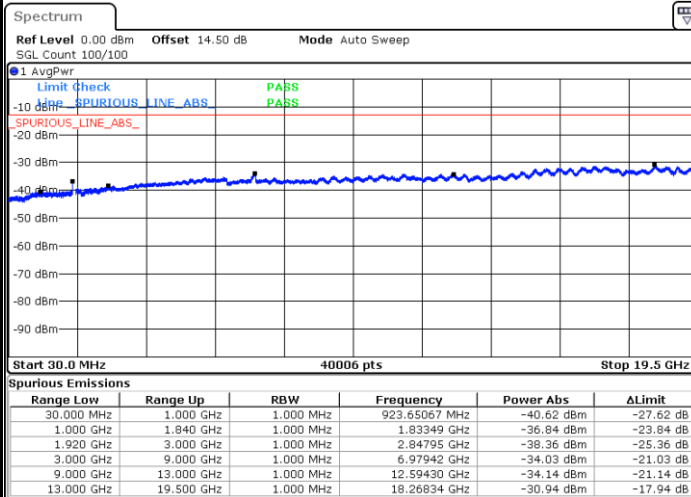

LTE Band 2 / 10MHz

Lowest Channel / QPSK

Lowest Channel / 16QAM

LTE Band 2 / 10MHz

Middle Channel / QPSK

Middle Channel / 16QAM

Highest Channel / QPSK

Highest Channel / 16QAM

LTE Band 2 / 15MHz

Lowest Channel / QPSK

Lowest Channel / 16QAM

Middle Channel / QPSK

Middle Channel / 16QAM

LTE Band 2 / 15MHz

Highest Channel / QPSK

Highest Channel / 16QAM

LTE Band 2 / 20MHz

Lowest Channel / QPSK

Lowest Channel / 16QAM

LTE Band 2 / 20MHz

Middle Channel / QPSK

Middle Channel / 16QAM

Highest Channel / QPSK

Highest Channel / 16QAM

LTE Band 4 / 1.4MHz

Lowest Channel / QPSK

Lowest Channel / 16QAM

Middle Channel / QPSK

Middle Channel / 16QAM

LTE Band 4 / 1.4MHz

Highest Channel / QPSK

Highest Channel / 16QAM