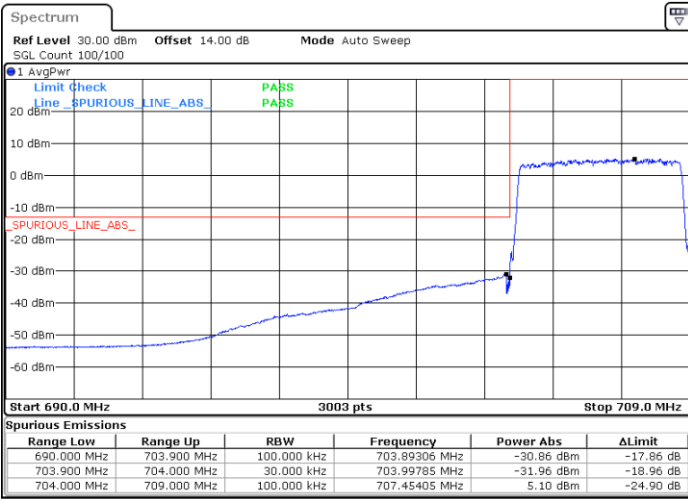

LTE Band 13 / 10MHz / QPSK

Lowest Band Edge / 1 RB

Highest Band Edge / 1 RB

Band Edge / Full RB

LTE Band 13 / 10MHz / 16QAM

Lowest Band Edge / 1 RB

Highest Band Edge / 1 RB

Band Edge / Full RB

LTE Band 17 / 5MHz / QPSK

Lowest Band Edge / 1 RB

Highest Band Edge / 1 RB

Lowest Band Edge / Full RB

Highest Band Edge / Full RB

LTE Band 17 / 5MHz / 16QAM

Lowest Band Edge / 1 RB

Highest Band Edge / 1 RB

Lowest Band Edge / Full RB

Highest Band Edge / Full RB

LTE Band 17 / 10MHz / QPSK

Lowest Band Edge / 1 RB

Highest Band Edge / 1 RB

Lowest Band Edge / Full RB

Highest Band Edge / Full RB

LTE Band 17 / 10MHz / 16QAM

Lowest Band Edge / 1 RB

Highest Band Edge / 1 RB

Lowest Band Edge / Full RB

Highest Band Edge / Full RB

Conducted Spurious Emission

LTE Band 2 / 1.4MHz

Highest Channel / QPSK

Highest Channel / 16QAM