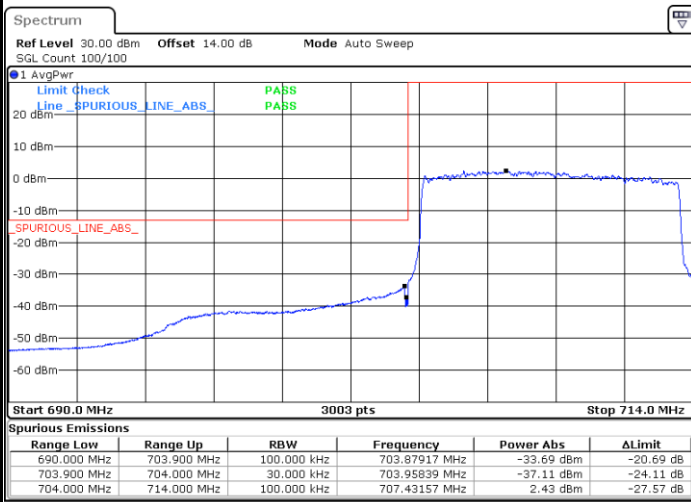

LTE Band 17 / 5MHz / QPSK

Lowest Band Edge / 1 RB

Highest Band Edge / 1 RB

Lowest Band Edge / Full RB

Highest Band Edge / Full RB

LTE Band 17 / 5MHz / 16QAM

Lowest Band Edge / 1 RB

Highest Band Edge / 1 RB

Lowest Band Edge / Full RB

Highest Band Edge / Full RB

LTE Band 17 / 10MHz / QPSK

Lowest Band Edge / 1 RB

Highest Band Edge / 1 RB

Lowest Band Edge / Full RB

Highest Band Edge / Full RB

LTE Band 17 / 10MHz / 16QAM

Lowest Band Edge / 1 RB

Highest Band Edge / 1 RB

Lowest Band Edge / Full RB

Highest Band Edge / Full RB

Conducted Spurious Emission

LTE Band 2 / 1.4MHz

Highest Channel / QPSK

Highest Channel / 16QAM