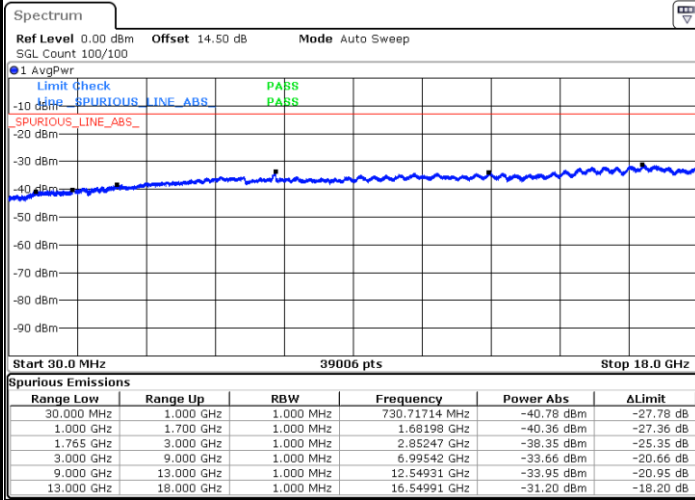

LTE Band 4 / 3MHz

Lowest Channel / QPSK

Lowest Channel / 16QAM

LTE Band 4 / 3MHz

Middle Channel / QPSK

Middle Channel / 16QAM

Highest Channel / QPSK

Highest Channel / 16QAM

LTE Band 4 / 5MHz

Lowest Channel / QPSK

Lowest Channel / 16QAM

Middle Channel / QPSK

Middle Channel / 16QAM

LTE Band 4 / 5MHz

Highest Channel / QPSK

Highest Channel / 16QAM

LTE Band 4 / 10MHz

Lowest Channel / QPSK

Lowest Channel / 16QAM

LTE Band 4 / 10MHz

Middle Channel / QPSK

Middle Channel / 16QAM

Highest Channel / QPSK

Highest Channel / 16QAM