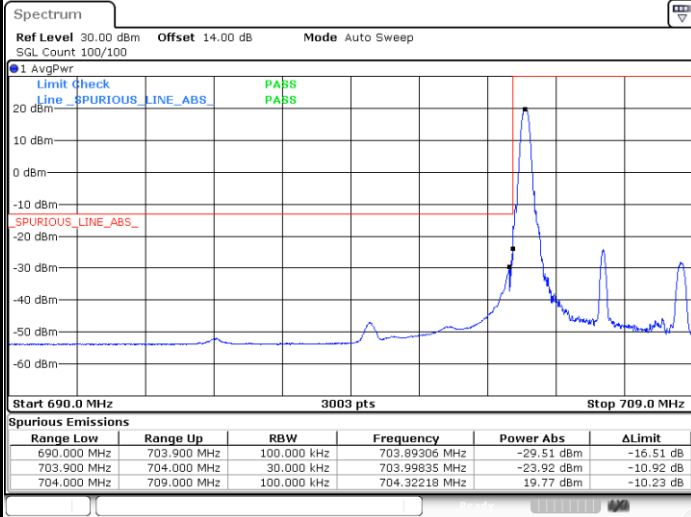

LTE Band 13 / 10MHz / QPSK

Lowest Band Edge / 1 RB

Highest Band Edge / 1 RB

Band Edge / Full RB

LTE Band 13 / 10MHz / 16QAM

Lowest Band Edge / 1 RB

Highest Band Edge / 1 RB

Band Edge / Full RB

LTE Band 17 / 5MHz / QPSK

Lowest Band Edge / 1 RB

Highest Band Edge / 1 RB

Lowest Band Edge / Full RB

Highest Band Edge / Full RB

LTE Band 17 / 5MHz / 16QAM

Lowest Band Edge / 1 RB

Highest Band Edge / 1 RB

Lowest Band Edge / Full RB

Highest Band Edge / Full RB

LTE Band 17 / 10MHz / QPSK

Lowest Band Edge / 1 RB

Highest Band Edge / 1 RB

Lowest Band Edge / Full RB

Highest Band Edge / Full RB

LTE Band 17 / 10MHz / 16QAM

Lowest Band Edge / 1 RB

Highest Band Edge / 1 RB

Lowest Band Edge / Full RB

Highest Band Edge / Full RB

Conducted Spurious Emission

LTE Band 2 / 1.4MHz

Highest Channel / QPSK

Highest Channel / 16QAM