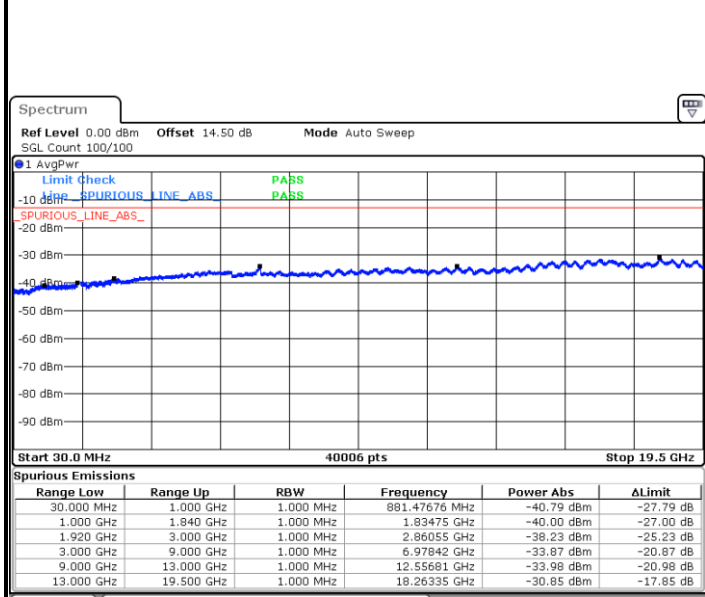

Lowest Band Edge / 1 RB

Highest Band Edge / 1 RB

Lowest Band Edge / Full RB

Highest Band Edge / Full RB

Conducted Spurious Emission

LTE Band 2 / 1.4MHz

Highest Channel / QPSK

Highest Channel / 16QAM

LTE Band 2 / 3MHz

Lowest Channel / QPSK

Lowest Channel / 16QAM

LTE Band 2 / 3MHz

Middle Channel / QPSK

Middle Channel / 16QAM

Highest Channel / QPSK

Highest Channel / 16QAM

LTE Band 2 / 5MHz

Lowest Channel / QPSK

Lowest Channel / 16QAM

Middle Channel / QPSK

Middle Channel / 16QAM

LTE Band 2 / 5MHz

Highest Channel / QPSK

Highest Channel / 16QAM

LTE Band 2 / 10MHz

Lowest Channel / QPSK

Lowest Channel / 16QAM

LTE Band 2 / 10MHz

Middle Channel / QPSK

Middle Channel / 16QAM

Highest Channel / QPSK

Highest Channel / 16QAM