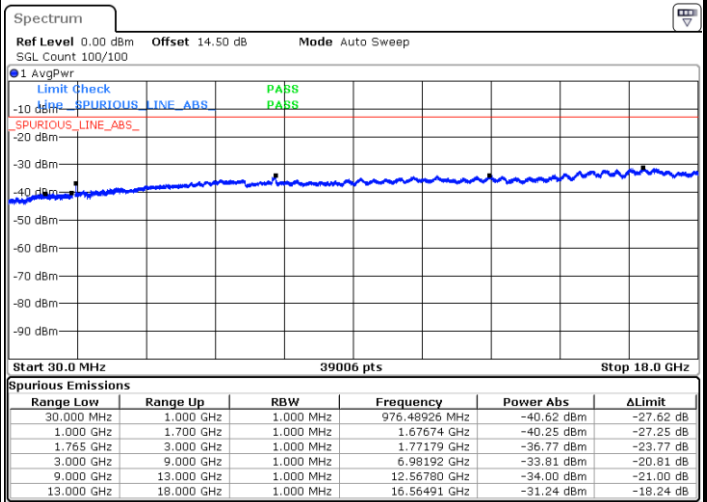

LTE Band 4 / 15MHz

Lowest Channel / QPSK

Lowest Channel / 16QAM

Middle Channel / QPSK

Middle Channel / 16QAM

LTE Band 4 / 15MHz

Highest Channel / QPSK

Highest Channel / 16QAM

LTE Band 4 / 20MHz

Lowest Channel / QPSK

Lowest Channel / 16QAM

LTE Band 4 / 20MHz

Middle Channel / QPSK

Middle Channel / 16QAM

Highest Channel / QPSK

Highest Channel / 16QAM

LTE Band 5 / 1.4MHz

Lowest Channel / QPSK

Lowest Channel / 16QAM

Middle Channel / QPSK

Middle Channel / 16QAM

LTE Band 5 / 1.4MHz

Highest Channel / QPSK

Highest Channel / 16QAM