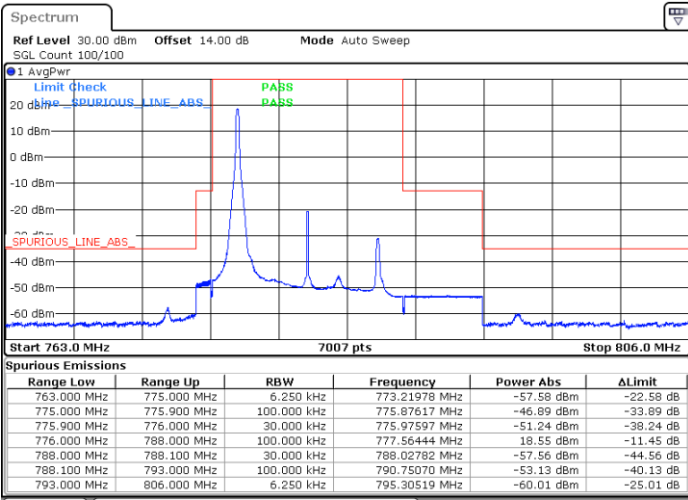

LTE Band 13 / 10MHz / QPSK

Lowest Band Edge / 1 RB

Highest Band Edge / 1 RB

Band Edge / Full RB

LTE Band 13 / 10MHz / 16QAM

Lowest Band Edge / 1 RB

Highest Band Edge / 1 RB

Band Edge / Full RB

LTE Band 17 / 5MHz / QPSK

Lowest Band Edge / 1 RB

Highest Band Edge / 1 RB

Lowest Band Edge / Full RB

Highest Band Edge / Full RB

LTE Band 17 / 5MHz / 16QAM

Lowest Band Edge / 1 RB

Highest Band Edge / 1 RB

Lowest Band Edge / Full RB

Highest Band Edge / Full RB

LTE Band 17 / 10MHz / QPSK

Lowest Band Edge / 1 RB

Highest Band Edge / 1 RB

Lowest Band Edge / Full RB

Highest Band Edge / Full RB

LTE Band 17 / 10MHz / 16QAM