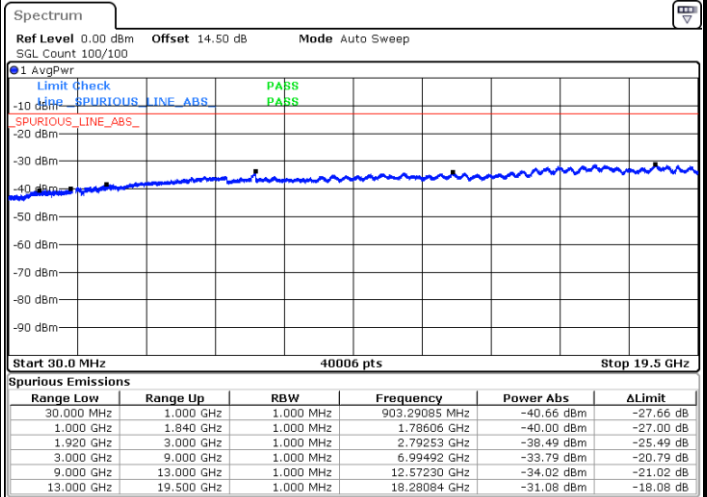

LTE Band 2 / 5MHz

Lowest Channel / QPSK

Lowest Channel / 16QAM

Middle Channel / QPSK

Middle Channel / 16QAM

LTE Band 2 / 5MHz

Highest Channel / QPSK

Highest Channel / 16QAM

LTE Band 2 / 10MHz

Lowest Channel / QPSK

Lowest Channel / 16QAM

LTE Band 2 / 10MHz

Middle Channel / QPSK

Middle Channel / 16QAM

Highest Channel / QPSK

Highest Channel / 16QAM

LTE Band 2 / 15MHz

Lowest Channel / QPSK

Lowest Channel / 16QAM

Middle Channel / QPSK

Middle Channel / 16QAM

LTE Band 2 / 15MHz

Highest Channel / QPSK

Highest Channel / 16QAM