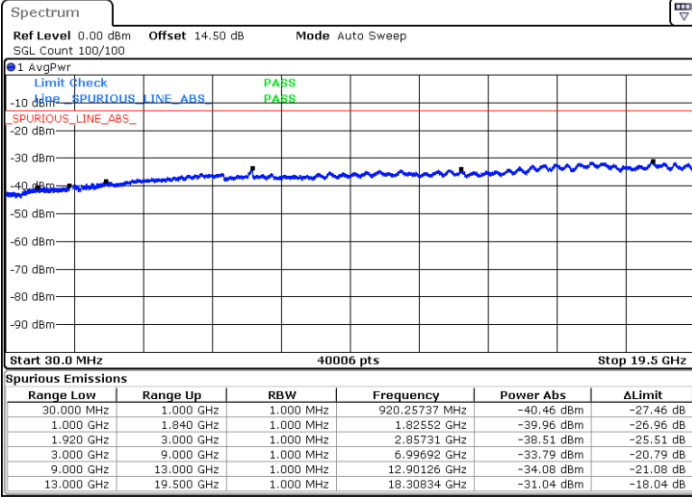

LTE Band 2 / 5MHz

Lowest Channel / QPSK

Lowest Channel / 16QAM

Middle Channel / QPSK

Middle Channel / 16QAM

LTE Band 2 / 5MHz

Highest Channel / QPSK

Highest Channel / 16QAM

LTE Band 2 / 10MHz

Lowest Channel / QPSK

Lowest Channel / 16QAM

LTE Band 2 / 10MHz

Middle Channel / QPSK

Middle Channel / 16QAM

Highest Channel / QPSK

Highest Channel / 16QAM

LTE Band 2 / 15MHz

Lowest Channel / QPSK

Lowest Channel / 16QAM

Middle Channel / QPSK

Middle Channel / 16QAM

LTE Band 2 / 15MHz

Highest Channel / QPSK

Highest Channel / 16QAM

LTE Band 2 / 20MHz

Lowest Channel / QPSK

Lowest Channel / 16QAM

LTE Band 2 / 20MHz

Middle Channel / QPSK

Middle Channel / 16QAM

Highest Channel / QPSK

Highest Channel / 16QAM