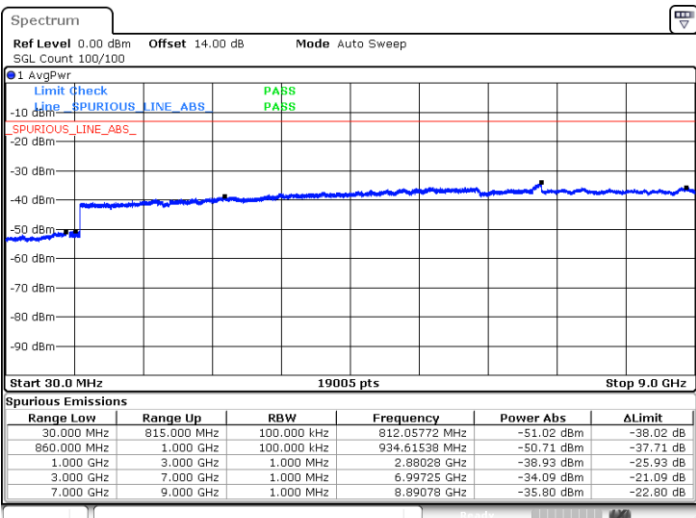

LTE Band 4 / 20MHz

Lowest Channel / QPSK

Lowest Channel / 16QAM

LTE Band 4 / 20MHz

Middle Channel / QPSK

Middle Channel / 16QAM

Highest Channel / QPSK

Highest Channel / 16QAM

LTE Band 5 / 1.4MHz

Lowest Channel / QPSK

Lowest Channel / 16QAM

Middle Channel / QPSK

Middle Channel / 16QAM

LTE Band 5 / 1.4MHz

Highest Channel / QPSK

Highest Channel / 16QAM

LTE Band 5 / 3MHz

Lowest Channel / QPSK

Lowest Channel / 16QAM

LTE Band 5 / 3MHz

Middle Channel / QPSK

Middle Channel / 16QAM

Highest Channel / QPSK

Highest Channel / 16QAM