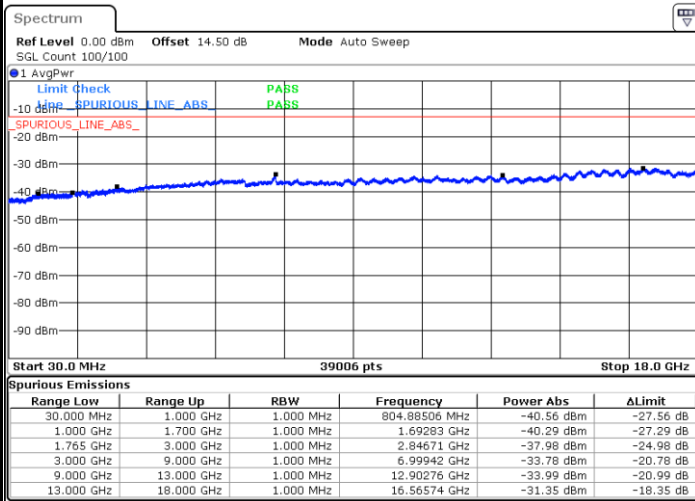

LTE Band 4 / 10MHz

Lowest Channel / QPSK

Lowest Channel / 16QAM

LTE Band 4 / 10MHz

Middle Channel / QPSK

Middle Channel / 16QAM

Highest Channel / QPSK

Highest Channel / 16QAM

LTE Band 4 / 15MHz

Lowest Channel / QPSK

Lowest Channel / 16QAM

Middle Channel / QPSK

Middle Channel / 16QAM

LTE Band 4 / 15MHz

Highest Channel / QPSK

Highest Channel / 16QAM

LTE Band 4 / 20MHz

Lowest Channel / QPSK

Lowest Channel / 16QAM

LTE Band 4 / 20MHz

Middle Channel / QPSK

Middle Channel / 16QAM

Highest Channel / QPSK

Highest Channel / 16QAM