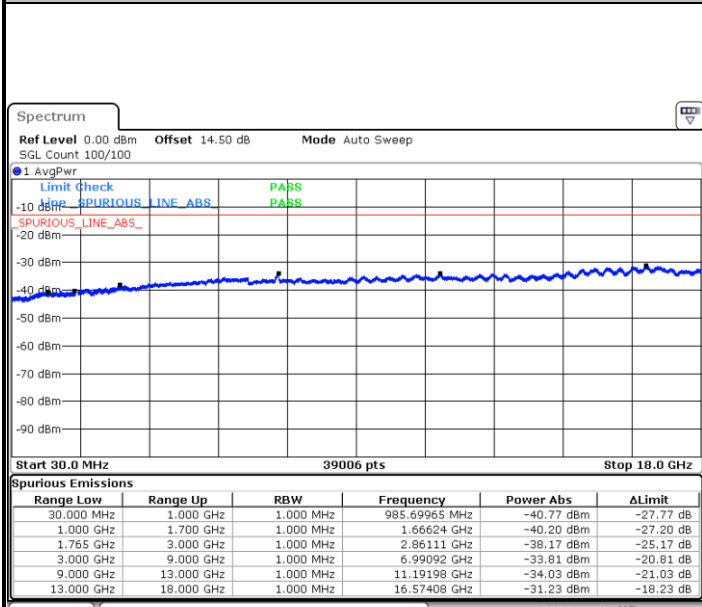

LTE Band 4 / 5MHz

Lowest Channel / QPSK

Lowest Channel / 16QAM

Middle Channel / QPSK

Middle Channel / 16QAM

LTE Band 4 / 5MHz

Highest Channel / QPSK

Highest Channel / 16QAM

LTE Band 4 / 10MHz

Lowest Channel / QPSK

Lowest Channel / 16QAM

LTE Band 4 / 10MHz

Middle Channel / QPSK

Middle Channel / 16QAM

Highest Channel / QPSK

Highest Channel / 16QAM

LTE Band 4 / 15MHz

Lowest Channel / QPSK

Lowest Channel / 16QAM

Middle Channel / QPSK

Middle Channel / 16QAM

LTE Band 4 / 15MHz

Highest Channel / QPSK

Highest Channel / 16QAM

LTE Band 4 / 20MHz

Lowest Channel / QPSK

Lowest Channel / 16QAM

LTE Band 4 / 20MHz

Middle Channel / QPSK

Middle Channel / 16QAM

Highest Channel / QPSK

Highest Channel / 16QAM