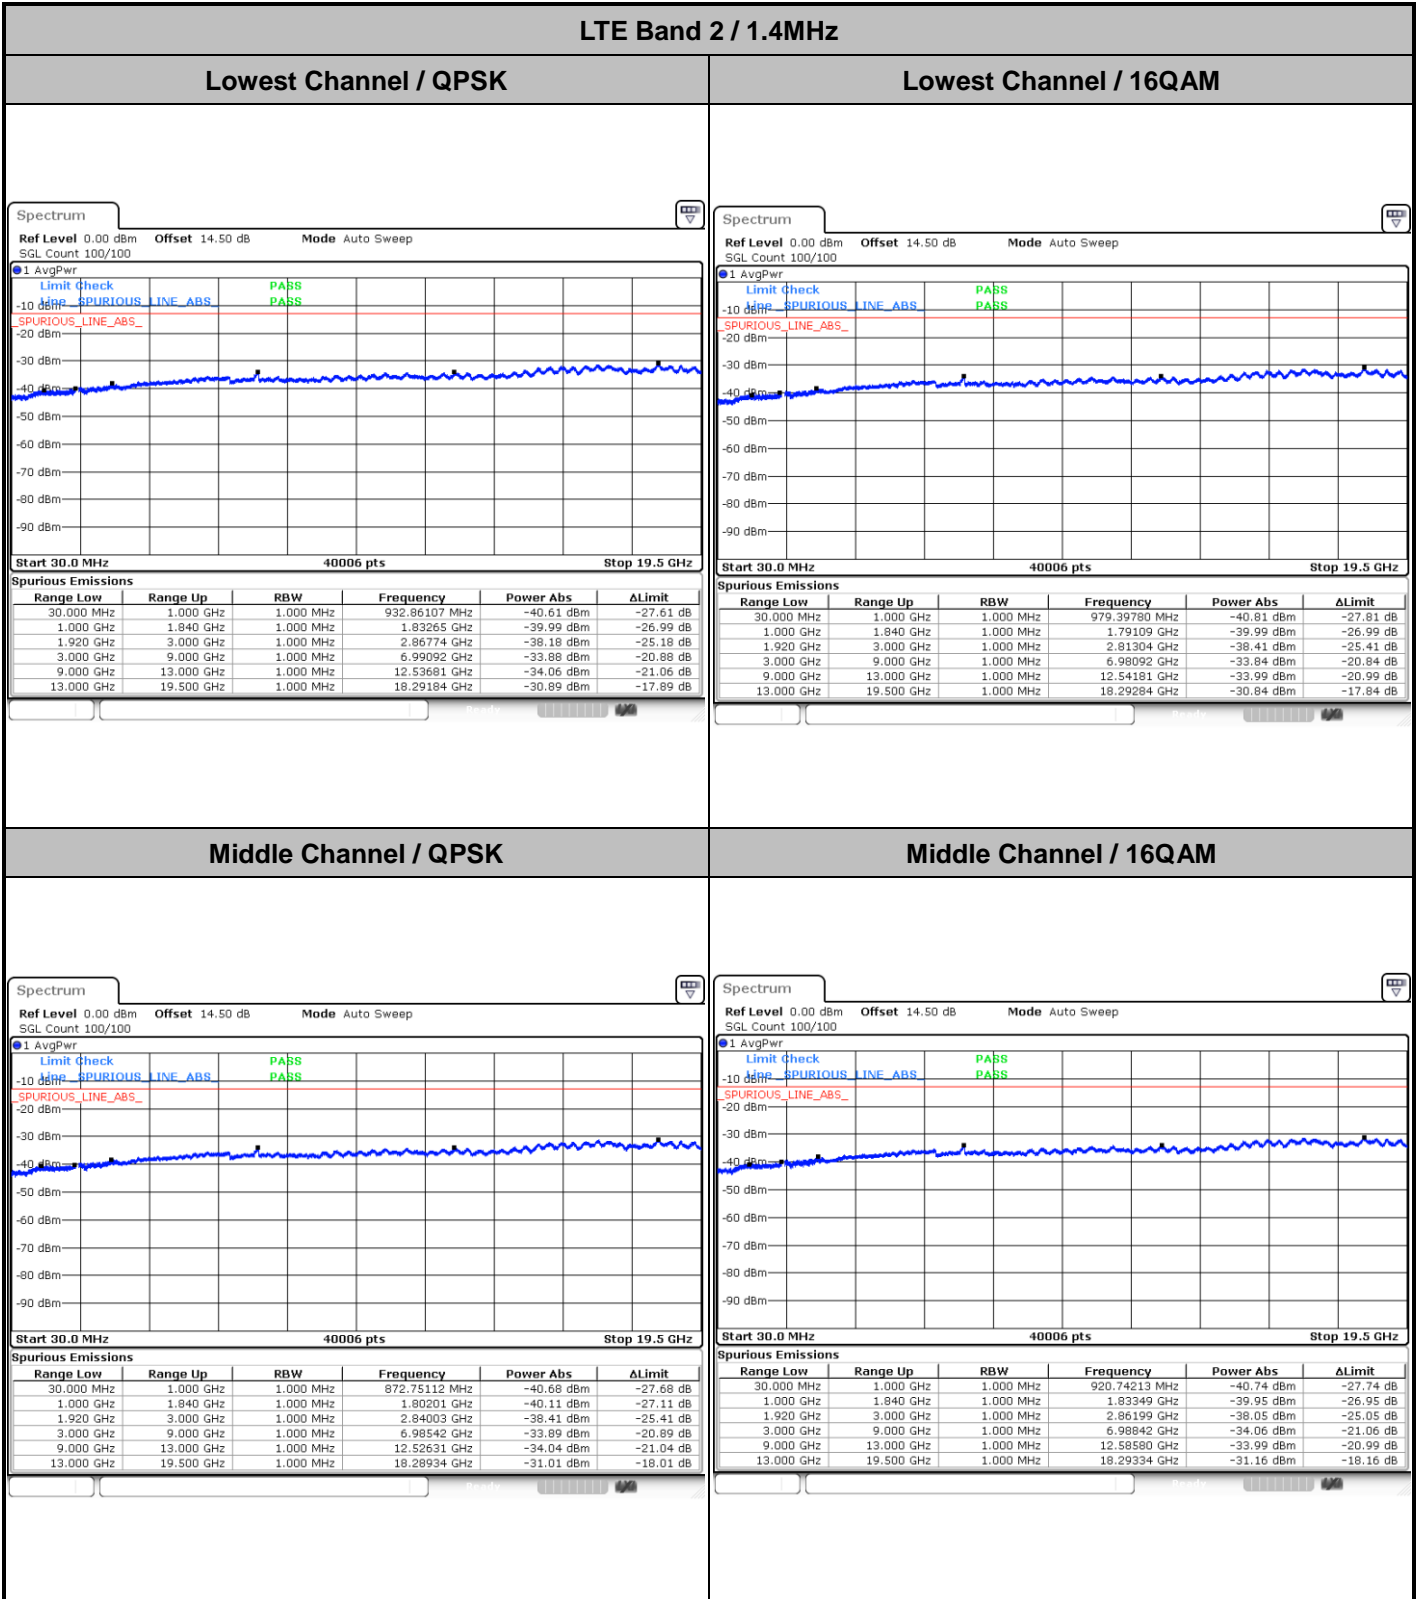

LTE Band 17 / 5MHz / QPSK

Lowest Band Edge / 1 RB

Highest Band Edge / 1 RB

Lowest Band Edge / Full RB

Highest Band Edge / Full RB

LTE Band 17 / 5MHz / 16QAM

Lowest Band Edge / 1 RB

Highest Band Edge / 1 RB

Lowest Band Edge / Full RB

Highest Band Edge / Full RB

LTE Band 17 / 10MHz / QPSK

Lowest Band Edge / 1 RB

Highest Band Edge / 1 RB

Lowest Band Edge / Full RB

Highest Band Edge / Full RB

LTE Band 17 / 10MHz / 16QAM

Lowest Band Edge / 1 RB

Highest Band Edge / 1 RB

Lowest Band Edge / Full RB

Highest Band Edge / Full RB

Conducted Spurious Emission

LTE Band 2 / 1.4MHz

Highest Channel / QPSK

Highest Channel / 16QAM

LTE Band 2 / 3MHz

Lowest Channel / QPSK

Lowest Channel / 16QAM

LTE Band 2 / 3MHz

Middle Channel / QPSK

Middle Channel / 16QAM

Highest Channel / QPSK

Highest Channel / 16QAM