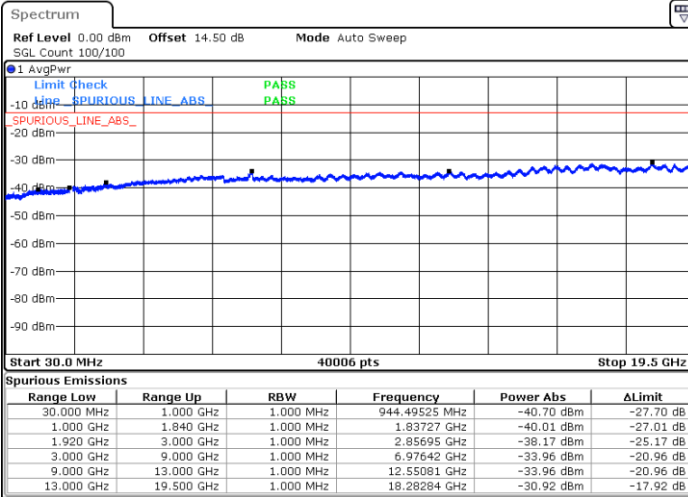

Lowest Band Edge / 1 RB

Highest Band Edge / 1 RB

Lowest Band Edge / Full RB

Highest Band Edge / Full RB

Conducted Spurious Emission

LTE Band 2 / 1.4MHz

Highest Channel / QPSK

Highest Channel / 16QAM

LTE Band 2 / 3MHz

Lowest Channel / QPSK

Lowest Channel / 16QAM

LTE Band 2 / 3MHz

Middle Channel / QPSK

Middle Channel / 16QAM

Highest Channel / QPSK

Highest Channel / 16QAM

LTE Band 2 / 5MHz

Lowest Channel / QPSK

Lowest Channel / 16QAM

Middle Channel / QPSK

Middle Channel / 16QAM

LTE Band 2 / 5MHz

Highest Channel / QPSK

Highest Channel / 16QAM

LTE Band 2 / 10MHz

Lowest Channel / QPSK

Lowest Channel / 16QAM

LTE Band 2 / 10MHz

Middle Channel / QPSK

Middle Channel / 16QAM

Highest Channel / QPSK

Highest Channel / 16QAM