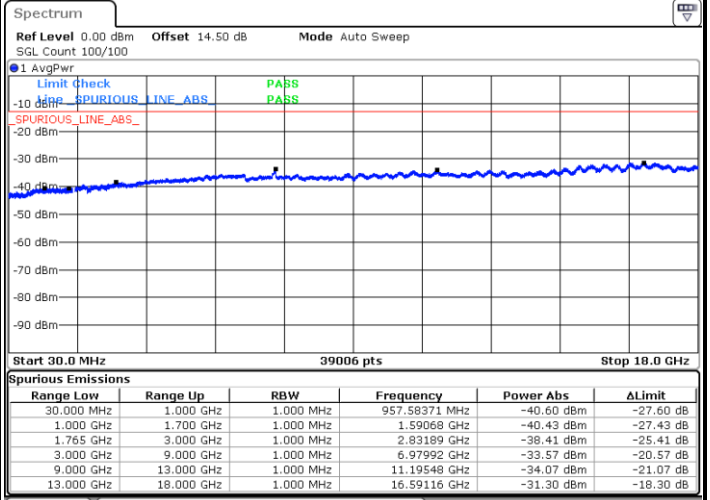

LTE Band 4 / 3MHz

Lowest Channel / QPSK

Lowest Channel / 16QAM

LTE Band 4 / 3MHz

Middle Channel / QPSK

Middle Channel / 16QAM

Highest Channel / QPSK

Highest Channel / 16QAM

LTE Band 4 / 5MHz

Lowest Channel / QPSK

Lowest Channel / 16QAM

Middle Channel / QPSK

Middle Channel / 16QAM

LTE Band 4 / 5MHz

Highest Channel / QPSK

Highest Channel / 16QAM

LTE Band 4 / 10MHz

Lowest Channel / QPSK

Lowest Channel / 16QAM

LTE Band 4 / 10MHz

Middle Channel / QPSK

Middle Channel / 16QAM

Highest Channel / QPSK

Highest Channel / 16QAM