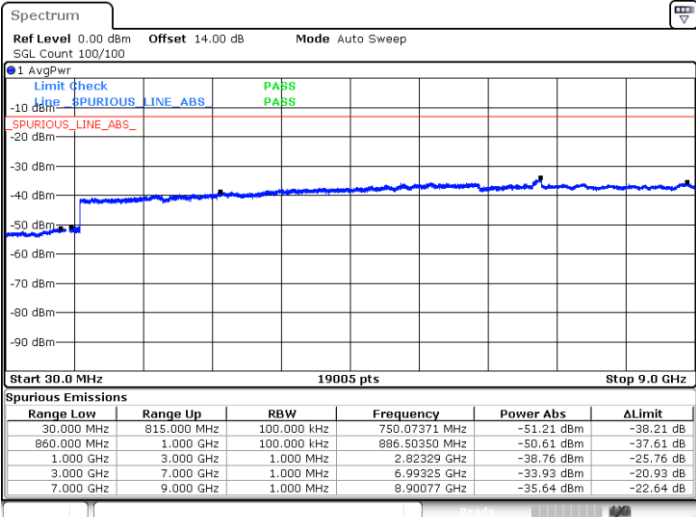

LTE Band 4 / 10MHz

Lowest Channel / QPSK

Lowest Channel / 16QAM

LTE Band 4 / 10MHz

Middle Channel / QPSK

Middle Channel / 16QAM

Highest Channel / QPSK

Highest Channel / 16QAM

LTE Band 4 / 15MHz

Lowest Channel / QPSK

Lowest Channel / 16QAM

Middle Channel / QPSK

Middle Channel / 16QAM

LTE Band 4 / 15MHz

Highest Channel / QPSK

Highest Channel / 16QAM

LTE Band 4 / 20MHz

Lowest Channel / QPSK

Lowest Channel / 16QAM

LTE Band 4 / 20MHz

Middle Channel / QPSK

Middle Channel / 16QAM

Highest Channel / QPSK

Highest Channel / 16QAM

LTE Band 5 / 1.4MHz

Lowest Channel / QPSK

Lowest Channel / 16QAM

Middle Channel / QPSK

Middle Channel / 16QAM

LTE Band 5 / 1.4MHz

Highest Channel / QPSK

Highest Channel / 16QAM