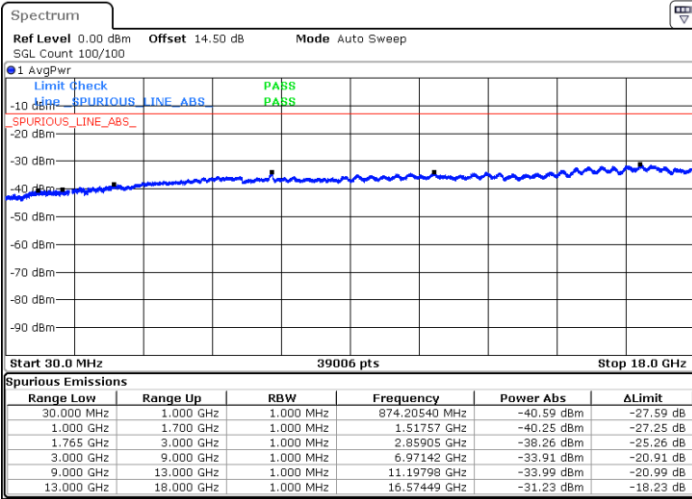

LTE Band 2 / 20MHz

Lowest Channel / QPSK

Lowest Channel / 16QAM

LTE Band 2 / 20MHz

Middle Channel / QPSK

Middle Channel / 16QAM

Highest Channel / QPSK

Highest Channel / 16QAM

LTE Band 4 / 1.4MHz

Lowest Channel / QPSK

Lowest Channel / 16QAM

Middle Channel / QPSK

Middle Channel / 16QAM

LTE Band 4 / 1.4MHz

Highest Channel / QPSK

Highest Channel / 16QAM

LTE Band 4 / 3MHz

Lowest Channel / QPSK

Lowest Channel / 16QAM

LTE Band 4 / 3MHz

Middle Channel / QPSK

Middle Channel / 16QAM

Highest Channel / QPSK

Highest Channel / 16QAM