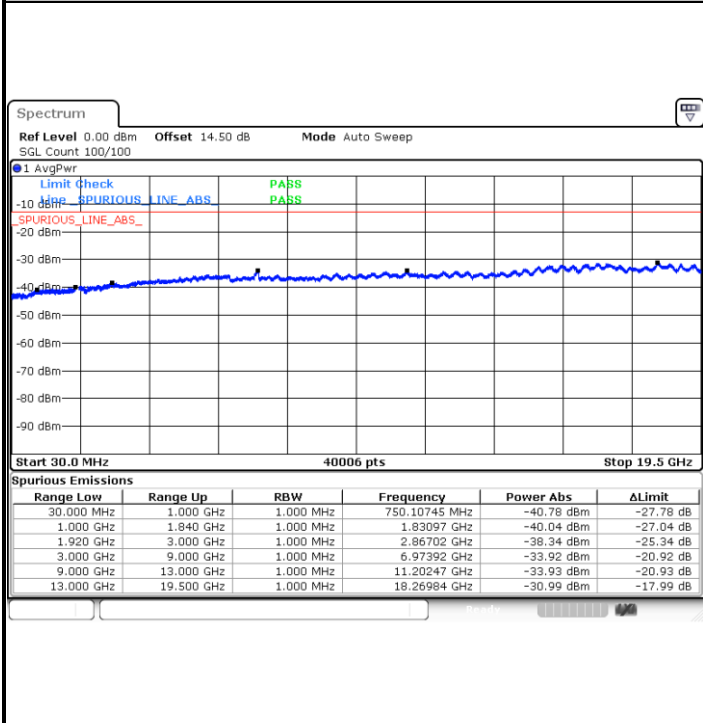

Lowest Band Edge / Full RB

Highest Band Edge / Full RB

LTE Band 17 / 10MHz / QPSK

Lowest Band Edge / 1 RB

Highest Band Edge / 1 RB

Lowest Band Edge / Full RB

Highest Band Edge / Full RB

LTE Band 17 / 10MHz / 16QAM

Lowest Band Edge / 1 RB

Highest Band Edge / 1 RB

Lowest Band Edge / Full RB

Highest Band Edge / Full RB

Conducted Spurious Emission

LTE Band 2 / 1.4MHz

Highest Channel / QPSK

Highest Channel / 16QAM

LTE Band 2 / 3MHz

Lowest Channel / QPSK

Lowest Channel / 16QAM

LTE Band 2 / 3MHz

Middle Channel / QPSK

Middle Channel / 16QAM

Highest Channel / QPSK

Highest Channel / 16QAM

LTE Band 2 / 5MHz

Lowest Channel / QPSK

Lowest Channel / 16QAM

Middle Channel / QPSK

Middle Channel / 16QAM

LTE Band 2 / 5MHz

Highest Channel / QPSK

Highest Channel / 16QAM