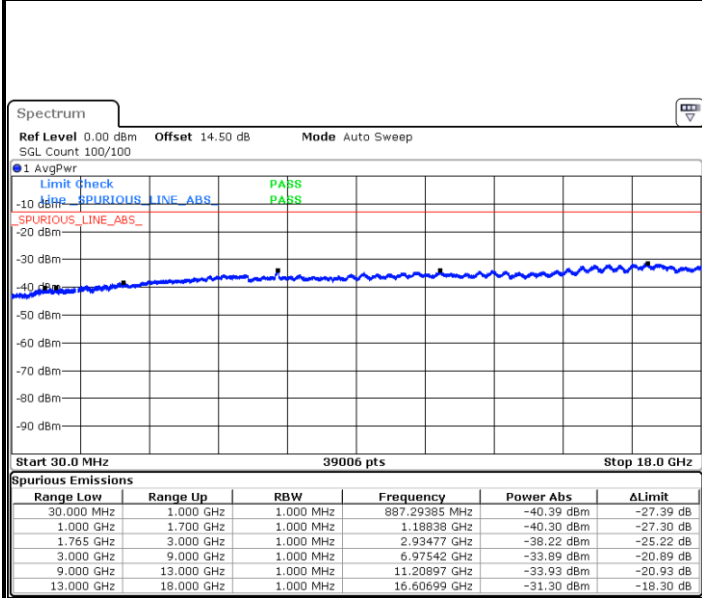

LTE Band 4 / 5MHz

Lowest Channel / QPSK

Lowest Channel / 16QAM

Middle Channel / QPSK

Middle Channel / 16QAM

LTE Band 4 / 5MHz

Highest Channel / QPSK

Highest Channel / 16QAM

LTE Band 4 / 10MHz

Lowest Channel / QPSK

Lowest Channel / 16QAM

LTE Band 4 / 10MHz

Middle Channel / QPSK

Middle Channel / 16QAM

Highest Channel / QPSK

Highest Channel / 16QAM

LTE Band 4 / 15MHz

Lowest Channel / QPSK

Lowest Channel / 16QAM

Middle Channel / QPSK

Middle Channel / 16QAM

LTE Band 4 / 15MHz

Highest Channel / QPSK

Highest Channel / 16QAM

LTE Band 4 / 20MHz

Lowest Channel / QPSK

Lowest Channel / 16QAM

LTE Band 4 / 20MHz

Middle Channel / QPSK

Middle Channel / 16QAM

Highest Channel / QPSK

Highest Channel / 16QAM