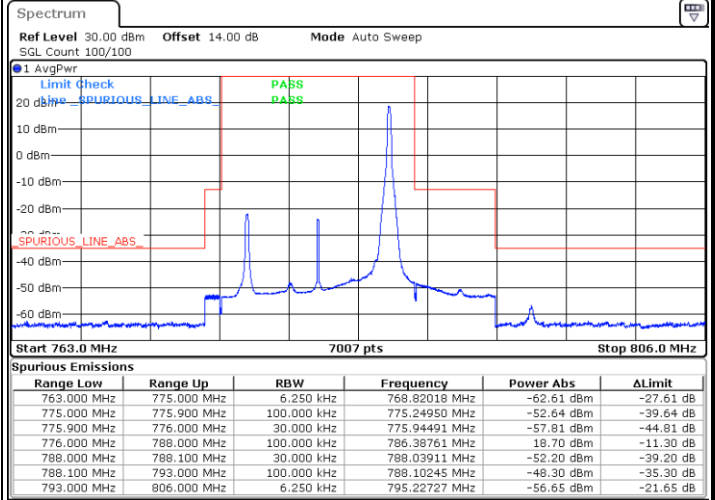

LTE Band 13 / 10MHz / QPSK

Lowest Band Edge / 1 RB

Highest Band Edge / 1 RB

Band Edge / Full RB

LTE Band 13 / 10MHz / 16QAM

Lowest Band Edge / 1 RB

Highest Band Edge / 1 RB

Band Edge / Full RB

LTE Band 17 / 5MHz / QPSK

Lowest Band Edge / 1 RB

Highest Band Edge / 1 RB

Lowest Band Edge / Full RB

Highest Band Edge / Full RB

LTE Band 17 / 5MHz / 16QAM

Lowest Band Edge / 1 RB

Highest Band Edge / 1 RB

Lowest Band Edge / Full RB

Highest Band Edge / Full RB

LTE Band 17 / 10MHz / QPSK

Lowest Band Edge / 1 RB

Highest Band Edge / 1 RB

Lowest Band Edge / Full RB

Highest Band Edge / Full RB

LTE Band 17 / 10MHz / 16QAM

Lowest Band Edge / 1 RB

Highest Band Edge / 1 RB

Lowest Band Edge / Full RB

Highest Band Edge / Full RB

Conducted Spurious Emission

LTE Band 2 / 1.4MHz

Highest Channel / QPSK

Highest Channel / 16QAM