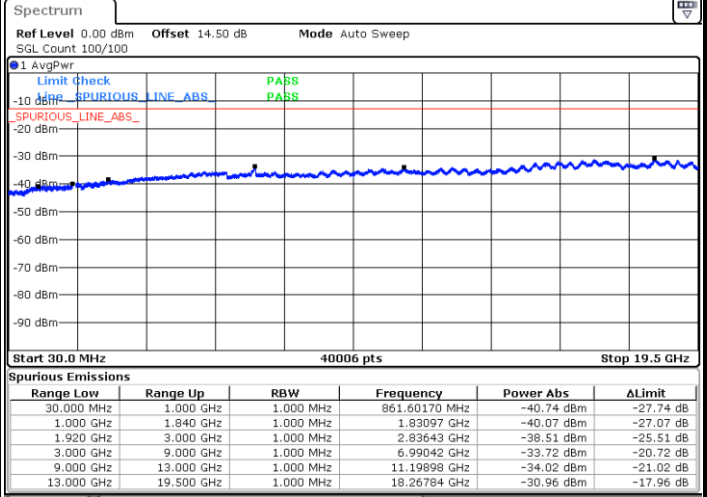

LTE Band 2 / 5MHz

Lowest Channel / QPSK

Lowest Channel / 16QAM

Middle Channel / QPSK

Middle Channel / 16QAM

LTE Band 2 / 5MHz

Highest Channel / QPSK

Highest Channel / 16QAM

LTE Band 2 / 10MHz

Lowest Channel / QPSK

Lowest Channel / 16QAM

LTE Band 2 / 10MHz

Middle Channel / QPSK

Middle Channel / 16QAM

Highest Channel / QPSK

Highest Channel / 16QAM

LTE Band 2 / 15MHz

Lowest Channel / QPSK

Lowest Channel / 16QAM

Middle Channel / QPSK

Middle Channel / 16QAM

LTE Band 2 / 15MHz

Highest Channel / QPSK

Highest Channel / 16QAM

LTE Band 2 / 20MHz

Lowest Channel / QPSK

Lowest Channel / 16QAM

LTE Band 2 / 20MHz

Middle Channel / QPSK

Middle Channel / 16QAM

Highest Channel / QPSK

Highest Channel / 16QAM