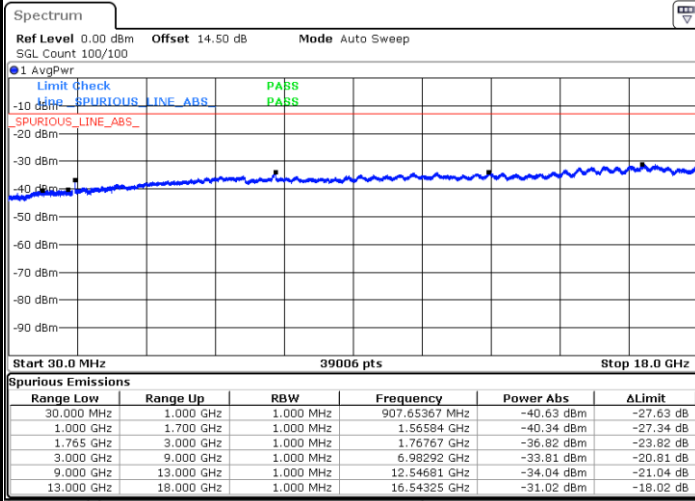

LTE Band 4 / 10MHz

Lowest Channel / QPSK

Lowest Channel / 16QAM

LTE Band 4 / 10MHz

Middle Channel / QPSK

Middle Channel / 16QAM

Highest Channel / QPSK

Highest Channel / 16QAM

LTE Band 4 / 15MHz

Lowest Channel / QPSK

Lowest Channel / 16QAM

Middle Channel / QPSK

Middle Channel / 16QAM

LTE Band 4 / 15MHz

Highest Channel / QPSK

Highest Channel / 16QAM

LTE Band 4 / 20MHz

Lowest Channel / QPSK

Lowest Channel / 16QAM

LTE Band 4 / 20MHz

Middle Channel / QPSK

Middle Channel / 16QAM

Highest Channel / QPSK

Highest Channel / 16QAM