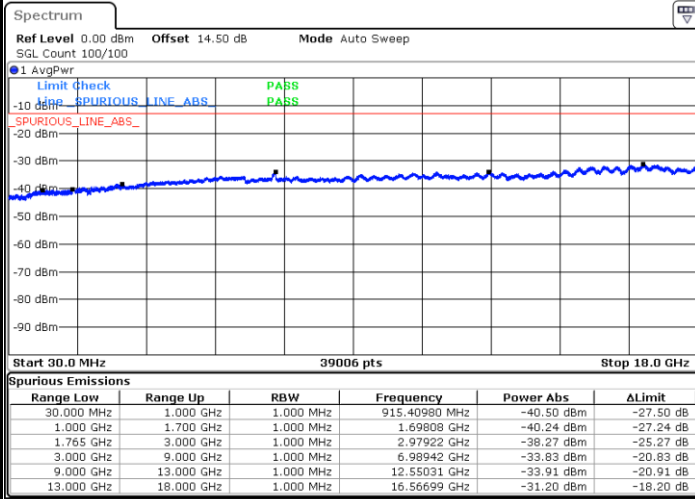

LTE Band 4 / 5MHz

Lowest Channel / QPSK

Lowest Channel / 16QAM

Middle Channel / QPSK

Middle Channel / 16QAM

LTE Band 4 / 5MHz

Highest Channel / QPSK

Highest Channel / 16QAM

LTE Band 4 / 10MHz

Lowest Channel / QPSK

Lowest Channel / 16QAM

LTE Band 4 / 10MHz

Middle Channel / QPSK

Middle Channel / 16QAM

Highest Channel / QPSK

Highest Channel / 16QAM

LTE Band 4 / 15MHz

Lowest Channel / QPSK

Lowest Channel / 16QAM

Middle Channel / QPSK

Middle Channel / 16QAM

LTE Band 4 / 15MHz

Highest Channel / QPSK

Highest Channel / 16QAM