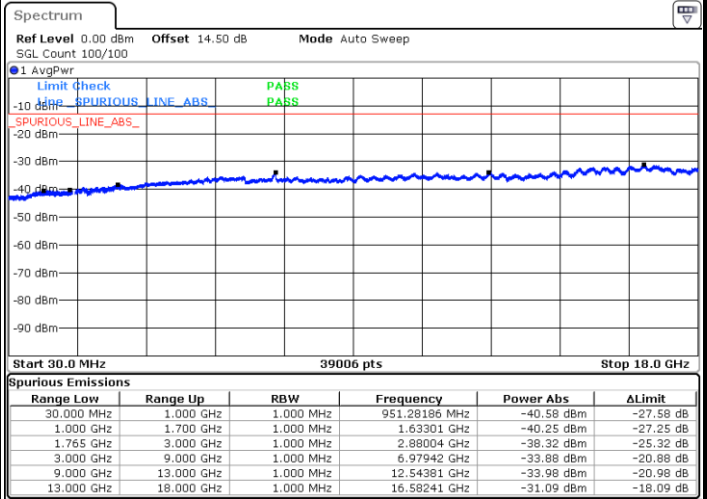

LTE Band 2 / 20MHz

Lowest Channel / QPSK

Lowest Channel / 16QAM

LTE Band 2 / 20MHz

Middle Channel / QPSK

Middle Channel / 16QAM

Highest Channel / QPSK

Highest Channel / 16QAM

LTE Band 4 / 1.4MHz

Lowest Channel / QPSK

Lowest Channel / 16QAM

Middle Channel / QPSK

Middle Channel / 16QAM

LTE Band 4 / 1.4MHz

Highest Channel / QPSK

Highest Channel / 16QAM

LTE Band 4 / 3MHz

Lowest Channel / QPSK

Lowest Channel / 16QAM

LTE Band 4 / 3MHz

Middle Channel / QPSK

Middle Channel / 16QAM

Highest Channel / QPSK

Highest Channel / 16QAM