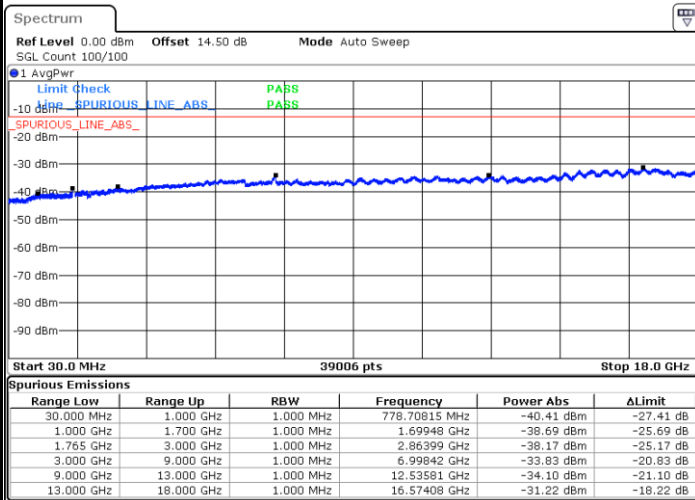

LTE Band 4 / 10MHz

Lowest Channel / QPSK

Lowest Channel / 16QAM

LTE Band 4 / 10MHz

Middle Channel / QPSK

Middle Channel / 16QAM

Highest Channel / QPSK

Highest Channel / 16QAM

LTE Band 4 / 15MHz

Lowest Channel / QPSK

Lowest Channel / 16QAM

Middle Channel / QPSK

Middle Channel / 16QAM

LTE Band 4 / 15MHz

Highest Channel / QPSK

Highest Channel / 16QAM

LTE Band 4 / 20MHz

Lowest Channel / QPSK

Lowest Channel / 16QAM

LTE Band 4 / 20MHz

Middle Channel / QPSK

Middle Channel / 16QAM

Highest Channel / QPSK

Highest Channel / 16QAM