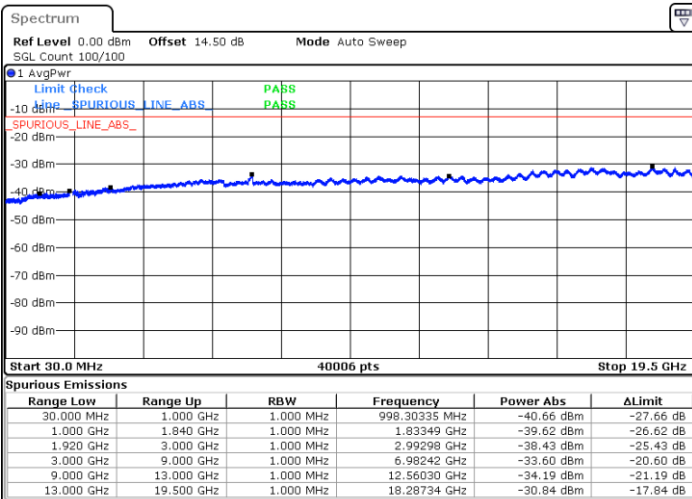

Lowest Band Edge / 1 RB

Highest Band Edge / 1 RB

Lowest Band Edge / Full RB

Highest Band Edge / Full RB

Conducted Spurious Emission

LTE Band 2 / 1.4MHz

Highest Channel / QPSK

Highest Channel / 16QAM

LTE Band 2 / 3MHz

Lowest Channel / QPSK

Lowest Channel / 16QAM

LTE Band 2 / 3MHz

Middle Channel / QPSK

Middle Channel / 16QAM

Highest Channel / QPSK

Highest Channel / 16QAM

LTE Band 2 / 5MHz

Lowest Channel / QPSK

Lowest Channel / 16QAM

Middle Channel / QPSK

Middle Channel / 16QAM

LTE Band 2 / 5MHz

Highest Channel / QPSK

Highest Channel / 16QAM

LTE Band 2 / 10MHz

Lowest Channel / QPSK

Lowest Channel / 16QAM

LTE Band 2 / 10MHz

Middle Channel / QPSK

Middle Channel / 16QAM

Highest Channel / QPSK

Highest Channel / 16QAM