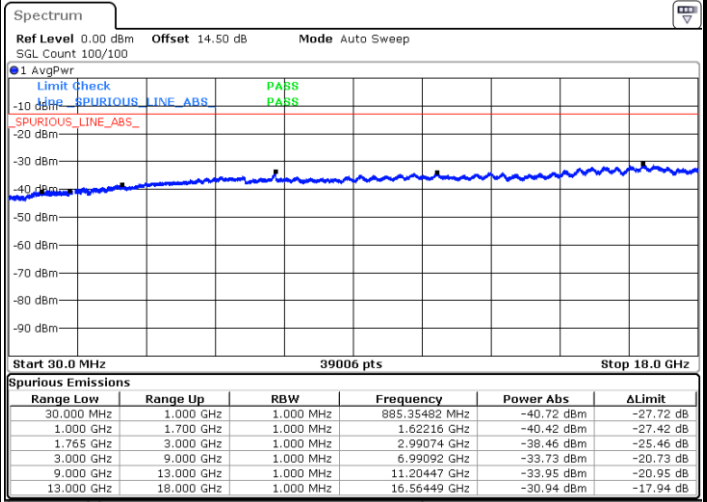

LTE Band 4 / 10MHz

Lowest Channel / QPSK

Lowest Channel / 16QAM

LTE Band 4 / 10MHz

Middle Channel / QPSK

Middle Channel / 16QAM

Highest Channel / QPSK

Highest Channel / 16QAM

LTE Band 4 / 15MHz

Lowest Channel / QPSK

Lowest Channel / 16QAM

Middle Channel / QPSK

Middle Channel / 16QAM

LTE Band 4 / 15MHz

Highest Channel / QPSK

Highest Channel / 16QAM

LTE Band 4 / 20MHz

Lowest Channel / QPSK

Lowest Channel / 16QAM

LTE Band 4 / 20MHz

Middle Channel / QPSK

Middle Channel / 16QAM

Highest Channel / QPSK

Highest Channel / 16QAM

LTE Band 5 / 1.4MHz

Lowest Channel / QPSK

Lowest Channel / 16QAM

Middle Channel / QPSK

Middle Channel / 16QAM

LTE Band 5 / 1.4MHz

Highest Channel / QPSK

Highest Channel / 16QAM