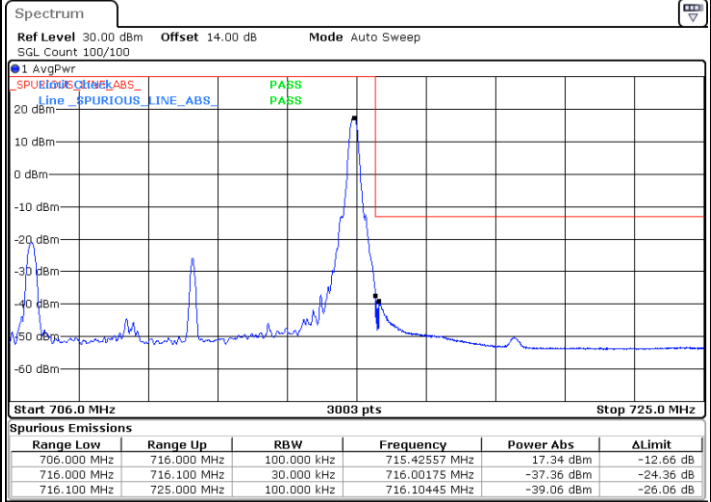

LTE Band 17 / 5MHz / QPSK

Lowest Band Edge / 1 RB

Highest Band Edge / 1 RB

Lowest Band Edge / Full RB

Highest Band Edge / Full RB

LTE Band 17 / 5MHz / 16QAM

Lowest Band Edge / 1 RB

Highest Band Edge / 1 RB

Lowest Band Edge / Full RB

Highest Band Edge / Full RB

LTE Band 17 / 10MHz / QPSK

Lowest Band Edge / 1 RB

Highest Band Edge / 1 RB

Lowest Band Edge / Full RB

Highest Band Edge / Full RB

LTE Band 17 / 10MHz / 16QAM

Lowest Band Edge / 1 RB

Highest Band Edge / 1 RB

Lowest Band Edge / Full RB

Highest Band Edge / Full RB

Conducted Spurious Emission

LTE Band 2 / 1.4MHz

Highest Channel / QPSK

Highest Channel / 16QAM

LTE Band 2 / 3MHz

Lowest Channel / QPSK

Lowest Channel / 16QAM

LTE Band 2 / 3MHz

Middle Channel / QPSK

Middle Channel / 16QAM

Highest Channel / QPSK

Highest Channel / 16QAM