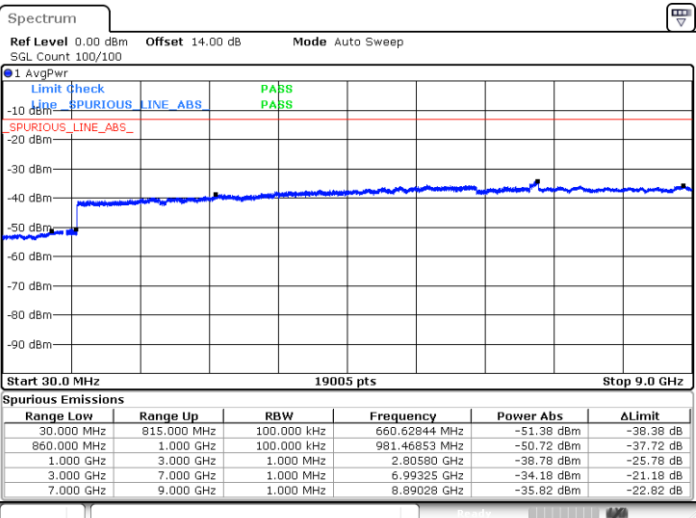

LTE Band 4 / 20MHz

Lowest Channel / QPSK

Lowest Channel / 16QAM

LTE Band 4 / 20MHz

Middle Channel / QPSK

Middle Channel / 16QAM

Highest Channel / QPSK

Highest Channel / 16QAM

LTE Band 5 / 1.4MHz

Lowest Channel / QPSK

Lowest Channel / 16QAM

Middle Channel / QPSK

Middle Channel / 16QAM

LTE Band 5 / 1.4MHz

Highest Channel / QPSK

Highest Channel / 16QAM

LTE Band 5 / 3MHz

Lowest Channel / QPSK

Lowest Channel / 16QAM

LTE Band 5 / 3MHz

Middle Channel / QPSK

Middle Channel / 16QAM

Highest Channel / QPSK

Highest Channel / 16QAM