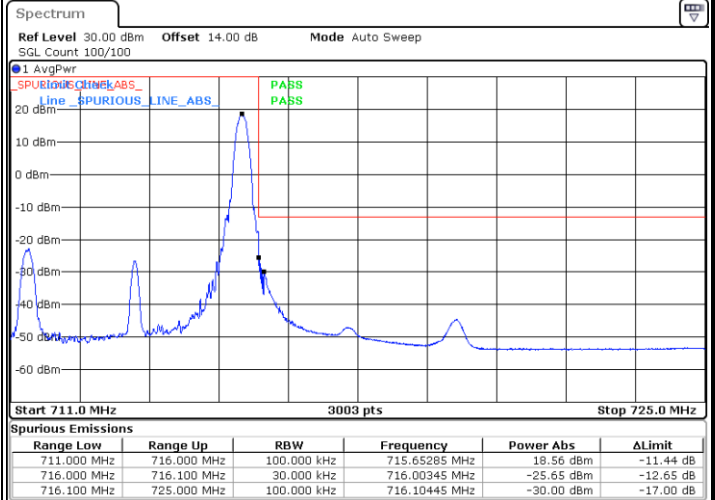

LTE Band 13 / 10MHz / QPSK

Lowest Band Edge / 1 RB

Highest Band Edge / 1 RB

Band Edge / Full RB

LTE Band 13 / 10MHz / 16QAM

Lowest Band Edge / 1 RB

Highest Band Edge / 1 RB

Band Edge / Full RB

LTE Band 17 / 5MHz / QPSK

Lowest Band Edge / 1 RB

Highest Band Edge / 1 RB

Lowest Band Edge / Full RB

Highest Band Edge / Full RB

LTE Band 17 / 5MHz / 16QAM

Lowest Band Edge / 1 RB

Highest Band Edge / 1 RB

Lowest Band Edge / Full RB

Highest Band Edge / Full RB

LTE Band 17 / 10MHz / QPSK

Lowest Band Edge / 1 RB

Highest Band Edge / 1 RB

Lowest Band Edge / Full RB

Highest Band Edge / Full RB

LTE Band 17 / 10MHz / 16QAM

Lowest Band Edge / 1 RB

Highest Band Edge / 1 RB

Lowest Band Edge / Full RB

Highest Band Edge / Full RB

Conducted Spurious Emission

LTE Band 2 / 1.4MHz

Highest Channel / QPSK

Highest Channel / 16QAM