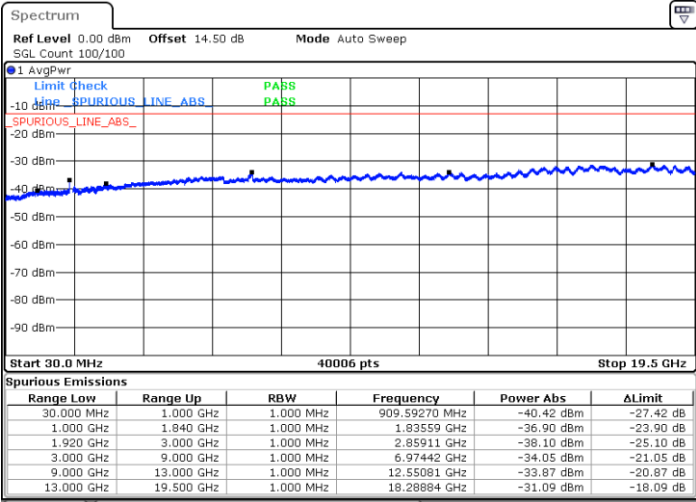

LTE Band 2 / 15MHz

Lowest Channel / QPSK

Lowest Channel / 16QAM

Middle Channel / QPSK

Middle Channel / 16QAM

LTE Band 2 / 15MHz

Highest Channel / QPSK

Highest Channel / 16QAM

LTE Band 2 / 20MHz

Lowest Channel / QPSK

Lowest Channel / 16QAM

LTE Band 2 / 20MHz

Middle Channel / QPSK

Middle Channel / 16QAM

Highest Channel / QPSK

Highest Channel / 16QAM

LTE Band 4 / 1.4MHz

Lowest Channel / QPSK

Lowest Channel / 16QAM

Middle Channel / QPSK

Middle Channel / 16QAM

LTE Band 4 / 1.4MHz

Highest Channel / QPSK

Highest Channel / 16QAM

LTE Band 4 / 3MHz

Lowest Channel / QPSK

Lowest Channel / 16QAM

LTE Band 4 / 3MHz

Middle Channel / QPSK

Middle Channel / 16QAM

Highest Channel / QPSK

Highest Channel / 16QAM