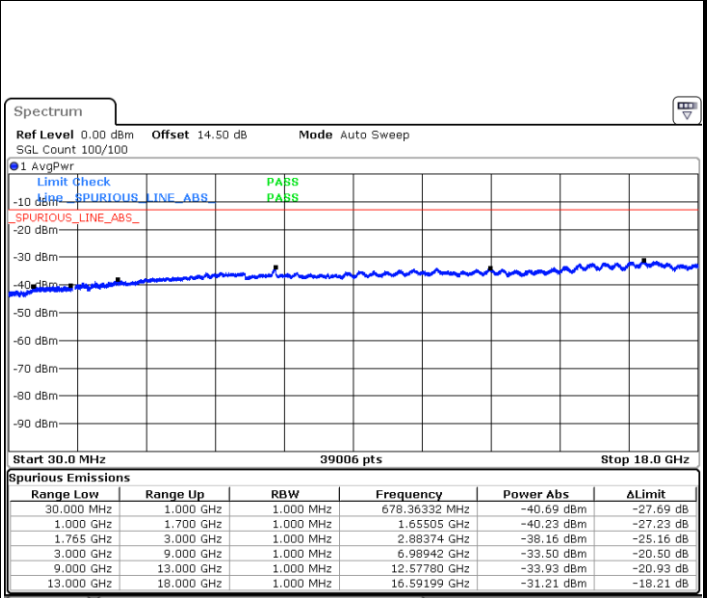

LTE Band 4 / 1.4MHz

Lowest Channel / QPSK

Lowest Channel / 16QAM

Middle Channel / QPSK

Middle Channel / 16QAM

LTE Band 4 / 1.4MHz

Highest Channel / QPSK

Highest Channel / 16QAM

LTE Band 4 / 3MHz

Lowest Channel / QPSK

Lowest Channel / 16QAM

LTE Band 4 / 3MHz

Middle Channel / QPSK

Middle Channel / 16QAM

Highest Channel / QPSK

Highest Channel / 16QAM

LTE Band 4 / 5MHz

Lowest Channel / QPSK

Lowest Channel / 16QAM

Middle Channel / QPSK

Middle Channel / 16QAM

LTE Band 4 / 5MHz

Highest Channel / QPSK

Highest Channel / 16QAM

LTE Band 4 / 10MHz

Lowest Channel / QPSK

Lowest Channel / 16QAM

LTE Band 4 / 10MHz

Middle Channel / QPSK

Middle Channel / 16QAM

Highest Channel / QPSK

Highest Channel / 16QAM