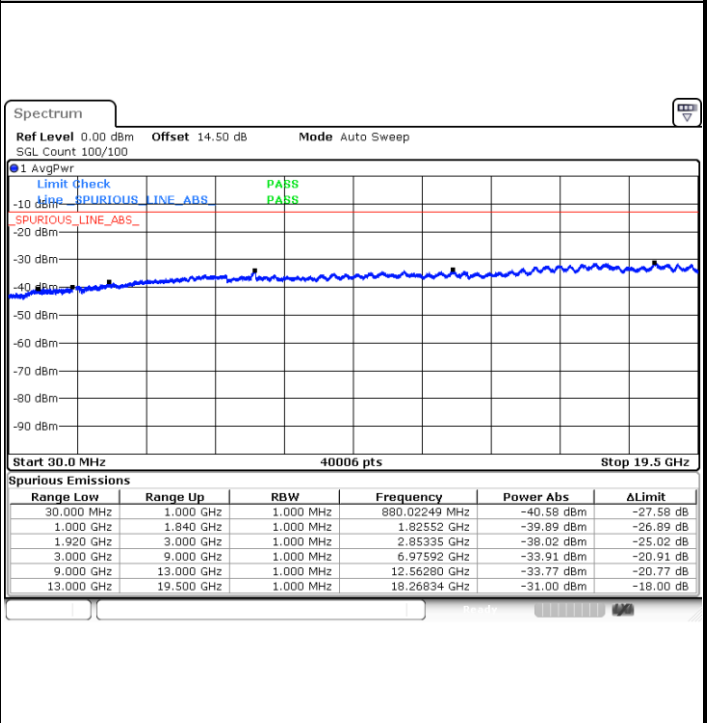

Lowest Band Edge / Full RB

Highest Band Edge / Full RB

LTE Band 17 / 10MHz / QPSK

Lowest Band Edge / 1 RB

Highest Band Edge / 1 RB

Lowest Band Edge / Full RB

Highest Band Edge / Full RB

LTE Band 17 / 10MHz / 16QAM

Lowest Band Edge / 1 RB

Highest Band Edge / 1 RB

Lowest Band Edge / Full RB

Highest Band Edge / Full RB

Conducted Spurious Emission

LTE Band 2 / 1.4MHz

Highest Channel / QPSK

Highest Channel / 16QAM

LTE Band 2 / 3MHz

Lowest Channel / QPSK

Lowest Channel / 16QAM

LTE Band 2 / 3MHz

Middle Channel / QPSK

Middle Channel / 16QAM

Highest Channel / QPSK

Highest Channel / 16QAM

LTE Band 2 / 5MHz

Lowest Channel / QPSK

Lowest Channel / 16QAM

Middle Channel / QPSK

Middle Channel / 16QAM

LTE Band 2 / 5MHz

Highest Channel / QPSK

Highest Channel / 16QAM