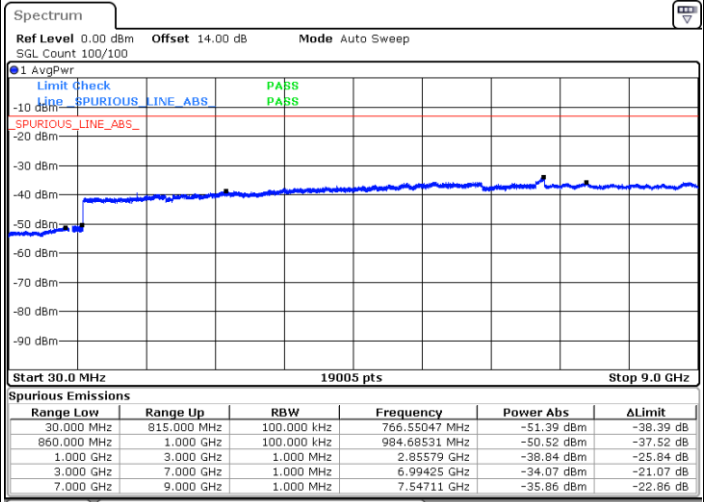

LTE Band 4 / 20MHz

Lowest Channel / QPSK

Lowest Channel / 16QAM

LTE Band 4 / 20MHz

Middle Channel / QPSK

Middle Channel / 16QAM

Highest Channel / QPSK

Highest Channel / 16QAM

LTE Band 5 / 1.4MHz

Lowest Channel / QPSK

Lowest Channel / 16QAM

Middle Channel / QPSK

Middle Channel / 16QAM

LTE Band 5 / 1.4MHz

Highest Channel / QPSK

Highest Channel / 16QAM

LTE Band 5 / 3MHz

Lowest Channel / QPSK

Lowest Channel / 16QAM

LTE Band 5 / 3MHz

Middle Channel / QPSK

Middle Channel / 16QAM

Highest Channel / QPSK

Highest Channel / 16QAM