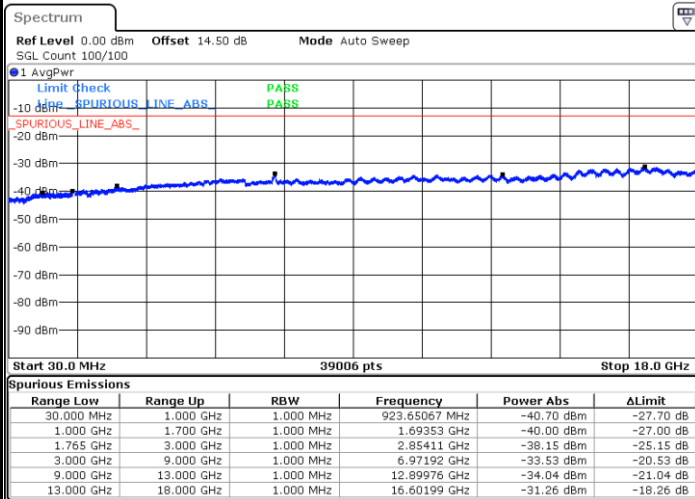

LTE Band 4 / 3MHz

Lowest Channel / QPSK

Lowest Channel / 16QAM

LTE Band 4 / 3MHz

Middle Channel / QPSK

Middle Channel / 16QAM

Highest Channel / QPSK

Highest Channel / 16QAM

LTE Band 4 / 5MHz

Lowest Channel / QPSK

Lowest Channel / 16QAM

Middle Channel / QPSK

Middle Channel / 16QAM

LTE Band 4 / 5MHz

Highest Channel / QPSK

Highest Channel / 16QAM

LTE Band 4 / 10MHz

Lowest Channel / QPSK

Lowest Channel / 16QAM

LTE Band 4 / 10MHz

Middle Channel / QPSK

Middle Channel / 16QAM

Highest Channel / QPSK

Highest Channel / 16QAM