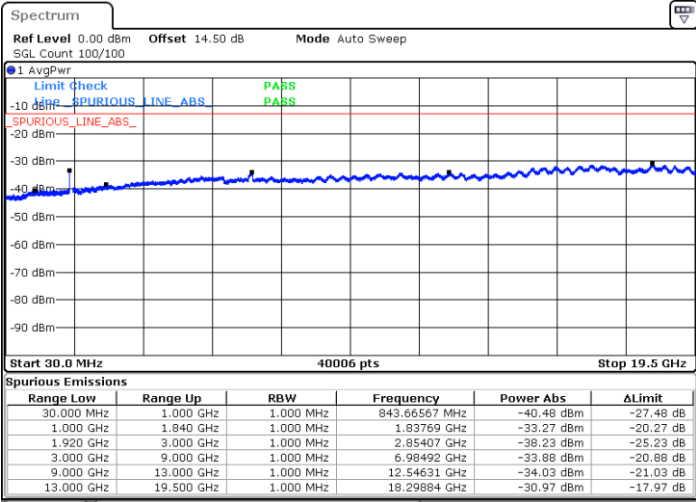

LTE Band 2 / 5MHz

Lowest Channel / QPSK

Lowest Channel / 16QAM

Middle Channel / QPSK

Middle Channel / 16QAM

LTE Band 2 / 5MHz

Highest Channel / QPSK

Highest Channel / 16QAM

LTE Band 2 / 10MHz

Lowest Channel / QPSK

Lowest Channel / 16QAM

LTE Band 2 / 10MHz

Middle Channel / QPSK

Middle Channel / 16QAM

Highest Channel / QPSK

Highest Channel / 16QAM

LTE Band 2 / 15MHz

Lowest Channel / QPSK

Lowest Channel / 16QAM

Middle Channel / QPSK

Middle Channel / 16QAM

LTE Band 2 / 15MHz

Highest Channel / QPSK

Highest Channel / 16QAM

LTE Band 2 / 20MHz

Lowest Channel / QPSK

Lowest Channel / 16QAM

LTE Band 2 / 20MHz

Middle Channel / QPSK

Middle Channel / 16QAM

Highest Channel / QPSK

Highest Channel / 16QAM