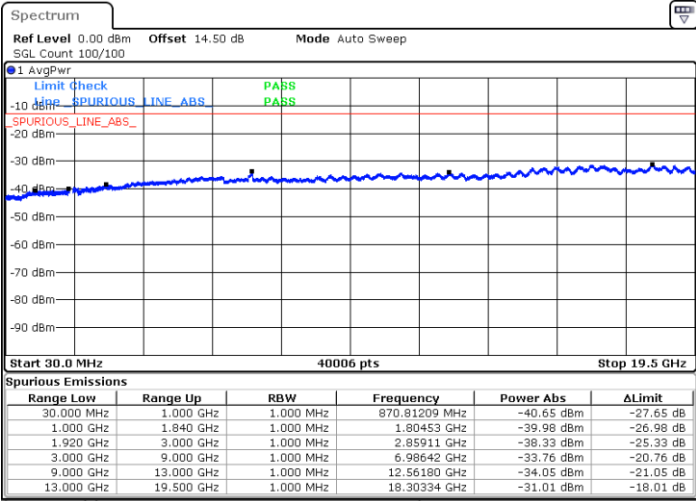

LTE Band 2 / 10MHz

Lowest Channel / QPSK

Lowest Channel / 16QAM

LTE Band 2 / 10MHz

Middle Channel / QPSK

Middle Channel / 16QAM

Highest Channel / QPSK

Highest Channel / 16QAM

LTE Band 2 / 15MHz

Lowest Channel / QPSK

Lowest Channel / 16QAM

Middle Channel / QPSK

Middle Channel / 16QAM

LTE Band 2 / 15MHz

Highest Channel / QPSK

Highest Channel / 16QAM

LTE Band 2 / 20MHz

Lowest Channel / QPSK

Lowest Channel / 16QAM

LTE Band 2 / 20MHz

Middle Channel / QPSK

Middle Channel / 16QAM

Highest Channel / QPSK

Highest Channel / 16QAM

LTE Band 4 / 1.4MHz

Lowest Channel / QPSK

Lowest Channel / 16QAM

Middle Channel / QPSK

Middle Channel / 16QAM

LTE Band 4 / 1.4MHz

Highest Channel / QPSK

Highest Channel / 16QAM