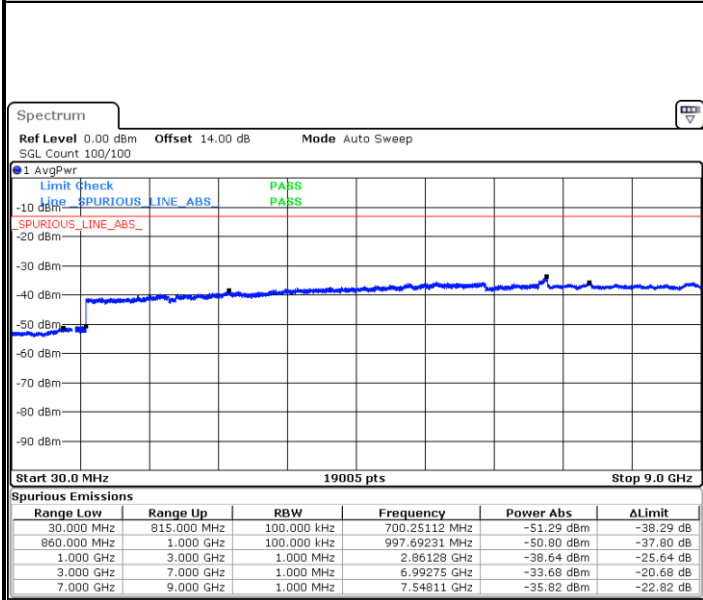

LTE Band 5 / 1.4MHz

Lowest Channel / QPSK

Lowest Channel / 16QAM

Middle Channel / QPSK

Middle Channel / 16QAM

LTE Band 5 / 1.4MHz

Highest Channel / QPSK

Highest Channel / 16QAM

LTE Band 5 / 3MHz

Lowest Channel / QPSK

Lowest Channel / 16QAM

LTE Band 5 / 3MHz

Middle Channel / QPSK

Middle Channel / 16QAM

Highest Channel / QPSK

Highest Channel / 16QAM