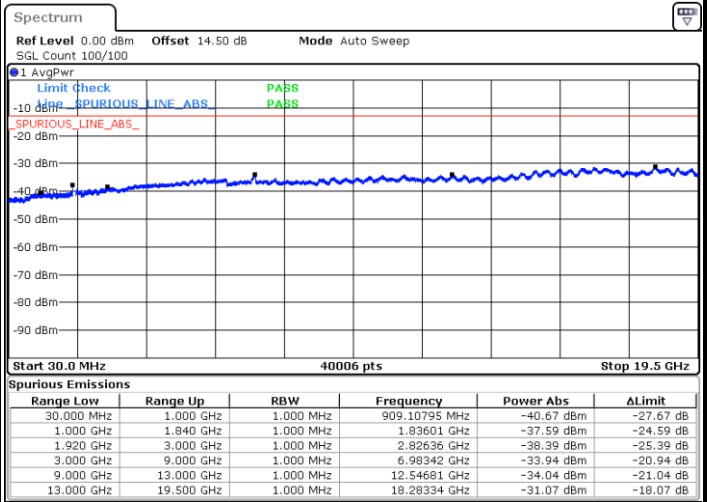

LTE Band 2 / 15MHz

Lowest Channel / QPSK

Lowest Channel / 16QAM

Middle Channel / QPSK

Middle Channel / 16QAM

LTE Band 2 / 15MHz

Highest Channel / QPSK

Highest Channel / 16QAM

LTE Band 2 / 20MHz

Lowest Channel / QPSK

Lowest Channel / 16QAM

LTE Band 2 / 20MHz

Middle Channel / QPSK

Middle Channel / 16QAM

Highest Channel / QPSK

Highest Channel / 16QAM

LTE Band 4 / 1.4MHz

Lowest Channel / QPSK

Lowest Channel / 16QAM

Middle Channel / QPSK

Middle Channel / 16QAM

LTE Band 4 / 1.4MHz

Highest Channel / QPSK

Highest Channel / 16QAM