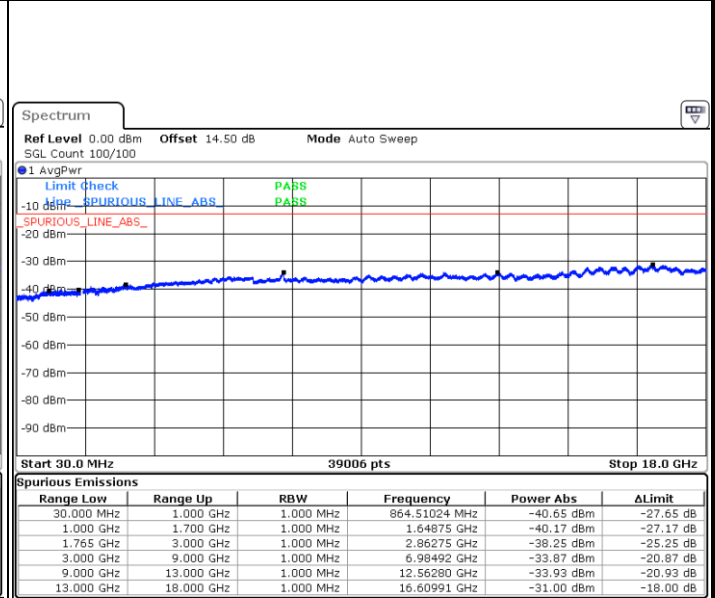

LTE Band 4 / 1.4MHz

Lowest Channel / QPSK

Lowest Channel / 16QAM

Middle Channel / QPSK

Middle Channel / 16QAM

LTE Band 4 / 1.4MHz

Highest Channel / QPSK

Highest Channel / 16QAM

LTE Band 4 / 3MHz

Lowest Channel / QPSK

Lowest Channel / 16QAM

LTE Band 4 / 3MHz

Middle Channel / QPSK

Middle Channel / 16QAM

Highest Channel / QPSK

Highest Channel / 16QAM

LTE Band 4 / 5MHz

Lowest Channel / QPSK

Lowest Channel / 16QAM

Middle Channel / QPSK

Middle Channel / 16QAM

LTE Band 4 / 5MHz

Highest Channel / QPSK

Highest Channel / 16QAM

LTE Band 4 / 10MHz

Lowest Channel / QPSK

Lowest Channel / 16QAM

LTE Band 4 / 10MHz

Middle Channel / QPSK

Middle Channel / 16QAM

Highest Channel / QPSK

Highest Channel / 16QAM