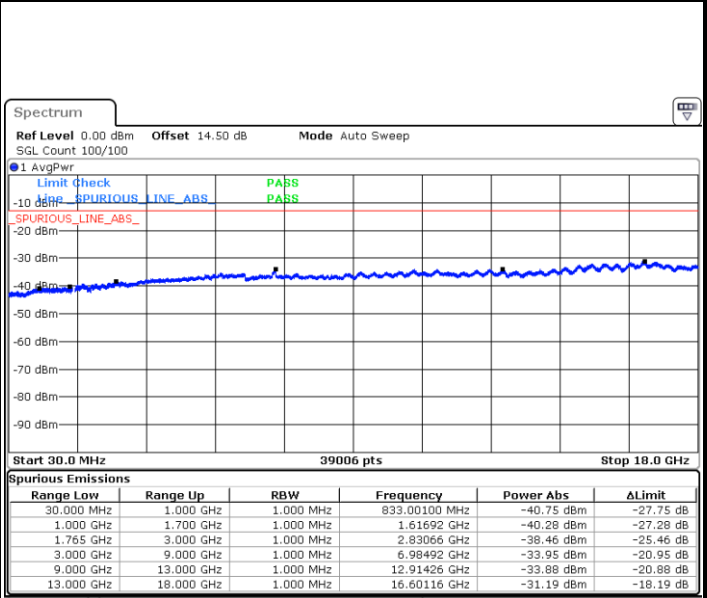

LTE Band 4 / 1.4MHz

Lowest Channel / QPSK

Lowest Channel / 16QAM

Middle Channel / QPSK

Middle Channel / 16QAM

LTE Band 4 / 1.4MHz

Highest Channel / QPSK

Highest Channel / 16QAM

LTE Band 4 / 3MHz

Lowest Channel / QPSK

Lowest Channel / 16QAM

LTE Band 4 / 3MHz

Middle Channel / QPSK

Middle Channel / 16QAM

Highest Channel / QPSK

Highest Channel / 16QAM

LTE Band 4 / 5MHz

Lowest Channel / QPSK

Lowest Channel / 16QAM

Middle Channel / QPSK

Middle Channel / 16QAM

LTE Band 4 / 5MHz

Highest Channel / QPSK

Highest Channel / 16QAM

LTE Band 4 / 10MHz

Lowest Channel / QPSK

Lowest Channel / 16QAM

LTE Band 4 / 10MHz

Middle Channel / QPSK

Middle Channel / 16QAM

Highest Channel / QPSK

Highest Channel / 16QAM