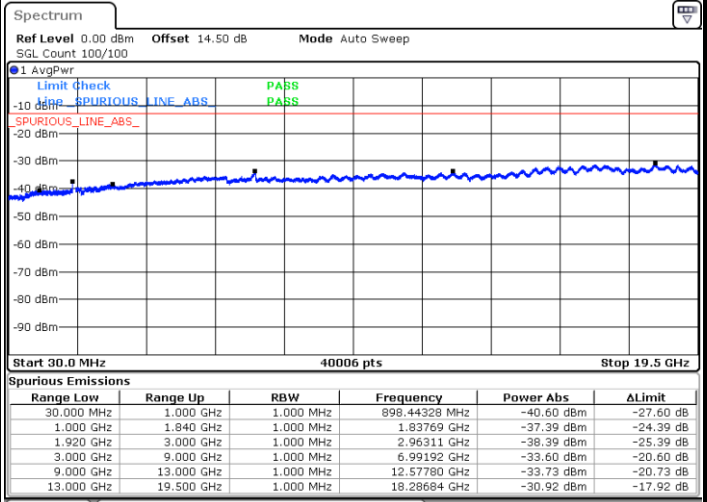

LTE Band 2 / 5MHz

Lowest Channel / QPSK

Lowest Channel / 16QAM

Middle Channel / QPSK

Middle Channel / 16QAM

LTE Band 2 / 5MHz

Highest Channel / QPSK

Highest Channel / 16QAM

LTE Band 2 / 10MHz

Lowest Channel / QPSK

Lowest Channel / 16QAM

LTE Band 2 / 10MHz

Middle Channel / QPSK

Middle Channel / 16QAM

Highest Channel / QPSK

Highest Channel / 16QAM

LTE Band 2 / 15MHz

Lowest Channel / QPSK

Lowest Channel / 16QAM

Middle Channel / QPSK

Middle Channel / 16QAM

LTE Band 2 / 15MHz

Highest Channel / QPSK

Highest Channel / 16QAM

LTE Band 2 / 20MHz

Lowest Channel / QPSK

Lowest Channel / 16QAM

LTE Band 2 / 20MHz

Middle Channel / QPSK

Middle Channel / 16QAM

Highest Channel / QPSK

Highest Channel / 16QAM