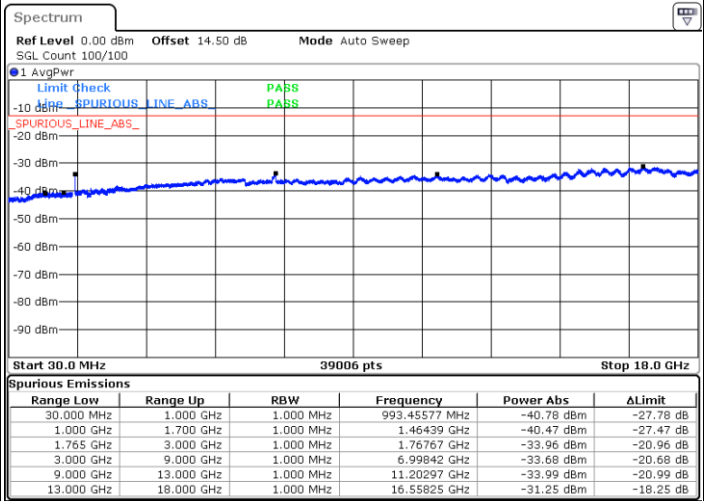

LTE Band 4 / 10MHz

Lowest Channel / QPSK

Lowest Channel / 16QAM

LTE Band 4 / 10MHz

Middle Channel / QPSK

Middle Channel / 16QAM

Highest Channel / QPSK

Highest Channel / 16QAM

LTE Band 4 / 15MHz

Lowest Channel / QPSK

Lowest Channel / 16QAM

Middle Channel / QPSK

Middle Channel / 16QAM

LTE Band 4 / 15MHz

Highest Channel / QPSK

Highest Channel / 16QAM

LTE Band 4 / 20MHz

Lowest Channel / QPSK

Lowest Channel / 16QAM

LTE Band 4 / 20MHz

Middle Channel / QPSK

Middle Channel / 16QAM

Highest Channel / QPSK

Highest Channel / 16QAM