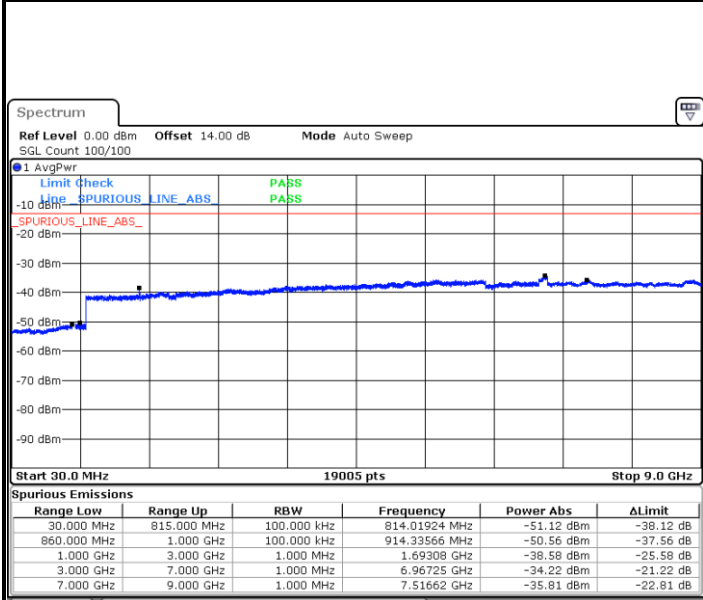

LTE Band 5 / 1.4MHz

Lowest Channel / QPSK

Lowest Channel / 16QAM

Middle Channel / QPSK

Middle Channel / 16QAM

LTE Band 5 / 1.4MHz

Highest Channel / QPSK

Highest Channel / 16QAM

LTE Band 5 / 3MHz

Lowest Channel / QPSK

Lowest Channel / 16QAM

LTE Band 5 / 3MHz

Middle Channel / QPSK

Middle Channel / 16QAM

Highest Channel / QPSK

Highest Channel / 16QAM