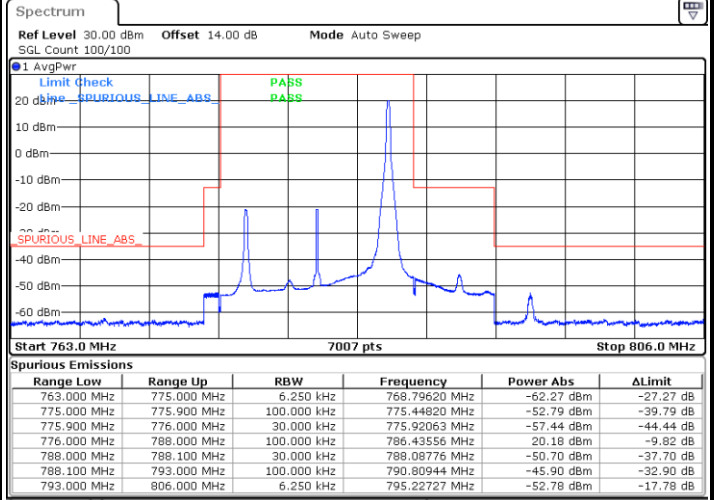

LTE Band 13 / 10MHz / QPSK

Lowest Band Edge / 1 RB

Highest Band Edge / 1 RB

Band Edge / Full RB

LTE Band 13 / 10MHz / 16QAM

Lowest Band Edge / 1 RB

Highest Band Edge / 1 RB

Band Edge / Full RB

LTE Band 17 / 5MHz / QPSK

Lowest Band Edge / 1 RB

Highest Band Edge / 1 RB

Lowest Band Edge / Full RB

Highest Band Edge / Full RB

LTE Band 17 / 5MHz / 16QAM

Lowest Band Edge / 1 RB

Highest Band Edge / 1 RB

Lowest Band Edge / Full RB

Highest Band Edge / Full RB

LTE Band 17 / 10MHz / QPSK

Lowest Band Edge / 1 RB

Highest Band Edge / 1 RB

Lowest Band Edge / Full RB

Highest Band Edge / Full RB

LTE Band 17 / 10MHz / 16QAM

Lowest Band Edge / 1 RB

Highest Band Edge / 1 RB

Lowest Band Edge / Full RB

Highest Band Edge / Full RB

Conducted Spurious Emission

LTE Band 2 / 1.4MHz

Highest Channel / QPSK

Highest Channel / 16QAM