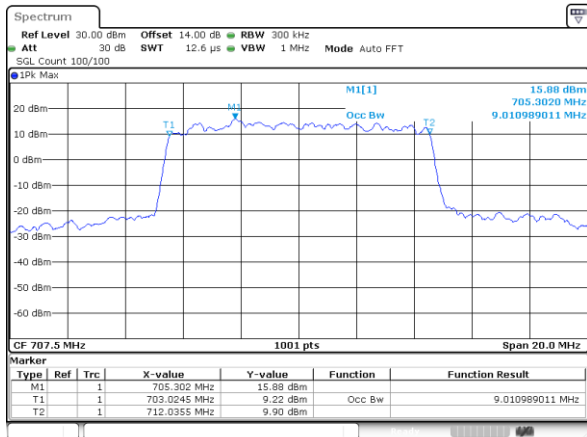

LTE Band 12

Lowest Channel / 3MHz / QPSK

Lowest Channel / 3MHz / 16QAM

Middle Channel / 3MHz / QPSK

Middle Channel / 3MHz / 16QAM

Highest Channel / 3MHz / QPSK

Highest Channel / 3MHz / 16QAM

LTE Band 12

Lowest Channel / 5MHz / QPSK

Lowest Channel / 5MHz / 16QAM

Middle Channel / 5MHz / QPSK

Middle Channel / 5MHz / 16QAM

Highest Channel / 5MHz / QPSK

Highest Channel / 5MHz / 16QAM

LTE Band 12

Lowest Channel / 10MHz / QPSK

Lowest Channel / 10MHz / 16QAM

Middle Channel / 10MHz / QPSK

Middle Channel / 10MHz / 16QAM

Highest Channel / 10MHz / QPSK

Highest Channel / 10MHz / 16QAM

LTE Band 13

Lowest Channel / 5MHz / QPSK

Lowest Channel / 5MHz / 16QAM