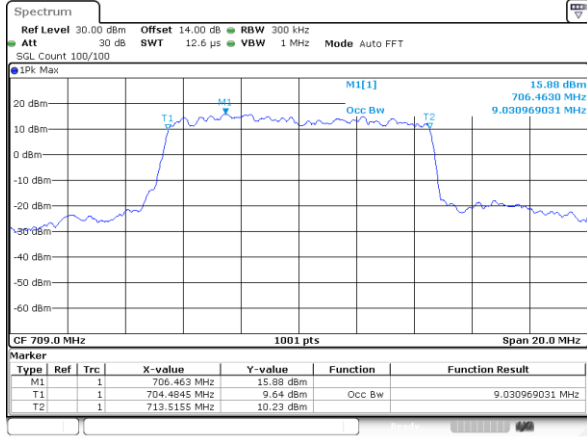

Lowest Channel / 5MHz / QPSK

Lowest Channel / 5MHz / 16QAM

Middle Channel / 5MHz / QPSK

Middle Channel / 5MHz / 16QAM

Highest Channel / 5MHz / QPSK

Highest Channel / 5MHz / 16QAM

LTE Band 17

Lowest Channel / 10MHz / QPSK

Lowest Channel / 10MHz / 16QAM

Middle Channel / 10MHz / QPSK

Middle Channel / 10MHz / 16QAM

Highest Channel / 10MHz / QPSK

Highest Channel / 10MHz / 16QAM

Conducted Band Edge

LTE Band 2 / 1.4MHz / 16QAM

Lowest Band Edge / 1 RB