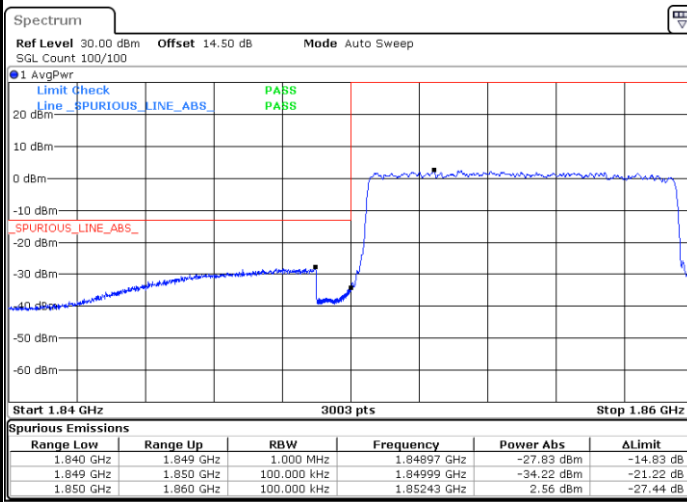

LTE Band 2 / 5MHz / QPSK

Lowest Band Edge / 1 RB

Highest Band Edge / 1 RB

Lowest Band Edge / Full RB

Highest Band Edge / Full RB

LTE Band 2 / 5MHz / 16QAM

Lowest Band Edge / 1RB

Highest Band Edge / 1 RB

Lowest Band Edge / Full RB

Highest Band Edge / Full RB

LTE Band 2 / 10MHz / QPSK

Lowest Band Edge / 1 RB

Highest Band Edge / 1 RB

Lowest Band Edge / Full RB

Highest Band Edge / Full RB

LTE Band 2 / 10MHz / 16QAM

Lowest Band Edge / 1 RB

Highest Band Edge / 1 RB

Lowest Band Edge / Full RB

Highest Band Edge / Full RB

LTE Band 2 / 15MHz / QPSK

Lowest Band Edge / 1 RB

Highest Band Edge / 1 RB

Lowest Band Edge / Full RB

Highest Band Edge / Full RB

LTE Band 2 / 15MHz / 16QAM

Lowest Band Edge / 1 RB

Highest Band Edge / 1 RB

Lowest Band Edge / Full RB

Highest Band Edge / Full RB

LTE Band 2 / 20MHz / QPSK

Lowest Band Edge / 1 RB