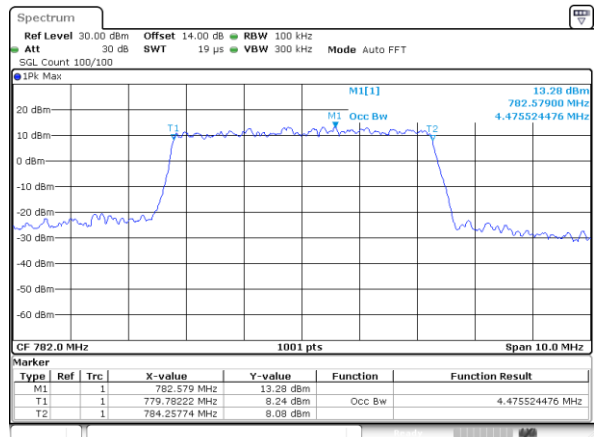

Lowest Channel / 10MHz / 16QAM

Middle Channel / 10MHz / QPSK

Middle Channel / 10MHz / 16QAM

Highest Channel / 10MHz / QPSK

Highest Channel / 10MHz / 16QAM

LTE Band 13

Lowest Channel / 5MHz / QPSK

Lowest Channel / 5MHz / 16QAM

Middle Channel / 5MHz / QPSK

Middle Channel / 5MHz / 16QAM

Highest Channel / 5MHz / QPSK

Highest Channel / 5MHz / 16QAM

LTE Band 13

Middle Channel / 10MHz / QPSK

Middle Channel / 10MHz / 16QAM

LTE Band 17