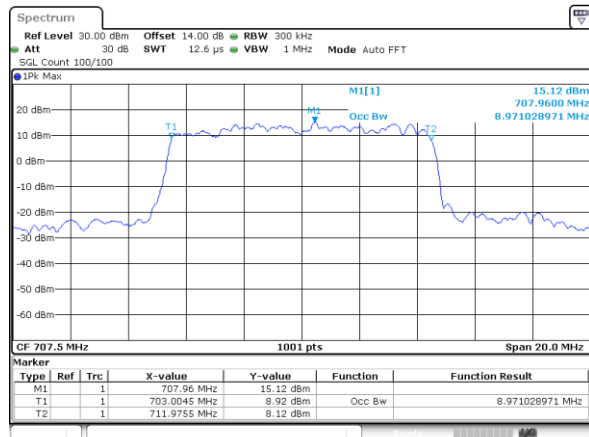

LTE Band 12

Lowest Channel / 3MHz / QPSK

Lowest Channel / 3MHz / 16QAM

Middle Channel / 3MHz / QPSK

Middle Channel / 3MHz / 16QAM

Highest Channel / 3MHz / QPSK

Highest Channel / 3MHz / 16QAM

LTE Band 12

Lowest Channel / 5MHz / QPSK

Lowest Channel / 5MHz / 16QAM

Middle Channel / 5MHz / QPSK

Middle Channel / 5MHz / 16QAM

Highest Channel / 5MHz / QPSK

Highest Channel / 5MHz / 16QAM

LTE Band 12

Lowest Channel / 10MHz / QPSK

Lowest Channel / 10MHz / 16QAM

Middle Channel / 10MHz / QPSK

Middle Channel / 10MHz / 16QAM

Highest Channel / 10MHz / QPSK

Highest Channel / 10MHz / 16QAM

LTE Band 13

Lowest Channel / 5MHz / QPSK

Lowest Channel / 5MHz / 16QAM