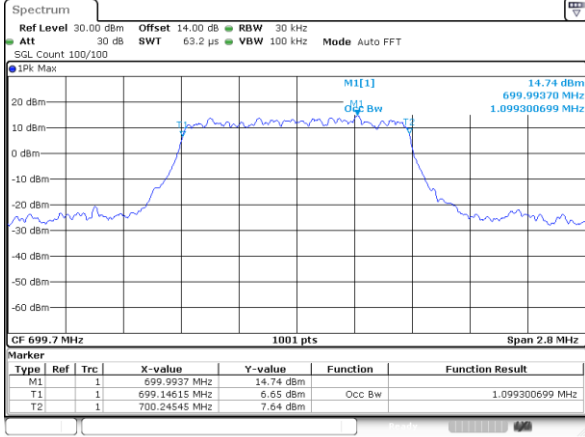

Middle Channel / 3MHz / 16QAM

Highest Channel / 3MHz / QPSK

Highest Channel / 3MHz / 16QAM

LTE Band 5

Lowest Channel / 5MHz / QPSK

Lowest Channel / 5MHz / 16QAM

Middle Channel / 5MHz / QPSK

Middle Channel / 5MHz / 16QAM

Highest Channel / 5MHz / QPSK

Highest Channel / 5MHz / 16QAM

LTE Band 5

Lowest Channel / 10MHz / QPSK

Lowest Channel / 10MHz / 16QAM

Middle Channel / 10MHz / QPSK

Middle Channel / 10MHz / 16QAM

Highest Channel / 10MHz / QPSK

Highest Channel / 10MHz / 16QAM

LTE Band 12

Lowest Channel / 1.4MHz / QPSK

Lowest Channel / 1.4MHz / 16QAM

Middle Channel / 1.4MHz / QPSK

Middle Channel / 1.4MHz / 16QAM

Highest Channel / 1.4MHz / QPSK

Highest Channel / 1.4MHz / 16QAM