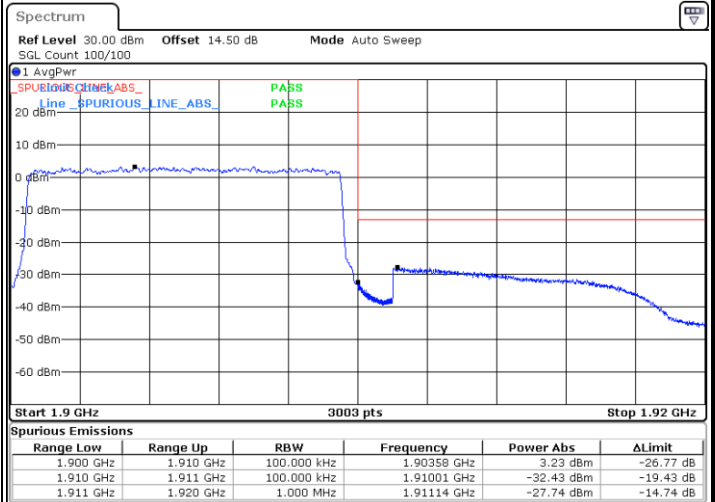

LTE Band 2 / 5MHz / QPSK

Lowest Band Edge / 1 RB

Highest Band Edge / 1 RB

Lowest Band Edge / Full RB

Highest Band Edge / Full RB

LTE Band 2 / 5MHz / 16QAM

Lowest Band Edge / 1RB

Highest Band Edge / 1 RB

Lowest Band Edge / Full RB

Highest Band Edge / Full RB

LTE Band 2 / 10MHz / QPSK

Lowest Band Edge / 1 RB

Highest Band Edge / 1 RB

Lowest Band Edge / Full RB

Highest Band Edge / Full RB

LTE Band 2 / 10MHz / 16QAM

Lowest Band Edge / 1 RB

Highest Band Edge / 1 RB

Lowest Band Edge / Full RB

Highest Band Edge / Full RB

LTE Band 2 / 15MHz / QPSK

Lowest Band Edge / 1 RB

Highest Band Edge / 1 RB

Lowest Band Edge / Full RB

Highest Band Edge / Full RB

LTE Band 2 / 15MHz / 16QAM

Lowest Band Edge / 1 RB

Highest Band Edge / 1 RB

Lowest Band Edge / Full RB

Highest Band Edge / Full RB

LTE Band 2 / 20MHz / QPSK

Lowest Band Edge / 1 RB