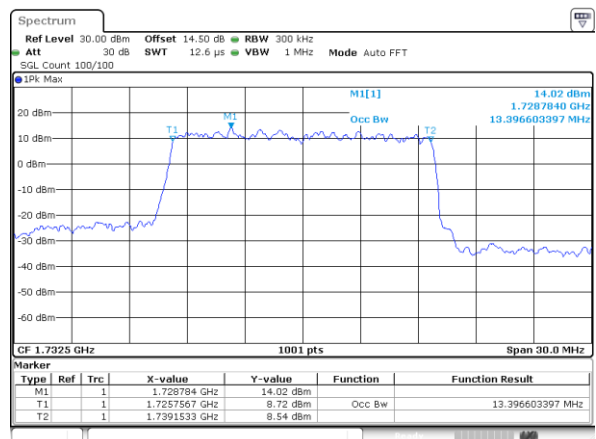

LTE Band 4

Lowest Channel / 10MHz / QPSK

Lowest Channel / 10MHz / 16QAM

Middle Channel / 10MHz / QPSK

Middle Channel / 10MHz / 16QAM

Highest Channel / 10MHz / QPSK

Highest Channel / 10MHz / 16QAM

LTE Band 4

Lowest Channel / 15MHz / QPSK

Lowest Channel / 15MHz / 16QAM

Middle Channel / 15MHz / QPSK

Middle Channel / 15MHz / 16QAM

Highest Channel / 15MHz / QPSK

Highest Channel / 15MHz / 16QAM

LTE Band 4

Lowest Channel / 20MHz / QPSK

Lowest Channel / 20MHz / 16QAM

Middle Channel / 20MHz / QPSK

Middle Channel / 20MHz / 16QAM

Highest Channel / 20MHz / QPSK

Highest Channel / 20MHz / 16QAM

LTE Band 5

Lowest Channel / 1.4MHz / QPSK

Lowest Channel / 1.4MHz / 16QAM