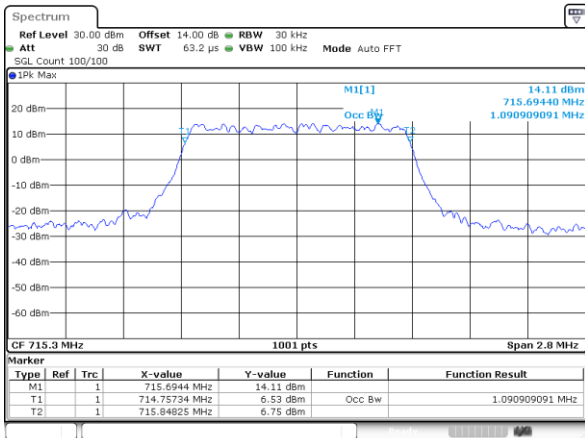

Highest Channel / 5MHz / QPSK

Highest Channel / 5MHz / 16QAM

LTE Band 5

Lowest Channel / 10MHz / QPSK

Lowest Channel / 10MHz / 16QAM

Middle Channel / 10MHz / QPSK

Middle Channel / 10MHz / 16QAM

Highest Channel / 10MHz / QPSK

Highest Channel / 10MHz / 16QAM

LTE Band 12

Lowest Channel / 1.4MHz / QPSK

Lowest Channel / 1.4MHz / 16QAM

Middle Channel / 1.4MHz / QPSK

Middle Channel / 1.4MHz / 16QAM

Highest Channel / 1.4MHz / QPSK

Highest Channel / 1.4MHz / 16QAM

LTE Band 12

Lowest Channel / 3MHz / QPSK

Lowest Channel / 3MHz / 16QAM

Middle Channel / 3MHz / QPSK

Middle Channel / 3MHz / 16QAM

Highest Channel / 3MHz / QPSK

Highest Channel / 3MHz / 16QAM

LTE Band 12