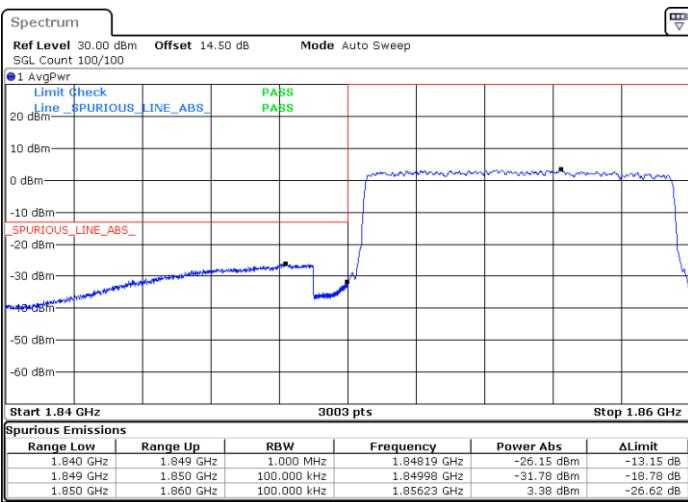

LTE Band 2 / 5MHz / QPSK

Lowest Band Edge / 1 RB

Highest Band Edge / 1 RB

Lowest Band Edge / Full RB

Highest Band Edge / Full RB

LTE Band 2 / 5MHz / 16QAM

Lowest Band Edge / 1RB

Highest Band Edge / 1 RB

Lowest Band Edge / Full RB

Highest Band Edge / Full RB

LTE Band 2 / 10MHz / QPSK

Lowest Band Edge / 1 RB

Highest Band Edge / 1 RB

Lowest Band Edge / Full RB

Highest Band Edge / Full RB

LTE Band 2 / 10MHz / 16QAM

Lowest Band Edge / 1 RB

Highest Band Edge / 1 RB

Lowest Band Edge / Full RB

Highest Band Edge / Full RB

LTE Band 2 / 15MHz / QPSK

Lowest Band Edge / 1 RB

Highest Band Edge / 1 RB

Lowest Band Edge / Full RB

Highest Band Edge / Full RB

LTE Band 2 / 15MHz / 16QAM

Lowest Band Edge / 1 RB

Highest Band Edge / 1 RB

Lowest Band Edge / Full RB

Highest Band Edge / Full RB

LTE Band 2 / 20MHz / QPSK

Lowest Band Edge / 1 RB