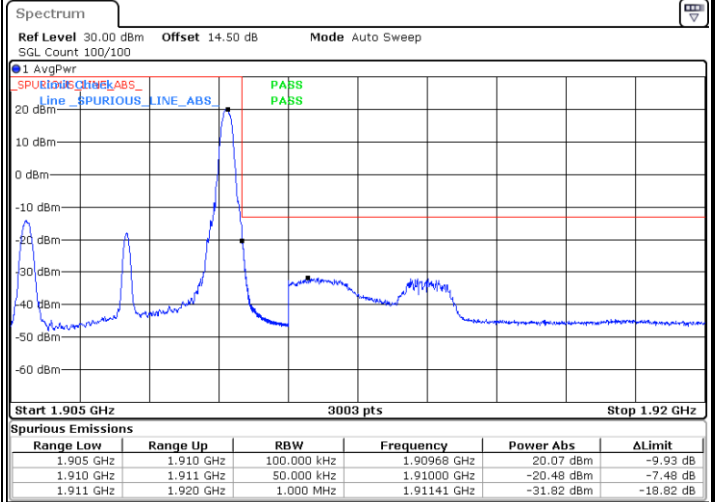

Lowest Channel / 10MHz / 16QAM

Middle Channel / 10MHz / QPSK

Middle Channel / 10MHz / 16QAM

Highest Channel / 10MHz / QPSK

Highest Channel / 10MHz / 16QAM

Conducted Band Edge

LTE Band 2 / 1.4MHz / 16QAM

Lowest Band Edge / 1 RB

Highest Band Edge / 1 RB

Lowest Band Edge / Full RB

Highest Band Edge / Full RB

LTE Band 2 / 3MHz / 16QAM

Lowest Band Edge / 1 RB

Highest Band Edge / 1 RB

Lowest Band Edge / Full RB

Highest Band Edge / Full RB

LTE Band 2 / 5MHz / QPSK

Lowest Band Edge / 1 RB

Highest Band Edge / 1 RB

Lowest Band Edge / Full RB

Highest Band Edge / Full RB

LTE Band 2 / 5MHz / 16QAM

Lowest Band Edge / 1RB

Highest Band Edge / 1 RB

Lowest Band Edge / Full RB

Highest Band Edge / Full RB

LTE Band 2 / 10MHz / QPSK

Lowest Band Edge / 1 RB

Highest Band Edge / 1 RB

Lowest Band Edge / Full RB

Highest Band Edge / Full RB

LTE Band 2 / 10MHz / 16QAM