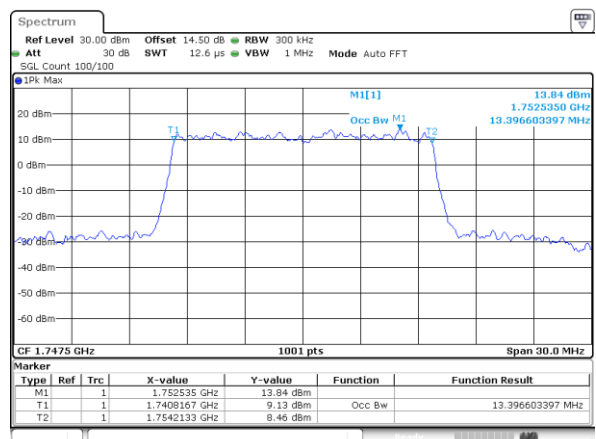

LTE Band 4

Lowest Channel / 10MHz / QPSK

Lowest Channel / 10MHz / 16QAM

Middle Channel / 10MHz / QPSK

Middle Channel / 10MHz / 16QAM

Highest Channel / 10MHz / QPSK

Highest Channel / 10MHz / 16QAM

LTE Band 4

Lowest Channel / 15MHz / QPSK

Lowest Channel / 15MHz / 16QAM

Middle Channel / 15MHz / QPSK

Middle Channel / 15MHz / 16QAM

Highest Channel / 15MHz / QPSK

Highest Channel / 15MHz / 16QAM

LTE Band 4

Lowest Channel / 20MHz / QPSK

Lowest Channel / 20MHz / 16QAM

Middle Channel / 20MHz / QPSK

Middle Channel / 20MHz / 16QAM

Highest Channel / 20MHz / QPSK

Highest Channel / 20MHz / 16QAM

LTE Band 5

Lowest Channel / 1.4MHz / QPSK

Lowest Channel / 1.4MHz / 16QAM

Middle Channel / 1.4MHz / QPSK

Middle Channel / 1.4MHz / 16QAM

Highest Channel / 1.4MHz / QPSK

Highest Channel / 1.4MHz / 16QAM

LTE Band 5

Lowest Channel / 3MHz / QPSK

Lowest Channel / 3MHz / 16QAM

Middle Channel / 3MHz / QPSK