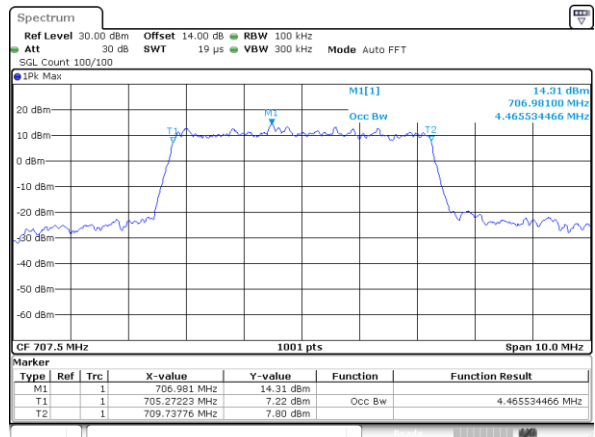

Lowest Channel / 5MHz / QPSK

Lowest Channel / 5MHz / 16QAM

Middle Channel / 5MHz / QPSK

Middle Channel / 5MHz / 16QAM

Highest Channel / 5MHz / QPSK

Highest Channel / 5MHz / 16QAM

LTE Band 12

Lowest Channel / 10MHz / QPSK

Lowest Channel / 10MHz / 16QAM

Middle Channel / 10MHz / QPSK

Middle Channel / 10MHz / 16QAM

Highest Channel / 10MHz / QPSK

Highest Channel / 10MHz / 16QAM

LTE Band 13

Lowest Channel / 5MHz / QPSK

Lowest Channel / 5MHz / 16QAM