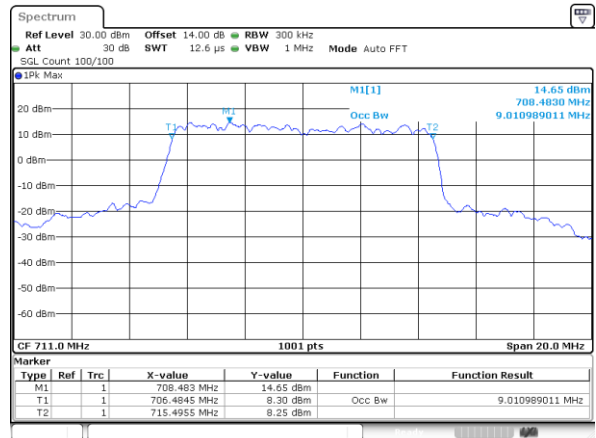

Lowest Channel / 5MHz / QPSK

Lowest Channel / 5MHz / 16QAM

Middle Channel / 5MHz / QPSK

Middle Channel / 5MHz / 16QAM

Highest Channel / 5MHz / QPSK

Highest Channel / 5MHz / 16QAM

LTE Band 17

Lowest Channel / 10MHz / QPSK

Lowest Channel / 10MHz / 16QAM

Middle Channel / 10MHz / QPSK

Middle Channel / 10MHz / 16QAM

Highest Channel / 10MHz / QPSK

Highest Channel / 10MHz / 16QAM

Conducted Band Edge

LTE Band 2 / 1.4MHz / 16QAM

Lowest Band Edge / 1 RB

Highest Band Edge / 1 RB

Lowest Band Edge / Full RB

Highest Band Edge / Full RB

LTE Band 2 / 3MHz / 16QAM

Lowest Band Edge / 1 RB

Highest Band Edge / 1 RB

Lowest Band Edge / Full RB

Highest Band Edge / Full RB

LTE Band 2 / 5MHz / QPSK

Lowest Band Edge / 1 RB

Highest Band Edge / 1 RB

Lowest Band Edge / Full RB

Highest Band Edge / Full RB

LTE Band 2 / 5MHz / 16QAM

Lowest Band Edge / 1RB

Highest Band Edge / 1 RB