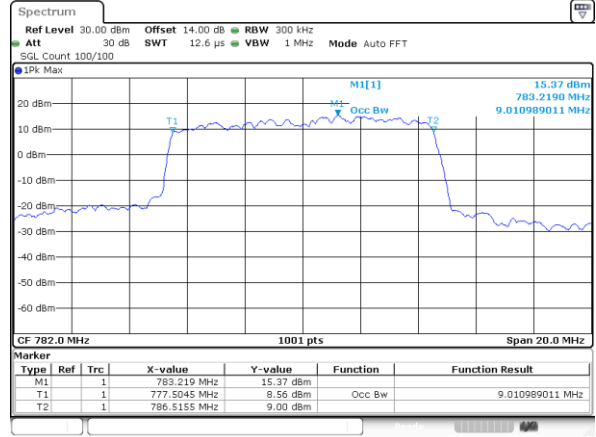

Lowest Channel / 10MHz / 16QAM

Middle Channel / 10MHz / QPSK

Middle Channel / 10MHz / 16QAM

Highest Channel / 10MHz / QPSK

Highest Channel / 10MHz / 16QAM

LTE Band 13

Lowest Channel / 5MHz / QPSK

Lowest Channel / 5MHz / 16QAM

Middle Channel / 5MHz / QPSK

Middle Channel / 5MHz / 16QAM

Highest Channel / 5MHz / QPSK

Highest Channel / 5MHz / 16QAM

LTE Band 13

Middle Channel / 10MHz / QPSK

Middle Channel / 10MHz / 16QAM

LTE Band 17

Lowest Channel / 5MHz / QPSK

Lowest Channel / 5MHz / 16QAM

Middle Channel / 5MHz / QPSK

Middle Channel / 5MHz / 16QAM

Highest Channel / 5MHz / QPSK

Highest Channel / 5MHz / 16QAM

LTE Band 17

Lowest Channel / 10MHz / QPSK