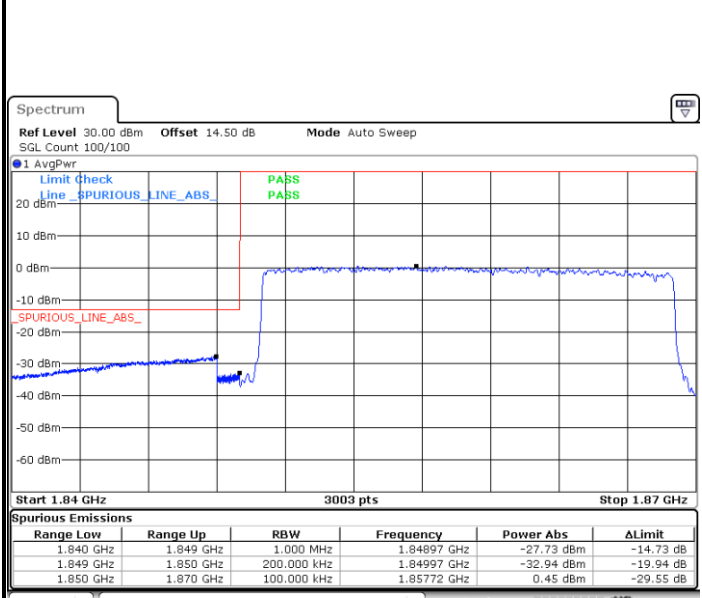

Lowest Band Edge / 1 RB

Highest Band Edge / 1 RB

Lowest Band Edge / Full RB

Highest Band Edge / Full RB

LTE Band 2 / 15MHz / QPSK

Lowest Band Edge / 1 RB

Highest Band Edge / 1 RB

Lowest Band Edge / Full RB

Highest Band Edge / Full RB

LTE Band 2 / 15MHz / 16QAM

Lowest Band Edge / 1 RB

Highest Band Edge / 1 RB

Lowest Band Edge / Full RB

Highest Band Edge / Full RB

LTE Band 2 / 20MHz / QPSK

Lowest Band Edge / 1 RB

Highest Band Edge / 1 RB

Lowest Band Edge / Full RB

Highest Band Edge / Full RB

LTE Band 2 / 20MHz / 16QAM

Lowest Band Edge / 1 RB

Highest Band Edge / 1 RB

Lowest Band Edge / Full RB

Highest Band Edge / Full RB

LTE Band 4 / 1.4MHz / QPSK

Lowest Band Edge / 1RB

Highest Band Edge / 1RB

Lowest Band Edge / Full RB

Highest Band Edge / Full RB