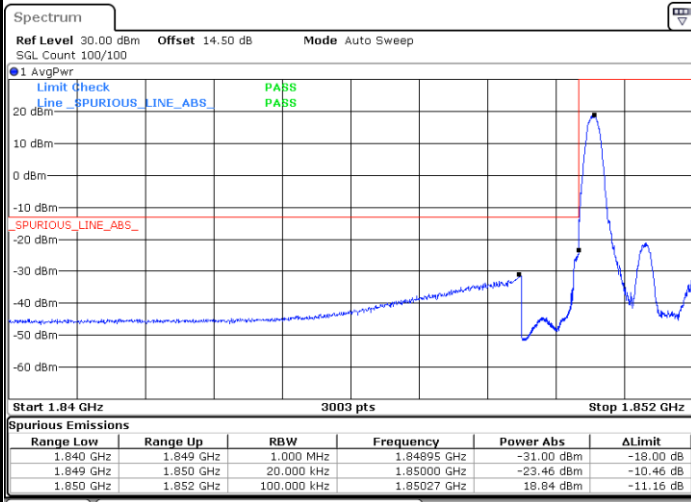

Lowest Channel / 5MHz / QPSK

Lowest Channel / 5MHz / 16QAM

Middle Channel / 5MHz / QPSK

Middle Channel / 5MHz / 16QAM

Highest Channel / 5MHz / QPSK

Highest Channel / 5MHz / 16QAM

LTE Band 17

Lowest Channel / 10MHz / QPSK

Lowest Channel / 10MHz / 16QAM

Middle Channel / 10MHz / QPSK

Middle Channel / 10MHz / 16QAM

Highest Channel / 10MHz / QPSK

Highest Channel / 10MHz / 16QAM

Conducted Band Edge

LTE Band 2 / 1.4MHz / 16QAM

Lowest Band Edge / 1 RB

Highest Band Edge / 1 RB

Lowest Band Edge / Full RB

Highest Band Edge / Full RB

LTE Band 2 / 3MHz / 16QAM

Lowest Band Edge / 1 RB

Highest Band Edge / 1 RB

Lowest Band Edge / Full RB

Highest Band Edge / Full RB

LTE Band 2 / 5MHz / QPSK

Lowest Band Edge / 1 RB

Highest Band Edge / 1 RB

Lowest Band Edge / Full RB

Highest Band Edge / Full RB

LTE Band 2 / 5MHz / 16QAM

Lowest Band Edge / 1RB

Highest Band Edge / 1 RB