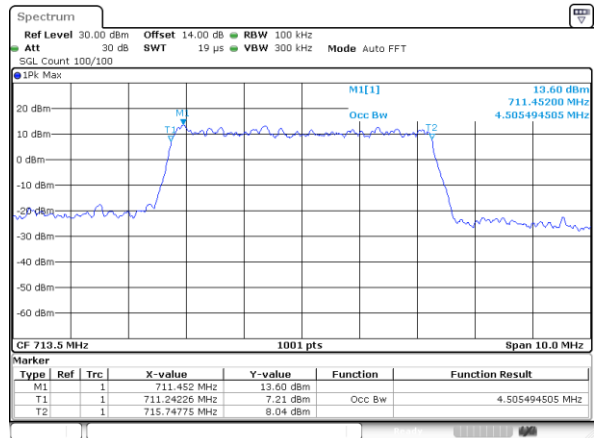

LTE Band 12

Lowest Channel / 3MHz / QPSK

Lowest Channel / 3MHz / 16QAM

Middle Channel / 3MHz / QPSK

Middle Channel / 3MHz / 16QAM

Highest Channel / 3MHz / QPSK

Highest Channel / 3MHz / 16QAM

LTE Band 12

Lowest Channel / 5MHz / QPSK

Lowest Channel / 5MHz / 16QAM

Middle Channel / 5MHz / QPSK

Middle Channel / 5MHz / 16QAM

Highest Channel / 5MHz / QPSK

Highest Channel / 5MHz / 16QAM

LTE Band 12

Lowest Channel / 10MHz / QPSK

Lowest Channel / 10MHz / 16QAM

Middle Channel / 10MHz / QPSK

Middle Channel / 10MHz / 16QAM

Highest Channel / 10MHz / QPSK

Highest Channel / 10MHz / 16QAM

LTE Band 13

Lowest Channel / 5MHz / QPSK

Lowest Channel / 5MHz / 16QAM