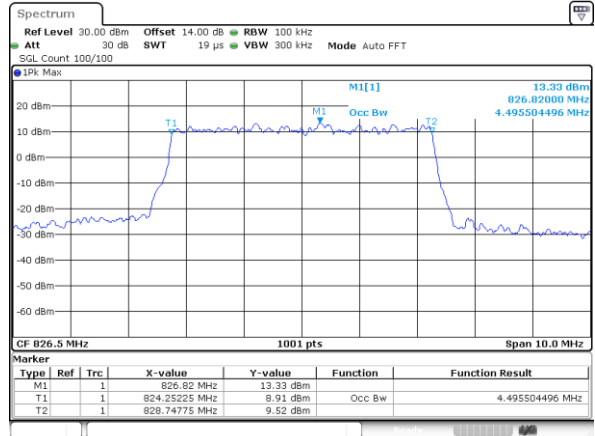

Middle Channel / 1.4MHz / QPSK

Middle Channel / 1.4MHz / 16QAM

Highest Channel / 1.4MHz / QPSK

Highest Channel / 1.4MHz / 16QAM

LTE Band 5

Lowest Channel / 3MHz / QPSK

Lowest Channel / 3MHz / 16QAM

Middle Channel / 3MHz / QPSK

Middle Channel / 3MHz / 16QAM

Highest Channel / 3MHz / QPSK

Highest Channel / 3MHz / 16QAM

LTE Band 5

Lowest Channel / 5MHz / QPSK

Lowest Channel / 5MHz / 16QAM

Middle Channel / 5MHz / QPSK

Middle Channel / 5MHz / 16QAM

Highest Channel / 5MHz / QPSK

Highest Channel / 5MHz / 16QAM

LTE Band 5

Lowest Channel / 10MHz / QPSK

Lowest Channel / 10MHz / 16QAM

Middle Channel / 10MHz / QPSK

Middle Channel / 10MHz / 16QAM

Highest Channel / 10MHz / QPSK