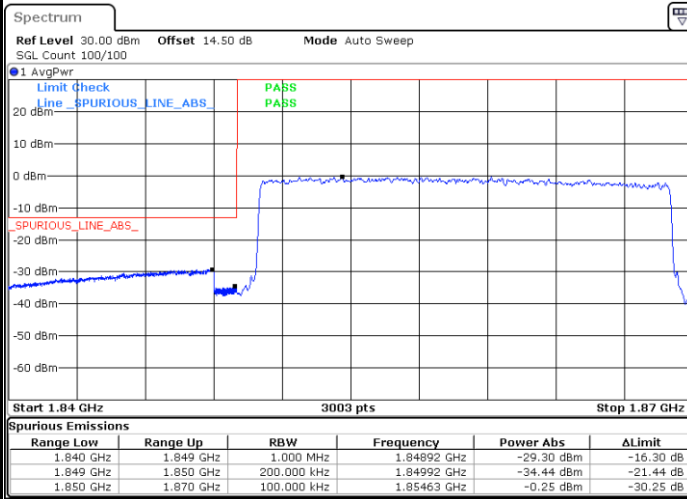

Lowest Band Edge / 1 RB

Highest Band Edge / 1 RB

Lowest Band Edge / Full RB

Highest Band Edge / Full RB

LTE Band 2 / 15MHz / QPSK

Lowest Band Edge / 1 RB

Highest Band Edge / 1 RB

Lowest Band Edge / Full RB

Highest Band Edge / Full RB

LTE Band 2 / 15MHz / 16QAM

Lowest Band Edge / 1 RB

Highest Band Edge / 1 RB

Lowest Band Edge / Full RB

Highest Band Edge / Full RB

LTE Band 2 / 20MHz / QPSK

Lowest Band Edge / 1 RB

Highest Band Edge / 1 RB

Lowest Band Edge / Full RB

Highest Band Edge / Full RB

LTE Band 2 / 20MHz / 16QAM

Lowest Band Edge / 1 RB

Highest Band Edge / 1 RB

Lowest Band Edge / Full RB

Highest Band Edge / Full RB

LTE Band 4 / 1.4MHz / QPSK

Lowest Band Edge / 1RB

Highest Band Edge / 1RB

Lowest Band Edge / Full RB

Highest Band Edge / Full RB