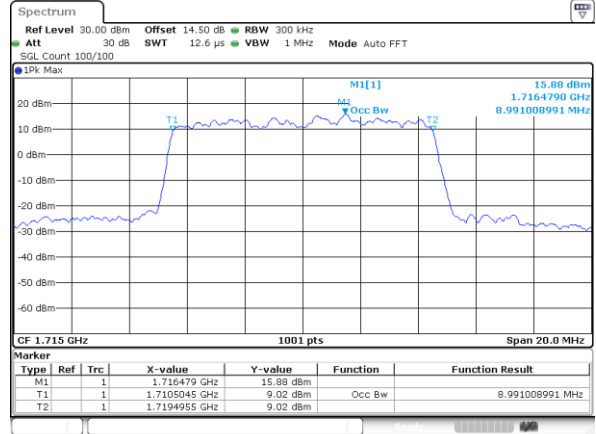

LTE Band 4

Lowest Channel / 10MHz / QPSK

Lowest Channel / 10MHz / 16QAM

Middle Channel / 10MHz / QPSK

Middle Channel / 10MHz / 16QAM

Highest Channel / 10MHz / QPSK

Highest Channel / 10MHz / 16QAM

LTE Band 4

Lowest Channel / 15MHz / QPSK

Lowest Channel / 15MHz / 16QAM

Middle Channel / 15MHz / QPSK

Middle Channel / 15MHz / 16QAM

Highest Channel / 15MHz / QPSK

Highest Channel / 15MHz / 16QAM

LTE Band 4

Lowest Channel / 20MHz / QPSK

Lowest Channel / 20MHz / 16QAM

Middle Channel / 20MHz / QPSK

Middle Channel / 20MHz / 16QAM

Highest Channel / 20MHz / QPSK

Highest Channel / 20MHz / 16QAM

LTE Band 5

Lowest Channel / 1.4MHz / QPSK

Lowest Channel / 1.4MHz / 16QAM