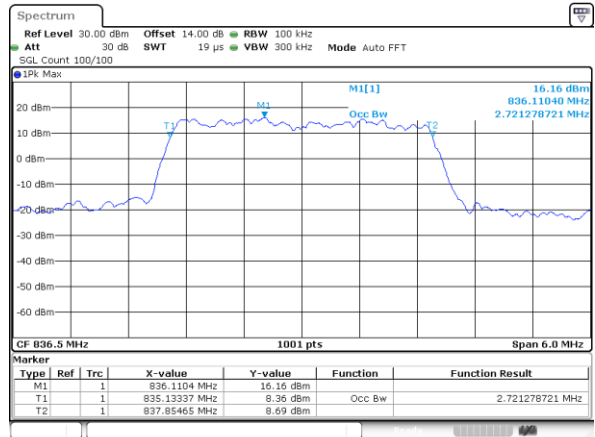

Lowest Channel / 20MHz / 16QAM

Middle Channel / 20MHz / QPSK

Middle Channel / 20MHz / 16QAM

Highest Channel / 20MHz / QPSK

Highest Channel / 20MHz / 16QAM

LTE Band 5

Lowest Channel / 1.4MHz / QPSK

Lowest Channel / 1.4MHz / 16QAM

Middle Channel / 1.4MHz / QPSK

Middle Channel / 1.4MHz / 16QAM

Highest Channel / 1.4MHz / QPSK

Highest Channel / 1.4MHz / 16QAM

LTE Band 5

Lowest Channel / 3MHz / QPSK

Lowest Channel / 3MHz / 16QAM

Middle Channel / 3MHz / QPSK

Middle Channel / 3MHz / 16QAM

Highest Channel / 3MHz / QPSK

Highest Channel / 3MHz / 16QAM

LTE Band 5

Lowest Channel / 5MHz / QPSK

Lowest Channel / 5MHz / 16QAM

Middle Channel / 5MHz / QPSK

Middle Channel / 5MHz / 16QAM

Highest Channel / 5MHz / QPSK

Highest Channel / 5MHz / 16QAM

LTE Band 5

Lowest Channel / 10MHz / QPSK

Lowest Channel / 10MHz / 16QAM

Middle Channel / 10MHz / QPSK

Middle Channel / 10MHz / 16QAM

Highest Channel / 10MHz / QPSK