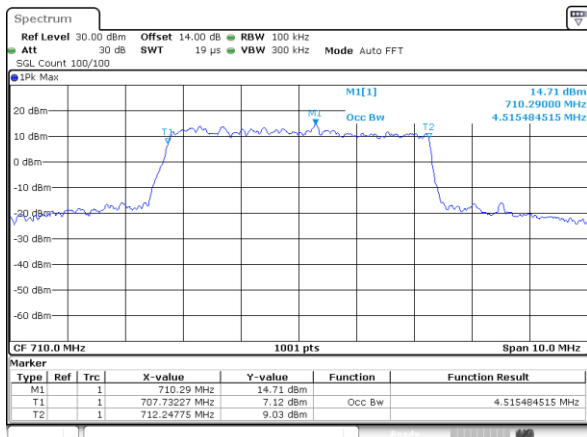

Middle Channel / 5MHz / QPSK

Middle Channel / 5MHz / 16QAM

Highest Channel / 5MHz / QPSK

Highest Channel / 5MHz / 16QAM

LTE Band 13

Middle Channel / 10MHz / QPSK

Middle Channel / 10MHz / 16QAM

LTE Band 17

Lowest Channel / 5MHz / QPSK

Lowest Channel / 5MHz / 16QAM

Middle Channel / 5MHz / QPSK

Middle Channel / 5MHz / 16QAM

Highest Channel / 5MHz / QPSK

Highest Channel / 5MHz / 16QAM

LTE Band 17

Lowest Channel / 10MHz / QPSK