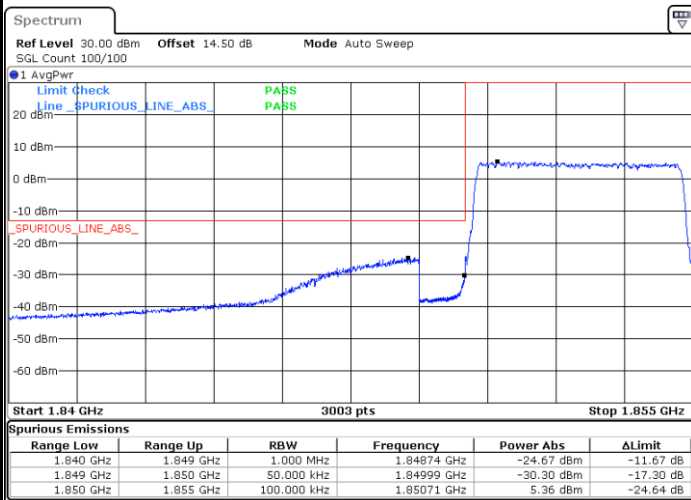

Highest Band Edge / 1 RB

Lowest Band Edge / Full RB

Highest Band Edge / Full RB

LTE Band 2 / 3MHz / 16QAM

Lowest Band Edge / 1 RB

Highest Band Edge / 1 RB

Lowest Band Edge / Full RB

Highest Band Edge / Full RB

LTE Band 2 / 5MHz / QPSK

Lowest Band Edge / 1 RB

Highest Band Edge / 1 RB

Lowest Band Edge / Full RB

Highest Band Edge / Full RB

LTE Band 2 / 5MHz / 16QAM

Lowest Band Edge / 1RB

Highest Band Edge / 1 RB

Lowest Band Edge / Full RB

Highest Band Edge / Full RB

LTE Band 2 / 10MHz / QPSK

Lowest Band Edge / 1 RB

Highest Band Edge / 1 RB

Lowest Band Edge / Full RB

Highest Band Edge / Full RB

LTE Band 2 / 10MHz / 16QAM

Lowest Band Edge / 1 RB

Highest Band Edge / 1 RB

Lowest Band Edge / Full RB

Highest Band Edge / Full RB

LTE Band 2 / 15MHz / QPSK

Lowest Band Edge / 1 RB

Highest Band Edge / 1 RB

Lowest Band Edge / Full RB