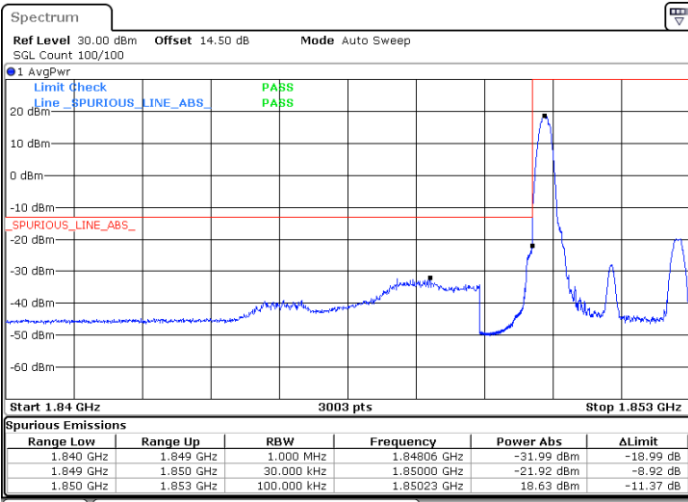

Lowest Channel / 10MHz / 16QAM

Middle Channel / 10MHz / QPSK

Middle Channel / 10MHz / 16QAM

Highest Channel / 10MHz / QPSK

Highest Channel / 10MHz / 16QAM

Conducted Band Edge

LTE Band 2 / 1.4MHz / 16QAM

Lowest Band Edge / 1 RB

Highest Band Edge / 1 RB

Lowest Band Edge / Full RB

Highest Band Edge / Full RB

LTE Band 2 / 3MHz / 16QAM

Lowest Band Edge / 1 RB

Highest Band Edge / 1 RB

Lowest Band Edge / Full RB

Highest Band Edge / Full RB

LTE Band 2 / 5MHz / QPSK

Lowest Band Edge / 1 RB

Highest Band Edge / 1 RB

Lowest Band Edge / Full RB

Highest Band Edge / Full RB

LTE Band 2 / 5MHz / 16QAM

Lowest Band Edge / 1RB

Highest Band Edge / 1 RB

Lowest Band Edge / Full RB

Highest Band Edge / Full RB

LTE Band 2 / 10MHz / QPSK

Lowest Band Edge / 1 RB

Highest Band Edge / 1 RB

Lowest Band Edge / Full RB

Highest Band Edge / Full RB

LTE Band 2 / 10MHz / 16QAM