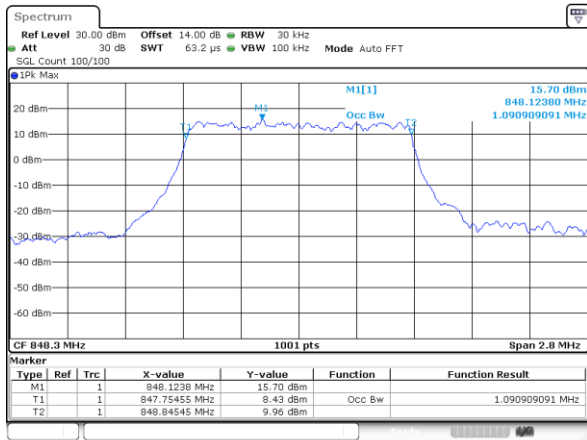

Lowest Channel / 15MHz / QPSK

Lowest Channel / 15MHz / 16QAM

Middle Channel / 15MHz / QPSK

Middle Channel / 15MHz / 16QAM

Highest Channel / 15MHz / QPSK

Highest Channel / 15MHz / 16QAM

LTE Band 4

Lowest Channel / 20MHz / QPSK

Lowest Channel / 20MHz / 16QAM

Middle Channel / 20MHz / QPSK

Middle Channel / 20MHz / 16QAM

Highest Channel / 20MHz / QPSK

Highest Channel / 20MHz / 16QAM

LTE Band 5

Lowest Channel / 1.4MHz / QPSK

Lowest Channel / 1.4MHz / 16QAM

Middle Channel / 1.4MHz / QPSK

Middle Channel / 1.4MHz / 16QAM

Highest Channel / 1.4MHz / QPSK

Highest Channel / 1.4MHz / 16QAM

LTE Band 5

Lowest Channel / 3MHz / QPSK

Lowest Channel / 3MHz / 16QAM

Middle Channel / 3MHz / QPSK

Middle Channel / 3MHz / 16QAM

Highest Channel / 3MHz / QPSK

Highest Channel / 3MHz / 16QAM

LTE Band 5

Lowest Channel / 5MHz / QPSK

Lowest Channel / 5MHz / 16QAM

Middle Channel / 5MHz / QPSK

Middle Channel / 5MHz / 16QAM