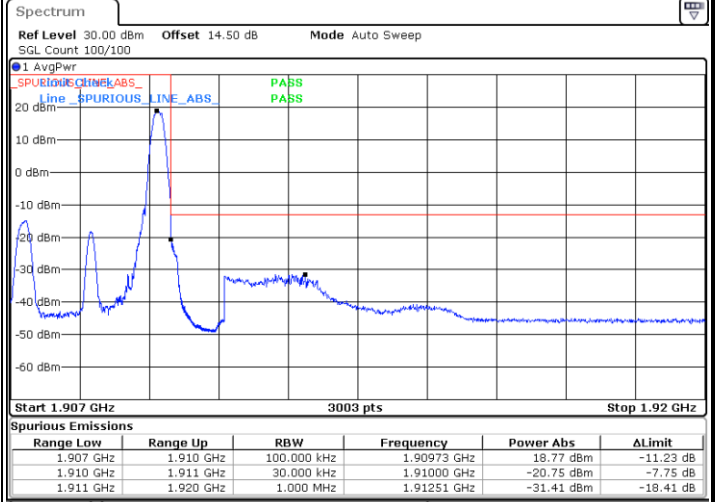

Lowest Channel / 10MHz / 16QAM

Middle Channel / 10MHz / QPSK

Middle Channel / 10MHz / 16QAM

Highest Channel / 10MHz / QPSK

Highest Channel / 10MHz / 16QAM

Conducted Band Edge

LTE Band 2 / 1.4MHz / 16QAM

Lowest Band Edge / 1 RB

Highest Band Edge / 1 RB

Lowest Band Edge / Full RB

Highest Band Edge / Full RB

LTE Band 2 / 3MHz / 16QAM

Lowest Band Edge / 1 RB

Highest Band Edge / 1 RB

Lowest Band Edge / Full RB

Highest Band Edge / Full RB

LTE Band 2 / 5MHz / QPSK

Lowest Band Edge / 1 RB

Highest Band Edge / 1 RB

Lowest Band Edge / Full RB

Highest Band Edge / Full RB

LTE Band 2 / 5MHz / 16QAM

Lowest Band Edge / 1RB

Highest Band Edge / 1 RB

Lowest Band Edge / Full RB

Highest Band Edge / Full RB

LTE Band 2 / 10MHz / QPSK

Lowest Band Edge / 1 RB

Highest Band Edge / 1 RB

Lowest Band Edge / Full RB

Highest Band Edge / Full RB

LTE Band 2 / 10MHz / 16QAM