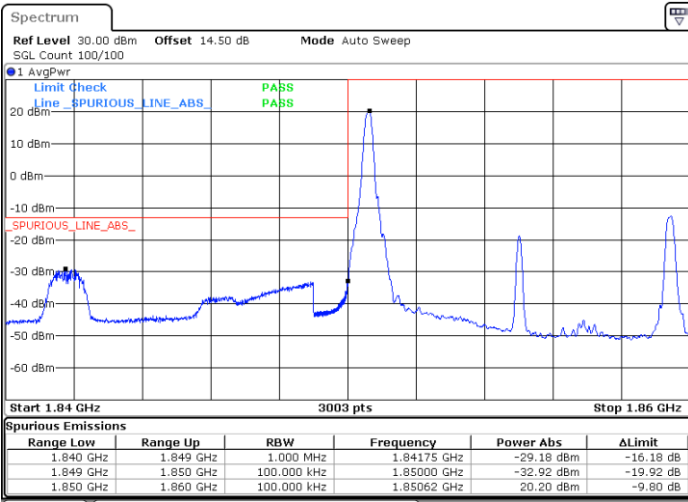

LTE Band 2 / 5MHz / QPSK

Lowest Band Edge / 1 RB

Highest Band Edge / 1 RB

Lowest Band Edge / Full RB

Highest Band Edge / Full RB

LTE Band 2 / 5MHz / 16QAM

Lowest Band Edge / 1RB

Highest Band Edge / 1 RB

Lowest Band Edge / Full RB

Highest Band Edge / Full RB

LTE Band 2 / 10MHz / QPSK

Lowest Band Edge / 1 RB

Highest Band Edge / 1 RB

Lowest Band Edge / Full RB

Highest Band Edge / Full RB

LTE Band 2 / 10MHz / 16QAM

Lowest Band Edge / 1 RB

Highest Band Edge / 1 RB

Lowest Band Edge / Full RB

Highest Band Edge / Full RB

LTE Band 2 / 15MHz / QPSK

Lowest Band Edge / 1 RB

Highest Band Edge / 1 RB

Lowest Band Edge / Full RB

Highest Band Edge / Full RB

LTE Band 2 / 15MHz / 16QAM

Lowest Band Edge / 1 RB

Highest Band Edge / 1 RB

Lowest Band Edge / Full RB

Highest Band Edge / Full RB

LTE Band 2 / 20MHz / QPSK

Lowest Band Edge / 1 RB