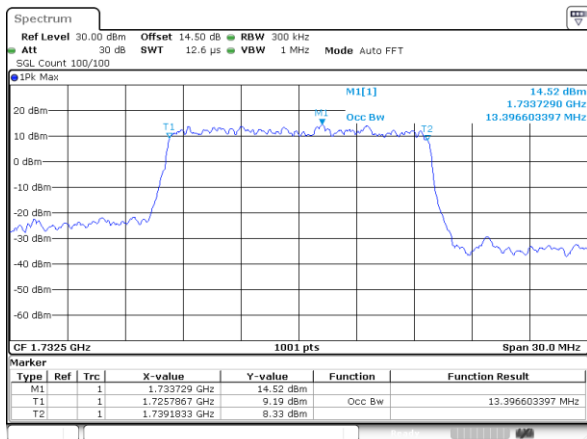

LTE Band 4

Lowest Channel / 10MHz / QPSK

Lowest Channel / 10MHz / 16QAM

Middle Channel / 10MHz / QPSK

Middle Channel / 10MHz / 16QAM

Highest Channel / 10MHz / QPSK

Highest Channel / 10MHz / 16QAM

LTE Band 4

Lowest Channel / 15MHz / QPSK

Lowest Channel / 15MHz / 16QAM

Middle Channel / 15MHz / QPSK

Middle Channel / 15MHz / 16QAM

Highest Channel / 15MHz / QPSK

Highest Channel / 15MHz / 16QAM

LTE Band 4

Lowest Channel / 20MHz / QPSK

Lowest Channel / 20MHz / 16QAM

Middle Channel / 20MHz / QPSK

Middle Channel / 20MHz / 16QAM

Highest Channel / 20MHz / QPSK

Highest Channel / 20MHz / 16QAM

LTE Band 5

Lowest Channel / 1.4MHz / QPSK

Lowest Channel / 1.4MHz / 16QAM