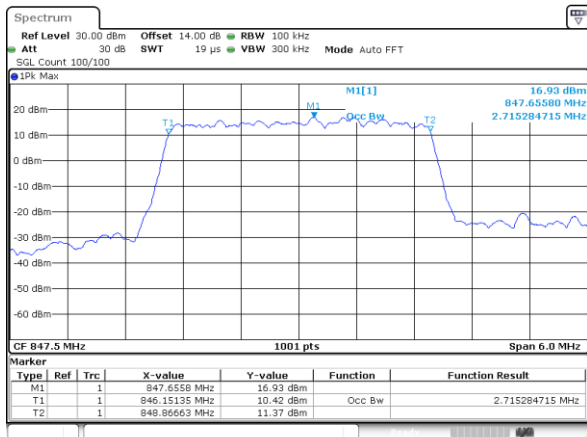

Lowest Channel / 20MHz / 16QAM

Middle Channel / 20MHz / QPSK

Middle Channel / 20MHz / 16QAM

Highest Channel / 20MHz / QPSK

Highest Channel / 20MHz / 16QAM

LTE Band 5

Lowest Channel / 1.4MHz / QPSK

Lowest Channel / 1.4MHz / 16QAM

Middle Channel / 1.4MHz / QPSK

Middle Channel / 1.4MHz / 16QAM

Highest Channel / 1.4MHz / QPSK

Highest Channel / 1.4MHz / 16QAM

LTE Band 5

Lowest Channel / 3MHz / QPSK

Lowest Channel / 3MHz / 16QAM

Middle Channel / 3MHz / QPSK

Middle Channel / 3MHz / 16QAM

Highest Channel / 3MHz / QPSK

Highest Channel / 3MHz / 16QAM

LTE Band 5

Lowest Channel / 5MHz / QPSK

Lowest Channel / 5MHz / 16QAM

Middle Channel / 5MHz / QPSK

Middle Channel / 5MHz / 16QAM

Highest Channel / 5MHz / QPSK

Highest Channel / 5MHz / 16QAM

LTE Band 5

Lowest Channel / 10MHz / QPSK

Lowest Channel / 10MHz / 16QAM

Middle Channel / 10MHz / QPSK

Middle Channel / 10MHz / 16QAM

Highest Channel / 10MHz / QPSK