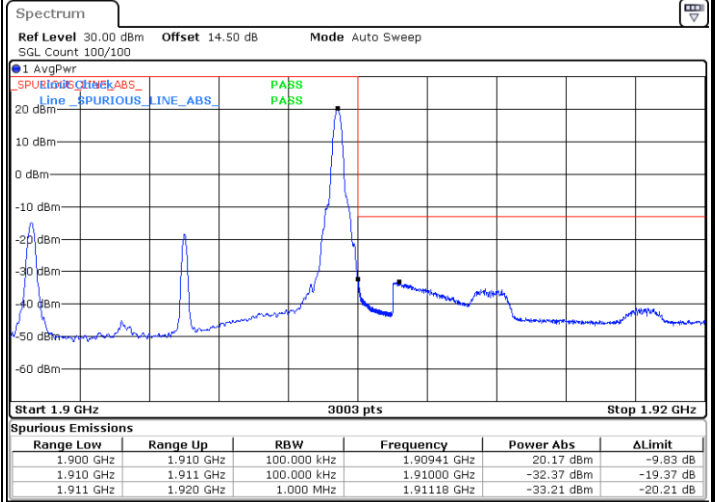

LTE Band 2 / 5MHz / QPSK

Lowest Band Edge / 1 RB

Highest Band Edge / 1 RB

Lowest Band Edge / Full RB

Highest Band Edge / Full RB

LTE Band 2 / 5MHz / 16QAM

Lowest Band Edge / 1RB

Highest Band Edge / 1 RB

Lowest Band Edge / Full RB

Highest Band Edge / Full RB

LTE Band 2 / 10MHz / QPSK

Lowest Band Edge / 1 RB

Highest Band Edge / 1 RB

Lowest Band Edge / Full RB

Highest Band Edge / Full RB

LTE Band 2 / 10MHz / 16QAM

Lowest Band Edge / 1 RB

Highest Band Edge / 1 RB

Lowest Band Edge / Full RB

Highest Band Edge / Full RB

LTE Band 2 / 15MHz / QPSK

Lowest Band Edge / 1 RB

Highest Band Edge / 1 RB

Lowest Band Edge / Full RB

Highest Band Edge / Full RB

LTE Band 2 / 15MHz / 16QAM

Lowest Band Edge / 1 RB

Highest Band Edge / 1 RB

Lowest Band Edge / Full RB

Highest Band Edge / Full RB

LTE Band 2 / 20MHz / QPSK

Lowest Band Edge / 1 RB