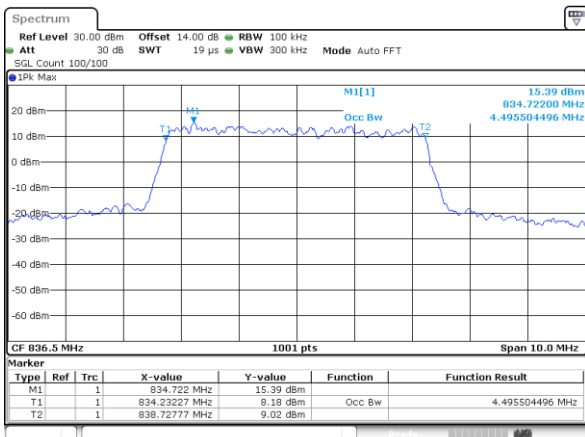

Middle Channel / 1.4MHz / QPSK

Middle Channel / 1.4MHz / 16QAM

Highest Channel / 1.4MHz / QPSK

Highest Channel / 1.4MHz / 16QAM

LTE Band 5

Lowest Channel / 3MHz / QPSK

Lowest Channel / 3MHz / 16QAM

Middle Channel / 3MHz / QPSK

Middle Channel / 3MHz / 16QAM

Highest Channel / 3MHz / QPSK

Highest Channel / 3MHz / 16QAM

LTE Band 5

Lowest Channel / 5MHz / QPSK

Lowest Channel / 5MHz / 16QAM

Middle Channel / 5MHz / QPSK

Middle Channel / 5MHz / 16QAM

Highest Channel / 5MHz / QPSK

Highest Channel / 5MHz / 16QAM

LTE Band 5

Lowest Channel / 10MHz / QPSK

Lowest Channel / 10MHz / 16QAM

Middle Channel / 10MHz / QPSK

Middle Channel / 10MHz / 16QAM

Highest Channel / 10MHz / QPSK