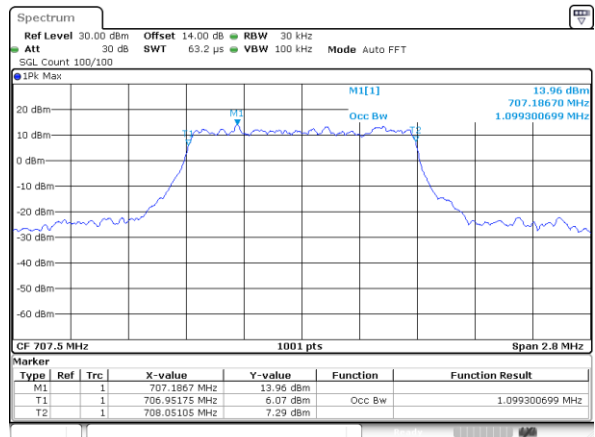

Highest Channel / 5MHz / QPSK

Highest Channel / 5MHz / 16QAM

LTE Band 5

Lowest Channel / 10MHz / QPSK

Lowest Channel / 10MHz / 16QAM

Middle Channel / 10MHz / QPSK

Middle Channel / 10MHz / 16QAM

Highest Channel / 10MHz / QPSK

Highest Channel / 10MHz / 16QAM

LTE Band 12

Lowest Channel / 1.4MHz / QPSK

Lowest Channel / 1.4MHz / 16QAM

Middle Channel / 1.4MHz / QPSK

Middle Channel / 1.4MHz / 16QAM

Highest Channel / 1.4MHz / QPSK

Highest Channel / 1.4MHz / 16QAM

LTE Band 12

Lowest Channel / 3MHz / QPSK

Lowest Channel / 3MHz / 16QAM

Middle Channel / 3MHz / QPSK

Middle Channel / 3MHz / 16QAM

Highest Channel / 3MHz / QPSK

Highest Channel / 3MHz / 16QAM

LTE Band 12