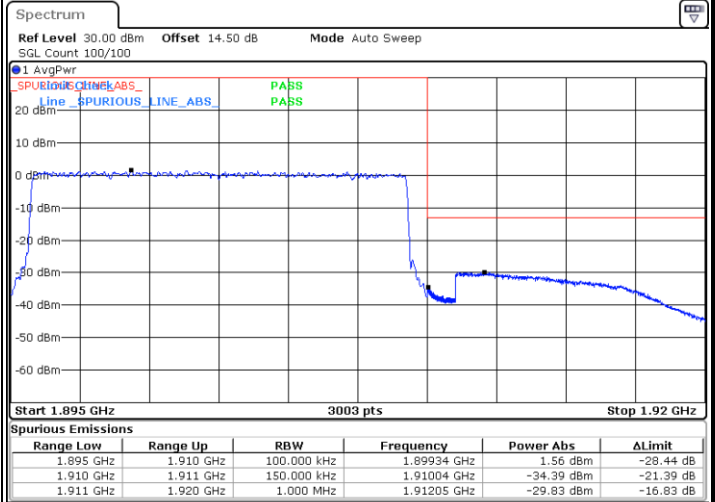

Lowest Band Edge / Full RB

Highest Band Edge / Full RB

LTE Band 2 / 10MHz / QPSK

Lowest Band Edge / 1 RB

Highest Band Edge / 1 RB

Lowest Band Edge / Full RB

Highest Band Edge / Full RB

LTE Band 2 / 10MHz / 16QAM

Lowest Band Edge / 1 RB

Highest Band Edge / 1 RB

Lowest Band Edge / Full RB

Highest Band Edge / Full RB

LTE Band 2 / 15MHz / QPSK

Lowest Band Edge / 1 RB

Highest Band Edge / 1 RB

Lowest Band Edge / Full RB

Highest Band Edge / Full RB

LTE Band 2 / 15MHz / 16QAM

Lowest Band Edge / 1 RB

Highest Band Edge / 1 RB

Lowest Band Edge / Full RB

Highest Band Edge / Full RB

LTE Band 2 / 20MHz / QPSK

Lowest Band Edge / 1 RB

Highest Band Edge / 1 RB

Lowest Band Edge / Full RB

Highest Band Edge / Full RB

LTE Band 2 / 20MHz / 16QAM

Lowest Band Edge / 1 RB

Highest Band Edge / 1 RB

Lowest Band Edge / Full RB

Highest Band Edge / Full RB