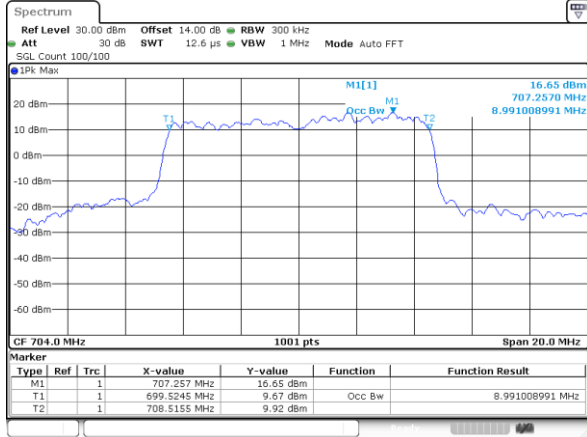

LTE Band 12

Lowest Channel / 3MHz / QPSK

Lowest Channel / 3MHz / 16QAM

Middle Channel / 3MHz / QPSK

Middle Channel / 3MHz / 16QAM

Highest Channel / 3MHz / QPSK

Highest Channel / 3MHz / 16QAM

LTE Band 12

Lowest Channel / 5MHz / QPSK

Lowest Channel / 5MHz / 16QAM

Middle Channel / 5MHz / QPSK

Middle Channel / 5MHz / 16QAM

Highest Channel / 5MHz / QPSK

Highest Channel / 5MHz / 16QAM

LTE Band 12

Lowest Channel / 10MHz / QPSK

Lowest Channel / 10MHz / 16QAM

Middle Channel / 10MHz / QPSK

Middle Channel / 10MHz / 16QAM

Highest Channel / 10MHz / QPSK

Highest Channel / 10MHz / 16QAM

LTE Band 13

Lowest Channel / 5MHz / QPSK

Lowest Channel / 5MHz / 16QAM