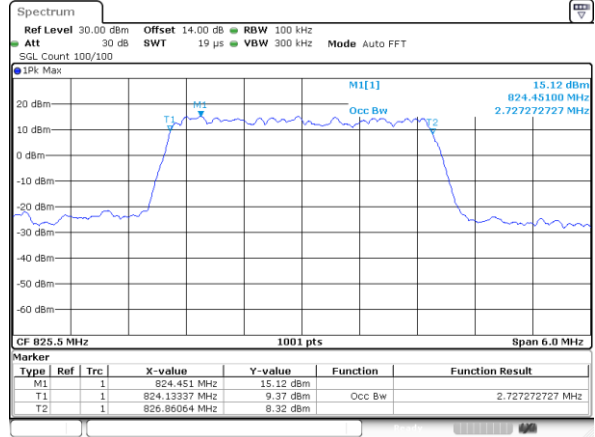

Lowest Channel / 20MHz / 16QAM

Middle Channel / 20MHz / QPSK

Middle Channel / 20MHz / 16QAM

Highest Channel / 20MHz / QPSK

Highest Channel / 20MHz / 16QAM

LTE Band 5

Lowest Channel / 1.4MHz / QPSK

Lowest Channel / 1.4MHz / 16QAM

Middle Channel / 1.4MHz / QPSK

Middle Channel / 1.4MHz / 16QAM

Highest Channel / 1.4MHz / QPSK

Highest Channel / 1.4MHz / 16QAM

LTE Band 5

Lowest Channel / 3MHz / QPSK

Lowest Channel / 3MHz / 16QAM

Middle Channel / 3MHz / QPSK

Middle Channel / 3MHz / 16QAM

Highest Channel / 3MHz / QPSK

Highest Channel / 3MHz / 16QAM

LTE Band 5

Lowest Channel / 5MHz / QPSK

Lowest Channel / 5MHz / 16QAM

Middle Channel / 5MHz / QPSK

Middle Channel / 5MHz / 16QAM

Highest Channel / 5MHz / QPSK

Highest Channel / 5MHz / 16QAM

LTE Band 5

Lowest Channel / 10MHz / QPSK

Lowest Channel / 10MHz / 16QAM

Middle Channel / 10MHz / QPSK

Middle Channel / 10MHz / 16QAM

Highest Channel / 10MHz / QPSK