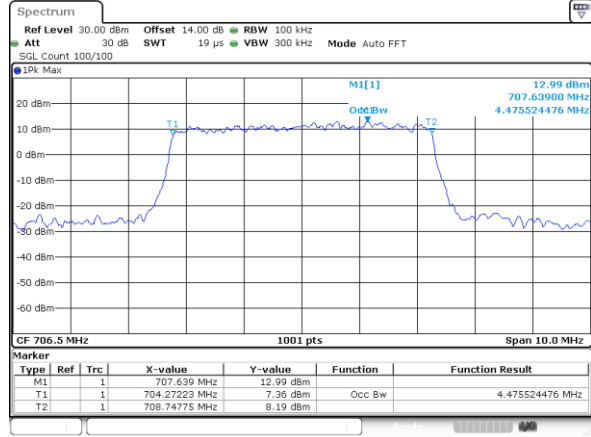

Middle Channel / 5MHz / QPSK

Middle Channel / 5MHz / 16QAM

Highest Channel / 5MHz / QPSK

Highest Channel / 5MHz / 16QAM

LTE Band 13

Middle Channel / 10MHz / QPSK

Middle Channel / 10MHz / 16QAM

LTE Band 17

Lowest Channel / 5MHz / QPSK

Lowest Channel / 5MHz / 16QAM

Middle Channel / 5MHz / QPSK

Middle Channel / 5MHz / 16QAM

Highest Channel / 5MHz / QPSK

Highest Channel / 5MHz / 16QAM

LTE Band 17

Lowest Channel / 10MHz / QPSK