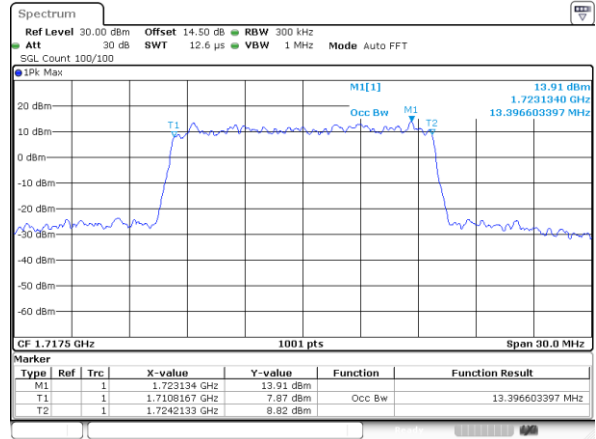

LTE Band 4

Lowest Channel / 10MHz / QPSK

Lowest Channel / 10MHz / 16QAM

Middle Channel / 10MHz / QPSK

Middle Channel / 10MHz / 16QAM

Highest Channel / 10MHz / QPSK

Highest Channel / 10MHz / 16QAM

LTE Band 4

Lowest Channel / 15MHz / QPSK

Lowest Channel / 15MHz / 16QAM

Middle Channel / 15MHz / QPSK

Middle Channel / 15MHz / 16QAM

Highest Channel / 15MHz / QPSK

Highest Channel / 15MHz / 16QAM

LTE Band 4

Lowest Channel / 20MHz / QPSK