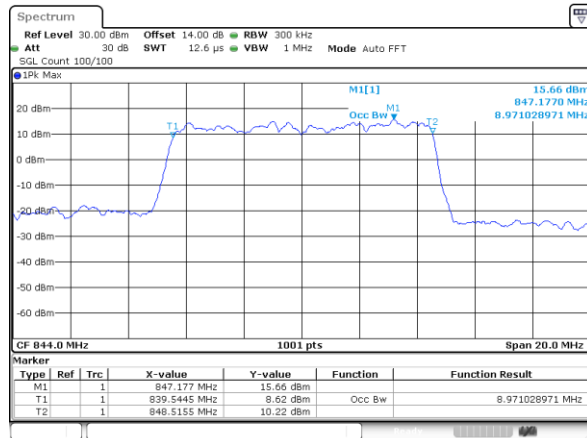

Middle Channel / 3MHz / 16QAM

Highest Channel / 3MHz / QPSK

Highest Channel / 3MHz / 16QAM

LTE Band 5

Lowest Channel / 5MHz / QPSK

Lowest Channel / 5MHz / 16QAM

Middle Channel / 5MHz / QPSK

Middle Channel / 5MHz / 16QAM

Highest Channel / 5MHz / QPSK

Highest Channel / 5MHz / 16QAM

LTE Band 5

Lowest Channel / 10MHz / QPSK

Lowest Channel / 10MHz / 16QAM

Middle Channel / 10MHz / QPSK

Middle Channel / 10MHz / 16QAM

Highest Channel / 10MHz / QPSK

Highest Channel / 10MHz / 16QAM

LTE Band 12

Lowest Channel / 1.4MHz / QPSK

Lowest Channel / 1.4MHz / 16QAM

Middle Channel / 1.4MHz / QPSK

Middle Channel / 1.4MHz / 16QAM

Highest Channel / 1.4MHz / QPSK

Highest Channel / 1.4MHz / 16QAM