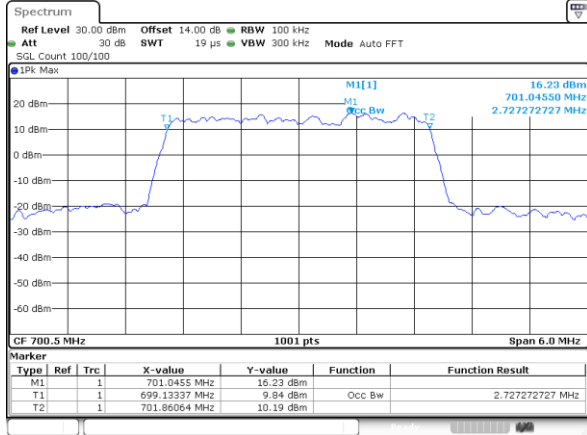

Highest Channel / 5MHz / QPSK

Highest Channel / 5MHz / 16QAM

LTE Band 5

Lowest Channel / 10MHz / QPSK

Lowest Channel / 10MHz / 16QAM

Middle Channel / 10MHz / QPSK

Middle Channel / 10MHz / 16QAM

Highest Channel / 10MHz / QPSK

Highest Channel / 10MHz / 16QAM

LTE Band 12

Lowest Channel / 1.4MHz / QPSK

Lowest Channel / 1.4MHz / 16QAM

Middle Channel / 1.4MHz / QPSK

Middle Channel / 1.4MHz / 16QAM

Highest Channel / 1.4MHz / QPSK

Highest Channel / 1.4MHz / 16QAM

LTE Band 12

Lowest Channel / 3MHz / QPSK

Lowest Channel / 3MHz / 16QAM

Middle Channel / 3MHz / QPSK

Middle Channel / 3MHz / 16QAM

Highest Channel / 3MHz / QPSK

Highest Channel / 3MHz / 16QAM

LTE Band 12