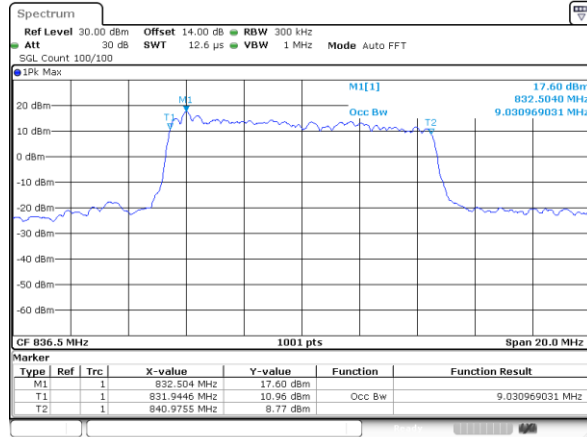

Middle Channel / 3MHz / 16QAM

Highest Channel / 3MHz / QPSK

Highest Channel / 3MHz / 16QAM

LTE Band 5

Lowest Channel / 5MHz / QPSK

Lowest Channel / 5MHz / 16QAM

Middle Channel / 5MHz / QPSK

Middle Channel / 5MHz / 16QAM

Highest Channel / 5MHz / QPSK

Highest Channel / 5MHz / 16QAM

LTE Band 5

Lowest Channel / 10MHz / QPSK

Lowest Channel / 10MHz / 16QAM

Middle Channel / 10MHz / QPSK

Middle Channel / 10MHz / 16QAM

Highest Channel / 10MHz / QPSK

Highest Channel / 10MHz / 16QAM

LTE Band 12

Lowest Channel / 1.4MHz / QPSK

Lowest Channel / 1.4MHz / 16QAM

Middle Channel / 1.4MHz / QPSK

Middle Channel / 1.4MHz / 16QAM

Highest Channel / 1.4MHz / QPSK

Highest Channel / 1.4MHz / 16QAM