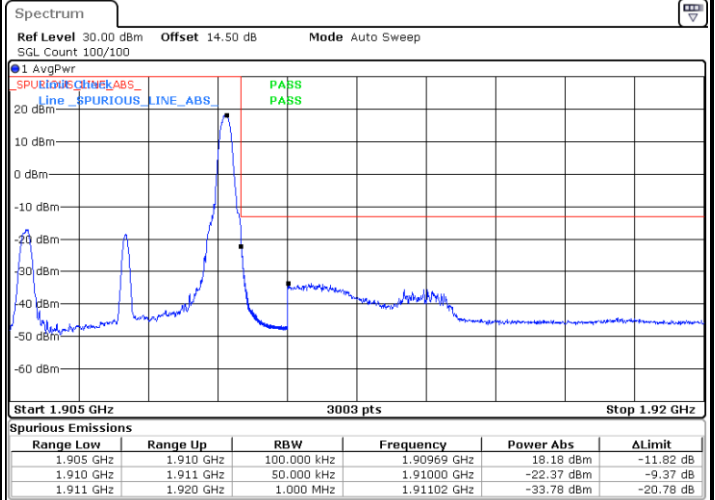

Highest Band Edge / 1 RB

Lowest Band Edge / Full RB

Highest Band Edge / Full RB

LTE Band 2 / 3MHz / 16QAM

Lowest Band Edge / 1 RB

Highest Band Edge / 1 RB

Lowest Band Edge / Full RB

Highest Band Edge / Full RB

LTE Band 2 / 5MHz / QPSK

Lowest Band Edge / 1 RB

Highest Band Edge / 1 RB

Lowest Band Edge / Full RB

Highest Band Edge / Full RB

LTE Band 2 / 5MHz / 16QAM

Lowest Band Edge / 1RB

Highest Band Edge / 1 RB

Lowest Band Edge / Full RB

Highest Band Edge / Full RB

LTE Band 2 / 10MHz / QPSK

Lowest Band Edge / 1 RB

Highest Band Edge / 1 RB

Lowest Band Edge / Full RB

Highest Band Edge / Full RB

LTE Band 2 / 10MHz / 16QAM