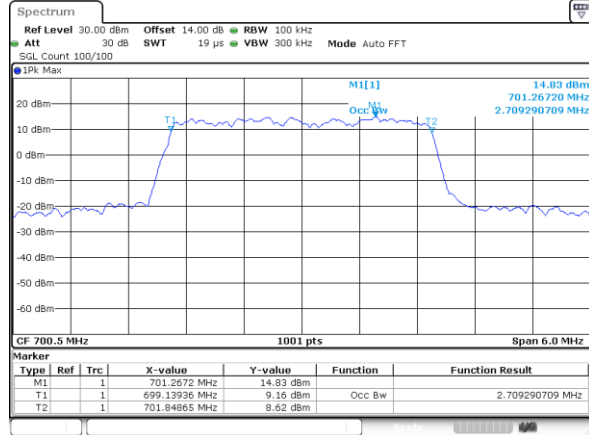

Highest Channel / 5MHz / QPSK

Highest Channel / 5MHz / 16QAM

LTE Band 5

Lowest Channel / 10MHz / QPSK

Lowest Channel / 10MHz / 16QAM

Middle Channel / 10MHz / QPSK

Middle Channel / 10MHz / 16QAM

Highest Channel / 10MHz / QPSK

Highest Channel / 10MHz / 16QAM

LTE Band 12

Lowest Channel / 1.4MHz / QPSK

Lowest Channel / 1.4MHz / 16QAM

Middle Channel / 1.4MHz / QPSK

Middle Channel / 1.4MHz / 16QAM

Highest Channel / 1.4MHz / QPSK

Highest Channel / 1.4MHz / 16QAM

LTE Band 12

Lowest Channel / 3MHz / QPSK

Lowest Channel / 3MHz / 16QAM

Middle Channel / 3MHz / QPSK

Middle Channel / 3MHz / 16QAM

Highest Channel / 3MHz / QPSK

Highest Channel / 3MHz / 16QAM

LTE Band 12