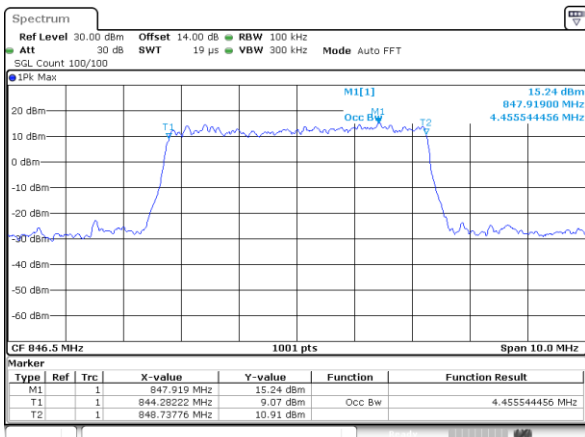

Middle Channel / 1.4MHz / QPSK

Middle Channel / 1.4MHz / 16QAM

Highest Channel / 1.4MHz / QPSK

Highest Channel / 1.4MHz / 16QAM

LTE Band 5

Lowest Channel / 3MHz / QPSK

Lowest Channel / 3MHz / 16QAM

Middle Channel / 3MHz / QPSK

Middle Channel / 3MHz / 16QAM

Highest Channel / 3MHz / QPSK

Highest Channel / 3MHz / 16QAM

LTE Band 5

Lowest Channel / 5MHz / QPSK

Lowest Channel / 5MHz / 16QAM

Middle Channel / 5MHz / QPSK

Middle Channel / 5MHz / 16QAM

Highest Channel / 5MHz / QPSK

Highest Channel / 5MHz / 16QAM

LTE Band 5

Lowest Channel / 10MHz / QPSK

Lowest Channel / 10MHz / 16QAM

Middle Channel / 10MHz / QPSK

Middle Channel / 10MHz / 16QAM

Highest Channel / 10MHz / QPSK