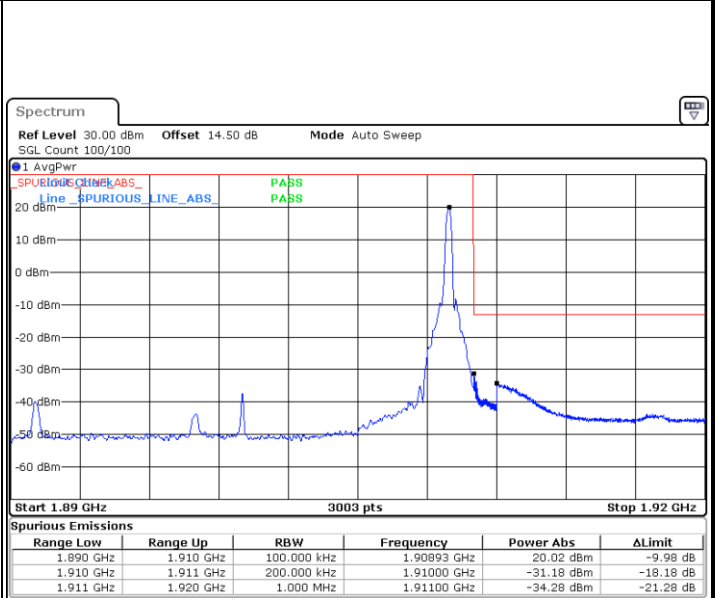

Lowest Band Edge / 1 RB

Highest Band Edge / 1 RB

Lowest Band Edge / Full RB

Highest Band Edge / Full RB

LTE Band 2 / 15MHz / QPSK

Lowest Band Edge / 1 RB

Highest Band Edge / 1 RB

Lowest Band Edge / Full RB

Highest Band Edge / Full RB

LTE Band 2 / 15MHz / 16QAM

Lowest Band Edge / 1 RB

Highest Band Edge / 1 RB

Lowest Band Edge / Full RB

Highest Band Edge / Full RB

LTE Band 2 / 20MHz / QPSK

Lowest Band Edge / 1 RB

Highest Band Edge / 1 RB

Lowest Band Edge / Full RB

Highest Band Edge / Full RB

LTE Band 2 / 20MHz / 16QAM

Lowest Band Edge / 1 RB

Highest Band Edge / 1 RB

Lowest Band Edge / Full RB

Highest Band Edge / Full RB

LTE Band 4 / 1.4MHz / QPSK

Lowest Band Edge / 1RB

Highest Band Edge / 1RB

Lowest Band Edge / Full RB

Highest Band Edge / Full RB