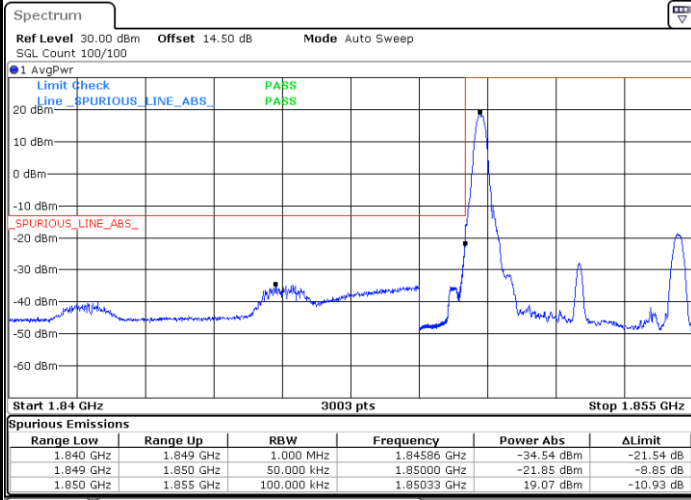

Highest Band Edge / 1 RB

Lowest Band Edge / Full RB

Highest Band Edge / Full RB

LTE Band 2 / 3MHz / 16QAM

Lowest Band Edge / 1 RB

Highest Band Edge / 1 RB

Lowest Band Edge / Full RB

Highest Band Edge / Full RB

LTE Band 2 / 5MHz / QPSK

Lowest Band Edge / 1 RB

Highest Band Edge / 1 RB

Lowest Band Edge / Full RB

Highest Band Edge / Full RB

LTE Band 2 / 5MHz / 16QAM

Lowest Band Edge / 1RB

Highest Band Edge / 1 RB

Lowest Band Edge / Full RB

Highest Band Edge / Full RB

LTE Band 2 / 10MHz / QPSK

Lowest Band Edge / 1 RB

Highest Band Edge / 1 RB

Lowest Band Edge / Full RB

Highest Band Edge / Full RB

LTE Band 2 / 10MHz / 16QAM

Lowest Band Edge / 1 RB

Highest Band Edge / 1 RB

Lowest Band Edge / Full RB

Highest Band Edge / Full RB

LTE Band 2 / 15MHz / QPSK

Lowest Band Edge / 1 RB

Highest Band Edge / 1 RB

Lowest Band Edge / Full RB