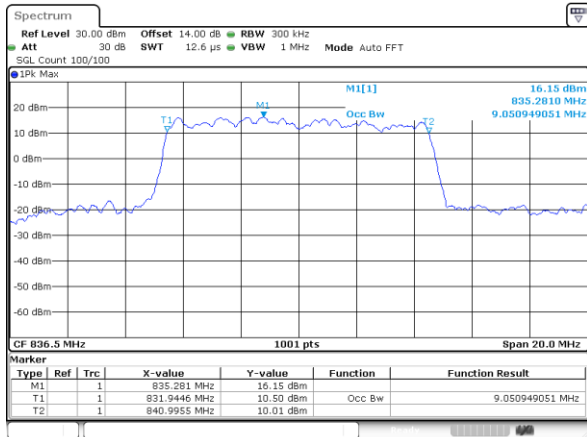

Middle Channel / 3MHz / 16QAM

Highest Channel / 3MHz / QPSK

Highest Channel / 3MHz / 16QAM

LTE Band 5

Lowest Channel / 5MHz / QPSK

Lowest Channel / 5MHz / 16QAM

Middle Channel / 5MHz / QPSK

Middle Channel / 5MHz / 16QAM

Highest Channel / 5MHz / QPSK

Highest Channel / 5MHz / 16QAM

LTE Band 5

Lowest Channel / 10MHz / QPSK

Lowest Channel / 10MHz / 16QAM

Middle Channel / 10MHz / QPSK

Middle Channel / 10MHz / 16QAM

Highest Channel / 10MHz / QPSK

Highest Channel / 10MHz / 16QAM

LTE Band 12

Lowest Channel / 1.4MHz / QPSK

Lowest Channel / 1.4MHz / 16QAM

Middle Channel / 1.4MHz / QPSK

Middle Channel / 1.4MHz / 16QAM

Highest Channel / 1.4MHz / QPSK

Highest Channel / 1.4MHz / 16QAM