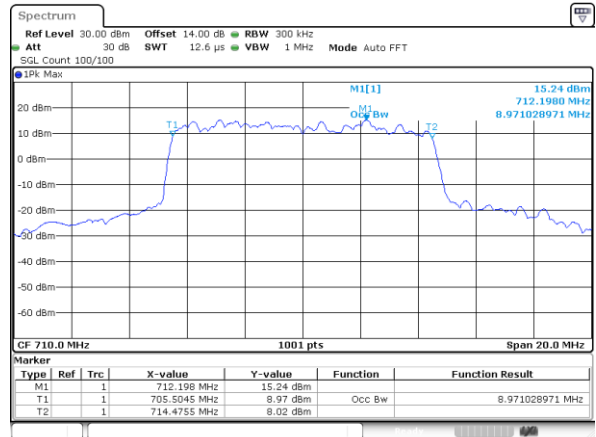

Middle Channel / 5MHz / QPSK

Middle Channel / 5MHz / 16QAM

Highest Channel / 5MHz / QPSK

Highest Channel / 5MHz / 16QAM

LTE Band 13

Middle Channel / 10MHz / QPSK

Middle Channel / 10MHz / 16QAM

LTE Band 17

Lowest Channel / 5MHz / QPSK

Lowest Channel / 5MHz / 16QAM

Middle Channel / 5MHz / QPSK

Middle Channel / 5MHz / 16QAM

Highest Channel / 5MHz / QPSK

Highest Channel / 5MHz / 16QAM

LTE Band 17

Lowest Channel / 10MHz / QPSK

Lowest Channel / 10MHz / 16QAM

Middle Channel / 10MHz / QPSK

Middle Channel / 10MHz / 16QAM

Highest Channel / 10MHz / QPSK

Highest Channel / 10MHz / 16QAM

Conducted Band Edge

LTE Band 2 / 1.4MHz / 16QAM

Lowest Band Edge / 1 RB