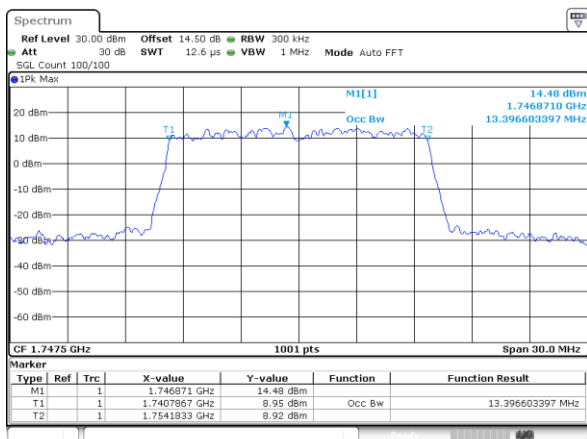

LTE Band 4

Lowest Channel / 10MHz / QPSK

Lowest Channel / 10MHz / 16QAM

Middle Channel / 10MHz / QPSK

Middle Channel / 10MHz / 16QAM

Highest Channel / 10MHz / QPSK

Highest Channel / 10MHz / 16QAM

LTE Band 4

Lowest Channel / 15MHz / QPSK

Lowest Channel / 15MHz / 16QAM

Middle Channel / 15MHz / QPSK

Middle Channel / 15MHz / 16QAM

Highest Channel / 15MHz / QPSK

Highest Channel / 15MHz / 16QAM

LTE Band 4

Lowest Channel / 20MHz / QPSK

Lowest Channel / 20MHz / 16QAM

Middle Channel / 20MHz / QPSK

Middle Channel / 20MHz / 16QAM

Highest Channel / 20MHz / QPSK

Highest Channel / 20MHz / 16QAM

LTE Band 5

Lowest Channel / 1.4MHz / QPSK

Lowest Channel / 1.4MHz / 16QAM