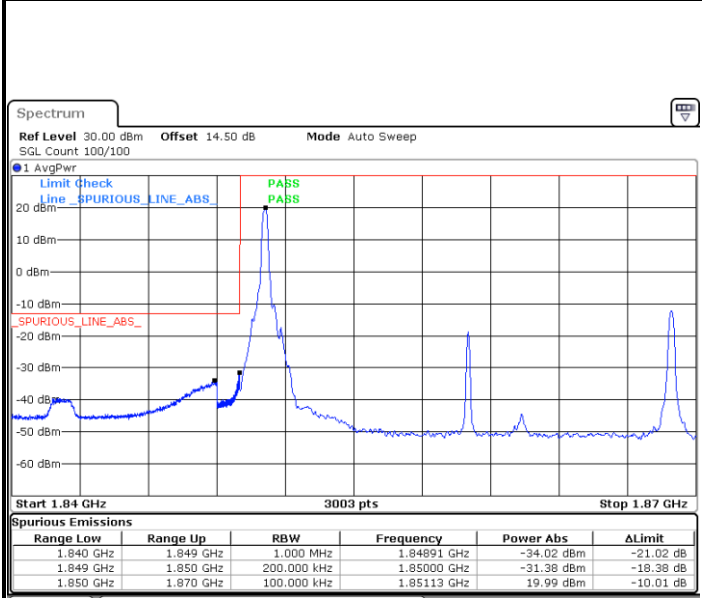

Lowest Band Edge / 1 RB

Highest Band Edge / 1 RB

Lowest Band Edge / Full RB

Highest Band Edge / Full RB

LTE Band 2 / 15MHz / QPSK

Lowest Band Edge / 1 RB

Highest Band Edge / 1 RB

Lowest Band Edge / Full RB

Highest Band Edge / Full RB

LTE Band 2 / 15MHz / 16QAM

Lowest Band Edge / 1 RB

Highest Band Edge / 1 RB

Lowest Band Edge / Full RB

Highest Band Edge / Full RB

LTE Band 2 / 20MHz / QPSK

Lowest Band Edge / 1 RB

Highest Band Edge / 1 RB

Lowest Band Edge / Full RB

Highest Band Edge / Full RB

LTE Band 2 / 20MHz / 16QAM

Lowest Band Edge / 1 RB

Highest Band Edge / 1 RB

Lowest Band Edge / Full RB

Highest Band Edge / Full RB

LTE Band 4 / 1.4MHz / QPSK

Lowest Band Edge / 1RB

Highest Band Edge / 1RB

Lowest Band Edge / Full RB

Highest Band Edge / Full RB