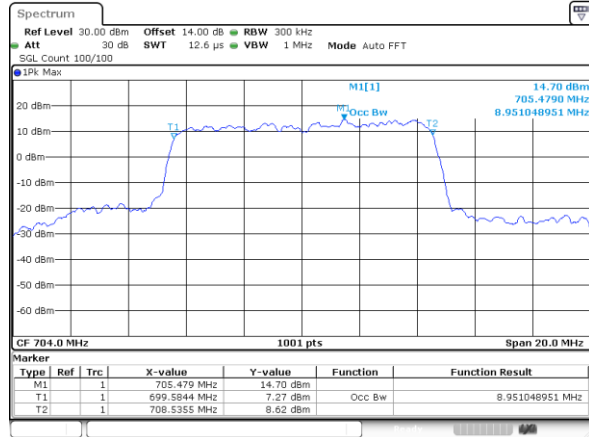

Lowest Channel / 5MHz / QPSK

Lowest Channel / 5MHz / 16QAM

Middle Channel / 5MHz / QPSK

Middle Channel / 5MHz / 16QAM

Highest Channel / 5MHz / QPSK

Highest Channel / 5MHz / 16QAM

LTE Band 12

Lowest Channel / 10MHz / QPSK

Lowest Channel / 10MHz / 16QAM

Middle Channel / 10MHz / QPSK

Middle Channel / 10MHz / 16QAM

Highest Channel / 10MHz / QPSK

Highest Channel / 10MHz / 16QAM

LTE Band 13

Lowest Channel / 5MHz / QPSK

Lowest Channel / 5MHz / 16QAM