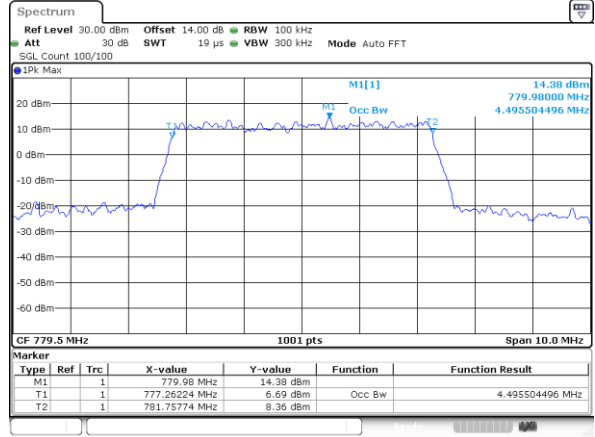

Lowest Channel / 10MHz / 16QAM

Middle Channel / 10MHz / QPSK

Middle Channel / 10MHz / 16QAM

Highest Channel / 10MHz / QPSK

Highest Channel / 10MHz / 16QAM

LTE Band 13

Lowest Channel / 5MHz / QPSK

Lowest Channel / 5MHz / 16QAM

Middle Channel / 5MHz / QPSK

Middle Channel / 5MHz / 16QAM

Highest Channel / 5MHz / QPSK

Highest Channel / 5MHz / 16QAM

LTE Band 13

Middle Channel / 10MHz / QPSK

Middle Channel / 10MHz / 16QAM

LTE Band 17