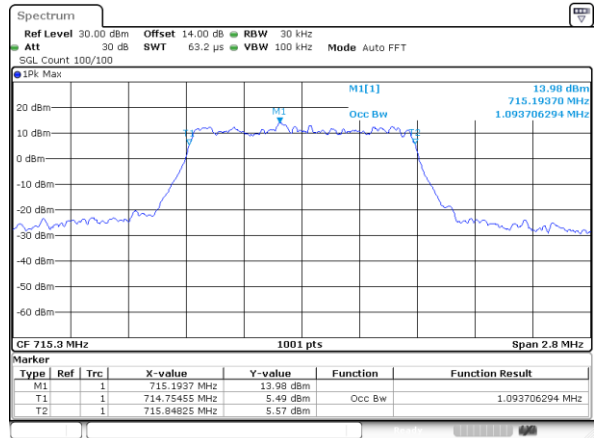

Highest Channel / 5MHz / QPSK

Highest Channel / 5MHz / 16QAM

LTE Band 5

Lowest Channel / 10MHz / QPSK

Lowest Channel / 10MHz / 16QAM

Middle Channel / 10MHz / QPSK

Middle Channel / 10MHz / 16QAM

Highest Channel / 10MHz / QPSK

Highest Channel / 10MHz / 16QAM

LTE Band 12

Lowest Channel / 1.4MHz / QPSK

Lowest Channel / 1.4MHz / 16QAM

Middle Channel / 1.4MHz / QPSK

Middle Channel / 1.4MHz / 16QAM

Highest Channel / 1.4MHz / QPSK

Highest Channel / 1.4MHz / 16QAM

LTE Band 12

Lowest Channel / 3MHz / QPSK

Lowest Channel / 3MHz / 16QAM

Middle Channel / 3MHz / QPSK

Middle Channel / 3MHz / 16QAM

Highest Channel / 3MHz / QPSK

Highest Channel / 3MHz / 16QAM

LTE Band 12