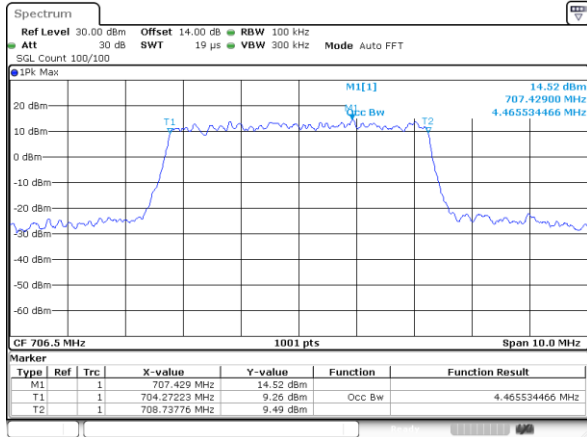

Lowest Channel / 10MHz / 16QAM

Middle Channel / 10MHz / QPSK

Middle Channel / 10MHz / 16QAM

Highest Channel / 10MHz / QPSK

Highest Channel / 10MHz / 16QAM

LTE Band 13

Lowest Channel / 5MHz / QPSK

Lowest Channel / 5MHz / 16QAM

Middle Channel / 5MHz / QPSK

Middle Channel / 5MHz / 16QAM

Highest Channel / 5MHz / QPSK

Highest Channel / 5MHz / 16QAM

LTE Band 13

Middle Channel / 10MHz / QPSK

Middle Channel / 10MHz / 16QAM

LTE Band 17

Lowest Channel / 5MHz / QPSK

Lowest Channel / 5MHz / 16QAM

Middle Channel / 5MHz / QPSK

Middle Channel / 5MHz / 16QAM

Highest Channel / 5MHz / QPSK

Highest Channel / 5MHz / 16QAM

LTE Band 17

Lowest Channel / 10MHz / QPSK

Lowest Channel / 10MHz / 16QAM

Middle Channel / 10MHz / QPSK

Middle Channel / 10MHz / 16QAM

Highest Channel / 10MHz / QPSK

Highest Channel / 10MHz / 16QAM

Conducted Band Edge

LTE Band 2 / 1.4MHz / 16QAM

Lowest Band Edge / 1 RB