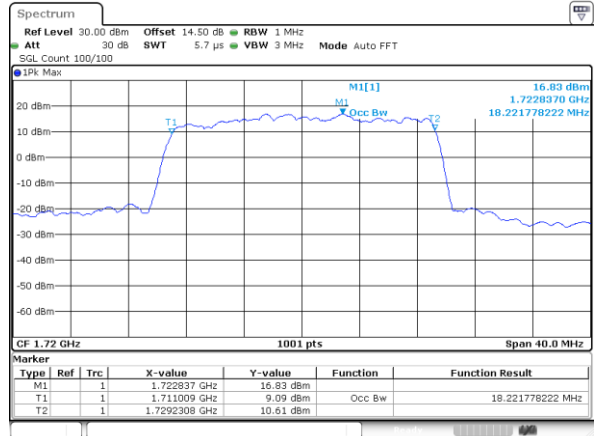

LTE Band 4

Lowest Channel / 10MHz / QPSK

Lowest Channel / 10MHz / 16QAM

Middle Channel / 10MHz / QPSK

Middle Channel / 10MHz / 16QAM

Highest Channel / 10MHz / QPSK

Highest Channel / 10MHz / 16QAM

LTE Band 4

Lowest Channel / 15MHz / QPSK

Lowest Channel / 15MHz / 16QAM

Middle Channel / 15MHz / QPSK

Middle Channel / 15MHz / 16QAM

Highest Channel / 15MHz / QPSK

Highest Channel / 15MHz / 16QAM

LTE Band 4

Lowest Channel / 20MHz / QPSK

Lowest Channel / 20MHz / 16QAM

Middle Channel / 20MHz / QPSK

Middle Channel / 20MHz / 16QAM

Highest Channel / 20MHz / QPSK

Highest Channel / 20MHz / 16QAM

LTE Band 5

Lowest Channel / 1.4MHz / QPSK

Lowest Channel / 1.4MHz / 16QAM

Middle Channel / 1.4MHz / QPSK

Middle Channel / 1.4MHz / 16QAM

Highest Channel / 1.4MHz / QPSK

Highest Channel / 1.4MHz / 16QAM

LTE Band 5

Lowest Channel / 3MHz / QPSK

Lowest Channel / 3MHz / 16QAM

Middle Channel / 3MHz / QPSK