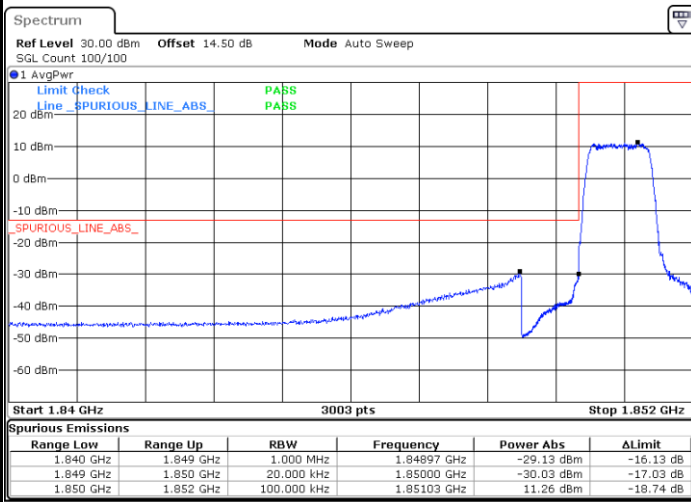

Lowest Channel / 5MHz / QPSK

Lowest Channel / 5MHz / 16QAM

Middle Channel / 5MHz / QPSK

Middle Channel / 5MHz / 16QAM

Highest Channel / 5MHz / QPSK

Highest Channel / 5MHz / 16QAM

LTE Band 17

Lowest Channel / 10MHz / QPSK

Lowest Channel / 10MHz / 16QAM

Middle Channel / 10MHz / QPSK

Middle Channel / 10MHz / 16QAM

Highest Channel / 10MHz / QPSK

Highest Channel / 10MHz / 16QAM

Conducted Band Edge

LTE Band 2 / 1.4MHz / 16QAM

Lowest Band Edge / 1 RB

Highest Band Edge / 1 RB

Lowest Band Edge / Full RB

Highest Band Edge / Full RB

LTE Band 2 / 3MHz / 16QAM

Lowest Band Edge / 1 RB

Highest Band Edge / 1 RB

Lowest Band Edge / Full RB

Highest Band Edge / Full RB

LTE Band 2 / 5MHz / QPSK

Lowest Band Edge / 1 RB

Highest Band Edge / 1 RB

Lowest Band Edge / Full RB

Highest Band Edge / Full RB

LTE Band 2 / 5MHz / 16QAM

Lowest Band Edge / 1RB

Highest Band Edge / 1 RB