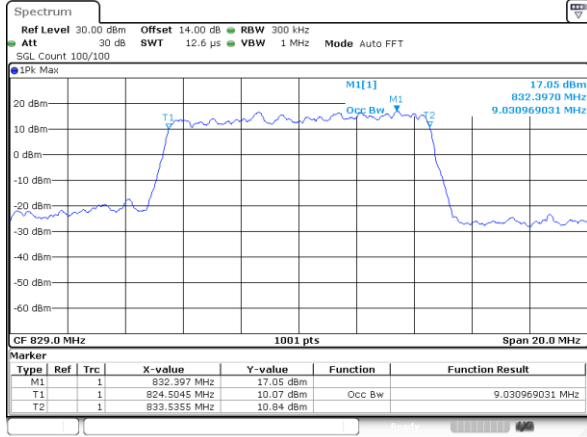

Middle Channel / 3MHz / 16QAM

Highest Channel / 3MHz / QPSK

Highest Channel / 3MHz / 16QAM

LTE Band 5

Lowest Channel / 5MHz / QPSK

Lowest Channel / 5MHz / 16QAM

Middle Channel / 5MHz / QPSK

Middle Channel / 5MHz / 16QAM

Highest Channel / 5MHz / QPSK

Highest Channel / 5MHz / 16QAM

LTE Band 5

Lowest Channel / 10MHz / QPSK

Lowest Channel / 10MHz / 16QAM

Middle Channel / 10MHz / QPSK

Middle Channel / 10MHz / 16QAM

Highest Channel / 10MHz / QPSK

Highest Channel / 10MHz / 16QAM

LTE Band 12

Lowest Channel / 1.4MHz / QPSK

Lowest Channel / 1.4MHz / 16QAM

Middle Channel / 1.4MHz / QPSK

Middle Channel / 1.4MHz / 16QAM

Highest Channel / 1.4MHz / QPSK

Highest Channel / 1.4MHz / 16QAM