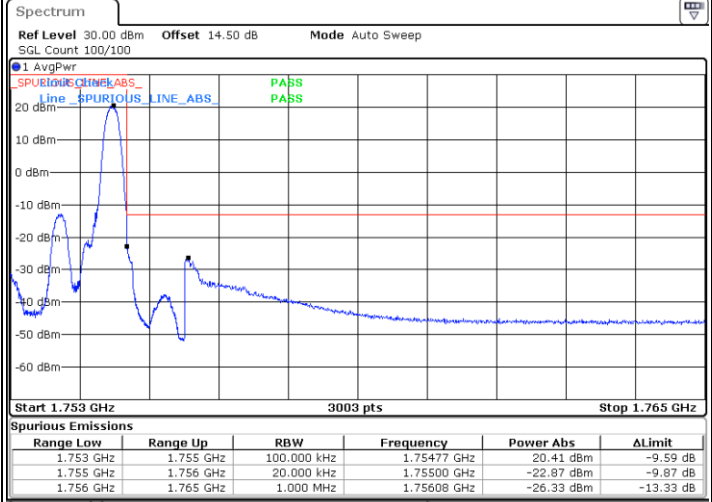

Lowest Band Edge / 1 RB

Highest Band Edge / 1 RB

Lowest Band Edge / Full RB

Highest Band Edge / Full RB

LTE Band 2 / 15MHz / QPSK

Lowest Band Edge / 1 RB

Highest Band Edge / 1 RB

Lowest Band Edge / Full RB

Highest Band Edge / Full RB

LTE Band 2 / 15MHz / 16QAM

Lowest Band Edge / 1 RB

Highest Band Edge / 1 RB

Lowest Band Edge / Full RB

Highest Band Edge / Full RB

LTE Band 2 / 20MHz / QPSK

Lowest Band Edge / 1 RB

Highest Band Edge / 1 RB

Lowest Band Edge / Full RB

Highest Band Edge / Full RB

LTE Band 2 / 20MHz / 16QAM

Lowest Band Edge / 1 RB

Highest Band Edge / 1 RB

Lowest Band Edge / Full RB

Highest Band Edge / Full RB

LTE Band 4 / 1.4MHz / QPSK

Lowest Band Edge / 1RB

Highest Band Edge / 1RB

Lowest Band Edge / Full RB

Highest Band Edge / Full RB