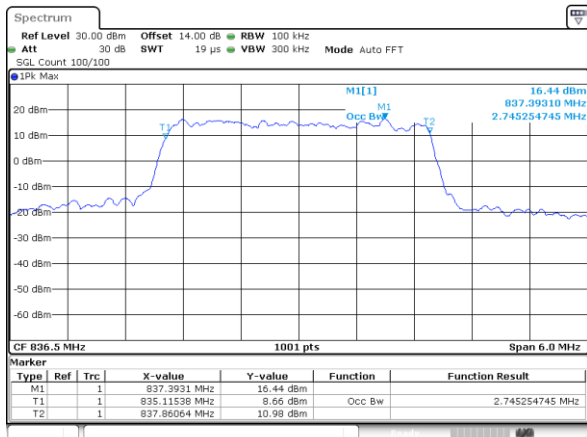

Lowest Channel / 20MHz / 16QAM

Middle Channel / 20MHz / QPSK

Middle Channel / 20MHz / 16QAM

Highest Channel / 20MHz / QPSK

Highest Channel / 20MHz / 16QAM

LTE Band 5

Lowest Channel / 1.4MHz / QPSK

Lowest Channel / 1.4MHz / 16QAM

Middle Channel / 1.4MHz / QPSK

Middle Channel / 1.4MHz / 16QAM

Highest Channel / 1.4MHz / QPSK

Highest Channel / 1.4MHz / 16QAM

LTE Band 5

Lowest Channel / 3MHz / QPSK

Lowest Channel / 3MHz / 16QAM

Middle Channel / 3MHz / QPSK

Middle Channel / 3MHz / 16QAM

Highest Channel / 3MHz / QPSK

Highest Channel / 3MHz / 16QAM

LTE Band 5

Lowest Channel / 5MHz / QPSK

Lowest Channel / 5MHz / 16QAM

Middle Channel / 5MHz / QPSK

Middle Channel / 5MHz / 16QAM

Highest Channel / 5MHz / QPSK

Highest Channel / 5MHz / 16QAM

LTE Band 5

Lowest Channel / 10MHz / QPSK

Lowest Channel / 10MHz / 16QAM

Middle Channel / 10MHz / QPSK

Middle Channel / 10MHz / 16QAM

Highest Channel / 10MHz / QPSK