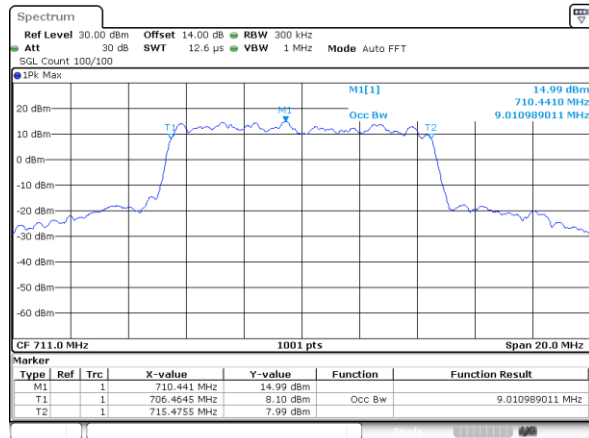

Lowest Channel / 5MHz / QPSK

Lowest Channel / 5MHz / 16QAM

Middle Channel / 5MHz / QPSK

Middle Channel / 5MHz / 16QAM

Highest Channel / 5MHz / QPSK

Highest Channel / 5MHz / 16QAM

LTE Band 12

Lowest Channel / 10MHz / QPSK

Lowest Channel / 10MHz / 16QAM

Middle Channel / 10MHz / QPSK

Middle Channel / 10MHz / 16QAM

Highest Channel / 10MHz / QPSK

Highest Channel / 10MHz / 16QAM

LTE Band 13

Lowest Channel / 5MHz / QPSK

Lowest Channel / 5MHz / 16QAM

Middle Channel / 5MHz / QPSK

Middle Channel / 5MHz / 16QAM

Highest Channel / 5MHz / QPSK

Highest Channel / 5MHz / 16QAM

LTE Band 13

Middle Channel / 10MHz / QPSK

Middle Channel / 10MHz / 16QAM

LTE Band 17