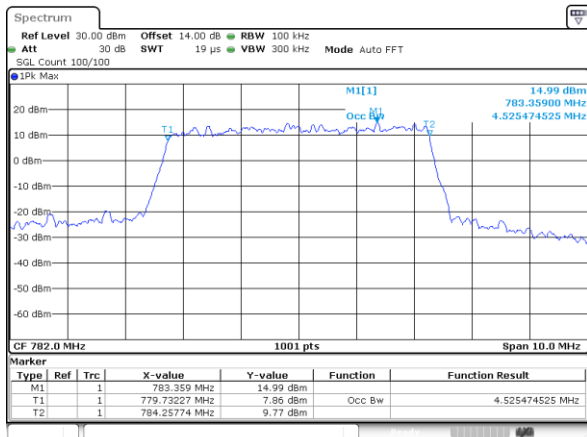

Lowest Channel / 10MHz / 16QAM

Middle Channel / 10MHz / QPSK

Middle Channel / 10MHz / 16QAM

Highest Channel / 10MHz / QPSK

Highest Channel / 10MHz / 16QAM

LTE Band 13

Lowest Channel / 5MHz / QPSK

Lowest Channel / 5MHz / 16QAM

Middle Channel / 5MHz / QPSK

Middle Channel / 5MHz / 16QAM

Highest Channel / 5MHz / QPSK

Highest Channel / 5MHz / 16QAM

LTE Band 13

Middle Channel / 10MHz / QPSK

Middle Channel / 10MHz / 16QAM

LTE Band 17