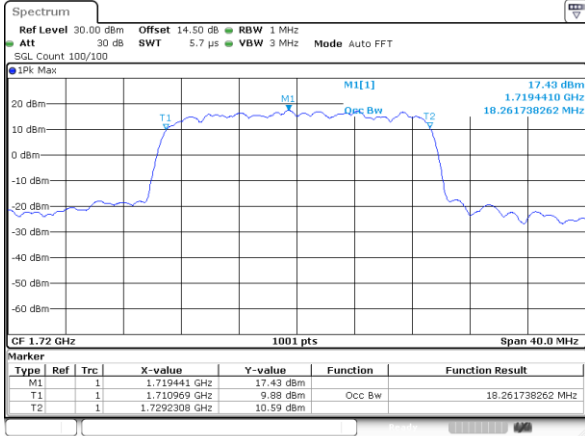

LTE Band 4

Lowest Channel / 10MHz / QPSK

Lowest Channel / 10MHz / 16QAM

Middle Channel / 10MHz / QPSK

Middle Channel / 10MHz / 16QAM

Highest Channel / 10MHz / QPSK

Highest Channel / 10MHz / 16QAM

LTE Band 4

Lowest Channel / 15MHz / QPSK

Lowest Channel / 15MHz / 16QAM

Middle Channel / 15MHz / QPSK

Middle Channel / 15MHz / 16QAM

Highest Channel / 15MHz / QPSK

Highest Channel / 15MHz / 16QAM

LTE Band 4

Lowest Channel / 20MHz / QPSK

Lowest Channel / 20MHz / 16QAM

Middle Channel / 20MHz / QPSK

Middle Channel / 20MHz / 16QAM

Highest Channel / 20MHz / QPSK

Highest Channel / 20MHz / 16QAM

LTE Band 5

Lowest Channel / 1.4MHz / QPSK

Lowest Channel / 1.4MHz / 16QAM

Middle Channel / 1.4MHz / QPSK

Middle Channel / 1.4MHz / 16QAM

Highest Channel / 1.4MHz / QPSK

Highest Channel / 1.4MHz / 16QAM

LTE Band 5

Lowest Channel / 3MHz / QPSK

Lowest Channel / 3MHz / 16QAM

Middle Channel / 3MHz / QPSK