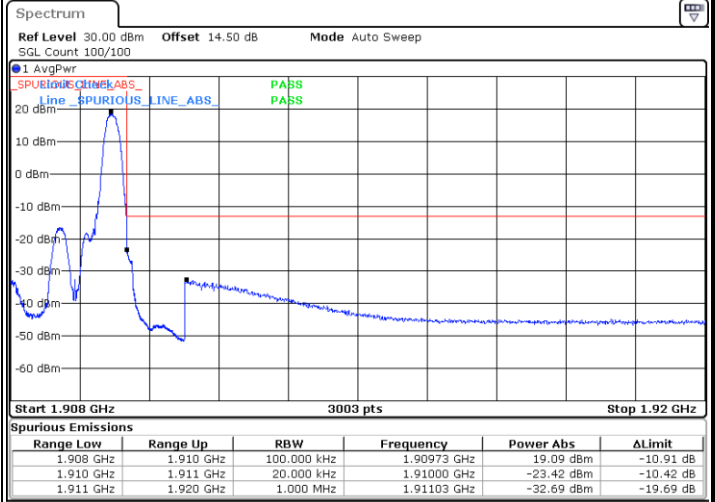

Lowest Channel / 5MHz / QPSK

Lowest Channel / 5MHz / 16QAM

Middle Channel / 5MHz / QPSK

Middle Channel / 5MHz / 16QAM

Highest Channel / 5MHz / QPSK

Highest Channel / 5MHz / 16QAM

LTE Band 17

Lowest Channel / 10MHz / QPSK

Lowest Channel / 10MHz / 16QAM

Middle Channel / 10MHz / QPSK

Middle Channel / 10MHz / 16QAM

Highest Channel / 10MHz / QPSK

Highest Channel / 10MHz / 16QAM

Conducted Band Edge

LTE Band 2 / 1.4MHz / 16QAM

Lowest Band Edge / 1 RB

Highest Band Edge / 1 RB

Lowest Band Edge / Full RB

Highest Band Edge / Full RB

LTE Band 2 / 3MHz / 16QAM

Lowest Band Edge / 1 RB

Highest Band Edge / 1 RB

Lowest Band Edge / Full RB

Highest Band Edge / Full RB