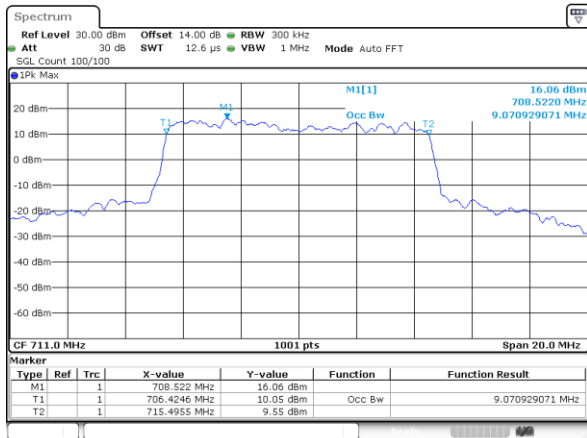

Lowest Channel / 5MHz / QPSK

Lowest Channel / 5MHz / 16QAM

Middle Channel / 5MHz / QPSK

Middle Channel / 5MHz / 16QAM

Highest Channel / 5MHz / QPSK

Highest Channel / 5MHz / 16QAM

LTE Band 12

Lowest Channel / 10MHz / QPSK

Lowest Channel / 10MHz / 16QAM

Middle Channel / 10MHz / QPSK

Middle Channel / 10MHz / 16QAM

Highest Channel / 10MHz / QPSK

Highest Channel / 10MHz / 16QAM

LTE Band 13

Lowest Channel / 5MHz / QPSK

Lowest Channel / 5MHz / 16QAM

Middle Channel / 5MHz / QPSK

Middle Channel / 5MHz / 16QAM

Highest Channel / 5MHz / QPSK

Highest Channel / 5MHz / 16QAM

LTE Band 13

Middle Channel / 10MHz / QPSK

Middle Channel / 10MHz / 16QAM

LTE Band 17