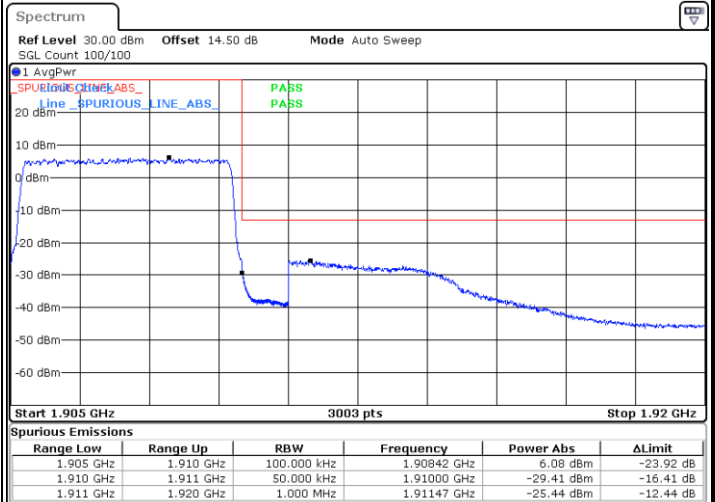

Highest Band Edge / 1 RB

Lowest Band Edge / Full RB

Highest Band Edge / Full RB

LTE Band 2 / 3MHz / 16QAM

Lowest Band Edge / 1 RB

Highest Band Edge / 1 RB

Lowest Band Edge / Full RB

Highest Band Edge / Full RB

LTE Band 2 / 5MHz / QPSK

Lowest Band Edge / 1 RB

Highest Band Edge / 1 RB

Lowest Band Edge / Full RB

Highest Band Edge / Full RB

LTE Band 2 / 5MHz / 16QAM

Lowest Band Edge / 1RB

Highest Band Edge / 1 RB

Lowest Band Edge / Full RB

Highest Band Edge / Full RB

LTE Band 2 / 10MHz / QPSK

Lowest Band Edge / 1 RB

Highest Band Edge / 1 RB

Lowest Band Edge / Full RB

Highest Band Edge / Full RB

LTE Band 2 / 10MHz / 16QAM

Lowest Band Edge / 1 RB

Highest Band Edge / 1 RB

Lowest Band Edge / Full RB

Highest Band Edge / Full RB

LTE Band 2 / 15MHz / QPSK

Lowest Band Edge / 1 RB

Highest Band Edge / 1 RB

Lowest Band Edge / Full RB