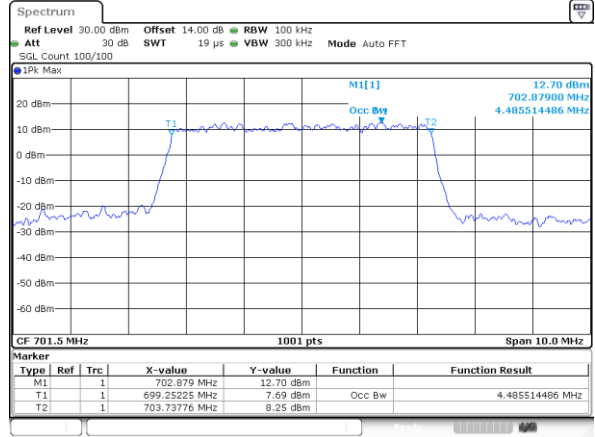

LTE Band 12

Lowest Channel / 3MHz / QPSK

Lowest Channel / 3MHz / 16QAM

Middle Channel / 3MHz / QPSK

Middle Channel / 3MHz / 16QAM

Highest Channel / 3MHz / QPSK

Highest Channel / 3MHz / 16QAM

LTE Band 12

Lowest Channel / 5MHz / QPSK

Lowest Channel / 5MHz / 16QAM

Middle Channel / 5MHz / QPSK

Middle Channel / 5MHz / 16QAM

Highest Channel / 5MHz / QPSK

Highest Channel / 5MHz / 16QAM

LTE Band 12

Lowest Channel / 10MHz / QPSK