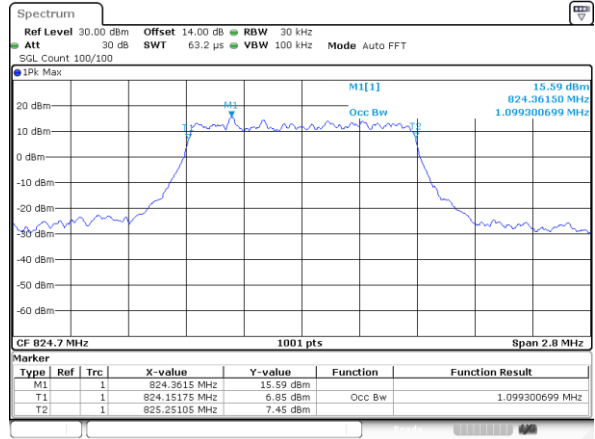

Lowest Channel / 15MHz / QPSK

Lowest Channel / 15MHz / 16QAM

Middle Channel / 15MHz / QPSK

Middle Channel / 15MHz / 16QAM

Highest Channel / 15MHz / QPSK

Highest Channel / 15MHz / 16QAM

LTE Band 4

Lowest Channel / 20MHz / QPSK

Lowest Channel / 20MHz / 16QAM

Middle Channel / 20MHz / QPSK

Middle Channel / 20MHz / 16QAM

Highest Channel / 20MHz / QPSK

Highest Channel / 20MHz / 16QAM

LTE Band 5

Lowest Channel / 1.4MHz / QPSK

Lowest Channel / 1.4MHz / 16QAM

Middle Channel / 1.4MHz / QPSK

Middle Channel / 1.4MHz / 16QAM

Highest Channel / 1.4MHz / QPSK

Highest Channel / 1.4MHz / 16QAM

LTE Band 5

Lowest Channel / 3MHz / QPSK

Lowest Channel / 3MHz / 16QAM

Middle Channel / 3MHz / QPSK

Middle Channel / 3MHz / 16QAM

Highest Channel / 3MHz / QPSK

Highest Channel / 3MHz / 16QAM

LTE Band 5

Lowest Channel / 5MHz / QPSK

Lowest Channel / 5MHz / 16QAM

Middle Channel / 5MHz / QPSK

Middle Channel / 5MHz / 16QAM