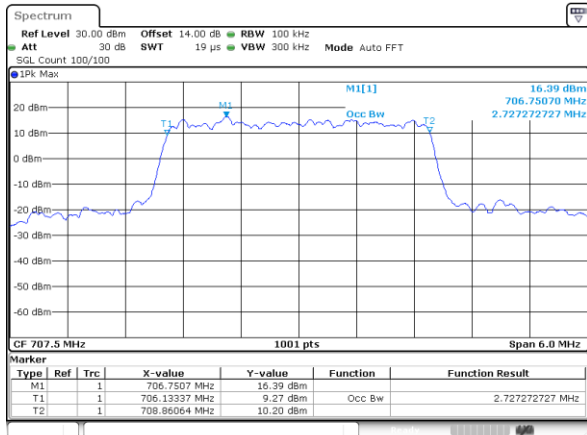

Highest Channel / 10MHz / 16QAM

LTE Band 12

Lowest Channel / 1.4MHz / QPSK

Lowest Channel / 1.4MHz / 16QAM

Middle Channel / 1.4MHz / QPSK

Middle Channel / 1.4MHz / 16QAM

Highest Channel / 1.4MHz / QPSK

Highest Channel / 1.4MHz / 16QAM

LTE Band 12

Lowest Channel / 3MHz / QPSK

Lowest Channel / 3MHz / 16QAM

Middle Channel / 3MHz / QPSK

Middle Channel / 3MHz / 16QAM

Highest Channel / 3MHz / QPSK

Highest Channel / 3MHz / 16QAM

LTE Band 12

Lowest Channel / 5MHz / QPSK

Lowest Channel / 5MHz / 16QAM

Middle Channel / 5MHz / QPSK

Middle Channel / 5MHz / 16QAM

Highest Channel / 5MHz / QPSK

Highest Channel / 5MHz / 16QAM

LTE Band 12

Lowest Channel / 10MHz / QPSK