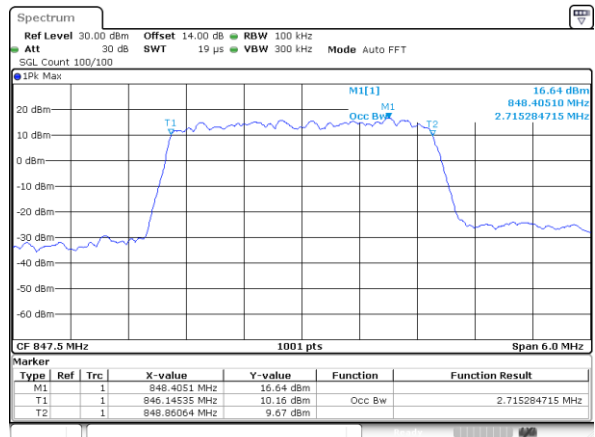

Lowest Channel / 20MHz / 16QAM

Middle Channel / 20MHz / QPSK

Middle Channel / 20MHz / 16QAM

Highest Channel / 20MHz / QPSK

Highest Channel / 20MHz / 16QAM

LTE Band 5

Lowest Channel / 1.4MHz / QPSK

Lowest Channel / 1.4MHz / 16QAM

Middle Channel / 1.4MHz / QPSK

Middle Channel / 1.4MHz / 16QAM

Highest Channel / 1.4MHz / QPSK

Highest Channel / 1.4MHz / 16QAM

LTE Band 5

Lowest Channel / 3MHz / QPSK

Lowest Channel / 3MHz / 16QAM

Middle Channel / 3MHz / QPSK

Middle Channel / 3MHz / 16QAM

Highest Channel / 3MHz / QPSK

Highest Channel / 3MHz / 16QAM

LTE Band 5

Lowest Channel / 5MHz / QPSK

Lowest Channel / 5MHz / 16QAM

Middle Channel / 5MHz / QPSK

Middle Channel / 5MHz / 16QAM

Highest Channel / 5MHz / QPSK

Highest Channel / 5MHz / 16QAM

LTE Band 5

Lowest Channel / 10MHz / QPSK

Lowest Channel / 10MHz / 16QAM

Middle Channel / 10MHz / QPSK

Middle Channel / 10MHz / 16QAM

Highest Channel / 10MHz / QPSK