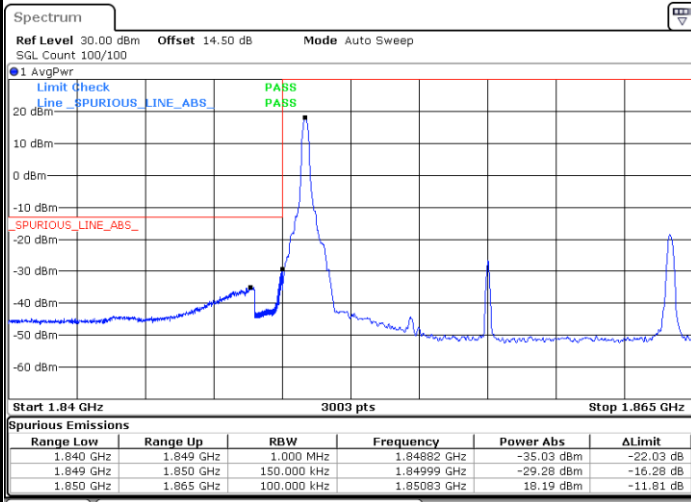

Lowest Band Edge / Full RB

Highest Band Edge / Full RB

LTE Band 2 / 10MHz / QPSK

Lowest Band Edge / 1 RB

Highest Band Edge / 1 RB

Lowest Band Edge / Full RB

Highest Band Edge / Full RB

LTE Band 2 / 10MHz / 16QAM

Lowest Band Edge / 1 RB

Highest Band Edge / 1 RB

Lowest Band Edge / Full RB

Highest Band Edge / Full RB

LTE Band 2 / 15MHz / QPSK

Lowest Band Edge / 1 RB

Highest Band Edge / 1 RB

Lowest Band Edge / Full RB

Highest Band Edge / Full RB

LTE Band 2 / 15MHz / 16QAM

Lowest Band Edge / 1 RB

Highest Band Edge / 1 RB

Lowest Band Edge / Full RB

Highest Band Edge / Full RB

LTE Band 2 / 20MHz / QPSK

Lowest Band Edge / 1 RB

Highest Band Edge / 1 RB

Lowest Band Edge / Full RB

Highest Band Edge / Full RB

LTE Band 2 / 20MHz / 16QAM

Lowest Band Edge / 1 RB

Highest Band Edge / 1 RB

Lowest Band Edge / Full RB

Highest Band Edge / Full RB