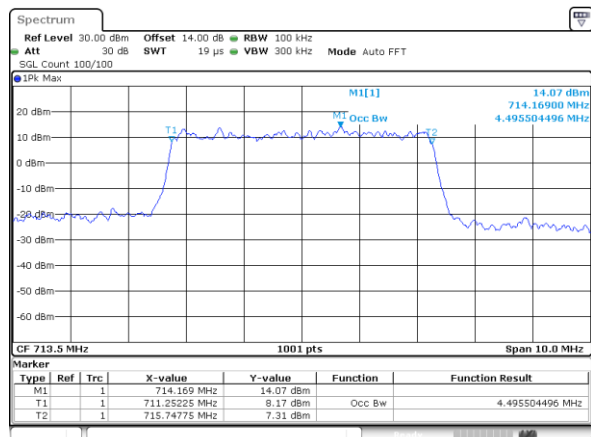

Middle Channel / 5MHz / QPSK

Middle Channel / 5MHz / 16QAM

Highest Channel / 5MHz / QPSK

Highest Channel / 5MHz / 16QAM

LTE Band 13

Middle Channel / 10MHz / QPSK

Middle Channel / 10MHz / 16QAM

LTE Band 17

Lowest Channel / 5MHz / QPSK

Lowest Channel / 5MHz / 16QAM

Middle Channel / 5MHz / QPSK

Middle Channel / 5MHz / 16QAM

Highest Channel / 5MHz / QPSK

Highest Channel / 5MHz / 16QAM

LTE Band 17

Lowest Channel / 10MHz / QPSK

Lowest Channel / 10MHz / 16QAM

Middle Channel / 10MHz / QPSK

Middle Channel / 10MHz / 16QAM

Highest Channel / 10MHz / QPSK

Highest Channel / 10MHz / 16QAM

Conducted Band Edge

LTE Band 2 / 1.4MHz / 16QAM

Lowest Band Edge / 1 RB