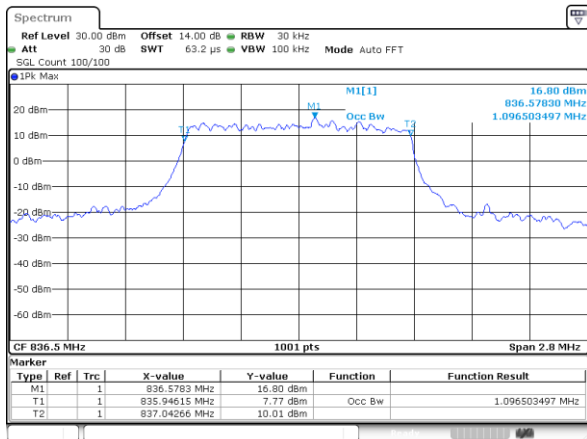

Lowest Channel / 15MHz / QPSK

Lowest Channel / 15MHz / 16QAM

Middle Channel / 15MHz / QPSK

Middle Channel / 15MHz / 16QAM

Highest Channel / 15MHz / QPSK

Highest Channel / 15MHz / 16QAM

LTE Band 4

Lowest Channel / 20MHz / QPSK

Lowest Channel / 20MHz / 16QAM

Middle Channel / 20MHz / QPSK

Middle Channel / 20MHz / 16QAM

Highest Channel / 20MHz / QPSK

Highest Channel / 20MHz / 16QAM

LTE Band 5

Lowest Channel / 1.4MHz / QPSK

Lowest Channel / 1.4MHz / 16QAM

Middle Channel / 1.4MHz / QPSK

Middle Channel / 1.4MHz / 16QAM

Highest Channel / 1.4MHz / QPSK

Highest Channel / 1.4MHz / 16QAM

LTE Band 5

Lowest Channel / 3MHz / QPSK

Lowest Channel / 3MHz / 16QAM

Middle Channel / 3MHz / QPSK

Middle Channel / 3MHz / 16QAM

Highest Channel / 3MHz / QPSK

Highest Channel / 3MHz / 16QAM

LTE Band 5

Lowest Channel / 5MHz / QPSK

Lowest Channel / 5MHz / 16QAM

Middle Channel / 5MHz / QPSK

Middle Channel / 5MHz / 16QAM