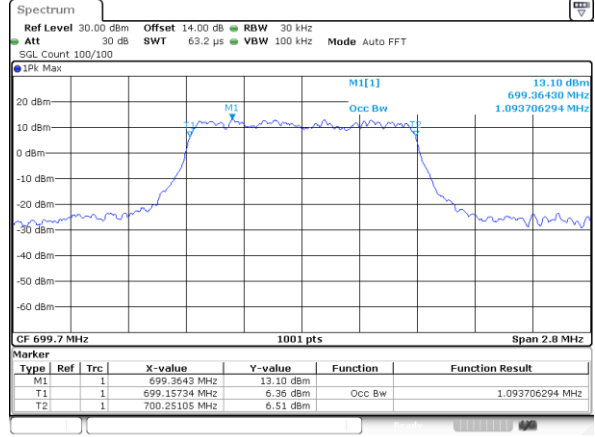

Highest Channel / 5MHz / QPSK

Highest Channel / 5MHz / 16QAM

LTE Band 5

Lowest Channel / 10MHz / QPSK

Lowest Channel / 10MHz / 16QAM

Middle Channel / 10MHz / QPSK

Middle Channel / 10MHz / 16QAM

Highest Channel / 10MHz / QPSK

Highest Channel / 10MHz / 16QAM

LTE Band 12

Lowest Channel / 1.4MHz / QPSK

Lowest Channel / 1.4MHz / 16QAM

Middle Channel / 1.4MHz / QPSK

Middle Channel / 1.4MHz / 16QAM

Highest Channel / 1.4MHz / QPSK

Highest Channel / 1.4MHz / 16QAM

LTE Band 12

Lowest Channel / 3MHz / QPSK

Lowest Channel / 3MHz / 16QAM

Middle Channel / 3MHz / QPSK

Middle Channel / 3MHz / 16QAM

Highest Channel / 3MHz / QPSK

Highest Channel / 3MHz / 16QAM

LTE Band 12