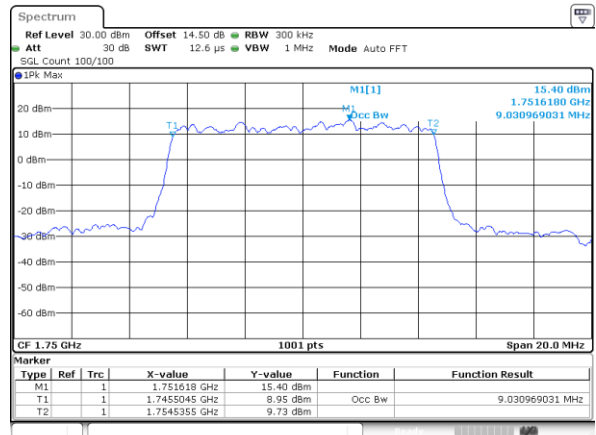

LTE Band 4

Lowest Channel / 10MHz / QPSK

Lowest Channel / 10MHz / 16QAM

Middle Channel / 10MHz / QPSK

Middle Channel / 10MHz / 16QAM

Highest Channel / 10MHz / QPSK

Highest Channel / 10MHz / 16QAM

LTE Band 4

Lowest Channel / 15MHz / QPSK

Lowest Channel / 15MHz / 16QAM

Middle Channel / 15MHz / QPSK

Middle Channel / 15MHz / 16QAM

Highest Channel / 15MHz / QPSK

Highest Channel / 15MHz / 16QAM

LTE Band 4

Lowest Channel / 20MHz / QPSK

Lowest Channel / 20MHz / 16QAM

Middle Channel / 20MHz / QPSK

Middle Channel / 20MHz / 16QAM

Highest Channel / 20MHz / QPSK

Highest Channel / 20MHz / 16QAM

LTE Band 5

Lowest Channel / 1.4MHz / QPSK

Lowest Channel / 1.4MHz / 16QAM