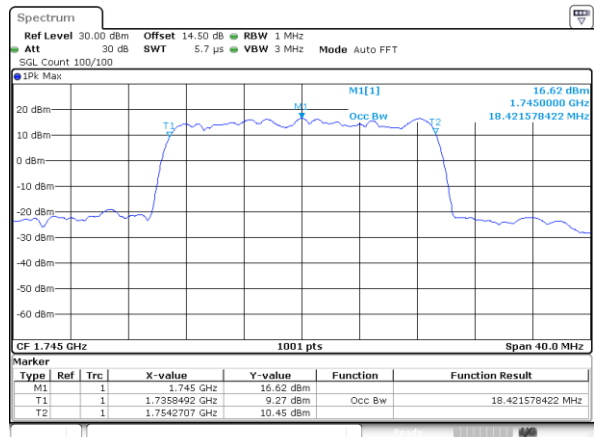

Lowest Channel / 15MHz / QPSK

Lowest Channel / 15MHz / 16QAM

Middle Channel / 15MHz / QPSK

Middle Channel / 15MHz / 16QAM

Highest Channel / 15MHz / QPSK

Highest Channel / 15MHz / 16QAM

LTE Band 4

Lowest Channel / 20MHz / QPSK

Lowest Channel / 20MHz / 16QAM

Middle Channel / 20MHz / QPSK

Middle Channel / 20MHz / 16QAM

Highest Channel / 20MHz / QPSK

Highest Channel / 20MHz / 16QAM

LTE Band 5

Lowest Channel / 1.4MHz / QPSK

Lowest Channel / 1.4MHz / 16QAM

Middle Channel / 1.4MHz / QPSK

Middle Channel / 1.4MHz / 16QAM

Highest Channel / 1.4MHz / QPSK

Highest Channel / 1.4MHz / 16QAM

LTE Band 5

Lowest Channel / 3MHz / QPSK

Lowest Channel / 3MHz / 16QAM

Middle Channel / 3MHz / QPSK