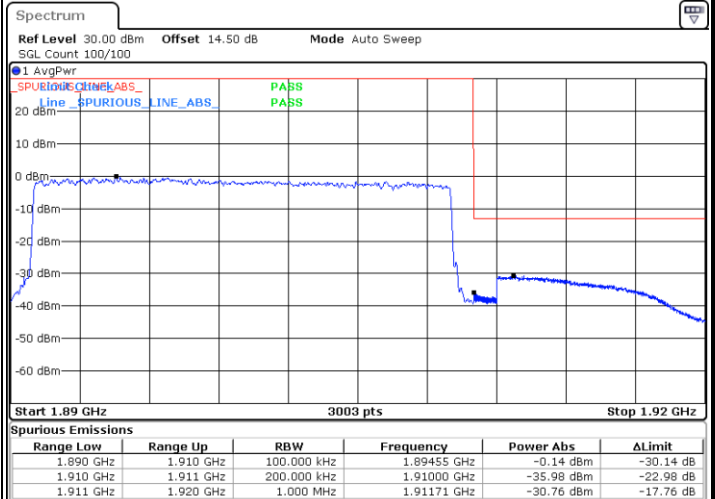

Lowest Band Edge / 1 RB

Highest Band Edge / 1 RB

Lowest Band Edge / Full RB

Highest Band Edge / Full RB

LTE Band 2 / 15MHz / QPSK

Lowest Band Edge / 1 RB

Highest Band Edge / 1 RB

Lowest Band Edge / Full RB

Highest Band Edge / Full RB

LTE Band 2 / 15MHz / 16QAM

Lowest Band Edge / 1 RB

Highest Band Edge / 1 RB

Lowest Band Edge / Full RB

Highest Band Edge / Full RB

LTE Band 2 / 20MHz / QPSK

Lowest Band Edge / 1 RB

Highest Band Edge / 1 RB

Lowest Band Edge / Full RB

Highest Band Edge / Full RB

LTE Band 2 / 20MHz / 16QAM

Lowest Band Edge / 1 RB

Highest Band Edge / 1 RB

Lowest Band Edge / Full RB

Highest Band Edge / Full RB

LTE Band 4 / 1.4MHz / QPSK

Lowest Band Edge / 1RB

Highest Band Edge / 1RB

Lowest Band Edge / Full RB

Highest Band Edge / Full RB