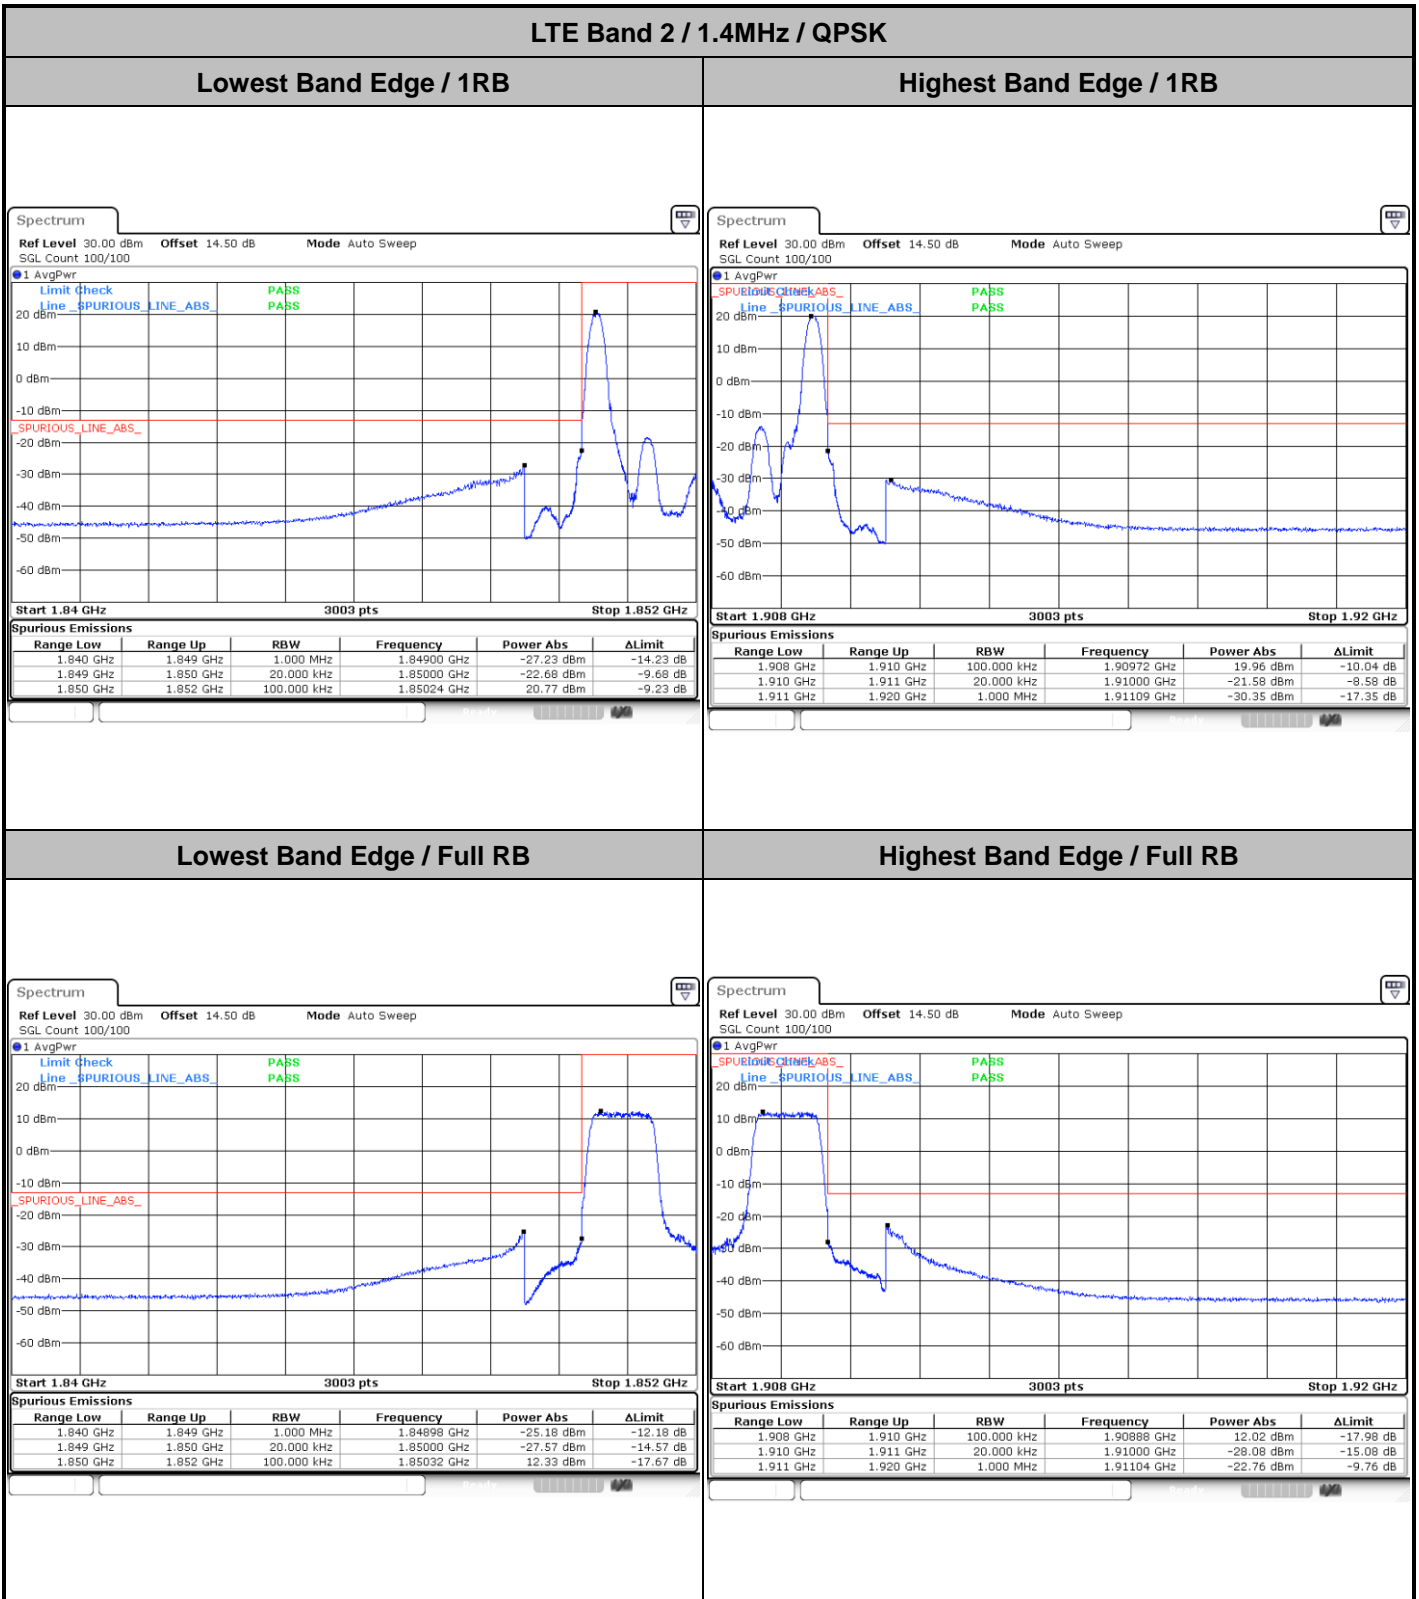

Lowest Channel / 5MHz / QPSK

Lowest Channel / 5MHz / 16QAM

Middle Channel / 5MHz / QPSK

Middle Channel / 5MHz / 16QAM

Highest Channel / 5MHz / QPSK

Highest Channel / 5MHz / 16QAM

LTE Band 17

Lowest Channel / 10MHz / QPSK

Lowest Channel / 10MHz / 16QAM

Middle Channel / 10MHz / QPSK

Middle Channel / 10MHz / 16QAM

Highest Channel / 10MHz / QPSK

Highest Channel / 10MHz / 16QAM

Conducted Band Edge

LTE Band 2 / 1.4MHz / 16QAM

Lowest Band Edge / 1 RB

Highest Band Edge / 1 RB

Lowest Band Edge / Full RB

Highest Band Edge / Full RB

LTE Band 2 / 3MHz / 16QAM

Lowest Band Edge / 1 RB

Highest Band Edge / 1 RB

Lowest Band Edge / Full RB

Highest Band Edge / Full RB

LTE Band 2 / 5MHz / QPSK

Lowest Band Edge / 1 RB

Highest Band Edge / 1 RB

Lowest Band Edge / Full RB

Highest Band Edge / Full RB

LTE Band 2 / 5MHz / 16QAM

Lowest Band Edge / 1RB

Highest Band Edge / 1 RB