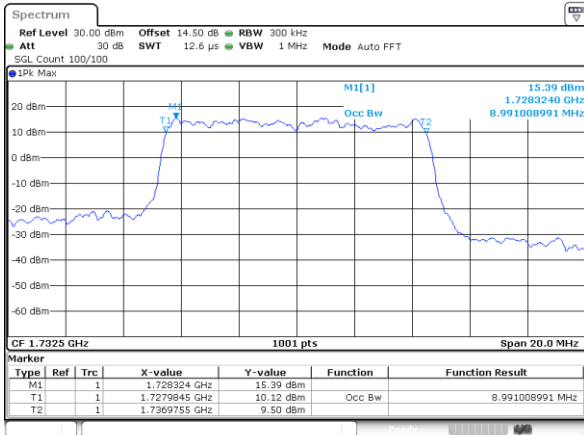

LTE Band 4

Lowest Channel / 10MHz / QPSK

Lowest Channel / 10MHz / 16QAM

Middle Channel / 10MHz / QPSK

Middle Channel / 10MHz / 16QAM

Highest Channel / 10MHz / QPSK

Highest Channel / 10MHz / 16QAM

LTE Band 4

Lowest Channel / 15MHz / QPSK

Lowest Channel / 15MHz / 16QAM

Middle Channel / 15MHz / QPSK

Middle Channel / 15MHz / 16QAM

Highest Channel / 15MHz / QPSK

Highest Channel / 15MHz / 16QAM

LTE Band 4

Lowest Channel / 20MHz / QPSK

Lowest Channel / 20MHz / 16QAM

Middle Channel / 20MHz / QPSK

Middle Channel / 20MHz / 16QAM

Highest Channel / 20MHz / QPSK

Highest Channel / 20MHz / 16QAM

LTE Band 5

Lowest Channel / 1.4MHz / QPSK

Lowest Channel / 1.4MHz / 16QAM