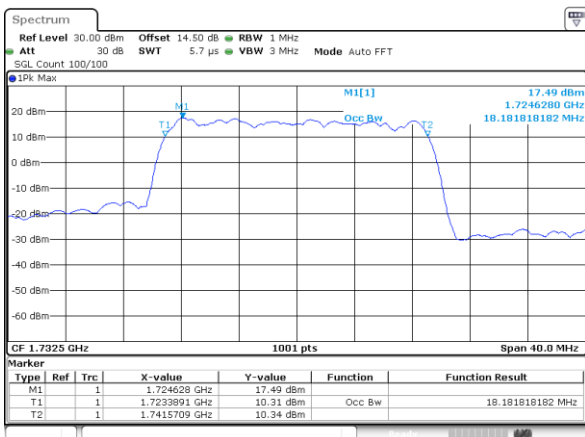

LTE Band 4

Lowest Channel / 10MHz / QPSK

Lowest Channel / 10MHz / 16QAM

Middle Channel / 10MHz / QPSK

Middle Channel / 10MHz / 16QAM

Highest Channel / 10MHz / QPSK

Highest Channel / 10MHz / 16QAM

LTE Band 4

Lowest Channel / 15MHz / QPSK

Lowest Channel / 15MHz / 16QAM

Middle Channel / 15MHz / QPSK

Middle Channel / 15MHz / 16QAM

Highest Channel / 15MHz / QPSK

Highest Channel / 15MHz / 16QAM

LTE Band 4

Lowest Channel / 20MHz / QPSK

Lowest Channel / 20MHz / 16QAM

Middle Channel / 20MHz / QPSK

Middle Channel / 20MHz / 16QAM

Highest Channel / 20MHz / QPSK

Highest Channel / 20MHz / 16QAM

LTE Band 5

Lowest Channel / 1.4MHz / QPSK

Lowest Channel / 1.4MHz / 16QAM