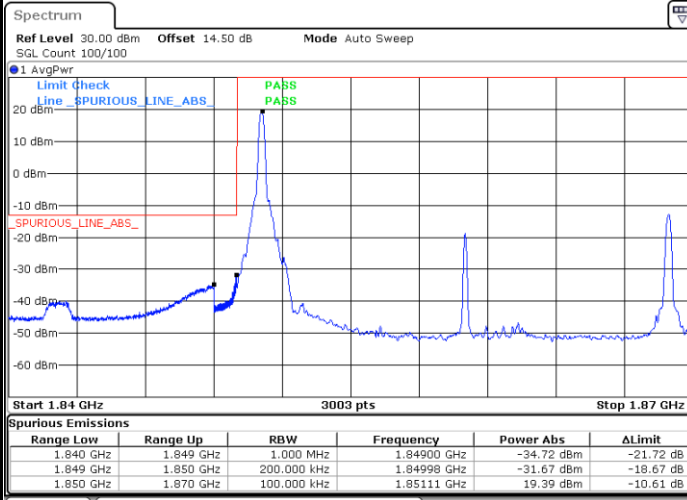

Lowest Band Edge / 1 RB

Highest Band Edge / 1 RB

Lowest Band Edge / Full RB

Highest Band Edge / Full RB

LTE Band 2 / 15MHz / QPSK

Lowest Band Edge / 1 RB

Highest Band Edge / 1 RB

Lowest Band Edge / Full RB

Highest Band Edge / Full RB

LTE Band 2 / 15MHz / 16QAM

Lowest Band Edge / 1 RB

Highest Band Edge / 1 RB

Lowest Band Edge / Full RB

Highest Band Edge / Full RB

LTE Band 2 / 20MHz / QPSK

Lowest Band Edge / 1 RB

Highest Band Edge / 1 RB

Lowest Band Edge / Full RB

Highest Band Edge / Full RB

LTE Band 2 / 20MHz / 16QAM

Lowest Band Edge / 1 RB

Highest Band Edge / 1 RB

Lowest Band Edge / Full RB

Highest Band Edge / Full RB

LTE Band 4 / 1.4MHz / QPSK

Lowest Band Edge / 1RB

Highest Band Edge / 1RB

Lowest Band Edge / Full RB

Highest Band Edge / Full RB