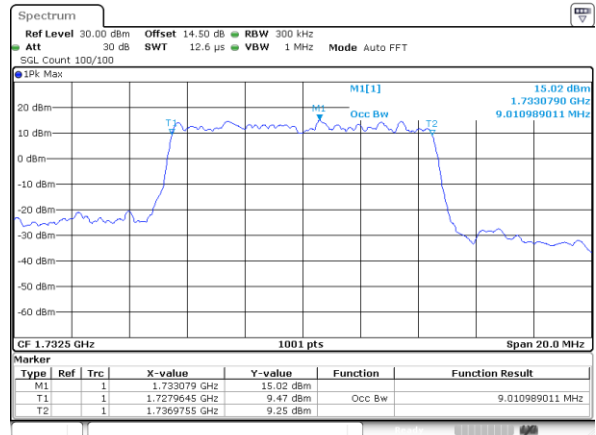

LTE Band 4

Lowest Channel / 10MHz / QPSK

Lowest Channel / 10MHz / 16QAM

Middle Channel / 10MHz / QPSK

Middle Channel / 10MHz / 16QAM

Highest Channel / 10MHz / QPSK

Highest Channel / 10MHz / 16QAM

LTE Band 4

Lowest Channel / 15MHz / QPSK

Lowest Channel / 15MHz / 16QAM

Middle Channel / 15MHz / QPSK

Middle Channel / 15MHz / 16QAM

Highest Channel / 15MHz / QPSK

Highest Channel / 15MHz / 16QAM

LTE Band 4

Lowest Channel / 20MHz / QPSK

Lowest Channel / 20MHz / 16QAM

Middle Channel / 20MHz / QPSK

Middle Channel / 20MHz / 16QAM

Highest Channel / 20MHz / QPSK

Highest Channel / 20MHz / 16QAM

LTE Band 5

Lowest Channel / 1.4MHz / QPSK

Lowest Channel / 1.4MHz / 16QAM