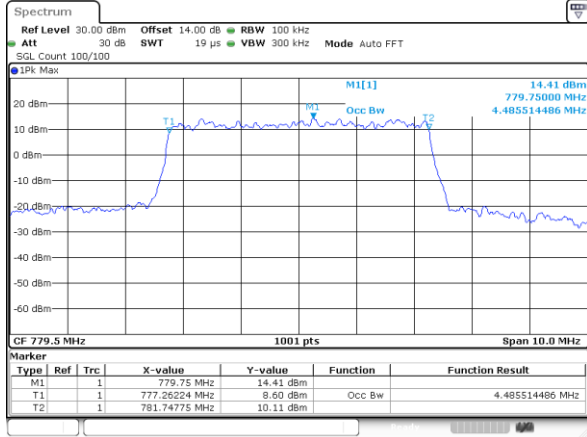

Lowest Channel / 10MHz / 16QAM

Middle Channel / 10MHz / QPSK

Middle Channel / 10MHz / 16QAM

Highest Channel / 10MHz / QPSK

Highest Channel / 10MHz / 16QAM

LTE Band 13

Lowest Channel / 5MHz / QPSK

Lowest Channel / 5MHz / 16QAM

Middle Channel / 5MHz / QPSK

Middle Channel / 5MHz / 16QAM

Highest Channel / 5MHz / QPSK

Highest Channel / 5MHz / 16QAM

LTE Band 13

Middle Channel / 10MHz / QPSK

Middle Channel / 10MHz / 16QAM

LTE Band 17