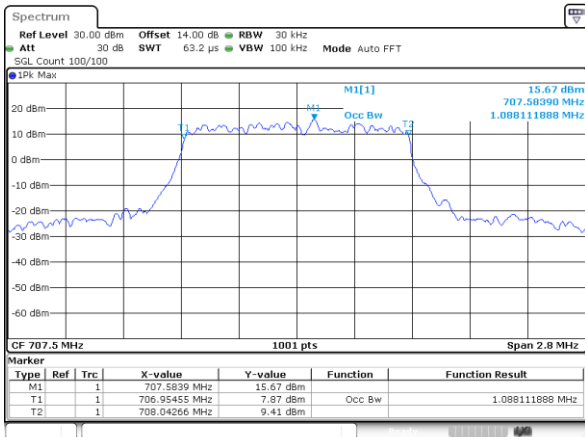

Highest Channel / 5MHz / QPSK

Highest Channel / 5MHz / 16QAM

LTE Band 5

Lowest Channel / 10MHz / QPSK

Lowest Channel / 10MHz / 16QAM

Middle Channel / 10MHz / QPSK

Middle Channel / 10MHz / 16QAM

Highest Channel / 10MHz / QPSK

Highest Channel / 10MHz / 16QAM

LTE Band 12

Lowest Channel / 1.4MHz / QPSK

Lowest Channel / 1.4MHz / 16QAM

Middle Channel / 1.4MHz / QPSK

Middle Channel / 1.4MHz / 16QAM

Highest Channel / 1.4MHz / QPSK

Highest Channel / 1.4MHz / 16QAM

LTE Band 12

Lowest Channel / 3MHz / QPSK

Lowest Channel / 3MHz / 16QAM

Middle Channel / 3MHz / QPSK

Middle Channel / 3MHz / 16QAM

Highest Channel / 3MHz / QPSK

Highest Channel / 3MHz / 16QAM

LTE Band 12