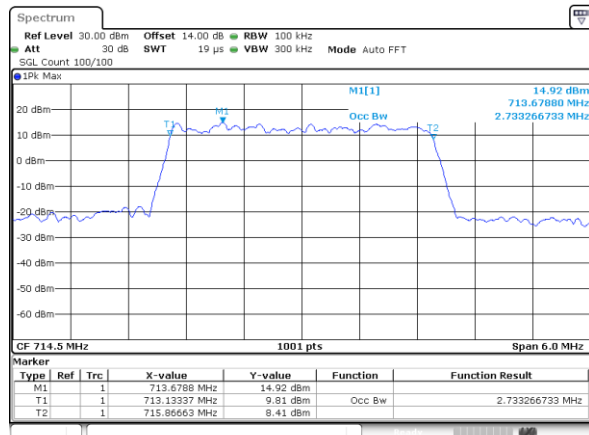

LTE Band 12

Lowest Channel / 3MHz / QPSK

Lowest Channel / 3MHz / 16QAM

Middle Channel / 3MHz / QPSK

Middle Channel / 3MHz / 16QAM

Highest Channel / 3MHz / QPSK

Highest Channel / 3MHz / 16QAM

LTE Band 12

Lowest Channel / 5MHz / QPSK

Lowest Channel / 5MHz / 16QAM

Middle Channel / 5MHz / QPSK

Middle Channel / 5MHz / 16QAM

Highest Channel / 5MHz / QPSK

Highest Channel / 5MHz / 16QAM

LTE Band 12

Lowest Channel / 10MHz / QPSK