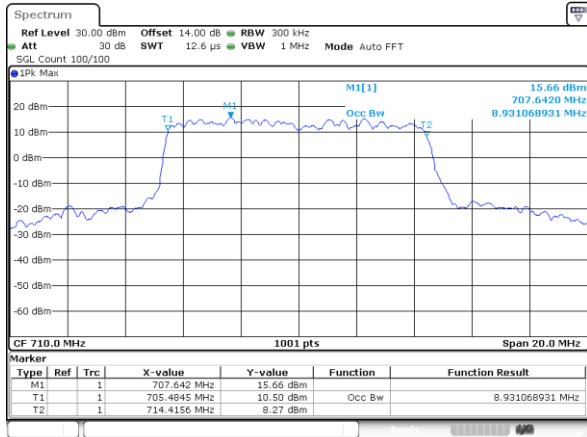

Middle Channel / 5MHz / QPSK

Middle Channel / 5MHz / 16QAM

Highest Channel / 5MHz / QPSK

Highest Channel / 5MHz / 16QAM

LTE Band 13

Middle Channel / 10MHz / QPSK

Middle Channel / 10MHz / 16QAM

LTE Band 17

Lowest Channel / 5MHz / QPSK

Lowest Channel / 5MHz / 16QAM

Middle Channel / 5MHz / QPSK

Middle Channel / 5MHz / 16QAM

Highest Channel / 5MHz / QPSK

Highest Channel / 5MHz / 16QAM

LTE Band 17

Lowest Channel / 10MHz / QPSK

Lowest Channel / 10MHz / 16QAM

Middle Channel / 10MHz / QPSK

Middle Channel / 10MHz / 16QAM

Highest Channel / 10MHz / QPSK

Highest Channel / 10MHz / 16QAM

Conducted Band Edge

LTE Band 2 / 1.4MHz / 16QAM

Lowest Band Edge / 1 RB