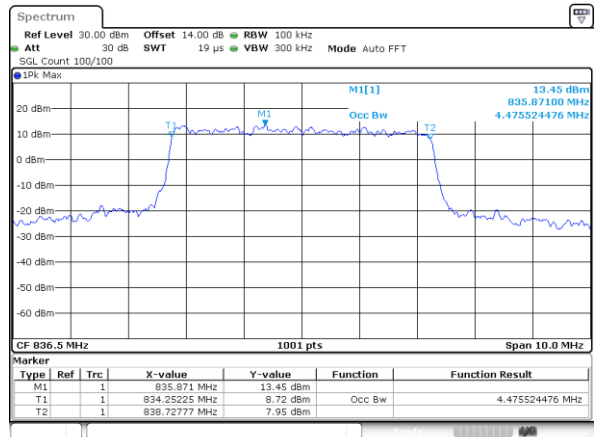

Middle Channel / 1.4MHz / QPSK

Middle Channel / 1.4MHz / 16QAM

Highest Channel / 1.4MHz / QPSK

Highest Channel / 1.4MHz / 16QAM

LTE Band 5

Lowest Channel / 3MHz / QPSK

Lowest Channel / 3MHz / 16QAM

Middle Channel / 3MHz / QPSK

Middle Channel / 3MHz / 16QAM

Highest Channel / 3MHz / QPSK

Highest Channel / 3MHz / 16QAM

LTE Band 5

Lowest Channel / 5MHz / QPSK

Lowest Channel / 5MHz / 16QAM

Middle Channel / 5MHz / QPSK

Middle Channel / 5MHz / 16QAM

Highest Channel / 5MHz / QPSK

Highest Channel / 5MHz / 16QAM

LTE Band 5

Lowest Channel / 10MHz / QPSK

Lowest Channel / 10MHz / 16QAM

Middle Channel / 10MHz / QPSK

Middle Channel / 10MHz / 16QAM

Highest Channel / 10MHz / QPSK