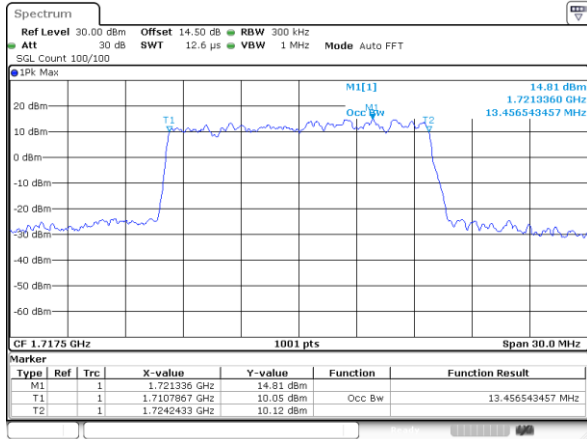

LTE Band 4

Lowest Channel / 10MHz / QPSK

Lowest Channel / 10MHz / 16QAM

Middle Channel / 10MHz / QPSK

Middle Channel / 10MHz / 16QAM

Highest Channel / 10MHz / QPSK

Highest Channel / 10MHz / 16QAM

LTE Band 4

Lowest Channel / 15MHz / QPSK

Lowest Channel / 15MHz / 16QAM

Middle Channel / 15MHz / QPSK

Middle Channel / 15MHz / 16QAM

Highest Channel / 15MHz / QPSK

Highest Channel / 15MHz / 16QAM

LTE Band 4

Lowest Channel / 20MHz / QPSK