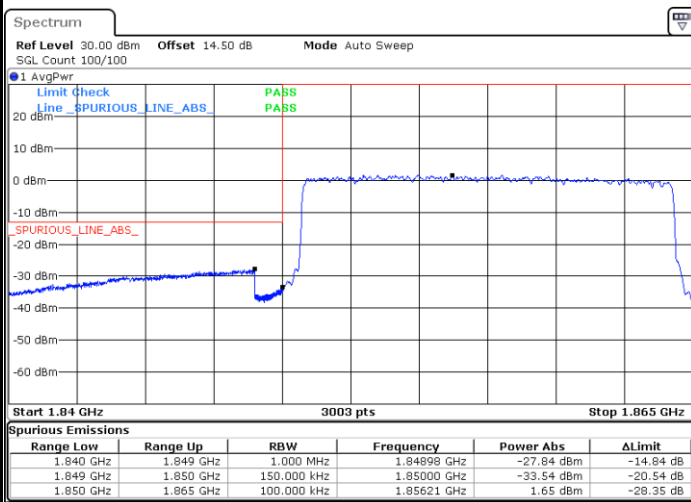

Lowest Band Edge / Full RB

Highest Band Edge / Full RB

LTE Band 2 / 10MHz / QPSK

Lowest Band Edge / 1 RB

Highest Band Edge / 1 RB

Lowest Band Edge / Full RB

Highest Band Edge / Full RB

LTE Band 2 / 10MHz / 16QAM

Lowest Band Edge / 1 RB

Highest Band Edge / 1 RB

Lowest Band Edge / Full RB

Highest Band Edge / Full RB

LTE Band 2 / 15MHz / QPSK

Lowest Band Edge / 1 RB

Highest Band Edge / 1 RB

Lowest Band Edge / Full RB

Highest Band Edge / Full RB

LTE Band 2 / 15MHz / 16QAM

Lowest Band Edge / 1 RB

Highest Band Edge / 1 RB

Lowest Band Edge / Full RB

Highest Band Edge / Full RB

LTE Band 2 / 20MHz / QPSK

Lowest Band Edge / 1 RB

Highest Band Edge / 1 RB

Lowest Band Edge / Full RB

Highest Band Edge / Full RB

LTE Band 2 / 20MHz / 16QAM

Lowest Band Edge / 1 RB

Highest Band Edge / 1 RB

Lowest Band Edge / Full RB

Highest Band Edge / Full RB