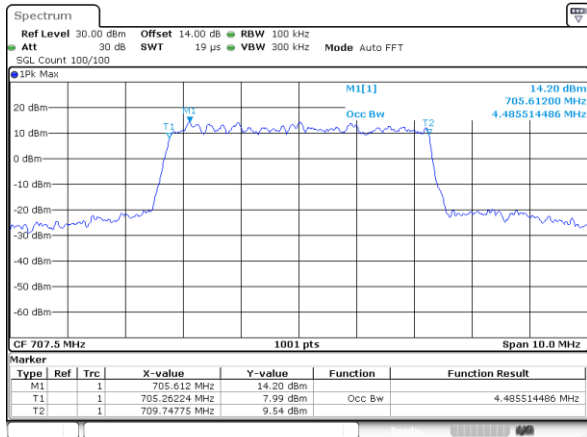

Highest Channel / 10MHz / 16QAM

LTE Band 12

Lowest Channel / 1.4MHz / QPSK

Lowest Channel / 1.4MHz / 16QAM

Middle Channel / 1.4MHz / QPSK

Middle Channel / 1.4MHz / 16QAM

Highest Channel / 1.4MHz / QPSK

Highest Channel / 1.4MHz / 16QAM

LTE Band 12

Lowest Channel / 3MHz / QPSK

Lowest Channel / 3MHz / 16QAM

Middle Channel / 3MHz / QPSK

Middle Channel / 3MHz / 16QAM

Highest Channel / 3MHz / QPSK

Highest Channel / 3MHz / 16QAM

LTE Band 12

Lowest Channel / 5MHz / QPSK

Lowest Channel / 5MHz / 16QAM

Middle Channel / 5MHz / QPSK

Middle Channel / 5MHz / 16QAM

Highest Channel / 5MHz / QPSK

Highest Channel / 5MHz / 16QAM

LTE Band 12

Lowest Channel / 10MHz / QPSK