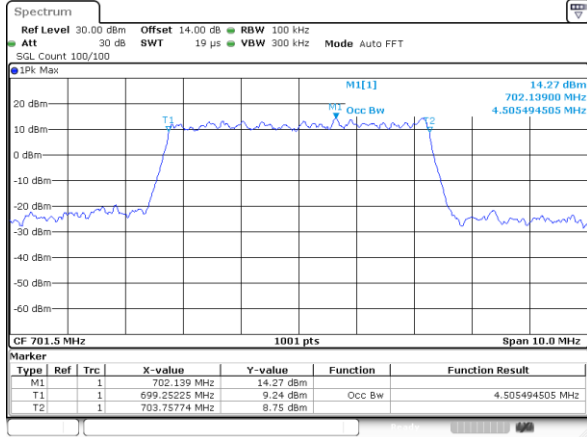

LTE Band 12

Lowest Channel / 3MHz / QPSK

Lowest Channel / 3MHz / 16QAM

Middle Channel / 3MHz / QPSK

Middle Channel / 3MHz / 16QAM

Highest Channel / 3MHz / QPSK

Highest Channel / 3MHz / 16QAM

LTE Band 12

Lowest Channel / 5MHz / QPSK

Lowest Channel / 5MHz / 16QAM

Middle Channel / 5MHz / QPSK

Middle Channel / 5MHz / 16QAM

Highest Channel / 5MHz / QPSK

Highest Channel / 5MHz / 16QAM

LTE Band 12

Lowest Channel / 10MHz / QPSK