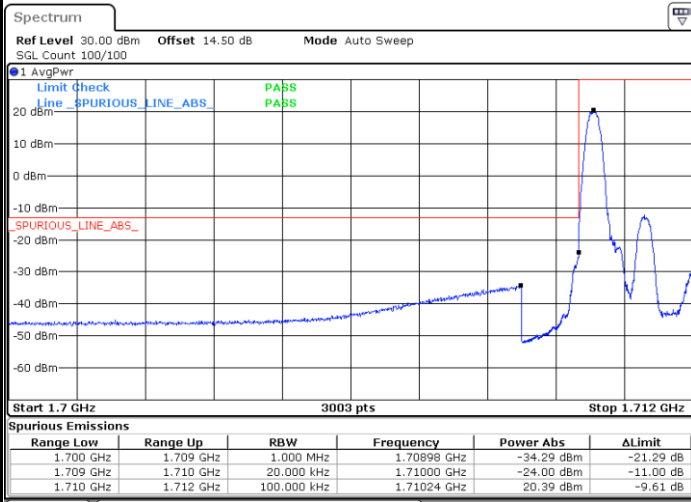

Lowest Band Edge / 1 RB

Highest Band Edge / 1 RB

Lowest Band Edge / Full RB

Highest Band Edge / Full RB

LTE Band 2 / 15MHz / QPSK

Lowest Band Edge / 1 RB

Highest Band Edge / 1 RB

Lowest Band Edge / Full RB

Highest Band Edge / Full RB

LTE Band 2 / 15MHz / 16QAM

Lowest Band Edge / 1 RB

Highest Band Edge / 1 RB

Lowest Band Edge / Full RB

Highest Band Edge / Full RB

LTE Band 2 / 20MHz / QPSK

Lowest Band Edge / 1 RB

Highest Band Edge / 1 RB

Lowest Band Edge / Full RB

Highest Band Edge / Full RB

LTE Band 2 / 20MHz / 16QAM

Lowest Band Edge / 1 RB

Highest Band Edge / 1 RB

Lowest Band Edge / Full RB

Highest Band Edge / Full RB

LTE Band 4 / 1.4MHz / QPSK

Lowest Band Edge / 1RB

Highest Band Edge / 1RB

Lowest Band Edge / Full RB

Highest Band Edge / Full RB