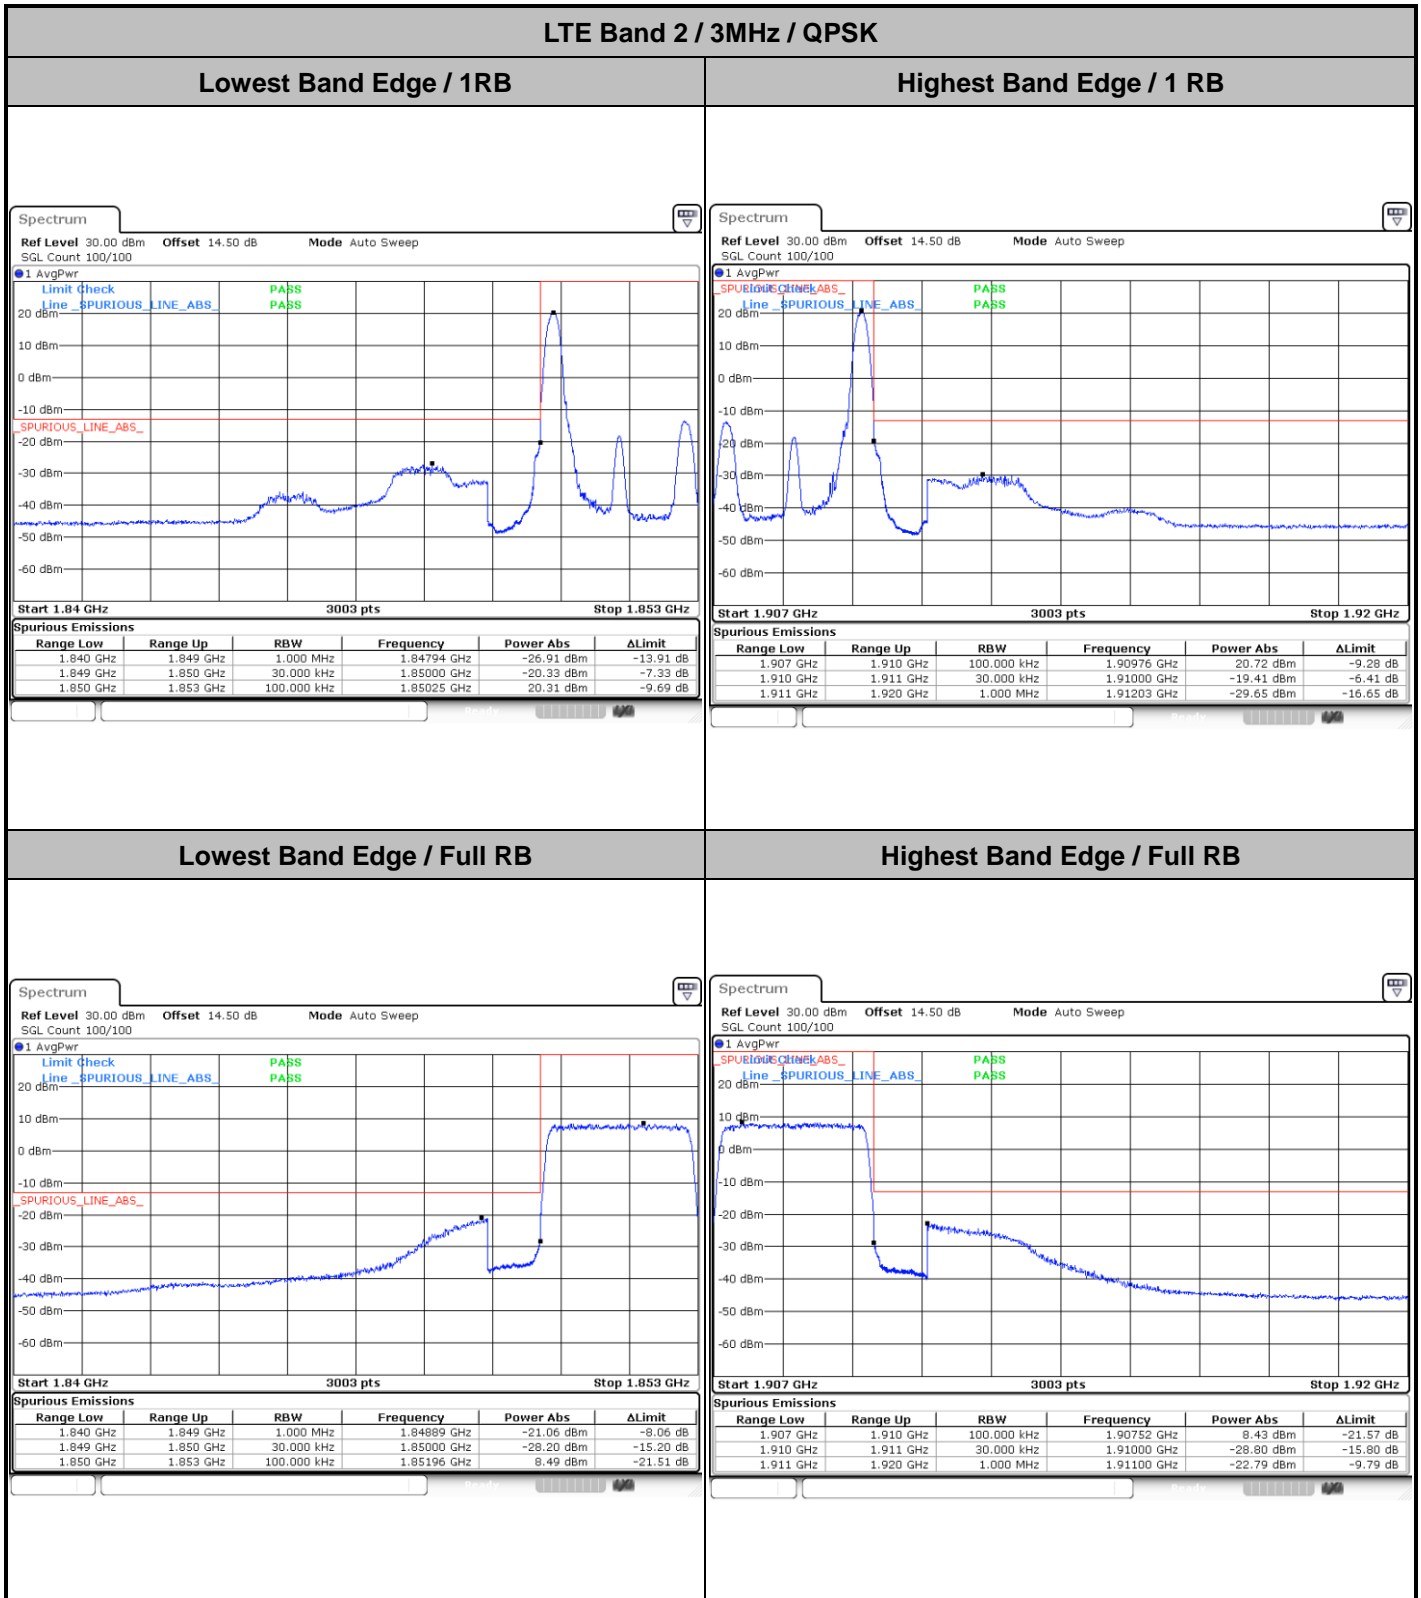

Lowest Channel / 10MHz / 16QAM

Middle Channel / 10MHz / QPSK

Middle Channel / 10MHz / 16QAM

Highest Channel / 10MHz / QPSK

Highest Channel / 10MHz / 16QAM

Conducted Band Edge

LTE Band 2 / 1.4MHz / 16QAM

Lowest Band Edge / 1 RB

Highest Band Edge / 1 RB

Lowest Band Edge / Full RB

Highest Band Edge / Full RB

LTE Band 2 / 3MHz / 16QAM

Lowest Band Edge / 1 RB

Highest Band Edge / 1 RB

Lowest Band Edge / Full RB

Highest Band Edge / Full RB

LTE Band 2 / 5MHz / QPSK

Lowest Band Edge / 1 RB

Highest Band Edge / 1 RB

Lowest Band Edge / Full RB

Highest Band Edge / Full RB

LTE Band 2 / 5MHz / 16QAM

Lowest Band Edge / 1RB

Highest Band Edge / 1 RB

Lowest Band Edge / Full RB

Highest Band Edge / Full RB

LTE Band 2 / 10MHz / QPSK

Lowest Band Edge / 1 RB

Highest Band Edge / 1 RB

Lowest Band Edge / Full RB

Highest Band Edge / Full RB

LTE Band 2 / 10MHz / 16QAM