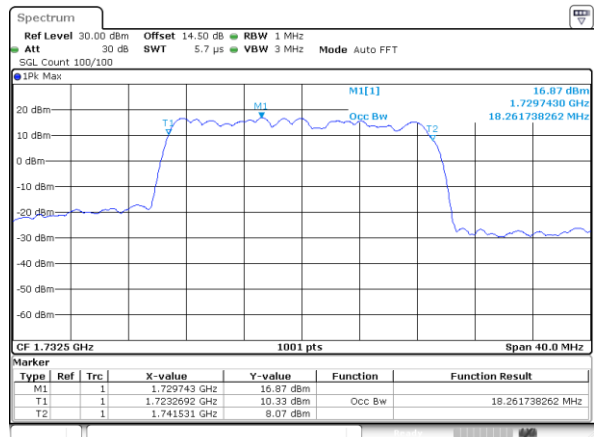

LTE Band 4

Lowest Channel / 10MHz / QPSK

Lowest Channel / 10MHz / 16QAM

Middle Channel / 10MHz / QPSK

Middle Channel / 10MHz / 16QAM

Highest Channel / 10MHz / QPSK

Highest Channel / 10MHz / 16QAM

LTE Band 4

Lowest Channel / 15MHz / QPSK

Lowest Channel / 15MHz / 16QAM

Middle Channel / 15MHz / QPSK

Middle Channel / 15MHz / 16QAM

Highest Channel / 15MHz / QPSK

Highest Channel / 15MHz / 16QAM

LTE Band 4

Lowest Channel / 20MHz / QPSK

Lowest Channel / 20MHz / 16QAM

Middle Channel / 20MHz / QPSK

Middle Channel / 20MHz / 16QAM

Highest Channel / 20MHz / QPSK

Highest Channel / 20MHz / 16QAM

LTE Band 5

Lowest Channel / 1.4MHz / QPSK

Lowest Channel / 1.4MHz / 16QAM

Middle Channel / 1.4MHz / QPSK

Middle Channel / 1.4MHz / 16QAM

Highest Channel / 1.4MHz / QPSK

Highest Channel / 1.4MHz / 16QAM

LTE Band 5

Lowest Channel / 3MHz / QPSK

Lowest Channel / 3MHz / 16QAM

Middle Channel / 3MHz / QPSK