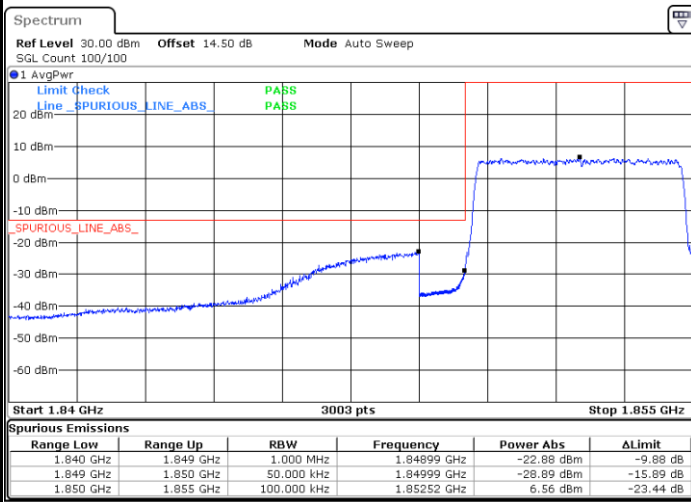

Highest Band Edge / 1 RB

Lowest Band Edge / Full RB

Highest Band Edge / Full RB

LTE Band 2 / 3MHz / 16QAM

Lowest Band Edge / 1 RB

Highest Band Edge / 1 RB

Lowest Band Edge / Full RB

Highest Band Edge / Full RB

LTE Band 2 / 5MHz / QPSK

Lowest Band Edge / 1 RB

Highest Band Edge / 1 RB

Lowest Band Edge / Full RB

Highest Band Edge / Full RB

LTE Band 2 / 5MHz / 16QAM

Lowest Band Edge / 1RB

Highest Band Edge / 1 RB

Lowest Band Edge / Full RB

Highest Band Edge / Full RB

LTE Band 2 / 10MHz / QPSK

Lowest Band Edge / 1 RB

Highest Band Edge / 1 RB

Lowest Band Edge / Full RB

Highest Band Edge / Full RB

LTE Band 2 / 10MHz / 16QAM

Lowest Band Edge / 1 RB

Highest Band Edge / 1 RB

Lowest Band Edge / Full RB

Highest Band Edge / Full RB

LTE Band 2 / 15MHz / QPSK

Lowest Band Edge / 1 RB

Highest Band Edge / 1 RB

Lowest Band Edge / Full RB