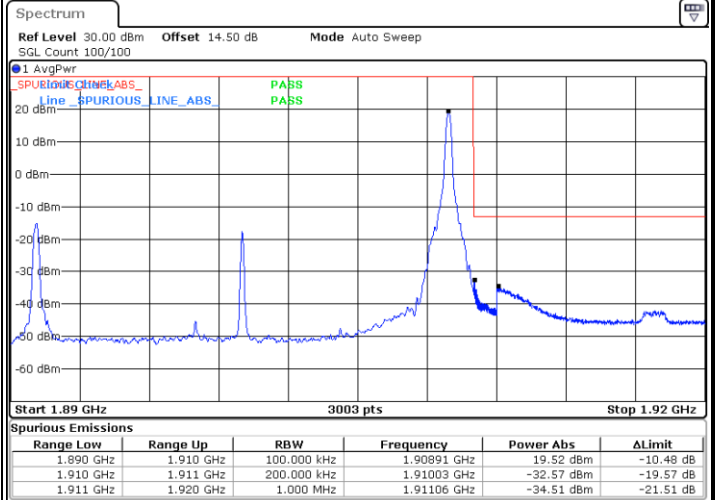

Lowest Band Edge / 1 RB

Highest Band Edge / 1 RB

Lowest Band Edge / Full RB

Highest Band Edge / Full RB

LTE Band 2 / 15MHz / QPSK

Lowest Band Edge / 1 RB

Highest Band Edge / 1 RB

Lowest Band Edge / Full RB

Highest Band Edge / Full RB

LTE Band 2 / 15MHz / 16QAM

Lowest Band Edge / 1 RB

Highest Band Edge / 1 RB

Lowest Band Edge / Full RB

Highest Band Edge / Full RB

LTE Band 2 / 20MHz / QPSK

Lowest Band Edge / 1 RB

Highest Band Edge / 1 RB

Lowest Band Edge / Full RB

Highest Band Edge / Full RB

LTE Band 2 / 20MHz / 16QAM

Lowest Band Edge / 1 RB

Highest Band Edge / 1 RB

Lowest Band Edge / Full RB

Highest Band Edge / Full RB

LTE Band 4 / 1.4MHz / QPSK

Lowest Band Edge / 1RB

Highest Band Edge / 1RB

Lowest Band Edge / Full RB

Highest Band Edge / Full RB