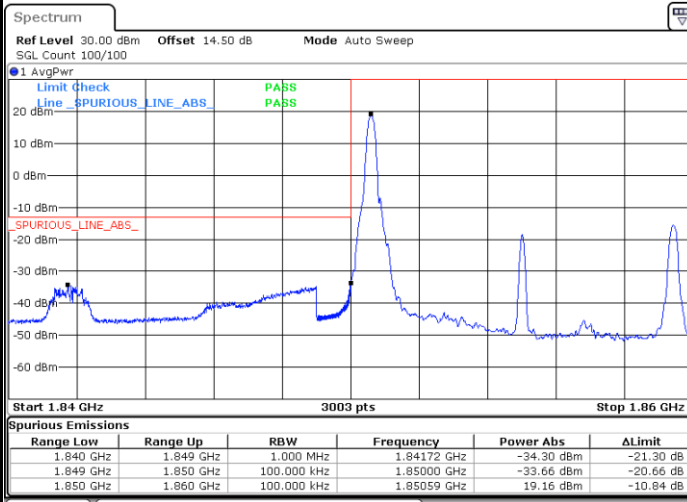

LTE Band 2 / 5MHz / QPSK

Lowest Band Edge / 1 RB

Highest Band Edge / 1 RB

Lowest Band Edge / Full RB

Highest Band Edge / Full RB

LTE Band 2 / 5MHz / 16QAM

Lowest Band Edge / 1RB

Highest Band Edge / 1 RB

Lowest Band Edge / Full RB

Highest Band Edge / Full RB

LTE Band 2 / 10MHz / QPSK

Lowest Band Edge / 1 RB

Highest Band Edge / 1 RB

Lowest Band Edge / Full RB

Highest Band Edge / Full RB

LTE Band 2 / 10MHz / 16QAM

Lowest Band Edge / 1 RB

Highest Band Edge / 1 RB

Lowest Band Edge / Full RB

Highest Band Edge / Full RB

LTE Band 2 / 15MHz / QPSK

Lowest Band Edge / 1 RB

Highest Band Edge / 1 RB

Lowest Band Edge / Full RB

Highest Band Edge / Full RB

LTE Band 2 / 15MHz / 16QAM

Lowest Band Edge / 1 RB

Highest Band Edge / 1 RB

Lowest Band Edge / Full RB

Highest Band Edge / Full RB

LTE Band 2 / 20MHz / QPSK

Lowest Band Edge / 1 RB