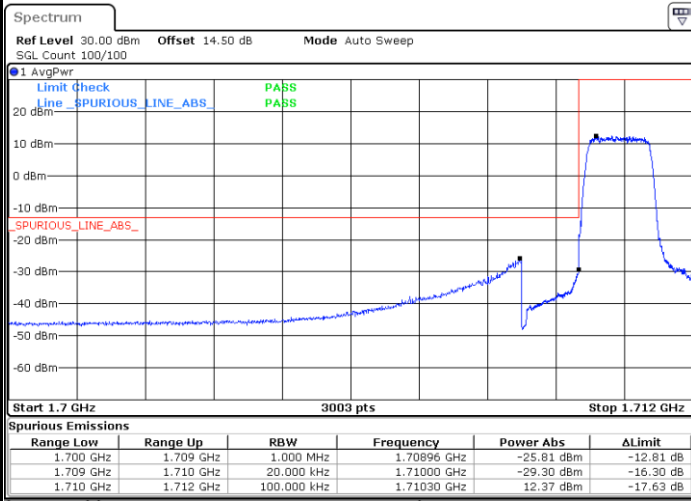

Highest Band Edge / Full RB

LTE Band 2 / 15MHz / 16QAM

Lowest Band Edge / 1 RB

Highest Band Edge / 1 RB

Lowest Band Edge / Full RB

Highest Band Edge / Full RB

LTE Band 2 / 20MHz / QPSK

Lowest Band Edge / 1 RB

Highest Band Edge / 1 RB

Lowest Band Edge / Full RB

Highest Band Edge / Full RB

LTE Band 2 / 20MHz / 16QAM

Lowest Band Edge / 1 RB

Highest Band Edge / 1 RB

Lowest Band Edge / Full RB

Highest Band Edge / Full RB

LTE Band 4 / 1.4MHz / QPSK

Lowest Band Edge / 1RB

Highest Band Edge / 1RB

Lowest Band Edge / Full RB

Highest Band Edge / Full RB