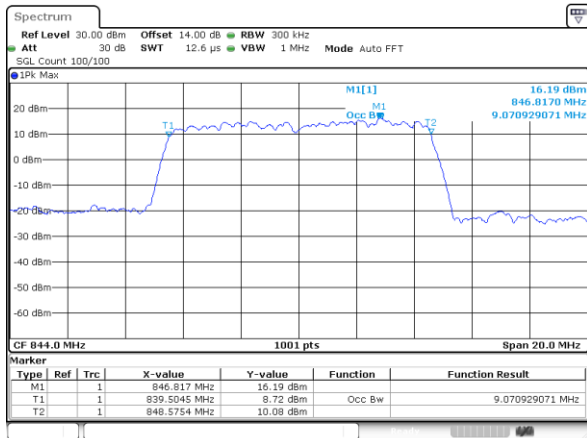

Middle Channel / 3MHz / 16QAM

Highest Channel / 3MHz / QPSK

Highest Channel / 3MHz / 16QAM

LTE Band 5

Lowest Channel / 5MHz / QPSK

Lowest Channel / 5MHz / 16QAM

Middle Channel / 5MHz / QPSK

Middle Channel / 5MHz / 16QAM

Highest Channel / 5MHz / QPSK

Highest Channel / 5MHz / 16QAM

LTE Band 5

Lowest Channel / 10MHz / QPSK

Lowest Channel / 10MHz / 16QAM

Middle Channel / 10MHz / QPSK

Middle Channel / 10MHz / 16QAM

Highest Channel / 10MHz / QPSK

Highest Channel / 10MHz / 16QAM

LTE Band 12

Lowest Channel / 1.4MHz / QPSK

Lowest Channel / 1.4MHz / 16QAM

Middle Channel / 1.4MHz / QPSK

Middle Channel / 1.4MHz / 16QAM

Highest Channel / 1.4MHz / QPSK

Highest Channel / 1.4MHz / 16QAM