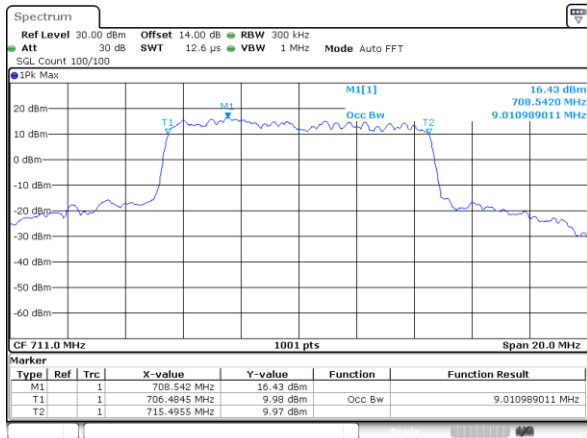

Lowest Channel / 5MHz / QPSK

Lowest Channel / 5MHz / 16QAM

Middle Channel / 5MHz / QPSK

Middle Channel / 5MHz / 16QAM

Highest Channel / 5MHz / QPSK

Highest Channel / 5MHz / 16QAM

LTE Band 17

Lowest Channel / 10MHz / QPSK

Lowest Channel / 10MHz / 16QAM

Middle Channel / 10MHz / QPSK

Middle Channel / 10MHz / 16QAM

Highest Channel / 10MHz / QPSK

Highest Channel / 10MHz / 16QAM

Conducted Band Edge

LTE Band 2 / 1.4MHz / 16QAM

Lowest Band Edge / 1 RB

Highest Band Edge / 1 RB

Lowest Band Edge / Full RB

Highest Band Edge / Full RB

LTE Band 2 / 3MHz / 16QAM

Lowest Band Edge / 1 RB

Highest Band Edge / 1 RB

Lowest Band Edge / Full RB

Highest Band Edge / Full RB

LTE Band 2 / 5MHz / QPSK

Lowest Band Edge / 1 RB

Highest Band Edge / 1 RB

Lowest Band Edge / Full RB

Highest Band Edge / Full RB

LTE Band 2 / 5MHz / 16QAM

Lowest Band Edge / 1RB

Highest Band Edge / 1 RB