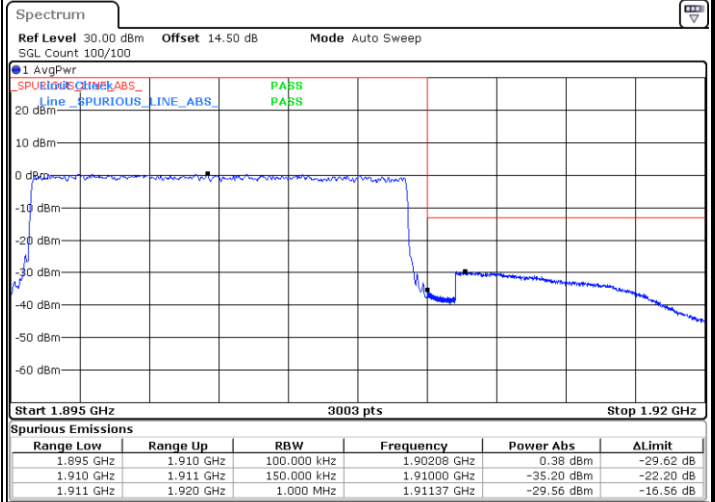

Lowest Band Edge / 1 RB

Highest Band Edge / 1 RB

Lowest Band Edge / Full RB

Highest Band Edge / Full RB

LTE Band 2 / 15MHz / QPSK

Lowest Band Edge / 1 RB

Highest Band Edge / 1 RB

Lowest Band Edge / Full RB

Highest Band Edge / Full RB

LTE Band 2 / 15MHz / 16QAM

Lowest Band Edge / 1 RB

Highest Band Edge / 1 RB

Lowest Band Edge / Full RB

Highest Band Edge / Full RB

LTE Band 2 / 20MHz / QPSK

Lowest Band Edge / 1 RB

Highest Band Edge / 1 RB

Lowest Band Edge / Full RB

Highest Band Edge / Full RB

LTE Band 2 / 20MHz / 16QAM

Lowest Band Edge / 1 RB

Highest Band Edge / 1 RB

Lowest Band Edge / Full RB

Highest Band Edge / Full RB

LTE Band 4 / 1.4MHz / QPSK

Lowest Band Edge / 1RB

Highest Band Edge / 1RB

Lowest Band Edge / Full RB

Highest Band Edge / Full RB