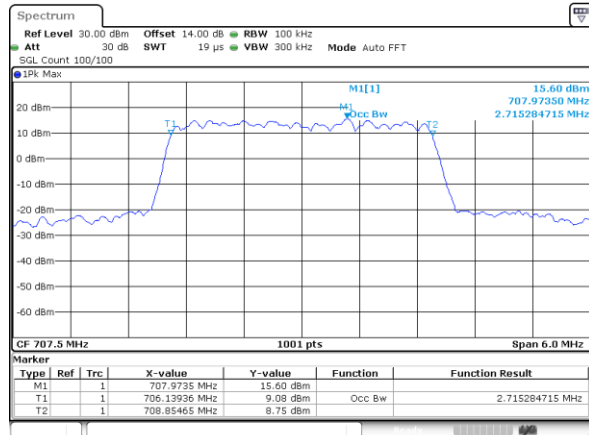

LTE Band 12

Lowest Channel / 3MHz / QPSK

Lowest Channel / 3MHz / 16QAM

Middle Channel / 3MHz / QPSK

Middle Channel / 3MHz / 16QAM

Highest Channel / 3MHz / QPSK

Highest Channel / 3MHz / 16QAM

LTE Band 12

Lowest Channel / 5MHz / QPSK

Lowest Channel / 5MHz / 16QAM

Middle Channel / 5MHz / QPSK

Middle Channel / 5MHz / 16QAM

Highest Channel / 5MHz / QPSK

Highest Channel / 5MHz / 16QAM

LTE Band 12

Lowest Channel / 10MHz / QPSK