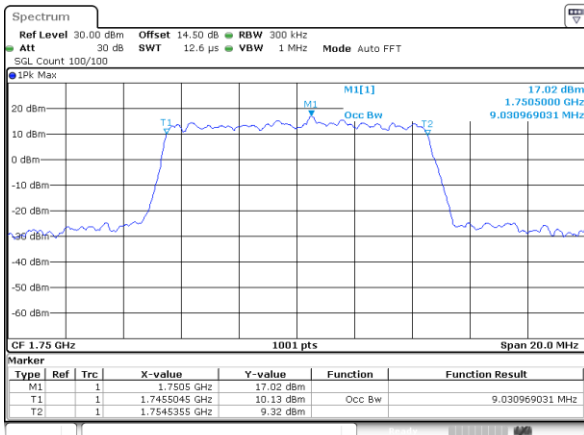

LTE Band 4

Lowest Channel / 10MHz / QPSK

Lowest Channel / 10MHz / 16QAM

Middle Channel / 10MHz / QPSK

Middle Channel / 10MHz / 16QAM

Highest Channel / 10MHz / QPSK

Highest Channel / 10MHz / 16QAM

LTE Band 4

Lowest Channel / 15MHz / QPSK

Lowest Channel / 15MHz / 16QAM

Middle Channel / 15MHz / QPSK

Middle Channel / 15MHz / 16QAM

Highest Channel / 15MHz / QPSK

Highest Channel / 15MHz / 16QAM

LTE Band 4

Lowest Channel / 20MHz / QPSK

Lowest Channel / 20MHz / 16QAM

Middle Channel / 20MHz / QPSK

Middle Channel / 20MHz / 16QAM

Highest Channel / 20MHz / QPSK

Highest Channel / 20MHz / 16QAM

LTE Band 5

Lowest Channel / 1.4MHz / QPSK

Lowest Channel / 1.4MHz / 16QAM