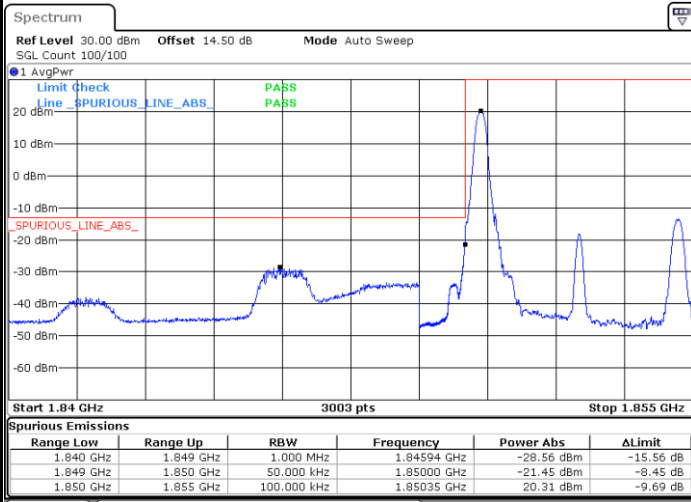

Lowest Channel / 10MHz / 16QAM

Middle Channel / 10MHz / QPSK

Middle Channel / 10MHz / 16QAM

Highest Channel / 10MHz / QPSK

Highest Channel / 10MHz / 16QAM

Conducted Band Edge

LTE Band 2 / 1.4MHz / 16QAM

Lowest Band Edge / 1 RB

Highest Band Edge / 1 RB

Lowest Band Edge / Full RB

Highest Band Edge / Full RB

LTE Band 2 / 3MHz / 16QAM

Lowest Band Edge / 1 RB

Highest Band Edge / 1 RB

Lowest Band Edge / Full RB

Highest Band Edge / Full RB

LTE Band 2 / 5MHz / QPSK

Lowest Band Edge / 1 RB

Highest Band Edge / 1 RB

Lowest Band Edge / Full RB

Highest Band Edge / Full RB

LTE Band 2 / 5MHz / 16QAM

Lowest Band Edge / 1RB

Highest Band Edge / 1 RB

Lowest Band Edge / Full RB

Highest Band Edge / Full RB

LTE Band 2 / 10MHz / QPSK

Lowest Band Edge / 1 RB

Highest Band Edge / 1 RB

Lowest Band Edge / Full RB

Highest Band Edge / Full RB

LTE Band 2 / 10MHz / 16QAM