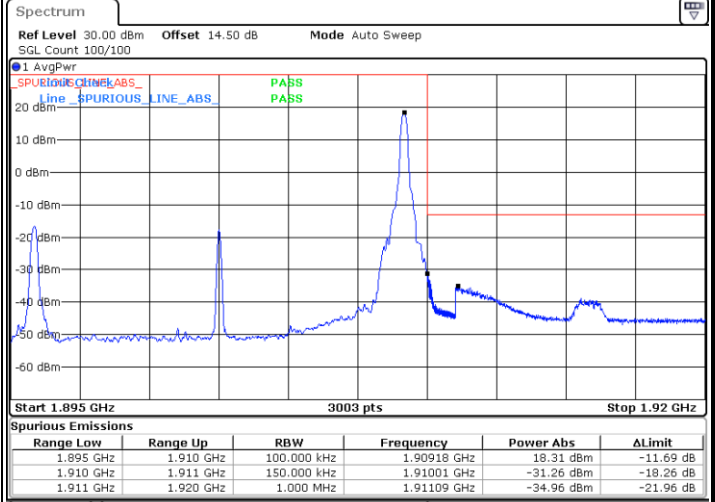

Lowest Band Edge / 1 RB

Highest Band Edge / 1 RB

Lowest Band Edge / Full RB

Highest Band Edge / Full RB

LTE Band 2 / 15MHz / QPSK

Lowest Band Edge / 1 RB

Highest Band Edge / 1 RB

Lowest Band Edge / Full RB

Highest Band Edge / Full RB

LTE Band 2 / 15MHz / 16QAM

Lowest Band Edge / 1 RB

Highest Band Edge / 1 RB

Lowest Band Edge / Full RB

Highest Band Edge / Full RB

LTE Band 2 / 20MHz / QPSK

Lowest Band Edge / 1 RB

Highest Band Edge / 1 RB

Lowest Band Edge / Full RB

Highest Band Edge / Full RB

LTE Band 2 / 20MHz / 16QAM

Lowest Band Edge / 1 RB

Highest Band Edge / 1 RB

Lowest Band Edge / Full RB

Highest Band Edge / Full RB

LTE Band 4 / 1.4MHz / QPSK

Lowest Band Edge / 1RB

Highest Band Edge / 1RB

Lowest Band Edge / Full RB

Highest Band Edge / Full RB