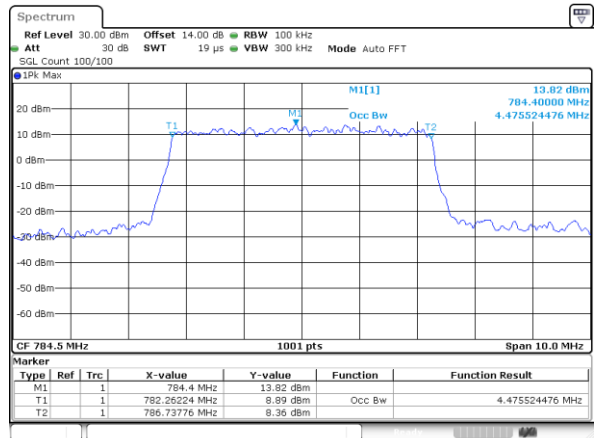

Lowest Channel / 10MHz / 16QAM

Middle Channel / 10MHz / QPSK

Middle Channel / 10MHz / 16QAM

Highest Channel / 10MHz / QPSK

Highest Channel / 10MHz / 16QAM

LTE Band 13

Lowest Channel / 5MHz / QPSK

Lowest Channel / 5MHz / 16QAM

Middle Channel / 5MHz / QPSK

Middle Channel / 5MHz / 16QAM

Highest Channel / 5MHz / QPSK

Highest Channel / 5MHz / 16QAM

LTE Band 13

Middle Channel / 10MHz / QPSK

Middle Channel / 10MHz / 16QAM

LTE Band 17

Lowest Channel / 5MHz / QPSK

Lowest Channel / 5MHz / 16QAM

Middle Channel / 5MHz / QPSK

Middle Channel / 5MHz / 16QAM

Highest Channel / 5MHz / QPSK

Highest Channel / 5MHz / 16QAM

LTE Band 17

Lowest Channel / 10MHz / QPSK