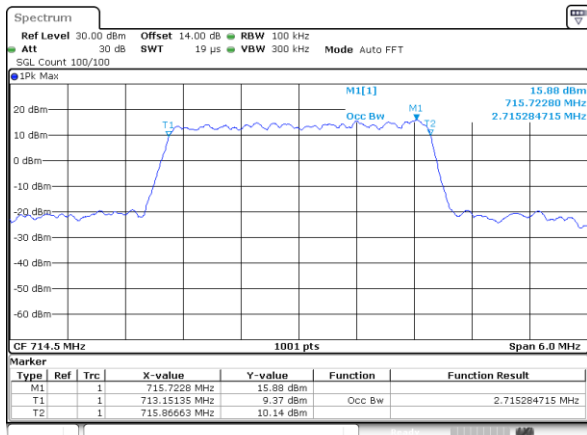

Highest Channel / 10MHz / 16QAM

LTE Band 12

Lowest Channel / 1.4MHz / QPSK

Lowest Channel / 1.4MHz / 16QAM

Middle Channel / 1.4MHz / QPSK

Middle Channel / 1.4MHz / 16QAM

Highest Channel / 1.4MHz / QPSK

Highest Channel / 1.4MHz / 16QAM

LTE Band 12

Lowest Channel / 3MHz / QPSK

Lowest Channel / 3MHz / 16QAM

Middle Channel / 3MHz / QPSK

Middle Channel / 3MHz / 16QAM

Highest Channel / 3MHz / QPSK

Highest Channel / 3MHz / 16QAM

LTE Band 12

Lowest Channel / 5MHz / QPSK

Lowest Channel / 5MHz / 16QAM

Middle Channel / 5MHz / QPSK

Middle Channel / 5MHz / 16QAM

Highest Channel / 5MHz / QPSK

Highest Channel / 5MHz / 16QAM

LTE Band 12

Lowest Channel / 10MHz / QPSK