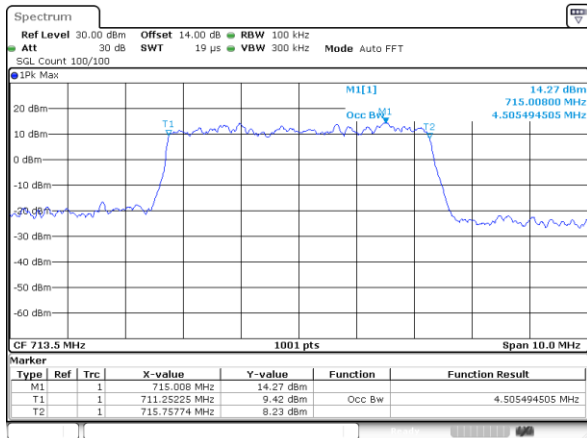

Lowest Channel / 5MHz / QPSK

Lowest Channel / 5MHz / 16QAM

Middle Channel / 5MHz / QPSK

Middle Channel / 5MHz / 16QAM

Highest Channel / 5MHz / QPSK

Highest Channel / 5MHz / 16QAM

LTE Band 12

Lowest Channel / 10MHz / QPSK

Lowest Channel / 10MHz / 16QAM

Middle Channel / 10MHz / QPSK

Middle Channel / 10MHz / 16QAM

Highest Channel / 10MHz / QPSK

Highest Channel / 10MHz / 16QAM

LTE Band 13

Lowest Channel / 5MHz / QPSK

Lowest Channel / 5MHz / 16QAM