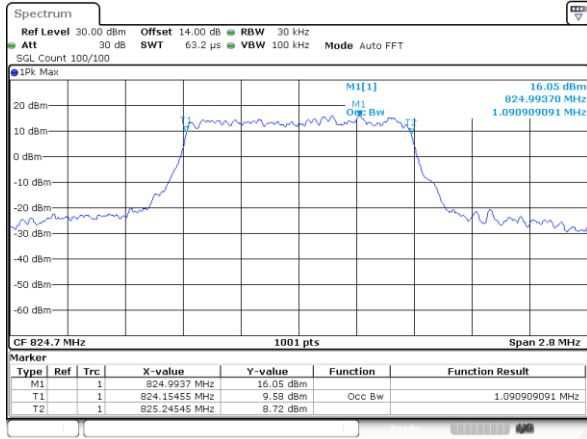

Lowest Channel / 15MHz / QPSK

Lowest Channel / 15MHz / 16QAM

Middle Channel / 15MHz / QPSK

Middle Channel / 15MHz / 16QAM

Highest Channel / 15MHz / QPSK

Highest Channel / 15MHz / 16QAM

LTE Band 4

Lowest Channel / 20MHz / QPSK

Lowest Channel / 20MHz / 16QAM

Middle Channel / 20MHz / QPSK

Middle Channel / 20MHz / 16QAM

Highest Channel / 20MHz / QPSK

Highest Channel / 20MHz / 16QAM

LTE Band 5

Lowest Channel / 1.4MHz / QPSK

Lowest Channel / 1.4MHz / 16QAM

Middle Channel / 1.4MHz / QPSK

Middle Channel / 1.4MHz / 16QAM

Highest Channel / 1.4MHz / QPSK

Highest Channel / 1.4MHz / 16QAM

LTE Band 5

Lowest Channel / 3MHz / QPSK

Lowest Channel / 3MHz / 16QAM

Middle Channel / 3MHz / QPSK

Middle Channel / 3MHz / 16QAM

Highest Channel / 3MHz / QPSK

Highest Channel / 3MHz / 16QAM

LTE Band 5

Lowest Channel / 5MHz / QPSK

Lowest Channel / 5MHz / 16QAM

Middle Channel / 5MHz / QPSK

Middle Channel / 5MHz / 16QAM