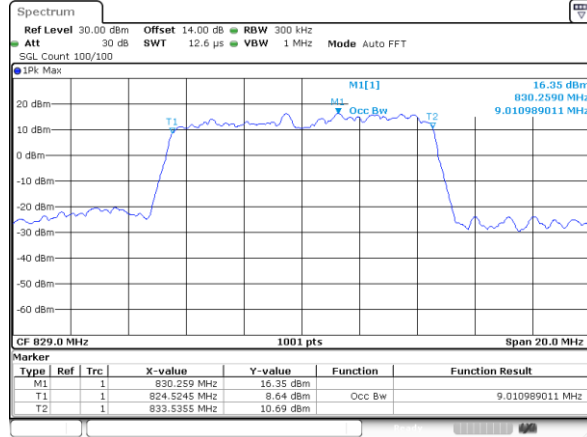

Middle Channel / 3MHz / 16QAM

Highest Channel / 3MHz / QPSK

Highest Channel / 3MHz / 16QAM

LTE Band 5

Lowest Channel / 5MHz / QPSK

Lowest Channel / 5MHz / 16QAM

Middle Channel / 5MHz / QPSK

Middle Channel / 5MHz / 16QAM

Highest Channel / 5MHz / QPSK

Highest Channel / 5MHz / 16QAM

LTE Band 5

Lowest Channel / 10MHz / QPSK

Lowest Channel / 10MHz / 16QAM

Middle Channel / 10MHz / QPSK

Middle Channel / 10MHz / 16QAM

Highest Channel / 10MHz / QPSK

Highest Channel / 10MHz / 16QAM

LTE Band 12

Lowest Channel / 1.4MHz / QPSK

Lowest Channel / 1.4MHz / 16QAM

Middle Channel / 1.4MHz / QPSK

Middle Channel / 1.4MHz / 16QAM

Highest Channel / 1.4MHz / QPSK

Highest Channel / 1.4MHz / 16QAM