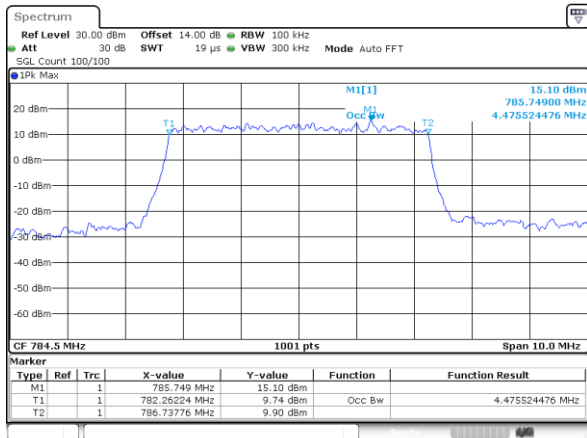

Lowest Channel / 10MHz / 16QAM

Middle Channel / 10MHz / QPSK

Middle Channel / 10MHz / 16QAM

Highest Channel / 10MHz / QPSK

Highest Channel / 10MHz / 16QAM

LTE Band 13

Lowest Channel / 5MHz / QPSK

Lowest Channel / 5MHz / 16QAM

Middle Channel / 5MHz / QPSK

Middle Channel / 5MHz / 16QAM

Highest Channel / 5MHz / QPSK

Highest Channel / 5MHz / 16QAM

LTE Band 13

Middle Channel / 10MHz / QPSK

Middle Channel / 10MHz / 16QAM

LTE Band 17