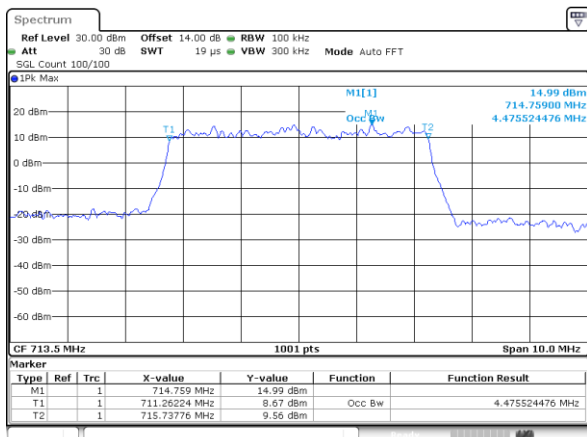

Middle Channel / 5MHz / QPSK

Middle Channel / 5MHz / 16QAM

Highest Channel / 5MHz / QPSK

Highest Channel / 5MHz / 16QAM

LTE Band 13

Middle Channel / 10MHz / QPSK

Middle Channel / 10MHz / 16QAM

LTE Band 17

Lowest Channel / 5MHz / QPSK

Lowest Channel / 5MHz / 16QAM

Middle Channel / 5MHz / QPSK

Middle Channel / 5MHz / 16QAM

Highest Channel / 5MHz / QPSK

Highest Channel / 5MHz / 16QAM

LTE Band 17

Lowest Channel / 10MHz / QPSK

Lowest Channel / 10MHz / 16QAM

Middle Channel / 10MHz / QPSK

Middle Channel / 10MHz / 16QAM

Highest Channel / 10MHz / QPSK

Highest Channel / 10MHz / 16QAM

Conducted Band Edge

LTE Band 2 / 1.4MHz / 16QAM

Lowest Band Edge / 1 RB