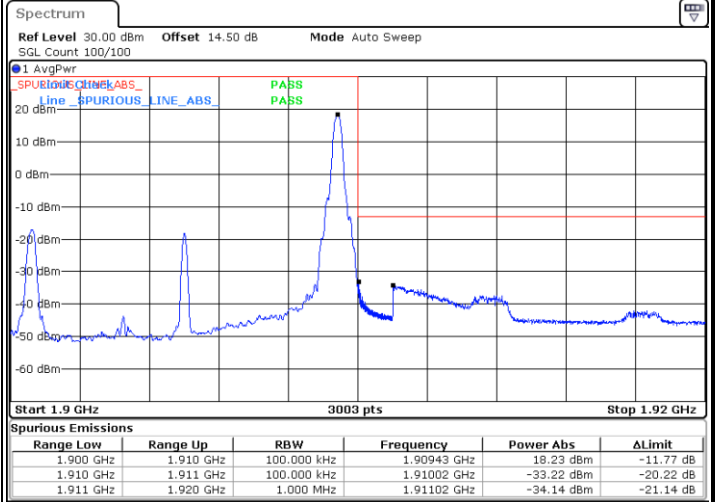

LTE Band 2 / 5MHz / QPSK

Lowest Band Edge / 1 RB

Highest Band Edge / 1 RB

Lowest Band Edge / Full RB

Highest Band Edge / Full RB

LTE Band 2 / 5MHz / 16QAM

Lowest Band Edge / 1RB

Highest Band Edge / 1 RB

Lowest Band Edge / Full RB

Highest Band Edge / Full RB

LTE Band 2 / 10MHz / QPSK

Lowest Band Edge / 1 RB

Highest Band Edge / 1 RB

Lowest Band Edge / Full RB

Highest Band Edge / Full RB

LTE Band 2 / 10MHz / 16QAM

Lowest Band Edge / 1 RB

Highest Band Edge / 1 RB

Lowest Band Edge / Full RB

Highest Band Edge / Full RB

LTE Band 2 / 15MHz / QPSK

Lowest Band Edge / 1 RB

Highest Band Edge / 1 RB

Lowest Band Edge / Full RB

Highest Band Edge / Full RB

LTE Band 2 / 15MHz / 16QAM

Lowest Band Edge / 1 RB

Highest Band Edge / 1 RB

Lowest Band Edge / Full RB

Highest Band Edge / Full RB

LTE Band 2 / 20MHz / QPSK

Lowest Band Edge / 1 RB