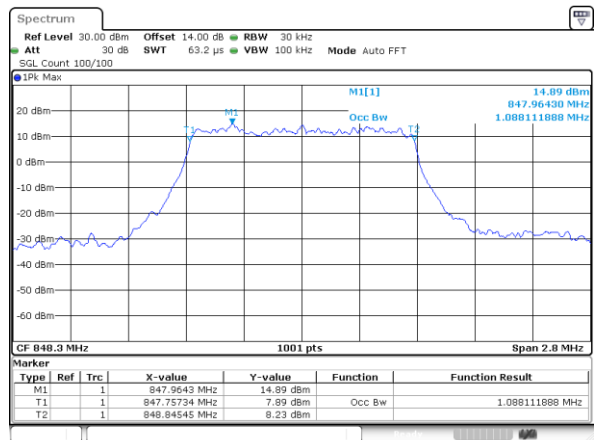

Lowest Channel / 20MHz / 16QAM

Middle Channel / 20MHz / QPSK

Middle Channel / 20MHz / 16QAM

Highest Channel / 20MHz / QPSK

Highest Channel / 20MHz / 16QAM

LTE Band 5

Lowest Channel / 1.4MHz / QPSK

Lowest Channel / 1.4MHz / 16QAM

Middle Channel / 1.4MHz / QPSK

Middle Channel / 1.4MHz / 16QAM

Highest Channel / 1.4MHz / QPSK

Highest Channel / 1.4MHz / 16QAM

LTE Band 5

Lowest Channel / 3MHz / QPSK

Lowest Channel / 3MHz / 16QAM

Middle Channel / 3MHz / QPSK

Middle Channel / 3MHz / 16QAM

Highest Channel / 3MHz / QPSK

Highest Channel / 3MHz / 16QAM

LTE Band 5

Lowest Channel / 5MHz / QPSK

Lowest Channel / 5MHz / 16QAM

Middle Channel / 5MHz / QPSK

Middle Channel / 5MHz / 16QAM

Highest Channel / 5MHz / QPSK

Highest Channel / 5MHz / 16QAM

LTE Band 5

Lowest Channel / 10MHz / QPSK

Lowest Channel / 10MHz / 16QAM

Middle Channel / 10MHz / QPSK

Middle Channel / 10MHz / 16QAM

Highest Channel / 10MHz / QPSK