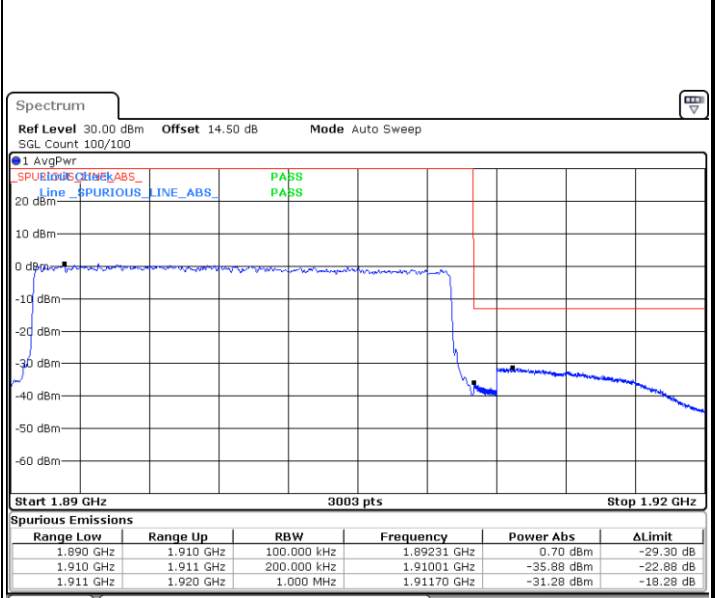

Lowest Band Edge / 1 RB

Highest Band Edge / 1 RB

Lowest Band Edge / Full RB

Highest Band Edge / Full RB

LTE Band 2 / 15MHz / QPSK

Lowest Band Edge / 1 RB

Highest Band Edge / 1 RB

Lowest Band Edge / Full RB

Highest Band Edge / Full RB

LTE Band 2 / 15MHz / 16QAM

Lowest Band Edge / 1 RB

Highest Band Edge / 1 RB

Lowest Band Edge / Full RB

Highest Band Edge / Full RB

LTE Band 2 / 20MHz / QPSK

Lowest Band Edge / 1 RB

Highest Band Edge / 1 RB

Lowest Band Edge / Full RB

Highest Band Edge / Full RB

LTE Band 2 / 20MHz / 16QAM

Lowest Band Edge / 1 RB

Highest Band Edge / 1 RB

Lowest Band Edge / Full RB

Highest Band Edge / Full RB

LTE Band 4 / 1.4MHz / QPSK

Lowest Band Edge / 1RB

Highest Band Edge / 1RB

Lowest Band Edge / Full RB

Highest Band Edge / Full RB