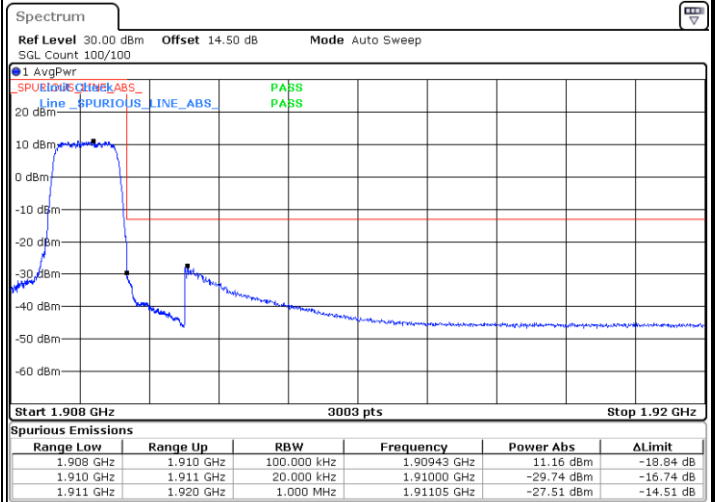

Lowest Channel / 5MHz / QPSK

Lowest Channel / 5MHz / 16QAM

Middle Channel / 5MHz / QPSK

Middle Channel / 5MHz / 16QAM

Highest Channel / 5MHz / QPSK

Highest Channel / 5MHz / 16QAM

LTE Band 17

Lowest Channel / 10MHz / QPSK

Lowest Channel / 10MHz / 16QAM

Middle Channel / 10MHz / QPSK

Middle Channel / 10MHz / 16QAM

Highest Channel / 10MHz / QPSK

Highest Channel / 10MHz / 16QAM

Conducted Band Edge

LTE Band 2 / 1.4MHz / 16QAM

Lowest Band Edge / 1 RB

Highest Band Edge / 1 RB

Lowest Band Edge / Full RB

Highest Band Edge / Full RB

LTE Band 2 / 3MHz / 16QAM

Lowest Band Edge / 1 RB

Highest Band Edge / 1 RB

Lowest Band Edge / Full RB

Highest Band Edge / Full RB

LTE Band 2 / 5MHz / QPSK

Lowest Band Edge / 1 RB

Highest Band Edge / 1 RB

Lowest Band Edge / Full RB

Highest Band Edge / Full RB

LTE Band 2 / 5MHz / 16QAM

Lowest Band Edge / 1RB

Highest Band Edge / 1 RB