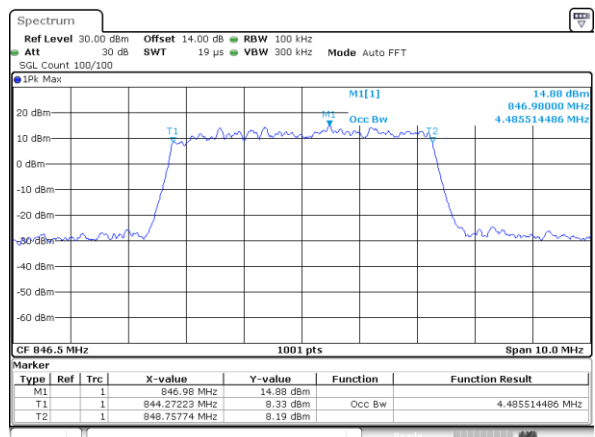

Middle Channel / 3MHz / 16QAM

Highest Channel / 3MHz / QPSK

Highest Channel / 3MHz / 16QAM

LTE Band 5

Lowest Channel / 5MHz / QPSK

Lowest Channel / 5MHz / 16QAM

Middle Channel / 5MHz / QPSK

Middle Channel / 5MHz / 16QAM

Highest Channel / 5MHz / QPSK

Highest Channel / 5MHz / 16QAM

LTE Band 5

Lowest Channel / 10MHz / QPSK

Lowest Channel / 10MHz / 16QAM

Middle Channel / 10MHz / QPSK

Middle Channel / 10MHz / 16QAM

Highest Channel / 10MHz / QPSK