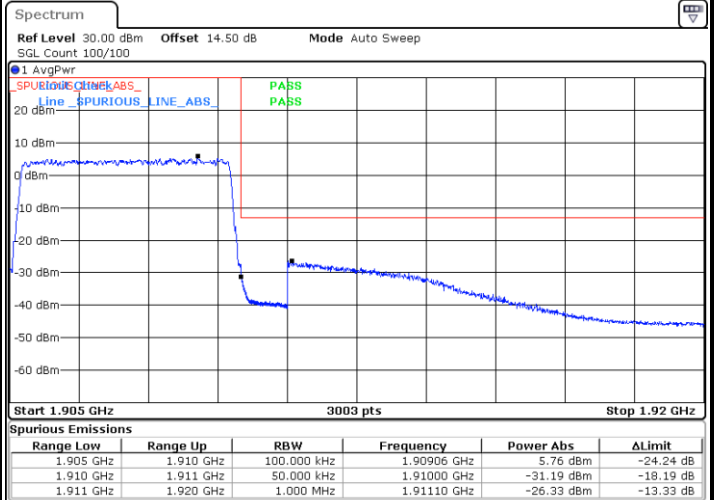

Highest Band Edge / 1 RB

Lowest Band Edge / Full RB

Highest Band Edge / Full RB

LTE Band 2 / 3MHz / 16QAM

Lowest Band Edge / 1 RB

Highest Band Edge / 1 RB

Lowest Band Edge / Full RB

Highest Band Edge / Full RB

LTE Band 2 / 5MHz / QPSK

Lowest Band Edge / 1 RB

Highest Band Edge / 1 RB

Lowest Band Edge / Full RB

Highest Band Edge / Full RB

LTE Band 2 / 5MHz / 16QAM

Lowest Band Edge / 1RB

Highest Band Edge / 1 RB

Lowest Band Edge / Full RB

Highest Band Edge / Full RB

LTE Band 2 / 10MHz / QPSK

Lowest Band Edge / 1 RB

Highest Band Edge / 1 RB

Lowest Band Edge / Full RB

Highest Band Edge / Full RB

LTE Band 2 / 10MHz / 16QAM

Lowest Band Edge / 1 RB

Highest Band Edge / 1 RB

Lowest Band Edge / Full RB

Highest Band Edge / Full RB

LTE Band 2 / 15MHz / QPSK

Lowest Band Edge / 1 RB

Highest Band Edge / 1 RB

Lowest Band Edge / Full RB