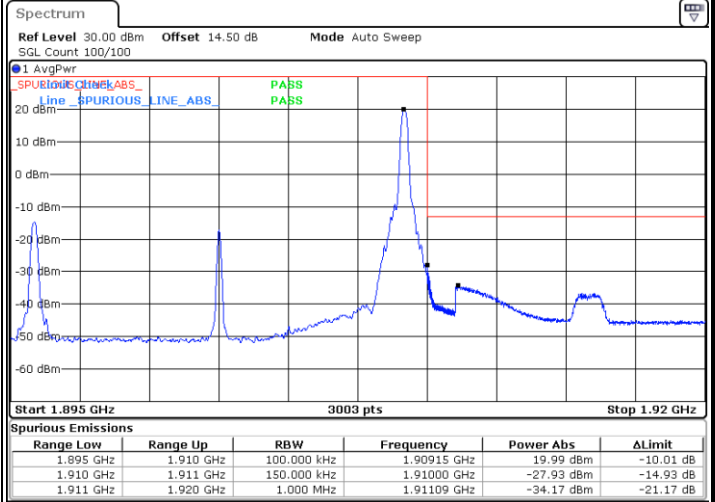

Lowest Band Edge / Full RB

Highest Band Edge / Full RB

LTE Band 2 / 10MHz / QPSK

Lowest Band Edge / 1 RB

Highest Band Edge / 1 RB

Lowest Band Edge / Full RB

Highest Band Edge / Full RB

LTE Band 2 / 10MHz / 16QAM

Lowest Band Edge / 1 RB

Highest Band Edge / 1 RB

Lowest Band Edge / Full RB

Highest Band Edge / Full RB

LTE Band 2 / 15MHz / QPSK

Lowest Band Edge / 1 RB

Highest Band Edge / 1 RB

Lowest Band Edge / Full RB

Highest Band Edge / Full RB

LTE Band 2 / 15MHz / 16QAM

Lowest Band Edge / 1 RB

Highest Band Edge / 1 RB

Lowest Band Edge / Full RB

Highest Band Edge / Full RB

LTE Band 2 / 20MHz / QPSK

Lowest Band Edge / 1 RB

Highest Band Edge / 1 RB

Lowest Band Edge / Full RB

Highest Band Edge / Full RB

LTE Band 2 / 20MHz / 16QAM

Lowest Band Edge / 1 RB

Highest Band Edge / 1 RB

Lowest Band Edge / Full RB

Highest Band Edge / Full RB