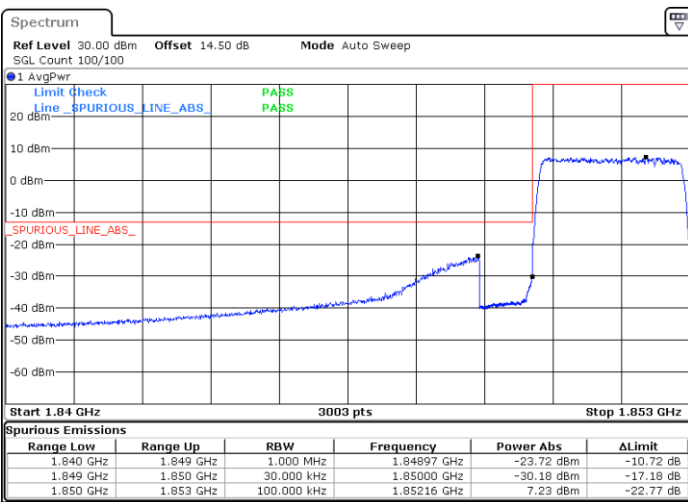

Lowest Channel / 10MHz / 16QAM

Middle Channel / 10MHz / QPSK

Middle Channel / 10MHz / 16QAM

Highest Channel / 10MHz / QPSK

Highest Channel / 10MHz / 16QAM

Conducted Band Edge

LTE Band 2 / 1.4MHz / 16QAM

Lowest Band Edge / 1 RB

Highest Band Edge / 1 RB

Lowest Band Edge / Full RB

Highest Band Edge / Full RB

LTE Band 2 / 3MHz / 16QAM

Lowest Band Edge / 1 RB

Highest Band Edge / 1 RB

Lowest Band Edge / Full RB

Highest Band Edge / Full RB

LTE Band 2 / 5MHz / QPSK

Lowest Band Edge / 1 RB

Highest Band Edge / 1 RB

Lowest Band Edge / Full RB

Highest Band Edge / Full RB

LTE Band 2 / 5MHz / 16QAM

Lowest Band Edge / 1RB

Highest Band Edge / 1 RB

Lowest Band Edge / Full RB

Highest Band Edge / Full RB

LTE Band 2 / 10MHz / QPSK

Lowest Band Edge / 1 RB

Highest Band Edge / 1 RB

Lowest Band Edge / Full RB

Highest Band Edge / Full RB

LTE Band 2 / 10MHz / 16QAM