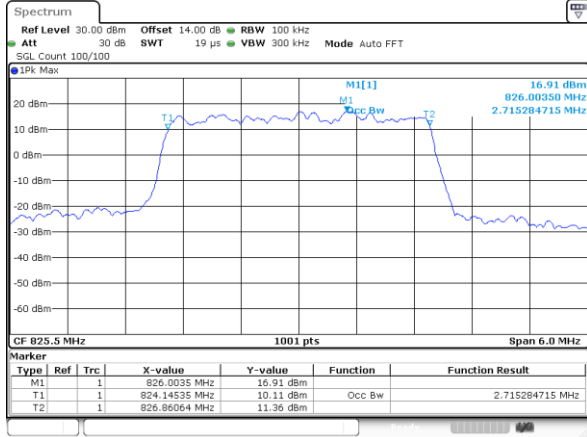

Lowest Channel / 20MHz / 16QAM

Middle Channel / 20MHz / QPSK

Middle Channel / 20MHz / 16QAM

Highest Channel / 20MHz / QPSK

Highest Channel / 20MHz / 16QAM

LTE Band 5

Lowest Channel / 1.4MHz / QPSK

Lowest Channel / 1.4MHz / 16QAM

Middle Channel / 1.4MHz / QPSK

Middle Channel / 1.4MHz / 16QAM

Highest Channel / 1.4MHz / QPSK

Highest Channel / 1.4MHz / 16QAM

LTE Band 5

Lowest Channel / 3MHz / QPSK

Lowest Channel / 3MHz / 16QAM

Middle Channel / 3MHz / QPSK

Middle Channel / 3MHz / 16QAM

Highest Channel / 3MHz / QPSK

Highest Channel / 3MHz / 16QAM

LTE Band 5

Lowest Channel / 5MHz / QPSK

Lowest Channel / 5MHz / 16QAM

Middle Channel / 5MHz / QPSK

Middle Channel / 5MHz / 16QAM