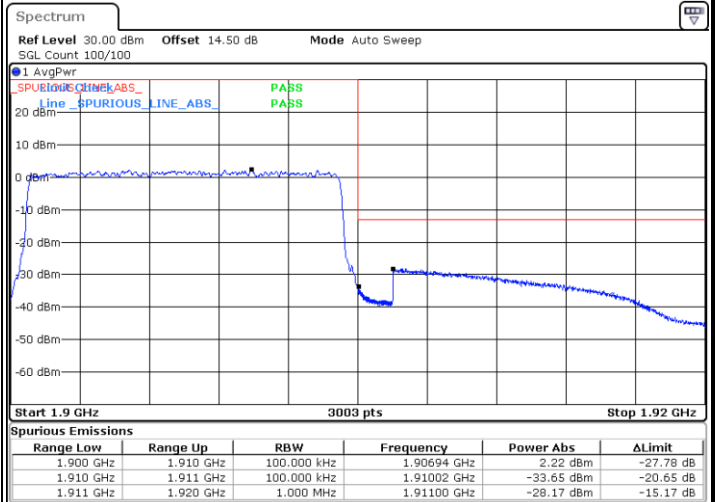

Lowest Band Edge / Full RB

Highest Band Edge / Full RB

LTE Band 2 / 10MHz / QPSK

Lowest Band Edge / 1 RB

Highest Band Edge / 1 RB

Lowest Band Edge / Full RB

Highest Band Edge / Full RB

LTE Band 2 / 10MHz / 16QAM

Lowest Band Edge / 1 RB

Highest Band Edge / 1 RB

Lowest Band Edge / Full RB

Highest Band Edge / Full RB

LTE Band 2 / 15MHz / QPSK

Lowest Band Edge / 1 RB

Highest Band Edge / 1 RB

Lowest Band Edge / Full RB

Highest Band Edge / Full RB

LTE Band 2 / 15MHz / 16QAM

Lowest Band Edge / 1 RB

Highest Band Edge / 1 RB

Lowest Band Edge / Full RB

Highest Band Edge / Full RB

LTE Band 2 / 20MHz / QPSK

Lowest Band Edge / 1 RB

Highest Band Edge / 1 RB

Lowest Band Edge / Full RB

Highest Band Edge / Full RB

LTE Band 2 / 20MHz / 16QAM

Lowest Band Edge / 1 RB

Highest Band Edge / 1 RB

Lowest Band Edge / Full RB

Highest Band Edge / Full RB