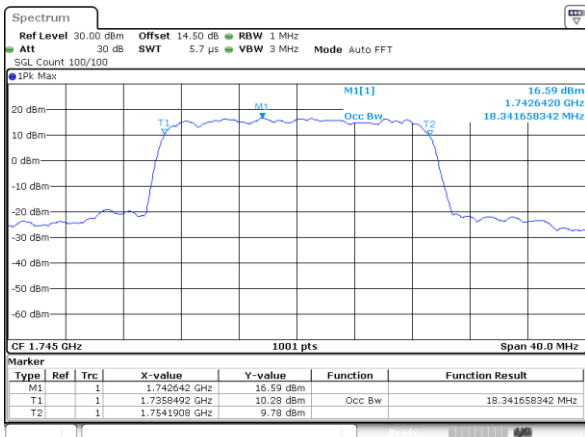

Lowest Channel / 15MHz / QPSK

Lowest Channel / 15MHz / 16QAM

Middle Channel / 15MHz / QPSK

Middle Channel / 15MHz / 16QAM

Highest Channel / 15MHz / QPSK

Highest Channel / 15MHz / 16QAM

LTE Band 4

Lowest Channel / 20MHz / QPSK

Lowest Channel / 20MHz / 16QAM

Middle Channel / 20MHz / QPSK

Middle Channel / 20MHz / 16QAM

Highest Channel / 20MHz / QPSK

Highest Channel / 20MHz / 16QAM

LTE Band 5

Lowest Channel / 1.4MHz / QPSK

Lowest Channel / 1.4MHz / 16QAM

Middle Channel / 1.4MHz / QPSK

Middle Channel / 1.4MHz / 16QAM

Highest Channel / 1.4MHz / QPSK

Highest Channel / 1.4MHz / 16QAM

LTE Band 5

Lowest Channel / 3MHz / QPSK

Lowest Channel / 3MHz / 16QAM

Middle Channel / 3MHz / QPSK