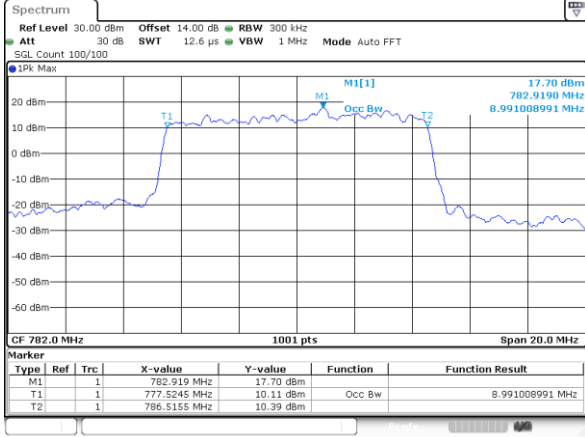

Middle Channel / 5MHz / QPSK

Middle Channel / 5MHz / 16QAM

Highest Channel / 5MHz / QPSK

Highest Channel / 5MHz / 16QAM

LTE Band 13

Middle Channel / 10MHz / QPSK

Middle Channel / 10MHz / 16QAM

LTE Band 17

Lowest Channel / 5MHz / QPSK

Lowest Channel / 5MHz / 16QAM

Middle Channel / 5MHz / QPSK

Middle Channel / 5MHz / 16QAM

Highest Channel / 5MHz / QPSK

Highest Channel / 5MHz / 16QAM

LTE Band 17

Lowest Channel / 10MHz / QPSK