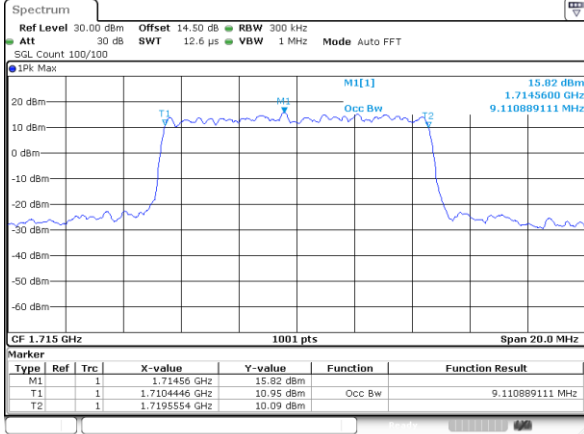

LTE Band 4

Lowest Channel / 10MHz / QPSK

Lowest Channel / 10MHz / 16QAM

Middle Channel / 10MHz / QPSK

Middle Channel / 10MHz / 16QAM

Highest Channel / 10MHz / QPSK

Highest Channel / 10MHz / 16QAM

LTE Band 4

Lowest Channel / 15MHz / QPSK

Lowest Channel / 15MHz / 16QAM

Middle Channel / 15MHz / QPSK

Middle Channel / 15MHz / 16QAM

Highest Channel / 15MHz / QPSK

Highest Channel / 15MHz / 16QAM

LTE Band 4

Lowest Channel / 20MHz / QPSK