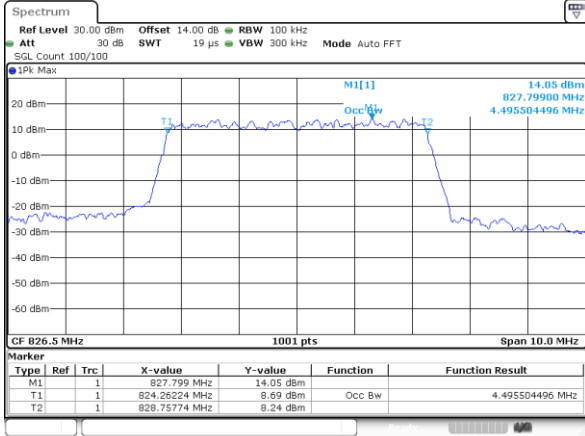

Middle Channel / 1.4MHz / QPSK

Middle Channel / 1.4MHz / 16QAM

Highest Channel / 1.4MHz / QPSK

Highest Channel / 1.4MHz / 16QAM

LTE Band 5

Lowest Channel / 3MHz / QPSK

Lowest Channel / 3MHz / 16QAM

Middle Channel / 3MHz / QPSK

Middle Channel / 3MHz / 16QAM

Highest Channel / 3MHz / QPSK

Highest Channel / 3MHz / 16QAM

LTE Band 5

Lowest Channel / 5MHz / QPSK

Lowest Channel / 5MHz / 16QAM

Middle Channel / 5MHz / QPSK

Middle Channel / 5MHz / 16QAM

Highest Channel / 5MHz / QPSK

Highest Channel / 5MHz / 16QAM

LTE Band 5

Lowest Channel / 10MHz / QPSK

Lowest Channel / 10MHz / 16QAM

Middle Channel / 10MHz / QPSK

Middle Channel / 10MHz / 16QAM

Highest Channel / 10MHz / QPSK