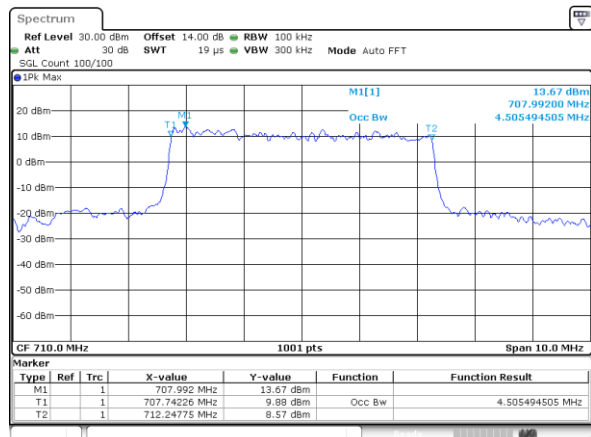

Lowest Channel / 5MHz / QPSK

Lowest Channel / 5MHz / 16QAM

Middle Channel / 5MHz / QPSK

Middle Channel / 5MHz / 16QAM

Highest Channel / 5MHz / QPSK

Highest Channel / 5MHz / 16QAM

LTE Band 17

Lowest Channel / 10MHz / QPSK

Lowest Channel / 10MHz / 16QAM

Middle Channel / 10MHz / QPSK

Middle Channel / 10MHz / 16QAM

Highest Channel / 10MHz / QPSK

Highest Channel / 10MHz / 16QAM

Conducted Band Edge

LTE Band 2 / 1.4MHz / 16QAM

Lowest Band Edge / 1 RB