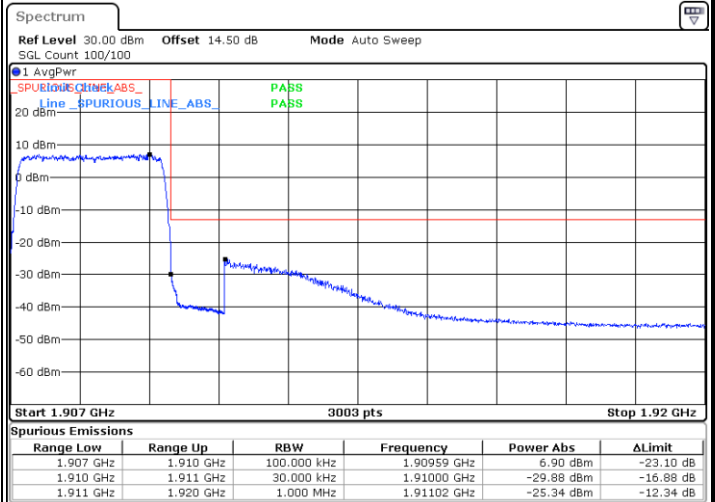

Lowest Channel / 10MHz / 16QAM

Middle Channel / 10MHz / QPSK

Middle Channel / 10MHz / 16QAM

Highest Channel / 10MHz / QPSK

Highest Channel / 10MHz / 16QAM

Conducted Band Edge

LTE Band 2 / 1.4MHz / 16QAM

Lowest Band Edge / 1 RB

Highest Band Edge / 1 RB

Lowest Band Edge / Full RB

Highest Band Edge / Full RB

LTE Band 2 / 3MHz / 16QAM

Lowest Band Edge / 1 RB

Highest Band Edge / 1 RB

Lowest Band Edge / Full RB

Highest Band Edge / Full RB

LTE Band 2 / 5MHz / QPSK

Lowest Band Edge / 1 RB

Highest Band Edge / 1 RB

Lowest Band Edge / Full RB

Highest Band Edge / Full RB

LTE Band 2 / 5MHz / 16QAM

Lowest Band Edge / 1RB

Highest Band Edge / 1 RB

Lowest Band Edge / Full RB

Highest Band Edge / Full RB

LTE Band 2 / 10MHz / QPSK

Lowest Band Edge / 1 RB

Highest Band Edge / 1 RB

Lowest Band Edge / Full RB

Highest Band Edge / Full RB

LTE Band 2 / 10MHz / 16QAM