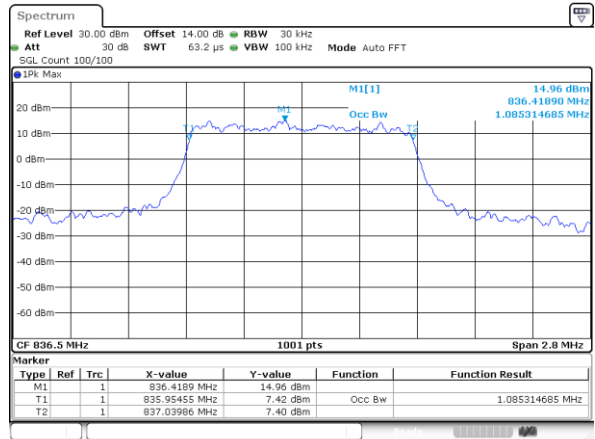

Lowest Channel / 15MHz / QPSK

Lowest Channel / 15MHz / 16QAM

Middle Channel / 15MHz / QPSK

Middle Channel / 15MHz / 16QAM

Highest Channel / 15MHz / QPSK

Highest Channel / 15MHz / 16QAM

LTE Band 4

Lowest Channel / 20MHz / QPSK

Lowest Channel / 20MHz / 16QAM

Middle Channel / 20MHz / QPSK

Middle Channel / 20MHz / 16QAM

Highest Channel / 20MHz / QPSK

Highest Channel / 20MHz / 16QAM

LTE Band 5

Lowest Channel / 1.4MHz / QPSK

Lowest Channel / 1.4MHz / 16QAM

Middle Channel / 1.4MHz / QPSK

Middle Channel / 1.4MHz / 16QAM

Highest Channel / 1.4MHz / QPSK

Highest Channel / 1.4MHz / 16QAM

LTE Band 5

Lowest Channel / 3MHz / QPSK

Lowest Channel / 3MHz / 16QAM

Middle Channel / 3MHz / QPSK

Middle Channel / 3MHz / 16QAM

Highest Channel / 3MHz / QPSK

Highest Channel / 3MHz / 16QAM

LTE Band 5

Lowest Channel / 5MHz / QPSK

Lowest Channel / 5MHz / 16QAM

Middle Channel / 5MHz / QPSK

Middle Channel / 5MHz / 16QAM