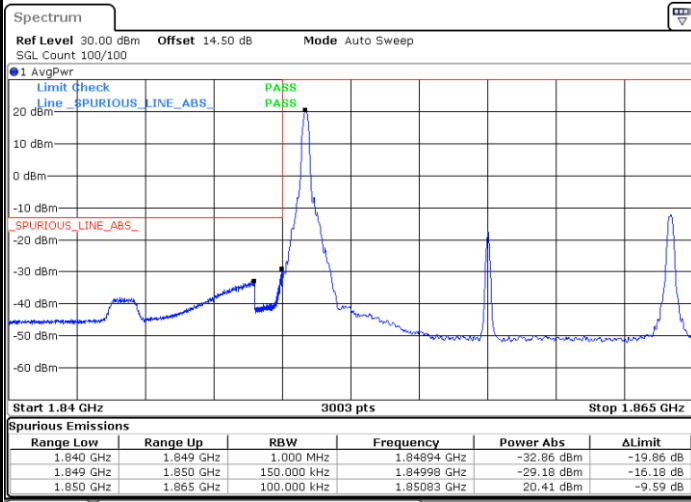

Lowest Band Edge / Full RB

Highest Band Edge / Full RB

LTE Band 2 / 10MHz / QPSK

Lowest Band Edge / 1 RB

Highest Band Edge / 1 RB

Lowest Band Edge / Full RB

Highest Band Edge / Full RB

LTE Band 2 / 10MHz / 16QAM

Lowest Band Edge / 1 RB

Highest Band Edge / 1 RB

Lowest Band Edge / Full RB

Highest Band Edge / Full RB

LTE Band 2 / 15MHz / QPSK

Lowest Band Edge / 1 RB

Highest Band Edge / 1 RB

Lowest Band Edge / Full RB

Highest Band Edge / Full RB

LTE Band 2 / 15MHz / 16QAM

Lowest Band Edge / 1 RB

Highest Band Edge / 1 RB

Lowest Band Edge / Full RB

Highest Band Edge / Full RB

LTE Band 2 / 20MHz / QPSK

Lowest Band Edge / 1 RB

Highest Band Edge / 1 RB

Lowest Band Edge / Full RB

Highest Band Edge / Full RB

LTE Band 2 / 20MHz / 16QAM

Lowest Band Edge / 1 RB

Highest Band Edge / 1 RB

Lowest Band Edge / Full RB

Highest Band Edge / Full RB