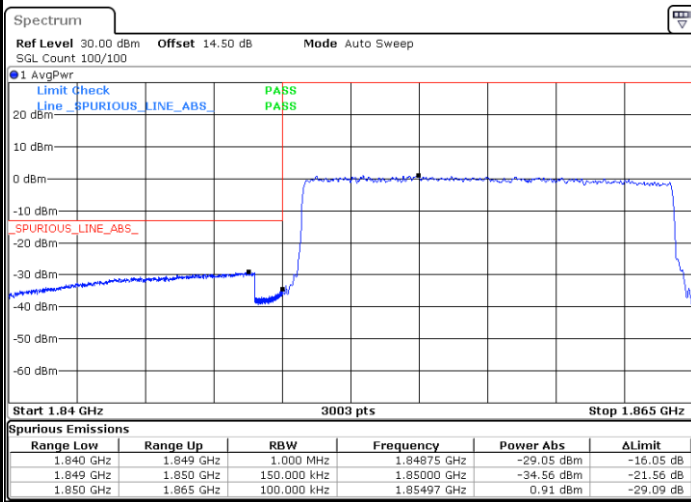

Lowest Band Edge / 1 RB

Highest Band Edge / 1 RB

Lowest Band Edge / Full RB

Highest Band Edge / Full RB

LTE Band 2 / 15MHz / QPSK

Lowest Band Edge / 1 RB

Highest Band Edge / 1 RB

Lowest Band Edge / Full RB

Highest Band Edge / Full RB

LTE Band 2 / 15MHz / 16QAM

Lowest Band Edge / 1 RB

Highest Band Edge / 1 RB

Lowest Band Edge / Full RB

Highest Band Edge / Full RB

LTE Band 2 / 20MHz / QPSK

Lowest Band Edge / 1 RB

Highest Band Edge / 1 RB

Lowest Band Edge / Full RB

Highest Band Edge / Full RB

LTE Band 2 / 20MHz / 16QAM

Lowest Band Edge / 1 RB

Highest Band Edge / 1 RB

Lowest Band Edge / Full RB

Highest Band Edge / Full RB

LTE Band 4 / 1.4MHz / QPSK

Lowest Band Edge / 1RB

Highest Band Edge / 1RB

Lowest Band Edge / Full RB

Highest Band Edge / Full RB