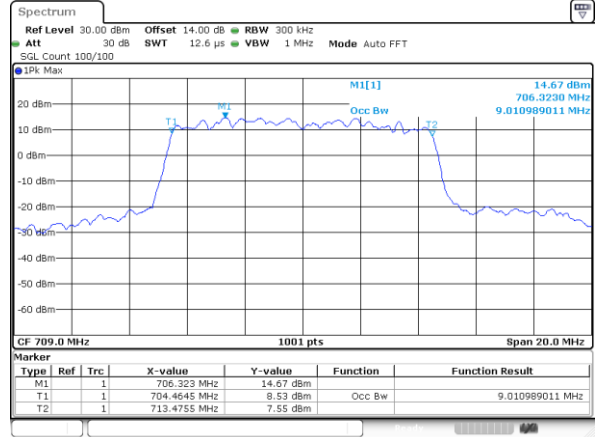

Middle Channel / 5MHz / QPSK

Middle Channel / 5MHz / 16QAM

Highest Channel / 5MHz / QPSK

Highest Channel / 5MHz / 16QAM

LTE Band 13

Middle Channel / 10MHz / QPSK

Middle Channel / 10MHz / 16QAM

LTE Band 17

Lowest Channel / 5MHz / QPSK

Lowest Channel / 5MHz / 16QAM

Middle Channel / 5MHz / QPSK

Middle Channel / 5MHz / 16QAM

Highest Channel / 5MHz / QPSK

Highest Channel / 5MHz / 16QAM

LTE Band 17

Lowest Channel / 10MHz / QPSK

Lowest Channel / 10MHz / 16QAM

Middle Channel / 10MHz / QPSK

Middle Channel / 10MHz / 16QAM

Highest Channel / 10MHz / QPSK

Highest Channel / 10MHz / 16QAM

Conducted Band Edge

LTE Band 2 / 1.4MHz / 16QAM

Lowest Band Edge / 1 RB