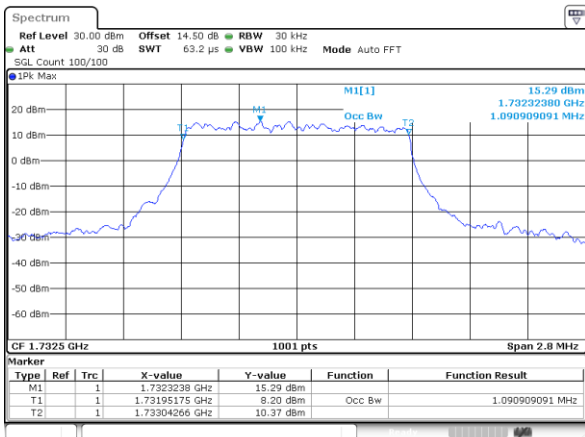

Middle Channel / 15MHz / 16QAM

Highest Channel / 15MHz / QPSK

Highest Channel / 15MHz / 16QAM

LTE Band 2

Lowest Channel / 20MHz / QPSK

Lowest Channel / 20MHz / 16QAM

Middle Channel / 20MHz / QPSK

Middle Channel / 20MHz / 16QAM

Highest Channel / 20MHz / QPSK

Highest Channel / 20MHz / 16QAM

LTE Band 4

Lowest Channel / 1.4MHz / QPSK

Lowest Channel / 1.4MHz / 16QAM

Middle Channel / 1.4MHz / QPSK

Middle Channel / 1.4MHz / 16QAM

Highest Channel / 1.4MHz / QPSK

Highest Channel / 1.4MHz / 16QAM

LTE Band 4

Lowest Channel / 3MHz / QPSK

Lowest Channel / 3MHz / 16QAM

Middle Channel / 3MHz / QPSK

Middle Channel / 3MHz / 16QAM

Highest Channel / 3MHz / QPSK

Highest Channel / 3MHz / 16QAM