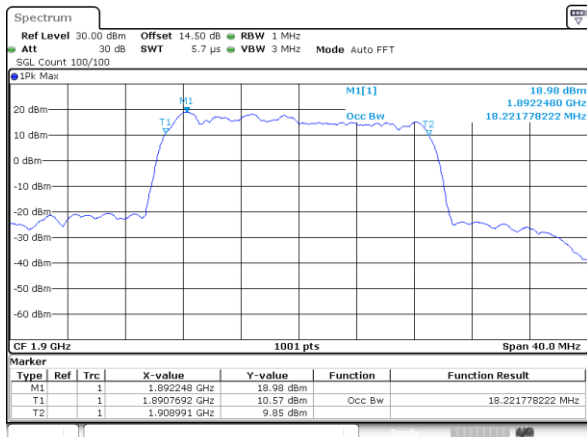

Middle Channel / 10MHz / QPSK

Middle Channel / 10MHz / 16QAM

Highest Channel / 10MHz / QPSK

Highest Channel / 10MHz / 16QAM

LTE Band 2

Lowest Channel / 15MHz / QPSK

Lowest Channel / 15MHz / 16QAM

Middle Channel / 15MHz / QPSK

Middle Channel / 15MHz / 16QAM

Highest Channel / 15MHz / QPSK

Highest Channel / 15MHz / 16QAM

LTE Band 2

Lowest Channel / 20MHz / QPSK

Lowest Channel / 20MHz / 16QAM

Middle Channel / 20MHz / QPSK

Middle Channel / 20MHz / 16QAM

Highest Channel / 20MHz / QPSK

Highest Channel / 20MHz / 16QAM

LTE Band 4

Lowest Channel / 1.4MHz / QPSK

Lowest Channel / 1.4MHz / 16QAM

Middle Channel / 1.4MHz / QPSK

Middle Channel / 1.4MHz / 16QAM

Highest Channel / 1.4MHz / QPSK