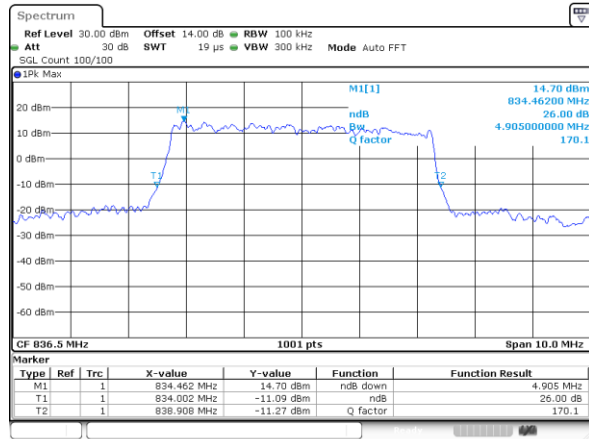

Middle Channel / 1.4MHz / 16QAM

Highest Channel / 1.4MHz / QPSK

Highest Channel / 1.4MHz / 16QAM

LTE Band 5

Lowest Channel / 3MHz / QPSK

Lowest Channel / 3MHz / 16QAM

Middle Channel / 3MHz / QPSK

Middle Channel / 3MHz / 16QAM

Highest Channel / 3MHz / QPSK

Highest Channel / 3MHz / 16QAM

LTE Band 5

Lowest Channel / 5MHz / QPSK

Lowest Channel / 5MHz / 16QAM

Middle Channel / 5MHz / QPSK

Middle Channel / 5MHz / 16QAM

Highest Channel / 5MHz / QPSK

Highest Channel / 5MHz / 16QAM

LTE Band 5

Lowest Channel / 10MHz / QPSK

Lowest Channel / 10MHz / 16QAM

Middle Channel / 10MHz / QPSK

Middle Channel / 10MHz / 16QAM

Highest Channel / 10MHz / QPSK

Highest Channel / 10MHz / 16QAM