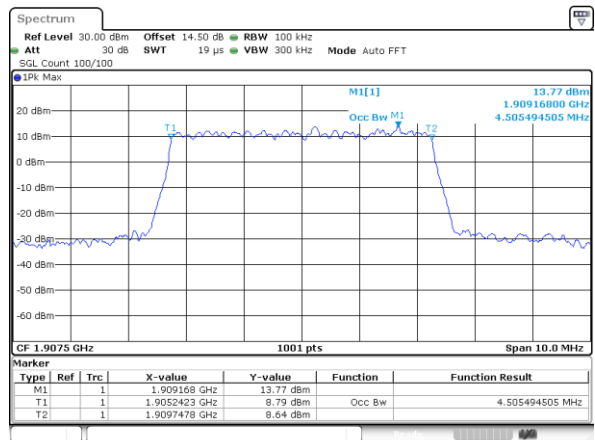

Lowest Channel / 3MHz / QPSK

Lowest Channel / 3MHz / 16QAM

Middle Channel / 3MHz / QPSK

Middle Channel / 3MHz / 16QAM

Highest Channel / 3MHz / QPSK

Highest Channel / 3MHz / 16QAM

LTE Band 2

Lowest Channel / 5MHz / QPSK

Lowest Channel / 5MHz / 16QAM

Middle Channel / 5MHz / QPSK

Middle Channel / 5MHz / 16QAM

Highest Channel / 5MHz / QPSK

Highest Channel / 5MHz / 16QAM

LTE Band 2

Lowest Channel / 10MHz / QPSK

Lowest Channel / 10MHz / 16QAM

Middle Channel / 10MHz / QPSK

Middle Channel / 10MHz / 16QAM

Highest Channel / 10MHz / QPSK

Highest Channel / 10MHz / 16QAM

LTE Band 2

Lowest Channel / 15MHz / QPSK

Lowest Channel / 15MHz / 16QAM

Middle Channel / 15MHz / QPSK