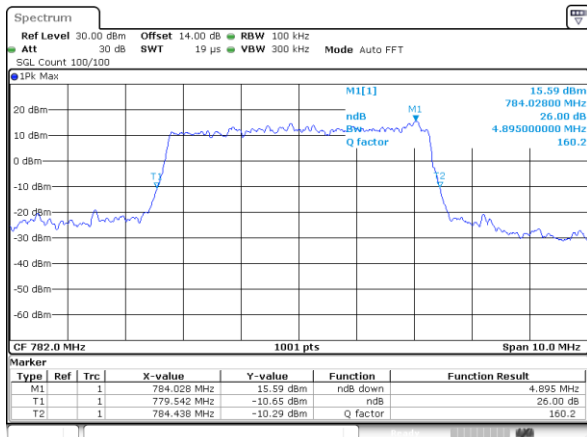

Middle Channel / 10MHz / QPSK

Middle Channel / 10MHz / 16QAM

Highest Channel / 10MHz / QPSK

Highest Channel / 10MHz / 16QAM

LTE Band 13

Lowest Channel / 5MHz / QPSK

Lowest Channel / 5MHz / 16QAM

Middle Channel / 5MHz / QPSK

Middle Channel / 5MHz / 16QAM

Highest Channel / 5MHz / QPSK

Highest Channel / 5MHz / 16QAM

LTE Band 13

Middle Channel / 10MHz / QPSK

Middle Channel / 10MHz / 16QAM

LTE Band 17

Lowest Channel / 5MHz / QPSK