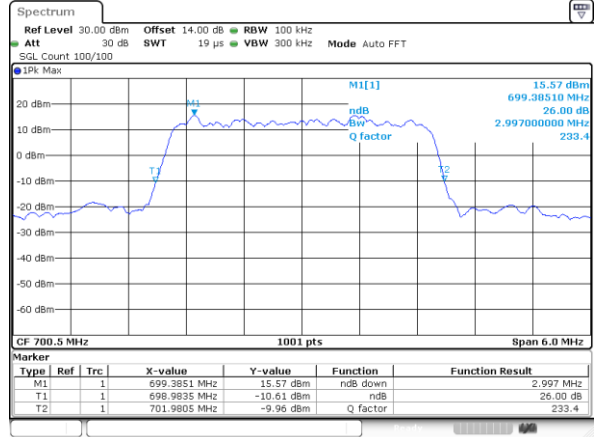

Highest Channel / 5MHz / 16QAM

LTE Band 5

Lowest Channel / 10MHz / QPSK

Lowest Channel / 10MHz / 16QAM

Middle Channel / 10MHz / QPSK

Middle Channel / 10MHz / 16QAM

Highest Channel / 10MHz / QPSK

Highest Channel / 10MHz / 16QAM

LTE Band 12

Lowest Channel / 1.4MHz / QPSK

Lowest Channel / 1.4MHz / 16QAM

Middle Channel / 1.4MHz / QPSK

Middle Channel / 1.4MHz / 16QAM

Highest Channel / 1.4MHz / QPSK

Highest Channel / 1.4MHz / 16QAM

LTE Band 12

Lowest Channel / 3MHz / QPSK

Lowest Channel / 3MHz / 16QAM

Middle Channel / 3MHz / QPSK

Middle Channel / 3MHz / 16QAM

Highest Channel / 3MHz / QPSK

Highest Channel / 3MHz / 16QAM

LTE Band 12

Lowest Channel / 5MHz / QPSK