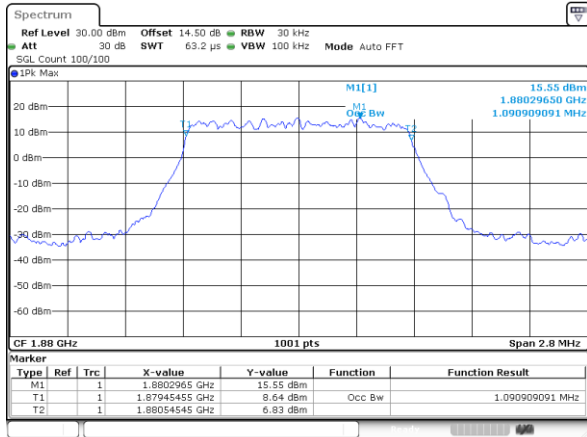

Mode	LTE Band 17 : 99%OBW(MHz)											
	1.4MHz		3MHz		5MHz		10MHz		15MHz		20MHz	
Mod.	QPSK	16QAM	QPSK	16QAM	QPSK	16QAM	QPSK	16QAM	QPSK	16QAM	QPSK	16QAM
Lowest CH	-	-	-	-	4.47	4.48	9.03	9.01	-	-	-	-
Middle CH	-	-	-	-	4.52	4.51	8.93	8.97	-	-	-	-
Highest CH	-	-	-	-	4.48	4.50	9.01	9.01	-	-	-	-

LTE Band 2

Lowest Channel / 1.4MHz / QPSK

Lowest Channel / 1.4MHz / 16QAM

Middle Channel / 1.4MHz / QPSK

Middle Channel / 1.4MHz / 16QAM

Highest Channel / 1.4MHz / QPSK

Highest Channel / 1.4MHz / 16QAM

LTE Band 2

Lowest Channel / 3MHz / QPSK

Lowest Channel / 3MHz / 16QAM

Middle Channel / 3MHz / QPSK

Middle Channel / 3MHz / 16QAM

Highest Channel / 3MHz / QPSK

Highest Channel / 3MHz / 16QAM

LTE Band 2

Lowest Channel / 5MHz / QPSK