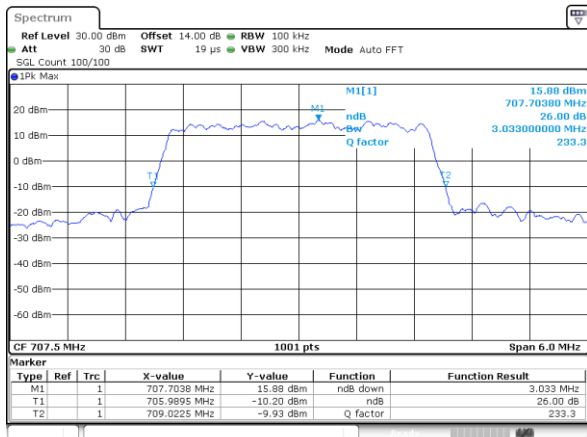

Highest Channel / 5MHz / 16QAM

LTE Band 5

Lowest Channel / 10MHz / QPSK

Lowest Channel / 10MHz / 16QAM

Middle Channel / 10MHz / QPSK

Middle Channel / 10MHz / 16QAM

Highest Channel / 10MHz / QPSK

Highest Channel / 10MHz / 16QAM

LTE Band 12

Lowest Channel / 1.4MHz / QPSK

Lowest Channel / 1.4MHz / 16QAM

Middle Channel / 1.4MHz / QPSK

Middle Channel / 1.4MHz / 16QAM

Highest Channel / 1.4MHz / QPSK

Highest Channel / 1.4MHz / 16QAM

LTE Band 12

Lowest Channel / 3MHz / QPSK

Lowest Channel / 3MHz / 16QAM

Middle Channel / 3MHz / QPSK

Middle Channel / 3MHz / 16QAM

Highest Channel / 3MHz / QPSK

Highest Channel / 3MHz / 16QAM

LTE Band 12

Lowest Channel / 5MHz / QPSK