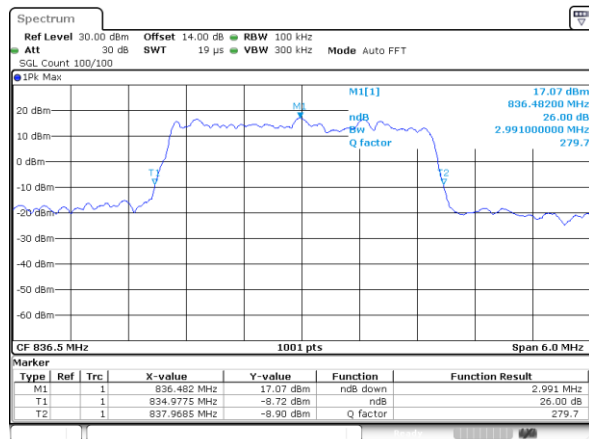

Middle Channel / 20MHz / QPSK

Middle Channel / 20MHz / 16QAM

Highest Channel / 20MHz / QPSK

Highest Channel / 20MHz / 16QAM

LTE Band 5

Lowest Channel / 1.4MHz / QPSK

Lowest Channel / 1.4MHz / 16QAM

Middle Channel / 1.4MHz / QPSK

Middle Channel / 1.4MHz / 16QAM

Highest Channel / 1.4MHz / QPSK

Highest Channel / 1.4MHz / 16QAM

LTE Band 5

Lowest Channel / 3MHz / QPSK

Lowest Channel / 3MHz / 16QAM

Middle Channel / 3MHz / QPSK

Middle Channel / 3MHz / 16QAM

Highest Channel / 3MHz / QPSK

Highest Channel / 3MHz / 16QAM

LTE Band 5

Lowest Channel / 5MHz / QPSK

Lowest Channel / 5MHz / 16QAM

Middle Channel / 5MHz / QPSK

Middle Channel / 5MHz / 16QAM

Highest Channel / 5MHz / QPSK