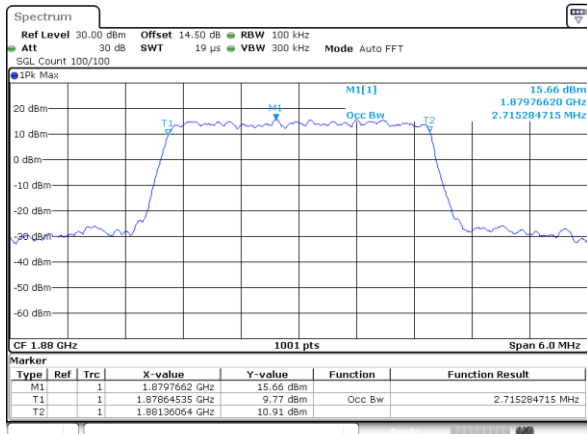

Mode	LTE Band 17 : 99%OBW(MHz)											
	1.4MHz		3MHz		5MHz		10MHz		15MHz		20MHz	
Mod.	QPSK	16QAM	QPSK	16QAM	QPSK	16QAM	QPSK	16QAM	QPSK	16QAM	QPSK	16QAM
Lowest CH	-	-	-	-	4.47	4.48	9.03	9.01	-	-	-	-
Middle CH	-	-	-	-	4.52	4.51	8.93	8.97	-	-	-	-
Highest CH	-	-	-	-	4.48	4.50	9.01	9.01	-	-	-	-

LTE Band 2

Lowest Channel / 1.4MHz / QPSK

Lowest Channel / 1.4MHz / 16QAM

Middle Channel / 1.4MHz / QPSK

Middle Channel / 1.4MHz / 16QAM

Highest Channel / 1.4MHz / QPSK

Highest Channel / 1.4MHz / 16QAM

LTE Band 2

Lowest Channel / 3MHz / QPSK

Lowest Channel / 3MHz / 16QAM

Middle Channel / 3MHz / QPSK

Middle Channel / 3MHz / 16QAM

Highest Channel / 3MHz / QPSK

Highest Channel / 3MHz / 16QAM

LTE Band 2

Lowest Channel / 5MHz / QPSK