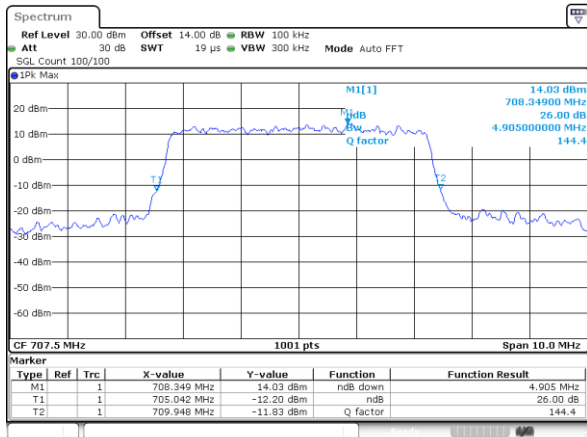

Lowest Channel / 3MHz / QPSK

Lowest Channel / 3MHz / 16QAM

Middle Channel / 3MHz / QPSK

Middle Channel / 3MHz / 16QAM

Highest Channel / 3MHz / QPSK

Highest Channel / 3MHz / 16QAM

LTE Band 12

Lowest Channel / 5MHz / QPSK

Lowest Channel / 5MHz / 16QAM

Middle Channel / 5MHz / QPSK

Middle Channel / 5MHz / 16QAM

Highest Channel / 5MHz / QPSK

Highest Channel / 5MHz / 16QAM

LTE Band 12

Lowest Channel / 10MHz / QPSK

Lowest Channel / 10MHz / 16QAM