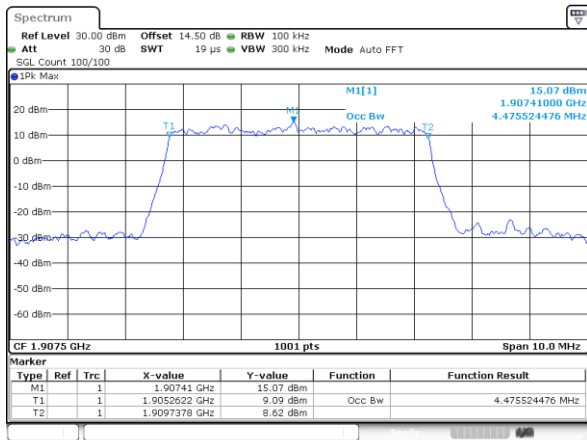

Lowest Channel / 3MHz / QPSK

Lowest Channel / 3MHz / 16QAM

Middle Channel / 3MHz / QPSK

Middle Channel / 3MHz / 16QAM

Highest Channel / 3MHz / QPSK

Highest Channel / 3MHz / 16QAM

LTE Band 2

Lowest Channel / 5MHz / QPSK

Lowest Channel / 5MHz / 16QAM

Middle Channel / 5MHz / QPSK

Middle Channel / 5MHz / 16QAM

Highest Channel / 5MHz / QPSK

Highest Channel / 5MHz / 16QAM

LTE Band 2

Lowest Channel / 10MHz / QPSK

Lowest Channel / 10MHz / 16QAM

Middle Channel / 10MHz / QPSK

Middle Channel / 10MHz / 16QAM

Highest Channel / 10MHz / QPSK

Highest Channel / 10MHz / 16QAM

LTE Band 2

Lowest Channel / 15MHz / QPSK

Lowest Channel / 15MHz / 16QAM

Middle Channel / 15MHz / QPSK