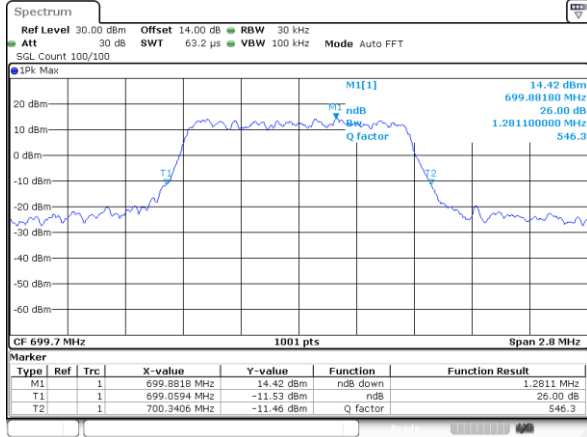

Highest Channel / 3MHz / QPSK

Highest Channel / 3MHz / 16QAM

LTE Band 5

Lowest Channel / 5MHz / QPSK

Lowest Channel / 5MHz / 16QAM

Middle Channel / 5MHz / QPSK

Middle Channel / 5MHz / 16QAM

Highest Channel / 5MHz / QPSK

Highest Channel / 5MHz / 16QAM

LTE Band 5

Lowest Channel / 10MHz / QPSK

Lowest Channel / 10MHz / 16QAM

Middle Channel / 10MHz / QPSK

Middle Channel / 10MHz / 16QAM

Highest Channel / 10MHz / QPSK

Highest Channel / 10MHz / 16QAM

LTE Band 12

Lowest Channel / 1.4MHz / QPSK

Lowest Channel / 1.4MHz / 16QAM

Middle Channel / 1.4MHz / QPSK

Middle Channel / 1.4MHz / 16QAM

Highest Channel / 1.4MHz / QPSK

Highest Channel / 1.4MHz / 16QAM

LTE Band 12