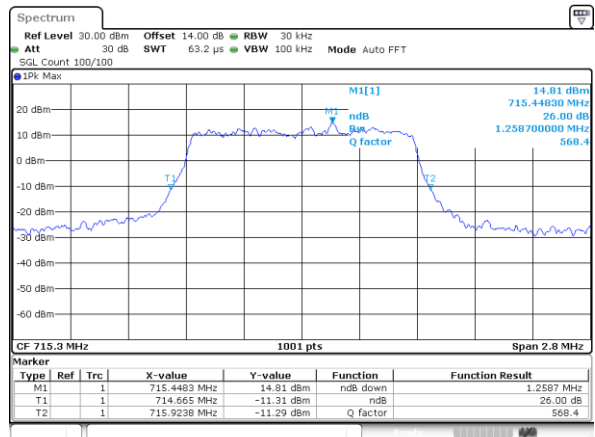

Highest Channel / 5MHz / 16QAM

LTE Band 5

Lowest Channel / 10MHz / QPSK

Lowest Channel / 10MHz / 16QAM

Middle Channel / 10MHz / QPSK

Middle Channel / 10MHz / 16QAM

Highest Channel / 10MHz / QPSK

Highest Channel / 10MHz / 16QAM

LTE Band 12

Lowest Channel / 1.4MHz / QPSK

Lowest Channel / 1.4MHz / 16QAM

Middle Channel / 1.4MHz / QPSK

Middle Channel / 1.4MHz / 16QAM

Highest Channel / 1.4MHz / QPSK

Highest Channel / 1.4MHz / 16QAM

LTE Band 12

Lowest Channel / 3MHz / QPSK

Lowest Channel / 3MHz / 16QAM

Middle Channel / 3MHz / QPSK

Middle Channel / 3MHz / 16QAM

Highest Channel / 3MHz / QPSK

Highest Channel / 3MHz / 16QAM

LTE Band 12

Lowest Channel / 5MHz / QPSK