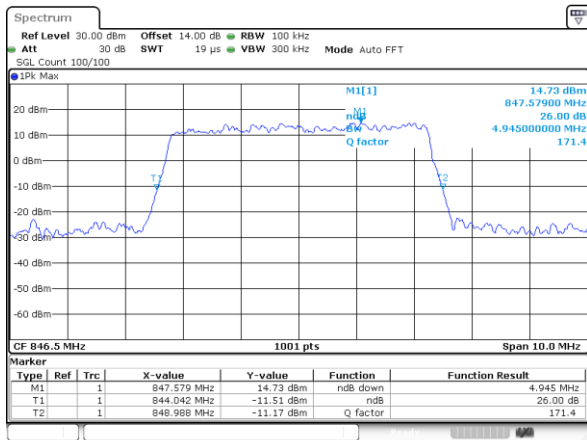

Middle Channel / 1.4MHz / 16QAM

Highest Channel / 1.4MHz / QPSK

Highest Channel / 1.4MHz / 16QAM

LTE Band 5

Lowest Channel / 3MHz / QPSK

Lowest Channel / 3MHz / 16QAM

Middle Channel / 3MHz / QPSK

Middle Channel / 3MHz / 16QAM

Highest Channel / 3MHz / QPSK

Highest Channel / 3MHz / 16QAM

LTE Band 5

Lowest Channel / 5MHz / QPSK

Lowest Channel / 5MHz / 16QAM

Middle Channel / 5MHz / QPSK

Middle Channel / 5MHz / 16QAM

Highest Channel / 5MHz / QPSK

Highest Channel / 5MHz / 16QAM

LTE Band 5

Lowest Channel / 10MHz / QPSK

Lowest Channel / 10MHz / 16QAM

Middle Channel / 10MHz / QPSK

Middle Channel / 10MHz / 16QAM

Highest Channel / 10MHz / QPSK

Highest Channel / 10MHz / 16QAM