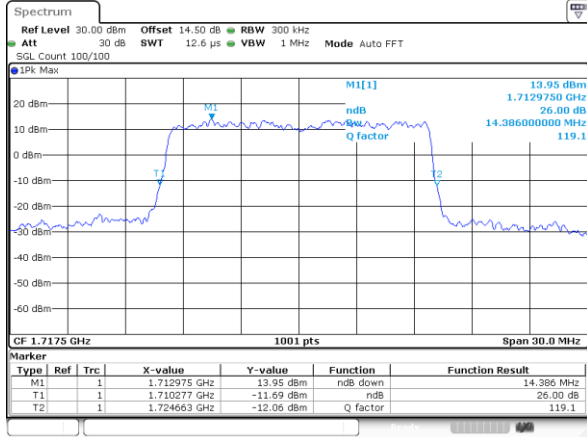

LTE Band 4

Lowest Channel / 5MHz / QPSK

Lowest Channel / 5MHz / 16QAM

Middle Channel / 5MHz / QPSK

Middle Channel / 5MHz / 16QAM

Highest Channel / 5MHz / QPSK

Highest Channel / 5MHz / 16QAM

LTE Band 4

Lowest Channel / 10MHz / QPSK

Lowest Channel / 10MHz / 16QAM

Middle Channel / 10MHz / QPSK

Middle Channel / 10MHz / 16QAM

Highest Channel / 10MHz / QPSK

Highest Channel / 10MHz / 16QAM

LTE Band 4

Lowest Channel / 15MHz / QPSK

Lowest Channel / 15MHz / 16QAM

Middle Channel / 15MHz / QPSK

Middle Channel / 15MHz / 16QAM

Highest Channel / 15MHz / QPSK

Highest Channel / 15MHz / 16QAM

LTE Band 4

Lowest Channel / 20MHz / QPSK

Lowest Channel / 20MHz / 16QAM