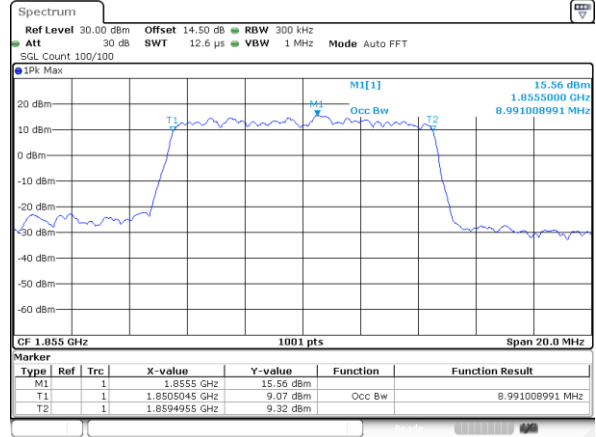

Lowest Channel / 3MHz / QPSK

Lowest Channel / 3MHz / 16QAM

Middle Channel / 3MHz / QPSK

Middle Channel / 3MHz / 16QAM

Highest Channel / 3MHz / QPSK

Highest Channel / 3MHz / 16QAM

LTE Band 2

Lowest Channel / 5MHz / QPSK

Lowest Channel / 5MHz / 16QAM

Middle Channel / 5MHz / QPSK

Middle Channel / 5MHz / 16QAM

Highest Channel / 5MHz / QPSK

Highest Channel / 5MHz / 16QAM

LTE Band 2

Lowest Channel / 10MHz / QPSK

Lowest Channel / 10MHz / 16QAM

Middle Channel / 10MHz / QPSK

Middle Channel / 10MHz / 16QAM

Highest Channel / 10MHz / QPSK

Highest Channel / 10MHz / 16QAM

LTE Band 2

Lowest Channel / 15MHz / QPSK

Lowest Channel / 15MHz / 16QAM

Middle Channel / 15MHz / QPSK