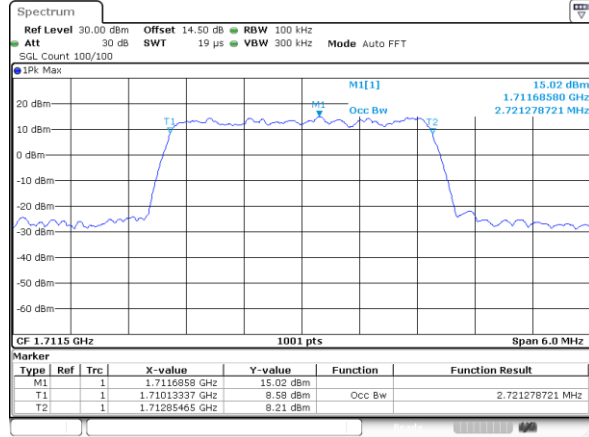

Highest Channel / 20MHz / QPSK

Highest Channel / 20MHz / 16QAM

LTE Band 4

Lowest Channel / 1.4MHz / QPSK

Lowest Channel / 1.4MHz / 16QAM

Middle Channel / 1.4MHz / QPSK

Middle Channel / 1.4MHz / 16QAM

Highest Channel / 1.4MHz / QPSK

Highest Channel / 1.4MHz / 16QAM

LTE Band 4

Lowest Channel / 3MHz / QPSK

Lowest Channel / 3MHz / 16QAM

Middle Channel / 3MHz / QPSK

Middle Channel / 3MHz / 16QAM

Highest Channel / 3MHz / QPSK

Highest Channel / 3MHz / 16QAM

LTE Band 4

Lowest Channel / 5MHz / QPSK

Lowest Channel / 5MHz / 16QAM

Middle Channel / 5MHz / QPSK

Middle Channel / 5MHz / 16QAM

Highest Channel / 5MHz / QPSK

Highest Channel / 5MHz / 16QAM