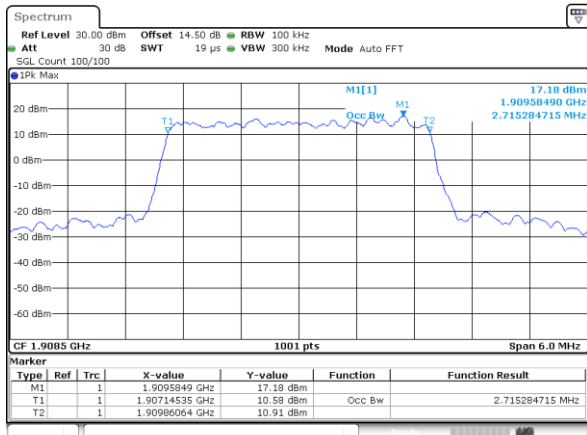

LTE Band 2

Lowest Channel / 1.4MHz / QPSK

Lowest Channel / 1.4MHz / 16QAM

Middle Channel / 1.4MHz / QPSK

Middle Channel / 1.4MHz / 16QAM

Highest Channel / 1.4MHz / QPSK

Highest Channel / 1.4MHz / 16QAM

LTE Band 2

Lowest Channel / 3MHz / QPSK

Lowest Channel / 3MHz / 16QAM

Middle Channel / 3MHz / QPSK

Middle Channel / 3MHz / 16QAM

Highest Channel / 3MHz / QPSK

Highest Channel / 3MHz / 16QAM

LTE Band 2

Lowest Channel / 5MHz / QPSK

Lowest Channel / 5MHz / 16QAM

Middle Channel / 5MHz / QPSK

Middle Channel / 5MHz / 16QAM

Highest Channel / 5MHz / QPSK

Highest Channel / 5MHz / 16QAM

LTE Band 2

Lowest Channel / 10MHz / QPSK

Lowest Channel / 10MHz / 16QAM