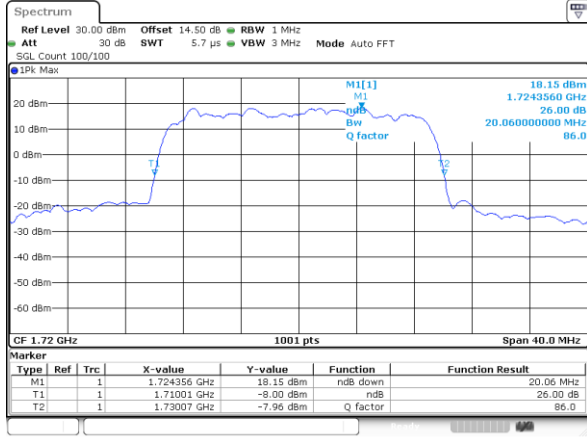

Lowest Channel / 15MHz / 16QAM

Middle Channel / 15MHz / QPSK

Middle Channel / 15MHz / 16QAM

Highest Channel / 15MHz / QPSK

Highest Channel / 15MHz / 16QAM

LTE Band 4

Lowest Channel / 20MHz / QPSK

Lowest Channel / 20MHz / 16QAM

Middle Channel / 20MHz / QPSK

Middle Channel / 20MHz / 16QAM

Highest Channel / 20MHz / QPSK

Highest Channel / 20MHz / 16QAM

LTE Band 5

Lowest Channel / 1.4MHz / QPSK

Lowest Channel / 1.4MHz / 16QAM

Middle Channel / 1.4MHz / QPSK