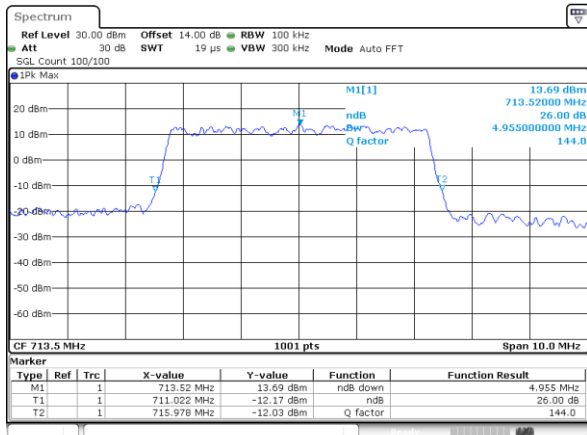

Lowest Channel / 5MHz / 16QAM

Middle Channel / 5MHz / QPSK

Middle Channel / 5MHz / 16QAM

Highest Channel / 5MHz / QPSK

Highest Channel / 5MHz / 16QAM

LTE Band 17

Lowest Channel / 10MHz / QPSK

Lowest Channel / 10MHz / 16QAM

Middle Channel / 10MHz / QPSK

Middle Channel / 10MHz / 16QAM

Highest Channel / 10MHz / QPSK

Highest Channel / 10MHz / 16QAM

Occupied Bandwidth

Mode	LTE Band 2 : 99%OBW(MHz)											
	1.4MHz		3MHz		5MHz		10MHz		15MHz		20MHz	
Mod.	QPSK	16QAM	QPSK	16QAM	QPSK	16QAM	QPSK	16QAM	QPSK	16QAM	QPSK	16QAM
Lowest CH	1.09	1.09	2.70	2.72	4.49	4.50	9.03	8.99	13.46	13.46	18.22	18.18
Middle CH	1.09	1.10	2.72	2.71	4.50	4.50	9.05	8.99	13.43	13.46	18.26	18.22
Highest CH	1.09	1.10	2.72	2.72	4.48	4.51	9.09	9.01	13.40	13.43	18.22	18.26