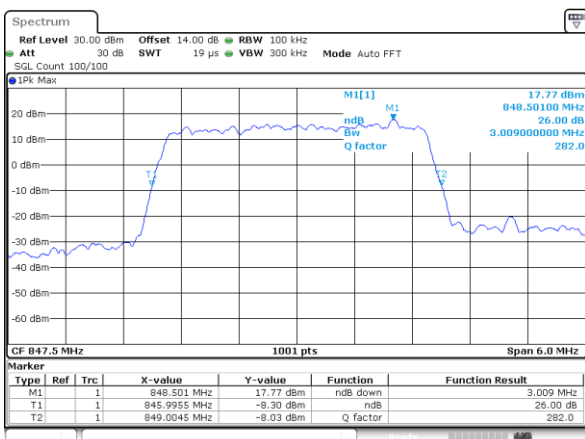

Middle Channel / 20MHz / QPSK

Middle Channel / 20MHz / 16QAM

Highest Channel / 20MHz / QPSK

Highest Channel / 20MHz / 16QAM

LTE Band 5

Lowest Channel / 1.4MHz / QPSK

Lowest Channel / 1.4MHz / 16QAM

Middle Channel / 1.4MHz / QPSK

Middle Channel / 1.4MHz / 16QAM

Highest Channel / 1.4MHz / QPSK

Highest Channel / 1.4MHz / 16QAM

LTE Band 5

Lowest Channel / 3MHz / QPSK

Lowest Channel / 3MHz / 16QAM

Middle Channel / 3MHz / QPSK

Middle Channel / 3MHz / 16QAM

Highest Channel / 3MHz / QPSK

Highest Channel / 3MHz / 16QAM

LTE Band 5

Lowest Channel / 5MHz / QPSK

Lowest Channel / 5MHz / 16QAM

Middle Channel / 5MHz / QPSK

Middle Channel / 5MHz / 16QAM

Highest Channel / 5MHz / QPSK