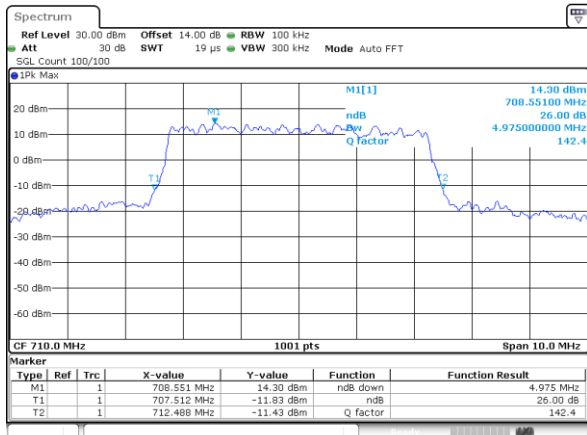

Middle Channel / 10MHz / QPSK

Middle Channel / 10MHz / 16QAM

Highest Channel / 10MHz / QPSK

Highest Channel / 10MHz / 16QAM

LTE Band 13

Lowest Channel / 5MHz / QPSK

Lowest Channel / 5MHz / 16QAM

Middle Channel / 5MHz / QPSK

Middle Channel / 5MHz / 16QAM

Highest Channel / 5MHz / QPSK

Highest Channel / 5MHz / 16QAM

LTE Band 13

Middle Channel / 10MHz / QPSK

Middle Channel / 10MHz / 16QAM

LTE Band 17

Lowest Channel / 5MHz / QPSK

Lowest Channel / 5MHz / 16QAM

Middle Channel / 5MHz / QPSK

Middle Channel / 5MHz / 16QAM

Highest Channel / 5MHz / QPSK

Highest Channel / 5MHz / 16QAM

LTE Band 17

Lowest Channel / 10MHz / QPSK

Lowest Channel / 10MHz / 16QAM