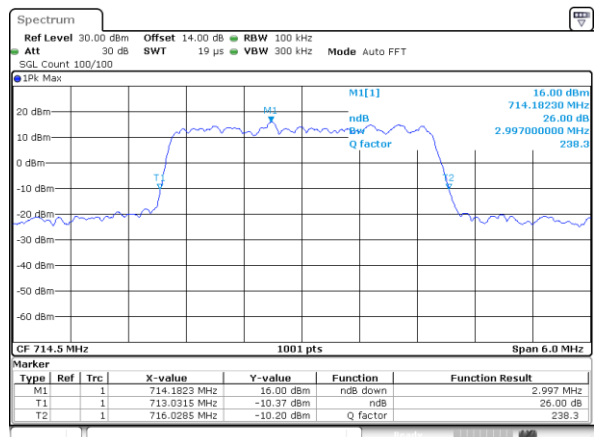

Lowest Channel / 3MHz / QPSK

Lowest Channel / 3MHz / 16QAM

Middle Channel / 3MHz / QPSK

Middle Channel / 3MHz / 16QAM

Highest Channel / 3MHz / QPSK

Highest Channel / 3MHz / 16QAM

LTE Band 12

Lowest Channel / 5MHz / QPSK

Lowest Channel / 5MHz / 16QAM

Middle Channel / 5MHz / QPSK

Middle Channel / 5MHz / 16QAM

Highest Channel / 5MHz / QPSK

Highest Channel / 5MHz / 16QAM

LTE Band 12

Lowest Channel / 10MHz / QPSK

Lowest Channel / 10MHz / 16QAM