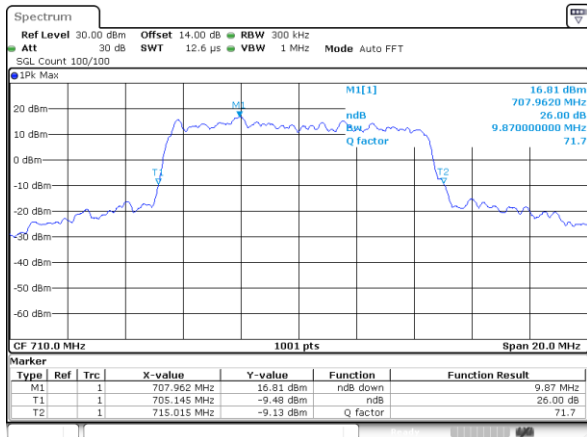

Middle Channel / 5MHz / 16QAM

Highest Channel / 5MHz / QPSK

Highest Channel / 5MHz / 16QAM

LTE Band 13

Middle Channel / 10MHz / QPSK

Middle Channel / 10MHz / 16QAM

LTE Band 17

Lowest Channel / 5MHz / QPSK

Lowest Channel / 5MHz / 16QAM

Middle Channel / 5MHz / QPSK

Middle Channel / 5MHz / 16QAM

Highest Channel / 5MHz / QPSK

Highest Channel / 5MHz / 16QAM

LTE Band 17

Lowest Channel / 10MHz / QPSK

Lowest Channel / 10MHz / 16QAM

Middle Channel / 10MHz / QPSK

Middle Channel / 10MHz / 16QAM

Highest Channel / 10MHz / QPSK

Highest Channel / 10MHz / 16QAM

Occupied Bandwidth

Mode	LTE Band 2 : 99%OBW(MHz)											
	1.4MHz		3MHz		5MHz		10MHz		15MHz		20MHz	
Mod.	QPSK	16QAM	QPSK	16QAM	QPSK	16QAM	QPSK	16QAM	QPSK	16QAM	QPSK	16QAM
Lowest CH	1.09	1.09	2.70	2.72	4.49	4.50	9.03	8.99	13.46	13.46	18.22	18.18
Middle CH	1.09	1.10	2.72	2.71	4.50	4.50	9.05	8.99	13.43	13.46	18.26	18.22
Highest CH	1.09	1.10	2.72	2.72	4.48	4.51	9.09	9.01	13.40	13.43	18.22	18.26

Mode	LTE Band 4 : 99%OBW(MHz)											
	1.4MHz		3MHz		5MHz		10MHz		15MHz		20MHz	
Mod.	QPSK	16QAM	QPSK	16QAM	QPSK	16QAM	QPSK	16QAM	QPSK	16QAM	QPSK	16QAM
Lowest CH	1.09	1.10	2.73	2.72	4.49	4.50	9.11	8.99	13.46	13.40	18.26	18.22
Middle CH	1.09	1.09	2.72	2.71	4.49	4.48	8.99	9.01	13.40	13.40	18.18	18.26
Highest CH	1.09	1.09	2.72	2.73	4.50	4.52	9.03	9.03	13.40	13.40	18.34	18.42