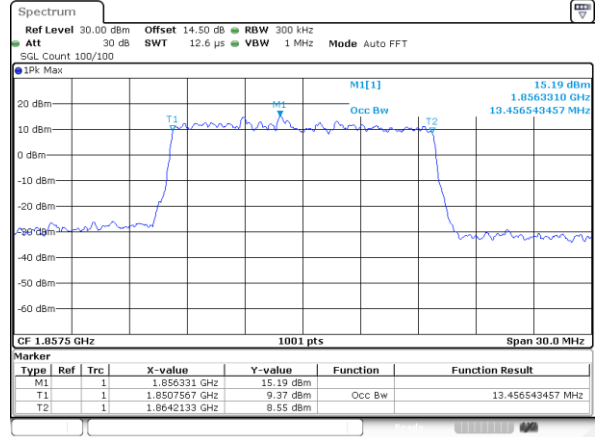

Lowest Channel / 5MHz / 16QAM

Middle Channel / 5MHz / QPSK

Middle Channel / 5MHz / 16QAM

Highest Channel / 5MHz / QPSK

Highest Channel / 5MHz / 16QAM

LTE Band 2

Lowest Channel / 10MHz / QPSK

Lowest Channel / 10MHz / 16QAM

Middle Channel / 10MHz / QPSK

Middle Channel / 10MHz / 16QAM

Highest Channel / 10MHz / QPSK

Highest Channel / 10MHz / 16QAM

LTE Band 2

Lowest Channel / 15MHz / QPSK

Lowest Channel / 15MHz / 16QAM

Middle Channel / 15MHz / QPSK

Middle Channel / 15MHz / 16QAM

Highest Channel / 15MHz / QPSK

Highest Channel / 15MHz / 16QAM

LTE Band 2

Lowest Channel / 20MHz / QPSK

Lowest Channel / 20MHz / 16QAM

Middle Channel / 20MHz / QPSK

Middle Channel / 20MHz / 16QAM