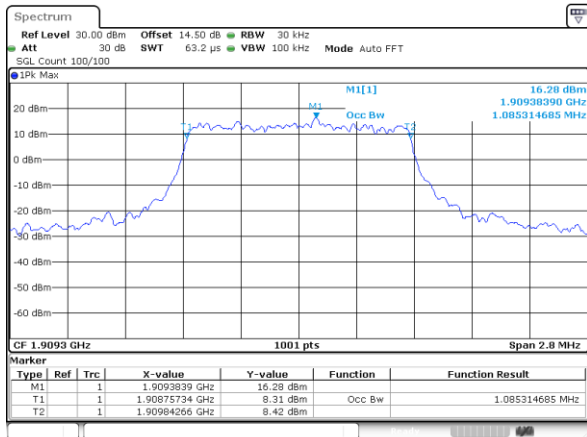

Mode	LTE Band 17 : 99%OBW(MHz)											
	1.4MHz		3MHz		5MHz		10MHz		15MHz		20MHz	
Mod.	QPSK	16QAM	QPSK	16QAM	QPSK	16QAM	QPSK	16QAM	QPSK	16QAM	QPSK	16QAM
Lowest CH	-	-	-	-	4.47	4.48	9.03	9.01	-	-	-	-
Middle CH	-	-	-	-	4.52	4.51	8.93	8.97	-	-	-	-
Highest CH	-	-	-	-	4.48	4.50	9.01	9.01	-	-	-	-

LTE Band 2

Lowest Channel / 1.4MHz / QPSK

Lowest Channel / 1.4MHz / 16QAM

Middle Channel / 1.4MHz / QPSK

Middle Channel / 1.4MHz / 16QAM

Highest Channel / 1.4MHz / QPSK

Highest Channel / 1.4MHz / 16QAM

LTE Band 2

Lowest Channel / 3MHz / QPSK

Lowest Channel / 3MHz / 16QAM

Middle Channel / 3MHz / QPSK

Middle Channel / 3MHz / 16QAM

Highest Channel / 3MHz / QPSK

Highest Channel / 3MHz / 16QAM

LTE Band 2

Lowest Channel / 5MHz / QPSK