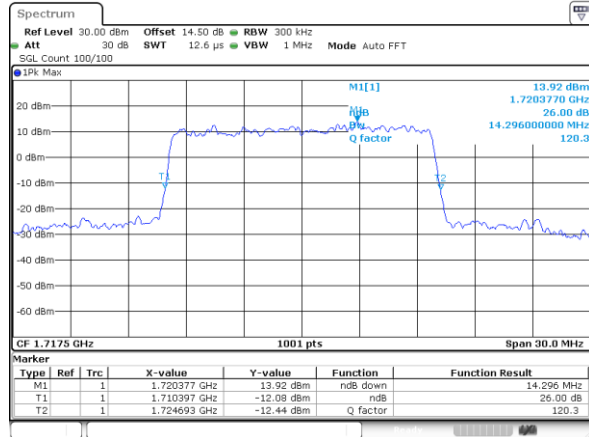

LTE Band 4

Lowest Channel / 5MHz / QPSK

Lowest Channel / 5MHz / 16QAM

Middle Channel / 5MHz / QPSK

Middle Channel / 5MHz / 16QAM

Highest Channel / 5MHz / QPSK

Highest Channel / 5MHz / 16QAM

LTE Band 4

Lowest Channel / 10MHz / QPSK

Lowest Channel / 10MHz / 16QAM

Middle Channel / 10MHz / QPSK

Middle Channel / 10MHz / 16QAM

Highest Channel / 10MHz / QPSK

Highest Channel / 10MHz / 16QAM

LTE Band 4

Lowest Channel / 15MHz / QPSK

Lowest Channel / 15MHz / 16QAM

Middle Channel / 15MHz / QPSK

Middle Channel / 15MHz / 16QAM

Highest Channel / 15MHz / QPSK

Highest Channel / 15MHz / 16QAM

LTE Band 4

Lowest Channel / 20MHz / QPSK

Lowest Channel / 20MHz / 16QAM