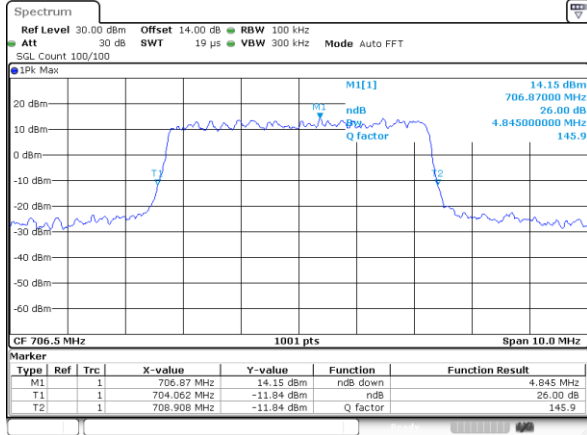

Middle Channel / 5MHz / 16QAM

Highest Channel / 5MHz / QPSK

Highest Channel / 5MHz / 16QAM

LTE Band 13

Middle Channel / 10MHz / QPSK

Middle Channel / 10MHz / 16QAM

LTE Band 17

Lowest Channel / 5MHz / QPSK

Lowest Channel / 5MHz / 16QAM

Middle Channel / 5MHz / QPSK

Middle Channel / 5MHz / 16QAM

Highest Channel / 5MHz / QPSK

Highest Channel / 5MHz / 16QAM

LTE Band 17

Lowest Channel / 10MHz / QPSK

Lowest Channel / 10MHz / 16QAM