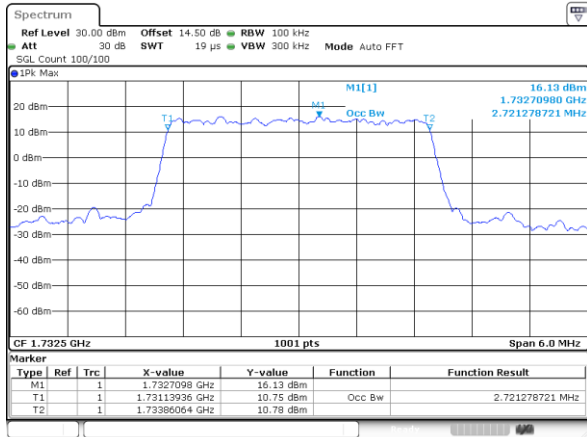

Highest Channel / 20MHz / QPSK

Highest Channel / 20MHz / 16QAM

LTE Band 4

Lowest Channel / 1.4MHz / QPSK

Lowest Channel / 1.4MHz / 16QAM

Middle Channel / 1.4MHz / QPSK

Middle Channel / 1.4MHz / 16QAM

Highest Channel / 1.4MHz / QPSK

Highest Channel / 1.4MHz / 16QAM

LTE Band 4

Lowest Channel / 3MHz / QPSK

Lowest Channel / 3MHz / 16QAM

Middle Channel / 3MHz / QPSK

Middle Channel / 3MHz / 16QAM

Highest Channel / 3MHz / QPSK

Highest Channel / 3MHz / 16QAM

LTE Band 4

Lowest Channel / 5MHz / QPSK

Lowest Channel / 5MHz / 16QAM

Middle Channel / 5MHz / QPSK

Middle Channel / 5MHz / 16QAM

Highest Channel / 5MHz / QPSK

Highest Channel / 5MHz / 16QAM