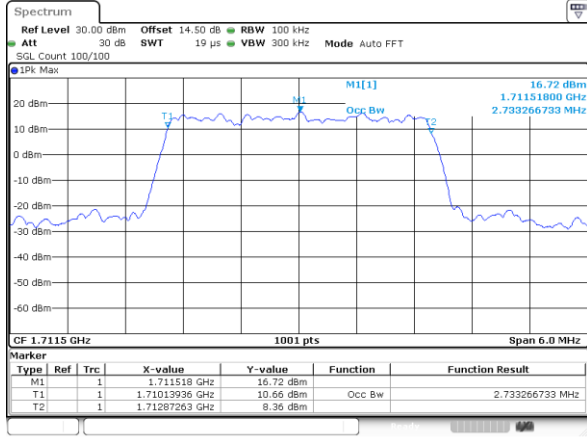

Highest Channel / 20MHz / QPSK

Highest Channel / 20MHz / 16QAM

LTE Band 4

Lowest Channel / 1.4MHz / QPSK

Lowest Channel / 1.4MHz / 16QAM

Middle Channel / 1.4MHz / QPSK

Middle Channel / 1.4MHz / 16QAM

Highest Channel / 1.4MHz / QPSK

Highest Channel / 1.4MHz / 16QAM

LTE Band 4

Lowest Channel / 3MHz / QPSK

Lowest Channel / 3MHz / 16QAM

Middle Channel / 3MHz / QPSK

Middle Channel / 3MHz / 16QAM

Highest Channel / 3MHz / QPSK

Highest Channel / 3MHz / 16QAM