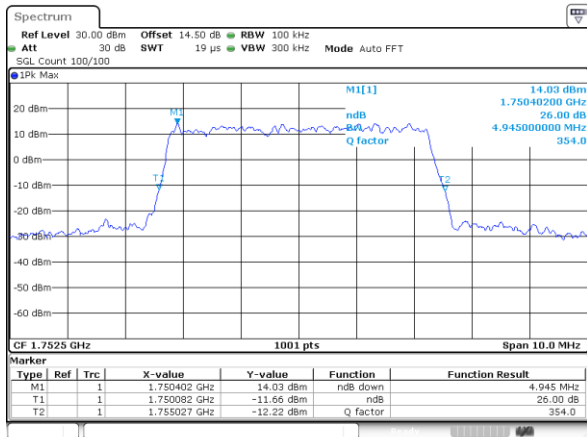

LTE Band 4

Lowest Channel / 5MHz / QPSK

Lowest Channel / 5MHz / 16QAM

Middle Channel / 5MHz / QPSK

Middle Channel / 5MHz / 16QAM

Highest Channel / 5MHz / QPSK

Highest Channel / 5MHz / 16QAM

LTE Band 4

Lowest Channel / 10MHz / QPSK

Lowest Channel / 10MHz / 16QAM

Middle Channel / 10MHz / QPSK

Middle Channel / 10MHz / 16QAM

Highest Channel / 10MHz / QPSK

Highest Channel / 10MHz / 16QAM

LTE Band 4

Lowest Channel / 15MHz / QPSK