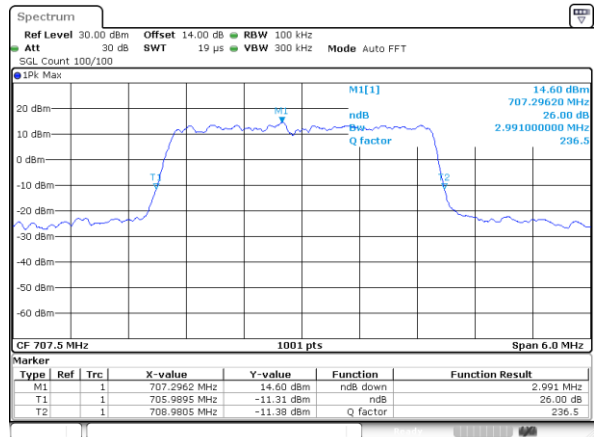

Lowest Channel / 3MHz / QPSK

Lowest Channel / 3MHz / 16QAM

Middle Channel / 3MHz / QPSK

Middle Channel / 3MHz / 16QAM

Highest Channel / 3MHz / QPSK

Highest Channel / 3MHz / 16QAM

LTE Band 12

Lowest Channel / 5MHz / QPSK

Lowest Channel / 5MHz / 16QAM

Middle Channel / 5MHz / QPSK

Middle Channel / 5MHz / 16QAM

Highest Channel / 5MHz / QPSK

Highest Channel / 5MHz / 16QAM

LTE Band 12

Lowest Channel / 10MHz / QPSK

Lowest Channel / 10MHz / 16QAM