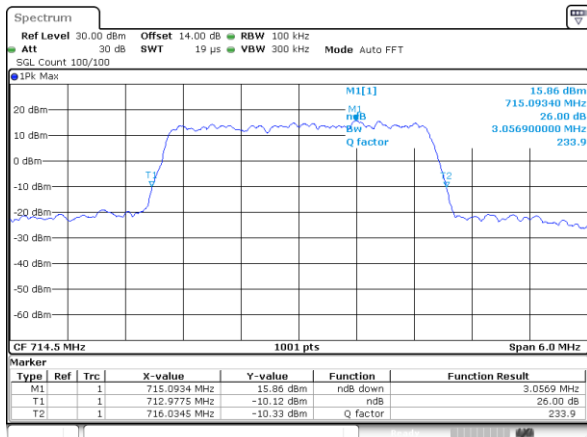

LTE Band 12

Lowest Channel / 1.4MHz / QPSK

Lowest Channel / 1.4MHz / 16QAM

Middle Channel / 1.4MHz / QPSK

Middle Channel / 1.4MHz / 16QAM

Highest Channel / 1.4MHz / QPSK

Highest Channel / 1.4MHz / 16QAM

LTE Band 12

Lowest Channel / 3MHz / QPSK

Lowest Channel / 3MHz / 16QAM

Middle Channel / 3MHz / QPSK

Middle Channel / 3MHz / 16QAM

Highest Channel / 3MHz / QPSK

Highest Channel / 3MHz / 16QAM

LTE Band 12

Lowest Channel / 5MHz / QPSK

Lowest Channel / 5MHz / 16QAM

Middle Channel / 5MHz / QPSK

Middle Channel / 5MHz / 16QAM

Highest Channel / 5MHz / QPSK

Highest Channel / 5MHz / 16QAM

LTE Band 12

Lowest Channel / 10MHz / QPSK

Lowest Channel / 10MHz / 16QAM