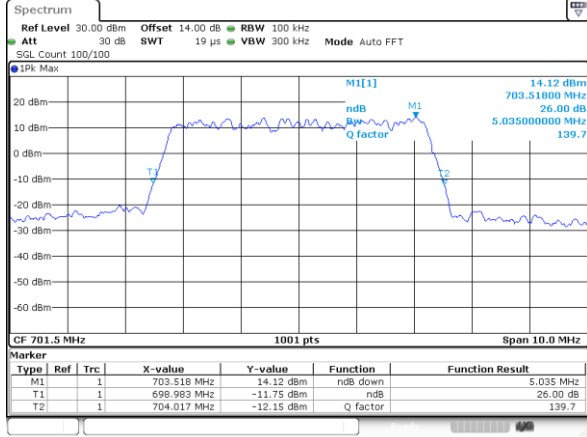

Lowest Channel / 3MHz / QPSK

Lowest Channel / 3MHz / 16QAM

Middle Channel / 3MHz / QPSK

Middle Channel / 3MHz / 16QAM

Highest Channel / 3MHz / QPSK

Highest Channel / 3MHz / 16QAM

LTE Band 12

Lowest Channel / 5MHz / QPSK

Lowest Channel / 5MHz / 16QAM

Middle Channel / 5MHz / QPSK

Middle Channel / 5MHz / 16QAM

Highest Channel / 5MHz / QPSK

Highest Channel / 5MHz / 16QAM

LTE Band 12

Lowest Channel / 10MHz / QPSK

Lowest Channel / 10MHz / 16QAM