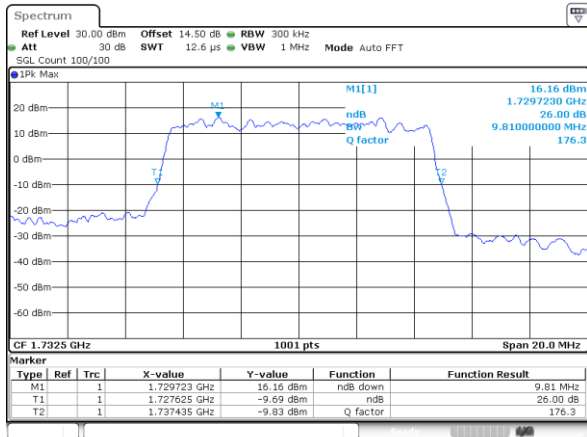

LTE Band 4

Lowest Channel / 5MHz / QPSK

Lowest Channel / 5MHz / 16QAM

Middle Channel / 5MHz / QPSK

Middle Channel / 5MHz / 16QAM

Highest Channel / 5MHz / QPSK

Highest Channel / 5MHz / 16QAM

LTE Band 4

Lowest Channel / 10MHz / QPSK

Lowest Channel / 10MHz / 16QAM

Middle Channel / 10MHz / QPSK

Middle Channel / 10MHz / 16QAM

Highest Channel / 10MHz / QPSK

Highest Channel / 10MHz / 16QAM

LTE Band 4

Lowest Channel / 15MHz / QPSK