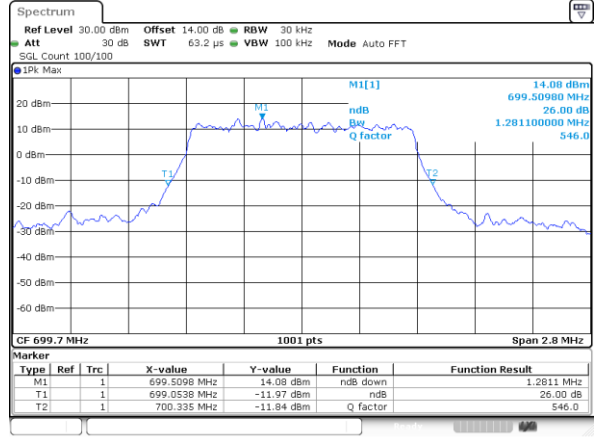

Highest Channel / 3MHz / QPSK

Highest Channel / 3MHz / 16QAM

LTE Band 5

Lowest Channel / 5MHz / QPSK

Lowest Channel / 5MHz / 16QAM

Middle Channel / 5MHz / QPSK

Middle Channel / 5MHz / 16QAM

Highest Channel / 5MHz / QPSK

Highest Channel / 5MHz / 16QAM

LTE Band 5

Lowest Channel / 10MHz / QPSK

Lowest Channel / 10MHz / 16QAM

Middle Channel / 10MHz / QPSK

Middle Channel / 10MHz / 16QAM

Highest Channel / 10MHz / QPSK

Highest Channel / 10MHz / 16QAM

LTE Band 12

Lowest Channel / 1.4MHz / QPSK

Lowest Channel / 1.4MHz / 16QAM

Middle Channel / 1.4MHz / QPSK

Middle Channel / 1.4MHz / 16QAM

Highest Channel / 1.4MHz / QPSK

Highest Channel / 1.4MHz / 16QAM

LTE Band 12