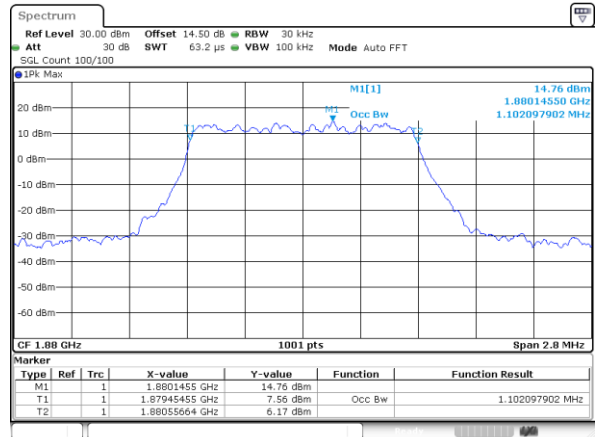

Mode	LTE Band 17 : 99%OBW(MHz)											
	1.4MHz		3MHz		5MHz		10MHz		15MHz		20MHz	
Mod.	QPSK	16QAM	QPSK	16QAM	QPSK	16QAM	QPSK	16QAM	QPSK	16QAM	QPSK	16QAM
Lowest CH	-	-	-	-	4.47	4.48	9.03	9.01	-	-	-	-
Middle CH	-	-	-	-	4.52	4.51	8.93	8.97	-	-	-	-
Highest CH	-	-	-	-	4.48	4.50	9.01	9.01	-	-	-	-

LTE Band 2

Lowest Channel / 1.4MHz / QPSK

Lowest Channel / 1.4MHz / 16QAM

Middle Channel / 1.4MHz / QPSK

Middle Channel / 1.4MHz / 16QAM

Highest Channel / 1.4MHz / QPSK

Highest Channel / 1.4MHz / 16QAM

LTE Band 2

Lowest Channel / 3MHz / QPSK

Lowest Channel / 3MHz / 16QAM

Middle Channel / 3MHz / QPSK

Middle Channel / 3MHz / 16QAM

Highest Channel / 3MHz / QPSK

Highest Channel / 3MHz / 16QAM

LTE Band 2

Lowest Channel / 5MHz / QPSK