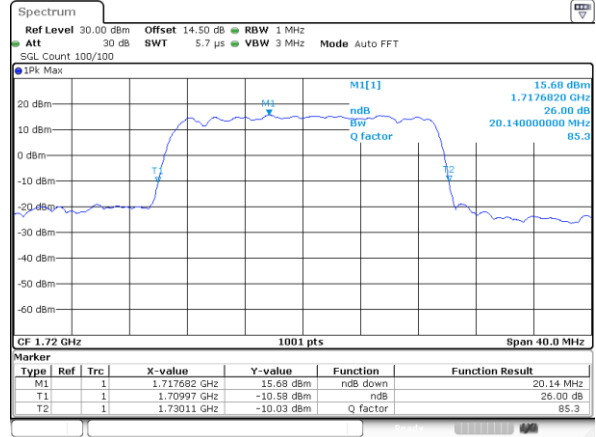

Lowest Channel / 10MHz / QPSK

Lowest Channel / 10MHz / 16QAM

Middle Channel / 10MHz / QPSK

Middle Channel / 10MHz / 16QAM

Highest Channel / 10MHz / QPSK

Highest Channel / 10MHz / 16QAM

LTE Band 4

Lowest Channel / 15MHz / QPSK

Lowest Channel / 15MHz / 16QAM

Middle Channel / 15MHz / QPSK

Middle Channel / 15MHz / 16QAM

Highest Channel / 15MHz / QPSK

Highest Channel / 15MHz / 16QAM

LTE Band 4

Lowest Channel / 20MHz / QPSK

Lowest Channel / 20MHz / 16QAM

Middle Channel / 20MHz / QPSK

Middle Channel / 20MHz / 16QAM

Highest Channel / 20MHz / QPSK

Highest Channel / 20MHz / 16QAM

LTE Band 5

Lowest Channel / 1.4MHz / QPSK

Lowest Channel / 1.4MHz / 16QAM

Middle Channel / 1.4MHz / QPSK