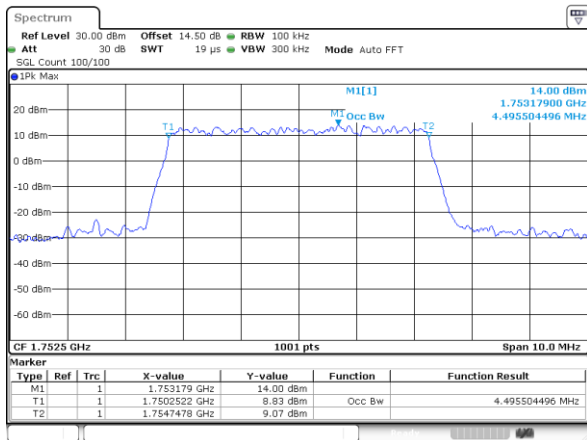

Highest Channel / 1.4MHz / 16QAM

LTE Band 4

Lowest Channel / 3MHz / QPSK

Lowest Channel / 3MHz / 16QAM

Middle Channel / 3MHz / QPSK

Middle Channel / 3MHz / 16QAM

Highest Channel / 3MHz / QPSK

Highest Channel / 3MHz / 16QAM

LTE Band 4

Lowest Channel / 5MHz / QPSK

Lowest Channel / 5MHz / 16QAM

Middle Channel / 5MHz / QPSK

Middle Channel / 5MHz / 16QAM

Highest Channel / 5MHz / QPSK

Highest Channel / 5MHz / 16QAM