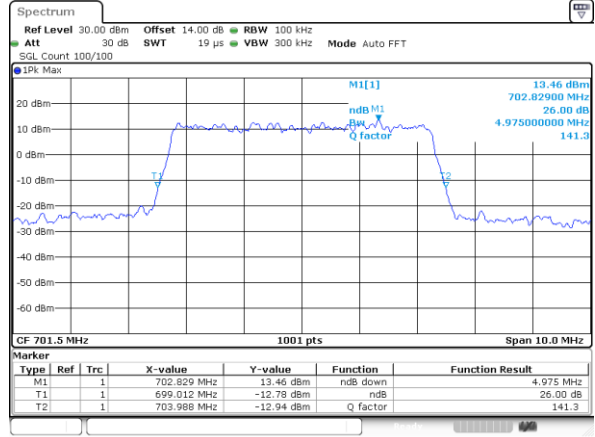

Lowest Channel / 3MHz / QPSK

Lowest Channel / 3MHz / 16QAM

Middle Channel / 3MHz / QPSK

Middle Channel / 3MHz / 16QAM

Highest Channel / 3MHz / QPSK

Highest Channel / 3MHz / 16QAM

LTE Band 12

Lowest Channel / 5MHz / QPSK

Lowest Channel / 5MHz / 16QAM

Middle Channel / 5MHz / QPSK

Middle Channel / 5MHz / 16QAM

Highest Channel / 5MHz / QPSK

Highest Channel / 5MHz / 16QAM

LTE Band 12

Lowest Channel / 10MHz / QPSK

Lowest Channel / 10MHz / 16QAM