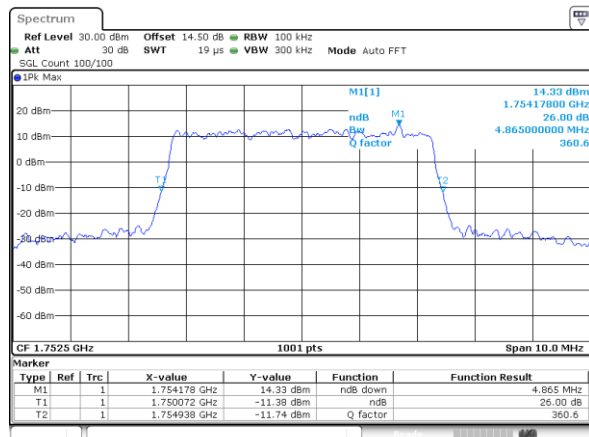

LTE Band 4

Lowest Channel / 5MHz / QPSK

Lowest Channel / 5MHz / 16QAM

Middle Channel / 5MHz / QPSK

Middle Channel / 5MHz / 16QAM

Highest Channel / 5MHz / QPSK

Highest Channel / 5MHz / 16QAM

LTE Band 4

Lowest Channel / 10MHz / QPSK

Lowest Channel / 10MHz / 16QAM

Middle Channel / 10MHz / QPSK

Middle Channel / 10MHz / 16QAM

Highest Channel / 10MHz / QPSK

Highest Channel / 10MHz / 16QAM

LTE Band 4

Lowest Channel / 15MHz / QPSK