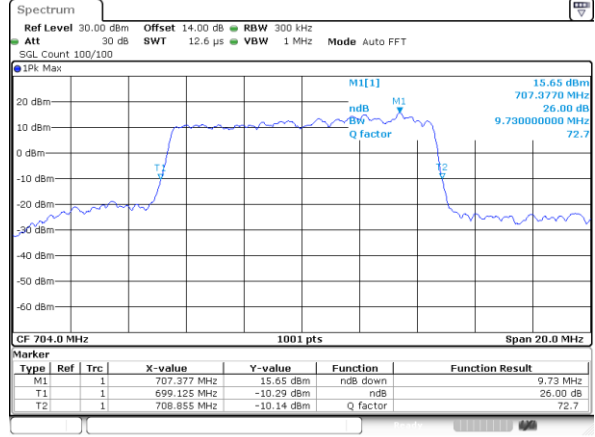

Lowest Channel / 5MHz / 16QAM

Middle Channel / 5MHz / QPSK

Middle Channel / 5MHz / 16QAM

Highest Channel / 5MHz / QPSK

Highest Channel / 5MHz / 16QAM

LTE Band 12

Lowest Channel / 10MHz / QPSK

Lowest Channel / 10MHz / 16QAM

Middle Channel / 10MHz / QPSK

Middle Channel / 10MHz / 16QAM

Highest Channel / 10MHz / QPSK

Highest Channel / 10MHz / 16QAM

LTE Band 13

Lowest Channel / 5MHz / QPSK

Lowest Channel / 5MHz / 16QAM

Middle Channel / 5MHz / QPSK