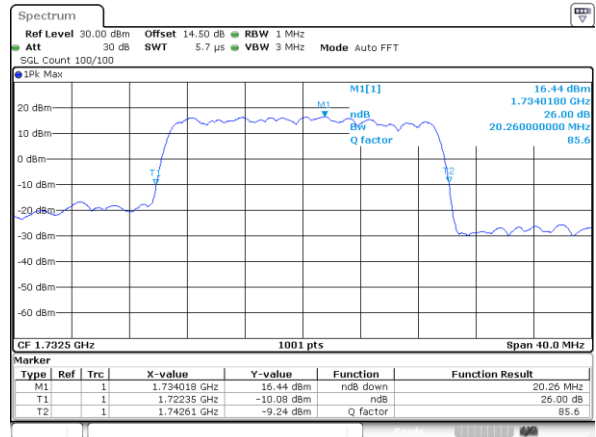

Lowest Channel / 10MHz / QPSK

Lowest Channel / 10MHz / 16QAM

Middle Channel / 10MHz / QPSK

Middle Channel / 10MHz / 16QAM

Highest Channel / 10MHz / QPSK

Highest Channel / 10MHz / 16QAM

LTE Band 4

Lowest Channel / 15MHz / QPSK

Lowest Channel / 15MHz / 16QAM

Middle Channel / 15MHz / QPSK

Middle Channel / 15MHz / 16QAM

Highest Channel / 15MHz / QPSK

Highest Channel / 15MHz / 16QAM

LTE Band 4

Lowest Channel / 20MHz / QPSK

Lowest Channel / 20MHz / 16QAM

Middle Channel / 20MHz / QPSK

Middle Channel / 20MHz / 16QAM

Highest Channel / 20MHz / QPSK

Highest Channel / 20MHz / 16QAM

LTE Band 5

Lowest Channel / 1.4MHz / QPSK

Lowest Channel / 1.4MHz / 16QAM

Middle Channel / 1.4MHz / QPSK