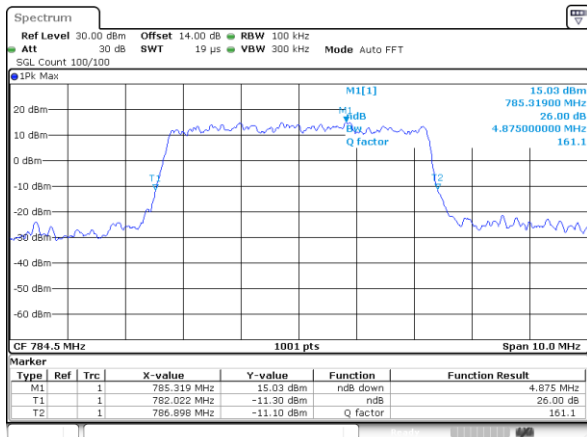

Middle Channel / 10MHz / QPSK

Middle Channel / 10MHz / 16QAM

Highest Channel / 10MHz / QPSK

Highest Channel / 10MHz / 16QAM

LTE Band 13

Lowest Channel / 5MHz / QPSK

Lowest Channel / 5MHz / 16QAM

Middle Channel / 5MHz / QPSK

Middle Channel / 5MHz / 16QAM

Highest Channel / 5MHz / QPSK

Highest Channel / 5MHz / 16QAM

LTE Band 13

Middle Channel / 10MHz / QPSK

Middle Channel / 10MHz / 16QAM

LTE Band 17

Lowest Channel / 5MHz / QPSK