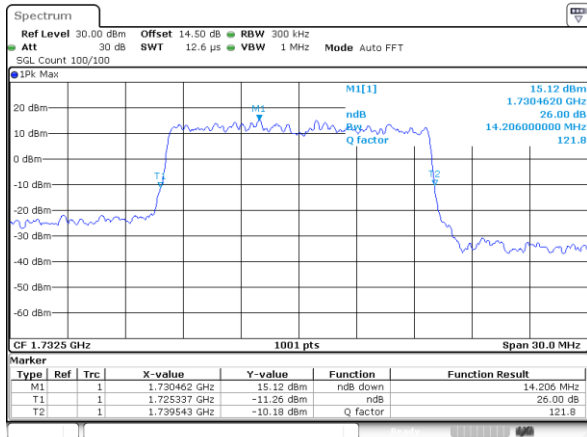

LTE Band 4

Lowest Channel / 5MHz / QPSK

Lowest Channel / 5MHz / 16QAM

Middle Channel / 5MHz / QPSK

Middle Channel / 5MHz / 16QAM

Highest Channel / 5MHz / QPSK

Highest Channel / 5MHz / 16QAM

LTE Band 4

Lowest Channel / 10MHz / QPSK

Lowest Channel / 10MHz / 16QAM

Middle Channel / 10MHz / QPSK

Middle Channel / 10MHz / 16QAM

Highest Channel / 10MHz / QPSK

Highest Channel / 10MHz / 16QAM

LTE Band 4

Lowest Channel / 15MHz / QPSK

Lowest Channel / 15MHz / 16QAM

Middle Channel / 15MHz / QPSK

Middle Channel / 15MHz / 16QAM

Highest Channel / 15MHz / QPSK

Highest Channel / 15MHz / 16QAM

LTE Band 4

Lowest Channel / 20MHz / QPSK

Lowest Channel / 20MHz / 16QAM