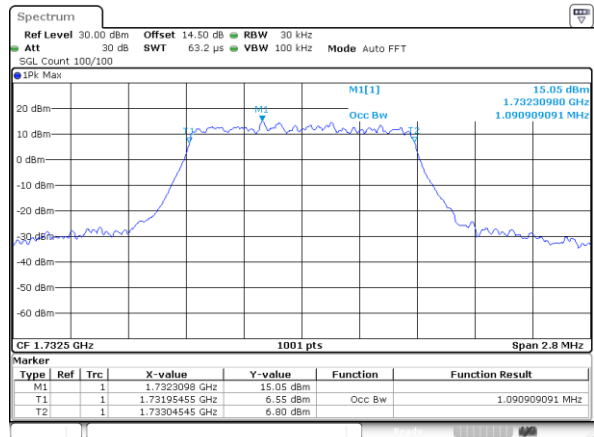

Middle Channel / 15MHz / 16QAM

Highest Channel / 15MHz / QPSK

Highest Channel / 15MHz / 16QAM

LTE Band 2

Lowest Channel / 20MHz / QPSK

Lowest Channel / 20MHz / 16QAM

Middle Channel / 20MHz / QPSK

Middle Channel / 20MHz / 16QAM

Highest Channel / 20MHz / QPSK

Highest Channel / 20MHz / 16QAM

LTE Band 4

Lowest Channel / 1.4MHz / QPSK

Lowest Channel / 1.4MHz / 16QAM

Middle Channel / 1.4MHz / QPSK

Middle Channel / 1.4MHz / 16QAM

Highest Channel / 1.4MHz / QPSK

Highest Channel / 1.4MHz / 16QAM

LTE Band 4

Lowest Channel / 3MHz / QPSK

Lowest Channel / 3MHz / 16QAM

Middle Channel / 3MHz / QPSK

Middle Channel / 3MHz / 16QAM

Highest Channel / 3MHz / QPSK

Highest Channel / 3MHz / 16QAM