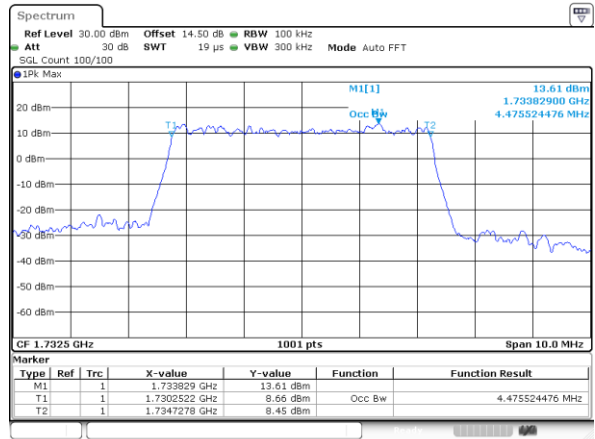

Highest Channel / 1.4MHz / 16QAM

LTE Band 4

Lowest Channel / 3MHz / QPSK

Lowest Channel / 3MHz / 16QAM

Middle Channel / 3MHz / QPSK

Middle Channel / 3MHz / 16QAM

Highest Channel / 3MHz / QPSK

Highest Channel / 3MHz / 16QAM

LTE Band 4

Lowest Channel / 5MHz / QPSK

Lowest Channel / 5MHz / 16QAM

Middle Channel / 5MHz / QPSK

Middle Channel / 5MHz / 16QAM

Highest Channel / 5MHz / QPSK

Highest Channel / 5MHz / 16QAM