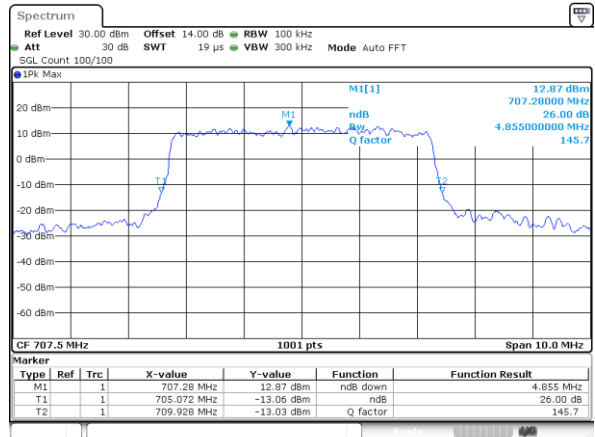

Lowest Channel / 3MHz / QPSK

Lowest Channel / 3MHz / 16QAM

Middle Channel / 3MHz / QPSK

Middle Channel / 3MHz / 16QAM

Highest Channel / 3MHz / QPSK

Highest Channel / 3MHz / 16QAM

LTE Band 12

Lowest Channel / 5MHz / QPSK

Lowest Channel / 5MHz / 16QAM

Middle Channel / 5MHz / QPSK

Middle Channel / 5MHz / 16QAM

Highest Channel / 5MHz / QPSK

Highest Channel / 5MHz / 16QAM

LTE Band 12

Lowest Channel / 10MHz / QPSK

Lowest Channel / 10MHz / 16QAM