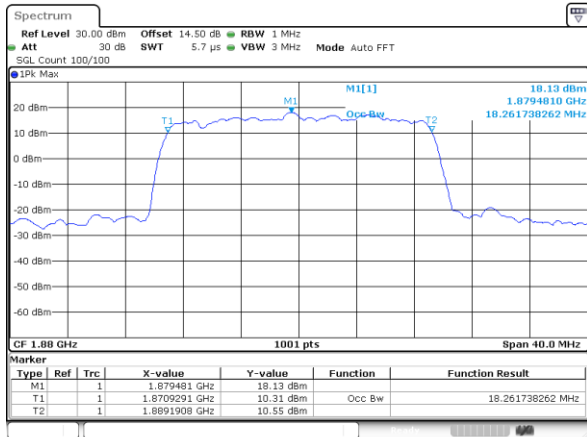

Middle Channel / 10MHz / QPSK

Middle Channel / 10MHz / 16QAM

Highest Channel / 10MHz / QPSK

Highest Channel / 10MHz / 16QAM

LTE Band 2

Lowest Channel / 15MHz / QPSK

Lowest Channel / 15MHz / 16QAM

Middle Channel / 15MHz / QPSK

Middle Channel / 15MHz / 16QAM

Highest Channel / 15MHz / QPSK

Highest Channel / 15MHz / 16QAM

LTE Band 2

Lowest Channel / 20MHz / QPSK

Lowest Channel / 20MHz / 16QAM

Middle Channel / 20MHz / QPSK

Middle Channel / 20MHz / 16QAM

Highest Channel / 20MHz / QPSK

Highest Channel / 20MHz / 16QAM

LTE Band 4

Lowest Channel / 1.4MHz / QPSK

Lowest Channel / 1.4MHz / 16QAM

Middle Channel / 1.4MHz / QPSK

Middle Channel / 1.4MHz / 16QAM

Highest Channel / 1.4MHz / QPSK