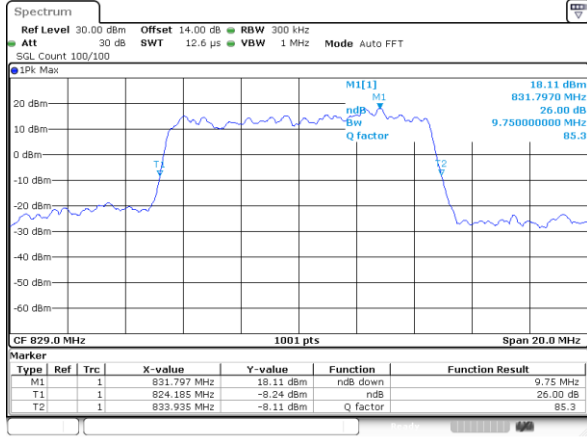

Middle Channel / 1.4MHz / 16QAM

Highest Channel / 1.4MHz / QPSK

Highest Channel / 1.4MHz / 16QAM

LTE Band 5

Lowest Channel / 3MHz / QPSK

Lowest Channel / 3MHz / 16QAM

Middle Channel / 3MHz / QPSK

Middle Channel / 3MHz / 16QAM

Highest Channel / 3MHz / QPSK

Highest Channel / 3MHz / 16QAM

LTE Band 5

Lowest Channel / 5MHz / QPSK

Lowest Channel / 5MHz / 16QAM

Middle Channel / 5MHz / QPSK

Middle Channel / 5MHz / 16QAM

Highest Channel / 5MHz / QPSK

Highest Channel / 5MHz / 16QAM

LTE Band 5

Lowest Channel / 10MHz / QPSK

Lowest Channel / 10MHz / 16QAM

Middle Channel / 10MHz / QPSK

Middle Channel / 10MHz / 16QAM

Highest Channel / 10MHz / QPSK

Highest Channel / 10MHz / 16QAM