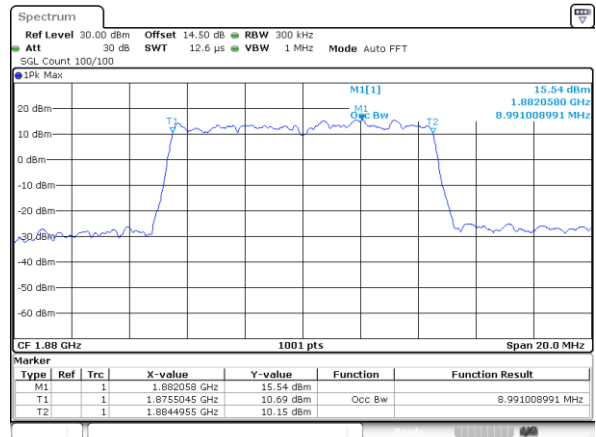

Lowest Channel / 3MHz / QPSK

Lowest Channel / 3MHz / 16QAM

Middle Channel / 3MHz / QPSK

Middle Channel / 3MHz / 16QAM

Highest Channel / 3MHz / QPSK

Highest Channel / 3MHz / 16QAM

LTE Band 2

Lowest Channel / 5MHz / QPSK

Lowest Channel / 5MHz / 16QAM

Middle Channel / 5MHz / QPSK

Middle Channel / 5MHz / 16QAM

Highest Channel / 5MHz / QPSK

Highest Channel / 5MHz / 16QAM

LTE Band 2

Lowest Channel / 10MHz / QPSK

Lowest Channel / 10MHz / 16QAM

Middle Channel / 10MHz / QPSK

Middle Channel / 10MHz / 16QAM

Highest Channel / 10MHz / QPSK

Highest Channel / 10MHz / 16QAM

LTE Band 2

Lowest Channel / 15MHz / QPSK

Lowest Channel / 15MHz / 16QAM

Middle Channel / 15MHz / QPSK