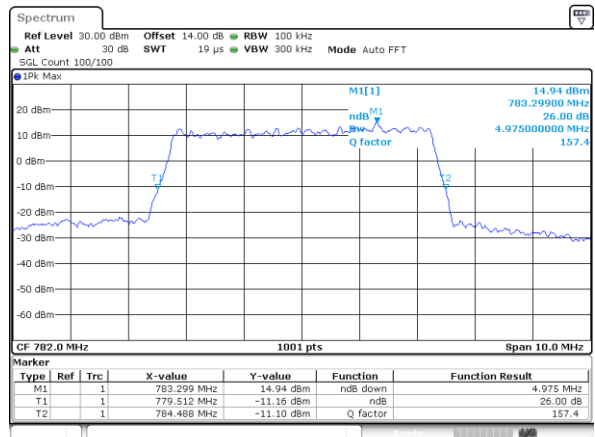

Middle Channel / 10MHz / QPSK

Middle Channel / 10MHz / 16QAM

Highest Channel / 10MHz / QPSK

Highest Channel / 10MHz / 16QAM

LTE Band 13

Lowest Channel / 5MHz / QPSK

Lowest Channel / 5MHz / 16QAM

Middle Channel / 5MHz / QPSK

Middle Channel / 5MHz / 16QAM

Highest Channel / 5MHz / QPSK

Highest Channel / 5MHz / 16QAM

LTE Band 13

Middle Channel / 10MHz / QPSK

Middle Channel / 10MHz / 16QAM

LTE Band 17

Lowest Channel / 5MHz / QPSK