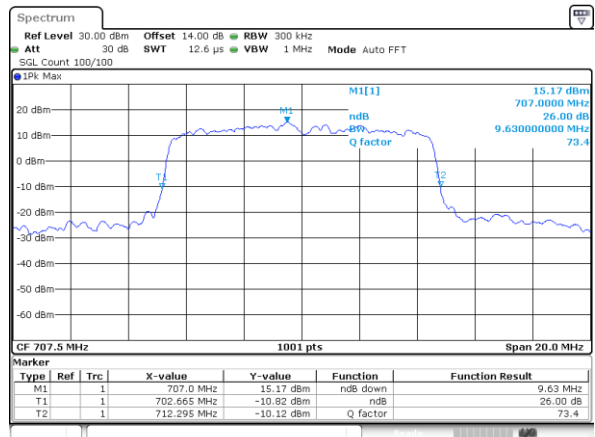

Lowest Channel / 5MHz / 16QAM

Middle Channel / 5MHz / QPSK

Middle Channel / 5MHz / 16QAM

Highest Channel / 5MHz / QPSK

Highest Channel / 5MHz / 16QAM

LTE Band 12

Lowest Channel / 10MHz / QPSK

Lowest Channel / 10MHz / 16QAM

Middle Channel / 10MHz / QPSK

Middle Channel / 10MHz / 16QAM

Highest Channel / 10MHz / QPSK

Highest Channel / 10MHz / 16QAM

LTE Band 13

Lowest Channel / 5MHz / QPSK

Lowest Channel / 5MHz / 16QAM

Middle Channel / 5MHz / QPSK