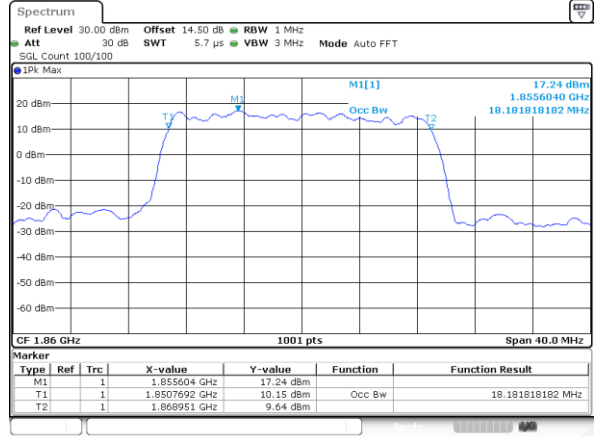

Middle Channel / 10MHz / QPSK

Middle Channel / 10MHz / 16QAM

Highest Channel / 10MHz / QPSK

Highest Channel / 10MHz / 16QAM

LTE Band 2

Lowest Channel / 15MHz / QPSK

Lowest Channel / 15MHz / 16QAM

Middle Channel / 15MHz / QPSK

Middle Channel / 15MHz / 16QAM

Highest Channel / 15MHz / QPSK

Highest Channel / 15MHz / 16QAM

LTE Band 2

Lowest Channel / 20MHz / QPSK

Lowest Channel / 20MHz / 16QAM

Middle Channel / 20MHz / QPSK

Middle Channel / 20MHz / 16QAM

Highest Channel / 20MHz / QPSK

Highest Channel / 20MHz / 16QAM

LTE Band 4

Lowest Channel / 1.4MHz / QPSK

Lowest Channel / 1.4MHz / 16QAM

Middle Channel / 1.4MHz / QPSK

Middle Channel / 1.4MHz / 16QAM

Highest Channel / 1.4MHz / QPSK