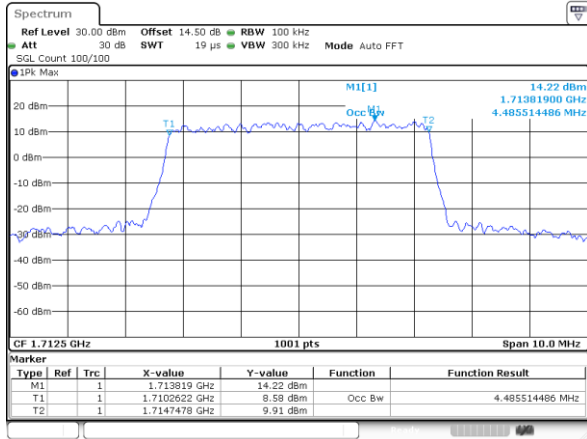

Highest Channel / 20MHz / QPSK

Highest Channel / 20MHz / 16QAM

LTE Band 4

Lowest Channel / 1.4MHz / QPSK

Lowest Channel / 1.4MHz / 16QAM

Middle Channel / 1.4MHz / QPSK

Middle Channel / 1.4MHz / 16QAM

Highest Channel / 1.4MHz / QPSK

Highest Channel / 1.4MHz / 16QAM

LTE Band 4

Lowest Channel / 3MHz / QPSK

Lowest Channel / 3MHz / 16QAM

Middle Channel / 3MHz / QPSK

Middle Channel / 3MHz / 16QAM

Highest Channel / 3MHz / QPSK

Highest Channel / 3MHz / 16QAM

LTE Band 4

Lowest Channel / 5MHz / QPSK

Lowest Channel / 5MHz / 16QAM

Middle Channel / 5MHz / QPSK

Middle Channel / 5MHz / 16QAM

Highest Channel / 5MHz / QPSK

Highest Channel / 5MHz / 16QAM