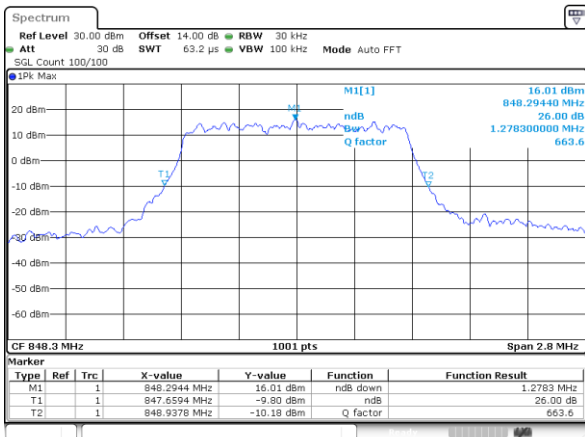

Lowest Channel / 15MHz / 16QAM

Middle Channel / 15MHz / QPSK

Middle Channel / 15MHz / 16QAM

Highest Channel / 15MHz / QPSK

Highest Channel / 15MHz / 16QAM

LTE Band 4

Lowest Channel / 20MHz / QPSK

Lowest Channel / 20MHz / 16QAM

Middle Channel / 20MHz / QPSK

Middle Channel / 20MHz / 16QAM

Highest Channel / 20MHz / QPSK

Highest Channel / 20MHz / 16QAM

LTE Band 5

Lowest Channel / 1.4MHz / QPSK

Lowest Channel / 1.4MHz / 16QAM

Middle Channel / 1.4MHz / QPSK

Middle Channel / 1.4MHz / 16QAM

Highest Channel / 1.4MHz / QPSK

Highest Channel / 1.4MHz / 16QAM

LTE Band 5

Lowest Channel / 3MHz / QPSK

Lowest Channel / 3MHz / 16QAM

Middle Channel / 3MHz / QPSK

Middle Channel / 3MHz / 16QAM

Highest Channel / 3MHz / QPSK

Highest Channel / 3MHz / 16QAM

LTE Band 5

Lowest Channel / 5MHz / QPSK

Lowest Channel / 5MHz / 16QAM

Middle Channel / 5MHz / QPSK

Middle Channel / 5MHz / 16QAM

Highest Channel / 5MHz / QPSK