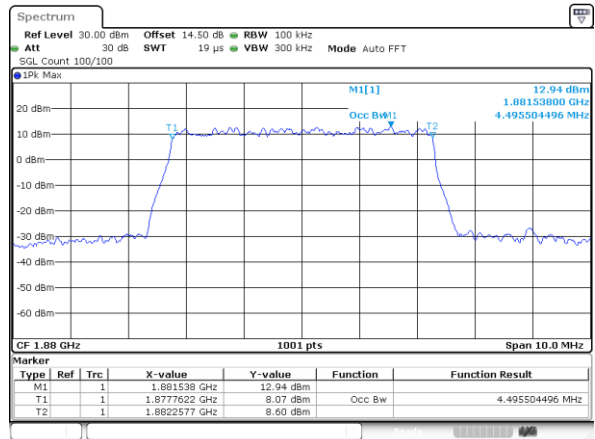

LTE Band 2

Lowest Channel / 1.4MHz / QPSK

Lowest Channel / 1.4MHz / 16QAM

Middle Channel / 1.4MHz / QPSK

Middle Channel / 1.4MHz / 16QAM

Highest Channel / 1.4MHz / QPSK

Highest Channel / 1.4MHz / 16QAM

LTE Band 2

Lowest Channel / 3MHz / QPSK

Lowest Channel / 3MHz / 16QAM

Middle Channel / 3MHz / QPSK

Middle Channel / 3MHz / 16QAM

Highest Channel / 3MHz / QPSK

Highest Channel / 3MHz / 16QAM

LTE Band 2

Lowest Channel / 5MHz / QPSK

Lowest Channel / 5MHz / 16QAM

Middle Channel / 5MHz / QPSK

Middle Channel / 5MHz / 16QAM

Highest Channel / 5MHz / QPSK

Highest Channel / 5MHz / 16QAM

LTE Band 2

Lowest Channel / 10MHz / QPSK

Lowest Channel / 10MHz / 16QAM