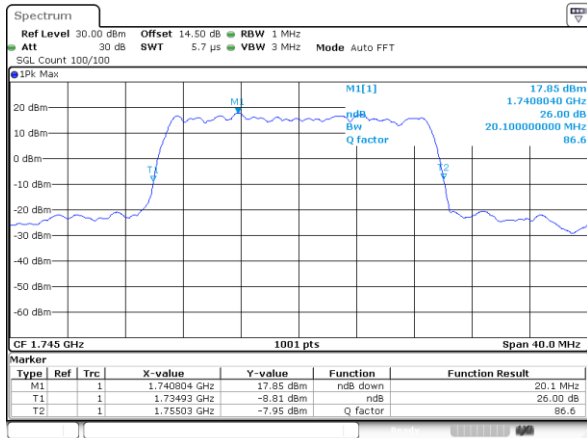

Lowest Channel / 10MHz / QPSK

Lowest Channel / 10MHz / 16QAM

Middle Channel / 10MHz / QPSK

Middle Channel / 10MHz / 16QAM

Highest Channel / 10MHz / QPSK

Highest Channel / 10MHz / 16QAM

LTE Band 4

Lowest Channel / 15MHz / QPSK

Lowest Channel / 15MHz / 16QAM

Middle Channel / 15MHz / QPSK

Middle Channel / 15MHz / 16QAM

Highest Channel / 15MHz / QPSK

Highest Channel / 15MHz / 16QAM

LTE Band 4

Lowest Channel / 20MHz / QPSK

Lowest Channel / 20MHz / 16QAM

Middle Channel / 20MHz / QPSK

Middle Channel / 20MHz / 16QAM

Highest Channel / 20MHz / QPSK

Highest Channel / 20MHz / 16QAM

LTE Band 5

Lowest Channel / 1.4MHz / QPSK

Lowest Channel / 1.4MHz / 16QAM

Middle Channel / 1.4MHz / QPSK