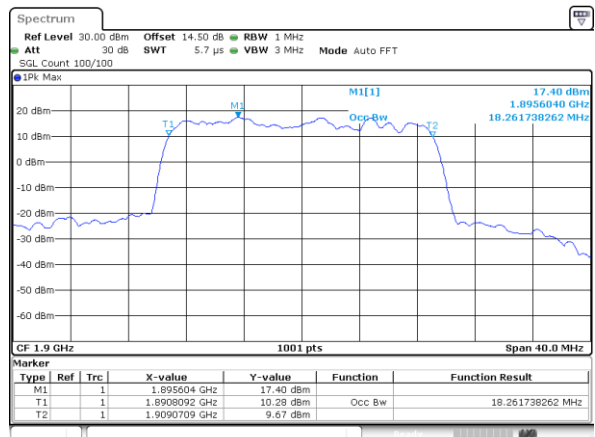

Middle Channel / 10MHz / QPSK

Middle Channel / 10MHz / 16QAM

Highest Channel / 10MHz / QPSK

Highest Channel / 10MHz / 16QAM

LTE Band 2

Lowest Channel / 15MHz / QPSK

Lowest Channel / 15MHz / 16QAM

Middle Channel / 15MHz / QPSK

Middle Channel / 15MHz / 16QAM

Highest Channel / 15MHz / QPSK

Highest Channel / 15MHz / 16QAM

LTE Band 2

Lowest Channel / 20MHz / QPSK

Lowest Channel / 20MHz / 16QAM

Middle Channel / 20MHz / QPSK

Middle Channel / 20MHz / 16QAM

Highest Channel / 20MHz / QPSK

Highest Channel / 20MHz / 16QAM

LTE Band 4

Lowest Channel / 1.4MHz / QPSK

Lowest Channel / 1.4MHz / 16QAM

Middle Channel / 1.4MHz / QPSK

Middle Channel / 1.4MHz / 16QAM

Highest Channel / 1.4MHz / QPSK