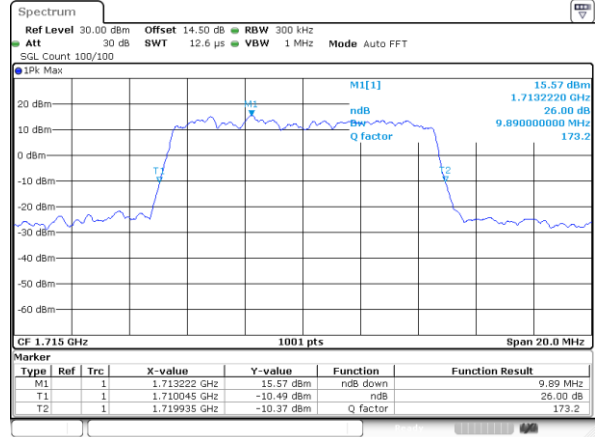

LTE Band 4

Lowest Channel / 5MHz / QPSK

Lowest Channel / 5MHz / 16QAM

Middle Channel / 5MHz / QPSK

Middle Channel / 5MHz / 16QAM

Highest Channel / 5MHz / QPSK

Highest Channel / 5MHz / 16QAM

LTE Band 4

Lowest Channel / 10MHz / QPSK

Lowest Channel / 10MHz / 16QAM

Middle Channel / 10MHz / QPSK

Middle Channel / 10MHz / 16QAM

Highest Channel / 10MHz / QPSK

Highest Channel / 10MHz / 16QAM

LTE Band 4

Lowest Channel / 15MHz / QPSK

Lowest Channel / 15MHz / 16QAM

Middle Channel / 15MHz / QPSK

Middle Channel / 15MHz / 16QAM

Highest Channel / 15MHz / QPSK

Highest Channel / 15MHz / 16QAM

LTE Band 4

Lowest Channel / 20MHz / QPSK

Lowest Channel / 20MHz / 16QAM