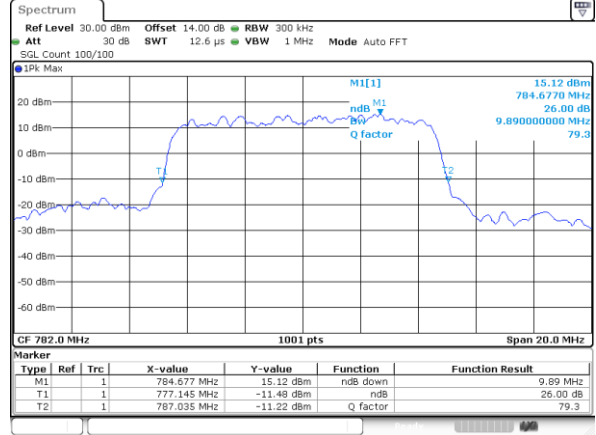

Middle Channel / 5MHz / 16QAM

Highest Channel / 5MHz / QPSK

Highest Channel / 5MHz / 16QAM

LTE Band 13

Middle Channel / 10MHz / QPSK

Middle Channel / 10MHz / 16QAM

LTE Band 17

Lowest Channel / 5MHz / QPSK

Lowest Channel / 5MHz / 16QAM

Middle Channel / 5MHz / QPSK

Middle Channel / 5MHz / 16QAM

Highest Channel / 5MHz / QPSK

Highest Channel / 5MHz / 16QAM

LTE Band 17

Lowest Channel / 10MHz / QPSK

Lowest Channel / 10MHz / 16QAM