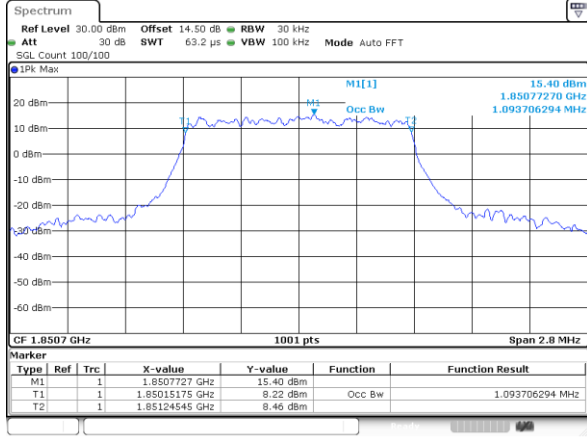

LTE Band 2

Lowest Channel / 1.4MHz / QPSK