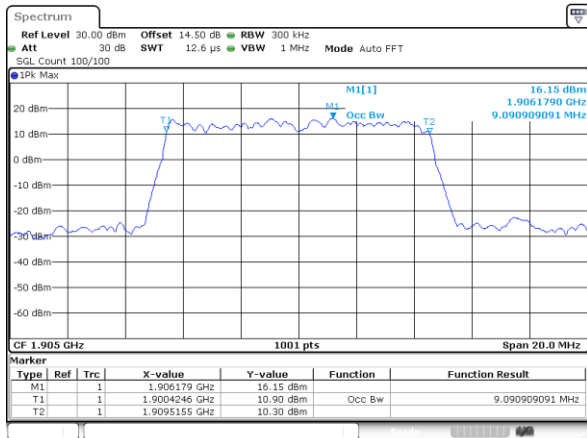

Lowest Channel / 3MHz / QPSK

Lowest Channel / 3MHz / 16QAM

Middle Channel / 3MHz / QPSK

Middle Channel / 3MHz / 16QAM

Highest Channel / 3MHz / QPSK

Highest Channel / 3MHz / 16QAM

LTE Band 2

Lowest Channel / 5MHz / QPSK

Lowest Channel / 5MHz / 16QAM

Middle Channel / 5MHz / QPSK

Middle Channel / 5MHz / 16QAM

Highest Channel / 5MHz / QPSK

Highest Channel / 5MHz / 16QAM

LTE Band 2

Lowest Channel / 10MHz / QPSK

Lowest Channel / 10MHz / 16QAM

Middle Channel / 10MHz / QPSK

Middle Channel / 10MHz / 16QAM

Highest Channel / 10MHz / QPSK

Highest Channel / 10MHz / 16QAM

LTE Band 2

Lowest Channel / 15MHz / QPSK

Lowest Channel / 15MHz / 16QAM

Middle Channel / 15MHz / QPSK