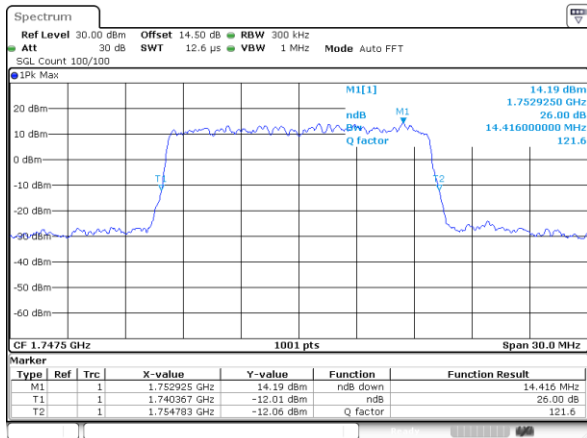

Lowest Channel / 10MHz / QPSK

Lowest Channel / 10MHz / 16QAM

Middle Channel / 10MHz / QPSK

Middle Channel / 10MHz / 16QAM

Highest Channel / 10MHz / QPSK

Highest Channel / 10MHz / 16QAM

LTE Band 4

Lowest Channel / 15MHz / QPSK

Lowest Channel / 15MHz / 16QAM

Middle Channel / 15MHz / QPSK

Middle Channel / 15MHz / 16QAM

Highest Channel / 15MHz / QPSK

Highest Channel / 15MHz / 16QAM

LTE Band 4

Lowest Channel / 20MHz / QPSK

Lowest Channel / 20MHz / 16QAM

Middle Channel / 20MHz / QPSK

Middle Channel / 20MHz / 16QAM

Highest Channel / 20MHz / QPSK

Highest Channel / 20MHz / 16QAM

LTE Band 5

Lowest Channel / 1.4MHz / QPSK

Lowest Channel / 1.4MHz / 16QAM

Middle Channel / 1.4MHz / QPSK