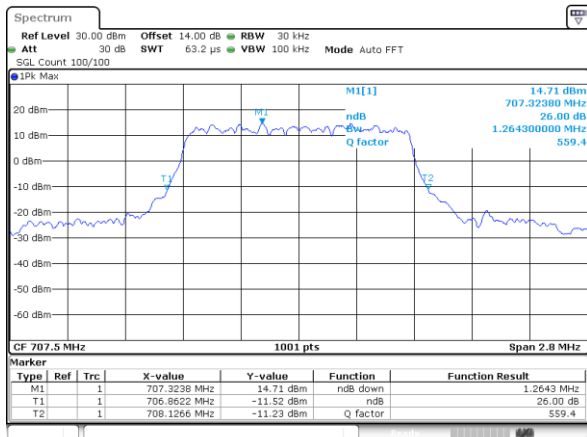

Highest Channel / 5MHz / 16QAM

LTE Band 5

Lowest Channel / 10MHz / QPSK

Lowest Channel / 10MHz / 16QAM

Middle Channel / 10MHz / QPSK

Middle Channel / 10MHz / 16QAM

Highest Channel / 10MHz / QPSK

Highest Channel / 10MHz / 16QAM

LTE Band 12

Lowest Channel / 1.4MHz / QPSK

Lowest Channel / 1.4MHz / 16QAM

Middle Channel / 1.4MHz / QPSK

Middle Channel / 1.4MHz / 16QAM

Highest Channel / 1.4MHz / QPSK

Highest Channel / 1.4MHz / 16QAM

LTE Band 12

Lowest Channel / 3MHz / QPSK

Lowest Channel / 3MHz / 16QAM

Middle Channel / 3MHz / QPSK

Middle Channel / 3MHz / 16QAM

Highest Channel / 3MHz / QPSK

Highest Channel / 3MHz / 16QAM

LTE Band 12

Lowest Channel / 5MHz / QPSK