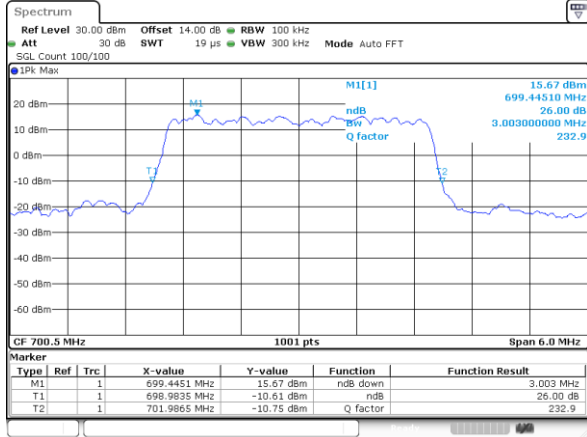

Highest Channel / 5MHz / 16QAM

LTE Band 5

Lowest Channel / 10MHz / QPSK

Lowest Channel / 10MHz / 16QAM

Middle Channel / 10MHz / QPSK

Middle Channel / 10MHz / 16QAM

Highest Channel / 10MHz / QPSK

Highest Channel / 10MHz / 16QAM

LTE Band 12

Lowest Channel / 1.4MHz / QPSK

Lowest Channel / 1.4MHz / 16QAM

Middle Channel / 1.4MHz / QPSK

Middle Channel / 1.4MHz / 16QAM

Highest Channel / 1.4MHz / QPSK

Highest Channel / 1.4MHz / 16QAM

LTE Band 12

Lowest Channel / 3MHz / QPSK

Lowest Channel / 3MHz / 16QAM

Middle Channel / 3MHz / QPSK

Middle Channel / 3MHz / 16QAM

Highest Channel / 3MHz / QPSK

Highest Channel / 3MHz / 16QAM

LTE Band 12

Lowest Channel / 5MHz / QPSK