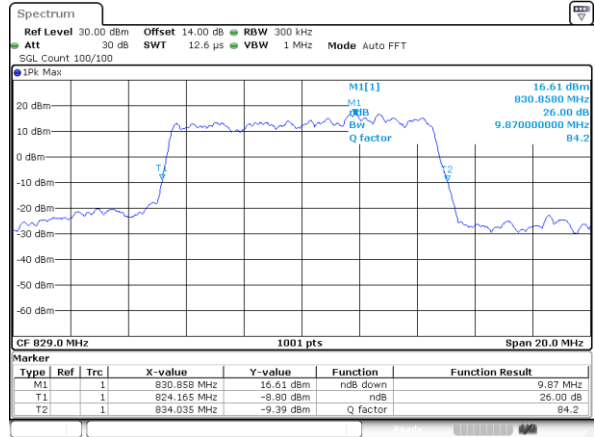

Highest Channel / 3MHz / QPSK

Highest Channel / 3MHz / 16QAM

LTE Band 5

Lowest Channel / 5MHz / QPSK

Lowest Channel / 5MHz / 16QAM

Middle Channel / 5MHz / QPSK

Middle Channel / 5MHz / 16QAM

Highest Channel / 5MHz / QPSK

Highest Channel / 5MHz / 16QAM

LTE Band 5

Lowest Channel / 10MHz / QPSK

Lowest Channel / 10MHz / 16QAM

Middle Channel / 10MHz / QPSK

Middle Channel / 10MHz / 16QAM

Highest Channel / 10MHz / QPSK

Highest Channel / 10MHz / 16QAM

LTE Band 12

Lowest Channel / 1.4MHz / QPSK

Lowest Channel / 1.4MHz / 16QAM

Middle Channel / 1.4MHz / QPSK

Middle Channel / 1.4MHz / 16QAM

Highest Channel / 1.4MHz / QPSK

Highest Channel / 1.4MHz / 16QAM

LTE Band 12