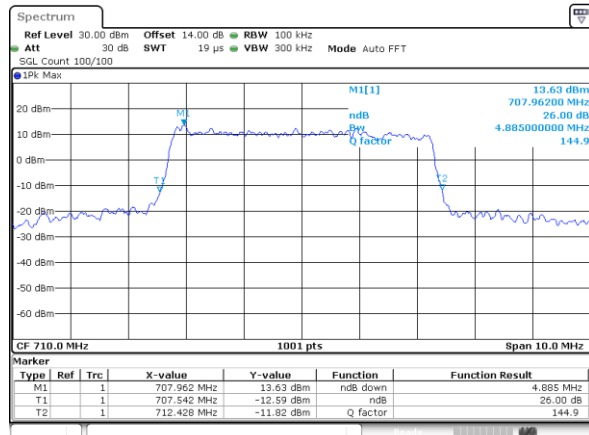

Middle Channel / 5MHz / 16QAM

Highest Channel / 5MHz / QPSK

Highest Channel / 5MHz / 16QAM

LTE Band 13

Middle Channel / 10MHz / QPSK

Middle Channel / 10MHz / 16QAM

LTE Band 17

Lowest Channel / 5MHz / QPSK

Lowest Channel / 5MHz / 16QAM

Middle Channel / 5MHz / QPSK

Middle Channel / 5MHz / 16QAM

Highest Channel / 5MHz / QPSK

Highest Channel / 5MHz / 16QAM

LTE Band 17

Lowest Channel / 10MHz / QPSK

Lowest Channel / 10MHz / 16QAM