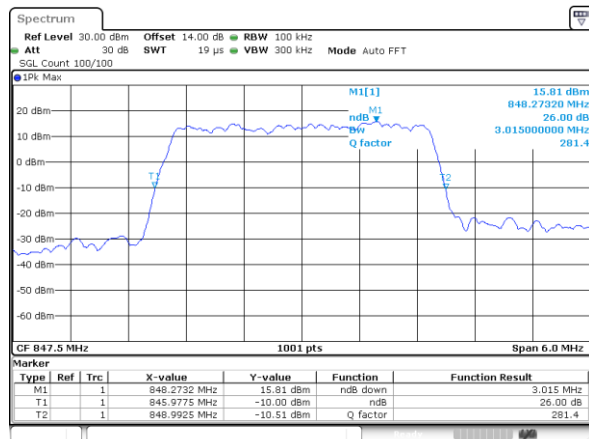

Middle Channel / 1.4MHz / 16QAM

Highest Channel / 1.4MHz / QPSK

Highest Channel / 1.4MHz / 16QAM

LTE Band 5

Lowest Channel / 3MHz / QPSK

Lowest Channel / 3MHz / 16QAM

Middle Channel / 3MHz / QPSK

Middle Channel / 3MHz / 16QAM

Highest Channel / 3MHz / QPSK

Highest Channel / 3MHz / 16QAM

LTE Band 5

Lowest Channel / 5MHz / QPSK

Lowest Channel / 5MHz / 16QAM

Middle Channel / 5MHz / QPSK

Middle Channel / 5MHz / 16QAM

Highest Channel / 5MHz / QPSK