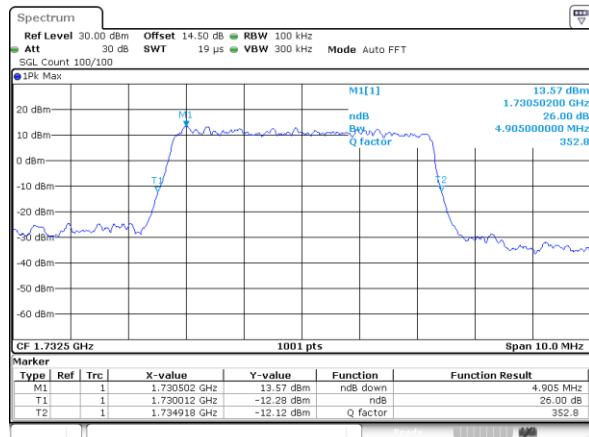

LTE Band 4

Lowest Channel / 5MHz / QPSK

Lowest Channel / 5MHz / 16QAM

Middle Channel / 5MHz / QPSK

Middle Channel / 5MHz / 16QAM

Highest Channel / 5MHz / QPSK

Highest Channel / 5MHz / 16QAM

LTE Band 4

Lowest Channel / 10MHz / QPSK

Lowest Channel / 10MHz / 16QAM

Middle Channel / 10MHz / QPSK

Middle Channel / 10MHz / 16QAM

Highest Channel / 10MHz / QPSK

Highest Channel / 10MHz / 16QAM

LTE Band 4

Lowest Channel / 15MHz / QPSK