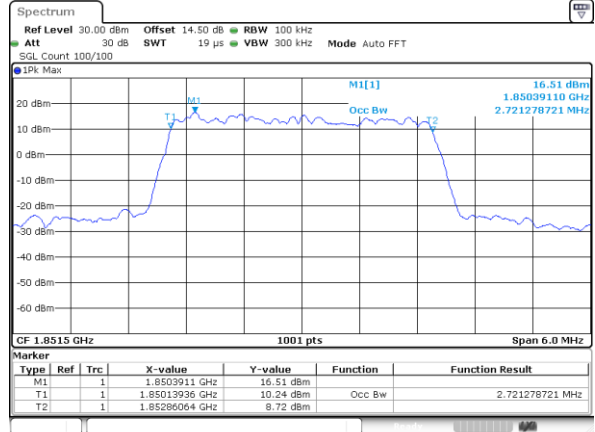

Mode	LTE Band 17 : 99%OBW(MHz)											
	1.4MHz		3MHz		5MHz		10MHz		15MHz		20MHz	
Mod.	QPSK	16QAM	QPSK	16QAM	QPSK	16QAM	QPSK	16QAM	QPSK	16QAM	QPSK	16QAM
Lowest CH	-	-	-	-	4.47	4.48	9.03	9.01	-	-	-	-
Middle CH	-	-	-	-	4.52	4.51	8.93	8.97	-	-	-	-
Highest CH	-	-	-	-	4.48	4.50	9.01	9.01	-	-	-	-

LTE Band 2

Lowest Channel / 1.4MHz / QPSK

Lowest Channel / 1.4MHz / 16QAM

Middle Channel / 1.4MHz / QPSK

Middle Channel / 1.4MHz / 16QAM

Highest Channel / 1.4MHz / QPSK

Highest Channel / 1.4MHz / 16QAM

LTE Band 2

Lowest Channel / 3MHz / QPSK

Lowest Channel / 3MHz / 16QAM

Middle Channel / 3MHz / QPSK

Middle Channel / 3MHz / 16QAM

Highest Channel / 3MHz / QPSK

Highest Channel / 3MHz / 16QAM

LTE Band 2

Lowest Channel / 5MHz / QPSK