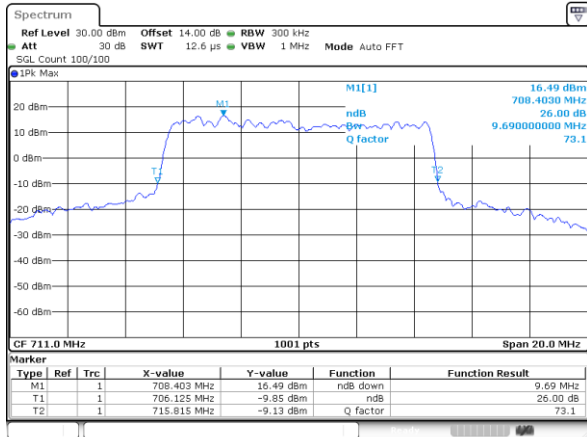

Middle Channel / 5MHz / 16QAM

Highest Channel / 5MHz / QPSK

Highest Channel / 5MHz / 16QAM

LTE Band 13

Middle Channel / 10MHz / QPSK

Middle Channel / 10MHz / 16QAM

LTE Band 17

Lowest Channel / 5MHz / QPSK

Lowest Channel / 5MHz / 16QAM

Middle Channel / 5MHz / QPSK

Middle Channel / 5MHz / 16QAM

Highest Channel / 5MHz / QPSK

Highest Channel / 5MHz / 16QAM

LTE Band 17

Lowest Channel / 10MHz / QPSK

Lowest Channel / 10MHz / 16QAM

Middle Channel / 10MHz / QPSK

Middle Channel / 10MHz / 16QAM

Highest Channel / 10MHz / QPSK

Highest Channel / 10MHz / 16QAM

Occupied Bandwidth

Mode	LTE Band 2 : 99%OBW(MHz)											
	1.4MHz		3MHz		5MHz		10MHz		15MHz		20MHz	
Mod.	QPSK	16QAM	QPSK	16QAM	QPSK	16QAM	QPSK	16QAM	QPSK	16QAM	QPSK	16QAM
Lowest CH	1.09	1.09	2.70	2.72	4.49	4.50	9.03	8.99	13.46	13.46	18.22	18.18
Middle CH	1.09	1.10	2.72	2.71	4.50	4.50	9.05	8.99	13.43	13.46	18.26	18.22
Highest CH	1.09	1.10	2.72	2.72	4.48	4.51	9.09	9.01	13.40	13.43	18.22	18.26

Mode	LTE Band 4 : 99%OBW(MHz)											
	1.4MHz		3MHz		5MHz		10MHz		15MHz		20MHz	
Mod.	QPSK	16QAM	QPSK	16QAM	QPSK	16QAM	QPSK	16QAM	QPSK	16QAM	QPSK	16QAM
Lowest CH	1.09	1.10	2.73	2.72	4.49	4.50	9.11	8.99	13.46	13.40	18.26	18.22
Middle CH	1.09	1.09	2.72	2.71	4.49	4.48	8.99	9.01	13.40	13.40	18.18	18.26
Highest CH	1.09	1.09	2.72	2.73	4.50	4.52	9.03	9.03	13.40	13.40	18.34	18.42