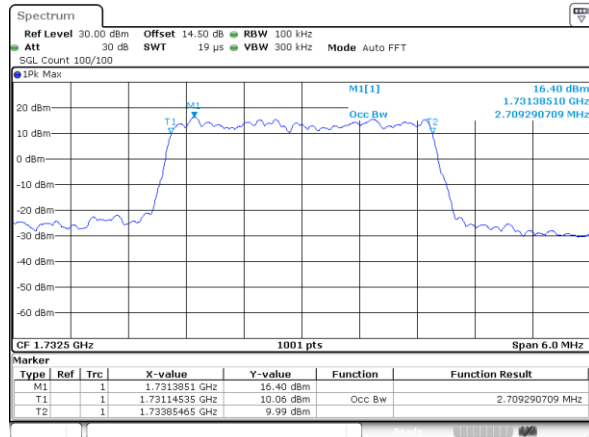

Highest Channel / 20MHz / QPSK

Highest Channel / 20MHz / 16QAM

LTE Band 4

Lowest Channel / 1.4MHz / QPSK

Lowest Channel / 1.4MHz / 16QAM

Middle Channel / 1.4MHz / QPSK

Middle Channel / 1.4MHz / 16QAM

Highest Channel / 1.4MHz / QPSK

Highest Channel / 1.4MHz / 16QAM

LTE Band 4

Lowest Channel / 3MHz / QPSK

Lowest Channel / 3MHz / 16QAM

Middle Channel / 3MHz / QPSK

Middle Channel / 3MHz / 16QAM

Highest Channel / 3MHz / QPSK

Highest Channel / 3MHz / 16QAM

LTE Band 4

Lowest Channel / 5MHz / QPSK

Lowest Channel / 5MHz / 16QAM

Middle Channel / 5MHz / QPSK

Middle Channel / 5MHz / 16QAM

Highest Channel / 5MHz / QPSK

Highest Channel / 5MHz / 16QAM