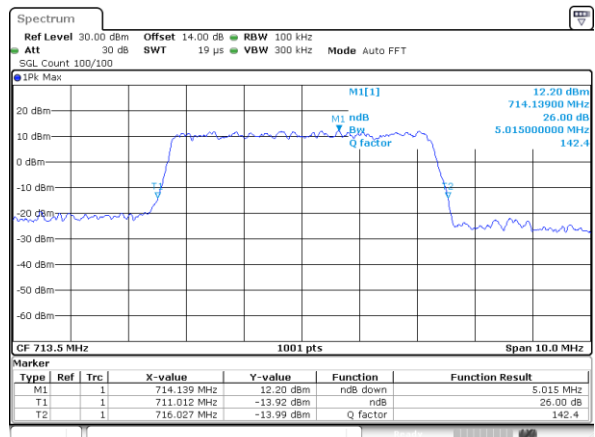

Lowest Channel / 5MHz / 16QAM

Middle Channel / 5MHz / QPSK

Middle Channel / 5MHz / 16QAM

Highest Channel / 5MHz / QPSK

Highest Channel / 5MHz / 16QAM

LTE Band 12

Lowest Channel / 10MHz / QPSK

Lowest Channel / 10MHz / 16QAM