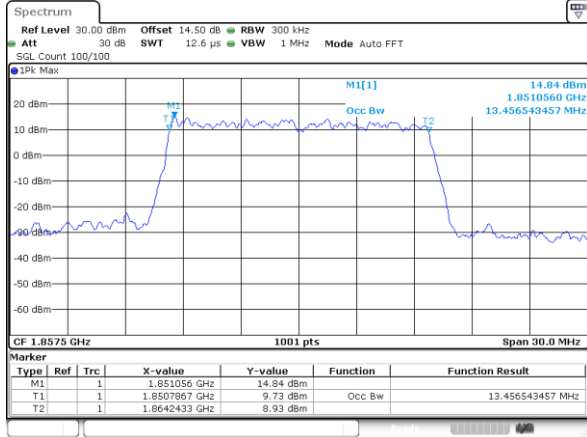

Lowest Channel / 5MHz / 16QAM

Middle Channel / 5MHz / QPSK

Middle Channel / 5MHz / 16QAM

Highest Channel / 5MHz / QPSK

Highest Channel / 5MHz / 16QAM

LTE Band 2

Lowest Channel / 10MHz / QPSK

Lowest Channel / 10MHz / 16QAM

Middle Channel / 10MHz / QPSK

Middle Channel / 10MHz / 16QAM

Highest Channel / 10MHz / QPSK

Highest Channel / 10MHz / 16QAM

LTE Band 2

Lowest Channel / 15MHz / QPSK

Lowest Channel / 15MHz / 16QAM

Middle Channel / 15MHz / QPSK

Middle Channel / 15MHz / 16QAM

Highest Channel / 15MHz / QPSK

Highest Channel / 15MHz / 16QAM

LTE Band 2

Lowest Channel / 20MHz / QPSK

Lowest Channel / 20MHz / 16QAM

Middle Channel / 20MHz / QPSK

Middle Channel / 20MHz / 16QAM