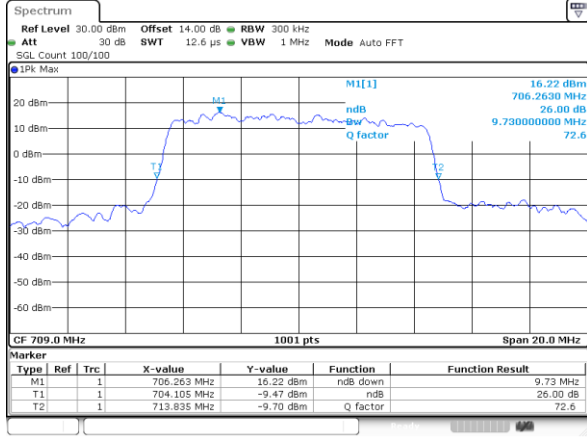

Middle Channel / 5MHz / 16QAM

Highest Channel / 5MHz / QPSK

Highest Channel / 5MHz / 16QAM

LTE Band 13

Middle Channel / 10MHz / QPSK

Middle Channel / 10MHz / 16QAM

LTE Band 17

Lowest Channel / 5MHz / QPSK

Lowest Channel / 5MHz / 16QAM

Middle Channel / 5MHz / QPSK

Middle Channel / 5MHz / 16QAM

Highest Channel / 5MHz / QPSK

Highest Channel / 5MHz / 16QAM

LTE Band 17

Lowest Channel / 10MHz / QPSK

Lowest Channel / 10MHz / 16QAM

Middle Channel / 10MHz / QPSK

Middle Channel / 10MHz / 16QAM

Highest Channel / 10MHz / QPSK

Highest Channel / 10MHz / 16QAM

Occupied Bandwidth

Mode	LTE Band 2 : 99%OBW(MHz)											
	1.4MHz		3MHz		5MHz		10MHz		15MHz		20MHz	
Mod.	QPSK	16QAM	QPSK	16QAM	QPSK	16QAM	QPSK	16QAM	QPSK	16QAM	QPSK	16QAM
Lowest CH	1.09	1.09	2.70	2.72	4.49	4.50	9.03	8.99	13.46	13.46	18.22	18.18
Middle CH	1.09	1.10	2.72	2.71	4.50	4.50	9.05	8.99	13.43	13.46	18.26	18.22
Highest CH	1.09	1.10	2.72	2.72	4.48	4.51	9.09	9.01	13.40	13.43	18.22	18.26

Mode	LTE Band 4 : 99%OBW(MHz)											
	1.4MHz		3MHz		5MHz		10MHz		15MHz		20MHz	
Mod.	QPSK	16QAM	QPSK	16QAM	QPSK	16QAM	QPSK	16QAM	QPSK	16QAM	QPSK	16QAM
Lowest CH	1.09	1.10	2.73	2.72	4.49	4.50	9.11	8.99	13.46	13.40	18.26	18.22
Middle CH	1.09	1.09	2.72	2.71	4.49	4.48	8.99	9.01	13.40	13.40	18.18	18.26
Highest CH	1.09	1.09	2.72	2.73	4.50	4.52	9.03	9.03	13.40	13.40	18.34	18.42