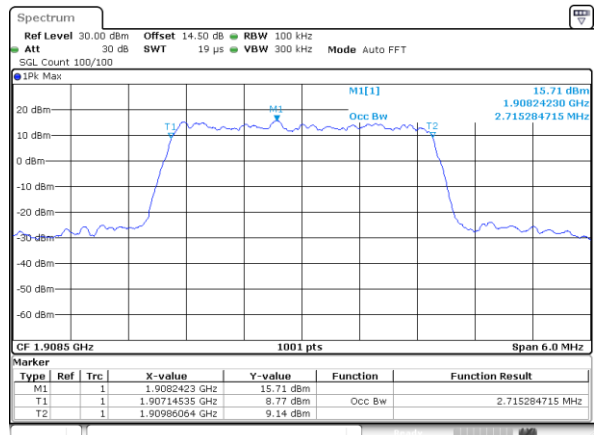

LTE Band 2

Lowest Channel / 1.4MHz / QPSK

Lowest Channel / 1.4MHz / 16QAM

Middle Channel / 1.4MHz / QPSK

Middle Channel / 1.4MHz / 16QAM

Highest Channel / 1.4MHz / QPSK

Highest Channel / 1.4MHz / 16QAM

LTE Band 2

Lowest Channel / 3MHz / QPSK

Lowest Channel / 3MHz / 16QAM

Middle Channel / 3MHz / QPSK

Middle Channel / 3MHz / 16QAM

Highest Channel / 3MHz / QPSK

Highest Channel / 3MHz / 16QAM

LTE Band 2

Lowest Channel / 5MHz / QPSK

Lowest Channel / 5MHz / 16QAM

Middle Channel / 5MHz / QPSK

Middle Channel / 5MHz / 16QAM

Highest Channel / 5MHz / QPSK

Highest Channel / 5MHz / 16QAM

LTE Band 2

Lowest Channel / 10MHz / QPSK

Lowest Channel / 10MHz / 16QAM