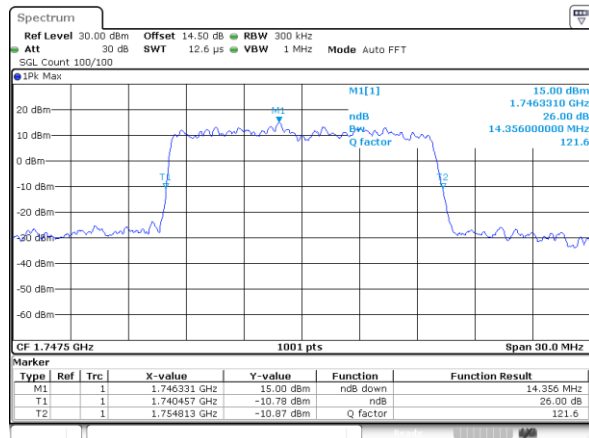

Lowest Channel / 10MHz / QPSK

Lowest Channel / 10MHz / 16QAM

Middle Channel / 10MHz / QPSK

Middle Channel / 10MHz / 16QAM

Highest Channel / 10MHz / QPSK

Highest Channel / 10MHz / 16QAM

LTE Band 4

Lowest Channel / 15MHz / QPSK

Lowest Channel / 15MHz / 16QAM

Middle Channel / 15MHz / QPSK

Middle Channel / 15MHz / 16QAM

Highest Channel / 15MHz / QPSK

Highest Channel / 15MHz / 16QAM

LTE Band 4

Lowest Channel / 20MHz / QPSK

Lowest Channel / 20MHz / 16QAM

Middle Channel / 20MHz / QPSK

Middle Channel / 20MHz / 16QAM

Highest Channel / 20MHz / QPSK

Highest Channel / 20MHz / 16QAM

LTE Band 5

Lowest Channel / 1.4MHz / QPSK

Lowest Channel / 1.4MHz / 16QAM

Middle Channel / 1.4MHz / QPSK