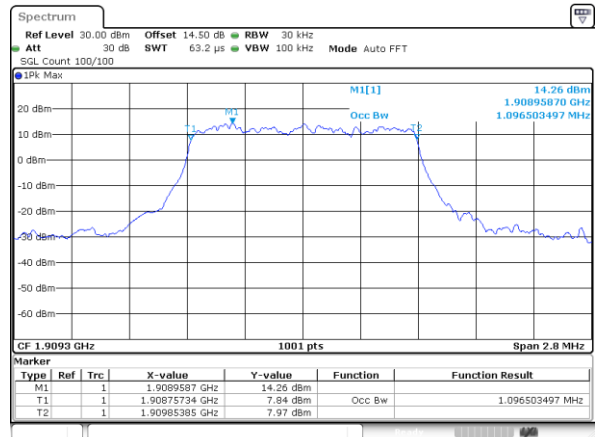

Mode	LTE Band 17 : 99%OBW(MHz)											
	1.4MHz		3MHz		5MHz		10MHz		15MHz		20MHz	
Mod.	QPSK	16QAM	QPSK	16QAM	QPSK	16QAM	QPSK	16QAM	QPSK	16QAM	QPSK	16QAM
Lowest CH	-	-	-	-	4.47	4.48	9.03	9.01	-	-	-	-
Middle CH	-	-	-	-	4.52	4.51	8.93	8.97	-	-	-	-
Highest CH	-	-	-	-	4.48	4.50	9.01	9.01	-	-	-	-

LTE Band 2

Lowest Channel / 1.4MHz / QPSK

Lowest Channel / 1.4MHz / 16QAM

Middle Channel / 1.4MHz / QPSK

Middle Channel / 1.4MHz / 16QAM

Highest Channel / 1.4MHz / QPSK

Highest Channel / 1.4MHz / 16QAM

LTE Band 2

Lowest Channel / 3MHz / QPSK

Lowest Channel / 3MHz / 16QAM

Middle Channel / 3MHz / QPSK

Middle Channel / 3MHz / 16QAM

Highest Channel / 3MHz / QPSK

Highest Channel / 3MHz / 16QAM

LTE Band 2

Lowest Channel / 5MHz / QPSK