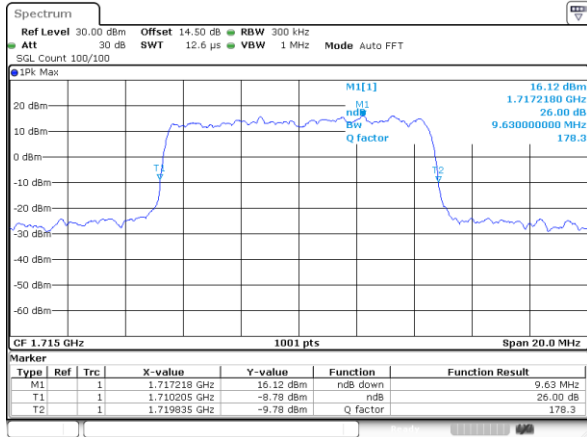

LTE Band 4

Lowest Channel / 5MHz / QPSK

Lowest Channel / 5MHz / 16QAM

Middle Channel / 5MHz / QPSK

Middle Channel / 5MHz / 16QAM

Highest Channel / 5MHz / QPSK

Highest Channel / 5MHz / 16QAM

LTE Band 4

Lowest Channel / 10MHz / QPSK

Lowest Channel / 10MHz / 16QAM

Middle Channel / 10MHz / QPSK

Middle Channel / 10MHz / 16QAM

Highest Channel / 10MHz / QPSK

Highest Channel / 10MHz / 16QAM

LTE Band 4

Lowest Channel / 15MHz / QPSK