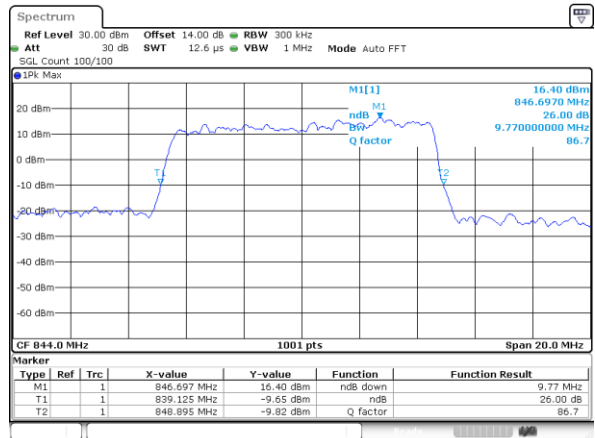

Highest Channel / 3MHz / QPSK

Highest Channel / 3MHz / 16QAM

LTE Band 5

Lowest Channel / 5MHz / QPSK

Lowest Channel / 5MHz / 16QAM

Middle Channel / 5MHz / QPSK

Middle Channel / 5MHz / 16QAM

Highest Channel / 5MHz / QPSK

Highest Channel / 5MHz / 16QAM

LTE Band 5

Lowest Channel / 10MHz / QPSK

Lowest Channel / 10MHz / 16QAM

Middle Channel / 10MHz / QPSK

Middle Channel / 10MHz / 16QAM

Highest Channel / 10MHz / QPSK

Highest Channel / 10MHz / 16QAM

LTE Band 12

Lowest Channel / 1.4MHz / QPSK

Lowest Channel / 1.4MHz / 16QAM

Middle Channel / 1.4MHz / QPSK

Middle Channel / 1.4MHz / 16QAM

Highest Channel / 1.4MHz / QPSK

Highest Channel / 1.4MHz / 16QAM

LTE Band 12