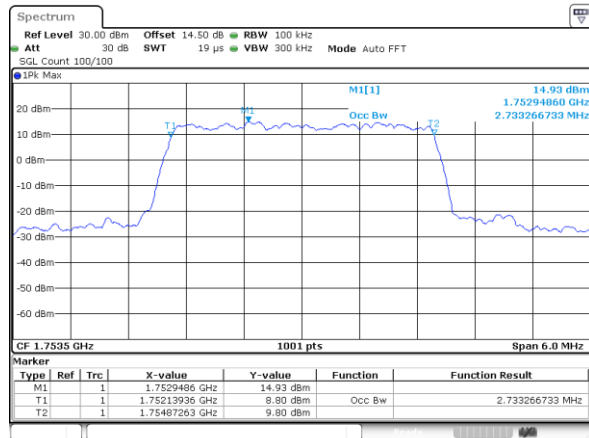

Highest Channel / 20MHz / QPSK

Highest Channel / 20MHz / 16QAM

LTE Band 4

Lowest Channel / 1.4MHz / QPSK

Lowest Channel / 1.4MHz / 16QAM

Middle Channel / 1.4MHz / QPSK

Middle Channel / 1.4MHz / 16QAM

Highest Channel / 1.4MHz / QPSK

Highest Channel / 1.4MHz / 16QAM

LTE Band 4

Lowest Channel / 3MHz / QPSK

Lowest Channel / 3MHz / 16QAM

Middle Channel / 3MHz / QPSK

Middle Channel / 3MHz / 16QAM

Highest Channel / 3MHz / QPSK

Highest Channel / 3MHz / 16QAM

LTE Band 4

Lowest Channel / 5MHz / QPSK

Lowest Channel / 5MHz / 16QAM

Middle Channel / 5MHz / QPSK

Middle Channel / 5MHz / 16QAM

Highest Channel / 5MHz / QPSK

Highest Channel / 5MHz / 16QAM