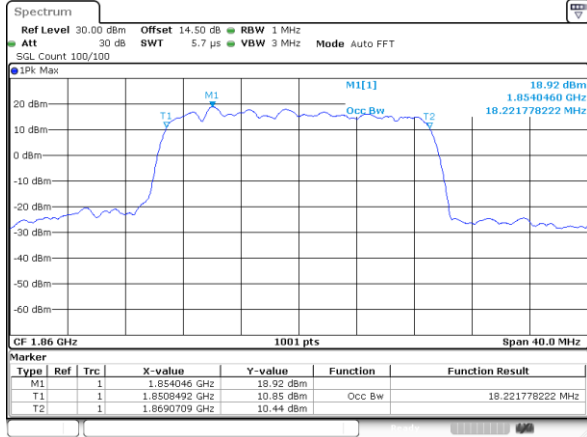

Middle Channel / 10MHz / QPSK

Middle Channel / 10MHz / 16QAM

Highest Channel / 10MHz / QPSK

Highest Channel / 10MHz / 16QAM

LTE Band 2

Lowest Channel / 15MHz / QPSK

Lowest Channel / 15MHz / 16QAM

Middle Channel / 15MHz / QPSK

Middle Channel / 15MHz / 16QAM

Highest Channel / 15MHz / QPSK

Highest Channel / 15MHz / 16QAM

LTE Band 2

Lowest Channel / 20MHz / QPSK

Lowest Channel / 20MHz / 16QAM

Middle Channel / 20MHz / QPSK

Middle Channel / 20MHz / 16QAM

Highest Channel / 20MHz / QPSK

Highest Channel / 20MHz / 16QAM

LTE Band 4

Lowest Channel / 1.4MHz / QPSK

Lowest Channel / 1.4MHz / 16QAM

Middle Channel / 1.4MHz / QPSK

Middle Channel / 1.4MHz / 16QAM

Highest Channel / 1.4MHz / QPSK