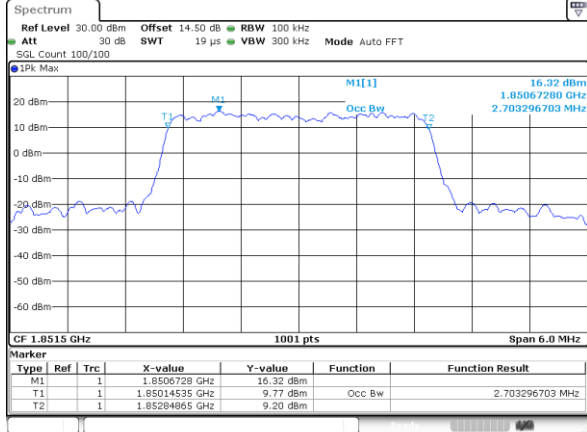

Mode	LTE Band 17 : 99%OBW(MHz)											
	1.4MHz		3MHz		5MHz		10MHz		15MHz		20MHz	
Mod.	QPSK	16QAM	QPSK	16QAM	QPSK	16QAM	QPSK	16QAM	QPSK	16QAM	QPSK	16QAM
Lowest CH	-	-	-	-	4.47	4.48	9.03	9.01	-	-	-	-
Middle CH	-	-	-	-	4.52	4.51	8.93	8.97	-	-	-	-
Highest CH	-	-	-	-	4.48	4.50	9.01	9.01	-	-	-	-

LTE Band 2

Lowest Channel / 1.4MHz / QPSK

Lowest Channel / 1.4MHz / 16QAM

Middle Channel / 1.4MHz / QPSK

Middle Channel / 1.4MHz / 16QAM

Highest Channel / 1.4MHz / QPSK

Highest Channel / 1.4MHz / 16QAM

LTE Band 2

Lowest Channel / 3MHz / QPSK

Lowest Channel / 3MHz / 16QAM

Middle Channel / 3MHz / QPSK

Middle Channel / 3MHz / 16QAM

Highest Channel / 3MHz / QPSK

Highest Channel / 3MHz / 16QAM

LTE Band 2

Lowest Channel / 5MHz / QPSK