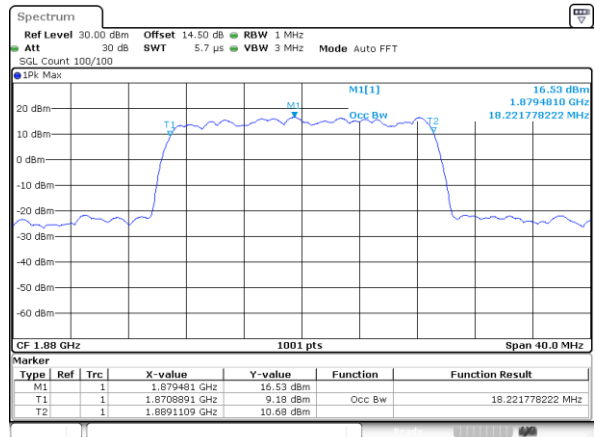

Middle Channel / 15MHz / 16QAM

Highest Channel / 15MHz / QPSK

Highest Channel / 15MHz / 16QAM

LTE Band 2

Lowest Channel / 20MHz / QPSK

Lowest Channel / 20MHz / 16QAM

Middle Channel / 20MHz / QPSK

Middle Channel / 20MHz / 16QAM

Highest Channel / 20MHz / QPSK

Highest Channel / 20MHz / 16QAM

LTE Band 4

Lowest Channel / 1.4MHz / QPSK

Lowest Channel / 1.4MHz / 16QAM

Middle Channel / 1.4MHz / QPSK

Middle Channel / 1.4MHz / 16QAM

Highest Channel / 1.4MHz / QPSK