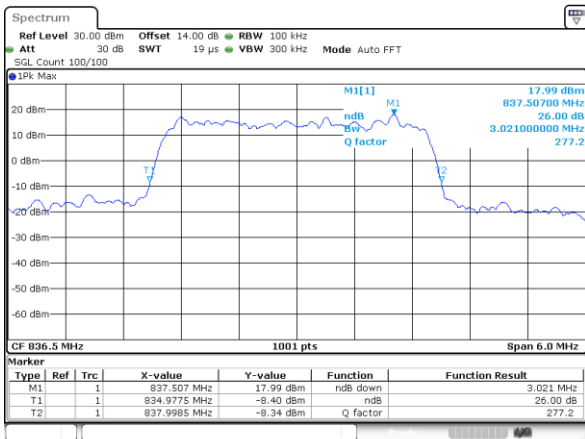

Middle Channel / 20MHz / QPSK

Middle Channel / 20MHz / 16QAM

Highest Channel / 20MHz / QPSK

Highest Channel / 20MHz / 16QAM

LTE Band 5

Lowest Channel / 1.4MHz / QPSK

Lowest Channel / 1.4MHz / 16QAM

Middle Channel / 1.4MHz / QPSK

Middle Channel / 1.4MHz / 16QAM

Highest Channel / 1.4MHz / QPSK

Highest Channel / 1.4MHz / 16QAM

LTE Band 5

Lowest Channel / 3MHz / QPSK

Lowest Channel / 3MHz / 16QAM

Middle Channel / 3MHz / QPSK

Middle Channel / 3MHz / 16QAM

Highest Channel / 3MHz / QPSK

Highest Channel / 3MHz / 16QAM

LTE Band 5

Lowest Channel / 5MHz / QPSK

Lowest Channel / 5MHz / 16QAM

Middle Channel / 5MHz / QPSK

Middle Channel / 5MHz / 16QAM

Highest Channel / 5MHz / QPSK

Highest Channel / 5MHz / 16QAM

LTE Band 5

Lowest Channel / 10MHz / QPSK

Lowest Channel / 10MHz / 16QAM

Middle Channel / 10MHz / QPSK

Middle Channel / 10MHz / 16QAM

Highest Channel / 10MHz / QPSK

Highest Channel / 10MHz / 16QAM