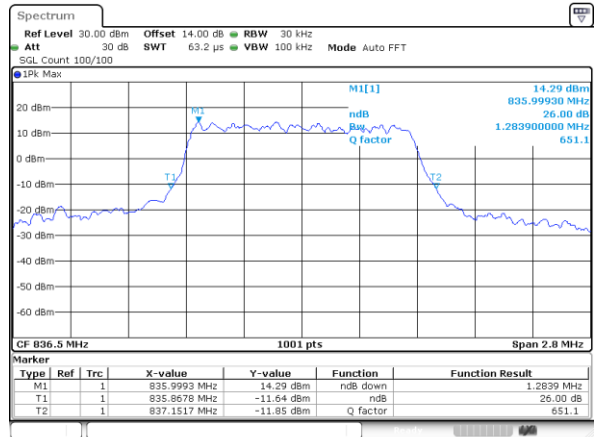

Lowest Channel / 15MHz / 16QAM

Middle Channel / 15MHz / QPSK

Middle Channel / 15MHz / 16QAM

Highest Channel / 15MHz / QPSK

Highest Channel / 15MHz / 16QAM

LTE Band 4

Lowest Channel / 20MHz / QPSK

Lowest Channel / 20MHz / 16QAM

Middle Channel / 20MHz / QPSK

Middle Channel / 20MHz / 16QAM

Highest Channel / 20MHz / QPSK

Highest Channel / 20MHz / 16QAM

LTE Band 5

Lowest Channel / 1.4MHz / QPSK

Lowest Channel / 1.4MHz / 16QAM

Middle Channel / 1.4MHz / QPSK

Middle Channel / 1.4MHz / 16QAM

Highest Channel / 1.4MHz / QPSK

Highest Channel / 1.4MHz / 16QAM

LTE Band 5

Lowest Channel / 3MHz / QPSK

Lowest Channel / 3MHz / 16QAM

Middle Channel / 3MHz / QPSK

Middle Channel / 3MHz / 16QAM

Highest Channel / 3MHz / QPSK

Highest Channel / 3MHz / 16QAM

LTE Band 5

Lowest Channel / 5MHz / QPSK

Lowest Channel / 5MHz / 16QAM

Middle Channel / 5MHz / QPSK

Middle Channel / 5MHz / 16QAM

Highest Channel / 5MHz / QPSK