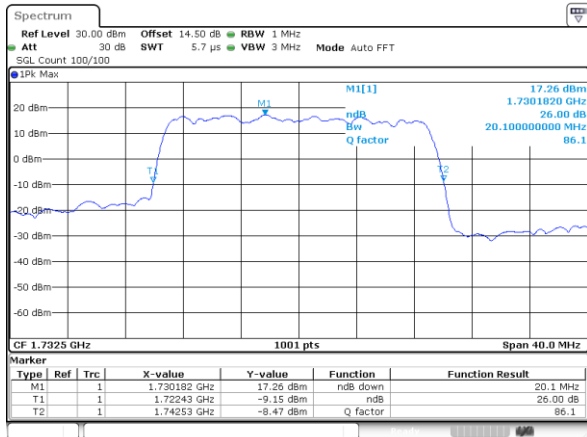

Lowest Channel / 10MHz / QPSK

Lowest Channel / 10MHz / 16QAM

Middle Channel / 10MHz / QPSK

Middle Channel / 10MHz / 16QAM

Highest Channel / 10MHz / QPSK

Highest Channel / 10MHz / 16QAM

LTE Band 4

Lowest Channel / 15MHz / QPSK

Lowest Channel / 15MHz / 16QAM

Middle Channel / 15MHz / QPSK

Middle Channel / 15MHz / 16QAM

Highest Channel / 15MHz / QPSK

Highest Channel / 15MHz / 16QAM

LTE Band 4

Lowest Channel / 20MHz / QPSK

Lowest Channel / 20MHz / 16QAM

Middle Channel / 20MHz / QPSK

Middle Channel / 20MHz / 16QAM

Highest Channel / 20MHz / QPSK

Highest Channel / 20MHz / 16QAM

LTE Band 5

Lowest Channel / 1.4MHz / QPSK

Lowest Channel / 1.4MHz / 16QAM

Middle Channel / 1.4MHz / QPSK