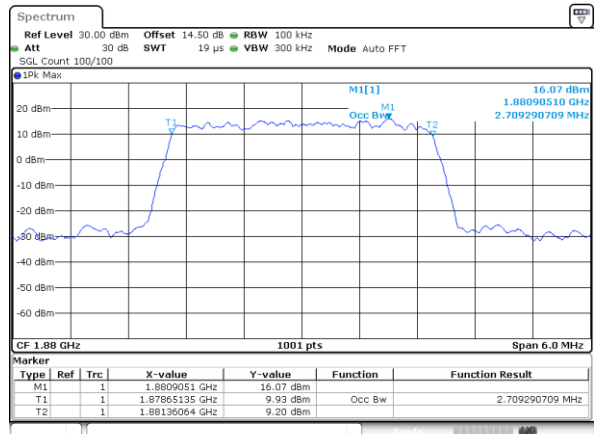

LTE Band 2

Lowest Channel / 1.4MHz / QPSK

Lowest Channel / 1.4MHz / 16QAM

Middle Channel / 1.4MHz / QPSK

Middle Channel / 1.4MHz / 16QAM

Highest Channel / 1.4MHz / QPSK

Highest Channel / 1.4MHz / 16QAM

LTE Band 2

Lowest Channel / 3MHz / QPSK

Lowest Channel / 3MHz / 16QAM

Middle Channel / 3MHz / QPSK

Middle Channel / 3MHz / 16QAM

Highest Channel / 3MHz / QPSK

Highest Channel / 3MHz / 16QAM

LTE Band 2

Lowest Channel / 5MHz / QPSK

Lowest Channel / 5MHz / 16QAM

Middle Channel / 5MHz / QPSK

Middle Channel / 5MHz / 16QAM

Highest Channel / 5MHz / QPSK

Highest Channel / 5MHz / 16QAM

LTE Band 2

Lowest Channel / 10MHz / QPSK

Lowest Channel / 10MHz / 16QAM