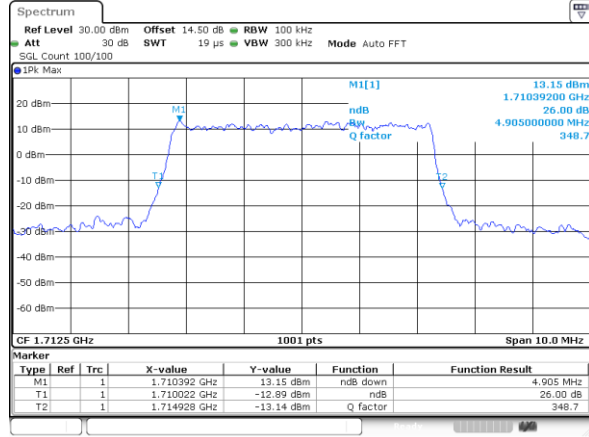

LTE Band 4

Lowest Channel / 5MHz / QPSK

Lowest Channel / 5MHz / 16QAM

Middle Channel / 5MHz / QPSK

Middle Channel / 5MHz / 16QAM

Highest Channel / 5MHz / QPSK

Highest Channel / 5MHz / 16QAM

LTE Band 4

Lowest Channel / 10MHz / QPSK

Lowest Channel / 10MHz / 16QAM

Middle Channel / 10MHz / QPSK

Middle Channel / 10MHz / 16QAM

Highest Channel / 10MHz / QPSK

Highest Channel / 10MHz / 16QAM

LTE Band 4

Lowest Channel / 15MHz / QPSK