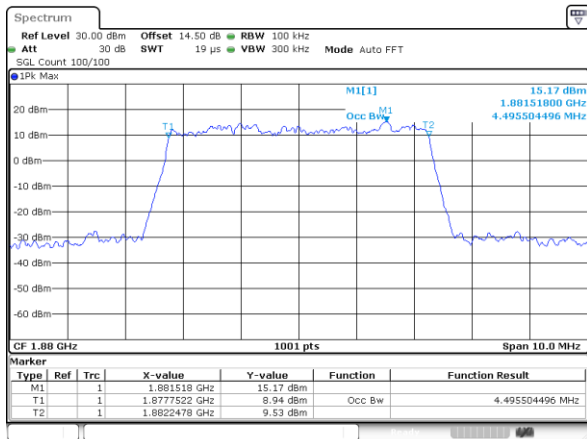

LTE Band 2

Lowest Channel / 1.4MHz / QPSK

Lowest Channel / 1.4MHz / 16QAM

Middle Channel / 1.4MHz / QPSK

Middle Channel / 1.4MHz / 16QAM

Highest Channel / 1.4MHz / QPSK

Highest Channel / 1.4MHz / 16QAM

LTE Band 2

Lowest Channel / 3MHz / QPSK

Lowest Channel / 3MHz / 16QAM

Middle Channel / 3MHz / QPSK

Middle Channel / 3MHz / 16QAM

Highest Channel / 3MHz / QPSK

Highest Channel / 3MHz / 16QAM

LTE Band 2

Lowest Channel / 5MHz / QPSK

Lowest Channel / 5MHz / 16QAM

Middle Channel / 5MHz / QPSK

Middle Channel / 5MHz / 16QAM

Highest Channel / 5MHz / QPSK

Highest Channel / 5MHz / 16QAM

LTE Band 2

Lowest Channel / 10MHz / QPSK

Lowest Channel / 10MHz / 16QAM