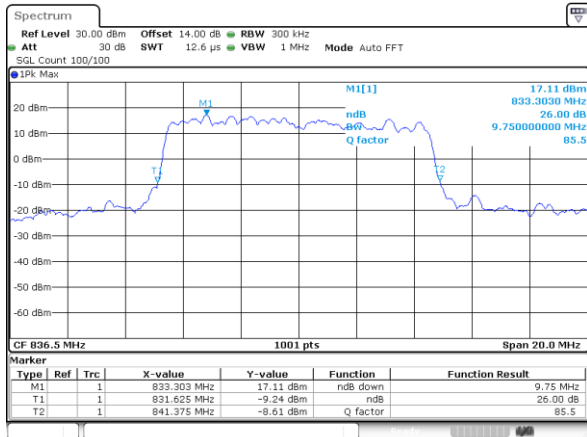

Highest Channel / 3MHz / QPSK

Highest Channel / 3MHz / 16QAM

LTE Band 5

Lowest Channel / 5MHz / QPSK

Lowest Channel / 5MHz / 16QAM

Middle Channel / 5MHz / QPSK

Middle Channel / 5MHz / 16QAM

Highest Channel / 5MHz / QPSK

Highest Channel / 5MHz / 16QAM

LTE Band 5

Lowest Channel / 10MHz / QPSK

Lowest Channel / 10MHz / 16QAM

Middle Channel / 10MHz / QPSK

Middle Channel / 10MHz / 16QAM

Highest Channel / 10MHz / QPSK

Highest Channel / 10MHz / 16QAM

LTE Band 12

Lowest Channel / 1.4MHz / QPSK

Lowest Channel / 1.4MHz / 16QAM

Middle Channel / 1.4MHz / QPSK

Middle Channel / 1.4MHz / 16QAM

Highest Channel / 1.4MHz / QPSK

Highest Channel / 1.4MHz / 16QAM

LTE Band 12