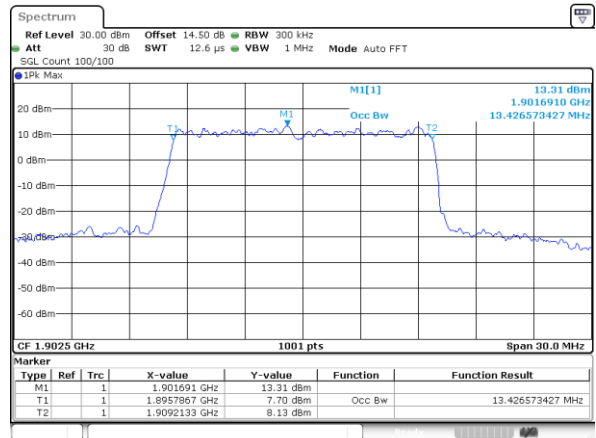

Lowest Channel / 5MHz / 16QAM

Middle Channel / 5MHz / QPSK

Middle Channel / 5MHz / 16QAM

Highest Channel / 5MHz / QPSK

Highest Channel / 5MHz / 16QAM

LTE Band 2

Lowest Channel / 10MHz / QPSK

Lowest Channel / 10MHz / 16QAM

Middle Channel / 10MHz / QPSK

Middle Channel / 10MHz / 16QAM

Highest Channel / 10MHz / QPSK

Highest Channel / 10MHz / 16QAM

LTE Band 2

Lowest Channel / 15MHz / QPSK

Lowest Channel / 15MHz / 16QAM

Middle Channel / 15MHz / QPSK

Middle Channel / 15MHz / 16QAM

Highest Channel / 15MHz / QPSK

Highest Channel / 15MHz / 16QAM

LTE Band 2

Lowest Channel / 20MHz / QPSK

Lowest Channel / 20MHz / 16QAM

Middle Channel / 20MHz / QPSK

Middle Channel / 20MHz / 16QAM