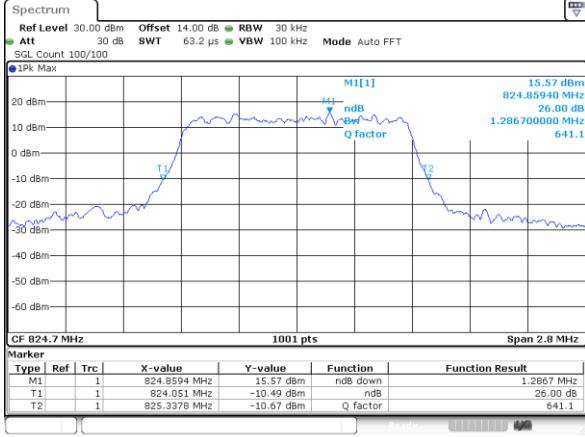

Lowest Channel / 15MHz / 16QAM

Middle Channel / 15MHz / QPSK

Middle Channel / 15MHz / 16QAM

Highest Channel / 15MHz / QPSK

Highest Channel / 15MHz / 16QAM

LTE Band 4

Lowest Channel / 20MHz / QPSK

Lowest Channel / 20MHz / 16QAM

Middle Channel / 20MHz / QPSK

Middle Channel / 20MHz / 16QAM

Highest Channel / 20MHz / QPSK

Highest Channel / 20MHz / 16QAM

LTE Band 5

Lowest Channel / 1.4MHz / QPSK

Lowest Channel / 1.4MHz / 16QAM

Middle Channel / 1.4MHz / QPSK

Middle Channel / 1.4MHz / 16QAM

Highest Channel / 1.4MHz / QPSK

Highest Channel / 1.4MHz / 16QAM

LTE Band 5

Lowest Channel / 3MHz / QPSK

Lowest Channel / 3MHz / 16QAM

Middle Channel / 3MHz / QPSK

Middle Channel / 3MHz / 16QAM