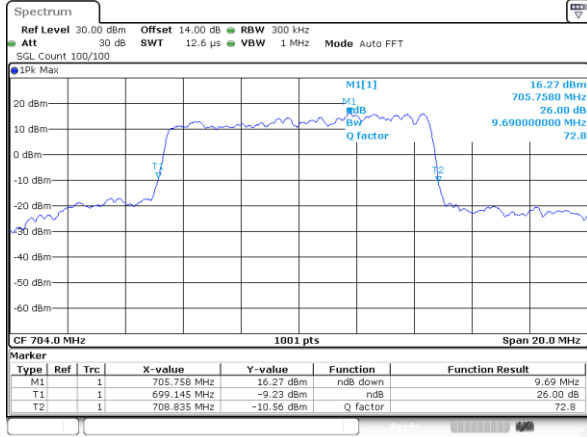

Lowest Channel / 5MHz / 16QAM

Middle Channel / 5MHz / QPSK

Middle Channel / 5MHz / 16QAM

Highest Channel / 5MHz / QPSK

Highest Channel / 5MHz / 16QAM

LTE Band 12

Lowest Channel / 10MHz / QPSK

Lowest Channel / 10MHz / 16QAM

Middle Channel / 10MHz / QPSK

Middle Channel / 10MHz / 16QAM

Highest Channel / 10MHz / QPSK

Highest Channel / 10MHz / 16QAM

LTE Band 13

Lowest Channel / 5MHz / QPSK

Lowest Channel / 5MHz / 16QAM

Middle Channel / 5MHz / QPSK