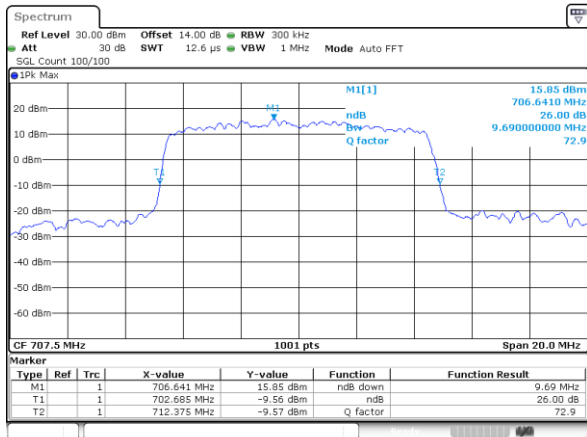

Lowest Channel / 5MHz / 16QAM

Middle Channel / 5MHz / QPSK

Middle Channel / 5MHz / 16QAM

Highest Channel / 5MHz / QPSK

Highest Channel / 5MHz / 16QAM

LTE Band 12

Lowest Channel / 10MHz / QPSK

Lowest Channel / 10MHz / 16QAM

Middle Channel / 10MHz / QPSK

Middle Channel / 10MHz / 16QAM

Highest Channel / 10MHz / QPSK

Highest Channel / 10MHz / 16QAM

LTE Band 13

Lowest Channel / 5MHz / QPSK

Lowest Channel / 5MHz / 16QAM

Middle Channel / 5MHz / QPSK