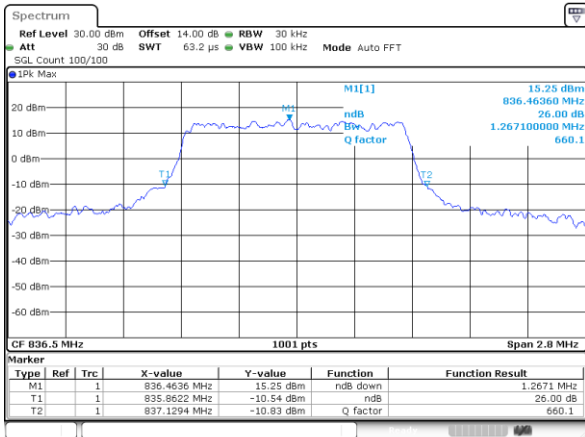

Lowest Channel / 15MHz / 16QAM

Middle Channel / 15MHz / QPSK

Middle Channel / 15MHz / 16QAM

Highest Channel / 15MHz / QPSK

Highest Channel / 15MHz / 16QAM

LTE Band 4

Lowest Channel / 20MHz / QPSK

Lowest Channel / 20MHz / 16QAM

Middle Channel / 20MHz / QPSK

Middle Channel / 20MHz / 16QAM

Highest Channel / 20MHz / QPSK

Highest Channel / 20MHz / 16QAM

LTE Band 5

Lowest Channel / 1.4MHz / QPSK

Lowest Channel / 1.4MHz / 16QAM

Middle Channel / 1.4MHz / QPSK

Middle Channel / 1.4MHz / 16QAM

Highest Channel / 1.4MHz / QPSK

Highest Channel / 1.4MHz / 16QAM

LTE Band 5

Lowest Channel / 3MHz / QPSK

Lowest Channel / 3MHz / 16QAM

Middle Channel / 3MHz / QPSK

Middle Channel / 3MHz / 16QAM

Highest Channel / 3MHz / QPSK

Highest Channel / 3MHz / 16QAM

LTE Band 5

Lowest Channel / 5MHz / QPSK

Lowest Channel / 5MHz / 16QAM

Middle Channel / 5MHz / QPSK

Middle Channel / 5MHz / 16QAM

Highest Channel / 5MHz / QPSK