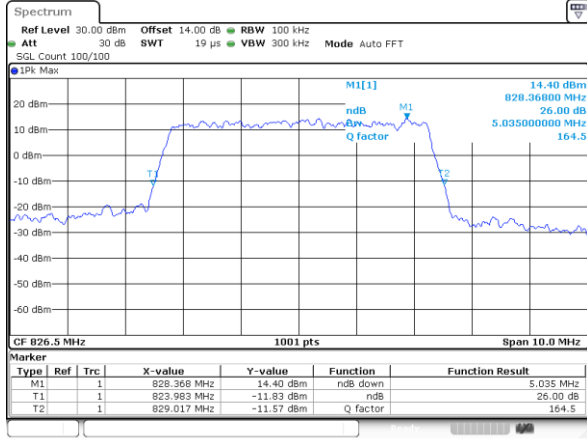

Middle Channel / 1.4MHz / 16QAM

Highest Channel / 1.4MHz / QPSK

Highest Channel / 1.4MHz / 16QAM

LTE Band 5

Lowest Channel / 3MHz / QPSK

Lowest Channel / 3MHz / 16QAM

Middle Channel / 3MHz / QPSK

Middle Channel / 3MHz / 16QAM

Highest Channel / 3MHz / QPSK

Highest Channel / 3MHz / 16QAM

LTE Band 5

Lowest Channel / 5MHz / QPSK

Lowest Channel / 5MHz / 16QAM

Middle Channel / 5MHz / QPSK

Middle Channel / 5MHz / 16QAM

Highest Channel / 5MHz / QPSK

Highest Channel / 5MHz / 16QAM

LTE Band 5

Lowest Channel / 10MHz / QPSK

Lowest Channel / 10MHz / 16QAM

Middle Channel / 10MHz / QPSK

Middle Channel / 10MHz / 16QAM

Highest Channel / 10MHz / QPSK

Highest Channel / 10MHz / 16QAM