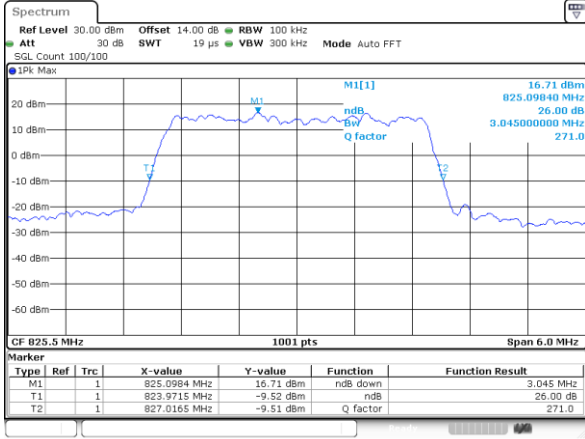

Middle Channel / 20MHz / QPSK

Middle Channel / 20MHz / 16QAM

Highest Channel / 20MHz / QPSK

Highest Channel / 20MHz / 16QAM

LTE Band 5

Lowest Channel / 1.4MHz / QPSK

Lowest Channel / 1.4MHz / 16QAM

Middle Channel / 1.4MHz / QPSK

Middle Channel / 1.4MHz / 16QAM

Highest Channel / 1.4MHz / QPSK

Highest Channel / 1.4MHz / 16QAM

LTE Band 5

Lowest Channel / 3MHz / QPSK

Lowest Channel / 3MHz / 16QAM

Middle Channel / 3MHz / QPSK

Middle Channel / 3MHz / 16QAM

Highest Channel / 3MHz / QPSK

Highest Channel / 3MHz / 16QAM

LTE Band 5

Lowest Channel / 5MHz / QPSK

Lowest Channel / 5MHz / 16QAM

Middle Channel / 5MHz / QPSK

Middle Channel / 5MHz / 16QAM

Highest Channel / 5MHz / QPSK