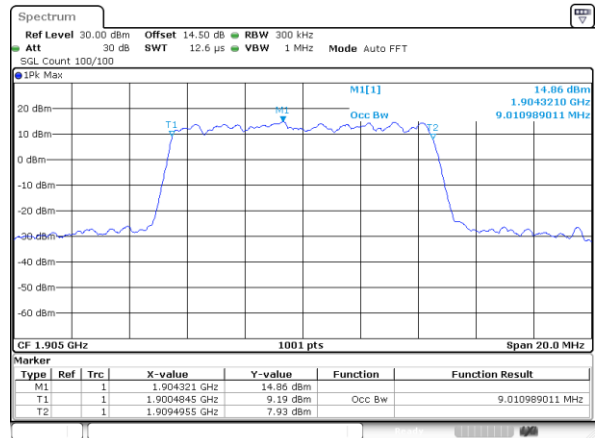

Lowest Channel / 5MHz / 16QAM

Middle Channel / 5MHz / QPSK

Middle Channel / 5MHz / 16QAM

Highest Channel / 5MHz / QPSK

Highest Channel / 5MHz / 16QAM

LTE Band 2

Lowest Channel / 10MHz / QPSK

Lowest Channel / 10MHz / 16QAM

Middle Channel / 10MHz / QPSK

Middle Channel / 10MHz / 16QAM

Highest Channel / 10MHz / QPSK

Highest Channel / 10MHz / 16QAM

LTE Band 2

Lowest Channel / 15MHz / QPSK

Lowest Channel / 15MHz / 16QAM

Middle Channel / 15MHz / QPSK

Middle Channel / 15MHz / 16QAM

Highest Channel / 15MHz / QPSK

Highest Channel / 15MHz / 16QAM

LTE Band 2

Lowest Channel / 20MHz / QPSK

Lowest Channel / 20MHz / 16QAM

Middle Channel / 20MHz / QPSK

Middle Channel / 20MHz / 16QAM