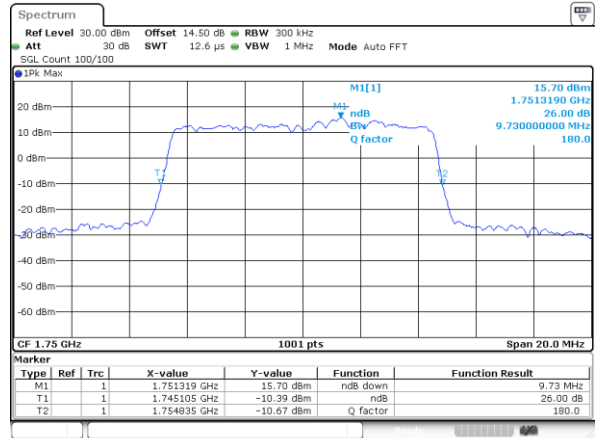

LTE Band 4

Lowest Channel / 5MHz / QPSK

Lowest Channel / 5MHz / 16QAM

Middle Channel / 5MHz / QPSK

Middle Channel / 5MHz / 16QAM

Highest Channel / 5MHz / QPSK

Highest Channel / 5MHz / 16QAM

LTE Band 4

Lowest Channel / 10MHz / QPSK

Lowest Channel / 10MHz / 16QAM

Middle Channel / 10MHz / QPSK

Middle Channel / 10MHz / 16QAM

Highest Channel / 10MHz / QPSK

Highest Channel / 10MHz / 16QAM

LTE Band 4

Lowest Channel / 15MHz / QPSK

Lowest Channel / 15MHz / 16QAM

Middle Channel / 15MHz / QPSK

Middle Channel / 15MHz / 16QAM

Highest Channel / 15MHz / QPSK

Highest Channel / 15MHz / 16QAM

LTE Band 4

Lowest Channel / 20MHz / QPSK

Lowest Channel / 20MHz / 16QAM