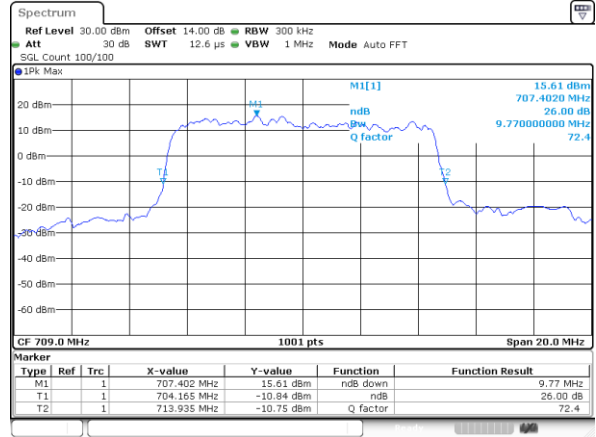

Middle Channel / 5MHz / 16QAM

Highest Channel / 5MHz / QPSK

Highest Channel / 5MHz / 16QAM

LTE Band 13

Middle Channel / 10MHz / QPSK

Middle Channel / 10MHz / 16QAM

LTE Band 17

Lowest Channel / 5MHz / QPSK

Lowest Channel / 5MHz / 16QAM

Middle Channel / 5MHz / QPSK

Middle Channel / 5MHz / 16QAM

Highest Channel / 5MHz / QPSK

Highest Channel / 5MHz / 16QAM

LTE Band 17

Lowest Channel / 10MHz / QPSK

Lowest Channel / 10MHz / 16QAM

Middle Channel / 10MHz / QPSK

Middle Channel / 10MHz / 16QAM

Highest Channel / 10MHz / QPSK

Highest Channel / 10MHz / 16QAM

Occupied Bandwidth

Mode	LTE Band 2 : 99%OBW(MHz)											
	1.4MHz		3MHz		5MHz		10MHz		15MHz		20MHz	
Mod.	QPSK	16QAM	QPSK	16QAM	QPSK	16QAM	QPSK	16QAM	QPSK	16QAM	QPSK	16QAM
Lowest CH	1.09	1.09	2.70	2.72	4.49	4.50	9.03	8.99	13.46	13.46	18.22	18.18
Middle CH	1.09	1.10	2.72	2.71	4.50	4.50	9.05	8.99	13.43	13.46	18.26	18.22
Highest CH	1.09	1.10	2.72	2.72	4.48	4.51	9.09	9.01	13.40	13.43	18.22	18.26

Mode	LTE Band 4 : 99%OBW(MHz)											
	1.4MHz		3MHz		5MHz		10MHz		15MHz		20MHz	
Mod.	QPSK	16QAM	QPSK	16QAM	QPSK	16QAM	QPSK	16QAM	QPSK	16QAM	QPSK	16QAM
Lowest CH	1.09	1.10	2.73	2.72	4.49	4.50	9.11	8.99	13.46	13.40	18.26	18.22
Middle CH	1.09	1.09	2.72	2.71	4.49	4.48	8.99	9.01	13.40	13.40	18.18	18.26
Highest CH	1.09	1.09	2.72	2.73	4.50	4.52	9.03	9.03	13.40	13.40	18.34	18.42