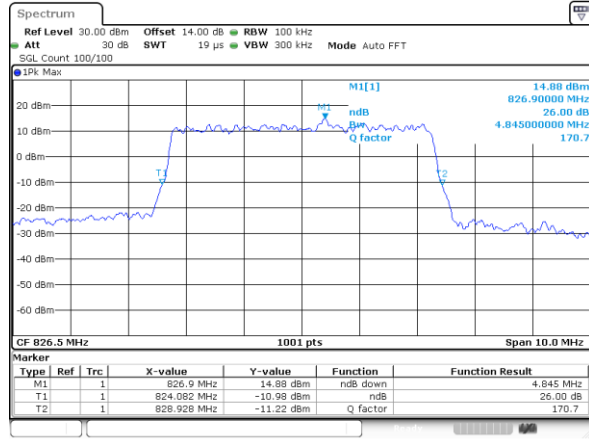

Middle Channel / 1.4MHz / 16QAM

Highest Channel / 1.4MHz / QPSK

Highest Channel / 1.4MHz / 16QAM

LTE Band 5

Lowest Channel / 3MHz / QPSK

Lowest Channel / 3MHz / 16QAM

Middle Channel / 3MHz / QPSK

Middle Channel / 3MHz / 16QAM

Highest Channel / 3MHz / QPSK

Highest Channel / 3MHz / 16QAM

LTE Band 5

Lowest Channel / 5MHz / QPSK

Lowest Channel / 5MHz / 16QAM

Middle Channel / 5MHz / QPSK

Middle Channel / 5MHz / 16QAM

Highest Channel / 5MHz / QPSK

Highest Channel / 5MHz / 16QAM

LTE Band 5

Lowest Channel / 10MHz / QPSK

Lowest Channel / 10MHz / 16QAM

Middle Channel / 10MHz / QPSK

Middle Channel / 10MHz / 16QAM

Highest Channel / 10MHz / QPSK

Highest Channel / 10MHz / 16QAM