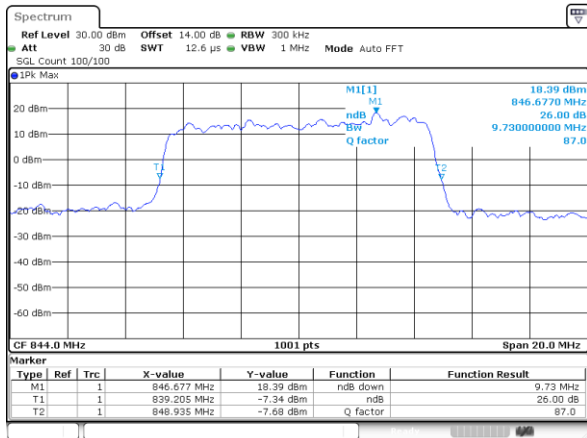

Highest Channel / 3MHz / QPSK

Highest Channel / 3MHz / 16QAM

LTE Band 5

Lowest Channel / 5MHz / QPSK

Lowest Channel / 5MHz / 16QAM

Middle Channel / 5MHz / QPSK

Middle Channel / 5MHz / 16QAM

Highest Channel / 5MHz / QPSK

Highest Channel / 5MHz / 16QAM

LTE Band 5

Lowest Channel / 10MHz / QPSK

Lowest Channel / 10MHz / 16QAM

Middle Channel / 10MHz / QPSK

Middle Channel / 10MHz / 16QAM

Highest Channel / 10MHz / QPSK

Highest Channel / 10MHz / 16QAM

LTE Band 12

Lowest Channel / 1.4MHz / QPSK

Lowest Channel / 1.4MHz / 16QAM

Middle Channel / 1.4MHz / QPSK

Middle Channel / 1.4MHz / 16QAM

Highest Channel / 1.4MHz / QPSK

Highest Channel / 1.4MHz / 16QAM

LTE Band 12