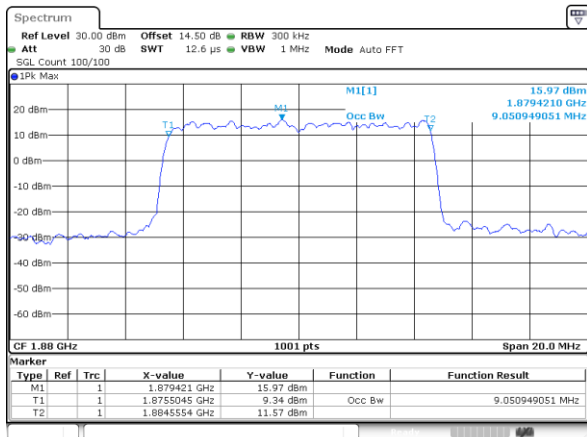

Lowest Channel / 3MHz / QPSK

Lowest Channel / 3MHz / 16QAM

Middle Channel / 3MHz / QPSK

Middle Channel / 3MHz / 16QAM

Highest Channel / 3MHz / QPSK

Highest Channel / 3MHz / 16QAM

LTE Band 2

Lowest Channel / 5MHz / QPSK

Lowest Channel / 5MHz / 16QAM

Middle Channel / 5MHz / QPSK

Middle Channel / 5MHz / 16QAM

Highest Channel / 5MHz / QPSK

Highest Channel / 5MHz / 16QAM

LTE Band 2

Lowest Channel / 10MHz / QPSK

Lowest Channel / 10MHz / 16QAM

Middle Channel / 10MHz / QPSK

Middle Channel / 10MHz / 16QAM

Highest Channel / 10MHz / QPSK

Highest Channel / 10MHz / 16QAM

LTE Band 2

Lowest Channel / 15MHz / QPSK

Lowest Channel / 15MHz / 16QAM

Middle Channel / 15MHz / QPSK