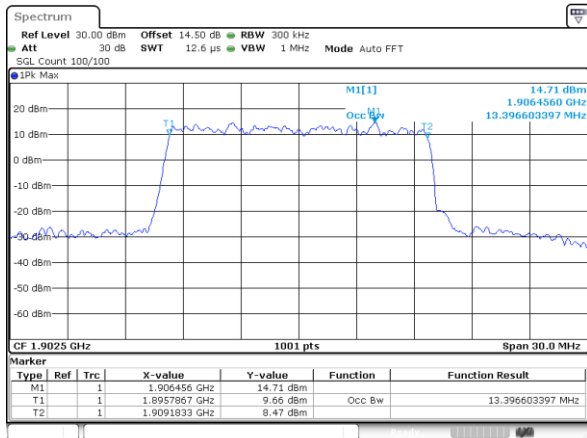

Lowest Channel / 5MHz / 16QAM

Middle Channel / 5MHz / QPSK

Middle Channel / 5MHz / 16QAM

Highest Channel / 5MHz / QPSK

Highest Channel / 5MHz / 16QAM

LTE Band 2

Lowest Channel / 10MHz / QPSK

Lowest Channel / 10MHz / 16QAM

Middle Channel / 10MHz / QPSK

Middle Channel / 10MHz / 16QAM

Highest Channel / 10MHz / QPSK

Highest Channel / 10MHz / 16QAM

LTE Band 2

Lowest Channel / 15MHz / QPSK

Lowest Channel / 15MHz / 16QAM

Middle Channel / 15MHz / QPSK

Middle Channel / 15MHz / 16QAM

Highest Channel / 15MHz / QPSK

Highest Channel / 15MHz / 16QAM

LTE Band 2

Lowest Channel / 20MHz / QPSK

Lowest Channel / 20MHz / 16QAM

Middle Channel / 20MHz / QPSK

Middle Channel / 20MHz / 16QAM