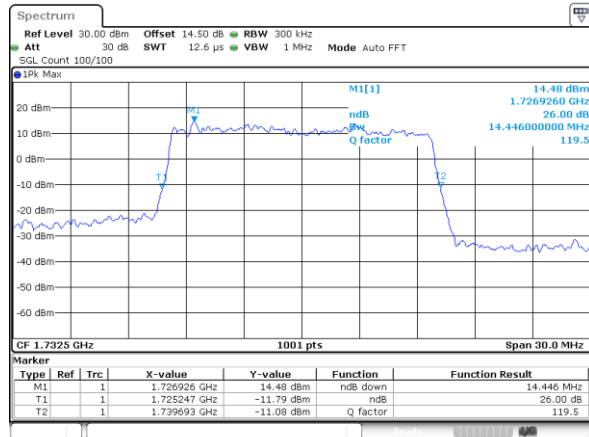

LTE Band 4

Lowest Channel / 5MHz / QPSK

Lowest Channel / 5MHz / 16QAM

Middle Channel / 5MHz / QPSK

Middle Channel / 5MHz / 16QAM

Highest Channel / 5MHz / QPSK

Highest Channel / 5MHz / 16QAM

LTE Band 4

Lowest Channel / 10MHz / QPSK

Lowest Channel / 10MHz / 16QAM

Middle Channel / 10MHz / QPSK

Middle Channel / 10MHz / 16QAM

Highest Channel / 10MHz / QPSK

Highest Channel / 10MHz / 16QAM

LTE Band 4

Lowest Channel / 15MHz / QPSK

Lowest Channel / 15MHz / 16QAM

Middle Channel / 15MHz / QPSK

Middle Channel / 15MHz / 16QAM

Highest Channel / 15MHz / QPSK

Highest Channel / 15MHz / 16QAM

LTE Band 4

Lowest Channel / 20MHz / QPSK

Lowest Channel / 20MHz / 16QAM