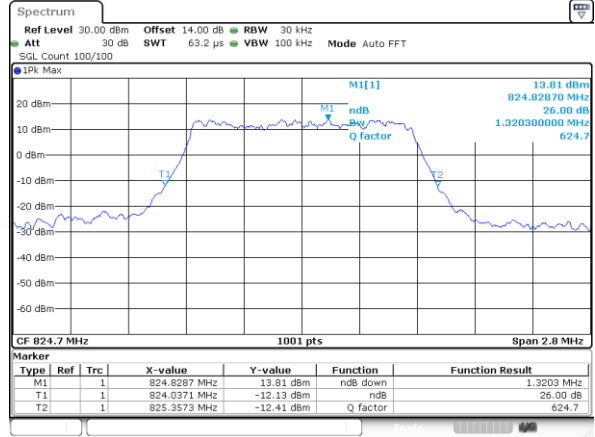

Lowest Channel / 15MHz / 16QAM

Middle Channel / 15MHz / QPSK

Middle Channel / 15MHz / 16QAM

Highest Channel / 15MHz / QPSK

Highest Channel / 15MHz / 16QAM

LTE Band 4

Lowest Channel / 20MHz / QPSK

Lowest Channel / 20MHz / 16QAM

Middle Channel / 20MHz / QPSK

Middle Channel / 20MHz / 16QAM

Highest Channel / 20MHz / QPSK

Highest Channel / 20MHz / 16QAM

LTE Band 5

Lowest Channel / 1.4MHz / QPSK

Lowest Channel / 1.4MHz / 16QAM

Middle Channel / 1.4MHz / QPSK

Middle Channel / 1.4MHz / 16QAM

Highest Channel / 1.4MHz / QPSK

Highest Channel / 1.4MHz / 16QAM

LTE Band 5

Lowest Channel / 3MHz / QPSK

Lowest Channel / 3MHz / 16QAM

Middle Channel / 3MHz / QPSK

Middle Channel / 3MHz / 16QAM

Highest Channel / 3MHz / QPSK

Highest Channel / 3MHz / 16QAM

LTE Band 5

Lowest Channel / 5MHz / QPSK

Lowest Channel / 5MHz / 16QAM

Middle Channel / 5MHz / QPSK

Middle Channel / 5MHz / 16QAM

Highest Channel / 5MHz / QPSK