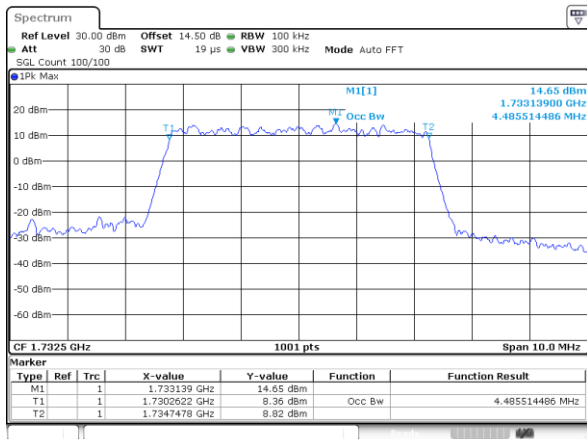

Highest Channel / 1.4MHz / 16QAM

LTE Band 4

Lowest Channel / 3MHz / QPSK

Lowest Channel / 3MHz / 16QAM

Middle Channel / 3MHz / QPSK

Middle Channel / 3MHz / 16QAM

Highest Channel / 3MHz / QPSK

Highest Channel / 3MHz / 16QAM

LTE Band 4

Lowest Channel / 5MHz / QPSK

Lowest Channel / 5MHz / 16QAM

Middle Channel / 5MHz / QPSK

Middle Channel / 5MHz / 16QAM

Highest Channel / 5MHz / QPSK

Highest Channel / 5MHz / 16QAM