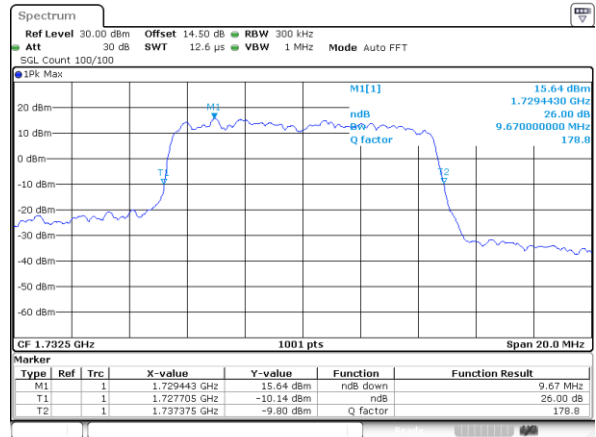

LTE Band 4

Lowest Channel / 5MHz / QPSK

Lowest Channel / 5MHz / 16QAM

Middle Channel / 5MHz / QPSK

Middle Channel / 5MHz / 16QAM

Highest Channel / 5MHz / QPSK

Highest Channel / 5MHz / 16QAM

LTE Band 4

Lowest Channel / 10MHz / QPSK

Lowest Channel / 10MHz / 16QAM

Middle Channel / 10MHz / QPSK

Middle Channel / 10MHz / 16QAM

Highest Channel / 10MHz / QPSK

Highest Channel / 10MHz / 16QAM

LTE Band 4

Lowest Channel / 15MHz / QPSK

Lowest Channel / 15MHz / 16QAM

Middle Channel / 15MHz / QPSK

Middle Channel / 15MHz / 16QAM

Highest Channel / 15MHz / QPSK

Highest Channel / 15MHz / 16QAM

LTE Band 4

Lowest Channel / 20MHz / QPSK

Lowest Channel / 20MHz / 16QAM

Middle Channel / 20MHz / QPSK

Middle Channel / 20MHz / 16QAM

Highest Channel / 20MHz / QPSK

Highest Channel / 20MHz / 16QAM

LTE Band 5

Lowest Channel / 1.4MHz / QPSK

Lowest Channel / 1.4MHz / 16QAM

Middle Channel / 1.4MHz / QPSK