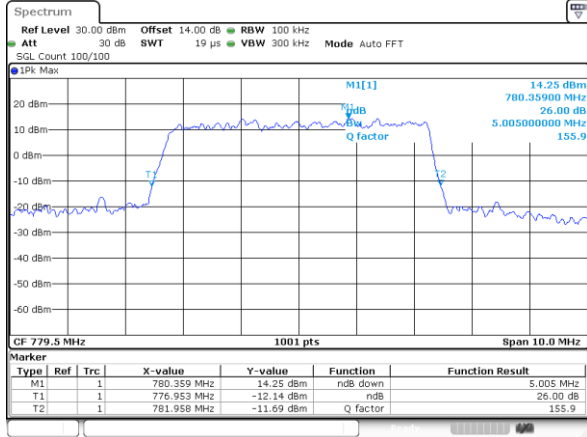

Middle Channel / 10MHz / QPSK

Middle Channel / 10MHz / 16QAM

Highest Channel / 10MHz / QPSK

Highest Channel / 10MHz / 16QAM

LTE Band 13

Lowest Channel / 5MHz / QPSK

Lowest Channel / 5MHz / 16QAM

Middle Channel / 5MHz / QPSK

Middle Channel / 5MHz / 16QAM

Highest Channel / 5MHz / QPSK

Highest Channel / 5MHz / 16QAM

LTE Band 13

Middle Channel / 10MHz / QPSK

Middle Channel / 10MHz / 16QAM

LTE Band 17

Lowest Channel / 5MHz / QPSK