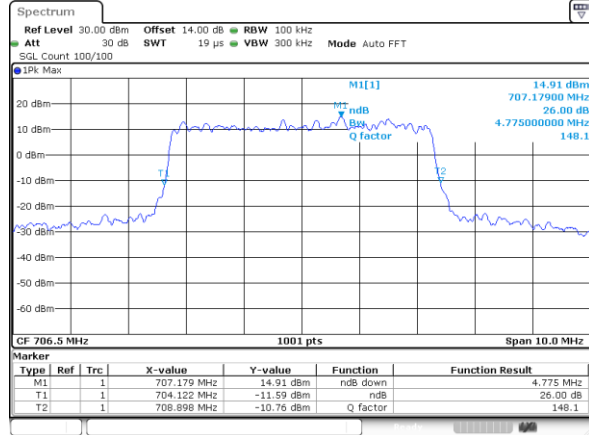

Middle Channel / 5MHz / 16QAM

Highest Channel / 5MHz / QPSK

Highest Channel / 5MHz / 16QAM

LTE Band 13

Middle Channel / 10MHz / QPSK

Middle Channel / 10MHz / 16QAM

LTE Band 17

Lowest Channel / 5MHz / QPSK

Lowest Channel / 5MHz / 16QAM

Middle Channel / 5MHz / QPSK

Middle Channel / 5MHz / 16QAM

Highest Channel / 5MHz / QPSK

Highest Channel / 5MHz / 16QAM

LTE Band 17

Lowest Channel / 10MHz / QPSK

Lowest Channel / 10MHz / 16QAM