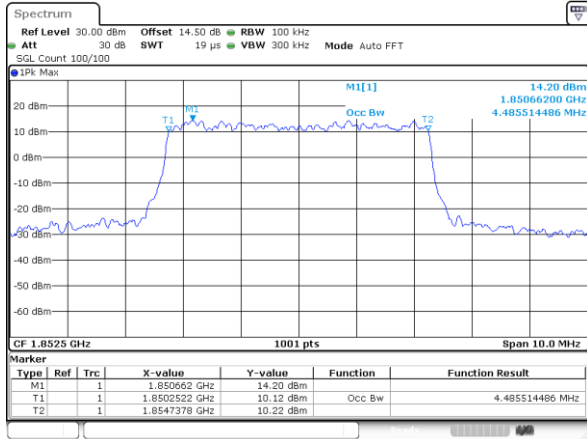

LTE Band 2

Lowest Channel / 1.4MHz / QPSK

Lowest Channel / 1.4MHz / 16QAM

Middle Channel / 1.4MHz / QPSK

Middle Channel / 1.4MHz / 16QAM

Highest Channel / 1.4MHz / QPSK

Highest Channel / 1.4MHz / 16QAM

LTE Band 2

Lowest Channel / 3MHz / QPSK

Lowest Channel / 3MHz / 16QAM

Middle Channel / 3MHz / QPSK

Middle Channel / 3MHz / 16QAM

Highest Channel / 3MHz / QPSK

Highest Channel / 3MHz / 16QAM

LTE Band 2

Lowest Channel / 5MHz / QPSK

Lowest Channel / 5MHz / 16QAM

Middle Channel / 5MHz / QPSK

Middle Channel / 5MHz / 16QAM

Highest Channel / 5MHz / QPSK

Highest Channel / 5MHz / 16QAM

LTE Band 2

Lowest Channel / 10MHz / QPSK

Lowest Channel / 10MHz / 16QAM