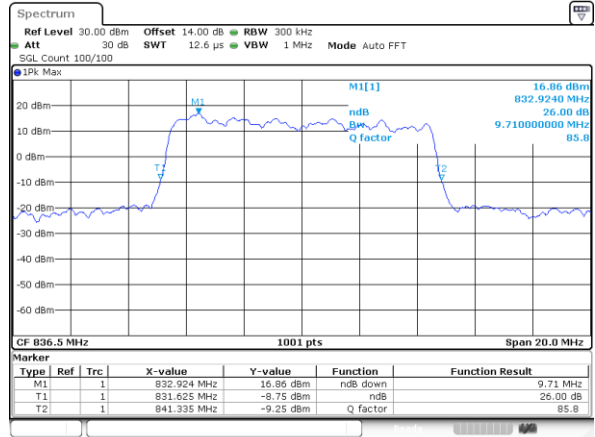

Highest Channel / 3MHz / QPSK

Highest Channel / 3MHz / 16QAM

LTE Band 5

Lowest Channel / 5MHz / QPSK

Lowest Channel / 5MHz / 16QAM

Middle Channel / 5MHz / QPSK

Middle Channel / 5MHz / 16QAM

Highest Channel / 5MHz / QPSK

Highest Channel / 5MHz / 16QAM

LTE Band 5

Lowest Channel / 10MHz / QPSK

Lowest Channel / 10MHz / 16QAM

Middle Channel / 10MHz / QPSK

Middle Channel / 10MHz / 16QAM

Highest Channel / 10MHz / QPSK

Highest Channel / 10MHz / 16QAM

LTE Band 12

Lowest Channel / 1.4MHz / QPSK

Lowest Channel / 1.4MHz / 16QAM

Middle Channel / 1.4MHz / QPSK

Middle Channel / 1.4MHz / 16QAM

Highest Channel / 1.4MHz / QPSK

Highest Channel / 1.4MHz / 16QAM

LTE Band 12