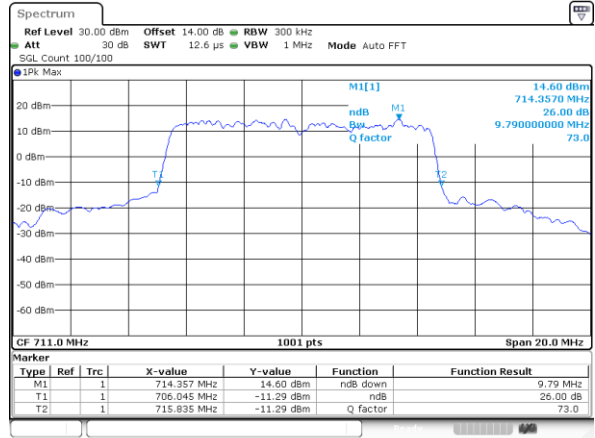

Middle Channel / 10MHz / QPSK

Middle Channel / 10MHz / 16QAM

Highest Channel / 10MHz / QPSK

Highest Channel / 10MHz / 16QAM

LTE Band 13

Lowest Channel / 5MHz / QPSK

Lowest Channel / 5MHz / 16QAM

Middle Channel / 5MHz / QPSK

Middle Channel / 5MHz / 16QAM

Highest Channel / 5MHz / QPSK

Highest Channel / 5MHz / 16QAM

LTE Band 13

Middle Channel / 10MHz / QPSK

Middle Channel / 10MHz / 16QAM

LTE Band 17

Lowest Channel / 5MHz / QPSK