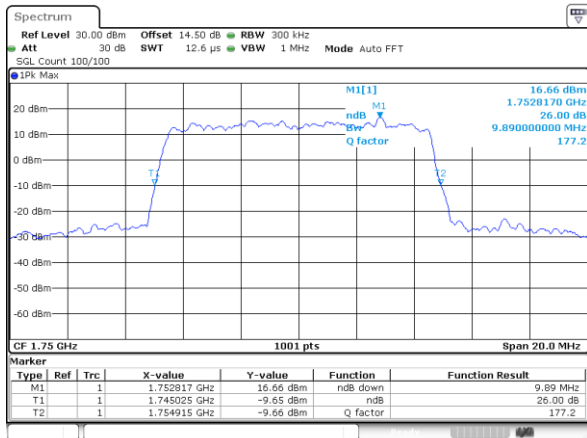

LTE Band 4

Lowest Channel / 5MHz / QPSK

Lowest Channel / 5MHz / 16QAM

Middle Channel / 5MHz / QPSK

Middle Channel / 5MHz / 16QAM

Highest Channel / 5MHz / QPSK

Highest Channel / 5MHz / 16QAM

LTE Band 4

Lowest Channel / 10MHz / QPSK

Lowest Channel / 10MHz / 16QAM

Middle Channel / 10MHz / QPSK

Middle Channel / 10MHz / 16QAM

Highest Channel / 10MHz / QPSK

Highest Channel / 10MHz / 16QAM

LTE Band 4

Lowest Channel / 15MHz / QPSK

Lowest Channel / 15MHz / 16QAM

Middle Channel / 15MHz / QPSK

Middle Channel / 15MHz / 16QAM

Highest Channel / 15MHz / QPSK

Highest Channel / 15MHz / 16QAM

LTE Band 4

Lowest Channel / 20MHz / QPSK

Lowest Channel / 20MHz / 16QAM