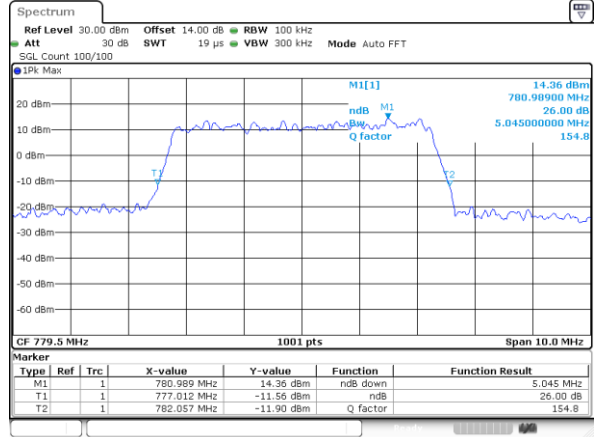

Middle Channel / 10MHz / QPSK

Middle Channel / 10MHz / 16QAM

Highest Channel / 10MHz / QPSK

Highest Channel / 10MHz / 16QAM

LTE Band 13

Lowest Channel / 5MHz / QPSK

Lowest Channel / 5MHz / 16QAM

Middle Channel / 5MHz / QPSK

Middle Channel / 5MHz / 16QAM

Highest Channel / 5MHz / QPSK

Highest Channel / 5MHz / 16QAM

LTE Band 13

Middle Channel / 10MHz / QPSK

Middle Channel / 10MHz / 16QAM

LTE Band 17

Lowest Channel / 5MHz / QPSK