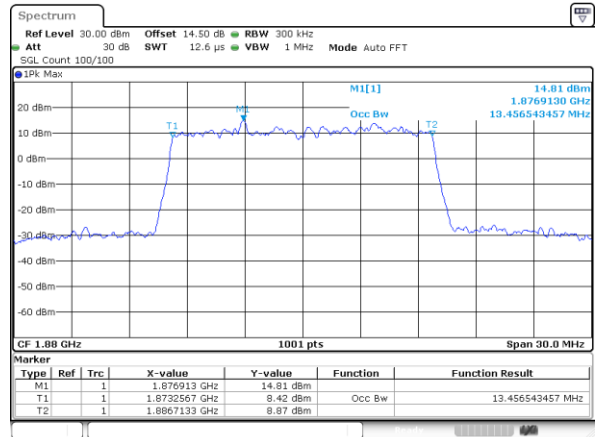

Lowest Channel / 5MHz / 16QAM

Middle Channel / 5MHz / QPSK

Middle Channel / 5MHz / 16QAM

Highest Channel / 5MHz / QPSK

Highest Channel / 5MHz / 16QAM

LTE Band 2

Lowest Channel / 10MHz / QPSK

Lowest Channel / 10MHz / 16QAM

Middle Channel / 10MHz / QPSK

Middle Channel / 10MHz / 16QAM

Highest Channel / 10MHz / QPSK

Highest Channel / 10MHz / 16QAM

LTE Band 2

Lowest Channel / 15MHz / QPSK

Lowest Channel / 15MHz / 16QAM

Middle Channel / 15MHz / QPSK

Middle Channel / 15MHz / 16QAM

Highest Channel / 15MHz / QPSK

Highest Channel / 15MHz / 16QAM

LTE Band 2

Lowest Channel / 20MHz / QPSK

Lowest Channel / 20MHz / 16QAM

Middle Channel / 20MHz / QPSK

Middle Channel / 20MHz / 16QAM