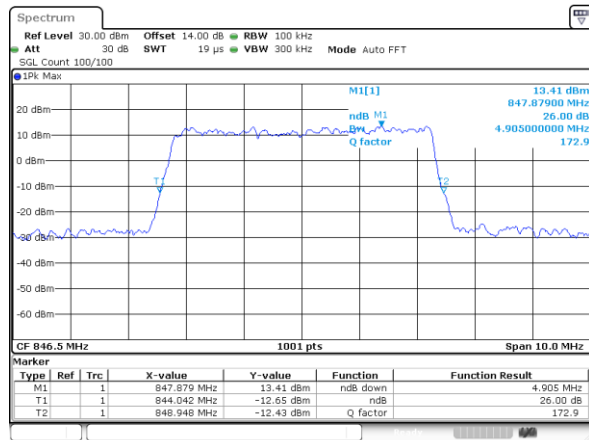

Middle Channel / 1.4MHz / 16QAM

Highest Channel / 1.4MHz / QPSK

Highest Channel / 1.4MHz / 16QAM

LTE Band 5

Lowest Channel / 3MHz / QPSK

Lowest Channel / 3MHz / 16QAM

Middle Channel / 3MHz / QPSK

Middle Channel / 3MHz / 16QAM

Highest Channel / 3MHz / QPSK

Highest Channel / 3MHz / 16QAM

LTE Band 5

Lowest Channel / 5MHz / QPSK

Lowest Channel / 5MHz / 16QAM

Middle Channel / 5MHz / QPSK

Middle Channel / 5MHz / 16QAM

Highest Channel / 5MHz / QPSK

Highest Channel / 5MHz / 16QAM

LTE Band 5

Lowest Channel / 10MHz / QPSK

Lowest Channel / 10MHz / 16QAM

Middle Channel / 10MHz / QPSK

Middle Channel / 10MHz / 16QAM

Highest Channel / 10MHz / QPSK

Highest Channel / 10MHz / 16QAM