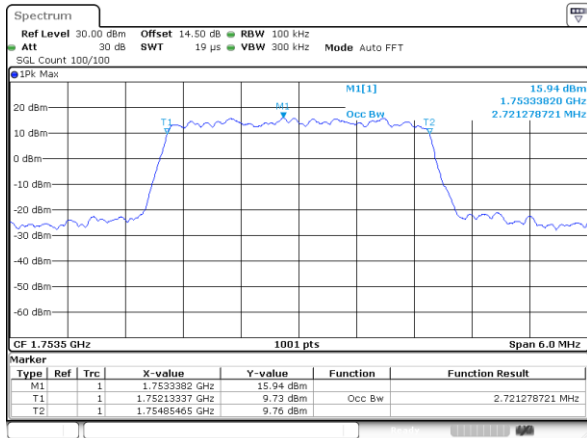

Highest Channel / 20MHz / QPSK

Highest Channel / 20MHz / 16QAM

LTE Band 4

Lowest Channel / 1.4MHz / QPSK

Lowest Channel / 1.4MHz / 16QAM

Middle Channel / 1.4MHz / QPSK

Middle Channel / 1.4MHz / 16QAM

Highest Channel / 1.4MHz / QPSK

Highest Channel / 1.4MHz / 16QAM

LTE Band 4

Lowest Channel / 3MHz / QPSK

Lowest Channel / 3MHz / 16QAM

Middle Channel / 3MHz / QPSK

Middle Channel / 3MHz / 16QAM

Highest Channel / 3MHz / QPSK

Highest Channel / 3MHz / 16QAM

LTE Band 4

Lowest Channel / 5MHz / QPSK

Lowest Channel / 5MHz / 16QAM

Middle Channel / 5MHz / QPSK

Middle Channel / 5MHz / 16QAM

Highest Channel / 5MHz / QPSK

Highest Channel / 5MHz / 16QAM