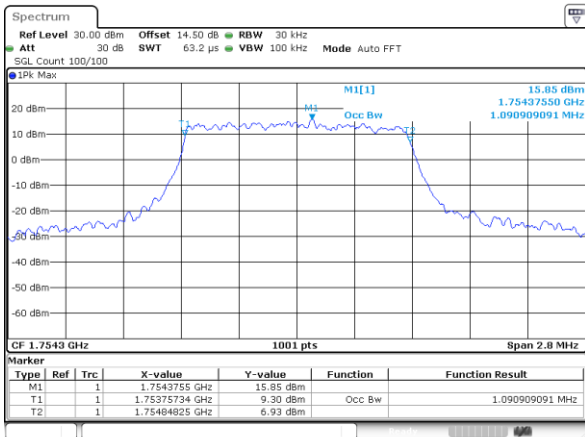

Middle Channel / 15MHz / 16QAM

Highest Channel / 15MHz / QPSK

Highest Channel / 15MHz / 16QAM

LTE Band 2

Lowest Channel / 20MHz / QPSK

Lowest Channel / 20MHz / 16QAM

Middle Channel / 20MHz / QPSK

Middle Channel / 20MHz / 16QAM

Highest Channel / 20MHz / QPSK

Highest Channel / 20MHz / 16QAM

LTE Band 4

Lowest Channel / 1.4MHz / QPSK

Lowest Channel / 1.4MHz / 16QAM

Middle Channel / 1.4MHz / QPSK

Middle Channel / 1.4MHz / 16QAM

Highest Channel / 1.4MHz / QPSK

Highest Channel / 1.4MHz / 16QAM

LTE Band 4

Lowest Channel / 3MHz / QPSK

Lowest Channel / 3MHz / 16QAM

Middle Channel / 3MHz / QPSK

Middle Channel / 3MHz / 16QAM

Highest Channel / 3MHz / QPSK

Highest Channel / 3MHz / 16QAM