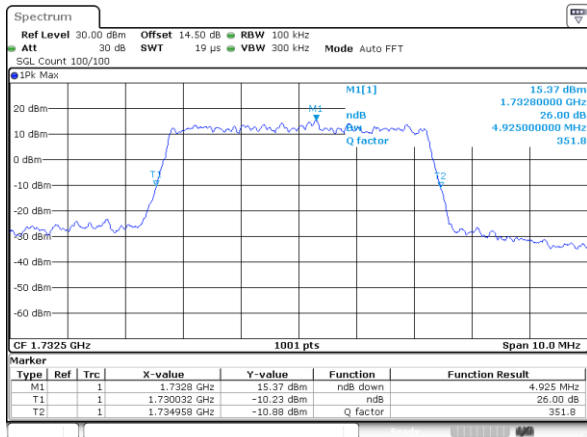

LTE Band 4

Lowest Channel / 5MHz / QPSK

Lowest Channel / 5MHz / 16QAM

Middle Channel / 5MHz / QPSK

Middle Channel / 5MHz / 16QAM

Highest Channel / 5MHz / QPSK

Highest Channel / 5MHz / 16QAM

LTE Band 4

Lowest Channel / 10MHz / QPSK

Lowest Channel / 10MHz / 16QAM

Middle Channel / 10MHz / QPSK

Middle Channel / 10MHz / 16QAM

Highest Channel / 10MHz / QPSK

Highest Channel / 10MHz / 16QAM

LTE Band 4

Lowest Channel / 15MHz / QPSK