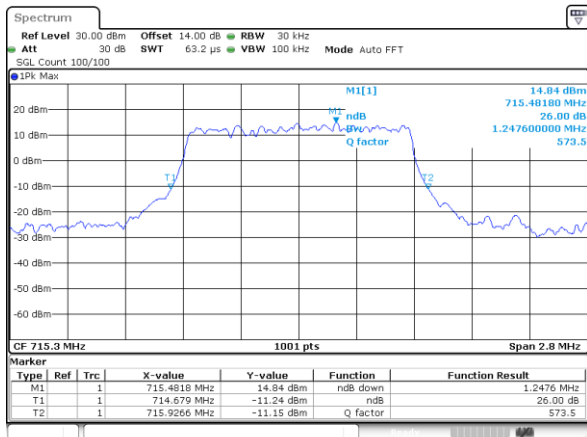

Highest Channel / 5MHz / 16QAM

LTE Band 5

Lowest Channel / 10MHz / QPSK

Lowest Channel / 10MHz / 16QAM

Middle Channel / 10MHz / QPSK

Middle Channel / 10MHz / 16QAM

Highest Channel / 10MHz / QPSK

Highest Channel / 10MHz / 16QAM

LTE Band 12

Lowest Channel / 1.4MHz / QPSK

Lowest Channel / 1.4MHz / 16QAM

Middle Channel / 1.4MHz / QPSK

Middle Channel / 1.4MHz / 16QAM

Highest Channel / 1.4MHz / QPSK

Highest Channel / 1.4MHz / 16QAM

LTE Band 12

Lowest Channel / 3MHz / QPSK

Lowest Channel / 3MHz / 16QAM

Middle Channel / 3MHz / QPSK

Middle Channel / 3MHz / 16QAM

Highest Channel / 3MHz / QPSK

Highest Channel / 3MHz / 16QAM

LTE Band 12

Lowest Channel / 5MHz / QPSK