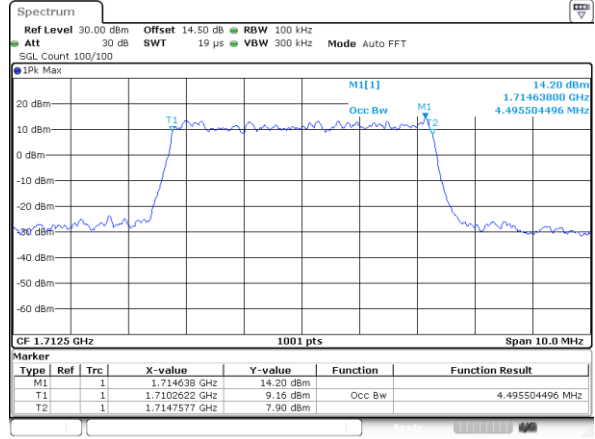

Highest Channel / 20MHz / QPSK

Highest Channel / 20MHz / 16QAM

LTE Band 4

Lowest Channel / 1.4MHz / QPSK

Lowest Channel / 1.4MHz / 16QAM

Middle Channel / 1.4MHz / QPSK

Middle Channel / 1.4MHz / 16QAM

Highest Channel / 1.4MHz / QPSK

Highest Channel / 1.4MHz / 16QAM

LTE Band 4

Lowest Channel / 3MHz / QPSK

Lowest Channel / 3MHz / 16QAM

Middle Channel / 3MHz / QPSK

Middle Channel / 3MHz / 16QAM

Highest Channel / 3MHz / QPSK

Highest Channel / 3MHz / 16QAM

LTE Band 4

Lowest Channel / 5MHz / QPSK

Lowest Channel / 5MHz / 16QAM

Middle Channel / 5MHz / QPSK

Middle Channel / 5MHz / 16QAM

Highest Channel / 5MHz / QPSK

Highest Channel / 5MHz / 16QAM