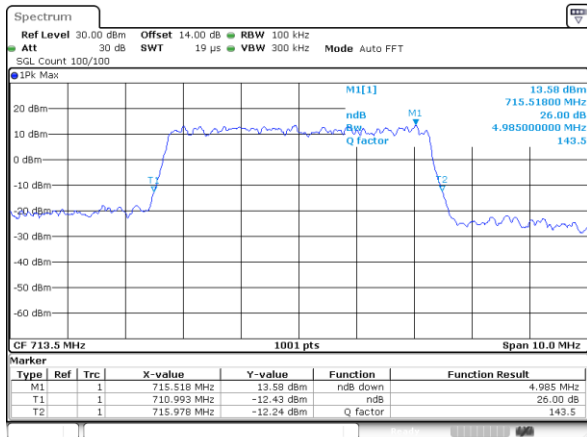

Lowest Channel / 5MHz / 16QAM

Middle Channel / 5MHz / QPSK

Middle Channel / 5MHz / 16QAM

Highest Channel / 5MHz / QPSK

Highest Channel / 5MHz / 16QAM

LTE Band 12

Lowest Channel / 10MHz / QPSK

Lowest Channel / 10MHz / 16QAM

Middle Channel / 10MHz / QPSK

Middle Channel / 10MHz / 16QAM

Highest Channel / 10MHz / QPSK

Highest Channel / 10MHz / 16QAM

LTE Band 13

Lowest Channel / 5MHz / QPSK

Lowest Channel / 5MHz / 16QAM

Middle Channel / 5MHz / QPSK