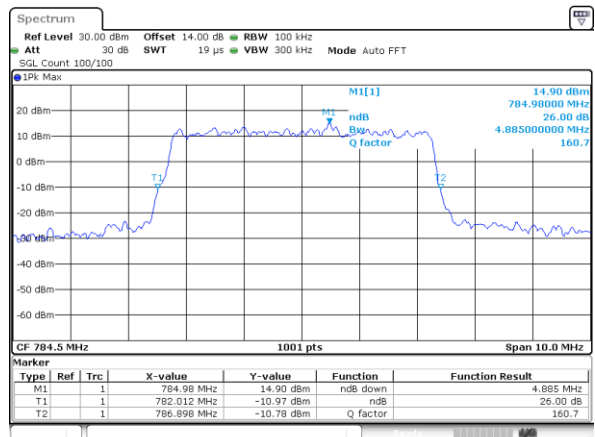

Middle Channel / 10MHz / QPSK

Middle Channel / 10MHz / 16QAM

Highest Channel / 10MHz / QPSK

Highest Channel / 10MHz / 16QAM

LTE Band 13

Lowest Channel / 5MHz / QPSK

Lowest Channel / 5MHz / 16QAM

Middle Channel / 5MHz / QPSK

Middle Channel / 5MHz / 16QAM

Highest Channel / 5MHz / QPSK

Highest Channel / 5MHz / 16QAM

LTE Band 13

Middle Channel / 10MHz / QPSK

Middle Channel / 10MHz / 16QAM

LTE Band 17

Lowest Channel / 5MHz / QPSK