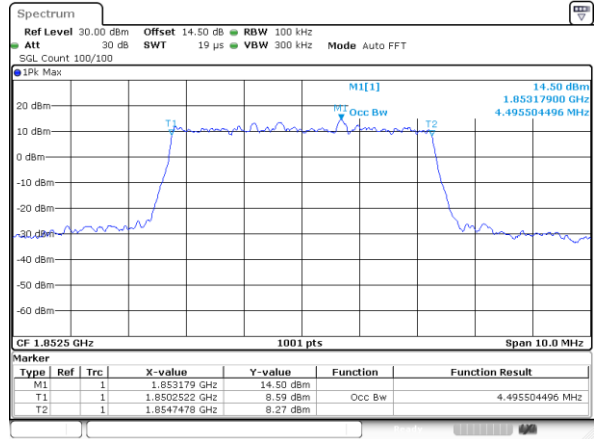

LTE Band 2

Lowest Channel / 1.4MHz / QPSK

Lowest Channel / 1.4MHz / 16QAM

Middle Channel / 1.4MHz / QPSK

Middle Channel / 1.4MHz / 16QAM

Highest Channel / 1.4MHz / QPSK

Highest Channel / 1.4MHz / 16QAM

LTE Band 2

Lowest Channel / 3MHz / QPSK

Lowest Channel / 3MHz / 16QAM

Middle Channel / 3MHz / QPSK

Middle Channel / 3MHz / 16QAM

Highest Channel / 3MHz / QPSK

Highest Channel / 3MHz / 16QAM

LTE Band 2

Lowest Channel / 5MHz / QPSK

Lowest Channel / 5MHz / 16QAM

Middle Channel / 5MHz / QPSK

Middle Channel / 5MHz / 16QAM

Highest Channel / 5MHz / QPSK

Highest Channel / 5MHz / 16QAM

LTE Band 2

Lowest Channel / 10MHz / QPSK

Lowest Channel / 10MHz / 16QAM