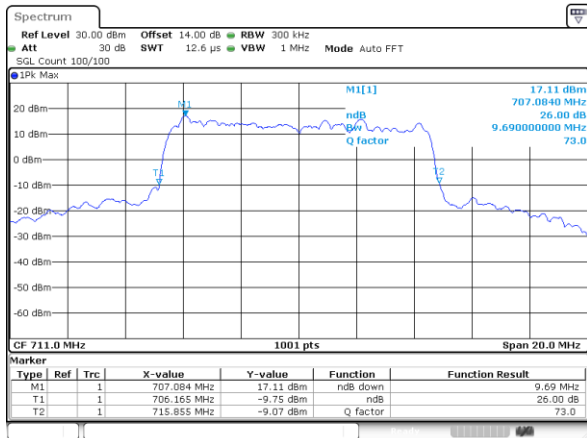

Lowest Channel / 3MHz / QPSK

Lowest Channel / 3MHz / 16QAM

Middle Channel / 3MHz / QPSK

Middle Channel / 3MHz / 16QAM

Highest Channel / 3MHz / QPSK

Highest Channel / 3MHz / 16QAM

LTE Band 12

Lowest Channel / 5MHz / QPSK

Lowest Channel / 5MHz / 16QAM

Middle Channel / 5MHz / QPSK

Middle Channel / 5MHz / 16QAM

Highest Channel / 5MHz / QPSK

Highest Channel / 5MHz / 16QAM

LTE Band 12

Lowest Channel / 10MHz / QPSK

Lowest Channel / 10MHz / 16QAM

Middle Channel / 10MHz / QPSK

Middle Channel / 10MHz / 16QAM

Highest Channel / 10MHz / QPSK

Highest Channel / 10MHz / 16QAM

LTE Band 13

Lowest Channel / 5MHz / QPSK

Lowest Channel / 5MHz / 16QAM

Middle Channel / 5MHz / QPSK