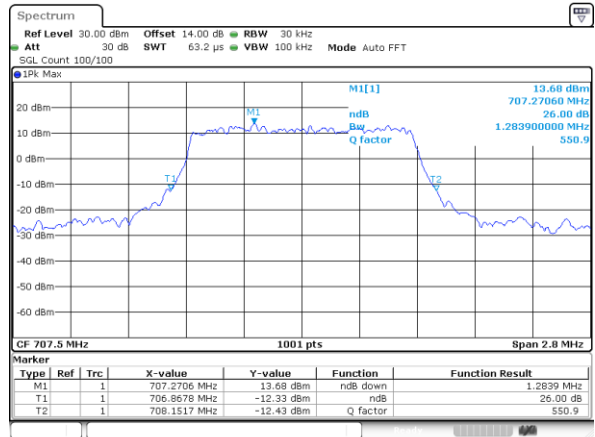

Highest Channel / 5MHz / 16QAM

LTE Band 5

Lowest Channel / 10MHz / QPSK

Lowest Channel / 10MHz / 16QAM

Middle Channel / 10MHz / QPSK

Middle Channel / 10MHz / 16QAM

Highest Channel / 10MHz / QPSK

Highest Channel / 10MHz / 16QAM

LTE Band 12

Lowest Channel / 1.4MHz / QPSK

Lowest Channel / 1.4MHz / 16QAM

Middle Channel / 1.4MHz / QPSK

Middle Channel / 1.4MHz / 16QAM

Highest Channel / 1.4MHz / QPSK

Highest Channel / 1.4MHz / 16QAM

LTE Band 12

Lowest Channel / 3MHz / QPSK

Lowest Channel / 3MHz / 16QAM

Middle Channel / 3MHz / QPSK

Middle Channel / 3MHz / 16QAM

Highest Channel / 3MHz / QPSK

Highest Channel / 3MHz / 16QAM

LTE Band 12

Lowest Channel / 5MHz / QPSK