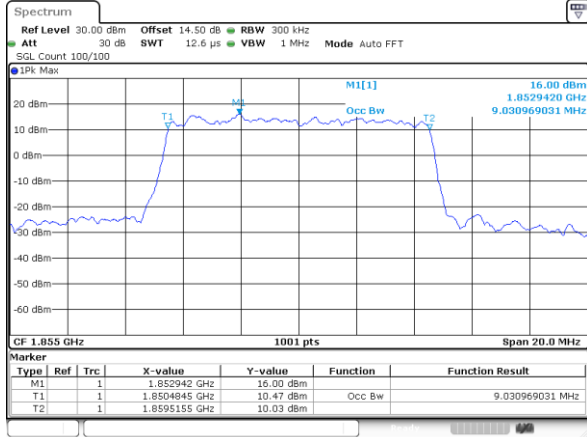

Lowest Channel / 3MHz / QPSK

Lowest Channel / 3MHz / 16QAM

Middle Channel / 3MHz / QPSK

Middle Channel / 3MHz / 16QAM

Highest Channel / 3MHz / QPSK

Highest Channel / 3MHz / 16QAM

LTE Band 2

Lowest Channel / 5MHz / QPSK

Lowest Channel / 5MHz / 16QAM

Middle Channel / 5MHz / QPSK

Middle Channel / 5MHz / 16QAM

Highest Channel / 5MHz / QPSK

Highest Channel / 5MHz / 16QAM

LTE Band 2

Lowest Channel / 10MHz / QPSK

Lowest Channel / 10MHz / 16QAM

Middle Channel / 10MHz / QPSK

Middle Channel / 10MHz / 16QAM

Highest Channel / 10MHz / QPSK

Highest Channel / 10MHz / 16QAM

LTE Band 2

Lowest Channel / 15MHz / QPSK

Lowest Channel / 15MHz / 16QAM

Middle Channel / 15MHz / QPSK