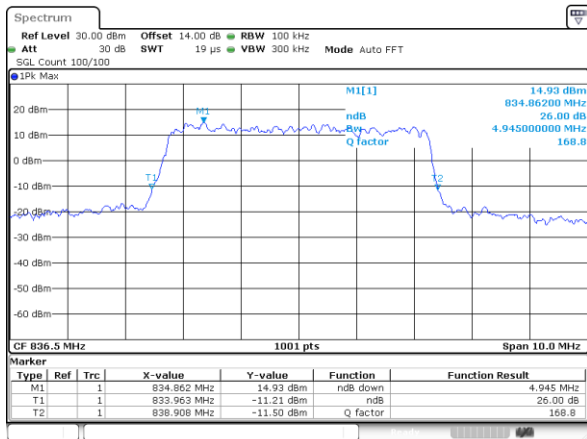

Middle Channel / 1.4MHz / 16QAM

Highest Channel / 1.4MHz / QPSK

Highest Channel / 1.4MHz / 16QAM

LTE Band 5

Lowest Channel / 3MHz / QPSK

Lowest Channel / 3MHz / 16QAM

Middle Channel / 3MHz / QPSK

Middle Channel / 3MHz / 16QAM

Highest Channel / 3MHz / QPSK

Highest Channel / 3MHz / 16QAM

LTE Band 5

Lowest Channel / 5MHz / QPSK

Lowest Channel / 5MHz / 16QAM

Middle Channel / 5MHz / QPSK

Middle Channel / 5MHz / 16QAM

Highest Channel / 5MHz / QPSK

Highest Channel / 5MHz / 16QAM

LTE Band 5

Lowest Channel / 10MHz / QPSK

Lowest Channel / 10MHz / 16QAM

Middle Channel / 10MHz / QPSK

Middle Channel / 10MHz / 16QAM

Highest Channel / 10MHz / QPSK

Highest Channel / 10MHz / 16QAM