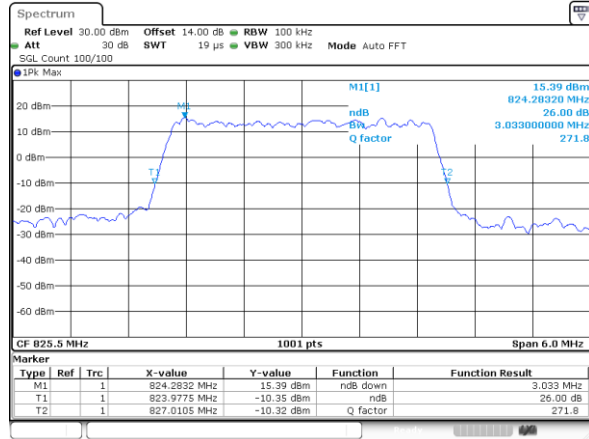

Middle Channel / 20MHz / QPSK

Middle Channel / 20MHz / 16QAM

Highest Channel / 20MHz / QPSK

Highest Channel / 20MHz / 16QAM

LTE Band 5

Lowest Channel / 1.4MHz / QPSK

Lowest Channel / 1.4MHz / 16QAM

Middle Channel / 1.4MHz / QPSK

Middle Channel / 1.4MHz / 16QAM

Highest Channel / 1.4MHz / QPSK

Highest Channel / 1.4MHz / 16QAM

LTE Band 5

Lowest Channel / 3MHz / QPSK

Lowest Channel / 3MHz / 16QAM

Middle Channel / 3MHz / QPSK

Middle Channel / 3MHz / 16QAM

Highest Channel / 3MHz / QPSK

Highest Channel / 3MHz / 16QAM

LTE Band 5

Lowest Channel / 5MHz / QPSK

Lowest Channel / 5MHz / 16QAM

Middle Channel / 5MHz / QPSK

Middle Channel / 5MHz / 16QAM

Highest Channel / 5MHz / QPSK