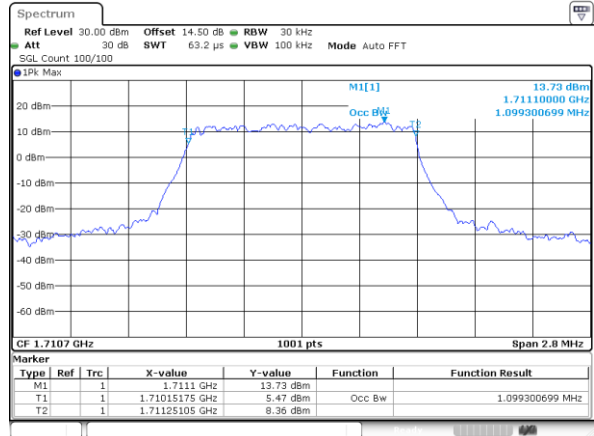

Middle Channel / 15MHz / 16QAM

Highest Channel / 15MHz / QPSK

Highest Channel / 15MHz / 16QAM

LTE Band 2

Lowest Channel / 20MHz / QPSK

Lowest Channel / 20MHz / 16QAM

Middle Channel / 20MHz / QPSK

Middle Channel / 20MHz / 16QAM

Highest Channel / 20MHz / QPSK

Highest Channel / 20MHz / 16QAM

LTE Band 4

Lowest Channel / 1.4MHz / QPSK

Lowest Channel / 1.4MHz / 16QAM

Middle Channel / 1.4MHz / QPSK

Middle Channel / 1.4MHz / 16QAM

Highest Channel / 1.4MHz / QPSK

Highest Channel / 1.4MHz / 16QAM

LTE Band 4

Lowest Channel / 3MHz / QPSK

Lowest Channel / 3MHz / 16QAM

Middle Channel / 3MHz / QPSK

Middle Channel / 3MHz / 16QAM

Highest Channel / 3MHz / QPSK

Highest Channel / 3MHz / 16QAM