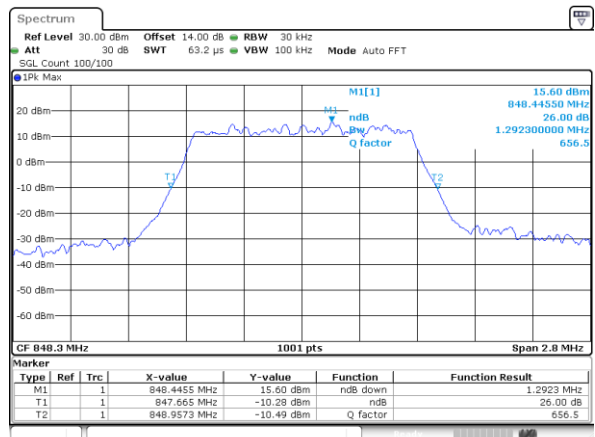

Middle Channel / 20MHz / QPSK

Middle Channel / 20MHz / 16QAM

Highest Channel / 20MHz / QPSK

Highest Channel / 20MHz / 16QAM

LTE Band 5

Lowest Channel / 1.4MHz / QPSK

Lowest Channel / 1.4MHz / 16QAM

Middle Channel / 1.4MHz / QPSK

Middle Channel / 1.4MHz / 16QAM

Highest Channel / 1.4MHz / QPSK

Highest Channel / 1.4MHz / 16QAM

LTE Band 5

Lowest Channel / 3MHz / QPSK

Lowest Channel / 3MHz / 16QAM

Middle Channel / 3MHz / QPSK

Middle Channel / 3MHz / 16QAM