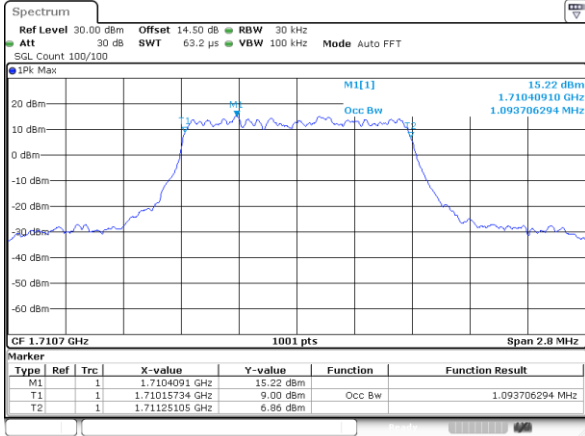

Middle Channel / 15MHz / 16QAM

Highest Channel / 15MHz / QPSK

Highest Channel / 15MHz / 16QAM

LTE Band 2

Lowest Channel / 20MHz / QPSK

Lowest Channel / 20MHz / 16QAM

Middle Channel / 20MHz / QPSK

Middle Channel / 20MHz / 16QAM

Highest Channel / 20MHz / QPSK

Highest Channel / 20MHz / 16QAM

LTE Band 4

Lowest Channel / 1.4MHz / QPSK

Lowest Channel / 1.4MHz / 16QAM

Middle Channel / 1.4MHz / QPSK

Middle Channel / 1.4MHz / 16QAM

Highest Channel / 1.4MHz / QPSK

Highest Channel / 1.4MHz / 16QAM

LTE Band 4

Lowest Channel / 3MHz / QPSK

Lowest Channel / 3MHz / 16QAM

Middle Channel / 3MHz / QPSK

Middle Channel / 3MHz / 16QAM

Highest Channel / 3MHz / QPSK

Highest Channel / 3MHz / 16QAM