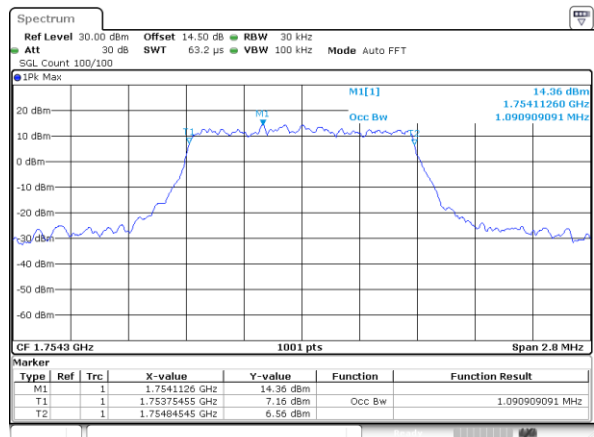

Middle Channel / 15MHz / 16QAM

Highest Channel / 15MHz / QPSK

Highest Channel / 15MHz / 16QAM

LTE Band 2

Lowest Channel / 20MHz / QPSK

Lowest Channel / 20MHz / 16QAM

Middle Channel / 20MHz / QPSK

Middle Channel / 20MHz / 16QAM

Highest Channel / 20MHz / QPSK

Highest Channel / 20MHz / 16QAM

LTE Band 4

Lowest Channel / 1.4MHz / QPSK

Lowest Channel / 1.4MHz / 16QAM

Middle Channel / 1.4MHz / QPSK

Middle Channel / 1.4MHz / 16QAM

Highest Channel / 1.4MHz / QPSK

Highest Channel / 1.4MHz / 16QAM

LTE Band 4

Lowest Channel / 3MHz / QPSK

Lowest Channel / 3MHz / 16QAM

Middle Channel / 3MHz / QPSK

Middle Channel / 3MHz / 16QAM

Highest Channel / 3MHz / QPSK

Highest Channel / 3MHz / 16QAM