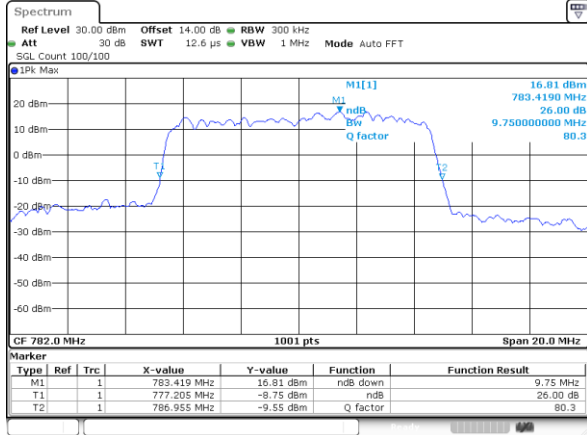

Middle Channel / 5MHz / 16QAM

Highest Channel / 5MHz / QPSK

Highest Channel / 5MHz / 16QAM

LTE Band 13

Middle Channel / 10MHz / QPSK

Middle Channel / 10MHz / 16QAM

LTE Band 17

Lowest Channel / 5MHz / QPSK

Lowest Channel / 5MHz / 16QAM

Middle Channel / 5MHz / QPSK

Middle Channel / 5MHz / 16QAM

Highest Channel / 5MHz / QPSK

Highest Channel / 5MHz / 16QAM

LTE Band 17

Lowest Channel / 10MHz / QPSK

Lowest Channel / 10MHz / 16QAM