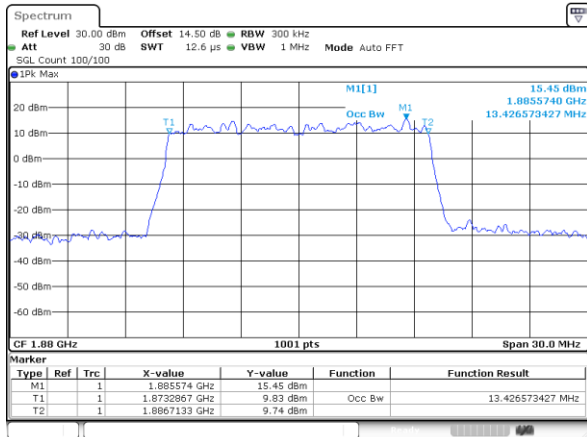

Lowest Channel / 5MHz / 16QAM

Middle Channel / 5MHz / QPSK

Middle Channel / 5MHz / 16QAM

Highest Channel / 5MHz / QPSK

Highest Channel / 5MHz / 16QAM

LTE Band 2

Lowest Channel / 10MHz / QPSK

Lowest Channel / 10MHz / 16QAM

Middle Channel / 10MHz / QPSK

Middle Channel / 10MHz / 16QAM

Highest Channel / 10MHz / QPSK

Highest Channel / 10MHz / 16QAM

LTE Band 2

Lowest Channel / 15MHz / QPSK

Lowest Channel / 15MHz / 16QAM

Middle Channel / 15MHz / QPSK

Middle Channel / 15MHz / 16QAM

Highest Channel / 15MHz / QPSK

Highest Channel / 15MHz / 16QAM

LTE Band 2

Lowest Channel / 20MHz / QPSK

Lowest Channel / 20MHz / 16QAM

Middle Channel / 20MHz / QPSK

Middle Channel / 20MHz / 16QAM