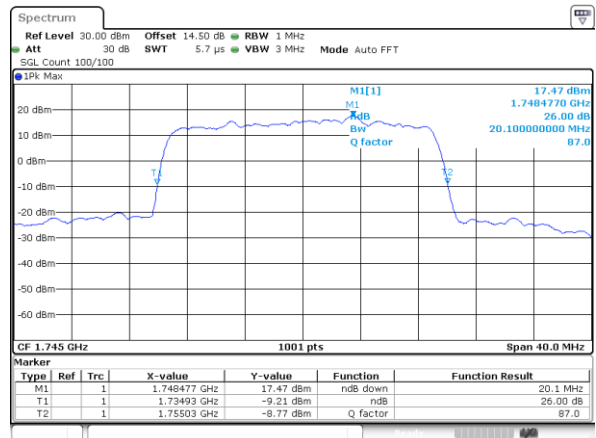

Lowest Channel / 15MHz / 16QAM

Middle Channel / 15MHz / QPSK

Middle Channel / 15MHz / 16QAM

Highest Channel / 15MHz / QPSK

Highest Channel / 15MHz / 16QAM

LTE Band 4

Lowest Channel / 20MHz / QPSK

Lowest Channel / 20MHz / 16QAM

Middle Channel / 20MHz / QPSK

Middle Channel / 20MHz / 16QAM

Highest Channel / 20MHz / QPSK

Highest Channel / 20MHz / 16QAM

LTE Band 5

Lowest Channel / 1.4MHz / QPSK

Lowest Channel / 1.4MHz / 16QAM

Middle Channel / 1.4MHz / QPSK

Middle Channel / 1.4MHz / 16QAM

Highest Channel / 1.4MHz / QPSK

Highest Channel / 1.4MHz / 16QAM

LTE Band 5

Lowest Channel / 3MHz / QPSK

Lowest Channel / 3MHz / 16QAM

Middle Channel / 3MHz / QPSK

Middle Channel / 3MHz / 16QAM