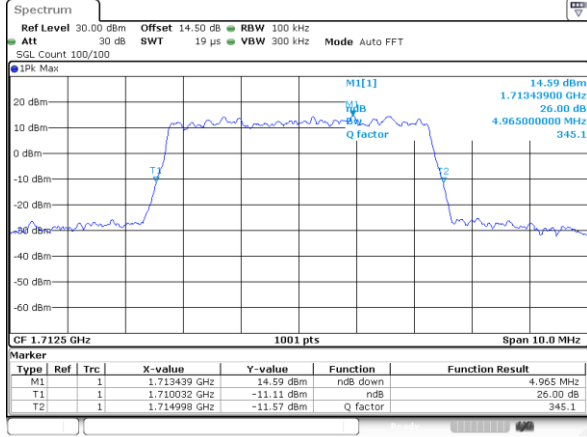

LTE Band 4

Lowest Channel / 5MHz / QPSK

Lowest Channel / 5MHz / 16QAM

Middle Channel / 5MHz / QPSK

Middle Channel / 5MHz / 16QAM

Highest Channel / 5MHz / QPSK

Highest Channel / 5MHz / 16QAM

LTE Band 4

Lowest Channel / 10MHz / QPSK

Lowest Channel / 10MHz / 16QAM

Middle Channel / 10MHz / QPSK

Middle Channel / 10MHz / 16QAM

Highest Channel / 10MHz / QPSK

Highest Channel / 10MHz / 16QAM

LTE Band 4

Lowest Channel / 15MHz / QPSK