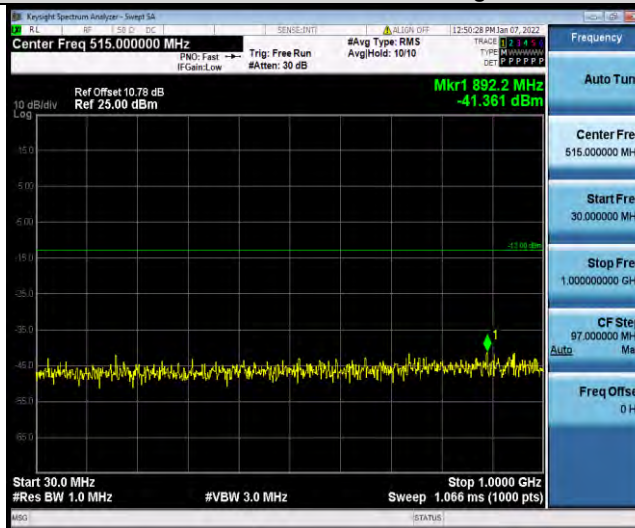

Band4-15MHz-16QAM-20025-1RB#0-Range2:1000~20000MHz

BUREAU VERITAS

Test Report No.: W7L-P22010007RF04

Band4-15MHz-16QAM-20175-1RB#0-Range1:30~1000MHz

Band4-15MHz-16QAM-20175-1RB#0-Range2:1000~2000MHz

Band4-15MHz-16QAM-20325-1RB#0-Range1:30~1000MHz