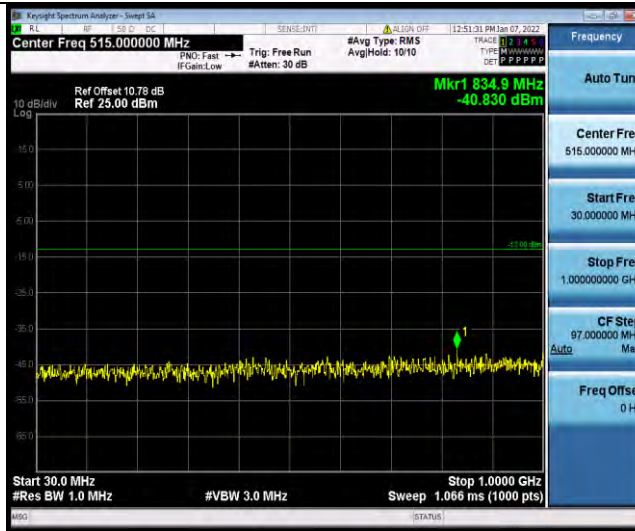

Band4-15MHz-16QAM-20325-1RB#0-Range1:30~1000MHz

BUREAU VERITAS

Test Report No.: W7L-P22010007RF04