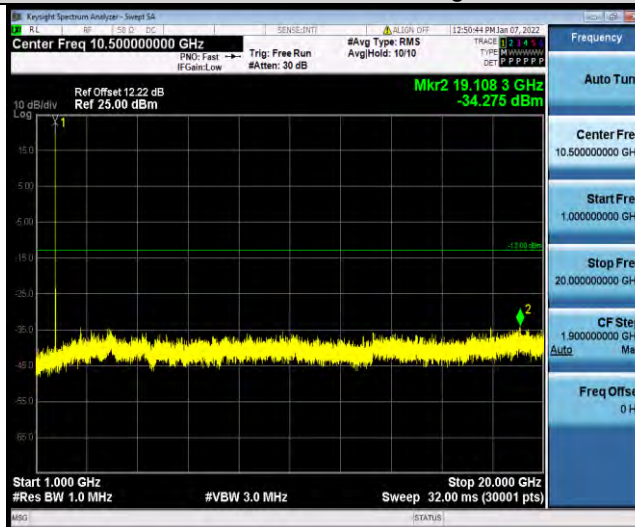

Band4-15MHz-16QAM-20025-1RB#0-Range2:1000~20000MHz

BUREAU VERITAS

Test Report No.: W7L-P22010007RF04

Band4-15MHz-16QAM-20175-1RB#0-Range1:30~1000MHz

Band4-15MHz-16QAM-20175-1RB#0-Range2:1000~2000MHz

Band4-15MHz-16QAM-20325-1RB#0-Range1:30~1000MHz