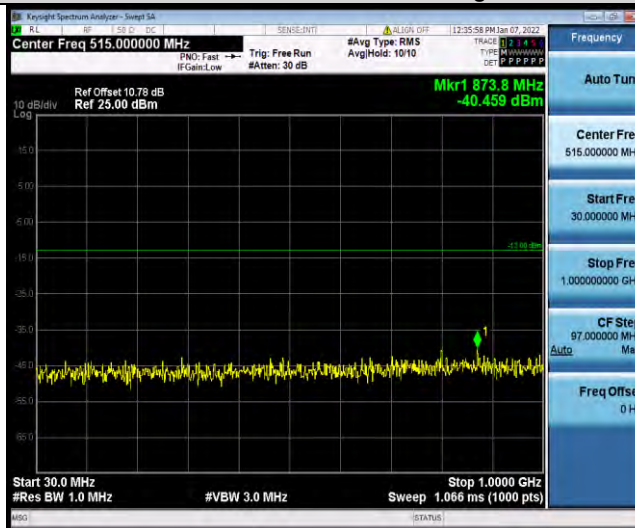

Band4-10MHz-16QAM-20175-1RB#0-Range1:30~1000MHz