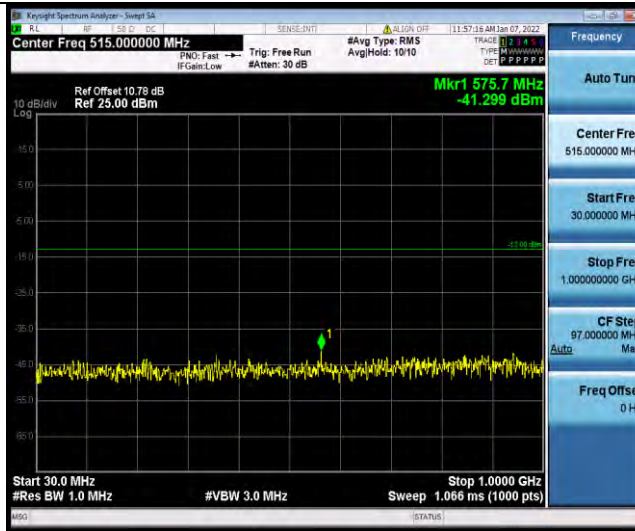

Test Report No.: W7L-P22010007RF04

Band4-1.4MHz-16QAM-20175-1RB#0-Range1:30~1000MHz

Band4-1.4MHz-16QAM-20175-1RB#0-Range2:1000~2000MHz

Band4-1.4MHz-16QAM-20393-1RB#0-Range1:30~1000MHz

BUREAU VERITAS

Test Report No.: W7L-P22010007RF04