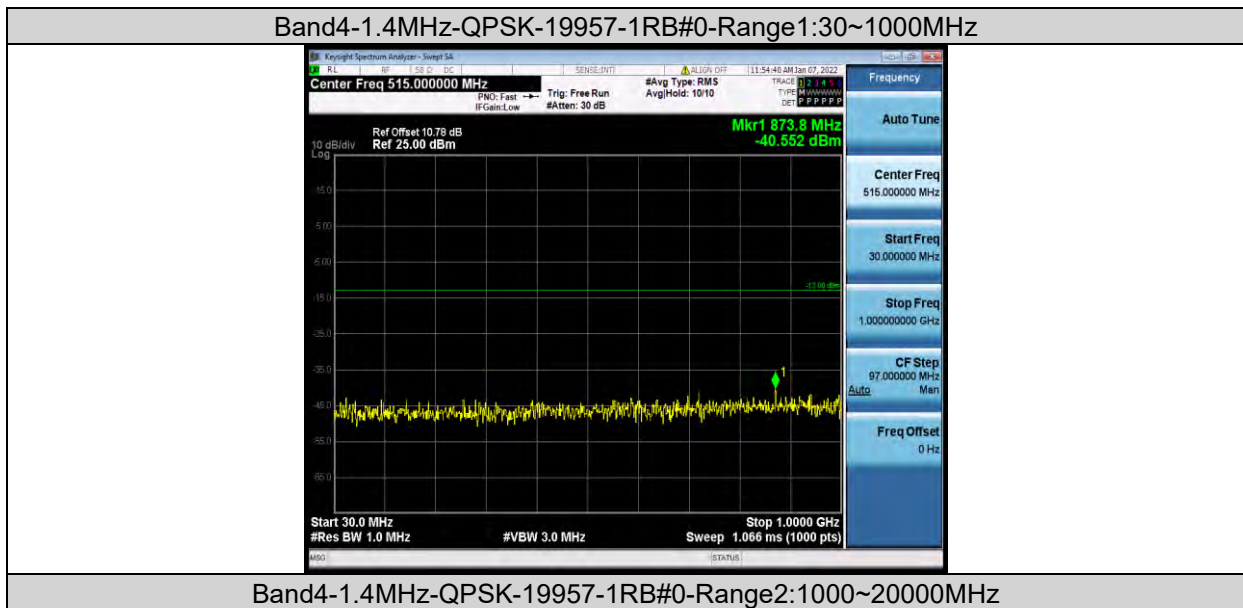

Test Graphs