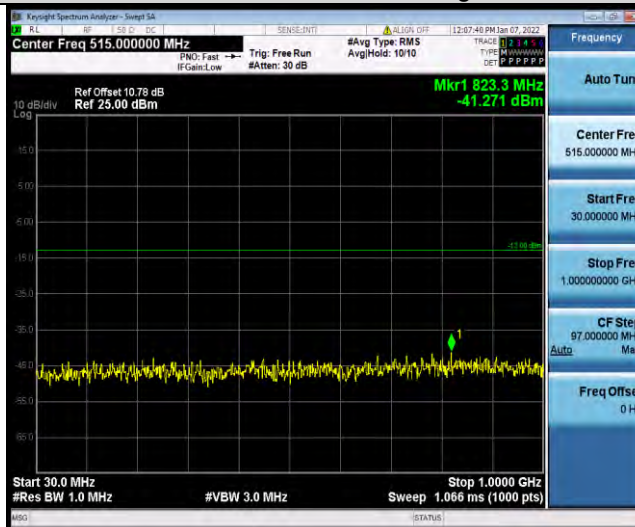

Band4-3MHz-QPSK-19965-1RB#0-Range1:30~1000MHz