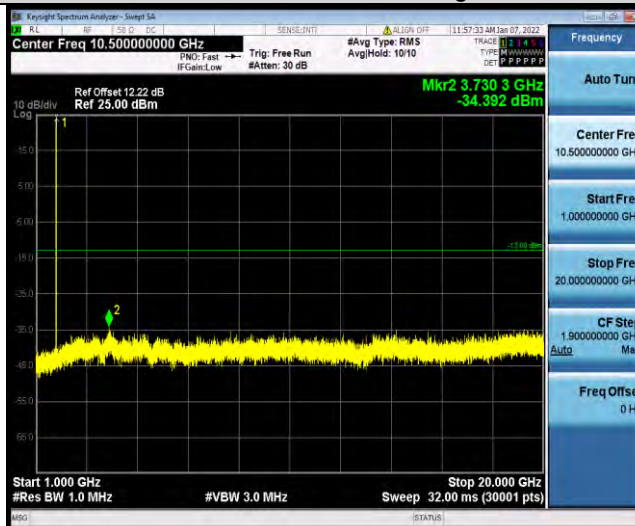

Band4-1.4MHz-16QAM-20393-1RB#0-Range2:1000~20000MHz