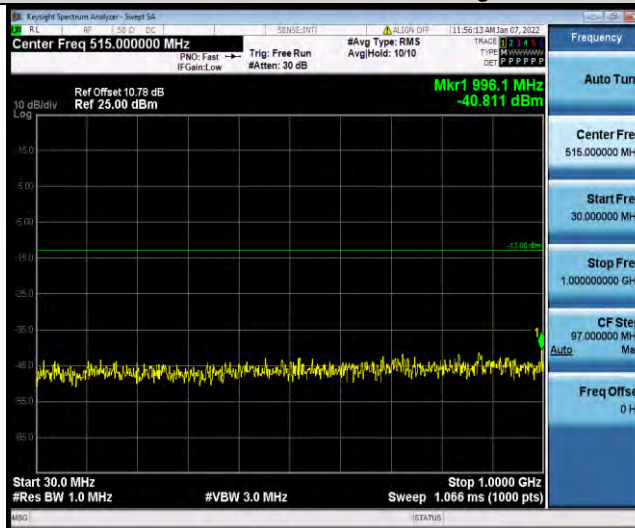

Band4-1.4MHz-16QAM-20175-1RB#0-Range1:30~1000MHz