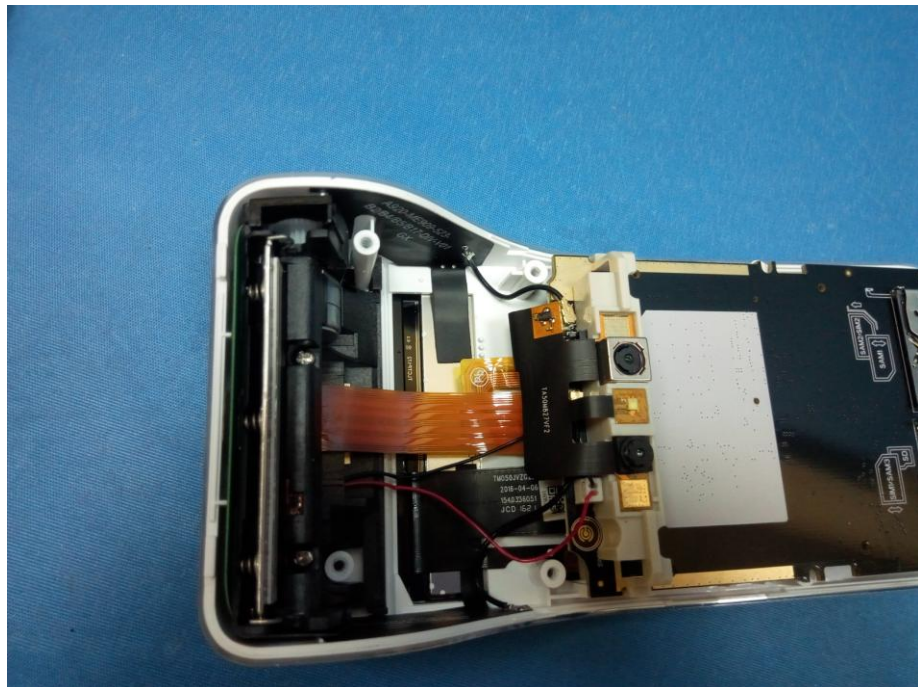

Appendix WTS16S1165620E_Photo