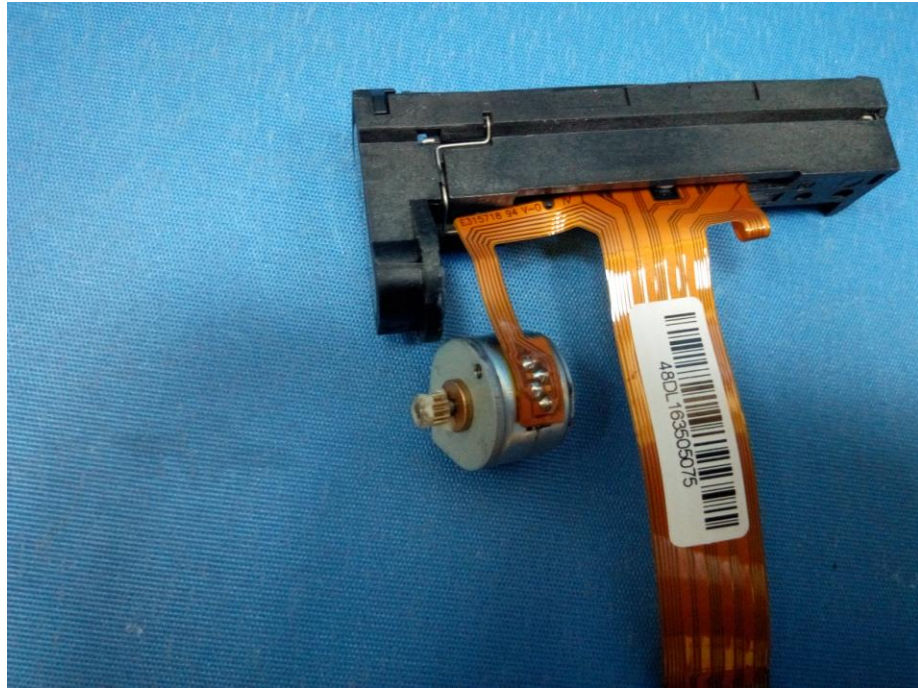

## EUT – Internal View Model A920 FCC ID: V5PA920

WCDMA/LTE ANT.

BT/WIFI/BLE ANT.

# Appendix WTS16S1165620E\_Photo

---

Appendix WTS16S1165620E\_Photo

---

Appendix WTS16S1165620E \_Photo

---