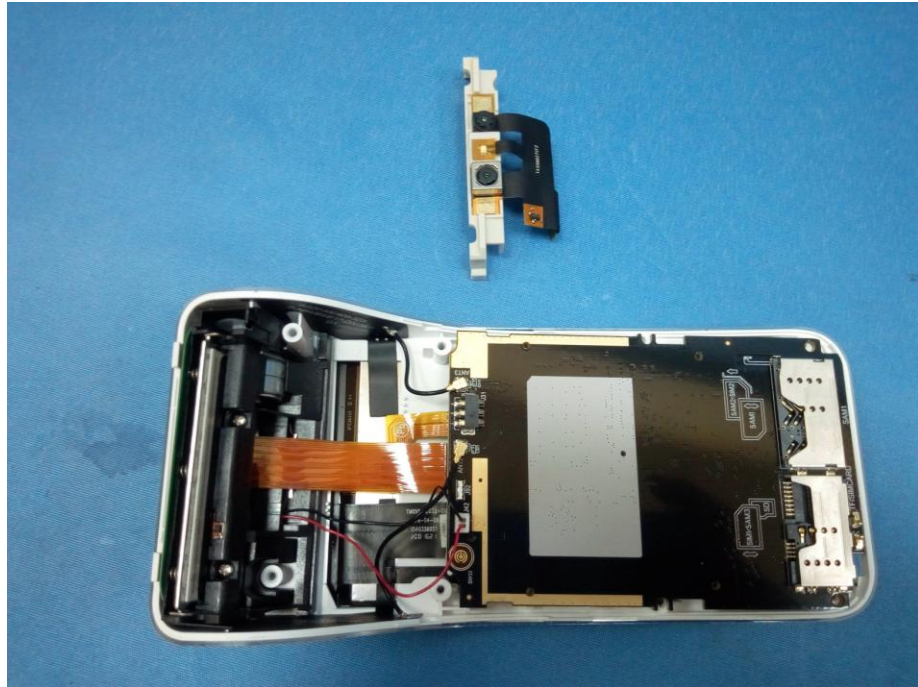

Appendix WTS16S1165620E_Photo