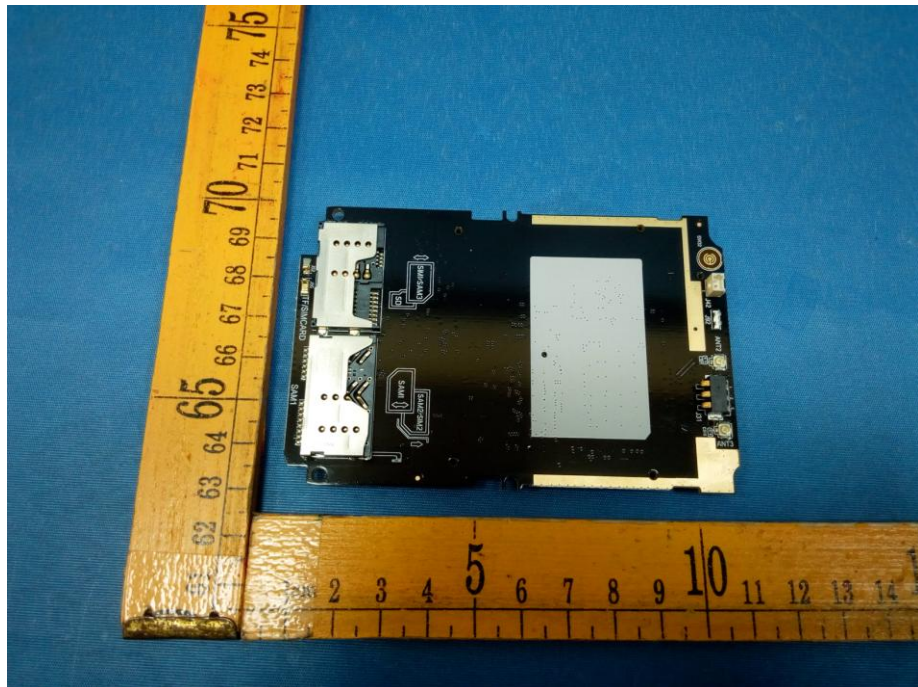

Appendix WTS16S1165620E_Photo