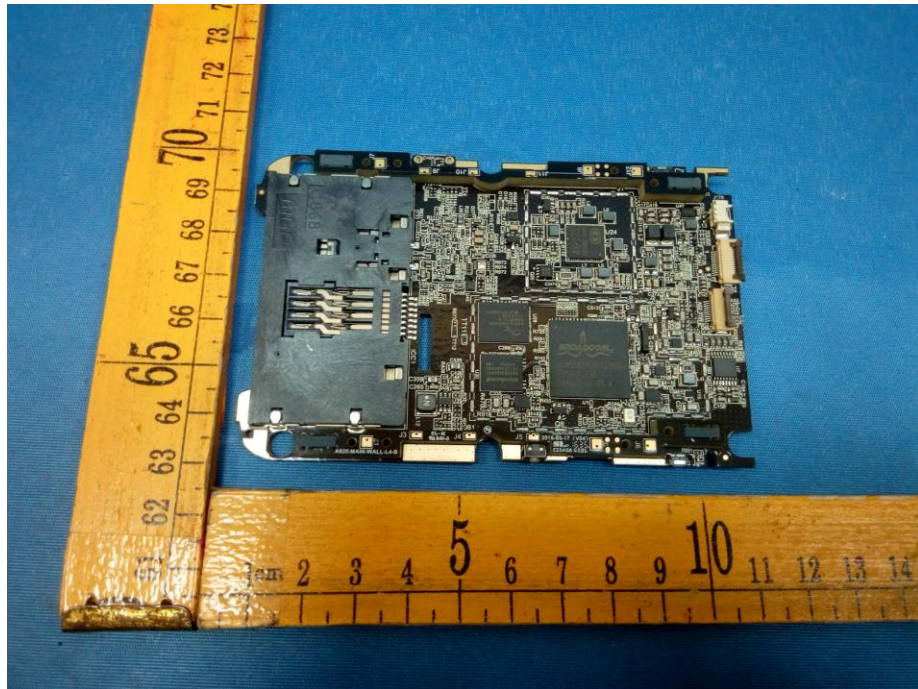

Appendix WTS16S1165620E_Photo