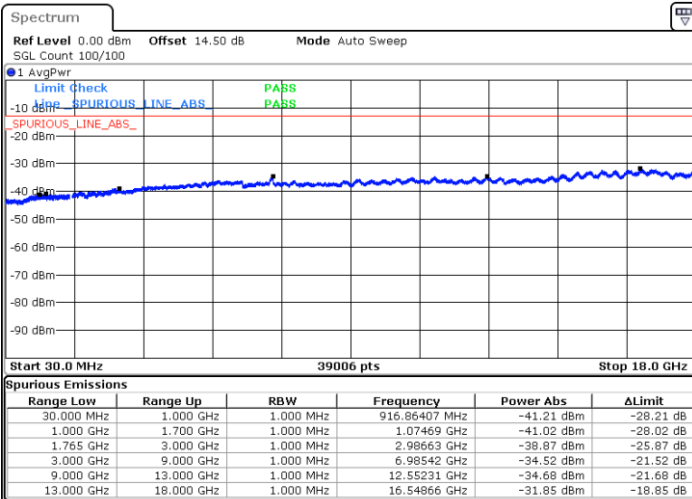

LTE Band 4 / 3MHz

Middle Channel / QPSK

Date: 6.DEC.2017 08:44:00

Middle Channel / 16QAM

Date: 6.DEC.2017 08:44:56

Highest Channel / QPSK

Date: 6.DEC.2017 08:51:10

Highest Channel / 16QAM

Date: 6.DEC.2017 08:52:07

LTE Band 4 / 5MHz

Lowest Channel / QPSK

Lowest Channel / 16QAM

Date: 6.DEC.2017 08:58:20

Date: 6.DEC.2017 08:59:16

Middle Channel / QPSK

Middle Channel / 16QAM

Date: 6.DEC.2017 09:00:52

Date: 6.DEC.2017 09:01:48

LTE Band 4 / 5MHz

Highest Channel / QPSK

Date: 6.DEC.2017 09:08:03

Highest Channel / 16QAM

Date: 6.DEC.2017 09:08:59

LTE Band 4 / 10MHz