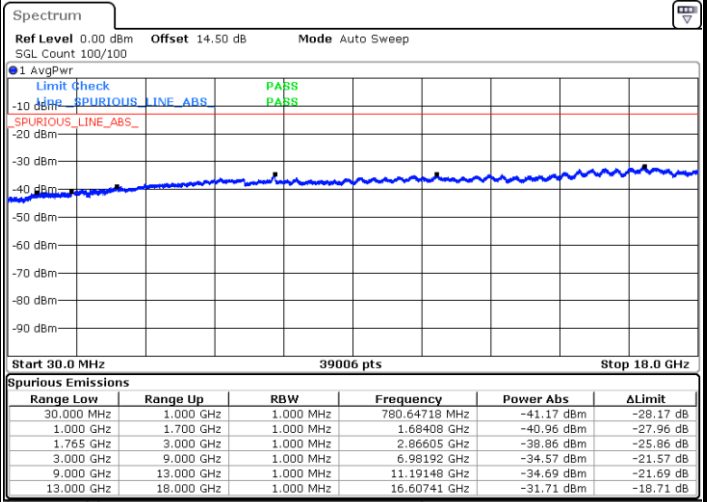

Date: 6.DEC.2017 09:22:18

Highest Channel / QPSK

Date: 6.DEC.2017 09:28:32

Highest Channel / 16QAM

Date: 6.DEC.2017 09:29:28

LTE Band 4 / 15MHz

Lowest Channel / QPSK

Lowest Channel / 16QAM

Date: 6.DEC.2017 09:35:42

Date: 6.DEC.2017 09:36:38

Middle Channel / QPSK

Middle Channel / 16QAM

Date: 6.DEC.2017 09:38:15

Date: 6.DEC.2017 09:39:11

LTE Band 4 / 15MHz

Highest Channel / QPSK

Highest Channel / 16QAM

Date: 6.DEC.2017 09:45:25

Date: 6.DEC.2017 09:46:21

LTE Band 4 / 20MHz

Lowest Channel / QPSK

Lowest Channel / 16QAM

Date: 6.DEC.2017 09:52:35

Date: 6.DEC.2017 09:53:31