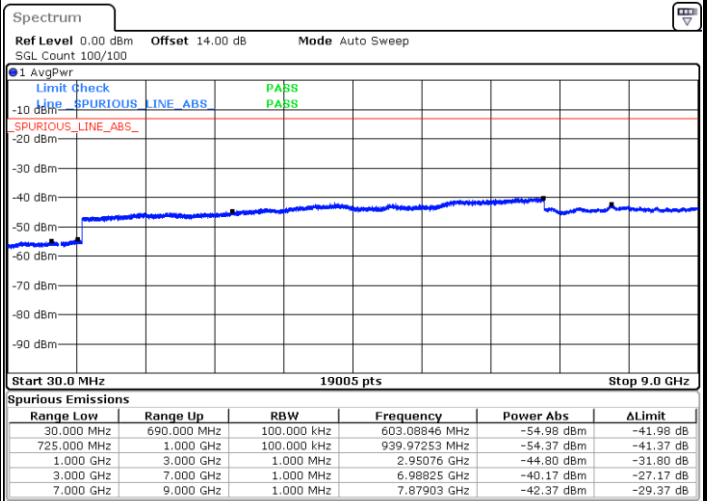

Date: 6 DEC.2017 15:20:26

Date: 6 DEC.2017 15:21:22

LTE Band 12 / 1.4MHz

Highest Channel / QPSK

Date: 6 DEC.2017 15:27:34

Highest Channel / 16QAM

Date: 6 DEC.2017 15:28:31

LTE Band 12 / 3MHz

Lowest Channel / QPSK

Date: 6 DEC.2017 14:22:59

Lowest Channel / 16QAM

Date: 6 DEC.2017 14:23:55

LTE Band 12 / 3MHz

Middle Channel / QPSK

Middle Channel / 16QAM

Date: 6 DEC.2017 14:25:30

Date: 6 DEC.2017 14:26:25

Highest Channel / QPSK

Highest Channel / 16QAM

Date: 6 DEC.2017 14:32:38

Date: 6 DEC.2017 14:33:34