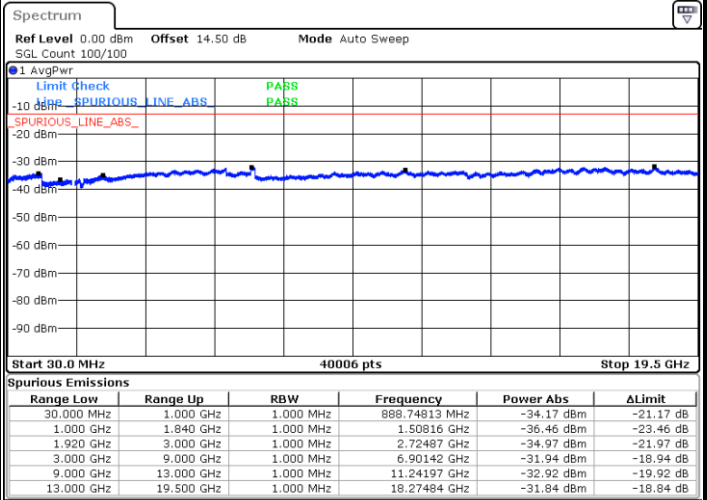

Date: 5 DEC.2017 10:04:18

Date: 5 DEC.2017 10:05:12

LTE Band 2 / 15MHz

Highest Channel / QPSK

Date: 5 DEC.2017 10:11:22

Highest Channel / 16QAM

Date: 5 DEC.2017 10:12:16

LTE Band 2 / 20MHz

Lowest Channel / QPSK

Date: 5 DEC.2017 10:18:25

Lowest Channel / 16QAM

Date: 5 DEC.2017 10:19:19

LTE Band 2 / 20MHz

Middle Channel / QPSK

Middle Channel / 16QAM

Date: 5 DEC.2017 10:20:54

Date: 5 DEC.2017 10:21:48

Highest Channel / QPSK

Highest Channel / 16QAM

Date: 5 DEC.2017 10:27:57

Date: 5 DEC.2017 10:28:51

LTE Band 4 / 1.4MHz

Lowest Channel / QPSK

Lowest Channel / 16QAM

Date: 6.DEC.2017 08:24:34

Date: 6.DEC.2017 08:25:30

Middle Channel / QPSK

Middle Channel / 16QAM

Date: 6.DEC.2017 08:27:06

Date: 6.DEC.2017 08:28:02

LTE Band 4 / 1.4MHz

Highest Channel / QPSK