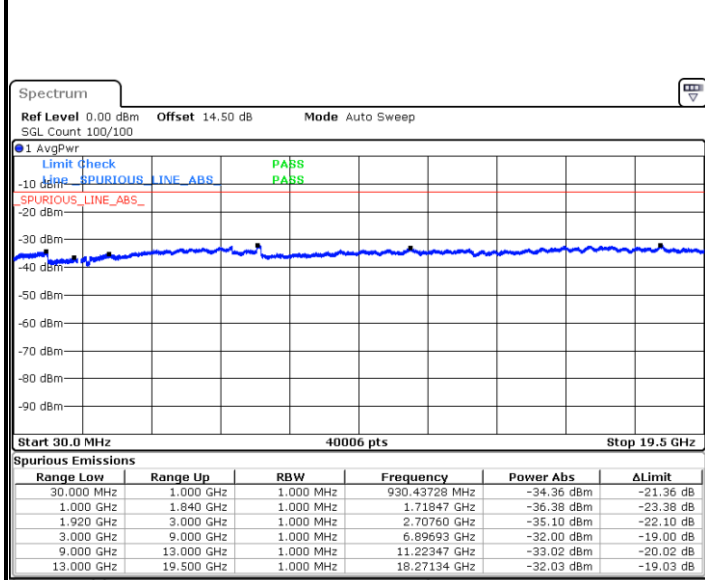

LTE Band 2 / 10MHz

Middle Channel / QPSK

Date: 5 DEC.2017 09:47:43

Middle Channel / 16QAM

Date: 5 DEC.2017 09:48:37

Highest Channel / QPSK

Date: 5 DEC.2017 09:54:46

Highest Channel / 16QAM

Date: 5 DEC.2017 09:55:40

LTE Band 2 / 15MHz

Lowest Channel / QPSK

Lowest Channel / 16QAM

Date: 5 DEC.2017 10:01:50

Date: 5 DEC.2017 10:02:44

Middle Channel / QPSK

Middle Channel / 16QAM

Date: 5 DEC.2017 10:04:18

Date: 5 DEC.2017 10:05:12

LTE Band 2 / 15MHz

Highest Channel / QPSK

Date: 5 DEC.2017 10:11:22

Highest Channel / 16QAM

Date: 5 DEC.2017 10:12:16

LTE Band 2 / 20MHz