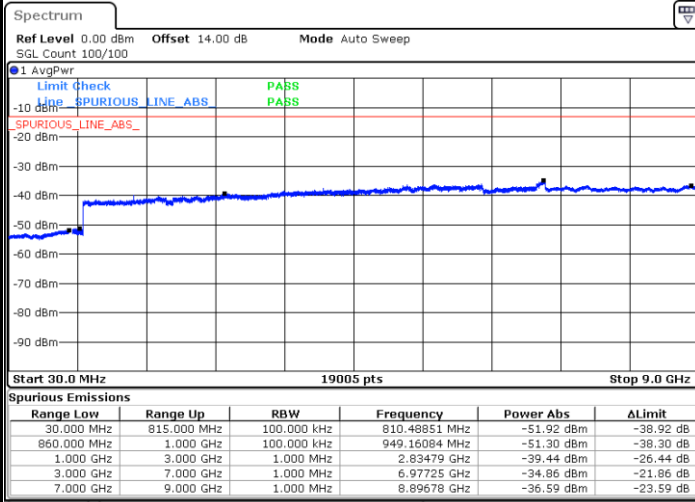

Lowest Channel / QPSK

Date: 5.DEC.2017 12:50:33

Lowest Channel / 16QAM

Date: 5.DEC.2017 12:51:29

LTE Band 5 / 3MHz

Middle Channel / QPSK

Middle Channel / 16QAM

Date: 5.DEC.2017 12:53:06

Date: 5.DEC.2017 12:54:02

Highest Channel / QPSK

Highest Channel / 16QAM

Date: 5.DEC.2017 13:02:17

Date: 5.DEC.2017 13:03:13

LTE Band 5 / 5MHz

Lowest Channel / QPSK

Lowest Channel / 16QAM

Date: 5.DEC.2017 13:11:28

Date: 5.DEC.2017 13:12:25

Middle Channel / QPSK

Middle Channel / 16QAM

Date: 5.DEC.2017 13:14:01

Date: 5.DEC.2017 13:14:57

LTE Band 5 / 5MHz

Highest Channel / QPSK