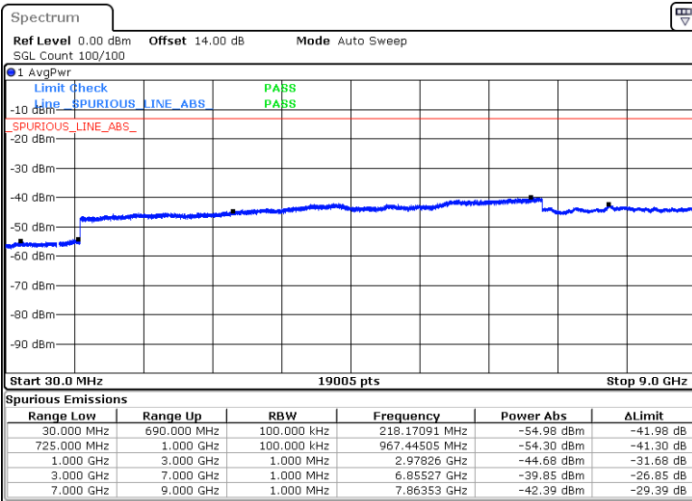

Date: 6 DEC.2017 15:20:26

Date: 6 DEC.2017 15:21:22

LTE Band 12 / 1.4MHz

Highest Channel / QPSK

Date: 6 DEC.2017 15:27:34

Highest Channel / 16QAM

Date: 6 DEC.2017 15:28:31

LTE Band 12 / 3MHz

Lowest Channel / QPSK

Date: 6 DEC.2017 14:22:59

Lowest Channel / 16QAM

Date: 6 DEC.2017 14:23:55

LTE Band 12 / 3MHz

Middle Channel / QPSK

Middle Channel / 16QAM

Date: 6 DEC.2017 14:25:30

Date: 6 DEC.2017 14:26:25

Highest Channel / QPSK

Highest Channel / 16QAM

Date: 6 DEC.2017 14:32:38

Date: 6 DEC.2017 14:33:34