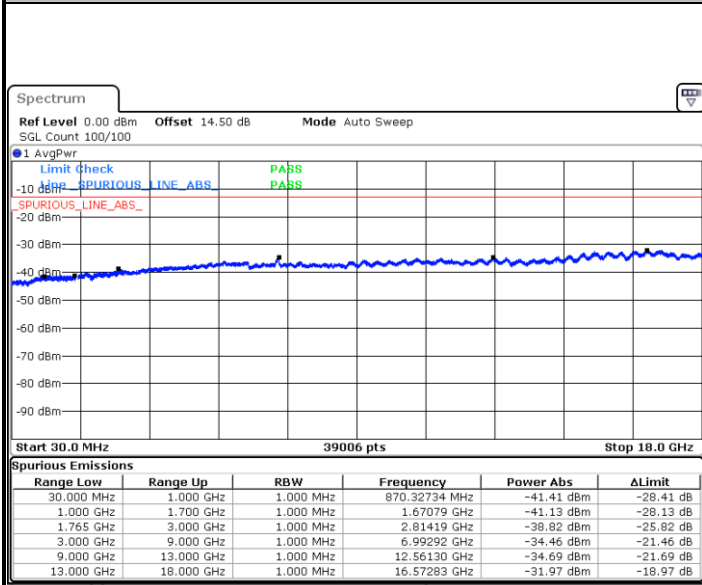

Highest Channel / 16QAM

Date: 6.DEC.2017 08:34:17

Date: 6.DEC.2017 08:35:13

LTE Band 4 / 3MHz

Lowest Channel / QPSK

Lowest Channel / 16QAM

Date: 6.DEC.2017 08:41:28

Date: 6.DEC.2017 08:42:23

LTE Band 4 / 3MHz

Middle Channel / QPSK

Date: 6.DEC.2017 08:44:00

Middle Channel / 16QAM

Date: 6.DEC.2017 08:44:56

Highest Channel / QPSK

Date: 6.DEC.2017 08:51:10

Highest Channel / 16QAM

Date: 6.DEC.2017 08:52:07

LTE Band 4 / 5MHz

Lowest Channel / QPSK

Lowest Channel / 16QAM

Date: 6.DEC.2017 08:58:20

Date: 6.DEC.2017 08:59:16

Middle Channel / QPSK

Middle Channel / 16QAM

Date: 6.DEC.2017 09:00:52

Date: 6.DEC.2017 09:01:48

LTE Band 4 / 5MHz

Highest Channel / QPSK

Date: 6.DEC.2017 09:08:03

Highest Channel / 16QAM

Date: 6.DEC.2017 09:08:59

LTE Band 4 / 10MHz