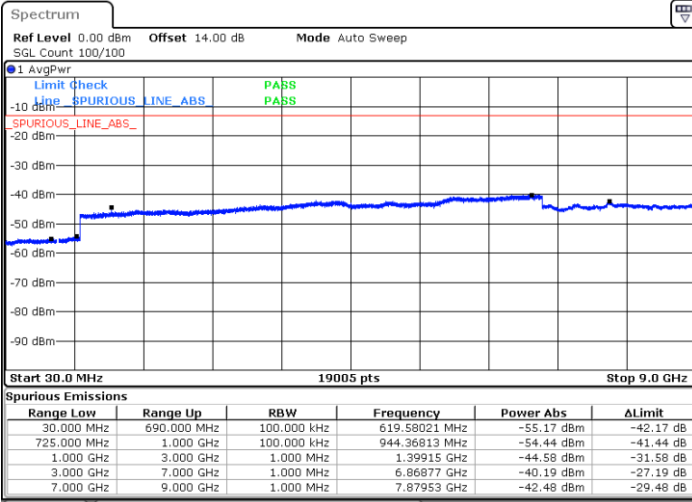

Date: 5.DEC.2017 13:23:12

Highest Channel / 16QAM

Date: 5.DEC.2017 13:24:08

LTE Band 5 / 10MHz

Lowest Channel / QPSK

Date: 5.DEC.2017 13:32:22

Lowest Channel / 16QAM

Date: 5.DEC.2017 13:33:19

LTE Band 5 / 10MHz

Middle Channel / QPSK

Date: 5.DEC.2017 13:34:55

Middle Channel / 16QAM

Date: 5.DEC.2017 13:35:51

Highest Channel / QPSK

Date: 5.DEC.2017 13:44:05

Highest Channel / 16QAM

Date: 5.DEC.2017 13:45:02

LTE Band 12 / 1.4MHz

Lowest Channel / QPSK

Lowest Channel / 16QAM

Date: 6 DEC.2017 15:17:56

Date: 6 DEC.2017 15:18:52

Middle Channel / QPSK

Middle Channel / 16QAM

Date: 6 DEC.2017 15:20:26

Date: 6 DEC.2017 15:21:22

LTE Band 12 / 1.4MHz

Highest Channel / QPSK

Date: 6 DEC.2017 15:27:34

Highest Channel / 16QAM

Date: 6 DEC.2017 15:28:31

LTE Band 12 / 3MHz