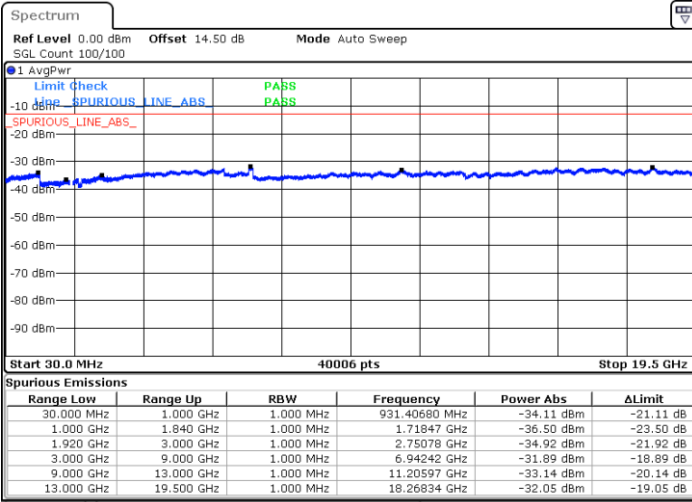

LTE Band 2 / 10MHz

Middle Channel / QPSK

Date: 5 DEC.2017 09:47:43

Middle Channel / 16QAM

Date: 5 DEC.2017 09:48:37

Highest Channel / QPSK

Date: 5 DEC.2017 09:54:46

Highest Channel / 16QAM

Date: 5 DEC.2017 09:55:40

LTE Band 2 / 15MHz

Lowest Channel / QPSK

Lowest Channel / 16QAM

Date: 5 DEC.2017 10:01:50

Date: 5 DEC.2017 10:02:44

Middle Channel / QPSK

Middle Channel / 16QAM

Date: 5 DEC.2017 10:04:18

Date: 5 DEC.2017 10:05:12

LTE Band 2 / 15MHz

Highest Channel / QPSK

Date: 5 DEC.2017 10:11:22

Highest Channel / 16QAM

Date: 5 DEC.2017 10:12:16

LTE Band 2 / 20MHz