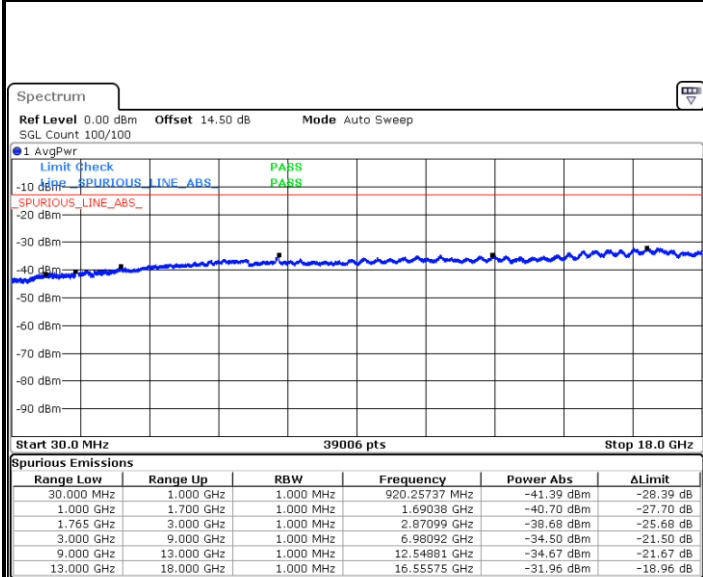

Date: 6.DEC.2017 08:52:07

LTE Band 4 / 5MHz

Lowest Channel / QPSK

Lowest Channel / 16QAM

Date: 6.DEC.2017 08:58:20

Date: 6.DEC.2017 08:59:16

Middle Channel / QPSK

Middle Channel / 16QAM

Date: 6.DEC.2017 09:00:52

Date: 6.DEC.2017 09:01:48

LTE Band 4 / 5MHz

Highest Channel / QPSK

Date: 6.DEC.2017 09:08:03

Highest Channel / 16QAM

Date: 6.DEC.2017 09:08:59

LTE Band 4 / 10MHz

Lowest Channel / QPSK

Date: 6.DEC.2017 09:15:13

Lowest Channel / 16QAM

Date: 6.DEC.2017 09:19:45

LTE Band 4 / 10MHz

Middle Channel / QPSK

Date: 6.DEC.2017 09:21:21

Middle Channel / 16QAM

Date: 6.DEC.2017 09:22:18

Highest Channel / QPSK

Date: 6.DEC.2017 09:28:32

Highest Channel / 16QAM

Date: 6.DEC.2017 09:29:28

LTE Band 4 / 15MHz

Lowest Channel / QPSK

Lowest Channel / 16QAM