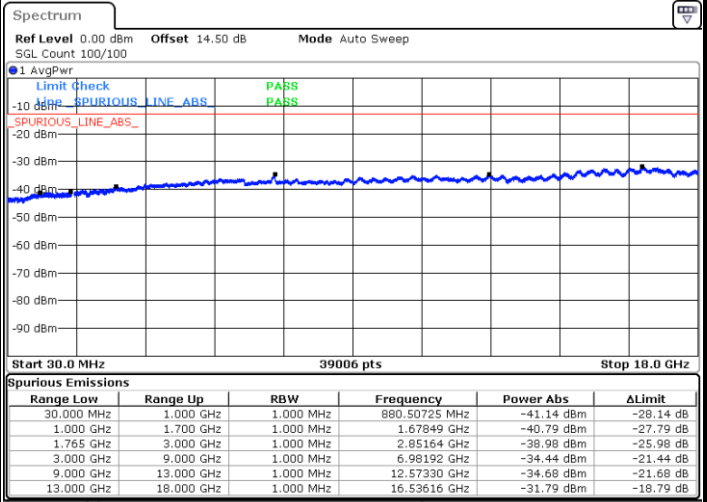

Lowest Channel / QPSK

Date: 6.DEC.2017 09:15:13

Lowest Channel / 16QAM

Date: 6.DEC.2017 09:19:45

LTE Band 4 / 10MHz

Middle Channel / QPSK

Date: 6.DEC.2017 09:21:21

Middle Channel / 16QAM

Date: 6.DEC.2017 09:22:18

Highest Channel / QPSK

Date: 6.DEC.2017 09:28:32

Highest Channel / 16QAM

Date: 6.DEC.2017 09:29:28

LTE Band 4 / 15MHz

Lowest Channel / QPSK

Lowest Channel / 16QAM

Date: 6.DEC.2017 09:35:42

Date: 6.DEC.2017 09:36:38

Middle Channel / QPSK

Middle Channel / 16QAM

Date: 6.DEC.2017 09:38:15

Date: 6.DEC.2017 09:39:11

LTE Band 4 / 15MHz

Highest Channel / QPSK

Highest Channel / 16QAM

Date: 6.DEC.2017 09:45:25

Date: 6.DEC.2017 09:46:21

LTE Band 4 / 20MHz

Lowest Channel / QPSK

Lowest Channel / 16QAM

Date: 6.DEC.2017 09:52:35

Date: 6.DEC.2017 09:53:31