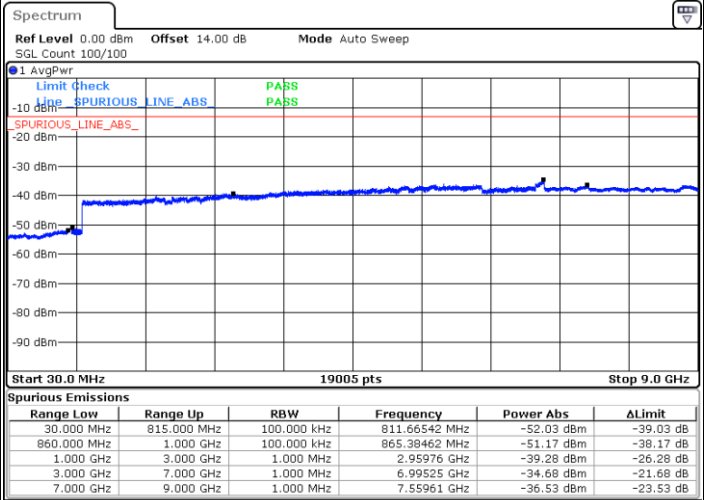

Date: 6.DEC.2017 10:03:13

LTE Band 5 / 1.4MHz

Lowest Channel / QPSK

Lowest Channel / 16QAM

Date: 5.DEC.2017 12:29:38

Date: 5.DEC.2017 12:30:34

Middle Channel / QPSK

Middle Channel / 16QAM

Date: 5.DEC.2017 12:32:11

Date: 5.DEC.2017 12:33:07

LTE Band 5 / 1.4MHz

Highest Channel / QPSK

Date: 5.DEC.2017 12:41:22

Highest Channel / 16QAM

Date: 5.DEC.2017 12:42:18

LTE Band 5 / 3MHz

Lowest Channel / QPSK

Date: 5.DEC.2017 12:50:33

Lowest Channel / 16QAM

Date: 5.DEC.2017 12:51:29

LTE Band 5 / 3MHz

Middle Channel / QPSK

Middle Channel / 16QAM

Date: 5.DEC.2017 12:53:06