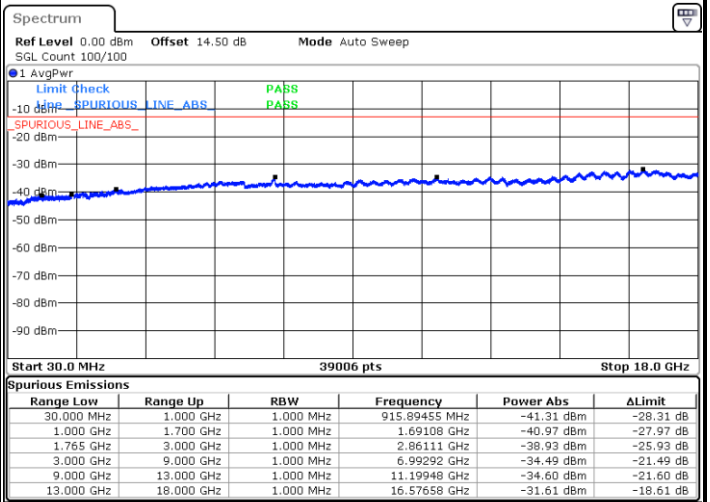

Date: 6.DEC.2017 08:24:34

Date: 6.DEC.2017 08:25:30

Middle Channel / QPSK

Middle Channel / 16QAM

Date: 6.DEC.2017 08:27:06

Date: 6.DEC.2017 08:28:02

LTE Band 4 / 1.4MHz

Highest Channel / QPSK

Highest Channel / 16QAM

Date: 6.DEC.2017 08:34:17

Date: 6.DEC.2017 08:35:13

LTE Band 4 / 3MHz

Lowest Channel / QPSK

Lowest Channel / 16QAM

Date: 6.DEC.2017 08:41:28

Date: 6.DEC.2017 08:42:23

LTE Band 4 / 3MHz

Middle Channel / QPSK

Date: 6.DEC.2017 08:44:00

Middle Channel / 16QAM

Date: 6.DEC.2017 08:44:56

Highest Channel / QPSK

Date: 6.DEC.2017 08:51:10

Highest Channel / 16QAM