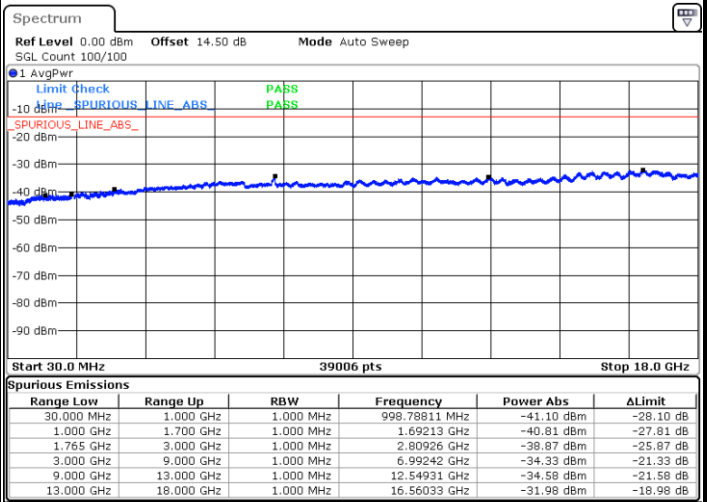

Date: 6.DEC.2017 09:35:42

Date: 6.DEC.2017 09:36:38

Middle Channel / QPSK

Middle Channel / 16QAM

Date: 6.DEC.2017 09:38:15

Date: 6.DEC.2017 09:39:11

LTE Band 4 / 15MHz

Highest Channel / QPSK

Highest Channel / 16QAM

Date: 6.DEC.2017 09:45:25

Date: 6.DEC.2017 09:46:21

LTE Band 4 / 20MHz

Lowest Channel / QPSK

Lowest Channel / 16QAM

Date: 6.DEC.2017 09:52:35

Date: 6.DEC.2017 09:53:31

LTE Band 4 / 20MHz

Middle Channel / QPSK

Date: 6.DEC.2017 09:55:07

Middle Channel / 16QAM

Date: 6.DEC.2017 09:56:04

Highest Channel / QPSK

Date: 6.DEC.2017 10:02:17

Highest Channel / 16QAM