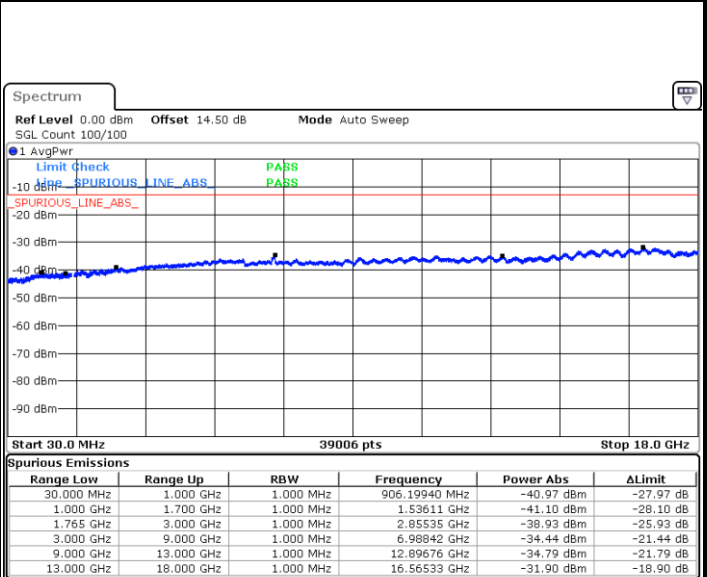

Date: 6.DEC.2017 08:52:07

LTE Band 4 / 5MHz

Lowest Channel / QPSK

Lowest Channel / 16QAM

Date: 6.DEC.2017 08:58:20

Date: 6.DEC.2017 08:59:16

Middle Channel / QPSK

Middle Channel / 16QAM

Date: 6.DEC.2017 09:00:52

Date: 6.DEC.2017 09:01:48

LTE Band 4 / 5MHz

Highest Channel / QPSK

Date: 6.DEC.2017 09:08:03

Highest Channel / 16QAM

Date: 6.DEC.2017 09:08:59

LTE Band 4 / 10MHz

Lowest Channel / QPSK

Date: 6.DEC.2017 09:15:13

Lowest Channel / 16QAM

Date: 6.DEC.2017 09:19:45

LTE Band 4 / 10MHz

Middle Channel / QPSK

Date: 6.DEC.2017 09:21:21

Middle Channel / 16QAM

Date: 6.DEC.2017 09:22:18

Highest Channel / QPSK

Date: 6.DEC.2017 09:28:32

Highest Channel / 16QAM

Date: 6.DEC.2017 09:29:28

LTE Band 4 / 15MHz

Lowest Channel / QPSK

Lowest Channel / 16QAM