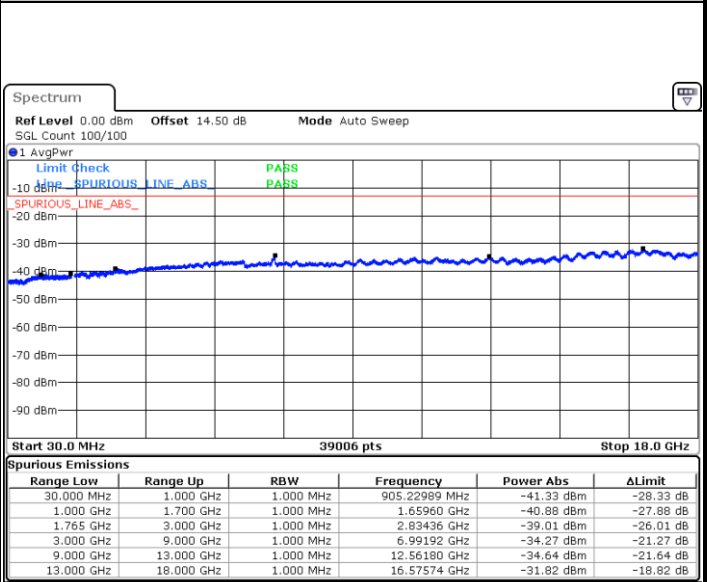

Date: 6.DEC.2017 09:35:42

Date: 6.DEC.2017 09:36:38

Middle Channel / QPSK

Middle Channel / 16QAM

Date: 6.DEC.2017 09:38:15

Date: 6.DEC.2017 09:39:11

LTE Band 4 / 15MHz

Highest Channel / QPSK

Highest Channel / 16QAM

Date: 6.DEC.2017 09:45:25

Date: 6.DEC.2017 09:46:21

LTE Band 4 / 20MHz

Lowest Channel / QPSK

Lowest Channel / 16QAM

Date: 6.DEC.2017 09:52:35

Date: 6.DEC.2017 09:53:31

LTE Band 4 / 20MHz

Middle Channel / QPSK

Date: 6.DEC.2017 09:55:07

Middle Channel / 16QAM

Date: 6.DEC.2017 09:56:04

Highest Channel / QPSK

Date: 6.DEC.2017 10:02:17

Highest Channel / 16QAM