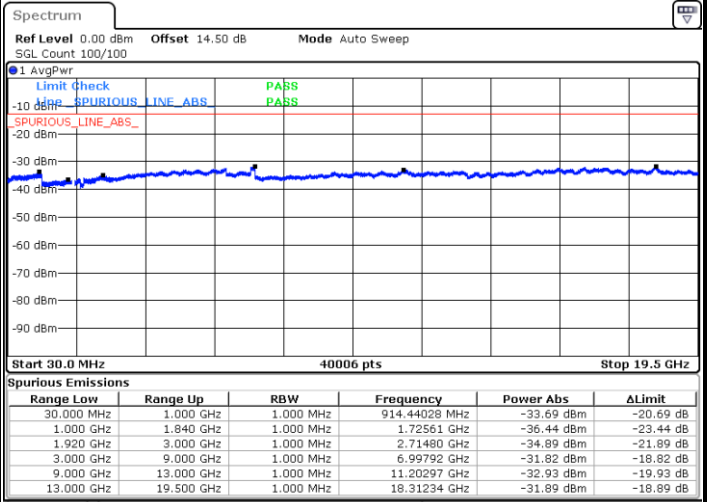

Date: 5 DEC.2017 10:04:18

Date: 5 DEC.2017 10:05:12

LTE Band 2 / 15MHz

Highest Channel / QPSK

Date: 5 DEC.2017 10:11:22

Highest Channel / 16QAM

Date: 5 DEC.2017 10:12:16

LTE Band 2 / 20MHz

Lowest Channel / QPSK

Date: 5 DEC.2017 10:18:25

Lowest Channel / 16QAM

Date: 5 DEC.2017 10:19:19

LTE Band 2 / 20MHz

Middle Channel / QPSK

Middle Channel / 16QAM

Date: 5 DEC.2017 10:20:54

Date: 5 DEC.2017 10:21:48

Highest Channel / QPSK

Highest Channel / 16QAM

Date: 5 DEC.2017 10:27:57

Date: 5 DEC.2017 10:28:51

LTE Band 4 / 1.4MHz

Lowest Channel / QPSK

Lowest Channel / 16QAM