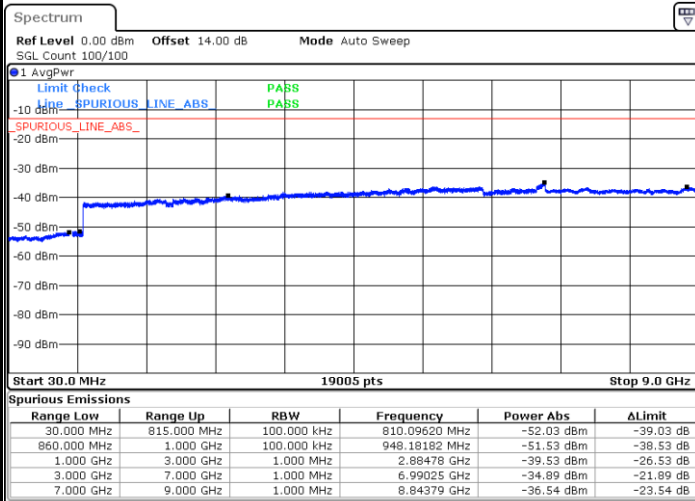

Lowest Channel / QPSK

Date: 5.DEC.2017 12:50:33

Lowest Channel / 16QAM

Date: 5.DEC.2017 12:51:29

LTE Band 5 / 3MHz

Middle Channel / QPSK

Middle Channel / 16QAM

Date: 5.DEC.2017 12:53:06

Date: 5.DEC.2017 12:54:02

Highest Channel / QPSK

Highest Channel / 16QAM

Date: 5.DEC.2017 13:02:17

Date: 5.DEC.2017 13:03:13

LTE Band 5 / 5MHz

Lowest Channel / QPSK

Lowest Channel / 16QAM

Date: 5.DEC.2017 13:11:28

Date: 5.DEC.2017 13:12:25

Middle Channel / QPSK

Middle Channel / 16QAM

Date: 5.DEC.2017 13:14:01

Date: 5.DEC.2017 13:14:57

LTE Band 5 / 5MHz

Highest Channel / QPSK