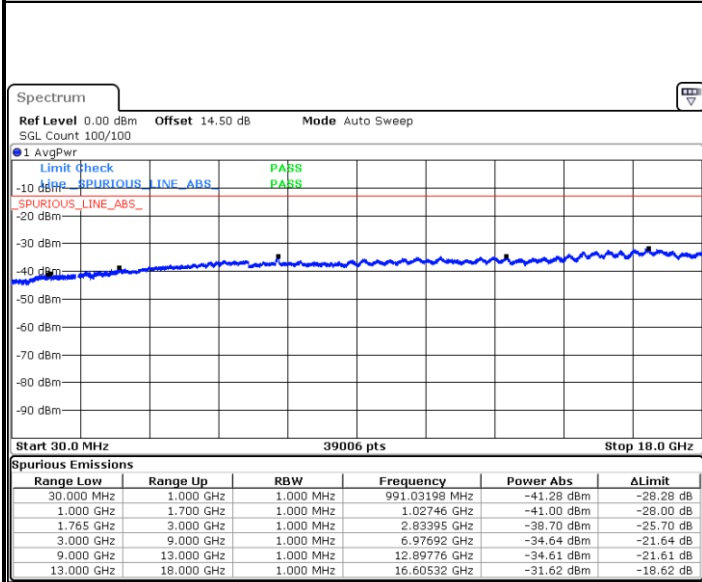

Date: 6.DEC.2017 09:00:52

Date: 6.DEC.2017 09:01:48

LTE Band 4 / 5MHz

Highest Channel / QPSK

Date: 6.DEC.2017 09:08:03

Highest Channel / 16QAM

Date: 6.DEC.2017 09:08:59

LTE Band 4 / 10MHz

Lowest Channel / QPSK

Date: 6.DEC.2017 09:15:13

Lowest Channel / 16QAM

Date: 6.DEC.2017 09:19:45

LTE Band 4 / 10MHz

Middle Channel / QPSK

Date: 6.DEC.2017 09:21:21

Middle Channel / 16QAM

Date: 6.DEC.2017 09:22:18

Highest Channel / QPSK

Date: 6.DEC.2017 09:28:32

Highest Channel / 16QAM

Date: 6.DEC.2017 09:29:28

LTE Band 4 / 15MHz

Lowest Channel / QPSK

Lowest Channel / 16QAM