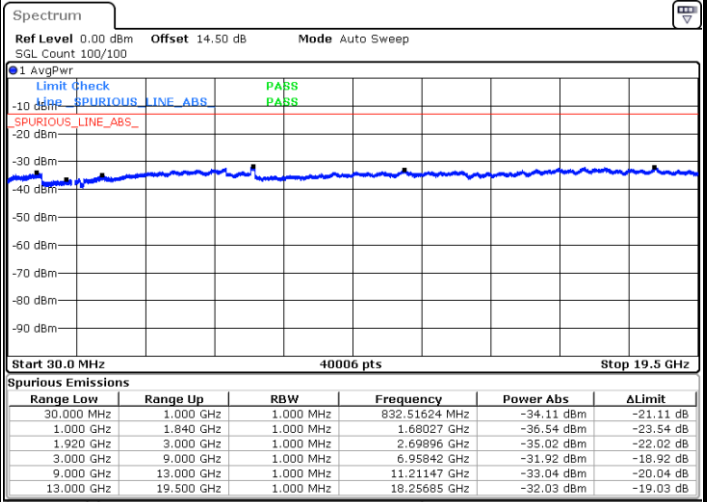

LTE Band 2 / 10MHz

Middle Channel / QPSK

Date: 5 DEC.2017 09:47:43

Middle Channel / 16QAM

Date: 5 DEC.2017 09:48:37

Highest Channel / QPSK

Date: 5 DEC.2017 09:54:46

Highest Channel / 16QAM

Date: 5 DEC.2017 09:55:40

LTE Band 2 / 15MHz

Lowest Channel / QPSK

Lowest Channel / 16QAM

Date: 5 DEC.2017 10:01:50

Date: 5 DEC.2017 10:02:44

Middle Channel / QPSK

Middle Channel / 16QAM

Date: 5 DEC.2017 10:04:18

Date: 5 DEC.2017 10:05:12

LTE Band 2 / 15MHz

Highest Channel / QPSK

Date: 5 DEC.2017 10:11:22

Highest Channel / 16QAM

Date: 5 DEC.2017 10:12:16

LTE Band 2 / 20MHz