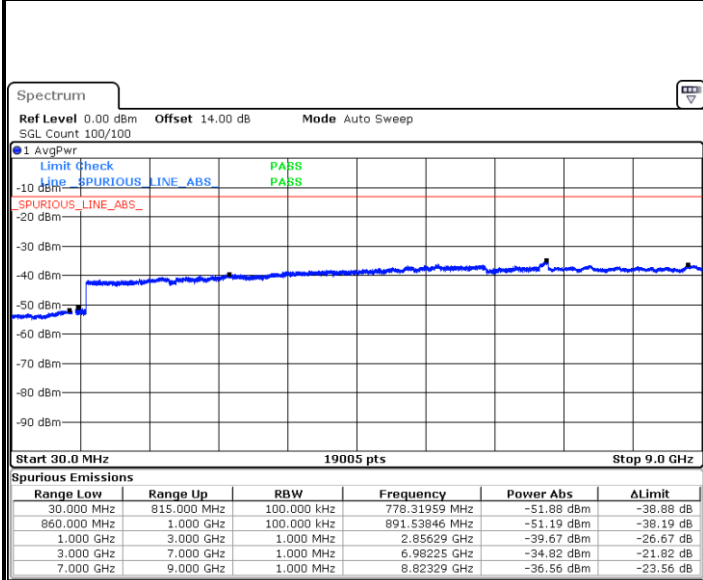

Date: 5.DEC.2017 12:54:02

Highest Channel / QPSK

Highest Channel / 16QAM

Date: 5.DEC.2017 13:02:17

Date: 5.DEC.2017 13:03:13

LTE Band 5 / 5MHz

Lowest Channel / QPSK

Lowest Channel / 16QAM

Date: 5.DEC.2017 13:11:28

Date: 5.DEC.2017 13:12:25

Middle Channel / QPSK

Middle Channel / 16QAM

Date: 5.DEC.2017 13:14:01

Date: 5.DEC.2017 13:14:57

LTE Band 5 / 5MHz

Highest Channel / QPSK

Date: 5.DEC.2017 13:23:12

Highest Channel / 16QAM

Date: 5.DEC.2017 13:24:08

LTE Band 5 / 10MHz

Lowest Channel / QPSK

Date: 5.DEC.2017 13:32:22

Lowest Channel / 16QAM

Date: 5.DEC.2017 13:33:19

LTE Band 5 / 10MHz

Middle Channel / QPSK

Date: 5.DEC.2017 13:34:55

Middle Channel / 16QAM

Date: 5.DEC.2017 13:35:51

Highest Channel / QPSK

Date: 5.DEC.2017 13:44:05

Highest Channel / 16QAM