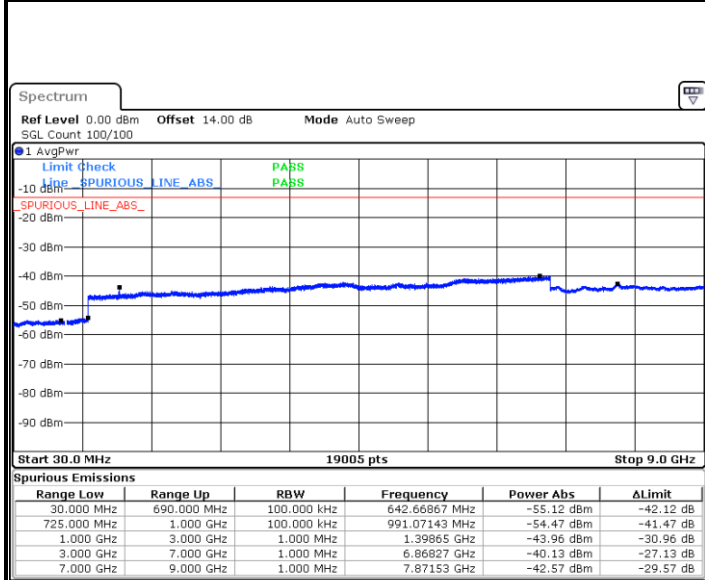

LTE Band 5 / 10MHz

Middle Channel / QPSK

Date: 5.DEC.2017 13:34:55

Middle Channel / 16QAM

Date: 5.DEC.2017 13:35:51

Highest Channel / QPSK

Date: 5.DEC.2017 13:44:05

Highest Channel / 16QAM

Date: 5.DEC.2017 13:45:02

LTE Band 12 / 1.4MHz

Lowest Channel / QPSK

Lowest Channel / 16QAM

Date: 6 DEC.2017 15:17:56

Date: 6 DEC.2017 15:18:52

Middle Channel / QPSK

Middle Channel / 16QAM

Date: 6 DEC.2017 15:20:26

Date: 6 DEC.2017 15:21:22

LTE Band 12 / 1.4MHz

Highest Channel / QPSK

Date: 6 DEC.2017 15:27:34

Highest Channel / 16QAM

Date: 6 DEC.2017 15:28:31

LTE Band 12 / 3MHz

Lowest Channel / QPSK

Date: 6 DEC.2017 14:22:59

Lowest Channel / 16QAM

Date: 6 DEC.2017 14:23:55

LTE Band 12 / 3MHz

Middle Channel / QPSK

Middle Channel / 16QAM

Date: 6 DEC.2017 14:25:30