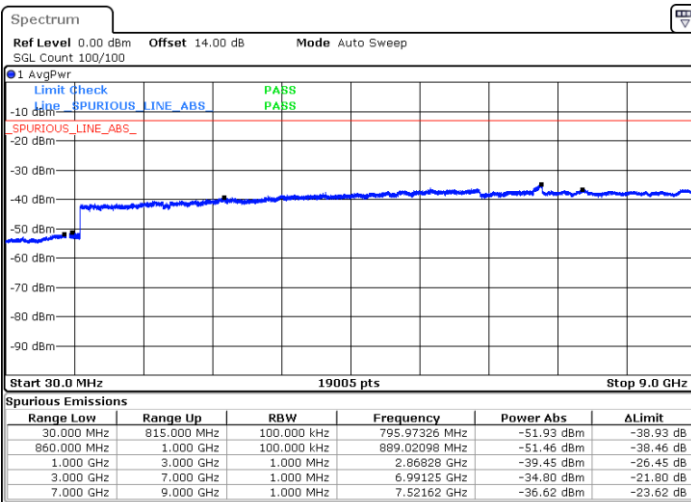

LTE Band 4 / 20MHz

Middle Channel / QPSK

Date: 6.DEC.2017 09:55:07

Middle Channel / 16QAM

Date: 6.DEC.2017 09:56:04

Highest Channel / QPSK

Date: 6.DEC.2017 10:02:17

Highest Channel / 16QAM

Date: 6.DEC.2017 10:03:13

LTE Band 5 / 1.4MHz

Lowest Channel / QPSK

Lowest Channel / 16QAM

Date: 5.DEC.2017 12:29:38

Date: 5.DEC.2017 12:30:34

Middle Channel / QPSK

Middle Channel / 16QAM

Date: 5.DEC.2017 12:32:11

Date: 5.DEC.2017 12:33:07

LTE Band 5 / 1.4MHz

Highest Channel / QPSK

Date: 5.DEC.2017 12:41:22

Highest Channel / 16QAM

Date: 5.DEC.2017 12:42:18

LTE Band 5 / 3MHz