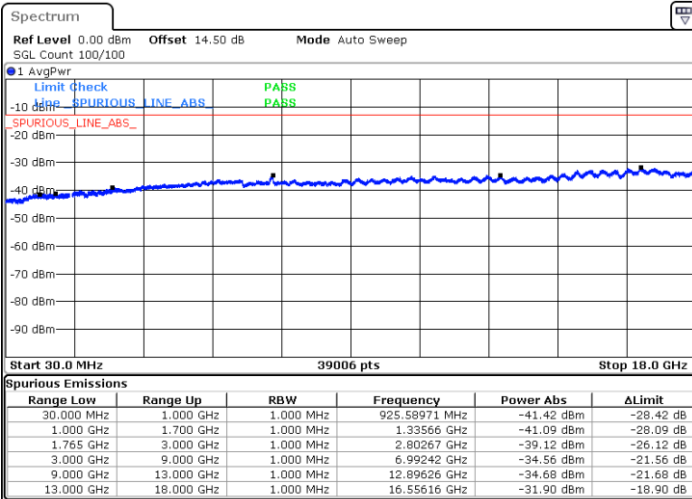

Lowest Channel / QPSK

Date: 5 DEC.2017 10:18:25

Lowest Channel / 16QAM

Date: 5 DEC.2017 10:19:19

LTE Band 2 / 20MHz

Middle Channel / QPSK

Middle Channel / 16QAM

Date: 5 DEC.2017 10:20:54

Date: 5 DEC.2017 10:21:48

Highest Channel / QPSK

Highest Channel / 16QAM

Date: 5 DEC.2017 10:27:57

Date: 5 DEC.2017 10:28:51

LTE Band 4 / 1.4MHz

Lowest Channel / QPSK

Lowest Channel / 16QAM

Date: 6.DEC.2017 08:24:34

Date: 6.DEC.2017 08:25:30

Middle Channel / QPSK

Middle Channel / 16QAM

Date: 6.DEC.2017 08:27:06

Date: 6.DEC.2017 08:28:02

LTE Band 4 / 1.4MHz

Highest Channel / QPSK

Highest Channel / 16QAM

Date: 6.DEC.2017 08:34:17

Date: 6.DEC.2017 08:35:13

LTE Band 4 / 3MHz

Lowest Channel / QPSK

Lowest Channel / 16QAM

Date: 6.DEC.2017 08:41:28

Date: 6.DEC.2017 08:42:23