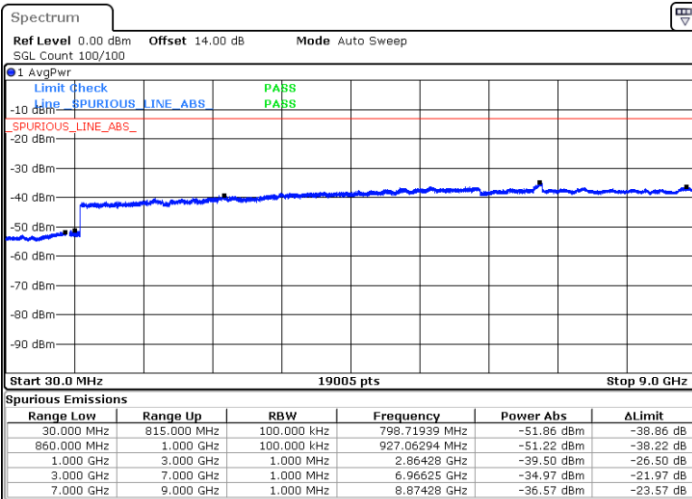

Date: 5.DEC.2017 12:32:11

Date: 5.DEC.2017 12:33:07

LTE Band 5 / 1.4MHz

Highest Channel / QPSK

Date: 5.DEC.2017 12:41:22

Highest Channel / 16QAM

Date: 5.DEC.2017 12:42:18

LTE Band 5 / 3MHz

Lowest Channel / QPSK

Date: 5.DEC.2017 12:50:33

Lowest Channel / 16QAM

Date: 5.DEC.2017 12:51:29

LTE Band 5 / 3MHz

Middle Channel / QPSK

Middle Channel / 16QAM

Date: 5.DEC.2017 12:53:06

Date: 5.DEC.2017 12:54:02

Highest Channel / QPSK

Highest Channel / 16QAM

Date: 5.DEC.2017 13:02:17

Date: 5.DEC.2017 13:03:13

LTE Band 5 / 5MHz

Lowest Channel / QPSK

Lowest Channel / 16QAM