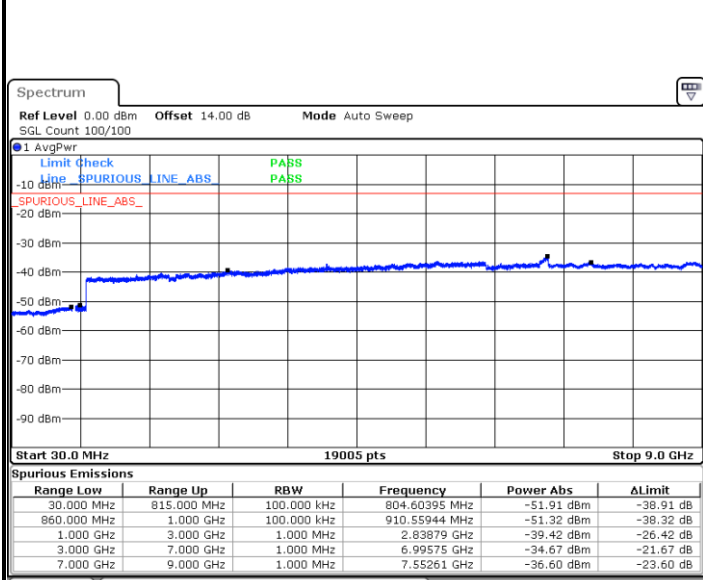

Date: 5.DEC.2017 12:54:02

Highest Channel / QPSK

Highest Channel / 16QAM

Date: 5.DEC.2017 13:02:17

Date: 5.DEC.2017 13:03:13

LTE Band 5 / 5MHz

Lowest Channel / QPSK

Lowest Channel / 16QAM

Date: 5.DEC.2017 13:11:28

Date: 5.DEC.2017 13:12:25

Middle Channel / QPSK

Middle Channel / 16QAM

Date: 5.DEC.2017 13:14:01

Date: 5.DEC.2017 13:14:57

LTE Band 5 / 5MHz

Highest Channel / QPSK

Date: 5.DEC.2017 13:23:12

Highest Channel / 16QAM

Date: 5.DEC.2017 13:24:08

LTE Band 5 / 10MHz

Lowest Channel / QPSK

Date: 5.DEC.2017 13:32:22

Lowest Channel / 16QAM

Date: 5.DEC.2017 13:33:19

LTE Band 5 / 10MHz

Middle Channel / QPSK

Date: 5.DEC.2017 13:34:55

Middle Channel / 16QAM

Date: 5.DEC.2017 13:35:51

Highest Channel / QPSK

Date: 5.DEC.2017 13:44:05

Highest Channel / 16QAM