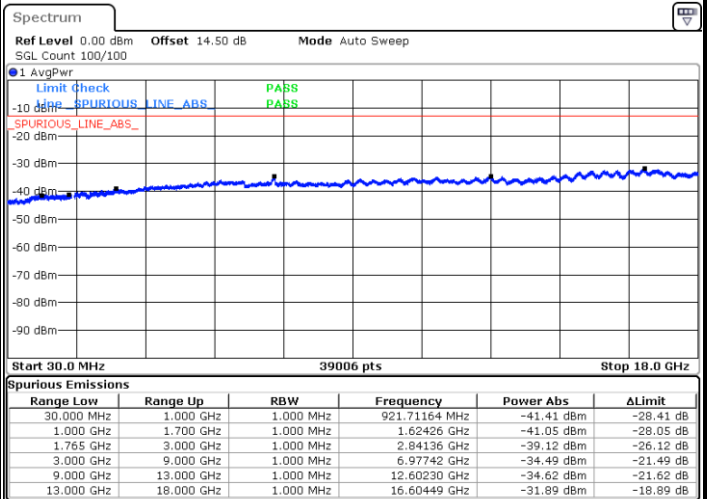

Date: 6.DEC.2017 09:22:18

Highest Channel / QPSK

Date: 6.DEC.2017 09:28:32

Highest Channel / 16QAM

Date: 6.DEC.2017 09:29:28

LTE Band 4 / 15MHz

Lowest Channel / QPSK

Lowest Channel / 16QAM

Date: 6.DEC.2017 09:35:42

Date: 6.DEC.2017 09:36:38

Middle Channel / QPSK

Middle Channel / 16QAM

Date: 6.DEC.2017 09:38:15

Date: 6.DEC.2017 09:39:11

LTE Band 4 / 15MHz

Highest Channel / QPSK

Highest Channel / 16QAM

Date: 6.DEC.2017 09:45:25

Date: 6.DEC.2017 09:46:21

LTE Band 4 / 20MHz

Lowest Channel / QPSK

Lowest Channel / 16QAM

Date: 6.DEC.2017 09:52:35

Date: 6.DEC.2017 09:53:31