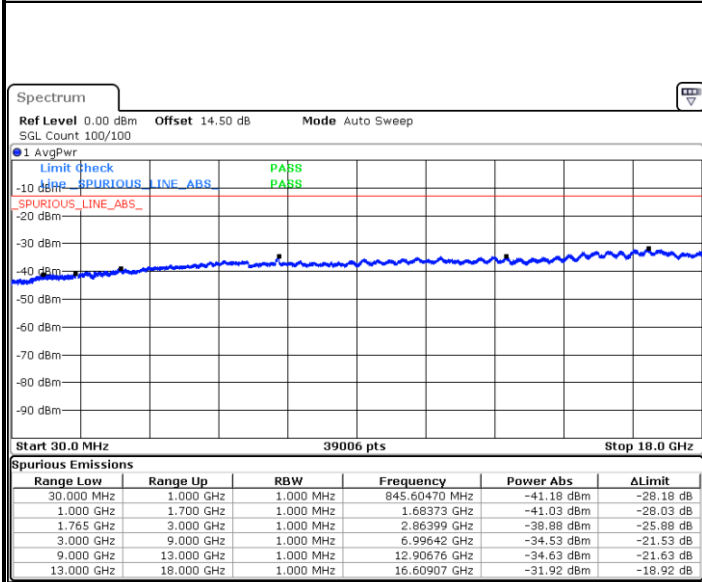

Date: 6.DEC.2017 09:35:42

Date: 6.DEC.2017 09:36:38

Middle Channel / QPSK

Middle Channel / 16QAM

Date: 6.DEC.2017 09:38:15

Date: 6.DEC.2017 09:39:11

LTE Band 4 / 15MHz

Highest Channel / QPSK

Highest Channel / 16QAM

Date: 6.DEC.2017 09:45:25

Date: 6.DEC.2017 09:46:21

LTE Band 4 / 20MHz

Lowest Channel / QPSK

Lowest Channel / 16QAM

Date: 6.DEC.2017 09:52:35

Date: 6.DEC.2017 09:53:31

LTE Band 4 / 20MHz

Middle Channel / QPSK

Date: 6.DEC.2017 09:55:07

Middle Channel / 16QAM

Date: 6.DEC.2017 09:56:04

Highest Channel / QPSK

Date: 6.DEC.2017 10:02:17

Highest Channel / 16QAM