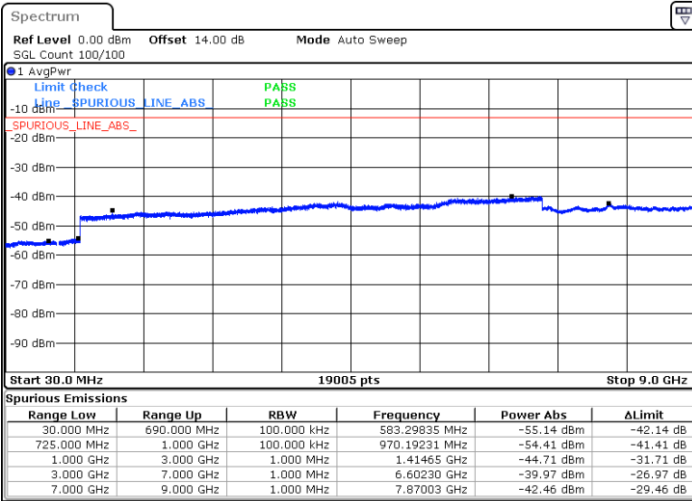

Date: 5.DEC.2017 13:23:12

Highest Channel / 16QAM

Date: 5.DEC.2017 13:24:08

LTE Band 5 / 10MHz

Lowest Channel / QPSK

Date: 5.DEC.2017 13:32:22

Lowest Channel / 16QAM

Date: 5.DEC.2017 13:33:19

LTE Band 5 / 10MHz

Middle Channel / QPSK

Date: 5.DEC.2017 13:34:55

Middle Channel / 16QAM

Date: 5.DEC.2017 13:35:51

Highest Channel / QPSK

Date: 5.DEC.2017 13:44:05

Highest Channel / 16QAM

Date: 5.DEC.2017 13:45:02

LTE Band 12 / 1.4MHz

Lowest Channel / QPSK

Lowest Channel / 16QAM

Date: 6 DEC.2017 15:17:56

Date: 6 DEC.2017 15:18:52

Middle Channel / QPSK

Middle Channel / 16QAM

Date: 6 DEC.2017 15:20:26

Date: 6 DEC.2017 15:21:22

LTE Band 12 / 1.4MHz

Highest Channel / QPSK

Date: 6 DEC.2017 15:27:34

Highest Channel / 16QAM

Date: 6 DEC.2017 15:28:31

LTE Band 12 / 3MHz