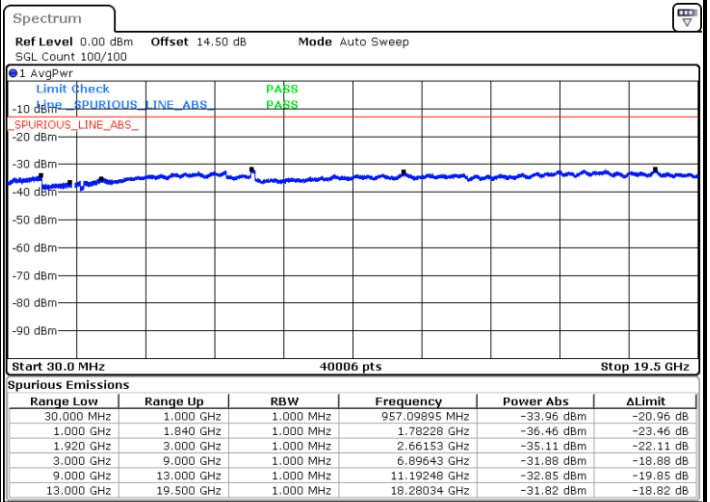

Date: 5 DEC.2017 10:04:18

Date: 5 DEC.2017 10:05:12

LTE Band 2 / 15MHz

Highest Channel / QPSK

Date: 5 DEC.2017 10:11:22

Highest Channel / 16QAM

Date: 5 DEC.2017 10:12:16

LTE Band 2 / 20MHz

Lowest Channel / QPSK

Date: 5 DEC.2017 10:18:25

Lowest Channel / 16QAM

Date: 5 DEC.2017 10:19:19

LTE Band 2 / 20MHz

Middle Channel / QPSK

Middle Channel / 16QAM

Date: 5 DEC.2017 10:20:54

Date: 5 DEC.2017 10:21:48

Highest Channel / QPSK

Highest Channel / 16QAM

Date: 5 DEC.2017 10:27:57

Date: 5 DEC.2017 10:28:51

LTE Band 4 / 1.4MHz

Lowest Channel / QPSK

Lowest Channel / 16QAM