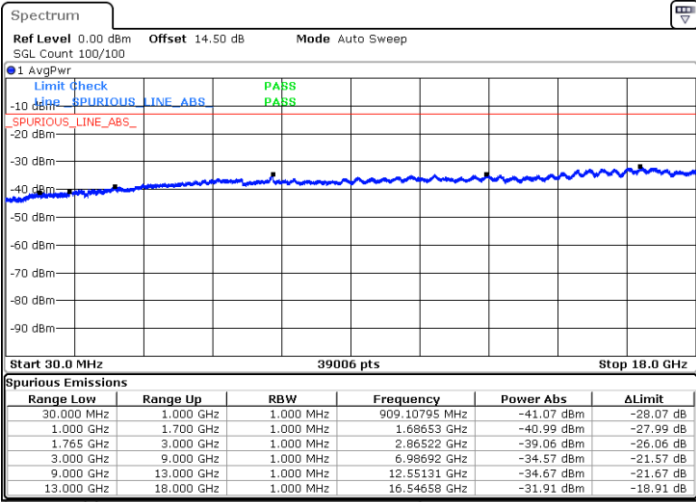

Date: 5 DEC.2017 10:21:48

Highest Channel / QPSK

Highest Channel / 16QAM

Date: 5 DEC.2017 10:27:57

Date: 5 DEC.2017 10:28:51

LTE Band 4 / 1.4MHz

Lowest Channel / QPSK

Lowest Channel / 16QAM

Date: 6.DEC.2017 08:24:34

Date: 6.DEC.2017 08:25:30

Middle Channel / QPSK

Middle Channel / 16QAM

Date: 6.DEC.2017 08:27:06

Date: 6.DEC.2017 08:28:02

LTE Band 4 / 1.4MHz

Highest Channel / QPSK

Highest Channel / 16QAM

Date: 6.DEC.2017 08:34:17

Date: 6.DEC.2017 08:35:13

LTE Band 4 / 3MHz

Lowest Channel / QPSK

Lowest Channel / 16QAM

Date: 6.DEC.2017 08:41:28

Date: 6.DEC.2017 08:42:23