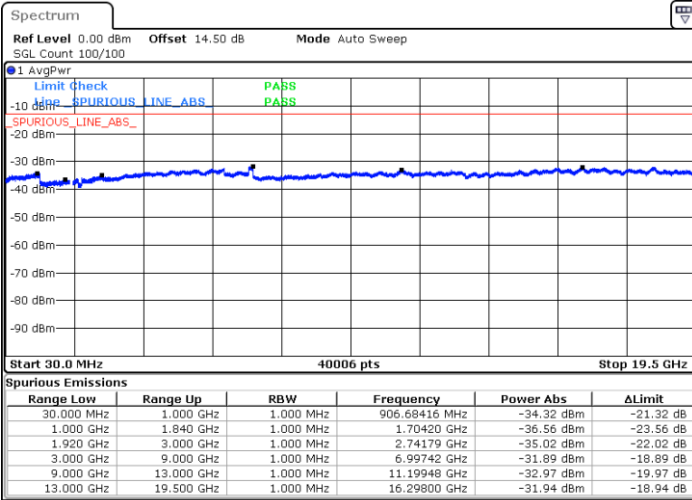

Date: 5 DEC.2017 10:04:18

Date: 5 DEC.2017 10:05:12

LTE Band 2 / 15MHz

Highest Channel / QPSK

Date: 5 DEC.2017 10:11:22

Highest Channel / 16QAM

Date: 5 DEC.2017 10:12:16

LTE Band 2 / 20MHz

Lowest Channel / QPSK

Date: 5 DEC.2017 10:18:25

Lowest Channel / 16QAM

Date: 5 DEC.2017 10:19:19

LTE Band 2 / 20MHz

Middle Channel / QPSK

Middle Channel / 16QAM

Date: 5 DEC.2017 10:20:54

Date: 5 DEC.2017 10:21:48

Highest Channel / QPSK

Highest Channel / 16QAM

Date: 5 DEC.2017 10:27:57

Date: 5 DEC.2017 10:28:51

LTE Band 4 / 1.4MHz

Lowest Channel / QPSK

Lowest Channel / 16QAM

Date: 6.DEC.2017 08:24:34

Date: 6.DEC.2017 08:25:30

Middle Channel / QPSK

Middle Channel / 16QAM

Date: 6.DEC.2017 08:27:06

Date: 6.DEC.2017 08:28:02

LTE Band 4 / 1.4MHz

Highest Channel / QPSK