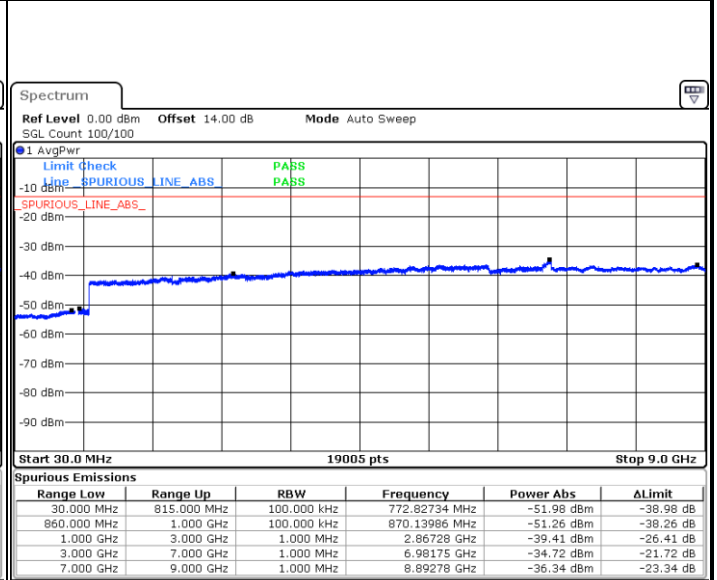

Date: 5.DEC.2017 12:54:02

Highest Channel / QPSK

Highest Channel / 16QAM

Date: 5.DEC.2017 13:02:17

Date: 5.DEC.2017 13:03:13

LTE Band 5 / 5MHz

Lowest Channel / QPSK

Lowest Channel / 16QAM

Date: 5.DEC.2017 13:11:28

Date: 5.DEC.2017 13:12:25

Middle Channel / QPSK

Middle Channel / 16QAM

Date: 5.DEC.2017 13:14:01

Date: 5.DEC.2017 13:14:57

LTE Band 5 / 5MHz

Highest Channel / QPSK

Date: 5.DEC.2017 13:23:12

Highest Channel / 16QAM

Date: 5.DEC.2017 13:24:08

LTE Band 5 / 10MHz

Lowest Channel / QPSK

Date: 5.DEC.2017 13:32:22

Lowest Channel / 16QAM

Date: 5.DEC.2017 13:33:19

LTE Band 5 / 10MHz

Middle Channel / QPSK

Date: 5.DEC.2017 13:34:55

Middle Channel / 16QAM

Date: 5.DEC.2017 13:35:51

Highest Channel / QPSK

Date: 5.DEC.2017 13:44:05

Highest Channel / 16QAM