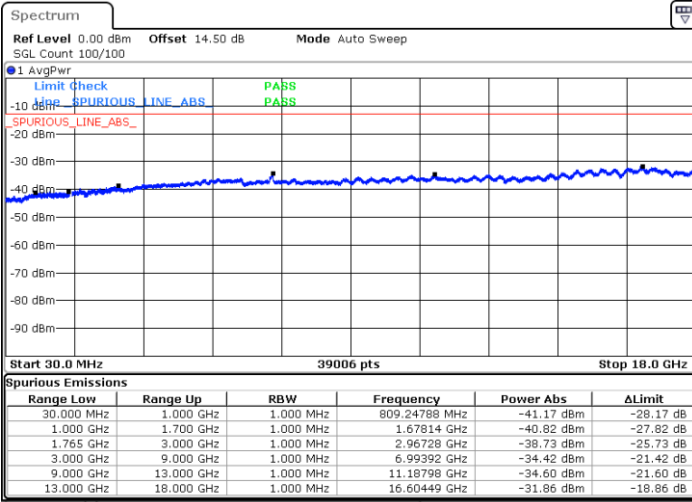

Date: 6.DEC.2017 09:22:18

Highest Channel / QPSK

Date: 6.DEC.2017 09:28:32

Highest Channel / 16QAM

Date: 6.DEC.2017 09:29:28

LTE Band 4 / 15MHz

Lowest Channel / QPSK

Lowest Channel / 16QAM

Date: 6.DEC.2017 09:35:42

Date: 6.DEC.2017 09:36:38

Middle Channel / QPSK

Middle Channel / 16QAM

Date: 6.DEC.2017 09:38:15

Date: 6.DEC.2017 09:39:11

LTE Band 4 / 15MHz

Highest Channel / QPSK

Highest Channel / 16QAM

Date: 6.DEC.2017 09:45:25

Date: 6.DEC.2017 09:46:21

LTE Band 4 / 20MHz

Lowest Channel / QPSK

Lowest Channel / 16QAM

Date: 6.DEC.2017 09:52:35

Date: 6.DEC.2017 09:53:31