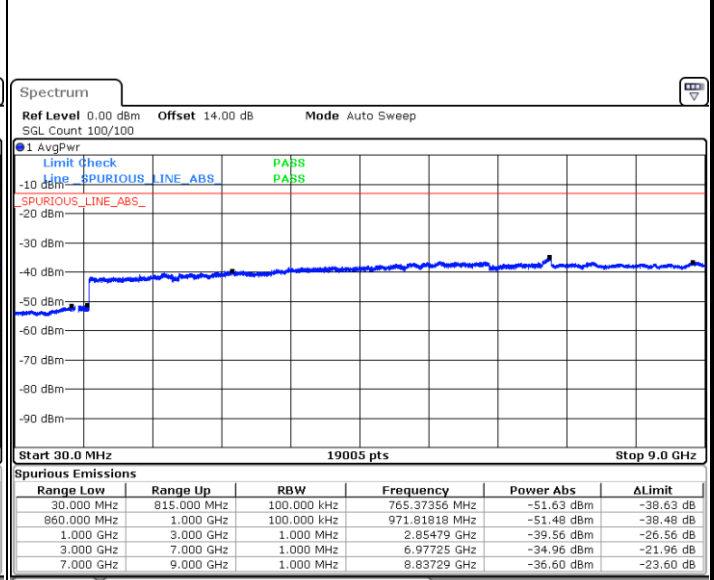

Date: 5.DEC.2017 12:54:02

Highest Channel / QPSK

Highest Channel / 16QAM

Date: 5.DEC.2017 13:02:17

Date: 5.DEC.2017 13:03:13

LTE Band 5 / 5MHz

Lowest Channel / QPSK

Lowest Channel / 16QAM

Date: 5.DEC.2017 13:11:28

Date: 5.DEC.2017 13:12:25

Middle Channel / QPSK

Middle Channel / 16QAM

Date: 5.DEC.2017 13:14:01

Date: 5.DEC.2017 13:14:57

LTE Band 5 / 5MHz

Highest Channel / QPSK

Date: 5.DEC.2017 13:23:12

Highest Channel / 16QAM

Date: 5.DEC.2017 13:24:08

LTE Band 5 / 10MHz

Lowest Channel / QPSK

Date: 5.DEC.2017 13:32:22

Lowest Channel / 16QAM

Date: 5.DEC.2017 13:33:19

LTE Band 5 / 10MHz

Middle Channel / QPSK

Date: 5.DEC.2017 13:34:55

Middle Channel / 16QAM

Date: 5.DEC.2017 13:35:51

Highest Channel / QPSK

Date: 5.DEC.2017 13:44:05

Highest Channel / 16QAM