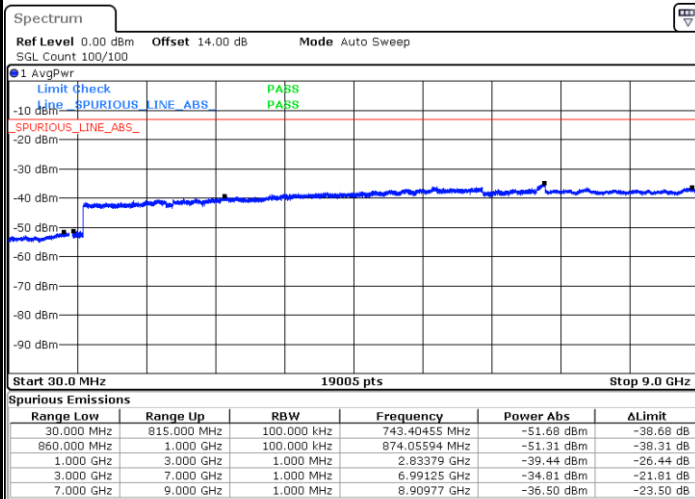

Date: 6.DEC.2017 10:03:13

LTE Band 5 / 1.4MHz

Lowest Channel / QPSK

Lowest Channel / 16QAM

Date: 5.DEC.2017 12:29:38

Date: 5.DEC.2017 12:30:34

Middle Channel / QPSK

Middle Channel / 16QAM

Date: 5.DEC.2017 12:32:11

Date: 5.DEC.2017 12:33:07

LTE Band 5 / 1.4MHz

Highest Channel / QPSK

Date: 5.DEC.2017 12:41:22

Highest Channel / 16QAM

Date: 5.DEC.2017 12:42:18

LTE Band 5 / 3MHz

Lowest Channel / QPSK

Date: 5.DEC.2017 12:50:33

Lowest Channel / 16QAM

Date: 5.DEC.2017 12:51:29

LTE Band 5 / 3MHz

Middle Channel / QPSK

Middle Channel / 16QAM

Date: 5.DEC.2017 12:53:06