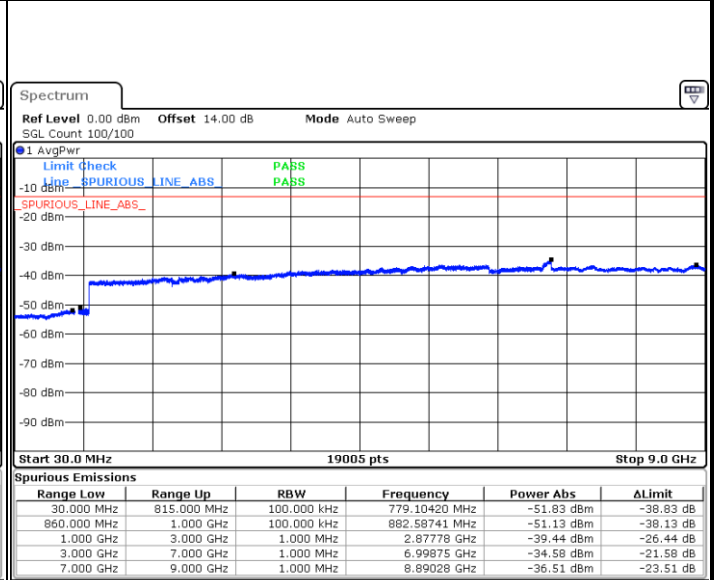

Date: 5.DEC.2017 12:54:02

Highest Channel / QPSK

Highest Channel / 16QAM

Date: 5.DEC.2017 13:02:17

Date: 5.DEC.2017 13:03:13

LTE Band 5 / 5MHz

Lowest Channel / QPSK

Lowest Channel / 16QAM

Date: 5.DEC.2017 13:11:28

Date: 5.DEC.2017 13:12:25

Middle Channel / QPSK

Middle Channel / 16QAM

Date: 5.DEC.2017 13:14:01

Date: 5.DEC.2017 13:14:57

LTE Band 5 / 5MHz

Highest Channel / QPSK

Date: 5.DEC.2017 13:23:12

Highest Channel / 16QAM

Date: 5.DEC.2017 13:24:08

LTE Band 5 / 10MHz

Lowest Channel / QPSK

Date: 5.DEC.2017 13:32:22

Lowest Channel / 16QAM

Date: 5.DEC.2017 13:33:19