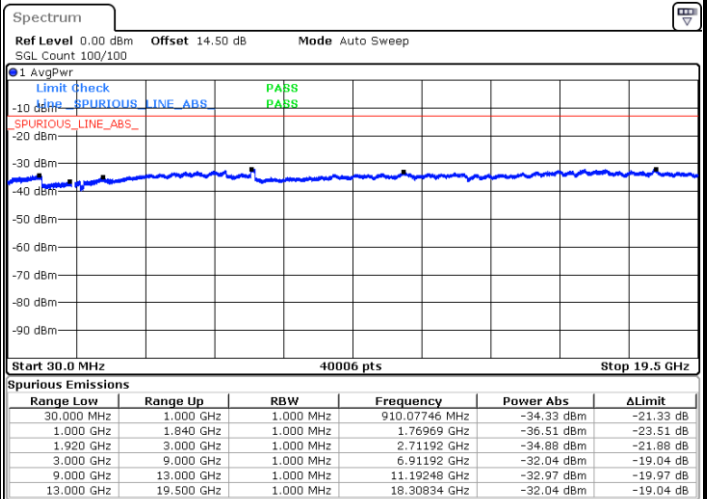

Date: 5 DEC.2017 10:04:18

Date: 5 DEC.2017 10:05:12

LTE Band 2 / 15MHz

Highest Channel / QPSK

Date: 5 DEC.2017 10:11:22

Highest Channel / 16QAM

Date: 5 DEC.2017 10:12:16

LTE Band 2 / 20MHz

Lowest Channel / QPSK

Date: 5 DEC.2017 10:18:25

Lowest Channel / 16QAM

Date: 5 DEC.2017 10:19:19

LTE Band 2 / 20MHz

Middle Channel / QPSK

Middle Channel / 16QAM

Date: 5 DEC.2017 10:20:54

Date: 5 DEC.2017 10:21:48

Highest Channel / QPSK

Highest Channel / 16QAM

Date: 5 DEC.2017 10:27:57

Date: 5 DEC.2017 10:28:51

LTE Band 4 / 1.4MHz

Lowest Channel / QPSK

Lowest Channel / 16QAM