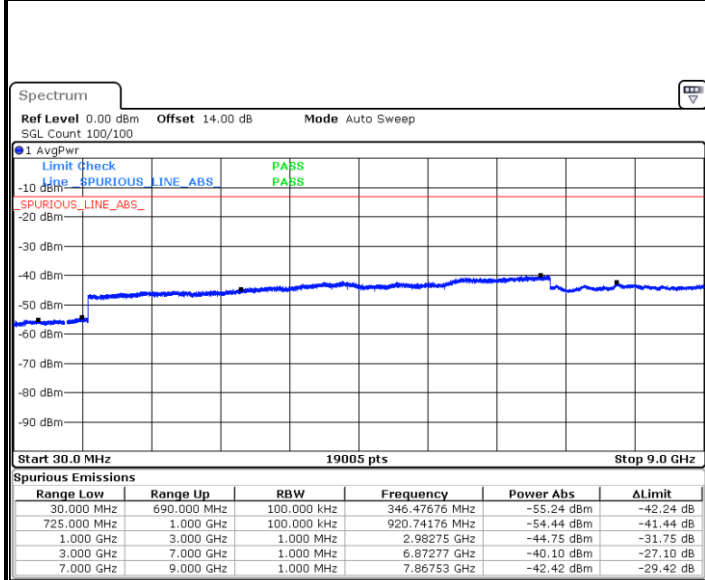

Date: 5.DEC.2017 13:23:12

Highest Channel / 16QAM

Date: 5.DEC.2017 13:24:08

LTE Band 5 / 10MHz

Lowest Channel / QPSK

Date: 5.DEC.2017 13:32:22

Lowest Channel / 16QAM

Date: 5.DEC.2017 13:33:19

LTE Band 5 / 10MHz

Middle Channel / QPSK

Date: 5.DEC.2017 13:34:55

Middle Channel / 16QAM

Date: 5.DEC.2017 13:35:51

Highest Channel / QPSK

Date: 5.DEC.2017 13:44:05

Highest Channel / 16QAM

Date: 5.DEC.2017 13:45:02

LTE Band 12 / 1.4MHz

Lowest Channel / QPSK

Lowest Channel / 16QAM

Date: 6 DEC.2017 15:17:56

Date: 6 DEC.2017 15:18:52

Middle Channel / QPSK

Middle Channel / 16QAM

Date: 6 DEC.2017 15:20:26

Date: 6 DEC.2017 15:21:22

LTE Band 12 / 1.4MHz

Highest Channel / QPSK

Date: 6 DEC.2017 15:27:34

Highest Channel / 16QAM

Date: 6 DEC.2017 15:28:31

LTE Band 12 / 3MHz