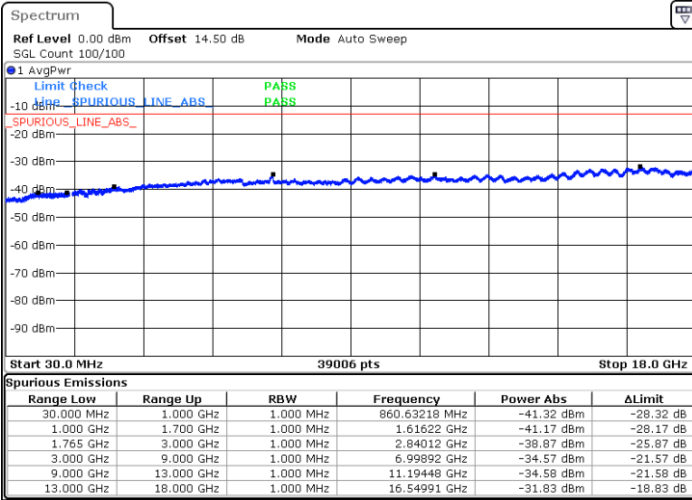

Highest Channel / 16QAM

Date: 6.DEC.2017 08:34:17

Date: 6.DEC.2017 08:35:13

LTE Band 4 / 3MHz

Lowest Channel / QPSK

Lowest Channel / 16QAM

Date: 6.DEC.2017 08:41:28

Date: 6.DEC.2017 08:42:23

LTE Band 4 / 3MHz

Middle Channel / QPSK

Date: 6.DEC.2017 08:44:00

Middle Channel / 16QAM

Date: 6.DEC.2017 08:44:56

Highest Channel / QPSK

Date: 6.DEC.2017 08:51:10

Highest Channel / 16QAM

Date: 6.DEC.2017 08:52:07

LTE Band 4 / 5MHz

Lowest Channel / QPSK

Lowest Channel / 16QAM

Date: 6.DEC.2017 08:58:20

Date: 6.DEC.2017 08:59:16

Middle Channel / QPSK

Middle Channel / 16QAM

Date: 6.DEC.2017 09:00:52

Date: 6.DEC.2017 09:01:48

LTE Band 4 / 5MHz

Highest Channel / QPSK

Date: 6.DEC.2017 09:08:03

Highest Channel / 16QAM

Date: 6.DEC.2017 09:08:59

LTE Band 4 / 10MHz