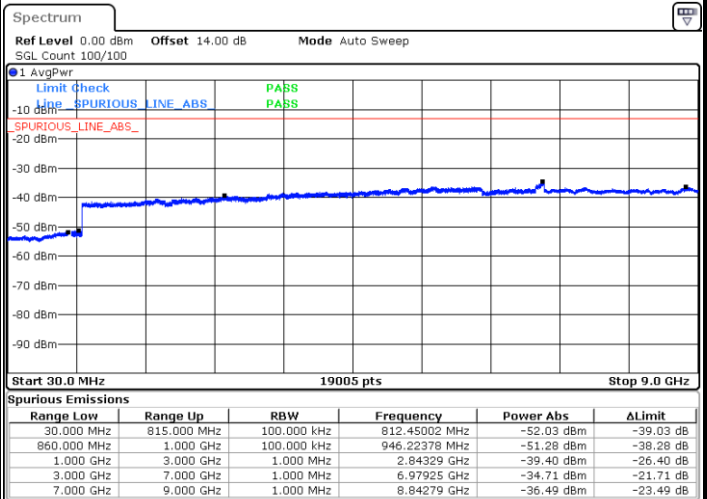

Date: 5.DEC.2017 12:32:11

Date: 5.DEC.2017 12:33:07

LTE Band 5 / 1.4MHz

Highest Channel / QPSK

Date: 5.DEC.2017 12:41:22

Highest Channel / 16QAM

Date: 5.DEC.2017 12:42:18

LTE Band 5 / 3MHz

Lowest Channel / QPSK

Date: 5.DEC.2017 12:50:33

Lowest Channel / 16QAM

Date: 5.DEC.2017 12:51:29

LTE Band 5 / 3MHz

Middle Channel / QPSK

Middle Channel / 16QAM

Date: 5.DEC.2017 12:53:06

Date: 5.DEC.2017 12:54:02

Highest Channel / QPSK

Highest Channel / 16QAM

Date: 5.DEC.2017 13:02:17

Date: 5.DEC.2017 13:03:13

LTE Band 5 / 5MHz

Lowest Channel / QPSK

Lowest Channel / 16QAM

Date: 5.DEC.2017 13:11:28

Date: 5.DEC.2017 13:12:25

Middle Channel / QPSK

Middle Channel / 16QAM

Date: 5.DEC.2017 13:14:01

Date: 5.DEC.2017 13:14:57

LTE Band 5 / 5MHz

Highest Channel / QPSK