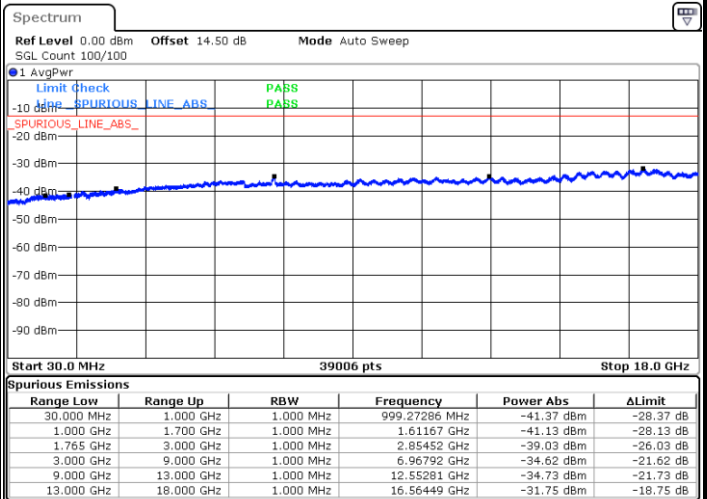

LTE Band 4 / 3MHz

Middle Channel / QPSK

Date: 6.DEC.2017 08:44:00

Middle Channel / 16QAM

Date: 6.DEC.2017 08:44:56

Highest Channel / QPSK

Date: 6.DEC.2017 08:51:10

Highest Channel / 16QAM

Date: 6.DEC.2017 08:52:07

LTE Band 4 / 5MHz

Lowest Channel / QPSK

Lowest Channel / 16QAM

Date: 6.DEC.2017 08:58:20

Date: 6.DEC.2017 08:59:16

Middle Channel / QPSK

Middle Channel / 16QAM

Date: 6.DEC.2017 09:00:52

Date: 6.DEC.2017 09:01:48

LTE Band 4 / 5MHz

Highest Channel / QPSK

Date: 6.DEC.2017 09:08:03

Highest Channel / 16QAM

Date: 6.DEC.2017 09:08:59

LTE Band 4 / 10MHz