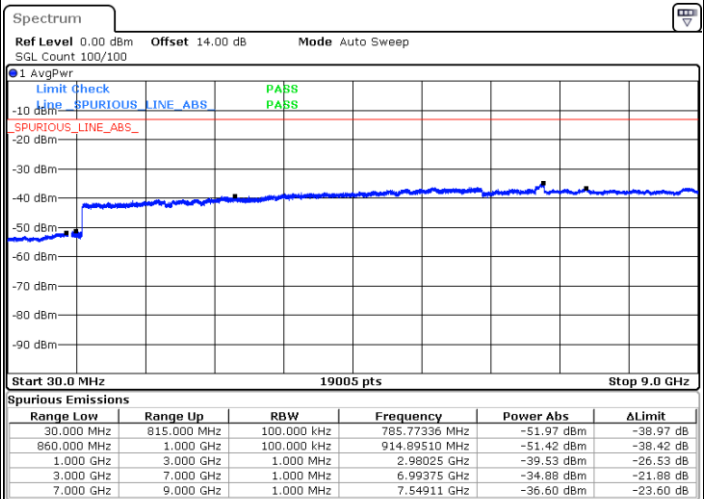

Date: 6.DEC.2017 10:03:13

LTE Band 5 / 1.4MHz

Lowest Channel / QPSK

Lowest Channel / 16QAM

Date: 5.DEC.2017 12:29:38

Date: 5.DEC.2017 12:30:34

Middle Channel / QPSK

Middle Channel / 16QAM

Date: 5.DEC.2017 12:32:11

Date: 5.DEC.2017 12:33:07

LTE Band 5 / 1.4MHz

Highest Channel / QPSK

Date: 5.DEC.2017 12:41:22

Highest Channel / 16QAM

Date: 5.DEC.2017 12:42:18

LTE Band 5 / 3MHz

Lowest Channel / QPSK

Date: 5.DEC.2017 12:50:33

Lowest Channel / 16QAM

Date: 5.DEC.2017 12:51:29

LTE Band 5 / 3MHz

Middle Channel / QPSK

Middle Channel / 16QAM

Date: 5.DEC.2017 12:53:06