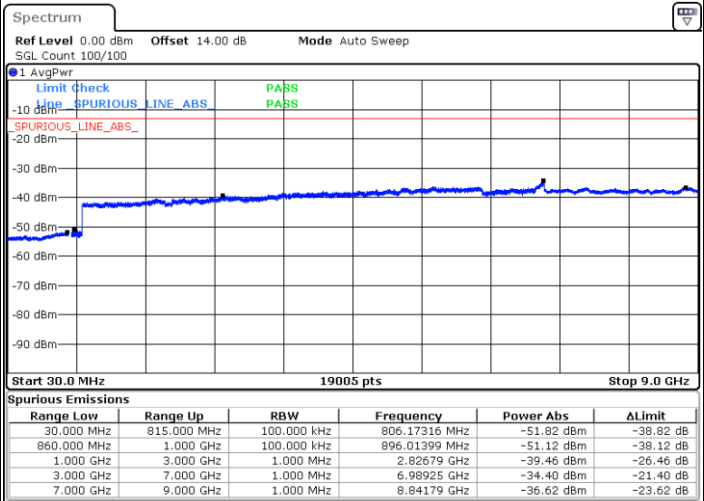

Date: 5.DEC.2017 12:54:02

Highest Channel / QPSK

Highest Channel / 16QAM

Date: 5.DEC.2017 13:02:17

Date: 5.DEC.2017 13:03:13

LTE Band 5 / 5MHz

Lowest Channel / QPSK

Lowest Channel / 16QAM

Date: 5.DEC.2017 13:11:28

Date: 5.DEC.2017 13:12:25

Middle Channel / QPSK

Middle Channel / 16QAM

Date: 5.DEC.2017 13:14:01

Date: 5.DEC.2017 13:14:57

LTE Band 5 / 5MHz

Highest Channel / QPSK

Date: 5.DEC.2017 13:23:12

Highest Channel / 16QAM

Date: 5.DEC.2017 13:24:08

LTE Band 5 / 10MHz

Lowest Channel / QPSK

Date: 5.DEC.2017 13:32:22

Lowest Channel / 16QAM

Date: 5.DEC.2017 13:33:19