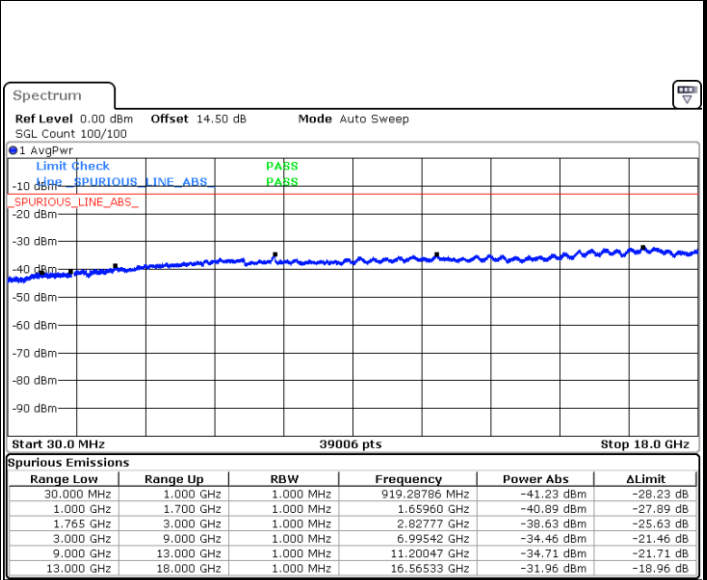

Date: 6.DEC.2017 08:52:07

LTE Band 4 / 5MHz

Lowest Channel / QPSK

Lowest Channel / 16QAM

Date: 6.DEC.2017 08:58:20

Date: 6.DEC.2017 08:59:16

Middle Channel / QPSK

Middle Channel / 16QAM

Date: 6.DEC.2017 09:00:52

Date: 6.DEC.2017 09:01:48

LTE Band 4 / 5MHz

Highest Channel / QPSK

Date: 6.DEC.2017 09:08:03

Highest Channel / 16QAM

Date: 6.DEC.2017 09:08:59

LTE Band 4 / 10MHz

Lowest Channel / QPSK

Date: 6.DEC.2017 09:15:13

Lowest Channel / 16QAM

Date: 6.DEC.2017 09:19:45

LTE Band 4 / 10MHz

Middle Channel / QPSK

Date: 6.DEC.2017 09:21:21

Middle Channel / 16QAM