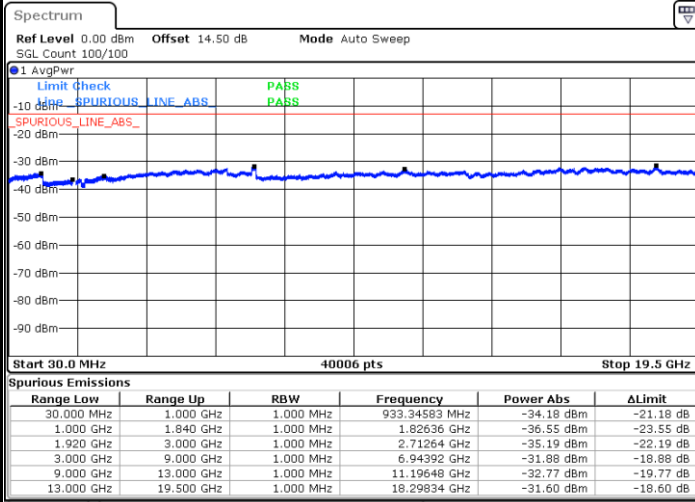

Date: 5 DEC.2017 10:04:18

Date: 5 DEC.2017 10:05:12

LTE Band 2 / 15MHz

Highest Channel / QPSK

Date: 5 DEC.2017 10:11:22

Highest Channel / 16QAM

Date: 5 DEC.2017 10:12:16

LTE Band 2 / 20MHz

Lowest Channel / QPSK

Date: 5 DEC.2017 10:18:25

Lowest Channel / 16QAM

Date: 5 DEC.2017 10:19:19

LTE Band 2 / 20MHz

Middle Channel / QPSK

Middle Channel / 16QAM

Date: 5 DEC.2017 10:20:54

Date: 5 DEC.2017 10:21:48

Highest Channel / QPSK

Highest Channel / 16QAM

Date: 5 DEC.2017 10:27:57

Date: 5 DEC.2017 10:28:51

LTE Band 4 / 1.4MHz

Lowest Channel / QPSK

Lowest Channel / 16QAM