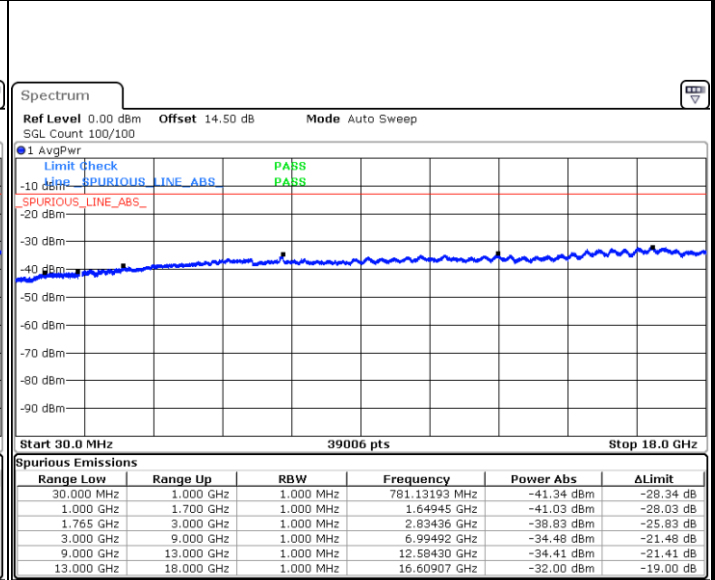

Date: 6.DEC.2017 08:24:34

Date: 6.DEC.2017 08:25:30

Middle Channel / QPSK

Middle Channel / 16QAM

Date: 6.DEC.2017 08:27:06

Date: 6.DEC.2017 08:28:02

LTE Band 4 / 1.4MHz

Highest Channel / QPSK

Highest Channel / 16QAM

Date: 6.DEC.2017 08:34:17

Date: 6.DEC.2017 08:35:13

LTE Band 4 / 3MHz

Lowest Channel / QPSK

Lowest Channel / 16QAM

Date: 6.DEC.2017 08:41:28

Date: 6.DEC.2017 08:42:23

LTE Band 4 / 3MHz

Middle Channel / QPSK

Date: 6.DEC.2017 08:44:00

Middle Channel / 16QAM

Date: 6.DEC.2017 08:44:56

Highest Channel / QPSK

Date: 6.DEC.2017 08:51:10

Highest Channel / 16QAM