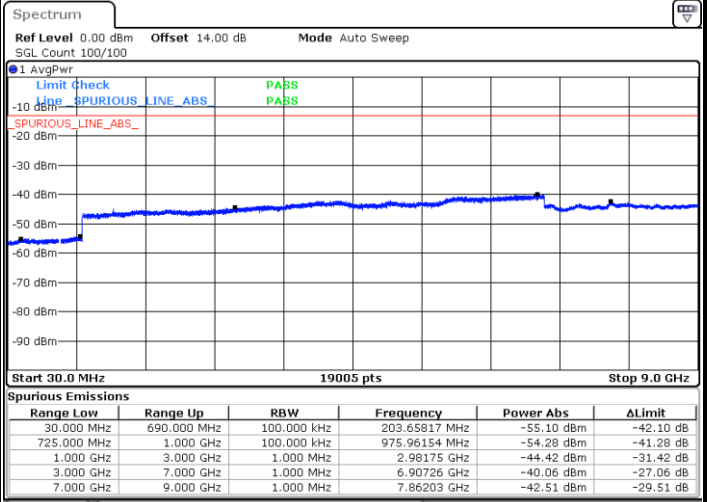

Date: 5.DEC.2017 13:23:12

Highest Channel / 16QAM

Date: 5.DEC.2017 13:24:08

LTE Band 5 / 10MHz

Lowest Channel / QPSK

Date: 5.DEC.2017 13:32:22

Lowest Channel / 16QAM

Date: 5.DEC.2017 13:33:19

LTE Band 5 / 10MHz

Middle Channel / QPSK

Date: 5.DEC.2017 13:34:55

Middle Channel / 16QAM

Date: 5.DEC.2017 13:35:51

Highest Channel / QPSK

Date: 5.DEC.2017 13:44:05

Highest Channel / 16QAM

Date: 5.DEC.2017 13:45:02

LTE Band 12 / 1.4MHz

Lowest Channel / QPSK

Lowest Channel / 16QAM

Date: 6 DEC.2017 15:17:56

Date: 6 DEC.2017 15:18:52

Middle Channel / QPSK

Middle Channel / 16QAM

Date: 6 DEC.2017 15:20:26

Date: 6 DEC.2017 15:21:22

LTE Band 12 / 1.4MHz

Highest Channel / QPSK

Date: 6 DEC.2017 15:27:34

Highest Channel / 16QAM

Date: 6 DEC.2017 15:28:31

LTE Band 12 / 3MHz