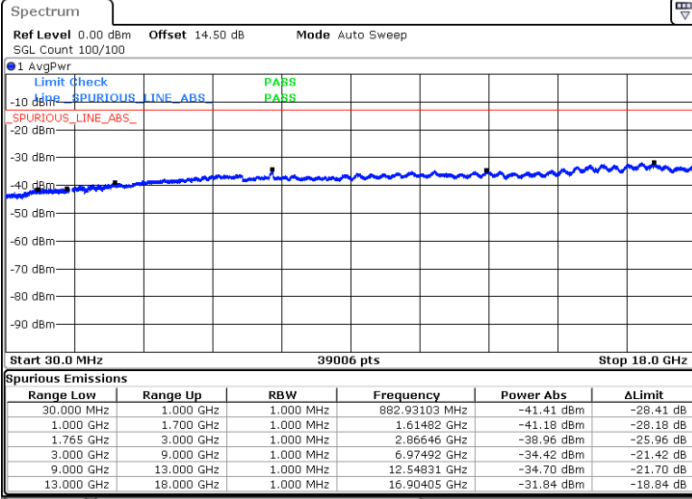

Lowest Channel / QPSK

Date: 5 DEC.2017 10:18:25

Lowest Channel / 16QAM

Date: 5 DEC.2017 10:19:19

LTE Band 2 / 20MHz

Middle Channel / QPSK

Middle Channel / 16QAM

Date: 5 DEC.2017 10:20:54

Date: 5 DEC.2017 10:21:48

Highest Channel / QPSK

Highest Channel / 16QAM

Date: 5 DEC.2017 10:27:57

Date: 5 DEC.2017 10:28:51

LTE Band 4 / 1.4MHz

Lowest Channel / QPSK

Lowest Channel / 16QAM

Date: 6.DEC.2017 08:24:34

Date: 6.DEC.2017 08:25:30

Middle Channel / QPSK

Middle Channel / 16QAM

Date: 6.DEC.2017 08:27:06

Date: 6.DEC.2017 08:28:02

LTE Band 4 / 1.4MHz

Highest Channel / QPSK

Highest Channel / 16QAM

Date: 6.DEC.2017 08:34:17

Date: 6.DEC.2017 08:35:13

LTE Band 4 / 3MHz

Lowest Channel / QPSK

Lowest Channel / 16QAM

Date: 6.DEC.2017 08:41:28

Date: 6.DEC.2017 08:42:23