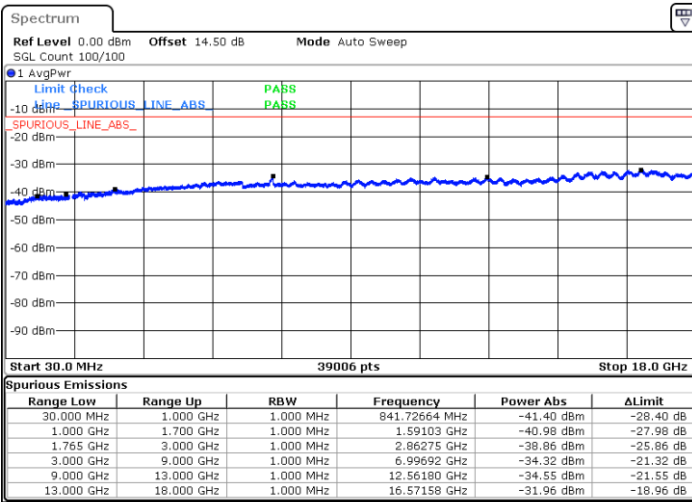

Date: 6.DEC.2017 09:35:42

Date: 6.DEC.2017 09:36:38

Middle Channel / QPSK

Middle Channel / 16QAM

Date: 6.DEC.2017 09:38:15

Date: 6.DEC.2017 09:39:11

LTE Band 4 / 15MHz

Highest Channel / QPSK

Highest Channel / 16QAM

Date: 6.DEC.2017 09:45:25

Date: 6.DEC.2017 09:46:21

LTE Band 4 / 20MHz

Lowest Channel / QPSK

Lowest Channel / 16QAM

Date: 6.DEC.2017 09:52:35

Date: 6.DEC.2017 09:53:31

LTE Band 4 / 20MHz

Middle Channel / QPSK

Date: 6.DEC.2017 09:55:07

Middle Channel / 16QAM

Date: 6.DEC.2017 09:56:04

Highest Channel / QPSK

Date: 6.DEC.2017 10:02:17

Highest Channel / 16QAM