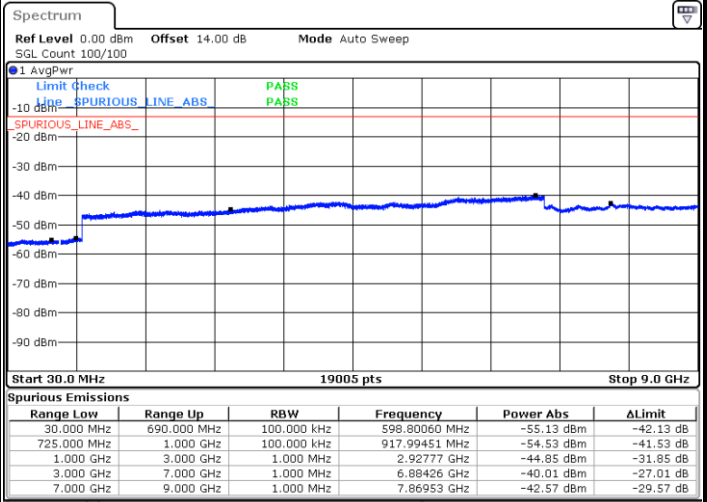

Date: 6 DEC.2017 15:20:26

Date: 6 DEC.2017 15:21:22

LTE Band 12 / 1.4MHz

Highest Channel / QPSK

Date: 6 DEC.2017 15:27:34

Highest Channel / 16QAM

Date: 6 DEC.2017 15:28:31

LTE Band 12 / 3MHz

Lowest Channel / QPSK

Date: 6 DEC.2017 14:22:59

Lowest Channel / 16QAM

Date: 6 DEC.2017 14:23:55

LTE Band 12 / 3MHz

Middle Channel / QPSK

Middle Channel / 16QAM

Date: 6 DEC.2017 14:25:30

Date: 6 DEC.2017 14:26:25

Highest Channel / QPSK

Highest Channel / 16QAM

Date: 6 DEC.2017 14:32:38

Date: 6 DEC.2017 14:33:34