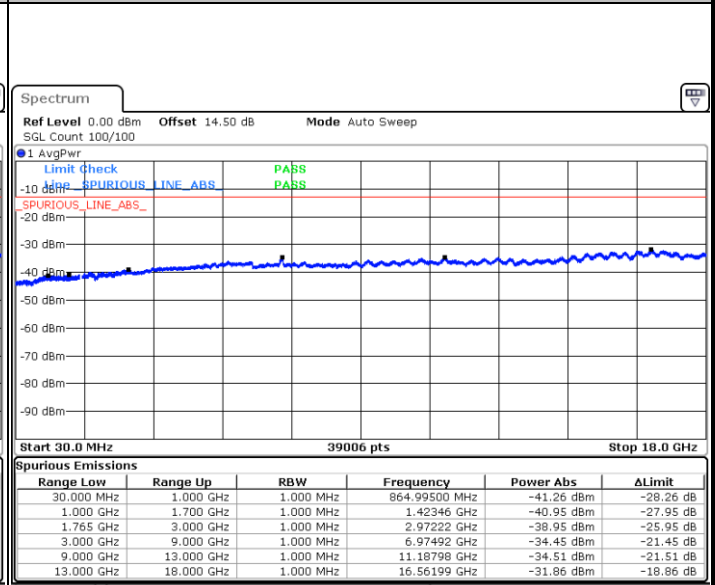

Highest Channel / 16QAM

Date: 6.DEC.2017 08:34:17

Date: 6.DEC.2017 08:35:13

LTE Band 4 / 3MHz

Lowest Channel / QPSK

Lowest Channel / 16QAM

Date: 6.DEC.2017 08:41:28

Date: 6.DEC.2017 08:42:23

LTE Band 4 / 3MHz

Middle Channel / QPSK

Date: 6.DEC.2017 08:44:00

Middle Channel / 16QAM

Date: 6.DEC.2017 08:44:56

Highest Channel / QPSK

Date: 6.DEC.2017 08:51:10

Highest Channel / 16QAM

Date: 6.DEC.2017 08:52:07

LTE Band 4 / 5MHz

Lowest Channel / QPSK

Lowest Channel / 16QAM

Date: 6.DEC.2017 08:58:20

Date: 6.DEC.2017 08:59:16

Middle Channel / QPSK

Middle Channel / 16QAM

Date: 6.DEC.2017 09:00:52

Date: 6.DEC.2017 09:01:48

LTE Band 4 / 5MHz

Highest Channel / QPSK

Date: 6.DEC.2017 09:08:03

Highest Channel / 16QAM

Date: 6.DEC.2017 09:08:59

LTE Band 4 / 10MHz