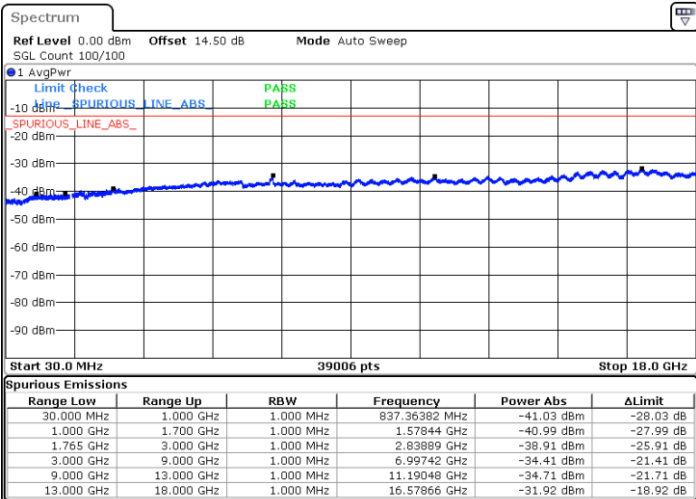

Lowest Channel / QPSK

Date: 6.DEC.2017 09:15:13

Lowest Channel / 16QAM

Date: 6.DEC.2017 09:19:45

LTE Band 4 / 10MHz

Middle Channel / QPSK

Date: 6.DEC.2017 09:21:21

Middle Channel / 16QAM

Date: 6.DEC.2017 09:22:18

Highest Channel / QPSK

Date: 6.DEC.2017 09:28:32

Highest Channel / 16QAM

Date: 6.DEC.2017 09:29:28

LTE Band 4 / 15MHz

Lowest Channel / QPSK

Lowest Channel / 16QAM

Date: 6.DEC.2017 09:35:42

Date: 6.DEC.2017 09:36:38

Middle Channel / QPSK

Middle Channel / 16QAM

Date: 6.DEC.2017 09:38:15

Date: 6.DEC.2017 09:39:11

LTE Band 4 / 15MHz

Highest Channel / QPSK

Highest Channel / 16QAM

Date: 6.DEC.2017 09:45:25

Date: 6.DEC.2017 09:46:21

LTE Band 4 / 20MHz

Lowest Channel / QPSK

Lowest Channel / 16QAM

Date: 6.DEC.2017 09:52:35

Date: 6.DEC.2017 09:53:31