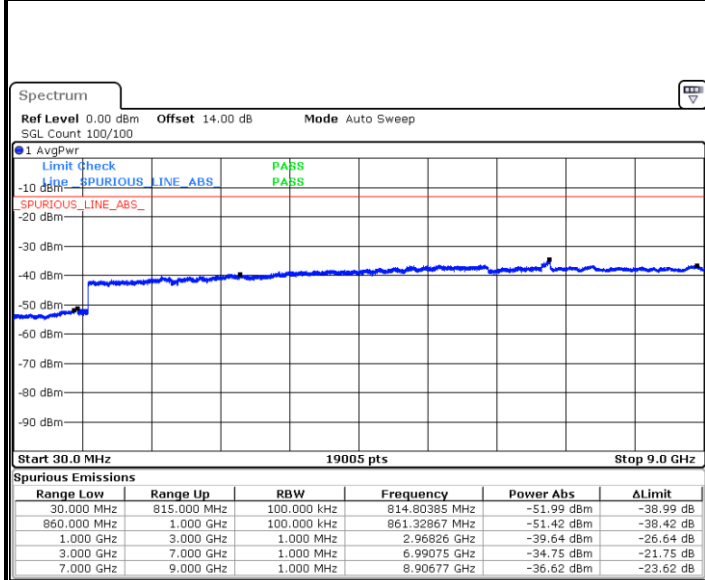

Date: 5.DEC.2017 12:54:02

Highest Channel / QPSK

Highest Channel / 16QAM

Date: 5.DEC.2017 13:02:17

Date: 5.DEC.2017 13:03:13

LTE Band 5 / 5MHz

Lowest Channel / QPSK

Lowest Channel / 16QAM

Date: 5.DEC.2017 13:11:28

Date: 5.DEC.2017 13:12:25

Middle Channel / QPSK

Middle Channel / 16QAM

Date: 5.DEC.2017 13:14:01

Date: 5.DEC.2017 13:14:57

LTE Band 5 / 5MHz

Highest Channel / QPSK

Date: 5.DEC.2017 13:23:12

Highest Channel / 16QAM

Date: 5.DEC.2017 13:24:08

LTE Band 5 / 10MHz

Lowest Channel / QPSK

Date: 5.DEC.2017 13:32:22

Lowest Channel / 16QAM

Date: 5.DEC.2017 13:33:19

LTE Band 5 / 10MHz

Middle Channel / QPSK

Date: 5.DEC.2017 13:34:55

Middle Channel / 16QAM

Date: 5.DEC.2017 13:35:51

Highest Channel / QPSK

Date: 5.DEC.2017 13:44:05

Highest Channel / 16QAM