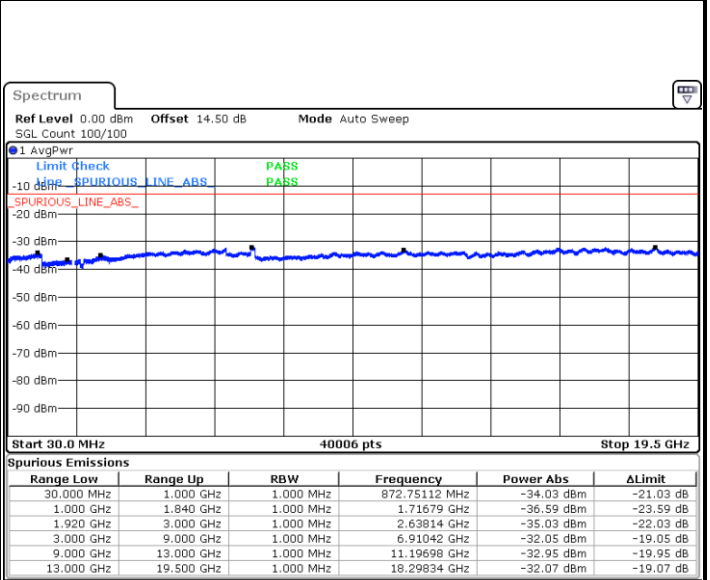

LTE Band 2 / 10MHz

Middle Channel / QPSK

Date: 5 DEC.2017 09:47:43

Middle Channel / 16QAM

Date: 5 DEC.2017 09:48:37

Highest Channel / QPSK

Date: 5 DEC.2017 09:54:46

Highest Channel / 16QAM

Date: 5 DEC.2017 09:55:40

LTE Band 2 / 15MHz

Lowest Channel / QPSK

Lowest Channel / 16QAM

Date: 5 DEC.2017 10:01:50

Date: 5 DEC.2017 10:02:44

Middle Channel / QPSK

Middle Channel / 16QAM

Date: 5 DEC.2017 10:04:18

Date: 5 DEC.2017 10:05:12

LTE Band 2 / 15MHz

Highest Channel / QPSK

Date: 5 DEC.2017 10:11:22

Highest Channel / 16QAM

Date: 5 DEC.2017 10:12:16

LTE Band 2 / 20MHz