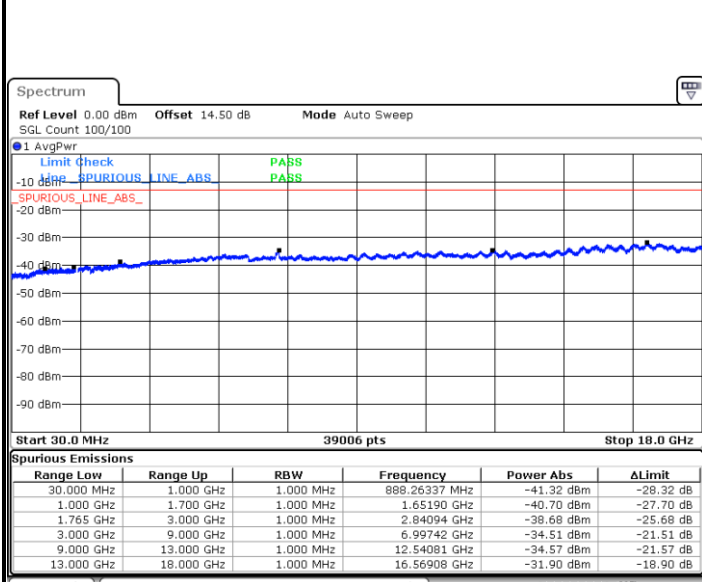

Date: 6.DEC.2017 09:00:52

Date: 6.DEC.2017 09:01:48

LTE Band 4 / 5MHz

Highest Channel / QPSK

Date: 6.DEC.2017 09:08:03

Highest Channel / 16QAM

Date: 6.DEC.2017 09:08:59

LTE Band 4 / 10MHz

Lowest Channel / QPSK

Date: 6.DEC.2017 09:15:13

Lowest Channel / 16QAM

Date: 6.DEC.2017 09:19:45

LTE Band 4 / 10MHz

Middle Channel / QPSK

Date: 6.DEC.2017 09:21:21

Middle Channel / 16QAM

Date: 6.DEC.2017 09:22:18

Highest Channel / QPSK

Date: 6.DEC.2017 09:28:32

Highest Channel / 16QAM

Date: 6.DEC.2017 09:29:28

LTE Band 4 / 15MHz

Lowest Channel / QPSK

Lowest Channel / 16QAM

Date: 6.DEC.2017 09:35:42

Date: 6.DEC.2017 09:36:38

Middle Channel / QPSK

Middle Channel / 16QAM

Date: 6.DEC.2017 09:38:15

Date: 6.DEC.2017 09:39:11

LTE Band 4 / 15MHz

Highest Channel / QPSK