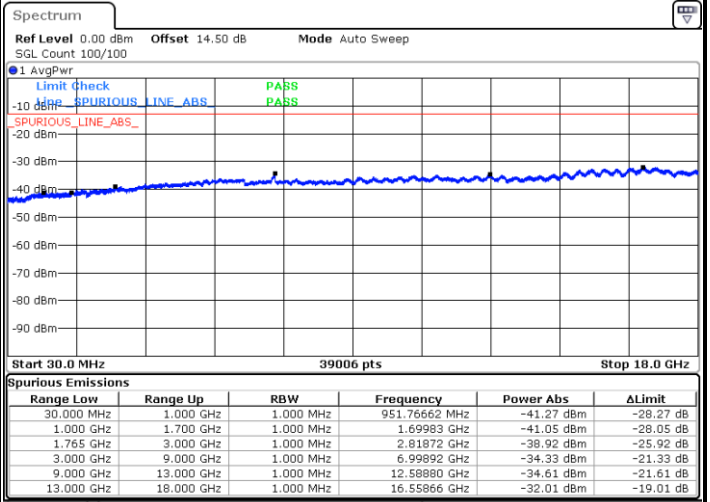

Date: 5 DEC.2017 10:21:48

Highest Channel / QPSK

Highest Channel / 16QAM

Date: 5 DEC.2017 10:27:57

Date: 5 DEC.2017 10:28:51

LTE Band 4 / 1.4MHz

Lowest Channel / QPSK

Lowest Channel / 16QAM

Date: 6.DEC.2017 08:24:34

Date: 6.DEC.2017 08:25:30

Middle Channel / QPSK

Middle Channel / 16QAM

Date: 6.DEC.2017 08:27:06

Date: 6.DEC.2017 08:28:02

LTE Band 4 / 1.4MHz

Highest Channel / QPSK

Highest Channel / 16QAM

Date: 6.DEC.2017 08:34:17

Date: 6.DEC.2017 08:35:13

LTE Band 4 / 3MHz

Lowest Channel / QPSK

Lowest Channel / 16QAM

Date: 6.DEC.2017 08:41:28

Date: 6.DEC.2017 08:42:23