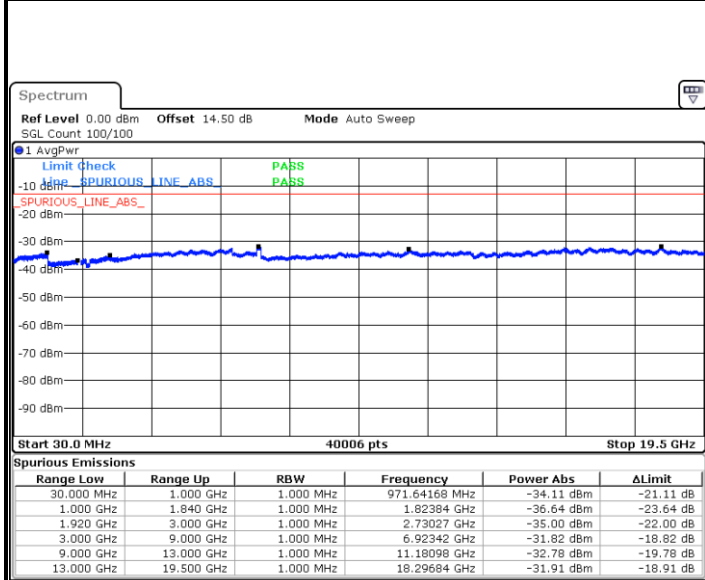

LTE Band 2 / 10MHz

Middle Channel / QPSK

Date: 5 DEC.2017 09:47:43

Middle Channel / 16QAM

Date: 5 DEC.2017 09:48:37

Highest Channel / QPSK

Date: 5 DEC.2017 09:54:46

Highest Channel / 16QAM

Date: 5 DEC.2017 09:55:40

LTE Band 2 / 15MHz

Lowest Channel / QPSK

Lowest Channel / 16QAM

Date: 5 DEC.2017 10:01:50

Date: 5 DEC.2017 10:02:44

Middle Channel / QPSK

Middle Channel / 16QAM

Date: 5 DEC.2017 10:04:18

Date: 5 DEC.2017 10:05:12

LTE Band 2 / 15MHz

Highest Channel / QPSK

Date: 5 DEC.2017 10:11:22

Highest Channel / 16QAM

Date: 5 DEC.2017 10:12:16

LTE Band 2 / 20MHz