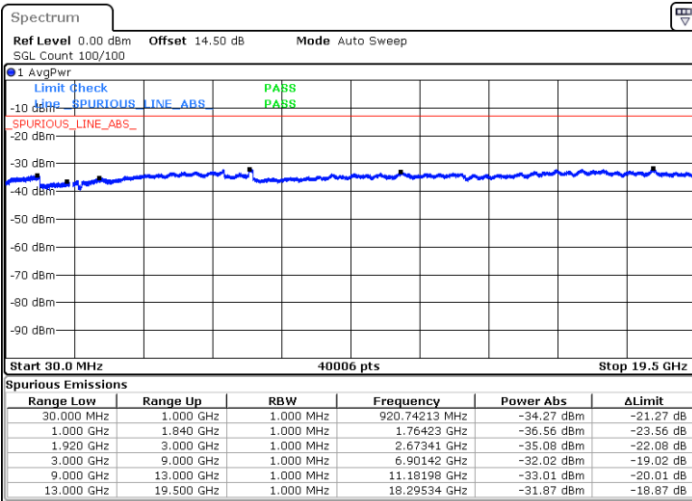

LTE Band 2 / 10MHz

Middle Channel / QPSK

Date: 5 DEC.2017 09:47:43

Middle Channel / 16QAM

Date: 5 DEC.2017 09:48:37

Highest Channel / QPSK

Date: 5 DEC.2017 09:54:46

Highest Channel / 16QAM

Date: 5 DEC.2017 09:55:40

LTE Band 2 / 15MHz

Lowest Channel / QPSK

Lowest Channel / 16QAM

Date: 5 DEC.2017 10:01:50

Date: 5 DEC.2017 10:02:44

Middle Channel / QPSK

Middle Channel / 16QAM

Date: 5 DEC.2017 10:04:18

Date: 5 DEC.2017 10:05:12

LTE Band 2 / 15MHz

Highest Channel / QPSK

Date: 5 DEC.2017 10:11:22

Highest Channel / 16QAM

Date: 5 DEC.2017 10:12:16

LTE Band 2 / 20MHz