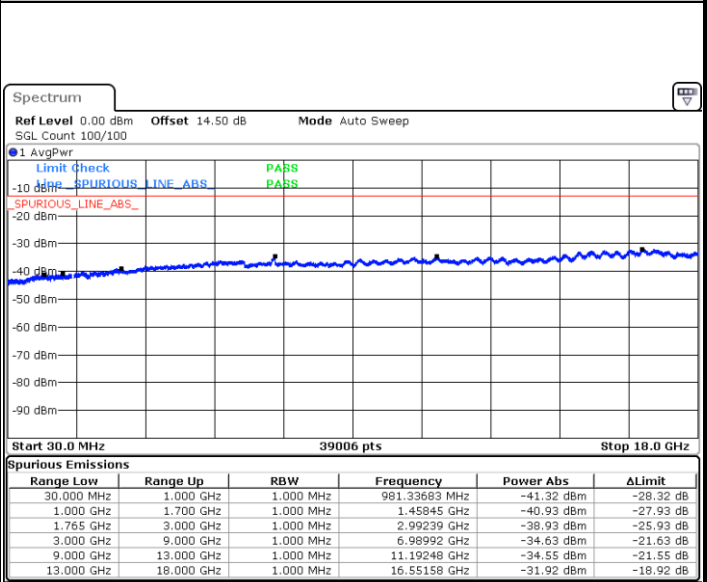

Date: 6.DEC.2017 09:00:52

Date: 6.DEC.2017 09:01:48

LTE Band 4 / 5MHz

Highest Channel / QPSK

Date: 6.DEC.2017 09:08:03

Highest Channel / 16QAM

Date: 6.DEC.2017 09:08:59

LTE Band 4 / 10MHz

Lowest Channel / QPSK

Date: 6.DEC.2017 09:15:13

Lowest Channel / 16QAM

Date: 6.DEC.2017 09:19:45

LTE Band 4 / 10MHz

Middle Channel / QPSK

Date: 6.DEC.2017 09:21:21

Middle Channel / 16QAM

Date: 6.DEC.2017 09:22:18

Highest Channel / QPSK

Date: 6.DEC.2017 09:28:32

Highest Channel / 16QAM

Date: 6.DEC.2017 09:29:28

LTE Band 4 / 15MHz

Lowest Channel / QPSK

Lowest Channel / 16QAM