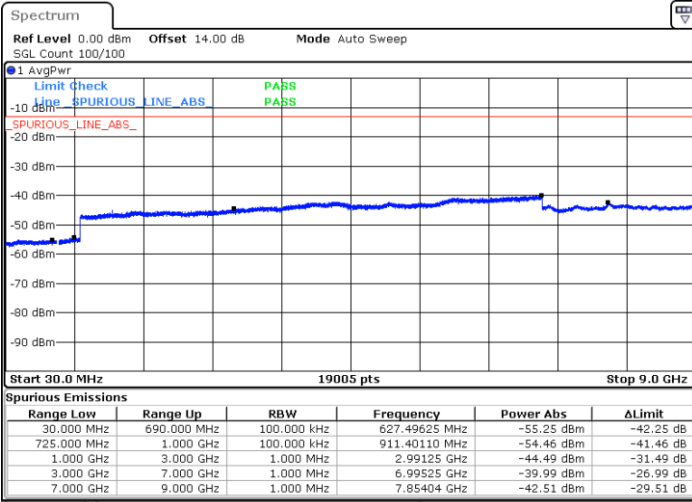

Date: 6 DEC.2017 15:20:26

Date: 6 DEC.2017 15:21:22

LTE Band 12 / 1.4MHz

Highest Channel / QPSK

Date: 6 DEC.2017 15:27:34

Highest Channel / 16QAM

Date: 6 DEC.2017 15:28:31

LTE Band 12 / 3MHz

Lowest Channel / QPSK

Date: 6 DEC.2017 14:22:59

Lowest Channel / 16QAM

Date: 6 DEC.2017 14:23:55

LTE Band 12 / 3MHz

Middle Channel / QPSK

Middle Channel / 16QAM

Date: 6 DEC.2017 14:25:30

Date: 6 DEC.2017 14:26:25

Highest Channel / QPSK

Highest Channel / 16QAM

Date: 6 DEC.2017 14:32:38

Date: 6 DEC.2017 14:33:34