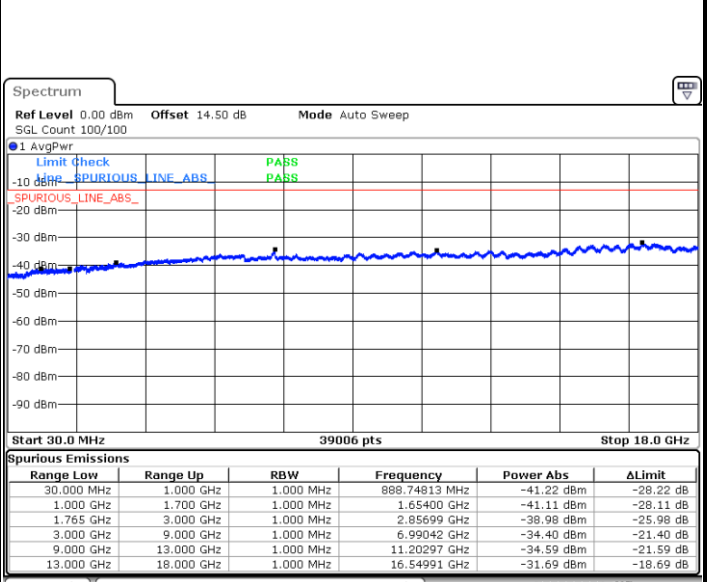

Date: 6.DEC.2017 09:00:52

Date: 6.DEC.2017 09:01:48

LTE Band 4 / 5MHz

Highest Channel / QPSK

Date: 6.DEC.2017 09:08:03

Highest Channel / 16QAM

Date: 6.DEC.2017 09:08:59

LTE Band 4 / 10MHz

Lowest Channel / QPSK

Date: 6.DEC.2017 09:15:13

Lowest Channel / 16QAM

Date: 6.DEC.2017 09:19:45

LTE Band 4 / 10MHz

Middle Channel / QPSK

Date: 6.DEC.2017 09:21:21

Middle Channel / 16QAM

Date: 6.DEC.2017 09:22:18

Highest Channel / QPSK

Date: 6.DEC.2017 09:28:32

Highest Channel / 16QAM

Date: 6.DEC.2017 09:29:28

LTE Band 4 / 15MHz

Lowest Channel / QPSK

Lowest Channel / 16QAM

Date: 6.DEC.2017 09:35:42

Date: 6.DEC.2017 09:36:38

Middle Channel / QPSK

Middle Channel / 16QAM

Date: 6.DEC.2017 09:38:15

Date: 6.DEC.2017 09:39:11

LTE Band 4 / 15MHz

Highest Channel / QPSK