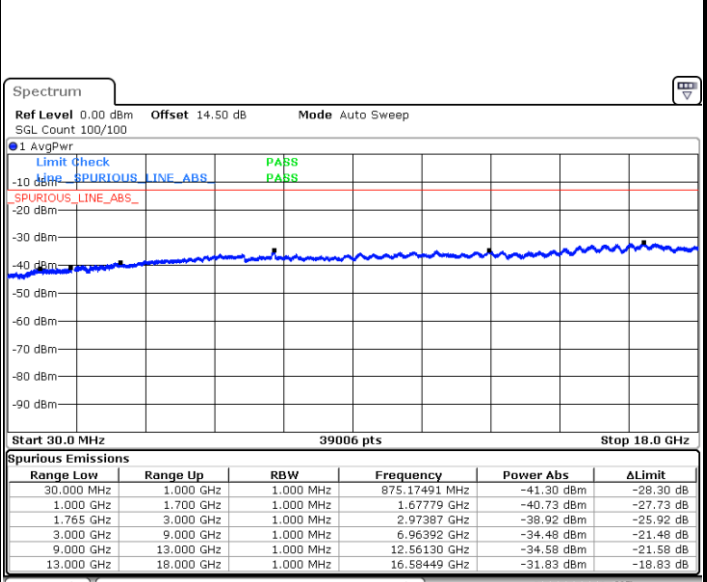

Highest Channel / 16QAM

Date: 6.DEC.2017 09:45:25

Date: 6.DEC.2017 09:46:21

LTE Band 4 / 20MHz

Lowest Channel / QPSK

Lowest Channel / 16QAM

Date: 6.DEC.2017 09:52:35

Date: 6.DEC.2017 09:53:31

LTE Band 4 / 20MHz

Middle Channel / QPSK

Date: 6.DEC.2017 09:55:07

Middle Channel / 16QAM

Date: 6.DEC.2017 09:56:04

Highest Channel / QPSK

Date: 6.DEC.2017 10:02:17

Highest Channel / 16QAM

Date: 6.DEC.2017 10:03:13

LTE Band 5 / 1.4MHz

Lowest Channel / QPSK

Lowest Channel / 16QAM

Date: 5.DEC.2017 12:29:38

Date: 5.DEC.2017 12:30:34

Middle Channel / QPSK

Middle Channel / 16QAM

Date: 5.DEC.2017 12:32:11

Date: 5.DEC.2017 12:33:07

LTE Band 5 / 1.4MHz

Highest Channel / QPSK

Date: 5.DEC.2017 12:41:22

Highest Channel / 16QAM

Date: 5.DEC.2017 12:42:18

LTE Band 5 / 3MHz