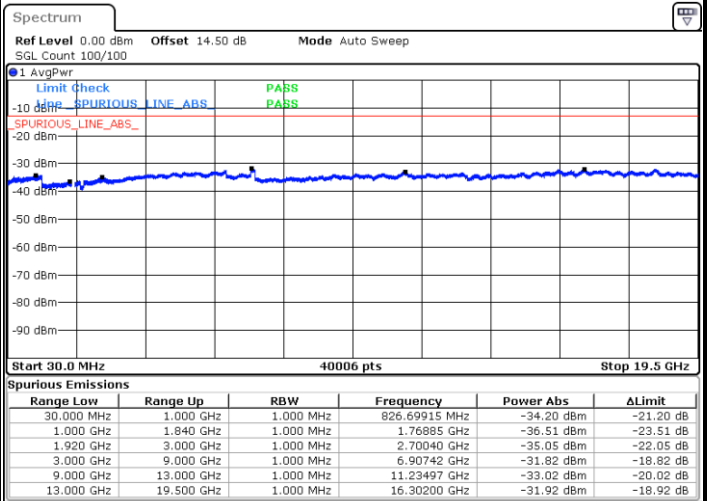

LTE Band 2 / 10MHz

Middle Channel / QPSK

Date: 5 DEC.2017 09:47:43

Middle Channel / 16QAM

Date: 5 DEC.2017 09:48:37

Highest Channel / QPSK

Date: 5 DEC.2017 09:54:46

Highest Channel / 16QAM

Date: 5 DEC.2017 09:55:40

LTE Band 2 / 15MHz

Lowest Channel / QPSK

Lowest Channel / 16QAM

Date: 5 DEC.2017 10:01:50

Date: 5 DEC.2017 10:02:44

Middle Channel / QPSK

Middle Channel / 16QAM

Date: 5 DEC.2017 10:04:18

Date: 5 DEC.2017 10:05:12

LTE Band 2 / 15MHz

Highest Channel / QPSK

Date: 5 DEC.2017 10:11:22

Highest Channel / 16QAM

Date: 5 DEC.2017 10:12:16

LTE Band 2 / 20MHz