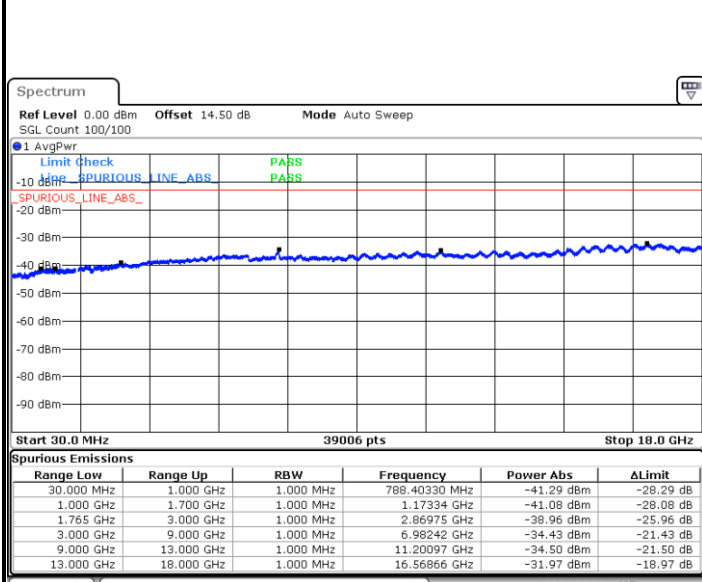

Highest Channel / 16QAM

Date: 6.DEC.2017 09:45:25

Date: 6.DEC.2017 09:46:21

LTE Band 4 / 20MHz

Lowest Channel / QPSK

Lowest Channel / 16QAM

Date: 6.DEC.2017 09:52:35

Date: 6.DEC.2017 09:53:31

LTE Band 4 / 20MHz

Middle Channel / QPSK

Date: 6.DEC.2017 09:55:07

Middle Channel / 16QAM

Date: 6.DEC.2017 09:56:04

Highest Channel / QPSK

Date: 6.DEC.2017 10:02:17

Highest Channel / 16QAM

Date: 6.DEC.2017 10:03:13

LTE Band 5 / 1.4MHz

Lowest Channel / QPSK

Lowest Channel / 16QAM

Date: 5.DEC.2017 12:29:38

Date: 5.DEC.2017 12:30:34

Middle Channel / QPSK

Middle Channel / 16QAM

Date: 5.DEC.2017 12:32:11

Date: 5.DEC.2017 12:33:07

LTE Band 5 / 1.4MHz

Highest Channel / QPSK

Date: 5.DEC.2017 12:41:22

Highest Channel / 16QAM

Date: 5.DEC.2017 12:42:18

LTE Band 5 / 3MHz