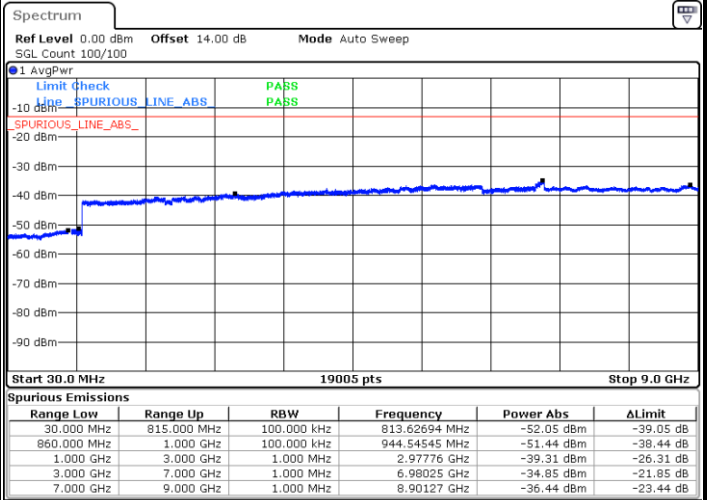

Date: 5.DEC.2017 12:32:11

Date: 5.DEC.2017 12:33:07

LTE Band 5 / 1.4MHz

Highest Channel / QPSK

Date: 5.DEC.2017 12:41:22

Highest Channel / 16QAM

Date: 5.DEC.2017 12:42:18

LTE Band 5 / 3MHz

Lowest Channel / QPSK

Date: 5.DEC.2017 12:50:33

Lowest Channel / 16QAM

Date: 5.DEC.2017 12:51:29

LTE Band 5 / 3MHz

Middle Channel / QPSK

Middle Channel / 16QAM

Date: 5.DEC.2017 12:53:06

Date: 5.DEC.2017 12:54:02

Highest Channel / QPSK

Highest Channel / 16QAM

Date: 5.DEC.2017 13:02:17

Date: 5.DEC.2017 13:03:13

LTE Band 5 / 5MHz

Lowest Channel / QPSK

Lowest Channel / 16QAM