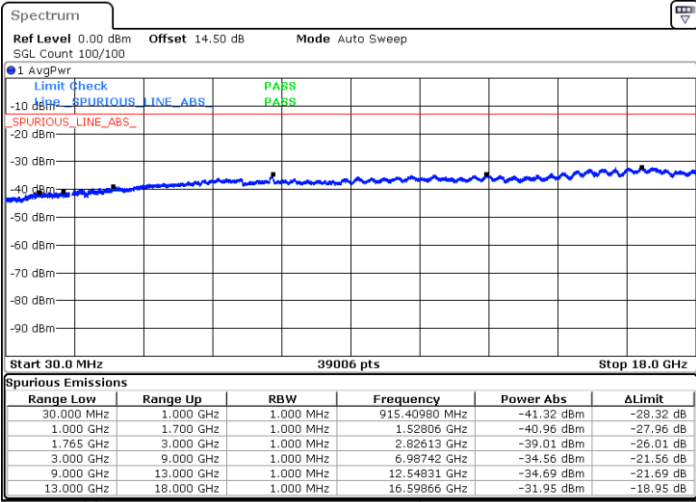

Lowest Channel / QPSK

Date: 6.DEC.2017 09:15:13

Lowest Channel / 16QAM

Date: 6.DEC.2017 09:19:45

LTE Band 4 / 10MHz

Middle Channel / QPSK

Date: 6.DEC.2017 09:21:21

Middle Channel / 16QAM

Date: 6.DEC.2017 09:22:18

Highest Channel / QPSK

Date: 6.DEC.2017 09:28:32

Highest Channel / 16QAM

Date: 6.DEC.2017 09:29:28

LTE Band 4 / 15MHz

Lowest Channel / QPSK

Lowest Channel / 16QAM

Date: 6.DEC.2017 09:35:42

Date: 6.DEC.2017 09:36:38

Middle Channel / QPSK

Middle Channel / 16QAM

Date: 6.DEC.2017 09:38:15

Date: 6.DEC.2017 09:39:11

LTE Band 4 / 15MHz

Highest Channel / QPSK

Highest Channel / 16QAM

Date: 6.DEC.2017 09:45:25

Date: 6.DEC.2017 09:46:21

LTE Band 4 / 20MHz

Lowest Channel / QPSK

Lowest Channel / 16QAM

Date: 6.DEC.2017 09:52:35

Date: 6.DEC.2017 09:53:31