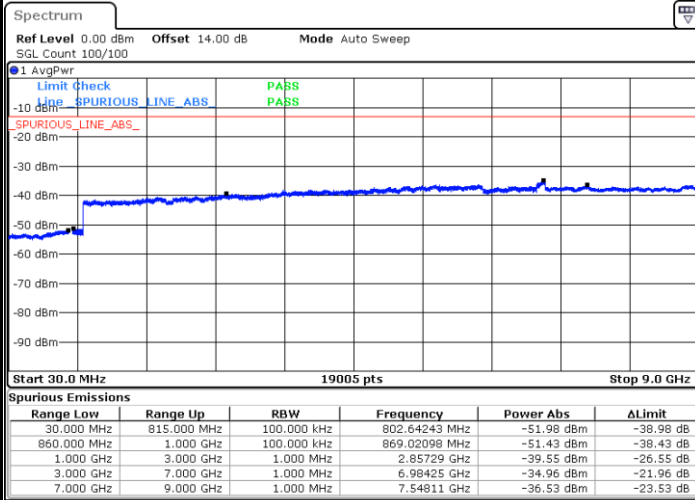

LTE Band 4 / 20MHz

Middle Channel / QPSK

Date: 6.DEC.2017 09:55:07

Middle Channel / 16QAM

Date: 6.DEC.2017 09:56:04

Highest Channel / QPSK

Date: 6.DEC.2017 10:02:17

Highest Channel / 16QAM

Date: 6.DEC.2017 10:03:13

LTE Band 5 / 1.4MHz

Lowest Channel / QPSK

Lowest Channel / 16QAM

Date: 5.DEC.2017 12:29:38

Date: 5.DEC.2017 12:30:34

Middle Channel / QPSK

Middle Channel / 16QAM

Date: 5.DEC.2017 12:32:11

Date: 5.DEC.2017 12:33:07

LTE Band 5 / 1.4MHz

Highest Channel / QPSK

Date: 5.DEC.2017 12:41:22

Highest Channel / 16QAM

Date: 5.DEC.2017 12:42:18

LTE Band 5 / 3MHz