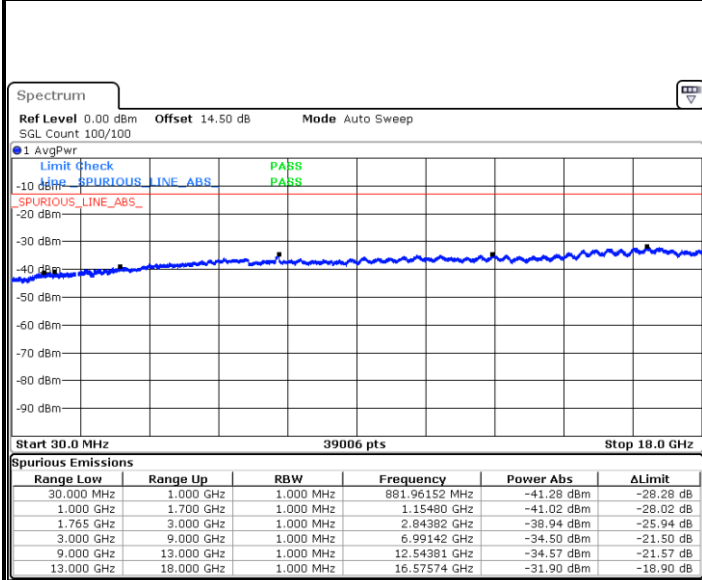

Date: 6.DEC.2017 08:24:34

Date: 6.DEC.2017 08:25:30

Middle Channel / QPSK

Middle Channel / 16QAM

Date: 6.DEC.2017 08:27:06

Date: 6.DEC.2017 08:28:02

LTE Band 4 / 1.4MHz

Highest Channel / QPSK

Highest Channel / 16QAM

Date: 6.DEC.2017 08:34:17

Date: 6.DEC.2017 08:35:13

LTE Band 4 / 3MHz

Lowest Channel / QPSK

Lowest Channel / 16QAM

Date: 6.DEC.2017 08:41:28

Date: 6.DEC.2017 08:42:23

LTE Band 4 / 3MHz

Middle Channel / QPSK

Date: 6.DEC.2017 08:44:00

Middle Channel / 16QAM

Date: 6.DEC.2017 08:44:56

Highest Channel / QPSK

Date: 6.DEC.2017 08:51:10

Highest Channel / 16QAM