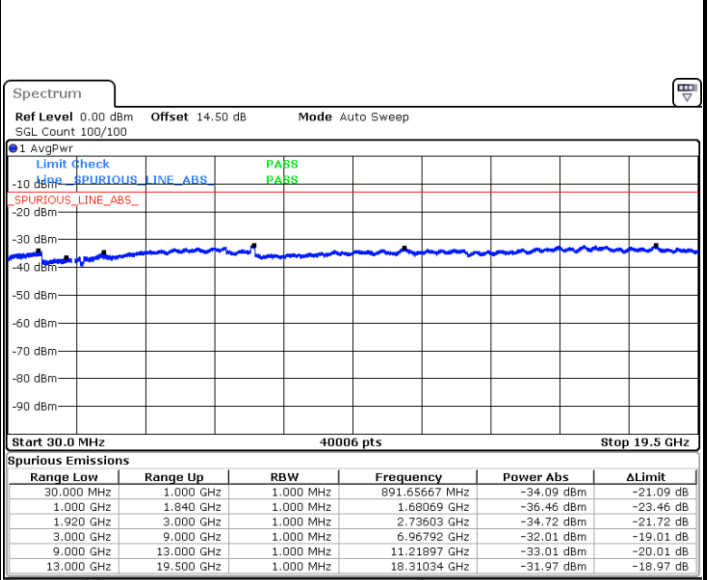

LTE Band 2 / 10MHz

Middle Channel / QPSK

Date: 5 DEC.2017 09:47:43

Middle Channel / 16QAM

Date: 5 DEC.2017 09:48:37

Highest Channel / QPSK

Date: 5 DEC.2017 09:54:46

Highest Channel / 16QAM

Date: 5 DEC.2017 09:55:40

LTE Band 2 / 15MHz

Lowest Channel / QPSK

Lowest Channel / 16QAM

Date: 5 DEC.2017 10:01:50

Date: 5 DEC.2017 10:02:44

Middle Channel / QPSK

Middle Channel / 16QAM

Date: 5 DEC.2017 10:04:18

Date: 5 DEC.2017 10:05:12

LTE Band 2 / 15MHz

Highest Channel / QPSK

Date: 5 DEC.2017 10:11:22

Highest Channel / 16QAM

Date: 5 DEC.2017 10:12:16

LTE Band 2 / 20MHz