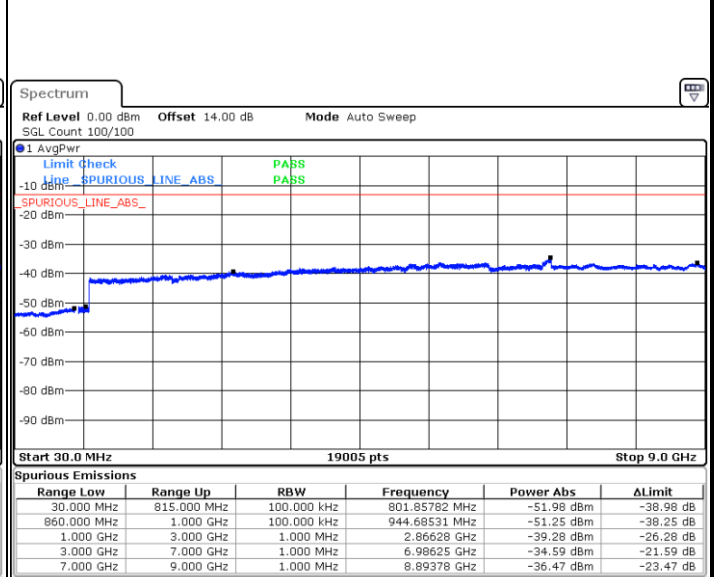

Date: 5.DEC.2017 13:23:12

Highest Channel / 16QAM

Date: 5.DEC.2017 13:24:08

LTE Band 5 / 10MHz

Lowest Channel / QPSK

Date: 5.DEC.2017 13:32:22

Lowest Channel / 16QAM

Date: 5.DEC.2017 13:33:19

LTE Band 5 / 10MHz

Middle Channel / QPSK

Date: 5.DEC.2017 13:34:55

Middle Channel / 16QAM

Date: 5.DEC.2017 13:35:51

Highest Channel / QPSK

Date: 5.DEC.2017 13:44:05

Highest Channel / 16QAM

Date: 5.DEC.2017 13:45:02

LTE Band 12 / 1.4MHz

Lowest Channel / QPSK

Lowest Channel / 16QAM

Date: 6 DEC.2017 15:17:56

Date: 6 DEC.2017 15:18:52

Middle Channel / QPSK

Middle Channel / 16QAM

Date: 6 DEC.2017 15:20:26

Date: 6 DEC.2017 15:21:22

LTE Band 12 / 1.4MHz

Highest Channel / QPSK

Date: 6 DEC.2017 15:27:34

Highest Channel / 16QAM

Date: 6 DEC.2017 15:28:31

LTE Band 12 / 3MHz