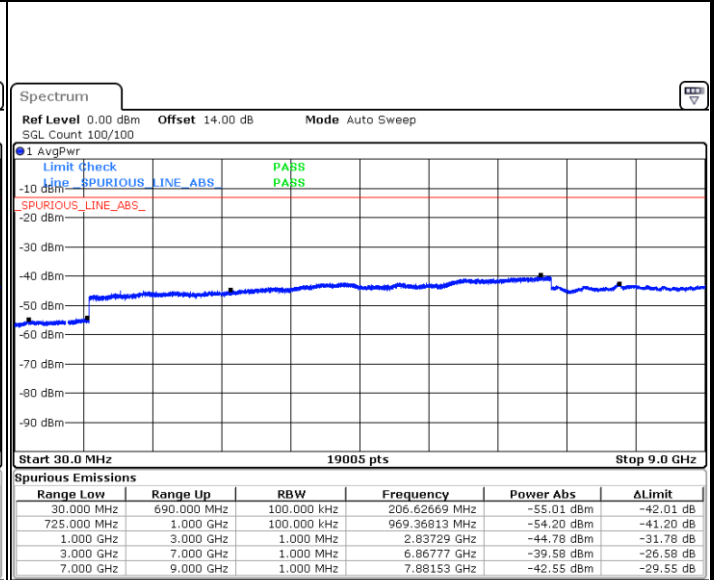

LTE Band 5 / 10MHz

Middle Channel / QPSK

Date: 5.DEC.2017 13:34:55

Middle Channel / 16QAM

Date: 5.DEC.2017 13:35:51

Highest Channel / QPSK

Date: 5.DEC.2017 13:44:05

Highest Channel / 16QAM

Date: 5.DEC.2017 13:45:02

LTE Band 12 / 1.4MHz

Lowest Channel / QPSK

Lowest Channel / 16QAM

Date: 6 DEC.2017 15:17:56

Date: 6 DEC.2017 15:18:52

Middle Channel / QPSK

Middle Channel / 16QAM

Date: 6 DEC.2017 15:20:26

Date: 6 DEC.2017 15:21:22

LTE Band 12 / 1.4MHz

Highest Channel / QPSK

Date: 6 DEC.2017 15:27:34

Highest Channel / 16QAM

Date: 6 DEC.2017 15:28:31

LTE Band 12 / 3MHz

Lowest Channel / QPSK

Date: 6 DEC.2017 14:22:59

Lowest Channel / 16QAM

Date: 6 DEC.2017 14:23:55

LTE Band 12 / 3MHz

Middle Channel / QPSK

Middle Channel / 16QAM

Date: 6 DEC.2017 14:25:30