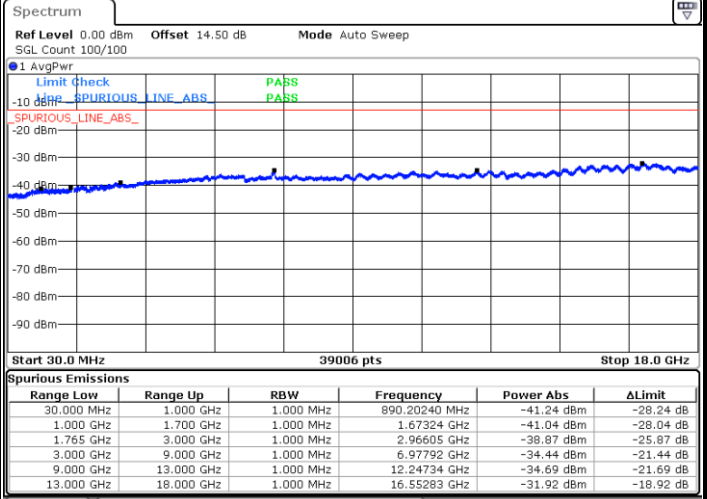

Lowest Channel / QPSK

Date: 5 DEC.2017 10:18:25

Lowest Channel / 16QAM

Date: 5 DEC.2017 10:19:19

LTE Band 2 / 20MHz

Middle Channel / QPSK

Middle Channel / 16QAM

Date: 5 DEC.2017 10:20:54

Date: 5 DEC.2017 10:21:48

Highest Channel / QPSK

Highest Channel / 16QAM

Date: 5 DEC.2017 10:27:57

Date: 5 DEC.2017 10:28:51

LTE Band 4 / 1.4MHz

Lowest Channel / QPSK

Lowest Channel / 16QAM

Date: 6.DEC.2017 08:24:34

Date: 6.DEC.2017 08:25:30

Middle Channel / QPSK

Middle Channel / 16QAM

Date: 6.DEC.2017 08:27:06

Date: 6.DEC.2017 08:28:02

LTE Band 4 / 1.4MHz

Highest Channel / QPSK

Highest Channel / 16QAM

Date: 6.DEC.2017 08:34:17

Date: 6.DEC.2017 08:35:13

LTE Band 4 / 3MHz

Lowest Channel / QPSK

Lowest Channel / 16QAM

Date: 6.DEC.2017 08:41:28

Date: 6.DEC.2017 08:42:23