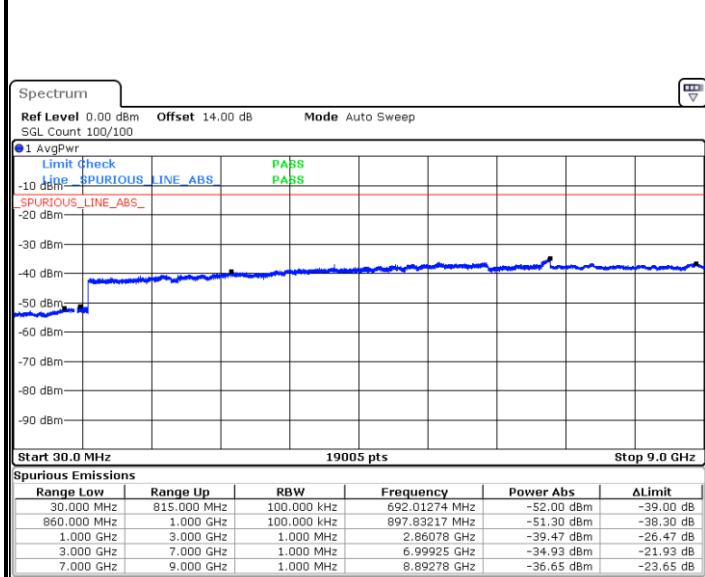

Date: 5.DEC.2017 13:23:12

Highest Channel / 16QAM

Date: 5.DEC.2017 13:24:08

LTE Band 5 / 10MHz

Lowest Channel / QPSK

Date: 5.DEC.2017 13:32:22

Lowest Channel / 16QAM

Date: 5.DEC.2017 13:33:19

LTE Band 5 / 10MHz

Middle Channel / QPSK

Date: 5.DEC.2017 13:34:55

Middle Channel / 16QAM

Date: 5.DEC.2017 13:35:51

Highest Channel / QPSK

Date: 5.DEC.2017 13:44:05

Highest Channel / 16QAM

Date: 5.DEC.2017 13:45:02

LTE Band 12 / 1.4MHz

Lowest Channel / QPSK

Lowest Channel / 16QAM

Date: 6 DEC.2017 15:17:56

Date: 6 DEC.2017 15:18:52

Middle Channel / QPSK

Middle Channel / 16QAM

Date: 6 DEC.2017 15:20:26

Date: 6 DEC.2017 15:21:22

LTE Band 12 / 1.4MHz

Highest Channel / QPSK

Date: 6 DEC.2017 15:27:34

Highest Channel / 16QAM

Date: 6 DEC.2017 15:28:31

LTE Band 12 / 3MHz