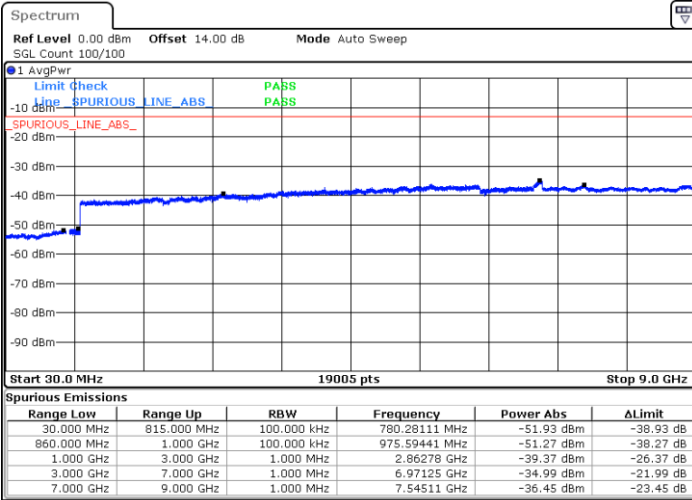

Date: 5.DEC.2017 12:32:11

Date: 5.DEC.2017 12:33:07

LTE Band 5 / 1.4MHz

Highest Channel / QPSK

Date: 5.DEC.2017 12:41:22

Highest Channel / 16QAM

Date: 5.DEC.2017 12:42:18

LTE Band 5 / 3MHz

Lowest Channel / QPSK

Date: 5.DEC.2017 12:50:33

Lowest Channel / 16QAM

Date: 5.DEC.2017 12:51:29

LTE Band 5 / 3MHz

Middle Channel / QPSK

Middle Channel / 16QAM

Date: 5.DEC.2017 12:53:06

Date: 5.DEC.2017 12:54:02

Highest Channel / QPSK

Highest Channel / 16QAM

Date: 5.DEC.2017 13:02:17

Date: 5.DEC.2017 13:03:13

LTE Band 5 / 5MHz

Lowest Channel / QPSK

Lowest Channel / 16QAM