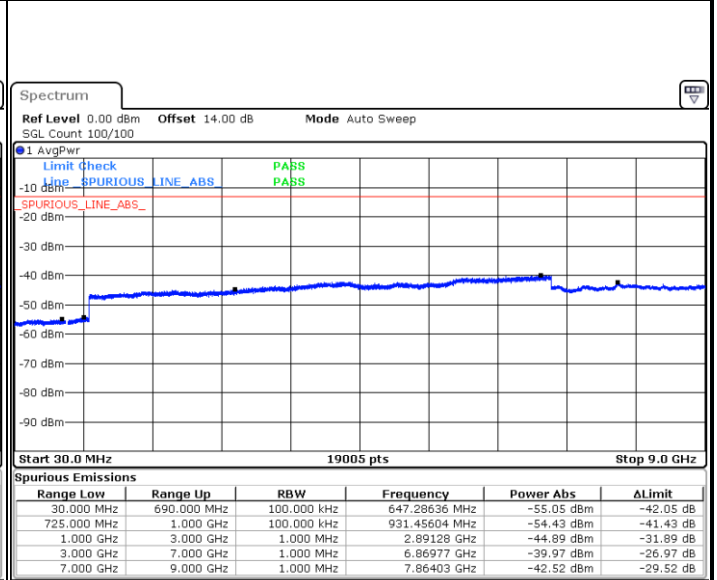

LTE Band 5 / 10MHz

Middle Channel / QPSK

Date: 5.DEC.2017 13:34:55

Middle Channel / 16QAM

Date: 5.DEC.2017 13:35:51

Highest Channel / QPSK

Date: 5.DEC.2017 13:44:05

Highest Channel / 16QAM

Date: 5.DEC.2017 13:45:02

LTE Band 12 / 1.4MHz

Lowest Channel / QPSK

Lowest Channel / 16QAM

Date: 6 DEC.2017 15:17:56

Date: 6 DEC.2017 15:18:52

Middle Channel / QPSK

Middle Channel / 16QAM

Date: 6 DEC.2017 15:20:26

Date: 6 DEC.2017 15:21:22

LTE Band 12 / 1.4MHz

Highest Channel / QPSK

Date: 6 DEC.2017 15:27:34

Highest Channel / 16QAM

Date: 6 DEC.2017 15:28:31

LTE Band 12 / 3MHz

Lowest Channel / QPSK

Date: 6 DEC.2017 14:22:59

Lowest Channel / 16QAM

Date: 6 DEC.2017 14:23:55

LTE Band 12 / 3MHz

Middle Channel / QPSK

Middle Channel / 16QAM

Date: 6 DEC.2017 14:25:30