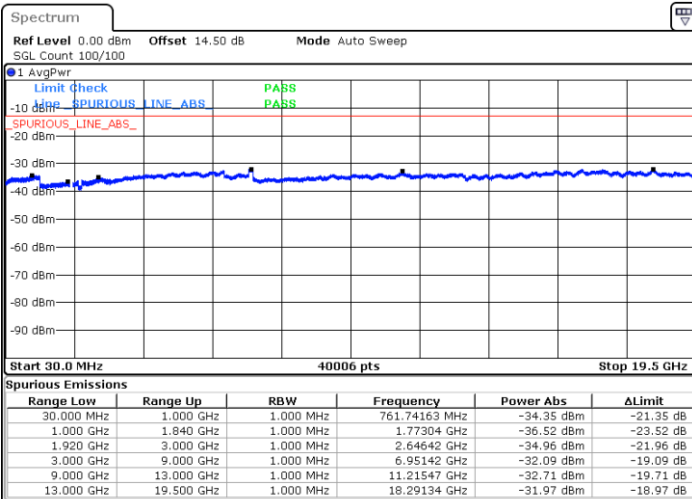

Date: 5 DEC.2017 10:04:18

Date: 5 DEC.2017 10:05:12

LTE Band 2 / 15MHz

Highest Channel / QPSK

Date: 5 DEC.2017 10:11:22

Highest Channel / 16QAM

Date: 5 DEC.2017 10:12:16

LTE Band 2 / 20MHz

Lowest Channel / QPSK

Date: 5 DEC.2017 10:18:25

Lowest Channel / 16QAM

Date: 5 DEC.2017 10:19:19

LTE Band 2 / 20MHz

Middle Channel / QPSK

Middle Channel / 16QAM

Date: 5 DEC.2017 10:20:54

Date: 5 DEC.2017 10:21:48

Highest Channel / QPSK

Highest Channel / 16QAM

Date: 5 DEC.2017 10:27:57

Date: 5 DEC.2017 10:28:51

LTE Band 4 / 1.4MHz

Lowest Channel / QPSK

Lowest Channel / 16QAM