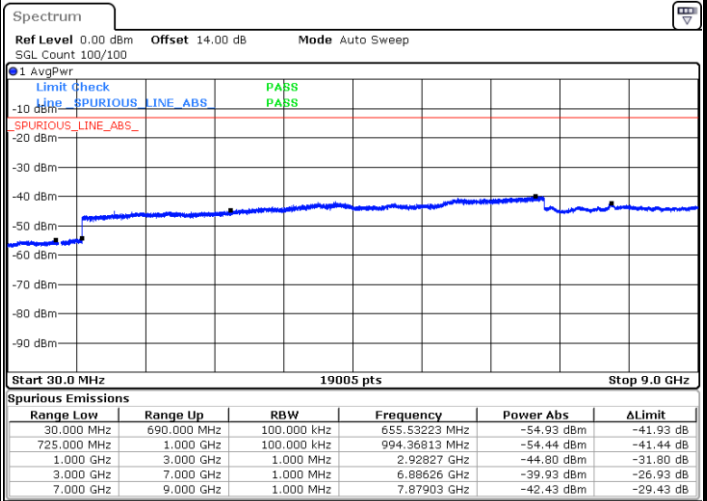

Date: 5.DEC.2017 13:23:12

Highest Channel / 16QAM

Date: 5.DEC.2017 13:24:08

LTE Band 5 / 10MHz

Lowest Channel / QPSK

Date: 5.DEC.2017 13:32:22

Lowest Channel / 16QAM

Date: 5.DEC.2017 13:33:19

LTE Band 5 / 10MHz

Middle Channel / QPSK

Date: 5.DEC.2017 13:34:55

Middle Channel / 16QAM

Date: 5.DEC.2017 13:35:51

Highest Channel / QPSK

Date: 5.DEC.2017 13:44:05

Highest Channel / 16QAM

Date: 5.DEC.2017 13:45:02

LTE Band 12 / 1.4MHz

Lowest Channel / QPSK

Lowest Channel / 16QAM

Date: 6 DEC.2017 15:17:56

Date: 6 DEC.2017 15:18:52

Middle Channel / QPSK

Middle Channel / 16QAM

Date: 6 DEC.2017 15:20:26

Date: 6 DEC.2017 15:21:22

LTE Band 12 / 1.4MHz

Highest Channel / QPSK

Date: 6 DEC.2017 15:27:34

Highest Channel / 16QAM

Date: 6 DEC.2017 15:28:31

LTE Band 12 / 3MHz