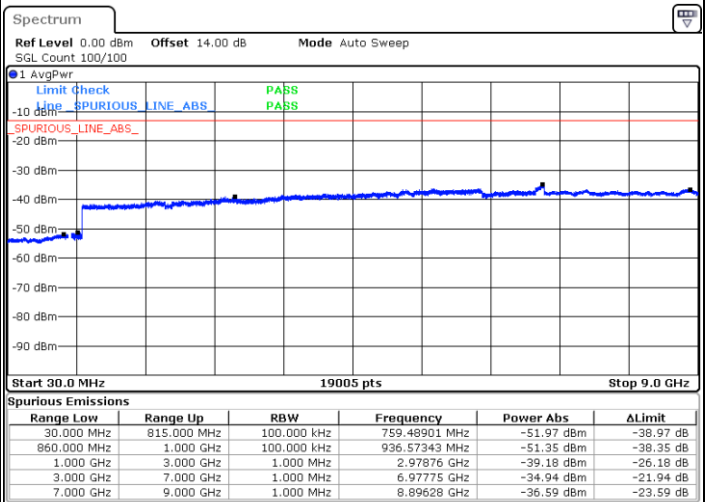

Highest Channel / 16QAM

Date: 6.DEC.2017 09:45:25

Date: 6.DEC.2017 09:46:21

LTE Band 4 / 20MHz

Lowest Channel / QPSK

Lowest Channel / 16QAM

Date: 6.DEC.2017 09:52:35

Date: 6.DEC.2017 09:53:31

LTE Band 4 / 20MHz

Middle Channel / QPSK

Date: 6.DEC.2017 09:55:07

Middle Channel / 16QAM

Date: 6.DEC.2017 09:56:04

Highest Channel / QPSK

Date: 6.DEC.2017 10:02:17

Highest Channel / 16QAM

Date: 6.DEC.2017 10:03:13

LTE Band 5 / 1.4MHz

Lowest Channel / QPSK

Lowest Channel / 16QAM

Date: 5.DEC.2017 12:29:38

Date: 5.DEC.2017 12:30:34

Middle Channel / QPSK

Middle Channel / 16QAM

Date: 5.DEC.2017 12:32:11

Date: 5.DEC.2017 12:33:07

LTE Band 5 / 1.4MHz

Highest Channel / QPSK

Date: 5.DEC.2017 12:41:22

Highest Channel / 16QAM

Date: 5.DEC.2017 12:42:18

LTE Band 5 / 3MHz