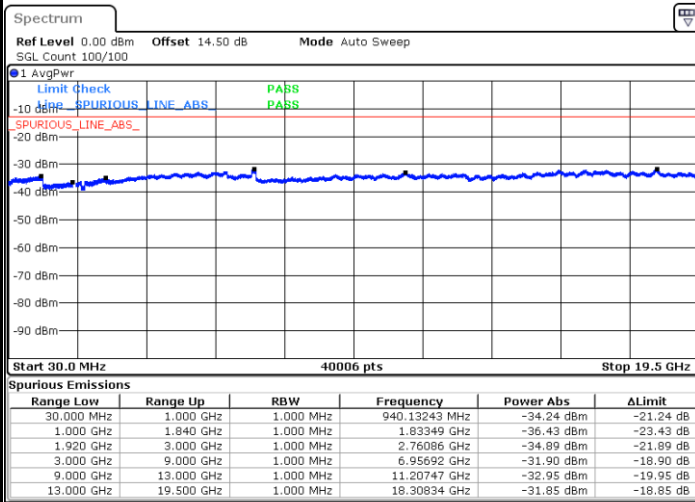

Date: 5 DEC.2017 10:04:18

Date: 5 DEC.2017 10:05:12

LTE Band 2 / 15MHz

Highest Channel / QPSK

Date: 5 DEC.2017 10:11:22

Highest Channel / 16QAM

Date: 5 DEC.2017 10:12:16

LTE Band 2 / 20MHz

Lowest Channel / QPSK

Date: 5 DEC.2017 10:18:25

Lowest Channel / 16QAM

Date: 5 DEC.2017 10:19:19

LTE Band 2 / 20MHz

Middle Channel / QPSK

Middle Channel / 16QAM

Date: 5 DEC.2017 10:20:54

Date: 5 DEC.2017 10:21:48

Highest Channel / QPSK

Highest Channel / 16QAM

Date: 5 DEC.2017 10:27:57

Date: 5 DEC.2017 10:28:51

LTE Band 4 / 1.4MHz

Lowest Channel / QPSK

Lowest Channel / 16QAM