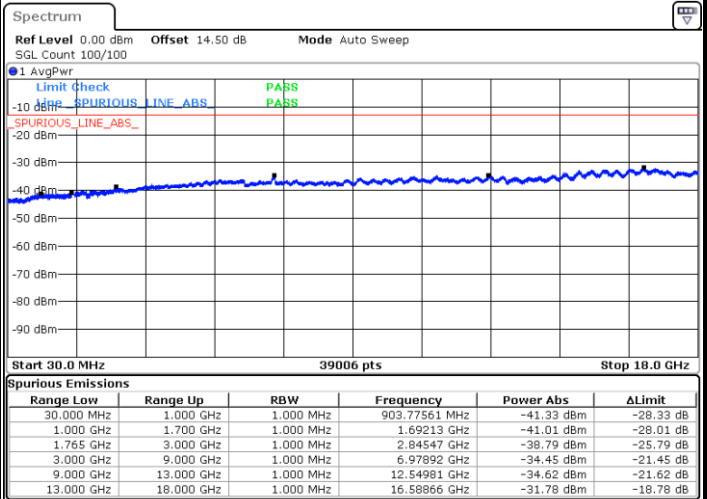

Date: 5 DEC.2017 10:21:48

Highest Channel / QPSK

Highest Channel / 16QAM

Date: 5 DEC.2017 10:27:57

Date: 5 DEC.2017 10:28:51

LTE Band 4 / 1.4MHz

Lowest Channel / QPSK

Lowest Channel / 16QAM

Date: 6.DEC.2017 08:24:34

Date: 6.DEC.2017 08:25:30

Middle Channel / QPSK

Middle Channel / 16QAM

Date: 6.DEC.2017 08:27:06

Date: 6.DEC.2017 08:28:02

LTE Band 4 / 1.4MHz

Highest Channel / QPSK

Highest Channel / 16QAM

Date: 6.DEC.2017 08:34:17

Date: 6.DEC.2017 08:35:13

LTE Band 4 / 3MHz

Lowest Channel / QPSK

Lowest Channel / 16QAM

Date: 6.DEC.2017 08:41:28

Date: 6.DEC.2017 08:42:23