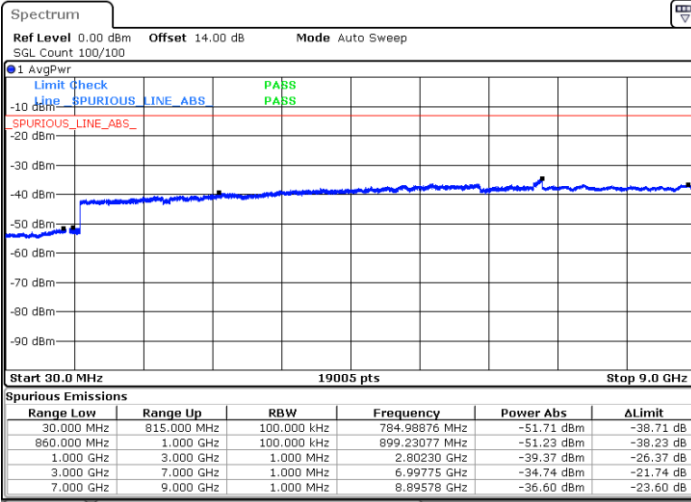

Highest Channel / 16QAM

Date: 6.DEC.2017 09:45:25

Date: 6.DEC.2017 09:46:21

LTE Band 4 / 20MHz

Lowest Channel / QPSK

Lowest Channel / 16QAM

Date: 6.DEC.2017 09:52:35

Date: 6.DEC.2017 09:53:31

LTE Band 4 / 20MHz

Middle Channel / QPSK

Date: 6.DEC.2017 09:55:07

Middle Channel / 16QAM

Date: 6.DEC.2017 09:56:04

Highest Channel / QPSK

Date: 6.DEC.2017 10:02:17

Highest Channel / 16QAM

Date: 6.DEC.2017 10:03:13

LTE Band 5 / 1.4MHz

Lowest Channel / QPSK

Lowest Channel / 16QAM

Date: 5.DEC.2017 12:29:38

Date: 5.DEC.2017 12:30:34

Middle Channel / QPSK

Middle Channel / 16QAM

Date: 5.DEC.2017 12:32:11

Date: 5.DEC.2017 12:33:07

LTE Band 5 / 1.4MHz

Highest Channel / QPSK

Date: 5.DEC.2017 12:41:22

Highest Channel / 16QAM

Date: 5.DEC.2017 12:42:18

LTE Band 5 / 3MHz