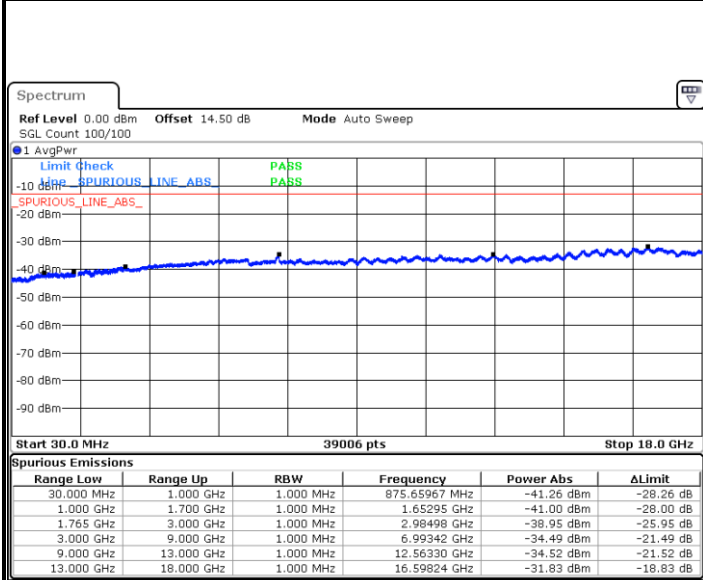

Date: 6.DEC.2017 08:52:07

LTE Band 4 / 5MHz

Lowest Channel / QPSK

Lowest Channel / 16QAM

Date: 6.DEC.2017 08:58:20

Date: 6.DEC.2017 08:59:16

Middle Channel / QPSK

Middle Channel / 16QAM

Date: 6.DEC.2017 09:00:52

Date: 6.DEC.2017 09:01:48

LTE Band 4 / 5MHz

Highest Channel / QPSK

Date: 6.DEC.2017 09:08:03

Highest Channel / 16QAM

Date: 6.DEC.2017 09:08:59

LTE Band 4 / 10MHz

Lowest Channel / QPSK

Date: 6.DEC.2017 09:15:13

Lowest Channel / 16QAM

Date: 6.DEC.2017 09:19:45

LTE Band 4 / 10MHz

Middle Channel / QPSK

Date: 6.DEC.2017 09:21:21

Middle Channel / 16QAM

Date: 6.DEC.2017 09:22:18

Highest Channel / QPSK

Date: 6.DEC.2017 09:28:32

Highest Channel / 16QAM

Date: 6.DEC.2017 09:29:28

LTE Band 4 / 15MHz

Lowest Channel / QPSK

Lowest Channel / 16QAM