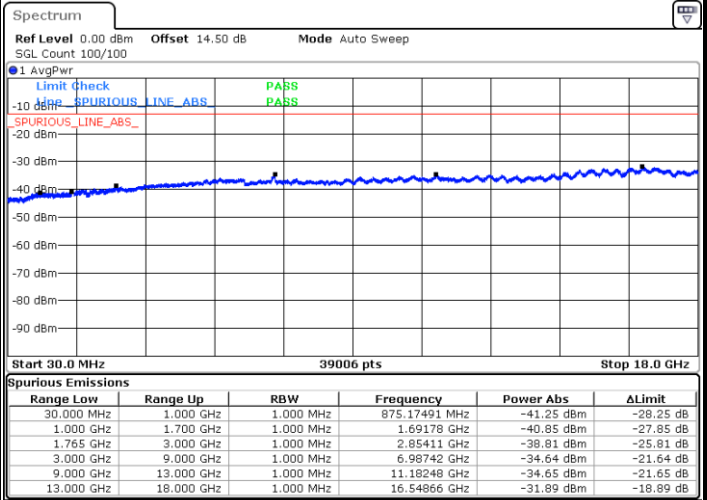

Highest Channel / 16QAM

Date: 6.DEC.2017 08:34:17

Date: 6.DEC.2017 08:35:13

LTE Band 4 / 3MHz

Lowest Channel / QPSK

Lowest Channel / 16QAM

Date: 6.DEC.2017 08:41:28

Date: 6.DEC.2017 08:42:23

LTE Band 4 / 3MHz

Middle Channel / QPSK

Date: 6.DEC.2017 08:44:00

Middle Channel / 16QAM

Date: 6.DEC.2017 08:44:56

Highest Channel / QPSK

Date: 6.DEC.2017 08:51:10

Highest Channel / 16QAM

Date: 6.DEC.2017 08:52:07

LTE Band 4 / 5MHz

Lowest Channel / QPSK

Lowest Channel / 16QAM

Date: 6.DEC.2017 08:58:20

Date: 6.DEC.2017 08:59:16

Middle Channel / QPSK

Middle Channel / 16QAM

Date: 6.DEC.2017 09:00:52

Date: 6.DEC.2017 09:01:48

LTE Band 4 / 5MHz

Highest Channel / QPSK

Date: 6.DEC.2017 09:08:03

Highest Channel / 16QAM

Date: 6.DEC.2017 09:08:59

LTE Band 4 / 10MHz