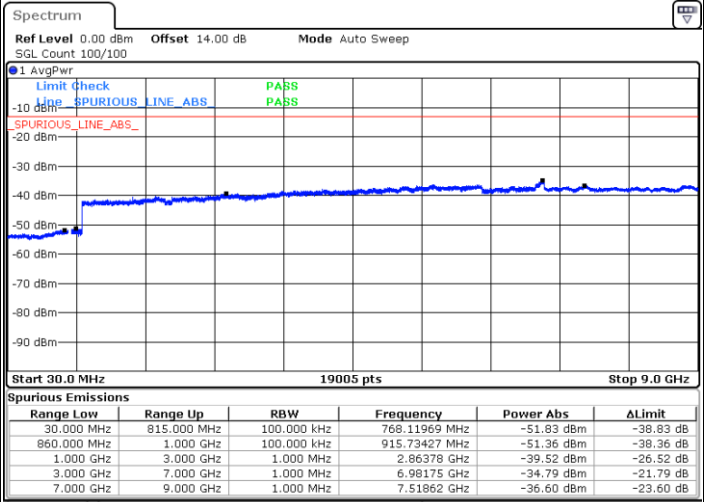

Lowest Channel / QPSK

Date: 5.DEC.2017 12:50:33

Lowest Channel / 16QAM

Date: 5.DEC.2017 12:51:29

LTE Band 5 / 3MHz

Middle Channel / QPSK

Middle Channel / 16QAM

Date: 5.DEC.2017 12:53:06

Date: 5.DEC.2017 12:54:02

Highest Channel / QPSK

Highest Channel / 16QAM

Date: 5.DEC.2017 13:02:17

Date: 5.DEC.2017 13:03:13

LTE Band 5 / 5MHz

Lowest Channel / QPSK

Lowest Channel / 16QAM

Date: 5.DEC.2017 13:11:28

Date: 5.DEC.2017 13:12:25

Middle Channel / QPSK

Middle Channel / 16QAM

Date: 5.DEC.2017 13:14:01

Date: 5.DEC.2017 13:14:57

LTE Band 5 / 5MHz

Highest Channel / QPSK