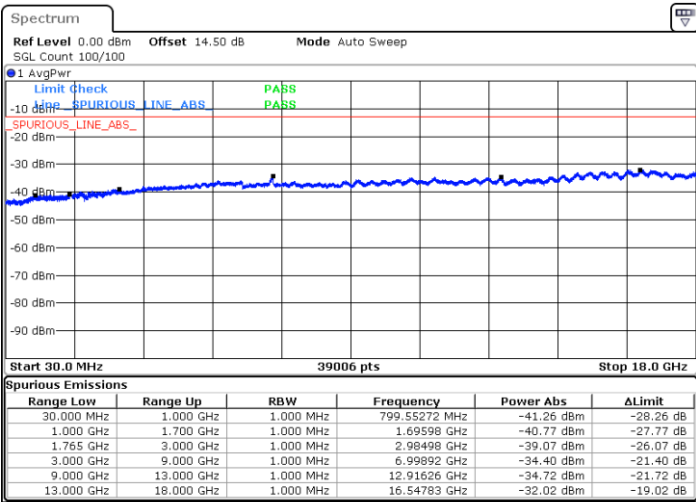

Date: 6.DEC.2017 08:24:34

Date: 6.DEC.2017 08:25:30

Middle Channel / QPSK

Middle Channel / 16QAM

Date: 6.DEC.2017 08:27:06

Date: 6.DEC.2017 08:28:02

LTE Band 4 / 1.4MHz

Highest Channel / QPSK

Highest Channel / 16QAM

Date: 6.DEC.2017 08:34:17

Date: 6.DEC.2017 08:35:13

LTE Band 4 / 3MHz

Lowest Channel / QPSK

Lowest Channel / 16QAM

Date: 6.DEC.2017 08:41:28

Date: 6.DEC.2017 08:42:23

LTE Band 4 / 3MHz

Middle Channel / QPSK

Date: 6.DEC.2017 08:44:00

Middle Channel / 16QAM

Date: 6.DEC.2017 08:44:56

Highest Channel / QPSK

Date: 6.DEC.2017 08:51:10

Highest Channel / 16QAM