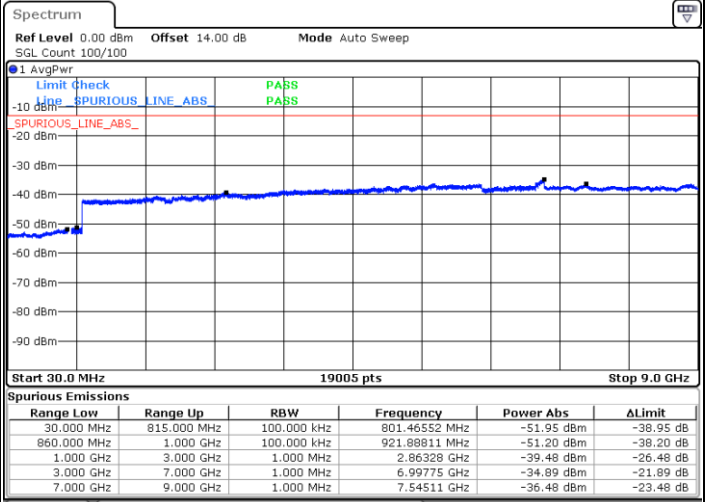

Highest Channel / 16QAM

Date: 6.DEC.2017 09:45:25

Date: 6.DEC.2017 09:46:21

LTE Band 4 / 20MHz

Lowest Channel / QPSK

Lowest Channel / 16QAM

Date: 6.DEC.2017 09:52:35

Date: 6.DEC.2017 09:53:31

LTE Band 4 / 20MHz

Middle Channel / QPSK

Date: 6.DEC.2017 09:55:07

Middle Channel / 16QAM

Date: 6.DEC.2017 09:56:04

Highest Channel / QPSK

Date: 6.DEC.2017 10:02:17

Highest Channel / 16QAM

Date: 6.DEC.2017 10:03:13

LTE Band 5 / 1.4MHz

Lowest Channel / QPSK

Lowest Channel / 16QAM

Date: 5.DEC.2017 12:29:38

Date: 5.DEC.2017 12:30:34

Middle Channel / QPSK

Middle Channel / 16QAM

Date: 5.DEC.2017 12:32:11

Date: 5.DEC.2017 12:33:07

LTE Band 5 / 1.4MHz

Highest Channel / QPSK

Date: 5.DEC.2017 12:41:22

Highest Channel / 16QAM

Date: 5.DEC.2017 12:42:18

LTE Band 5 / 3MHz