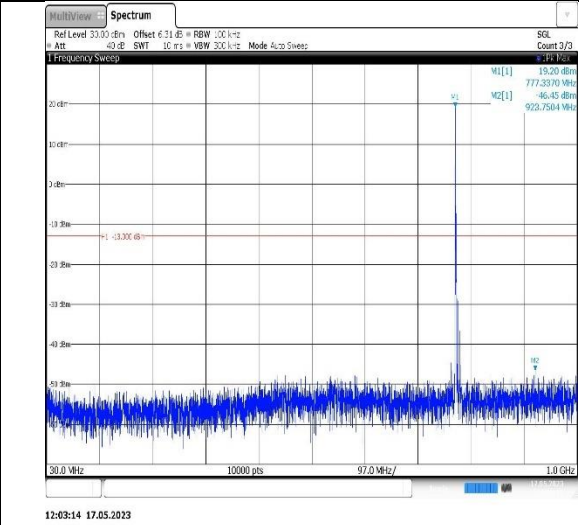

Band13-5MHz-16QAM-23205-1RB#0-Range1:30~1000MHz