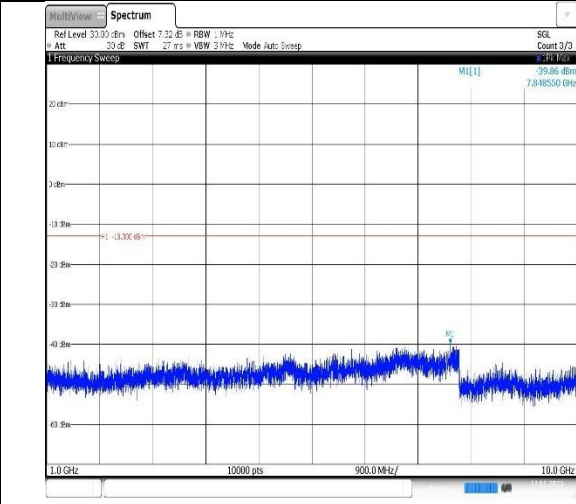

12:54:53 17.05.2023

**Band17-10MHz-16QAM-23790-1RB#0-  
Range1:30~1000MHz**

12:55:01 17.05.2023

**Band17-10MHz-16QAM-23790-1RB#0-  
Range2:1000~10000MHz**

12:55:29 17.05.2023

**Band17-10MHz-16QAM-23800-1RB#0-  
Range1:30~1000MHz**