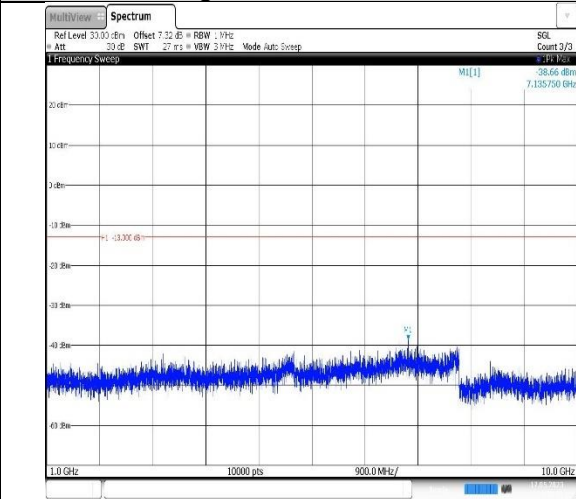

11:29:20 17.05.2023

**Band12-5MHz-16QAM-23035-1RB#0-  
Range1:30~1000MHz**

11:29:28 17.05.2023

**Band12-5MHz-16QAM-23035-1RB#0-  
Range2:1000~10000MHz**

11:28:24 17.05.2023

**Band12-5MHz-16QAM-23095-1RB#0-  
Range1:30~1000MHz**