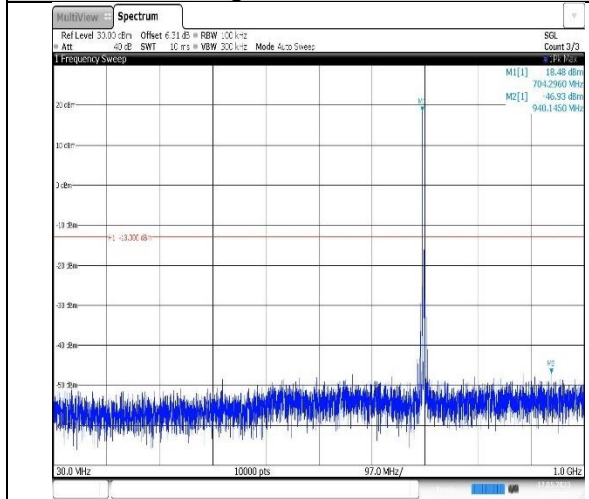

**Band17-5MHz-16QAM-23755-1RB#0-
Range1:30~1000MHz**

12:23:43 17.05.2023