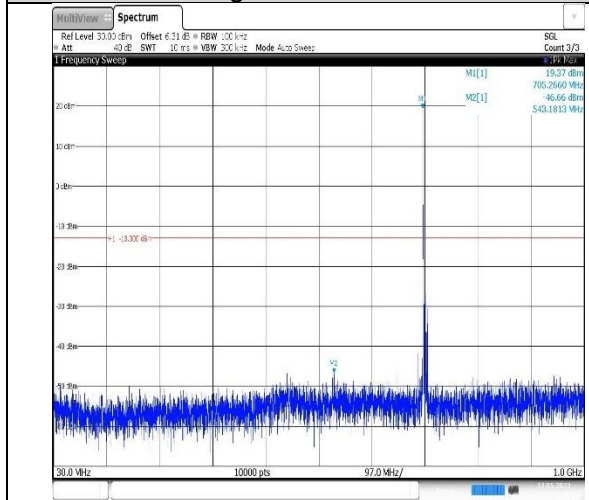

**Band12-5MHz-16QAM-23095-1RB#0-
Range1:30~1000MHz**

11:29:01 17.05.2023

**Band12-5MHz-16QAM-23155-1RB#0-
Range1:30~1000MHz**