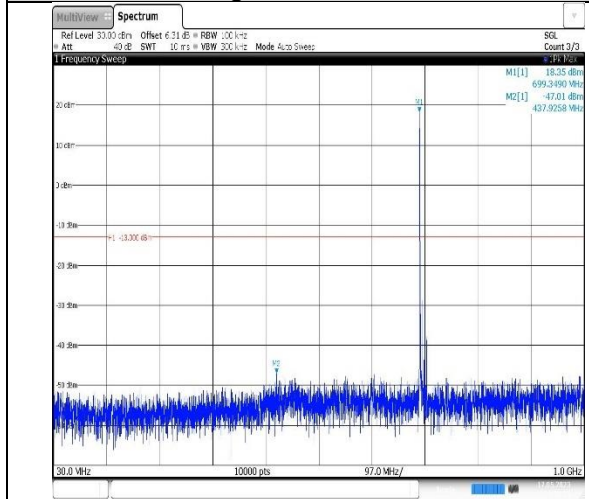

**Band12-5MHz-16QAM-23035-1RB#0-
Range1:30~1000MHz**

11:28:24 17.05.2023