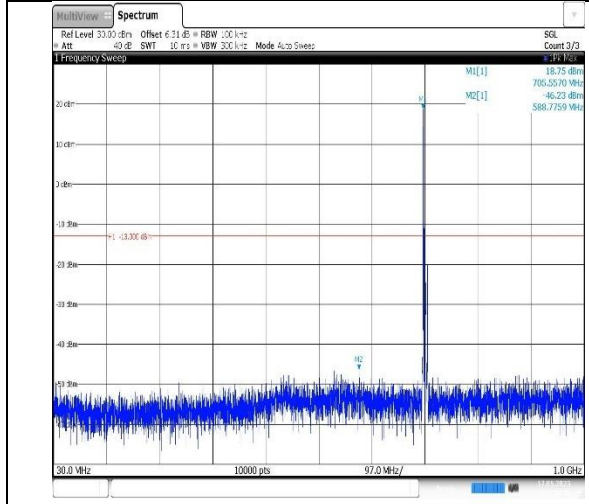

**Band17-10MHz-16QAM-23790-1RB#0-
Range1:30~1000MHz**

12:55:29 17.05.2023

**Band17-10MHz-16QAM-23800-1RB#0-
Range1:30~1000MHz**