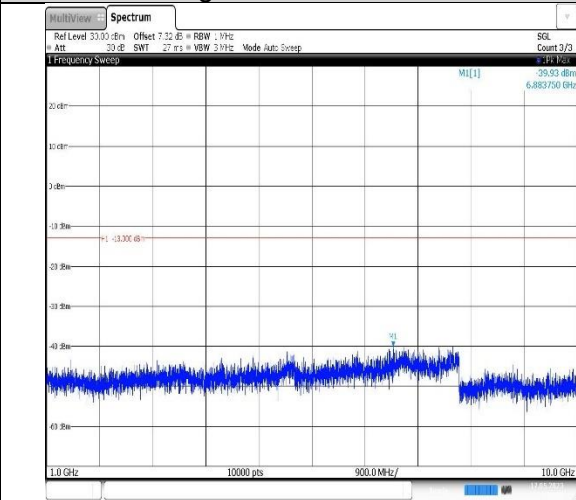

**Band12-5MHz-16QAM-23095-1RB#0-
Range2:1000~10000MHz**

11:29:09 17.05.2023