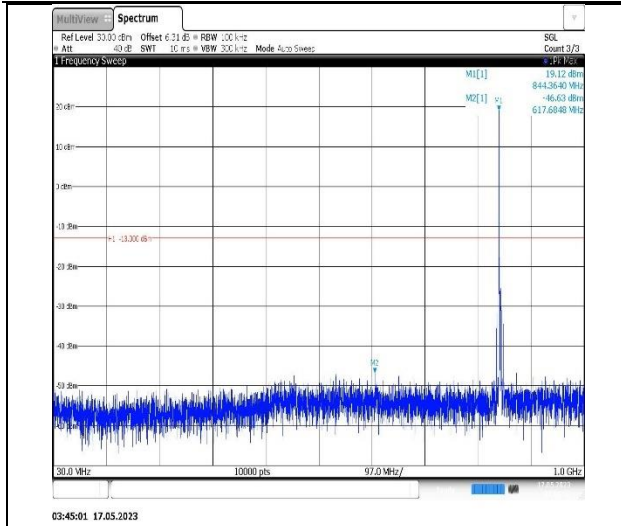

Band5-5MHz-16QAM-20625-1RB#0-Range1:30~1000MHz