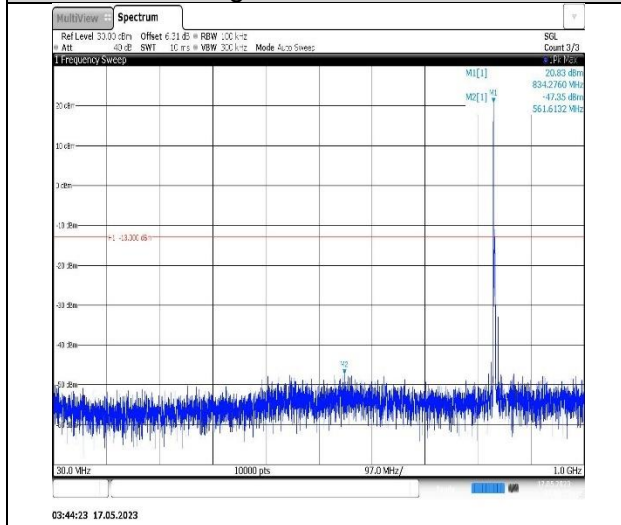

Band5-5MHz-16QAM-20525-1RB#0-Range1:30~1000MHz