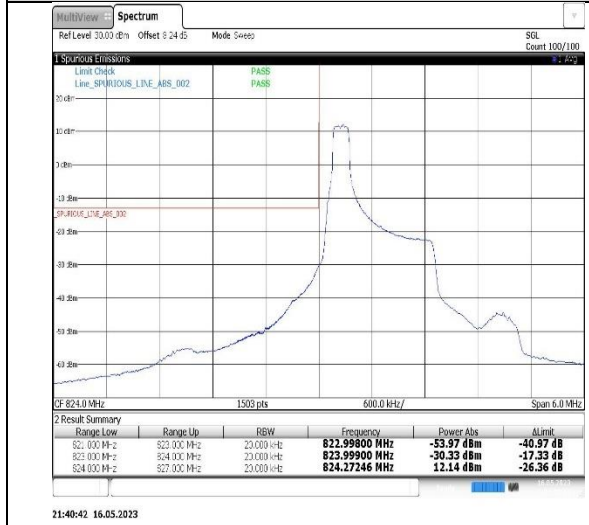

15:02:37 16.05.2023

Band5-1.4MHz-QPSK-20407-6RB#0

Band5-1.4MHz-QPSK-20643-1RB#5

Band5-1.4MHz-QPSK-20643-6RB#0

Band5-1.4MHz-16QAM-20407-1RB#0

Band5-1.4MHz-16QAM-20407-6RB#0

Band5-1.4MHz-16QAM-20643-1RB#5

Band5-1.4MHz-16QAM-20643-6RB#0