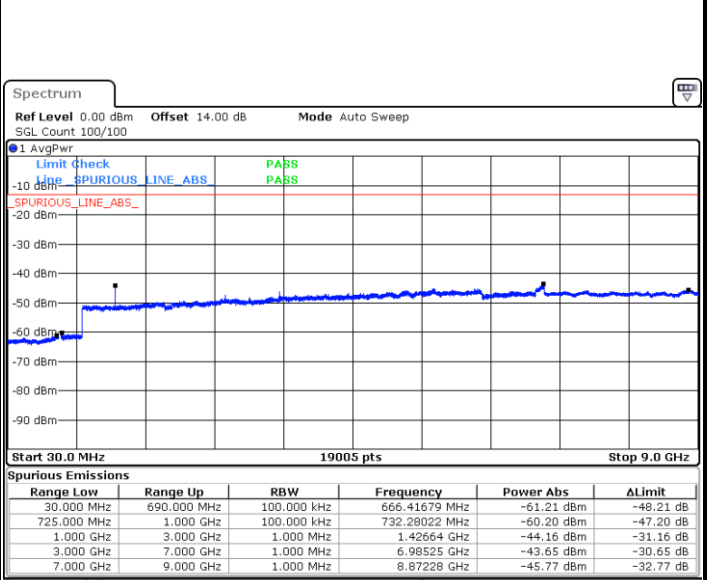

Date: 2.MAY.2019 18:43:31

LTE Band 12 / 1.4MHz

Highest Channel / QPSK

Date: 2.MAY.2019 18:49:46

Highest Channel / 16QAM

Date: 2.MAY.2019 18:50:42

LTE Band 12 / 3MHz

Lowest Channel / QPSK

Date: 2.MAY.2019 18:56:57

Lowest Channel / 16QAM

Date: 2.MAY.2019 18:57:53

LTE Band 12 / 3MHz

Middle Channel / QPSK

Date: 2.MAY.2019 18:59:30

Middle Channel / 16QAM

Date: 2.MAY.2019 19:00:26

Highest Channel / QPSK

Date: 2.MAY.2019 19:06:41

Highest Channel / 16QAM

Date: 2.MAY.2019 19:07:37

LTE Band 12 / 5MHz

Lowest Channel / QPSK

Lowest Channel / 16QAM

Date: 2.MAY.2019 19:13:53