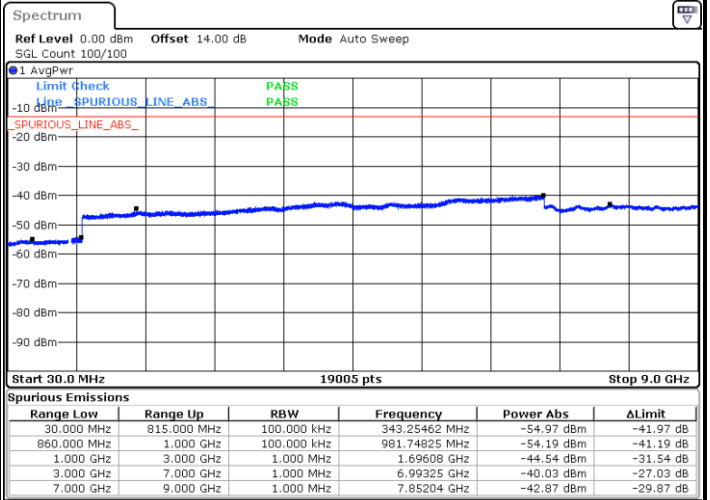

LTE Band 5 / 1.4MHz

Lowest Channel / QPSK

Lowest Channel / 16QAM

Date: 5 MAY.2019 11:31:26

Date: 5 MAY.2019 11:32:21

Middle Channel / QPSK

Middle Channel / 16QAM

Date: 5 MAY.2019 11:33:54

Date: 5 MAY.2019 11:34:48

LTE Band 5 / 1.4MHz

Highest Channel / QPSK

Date: 5.MAY.2019 11:42:55

Highest Channel / 16QAM

Date: 5.MAY.2019 11:43:49

LTE Band 5 / 3MHz

Lowest Channel / QPSK

Date: 5.MAY.2019 14:07:21

Lowest Channel / 16QAM

Date: 5.MAY.2019 14:08:16

LTE Band 5 / 3MHz

Middle Channel / QPSK

Middle Channel / 16QAM

Date: 5 MAY.2019 14:09:51

Date: 5 MAY.2019 14:10:45