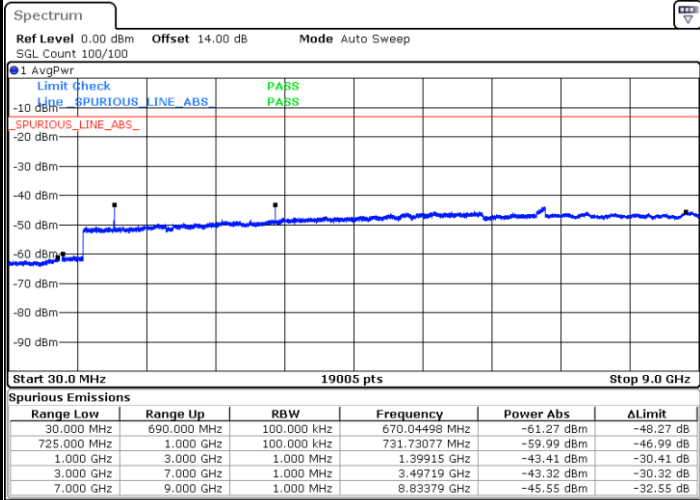

Date: 2.MAY.2019 18:56:57

Lowest Channel / 16QAM

Date: 2.MAY.2019 18:57:53

LTE Band 12 / 3MHz

Middle Channel / QPSK

Date: 2.MAY.2019 18:59:30

Middle Channel / 16QAM

Date: 2.MAY.2019 19:00:26

Highest Channel / QPSK

Date: 2.MAY.2019 19:06:41

Highest Channel / 16QAM

Date: 2.MAY.2019 19:07:37

LTE Band 12 / 5MHz

Lowest Channel / QPSK

Lowest Channel / 16QAM

Date: 2.MAY.2019 19:13:53

Date: 2.MAY.2019 19:14:49

Middle Channel / QPSK

Middle Channel / 16QAM

Date: 2.MAY.2019 19:16:26

Date: 2.MAY.2019 19:17:22

LTE Band 12 / 5MHz

Highest Channel / QPSK

Date: 2.MAY.2019 19:23:37