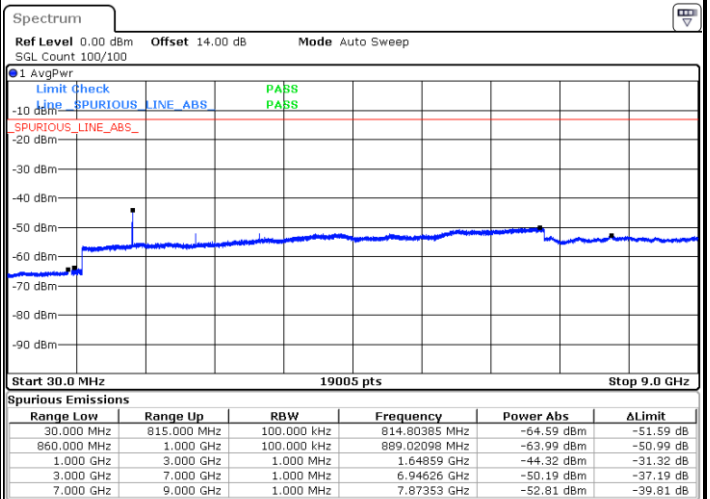

Lowest Channel / 16QAM

Date: 5.MAY.2019 14:08:16