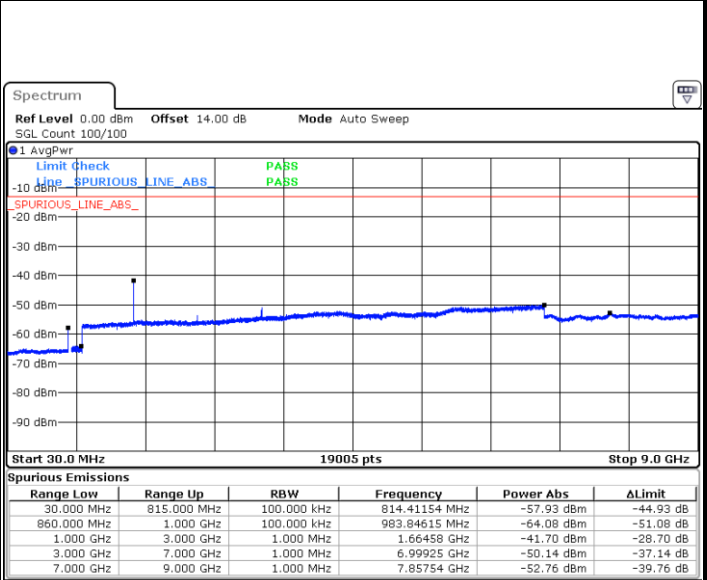

Middle Channel / 16QAM

Date: 5 MAY.2019 15:20:15