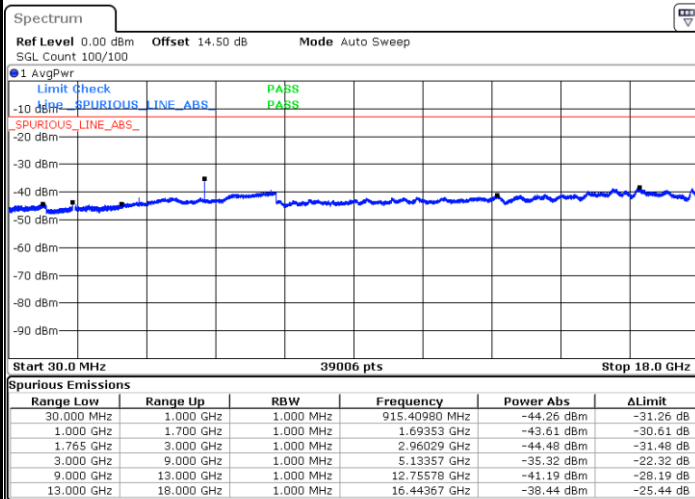

Highest Channel / QPSK

Highest Channel / 16QAM

Date: 1.MAY.2019 17:56:32

Date: 1.MAY.2019 17:57:26

LTE Band 4 / 15MHz

Lowest Channel / QPSK

Lowest Channel / 16QAM

Date: 1.MAY.2019 18:09:02

Date: 1.MAY.2019 18:09:57

Middle Channel / QPSK

Middle Channel / 16QAM

Date: 1.MAY.2019 18:11:31

Date: 1.MAY.2019 18:12:25

LTE Band 4 / 15MHz

Highest Channel / QPSK

Date: 1.MAY.2019 18:18:34

Highest Channel / 16QAM

Date: 1.MAY.2019 18:19:28

LTE Band 4 / 20MHz

Lowest Channel / QPSK

Date: 1.MAY.2019 18:27:52

Lowest Channel / 16QAM

Date: 1.MAY.2019 18:28:46

LTE Band 4 / 20MHz