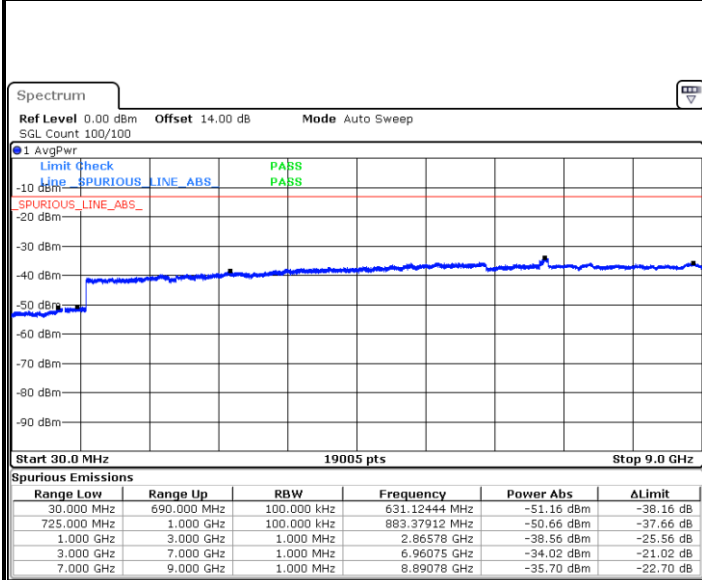

Highest Channel / 16QAM

Date: 5 MAY 2019 15:00:38

LTE Band 5 / 10MHz

Lowest Channel / QPSK

Date: 5 MAY 2019 15:16:53

Lowest Channel / 16QAM

Date: 5 MAY 2019 15:17:47

LTE Band 5 / 10MHz

Middle Channel / QPSK

Date: 5 MAY.2019 15:19:21

Middle Channel / 16QAM

Date: 5 MAY.2019 15:20:15

Highest Channel / QPSK

Date: 5 MAY.2019 15:28:22

Highest Channel / 16QAM

Date: 5 MAY.2019 15:29:16

LTE Band 12 / 1.4MHz

Lowest Channel / QPSK

Date: 2.MAY.2019 18:40:02

Lowest Channel / 16QAM

Date: 2.MAY.2019 18:40:58

Middle Channel / QPSK

Date: 2.MAY.2019 18:42:35

Middle Channel / 16QAM