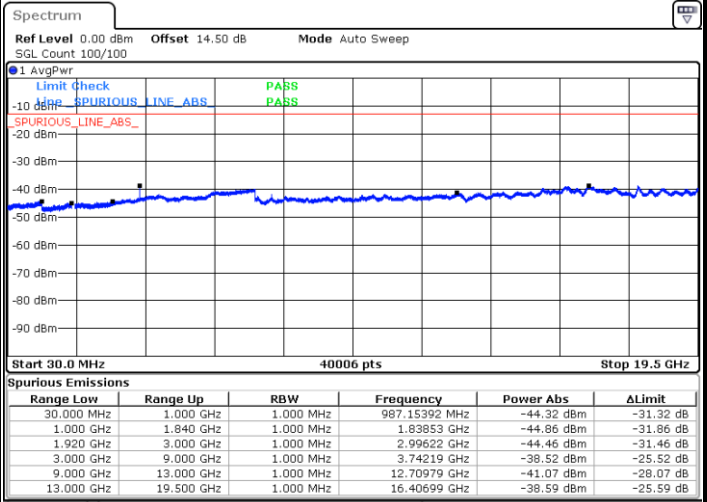

Date: 1.MAY.2019 14:27:42

LTE Band 2 / 15MHz

Highest Channel / QPSK

Date: 1.MAY.2019 14:33:50

Highest Channel / 16QAM

Date: 1.MAY.2019 14:34:45

LTE Band 2 / 20MHz

Lowest Channel / QPSK

Date: 1.MAY.2019 14:42:10

Lowest Channel / 16QAM

Date: 1.MAY.2019 14:43:05

LTE Band 2 / 20MHz

Middle Channel / QPSK

Middle Channel / 16QAM

Date: 1.MAY.2019 14:44:39

Date: 1.MAY.2019 14:45:34

Highest Channel / QPSK

Highest Channel / 16QAM

Date: 1.MAY.2019 14:51:42

Date: 1.MAY.2019 14:52:37

LTE Band 4 / 1.4MHz

Lowest Channel / QPSK

Lowest Channel / 16QAM

Date: 1.MAY.2019 16:50:10