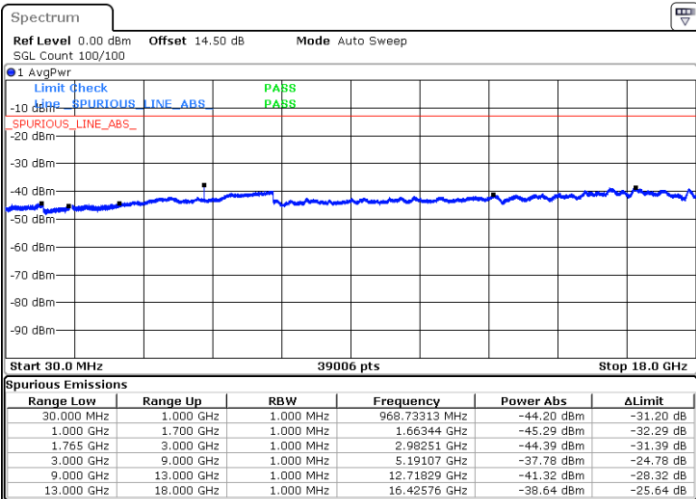

LTE Band 4 / 5MHz

Lowest Channel / QPSK

Lowest Channel / 16QAM

Date: 1.MAY.2019 17:27:55

Date: 1.MAY.2019 17:28:50

Middle Channel / QPSK

Middle Channel / 16QAM

Date: 1.MAY.2019 17:30:23

Date: 1.MAY.2019 17:31:18

LTE Band 4 / 5MHz

Highest Channel / QPSK

Date: 1.MAY.2019 17:37:25

Highest Channel / 16QAM

Date: 1.MAY.2019 17:38:20

LTE Band 4 / 10MHz

Lowest Channel / QPSK