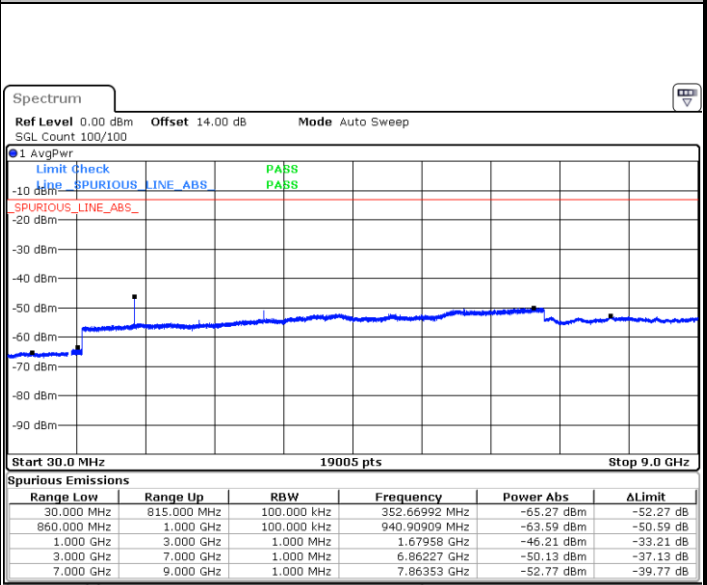

Highest Channel / 16QAM

Date: 5 MAY 2019 15:00:38

LTE Band 5 / 10MHz

Lowest Channel / QPSK

Date: 5 MAY 2019 15:16:53

Lowest Channel / 16QAM

Date: 5 MAY 2019 15:17:47

LTE Band 5 / 10MHz

Middle Channel / QPSK

Date: 5 MAY.2019 15:19:21

Middle Channel / 16QAM

Date: 5 MAY.2019 15:20:15

Highest Channel / QPSK

Date: 5 MAY.2019 15:28:22

Highest Channel / 16QAM

Date: 5 MAY.2019 15:29:16

LTE Band 12 / 1.4MHz

Lowest Channel / QPSK

Date: 2.MAY.2019 18:40:02

Lowest Channel / 16QAM

Date: 2.MAY.2019 18:40:58

Middle Channel / QPSK

Date: 2.MAY.2019 18:42:35

Middle Channel / 16QAM