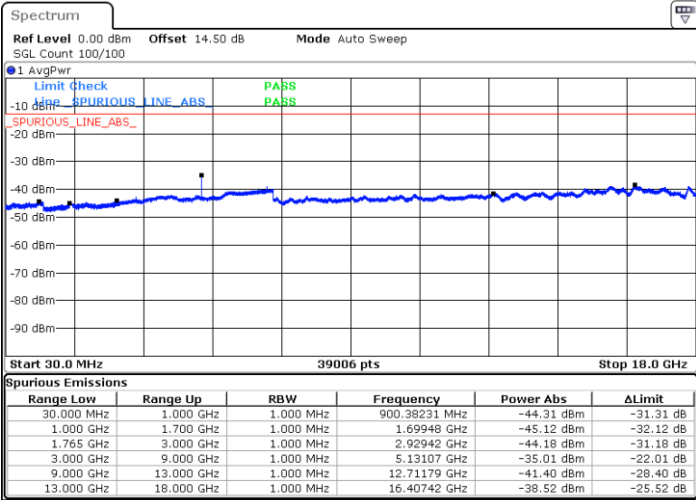

Highest Channel / 16QAM

Date: 1.MAY.2019 17:00:34

LTE Band 4 / 3MHz

Lowest Channel / QPSK

Date: 1.MAY.2019 17:08:03

Lowest Channel / 16QAM

Date: 1.MAY.2019 17:08:58

LTE Band 4 / 3MHz

LTE Band 4 / 5MHz

Lowest Channel / QPSK

Lowest Channel / 16QAM

Date: 1.MAY.2019 17:27:55

Date: 1.MAY.2019 17:28:50

Middle Channel / QPSK

Middle Channel / 16QAM

Date: 1.MAY.2019 17:30:23