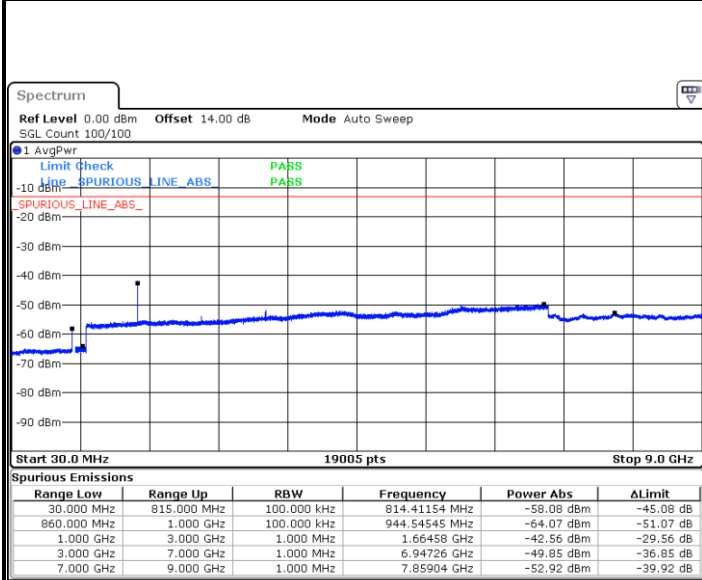

LTE Band 5 / 10MHz

Middle Channel / QPSK

Date: 5 MAY.2019 15:19:21