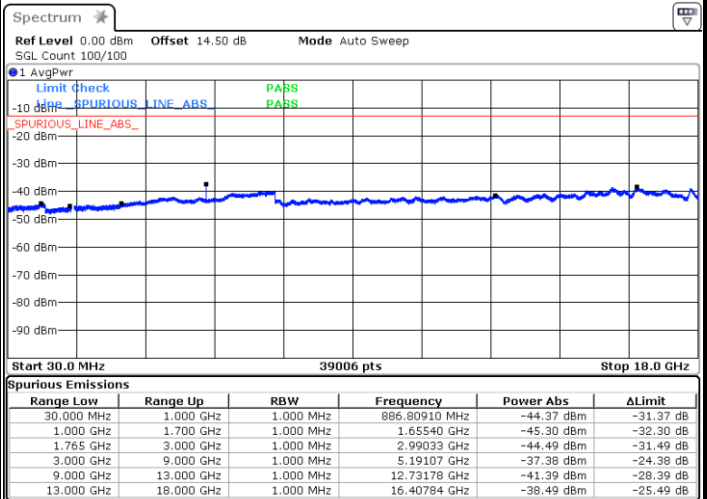

LTE Band 4 / 5MHz

Lowest Channel / QPSK

Lowest Channel / 16QAM

Date: 1.MAY.2019 17:27:55

Date: 1.MAY.2019 17:28:50

Middle Channel / QPSK

Middle Channel / 16QAM

Date: 1.MAY.2019 17:30:23

Date: 1.MAY.2019 17:31:18

LTE Band 4 / 5MHz

Highest Channel / QPSK

Date: 1.MAY.2019 17:37:25

Highest Channel / 16QAM

Date: 1.MAY.2019 17:38:20

LTE Band 4 / 10MHz

Lowest Channel / QPSK