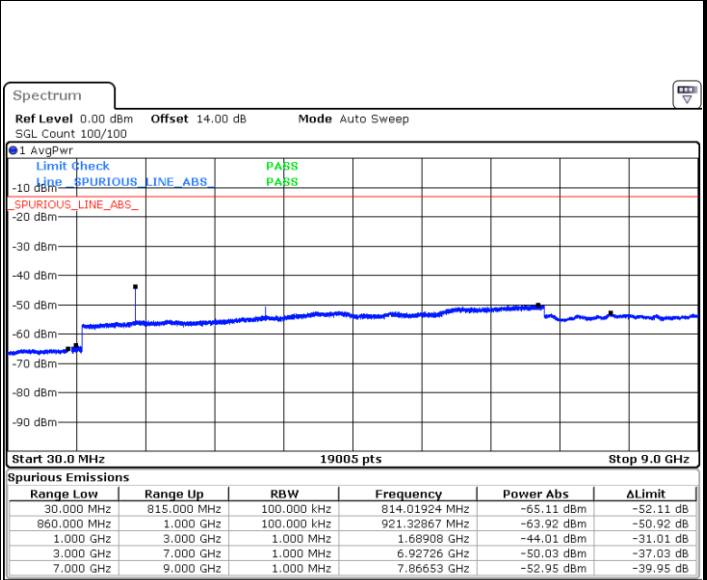

Highest Channel / QPSK

Highest Channel / 16QAM

Date: 5 MAY.2019 14:18:55

Date: 5 MAY.2019 14:19:50

LTE Band 5 / 5MHz

Lowest Channel / QPSK

Lowest Channel / 16QAM

Date: 5.MAY.2019 14:48:16

Date: 5.MAY.2019 14:49:10

Middle Channel / QPSK

Middle Channel / 16QAM

Date: 5.MAY.2019 14:50:44

Date: 5.MAY.2019 14:51:38

LTE Band 5 / 5MHz

Highest Channel / QPSK

Date: 5 MAY 2019 14:59:44

Highest Channel / 16QAM

Date: 5 MAY 2019 15:00:38

LTE Band 5 / 10MHz

Lowest Channel / QPSK

Date: 5 MAY 2019 15:16:53

Lowest Channel / 16QAM

Date: 5 MAY 2019 15:17:47

LTE Band 5 / 10MHz