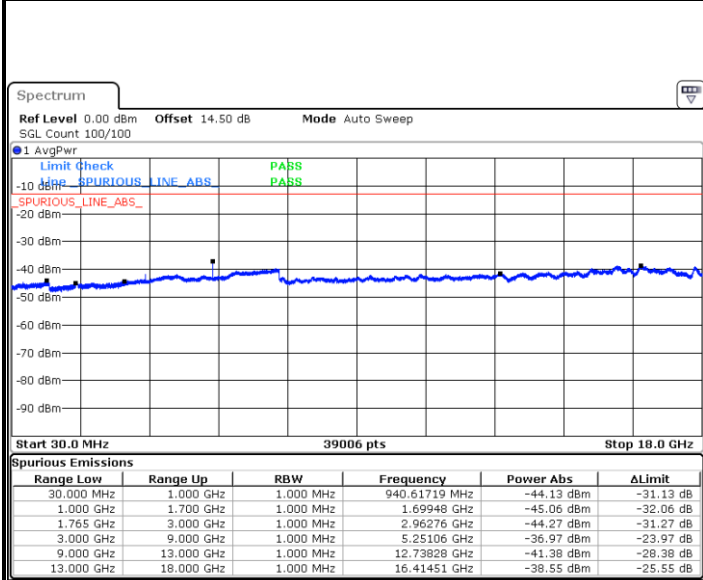

LTE Band 4 / 5MHz

Lowest Channel / QPSK

Lowest Channel / 16QAM

Date: 1.MAY.2019 17:27:55

Date: 1.MAY.2019 17:28:50

Middle Channel / QPSK

Middle Channel / 16QAM

Date: 1.MAY.2019 17:30:23

Date: 1.MAY.2019 17:31:18

LTE Band 4 / 5MHz

Highest Channel / QPSK

Date: 1.MAY.2019 17:37:25

Highest Channel / 16QAM

Date: 1.MAY.2019 17:38:20

LTE Band 4 / 10MHz

Lowest Channel / QPSK