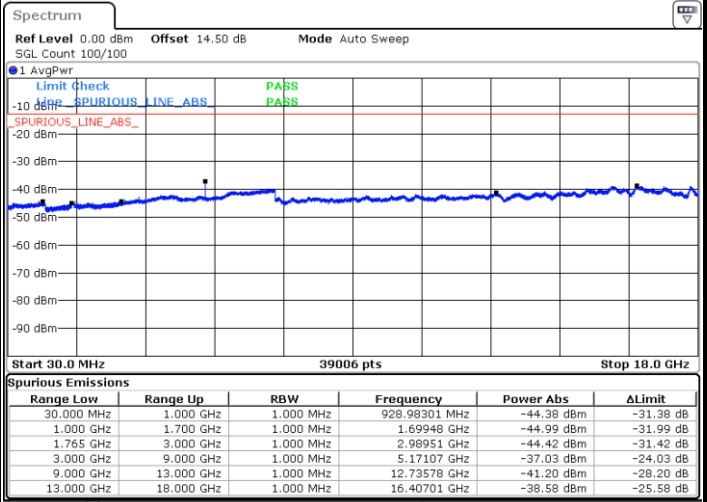

LTE Band 4 / 20MHz

Middle Channel / QPSK

Middle Channel / 16QAM

Date: 1.MAY.2019 18:30:20

Date: 1.MAY.2019 18:31:15