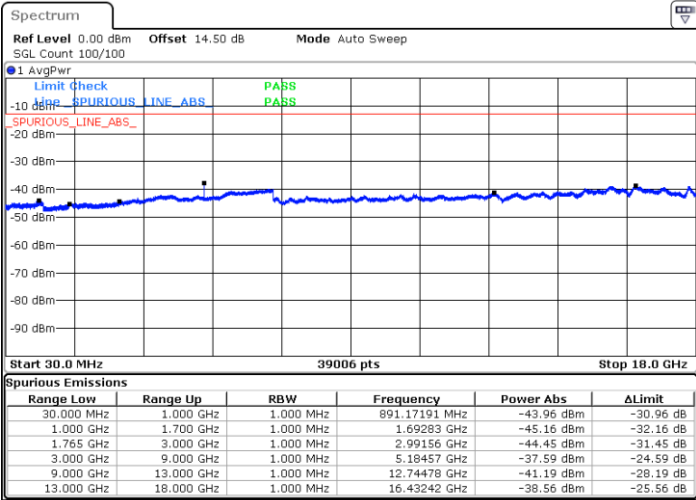

Date: 1.MAY.2019 17:31:18

LTE Band 4 / 5MHz

Highest Channel / QPSK

Date: 1.MAY.2019 17:37:25

Highest Channel / 16QAM

Date: 1.MAY.2019 17:38:20

LTE Band 4 / 10MHz

Lowest Channel / QPSK

Date: 1.MAY.2019 17:47:00

Lowest Channel / 16QAM

Date: 1.MAY.2019 17:47:55

LTE Band 4 / 10MHz

Middle Channel / QPSK

Middle Channel / 16QAM

Date: 1.MAY.2019 17:49:29

Date: 1.MAY.2019 17:50:24

Highest Channel / QPSK

Highest Channel / 16QAM

Date: 1.MAY.2019 17:56:32

Date: 1.MAY.2019 17:57:26

LTE Band 4 / 15MHz

Lowest Channel / QPSK

Lowest Channel / 16QAM

Date: 1.MAY.2019 18:09:02