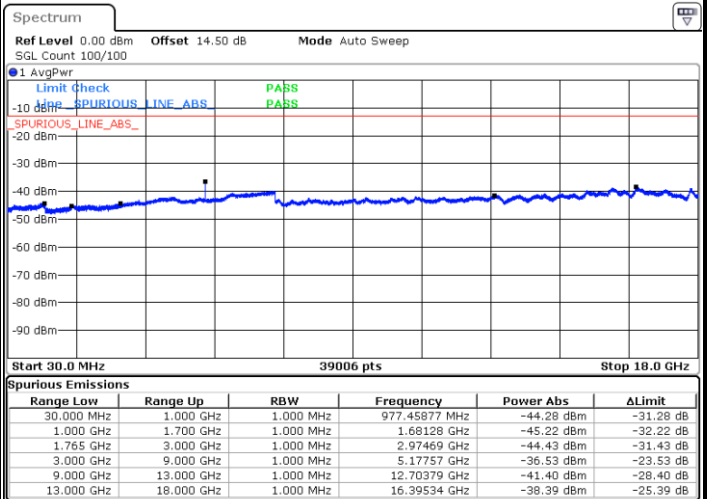

Highest Channel / QPSK

Highest Channel / 16QAM

Date: 1.MAY.2019 17:56:32

Date: 1.MAY.2019 17:57:26

LTE Band 4 / 15MHz

Lowest Channel / QPSK

Lowest Channel / 16QAM

Date: 1.MAY.2019 18:09:02

Date: 1.MAY.2019 18:09:57

Middle Channel / QPSK

Middle Channel / 16QAM

Date: 1.MAY.2019 18:11:31

Date: 1.MAY.2019 18:12:25

LTE Band 4 / 15MHz

Highest Channel / QPSK

Date: 1.MAY.2019 18:18:34