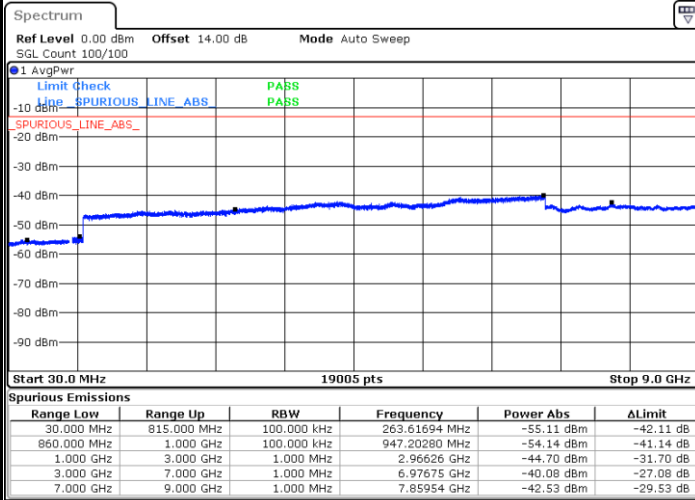

LTE Band 5 / 1.4MHz

Lowest Channel / QPSK

Lowest Channel / 16QAM

Date: 5 MAY.2019 11:31:26

Date: 5 MAY.2019 11:32:21

Middle Channel / QPSK

Middle Channel / 16QAM

Date: 5 MAY.2019 11:33:54

Date: 5 MAY.2019 11:34:48

LTE Band 5 / 1.4MHz

Highest Channel / QPSK

Date: 5.MAY.2019 11:42:55

Highest Channel / 16QAM

Date: 5.MAY.2019 11:43:49

LTE Band 5 / 3MHz

Lowest Channel / QPSK