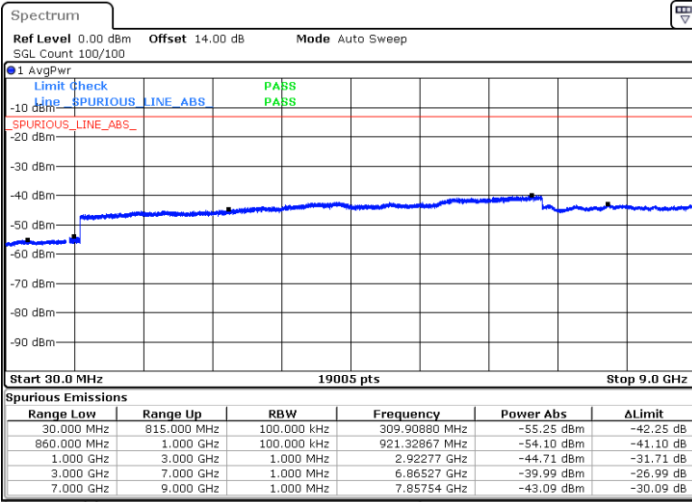

Highest Channel / 16QAM

Date: 1.MAY.2019 18:19:28

LTE Band 4 / 20MHz

Lowest Channel / QPSK

Date: 1.MAY.2019 18:27:52

Lowest Channel / 16QAM

Date: 1.MAY.2019 18:28:46

LTE Band 4 / 20MHz

Middle Channel / QPSK

Middle Channel / 16QAM

Date: 1.MAY.2019 18:30:20

Date: 1.MAY.2019 18:31:15

Highest Channel / QPSK

Highest Channel / 16QAM

Date: 1.MAY.2019 18:37:23

Date: 1.MAY.2019 18:38:18

LTE Band 5 / 1.4MHz

Lowest Channel / QPSK

Lowest Channel / 16QAM

Date: 5 MAY.2019 11:31:26

Date: 5 MAY.2019 11:32:21

Middle Channel / QPSK

Middle Channel / 16QAM

Date: 5 MAY.2019 11:33:54

Date: 5 MAY.2019 11:34:48

LTE Band 5 / 1.4MHz

Highest Channel / QPSK

Date: 5.MAY.2019 11:42:55

Highest Channel / 16QAM

Date: 5.MAY.2019 11:43:49

LTE Band 5 / 3MHz

Lowest Channel / QPSK