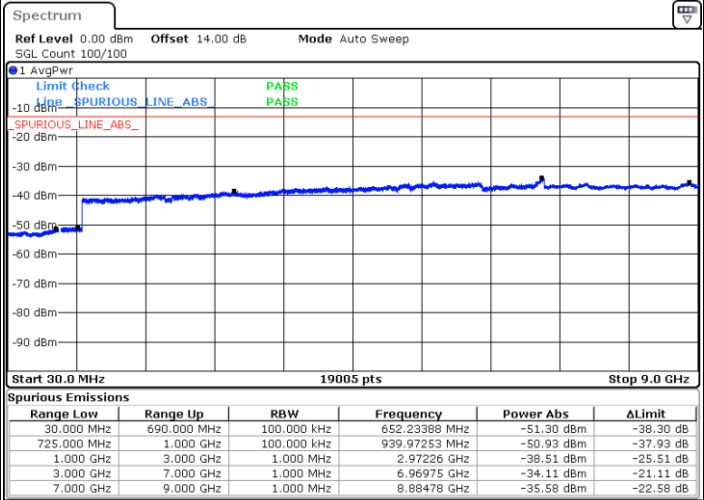

LTE Band 12 / 1.4MHz

Lowest Channel / QPSK

Date: 2.MAY.2019 18:40:02

Lowest Channel / 16QAM

Date: 2.MAY.2019 18:40:58

Middle Channel / QPSK

Date: 2.MAY.2019 18:42:35

Middle Channel / 16QAM

Date: 2.MAY.2019 18:43:31

LTE Band 12 / 1.4MHz

Highest Channel / QPSK

Date: 2.MAY.2019 18:49:46

Highest Channel / 16QAM

Date: 2.MAY.2019 18:50:42

LTE Band 12 / 3MHz

Lowest Channel / QPSK

Date: 2.MAY.2019 18:56:57

Lowest Channel / 16QAM

Date: 2.MAY.2019 18:57:53

LTE Band 12 / 3MHz

Middle Channel / QPSK

Date: 2.MAY.2019 18:59:30

Middle Channel / 16QAM

Date: 2.MAY.2019 19:00:26