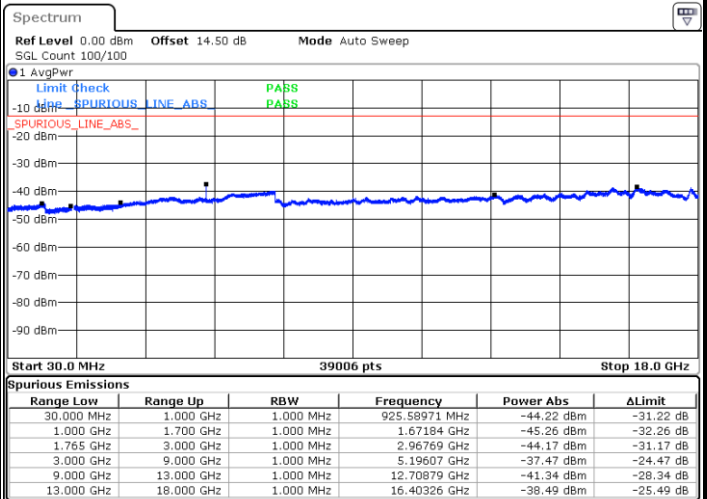

Highest Channel / QPSK

Highest Channel / 16QAM

Date: 1.MAY.2019 14:51:42

Date: 1.MAY.2019 14:52:37

LTE Band 4 / 1.4MHz

Lowest Channel / QPSK

Lowest Channel / 16QAM

Date: 1.MAY.2019 16:50:10

Date: 1.MAY.2019 16:51:04

Middle Channel / QPSK

Middle Channel / 16QAM

Date: 1.MAY.2019 16:52:37

Date: 1.MAY.2019 16:53:32

LTE Band 4 / 1.4MHz

Highest Channel / QPSK

Date: 1.MAY.2019 16:59:39