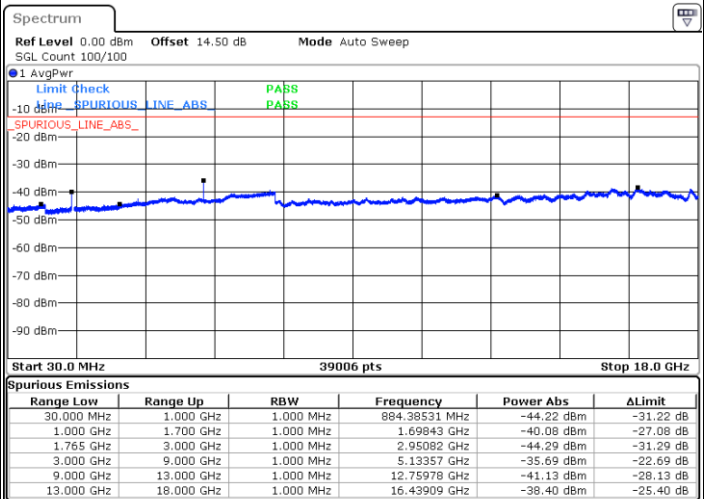

Date: 1.MAY.2019 18:09:57

Middle Channel / QPSK

Middle Channel / 16QAM

Date: 1.MAY.2019 18:11:31

Date: 1.MAY.2019 18:12:25

LTE Band 4 / 15MHz

Highest Channel / QPSK

Date: 1.MAY.2019 18:18:34

Highest Channel / 16QAM

Date: 1.MAY.2019 18:19:28

LTE Band 4 / 20MHz

Lowest Channel / QPSK

Date: 1.MAY.2019 18:27:52

Lowest Channel / 16QAM

Date: 1.MAY.2019 18:28:46

LTE Band 4 / 20MHz