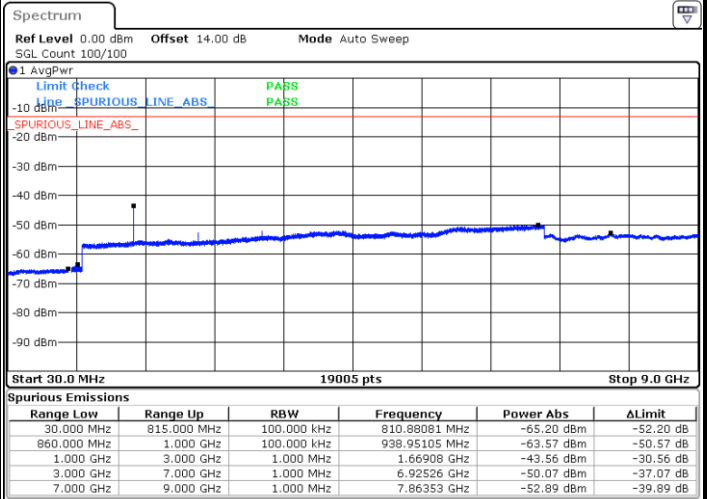

Date: 5.MAY.2019 14:07:21

Lowest Channel / 16QAM

Date: 5.MAY.2019 14:08:16

LTE Band 5 / 3MHz

Middle Channel / QPSK

Middle Channel / 16QAM

Date: 5 MAY.2019 14:09:51

Date: 5 MAY.2019 14:10:45

Highest Channel / QPSK

Highest Channel / 16QAM

Date: 5 MAY.2019 14:18:55

Date: 5 MAY.2019 14:19:50

LTE Band 5 / 5MHz

Lowest Channel / QPSK

Lowest Channel / 16QAM

Date: 5.MAY.2019 14:48:16

Date: 5.MAY.2019 14:49:10

Middle Channel / QPSK

Middle Channel / 16QAM

Date: 5.MAY.2019 14:50:44

Date: 5.MAY.2019 14:51:38

LTE Band 5 / 5MHz

Highest Channel / QPSK

Date: 5 MAY 2019 14:59:44

Highest Channel / 16QAM

Date: 5 MAY 2019 15:00:38

LTE Band 5 / 10MHz

Lowest Channel / QPSK

Date: 5 MAY 2019 15:16:53

Lowest Channel / 16QAM

Date: 5 MAY 2019 15:17:47

LTE Band 5 / 10MHz