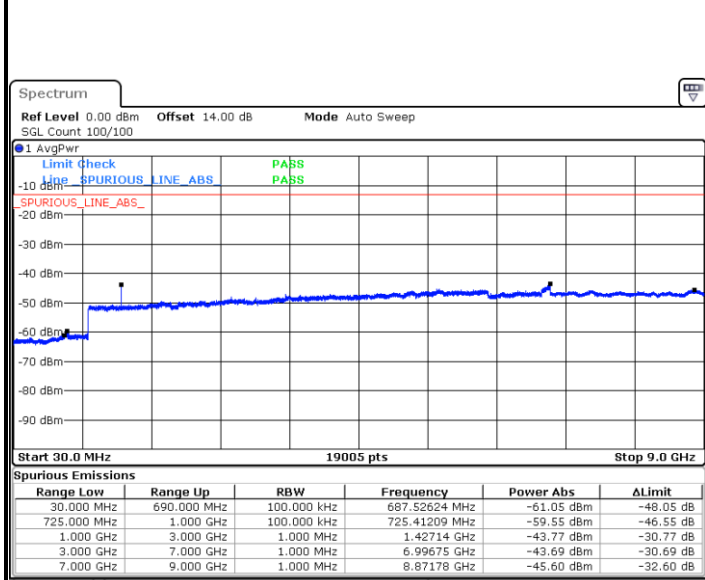

Date: 2.MAY.2019 18:43:31

LTE Band 12 / 1.4MHz

Highest Channel / QPSK

Date: 2.MAY.2019 18:49:46

Highest Channel / 16QAM

Date: 2.MAY.2019 18:50:42

LTE Band 12 / 3MHz

Lowest Channel / QPSK

Date: 2.MAY.2019 18:56:57

Lowest Channel / 16QAM

Date: 2.MAY.2019 18:57:53

LTE Band 12 / 3MHz

Middle Channel / QPSK

Date: 2.MAY.2019 18:59:30

Middle Channel / 16QAM

Date: 2.MAY.2019 19:00:26

Highest Channel / QPSK

Date: 2.MAY.2019 19:06:41

Highest Channel / 16QAM

Date: 2.MAY.2019 19:07:37

LTE Band 12 / 5MHz

Lowest Channel / QPSK

Lowest Channel / 16QAM

Date: 2.MAY.2019 19:13:53