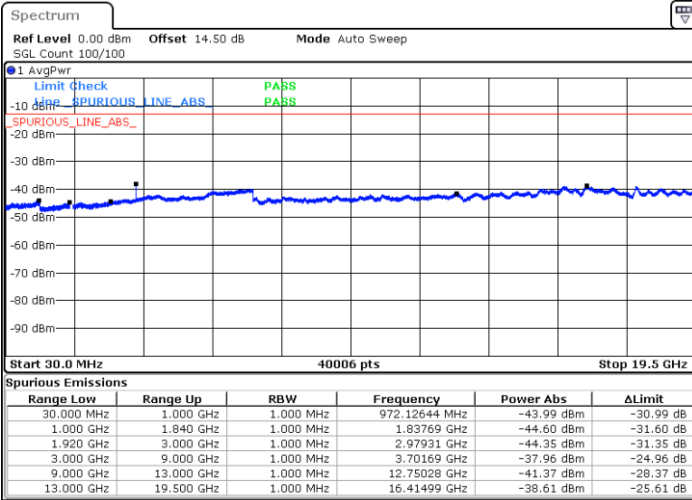

LTE Band 2 / 15MHz

Lowest Channel / QPSK

Lowest Channel / 16QAM

Date: 1.MAY.2019 14:24:17

Date: 1.MAY.2019 14:25:12

Middle Channel / QPSK

Middle Channel / 16QAM

Date: 1.MAY.2019 14:26:47

Date: 1.MAY.2019 14:27:42

LTE Band 2 / 15MHz

Highest Channel / QPSK

Date: 1.MAY.2019 14:33:50

Highest Channel / 16QAM

Date: 1.MAY.2019 14:34:45

LTE Band 2 / 20MHz

Lowest Channel / QPSK