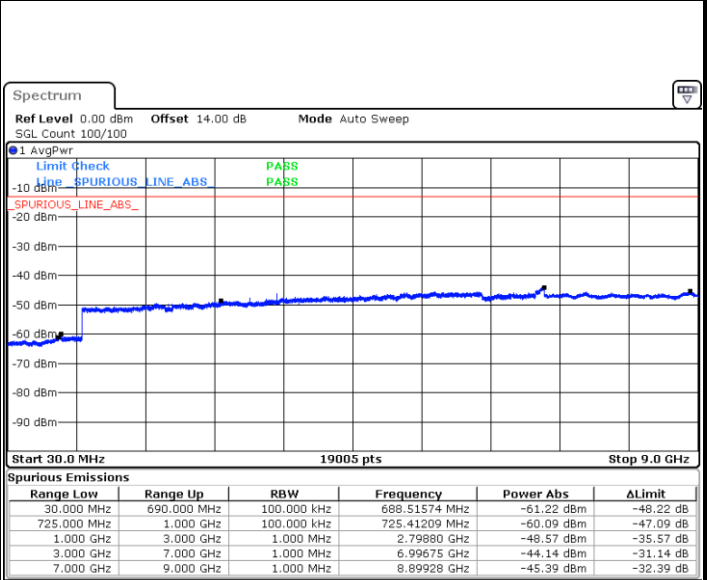

Date: 2.MAY.2019 18:43:31

LTE Band 12 / 1.4MHz

Highest Channel / QPSK

Date: 2.MAY.2019 18:49:46

Highest Channel / 16QAM

Date: 2.MAY.2019 18:50:42

LTE Band 12 / 3MHz

Lowest Channel / QPSK

Date: 2.MAY.2019 18:56:57

Lowest Channel / 16QAM

Date: 2.MAY.2019 18:57:53

LTE Band 12 / 3MHz

Middle Channel / QPSK

Date: 2.MAY.2019 18:59:30

Middle Channel / 16QAM

Date: 2.MAY.2019 19:00:26

Highest Channel / QPSK

Date: 2.MAY.2019 19:06:41

Highest Channel / 16QAM

Date: 2.MAY.2019 19:07:37

LTE Band 12 / 5MHz

Lowest Channel / QPSK

Lowest Channel / 16QAM

Date: 2.MAY.2019 19:13:53