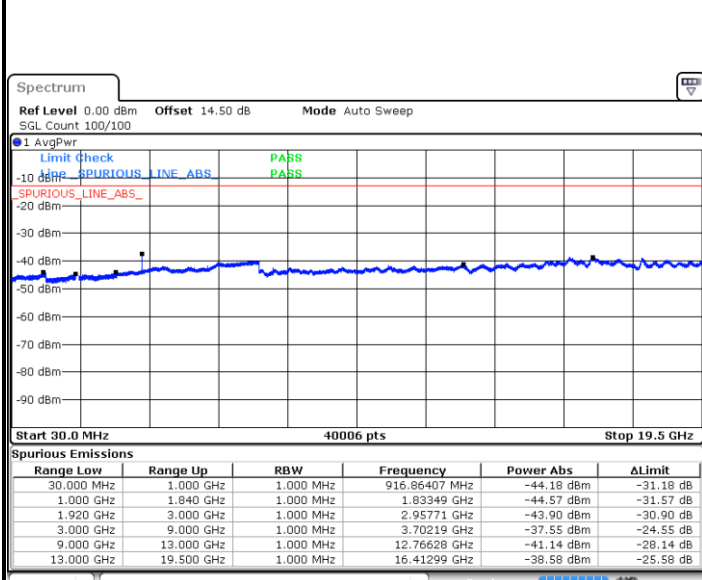

LTE Band 2 / 15MHz

Lowest Channel / QPSK

Lowest Channel / 16QAM

Date: 1.MAY.2019 14:24:17

Date: 1.MAY.2019 14:25:12

Middle Channel / QPSK

Middle Channel / 16QAM

Date: 1.MAY.2019 14:26:47

Date: 1.MAY.2019 14:27:42

LTE Band 2 / 15MHz

Highest Channel / QPSK

Date: 1.MAY.2019 14:33:50

Highest Channel / 16QAM

Date: 1.MAY.2019 14:34:45

LTE Band 2 / 20MHz

Lowest Channel / QPSK

Date: 1.MAY.2019 14:42:10

Lowest Channel / 16QAM

Date: 1.MAY.2019 14:43:05

LTE Band 2 / 20MHz

Middle Channel / QPSK

Middle Channel / 16QAM

Date: 1.MAY.2019 14:44:39

Date: 1.MAY.2019 14:45:34

Highest Channel / QPSK

Highest Channel / 16QAM

Date: 1.MAY.2019 14:51:42

Date: 1.MAY.2019 14:52:37

LTE Band 4 / 1.4MHz

Lowest Channel / QPSK

Lowest Channel / 16QAM

Date: 1.MAY.2019 16:50:10