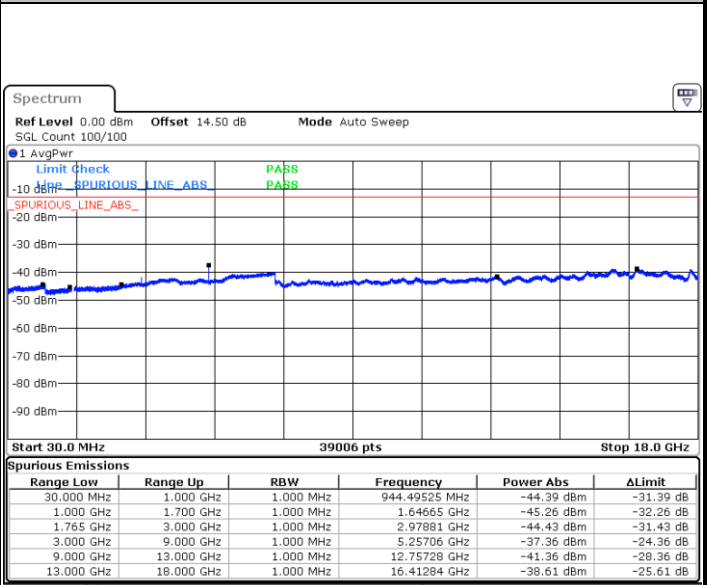

Highest Channel / 16QAM

Date: 1.MAY.2019 17:18:29