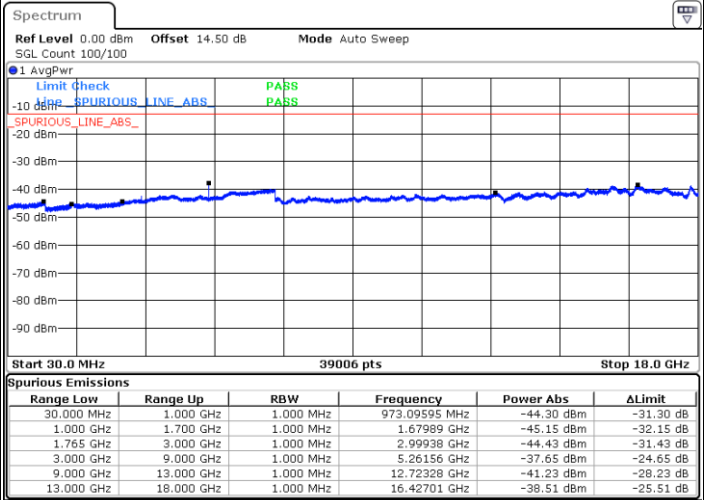

Highest Channel / QPSK

Highest Channel / 16QAM

Date: 1.MAY.2019 14:51:42

Date: 1.MAY.2019 14:52:37

LTE Band 4 / 1.4MHz

Lowest Channel / QPSK

Lowest Channel / 16QAM

Date: 1.MAY.2019 16:50:10

Date: 1.MAY.2019 16:51:04

Middle Channel / QPSK

Middle Channel / 16QAM

Date: 1.MAY.2019 16:52:37

Date: 1.MAY.2019 16:53:32

LTE Band 4 / 1.4MHz

Highest Channel / QPSK

Date: 1.MAY.2019 16:59:39

Highest Channel / 16QAM

Date: 1.MAY.2019 17:00:34

LTE Band 4 / 3MHz

Lowest Channel / QPSK

Date: 1.MAY.2019 17:08:03

Lowest Channel / 16QAM

Date: 1.MAY.2019 17:08:58

LTE Band 4 / 3MHz