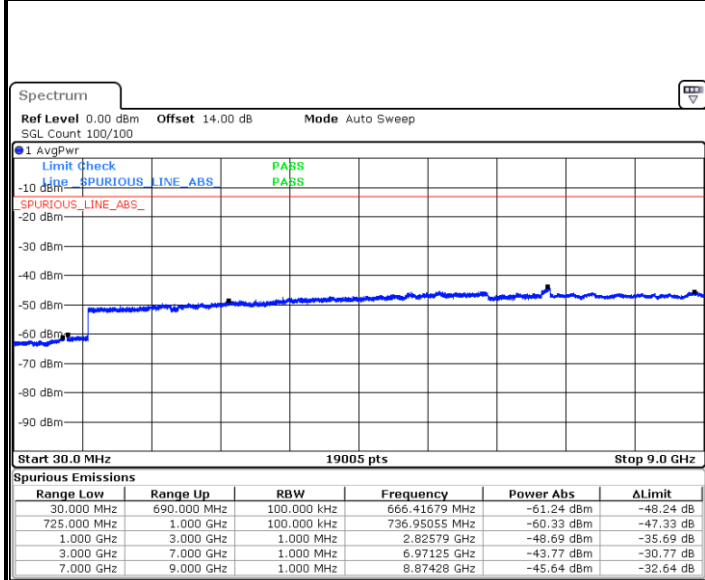

Date: 2.MAY.2019 18:43:31

LTE Band 12 / 1.4MHz

Highest Channel / QPSK

Date: 2.MAY.2019 18:49:46

Highest Channel / 16QAM

Date: 2.MAY.2019 18:50:42

LTE Band 12 / 3MHz

Lowest Channel / QPSK

Date: 2.MAY.2019 18:56:57

Lowest Channel / 16QAM

Date: 2.MAY.2019 18:57:53

LTE Band 12 / 3MHz

Middle Channel / QPSK

Date: 2.MAY.2019 18:59:30

Middle Channel / 16QAM

Date: 2.MAY.2019 19:00:26

Highest Channel / QPSK

Date: 2.MAY.2019 19:06:41

Highest Channel / 16QAM

Date: 2.MAY.2019 19:07:37

LTE Band 12 / 5MHz

Lowest Channel / QPSK

Lowest Channel / 16QAM

Date: 2.MAY.2019 19:13:53