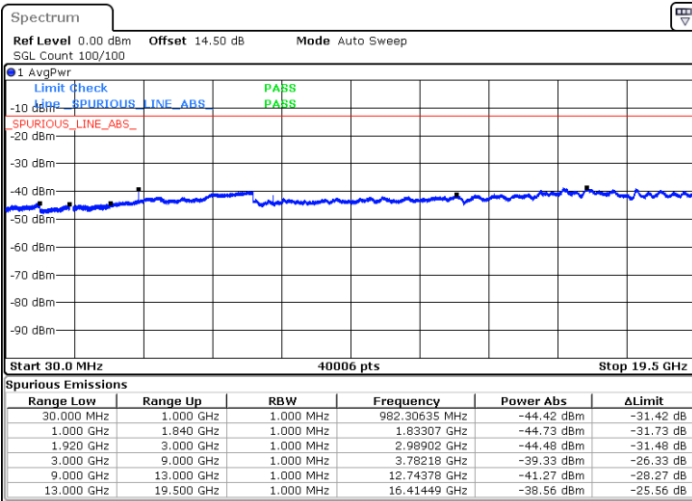

Date: 1.MAY.2019 14:27:42

LTE Band 2 / 15MHz

Highest Channel / QPSK

Date: 1.MAY.2019 14:33:50

Highest Channel / 16QAM

Date: 1.MAY.2019 14:34:45

LTE Band 2 / 20MHz

Lowest Channel / QPSK

Date: 1.MAY.2019 14:42:10

Lowest Channel / 16QAM

Date: 1.MAY.2019 14:43:05

LTE Band 2 / 20MHz

Middle Channel / QPSK

Middle Channel / 16QAM

Date: 1.MAY.2019 14:44:39

Date: 1.MAY.2019 14:45:34

Highest Channel / QPSK

Highest Channel / 16QAM

Date: 1.MAY.2019 14:51:42

Date: 1.MAY.2019 14:52:37

LTE Band 4 / 1.4MHz

Lowest Channel / QPSK

Lowest Channel / 16QAM

Date: 1.MAY.2019 16:50:10