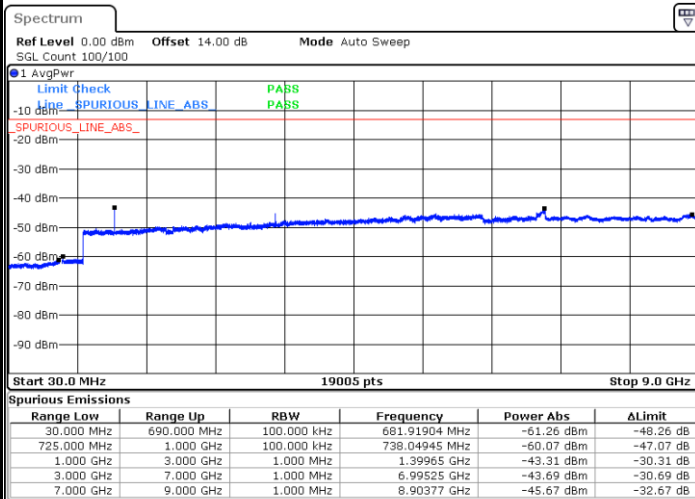

Highest Channel / QPSK

Date: 2.MAY.2019 19:06:41

Highest Channel / 16QAM

Date: 2.MAY.2019 19:07:37

LTE Band 12 / 5MHz

Lowest Channel / QPSK

Lowest Channel / 16QAM

Date: 2.MAY.2019 19:13:53

Date: 2.MAY.2019 19:14:49

Middle Channel / QPSK

Middle Channel / 16QAM

Date: 2.MAY.2019 19:16:26

Date: 2.MAY.2019 19:17:22

LTE Band 12 / 5MHz

Highest Channel / QPSK

Date: 2.MAY.2019 19:23:37

Highest Channel / 16QAM

Date: 2.MAY.2019 19:24:34

LTE Band 12 / 10MHz

Lowest Channel / QPSK

Date: 2.MAY.2019 19:30:49

Lowest Channel / 16QAM

Date: 2.MAY.2019 19:31:44