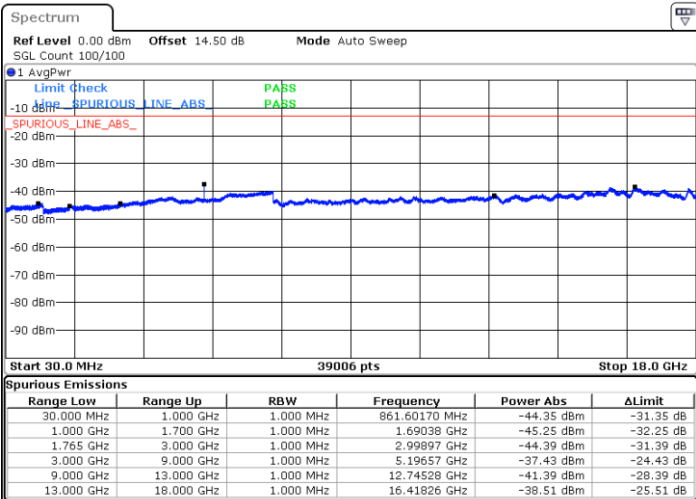

Highest Channel / QPSK

Highest Channel / 16QAM

Date: 1.MAY.2019 14:51:42

Date: 1.MAY.2019 14:52:37

LTE Band 4 / 1.4MHz

Lowest Channel / QPSK

Lowest Channel / 16QAM

Date: 1.MAY.2019 16:50:10

Date: 1.MAY.2019 16:51:04

Middle Channel / QPSK

Middle Channel / 16QAM

Date: 1.MAY.2019 16:52:37

Date: 1.MAY.2019 16:53:32

LTE Band 4 / 1.4MHz

Highest Channel / QPSK

Date: 1.MAY.2019 16:59:39