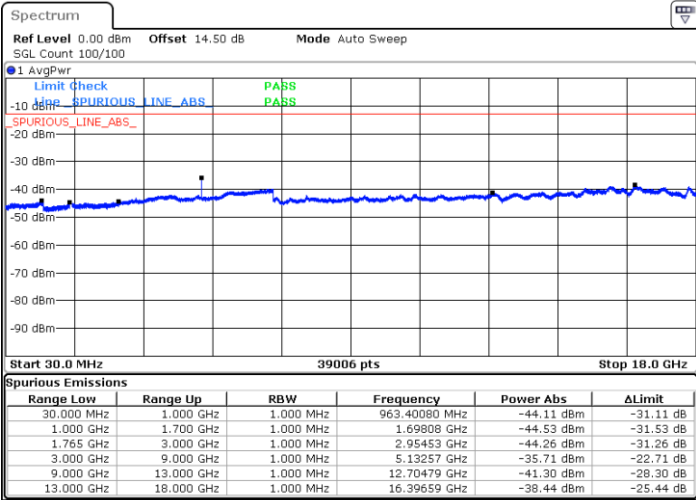

Highest Channel / QPSK

Highest Channel / 16QAM

Date: 1.MAY.2019 17:56:32

Date: 1.MAY.2019 17:57:26

LTE Band 4 / 15MHz

Lowest Channel / QPSK

Lowest Channel / 16QAM

Date: 1.MAY.2019 18:09:02

Date: 1.MAY.2019 18:09:57

Middle Channel / QPSK

Middle Channel / 16QAM

Date: 1.MAY.2019 18:11:31

Date: 1.MAY.2019 18:12:25

LTE Band 4 / 15MHz

Highest Channel / QPSK

Date: 1.MAY.2019 18:18:34