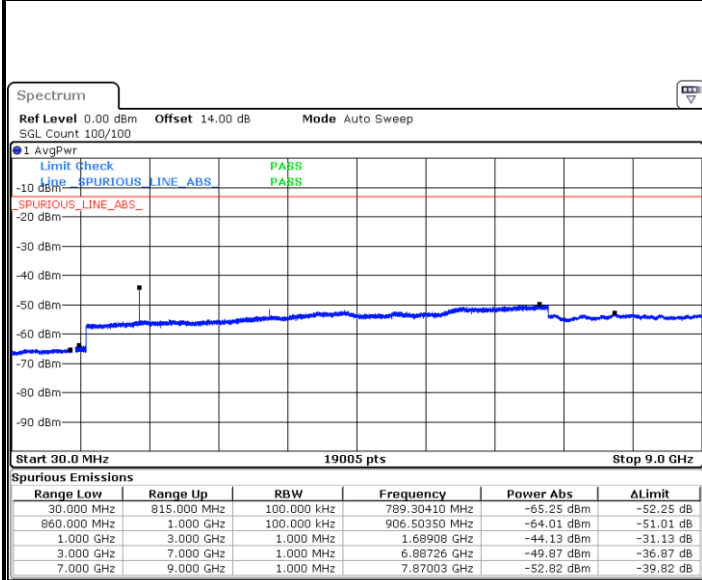

Highest Channel / QPSK

Highest Channel / 16QAM

Date: 5 MAY.2019 14:18:55

Date: 5 MAY.2019 14:19:50

LTE Band 5 / 5MHz

Lowest Channel / QPSK

Lowest Channel / 16QAM

Date: 5.MAY.2019 14:48:16

Date: 5.MAY.2019 14:49:10

Middle Channel / QPSK

Middle Channel / 16QAM

Date: 5.MAY.2019 14:50:44

Date: 5.MAY.2019 14:51:38

LTE Band 5 / 5MHz

Highest Channel / QPSK

Date: 5 MAY 2019 14:59:44

Highest Channel / 16QAM

Date: 5 MAY 2019 15:00:38

LTE Band 5 / 10MHz

Lowest Channel / QPSK

Date: 5 MAY 2019 15:16:53

Lowest Channel / 16QAM

Date: 5 MAY 2019 15:17:47

LTE Band 5 / 10MHz