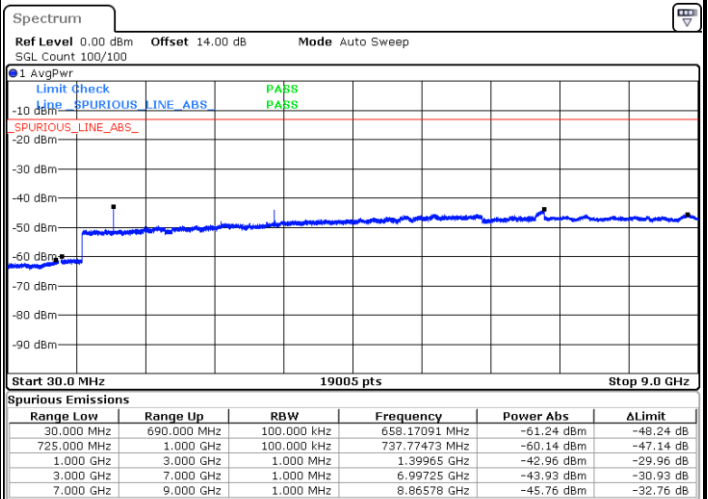

Date: 2.MAY.2019 19:14:49

Middle Channel / QPSK

Middle Channel / 16QAM

Date: 2.MAY.2019 19:16:26

Date: 2.MAY.2019 19:17:22

LTE Band 12 / 5MHz

Highest Channel / QPSK

Date: 2.MAY.2019 19:23:37

Highest Channel / 16QAM

Date: 2.MAY.2019 19:24:34

LTE Band 12 / 10MHz

Lowest Channel / QPSK

Date: 2.MAY.2019 19:30:49

Lowest Channel / 16QAM

Date: 2.MAY.2019 19:31:44