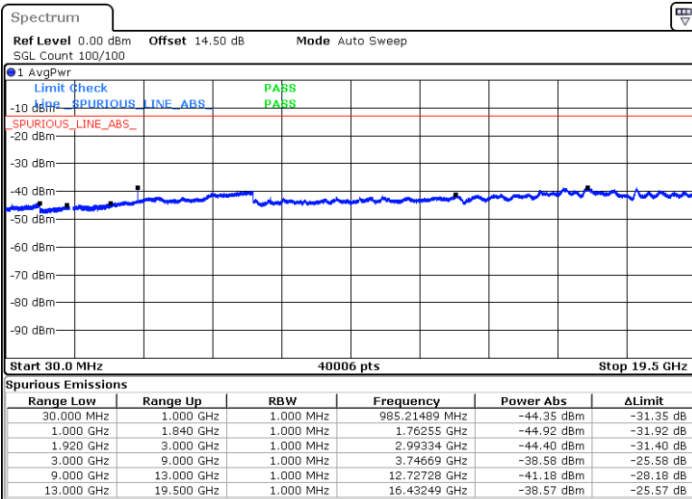

LTE Band 2 / 15MHz

Lowest Channel / QPSK

Lowest Channel / 16QAM

Date: 1.MAY.2019 14:24:17

Date: 1.MAY.2019 14:25:12

Middle Channel / QPSK

Middle Channel / 16QAM

Date: 1.MAY.2019 14:26:47

Date: 1.MAY.2019 14:27:42

LTE Band 2 / 15MHz

Highest Channel / QPSK

Date: 1.MAY.2019 14:33:50

Highest Channel / 16QAM

Date: 1.MAY.2019 14:34:45

LTE Band 2 / 20MHz

Lowest Channel / QPSK