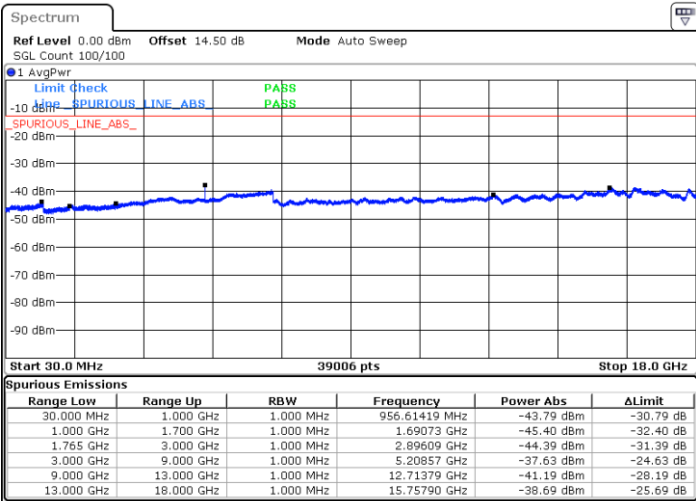

Highest Channel / 16QAM

Date: 1.MAY.2019 18:19:28

LTE Band 4 / 20MHz

Lowest Channel / QPSK

Date: 1.MAY.2019 18:27:52

Lowest Channel / 16QAM

Date: 1.MAY.2019 18:28:46

LTE Band 4 / 20MHz

Middle Channel / QPSK

Middle Channel / 16QAM

Date: 1.MAY.2019 18:30:20

Date: 1.MAY.2019 18:31:15

Highest Channel / QPSK

Highest Channel / 16QAM

Date: 1.MAY.2019 18:37:23

Date: 1.MAY.2019 18:38:18

LTE Band 5 / 1.4MHz

Lowest Channel / QPSK

Lowest Channel / 16QAM

Date: 5 MAY.2019 11:31:26

Date: 5 MAY.2019 11:32:21

Middle Channel / QPSK

Middle Channel / 16QAM

Date: 5 MAY.2019 11:33:54