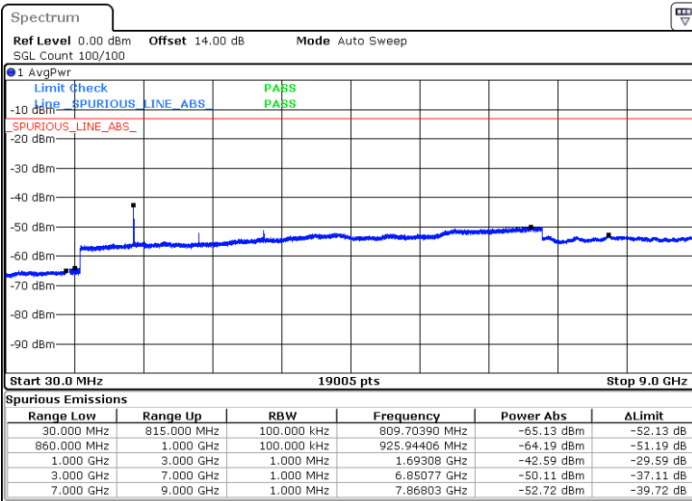

Date: 5 MAY.2019 11:34:48

LTE Band 5 / 1.4MHz

Highest Channel / QPSK

Date: 5.MAY.2019 11:42:55

Highest Channel / 16QAM

Date: 5.MAY.2019 11:43:49

LTE Band 5 / 3MHz

Lowest Channel / QPSK

Date: 5.MAY.2019 14:07:21

Lowest Channel / 16QAM

Date: 5.MAY.2019 14:08:16

LTE Band 5 / 3MHz

Middle Channel / QPSK

Middle Channel / 16QAM

Date: 5 MAY.2019 14:09:51

Date: 5 MAY.2019 14:10:45

Highest Channel / QPSK

Highest Channel / 16QAM

Date: 5 MAY.2019 14:18:55

Date: 5 MAY.2019 14:19:50

LTE Band 5 / 5MHz

Lowest Channel / QPSK

Lowest Channel / 16QAM

Date: 5.MAY.2019 14:48:16