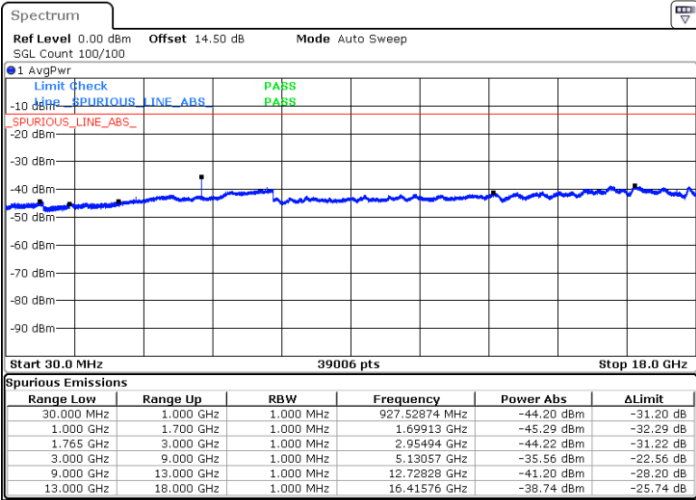

Highest Channel / QPSK

Highest Channel / 16QAM

Date: 1.MAY.2019 14:51:42

Date: 1.MAY.2019 14:52:37

LTE Band 4 / 1.4MHz

Lowest Channel / QPSK

Lowest Channel / 16QAM

Date: 1.MAY.2019 16:50:10

Date: 1.MAY.2019 16:51:04

Middle Channel / QPSK

Middle Channel / 16QAM

Date: 1.MAY.2019 16:52:37

Date: 1.MAY.2019 16:53:32

LTE Band 4 / 1.4MHz

Highest Channel / QPSK

Date: 1.MAY.2019 16:59:39