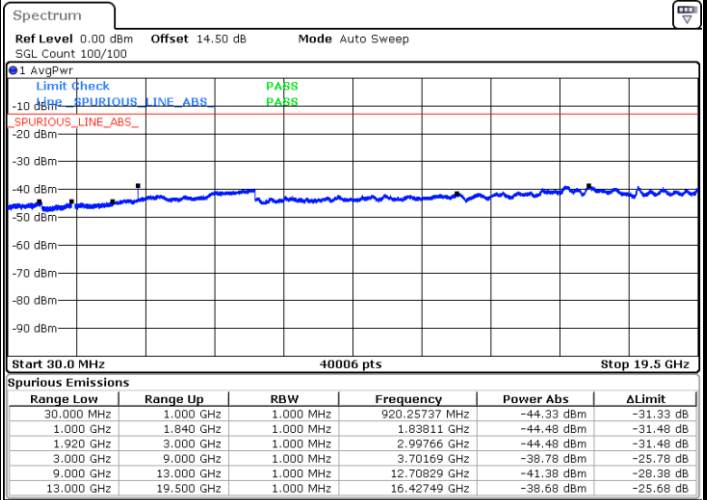

LTE Band 2 / 15MHz

Lowest Channel / QPSK

Lowest Channel / 16QAM

Date: 1.MAY.2019 14:24:17

Date: 1.MAY.2019 14:25:12

Middle Channel / QPSK

Middle Channel / 16QAM

Date: 1.MAY.2019 14:26:47

Date: 1.MAY.2019 14:27:42

LTE Band 2 / 15MHz

Highest Channel / QPSK

Date: 1.MAY.2019 14:33:50

Highest Channel / 16QAM

Date: 1.MAY.2019 14:34:45

LTE Band 2 / 20MHz

Lowest Channel / QPSK