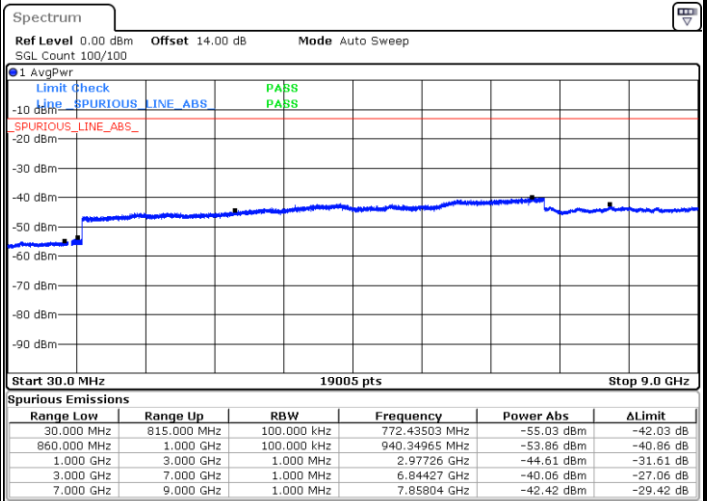

LTE Band 5 / 1.4MHz

Lowest Channel / QPSK

Lowest Channel / 16QAM

Date: 5 MAY.2019 11:31:26

Date: 5 MAY.2019 11:32:21

Middle Channel / QPSK

Middle Channel / 16QAM

Date: 5 MAY.2019 11:33:54

Date: 5 MAY.2019 11:34:48

LTE Band 5 / 1.4MHz

Highest Channel / QPSK

Date: 5.MAY.2019 11:42:55

Highest Channel / 16QAM

Date: 5.MAY.2019 11:43:49

LTE Band 5 / 3MHz

Lowest Channel / QPSK