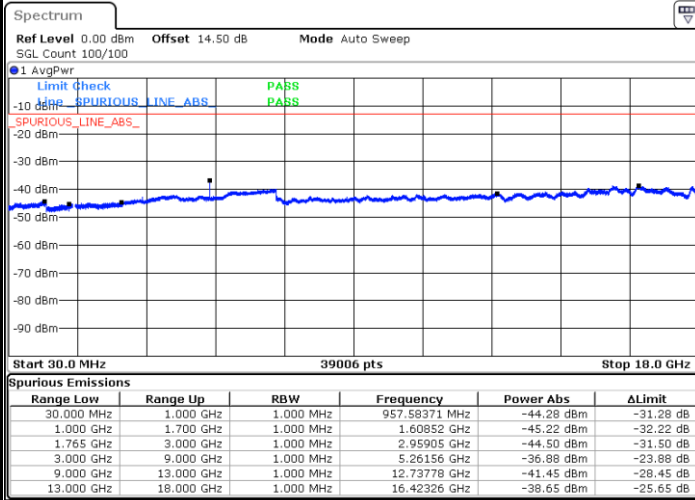

Highest Channel / QPSK

Highest Channel / 16QAM

Date: 1.MAY.2019 14:51:42

Date: 1.MAY.2019 14:52:37

LTE Band 4 / 1.4MHz

Lowest Channel / QPSK

Lowest Channel / 16QAM

Date: 1.MAY.2019 16:50:10

Date: 1.MAY.2019 16:51:04

Middle Channel / QPSK

Middle Channel / 16QAM

Date: 1.MAY.2019 16:52:37

Date: 1.MAY.2019 16:53:32

LTE Band 4 / 1.4MHz

Highest Channel / QPSK

Date: 1.MAY.2019 16:59:39

Highest Channel / 16QAM

Date: 1.MAY.2019 17:00:34

LTE Band 4 / 3MHz

Lowest Channel / QPSK

Date: 1.MAY.2019 17:08:03

Lowest Channel / 16QAM

Date: 1.MAY.2019 17:08:58

LTE Band 4 / 3MHz