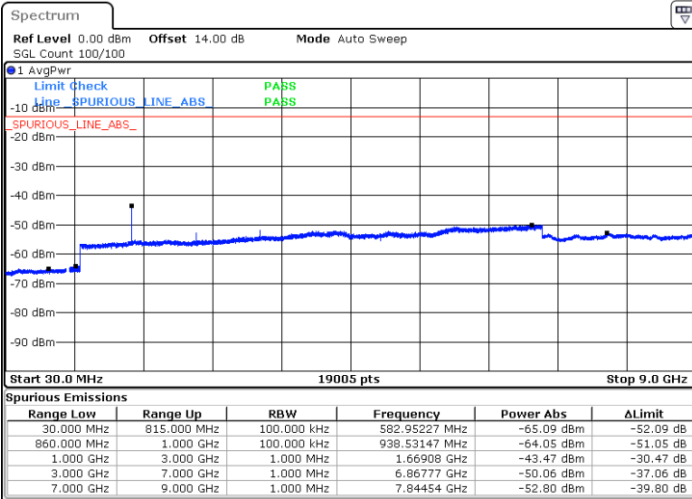

Highest Channel / QPSK

Highest Channel / 16QAM

Date: 5 MAY.2019 14:18:55

Date: 5 MAY.2019 14:19:50

LTE Band 5 / 5MHz

Lowest Channel / QPSK

Lowest Channel / 16QAM

Date: 5.MAY.2019 14:48:16

Date: 5.MAY.2019 14:49:10

Middle Channel / QPSK

Middle Channel / 16QAM

Date: 5.MAY.2019 14:50:44

Date: 5.MAY.2019 14:51:38

LTE Band 5 / 5MHz

Highest Channel / QPSK

Date: 5 MAY 2019 14:59:44