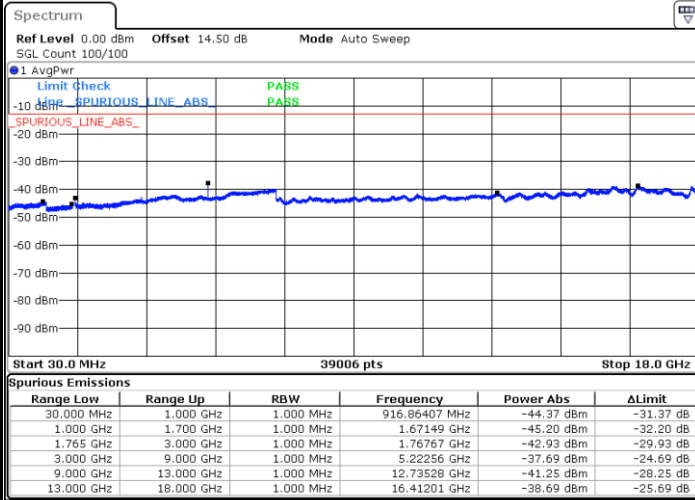

Highest Channel / QPSK

Highest Channel / 16QAM

Date: 1.MAY.2019 17:56:32

Date: 1.MAY.2019 17:57:26

LTE Band 4 / 15MHz

Lowest Channel / QPSK

Lowest Channel / 16QAM

Date: 1.MAY.2019 18:09:02

Date: 1.MAY.2019 18:09:57

Middle Channel / QPSK

Middle Channel / 16QAM

Date: 1.MAY.2019 18:11:31

Date: 1.MAY.2019 18:12:25

LTE Band 4 / 15MHz

Highest Channel / QPSK

Date: 1.MAY.2019 18:18:34

Highest Channel / 16QAM

Date: 1.MAY.2019 18:19:28

LTE Band 4 / 20MHz

Lowest Channel / QPSK

Date: 1.MAY.2019 18:27:52

Lowest Channel / 16QAM

Date: 1.MAY.2019 18:28:46

LTE Band 4 / 20MHz