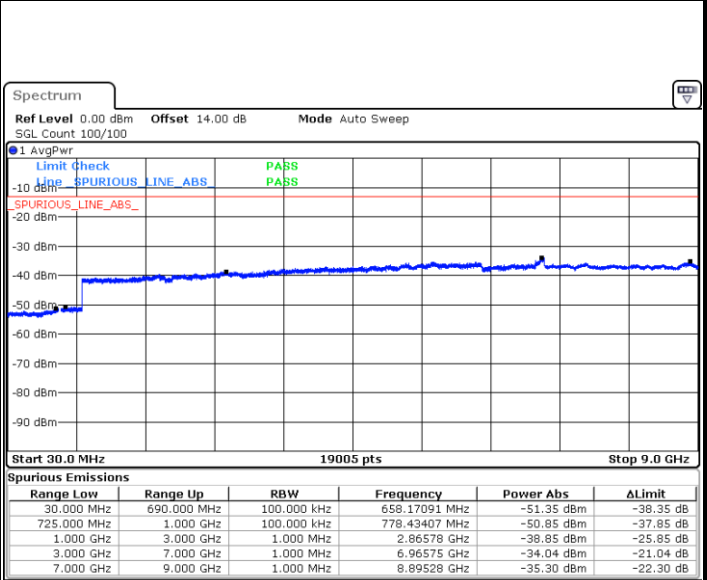

Highest Channel / 16QAM

Date: 5 MAY 2019 15:00:38

LTE Band 5 / 10MHz

Lowest Channel / QPSK

Date: 5 MAY 2019 15:16:53

Lowest Channel / 16QAM

Date: 5 MAY 2019 15:17:47

LTE Band 5 / 10MHz

Middle Channel / QPSK

Date: 5 MAY.2019 15:19:21

Middle Channel / 16QAM

Date: 5 MAY.2019 15:20:15

Highest Channel / QPSK

Date: 5 MAY.2019 15:28:22

Highest Channel / 16QAM

Date: 5 MAY.2019 15:29:16

LTE Band 12 / 1.4MHz

Lowest Channel / QPSK

Date: 2.MAY.2019 18:40:02

Lowest Channel / 16QAM

Date: 2.MAY.2019 18:40:58

Middle Channel / QPSK

Date: 2.MAY.2019 18:42:35

Middle Channel / 16QAM