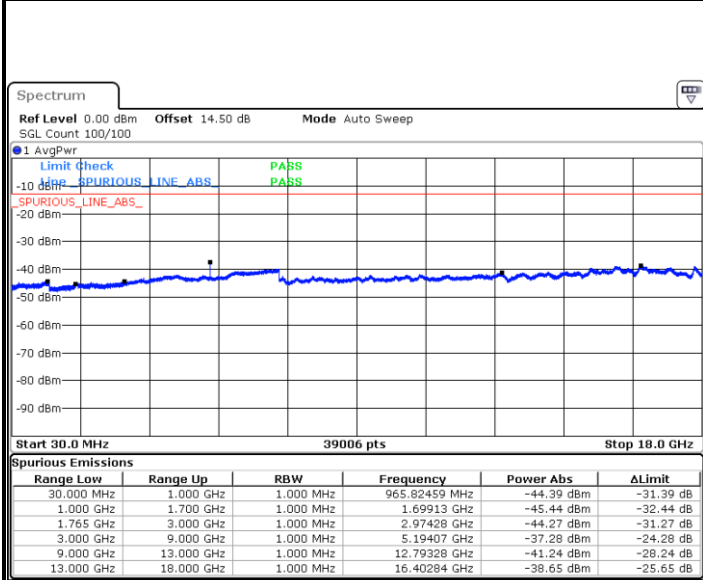

LTE Band 4 / 3MHz

Middle Channel / QPSK

Date: 1.MAY.2019 17:10:31