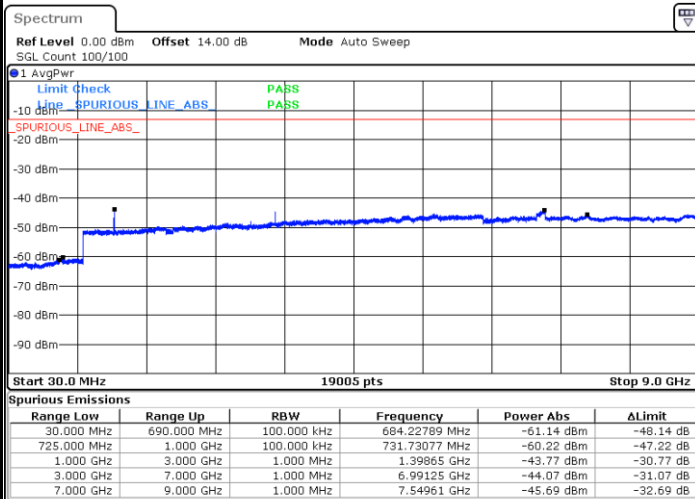

LTE Band 12 / 1.4MHz

Lowest Channel / QPSK

Date: 2.MAY.2019 18:40:02

Lowest Channel / 16QAM

Date: 2.MAY.2019 18:40:58

Middle Channel / QPSK

Date: 2.MAY.2019 18:42:35

Middle Channel / 16QAM

Date: 2.MAY.2019 18:43:31

LTE Band 12 / 1.4MHz

Highest Channel / QPSK

Date: 2.MAY.2019 18:49:46

Highest Channel / 16QAM

Date: 2.MAY.2019 18:50:42

LTE Band 12 / 3MHz

Lowest Channel / QPSK

Date: 2.MAY.2019 18:56:57

Lowest Channel / 16QAM

Date: 2.MAY.2019 18:57:53

LTE Band 12 / 3MHz

Middle Channel / QPSK

Date: 2.MAY.2019 18:59:30

Middle Channel / 16QAM

Date: 2.MAY.2019 19:00:26