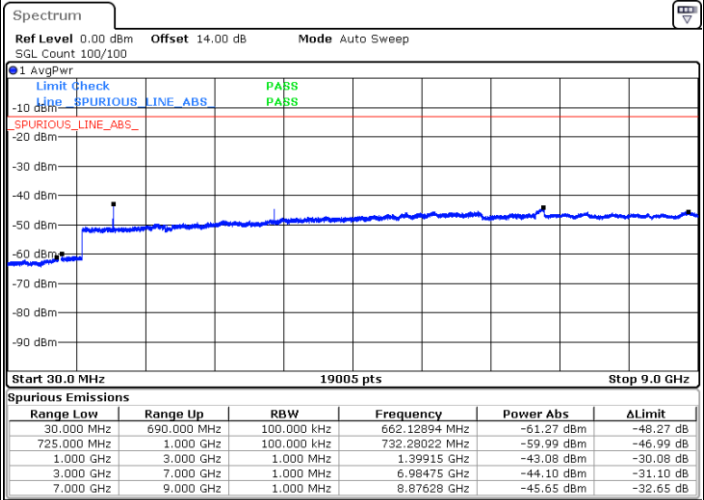

Date: 2.MAY.2019 18:56:57

Lowest Channel / 16QAM

Date: 2.MAY.2019 18:57:53

LTE Band 12 / 3MHz

Middle Channel / QPSK

Date: 2.MAY.2019 18:59:30

Middle Channel / 16QAM

Date: 2.MAY.2019 19:00:26

Highest Channel / QPSK

Date: 2.MAY.2019 19:06:41

Highest Channel / 16QAM

Date: 2.MAY.2019 19:07:37

LTE Band 12 / 5MHz

Lowest Channel / QPSK

Lowest Channel / 16QAM

Date: 2.MAY.2019 19:13:53

Date: 2.MAY.2019 19:14:49

Middle Channel / QPSK

Middle Channel / 16QAM

Date: 2.MAY.2019 19:16:26

Date: 2.MAY.2019 19:17:22

LTE Band 12 / 5MHz

Highest Channel / QPSK

Date: 2.MAY.2019 19:23:37