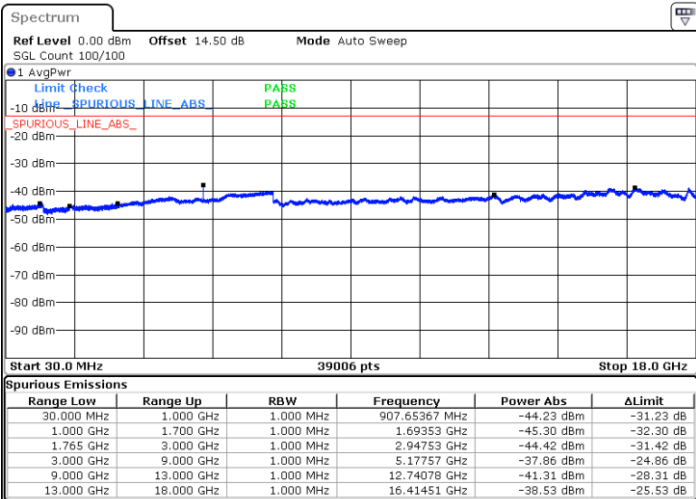

Highest Channel / QPSK

Highest Channel / 16QAM

Date: 1.MAY.2019 17:56:32

Date: 1.MAY.2019 17:57:26

LTE Band 4 / 15MHz

Lowest Channel / QPSK

Lowest Channel / 16QAM

Date: 1.MAY.2019 18:09:02

Date: 1.MAY.2019 18:09:57

Middle Channel / QPSK

Middle Channel / 16QAM

Date: 1.MAY.2019 18:11:31

Date: 1.MAY.2019 18:12:25

LTE Band 4 / 15MHz

Highest Channel / QPSK

Date: 1.MAY.2019 18:18:34