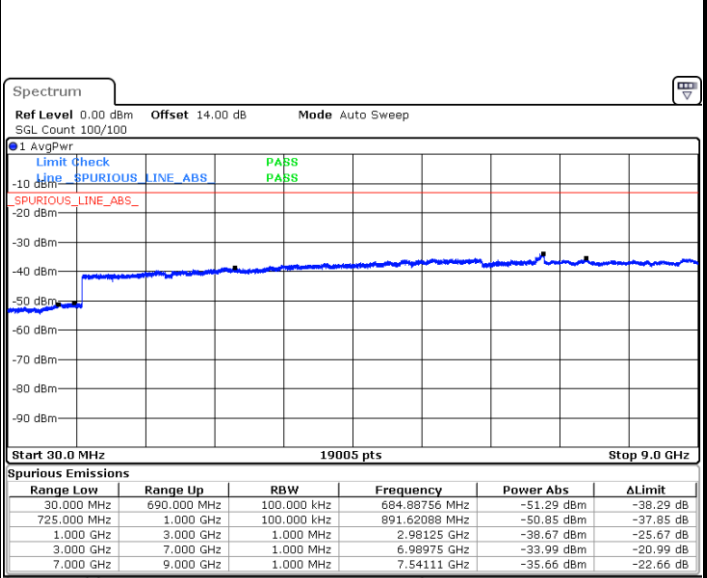

Highest Channel / 16QAM

Date: 5 MAY 2019 15:00:38

LTE Band 5 / 10MHz

Lowest Channel / QPSK

Date: 5 MAY 2019 15:16:53

Lowest Channel / 16QAM

Date: 5 MAY 2019 15:17:47

LTE Band 5 / 10MHz

Middle Channel / QPSK

Date: 5 MAY.2019 15:19:21

Middle Channel / 16QAM

Date: 5 MAY.2019 15:20:15

Highest Channel / QPSK

Date: 5 MAY.2019 15:28:22

Highest Channel / 16QAM

Date: 5 MAY.2019 15:29:16

LTE Band 12 / 1.4MHz

Lowest Channel / QPSK

Date: 2.MAY.2019 18:40:02

Lowest Channel / 16QAM

Date: 2.MAY.2019 18:40:58

Middle Channel / QPSK

Date: 2.MAY.2019 18:42:35

Middle Channel / 16QAM

Date: 2.MAY.2019 18:43:31

LTE Band 12 / 1.4MHz

Highest Channel / QPSK

Date: 2.MAY.2019 18:49:46

Highest Channel / 16QAM

Date: 2.MAY.2019 18:50:42

LTE Band 12 / 3MHz

Lowest Channel / QPSK