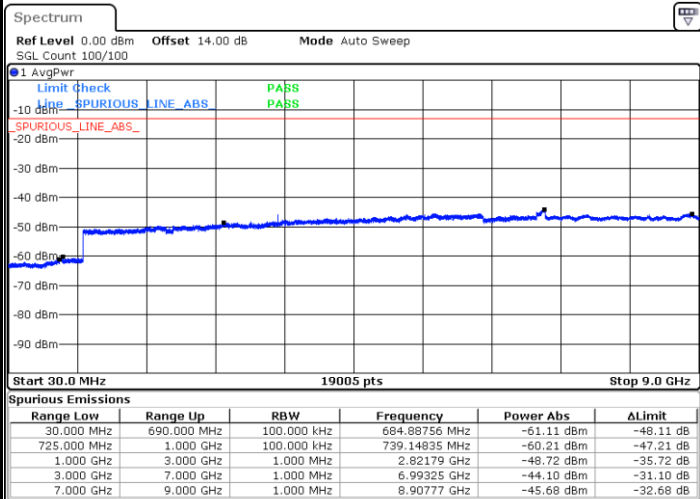

Date: 2.MAY.2019 18:56:57

Lowest Channel / 16QAM

Date: 2.MAY.2019 18:57:53

LTE Band 12 / 3MHz

Middle Channel / QPSK

Date: 2.MAY.2019 18:59:30

Middle Channel / 16QAM

Date: 2.MAY.2019 19:00:26

Highest Channel / QPSK

Date: 2.MAY.2019 19:06:41

Highest Channel / 16QAM

Date: 2.MAY.2019 19:07:37

LTE Band 12 / 5MHz

Lowest Channel / QPSK

Lowest Channel / 16QAM

Date: 2.MAY.2019 19:13:53

Date: 2.MAY.2019 19:14:49

Middle Channel / QPSK

Middle Channel / 16QAM

Date: 2.MAY.2019 19:16:26

Date: 2.MAY.2019 19:17:22

LTE Band 12 / 5MHz

Highest Channel / QPSK

Date: 2.MAY.2019 19:23:37