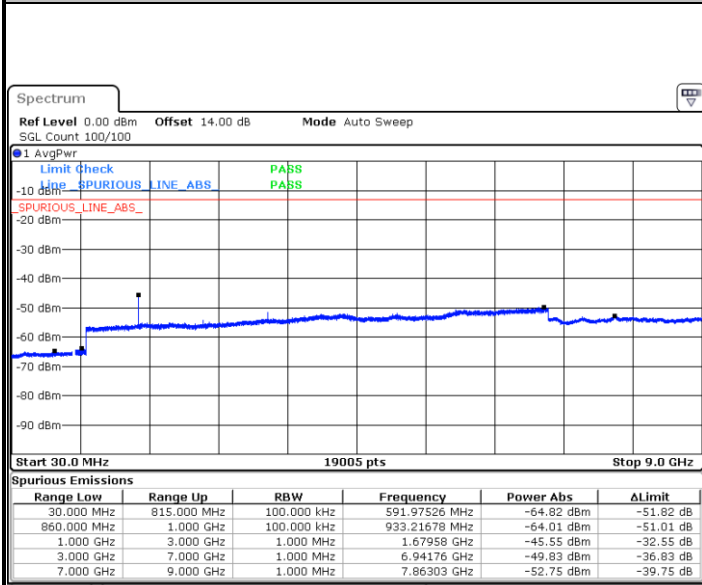

Highest Channel / 16QAM

Date: 5 MAY 2019 15:00:38

LTE Band 5 / 10MHz

Lowest Channel / QPSK

Date: 5 MAY 2019 15:16:53

Lowest Channel / 16QAM

Date: 5 MAY 2019 15:17:47

LTE Band 5 / 10MHz

Middle Channel / QPSK

Date: 5 MAY.2019 15:19:21

Middle Channel / 16QAM

Date: 5 MAY.2019 15:20:15

Highest Channel / QPSK

Date: 5 MAY.2019 15:28:22

Highest Channel / 16QAM

Date: 5 MAY.2019 15:29:16

LTE Band 12 / 1.4MHz

Lowest Channel / QPSK

Date: 2.MAY.2019 18:40:02

Lowest Channel / 16QAM

Date: 2.MAY.2019 18:40:58

Middle Channel / QPSK

Date: 2.MAY.2019 18:42:35

Middle Channel / 16QAM