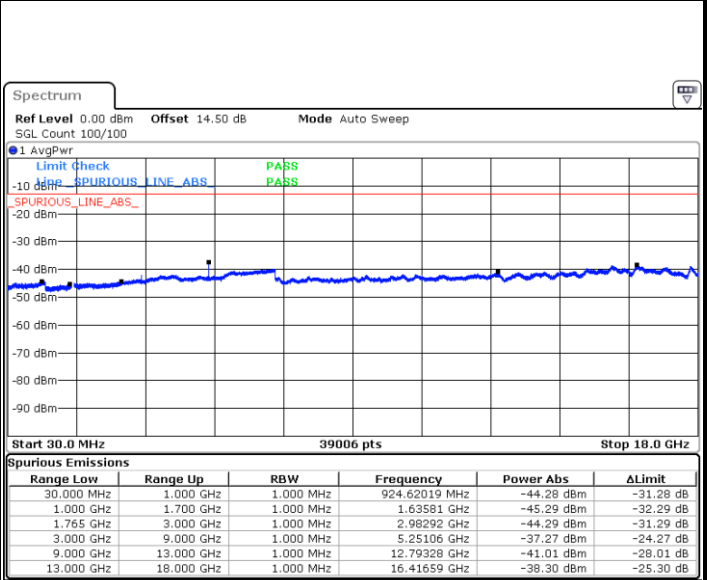

LTE Band 4 / 5MHz

Lowest Channel / QPSK

Lowest Channel / 16QAM

Date: 1.MAY.2019 17:27:55

Date: 1.MAY.2019 17:28:50

Middle Channel / QPSK

Middle Channel / 16QAM

Date: 1.MAY.2019 17:30:23

Date: 1.MAY.2019 17:31:18

LTE Band 4 / 5MHz

Highest Channel / QPSK

Date: 1.MAY.2019 17:37:25

Highest Channel / 16QAM

Date: 1.MAY.2019 17:38:20

LTE Band 4 / 10MHz

Lowest Channel / QPSK

Date: 1.MAY.2019 17:47:00

Lowest Channel / 16QAM

Date: 1.MAY.2019 17:47:55

LTE Band 4 / 10MHz

Middle Channel / QPSK

Middle Channel / 16QAM

Date: 1.MAY.2019 17:49:29

Date: 1.MAY.2019 17:50:24