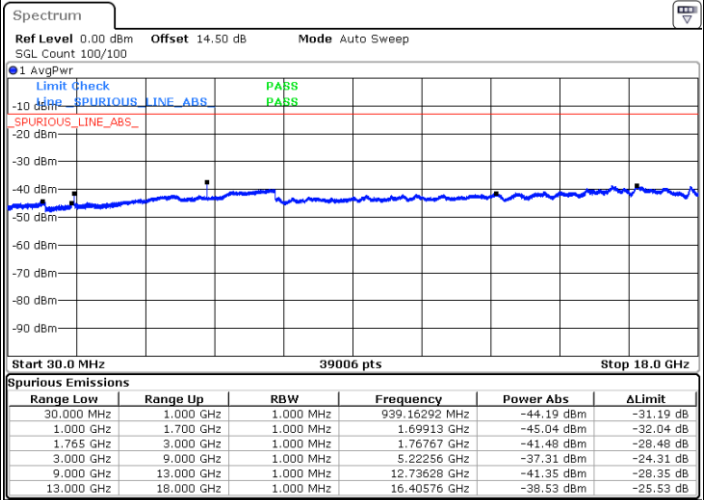

Highest Channel / QPSK

Highest Channel / 16QAM

Date: 1.MAY.2019 17:56:32

Date: 1.MAY.2019 17:57:26

LTE Band 4 / 15MHz

Lowest Channel / QPSK

Lowest Channel / 16QAM

Date: 1.MAY.2019 18:09:02

Date: 1.MAY.2019 18:09:57

Middle Channel / QPSK

Middle Channel / 16QAM

Date: 1.MAY.2019 18:11:31

Date: 1.MAY.2019 18:12:25

LTE Band 4 / 15MHz

Highest Channel / QPSK

Date: 1.MAY.2019 18:18:34

Highest Channel / 16QAM

Date: 1.MAY.2019 18:19:28

LTE Band 4 / 20MHz

Lowest Channel / QPSK

Date: 1.MAY.2019 18:27:52

Lowest Channel / 16QAM

Date: 1.MAY.2019 18:28:46

LTE Band 4 / 20MHz