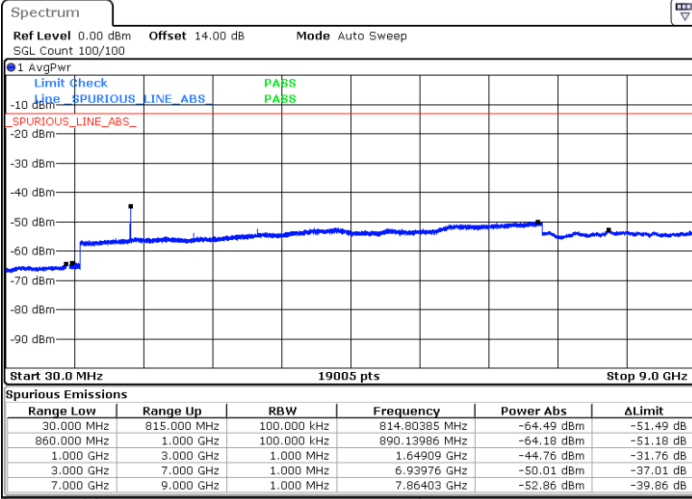

Highest Channel / QPSK

Highest Channel / 16QAM

Date: 5 MAY.2019 14:18:55

Date: 5 MAY.2019 14:19:50

LTE Band 5 / 5MHz

Lowest Channel / QPSK

Lowest Channel / 16QAM

Date: 5.MAY.2019 14:48:16

Date: 5.MAY.2019 14:49:10

Middle Channel / QPSK

Middle Channel / 16QAM

Date: 5.MAY.2019 14:50:44

Date: 5.MAY.2019 14:51:38

LTE Band 5 / 5MHz

Highest Channel / QPSK

Date: 5 MAY 2019 14:59:44