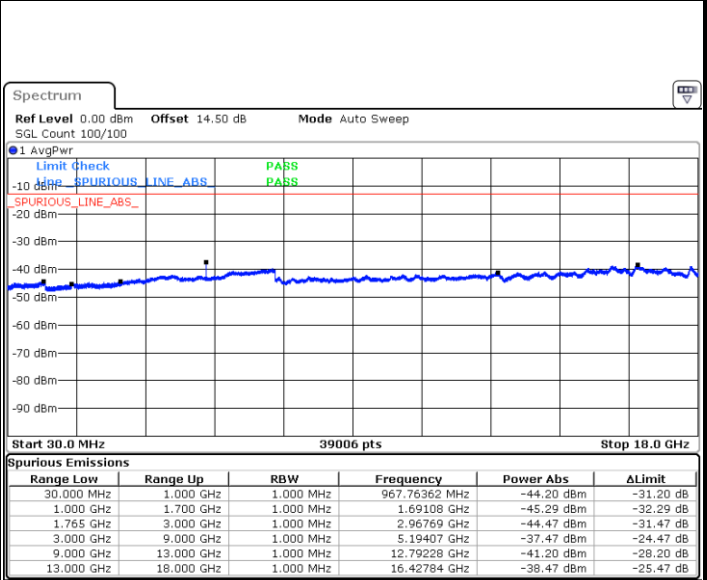

Middle Channel / 16QAM

Date: 1.MAY.2019 17:11:25