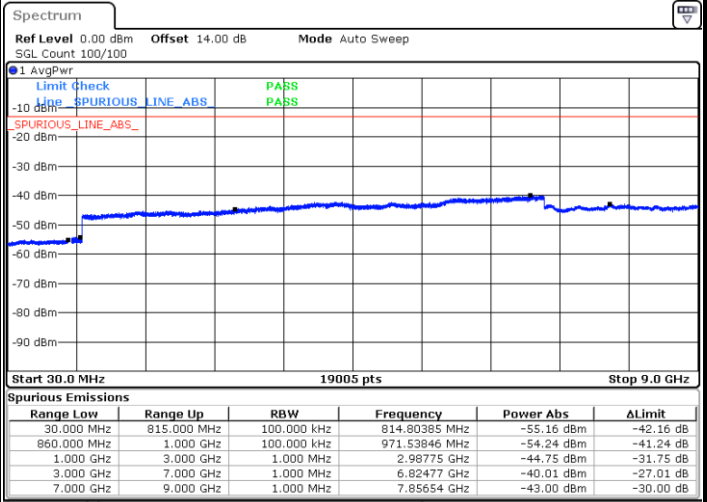

Highest Channel / 16QAM

Date: 1.MAY.2019 18:19:28

LTE Band 4 / 20MHz

Lowest Channel / QPSK

Date: 1.MAY.2019 18:27:52

Lowest Channel / 16QAM

Date: 1.MAY.2019 18:28:46

LTE Band 4 / 20MHz

Middle Channel / QPSK

Middle Channel / 16QAM

Date: 1.MAY.2019 18:30:20

Date: 1.MAY.2019 18:31:15

Highest Channel / QPSK

Highest Channel / 16QAM

Date: 1.MAY.2019 18:37:23

Date: 1.MAY.2019 18:38:18

LTE Band 5 / 1.4MHz

Lowest Channel / QPSK

Lowest Channel / 16QAM

Date: 5 MAY.2019 11:31:26

Date: 5 MAY.2019 11:32:21

Middle Channel / QPSK

Middle Channel / 16QAM

Date: 5 MAY.2019 11:33:54

Date: 5 MAY.2019 11:34:48

LTE Band 5 / 1.4MHz

Highest Channel / QPSK

Date: 5.MAY.2019 11:42:55

Highest Channel / 16QAM

Date: 5.MAY.2019 11:43:49

LTE Band 5 / 3MHz

Lowest Channel / QPSK