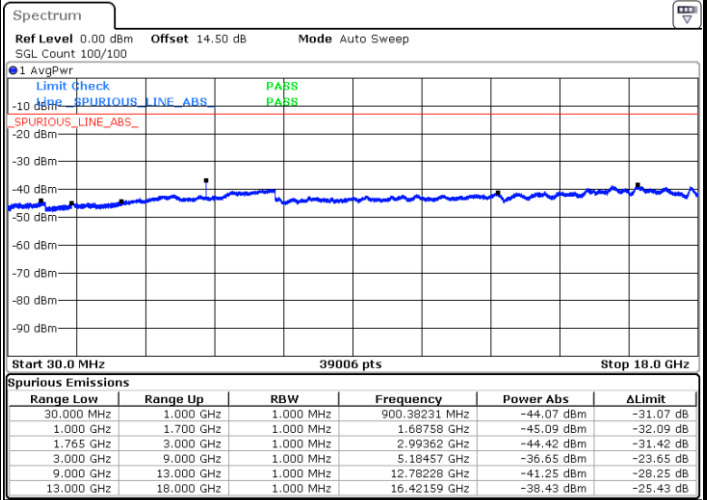

Date: 1.MAY.2019 17:31:18

LTE Band 4 / 5MHz

Highest Channel / QPSK

Date: 1.MAY.2019 17:37:25

Highest Channel / 16QAM

Date: 1.MAY.2019 17:38:20

LTE Band 4 / 10MHz

Lowest Channel / QPSK

Date: 1.MAY.2019 17:47:00

Lowest Channel / 16QAM

Date: 1.MAY.2019 17:47:55

LTE Band 4 / 10MHz

Middle Channel / QPSK

Middle Channel / 16QAM

Date: 1.MAY.2019 17:49:29

Date: 1.MAY.2019 17:50:24

Highest Channel / QPSK

Highest Channel / 16QAM

Date: 1.MAY.2019 17:56:32

Date: 1.MAY.2019 17:57:26

LTE Band 4 / 15MHz

Lowest Channel / QPSK

Lowest Channel / 16QAM

Date: 1.MAY.2019 18:09:02