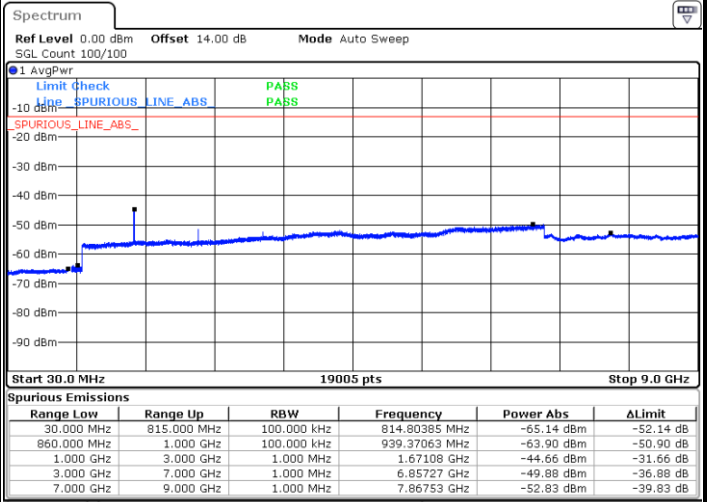

Date: 5 MAY.2019 11:34:48

LTE Band 5 / 1.4MHz

Highest Channel / QPSK

Date: 5.MAY.2019 11:42:55

Highest Channel / 16QAM

Date: 5.MAY.2019 11:43:49

LTE Band 5 / 3MHz

Lowest Channel / QPSK

Date: 5.MAY.2019 14:07:21

Lowest Channel / 16QAM

Date: 5.MAY.2019 14:08:16

LTE Band 5 / 3MHz

Middle Channel / QPSK

Middle Channel / 16QAM

Date: 5 MAY.2019 14:09:51

Date: 5 MAY.2019 14:10:45

Highest Channel / QPSK

Highest Channel / 16QAM

Date: 5 MAY.2019 14:18:55

Date: 5 MAY.2019 14:19:50

LTE Band 5 / 5MHz

Lowest Channel / QPSK

Lowest Channel / 16QAM

Date: 5.MAY.2019 14:48:16