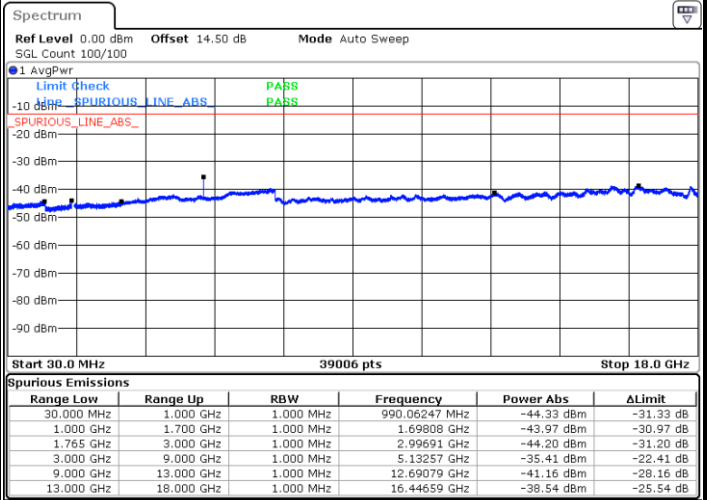

Highest Channel / QPSK

Highest Channel / 16QAM

Date: 1.MAY.2019 17:56:32

Date: 1.MAY.2019 17:57:26

LTE Band 4 / 15MHz

Lowest Channel / QPSK

Lowest Channel / 16QAM

Date: 1.MAY.2019 18:09:02

Date: 1.MAY.2019 18:09:57

Middle Channel / QPSK

Middle Channel / 16QAM

Date: 1.MAY.2019 18:11:31

Date: 1.MAY.2019 18:12:25

LTE Band 4 / 15MHz

Highest Channel / QPSK

Date: 1.MAY.2019 18:18:34