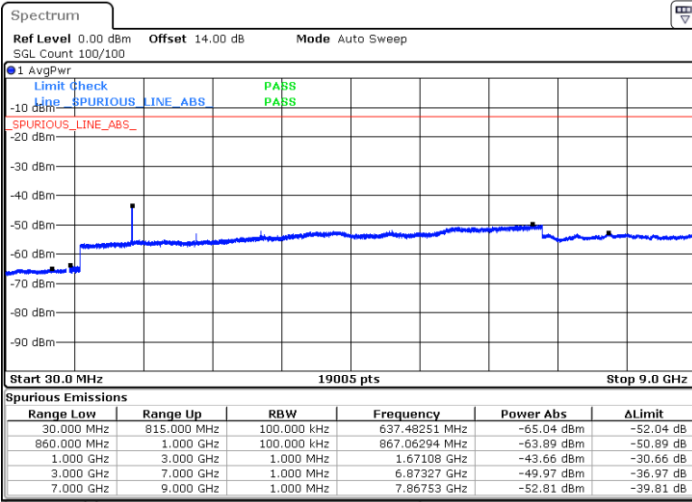

Date: 5 MAY.2019 11:34:48

LTE Band 5 / 1.4MHz

Highest Channel / QPSK

Date: 5.MAY.2019 11:42:55

Highest Channel / 16QAM

Date: 5.MAY.2019 11:43:49

LTE Band 5 / 3MHz

Lowest Channel / QPSK

Date: 5.MAY.2019 14:07:21

Lowest Channel / 16QAM

Date: 5.MAY.2019 14:08:16

LTE Band 5 / 3MHz

Middle Channel / QPSK

Middle Channel / 16QAM

Date: 5 MAY.2019 14:09:51

Date: 5 MAY.2019 14:10:45

Highest Channel / QPSK

Highest Channel / 16QAM

Date: 5 MAY.2019 14:18:55

Date: 5 MAY.2019 14:19:50

LTE Band 5 / 5MHz

Lowest Channel / QPSK

Lowest Channel / 16QAM

Date: 5.MAY.2019 14:48:16