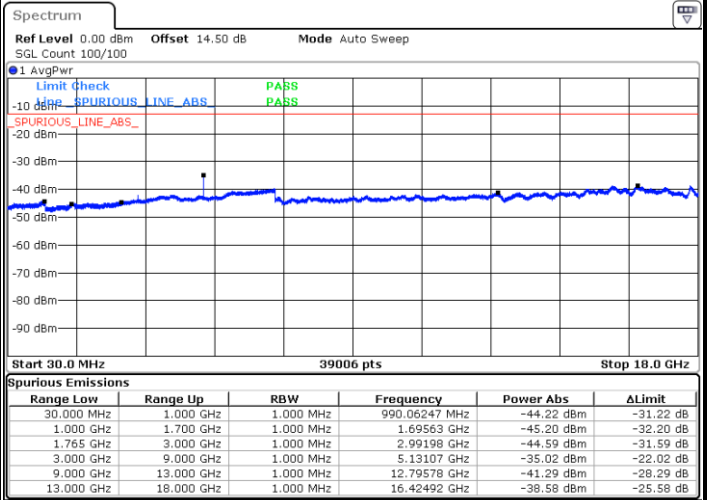

Highest Channel / 16QAM

Date: 1.MAY.2019 17:00:34

LTE Band 4 / 3MHz

Lowest Channel / QPSK

Date: 1.MAY.2019 17:08:03

Lowest Channel / 16QAM

Date: 1.MAY.2019 17:08:58

LTE Band 4 / 3MHz

Middle Channel / QPSK

Date: 1.MAY.2019 17:10:31

Middle Channel / 16QAM

Date: 1.MAY.2019 17:11:25

Highest Channel / QPSK

Date: 1.MAY.2019 17:17:34

Highest Channel / 16QAM

Date: 1.MAY.2019 17:18:29

LTE Band 4 / 5MHz

Lowest Channel / QPSK

Lowest Channel / 16QAM

Date: 1.MAY.2019 17:27:55

Date: 1.MAY.2019 17:28:50

Middle Channel / QPSK

Middle Channel / 16QAM

Date: 1.MAY.2019 17:30:23

Date: 1.MAY.2019 17:31:18

LTE Band 4 / 5MHz

Highest Channel / QPSK

Date: 1.MAY.2019 17:37:25

Highest Channel / 16QAM

Date: 1.MAY.2019 17:38:20

LTE Band 4 / 10MHz

Lowest Channel / QPSK