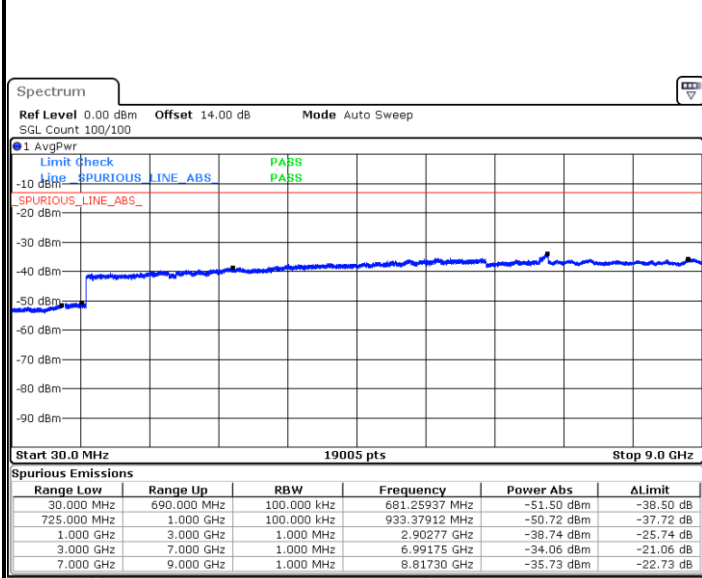

Highest Channel / 16QAM

Date: 5 MAY 2019 15:00:38

LTE Band 5 / 10MHz

Lowest Channel / QPSK

Date: 5 MAY 2019 15:16:53

Lowest Channel / 16QAM

Date: 5 MAY 2019 15:17:47

LTE Band 5 / 10MHz

LTE Band 12 / 1.4MHz

Lowest Channel / QPSK

Date: 2.MAY.2019 18:40:02

Lowest Channel / 16QAM

Date: 2.MAY.2019 18:40:58

Middle Channel / QPSK

Date: 2.MAY.2019 18:42:35

Middle Channel / 16QAM

Date: 2.MAY.2019 18:43:31

LTE Band 12 / 1.4MHz

Highest Channel / QPSK

Date: 2.MAY.2019 18:49:46

Highest Channel / 16QAM

Date: 2.MAY.2019 18:50:42

LTE Band 12 / 3MHz

Lowest Channel / QPSK