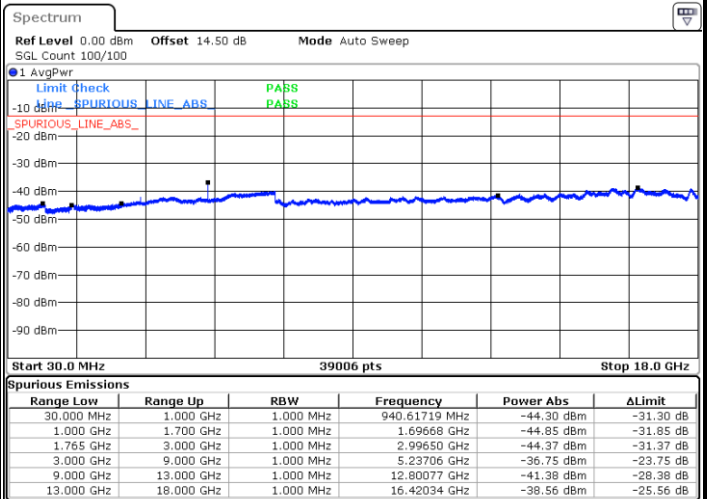

Date: 1.MAY.2019 17:31:18

LTE Band 4 / 5MHz

Highest Channel / QPSK

Date: 1.MAY.2019 17:37:25

Highest Channel / 16QAM

Date: 1.MAY.2019 17:38:20

LTE Band 4 / 10MHz

Lowest Channel / QPSK

Date: 1.MAY.2019 17:47:00

Lowest Channel / 16QAM

Date: 1.MAY.2019 17:47:55

LTE Band 4 / 10MHz

Middle Channel / QPSK

Middle Channel / 16QAM

Date: 1.MAY.2019 17:49:29

Date: 1.MAY.2019 17:50:24

Highest Channel / QPSK

Highest Channel / 16QAM

Date: 1.MAY.2019 17:56:32

Date: 1.MAY.2019 17:57:26

LTE Band 4 / 15MHz

Lowest Channel / QPSK

Lowest Channel / 16QAM

Date: 1.MAY.2019 18:09:02