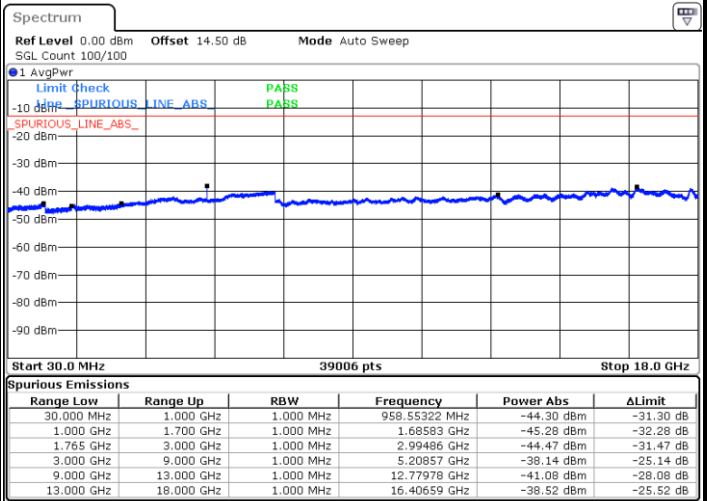

Highest Channel / 16QAM

Date: 1.MAY.2019 18:19:28

LTE Band 4 / 20MHz

Lowest Channel / QPSK

Date: 1.MAY.2019 18:27:52

Lowest Channel / 16QAM

Date: 1.MAY.2019 18:28:46

LTE Band 4 / 20MHz

Middle Channel / QPSK

Middle Channel / 16QAM

Date: 1.MAY.2019 18:30:20

Date: 1.MAY.2019 18:31:15

Highest Channel / QPSK

Highest Channel / 16QAM

Date: 1.MAY.2019 18:37:23

Date: 1.MAY.2019 18:38:18

LTE Band 5 / 1.4MHz

Lowest Channel / QPSK

Lowest Channel / 16QAM

Date: 5 MAY.2019 11:31:26

Date: 5 MAY.2019 11:32:21

Middle Channel / QPSK

Middle Channel / 16QAM

Date: 5 MAY.2019 11:33:54