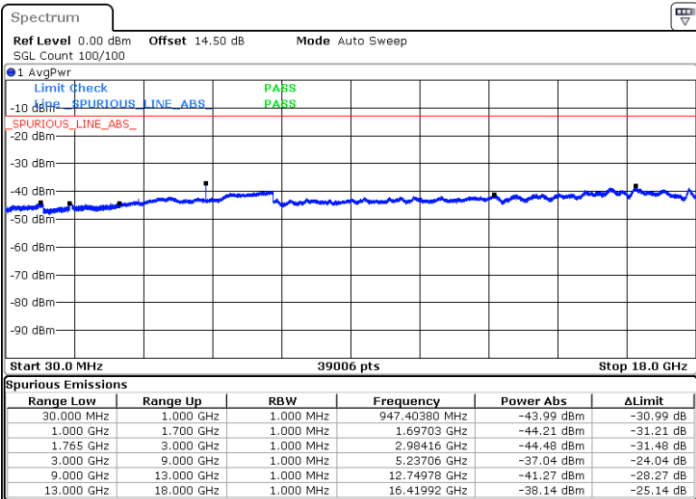

Date: 1.MAY.2019 17:31:18

LTE Band 4 / 5MHz

Highest Channel / QPSK

Date: 1.MAY.2019 17:37:25

Highest Channel / 16QAM

Date: 1.MAY.2019 17:38:20

LTE Band 4 / 10MHz

Lowest Channel / QPSK

Date: 1.MAY.2019 17:47:00

Lowest Channel / 16QAM

Date: 1.MAY.2019 17:47:55

LTE Band 4 / 10MHz

Middle Channel / QPSK

Middle Channel / 16QAM

Date: 1.MAY.2019 17:49:29

Date: 1.MAY.2019 17:50:24

Highest Channel / QPSK

Highest Channel / 16QAM

Date: 1.MAY.2019 17:56:32

Date: 1.MAY.2019 17:57:26

LTE Band 4 / 15MHz

Lowest Channel / QPSK

Lowest Channel / 16QAM

Date: 1.MAY.2019 18:09:02