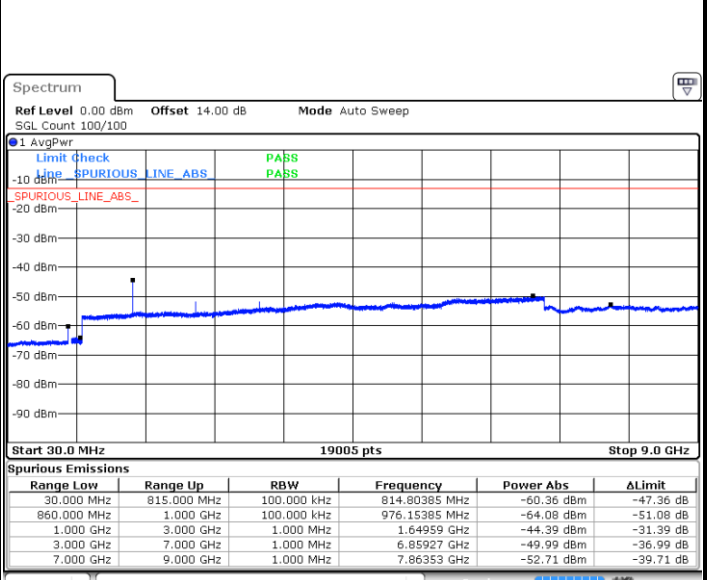

Highest Channel / QPSK

Highest Channel / 16QAM

Date: 5 MAY.2019 14:18:55

Date: 5 MAY.2019 14:19:50

LTE Band 5 / 5MHz

Lowest Channel / QPSK

Lowest Channel / 16QAM

Date: 5.MAY.2019 14:48:16

Date: 5.MAY.2019 14:49:10

Middle Channel / QPSK

Middle Channel / 16QAM

Date: 5.MAY.2019 14:50:44

Date: 5.MAY.2019 14:51:38

LTE Band 5 / 5MHz

Highest Channel / QPSK

Date: 5 MAY 2019 14:59:44

Highest Channel / 16QAM

Date: 5 MAY 2019 15:00:38

LTE Band 5 / 10MHz

Lowest Channel / QPSK

Date: 5 MAY 2019 15:16:53

Lowest Channel / 16QAM

Date: 5 MAY 2019 15:17:47

LTE Band 5 / 10MHz

Middle Channel / QPSK

Date: 5 MAY.2019 15:19:21

Middle Channel / 16QAM

Date: 5 MAY.2019 15:20:15

Highest Channel / QPSK

Date: 5 MAY.2019 15:28:22

Highest Channel / 16QAM

Date: 5 MAY.2019 15:29:16