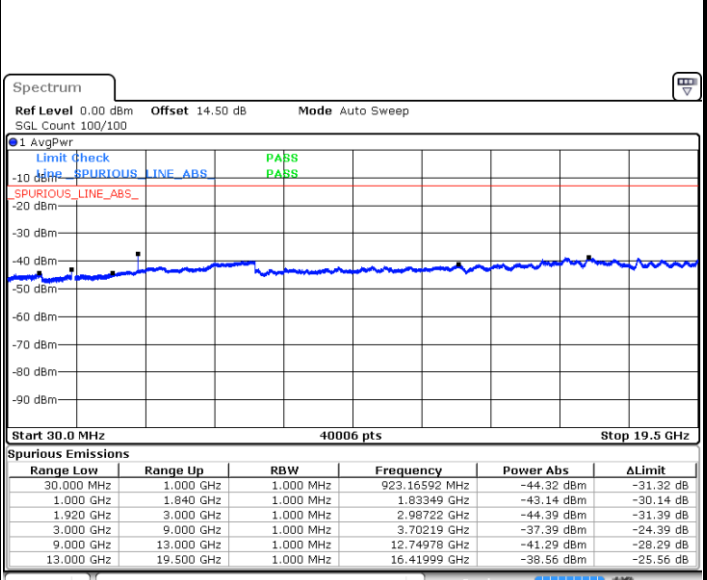

LTE Band 2 / 15MHz

Lowest Channel / QPSK

Lowest Channel / 16QAM

Date: 1.MAY.2019 14:24:17

Date: 1.MAY.2019 14:25:12

Middle Channel / QPSK

Middle Channel / 16QAM

Date: 1.MAY.2019 14:26:47

Date: 1.MAY.2019 14:27:42

LTE Band 2 / 15MHz

Highest Channel / QPSK

Date: 1.MAY.2019 14:33:50

Highest Channel / 16QAM

Date: 1.MAY.2019 14:34:45

LTE Band 2 / 20MHz

Lowest Channel / QPSK

Date: 1.MAY.2019 14:42:10

Lowest Channel / 16QAM

Date: 1.MAY.2019 14:43:05

LTE Band 2 / 20MHz

Middle Channel / QPSK

Middle Channel / 16QAM

Date: 1.MAY.2019 14:44:39

Date: 1.MAY.2019 14:45:34

Highest Channel / QPSK

Highest Channel / 16QAM

Date: 1.MAY.2019 14:51:42

Date: 1.MAY.2019 14:52:37

LTE Band 4 / 1.4MHz

Lowest Channel / QPSK

Lowest Channel / 16QAM

Date: 1.MAY.2019 16:50:10