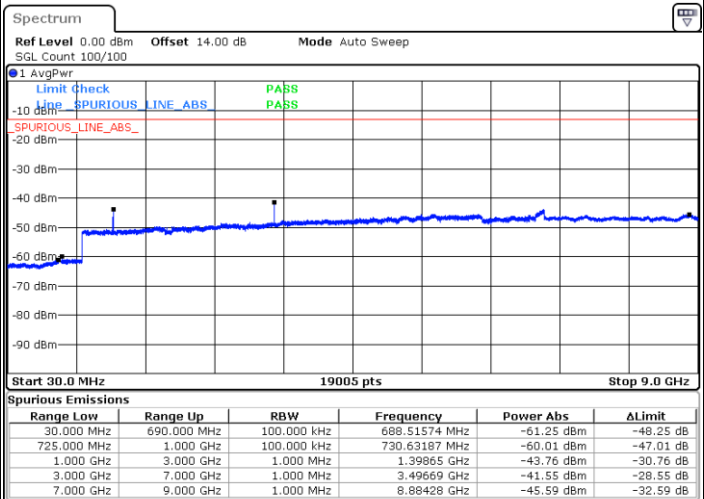

LTE Band 12 / 1.4MHz

Lowest Channel / QPSK

Date: 2.MAY.2019 18:40:02

Lowest Channel / 16QAM

Date: 2.MAY.2019 18:40:58

Middle Channel / QPSK

Date: 2.MAY.2019 18:42:35

Middle Channel / 16QAM

Date: 2.MAY.2019 18:43:31

LTE Band 12 / 1.4MHz

Highest Channel / QPSK

Date: 2.MAY.2019 18:49:46

Highest Channel / 16QAM

Date: 2.MAY.2019 18:50:42

LTE Band 12 / 3MHz

Lowest Channel / QPSK

Date: 2.MAY.2019 18:56:57

Lowest Channel / 16QAM

Date: 2.MAY.2019 18:57:53

LTE Band 12 / 3MHz

Middle Channel / QPSK

Date: 2.MAY.2019 18:59:30

Middle Channel / 16QAM

Date: 2.MAY.2019 19:00:26