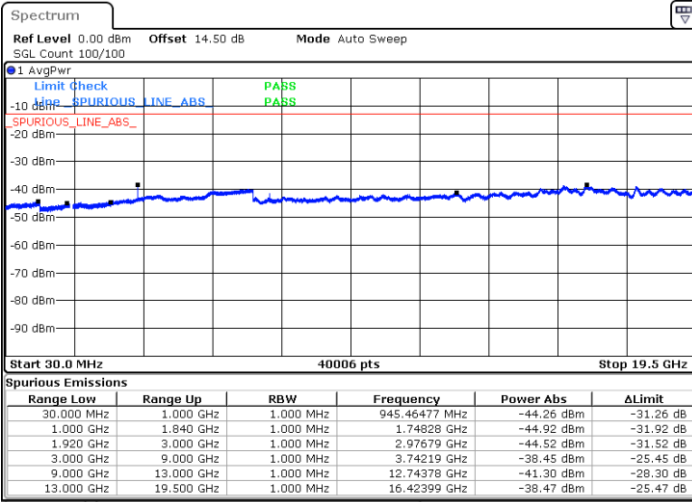

Date: 1.MAY.2019 14:42:10

Lowest Channel / 16QAM

Date: 1.MAY.2019 14:43:05

LTE Band 2 / 20MHz

Middle Channel / QPSK

Middle Channel / 16QAM

Date: 1.MAY.2019 14:44:39

Date: 1.MAY.2019 14:45:34

Highest Channel / QPSK

Highest Channel / 16QAM

Date: 1.MAY.2019 14:51:42

Date: 1.MAY.2019 14:52:37

LTE Band 4 / 1.4MHz

Lowest Channel / QPSK

Lowest Channel / 16QAM

Date: 1.MAY.2019 16:50:10