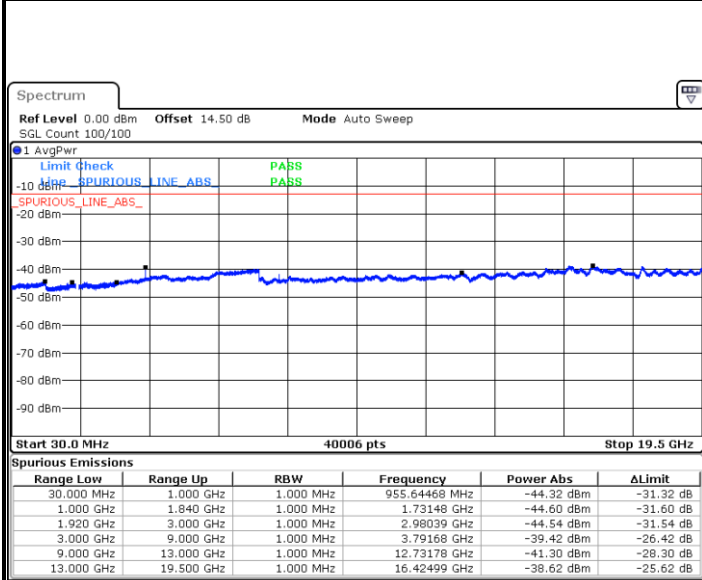

LTE Band 2 / 15MHz

Lowest Channel / QPSK

Lowest Channel / 16QAM

Date: 1.MAY.2019 14:24:17

Date: 1.MAY.2019 14:25:12

Middle Channel / QPSK

Middle Channel / 16QAM

Date: 1.MAY.2019 14:26:47

Date: 1.MAY.2019 14:27:42

LTE Band 2 / 15MHz

Highest Channel / QPSK

Date: 1.MAY.2019 14:33:50

Highest Channel / 16QAM

Date: 1.MAY.2019 14:34:45

LTE Band 2 / 20MHz

Lowest Channel / QPSK