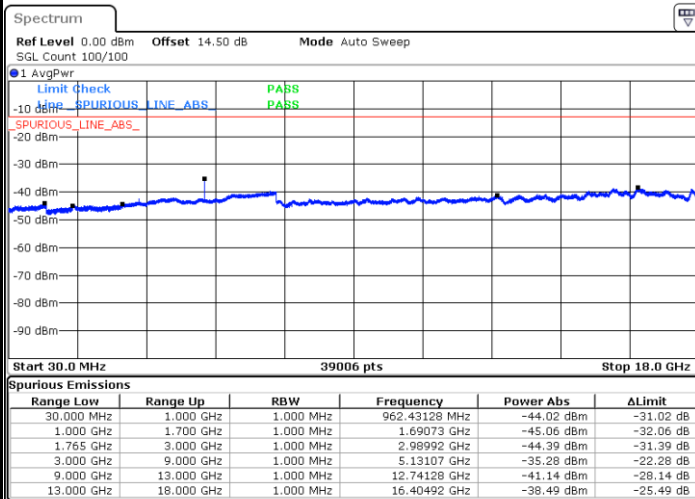

Highest Channel / QPSK

Highest Channel / 16QAM

Date: 1.MAY.2019 14:51:42

Date: 1.MAY.2019 14:52:37

LTE Band 4 / 1.4MHz

Lowest Channel / QPSK

Lowest Channel / 16QAM

Date: 1.MAY.2019 16:50:10

Date: 1.MAY.2019 16:51:04

Middle Channel / QPSK

Middle Channel / 16QAM

Date: 1.MAY.2019 16:52:37

Date: 1.MAY.2019 16:53:32

LTE Band 4 / 1.4MHz

Highest Channel / QPSK

Date: 1.MAY.2019 16:59:39

Highest Channel / 16QAM

Date: 1.MAY.2019 17:00:34

LTE Band 4 / 3MHz

Lowest Channel / QPSK

Date: 1.MAY.2019 17:08:03

Lowest Channel / 16QAM

Date: 1.MAY.2019 17:08:58

LTE Band 4 / 3MHz