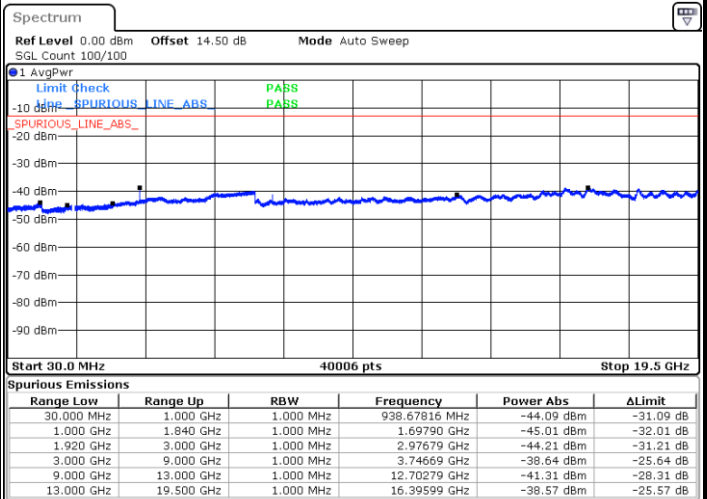

LTE Band 2 / 15MHz

Lowest Channel / QPSK

Lowest Channel / 16QAM

Date: 1.MAY.2019 14:24:17

Date: 1.MAY.2019 14:25:12

Middle Channel / QPSK

Middle Channel / 16QAM

Date: 1.MAY.2019 14:26:47

Date: 1.MAY.2019 14:27:42

LTE Band 2 / 15MHz

Highest Channel / QPSK

Date: 1.MAY.2019 14:33:50

Highest Channel / 16QAM

Date: 1.MAY.2019 14:34:45

LTE Band 2 / 20MHz

Lowest Channel / QPSK