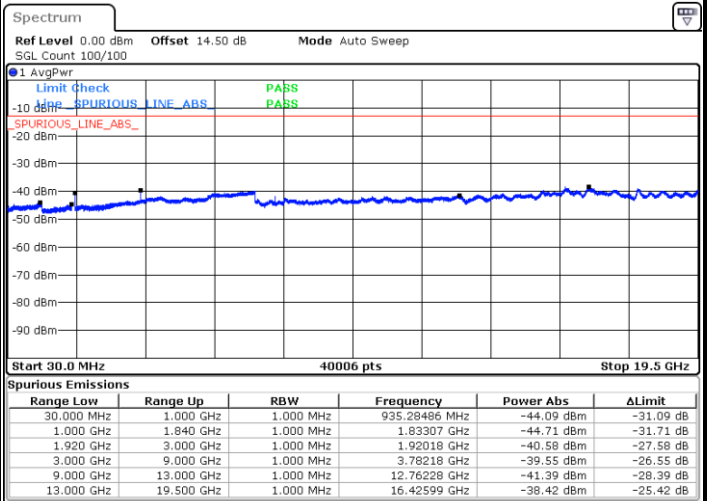

Date: 1.MAY.2019 14:27:42

LTE Band 2 / 15MHz

Highest Channel / QPSK

Date: 1.MAY.2019 14:33:50

Highest Channel / 16QAM

Date: 1.MAY.2019 14:34:45

LTE Band 2 / 20MHz

Lowest Channel / QPSK

Date: 1.MAY.2019 14:42:10

Lowest Channel / 16QAM

Date: 1.MAY.2019 14:43:05

LTE Band 2 / 20MHz

Middle Channel / QPSK

Middle Channel / 16QAM

Date: 1.MAY.2019 14:44:39

Date: 1.MAY.2019 14:45:34

Highest Channel / QPSK

Highest Channel / 16QAM

Date: 1.MAY.2019 14:51:42

Date: 1.MAY.2019 14:52:37

LTE Band 4 / 1.4MHz

Lowest Channel / QPSK

Lowest Channel / 16QAM

Date: 1.MAY.2019 16:50:10