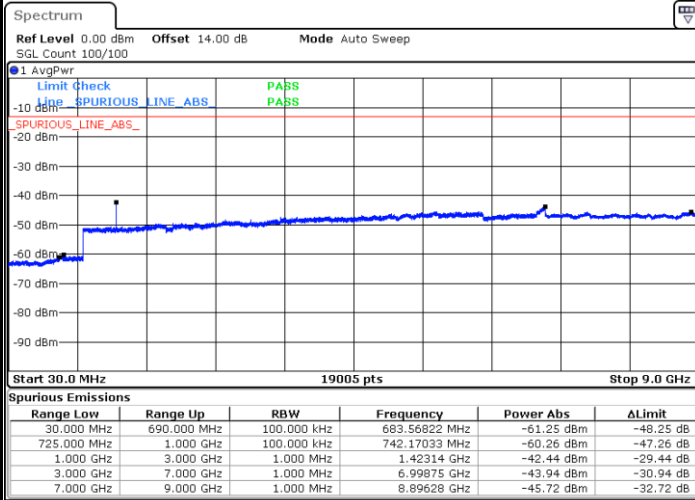

Highest Channel / QPSK

Date: 2.MAY.2019 19:06:41

Highest Channel / 16QAM

Date: 2.MAY.2019 19:07:37

LTE Band 12 / 5MHz

Lowest Channel / QPSK

Lowest Channel / 16QAM

Date: 2.MAY.2019 19:13:53

Date: 2.MAY.2019 19:14:49

Middle Channel / QPSK

Middle Channel / 16QAM

Date: 2.MAY.2019 19:16:26

Date: 2.MAY.2019 19:17:22

LTE Band 12 / 5MHz

Highest Channel / QPSK

Date: 2.MAY.2019 19:23:37

Highest Channel / 16QAM

Date: 2.MAY.2019 19:24:34

LTE Band 12 / 10MHz

Lowest Channel / QPSK

Date: 2.MAY.2019 19:30:49

Lowest Channel / 16QAM

Date: 2.MAY.2019 19:31:44