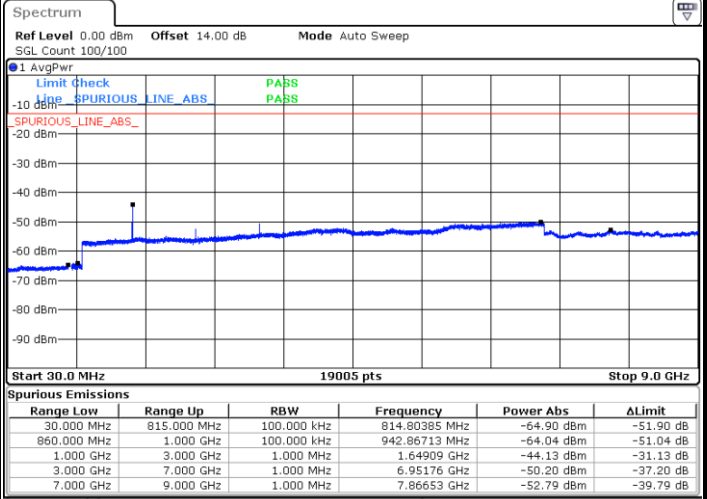

Date: 5.MAY.2019 14:07:21

Lowest Channel / 16QAM

Date: 5.MAY.2019 14:08:16

LTE Band 5 / 3MHz

Middle Channel / QPSK

Middle Channel / 16QAM

Date: 5 MAY.2019 14:09:51

Date: 5 MAY.2019 14:10:45

Highest Channel / QPSK

Highest Channel / 16QAM

Date: 5 MAY.2019 14:18:55

Date: 5 MAY.2019 14:19:50

LTE Band 5 / 5MHz

Lowest Channel / QPSK

Lowest Channel / 16QAM

Date: 5.MAY.2019 14:48:16

Date: 5.MAY.2019 14:49:10

Middle Channel / QPSK

Middle Channel / 16QAM

Date: 5.MAY.2019 14:50:44

Date: 5.MAY.2019 14:51:38

LTE Band 5 / 5MHz

Highest Channel / QPSK

Date: 5 MAY 2019 14:59:44

Highest Channel / 16QAM

Date: 5 MAY 2019 15:00:38

LTE Band 5 / 10MHz

Lowest Channel / QPSK

Date: 5 MAY 2019 15:16:53

Lowest Channel / 16QAM

Date: 5 MAY 2019 15:17:47

LTE Band 5 / 10MHz