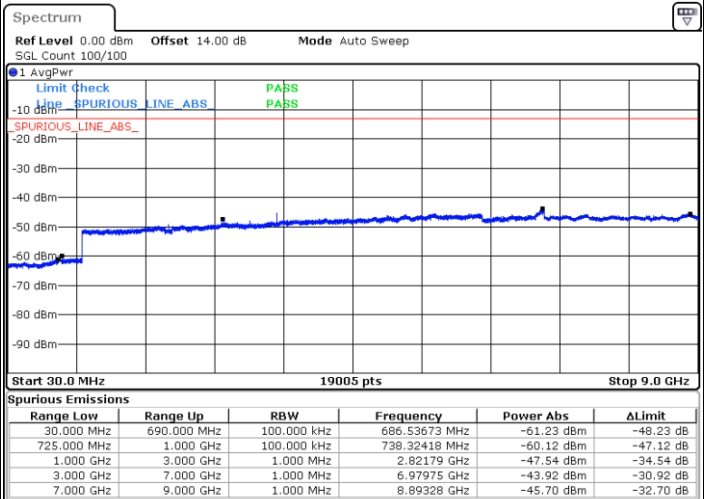

Date: 2.MAY.2019 18:56:57

Lowest Channel / 16QAM

Date: 2.MAY.2019 18:57:53

LTE Band 12 / 3MHz

Middle Channel / QPSK

Date: 2.MAY.2019 18:59:30

Middle Channel / 16QAM

Date: 2.MAY.2019 19:00:26

Highest Channel / QPSK

Date: 2.MAY.2019 19:06:41

Highest Channel / 16QAM

Date: 2.MAY.2019 19:07:37

LTE Band 12 / 5MHz

Lowest Channel / QPSK

Lowest Channel / 16QAM

Date: 2.MAY.2019 19:13:53

Date: 2.MAY.2019 19:14:49

Middle Channel / QPSK

Middle Channel / 16QAM

Date: 2.MAY.2019 19:16:26

Date: 2.MAY.2019 19:17:22

LTE Band 12 / 5MHz

Highest Channel / QPSK

Date: 2.MAY.2019 19:23:37