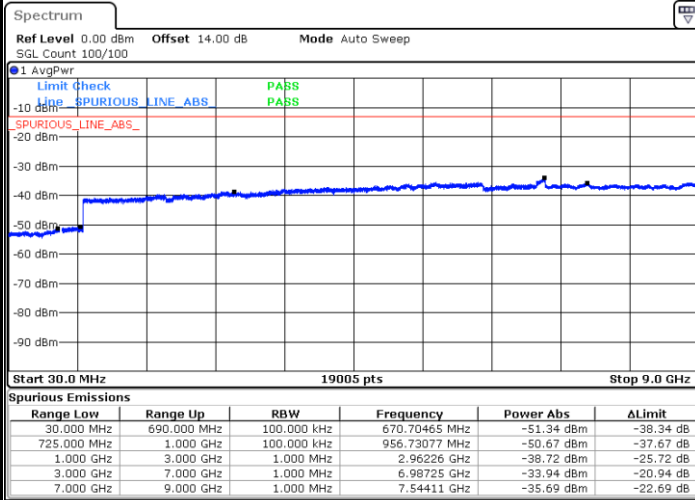

LTE Band 12 / 1.4MHz

Lowest Channel / QPSK

Date: 2.MAY.2019 18:40:02

Lowest Channel / 16QAM

Date: 2.MAY.2019 18:40:58

Middle Channel / QPSK

Date: 2.MAY.2019 18:42:35

Middle Channel / 16QAM

Date: 2.MAY.2019 18:43:31

LTE Band 12 / 1.4MHz

Highest Channel / QPSK

Date: 2.MAY.2019 18:49:46

Highest Channel / 16QAM

Date: 2.MAY.2019 18:50:42

LTE Band 12 / 3MHz

Lowest Channel / QPSK