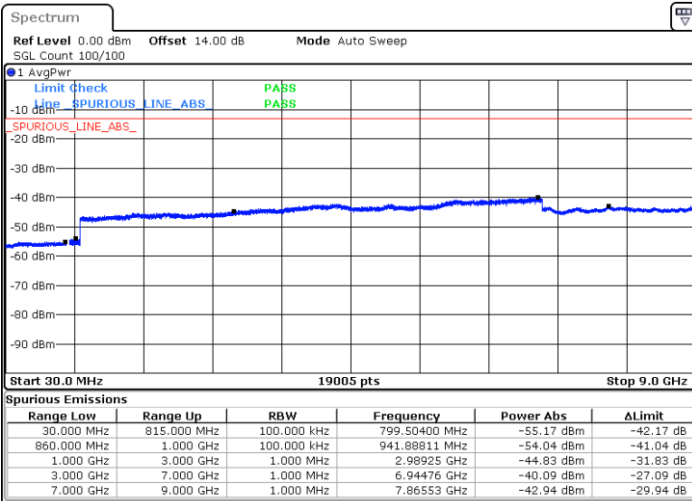

LTE Band 5 / 1.4MHz

Lowest Channel / QPSK

Lowest Channel / 16QAM

Date: 5 MAY.2019 11:31:26

Date: 5 MAY.2019 11:32:21

Middle Channel / QPSK

Middle Channel / 16QAM

Date: 5 MAY.2019 11:33:54

Date: 5 MAY.2019 11:34:48

LTE Band 5 / 1.4MHz

Highest Channel / QPSK

Date: 5.MAY.2019 11:42:55

Highest Channel / 16QAM

Date: 5.MAY.2019 11:43:49

LTE Band 5 / 3MHz

Lowest Channel / QPSK