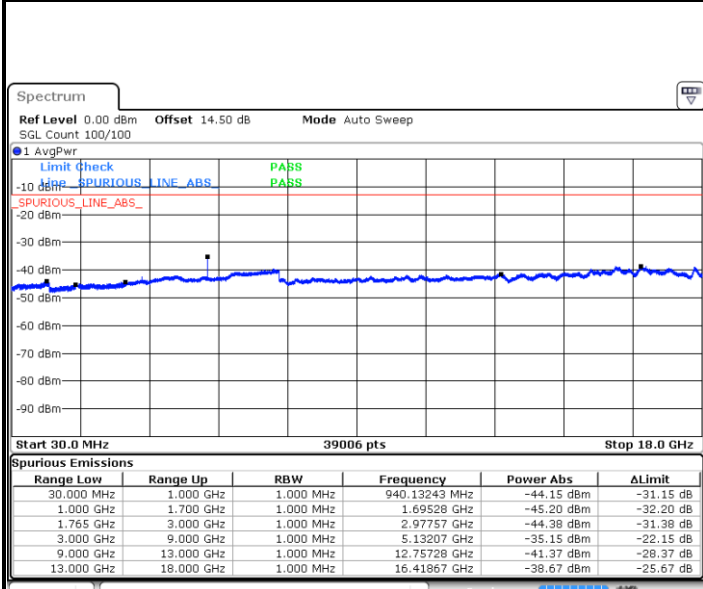

LTE Band 4 / 5MHz

Lowest Channel / QPSK

Lowest Channel / 16QAM

Date: 1.MAY.2019 17:27:55

Date: 1.MAY.2019 17:28:50

Middle Channel / QPSK

Middle Channel / 16QAM

Date: 1.MAY.2019 17:30:23

Date: 1.MAY.2019 17:31:18

LTE Band 4 / 5MHz

Highest Channel / QPSK

Date: 1.MAY.2019 17:37:25

Highest Channel / 16QAM

Date: 1.MAY.2019 17:38:20

LTE Band 4 / 10MHz

Lowest Channel / QPSK

Date: 1.MAY.2019 17:47:00

Lowest Channel / 16QAM

Date: 1.MAY.2019 17:47:55

LTE Band 4 / 10MHz

Middle Channel / QPSK

Middle Channel / 16QAM

Date: 1.MAY.2019 17:49:29

Date: 1.MAY.2019 17:50:24

Highest Channel / QPSK

Highest Channel / 16QAM

Date: 1.MAY.2019 17:56:32

Date: 1.MAY.2019 17:57:26

LTE Band 4 / 15MHz

Lowest Channel / QPSK

Lowest Channel / 16QAM

Date: 1.MAY.2019 18:09:02