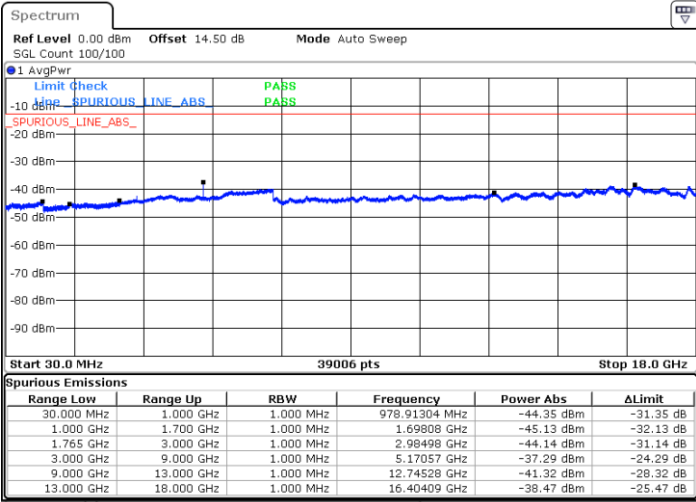

LTE Band 4 / 20MHz

Middle Channel / QPSK

Middle Channel / 16QAM

Date: 1.MAY.2019 18:30:20

Date: 1.MAY.2019 18:31:15