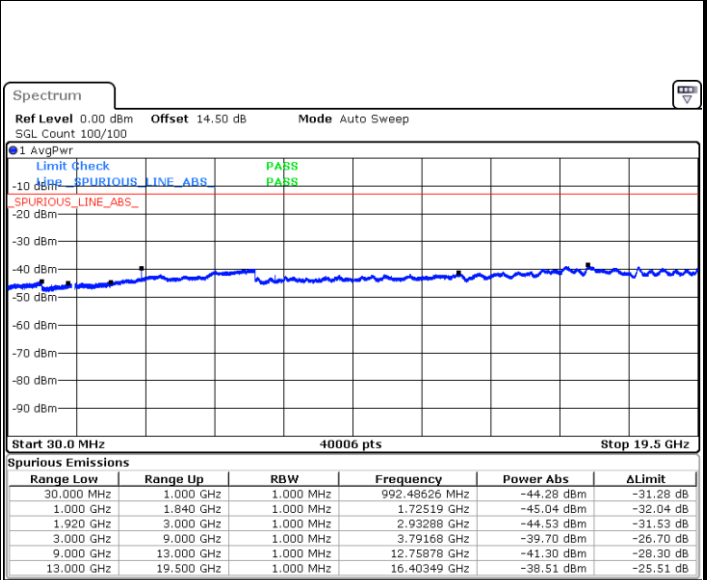

LTE Band 2 / 15MHz

Lowest Channel / QPSK

Lowest Channel / 16QAM

Date: 1.MAY.2019 14:24:17

Date: 1.MAY.2019 14:25:12

Middle Channel / QPSK

Middle Channel / 16QAM

Date: 1.MAY.2019 14:26:47

Date: 1.MAY.2019 14:27:42

LTE Band 2 / 15MHz

Highest Channel / QPSK

Date: 1.MAY.2019 14:33:50

Highest Channel / 16QAM

Date: 1.MAY.2019 14:34:45

LTE Band 2 / 20MHz

Lowest Channel / QPSK

Date: 1.MAY.2019 14:42:10

Lowest Channel / 16QAM

Date: 1.MAY.2019 14:43:05

LTE Band 2 / 20MHz

Middle Channel / QPSK

Middle Channel / 16QAM

Date: 1.MAY.2019 14:44:39

Date: 1.MAY.2019 14:45:34

Highest Channel / QPSK

Highest Channel / 16QAM

Date: 1.MAY.2019 14:51:42

Date: 1.MAY.2019 14:52:37

LTE Band 4 / 1.4MHz

Lowest Channel / QPSK

Lowest Channel / 16QAM

Date: 1.MAY.2019 16:50:10