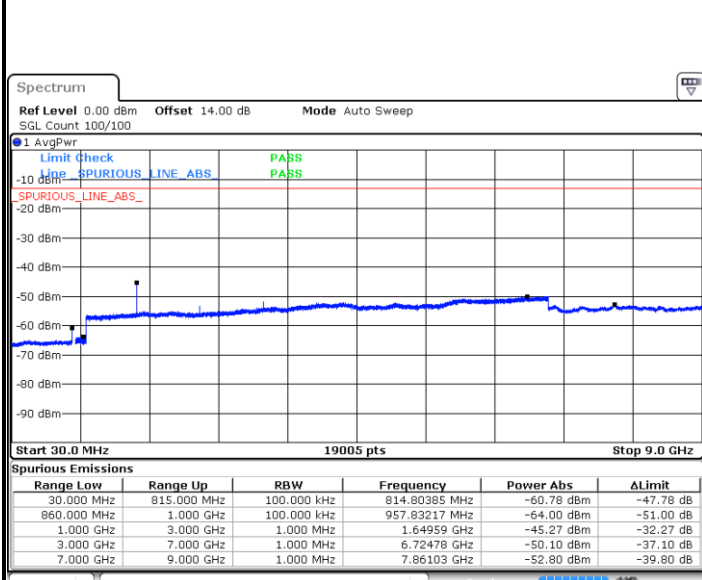

Highest Channel / QPSK

Highest Channel / 16QAM

Date: 5 MAY.2019 14:18:55

Date: 5 MAY.2019 14:19:50

LTE Band 5 / 5MHz

Lowest Channel / QPSK

Lowest Channel / 16QAM

Date: 5.MAY.2019 14:48:16

Date: 5.MAY.2019 14:49:10

Middle Channel / QPSK

Middle Channel / 16QAM

Date: 5.MAY.2019 14:50:44

Date: 5.MAY.2019 14:51:38

LTE Band 5 / 5MHz

Highest Channel / QPSK

Date: 5 MAY 2019 14:59:44

Highest Channel / 16QAM

Date: 5 MAY 2019 15:00:38

LTE Band 5 / 10MHz

Lowest Channel / QPSK

Date: 5 MAY 2019 15:16:53

Lowest Channel / 16QAM

Date: 5 MAY 2019 15:17:47

LTE Band 5 / 10MHz