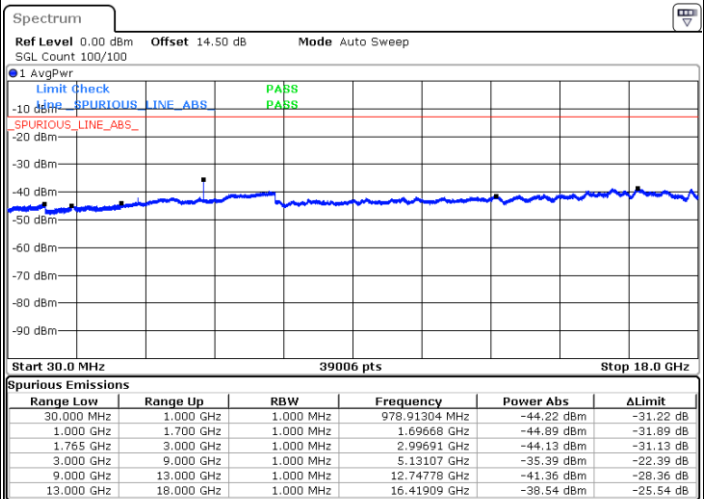

Date: 1.MAY.2019 16:51:04

Middle Channel / QPSK

Middle Channel / 16QAM

Date: 1.MAY.2019 16:52:37

Date: 1.MAY.2019 16:53:32

LTE Band 4 / 1.4MHz

Highest Channel / QPSK

Date: 1.MAY.2019 16:59:39

Highest Channel / 16QAM

Date: 1.MAY.2019 17:00:34

LTE Band 4 / 3MHz

Lowest Channel / QPSK

Date: 1.MAY.2019 17:08:03

Lowest Channel / 16QAM

Date: 1.MAY.2019 17:08:58

LTE Band 4 / 3MHz