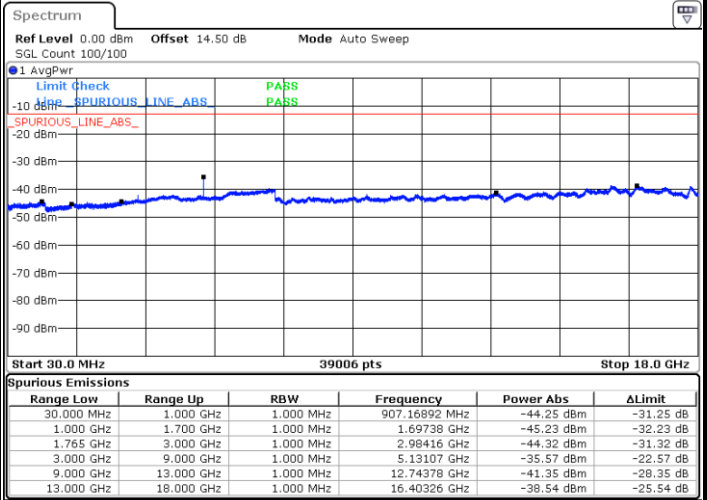

Date: 1.MAY.2019 14:42:10

Lowest Channel / 16QAM

Date: 1.MAY.2019 14:43:05

LTE Band 2 / 20MHz

Middle Channel / QPSK

Middle Channel / 16QAM

Date: 1.MAY.2019 14:44:39

Date: 1.MAY.2019 14:45:34

Highest Channel / QPSK

Highest Channel / 16QAM

Date: 1.MAY.2019 14:51:42

Date: 1.MAY.2019 14:52:37

LTE Band 4 / 1.4MHz

Lowest Channel / QPSK

Lowest Channel / 16QAM

Date: 1.MAY.2019 16:50:10

Date: 1.MAY.2019 16:51:04

Middle Channel / QPSK

Middle Channel / 16QAM

Date: 1.MAY.2019 16:52:37

Date: 1.MAY.2019 16:53:32

LTE Band 4 / 1.4MHz

Highest Channel / QPSK

Date: 1.MAY.2019 16:59:39

Highest Channel / 16QAM

Date: 1.MAY.2019 17:00:34

LTE Band 4 / 3MHz

Lowest Channel / QPSK

Date: 1.MAY.2019 17:08:03

Lowest Channel / 16QAM

Date: 1.MAY.2019 17:08:58

LTE Band 4 / 3MHz