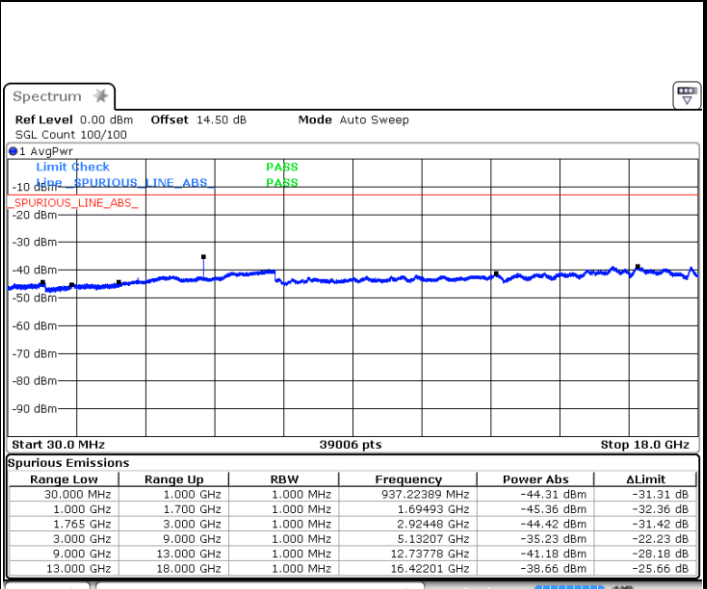

LTE Band 4 / 5MHz

Lowest Channel / QPSK

Lowest Channel / 16QAM

Date: 1.MAY.2019 17:27:55

Date: 1.MAY.2019 17:28:50

Middle Channel / QPSK

Middle Channel / 16QAM

Date: 1.MAY.2019 17:30:23

Date: 1.MAY.2019 17:31:18

LTE Band 4 / 5MHz

Highest Channel / QPSK

Date: 1.MAY.2019 17:37:25

Highest Channel / 16QAM

Date: 1.MAY.2019 17:38:20

LTE Band 4 / 10MHz

Lowest Channel / QPSK

Date: 1.MAY.2019 17:47:00

Lowest Channel / 16QAM

Date: 1.MAY.2019 17:47:55

LTE Band 4 / 10MHz

Middle Channel / QPSK

Middle Channel / 16QAM

Date: 1.MAY.2019 17:49:29

Date: 1.MAY.2019 17:50:24

Highest Channel / QPSK

Highest Channel / 16QAM

Date: 1.MAY.2019 17:56:32

Date: 1.MAY.2019 17:57:26

LTE Band 4 / 15MHz

Lowest Channel / QPSK

Lowest Channel / 16QAM

Date: 1.MAY.2019 18:09:02