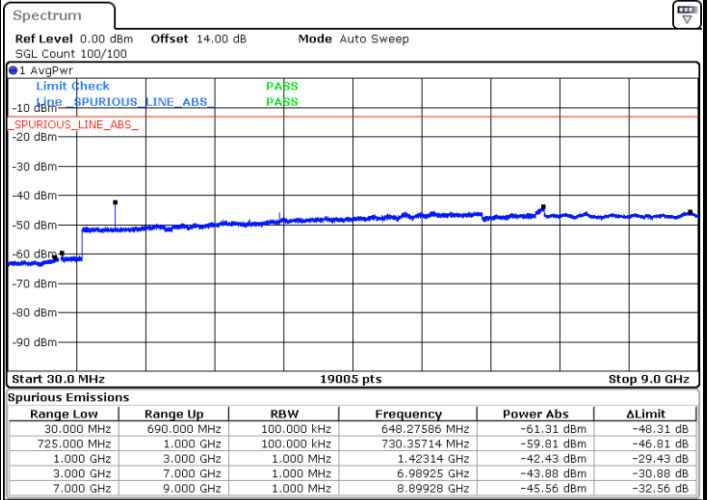

Highest Channel / QPSK

Date: 2.MAY.2019 19:06:41

Highest Channel / 16QAM

Date: 2.MAY.2019 19:07:37

LTE Band 12 / 5MHz

Lowest Channel / QPSK

Lowest Channel / 16QAM

Date: 2.MAY.2019 19:13:53

Date: 2.MAY.2019 19:14:49

Middle Channel / QPSK

Middle Channel / 16QAM

Date: 2.MAY.2019 19:16:26

Date: 2.MAY.2019 19:17:22

LTE Band 12 / 5MHz

Highest Channel / QPSK

Date: 2.MAY.2019 19:23:37

Highest Channel / 16QAM

Date: 2.MAY.2019 19:24:34

LTE Band 12 / 10MHz

Lowest Channel / QPSK

Date: 2.MAY.2019 19:30:49

Lowest Channel / 16QAM

Date: 2.MAY.2019 19:31:44