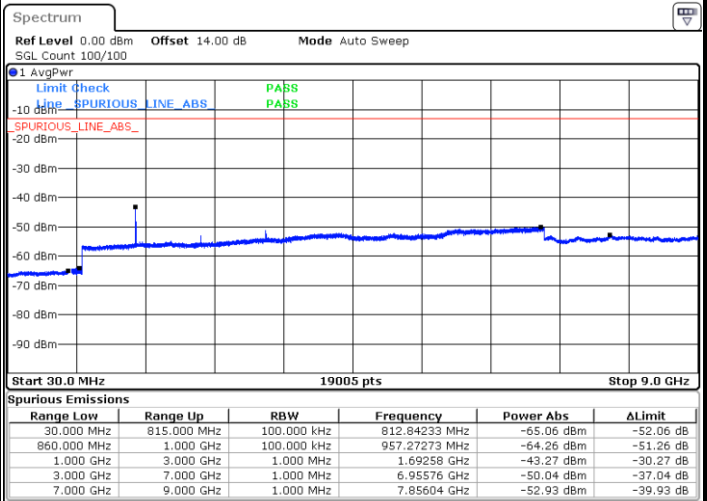

Date: 5 MAY.2019 11:34:48

LTE Band 5 / 1.4MHz

Highest Channel / QPSK

Date: 5.MAY.2019 11:42:55

Highest Channel / 16QAM

Date: 5.MAY.2019 11:43:49

LTE Band 5 / 3MHz

Lowest Channel / QPSK

Date: 5.MAY.2019 14:07:21

Lowest Channel / 16QAM

Date: 5.MAY.2019 14:08:16

LTE Band 5 / 3MHz

Middle Channel / QPSK

Middle Channel / 16QAM

Date: 5 MAY.2019 14:09:51

Date: 5 MAY.2019 14:10:45

Highest Channel / QPSK

Highest Channel / 16QAM

Date: 5 MAY.2019 14:18:55

Date: 5 MAY.2019 14:19:50

LTE Band 5 / 5MHz

Lowest Channel / QPSK

Lowest Channel / 16QAM

Date: 5.MAY.2019 14:48:16