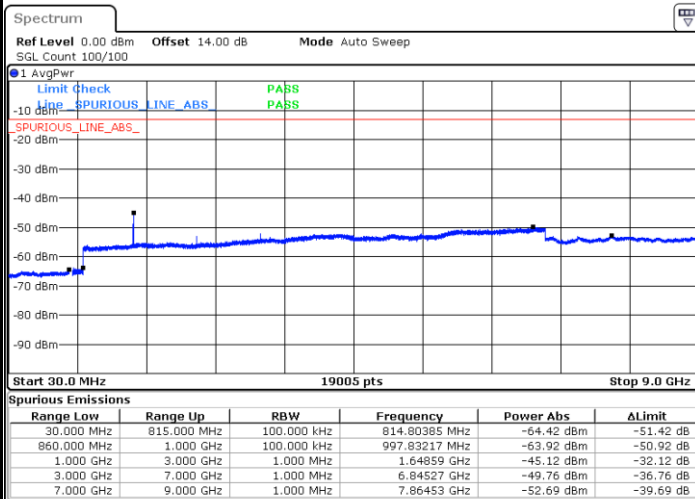

LTE Band 5 / 1.4MHz

Lowest Channel / QPSK

Lowest Channel / 16QAM

Date: 5 MAY.2019 11:31:26

Date: 5 MAY.2019 11:32:21

Middle Channel / QPSK

Middle Channel / 16QAM

Date: 5 MAY.2019 11:33:54

Date: 5 MAY.2019 11:34:48

LTE Band 5 / 1.4MHz

Highest Channel / QPSK

Date: 5.MAY.2019 11:42:55

Highest Channel / 16QAM

Date: 5.MAY.2019 11:43:49

LTE Band 5 / 3MHz

Lowest Channel / QPSK

Date: 5.MAY.2019 14:07:21

Lowest Channel / 16QAM

Date: 5.MAY.2019 14:08:16

LTE Band 5 / 3MHz

Middle Channel / QPSK

Middle Channel / 16QAM

Date: 5 MAY.2019 14:09:51

Date: 5 MAY.2019 14:10:45