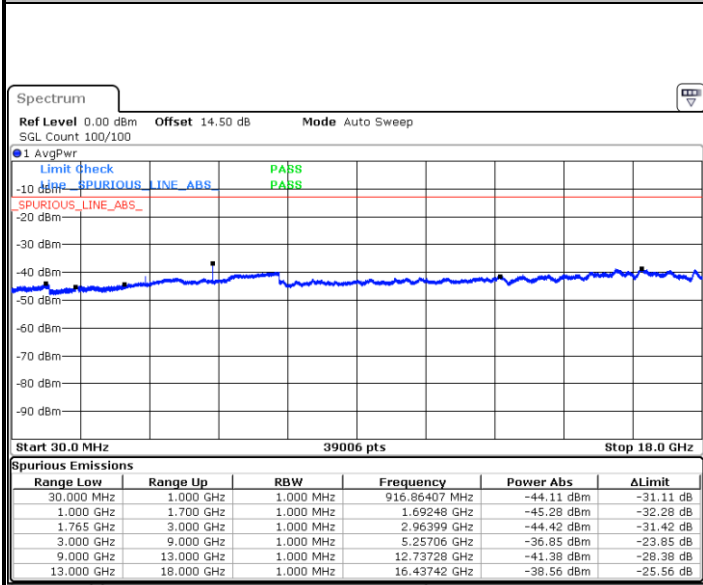

Highest Channel / 16QAM

Date: 1.MAY.2019 17:00:34

LTE Band 4 / 3MHz

Lowest Channel / QPSK

Date: 1.MAY.2019 17:08:03

Lowest Channel / 16QAM

Date: 1.MAY.2019 17:08:58

LTE Band 4 / 3MHz

Middle Channel / QPSK

Date: 1.MAY.2019 17:10:31

Middle Channel / 16QAM

Date: 1.MAY.2019 17:11:25

Highest Channel / QPSK

Date: 1.MAY.2019 17:17:34

Highest Channel / 16QAM

Date: 1.MAY.2019 17:18:29

LTE Band 4 / 5MHz

Lowest Channel / QPSK

Lowest Channel / 16QAM

Date: 1.MAY.2019 17:27:55

Date: 1.MAY.2019 17:28:50

Middle Channel / QPSK

Middle Channel / 16QAM

Date: 1.MAY.2019 17:30:23

Date: 1.MAY.2019 17:31:18

LTE Band 4 / 5MHz

Highest Channel / QPSK

Date: 1.MAY.2019 17:37:25

Highest Channel / 16QAM

Date: 1.MAY.2019 17:38:20

LTE Band 4 / 10MHz

Lowest Channel / QPSK