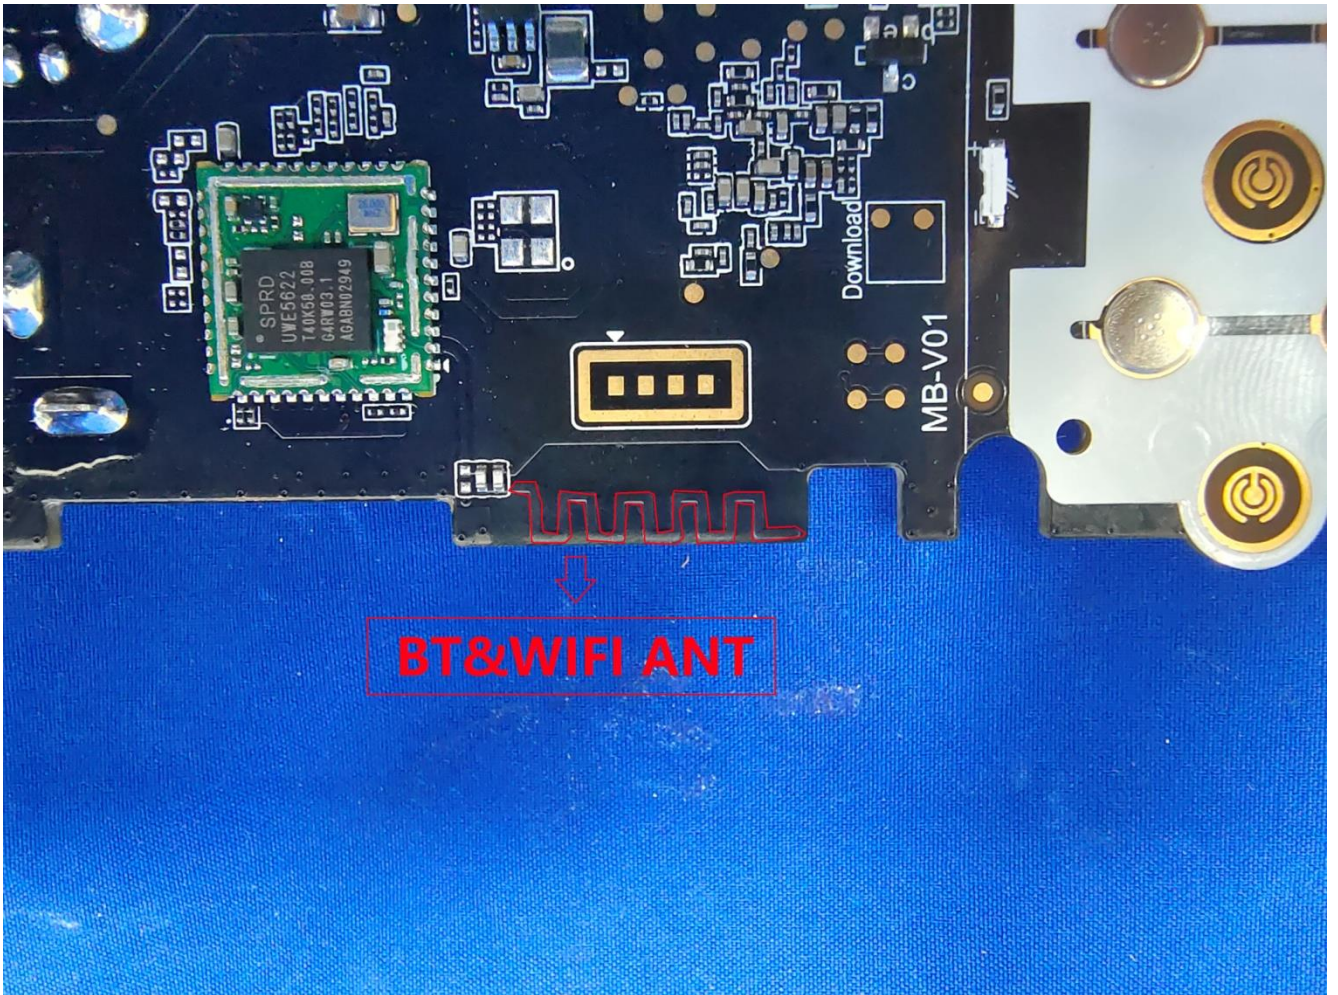

EUT Photos (Model:A80)

EUT Antenna Locations

SAR Test Setup Photos**Body**

Left side(0mm)