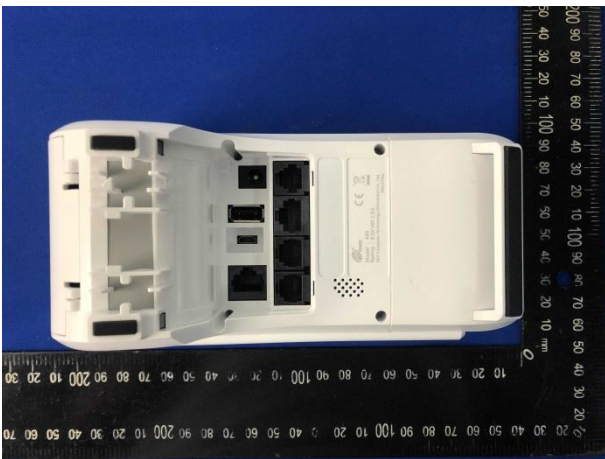

EUT Photos (Model: A80)

EUT Antenna Locations

SAR Test Setup Photos

Extremity

Front side (0mm)

Left side(0mm)