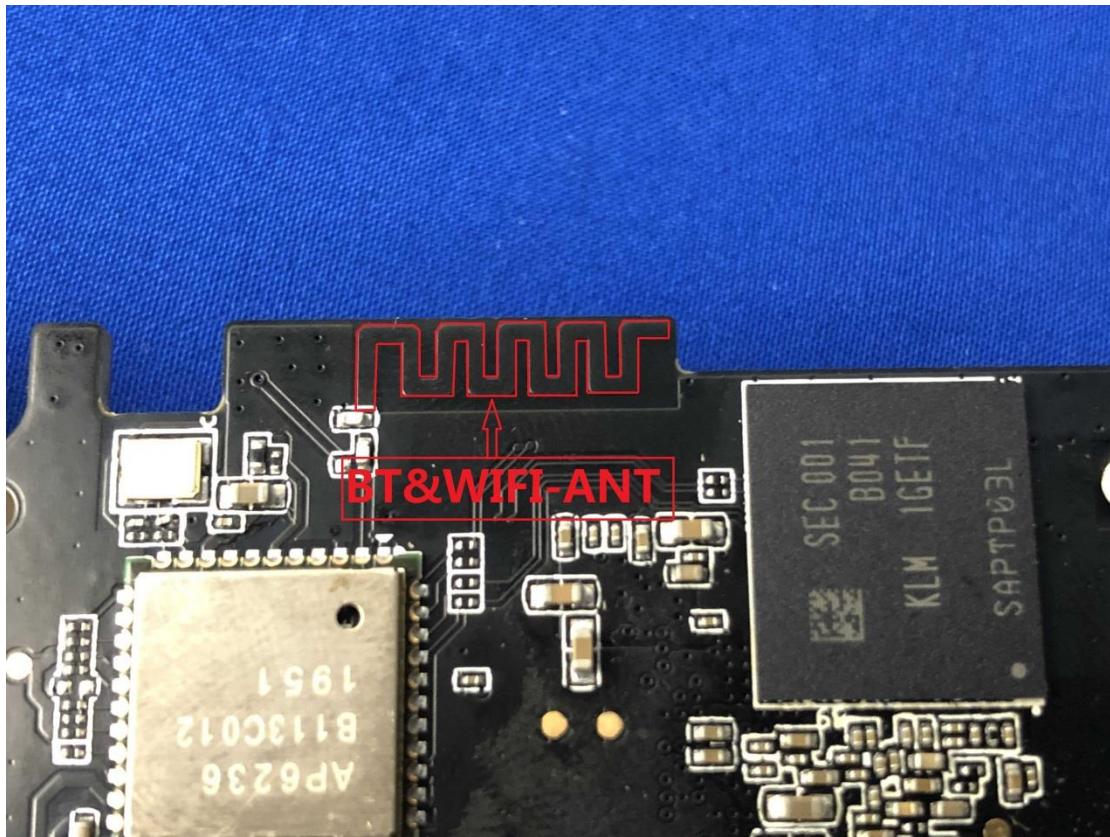

EUT Photos (Model: A80)

EUT Antenna Locations

SAR Test Setup Photos

Extremity

Front side (0mm)

Left side(0mm)