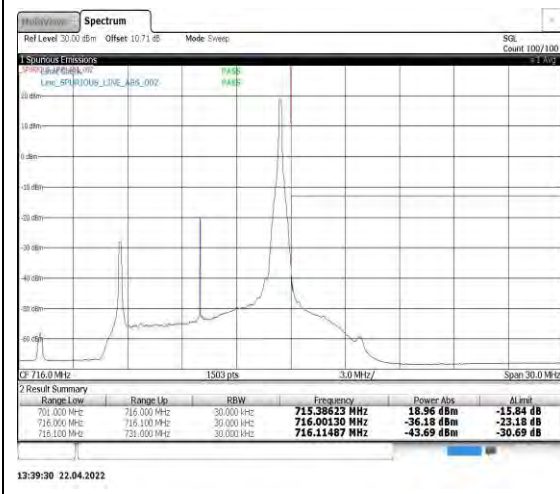

Band17-10MHz-QPSK-23780-1RB#0