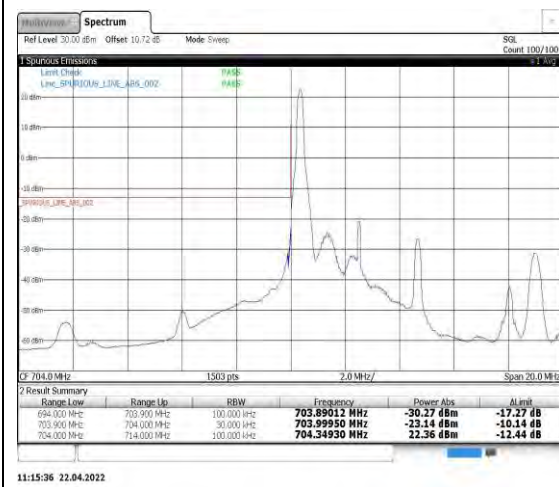

Band17-5MHz-QPSK-23825-1RB#24

11:15:36 22.04.2022

Band17-5MHz-16QAM-23755-1RB#0