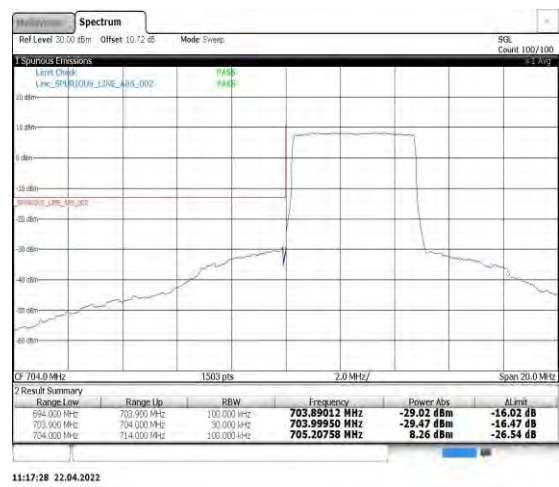

Band17-5MHz-QPSK-23825-25RB#0

11:17:28 22.04.2022