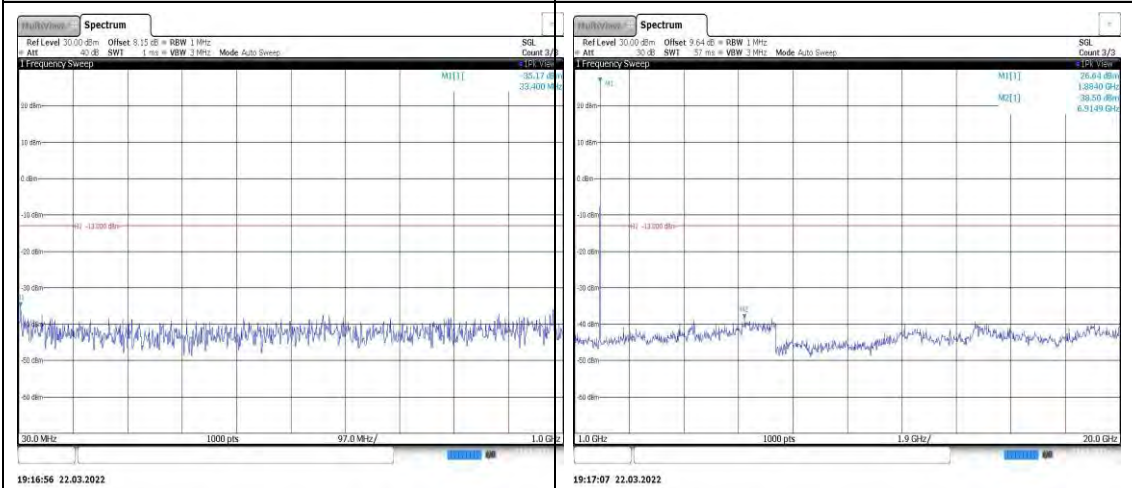

Band2-1.4MHz-QPSK-18900-1RB#0-Range
1:30~1000MHz

Band2-1.4MHz-QPSK-18900-1RB#0-Range2:
1000~20000MHz