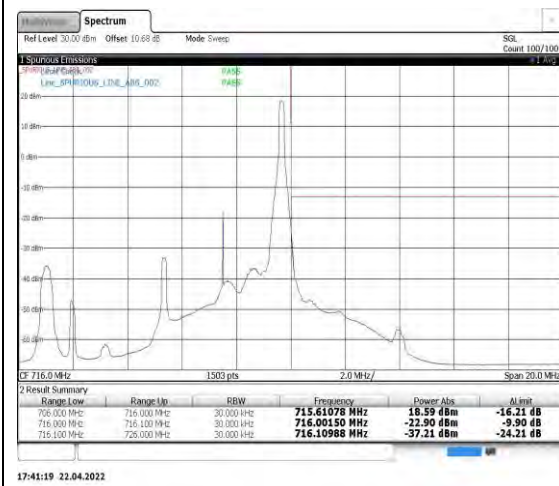

# LTE Band 17

11:14:42 22.04.2022

Band17-5MHz-QPSK-23755-1RB#0

11:16:34 22.04.2022

Band17-5MHz-QPSK-23755-25RB#0

17:41:19 22.04.2022

Band17-5MHz-QPSK-23825-1RB#24

17:23:13 22.04.2022