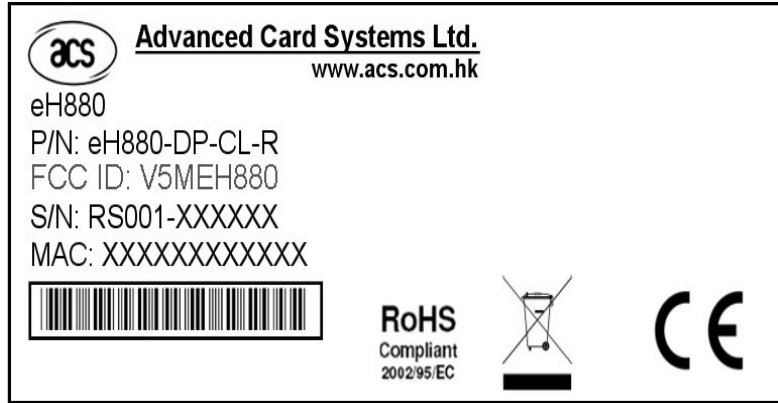

EXHIBIT A - FCC ID LABELING AND LOCATION

FCC ID Label

FCC ID Label Location

Label here

Model: eH880-DP-CF

Model: eH880-DP-CL

The label shown shall be permanently affixed at a conspicuous location on the device and be readily visible to the user at the time purchase (Labeling requirements per 2.925)