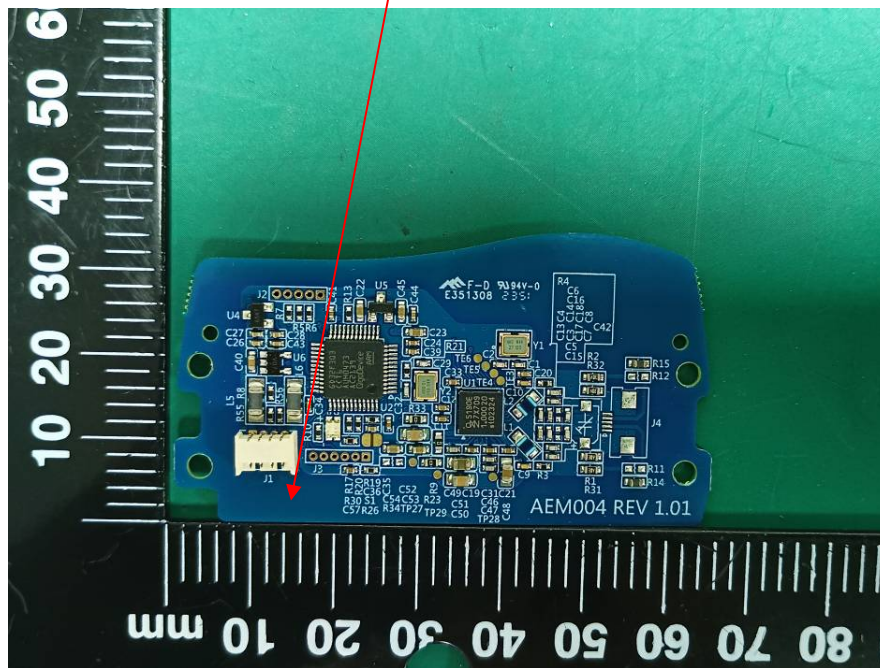

EXHIBIT A - FCC ID LABEL AND LOCATION

FCC ID Label

FCC ID: V5MAEM004
HVIN: AEM004
IC: 7710A-AEM004

FCC ID Label Location Information

The label shown shall be permanently affixed at a conspicuous location on the device and be readily visible to the user at the time purchase (Labeling requirements per 2.925)