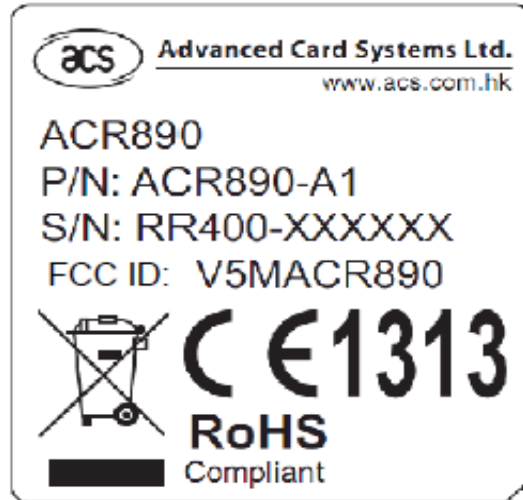

EXHIBIT A - FCC ID LABEL AND LOCATION

FCC ID Label

FCC ID Label Location Information

Label Here

The label shown shall be permanently affixed at a conspicuous location on the device and be readily visible to the user at the time purchase (Labeling requirements per 2.925)