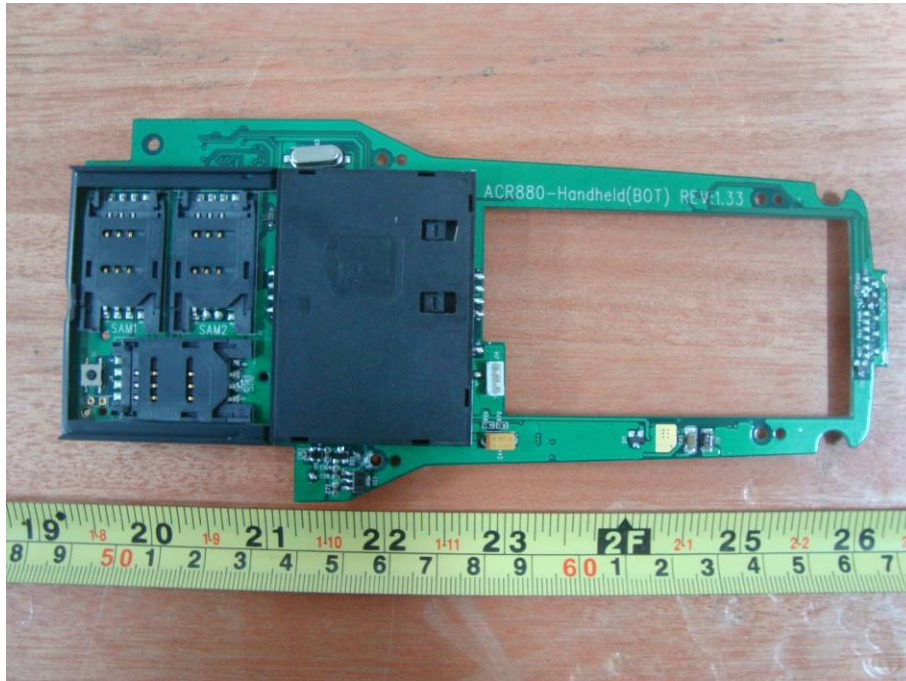

EXHIBIT C - EUT INTERNAL PHOTOGRAPHS

EUT – Handheld Removed Battery View

EUT – Handheld Removed Card View

EUT – Handheld Removed Keypad Board View

EUT – Handheld Cover off View

EUT – Handheld Top Main Board with A880 CPU Board Front View

EUT – Handheld Top Main Board Front View

EUT – Handheld Top Main Board Rear View

EUT – Handheld Bottom Main Board Front View

EUT – Handheld Bottom Main Board Rear View

EUT – Handheld LCD Top View

EUT – Handheld LCD Bottom View

EUT – Handheld LCD Board Top View

EUT – Handheld LCD Board Bottom View

EUT – Handheld Sensor Board Top View

EUT – Handheld Sensor Board Bottom View

EUT – Handheld CPU Board Top View

EUT – Handheld CPU Board Bottom View

EUT – Handheld Battery View

EUT – Cradle Cover off View

EUT – Cradle Main Board Top View

EUT – Cradle Main Board Bottom View

EUT – Cradle Connect Port Top View

EUT – Cradle Connect Port Bottom View