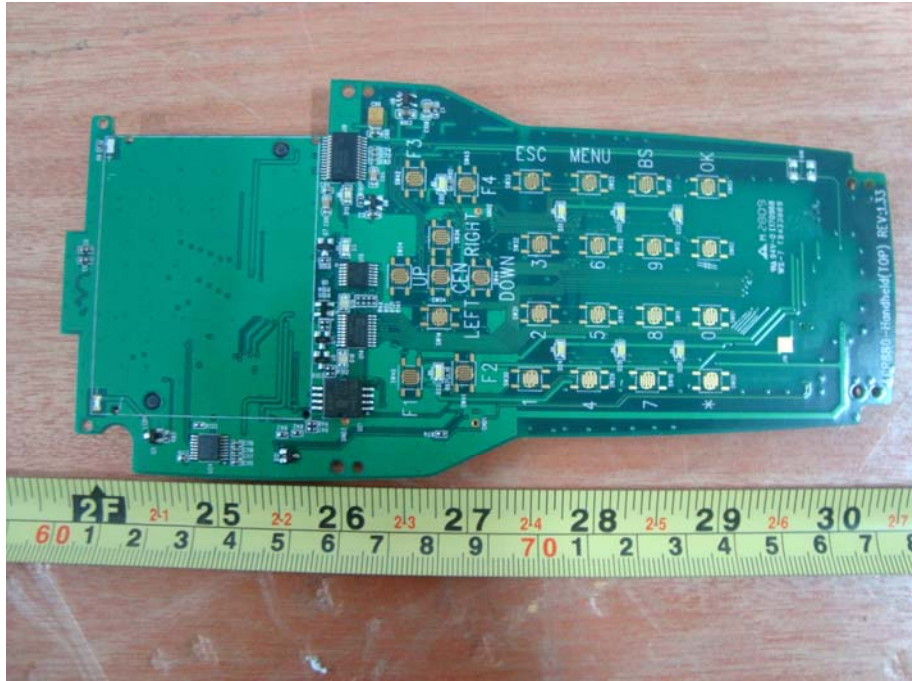

EXHIBIT C - EUT INTERNAL PHOTOGRAPHS

EUT – Handheld Removed Battery View

EUT – Handheld Removed Card View

EUT – Handheld Removed Keypad Board View

EUT – Handheld Cover off View

EUT – Handheld Top Main Board with A880 CPU Board Front View

EUT – Handheld Top Main Board Front View

EUT – Handheld Top Main Board Rear View

EUT – Handheld Bottom Main Board Front View

EUT – Handheld Bottom Main Board Rear View

EUT – Handheld LCD Top View

EUT – Handheld LCD Bottom View

EUT – Handheld LCD Board Top View

EUT – Handheld LCD Board Bottom View

EUT – Handheld Sensor Board Top View

EUT – Handheld Sensor Board Bottom View

EUT – Handheld CPU Board Top View

EUT – Handheld CPU Board Bottom View

EUT – Handheld Battery View

EUT – Cradle Cover off View

EUT – Cradle Main Board Top View

EUT – Cradle Main Board Bottom View

EUT – Cradle Connect Port Top View

EUT – Cradle Connect Port Bottom View