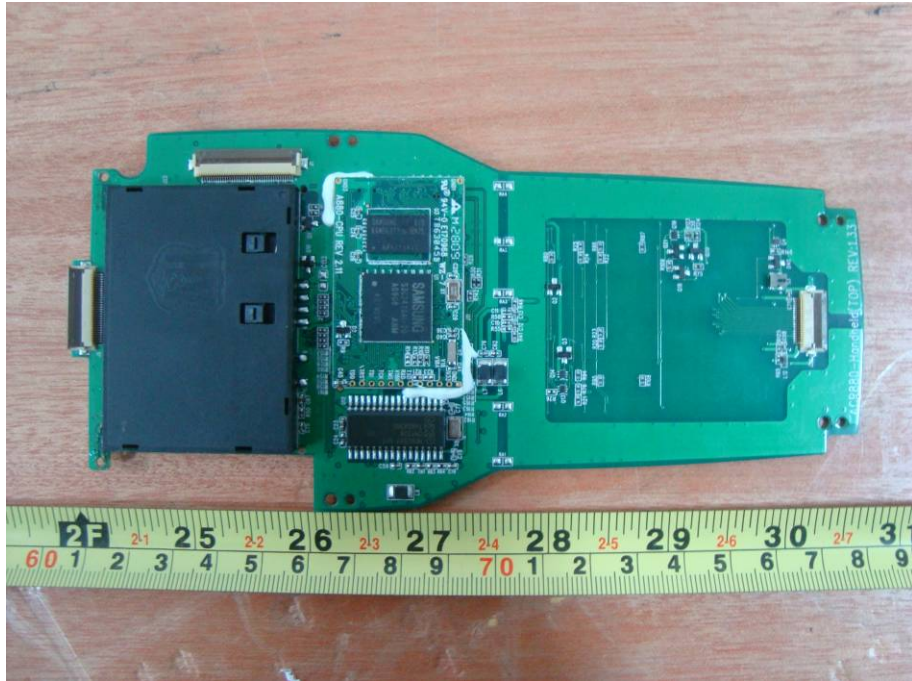

EXHIBIT C - EUT INTERNAL PHOTOGRAPHS

EUT – Handheld Removed Battery View

EUT – Handheld Removed Card View

EUT – Handheld Removed Keypad Board View

EUT – Handheld Cover off View

EUT – Handheld Top Main Board with A880 CPU Board Front View

EUT – Handheld Top Main Board Front View

EUT – Handheld Top Main Board Rear View

EUT – Handheld Bottom Main Board Front View

EUT – Handheld Bottom Main Board Rear View

EUT – Handheld LCD Top View

EUT – Handheld LCD Bottom View

EUT – Handheld LCD Board Top View

EUT – Handheld LCD Board Bottom View

EUT – Handheld Sensor Board Top View

EUT – Handheld Sensor Board Bottom View

EUT – Handheld CPU Board Top View

EUT – Handheld CPU Board Bottom View

EUT – Handheld Battery View

EUT – Cradle Cover off View

EUT – Cradle Main Board Top View

EUT – Cradle Main Board Bottom View

EUT – Cradle Connect Port Top View

EUT – Cradle Connect Port Bottom View