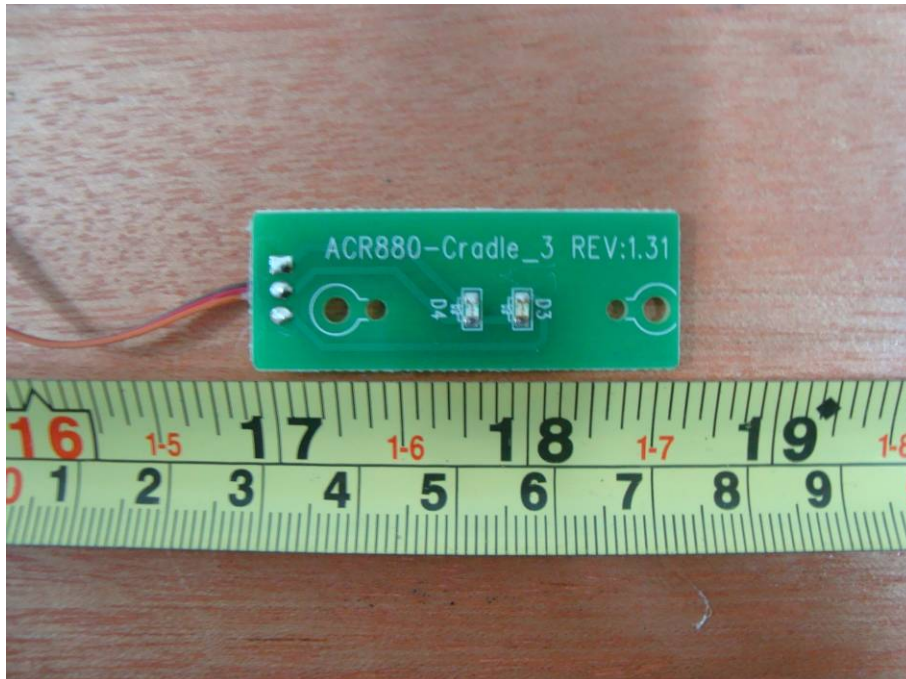

EXHIBIT C - EUT INTERNAL PHOTOGRAPHS

EUT – Handheld Removed Battery View

EUT – Handheld Removed Card View

EUT – Handheld Removed Keypad Board View

EUT – Handheld Cover off View

EUT – Handheld Top Main Board with A880 CPU Board Front View

EUT – Handheld Top Main Board Front View

EUT – Handheld Top Main Board Rear View

EUT – Handheld Bottom Main Board Front View

EUT – Handheld Bottom Main Board Rear View

EUT – Handheld LCD Top View

EUT – Handheld LCD Bottom View

EUT – Handheld LCD Board Top View

EUT – Handheld LCD Board Bottom View

EUT – Handheld Sensor Board Top View

EUT – Handheld Sensor Board Bottom View

EUT – Handheld CPU Board Top View

EUT – Handheld CPU Board Bottom View

EUT – Handheld Battery View

EUT – Cradle Cover off View

EUT – Cradle Main Board Top View

EUT – Cradle Main Board Bottom View

EUT – Cradle Connect Port Top View

EUT – Cradle Connect Port Bottom View