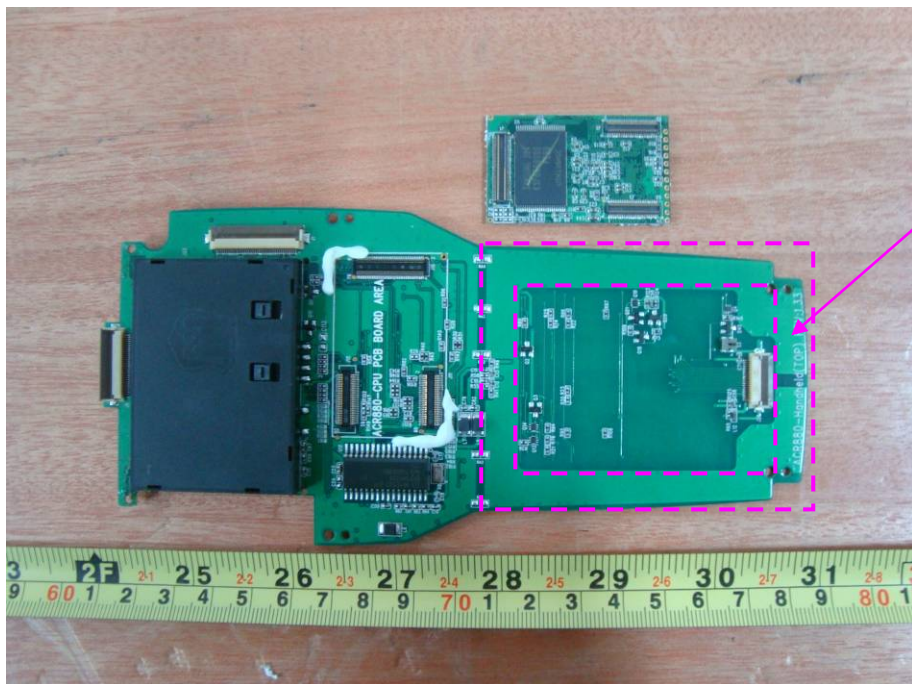

EXHIBIT C - EUT INTERNAL PHOTOGRAPHS

EUT – Handheld Removed Battery View

EUT – Handheld Removed Card View

EUT – Handheld Removed Keypad Board View

EUT – Handheld Cover off View

EUT – Handheld Top Main Board with A880 CPU Board Front View

EUT – Handheld Top Main Board Front View

EUT – Handheld Top Main Board Rear View

EUT – Handheld Bottom Main Board Front View

EUT – Handheld Bottom Main Board Rear View

EUT – Handheld LCD Top View

EUT – Handheld LCD Bottom View

EUT – Handheld LCD Board Top View

EUT – Handheld LCD Board Bottom View

EUT – Handheld Sensor Board Top View

EUT – Handheld Sensor Board Bottom View

EUT – Handheld CPU Board Top View

EUT – Handheld CPU Board Bottom View

EUT – Handheld Battery View

EUT – Cradle Cover off View

EUT – Cradle Main Board Top View

EUT – Cradle Main Board Bottom View

EUT – Cradle Connect Port Top View

EUT – Cradle Connect Port Bottom View