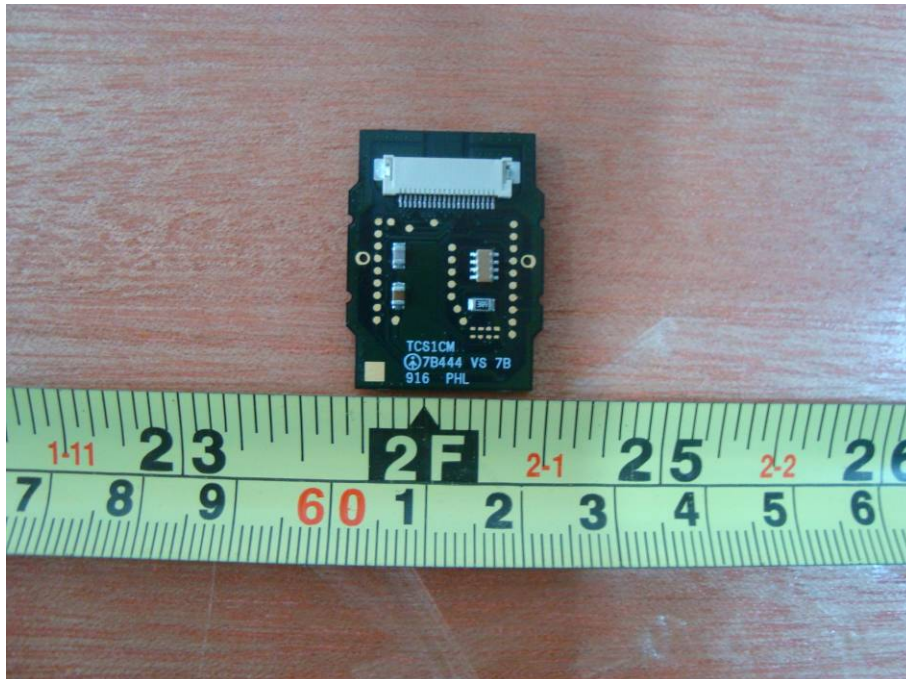

EXHIBIT C - EUT INTERNAL PHOTOGRAPHS

EUT – Handheld Removed Battery View

EUT – Handheld Removed Card View

EUT – Handheld Removed Keypad Board View

EUT – Handheld Cover off View

EUT – Handheld Top Main Board with A880 CPU Board Front View

EUT – Handheld Top Main Board Front View

EUT – Handheld Top Main Board Rear View

EUT – Handheld Bottom Main Board Front View

EUT – Handheld Bottom Main Board Rear View

EUT – Handheld LCD Top View

EUT – Handheld LCD Bottom View

EUT – Handheld LCD Board Top View

EUT – Handheld LCD Board Bottom View

EUT – Handheld Sensor Board Top View

EUT – Handheld Sensor Board Bottom View

EUT – Handheld CPU Board Top View

EUT – Handheld CPU Board Bottom View

EUT – Handheld Battery View

EUT – Cradle Cover off View

EUT – Cradle Main Board Top View

EUT – Cradle Main Board Bottom View

EUT – Cradle Connect Port Top View

EUT – Cradle Connect Port Bottom View