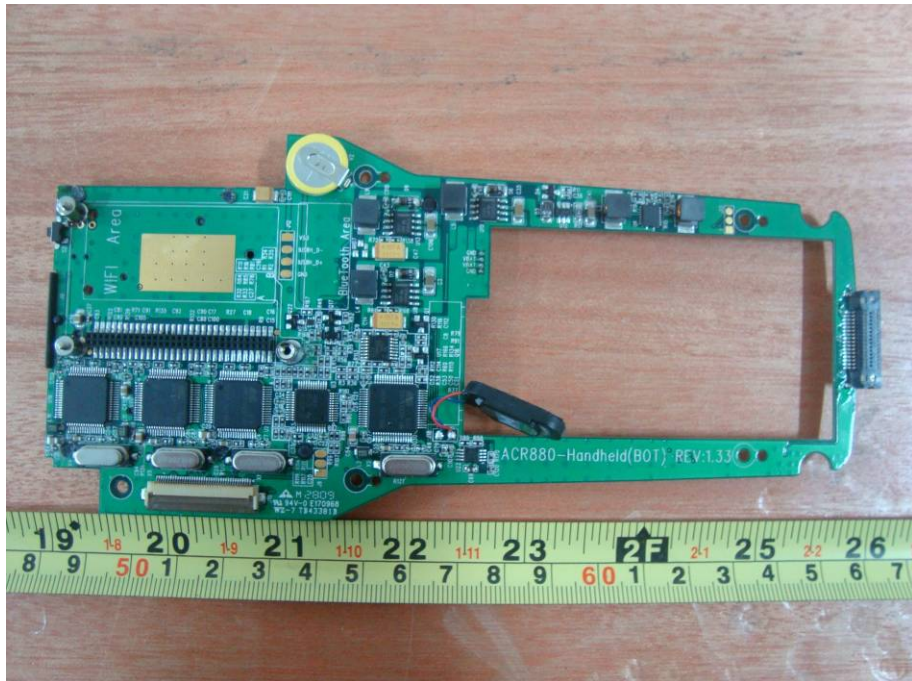

EXHIBIT C - EUT INTERNAL PHOTOGRAPHS

EUT – Handheld Removed Battery View

EUT – Handheld Removed Card View

EUT – Handheld Removed Keypad Board View

EUT – Handheld Cover off View

EUT – Handheld Top Main Board with A880 CPU Board Front View

EUT – Handheld Top Main Board Front View

EUT – Handheld Top Main Board Rear View

EUT – Handheld Bottom Main Board Front View

EUT – Handheld Bottom Main Board Rear View

EUT – Handheld LCD Top View

EUT – Handheld LCD Bottom View

EUT – Handheld LCD Board Top View

EUT – Handheld LCD Board Bottom View

EUT – Handheld Sensor Board Top View

EUT – Handheld Sensor Board Bottom View

EUT – Handheld CPU Board Top View

EUT – Handheld CPU Board Bottom View

EUT – Handheld Battery View

EUT – Cradle Cover off View

EUT – Cradle Main Board Top View

EUT – Cradle Main Board Bottom View

EUT – Cradle Connect Port Top View

EUT – Cradle Connect Port Bottom View