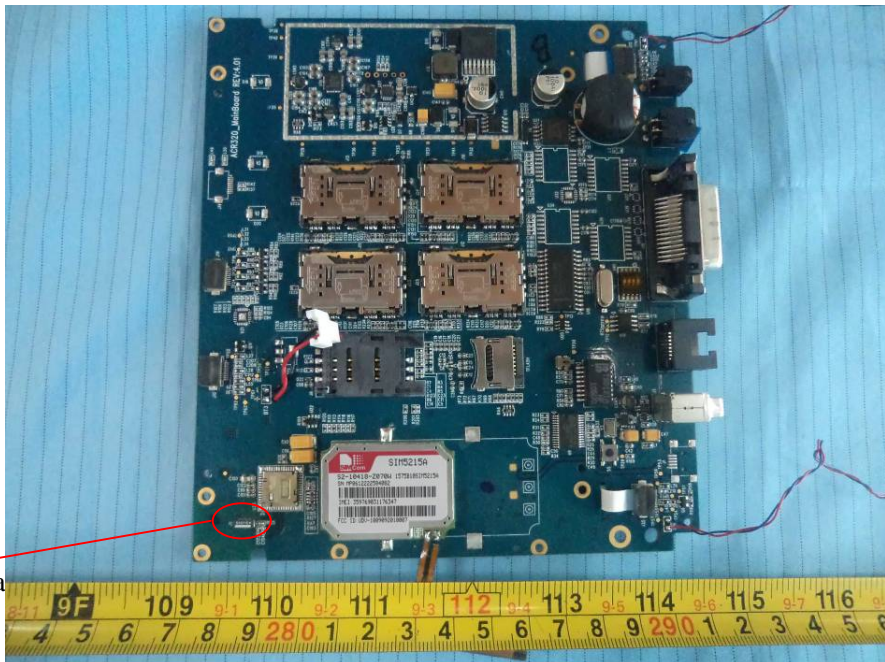

EXHIBIT C - EUT INTERNAL PHOTOGRAPHS

EUT – Battery off View

EUT – Cover off View 1

GSM Antenna

13.56MHz
Antenna

EUT – Cover off View 2

EUT – Main Board Top View

Wi-Fi Antenna

EUT – Main Board Bottom View

EUT – Main Board Bottom Shielding off View

EUT – Keyboard Top View

EUT – Keyboard Bottom View

EUT – LED Board Top View

EUT – LED Board Bottom View

EUT – GPS Board Top View

EUT – GPS Board Bottom View

EUT – Contactless Board Top View

EUT – Contactless Board Bottom View

EUT – Display Top View

EUT – Display Bottom View

EUT – Display Cover off View

EUT – Display Board Top View

EUT – Display Board Bottom View