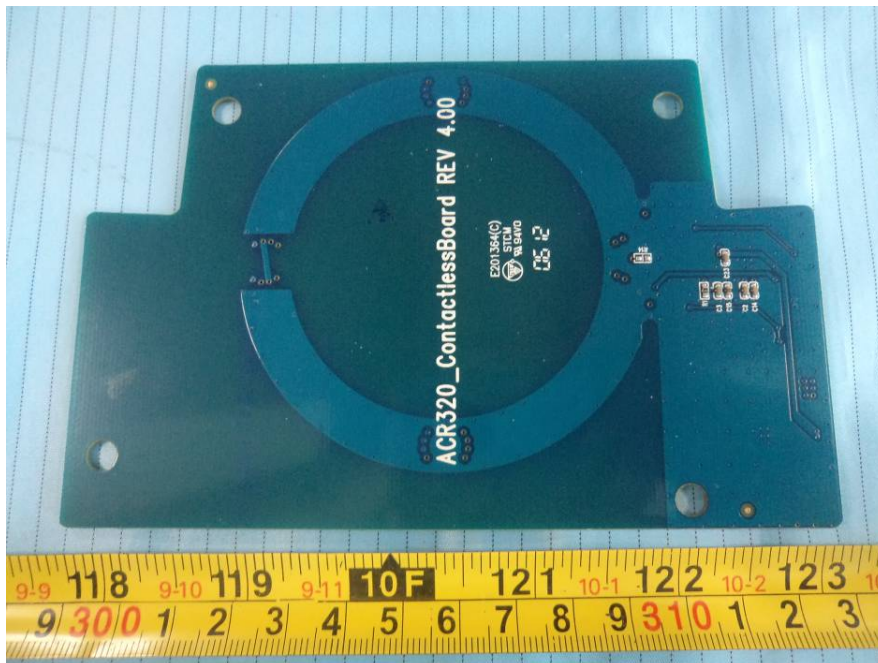

EXHIBIT C - EUT INTERNAL PHOTOGRAPHS

EUT – Battery off View

EUT – Cover off View 1

GSM Antenna

13.56MHz
Antenna

EUT – Cover off View 2

EUT – Main Board Top View

Wi-Fi Antenna

EUT – Main Board Bottom View

EUT – Main Board Bottom Shielding off View

EUT – Keyboard Top View

EUT – Keyboard Bottom View

EUT – LED Board Top View

EUT – LED Board Bottom View

EUT – GPS Board Top View

EUT – GPS Board Bottom View

EUT – Contactless Board Top View

EUT – Contactless Board Bottom View

EUT – Display Top View

EUT – Display Bottom View

EUT – Display Cover off View

EUT – Display Board Top View

EUT – Display Board Bottom View