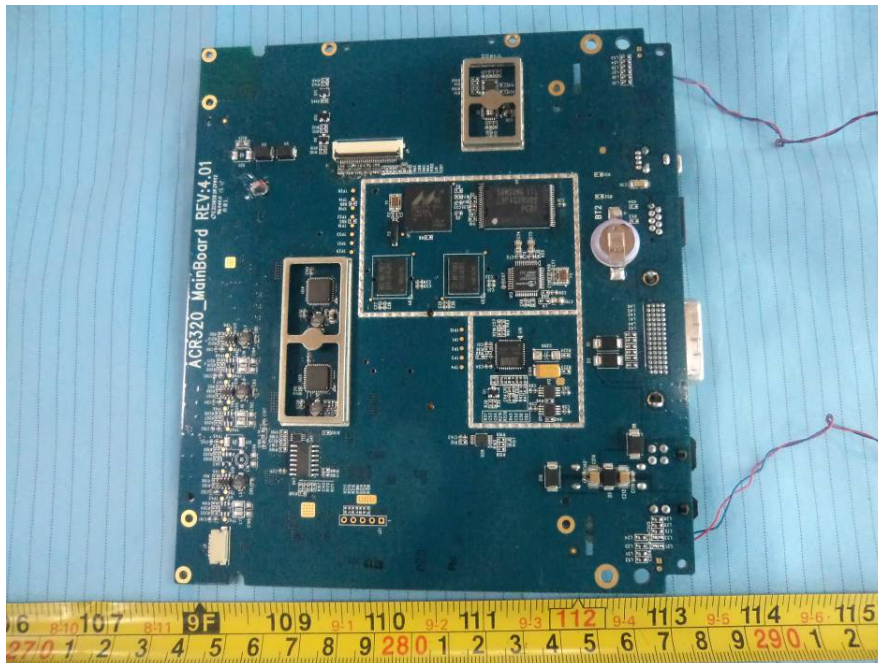

EXHIBIT C - EUT INTERNAL PHOTOGRAPHS

EUT – Battery off View

EUT – Cover off View 1

GSM Antenna

13.56MHz
Antenna

EUT – Cover off View 2

EUT – Main Board Top View

Wi-Fi Antenna

EUT – Main Board Bottom View

EUT – Main Board Bottom Shielding off View

EUT – Keyboard Top View

EUT – Keyboard Bottom View

EUT – LED Board Top View

EUT – LED Board Bottom View

EUT – GPS Board Top View

EUT – GPS Board Bottom View

EUT – Contactless Board Top View

EUT – Contactless Board Bottom View

EUT – Display Top View

EUT – Display Bottom View

EUT – Display Cover off View

EUT – Display Board Top View

EUT – Display Board Bottom View