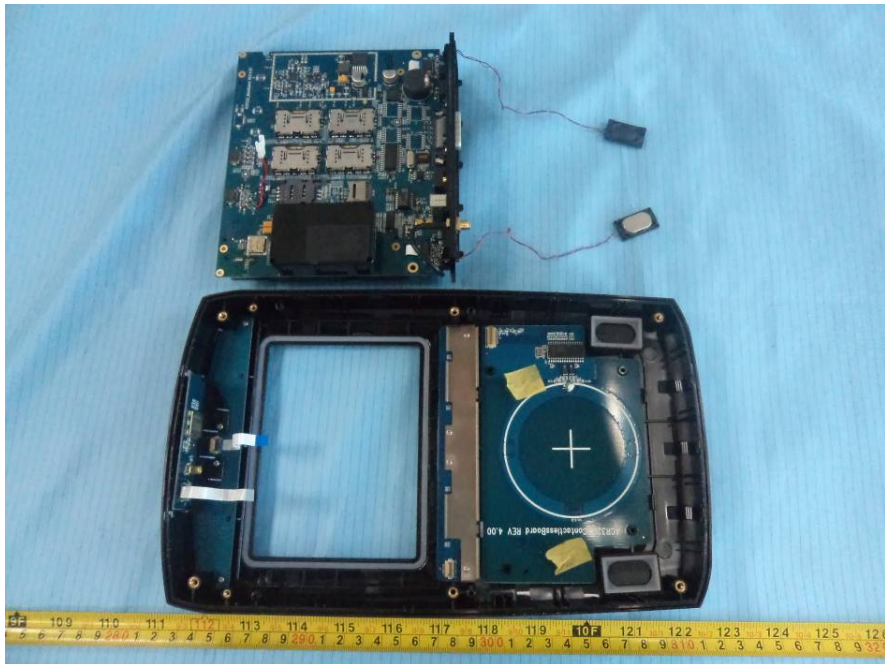

EXHIBIT C - EUT INTERNAL PHOTOGRAPHS

EUT – Battery off View

EUT – Cover off View 1

GSM Antenna

13.56MHz
Antenna

EUT – Cover off View 2

EUT – Main Board Top View

Wi-Fi Antenna

EUT – Main Board Bottom View

EUT – Main Board Bottom Shielding off View

EUT – Keyboard Top View

EUT – Keyboard Bottom View

EUT – LED Board Top View

EUT – LED Board Bottom View

EUT – GPS Board Top View

EUT – GPS Board Bottom View

EUT – Contactless Board Top View

EUT – Contactless Board Bottom View

EUT – Display Top View

EUT – Display Bottom View

EUT – Display Cover off View

EUT – Display Board Top View

EUT – Display Board Bottom View