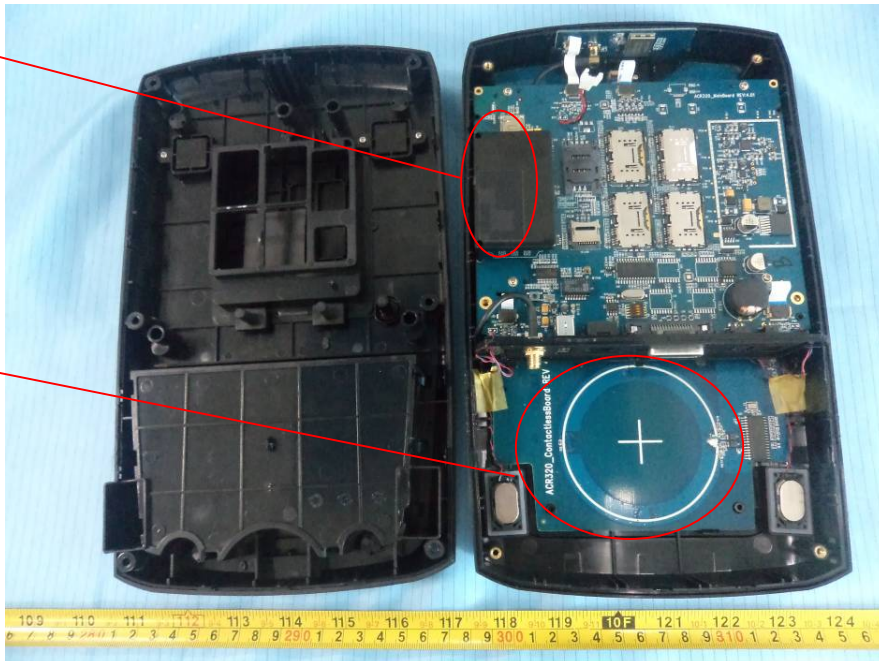

EXHIBIT C - EUT INTERNAL PHOTOGRAPHS

EUT – Battery off View

EUT – Cover off View 1

GSM Antenna

13.56MHz
Antenna

EUT – Cover off View 2

EUT – Main Board Top View

Wi-Fi Antenna

EUT – Main Board Bottom View

EUT – Main Board Bottom Shielding off View

EUT – Keyboard Top View

EUT – Keyboard Bottom View

EUT – LED Board Top View

EUT – LED Board Bottom View

EUT – GPS Board Top View

EUT – GPS Board Bottom View

EUT – Contactless Board Top View

EUT – Contactless Board Bottom View

EUT – Display Top View

EUT – Display Bottom View

EUT – Display Cover off View

EUT – Display Board Top View

EUT – Display Board Bottom View