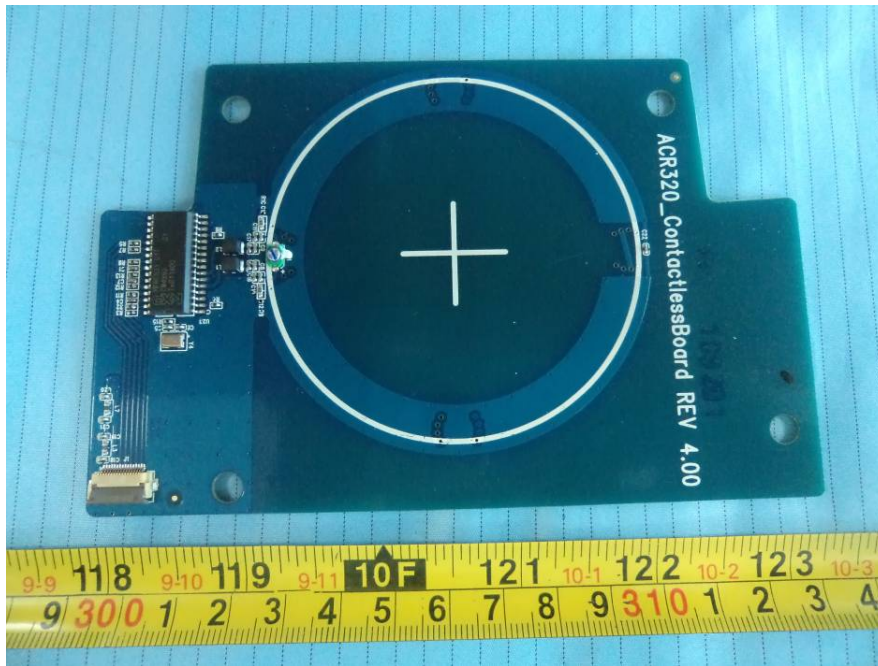

EXHIBIT C - EUT INTERNAL PHOTOGRAPHS

EUT – Battery off View

EUT – Cover off View 1

GSM Antenna

13.56MHz
Antenna

EUT – Cover off View 2

EUT – Main Board Top View

Wi-Fi Antenna

EUT – Main Board Bottom View

EUT – Main Board Bottom Shielding off View

EUT – Keyboard Top View

EUT – Keyboard Bottom View

EUT – LED Board Top View

EUT – LED Board Bottom View

EUT – GPS Board Top View

EUT – GPS Board Bottom View

EUT – Contactless Board Top View

EUT – Contactless Board Bottom View

EUT – Display Top View

EUT – Display Bottom View

EUT – Display Cover off View

EUT – Display Board Top View

EUT – Display Board Bottom View