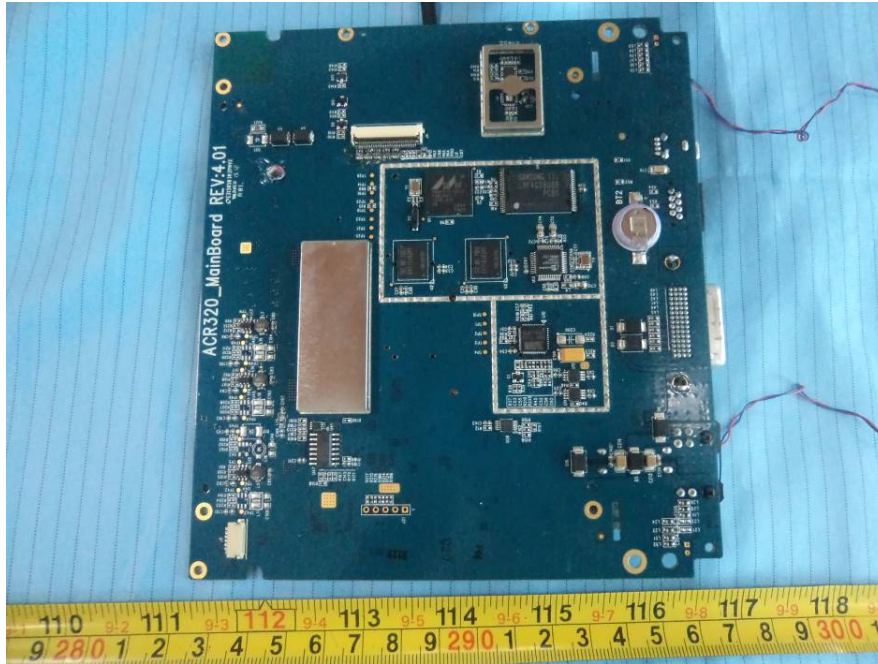

EXHIBIT C - EUT INTERNAL PHOTOGRAPHS

EUT – Battery off View

EUT – Cover off View 1

GSM Antenna

13.56MHz
Antenna

EUT – Cover off View 2

EUT – Main Board Top View

Wi-Fi Antenna

EUT – Main Board Bottom View

EUT – Main Board Bottom Shielding off View

EUT – Keyboard Top View

EUT – Keyboard Bottom View

EUT – LED Board Top View

EUT – LED Board Bottom View

EUT – GPS Board Top View

EUT – GPS Board Bottom View

EUT – Contactless Board Top View

EUT – Contactless Board Bottom View

EUT – Display Top View

EUT – Display Bottom View

EUT – Display Cover off View

EUT – Display Board Top View

EUT – Display Board Bottom View