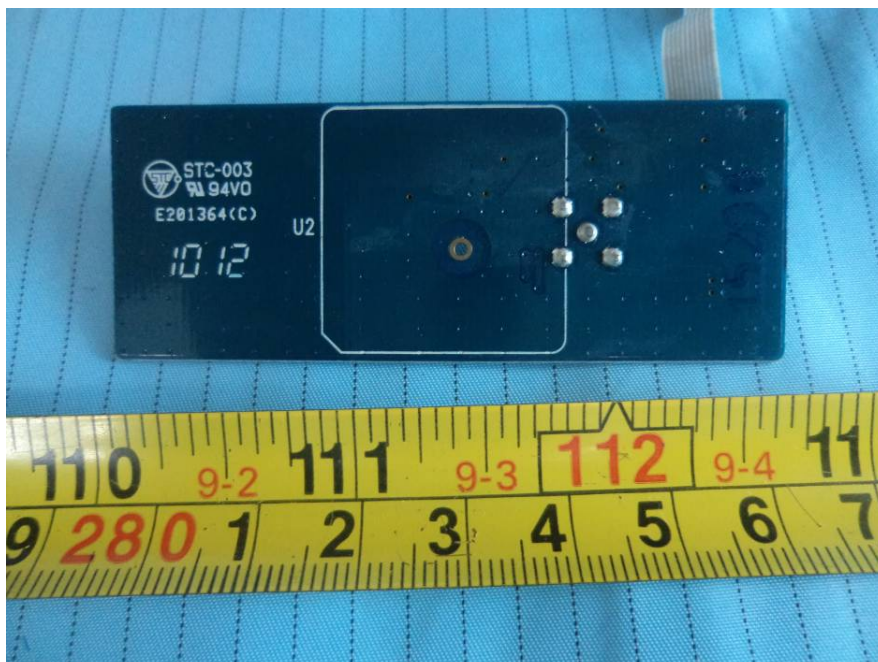

EXHIBIT C - EUT INTERNAL PHOTOGRAPHS

EUT – Battery off View

EUT – Cover off View 1

GSM Antenna

13.56MHz
Antenna

EUT – Cover off View 2

EUT – Main Board Top View

Wi-Fi Antenna

EUT – Main Board Bottom View

EUT – Main Board Bottom Shielding off View

EUT – Keyboard Top View

EUT – Keyboard Bottom View

EUT – LED Board Top View

EUT – LED Board Bottom View

EUT – GPS Board Top View

EUT – GPS Board Bottom View

EUT – Contactless Board Top View

EUT – Contactless Board Bottom View

EUT – Display Top View

EUT – Display Bottom View

EUT – Display Cover off View

EUT – Display Board Top View

EUT – Display Board Bottom View