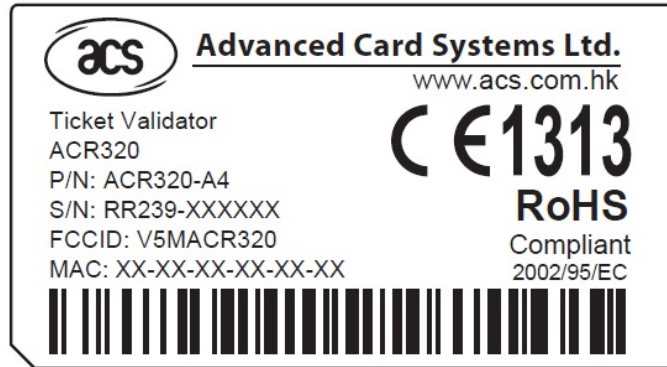

EXHIBIT A - FCC ID LABELING AND LOCATION

FCC ID Label

FCC ID Label Location

The label shown shall be permanently affixed at a conspicuous location on the device and be readily visible to the user at the time purchase (Labeling requirements per 2.925)