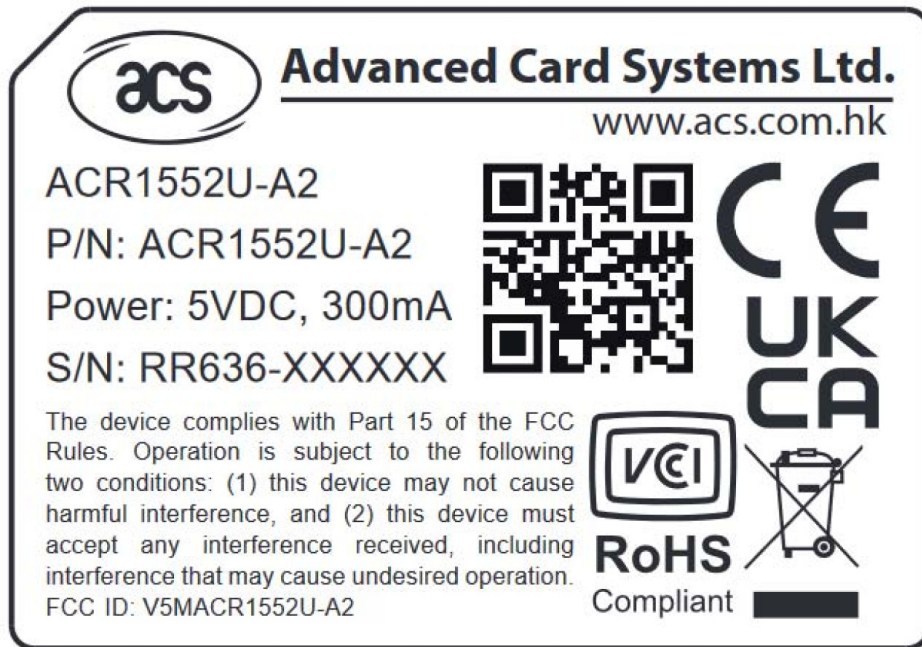

EXHIBIT A - FCC ID LABEL AND LOCATION

FCC ID Label

FCC ID Label Location Information

The label shown shall be permanently affixed at a conspicuous location on the device and be readily visible to the user at the time purchase (Labeling requirements per 2.925)