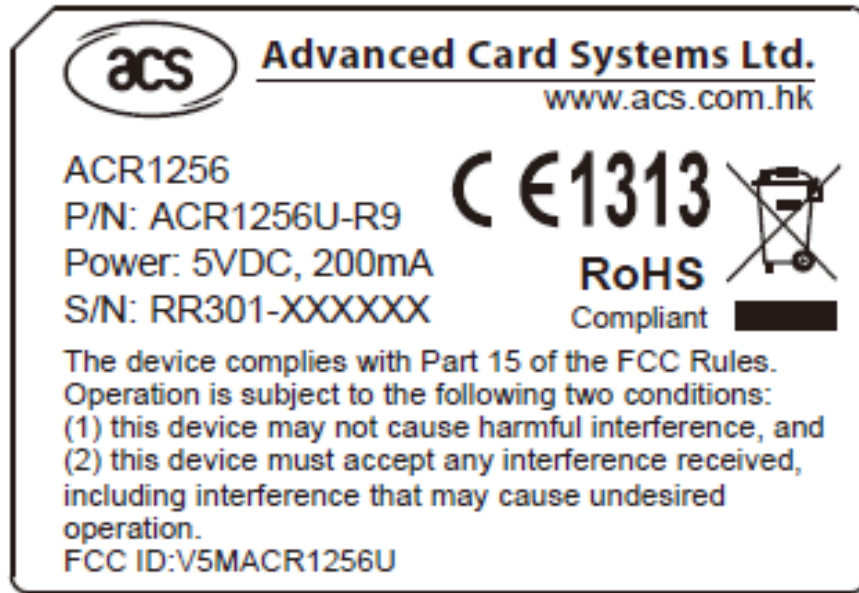

EXHIBIT A - FCC ID LABELING AND LOCATION

FCC ID Label

FCC ID Label Location

The label shown shall be permanently affixed at a conspicuous location on the device and be readily visible to the user at the time purchase (Labeling requirements per 2.925)