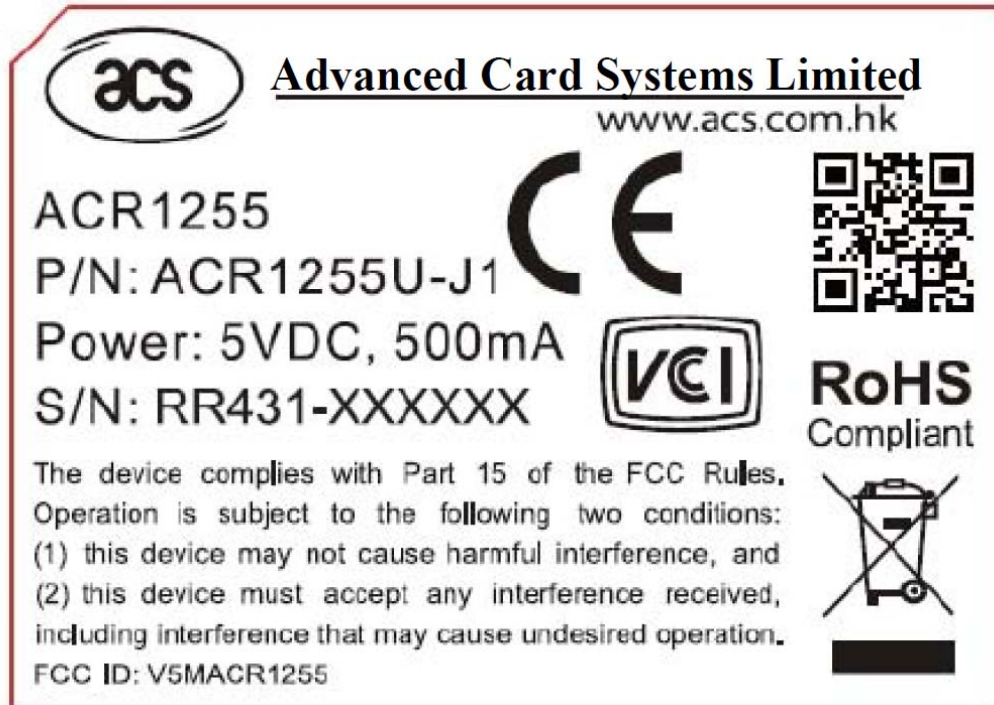

EXHIBIT A - FCC ID LABEL AND LOCATION

FCC ID Label

FCC ID Label Location Information

The label shown shall be permanently affixed at a conspicuous location on the device and be readily visible to the user at the time purchase (Labeling requirements per 2.925)