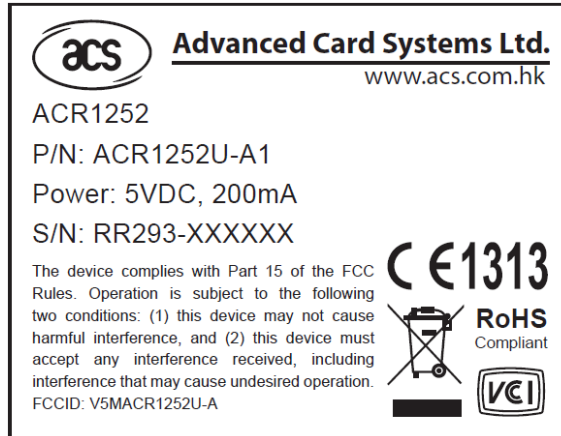

EXHIBIT A - FCC ID LABELING AND LOCATION

FCC ID Label

FCC ID Label Location

The label shown shall be permanently affixed at a conspicuous location on the device and be readily visible to the user at the time purchase (Labeling requirements per 2.925)