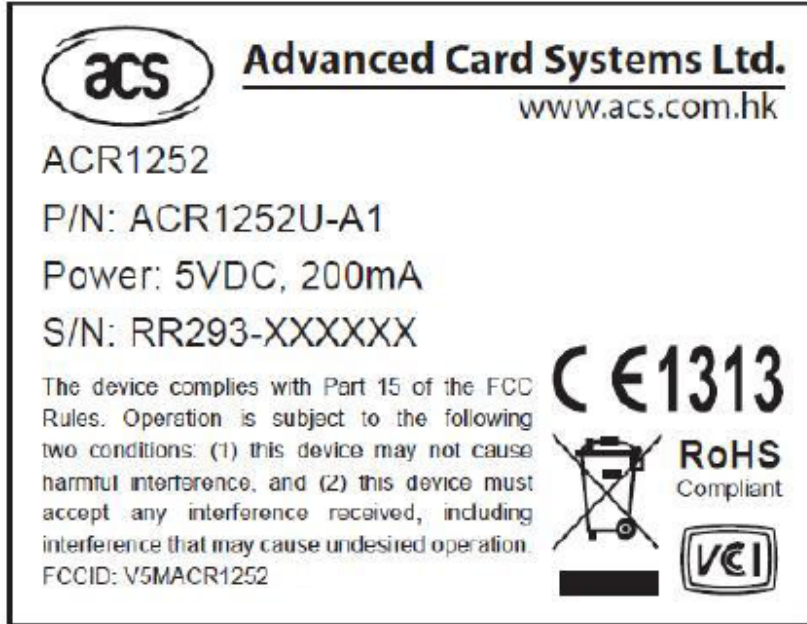

EXHIBIT A - FCC ID LABELING AND LOCATION

FCC ID Label

FCC ID Label Location

The label shown shall be permanently affixed at a conspicuous location on the device and be readily visible to the user at the time purchase (Labeling requirements per 2.925)