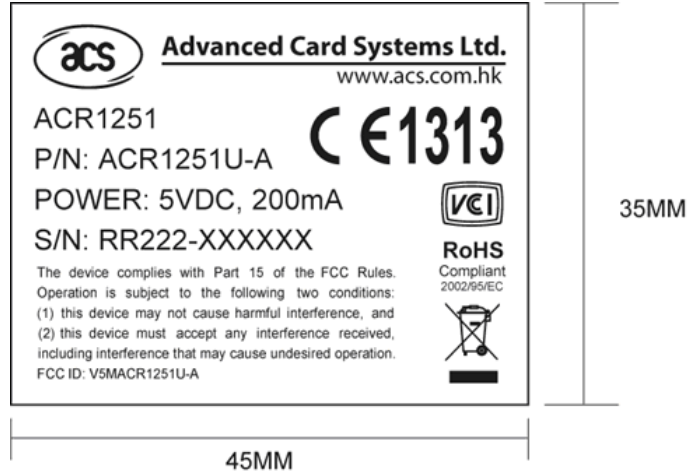

EXHIBIT A - FCC ID LABELING AND LOCATION

FCC ID Label

FCC ID Label Location

The label shown shall be permanently affixed at a conspicuous location on the device and be readily visible to the user at the time purchase (Labeling requirements per 2.925)