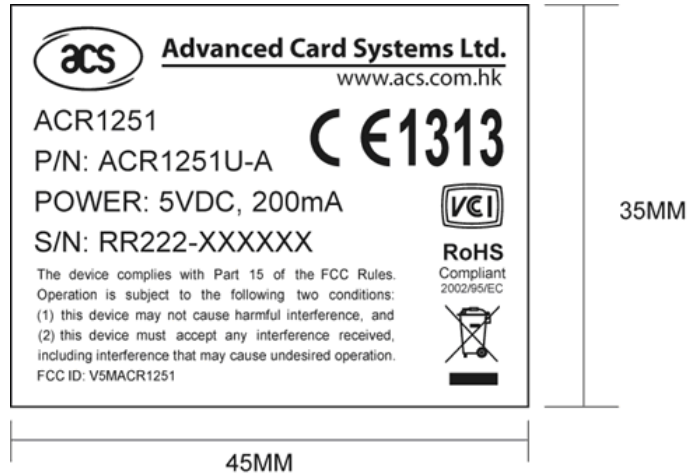

EXHIBIT A - FCC ID LABELING AND LOCATION

FCC ID Label

FCC ID Label Location

The label shown shall be permanently affixed at a conspicuous location on the device and be readily visible to the user at the time purchase (Labeling requirements per 2.925)