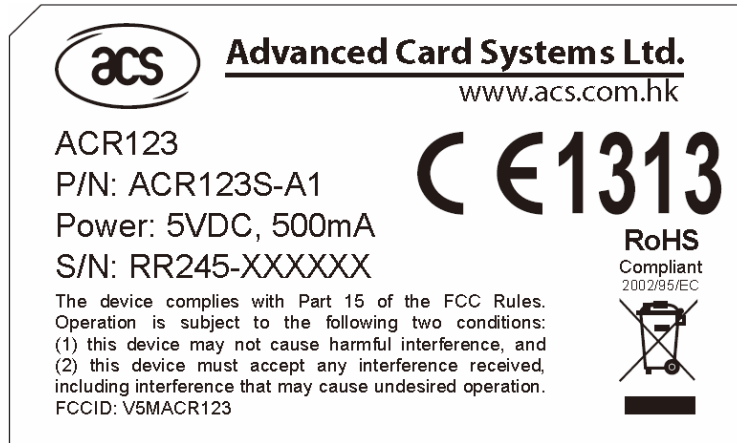

EXHIBIT A - FCC ID LABELING AND LOCATION

FCC ID Label

FCC ID Label Location

The label shown shall be permanently affixed at a conspicuous location on the device and be readily visible to the user at the time purchase (Labeling requirements per 2.925)